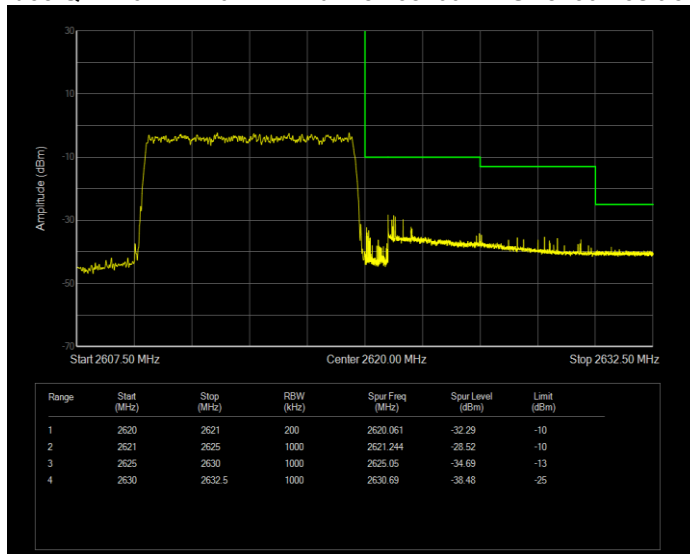

**Band26(824-849) QPSK BW=15MHz Channel=26965 RB Size=75 Position=#0**

**Band26(824-849) QPSK BW=3MHz Channel=26805 RB Size=15 Position=#0**

**Band26(824-849) QPSK BW=3MHz Channel=27025 RB Size=15 Position=#0**

**Band26(824-849) QPSK BW=5MHz Channel=26815 RB Size=25 Position=#0**

**Band26(824-849) QPSK BW=5MHz Channel=27015 RB Size=25 Position=#0**

**Band38 QAM16 BW=10MHz Channel=37800 RB Size=50 Position=#0**

**Band38 QAM16 BW=10MHz Channel=38200 RB Size=50 Position=#0**

**Band38 QAM16 BW=15MHz Channel=37825 RB Size=75 Position=#0**

**Band38 QAM16 BW=15MHz Channel=38175 RB Size=75 Position=#0**

**Band38 QAM16 BW=20MHz Channel=37850 RB Size=100 Position=#0**