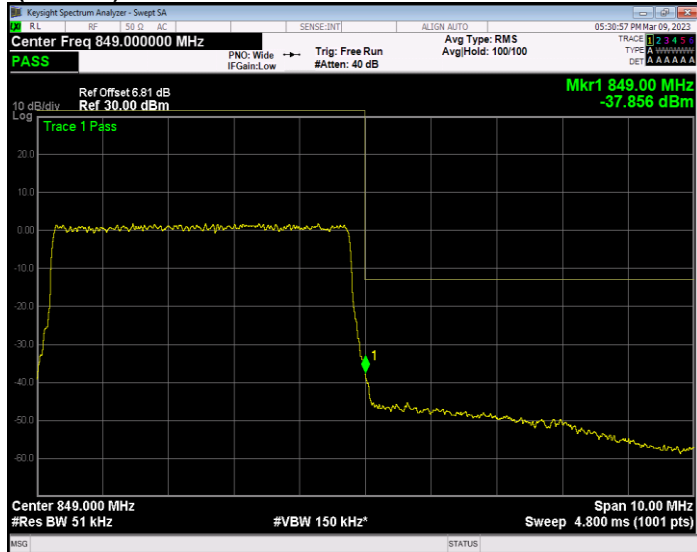

Band26(824-849) QPSK BW=5MHz Channel=27015 RB Size=25 Position=#0