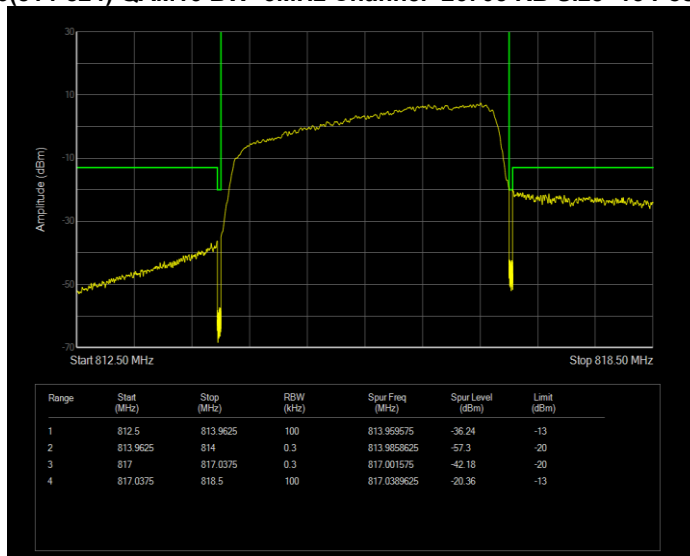

Band25 QPSK BW=20MHz Channel=26140 RB Size=100 Position=#0

**Band25 QPSK BW=20MHz Channel=26590 RB Size=100 Position=#0**

**Band25 QPSK BW=3MHz Channel=26055 RB Size=15 Position=#0**

**Band25 QPSK BW=3MHz Channel=26675 RB Size=15 Position=#0**

**Band25 QPSK BW=5MHz Channel=26065 RB Size=25 Position=#0**

**Band25 QPSK BW=5MHz Channel=26665 RB Size=25 Position=#0**

**Band26(814-824) QAM16 BW=1.4MHz Channel=26697 RB Size=6 Position=#0**

**Band26(814-824) QAM16 BW=1.4MHz Channel=26783 RB Size=6 Position=#0**

**Band26(814-824) QAM16 BW=10MHz Channel=26740 RB Size=50 Position=#0**

**Band26(814-824) QAM16 BW=3MHz Channel=26705 RB Size=15 Position=#0**

**Band26(814-824) QAM16 BW=3MHz Channel=26775 RB Size=15 Position=#0**

**Band26(814-824) QAM16 BW=5MHz Channel=26715 RB Size=25 Position=#0**

**Band26(814-824) QAM16 BW=5MHz Channel=26765 RB Size=25 Position=#0**

**Band26(814-824) QPSK BW=1.4MHz Channel=26697 RB Size=6 Position=#0**