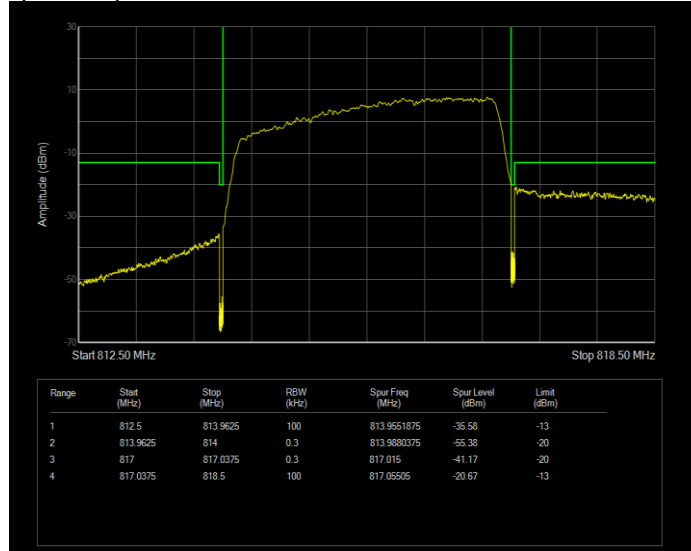

**Band26(814-824) QAM16 BW=5MHz Channel=26715 RB Size=25 Position=#0**

**Band26(814-824) QAM16 BW=5MHz Channel=26765 RB Size=25 Position=#0**

**Band26(814-824) QPSK BW=1.4MHz Channel=26697 RB Size=6 Position=#0**

**Band26(814-824) QPSK BW=1.4MHz Channel=26783 RB Size=6 Position=#0**

**Band26(814-824) QPSK BW=10MHz Channel=26740 RB Size=50 Position=#0**

**Band26(814-824) QPSK BW=3MHz Channel=26705 RB Size=15 Position=#0**

**Band26(814-824) QPSK BW=3MHz Channel=26775 RB Size=15 Position=#0**

**Band26(814-824) QPSK BW=5MHz Channel=26715 RB Size=25 Position=#0**

**Band26(814-824) QPSK BW=5MHz Channel=26765 RB Size=25 Position=#0**

**Band26(824-849) QAM16 BW=1.4MHz Channel=26797 RB Size=6 Position=#0**

**Band26(824-849) QAM16 BW=1.4MHz Channel=27033 RB Size=6 Position=#0**

Band26(824-849) QAM16 BW=10MHz Channel=26840 RB Size=50 Position=#0