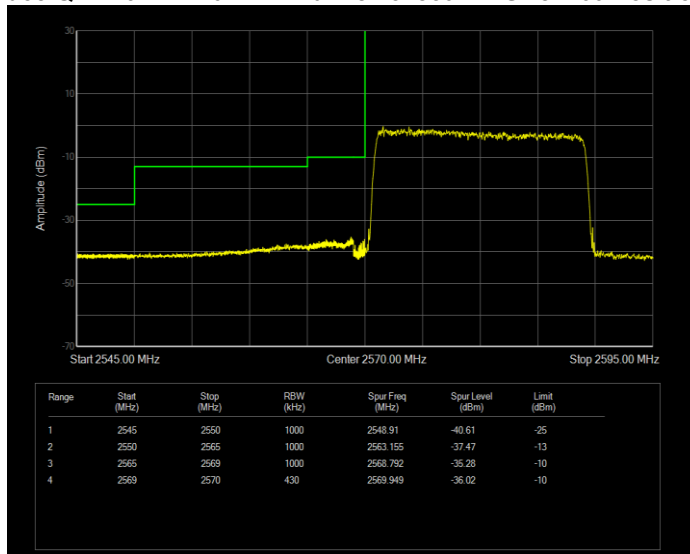

**Band26(824-849) QPSK BW=5MHz Channel=26815 RB Size=25 Position=#0**

**Band26(824-849) QPSK BW=5MHz Channel=27015 RB Size=25 Position=#0**

**Band38 QAM16 BW=10MHz Channel=37800 RB Size=50 Position=#0**

**Band38 QAM16 BW=10MHz Channel=38200 RB Size=50 Position=#0**

**Band38 QAM16 BW=15MHz Channel=37825 RB Size=75 Position=#0**

**Band38 QAM16 BW=15MHz Channel=38175 RB Size=75 Position=#0**

**Band38 QAM16 BW=20MHz Channel=37850 RB Size=100 Position=#0**

**Band38 QAM16 BW=20MHz Channel=38150 RB Size=100 Position=#0**