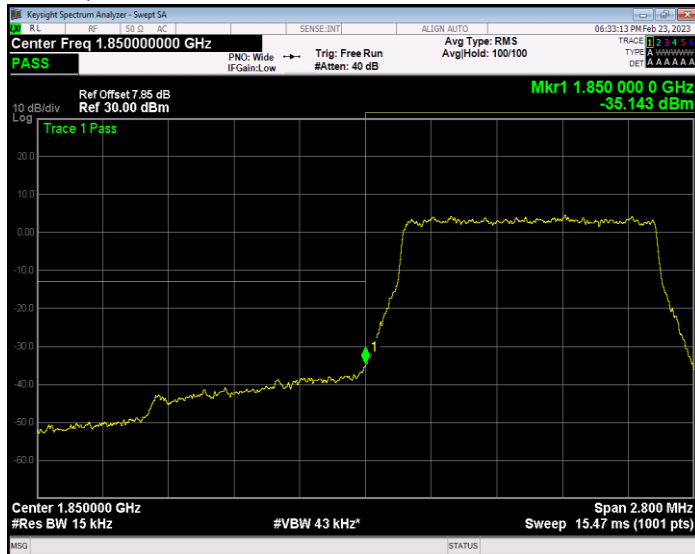

Band25 QAM16 BW=5MHz Channel=26065 RB Size=25 Position=#0

Band25 QAM16 BW=5MHz Channel=26665 RB Size=25 Position=#0

Band25 QPSK BW=1.4MHz Channel=26047 RB Size=6 Position=#0

**Band25 QPSK BW=1.4MHz Channel=26683 RB Size=6 Position=#0**

**Band25 QPSK BW=10MHz Channel=26090 RB Size=50 Position=#0**

**Band25 QPSK BW=10MHz Channel=26640 RB Size=50 Position=#0**

Band25 QPSK BW=15MHz Channel=26115 RB Size=75 Position=#0

Band25 QPSK BW=15MHz Channel=26615 RB Size=75 Position=#0