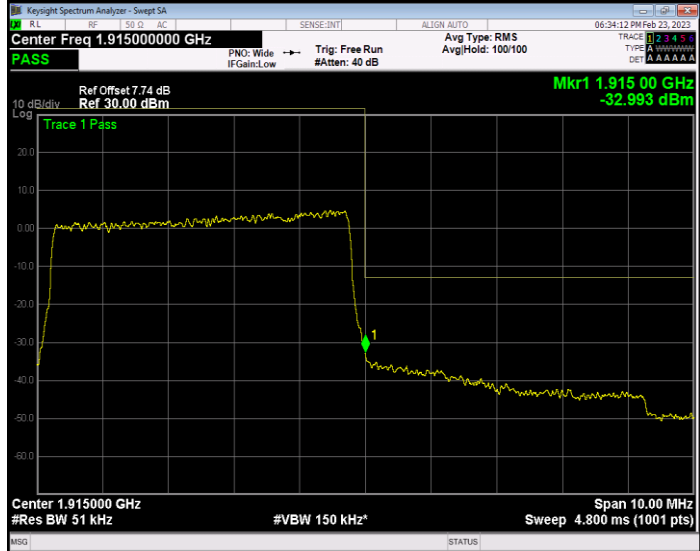

Band25 QPSK BW=20MHz Channel=26140 RB Size=100 Position=#0

**Band25 QPSK BW=20MHz Channel=26590 RB Size=100 Position=#0**

**Band25 QPSK BW=3MHz Channel=26055 RB Size=15 Position=#0**

**Band25 QPSK BW=3MHz Channel=26675 RB Size=15 Position=#0**

**Band25 QPSK BW=5MHz Channel=26065 RB Size=25 Position=#0**

**Band25 QPSK BW=5MHz Channel=26665 RB Size=25 Position=#0**

**Band26(814-824) QAM16 BW=1.4MHz Channel=26697 RB Size=6 Position=#0**

**Band26(814-824) QAM16 BW=1.4MHz Channel=26783 RB Size=6 Position=#0**