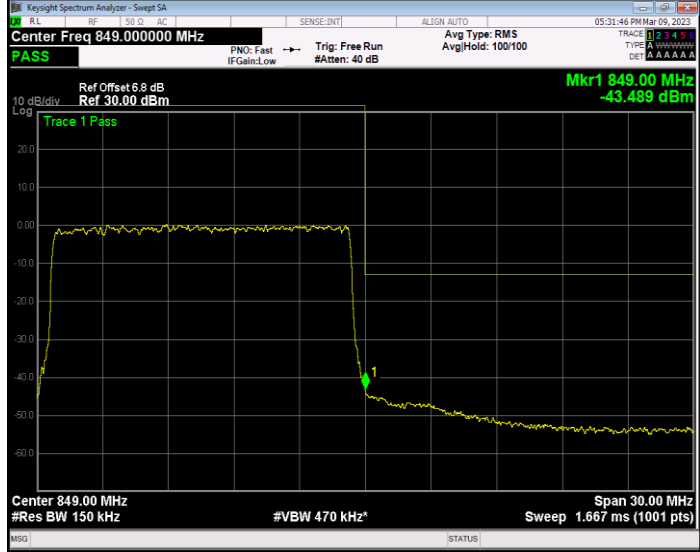

Band26(824-849) QAM16 BW=15MHz Channel=26965 RB Size=75 Position=#0