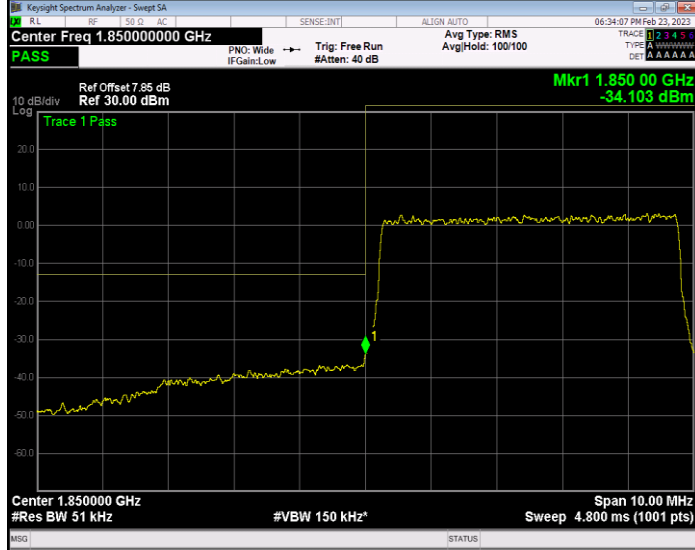

Band25 QAM16 BW=5MHz Channel=26065 RB Size=25 Position=#0

Band25 QAM16 BW=5MHz Channel=26665 RB Size=25 Position=#0

Band25 QPSK BW=1.4MHz Channel=26047 RB Size=6 Position=#0

**Band25 QPSK BW=1.4MHz Channel=26683 RB Size=6 Position=#0**

**Band25 QPSK BW=10MHz Channel=26090 RB Size=50 Position=#0**

**Band25 QPSK BW=10MHz Channel=26640 RB Size=50 Position=#0**

Band25 QPSK BW=15MHz Channel=26115 RB Size=75 Position=#0

Band25 QPSK BW=15MHz Channel=26615 RB Size=75 Position=#0

Band25 QPSK BW=20MHz Channel=26140 RB Size=100 Position=#0

**Band25 QPSK BW=20MHz Channel=26590 RB Size=100 Position=#0**

**Band25 QPSK BW=3MHz Channel=26055 RB Size=15 Position=#0**

**Band25 QPSK BW=3MHz Channel=26675 RB Size=15 Position=#0**