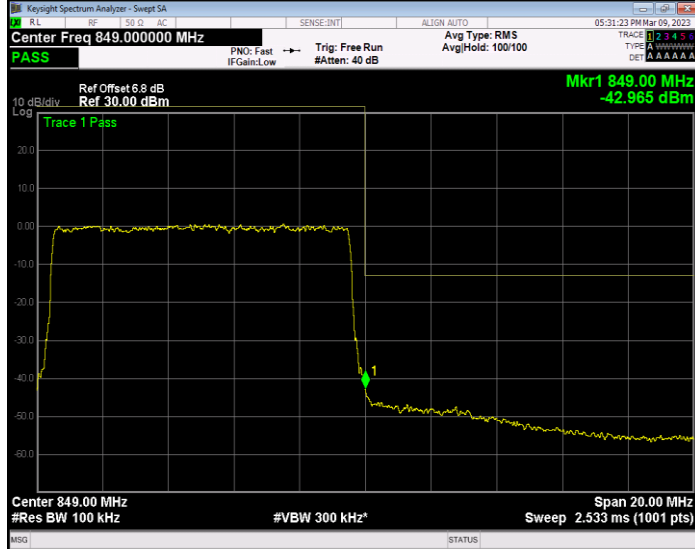

Band26(824-849) QAM16 BW=10MHz Channel=26990 RB Size=50 Position=#0