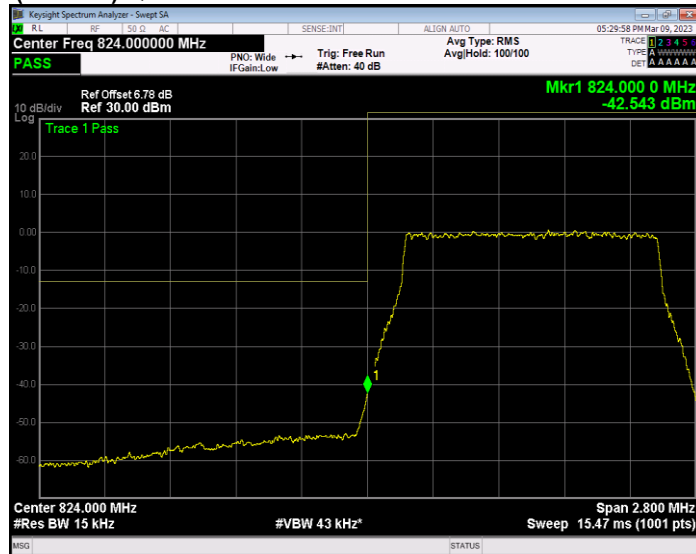

Band26(824-849) QPSK BW=1.4MHz Channel=26797 RB Size=6 Position=#0