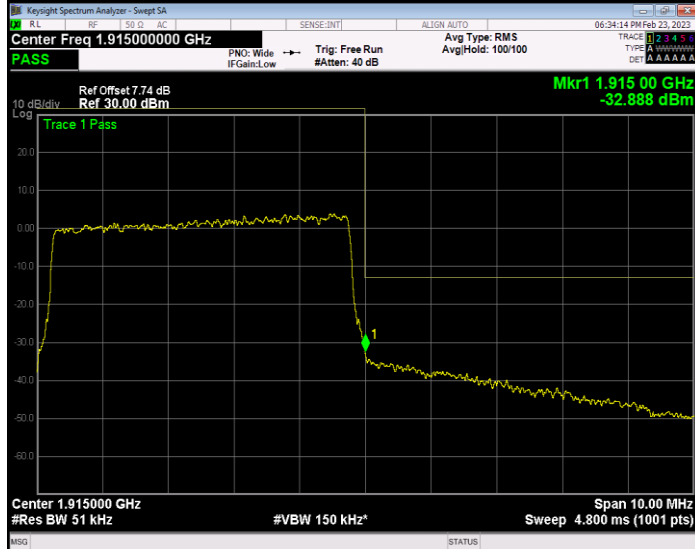

Band25 QAM16 BW=5MHz Channel=26065 RB Size=25 Position=#0

Band25 QAM16 BW=5MHz Channel=26665 RB Size=25 Position=#0

Band25 QPSK BW=1.4MHz Channel=26047 RB Size=6 Position=#0

**Band25 QPSK BW=1.4MHz Channel=26683 RB Size=6 Position=#0**

**Band25 QPSK BW=10MHz Channel=26090 RB Size=50 Position=#0**

**Band25 QPSK BW=10MHz Channel=26640 RB Size=50 Position=#0**

Band25 QPSK BW=15MHz Channel=26115 RB Size=75 Position=#0

Band25 QPSK BW=15MHz Channel=26615 RB Size=75 Position=#0