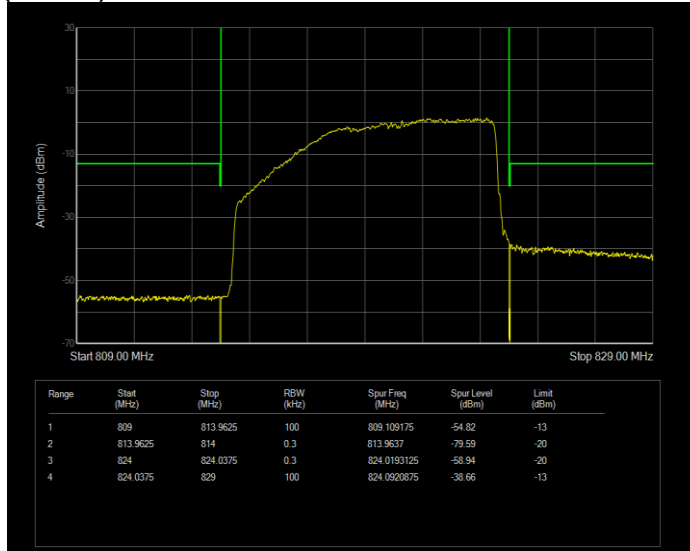

**Band25 QPSK BW=5MHz Channel=26065 RB Size=25 Position=#0**

**Band25 QPSK BW=5MHz Channel=26665 RB Size=25 Position=#0**

**Band26(814-824) QAM16 BW=1.4MHz Channel=26697 RB Size=6 Position=#0**

**Band26(814-824) QAM16 BW=1.4MHz Channel=26783 RB Size=6 Position=#0**

**Band26(814-824) QAM16 BW=10MHz Channel=26740 RB Size=50 Position=#0**

**Band26(814-824) QAM16 BW=3MHz Channel=26705 RB Size=15 Position=#0**

**Band26(814-824) QAM16 BW=3MHz Channel=26775 RB Size=15 Position=#0**