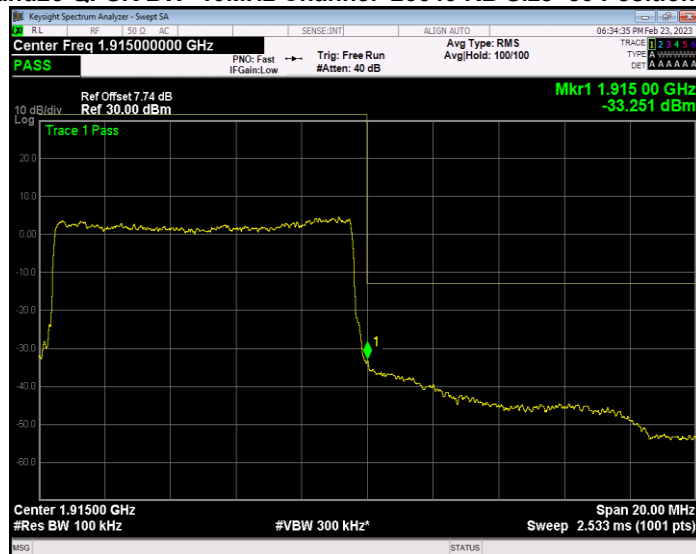

Band25 QAM16 BW=5MHz Channel=26065 RB Size=25 Position=#0

Band25 QAM16 BW=5MHz Channel=26665 RB Size=25 Position=#0

Band25 QPSK BW=1.4MHz Channel=26047 RB Size=6 Position=#0

**Band25 QPSK BW=1.4MHz Channel=26683 RB Size=6 Position=#0**

**Band25 QPSK BW=10MHz Channel=26090 RB Size=50 Position=#0**

**Band25 QPSK BW=10MHz Channel=26640 RB Size=50 Position=#0**

Band25 QPSK BW=15MHz Channel=26115 RB Size=75 Position=#0

Band25 QPSK BW=15MHz Channel=26615 RB Size=75 Position=#0