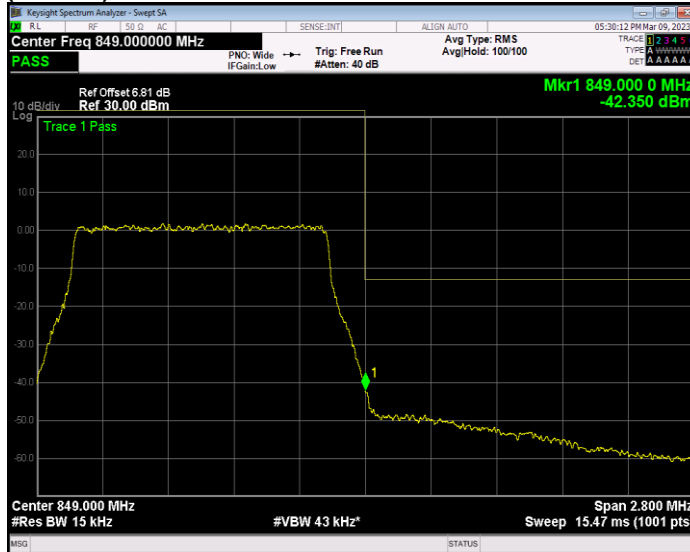

**Band26(814-824) QPSK BW=3MHz Channel=26775 RB Size=15 Position=#0**

**Band26(814-824) QPSK BW=5MHz Channel=26715 RB Size=25 Position=#0**

**Band26(814-824) QPSK BW=5MHz Channel=26765 RB Size=25 Position=#0**

**Band26(824-849) QAM16 BW=1.4MHz Channel=26797 RB Size=6 Position=#0**

**Band26(824-849) QAM16 BW=1.4MHz Channel=27033 RB Size=6 Position=#0**

Band26(824-849) QAM16 BW=10MHz Channel=26840 RB Size=50 Position=#0