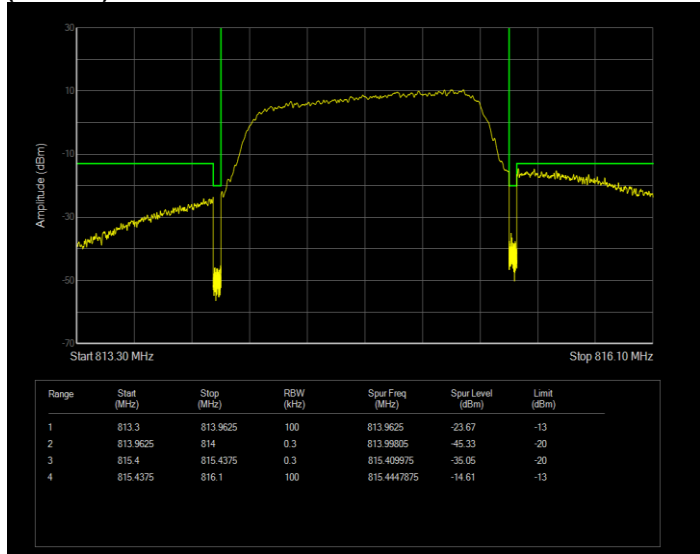

**Band25 QPSK BW=10MHz Channel=26090 RB Size=50 Position=#0**

**Band25 QPSK BW=10MHz Channel=26640 RB Size=50 Position=#0**

Band25 QPSK BW=15MHz Channel=26115 RB Size=75 Position=#0

Band25 QPSK BW=15MHz Channel=26615 RB Size=75 Position=#0

Band25 QPSK BW=20MHz Channel=26140 RB Size=100 Position=#0

**Band25 QPSK BW=20MHz Channel=26590 RB Size=100 Position=#0**

**Band25 QPSK BW=3MHz Channel=26055 RB Size=15 Position=#0**

**Band25 QPSK BW=3MHz Channel=26675 RB Size=15 Position=#0**

**Band25 QPSK BW=5MHz Channel=26065 RB Size=25 Position=#0**

**Band25 QPSK BW=5MHz Channel=26665 RB Size=25 Position=#0**

**Band26(814-824) QAM16 BW=1.4MHz Channel=26697 RB Size=6 Position=#0**

**Band26(814-824) QAM16 BW=1.4MHz Channel=26783 RB Size=6 Position=#0**

**Band26(814-824) QAM16 BW=10MHz Channel=26740 RB Size=50 Position=#0**

**Band26(814-824) QAM16 BW=3MHz Channel=26705 RB Size=15 Position=#0**

**Band26(814-824) QAM16 BW=3MHz Channel=26775 RB Size=15 Position=#0**