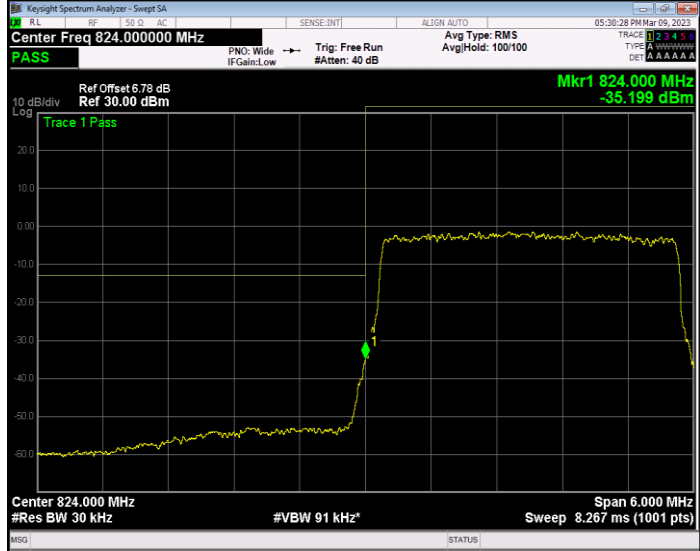

**Band26(824-849) QAM16 BW=1.4MHz Channel=26797 RB Size=6 Position=#0**

**Band26(824-849) QAM16 BW=1.4MHz Channel=27033 RB Size=6 Position=#0**

Band26(824-849) QAM16 BW=10MHz Channel=26840 RB Size=50 Position=#0

Band26(824-849) QAM16 BW=10MHz Channel=26990 RB Size=50 Position=#0

Band26(824-849) QAM16 BW=15MHz Channel=26865 RB Size=75 Position=#0

**Band26(824-849) QAM16 BW=15MHz Channel=26965 RB Size=75 Position=#0**

**Band26(824-849) QAM16 BW=3MHz Channel=26805 RB Size=15 Position=#0**

**Band26(824-849) QAM16 BW=3MHz Channel=27025 RB Size=15 Position=#0**

**Band26(824-849) QAM16 BW=5MHz Channel=26815 RB Size=25 Position=#0**