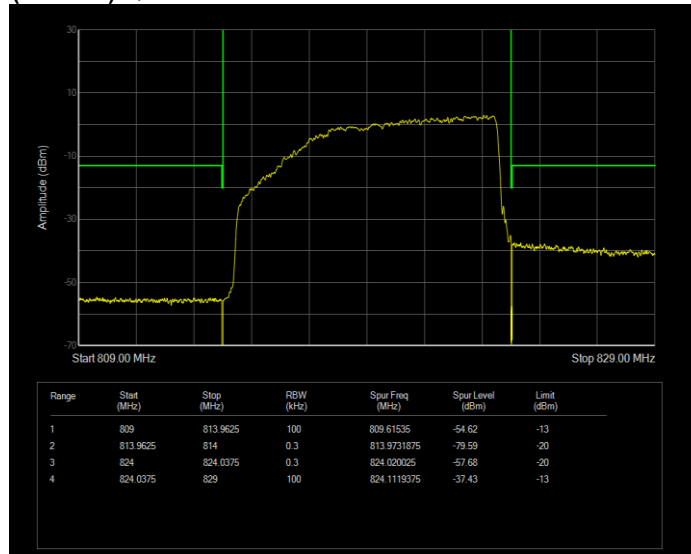

**Band26(814-824) QAM16 BW=10MHz Channel=26740 RB Size=50 Position=#0**

**Band26(814-824) QAM16 BW=3MHz Channel=26705 RB Size=15 Position=#0**

**Band26(814-824) QAM16 BW=3MHz Channel=26775 RB Size=15 Position=#0**

**Band26(814-824) QAM16 BW=5MHz Channel=26715 RB Size=25 Position=#0**

**Band26(814-824) QAM16 BW=5MHz Channel=26765 RB Size=25 Position=#0**

**Band26(814-824) QPSK BW=1.4MHz Channel=26697 RB Size=6 Position=#0**

**Band26(814-824) QPSK BW=1.4MHz Channel=26783 RB Size=6 Position=#0**

**Band26(814-824) QPSK BW=10MHz Channel=26740 RB Size=50 Position=#0**

**Band26(814-824) QPSK BW=3MHz Channel=26705 RB Size=15 Position=#0**