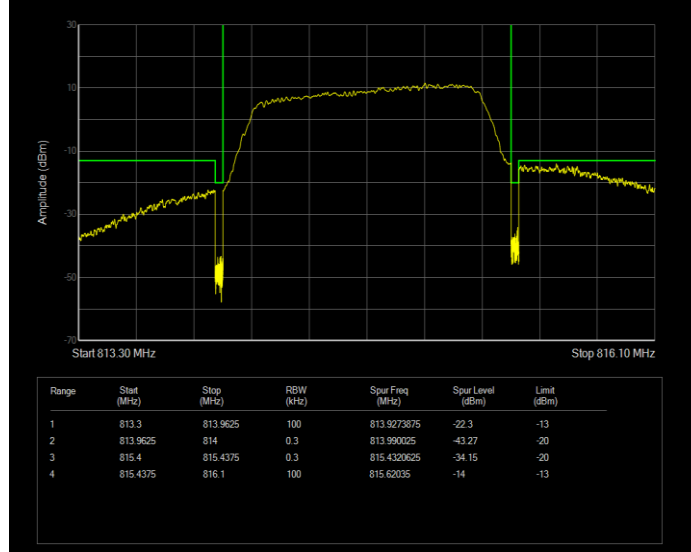

**Band26(814-824) QAM16 BW=10MHz Channel=26740 RB Size=50 Position=#0**

**Band26(814-824) QAM16 BW=3MHz Channel=26705 RB Size=15 Position=#0**

**Band26(814-824) QAM16 BW=3MHz Channel=26775 RB Size=15 Position=#0**

**Band26(814-824) QAM16 BW=5MHz Channel=26715 RB Size=25 Position=#0**

**Band26(814-824) QAM16 BW=5MHz Channel=26765 RB Size=25 Position=#0**

**Band26(814-824) QPSK BW=1.4MHz Channel=26697 RB Size=6 Position=#0**