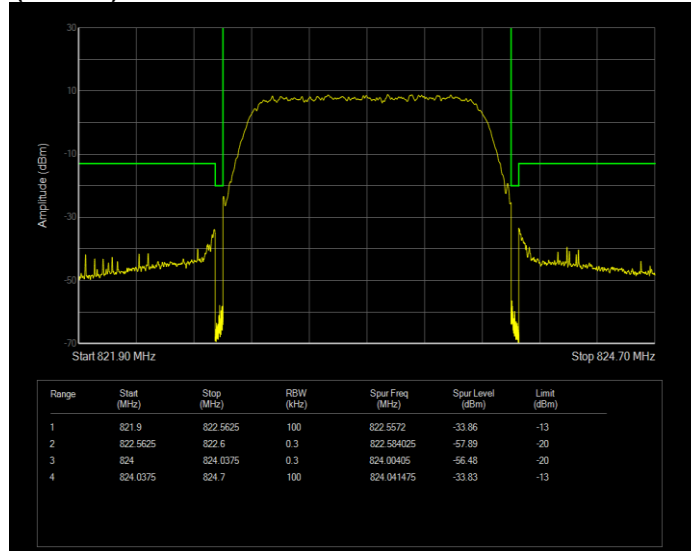

**Band26(814-824) QAM16 BW=5MHz Channel=26715 RB Size=25 Position=#0**

**Band26(814-824) QAM16 BW=5MHz Channel=26765 RB Size=25 Position=#0**

**Band26(814-824) QPSK BW=1.4MHz Channel=26697 RB Size=6 Position=#0**

**Band26(814-824) QPSK BW=1.4MHz Channel=26783 RB Size=6 Position=#0**

**Band26(814-824) QPSK BW=10MHz Channel=26740 RB Size=50 Position=#0**

**Band26(814-824) QPSK BW=3MHz Channel=26705 RB Size=15 Position=#0**