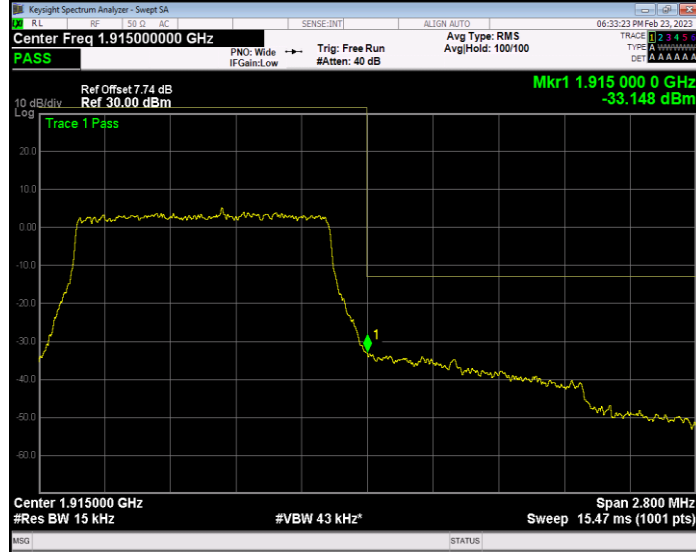

Band25 QAM16 BW=5MHz Channel=26065 RB Size=25 Position=#0

Band25 QAM16 BW=5MHz Channel=26665 RB Size=25 Position=#0

Band25 QPSK BW=1.4MHz Channel=26047 RB Size=6 Position=#0

**Band25 QPSK BW=1.4MHz Channel=26683 RB Size=6 Position=#0**

**Band25 QPSK BW=10MHz Channel=26090 RB Size=50 Position=#0**

**Band25 QPSK BW=10MHz Channel=26640 RB Size=50 Position=#0**

Band25 QPSK BW=15MHz Channel=26115 RB Size=75 Position=#0

Band25 QPSK BW=15MHz Channel=26615 RB Size=75 Position=#0