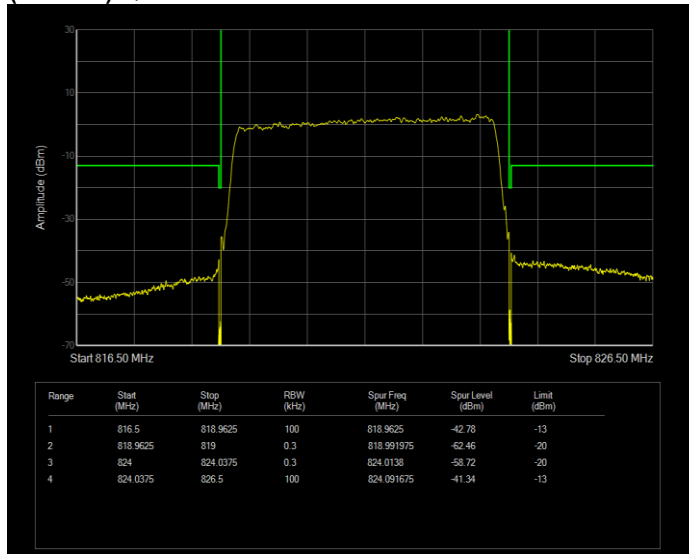

**Band25 QPSK BW=5MHz Channel=26065 RB Size=25 Position=#0**

**Band25 QPSK BW=5MHz Channel=26665 RB Size=25 Position=#0**

**Band26(814-824) QAM16 BW=1.4MHz Channel=26697 RB Size=6 Position=#0**

**Band26(814-824) QAM16 BW=1.4MHz Channel=26783 RB Size=6 Position=#0**

**Band26(814-824) QAM16 BW=10MHz Channel=26740 RB Size=50 Position=#0**

**Band26(814-824) QAM16 BW=3MHz Channel=26705 RB Size=15 Position=#0**

**Band26(814-824) QAM16 BW=3MHz Channel=26775 RB Size=15 Position=#0**

**Band26(814-824) QAM16 BW=5MHz Channel=26715 RB Size=25 Position=#0**

**Band26(814-824) QAM16 BW=5MHz Channel=26765 RB Size=25 Position=#0**

**Band26(814-824) QPSK BW=1.4MHz Channel=26697 RB Size=6 Position=#0**