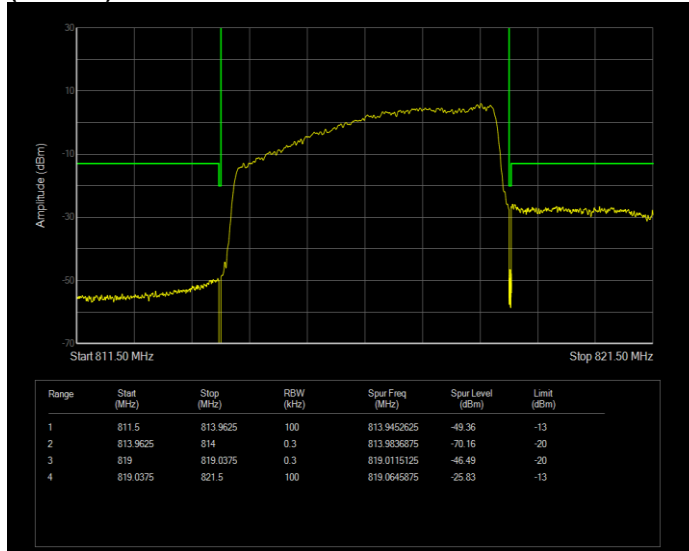

**Band25 QPSK BW=5MHz Channel=26065 RB Size=25 Position=#0**

**Band25 QPSK BW=5MHz Channel=26665 RB Size=25 Position=#0**

**Band26(814-824) QAM16 BW=1.4MHz Channel=26697 RB Size=6 Position=#0**

**Band26(814-824) QAM16 BW=1.4MHz Channel=26783 RB Size=6 Position=#0**

**Band26(814-824) QAM16 BW=10MHz Channel=26740 RB Size=50 Position=#0**

**Band26(814-824) QAM16 BW=3MHz Channel=26705 RB Size=15 Position=#0**

**Band26(814-824) QAM16 BW=3MHz Channel=26775 RB Size=15 Position=#0**

**Band26(814-824) QAM16 BW=5MHz Channel=26715 RB Size=25 Position=#0**

**Band26(814-824) QAM16 BW=5MHz Channel=26765 RB Size=25 Position=#0**

**Band26(814-824) QPSK BW=1.4MHz Channel=26697 RB Size=6 Position=#0**