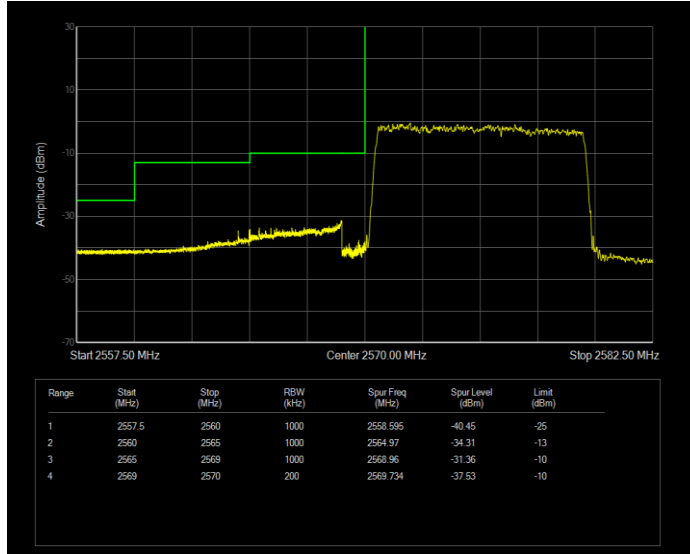

**Band26(824-849) QPSK BW=15MHz Channel=26965 RB Size=75 Position=#0**

**Band26(824-849) QPSK BW=3MHz Channel=26805 RB Size=15 Position=#0**

**Band26(824-849) QPSK BW=3MHz Channel=27025 RB Size=15 Position=#0**

**Band26(824-849) QPSK BW=5MHz Channel=26815 RB Size=25 Position=#0**

**Band26(824-849) QPSK BW=5MHz Channel=27015 RB Size=25 Position=#0**

**Band38 QAM16 BW=10MHz Channel=37800 RB Size=50 Position=#0**

**Band38 QAM16 BW=10MHz Channel=38200 RB Size=50 Position=#0**

**Band38 QAM16 BW=15MHz Channel=37825 RB Size=75 Position=#0**

**Band38 QAM16 BW=15MHz Channel=38175 RB Size=75 Position=#0**

**Band38 QAM16 BW=20MHz Channel=37850 RB Size=100 Position=#0**