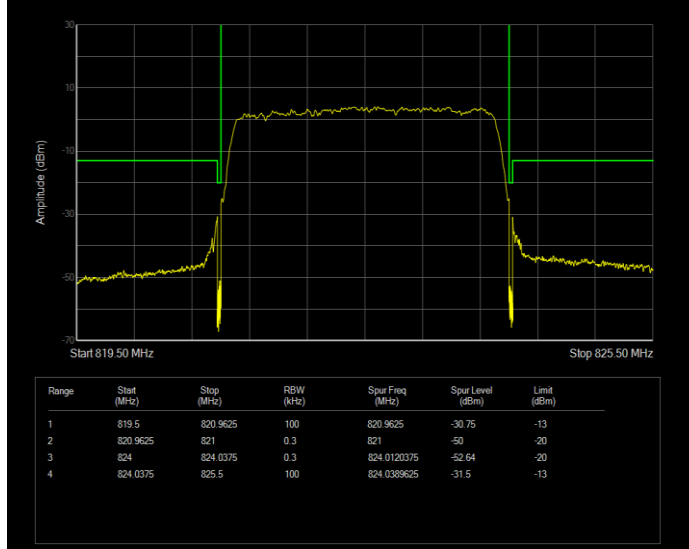

**Band25 QPSK BW=5MHz Channel=26065 RB Size=25 Position=#0**

**Band25 QPSK BW=5MHz Channel=26665 RB Size=25 Position=#0**

**Band26(814-824) QAM16 BW=1.4MHz Channel=26697 RB Size=6 Position=#0**

**Band26(814-824) QAM16 BW=1.4MHz Channel=26783 RB Size=6 Position=#0**

**Band26(814-824) QAM16 BW=10MHz Channel=26740 RB Size=50 Position=#0**

**Band26(814-824) QAM16 BW=3MHz Channel=26705 RB Size=15 Position=#0**

**Band26(814-824) QAM16 BW=3MHz Channel=26775 RB Size=15 Position=#0**