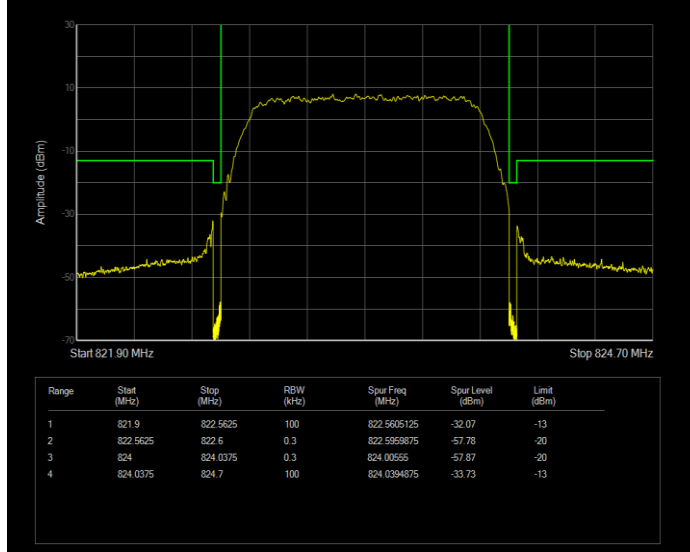

**Band25 QPSK BW=5MHz Channel=26065 RB Size=25 Position=#0**

**Band25 QPSK BW=5MHz Channel=26665 RB Size=25 Position=#0**

**Band26(814-824) QAM16 BW=1.4MHz Channel=26697 RB Size=6 Position=#0**

**Band26(814-824) QAM16 BW=1.4MHz Channel=26783 RB Size=6 Position=#0**

**Band26(814-824) QAM16 BW=10MHz Channel=26740 RB Size=50 Position=#0**

**Band26(814-824) QAM16 BW=3MHz Channel=26705 RB Size=15 Position=#0**

**Band26(814-824) QAM16 BW=3MHz Channel=26775 RB Size=15 Position=#0**