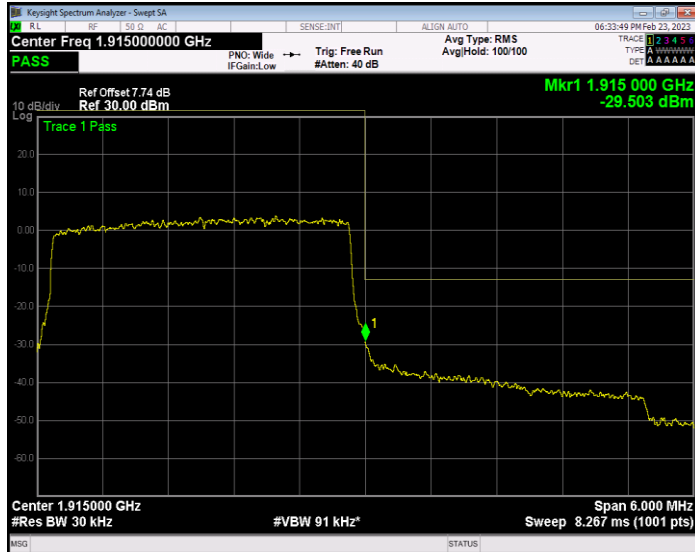

Band25 QPSK BW=20MHz Channel=26140 RB Size=100 Position=#0

**Band25 QPSK BW=20MHz Channel=26590 RB Size=100 Position=#0**

**Band25 QPSK BW=3MHz Channel=26055 RB Size=15 Position=#0**

**Band25 QPSK BW=3MHz Channel=26675 RB Size=15 Position=#0**

**Band25 QPSK BW=5MHz Channel=26065 RB Size=25 Position=#0**

**Band25 QPSK BW=5MHz Channel=26665 RB Size=25 Position=#0**

**Band26(814-824) QAM16 BW=1.4MHz Channel=26697 RB Size=6 Position=#0**

**Band26(814-824) QAM16 BW=1.4MHz Channel=26783 RB Size=6 Position=#0**