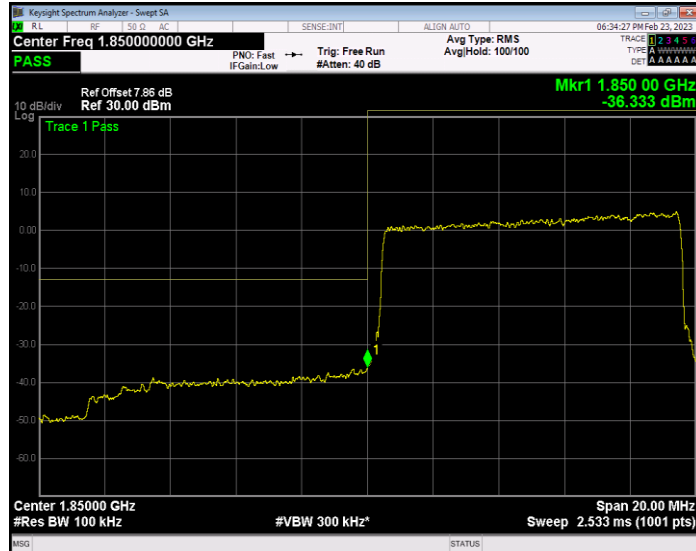

Band25 QAM16 BW=5MHz Channel=26065 RB Size=25 Position=#0

Band25 QAM16 BW=5MHz Channel=26665 RB Size=25 Position=#0

Band25 QPSK BW=1.4MHz Channel=26047 RB Size=6 Position=#0

**Band25 QPSK BW=1.4MHz Channel=26683 RB Size=6 Position=#0**

**Band25 QPSK BW=10MHz Channel=26090 RB Size=50 Position=#0**

**Band25 QPSK BW=10MHz Channel=26640 RB Size=50 Position=#0**

Band25 QPSK BW=15MHz Channel=26115 RB Size=75 Position=#0

Band25 QPSK BW=15MHz Channel=26615 RB Size=75 Position=#0