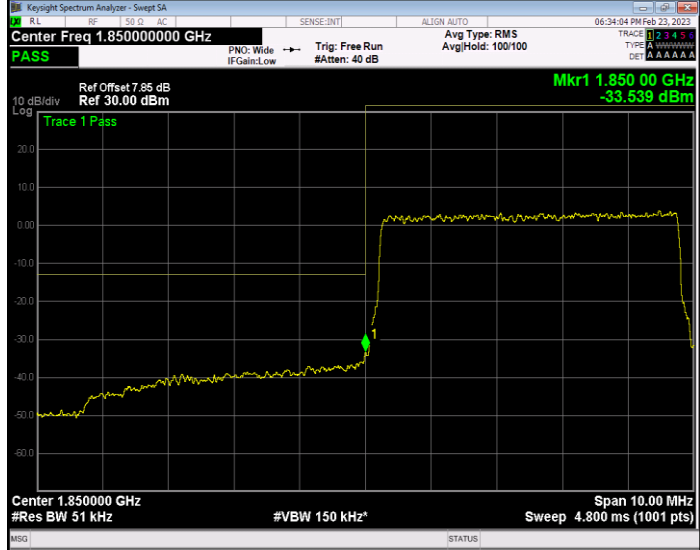

Band25 QPSK BW=20MHz Channel=26140 RB Size=100 Position=#0

**Band25 QPSK BW=20MHz Channel=26590 RB Size=100 Position=#0**

**Band25 QPSK BW=3MHz Channel=26055 RB Size=15 Position=#0**

**Band25 QPSK BW=3MHz Channel=26675 RB Size=15 Position=#0**

**Band25 QPSK BW=5MHz Channel=26065 RB Size=25 Position=#0**

**Band25 QPSK BW=5MHz Channel=26665 RB Size=25 Position=#0**

**Band26(814-824) QAM16 BW=1.4MHz Channel=26697 RB Size=6 Position=#0**

**Band26(814-824) QAM16 BW=1.4MHz Channel=26783 RB Size=6 Position=#0**