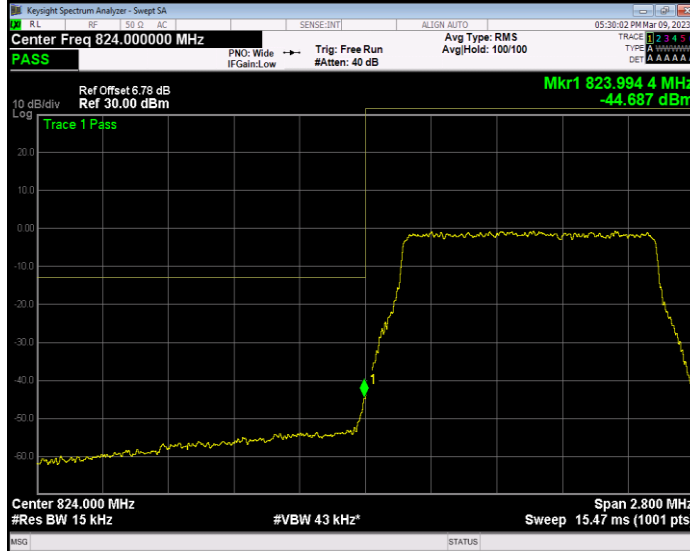

**Band26(814-824) QPSK BW=3MHz Channel=26775 RB Size=15 Position=#0**

**Band26(814-824) QPSK BW=5MHz Channel=26715 RB Size=25 Position=#0**

**Band26(814-824) QPSK BW=5MHz Channel=26765 RB Size=25 Position=#0**

**Band26(824-849) QAM16 BW=1.4MHz Channel=26797 RB Size=6 Position=#0**

**Band26(824-849) QAM16 BW=1.4MHz Channel=27033 RB Size=6 Position=#0**

Band26(824-849) QAM16 BW=10MHz Channel=26840 RB Size=50 Position=#0