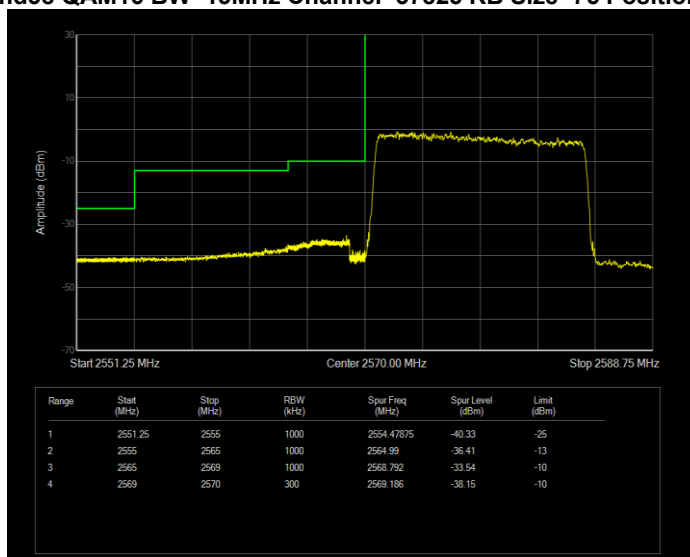

**Band26(824-849) QPSK BW=15MHz Channel=26965 RB Size=75 Position=#0**

**Band26(824-849) QPSK BW=3MHz Channel=26805 RB Size=15 Position=#0**

**Band26(824-849) QPSK BW=3MHz Channel=27025 RB Size=15 Position=#0**

**Band26(824-849) QPSK BW=5MHz Channel=26815 RB Size=25 Position=#0**

**Band26(824-849) QPSK BW=5MHz Channel=27015 RB Size=25 Position=#0**

**Band38 QAM16 BW=10MHz Channel=37800 RB Size=50 Position=#0**

**Band38 QAM16 BW=10MHz Channel=38200 RB Size=50 Position=#0**

**Band38 QAM16 BW=15MHz Channel=37825 RB Size=75 Position=#0**

**Band38 QAM16 BW=15MHz Channel=38175 RB Size=75 Position=#0**

**Band38 QAM16 BW=20MHz Channel=37850 RB Size=100 Position=#0**