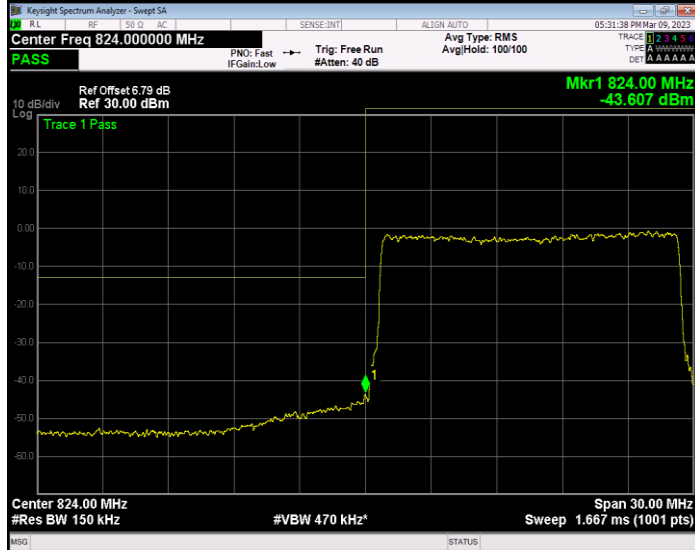

**Band26(824-849) QAM16 BW=1.4MHz Channel=26797 RB Size=6 Position=#0**

**Band26(824-849) QAM16 BW=1.4MHz Channel=27033 RB Size=6 Position=#0**

Band26(824-849) QAM16 BW=10MHz Channel=26840 RB Size=50 Position=#0

Band26(824-849) QAM16 BW=10MHz Channel=26990 RB Size=50 Position=#0

Band26(824-849) QAM16 BW=15MHz Channel=26865 RB Size=75 Position=#0

**Band26(824-849) QAM16 BW=15MHz Channel=26965 RB Size=75 Position=#0**