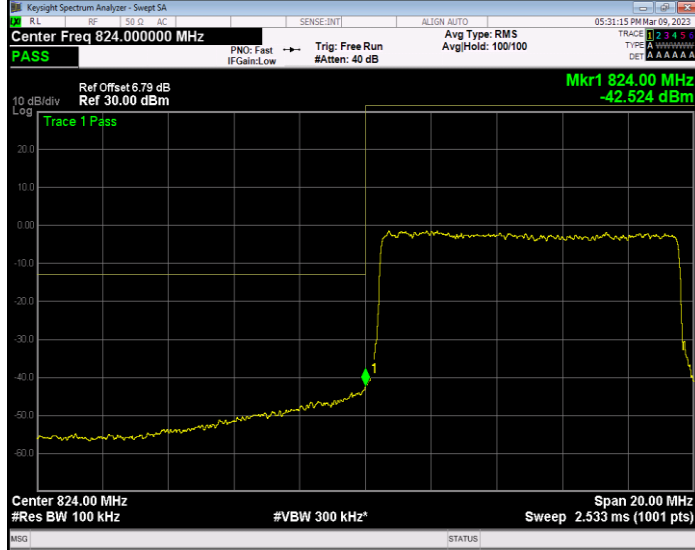

**Band26(814-824) QPSK BW=3MHz Channel=26775 RB Size=15 Position=#0**

**Band26(814-824) QPSK BW=5MHz Channel=26715 RB Size=25 Position=#0**

**Band26(814-824) QPSK BW=5MHz Channel=26765 RB Size=25 Position=#0**

**Band26(824-849) QAM16 BW=1.4MHz Channel=26797 RB Size=6 Position=#0**

**Band26(824-849) QAM16 BW=1.4MHz Channel=27033 RB Size=6 Position=#0**

Band26(824-849) QAM16 BW=10MHz Channel=26840 RB Size=50 Position=#0