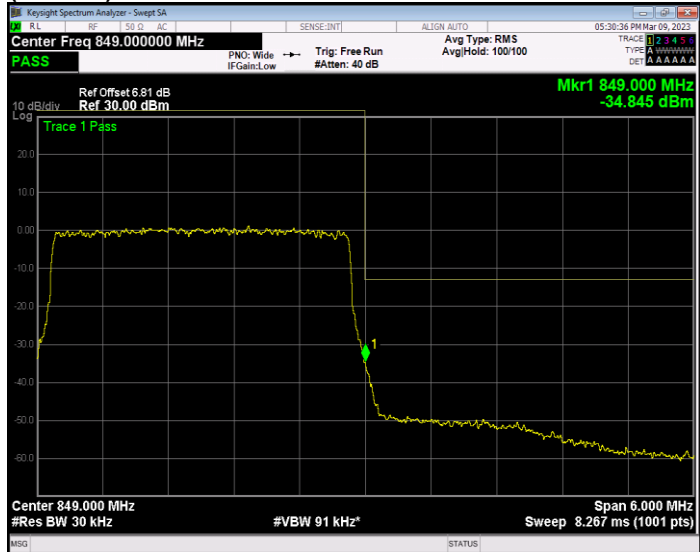

Band26(824-849) QAM16 BW=3MHz Channel=27025 RB Size=15 Position=#0