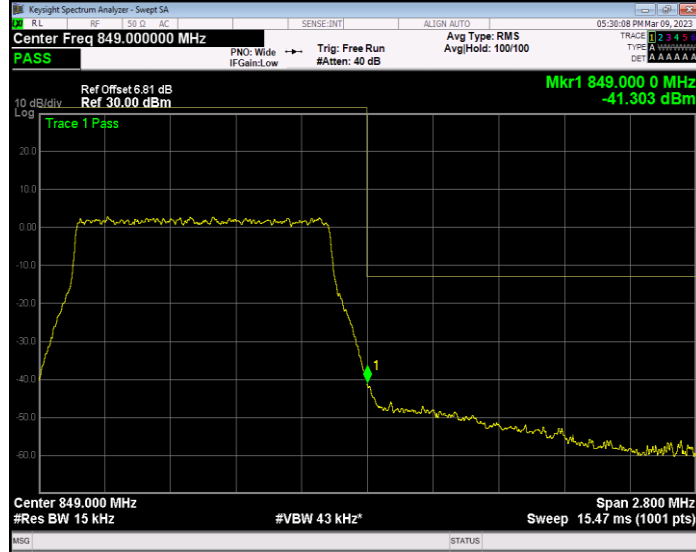

Band26(824-849) QPSK BW=1.4MHz Channel=27033 RB Size=6 Position=#0