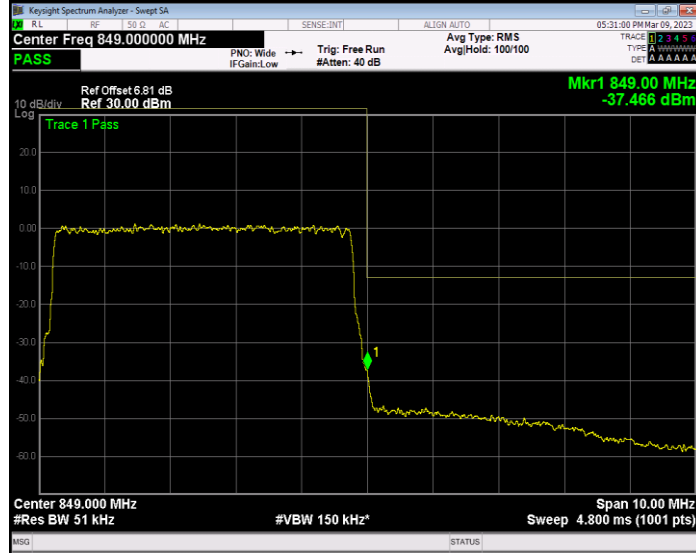

**Band26(824-849) QAM16 BW=3MHz Channel=26805 RB Size=15 Position=#0**

**Band26(824-849) QAM16 BW=3MHz Channel=27025 RB Size=15 Position=#0**

**Band26(824-849) QAM16 BW=5MHz Channel=26815 RB Size=25 Position=#0**

**Band26(824-849) QAM16 BW=5MHz Channel=27015 RB Size=25 Position=#0**

**Band26(824-849) QPSK BW=1.4MHz Channel=26797 RB Size=6 Position=#0**

**Band26(824-849) QPSK BW=1.4MHz Channel=27033 RB Size=6 Position=#0**