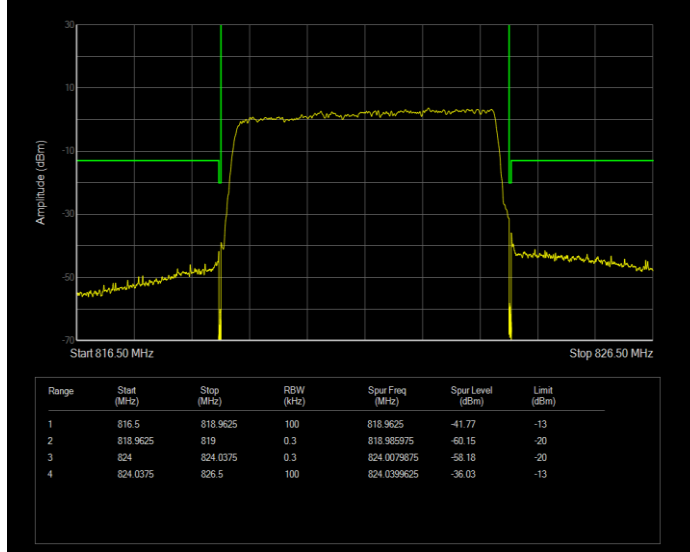

**Band26(814-824) QAM16 BW=5MHz Channel=26715 RB Size=25 Position=#0**

**Band26(814-824) QAM16 BW=5MHz Channel=26765 RB Size=25 Position=#0**

**Band26(814-824) QPSK BW=1.4MHz Channel=26697 RB Size=6 Position=#0**

**Band26(814-824) QPSK BW=1.4MHz Channel=26783 RB Size=6 Position=#0**

**Band26(814-824) QPSK BW=10MHz Channel=26740 RB Size=50 Position=#0**

**Band26(814-824) QPSK BW=3MHz Channel=26705 RB Size=15 Position=#0**

**Band26(814-824) QPSK BW=3MHz Channel=26775 RB Size=15 Position=#0**

**Band26(814-824) QPSK BW=5MHz Channel=26715 RB Size=25 Position=#0**

**Band26(814-824) QPSK BW=5MHz Channel=26765 RB Size=25 Position=#0**