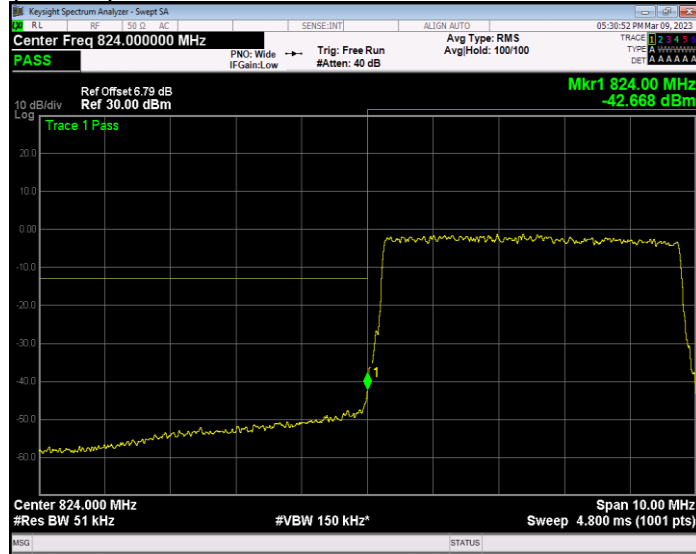

Band26(824-849) QAM16 BW=5MHz Channel=26815 RB Size=25 Position=#0