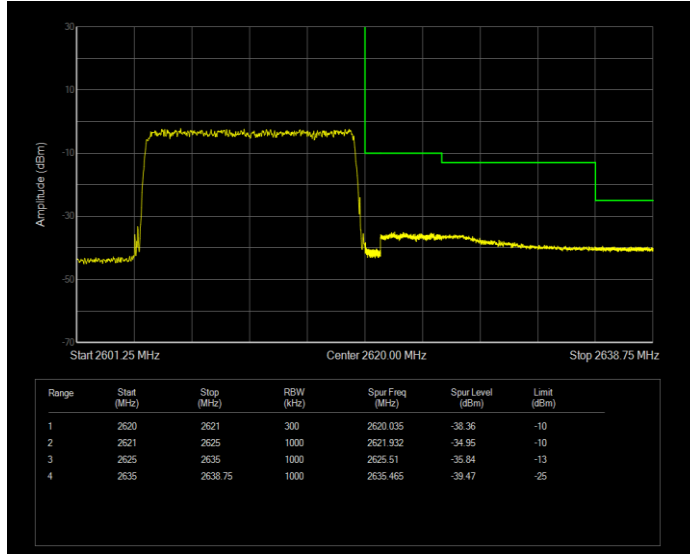

**Band26(824-849) QPSK BW=15MHz Channel=26965 RB Size=75 Position=#0**

**Band26(824-849) QPSK BW=3MHz Channel=26805 RB Size=15 Position=#0**

**Band26(824-849) QPSK BW=3MHz Channel=27025 RB Size=15 Position=#0**

**Band26(824-849) QPSK BW=5MHz Channel=26815 RB Size=25 Position=#0**

**Band26(824-849) QPSK BW=5MHz Channel=27015 RB Size=25 Position=#0**

**Band38 QAM16 BW=10MHz Channel=37800 RB Size=50 Position=#0**

**Band38 QAM16 BW=10MHz Channel=38200 RB Size=50 Position=#0**

**Band38 QAM16 BW=15MHz Channel=37825 RB Size=75 Position=#0**

**Band38 QAM16 BW=15MHz Channel=38175 RB Size=75 Position=#0**

**Band38 QAM16 BW=20MHz Channel=37850 RB Size=100 Position=#0**