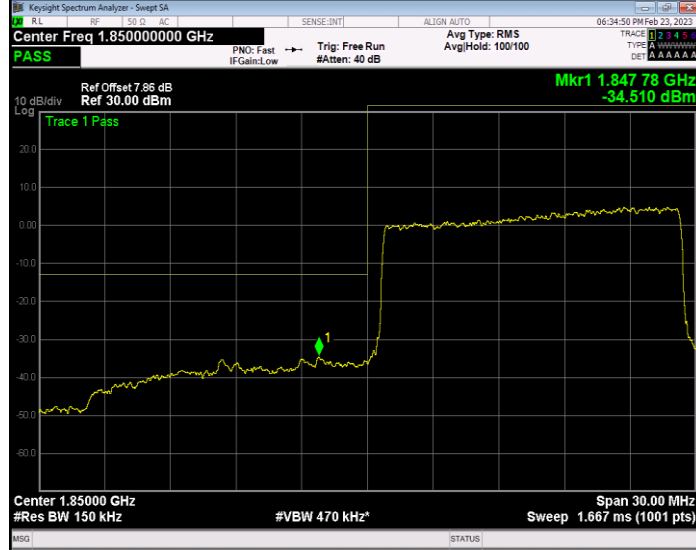

Band25 QAM16 BW=5MHz Channel=26065 RB Size=25 Position=#0

Band25 QAM16 BW=5MHz Channel=26665 RB Size=25 Position=#0

Band25 QPSK BW=1.4MHz Channel=26047 RB Size=6 Position=#0

**Band25 QPSK BW=1.4MHz Channel=26683 RB Size=6 Position=#0**

**Band25 QPSK BW=10MHz Channel=26090 RB Size=50 Position=#0**

**Band25 QPSK BW=10MHz Channel=26640 RB Size=50 Position=#0**

Band25 QPSK BW=15MHz Channel=26115 RB Size=75 Position=#0

Band25 QPSK BW=15MHz Channel=26615 RB Size=75 Position=#0

Band25 QPSK BW=20MHz Channel=26140 RB Size=100 Position=#0

**Band25 QPSK BW=20MHz Channel=26590 RB Size=100 Position=#0**

**Band25 QPSK BW=3MHz Channel=26055 RB Size=15 Position=#0**

**Band25 QPSK BW=3MHz Channel=26675 RB Size=15 Position=#0**