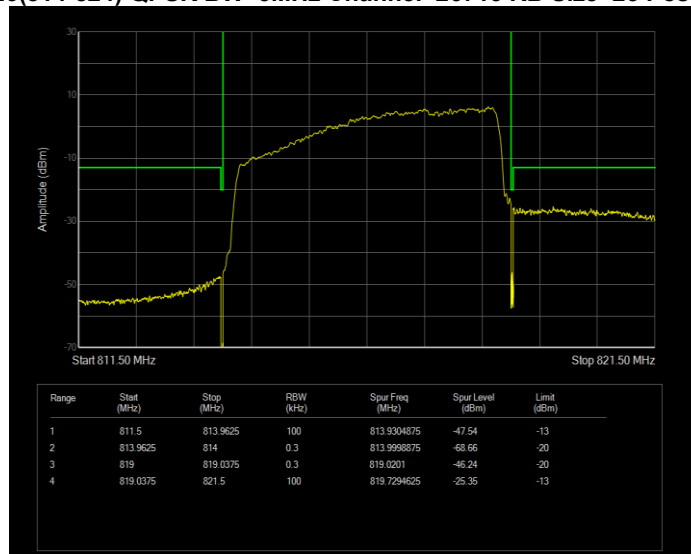

**Band26(814-824) QAM16 BW=5MHz Channel=26715 RB Size=25 Position=#0**

**Band26(814-824) QAM16 BW=5MHz Channel=26765 RB Size=25 Position=#0**

**Band26(814-824) QPSK BW=1.4MHz Channel=26697 RB Size=6 Position=#0**

**Band26(814-824) QPSK BW=1.4MHz Channel=26783 RB Size=6 Position=#0**

**Band26(814-824) QPSK BW=10MHz Channel=26740 RB Size=50 Position=#0**

**Band26(814-824) QPSK BW=3MHz Channel=26705 RB Size=15 Position=#0**

**Band26(814-824) QPSK BW=3MHz Channel=26775 RB Size=15 Position=#0**

**Band26(814-824) QPSK BW=5MHz Channel=26715 RB Size=25 Position=#0**

**Band26(814-824) QPSK BW=5MHz Channel=26765 RB Size=25 Position=#0**

**Band26(824-849) QAM16 BW=1.4MHz Channel=26797 RB Size=6 Position=#0**

**Band26(824-849) QAM16 BW=1.4MHz Channel=27033 RB Size=6 Position=#0**

Band26(824-849) QAM16 BW=10MHz Channel=26840 RB Size=50 Position=#0