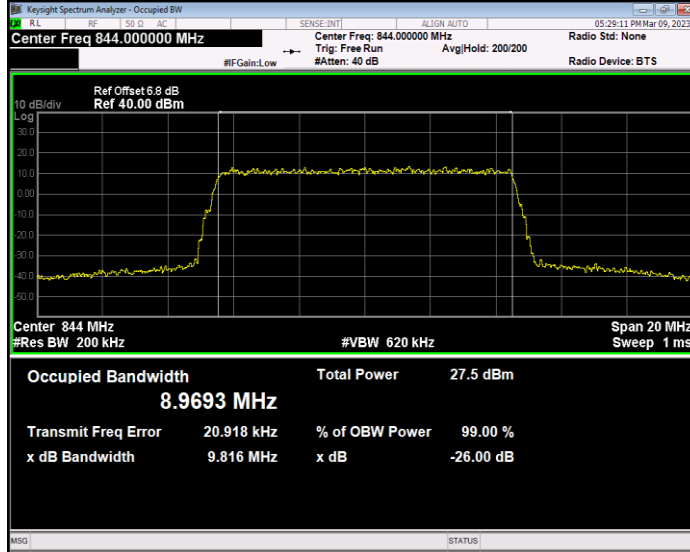

Band26(824-849) QPSK BW=10MHz Channel=26990 RB Size=50 Position=#0