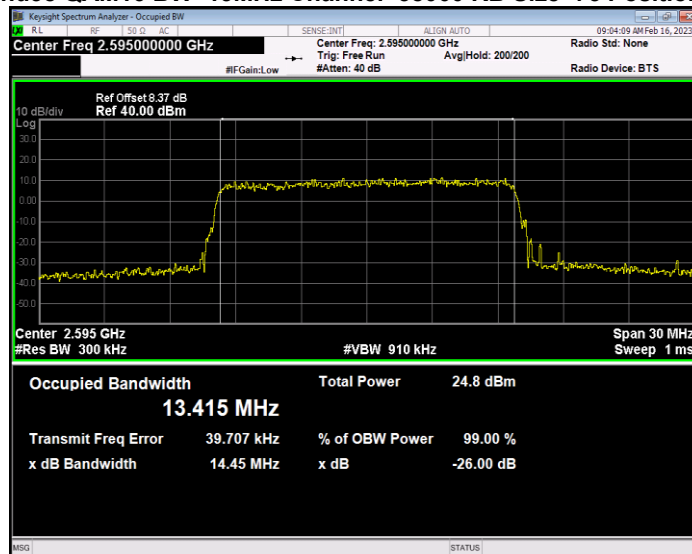

Band38 QAM16 BW=15MHz Channel=38000 RB Size=75 Position=#0