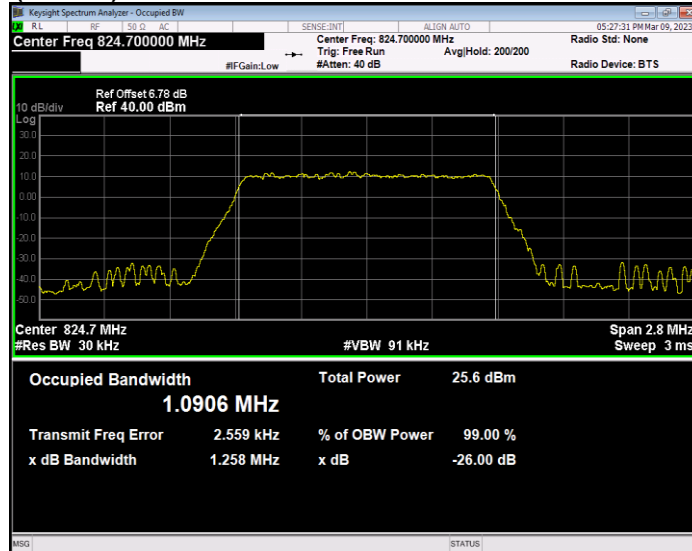

Band26(824-849) QPSK BW=1.4MHz Channel=26797 RB Size=6 Position=#0