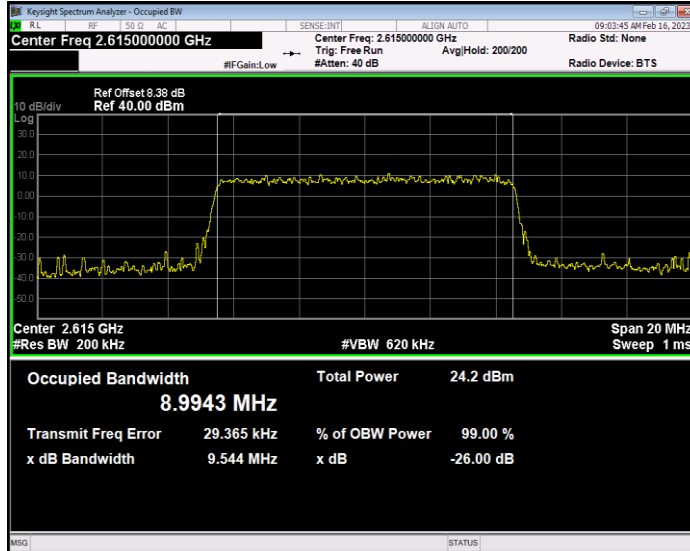

Band38 QPSK BW=10MHz Channel=38200 RB Size=50 Position=#0