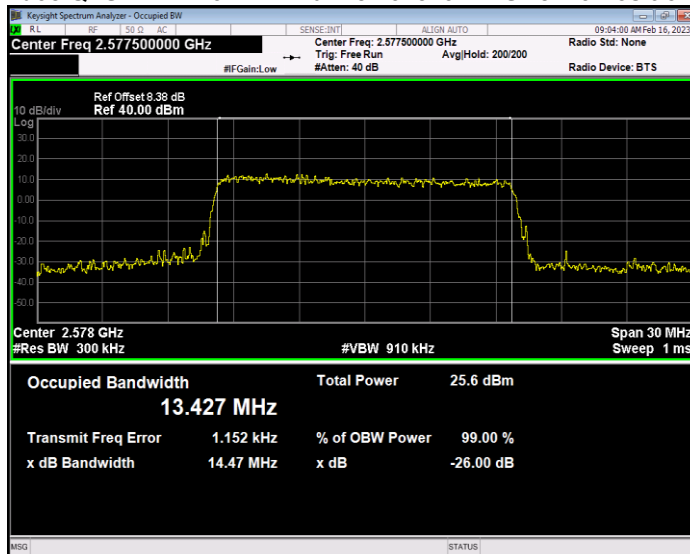

Band38 QPSK BW=10MHz Channel=37800 RB Size=50 Position=#0

Band38 QPSK BW=10MHz Channel=38000 RB Size=50 Position=#0

Band38 QPSK BW=10MHz Channel=38200 RB Size=50 Position=#0

Band38 QPSK BW=15MHz Channel=37825 RB Size=75 Position=#0