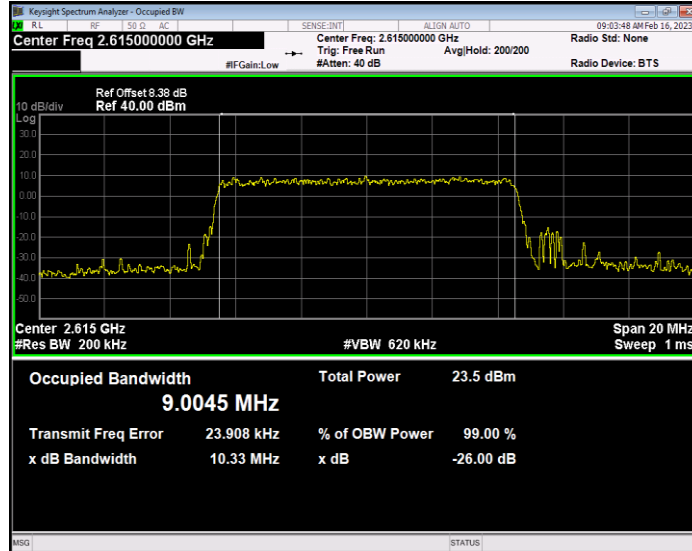

Band38 QAM16 BW=10MHz Channel=38200 RB Size=50 Position=#0