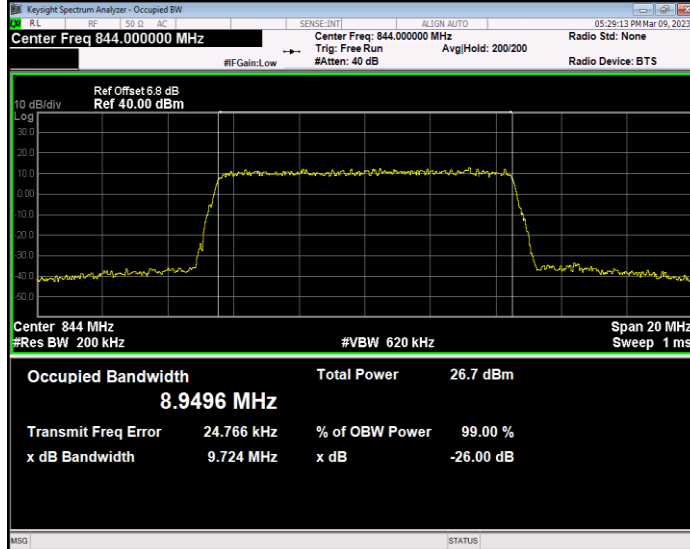

Band26(824-849) QAM16 BW=10MHz Channel=26990 RB Size=50 Position=#0