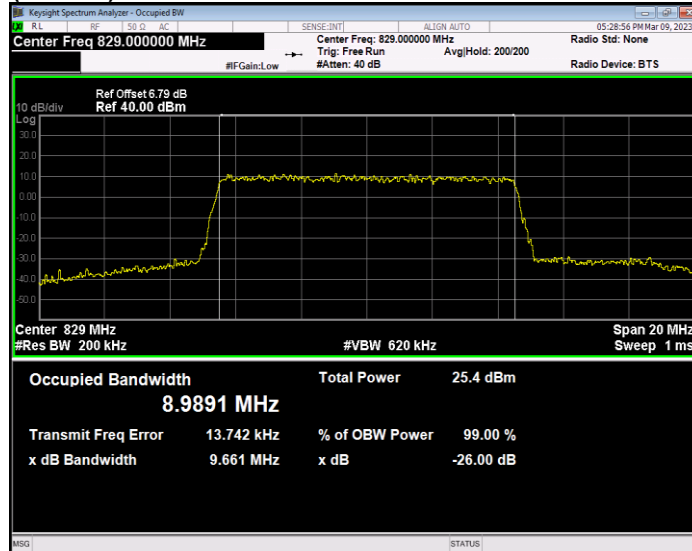

Band26(824-849) QPSK BW=10MHz Channel=26840 RB Size=50 Position=#0