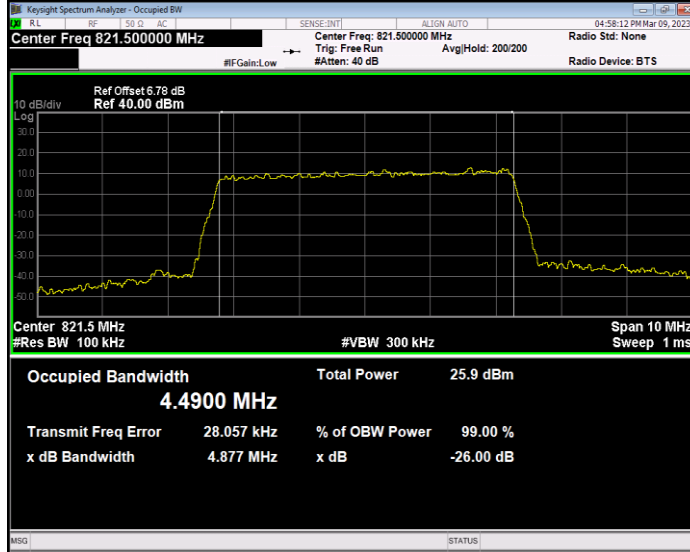

Band26(814-824) QPSK BW=5MHz Channel=26765 RB Size=25 Position=#0