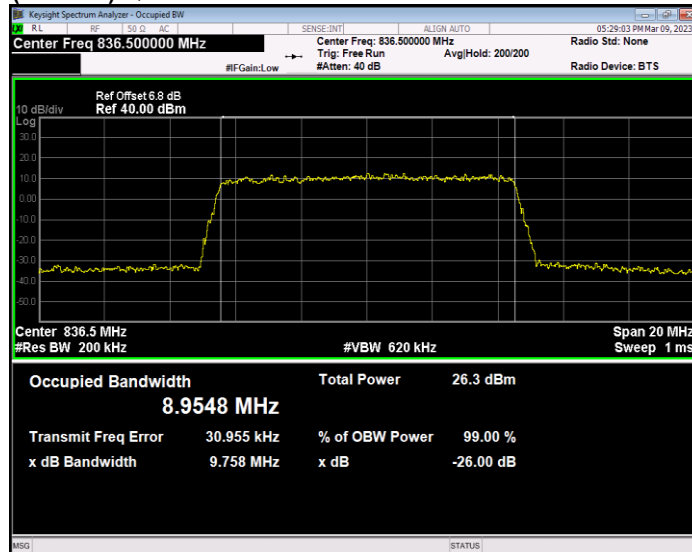

Band26(824-849) QPSK BW=10MHz Channel=26915 RB Size=50 Position=#0