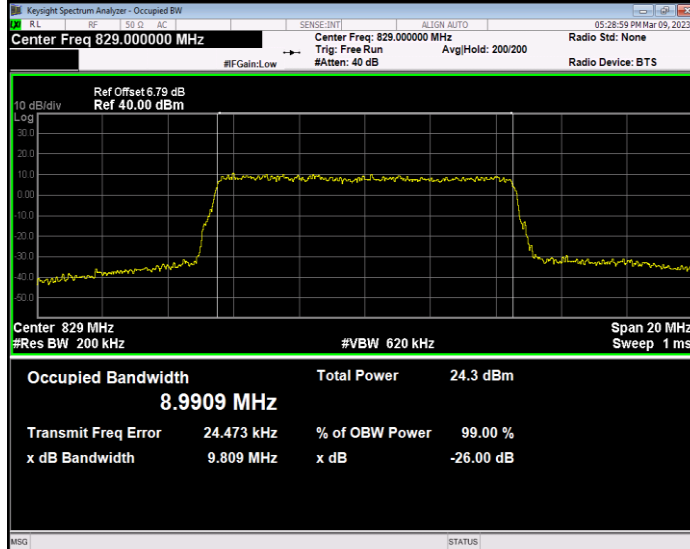

Band26(814-824) QPSK BW=5MHz Channel=26715 RB Size=25 Position=#0

Band26(814-824) QPSK BW=5MHz Channel=26740 RB Size=25 Position=#0

Band26(814-824) QPSK BW=5MHz Channel=26765 RB Size=25 Position=#0

Band26(824-849) QAM16 BW=1.4MHz Channel=26797 RB Size=6 Position=#0

Band26(824-849) QAM16 BW=1.4MHz Channel=26915 RB Size=6 Position=#0

Band26(824-849) QAM16 BW=1.4MHz Channel=27033 RB Size=6 Position=#0

Band26(824-849) QAM16 BW=10MHz Channel=26840 RB Size=50 Position=#0