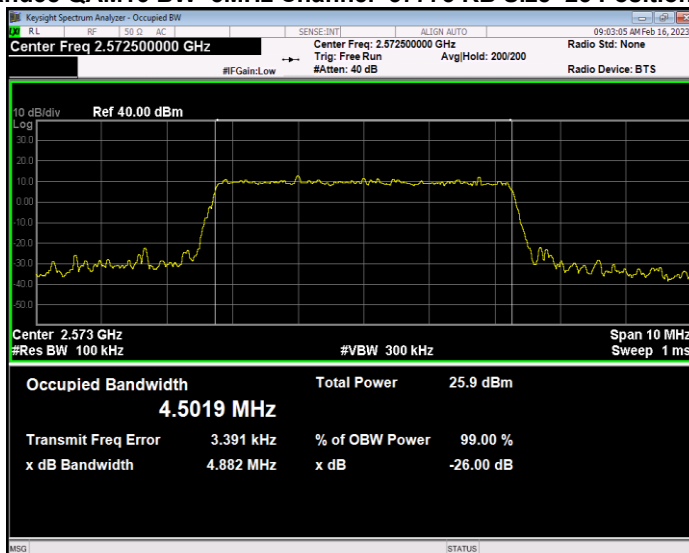

Band38 QAM16 BW=5MHz Channel=37775 RB Size=25 Position=#0