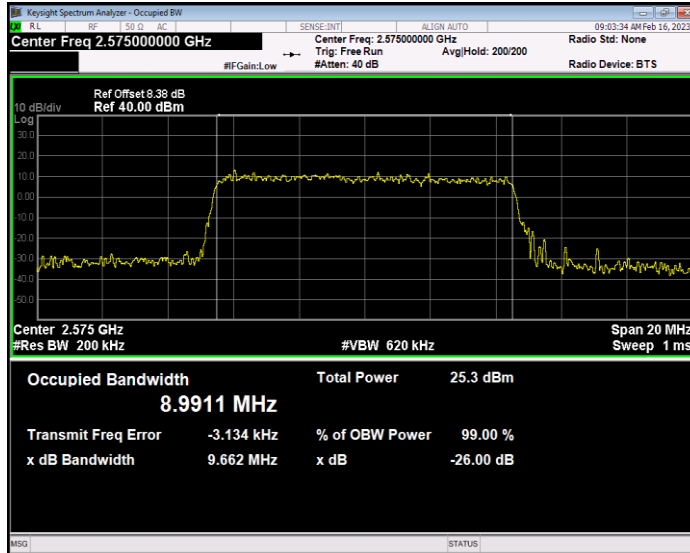

Band38 QAM16 BW=10MHz Channel=37800 RB Size=50 Position=#0