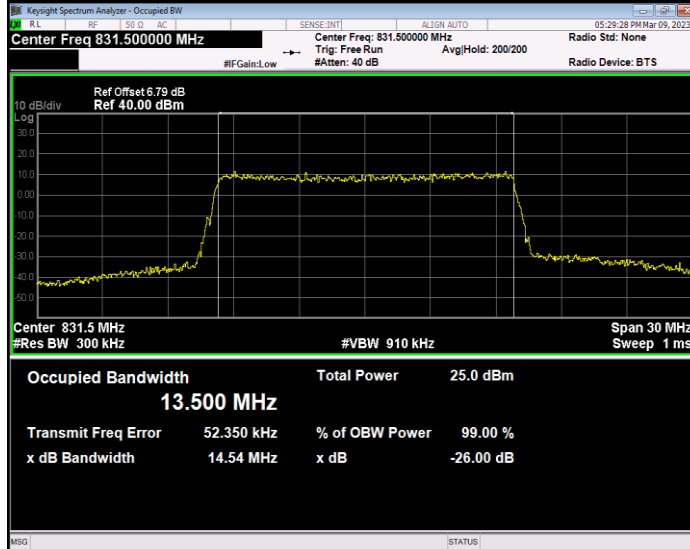

Band26(824-849) QAM16 BW=1.4MHz Channel=26915 RB Size=6 Position=#0

Band26(824-849) QAM16 BW=1.4MHz Channel=27033 RB Size=6 Position=#0

Band26(824-849) QAM16 BW=10MHz Channel=26840 RB Size=50 Position=#0

Band26(824-849) QAM16 BW=10MHz Channel=26915 RB Size=50 Position=#0

Band26(824-849) QAM16 BW=10MHz Channel=26990 RB Size=50 Position=#0

Band26(824-849) QAM16 BW=15MHz Channel=26865 RB Size=75 Position=#0