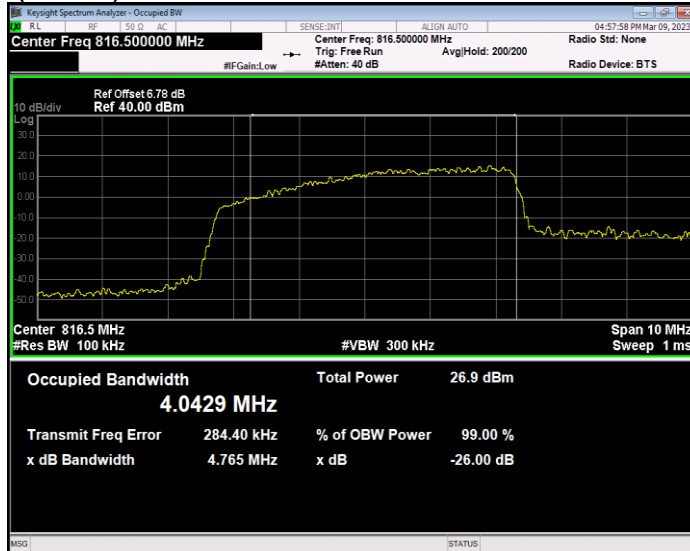

Band26(814-824) QPSK BW=5MHz Channel=26715 RB Size=25 Position=#0