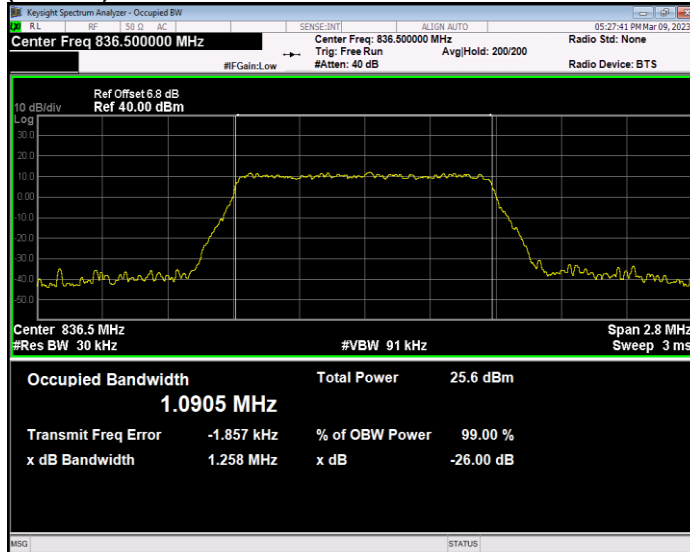

Band26(824-849) QAM16 BW=1.4MHz Channel=26915 RB Size=6 Position=#0