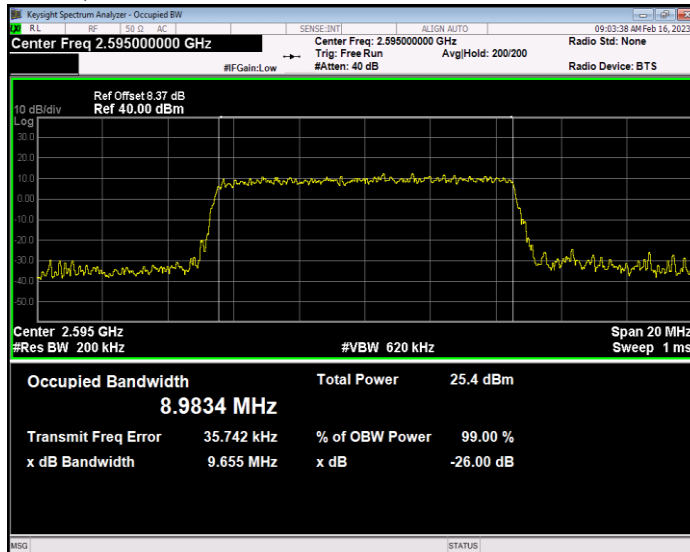

Band38 QPSK BW=10MHz Channel=38000 RB Size=50 Position=#0