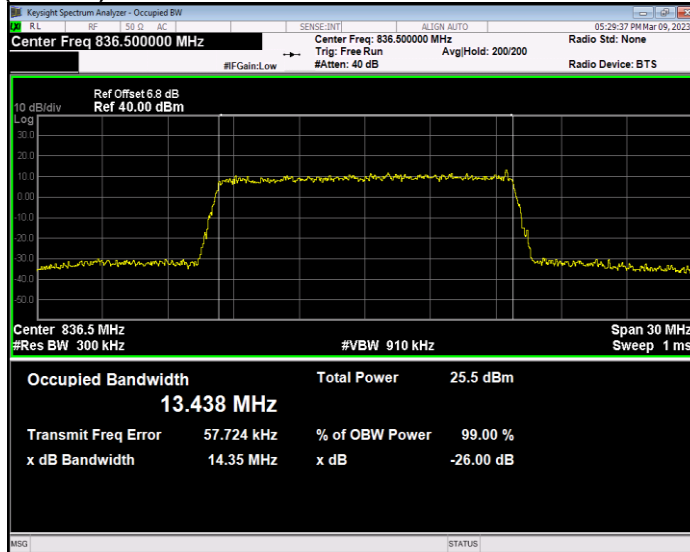

Band26(824-849) QAM16 BW=15MHz Channel=26915 RB Size=75 Position=#0