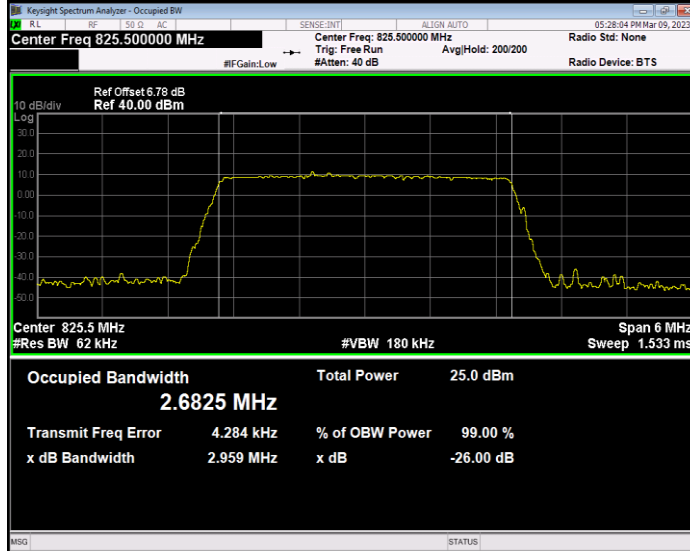

Band26(824-849) QAM16 BW=3MHz Channel=26805 RB Size=15 Position=#0