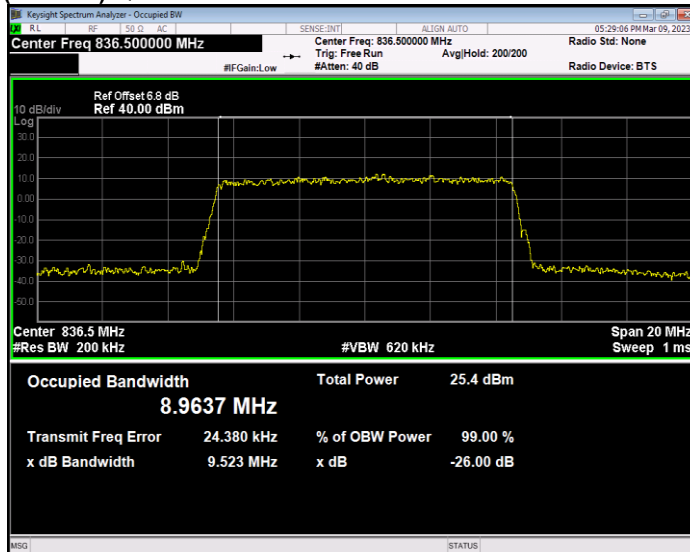

Band26(824-849) QAM16 BW=10MHz Channel=26915 RB Size=50 Position=#0