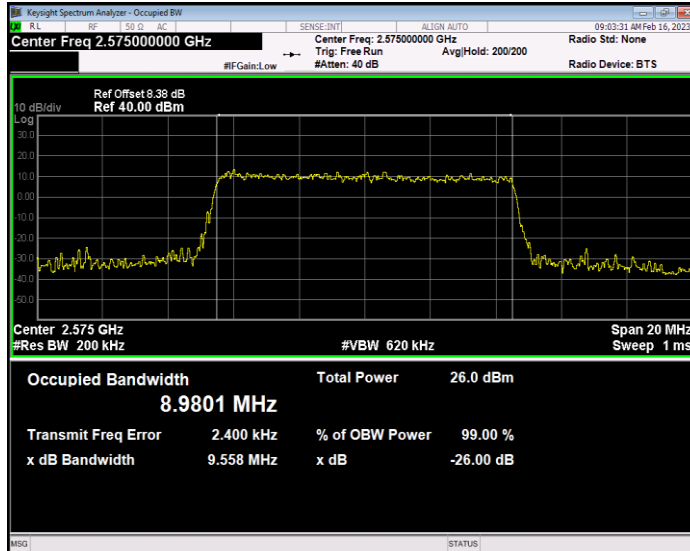

Band38 QPSK BW=10MHz Channel=37800 RB Size=50 Position=#0