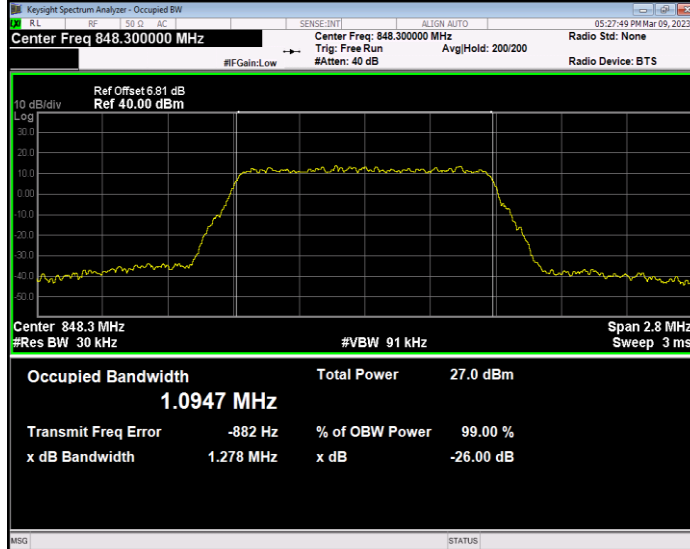

Band26(824-849) QAM16 BW=1.4MHz Channel=27033 RB Size=6 Position=#0