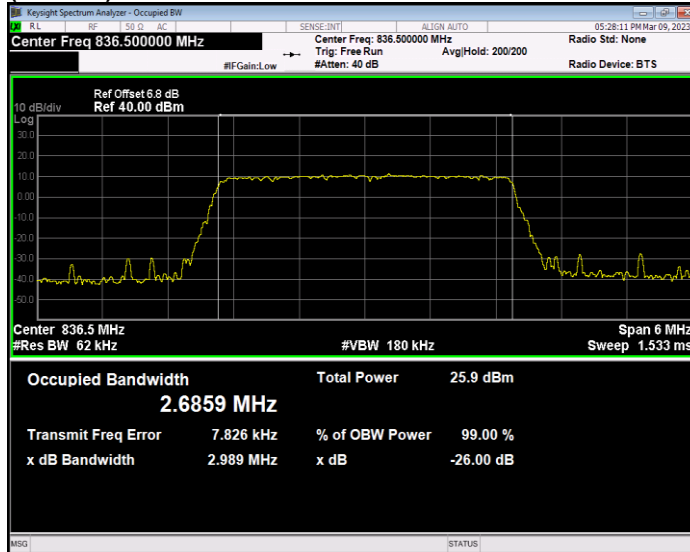

Band26(824-849) QAM16 BW=3MHz Channel=26915 RB Size=15 Position=#0