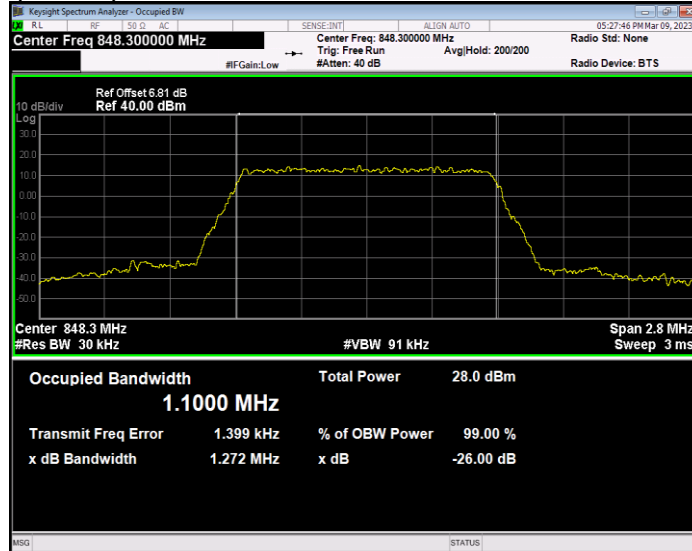

Band26(824-849) QAM16 BW=5MHz Channel=27015 RB Size=25 Position=#0

Band26(824-849) QPSK BW=1.4MHz Channel=26797 RB Size=6 Position=#0

Band26(824-849) QPSK BW=1.4MHz Channel=26915 RB Size=6 Position=#0

Band26(824-849) QPSK BW=1.4MHz Channel=27033 RB Size=6 Position=#0