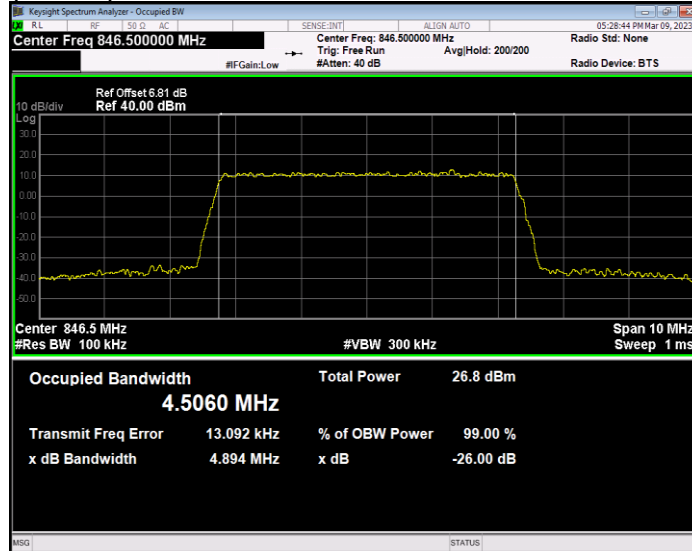

Band26(824-849) QAM16 BW=5MHz Channel=27015 RB Size=25 Position=#0