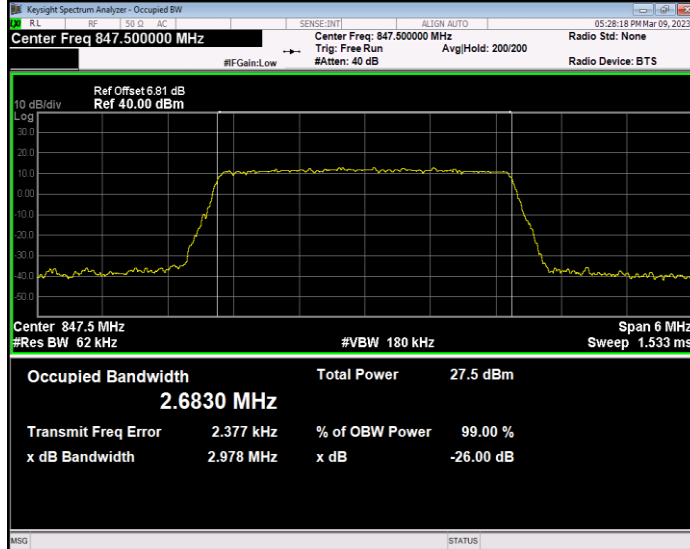

Band26(824-849) QAM16 BW=3MHz Channel=27025 RB Size=15 Position=#0