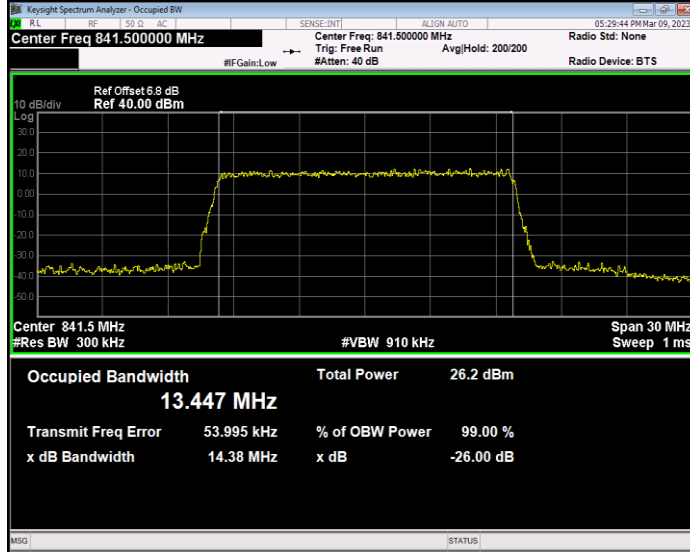

Band26(824-849) QAM16 BW=15MHz Channel=26965 RB Size=75 Position=#0