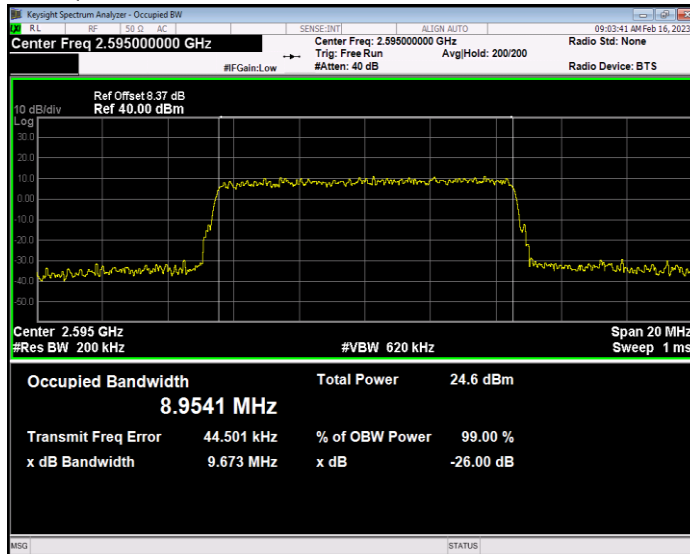

Band38 QAM16 BW=10MHz Channel=38000 RB Size=50 Position=#0