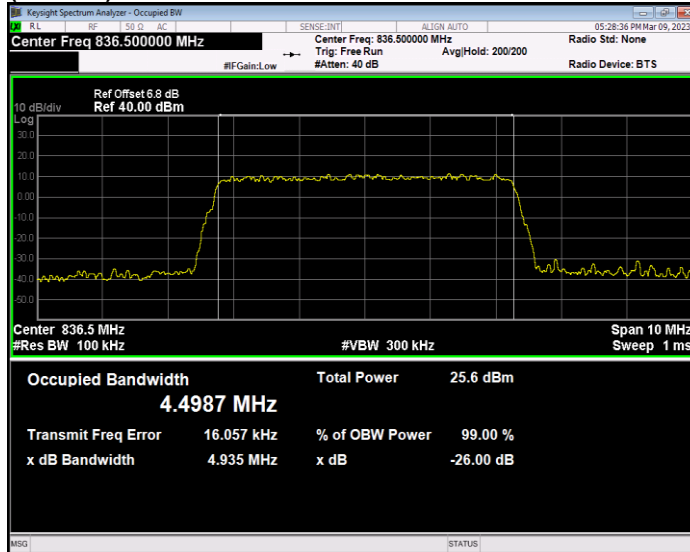

Band26(824-849) QAM16 BW=3MHz Channel=26915 RB Size=15 Position=#0

Band26(824-849) QAM16 BW=3MHz Channel=27025 RB Size=15 Position=#0

Band26(824-849) QAM16 BW=5MHz Channel=26815 RB Size=25 Position=#0

Band26(824-849) QAM16 BW=5MHz Channel=26915 RB Size=25 Position=#0