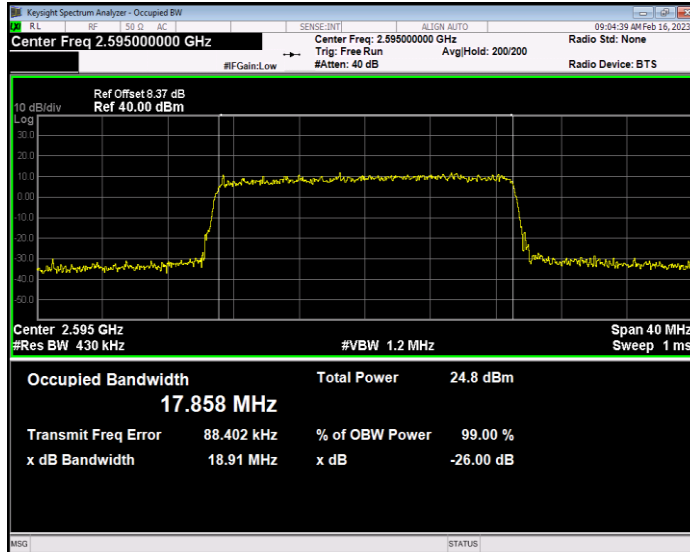

Band38 QAM16 BW=15MHz Channel=38000 RB Size=75 Position=#0

Band38 QAM16 BW=15MHz Channel=38175 RB Size=75 Position=#0

Band38 QAM16 BW=20MHz Channel=37850 RB Size=100 Position=#0

Band38 QAM16 BW=20MHz Channel=38000 RB Size=100 Position=#0