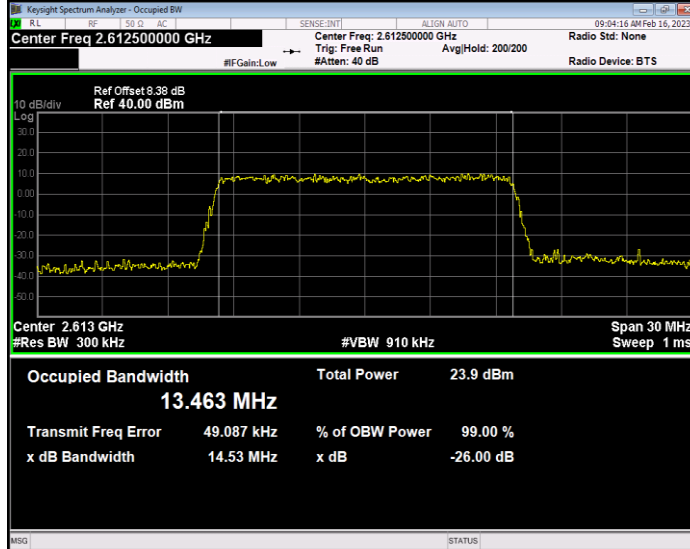

Band38 QAM16 BW=15MHz Channel=38175 RB Size=75 Position=#0