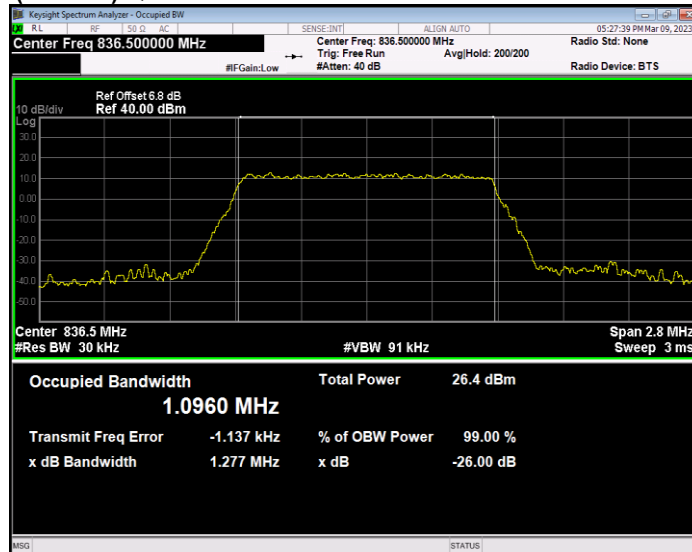

Band26(824-849) QPSK BW=1.4MHz Channel=26915 RB Size=6 Position=#0