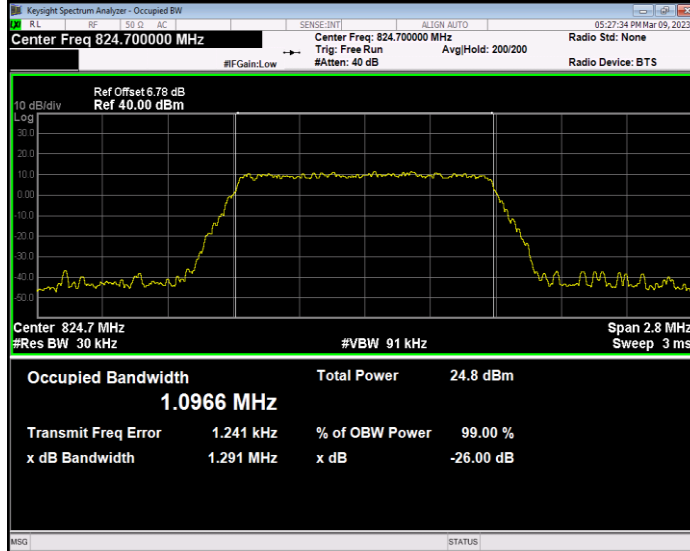

Band26(814-824) QPSK BW=5MHz Channel=26715 RB Size=25 Position=#0

Band26(814-824) QPSK BW=5MHz Channel=26740 RB Size=25 Position=#0

Band26(814-824) QPSK BW=5MHz Channel=26765 RB Size=25 Position=#0

Band26(824-849) QAM16 BW=1.4MHz Channel=26797 RB Size=6 Position=#0