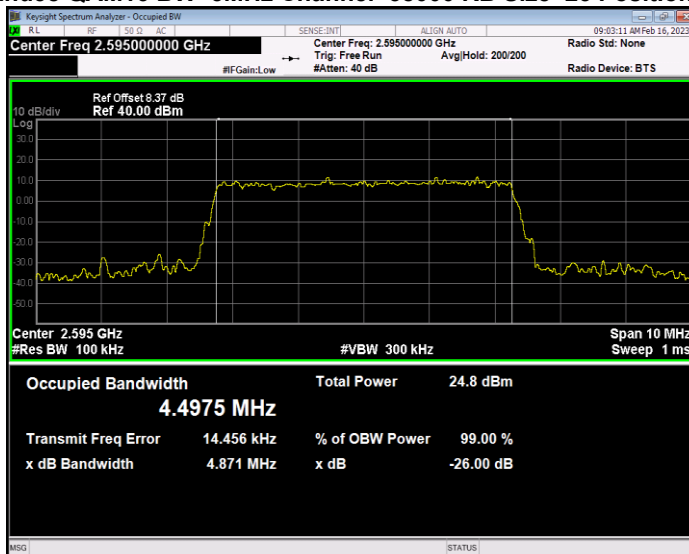

Band38 QAM16 BW=5MHz Channel=38000 RB Size=25 Position=#0