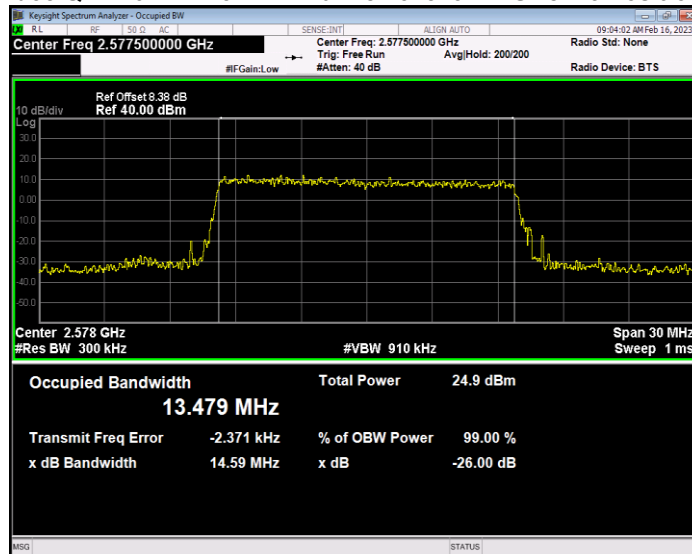

Band38 QAM16 BW=10MHz Channel=37800 RB Size=50 Position=#0

Band38 QAM16 BW=10MHz Channel=38000 RB Size=50 Position=#0

Band38 QAM16 BW=10MHz Channel=38200 RB Size=50 Position=#0

Band38 QAM16 BW=15MHz Channel=37825 RB Size=75 Position=#0