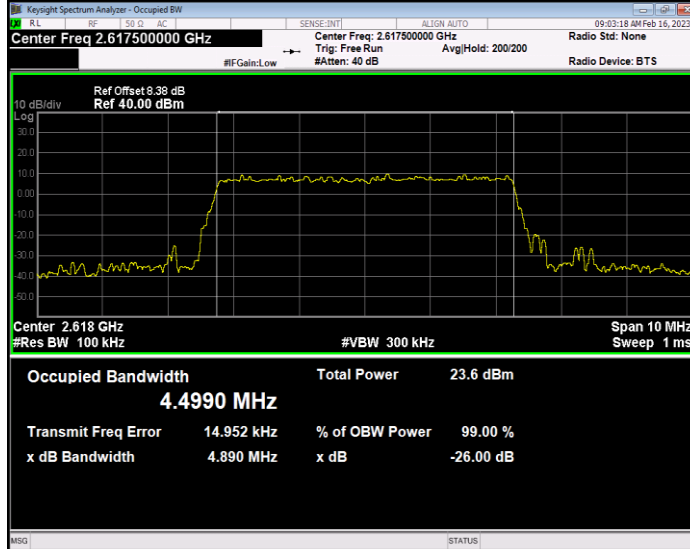

Band38 QAM16 BW=20MHz Channel=38150 RB Size=100 Position=#0

Band38 QAM16 BW=5MHz Channel=37775 RB Size=25 Position=#0

Band38 QAM16 BW=5MHz Channel=38000 RB Size=25 Position=#0

Band38 QAM16 BW=5MHz Channel=38225 RB Size=25 Position=#0