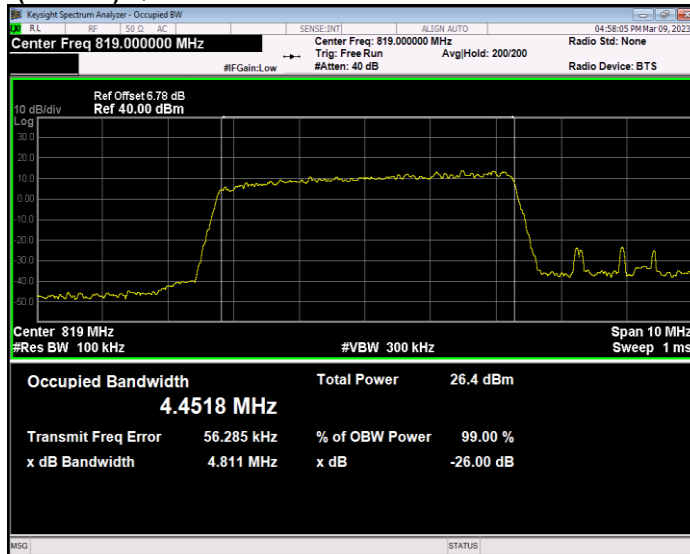

Band26(814-824) QPSK BW=5MHz Channel=26740 RB Size=25 Position=#0