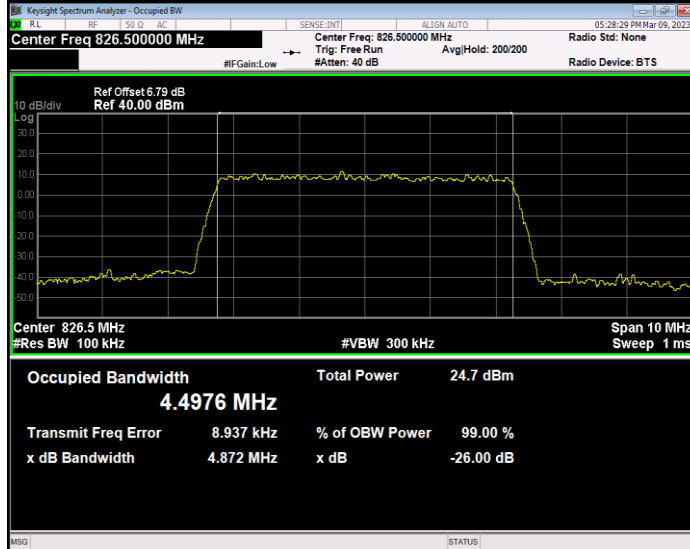

Band26(824-849) QAM16 BW=5MHz Channel=26815 RB Size=25 Position=#0