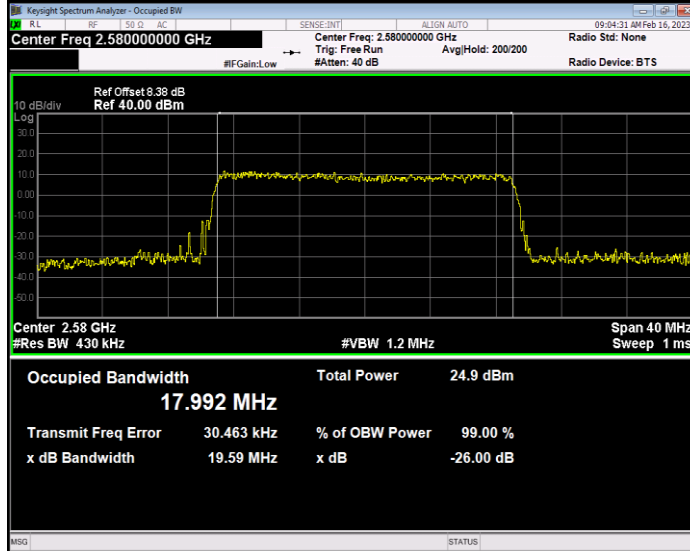

Band38 QAM16 BW=20MHz Channel=37850 RB Size=100 Position=#0