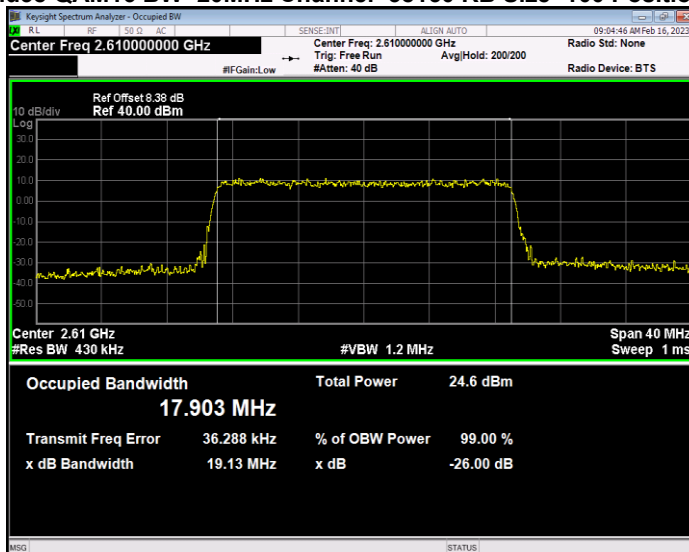

Band38 QAM16 BW=20MHz Channel=38150 RB Size=100 Position=#0