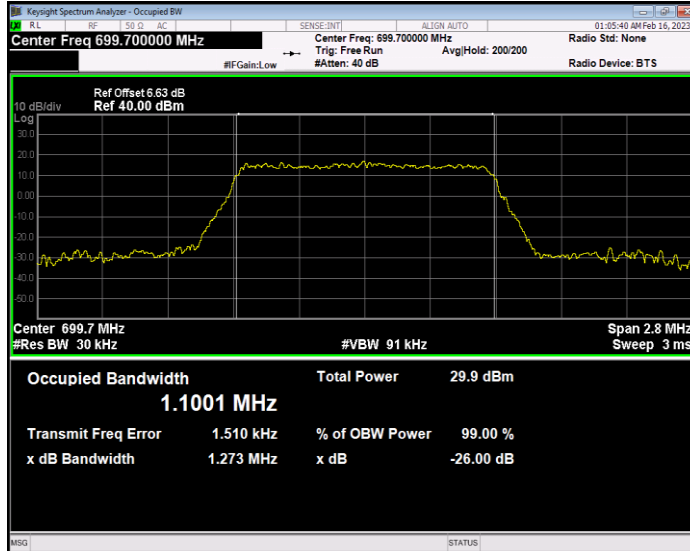

Band12 QAM16 BW=5MHz Channel=23035 RB Size=25 Position=#0

Band12 QAM16 BW=5MHz Channel=23095 RB Size=25 Position=#0

Band12 QAM16 BW=5MHz Channel=23155 RB Size=25 Position=#0

Band12 QPSK BW=1.4MHz Channel=23017 RB Size=6 Position=#0