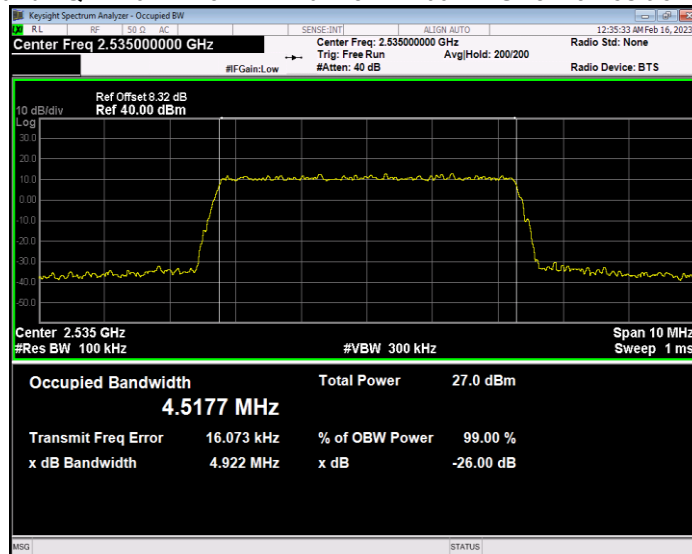

Band7 QAM16 BW=5MHz Channel=20775 RB Size=25 Position=#0

Band7 QAM16 BW=5MHz Channel=21100 RB Size=25 Position=#0

Band7 QAM16 BW=5MHz Channel=21425 RB Size=25 Position=#0

Band7 QPSK BW=10MHz Channel=20800 RB Size=50 Position=#0