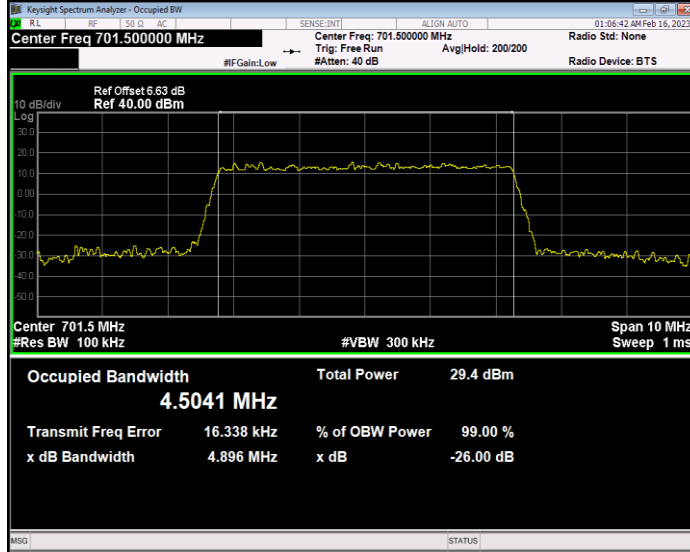

Band12 QAM16 BW=5MHz Channel=23035 RB Size=25 Position=#0