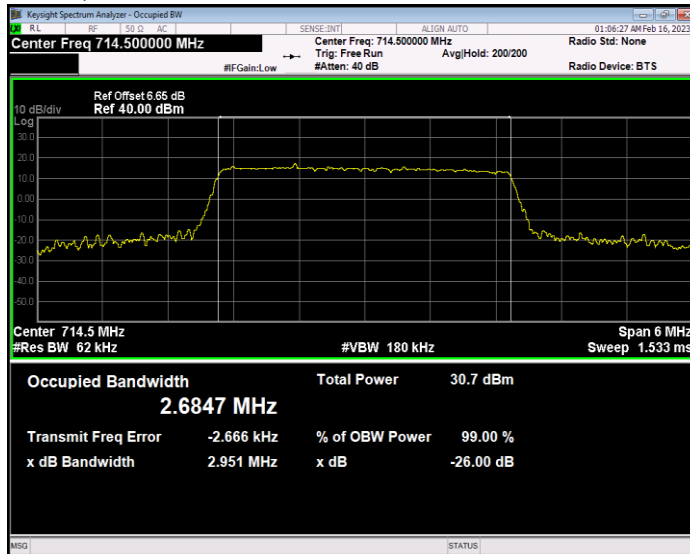

Band12 QAM16 BW=10MHz Channel=23130 RB Size=50 Position=#0

Band12 QAM16 BW=3MHz Channel=23025 RB Size=15 Position=#0

Band12 QAM16 BW=3MHz Channel=23095 RB Size=15 Position=#0

Band12 QAM16 BW=3MHz Channel=23165 RB Size=15 Position=#0