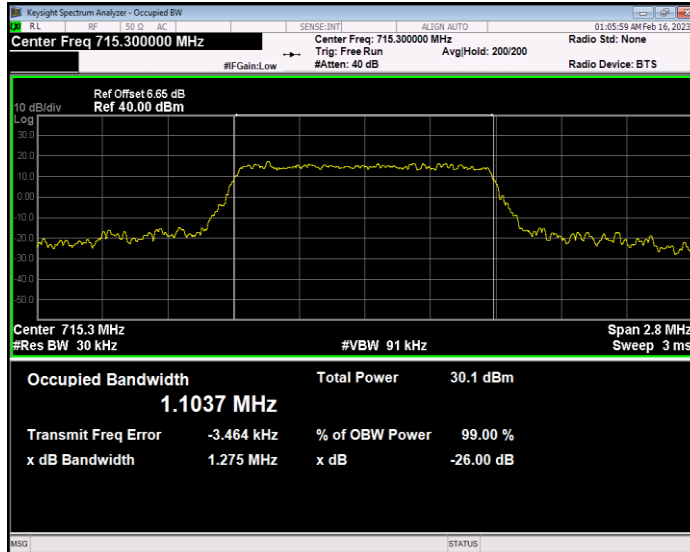

Band12 QAM16 BW=1.4MHz Channel=23173 RB Size=6 Position=#0