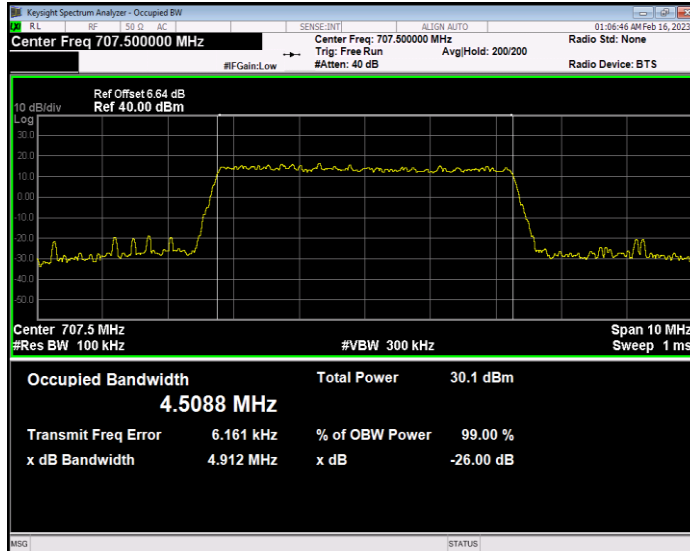

Band12 QPSK BW=5MHz Channel=23095 RB Size=25 Position=#0