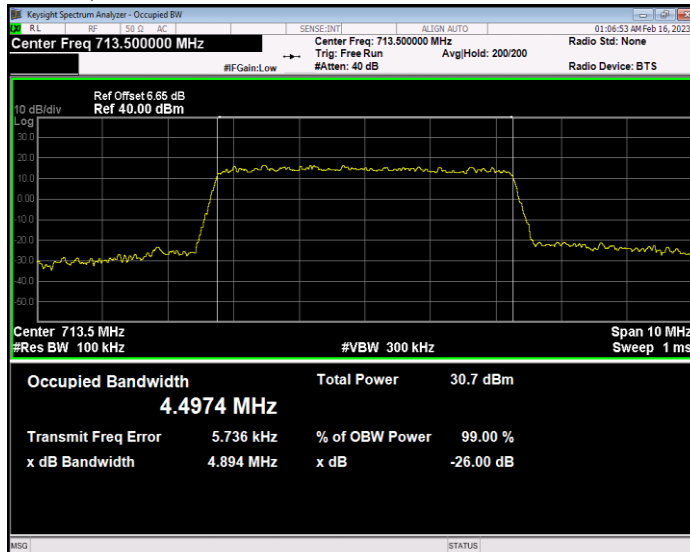

Band12 QPSK BW=5MHz Channel=23155 RB Size=25 Position=#0