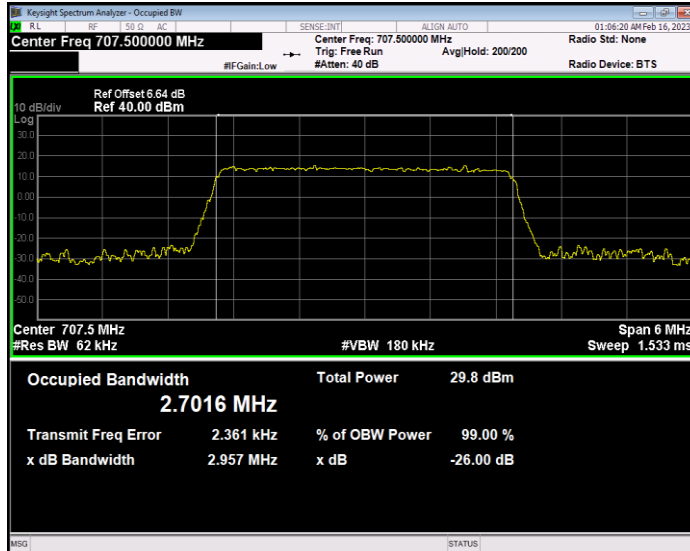

Band12 QAM16 BW=3MHz Channel=23095 RB Size=15 Position=#0