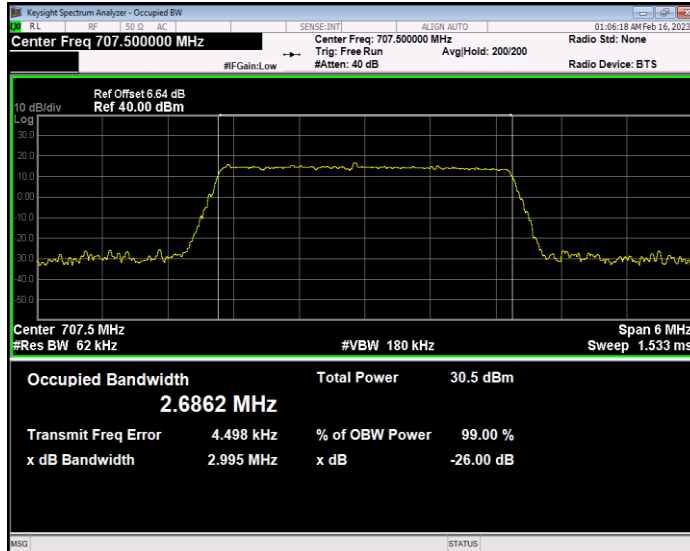

Band12 QPSK BW=3MHz Channel=23095 RB Size=15 Position=#0