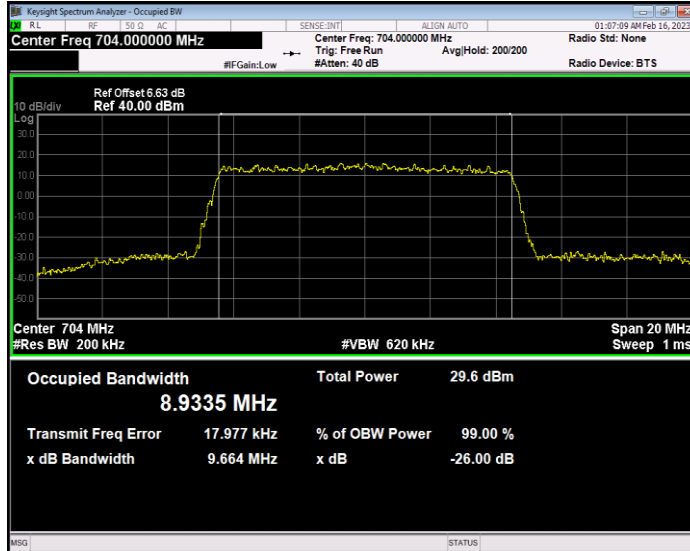

Band12 QPSK BW=10MHz Channel=23060 RB Size=50 Position=#0