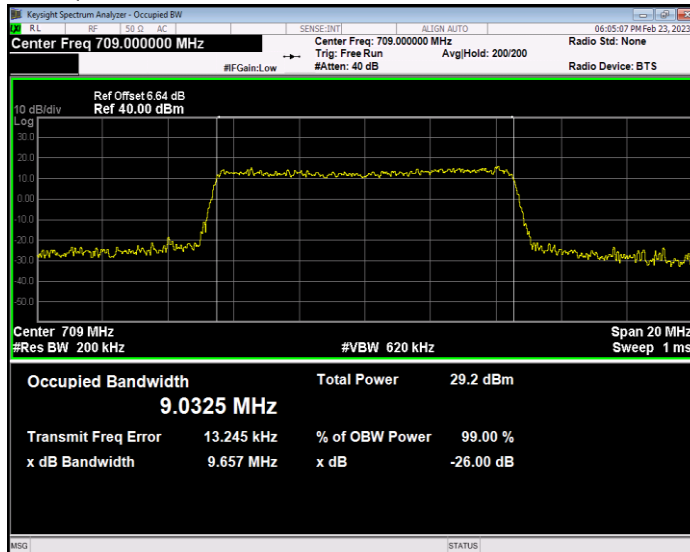

Band13 QPSK BW=5MHz Channel=23205 RB Size=25 Position=#0

Band13 QPSK BW=5MHz Channel=23230 RB Size=25 Position=#0

Band13 QPSK BW=5MHz Channel=23255 RB Size=25 Position=#0

Band17 QAM16 BW=10MHz Channel=23780 RB Size=50 Position=#0