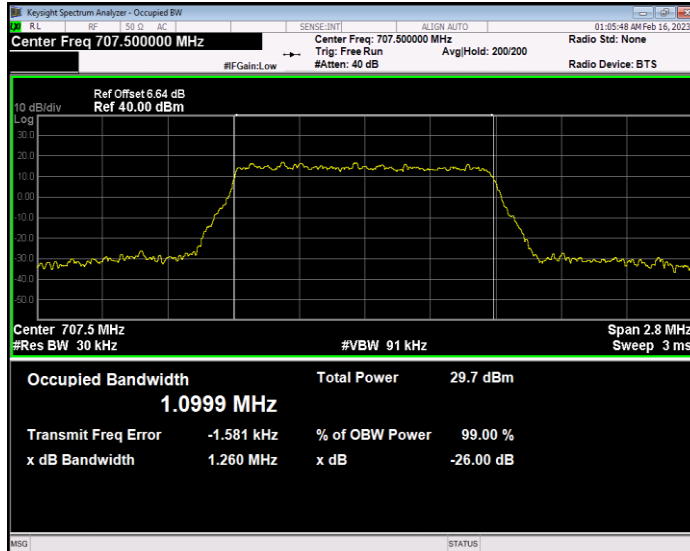

Band12 QPSK BW=1.4MHz Channel=23095 RB Size=6 Position=#0