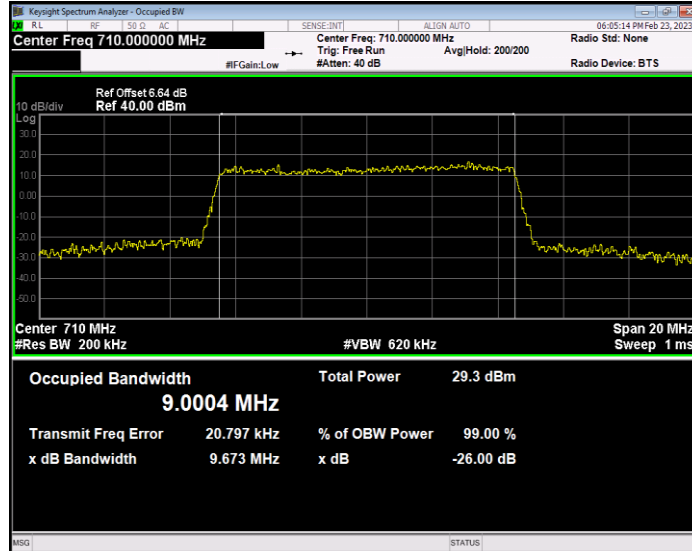

Band17 QAM16 BW=10MHz Channel=23790 RB Size=50 Position=#0