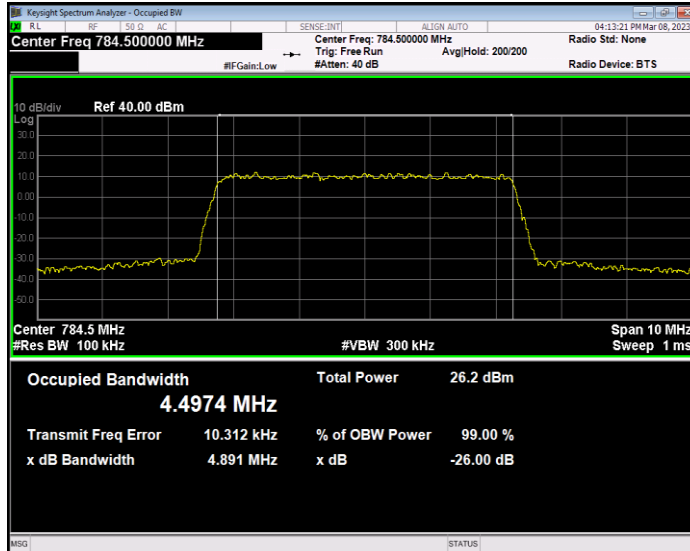

Band13 QPSK BW=5MHz Channel=23255 RB Size=25 Position=#0