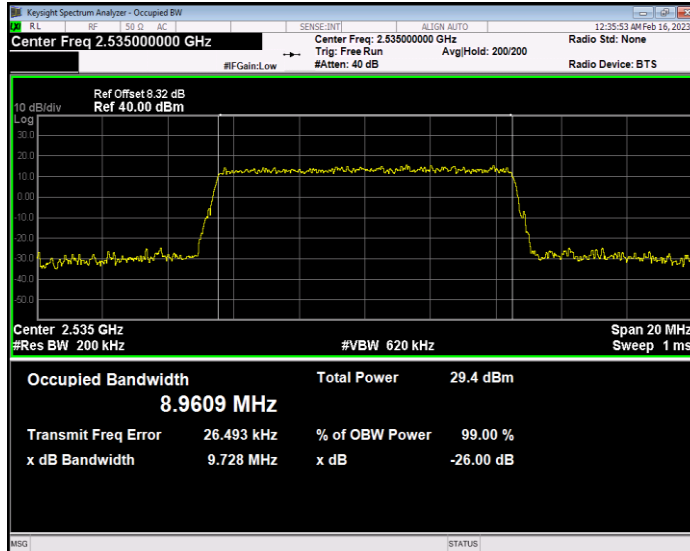

Band7 QPSK BW=10MHz Channel=21100 RB Size=50 Position=#0