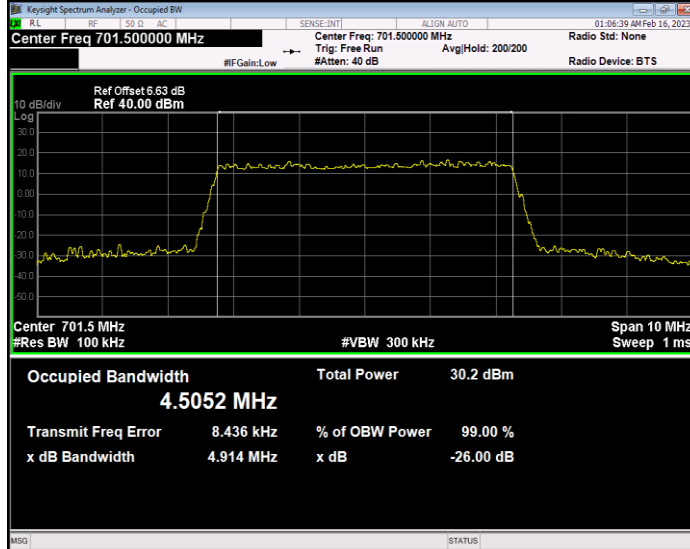

Band12 QPSK BW=5MHz Channel=23035 RB Size=25 Position=#0