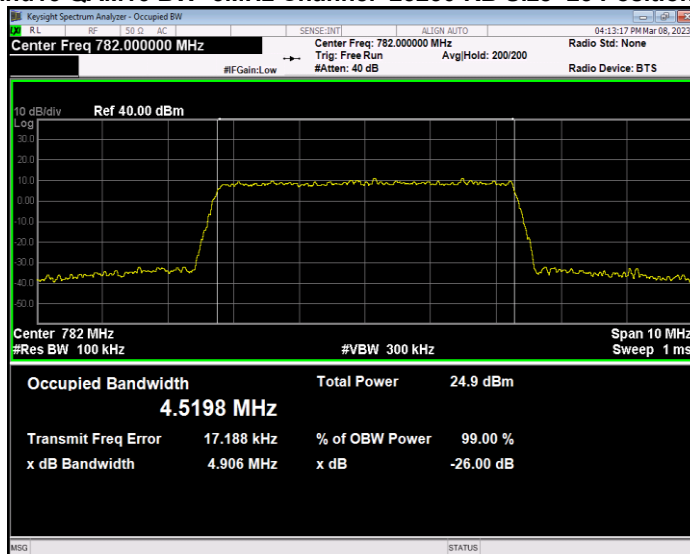

Band13 QAM16 BW=5MHz Channel=23230 RB Size=25 Position=#0