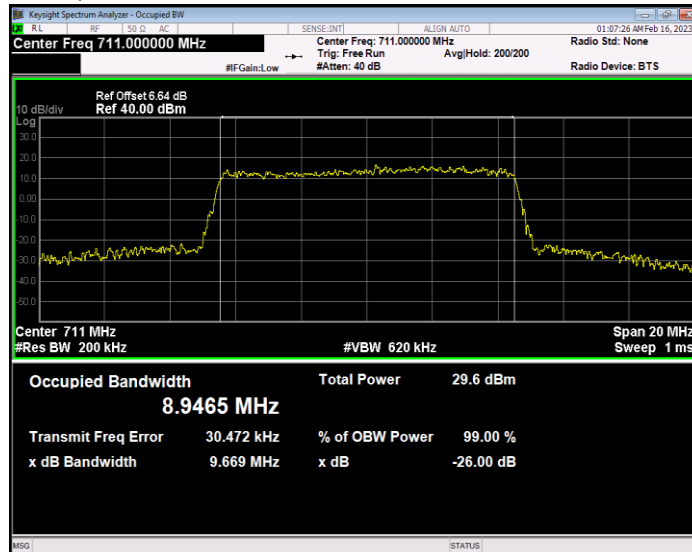

Band12 QAM16 BW=10MHz Channel=23130 RB Size=50 Position=#0