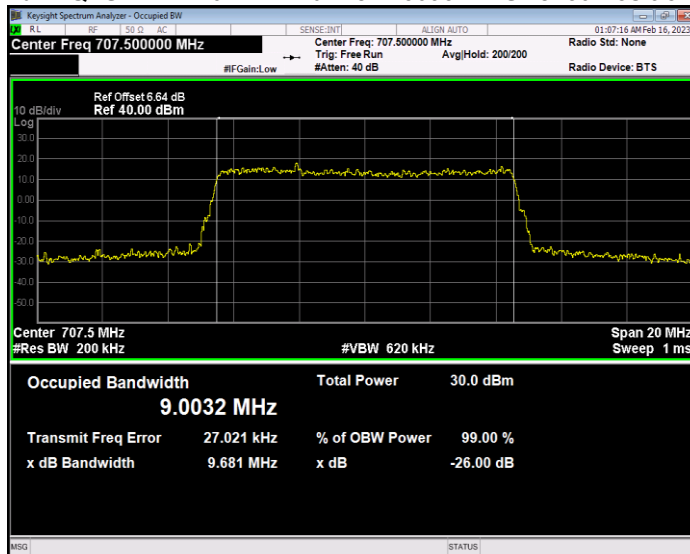

Band12 QPSK BW=1.4MHz Channel=23095 RB Size=6 Position=#0

Band12 QPSK BW=1.4MHz Channel=23173 RB Size=6 Position=#0

Band12 QPSK BW=10MHz Channel=23060 RB Size=50 Position=#0

Band12 QPSK BW=10MHz Channel=23095 RB Size=50 Position=#0