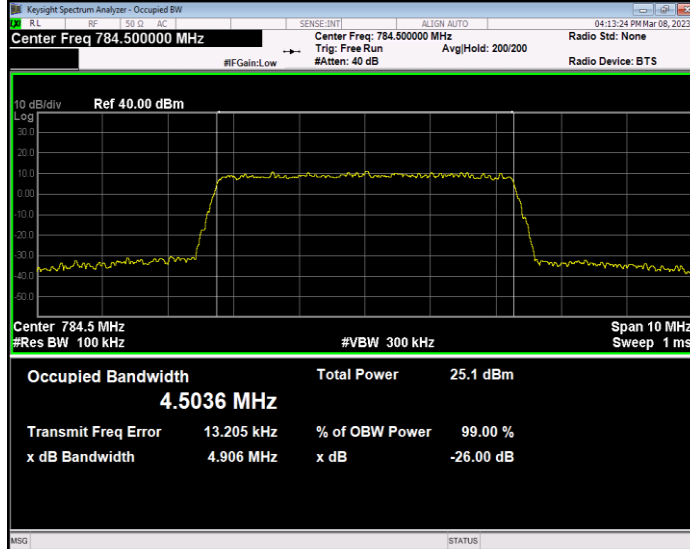

Band13 QAM16 BW=5MHz Channel=23255 RB Size=25 Position=#0