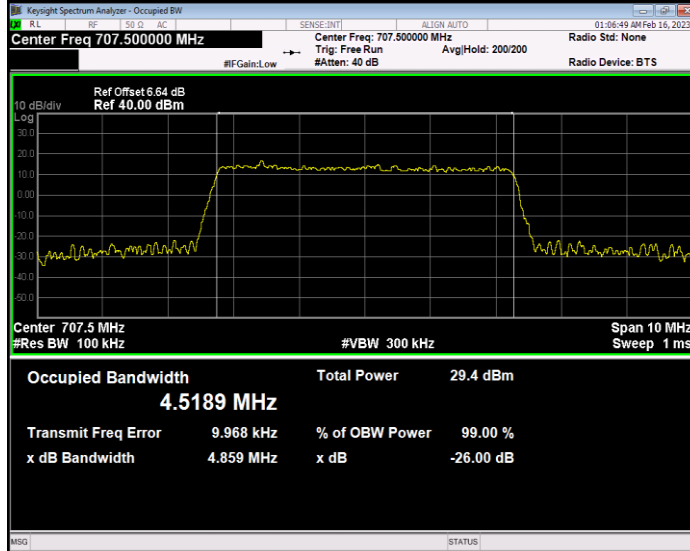

Band12 QAM16 BW=5MHz Channel=23095 RB Size=25 Position=#0