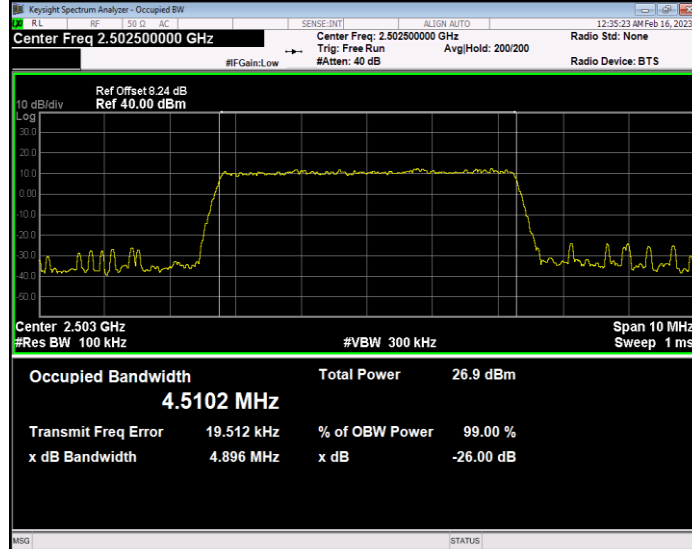

Band7 QPSK BW=5MHz Channel=20775 RB Size=25 Position=#0