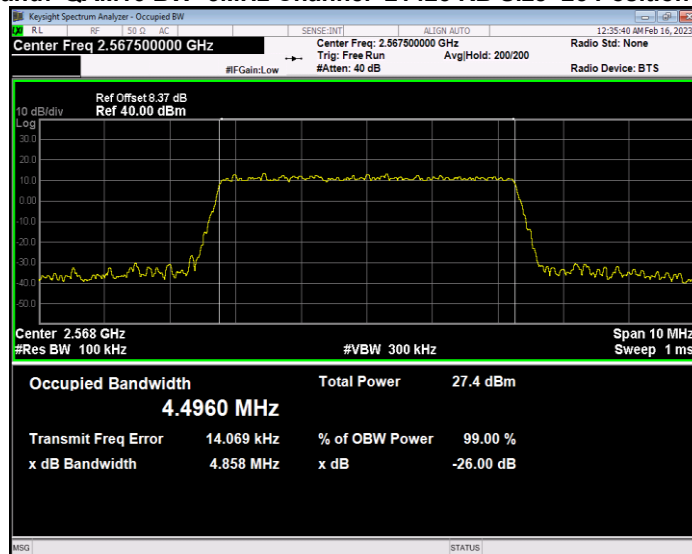

Band7 QAM16 BW=5MHz Channel=20775 RB Size=25 Position=#0

Band7 QAM16 BW=5MHz Channel=21100 RB Size=25 Position=#0

Band7 QAM16 BW=5MHz Channel=21425 RB Size=25 Position=#0

Band7 QPSK BW=10MHz Channel=20800 RB Size=50 Position=#0