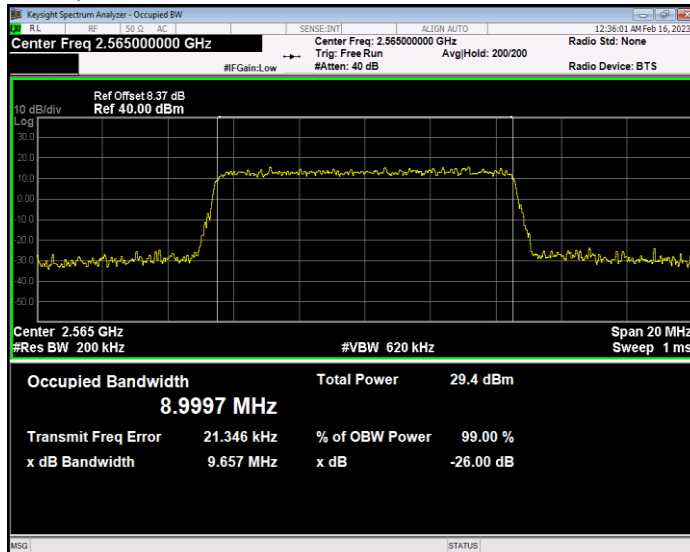

Band7 QPSK BW=10MHz Channel=21400 RB Size=50 Position=#0