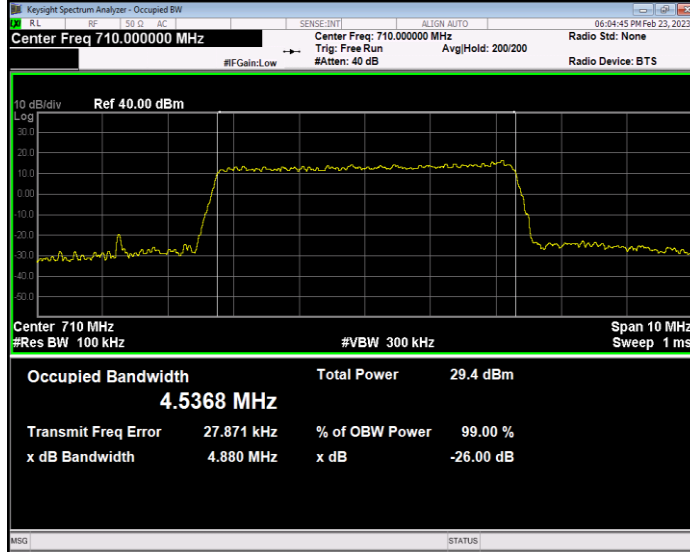

Band17 QAM16 BW=10MHz Channel=23790 RB Size=50 Position=#0

Band17 QAM16 BW=10MHz Channel=23800 RB Size=50 Position=#0

Band17 QAM16 BW=5MHz Channel=23755 RB Size=25 Position=#0

Band17 QAM16 BW=5MHz Channel=23790 RB Size=25 Position=#0