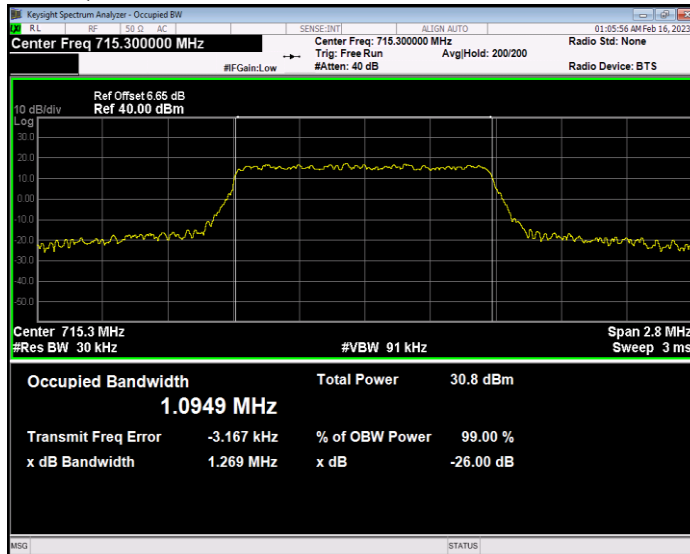

Band12 QPSK BW=1.4MHz Channel=23173 RB Size=6 Position=#0