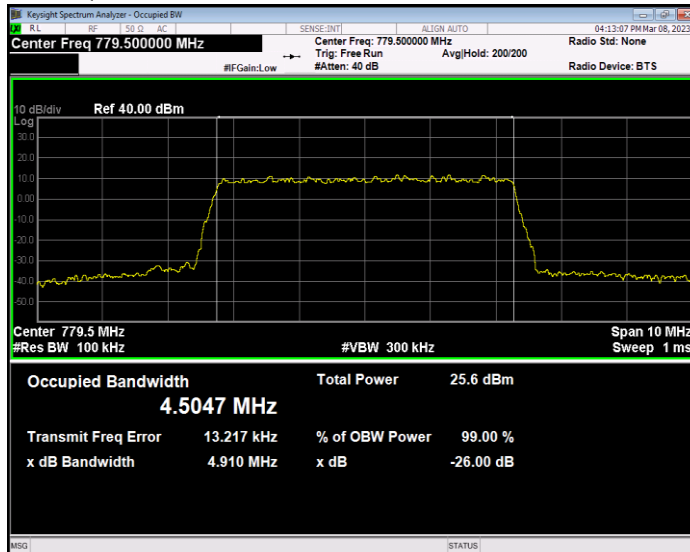

Band13 QPSK BW=5MHz Channel=23205 RB Size=25 Position=#0