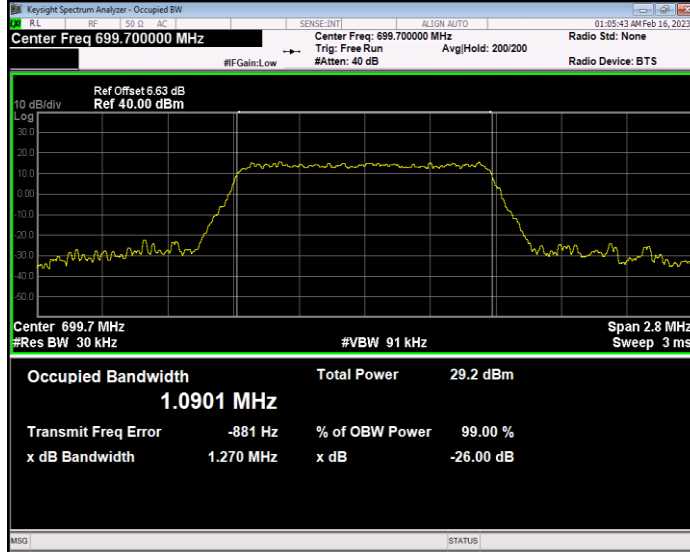

Band7 QPSK BW=5MHz Channel=20775 RB Size=25 Position=#0

Band7 QPSK BW=5MHz Channel=21100 RB Size=25 Position=#0

Band7 QPSK BW=5MHz Channel=21425 RB Size=25 Position=#0

Band12 QAM16 BW=1.4MHz Channel=23017 RB Size=6 Position=#0