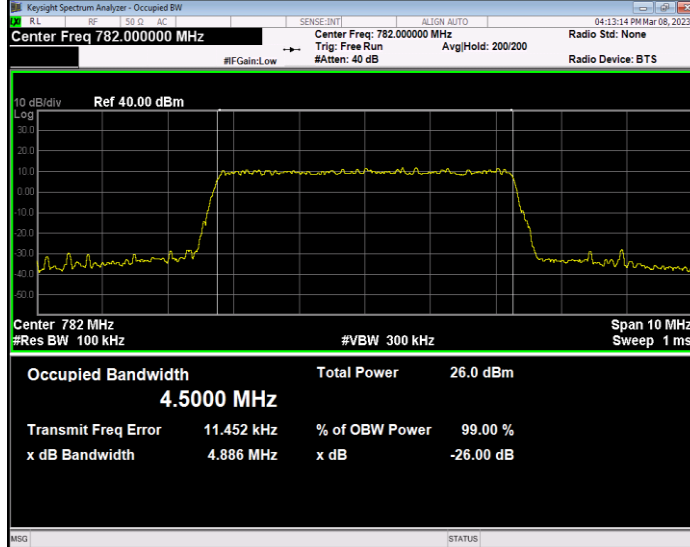

Band13 QPSK BW=5MHz Channel=23230 RB Size=25 Position=#0