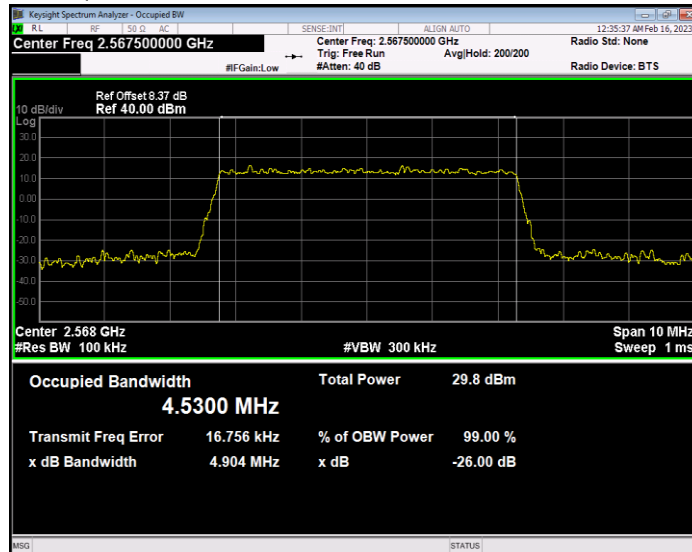

Band7 QPSK BW=5MHz Channel=21425 RB Size=25 Position=#0