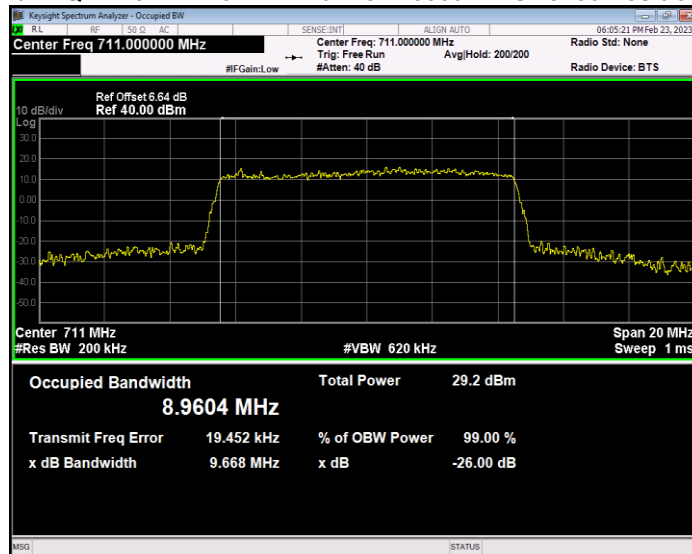

Band17 QAM16 BW=10MHz Channel=23800 RB Size=50 Position=#0