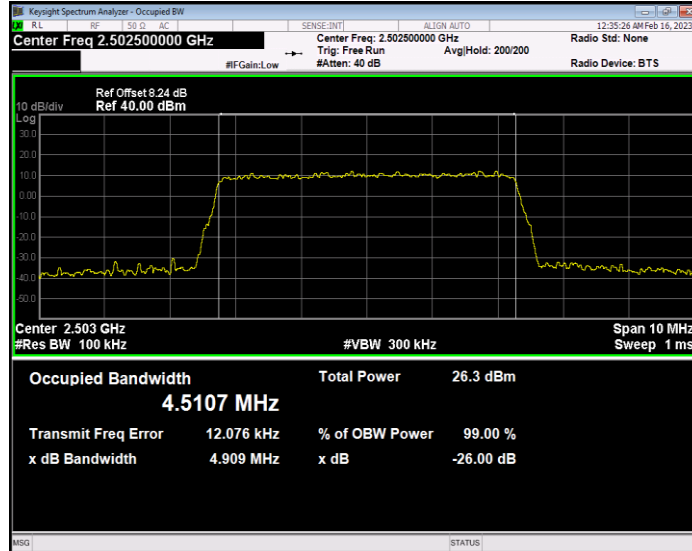

Band7 QAM16 BW=5MHz Channel=20775 RB Size=25 Position=#0

Band7 QAM16 BW=5MHz Channel=21100 RB Size=25 Position=#0

Band7 QAM16 BW=5MHz Channel=21425 RB Size=25 Position=#0

Band7 QPSK BW=10MHz Channel=20800 RB Size=50 Position=#0