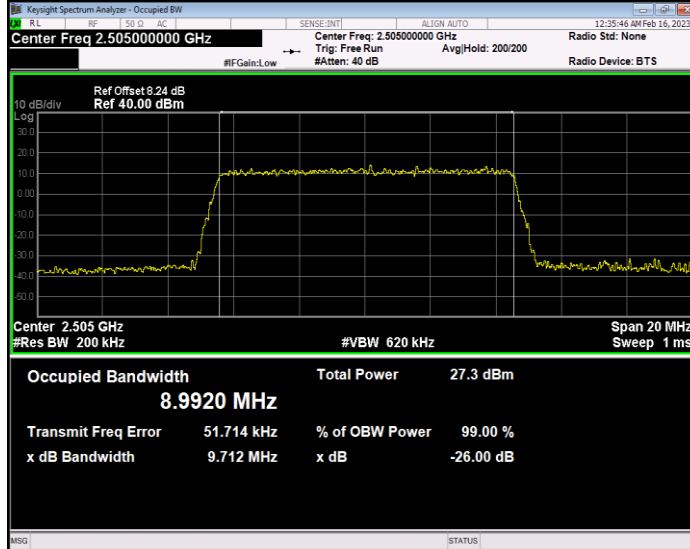

Band7 QAM16 BW=5MHz Channel=20775 RB Size=25 Position=#0

Band7 QAM16 BW=5MHz Channel=21100 RB Size=25 Position=#0

Band7 QAM16 BW=5MHz Channel=21425 RB Size=25 Position=#0

Band7 QPSK BW=10MHz Channel=20800 RB Size=50 Position=#0