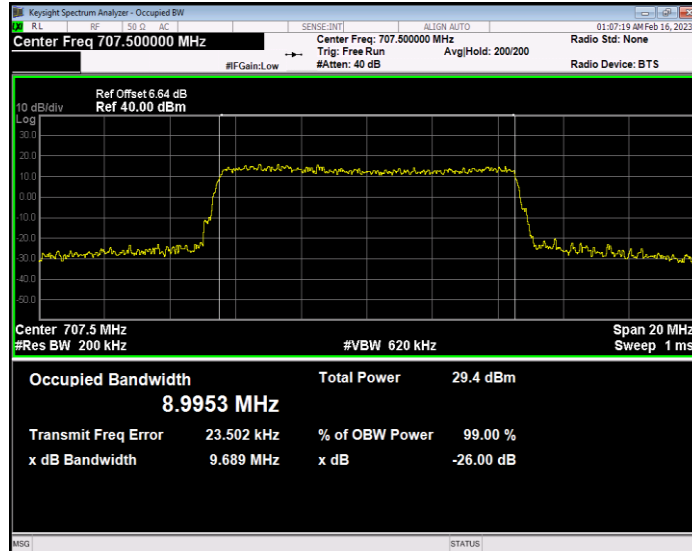

Band12 QAM16 BW=1.4MHz Channel=23095 RB Size=6 Position=#0

Band12 QAM16 BW=1.4MHz Channel=23173 RB Size=6 Position=#0

Band12 QAM16 BW=10MHz Channel=23060 RB Size=50 Position=#0

Band12 QAM16 BW=10MHz Channel=23095 RB Size=50 Position=#0