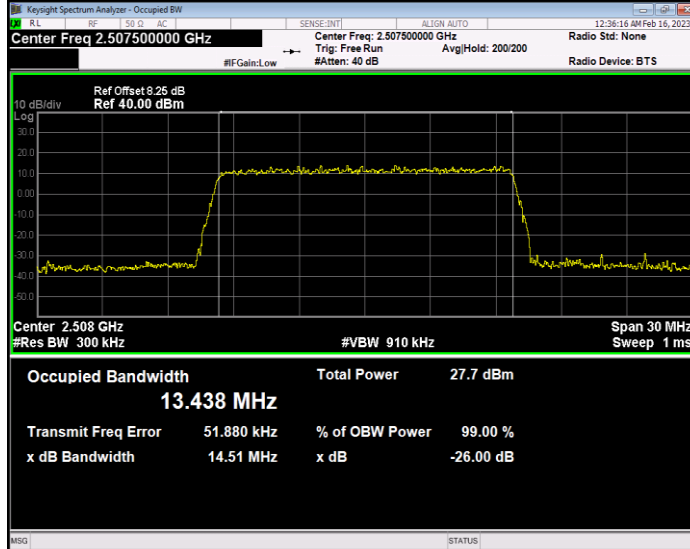

Band7 QPSK BW=15MHz Channel=20825 RB Size=75 Position=#0