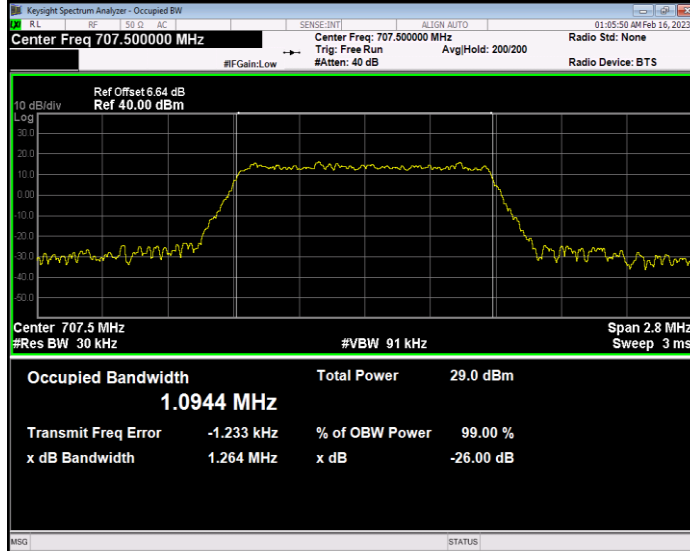

Band12 QAM16 BW=1.4MHz Channel=23095 RB Size=6 Position=#0