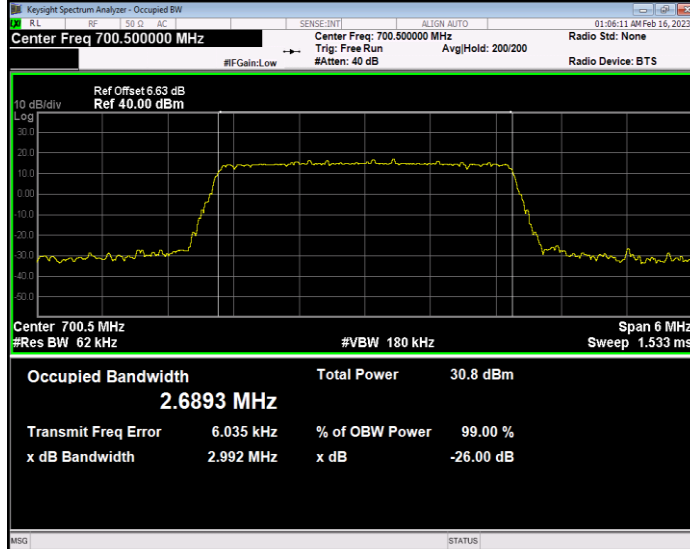

Band12 QPSK BW=3MHz Channel=23025 RB Size=15 Position=#0