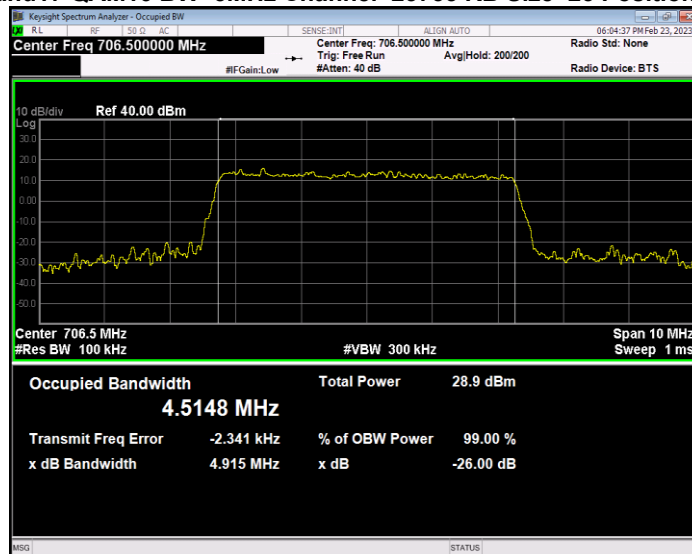

Band17 QAM16 BW=5MHz Channel=23755 RB Size=25 Position=#0