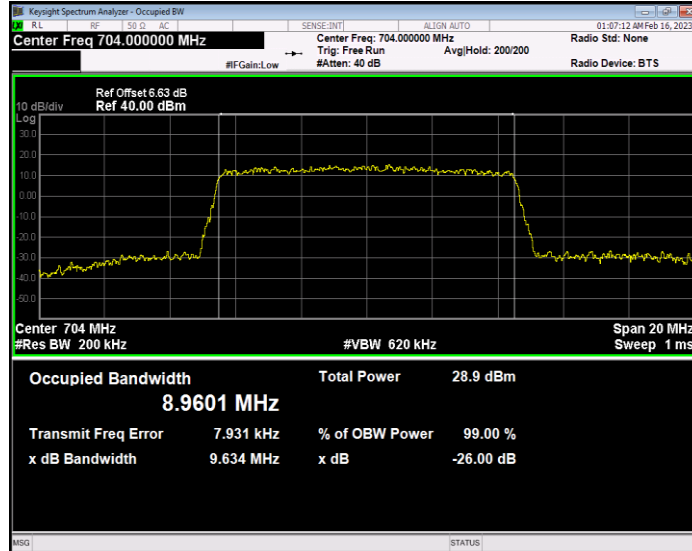

Band12 QAM16 BW=10MHz Channel=23060 RB Size=50 Position=#0