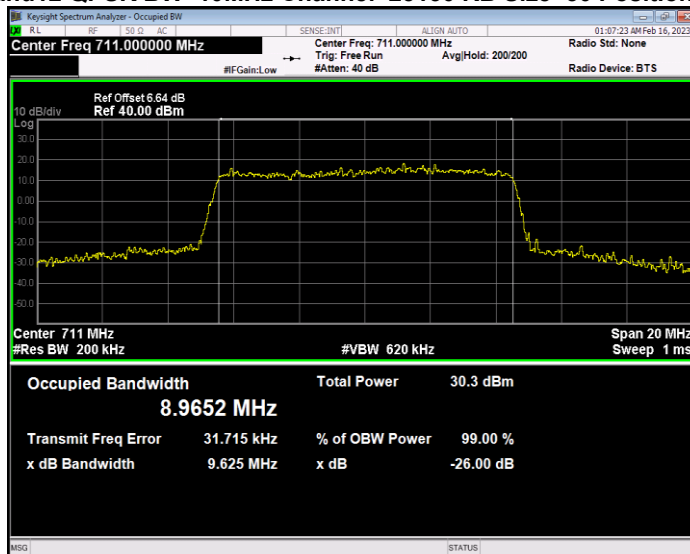

Band12 QPSK BW=10MHz Channel=23130 RB Size=50 Position=#0