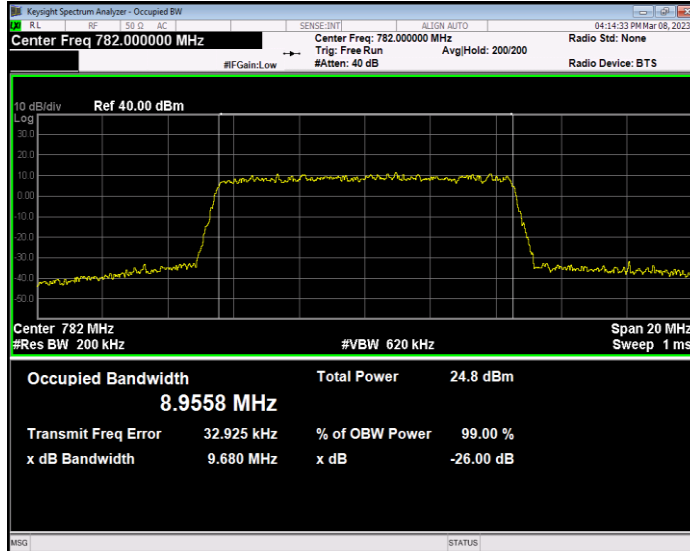

Band12 QPSK BW=5MHz Channel=23035 RB Size=25 Position=#0

Band12 QPSK BW=5MHz Channel=23095 RB Size=25 Position=#0

Band12 QPSK BW=5MHz Channel=23155 RB Size=25 Position=#0

Band13 QAM16 BW=10MHz Channel=23230 RB Size=50 Position=#0