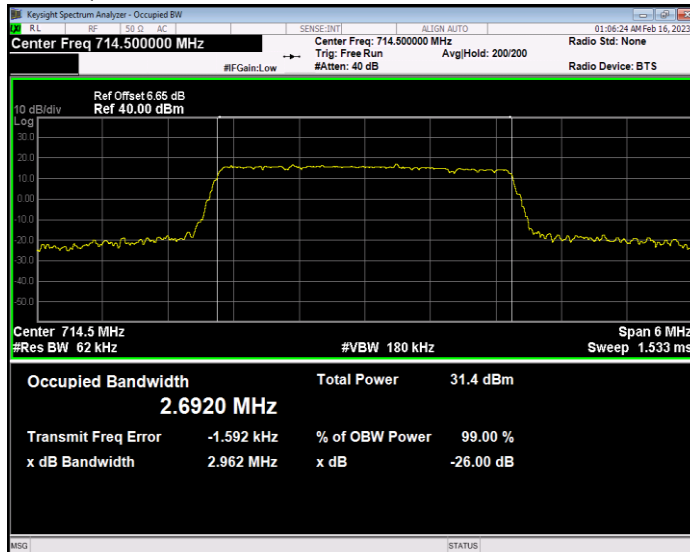

Band12 QPSK BW=10MHz Channel=23130 RB Size=50 Position=#0

Band12 QPSK BW=3MHz Channel=23025 RB Size=15 Position=#0

Band12 QPSK BW=3MHz Channel=23095 RB Size=15 Position=#0

Band12 QPSK BW=3MHz Channel=23165 RB Size=15 Position=#0