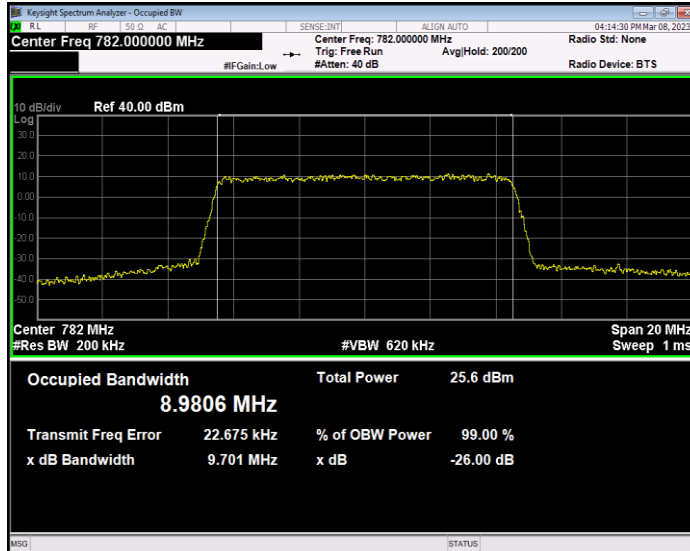

Band13 QAM16 BW=5MHz Channel=23205 RB Size=25 Position=#0

Band13 QAM16 BW=5MHz Channel=23230 RB Size=25 Position=#0

Band13 QAM16 BW=5MHz Channel=23255 RB Size=25 Position=#0

Band13 QPSK BW=10MHz Channel=23230 RB Size=50 Position=#0