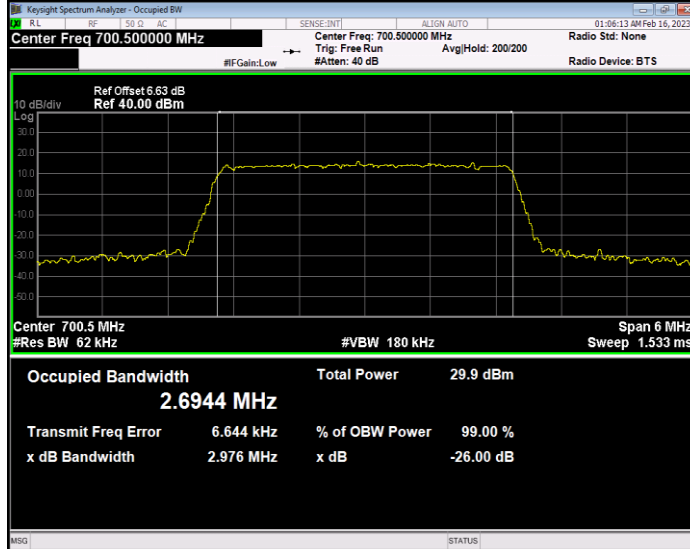

Band12 QAM16 BW=3MHz Channel=23025 RB Size=15 Position=#0