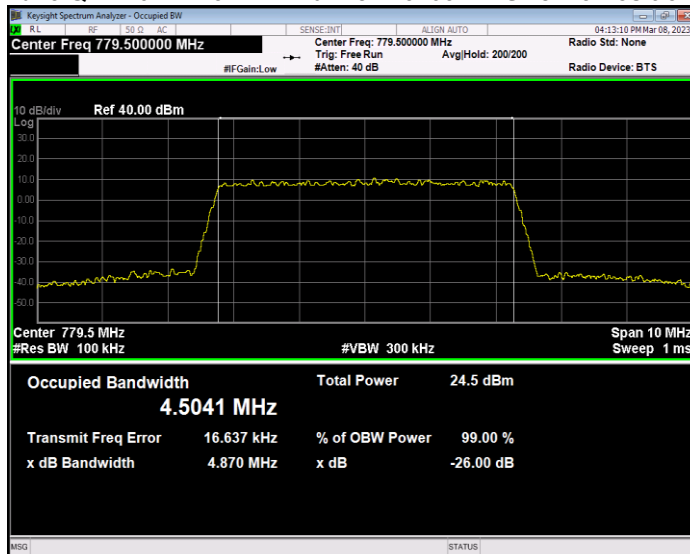

Band13 QAM16 BW=5MHz Channel=23205 RB Size=25 Position=#0