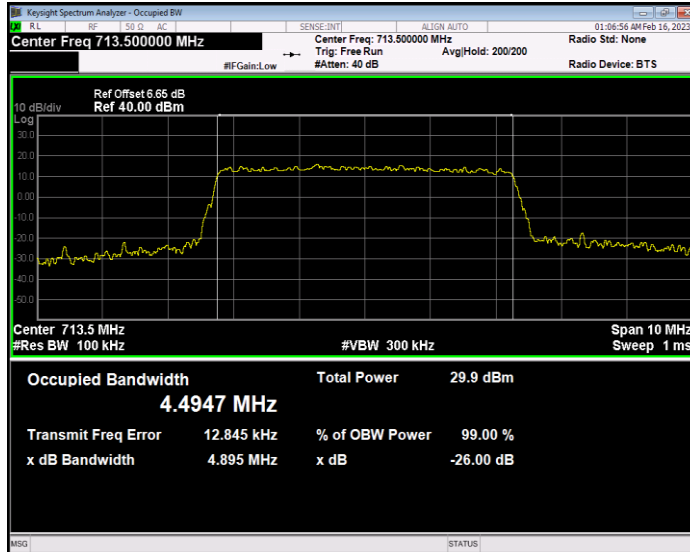

Band12 QAM16 BW=5MHz Channel=23155 RB Size=25 Position=#0