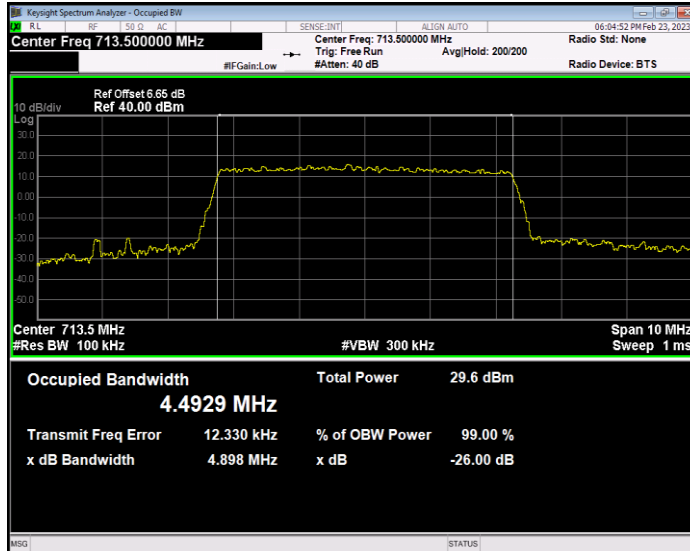

Band17 QAM16 BW=5MHz Channel=23825 RB Size=25 Position=#0