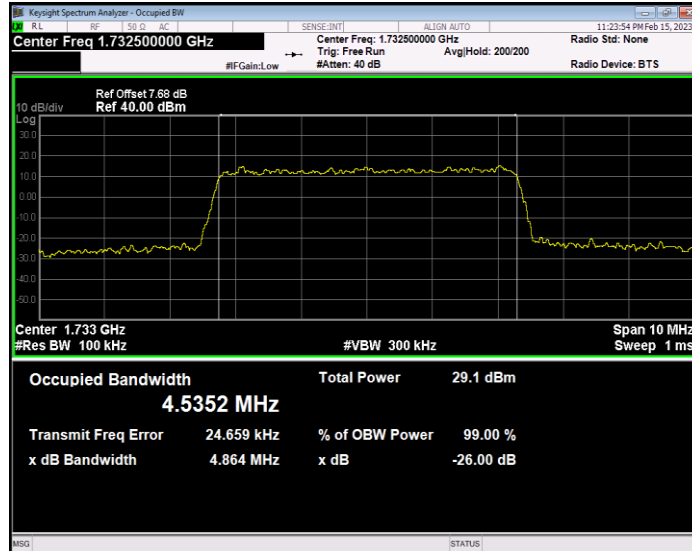

**Band4 QAM16 BW=5MHz Channel=19975 RB Size=25 Position=#0**

**Band4 QAM16 BW=5MHz Channel=20175 RB Size=25 Position=#0**

**Band4 QAM16 BW=5MHz Channel=20375 RB Size=25 Position=#0**

**Band4 QPSK BW=1.4MHz Channel=19957 RB Size=6 Position=#0**