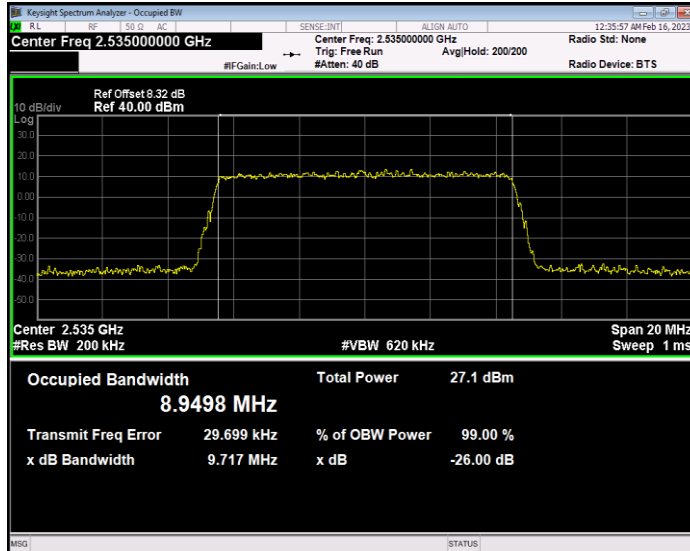

Band7 QAM16 BW=10MHz Channel=21100 RB Size=50 Position=#0