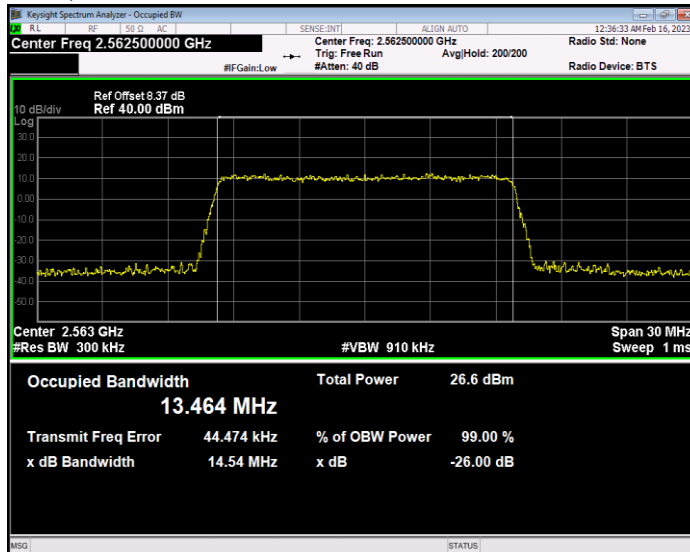

Band7 QAM16 BW=15MHz Channel=21375 RB Size=75 Position=#0