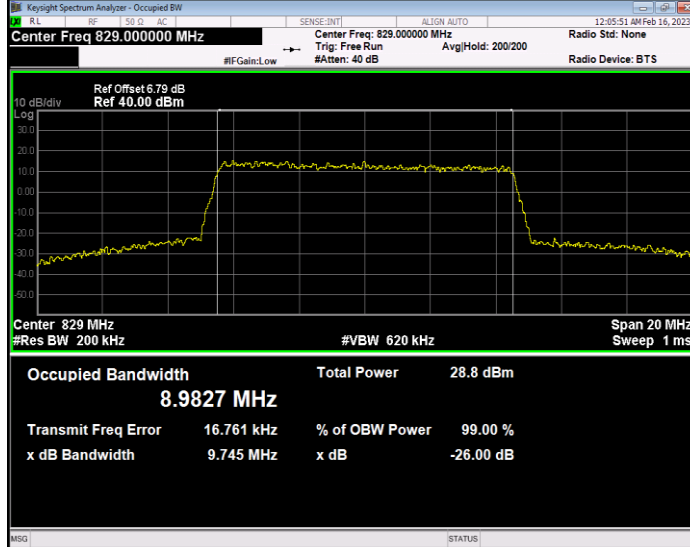

Band5 QPSK BW=10MHz Channel=20450 RB Size=50 Position=#0