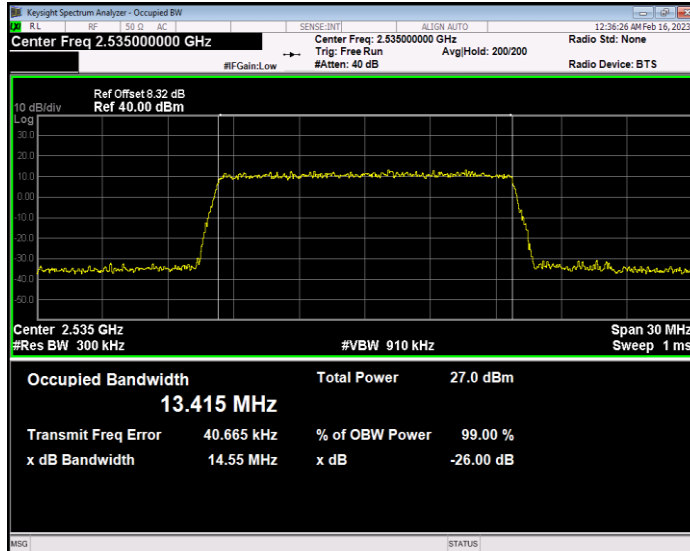

Band7 QAM16 BW=15MHz Channel=21100 RB Size=75 Position=#0