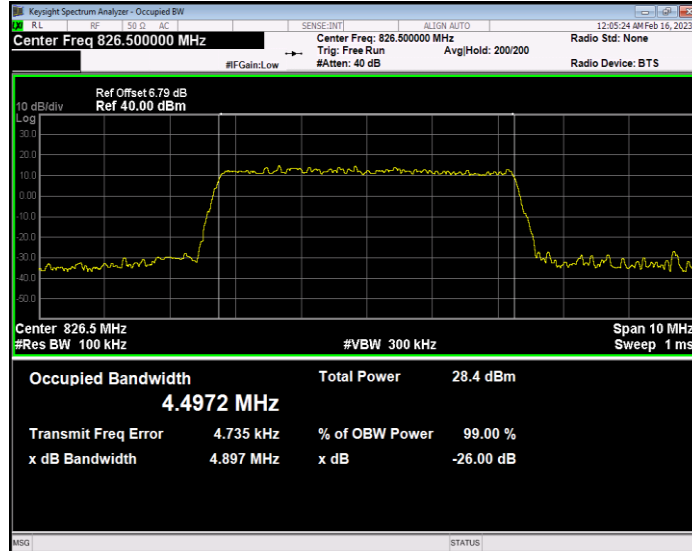

Band5 QAM16 BW=5MHz Channel=20425 RB Size=25 Position=#0