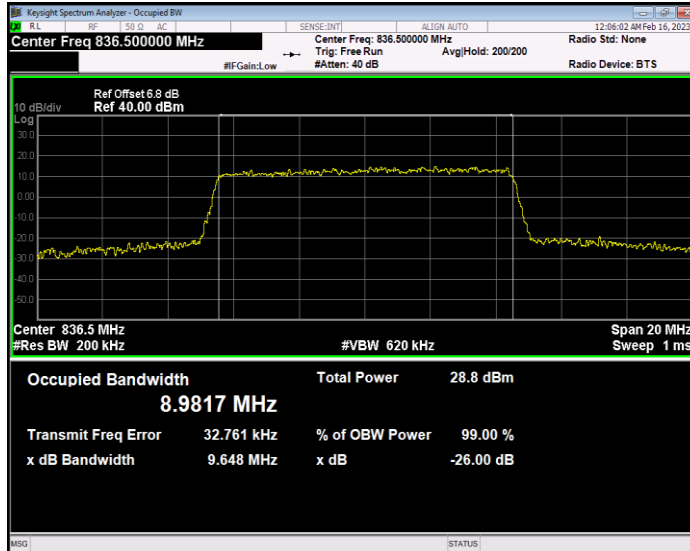

Band5 QAM16 BW=10MHz Channel=20525 RB Size=50 Position=#0