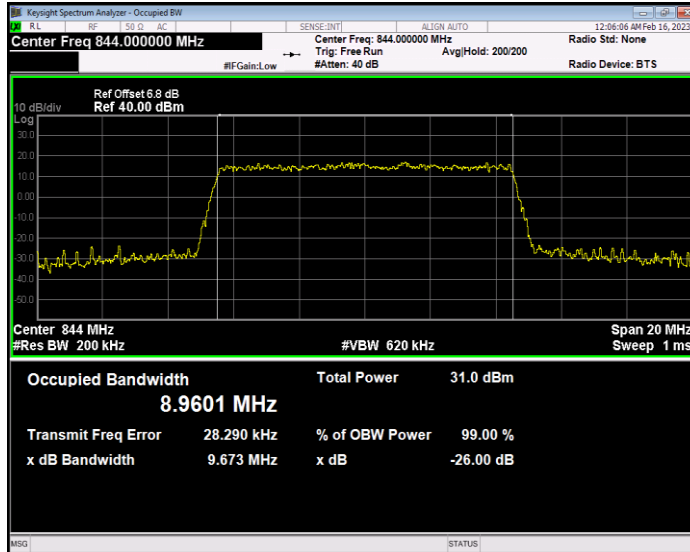

Band5 QPSK BW=10MHz Channel=20600 RB Size=50 Position=#0