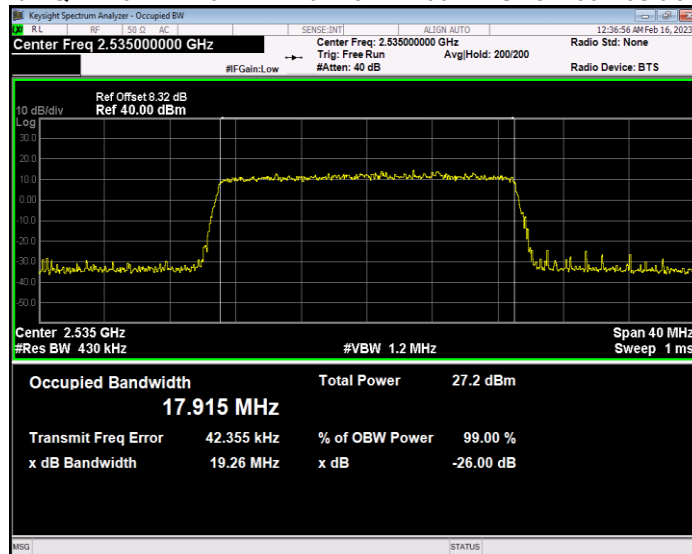

Band7 QAM16 BW=20MHz Channel=21100 RB Size=100 Position=#0