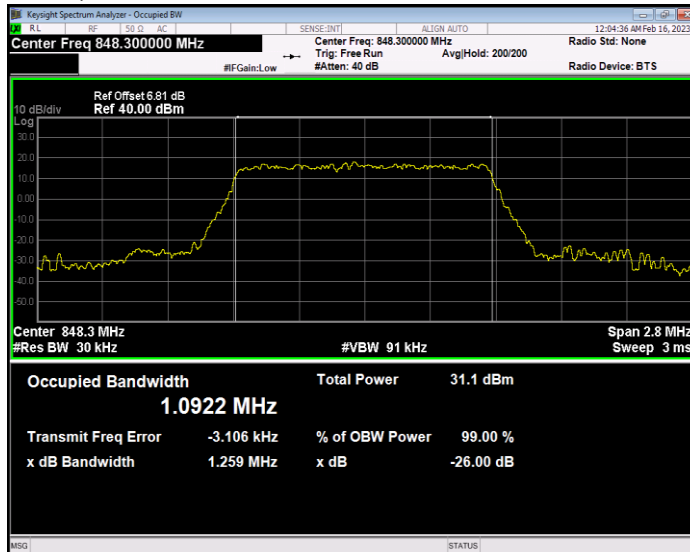

**Band5 QAM16 BW=5MHz Channel=20625 RB Size=25 Position=#0**

**Band5 QPSK BW=1.4MHz Channel=20407 RB Size=6 Position=#0**

**Band5 QPSK BW=1.4MHz Channel=20525 RB Size=6 Position=#0**

**Band5 QPSK BW=1.4MHz Channel=20643 RB Size=6 Position=#0**