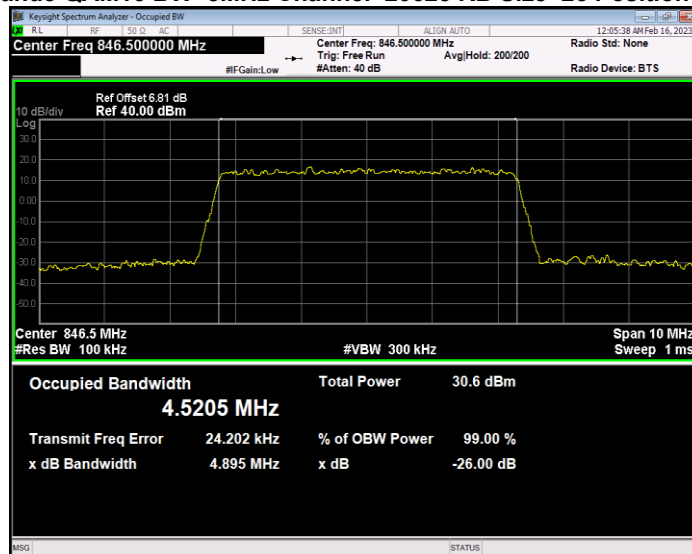

Band5 QAM16 BW=5MHz Channel=20625 RB Size=25 Position=#0