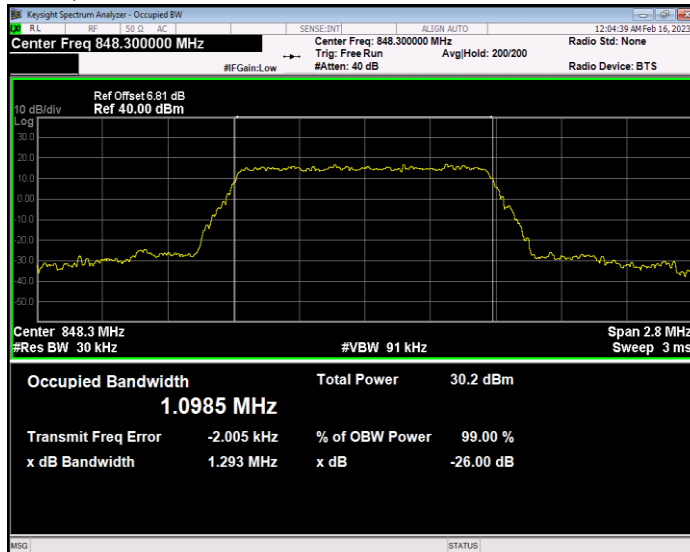

**Band4 QPSK BW=5MHz Channel=20375 RB Size=25 Position=#0**

**Band5 QAM16 BW=1.4MHz Channel=20407 RB Size=6 Position=#0**

**Band5 QAM16 BW=1.4MHz Channel=20525 RB Size=6 Position=#0**

**Band5 QAM16 BW=1.4MHz Channel=20643 RB Size=6 Position=#0**