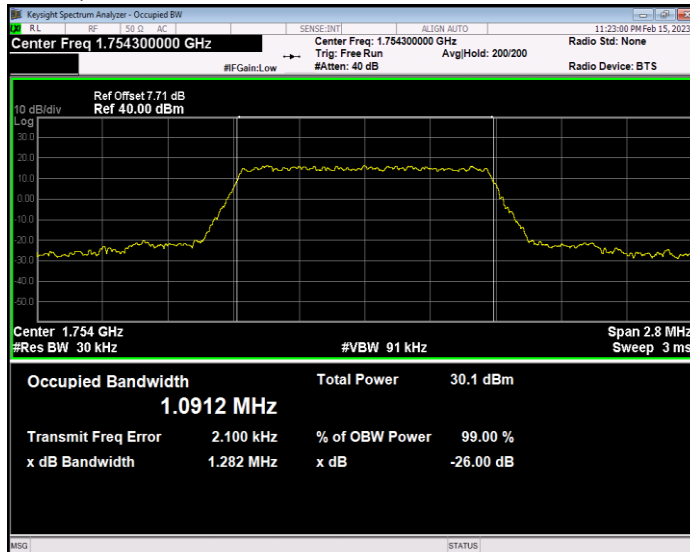

Band4 QPSK BW=1.4MHz Channel=20393 RB Size=6 Position=#0