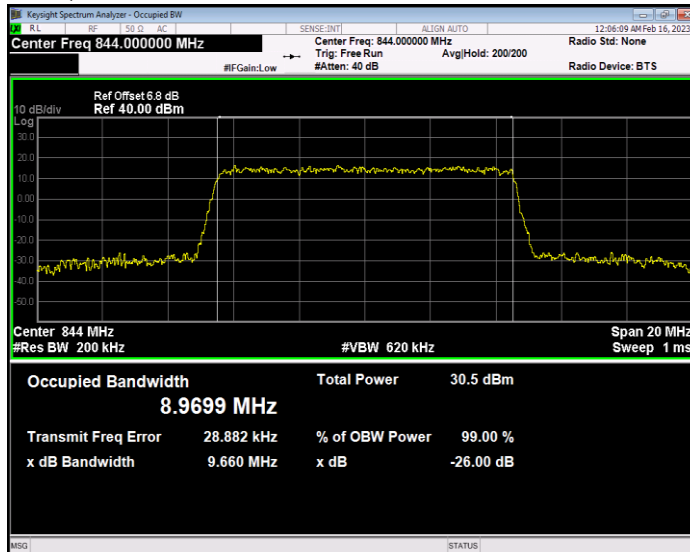

Band5 QAM16 BW=10MHz Channel=20600 RB Size=50 Position=#0