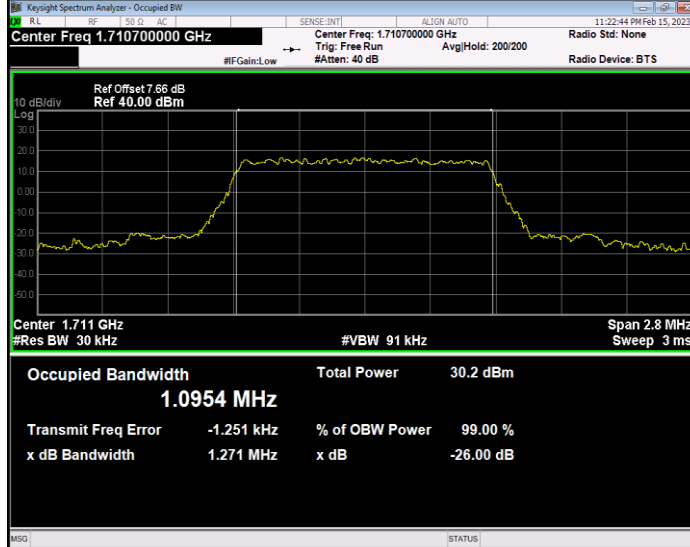

**Band4 QAM16 BW=5MHz Channel=19975 RB Size=25 Position=#0**

**Band4 QAM16 BW=5MHz Channel=20175 RB Size=25 Position=#0**

**Band4 QAM16 BW=5MHz Channel=20375 RB Size=25 Position=#0**

**Band4 QPSK BW=1.4MHz Channel=19957 RB Size=6 Position=#0**