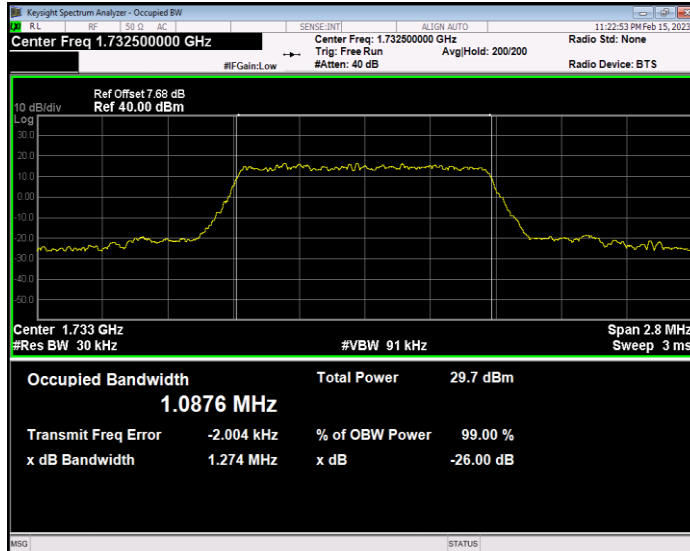

Band4 QPSK BW=1.4MHz Channel=20175 RB Size=6 Position=#0