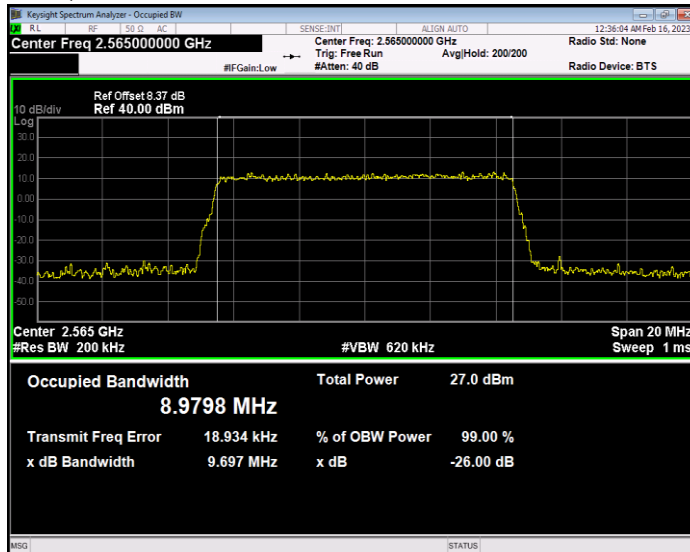

**Band5 QPSK BW=5MHz Channel=20625 RB Size=25 Position=#0**

**Band7 QAM16 BW=10MHz Channel=20800 RB Size=50 Position=#0**

**Band7 QAM16 BW=10MHz Channel=21100 RB Size=50 Position=#0**

**Band7 QAM16 BW=10MHz Channel=21400 RB Size=50 Position=#0**