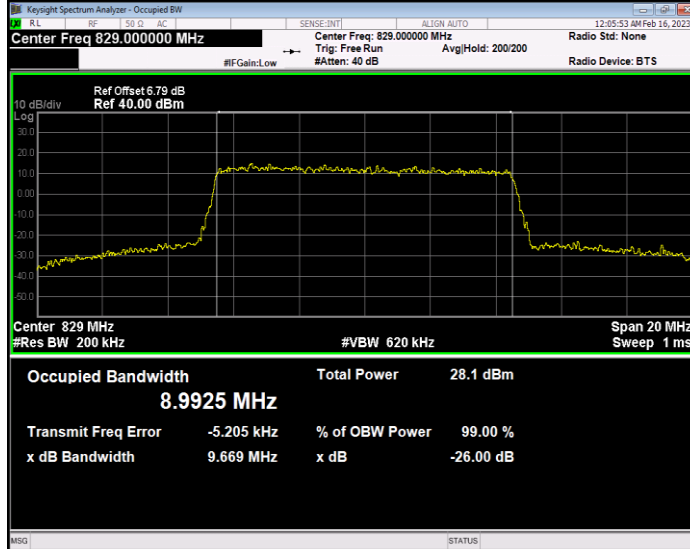

Band5 QAM16 BW=10MHz Channel=20450 RB Size=50 Position=#0