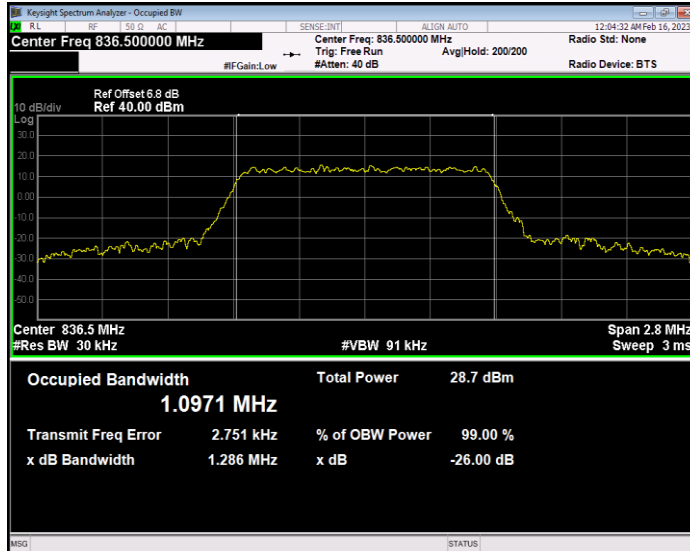

Band5 QAM16 BW=1.4MHz Channel=20525 RB Size=6 Position=#0