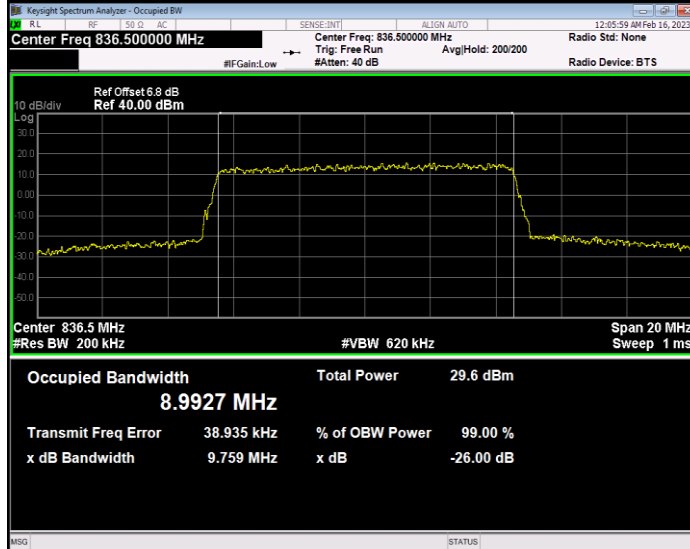

Band5 QPSK BW=10MHz Channel=20525 RB Size=50 Position=#0