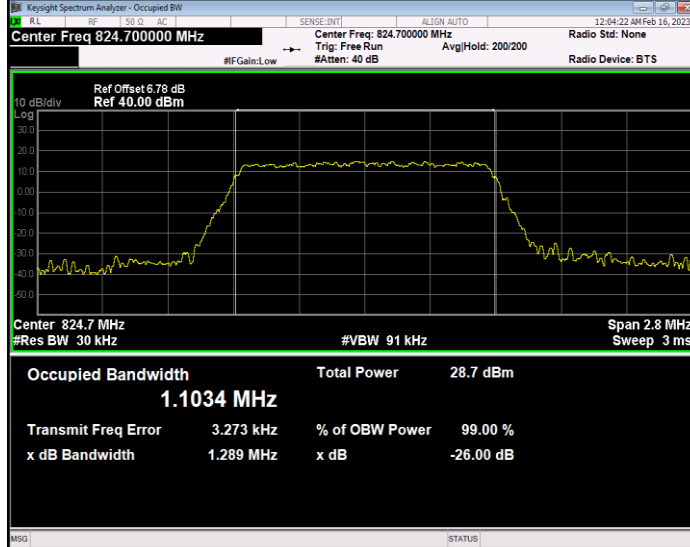

Band5 QPSK BW=1.4MHz Channel=20407 RB Size=6 Position=#0