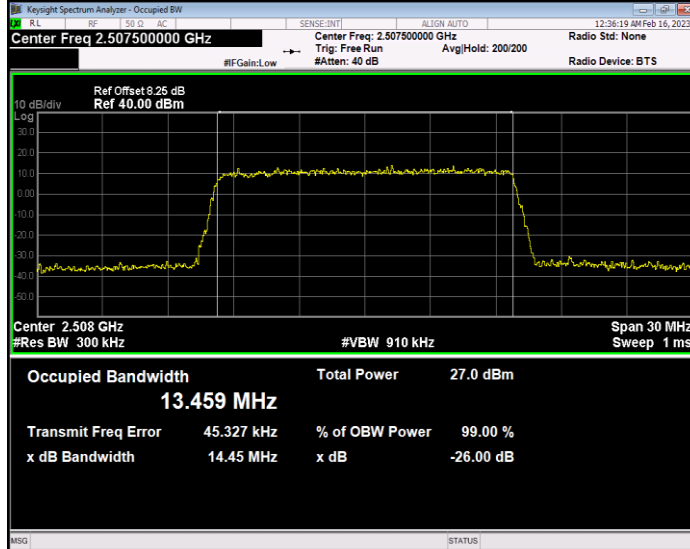

Band7 QAM16 BW=15MHz Channel=20825 RB Size=75 Position=#0