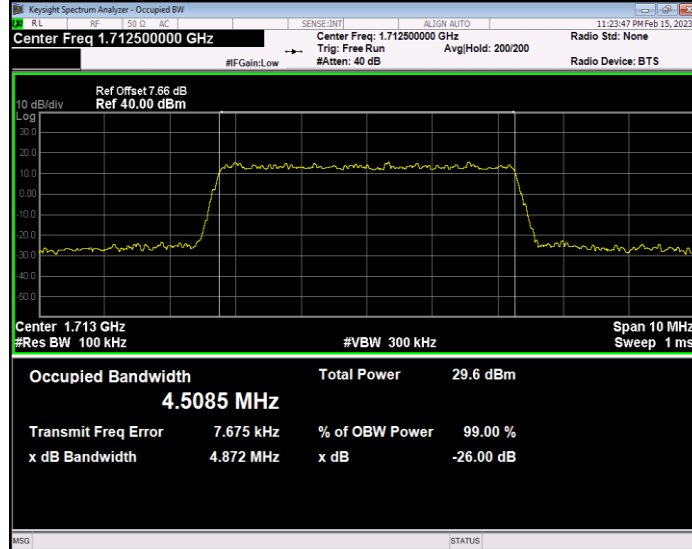

**Band4 QAM16 BW=5MHz Channel=19975 RB Size=25 Position=#0**

**Band4 QAM16 BW=5MHz Channel=20175 RB Size=25 Position=#0**

**Band4 QAM16 BW=5MHz Channel=20375 RB Size=25 Position=#0**

**Band4 QPSK BW=1.4MHz Channel=19957 RB Size=6 Position=#0**