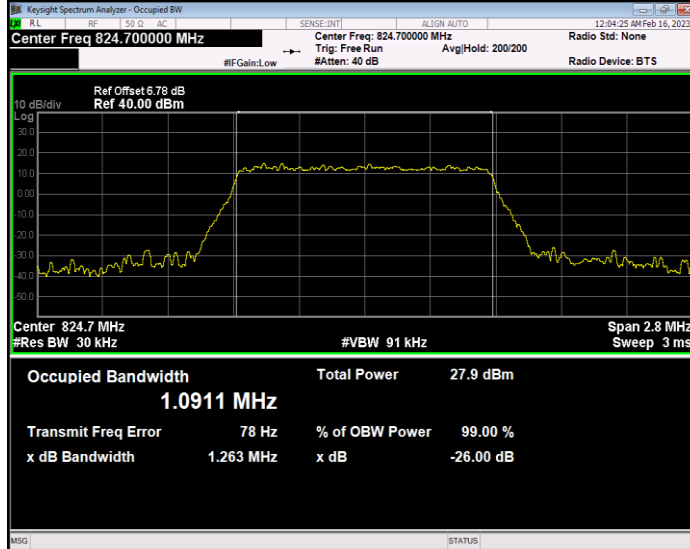

Band5 QAM16 BW=1.4MHz Channel=20407 RB Size=6 Position=#0