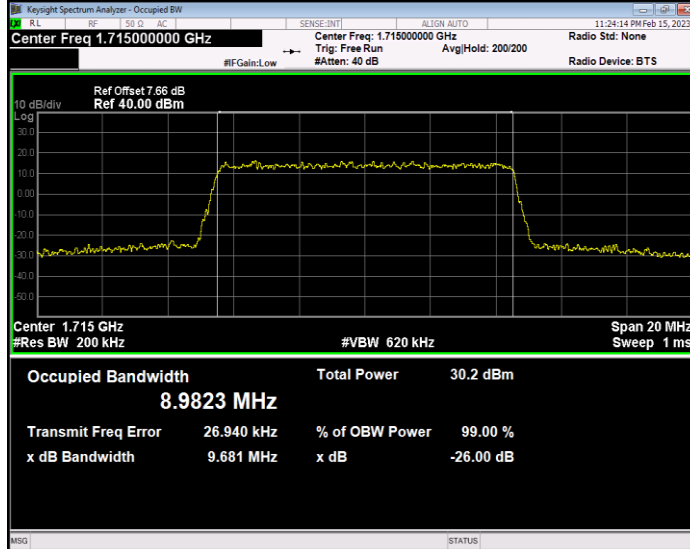

Band4 QPSK BW=10MHz Channel=20000 RB Size=50 Position=#0