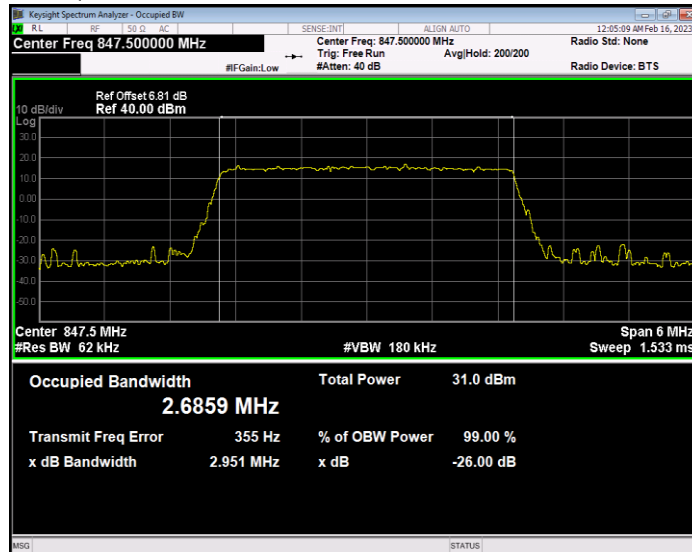

Band5 QAM16 BW=3MHz Channel=20635 RB Size=15 Position=#0