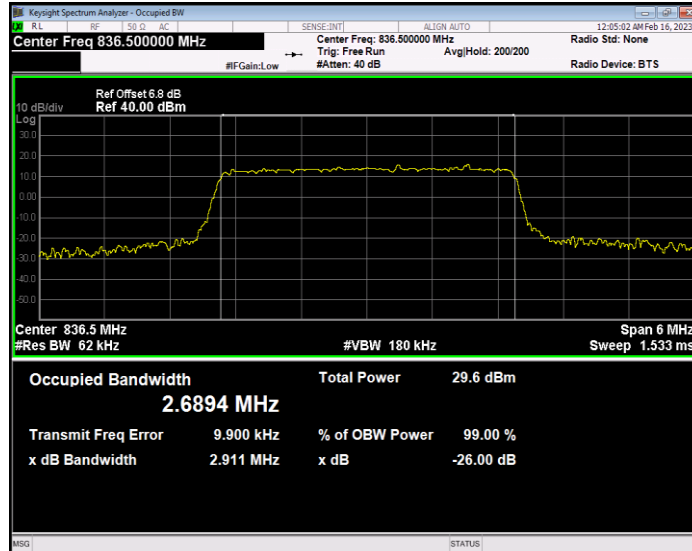

Band5 QAM16 BW=3MHz Channel=20525 RB Size=15 Position=#0