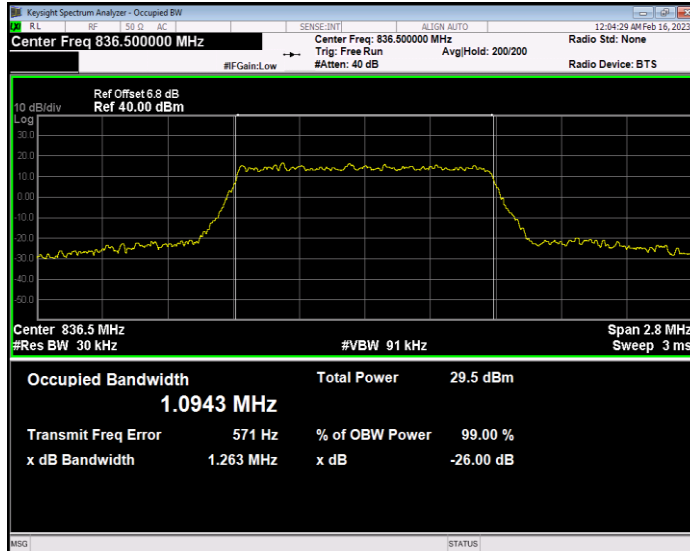

Band5 QPSK BW=1.4MHz Channel=20525 RB Size=6 Position=#0