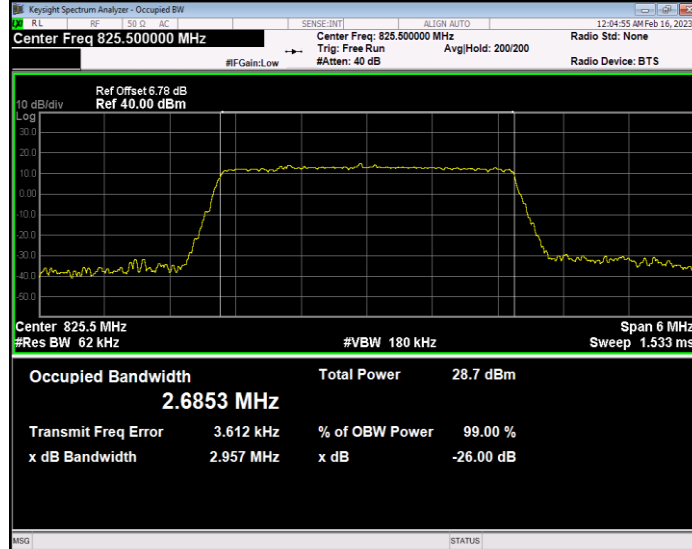

**Band5 QAM16 BW=10MHz Channel=20450 RB Size=50 Position=#0**

**Band5 QAM16 BW=10MHz Channel=20525 RB Size=50 Position=#0**

**Band5 QAM16 BW=10MHz Channel=20600 RB Size=50 Position=#0**

**Band5 QAM16 BW=3MHz Channel=20415 RB Size=15 Position=#0**