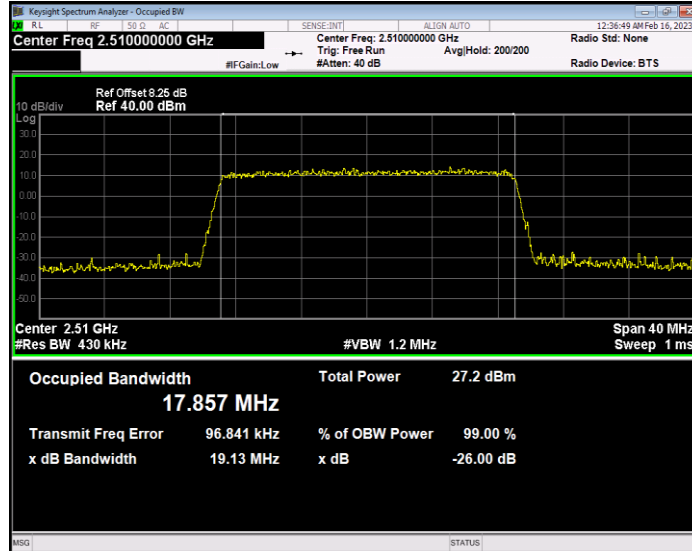

**Band7 QAM16 BW=15MHz Channel=20825 RB Size=75 Position=#0**

**Band7 QAM16 BW=15MHz Channel=21100 RB Size=75 Position=#0**

**Band7 QAM16 BW=15MHz Channel=21375 RB Size=75 Position=#0**

**Band7 QAM16 BW=20MHz Channel=20850 RB Size=100 Position=#0**