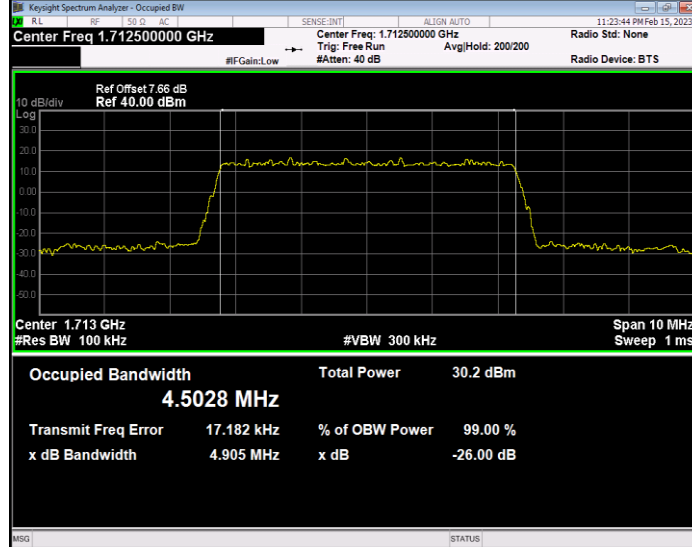

Band4 QPSK BW=5MHz Channel=19975 RB Size=25 Position=#0