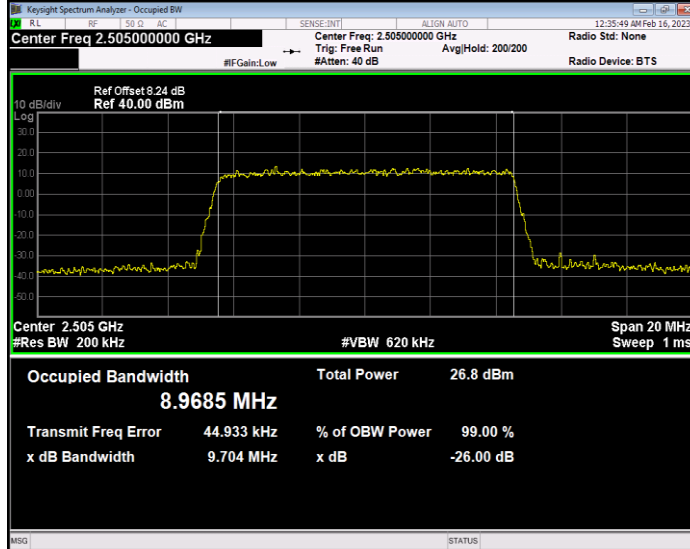

Band7 QAM16 BW=10MHz Channel=20800 RB Size=50 Position=#0