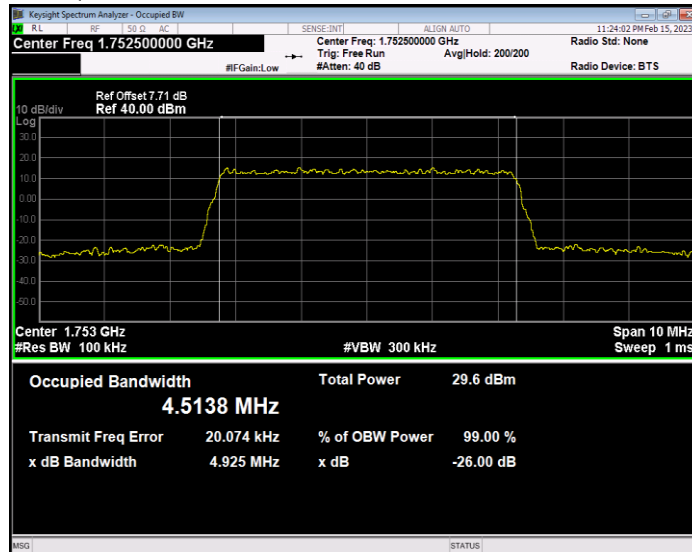

**Band4 QAM16 BW=5MHz Channel=19975 RB Size=25 Position=#0**

**Band4 QAM16 BW=5MHz Channel=20175 RB Size=25 Position=#0**

**Band4 QAM16 BW=5MHz Channel=20375 RB Size=25 Position=#0**

**Band4 QPSK BW=1.4MHz Channel=19957 RB Size=6 Position=#0**