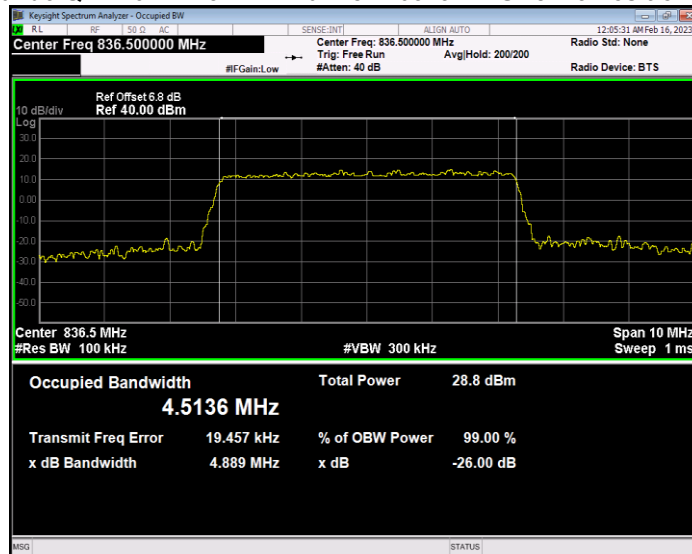

**Band5 QAM16 BW=3MHz Channel=20525 RB Size=15 Position=#0**

**Band5 QAM16 BW=3MHz Channel=20635 RB Size=15 Position=#0**

**Band5 QAM16 BW=5MHz Channel=20425 RB Size=25 Position=#0**

**Band5 QAM16 BW=5MHz Channel=20525 RB Size=25 Position=#0**