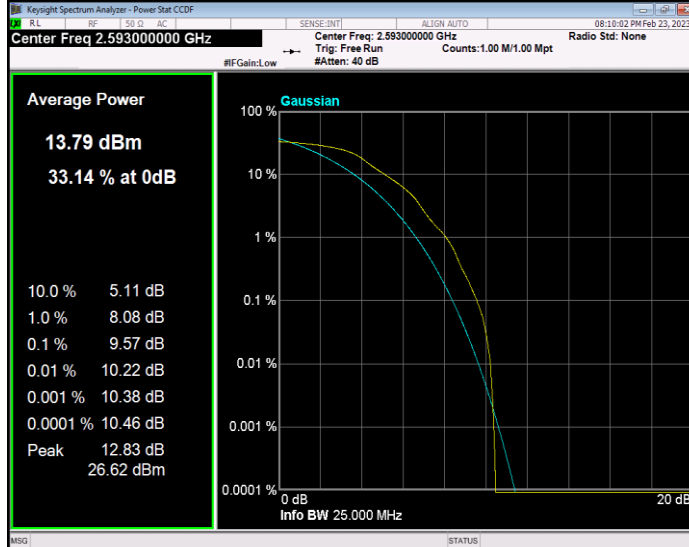

Band41 QPSK BW=5MHz Channel=40620 RB Size=1 Position=#0

Band41 QPSK BW=5MHz Channel=41565 RB Size=1 Position=#0

Band66 QAM16 BW=1.4MHz Channel=131979 RB Size=1 Position=#0

Band66 QAM16 BW=1.4MHz Channel=132322 RB Size=1 Position=#0