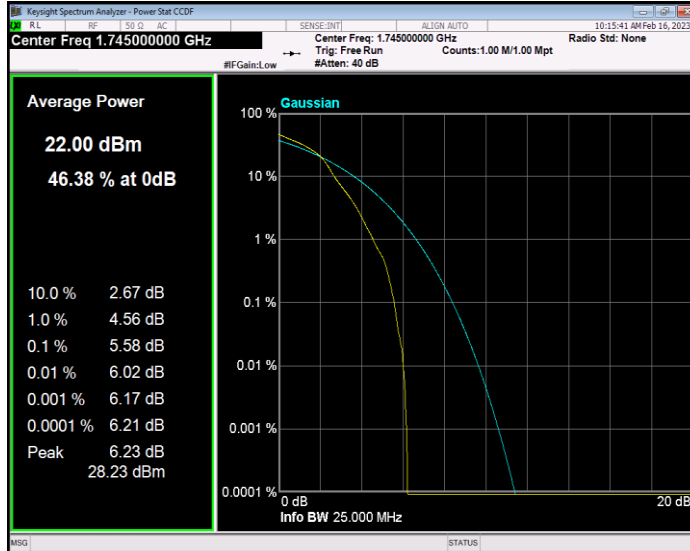

Band66 QAM16 BW=10MHz Channel=132322 RB Size=1 Position=#0