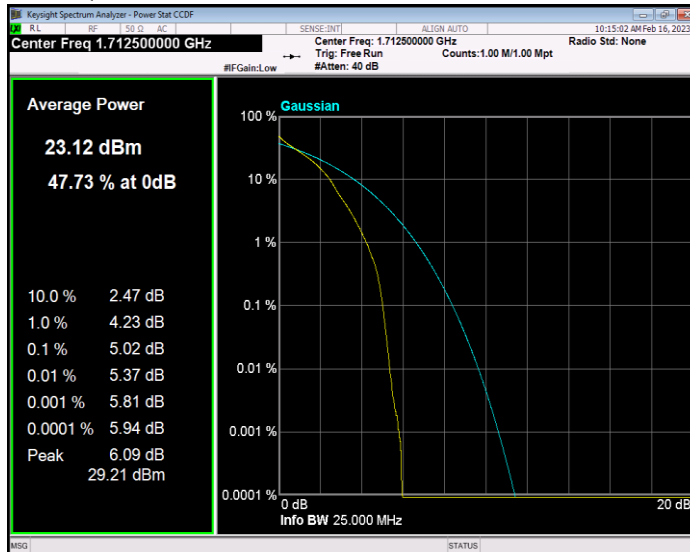

Band66 QPSK BW=3MHz Channel=131987 RB Size=1 Position=#0

Band66 QPSK BW=3MHz Channel=132322 RB Size=1 Position=#0

Band66 QPSK BW=3MHz Channel=132657 RB Size=1 Position=#0

Band66 QPSK BW=5MHz Channel=131997 RB Size=1 Position=#0