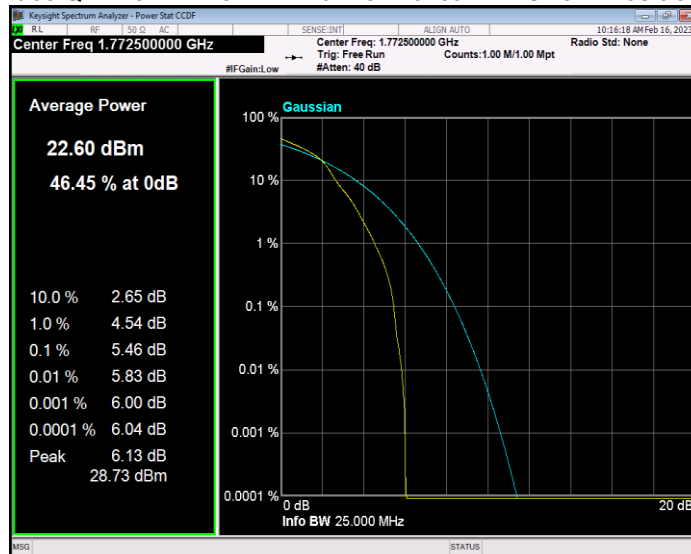

Band66 QAM16 BW=15MHz Channel=132597 RB Size=1 Position=#0