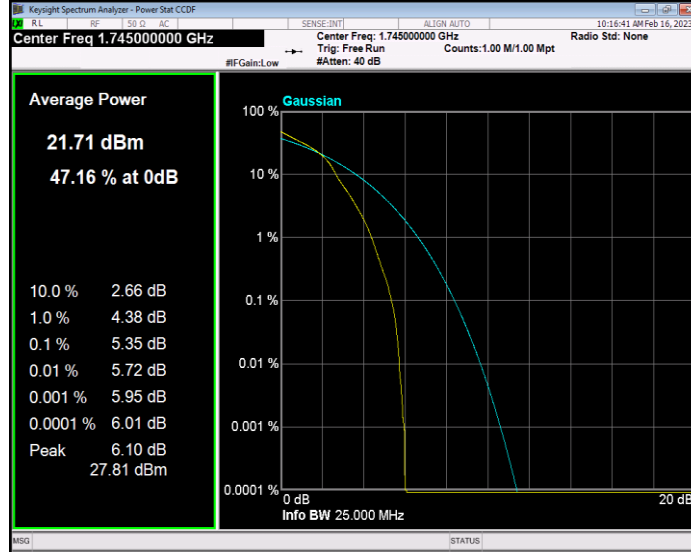

Band66 QAM16 BW=20MHz Channel=132322 RB Size=1 Position=#0