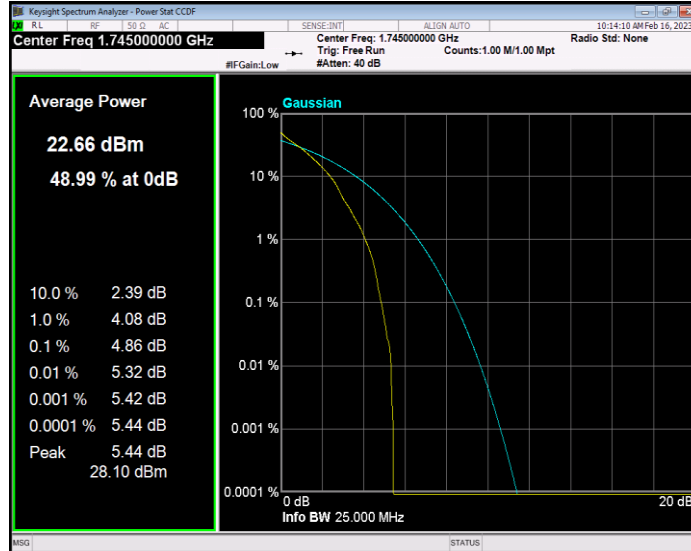

Band66 QPSK BW=1.4MHz Channel=132322 RB Size=1 Position=#0