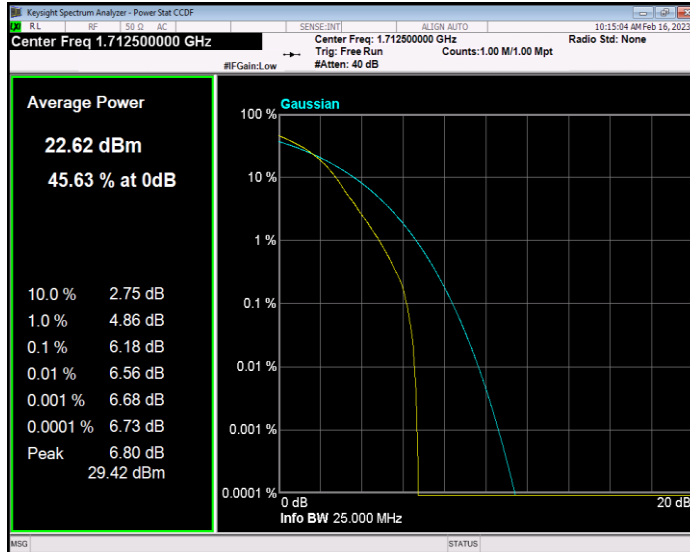

Band66 QAM16 BW=5MHz Channel=131997 RB Size=1 Position=#0