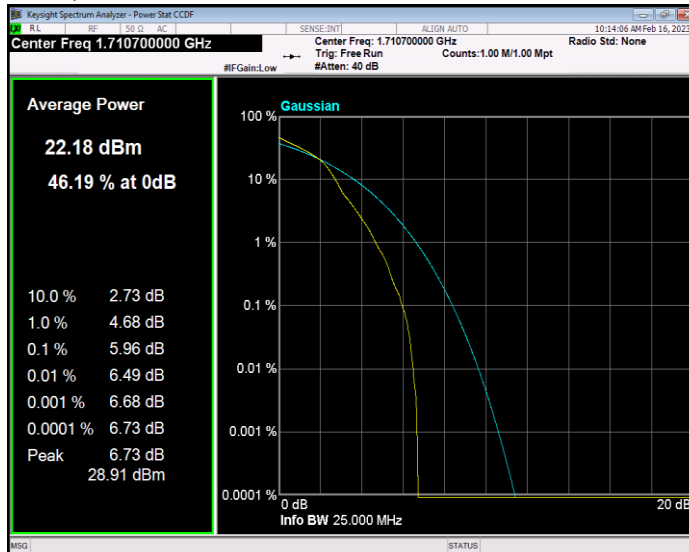

Band41 QPSK BW=5MHz Channel=40620 RB Size=1 Position=#0

Band41 QPSK BW=5MHz Channel=41565 RB Size=1 Position=#0

Band66 QAM16 BW=1.4MHz Channel=131979 RB Size=1 Position=#0

Band66 QAM16 BW=1.4MHz Channel=132322 RB Size=1 Position=#0