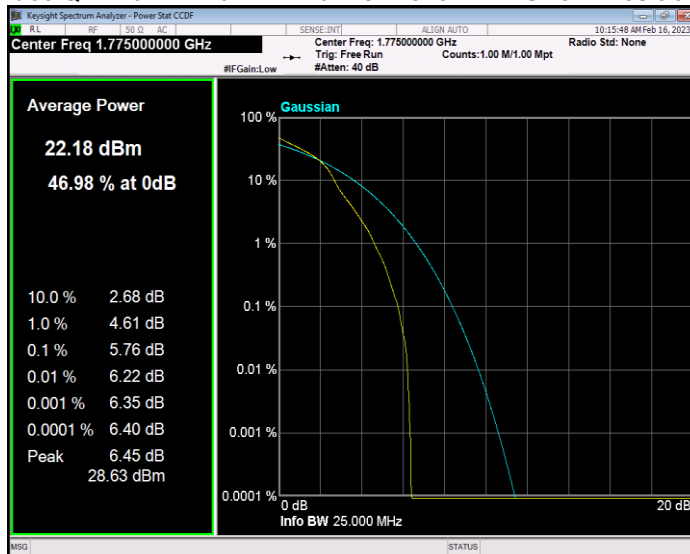

Band66 QAM16 BW=1.4MHz Channel=132665 RB Size=1 Position=#0

Band66 QAM16 BW=10MHz Channel=132022 RB Size=1 Position=#0

Band66 QAM16 BW=10MHz Channel=132322 RB Size=1 Position=#0

Band66 QAM16 BW=10MHz Channel=132622 RB Size=1 Position=#0