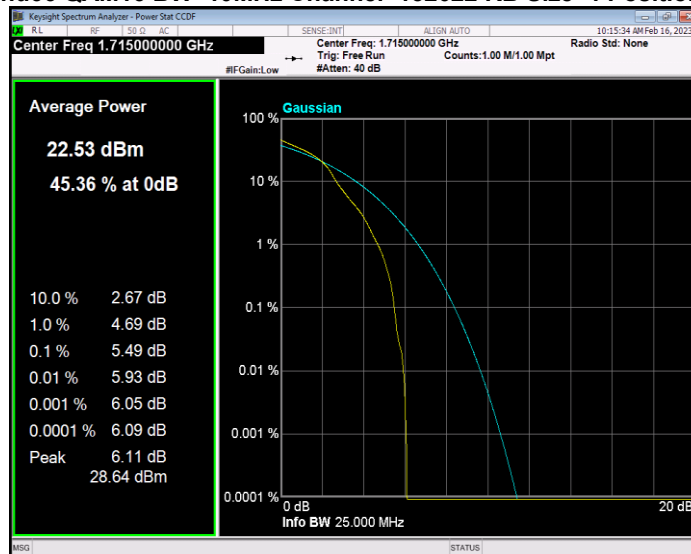

Band66 QAM16 BW=10MHz Channel=132022 RB Size=1 Position=#0