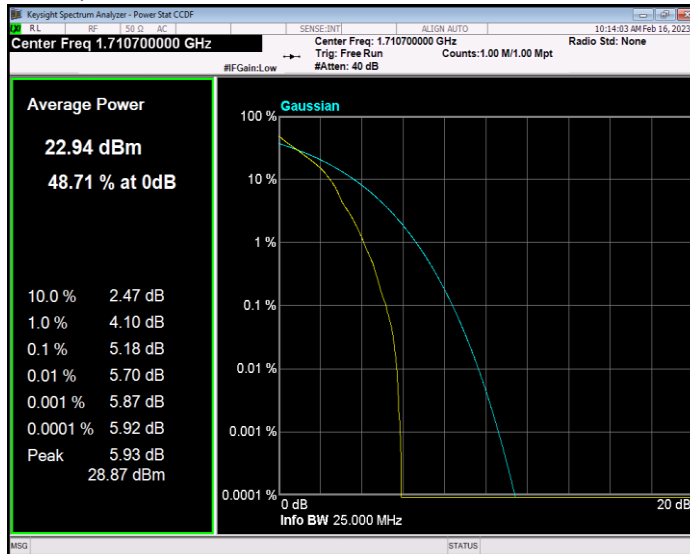

Band66 QPSK BW=1.4MHz Channel=131979 RB Size=1 Position=#0