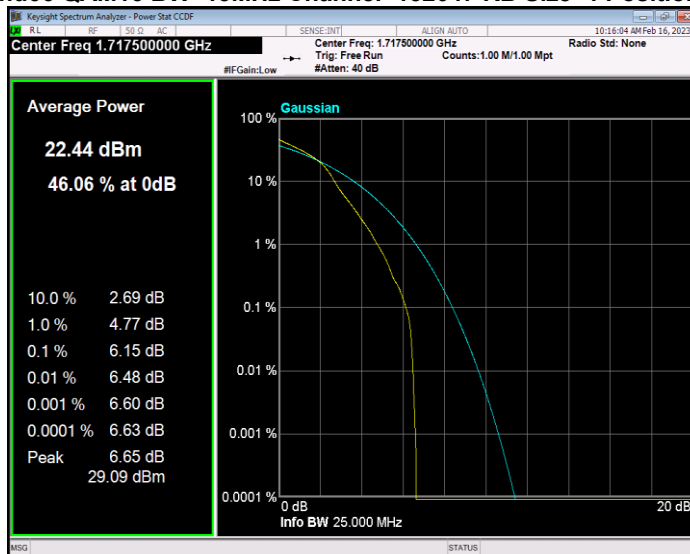

Band66 QAM16 BW=15MHz Channel=132047 RB Size=1 Position=#0