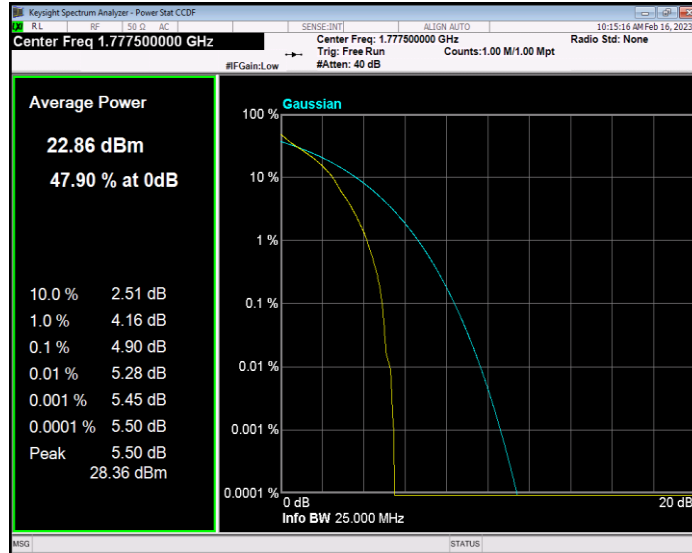

Band66 QPSK BW=5MHz Channel=132647 RB Size=1 Position=#0