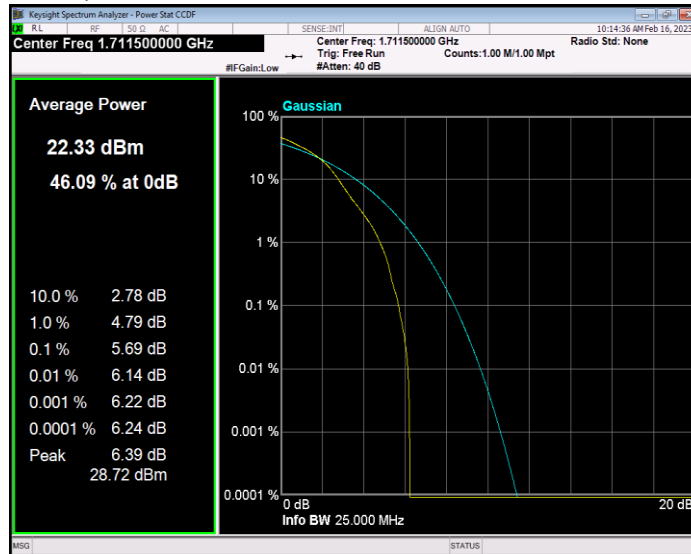

Band66 QAM16 BW=3MHz Channel=131987 RB Size=1 Position=#0