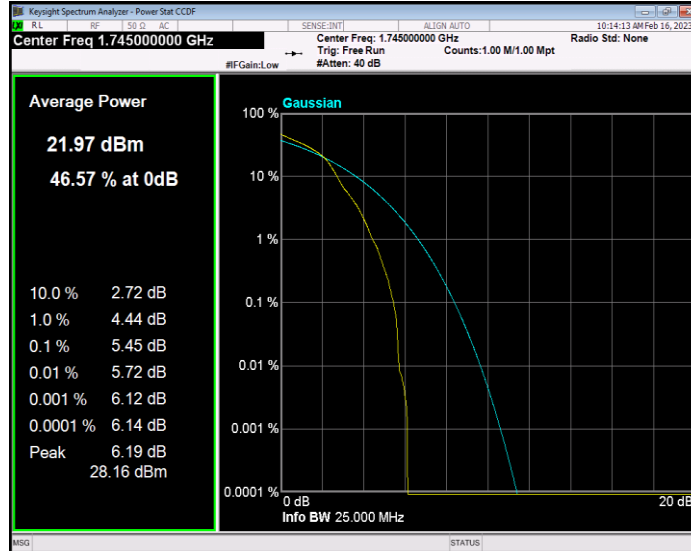

Band41 QPSK BW=5MHz Channel=40620 RB Size=1 Position=#0

Band41 QPSK BW=5MHz Channel=41565 RB Size=1 Position=#0

Band66 QAM16 BW=1.4MHz Channel=131979 RB Size=1 Position=#0

Band66 QAM16 BW=1.4MHz Channel=132322 RB Size=1 Position=#0