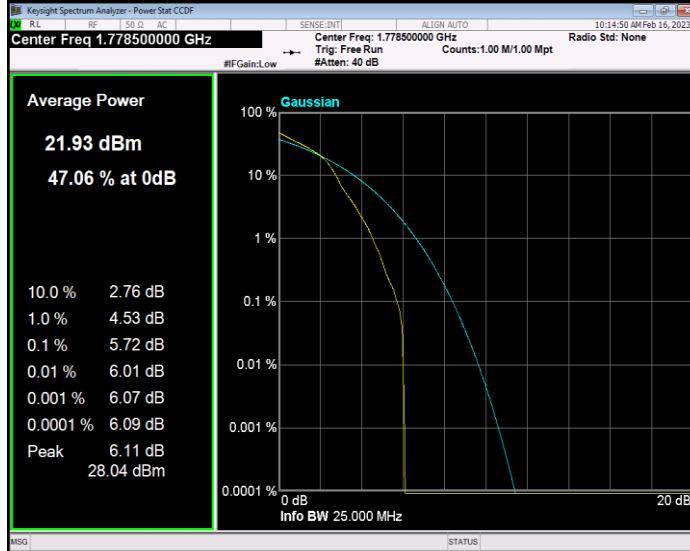

Band66 QAM16 BW=3MHz Channel=132657 RB Size=1 Position=#0