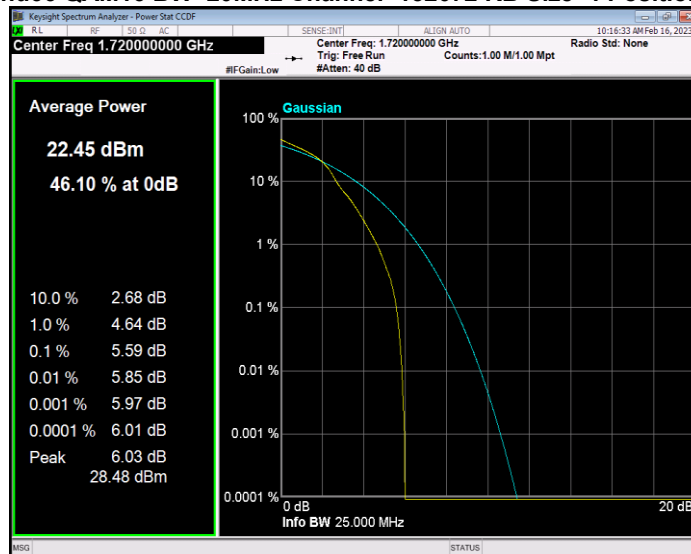

Band66 QAM16 BW=15MHz Channel=132047 RB Size=1 Position=#0

Band66 QAM16 BW=15MHz Channel=132322 RB Size=1 Position=#0

Band66 QAM16 BW=15MHz Channel=132597 RB Size=1 Position=#0

Band66 QAM16 BW=20MHz Channel=132072 RB Size=1 Position=#0