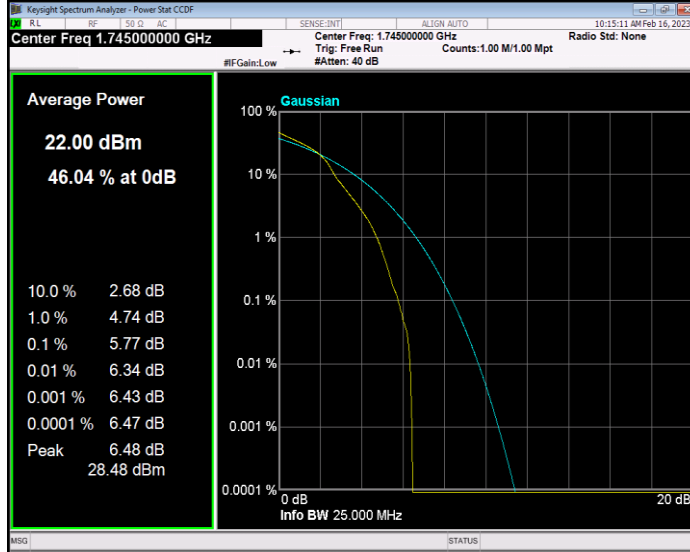

Band66 QAM16 BW=5MHz Channel=132322 RB Size=1 Position=#0