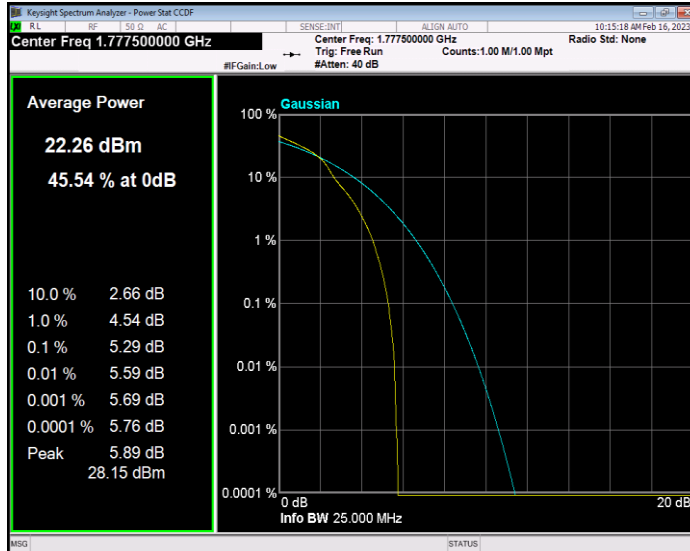

Band66 QAM16 BW=3MHz Channel=132657 RB Size=1 Position=#0

Band66 QAM16 BW=5MHz Channel=131997 RB Size=1 Position=#0

Band66 QAM16 BW=5MHz Channel=132322 RB Size=1 Position=#0

Band66 QAM16 BW=5MHz Channel=132647 RB Size=1 Position=#0