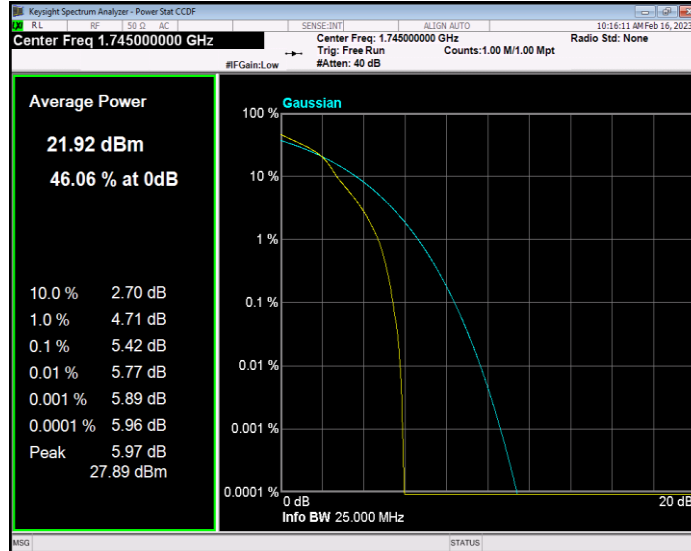

Band66 QAM16 BW=15MHz Channel=132322 RB Size=1 Position=#0