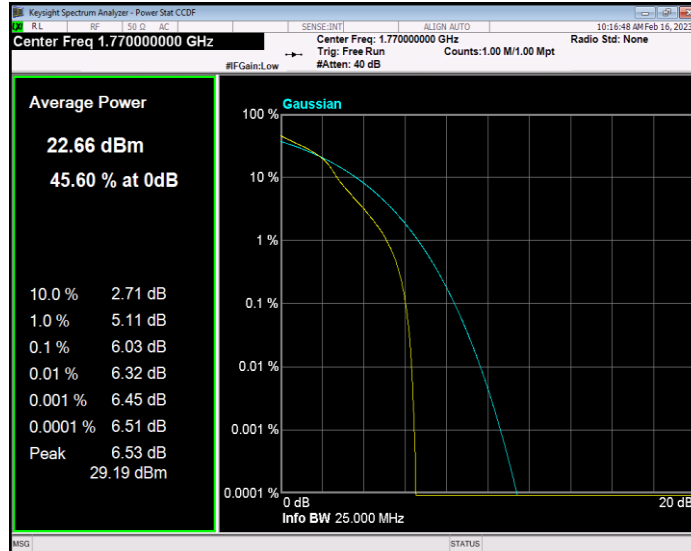

Band66 QAM16 BW=20MHz Channel=132572 RB Size=1 Position=#0