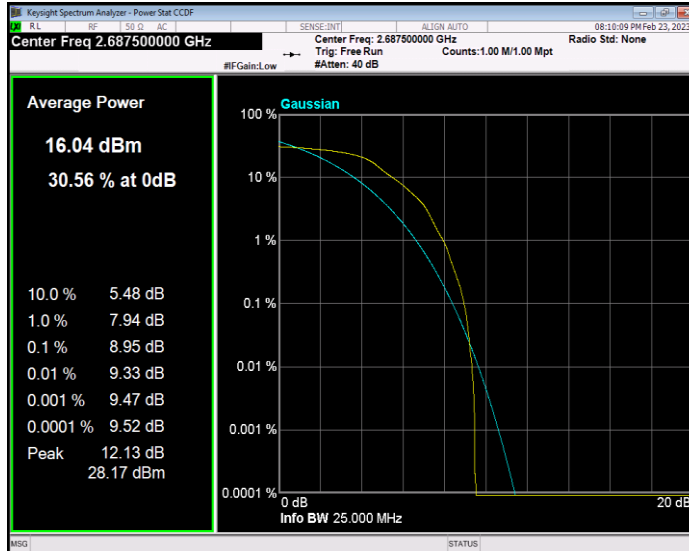

Band41 QPSK BW=5MHz Channel=40620 RB Size=1 Position=#0

Band41 QPSK BW=5MHz Channel=41565 RB Size=1 Position=#0

Band66 QAM16 BW=1.4MHz Channel=131979 RB Size=1 Position=#0

Band66 QAM16 BW=1.4MHz Channel=132322 RB Size=1 Position=#0