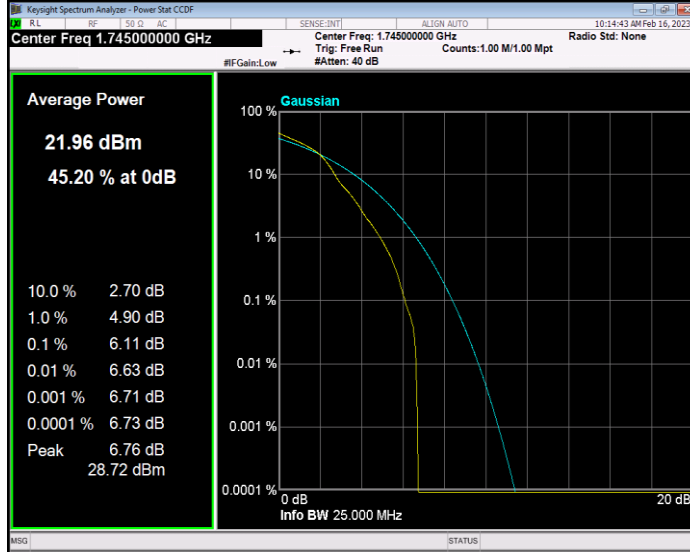

Band66 QAM16 BW=20MHz Channel=132322 RB Size=1 Position=#0

Band66 QAM16 BW=20MHz Channel=132572 RB Size=1 Position=#0

Band66 QAM16 BW=3MHz Channel=131987 RB Size=1 Position=#0

Band66 QAM16 BW=3MHz Channel=132322 RB Size=1 Position=#0