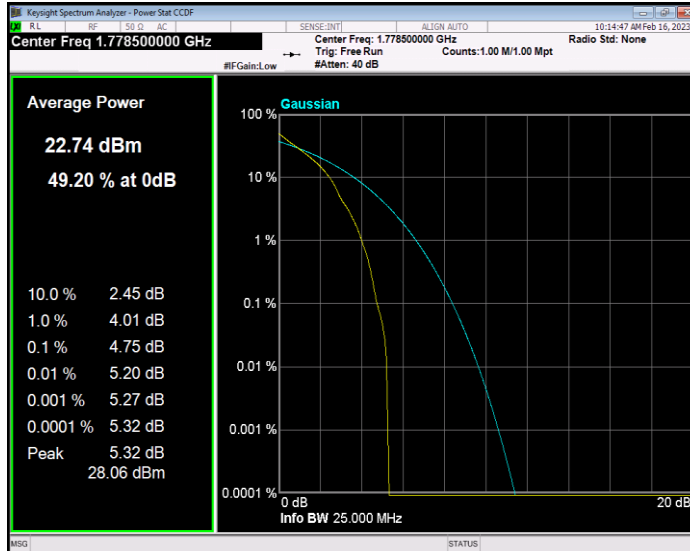

Band66 QPSK BW=3MHz Channel=132657 RB Size=1 Position=#0