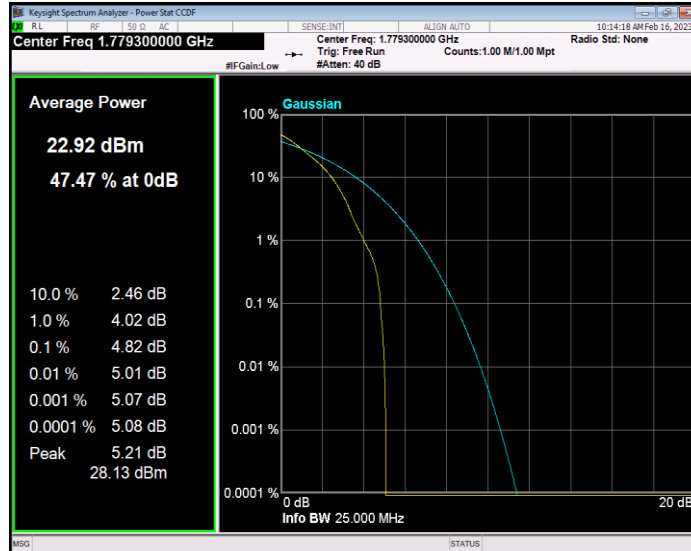

Band66 QPSK BW=1.4MHz Channel=132665 RB Size=1 Position=#0