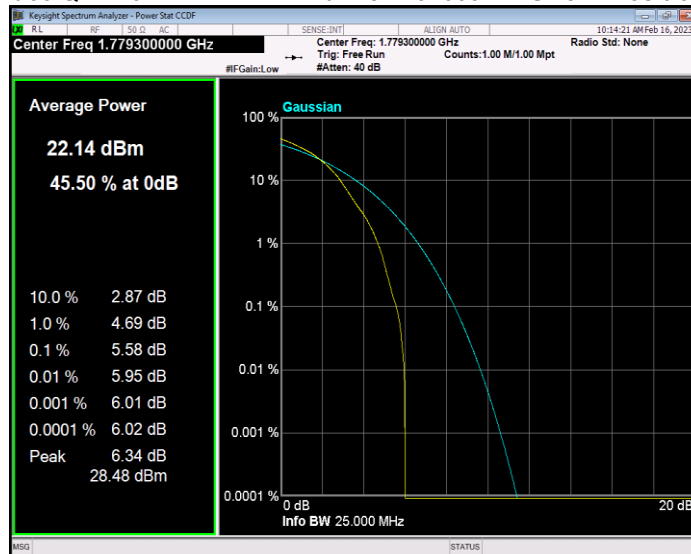

Band66 QAM16 BW=1.4MHz Channel=132665 RB Size=1 Position=#0