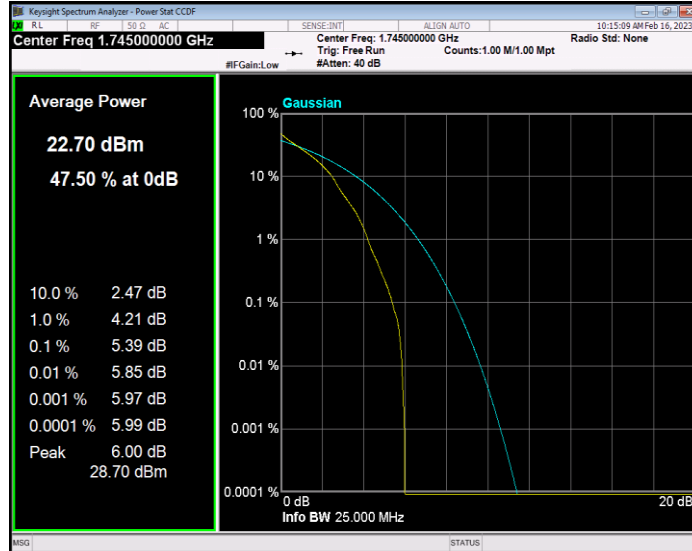

Band66 QPSK BW=5MHz Channel=132322 RB Size=1 Position=#0