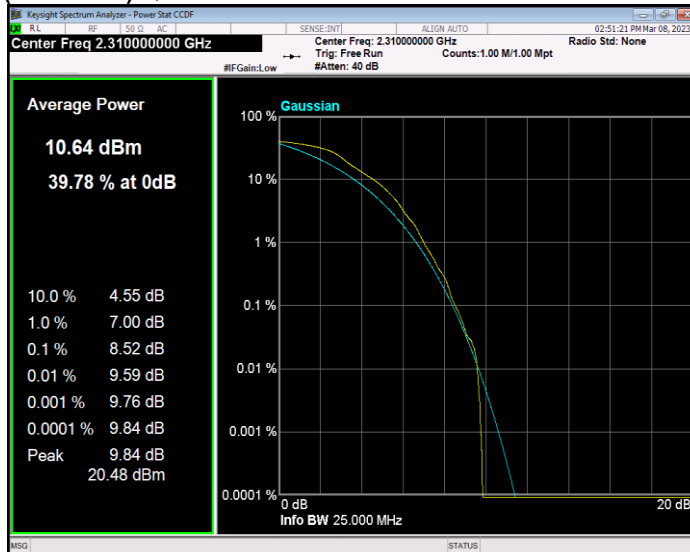

Band40(2305-2315) QPSK BW=10MHz Channel=38750 RB Size=1 Position=#0