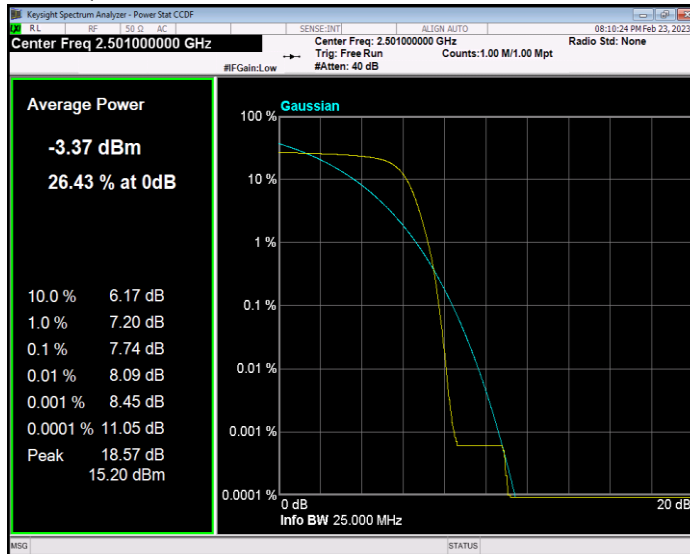

Band41 QPSK BW=10MHz Channel=39700 RB Size=1 Position=#0