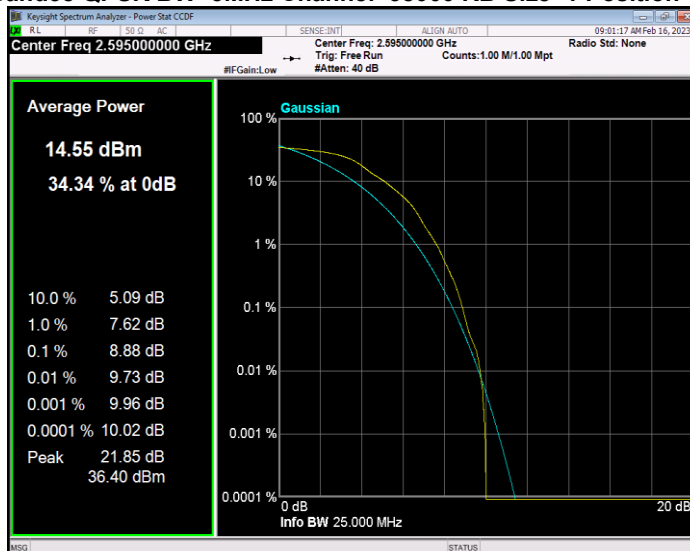

Band38 QPSK BW=5MHz Channel=38000 RB Size=1 Position=#0