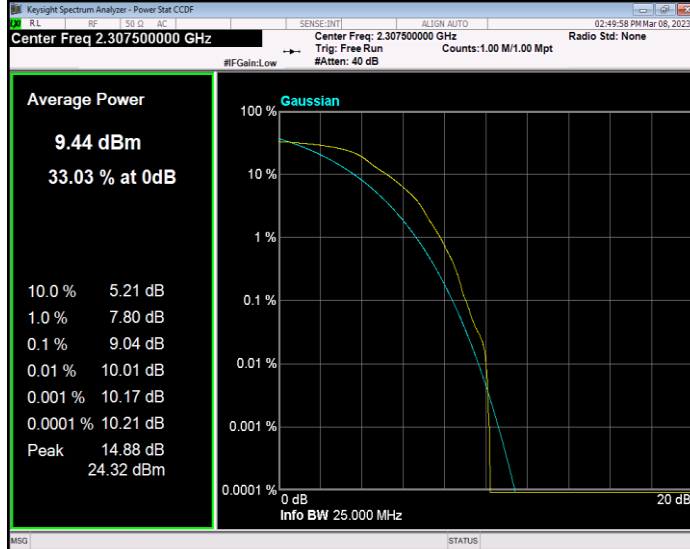

Band40(2305-2315) QPSK BW=5MHz Channel=38725 RB Size=1 Position=#0