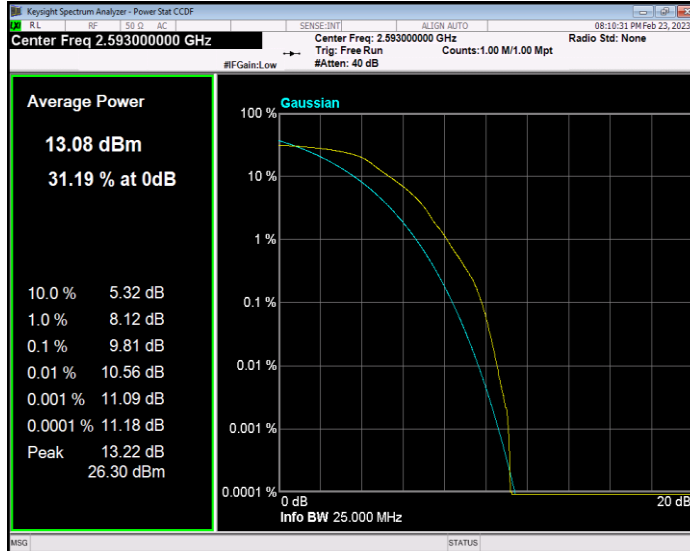

Band41 QPSK BW=10MHz Channel=40620 RB Size=1 Position=#0