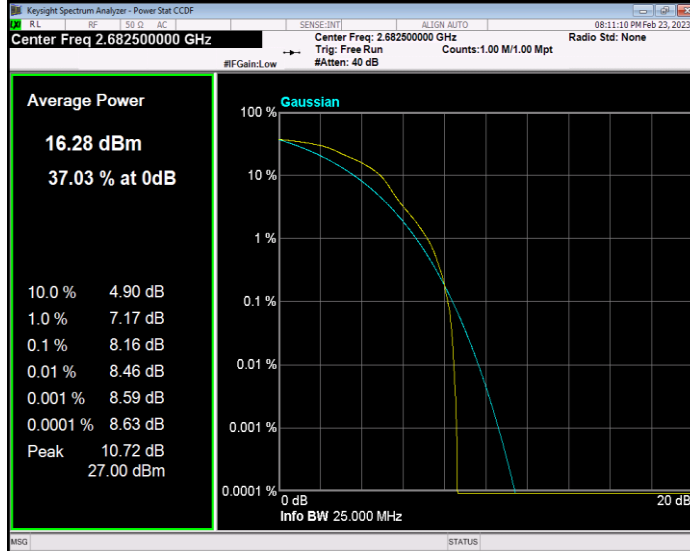

Band41 QAM16 BW=15MHz Channel=41515 RB Size=1 Position=#0