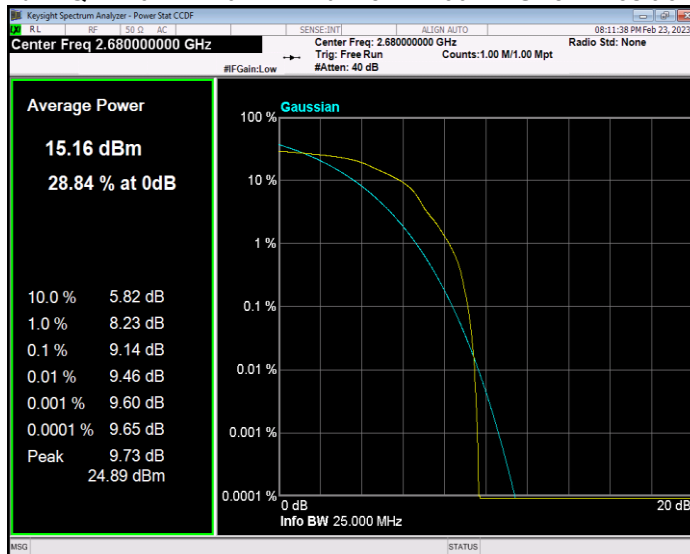

Band41 QAM16 BW=20MHz Channel=41490 RB Size=1 Position=#0