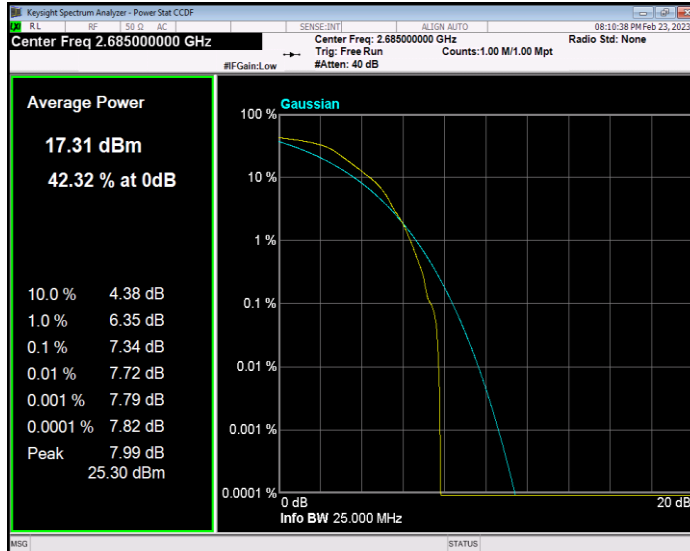

Band41 QPSK BW=10MHz Channel=41540 RB Size=1 Position=#0