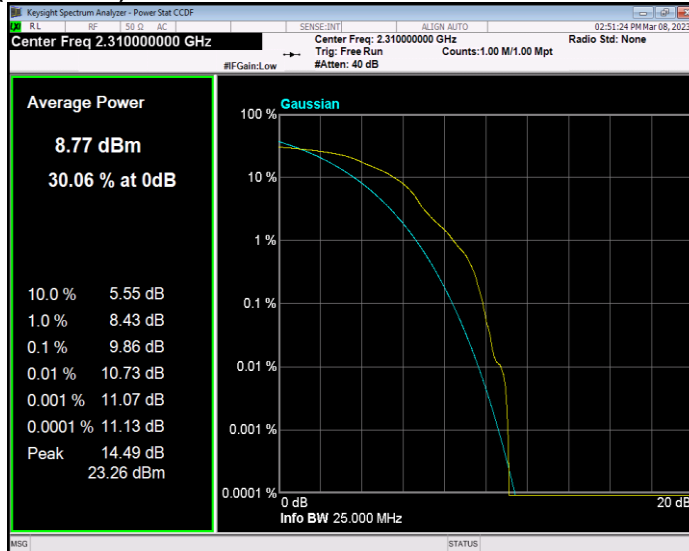

Band40(2305-2315) QAM16 BW=10MHz Channel=38750 RB Size=1 Position=#0