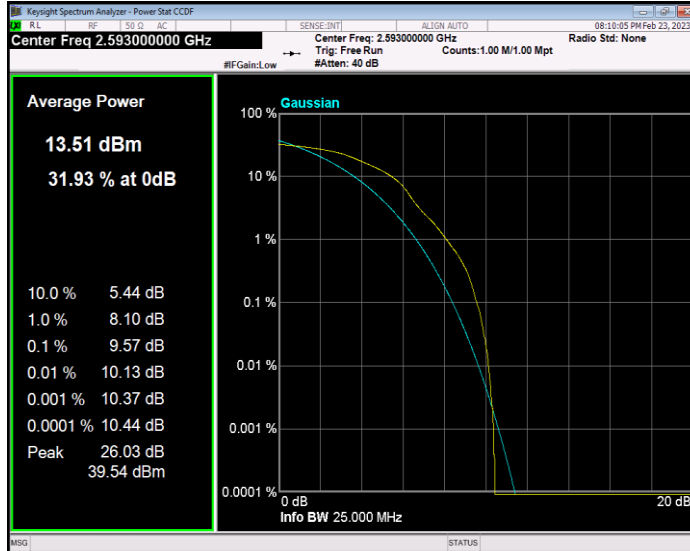

Band41 QAM16 BW=5MHz Channel=40620 RB Size=1 Position=#0