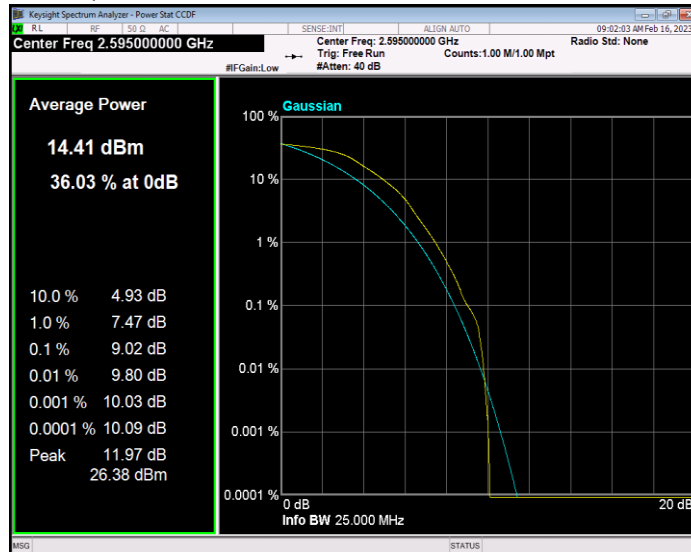

Band38 QPSK BW=15MHz Channel=38000 RB Size=1 Position=#0