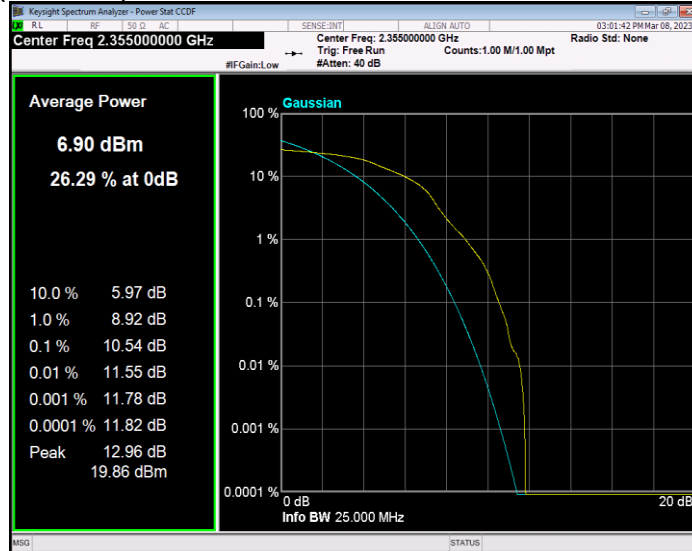

Band40(2350-2360) QAM16 BW=10MHz Channel=39200 RB Size=1 Position=#0