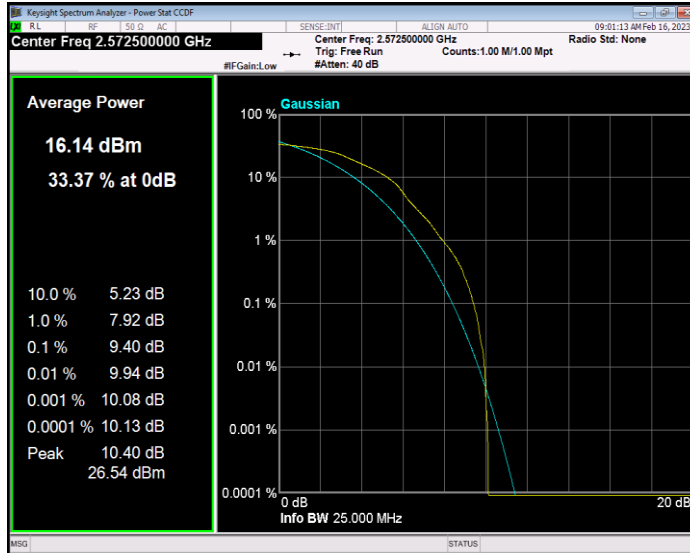

Band38 QAM16 BW=20MHz Channel=38150 RB Size=1 Position=#0

Band38 QAM16 BW=5MHz Channel=37775 RB Size=1 Position=#0

Band38 QAM16 BW=5MHz Channel=38000 RB Size=1 Position=#0

Band38 QAM16 BW=5MHz Channel=38225 RB Size=1 Position=#0