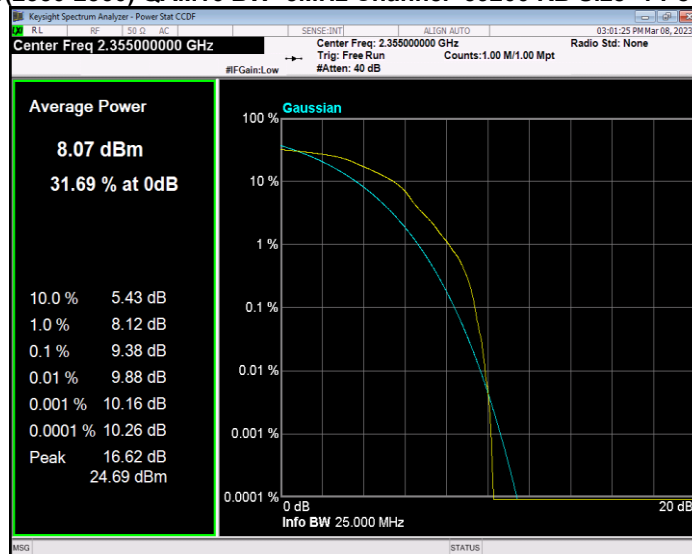

Band40(2350-2360) QAM16 BW=5MHz Channel=39200 RB Size=1 Position=#0