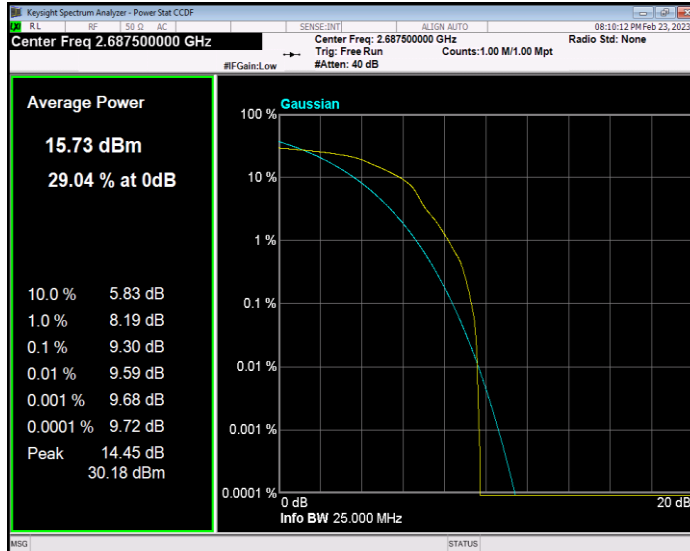

Band41 QAM16 BW=20MHz Channel=41490 RB Size=1 Position=#0

Band41 QAM16 BW=5MHz Channel=39675 RB Size=1 Position=#0

Band41 QAM16 BW=5MHz Channel=40620 RB Size=1 Position=#0

Band41 QAM16 BW=5MHz Channel=41565 RB Size=1 Position=#0