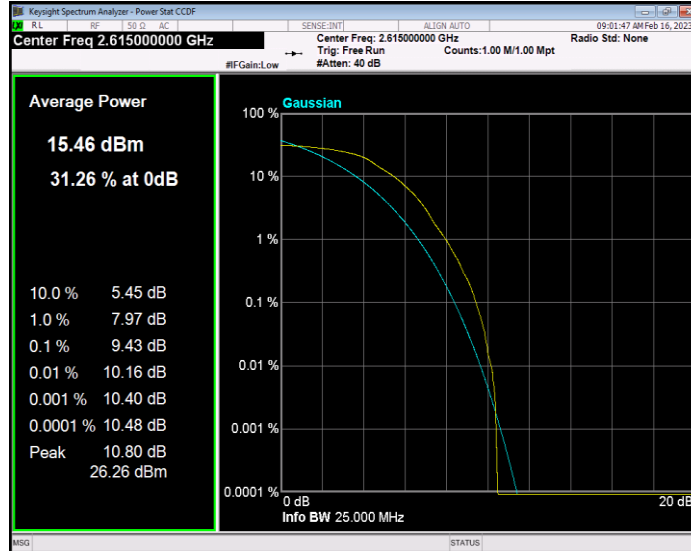

Band38 QPSK BW=10MHz Channel=38200 RB Size=1 Position=#0