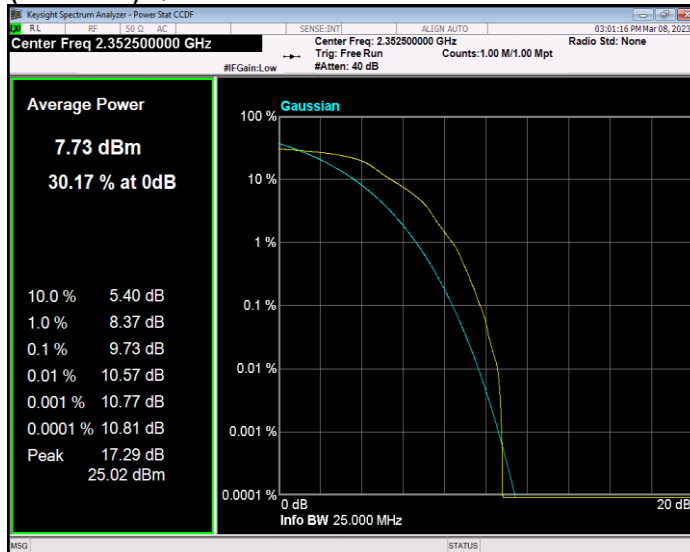

Band40(2350-2360) QPSK BW=5MHz Channel=39175 RB Size=1 Position=#0