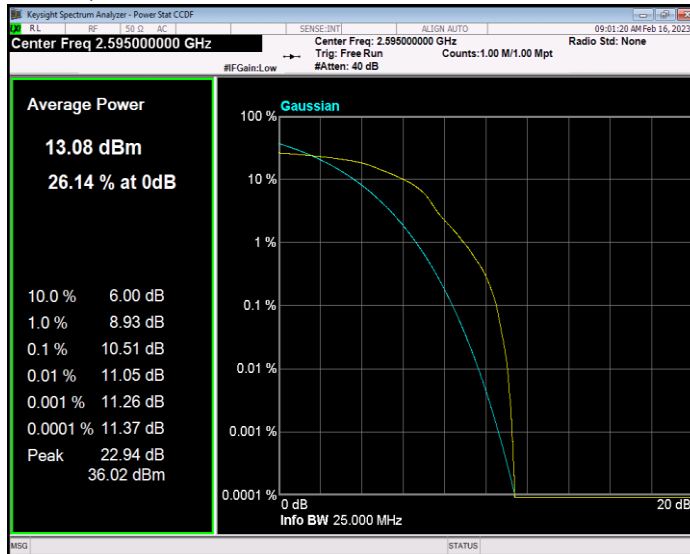

Band38 QAM16 BW=20MHz Channel=38150 RB Size=1 Position=#0

Band38 QAM16 BW=5MHz Channel=37775 RB Size=1 Position=#0

Band38 QAM16 BW=5MHz Channel=38000 RB Size=1 Position=#0

Band38 QAM16 BW=5MHz Channel=38225 RB Size=1 Position=#0