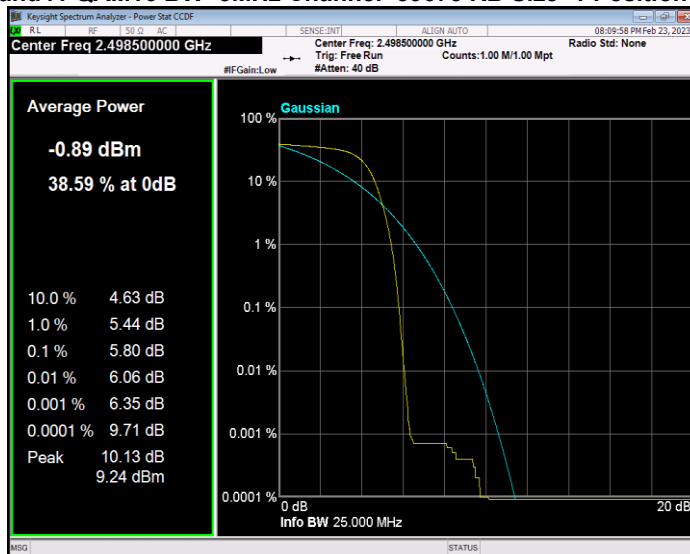

Band41 QAM16 BW=5MHz Channel=39675 RB Size=1 Position=#0