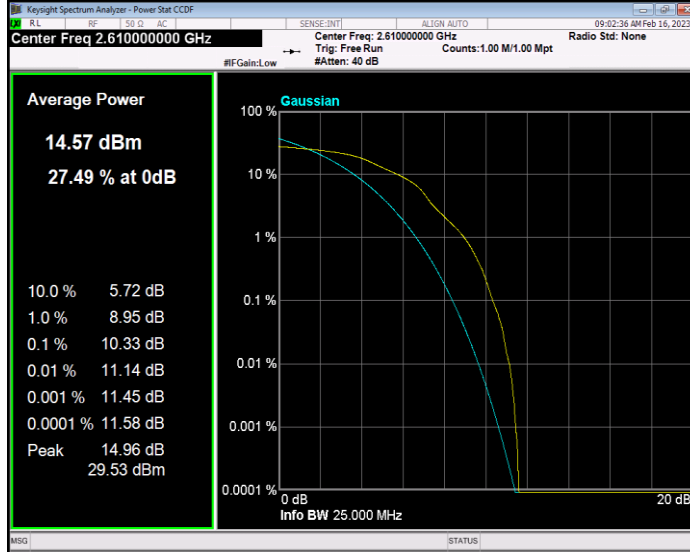

Band38 QAM16 BW=20MHz Channel=38150 RB Size=1 Position=#0

Band38 QAM16 BW=5MHz Channel=37775 RB Size=1 Position=#0

Band38 QAM16 BW=5MHz Channel=38000 RB Size=1 Position=#0

Band38 QAM16 BW=5MHz Channel=38225 RB Size=1 Position=#0