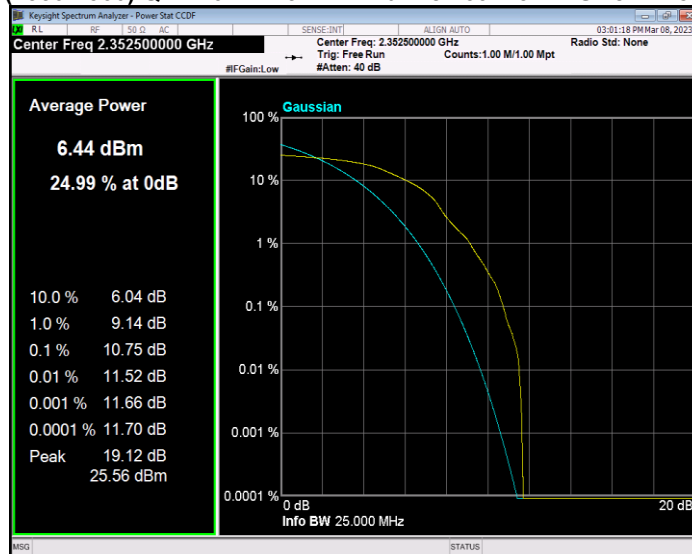

Band40(2350-2360) QAM16 BW=5MHz Channel=39175 RB Size=1 Position=#0