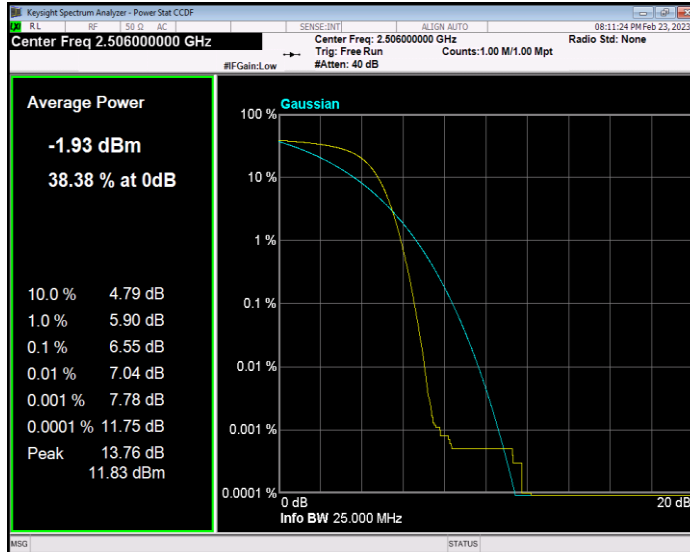

Band41 QAM16 BW=20MHz Channel=39750 RB Size=1 Position=#0