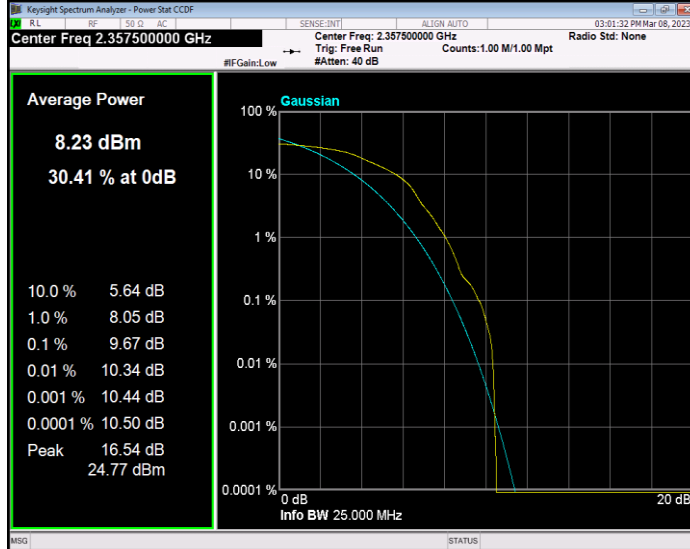

Band40(2350-2360) QAM16 BW=5MHz Channel=39225 RB Size=1 Position=#0