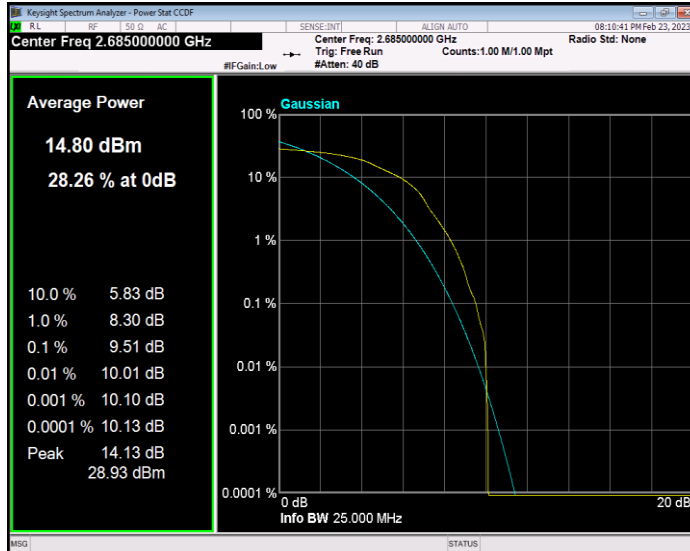

Band41 QAM16 BW=10MHz Channel=41540 RB Size=1 Position=#0