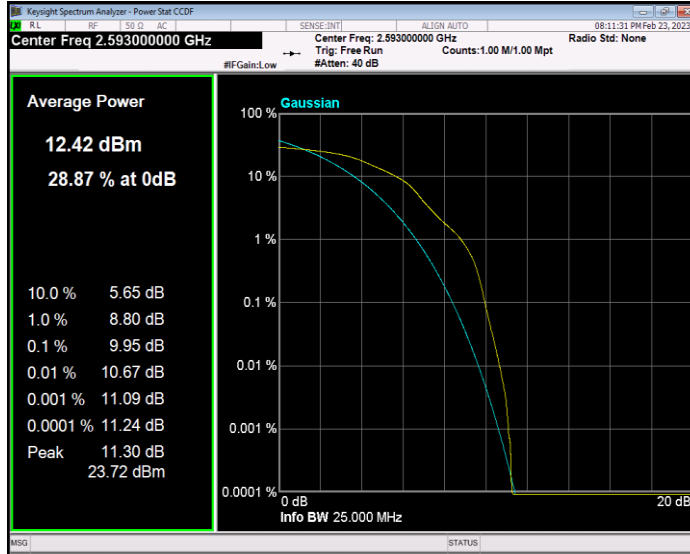

Band41 QAM16 BW=15MHz Channel=40620 RB Size=1 Position=#0

Band41 QAM16 BW=15MHz Channel=41515 RB Size=1 Position=#0

Band41 QAM16 BW=20MHz Channel=39750 RB Size=1 Position=#0

Band41 QAM16 BW=20MHz Channel=40620 RB Size=1 Position=#0