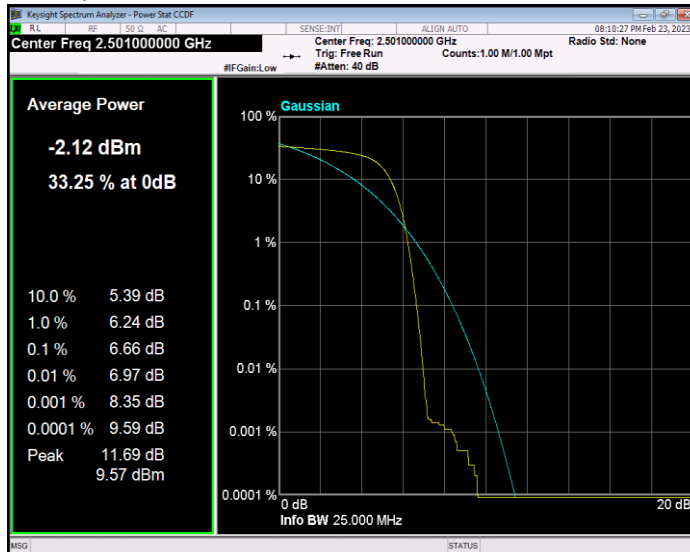

Band41 QAM16 BW=10MHz Channel=39700 RB Size=1 Position=#0