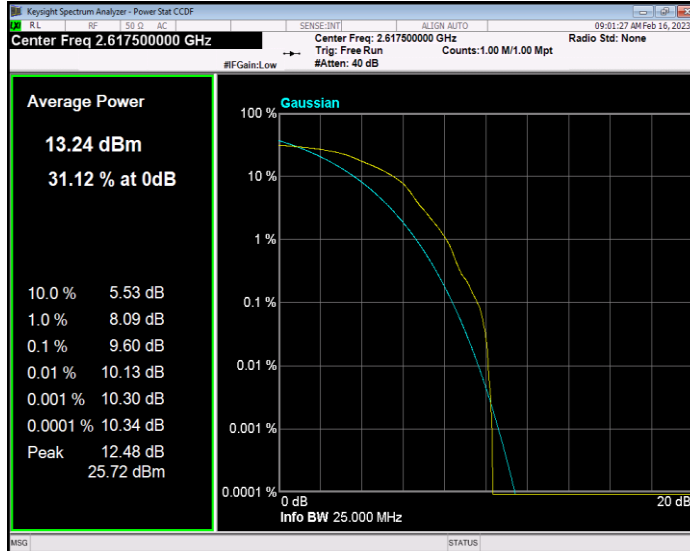

Band38 QAM16 BW=20MHz Channel=38150 RB Size=1 Position=#0

Band38 QAM16 BW=5MHz Channel=37775 RB Size=1 Position=#0

Band38 QAM16 BW=5MHz Channel=38000 RB Size=1 Position=#0

Band38 QAM16 BW=5MHz Channel=38225 RB Size=1 Position=#0