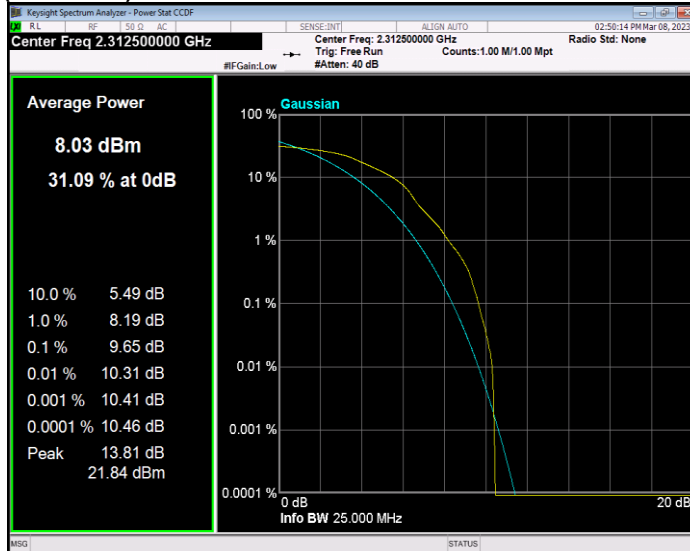

Band40(2305-2315) QAM16 BW=5MHz Channel=38775 RB Size=1 Position=#0