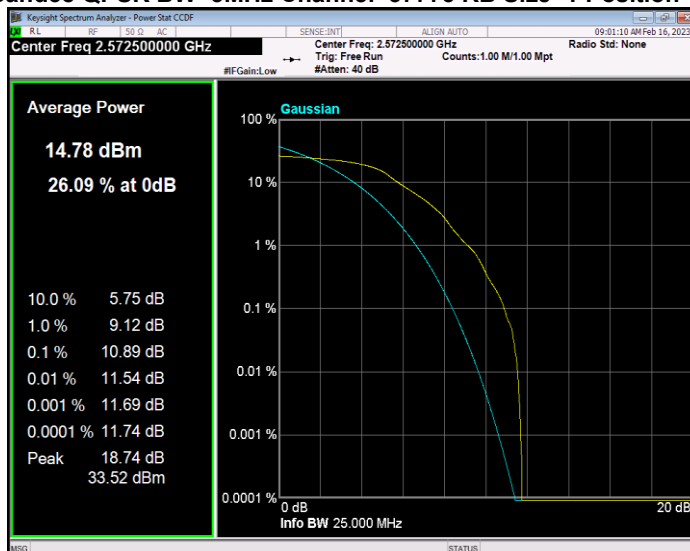

Band38 QPSK BW=5MHz Channel=37775 RB Size=1 Position=#0