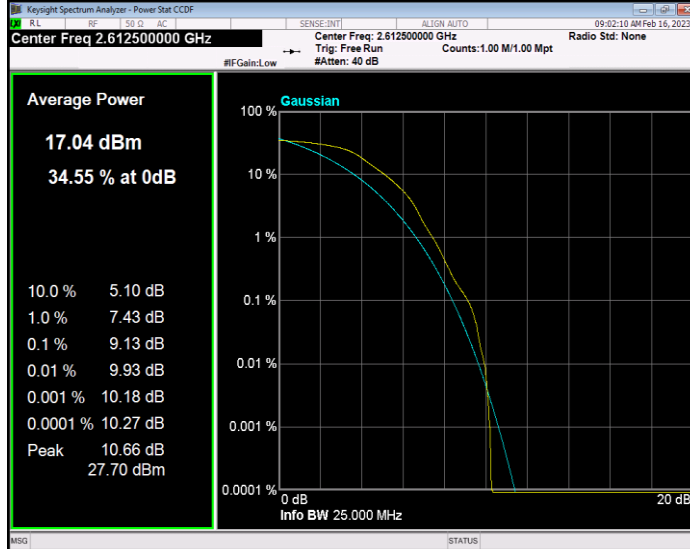

Band38 QPSK BW=15MHz Channel=38175 RB Size=1 Position=#0