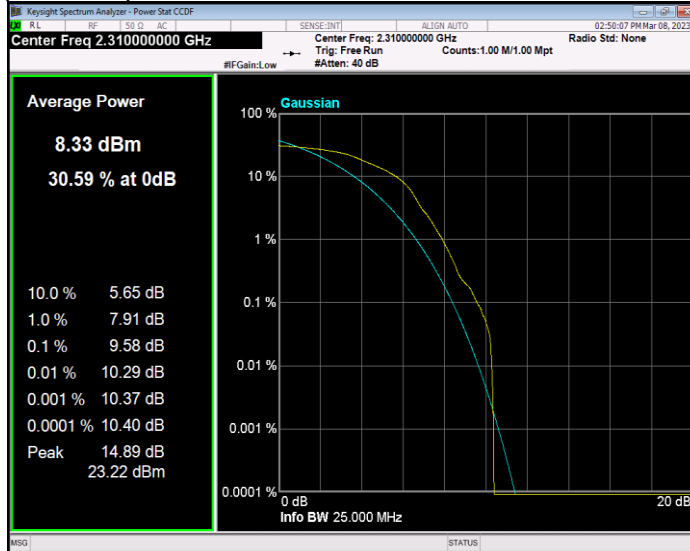

Band40(2305-2315) QAM16 BW=5MHz Channel=38750 RB Size=1 Position=#0