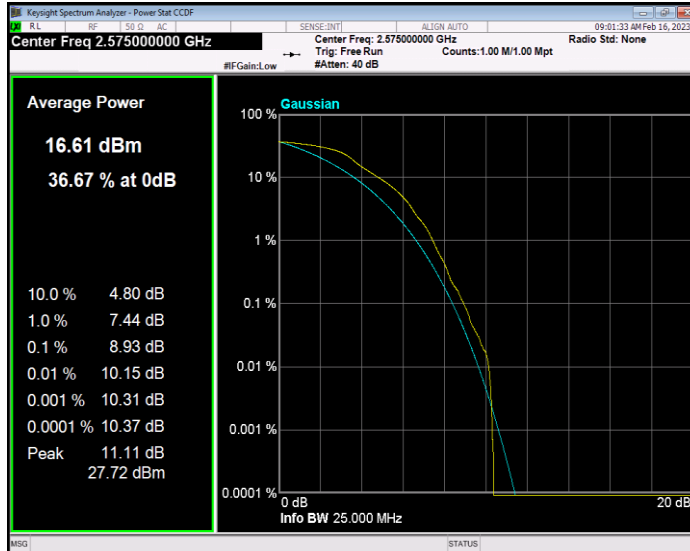

Band38 QPSK BW=10MHz Channel=37800 RB Size=1 Position=#0