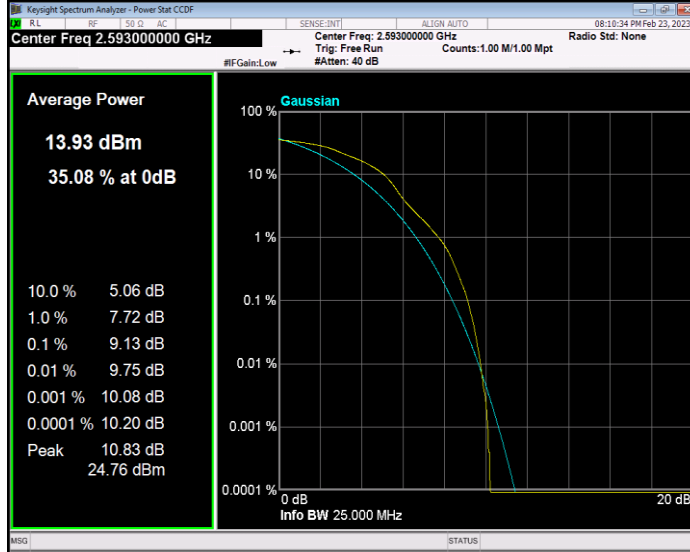

Band41 QAM16 BW=10MHz Channel=40620 RB Size=1 Position=#0