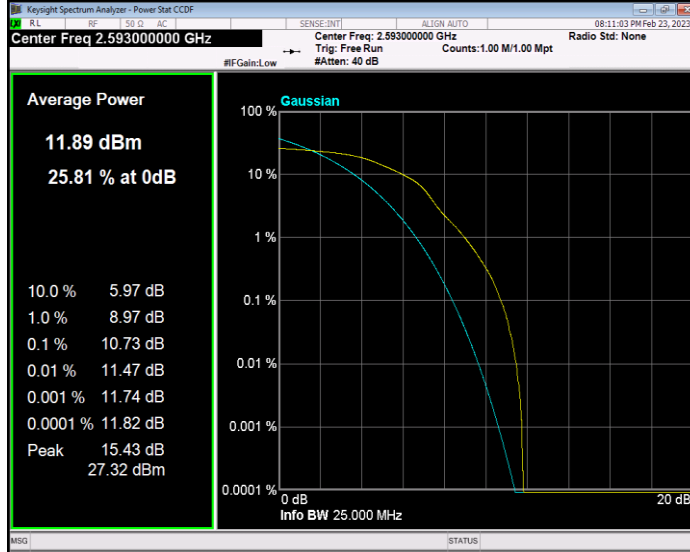

Band41 QAM16 BW=15MHz Channel=40620 RB Size=1 Position=#0