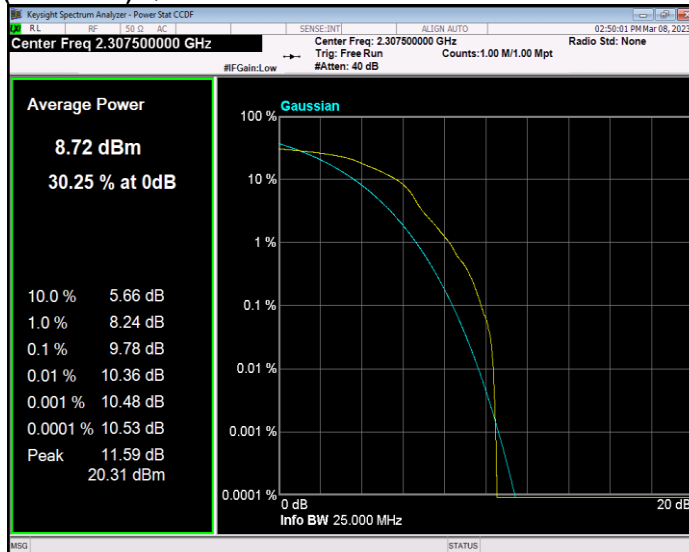

Band40(2305-2315) QAM16 BW=5MHz Channel=38725 RB Size=1 Position=#0