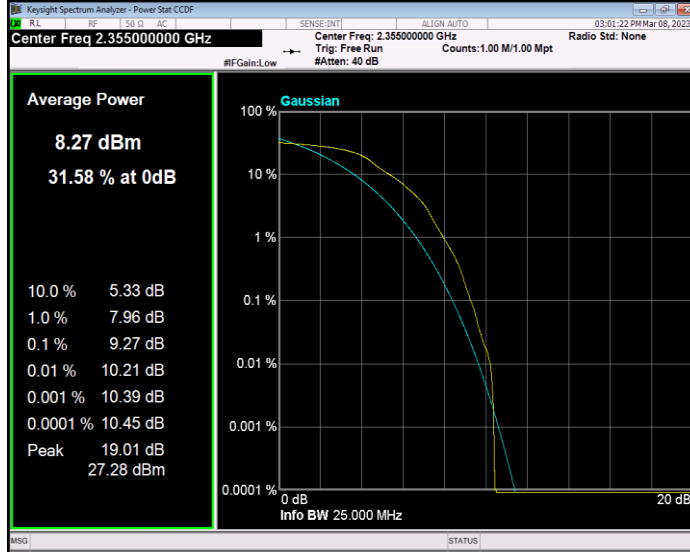

Band40(2350-2360) QPSK BW=5MHz Channel=39200 RB Size=1 Position=#0