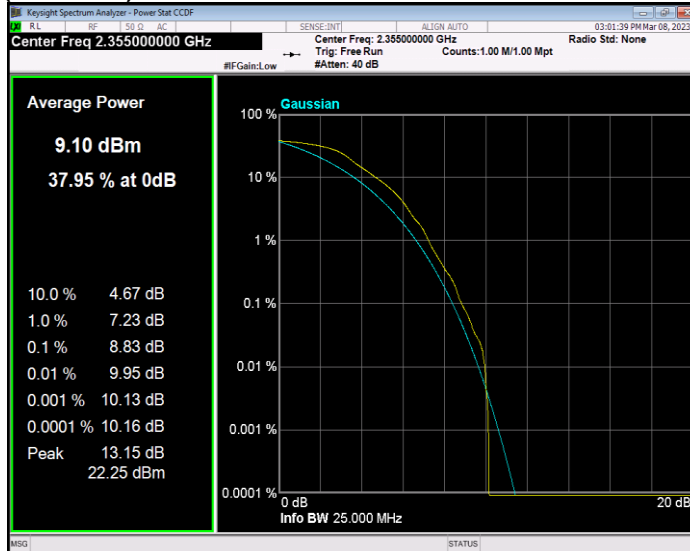

Band40(2350-2360) QPSK BW=10MHz Channel=39200 RB Size=1 Position=#0