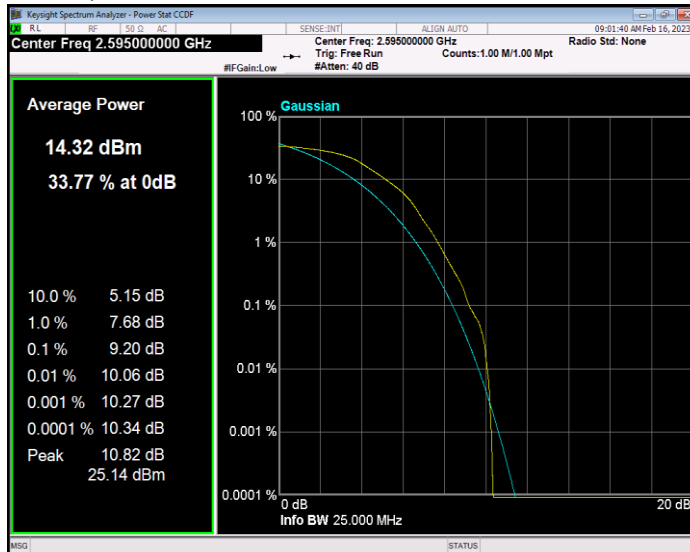

Band38 QPSK BW=10MHz Channel=38000 RB Size=1 Position=#0