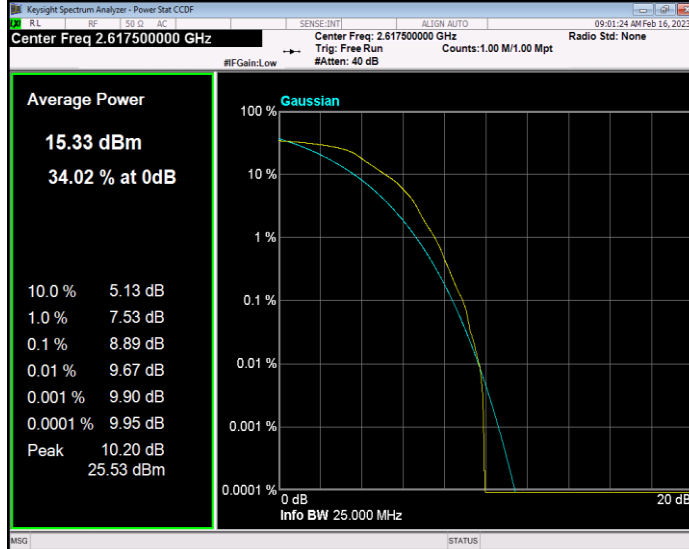

Band38 QPSK BW=20MHz Channel=38150 RB Size=1 Position=#0

Band38 QPSK BW=5MHz Channel=37775 RB Size=1 Position=#0

Band38 QPSK BW=5MHz Channel=38000 RB Size=1 Position=#0

Band38 QPSK BW=5MHz Channel=38225 RB Size=1 Position=#0