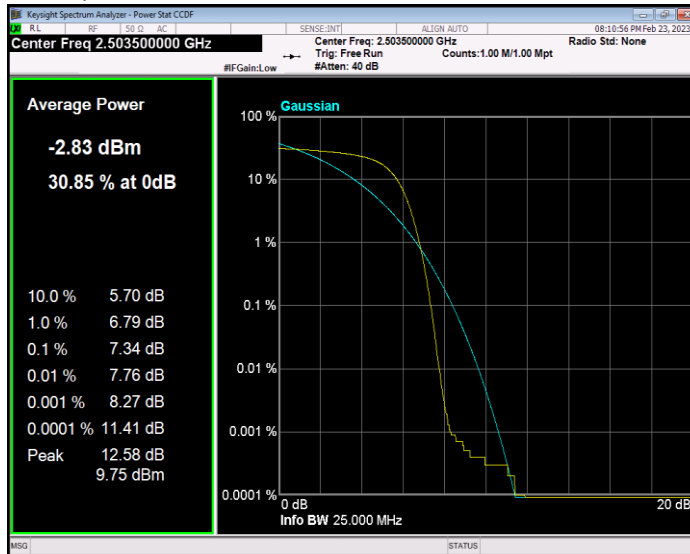

Band41 QAM16 BW=10MHz Channel=39700 RB Size=1 Position=#0

Band41 QAM16 BW=10MHz Channel=40620 RB Size=1 Position=#0

Band41 QAM16 BW=10MHz Channel=41540 RB Size=1 Position=#0

Band41 QAM16 BW=15MHz Channel=39725 RB Size=1 Position=#0