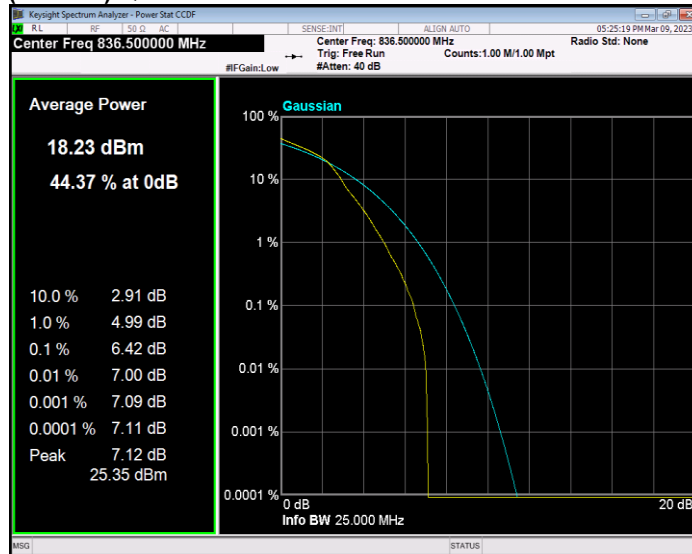

Band26(824-849) QAM16 BW=1.4MHz Channel=26915 RB Size=1 Position=#0