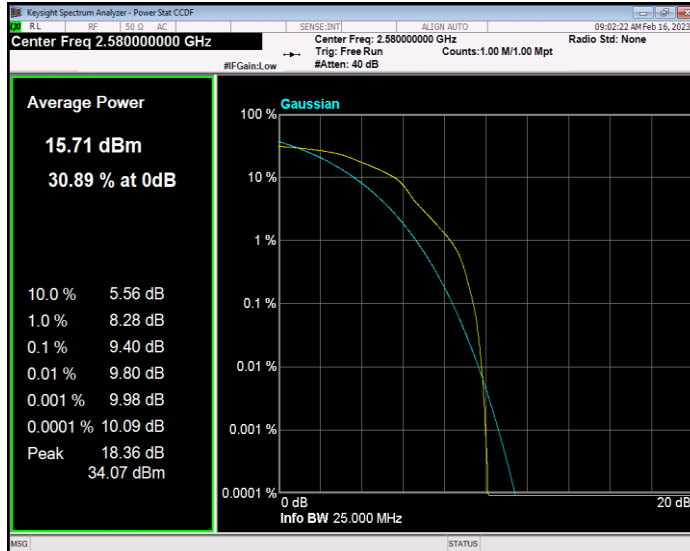

**Band38 QAM16 BW=15MHz Channel=37825 RB Size=1 Position=#0**

**Band38 QAM16 BW=15MHz Channel=38000 RB Size=1 Position=#0**

**Band38 QAM16 BW=15MHz Channel=38175 RB Size=1 Position=#0**

**Band38 QAM16 BW=20MHz Channel=37850 RB Size=1 Position=#0**

**Band38 QAM16 BW=20MHz Channel=38000 RB Size=1 Position=#0**