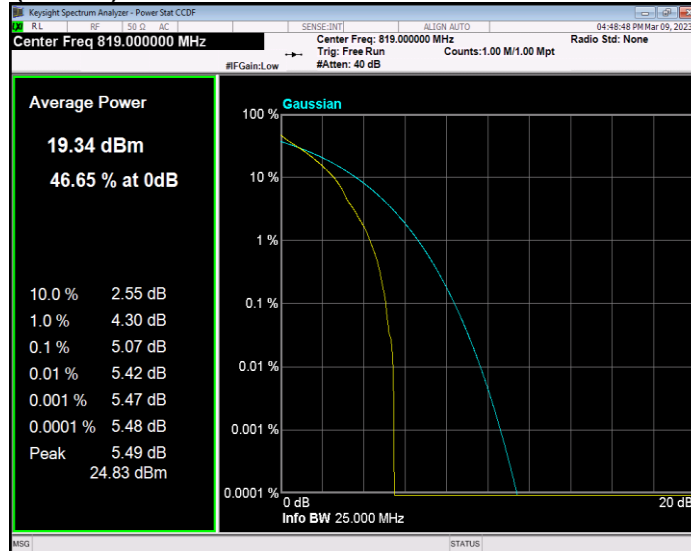

**Band26(814-824) QAM16 BW=5MHz Channel=26715 RB Size=1 Position=#0**

**Band26(814-824) QAM16 BW=5MHz Channel=26740 RB Size=1 Position=#0**

**Band26(814-824) QAM16 BW=5MHz Channel=26765 RB Size=1 Position=#0**

**Band26(814-824) QPSK BW=1.4MHz Channel=26697 RB Size=1 Position=#0**

**Band26(814-824) QPSK BW=1.4MHz Channel=26740 RB Size=1 Position=#0**

**Band26(814-824) QPSK BW=1.4MHz Channel=26783 RB Size=1 Position=#0**