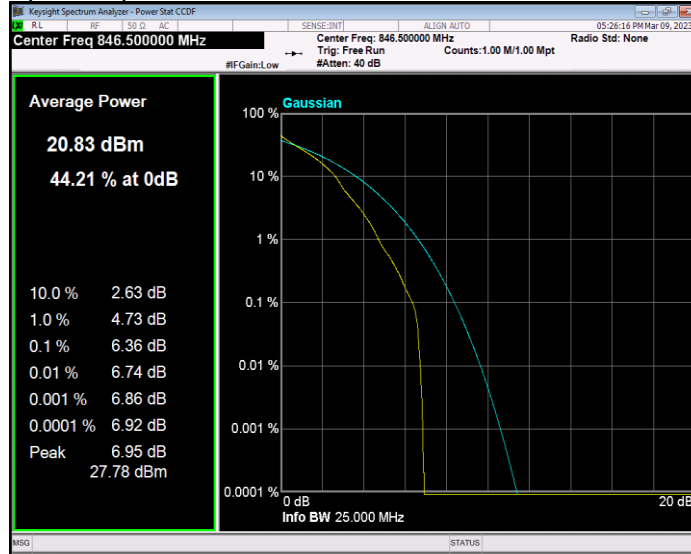

Band26(824-849) QPSK BW=5MHz Channel=27015 RB Size=1 Position=#0