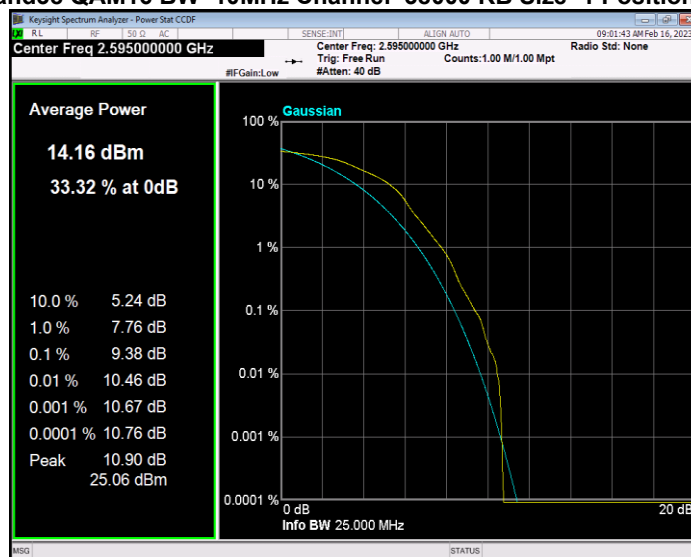

Band38 QAM16 BW=10MHz Channel=38000 RB Size=1 Position=#0