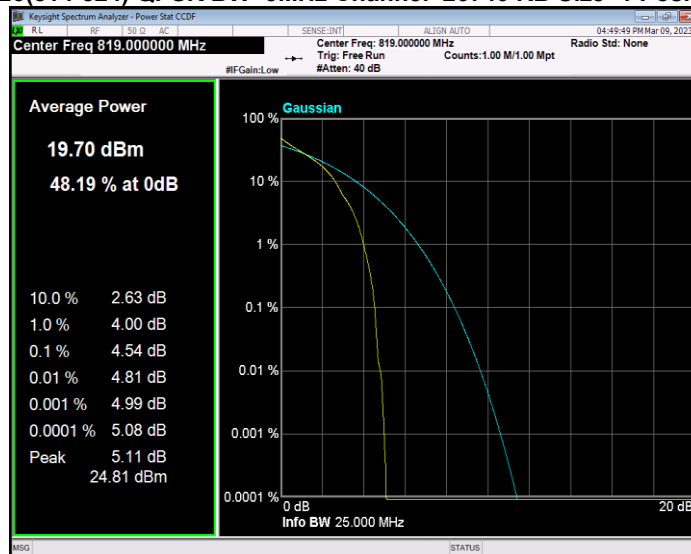

Band26(814-824) QPSK BW=5MHz Channel=26740 RB Size=1 Position=#0