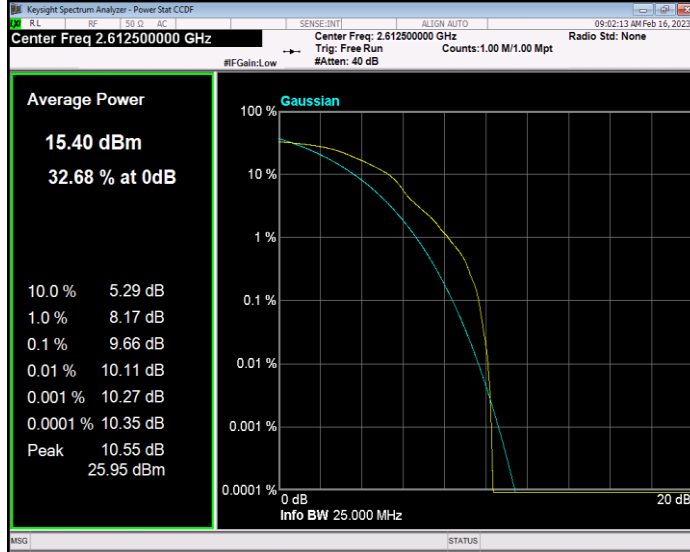

Band38 QAM16 BW=15MHz Channel=38175 RB Size=1 Position=#0