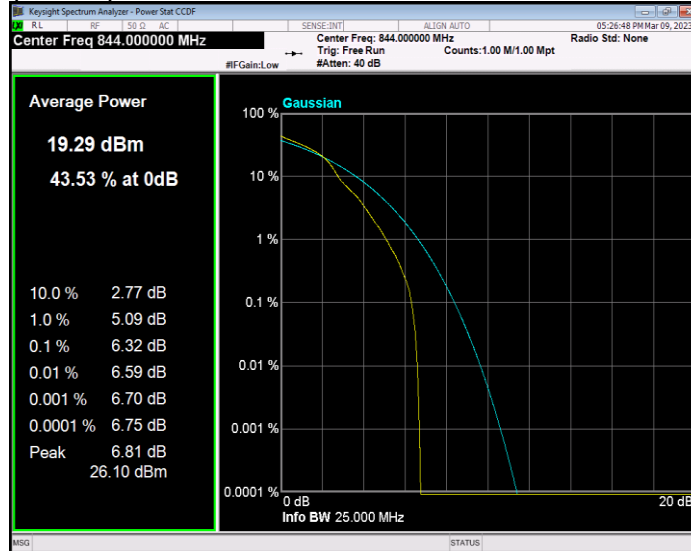

Band26(824-849) QAM16 BW=10MHz Channel=26990 RB Size=1 Position=#0