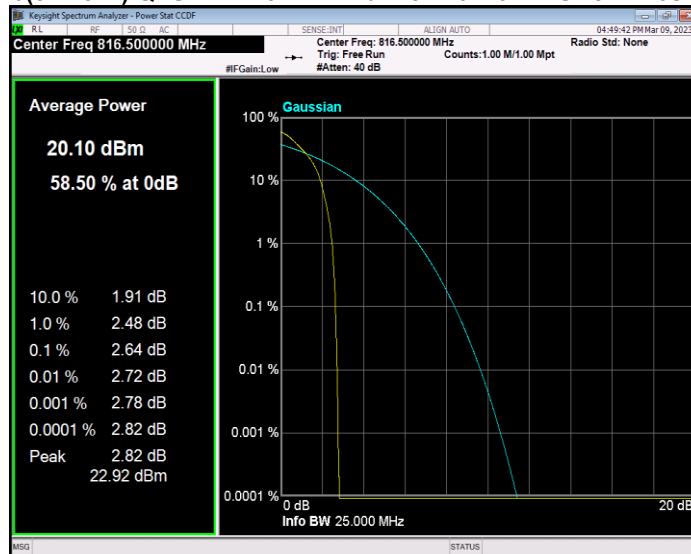

Band26(814-824) QPSK BW=5MHz Channel=26715 RB Size=1 Position=#0