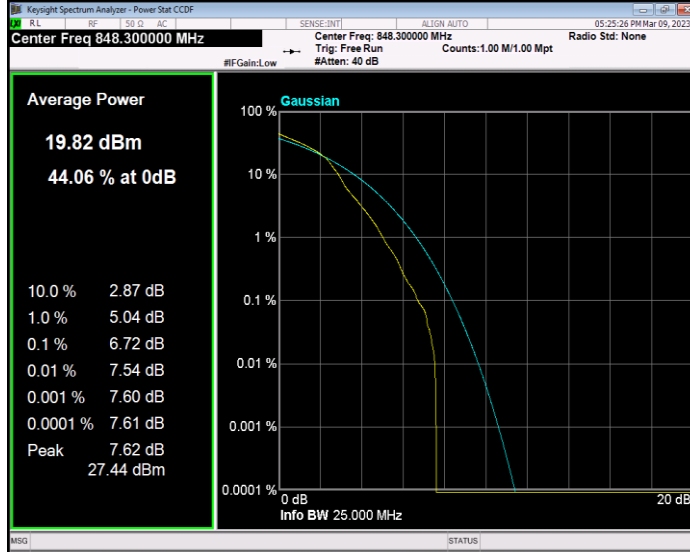

Band26(824-849) QAM16 BW=1.4MHz Channel=27033 RB Size=1 Position=#0