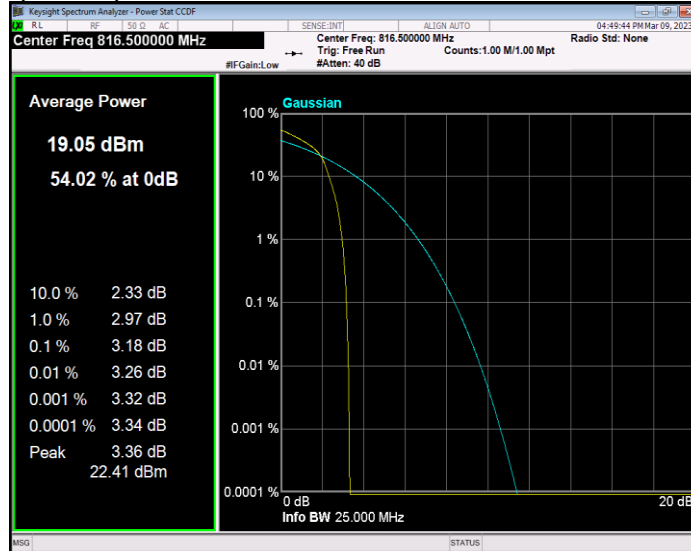

**Band26(814-824) QAM16 BW=3MHz Channel=26705 RB Size=1 Position=#0**

**Band26(814-824) QAM16 BW=3MHz Channel=26740 RB Size=1 Position=#0**

**Band26(814-824) QAM16 BW=3MHz Channel=26775 RB Size=1 Position=#0**

**Band26(814-824) QAM16 BW=5MHz Channel=26715 RB Size=1 Position=#0**

**Band26(814-824) QAM16 BW=5MHz Channel=26740 RB Size=1 Position=#0**

**Band26(814-824) QAM16 BW=5MHz Channel=26765 RB Size=1 Position=#0**