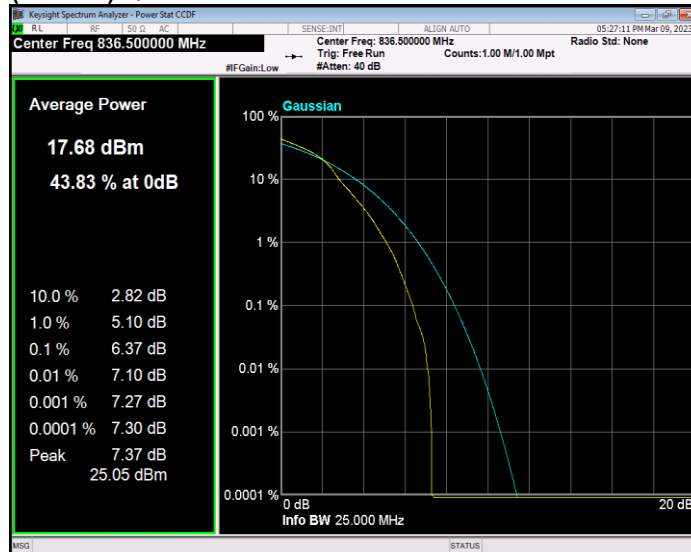

Band26(824-849) QAM16 BW=15MHz Channel=26915 RB Size=1 Position=#0