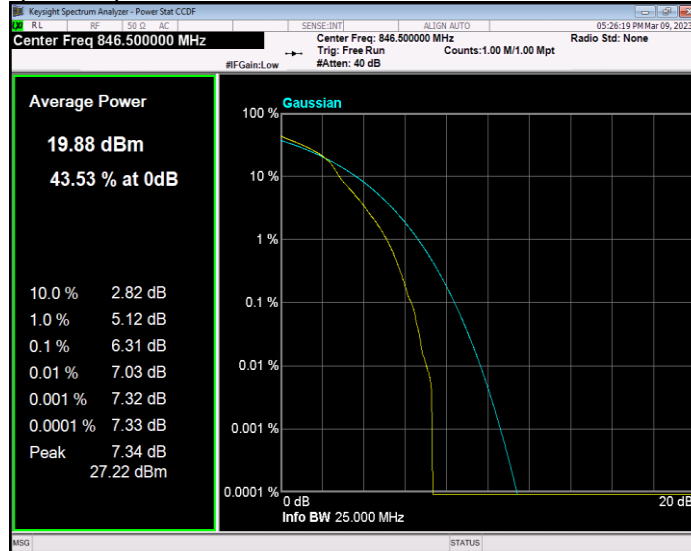

Band26(824-849) QAM16 BW=5MHz Channel=27015 RB Size=1 Position=#0