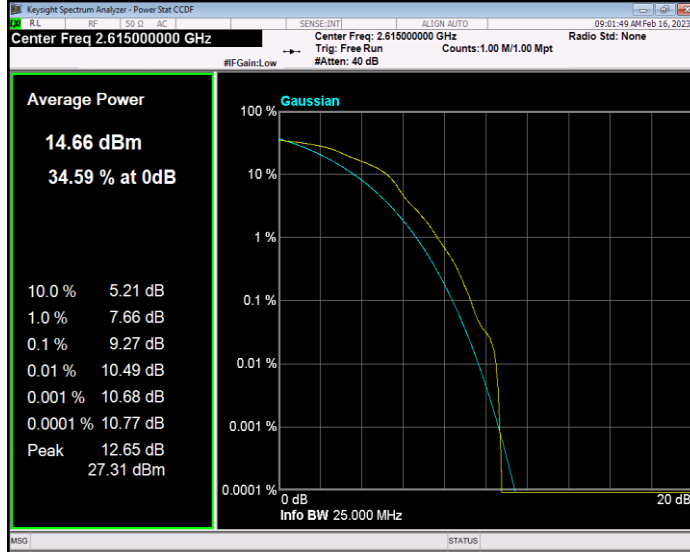

**Band26(824-849) QPSK BW=5MHz Channel=27015 RB Size=1 Position=#0**

**Band38 QAM16 BW=10MHz Channel=37800 RB Size=1 Position=#0**

**Band38 QAM16 BW=10MHz Channel=38000 RB Size=1 Position=#0**

**Band38 QAM16 BW=10MHz Channel=38200 RB Size=1 Position=#0**