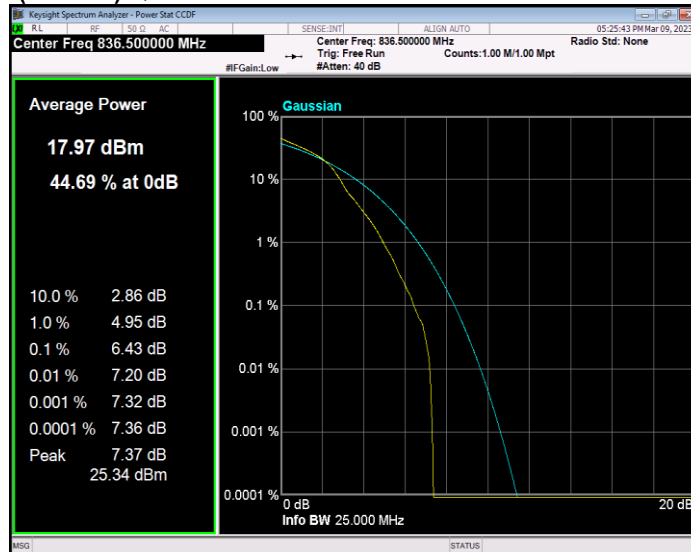

Band26(824-849) QAM16 BW=3MHz Channel=26915 RB Size=1 Position=#0