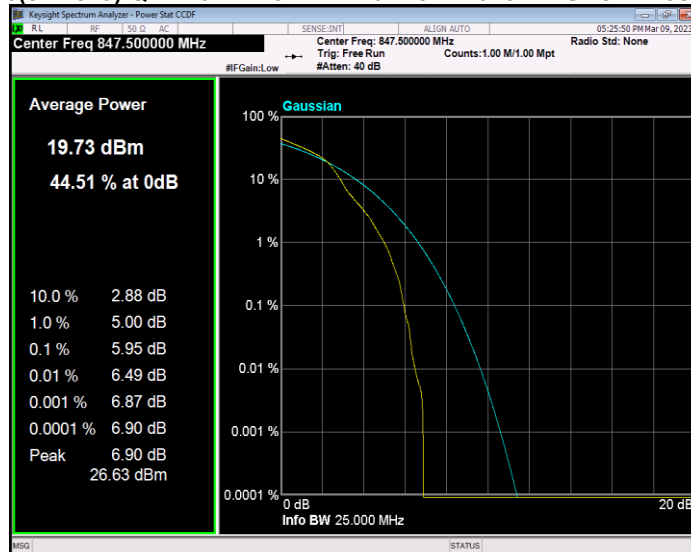

Band26(824-849) QAM16 BW=3MHz Channel=27025 RB Size=1 Position=#0