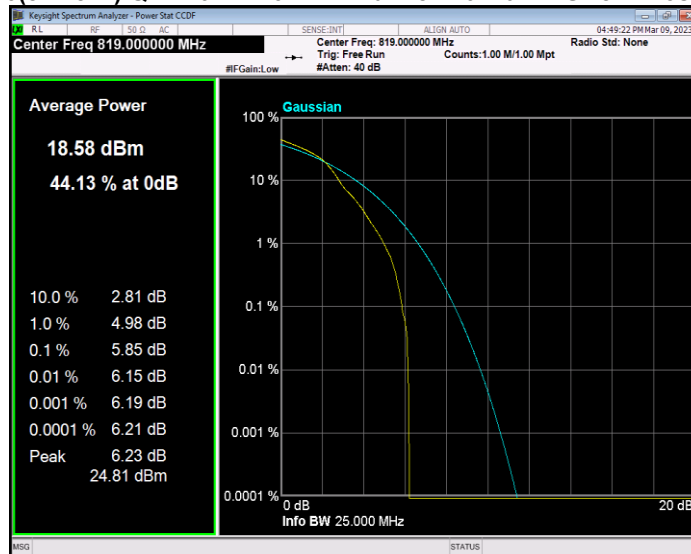

**Band26(814-824) QAM16 BW=3MHz Channel=26705 RB Size=1 Position=#0**

**Band26(814-824) QAM16 BW=3MHz Channel=26740 RB Size=1 Position=#0**

**Band26(814-824) QAM16 BW=3MHz Channel=26775 RB Size=1 Position=#0**

**Band26(814-824) QAM16 BW=5MHz Channel=26715 RB Size=1 Position=#0**

**Band26(814-824) QAM16 BW=5MHz Channel=26740 RB Size=1 Position=#0**

**Band26(814-824) QAM16 BW=5MHz Channel=26765 RB Size=1 Position=#0**