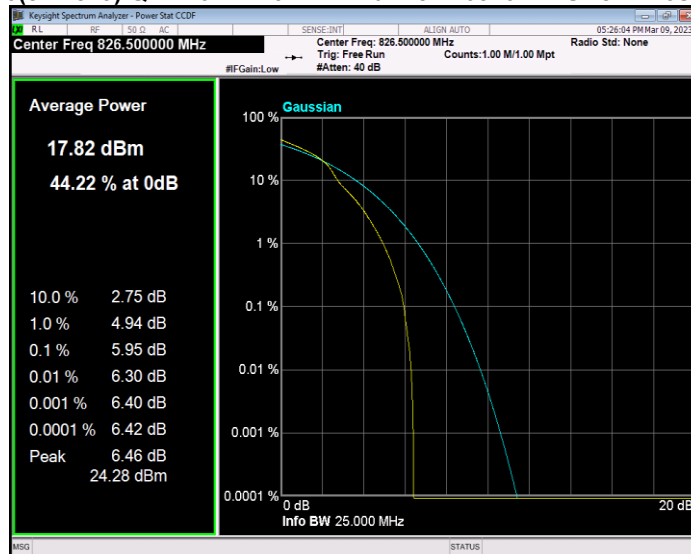

Band26(824-849) QAM16 BW=5MHz Channel=26815 RB Size=1 Position=#0