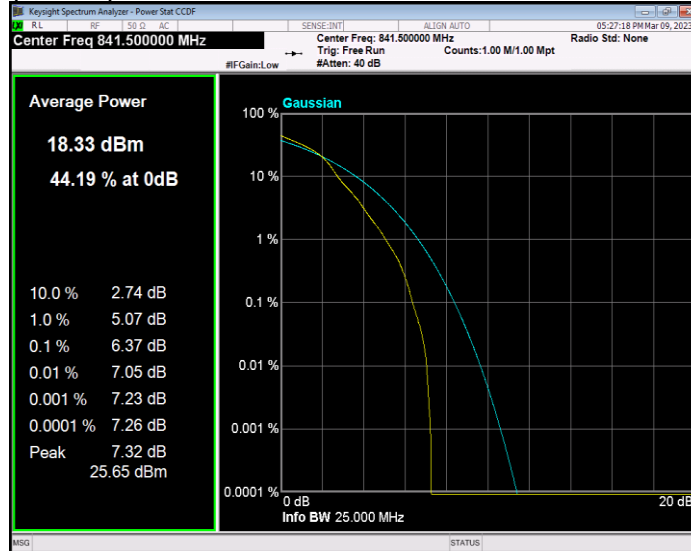

Band26(824-849) QAM16 BW=15MHz Channel=26965 RB Size=1 Position=#0