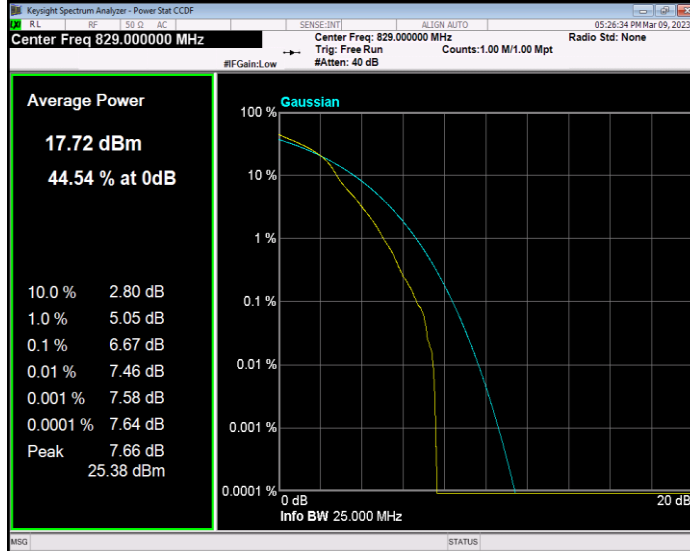

**Band26(814-824) QPSK BW=5MHz Channel=26765 RB Size=1 Position=#0**

**Band26(824-849) QAM16 BW=1.4MHz Channel=26797 RB Size=1 Position=#0**

**Band26(824-849) QAM16 BW=1.4MHz Channel=26915 RB Size=1 Position=#0**

**Band26(824-849) QAM16 BW=1.4MHz Channel=27033 RB Size=1 Position=#0**

**Band26(824-849) QAM16 BW=10MHz Channel=26840 RB Size=1 Position=#0**

**Band26(824-849) QAM16 BW=10MHz Channel=26915 RB Size=1 Position=#0**