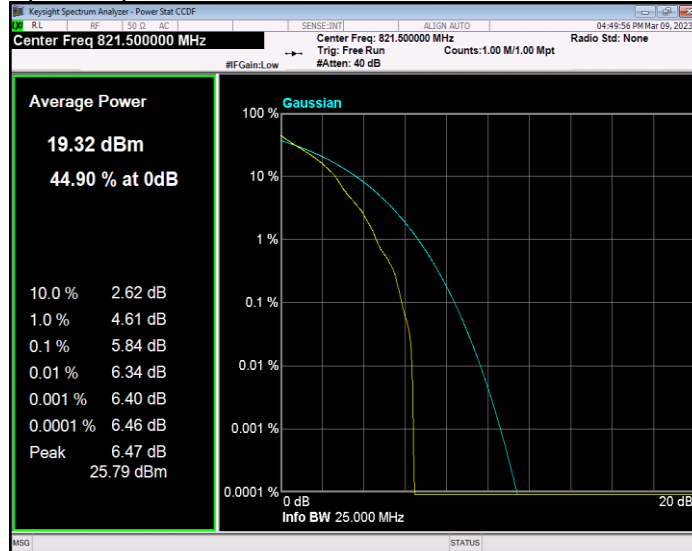

Band26(814-824) QPSK BW=5MHz Channel=26765 RB Size=1 Position=#0