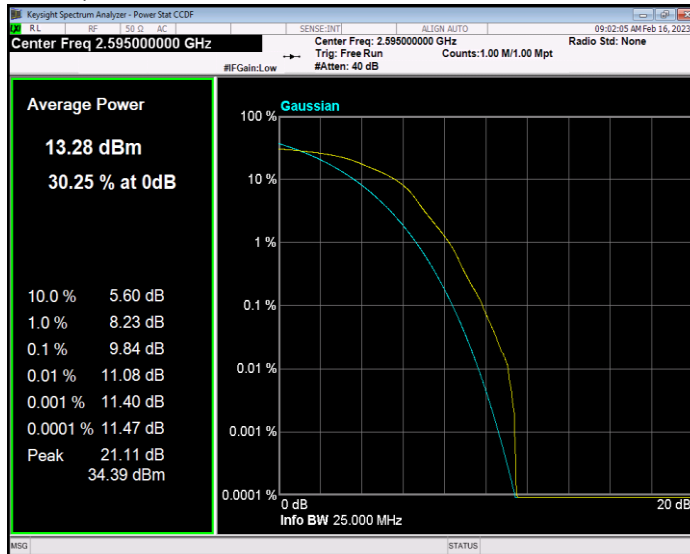

Band38 QAM16 BW=15MHz Channel=38000 RB Size=1 Position=#0