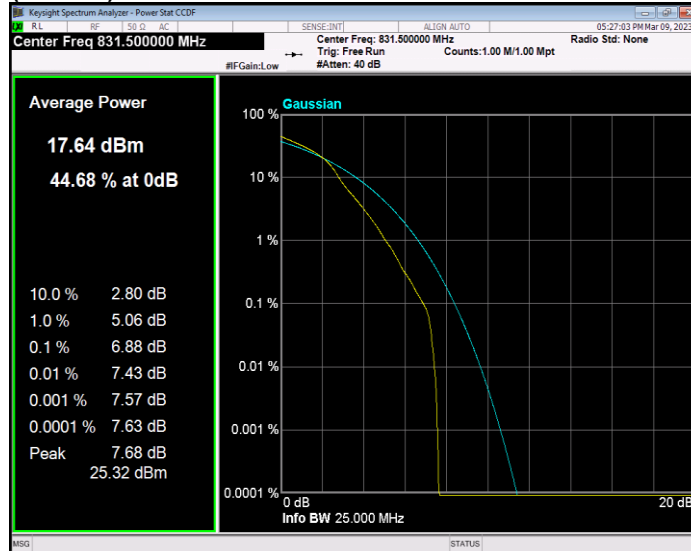

**Band26(824-849) QAM16 BW=1.4MHz Channel=27033 RB Size=1 Position=#0**

**Band26(824-849) QAM16 BW=10MHz Channel=26840 RB Size=1 Position=#0**

**Band26(824-849) QAM16 BW=10MHz Channel=26915 RB Size=1 Position=#0**

**Band26(824-849) QAM16 BW=10MHz Channel=26990 RB Size=1 Position=#0**

**Band26(824-849) QAM16 BW=15MHz Channel=26865 RB Size=1 Position=#0**

**Band26(824-849) QAM16 BW=15MHz Channel=26915 RB Size=1 Position=#0**