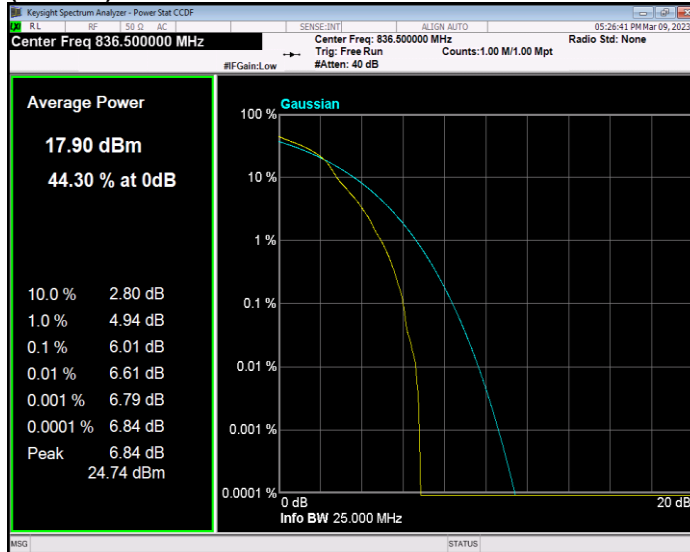

**Band26(814-824) QPSK BW=5MHz Channel=26765 RB Size=1 Position=#0**

**Band26(824-849) QAM16 BW=1.4MHz Channel=26797 RB Size=1 Position=#0**

**Band26(824-849) QAM16 BW=1.4MHz Channel=26915 RB Size=1 Position=#0**

**Band26(824-849) QAM16 BW=1.4MHz Channel=27033 RB Size=1 Position=#0**

**Band26(824-849) QAM16 BW=10MHz Channel=26840 RB Size=1 Position=#0**

**Band26(824-849) QAM16 BW=10MHz Channel=26915 RB Size=1 Position=#0**