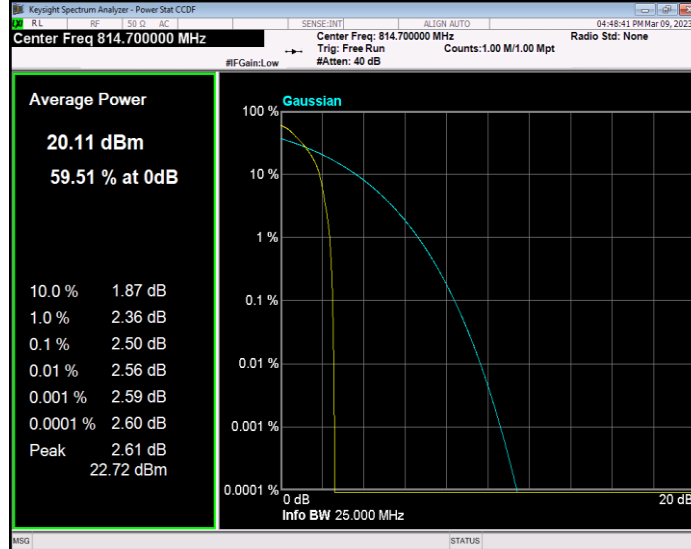

**Band26(814-824) QAM16 BW=5MHz Channel=26715 RB Size=1 Position=#0**

**Band26(814-824) QAM16 BW=5MHz Channel=26740 RB Size=1 Position=#0**

**Band26(814-824) QAM16 BW=5MHz Channel=26765 RB Size=1 Position=#0**

**Band26(814-824) QPSK BW=1.4MHz Channel=26697 RB Size=1 Position=#0**

**Band26(814-824) QPSK BW=1.4MHz Channel=26740 RB Size=1 Position=#0**

**Band26(814-824) QPSK BW=1.4MHz Channel=26783 RB Size=1 Position=#0**