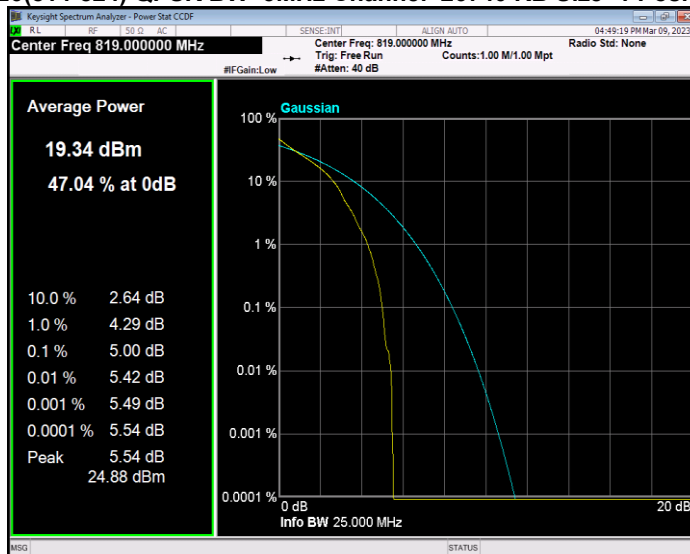

Band26(814-824) QPSK BW=3MHz Channel=26740 RB Size=1 Position=#0