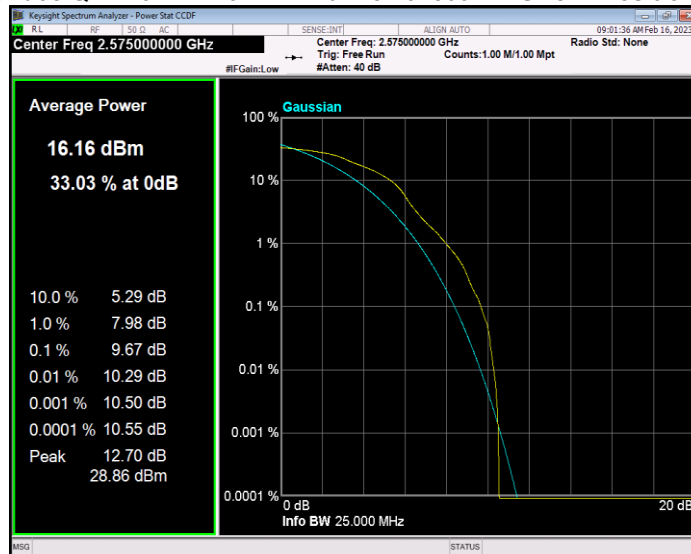

**Band26(824-849) QPSK BW=15MHz Channel=26965 RB Size=1 Position=#0**

**Band26(824-849) QPSK BW=3MHz Channel=26805 RB Size=1 Position=#0**

**Band26(824-849) QPSK BW=3MHz Channel=26915 RB Size=1 Position=#0**

**Band26(824-849) QPSK BW=3MHz Channel=27025 RB Size=1 Position=#0**

**Band26(824-849) QPSK BW=5MHz Channel=26815 RB Size=1 Position=#0**

**Band26(824-849) QPSK BW=5MHz Channel=26915 RB Size=1 Position=#0**

**Band26(824-849) QPSK BW=5MHz Channel=27015 RB Size=1 Position=#0**

**Band38 QAM16 BW=10MHz Channel=37800 RB Size=1 Position=#0**

**Band38 QAM16 BW=10MHz Channel=38000 RB Size=1 Position=#0**

**Band38 QAM16 BW=10MHz Channel=38200 RB Size=1 Position=#0**