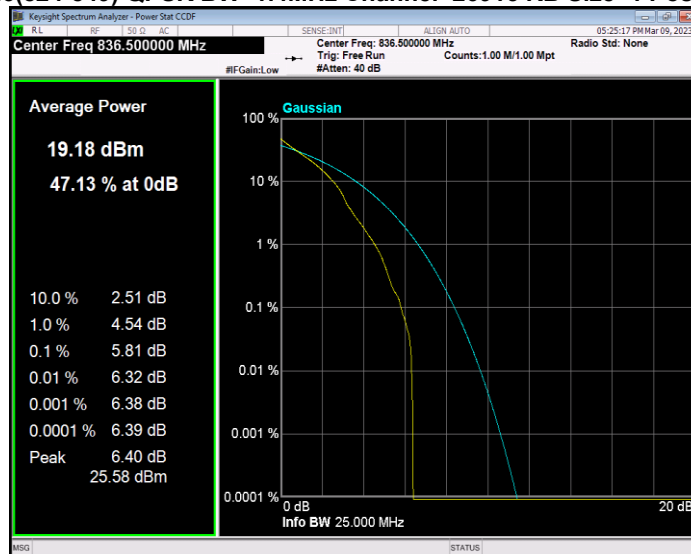

Band26(824-849) QPSK BW=1.4MHz Channel=26915 RB Size=1 Position=#0