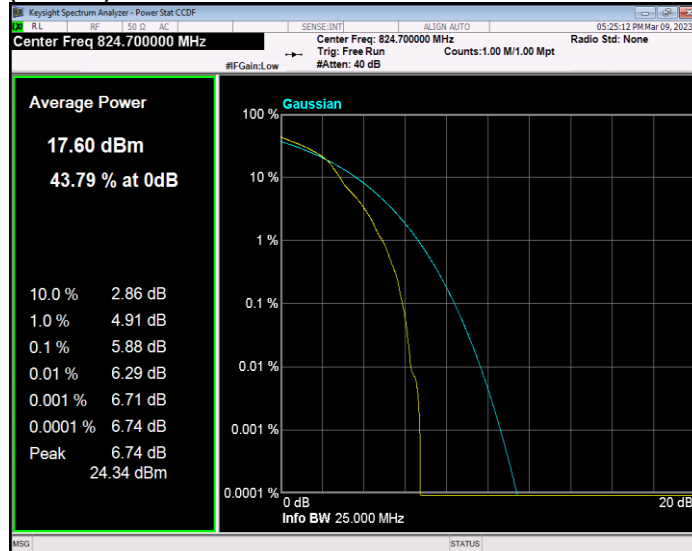

Band26(824-849) QAM16 BW=1.4MHz Channel=26797 RB Size=1 Position=#0