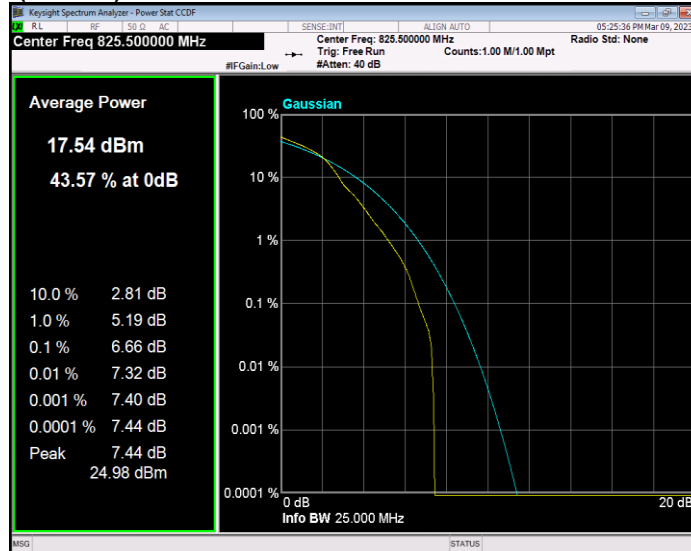

Band26(824-849) QAM16 BW=3MHz Channel=26805 RB Size=1 Position=#0