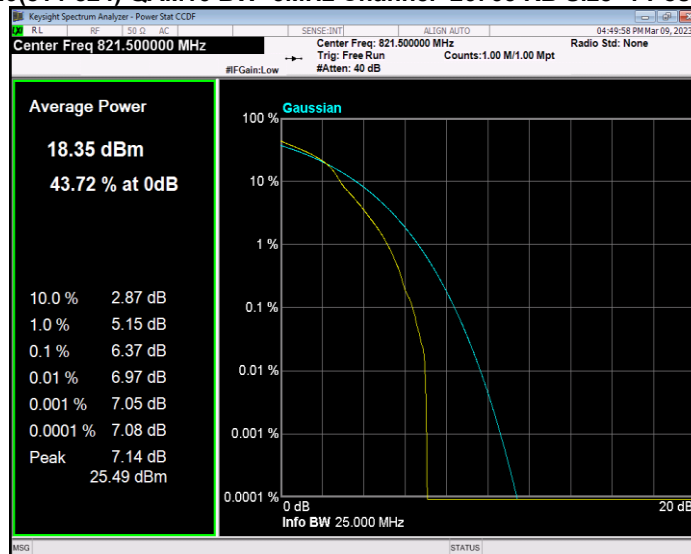

**Band26(814-824) QAM16 BW=3MHz Channel=26705 RB Size=1 Position=#0**

**Band26(814-824) QAM16 BW=3MHz Channel=26740 RB Size=1 Position=#0**

**Band26(814-824) QAM16 BW=3MHz Channel=26775 RB Size=1 Position=#0**

**Band26(814-824) QAM16 BW=5MHz Channel=26715 RB Size=1 Position=#0**

**Band26(814-824) QAM16 BW=5MHz Channel=26740 RB Size=1 Position=#0**

**Band26(814-824) QAM16 BW=5MHz Channel=26765 RB Size=1 Position=#0**