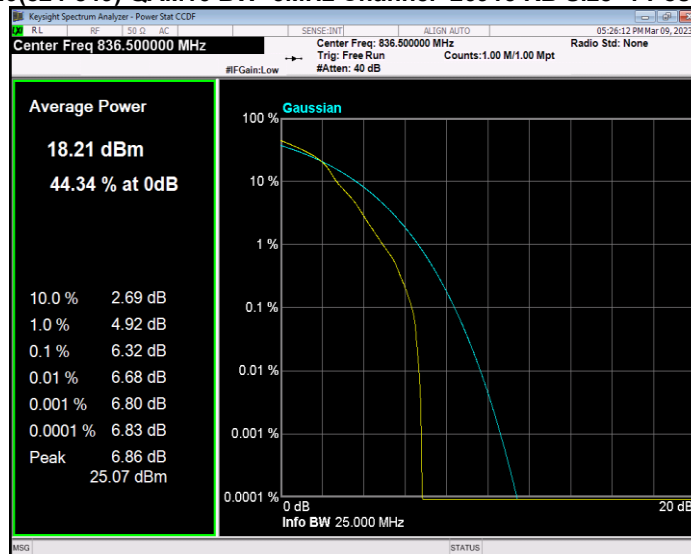

Band26(824-849) QAM16 BW=5MHz Channel=26915 RB Size=1 Position=#0