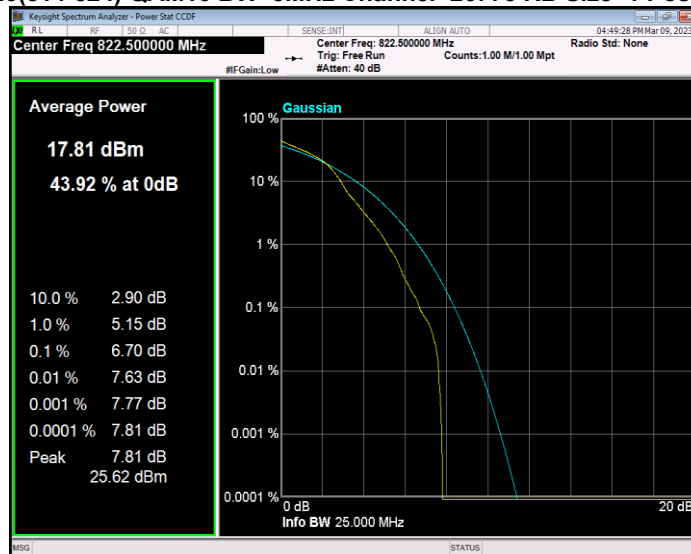

**Band26(814-824) QAM16 BW=3MHz Channel=26705 RB Size=1 Position=#0**

**Band26(814-824) QAM16 BW=3MHz Channel=26740 RB Size=1 Position=#0**

**Band26(814-824) QAM16 BW=3MHz Channel=26775 RB Size=1 Position=#0**

**Band26(814-824) QAM16 BW=5MHz Channel=26715 RB Size=1 Position=#0**

**Band26(814-824) QAM16 BW=5MHz Channel=26740 RB Size=1 Position=#0**

**Band26(814-824) QAM16 BW=5MHz Channel=26765 RB Size=1 Position=#0**