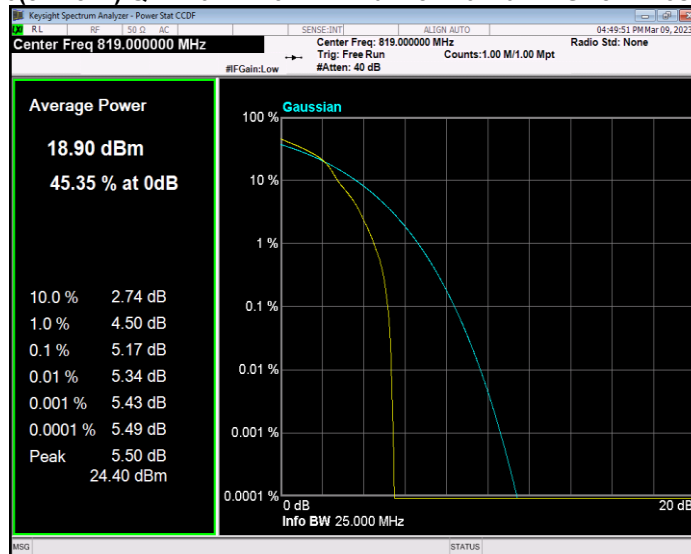

**Band26(814-824) QAM16 BW=3MHz Channel=26705 RB Size=1 Position=#0**

**Band26(814-824) QAM16 BW=3MHz Channel=26740 RB Size=1 Position=#0**

**Band26(814-824) QAM16 BW=3MHz Channel=26775 RB Size=1 Position=#0**

**Band26(814-824) QAM16 BW=5MHz Channel=26715 RB Size=1 Position=#0**

**Band26(814-824) QAM16 BW=5MHz Channel=26740 RB Size=1 Position=#0**

**Band26(814-824) QAM16 BW=5MHz Channel=26765 RB Size=1 Position=#0**