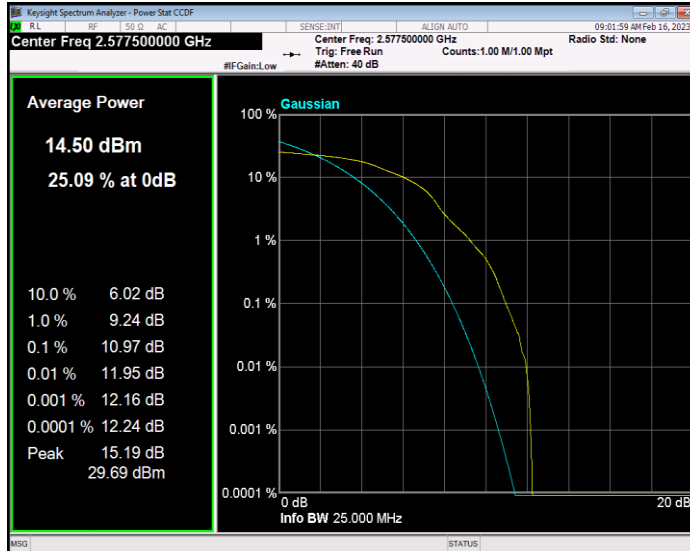

Band38 QAM16 BW=15MHz Channel=37825 RB Size=1 Position=#0