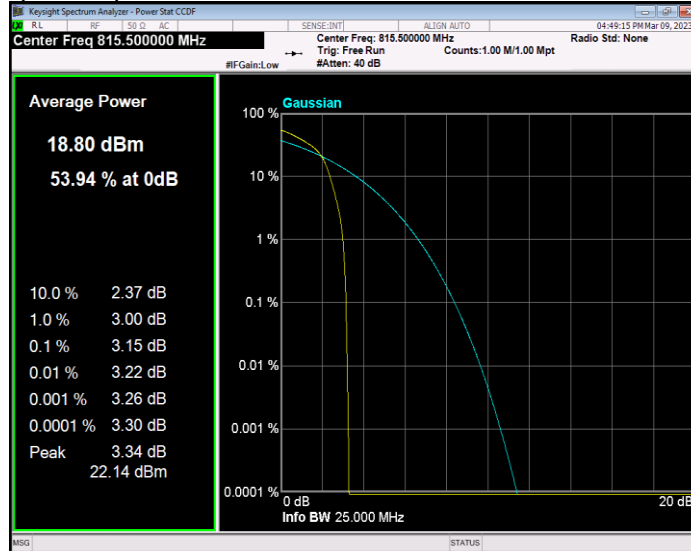

**Band26(814-824) QAM16 BW=3MHz Channel=26705 RB Size=1 Position=#0**

**Band26(814-824) QAM16 BW=3MHz Channel=26740 RB Size=1 Position=#0**

**Band26(814-824) QAM16 BW=3MHz Channel=26775 RB Size=1 Position=#0**

**Band26(814-824) QAM16 BW=5MHz Channel=26715 RB Size=1 Position=#0**

**Band26(814-824) QAM16 BW=5MHz Channel=26740 RB Size=1 Position=#0**

**Band26(814-824) QAM16 BW=5MHz Channel=26765 RB Size=1 Position=#0**