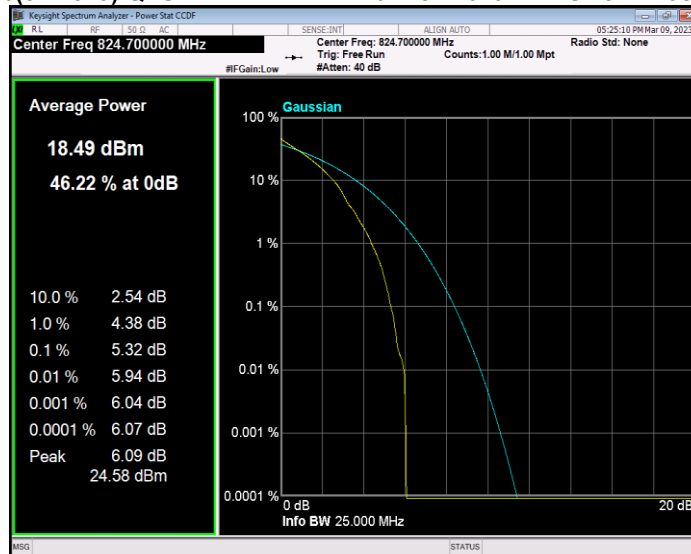

Band26(824-849) QPSK BW=1.4MHz Channel=26797 RB Size=1 Position=#0