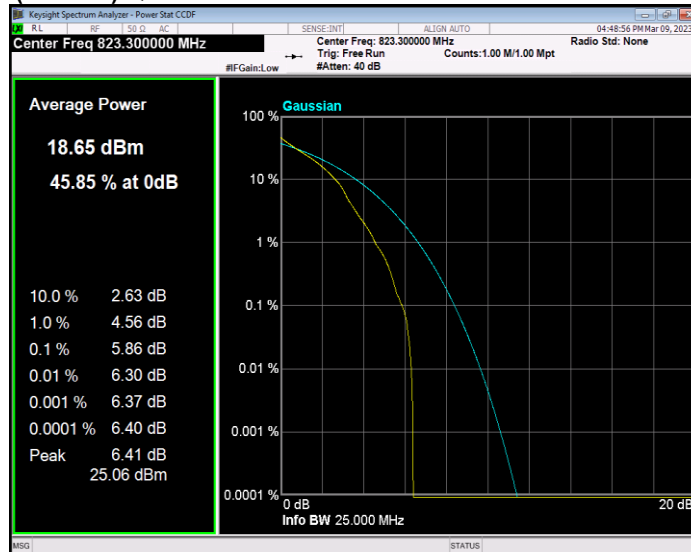

**Band26(814-824) QAM16 BW=5MHz Channel=26715 RB Size=1 Position=#0**

**Band26(814-824) QAM16 BW=5MHz Channel=26740 RB Size=1 Position=#0**

**Band26(814-824) QAM16 BW=5MHz Channel=26765 RB Size=1 Position=#0**

**Band26(814-824) QPSK BW=1.4MHz Channel=26697 RB Size=1 Position=#0**

**Band26(814-824) QPSK BW=1.4MHz Channel=26740 RB Size=1 Position=#0**

**Band26(814-824) QPSK BW=1.4MHz Channel=26783 RB Size=1 Position=#0**