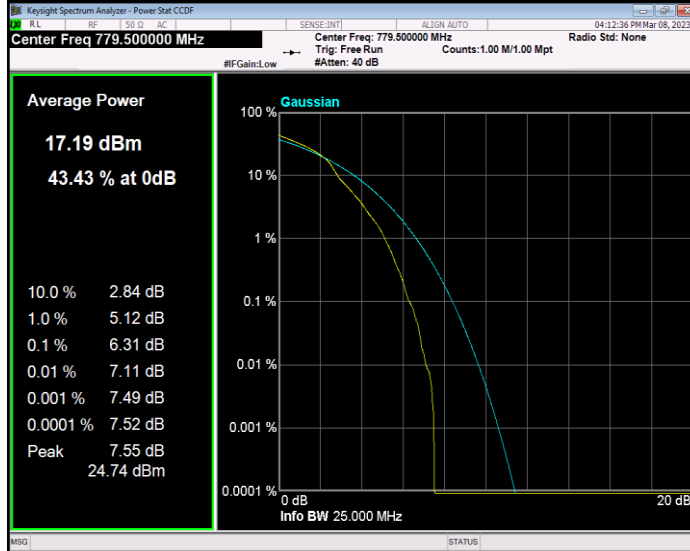

Band13 QAM16 BW=5MHz Channel=23205 RB Size=1 Position=#0