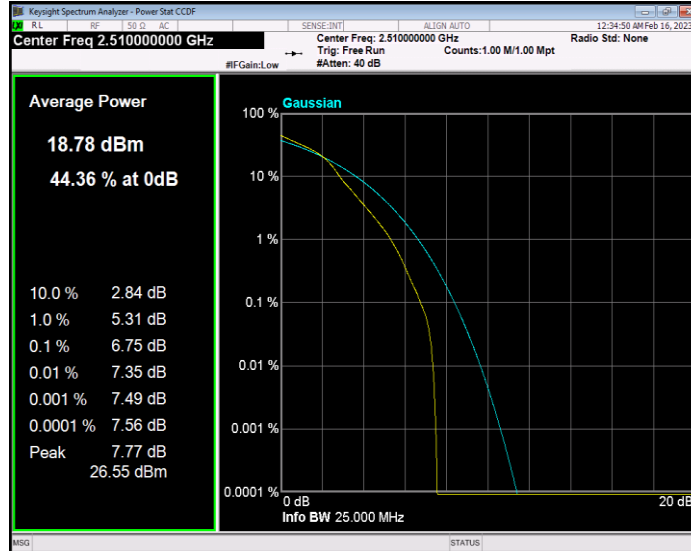

**Band7 QAM16 BW=10MHz Channel=20800 RB Size=1 Position=#0**

**Band7 QAM16 BW=10MHz Channel=21100 RB Size=1 Position=#0**

**Band7 QAM16 BW=10MHz Channel=21400 RB Size=1 Position=#0**

**Band7 QAM16 BW=15MHz Channel=20825 RB Size=1 Position=#0**

**Band7 QAM16 BW=15MHz Channel=21100 RB Size=1 Position=#0**

**Band7 QAM16 BW=15MHz Channel=21375 RB Size=1 Position=#0**

**Band7 QAM16 BW=20MHz Channel=20850 RB Size=1 Position=#0**

**Band7 QAM16 BW=20MHz Channel=21100 RB Size=1 Position=#0**