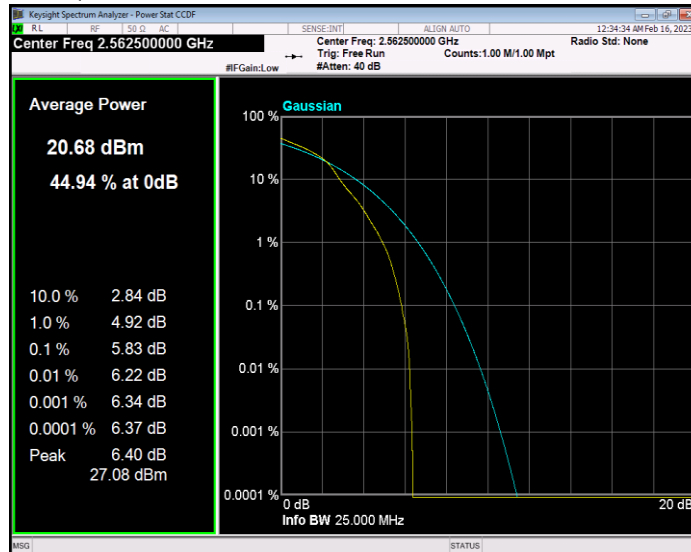

Band7 QAM16 BW=15MHz Channel=21375 RB Size=1 Position=#0