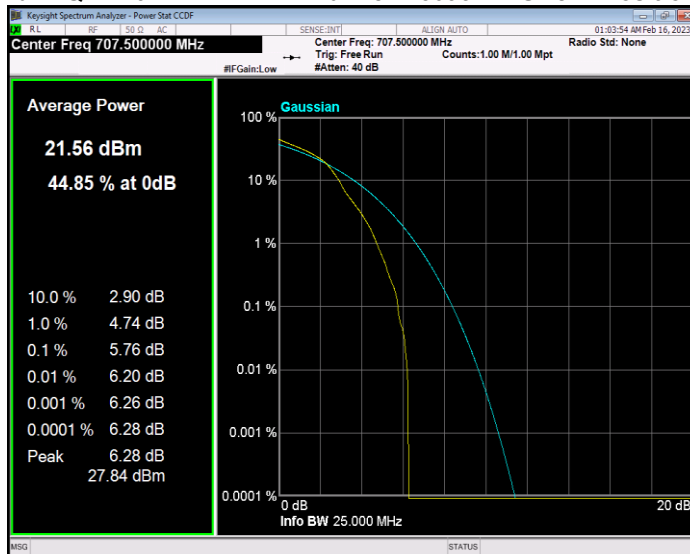

Band12 QAM16 BW=1.4MHz Channel=23095 RB Size=1 Position=#0