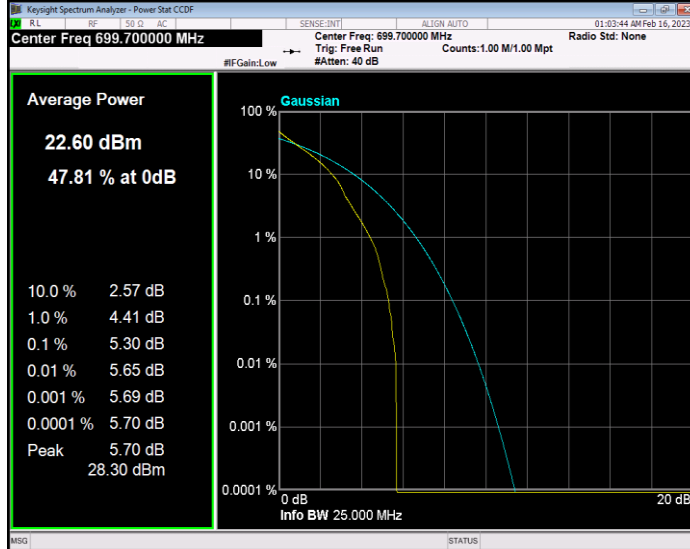

Band12 QPSK BW=1.4MHz Channel=23017 RB Size=1 Position=#0