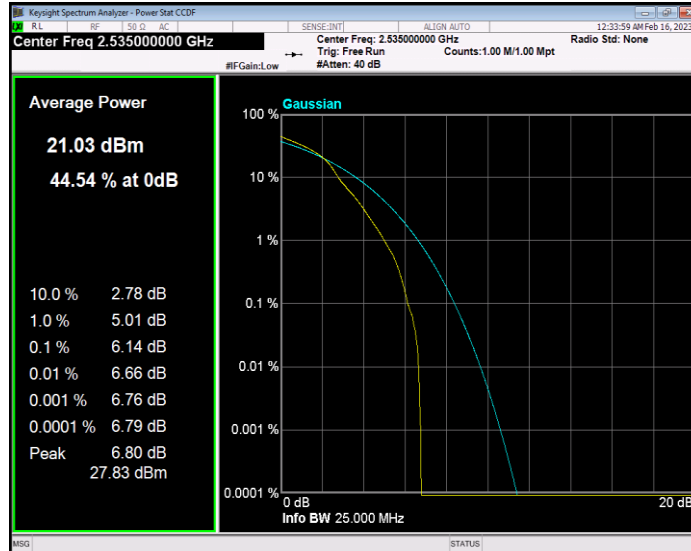

**Band7 QAM16 BW=10MHz Channel=20800 RB Size=1 Position=#0**

**Band7 QAM16 BW=10MHz Channel=21100 RB Size=1 Position=#0**

**Band7 QAM16 BW=10MHz Channel=21400 RB Size=1 Position=#0**

**Band7 QAM16 BW=15MHz Channel=20825 RB Size=1 Position=#0**

**Band7 QAM16 BW=15MHz Channel=21100 RB Size=1 Position=#0**

**Band7 QAM16 BW=15MHz Channel=21375 RB Size=1 Position=#0**

**Band7 QAM16 BW=20MHz Channel=20850 RB Size=1 Position=#0**

**Band7 QAM16 BW=20MHz Channel=21100 RB Size=1 Position=#0**