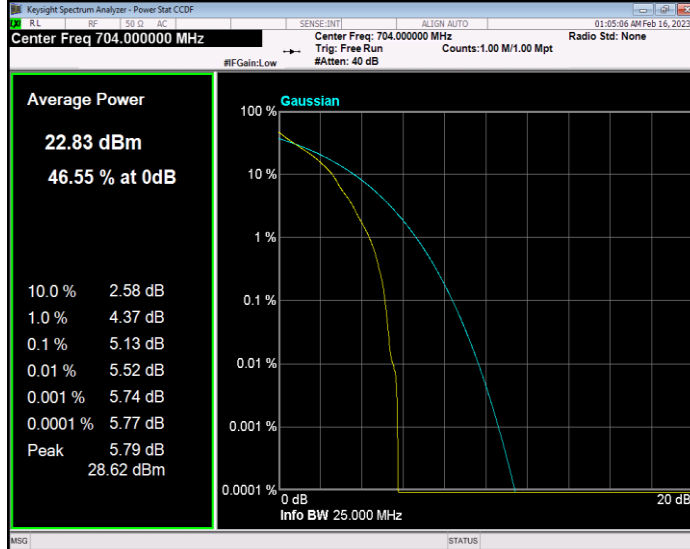

**Band12 QPSK BW=1.4MHz Channel=23017 RB Size=1 Position=#0**

**Band12 QPSK BW=1.4MHz Channel=23095 RB Size=1 Position=#0**

**Band12 QPSK BW=1.4MHz Channel=23173 RB Size=1 Position=#0**

**Band12 QPSK BW=10MHz Channel=23060 RB Size=1 Position=#0**