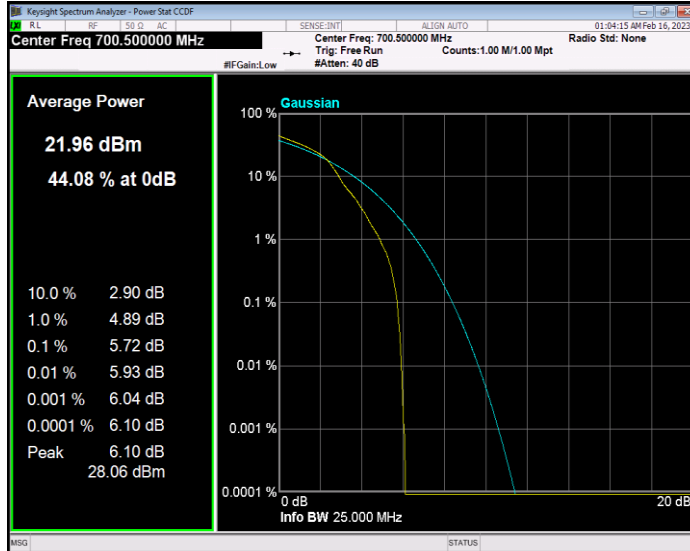

Band12 QAM16 BW=3MHz Channel=23025 RB Size=1 Position=#0