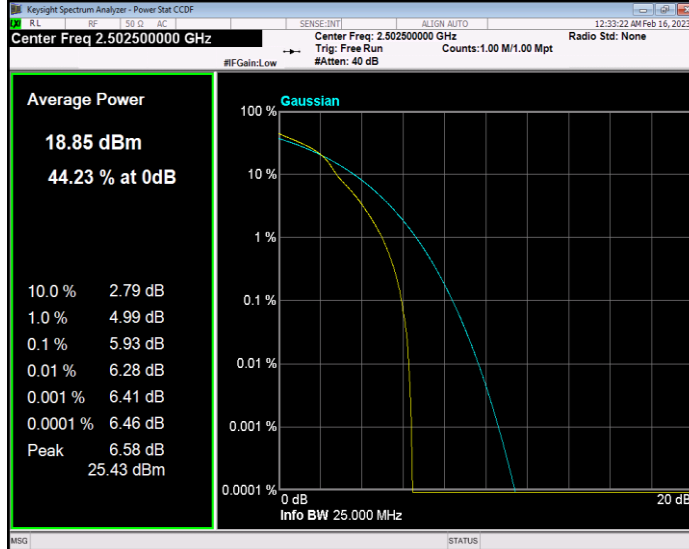

Band7 QAM16 BW=5MHz Channel=20775 RB Size=1 Position=#0