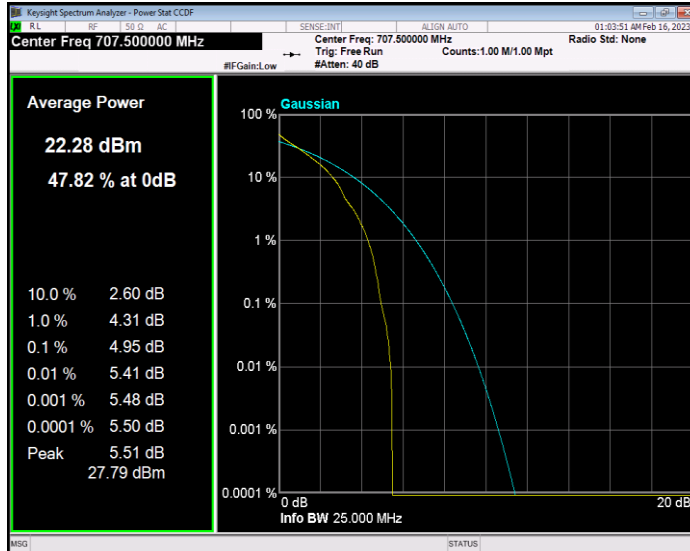

Band12 QPSK BW=1.4MHz Channel=23095 RB Size=1 Position=#0