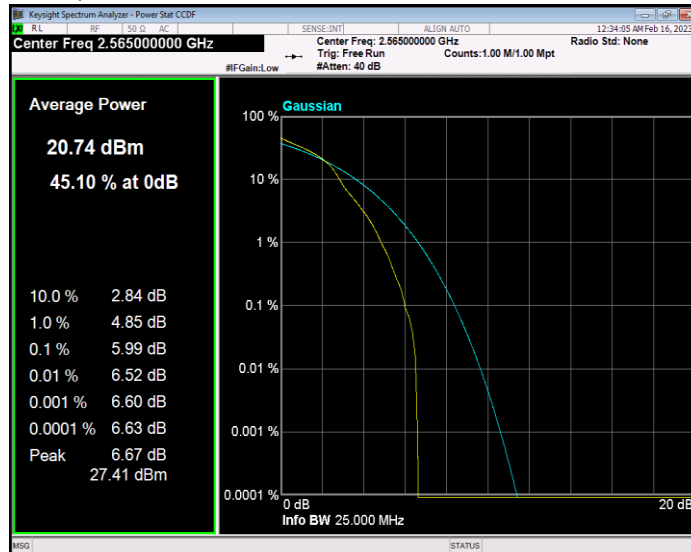

**Band7 QAM16 BW=10MHz Channel=20800 RB Size=1 Position=#0**

**Band7 QAM16 BW=10MHz Channel=21100 RB Size=1 Position=#0**

**Band7 QAM16 BW=10MHz Channel=21400 RB Size=1 Position=#0**

**Band7 QAM16 BW=15MHz Channel=20825 RB Size=1 Position=#0**