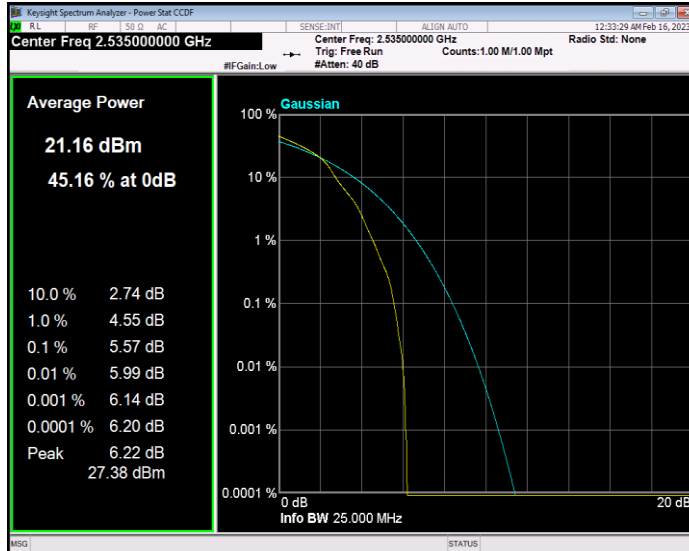

**Band7 QAM16 BW=10MHz Channel=20800 RB Size=1 Position=#0**

**Band7 QAM16 BW=10MHz Channel=21100 RB Size=1 Position=#0**

**Band7 QAM16 BW=10MHz Channel=21400 RB Size=1 Position=#0**

**Band7 QAM16 BW=15MHz Channel=20825 RB Size=1 Position=#0**

**Band7 QAM16 BW=15MHz Channel=21100 RB Size=1 Position=#0**

**Band7 QAM16 BW=15MHz Channel=21375 RB Size=1 Position=#0**

**Band7 QAM16 BW=20MHz Channel=20850 RB Size=1 Position=#0**

**Band7 QAM16 BW=20MHz Channel=21100 RB Size=1 Position=#0**

**Band7 QAM16 BW=20MHz Channel=21350 RB Size=1 Position=#0**

**Band7 QAM16 BW=5MHz Channel=20775 RB Size=1 Position=#0**

**Band7 QAM16 BW=5MHz Channel=21100 RB Size=1 Position=#0**

**Band7 QAM16 BW=5MHz Channel=21425 RB Size=1 Position=#0**