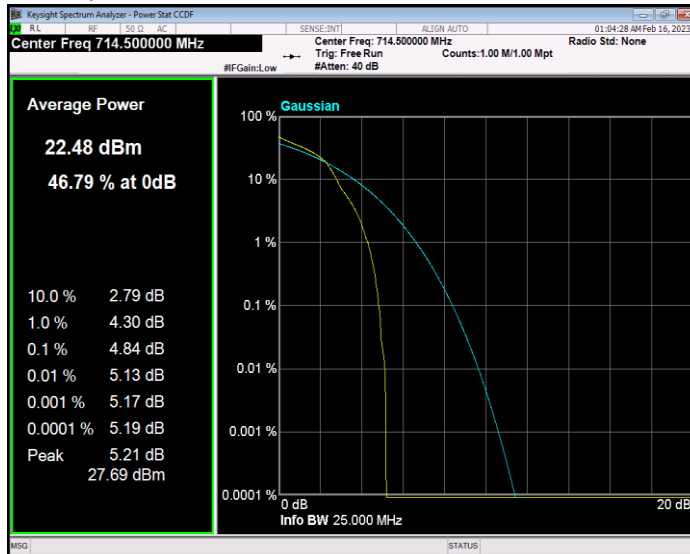

Band12 QAM16 BW=3MHz Channel=23165 RB Size=1 Position=#0