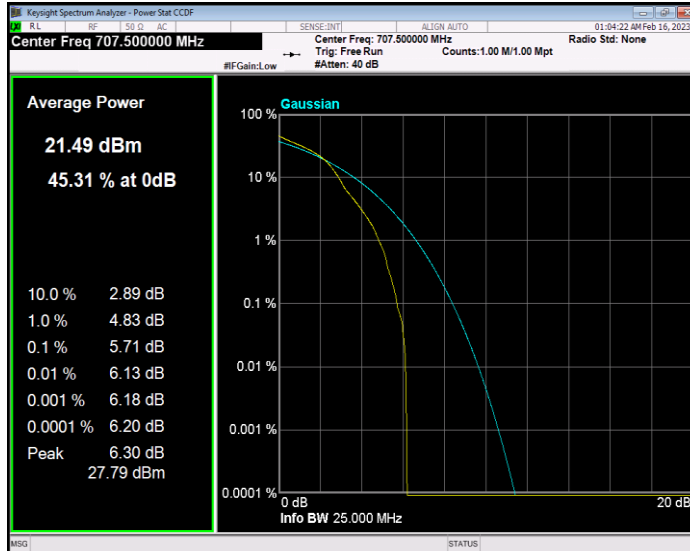

**Band12 QAM16 BW=10MHz Channel=23095 RB Size=1 Position=#0**

**Band12 QAM16 BW=10MHz Channel=23130 RB Size=1 Position=#0**

**Band12 QAM16 BW=3MHz Channel=23025 RB Size=1 Position=#0**

**Band12 QAM16 BW=3MHz Channel=23095 RB Size=1 Position=#0**