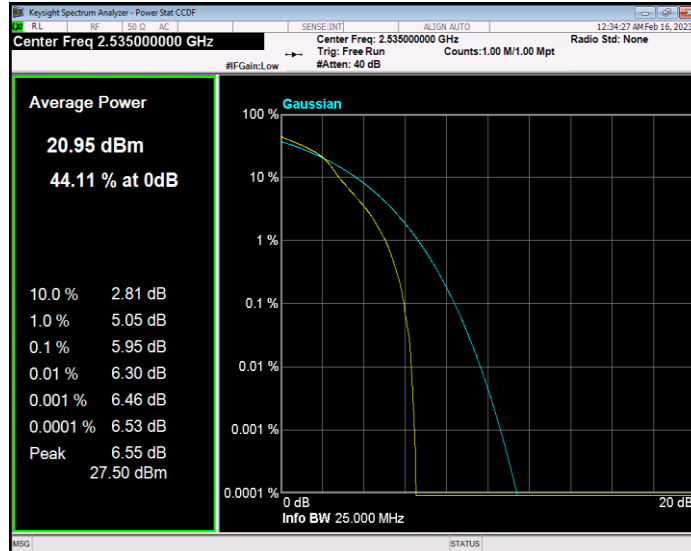

**Band7 QAM16 BW=10MHz Channel=20800 RB Size=1 Position=#0**

**Band7 QAM16 BW=10MHz Channel=21100 RB Size=1 Position=#0**

**Band7 QAM16 BW=10MHz Channel=21400 RB Size=1 Position=#0**

**Band7 QAM16 BW=15MHz Channel=20825 RB Size=1 Position=#0**

**Band7 QAM16 BW=15MHz Channel=21100 RB Size=1 Position=#0**

**Band7 QAM16 BW=15MHz Channel=21375 RB Size=1 Position=#0**

**Band7 QAM16 BW=20MHz Channel=20850 RB Size=1 Position=#0**

**Band7 QAM16 BW=20MHz Channel=21100 RB Size=1 Position=#0**