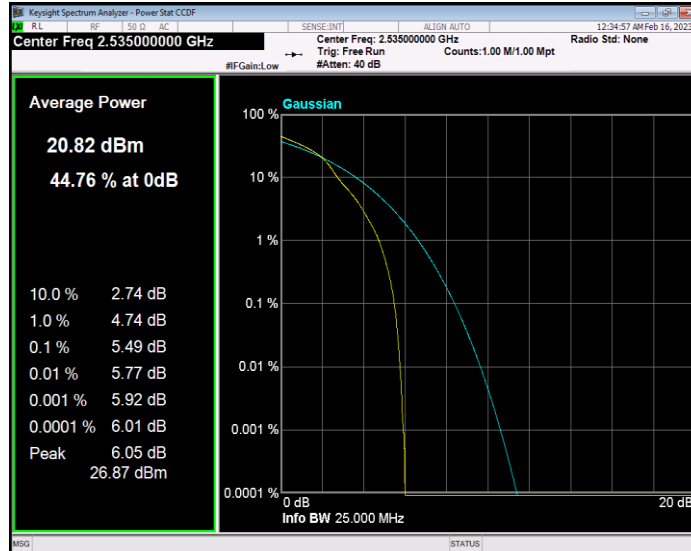

**Band7 QAM16 BW=10MHz Channel=20800 RB Size=1 Position=#0**

**Band7 QAM16 BW=10MHz Channel=21100 RB Size=1 Position=#0**

**Band7 QAM16 BW=10MHz Channel=21400 RB Size=1 Position=#0**

**Band7 QAM16 BW=15MHz Channel=20825 RB Size=1 Position=#0**

**Band7 QAM16 BW=15MHz Channel=21100 RB Size=1 Position=#0**

**Band7 QAM16 BW=15MHz Channel=21375 RB Size=1 Position=#0**

**Band7 QAM16 BW=20MHz Channel=20850 RB Size=1 Position=#0**

**Band7 QAM16 BW=20MHz Channel=21100 RB Size=1 Position=#0**

**Band7 QAM16 BW=20MHz Channel=21350 RB Size=1 Position=#0**

**Band7 QAM16 BW=5MHz Channel=20775 RB Size=1 Position=#0**

**Band7 QAM16 BW=5MHz Channel=21100 RB Size=1 Position=#0**

**Band7 QAM16 BW=5MHz Channel=21425 RB Size=1 Position=#0**