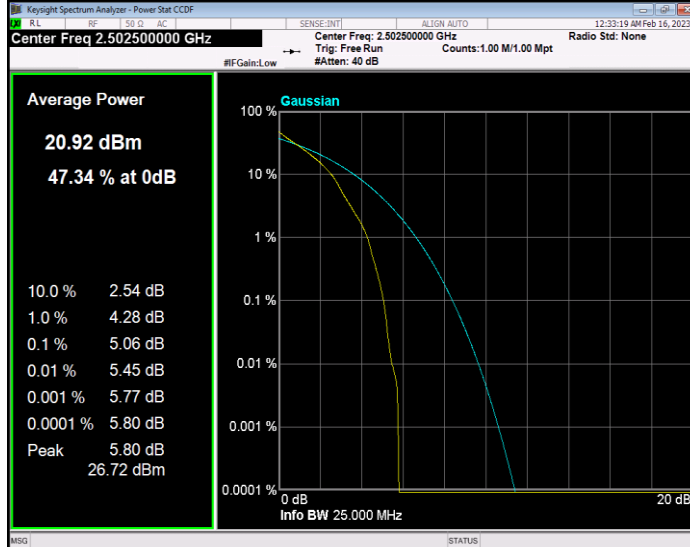

Band7 QPSK BW=5MHz Channel=20775 RB Size=1 Position=#0