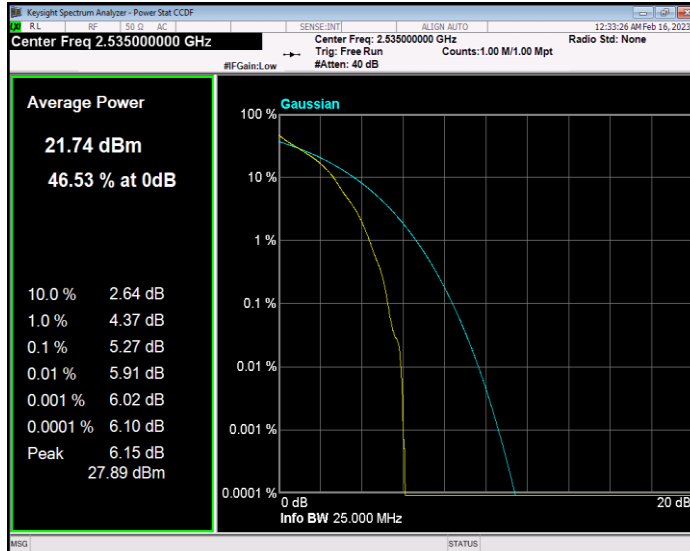

Band7 QPSK BW=5MHz Channel=21100 RB Size=1 Position=#0