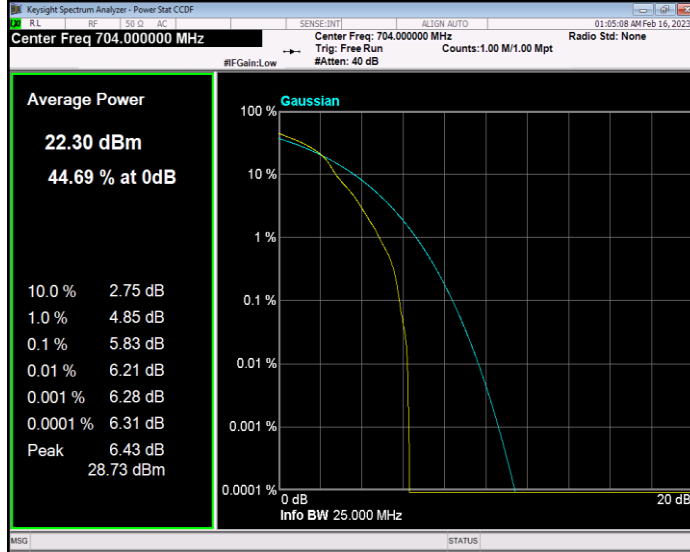

**Band12 QAM16 BW=1.4MHz Channel=23017 RB Size=1 Position=#0**

**Band12 QAM16 BW=1.4MHz Channel=23095 RB Size=1 Position=#0**

**Band12 QAM16 BW=1.4MHz Channel=23173 RB Size=1 Position=#0**

**Band12 QAM16 BW=10MHz Channel=23060 RB Size=1 Position=#0**