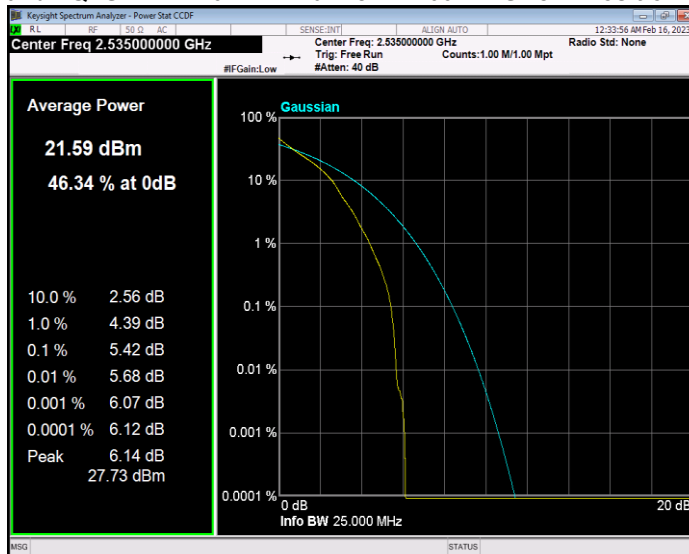

Band7 QPSK BW=10MHz Channel=21100 RB Size=1 Position=#0