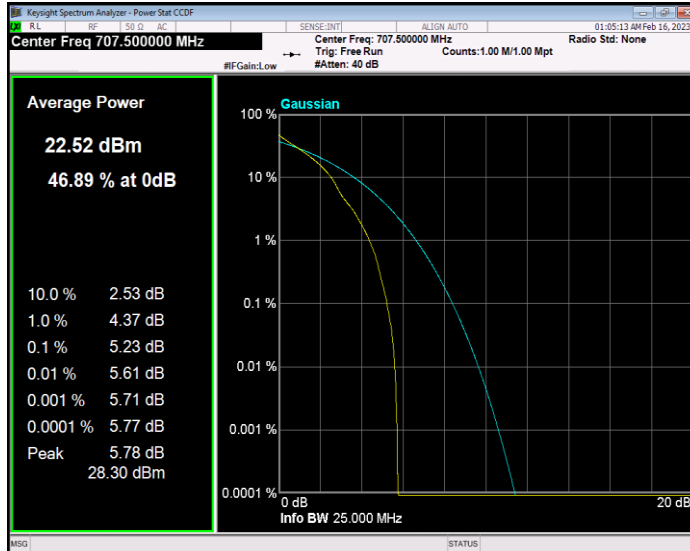

Band12 QPSK BW=10MHz Channel=23095 RB Size=1 Position=#0