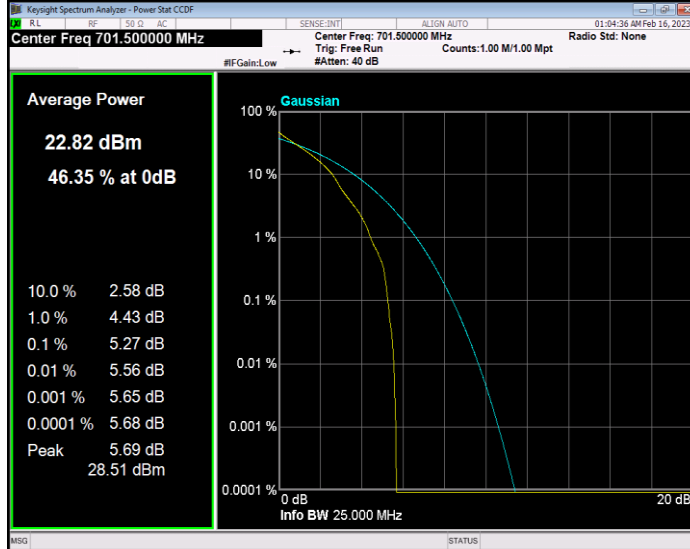

Band12 QPSK BW=5MHz Channel=23035 RB Size=1 Position=#0