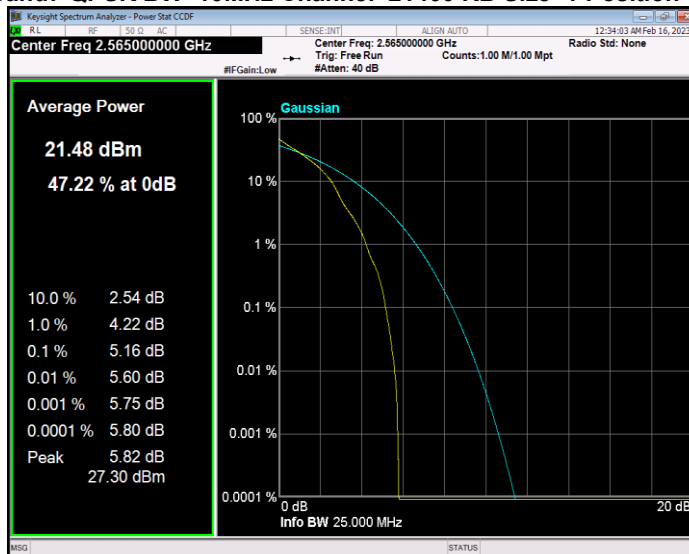

Band7 QPSK BW=10MHz Channel=21400 RB Size=1 Position=#0