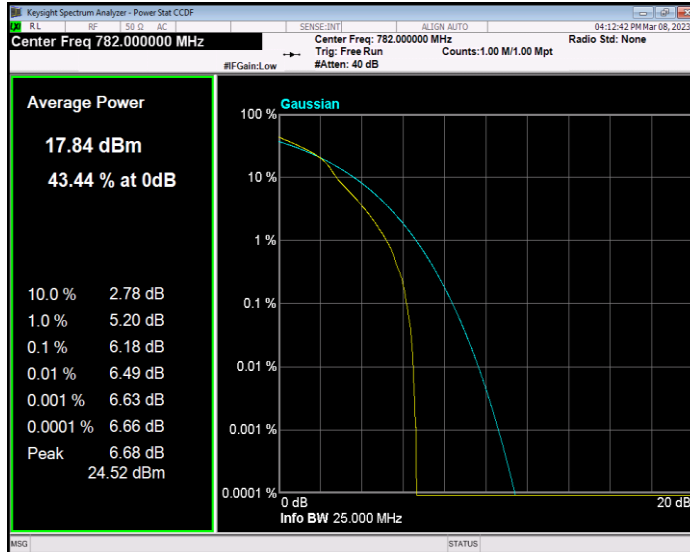

Band13 QAM16 BW=5MHz Channel=23230 RB Size=1 Position=#0