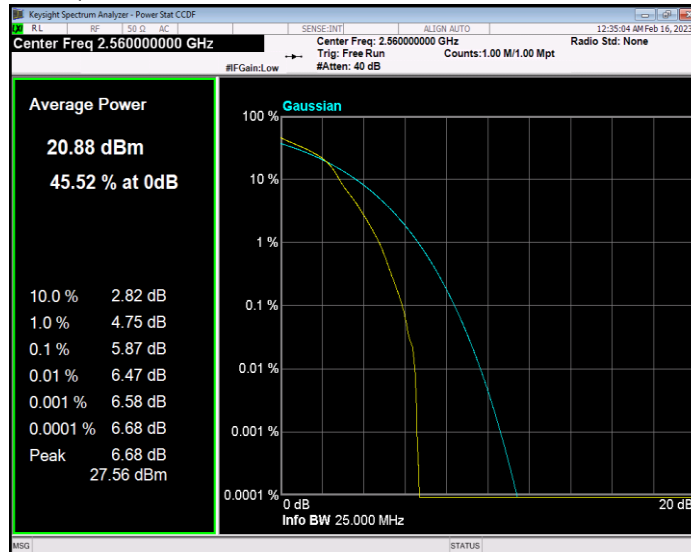

Band7 QAM16 BW=20MHz Channel=21350 RB Size=1 Position=#0