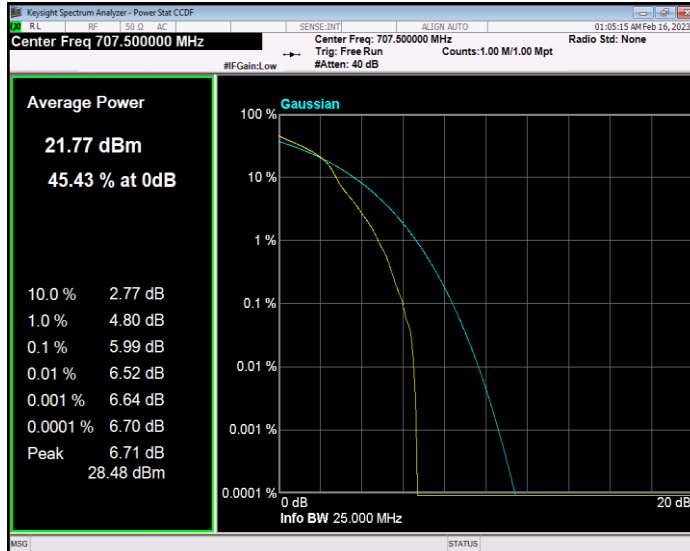

Band12 QAM16 BW=10MHz Channel=23095 RB Size=1 Position=#0