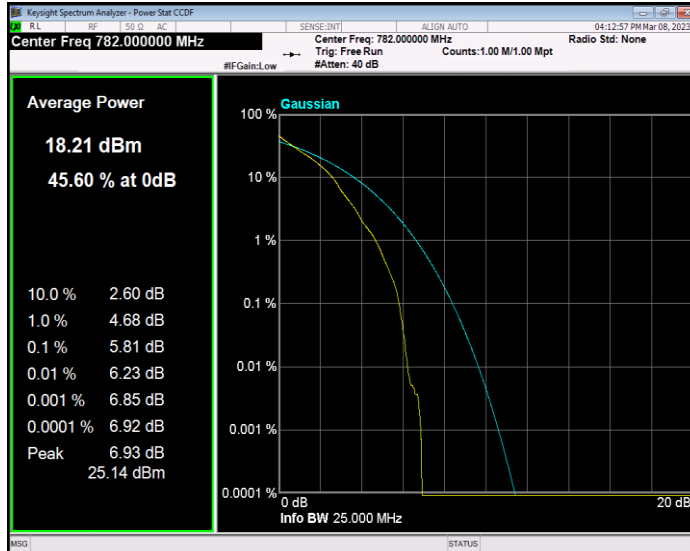

**Band13 QAM16 BW=10MHz Channel=23230 RB Size=1 Position=#0**

**Band13 QAM16 BW=5MHz Channel=23205 RB Size=1 Position=#0**

**Band13 QAM16 BW=5MHz Channel=23230 RB Size=1 Position=#0**

**Band13 QAM16 BW=5MHz Channel=23255 RB Size=1 Position=#0**

**Band13 QPSK BW=10MHz Channel=23230 RB Size=1 Position=#0**

**Band13 QPSK BW=5MHz Channel=23205 RB Size=1 Position=#0**