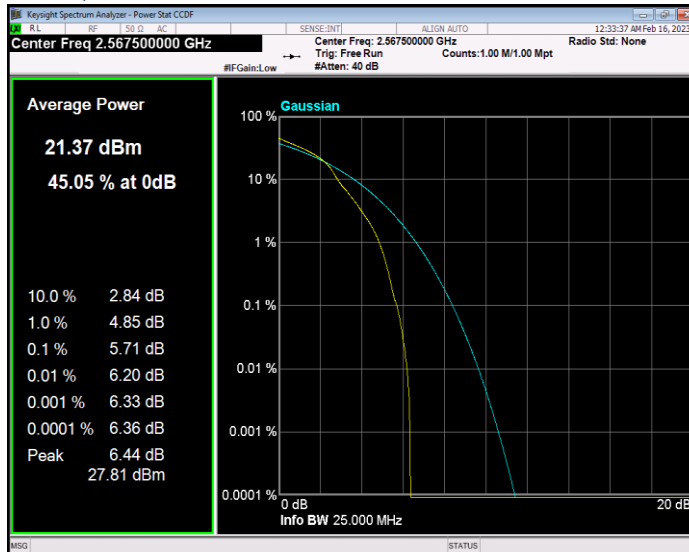

**Band7 QAM16 BW=20MHz Channel=21350 RB Size=1 Position=#0**

**Band7 QAM16 BW=5MHz Channel=20775 RB Size=1 Position=#0**

**Band7 QAM16 BW=5MHz Channel=21100 RB Size=1 Position=#0**

**Band7 QAM16 BW=5MHz Channel=21425 RB Size=1 Position=#0**