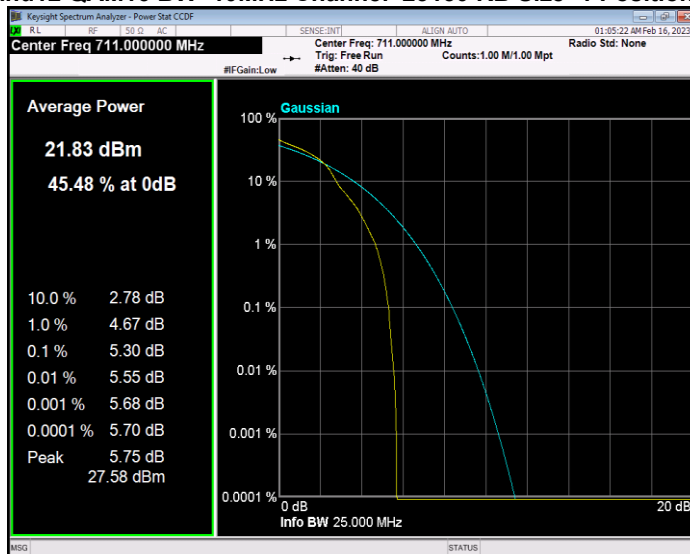

Band12 QAM16 BW=10MHz Channel=23130 RB Size=1 Position=#0