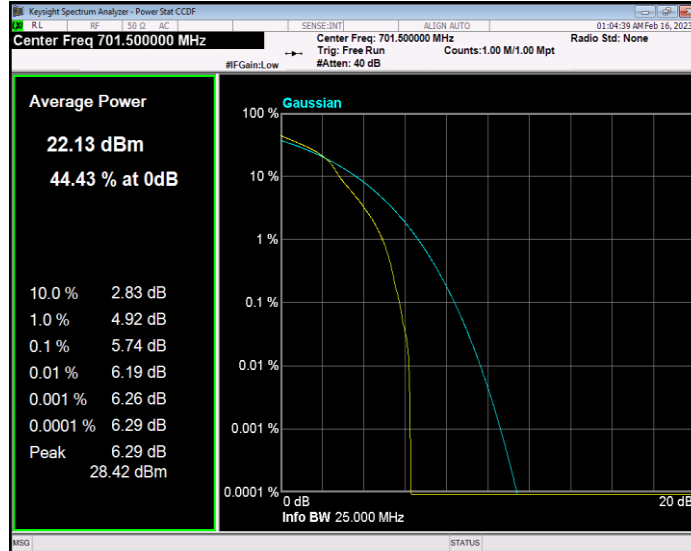

Band12 QAM16 BW=5MHz Channel=23035 RB Size=1 Position=#0