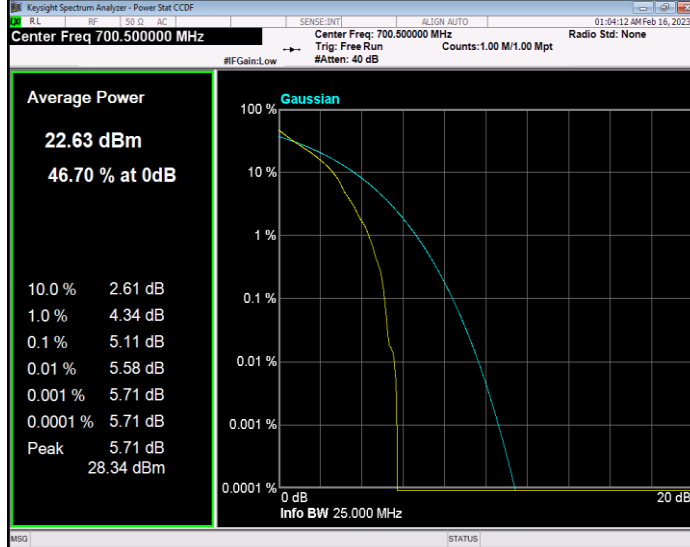

Band12 QPSK BW=3MHz Channel=23025 RB Size=1 Position=#0