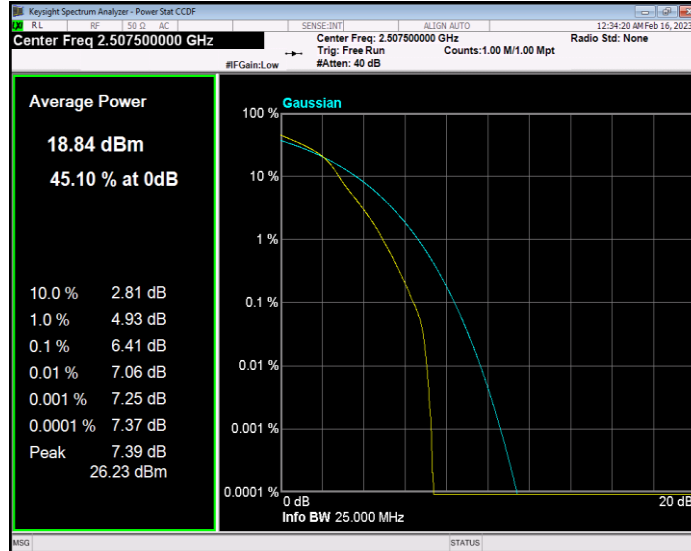

**Band7 QAM16 BW=10MHz Channel=20800 RB Size=1 Position=#0**

**Band7 QAM16 BW=10MHz Channel=21100 RB Size=1 Position=#0**

**Band7 QAM16 BW=10MHz Channel=21400 RB Size=1 Position=#0**

**Band7 QAM16 BW=15MHz Channel=20825 RB Size=1 Position=#0**

**Band7 QAM16 BW=15MHz Channel=21100 RB Size=1 Position=#0**

**Band7 QAM16 BW=15MHz Channel=21375 RB Size=1 Position=#0**

**Band7 QAM16 BW=20MHz Channel=20850 RB Size=1 Position=#0**

**Band7 QAM16 BW=20MHz Channel=21100 RB Size=1 Position=#0**