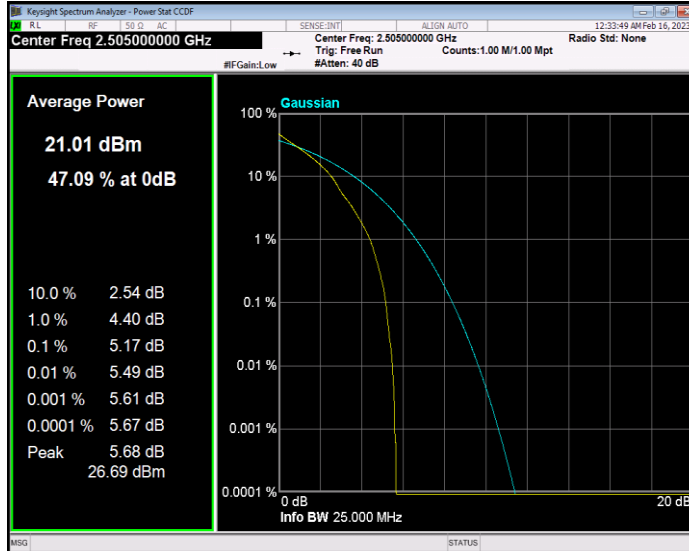

Band7 QPSK BW=10MHz Channel=20800 RB Size=1 Position=#0