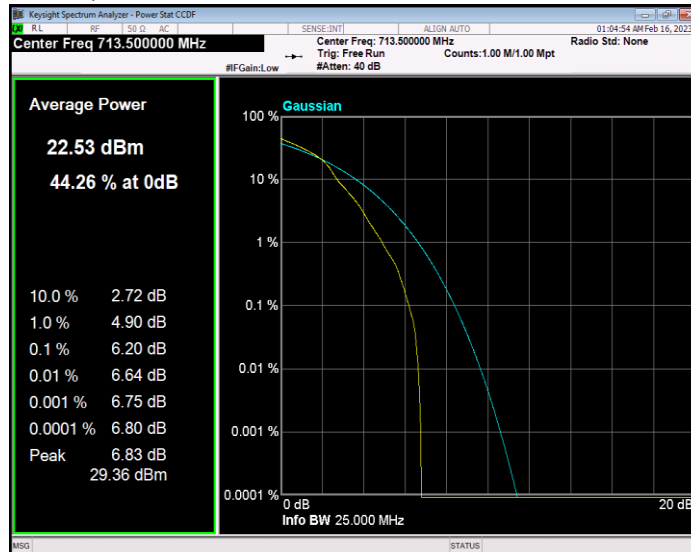

**Band12 QAM16 BW=3MHz Channel=23165 RB Size=1 Position=#0**

**Band12 QAM16 BW=5MHz Channel=23035 RB Size=1 Position=#0**

**Band12 QAM16 BW=5MHz Channel=23095 RB Size=1 Position=#0**

**Band12 QAM16 BW=5MHz Channel=23155 RB Size=1 Position=#0**