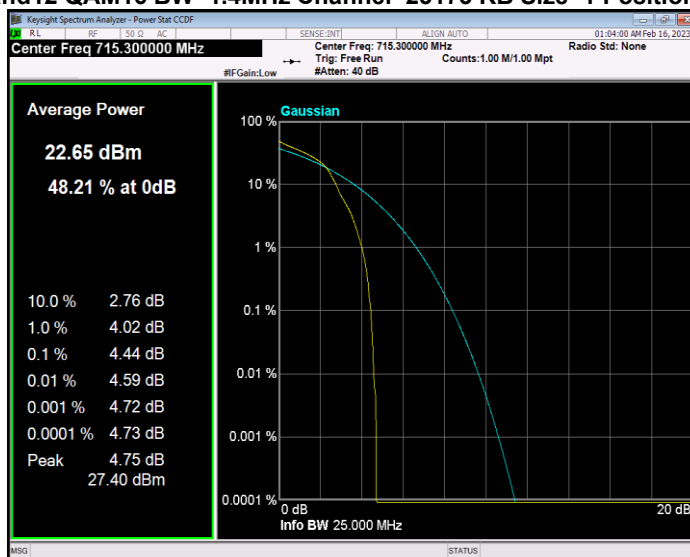

Band12 QAM16 BW=1.4MHz Channel=23173 RB Size=1 Position=#0