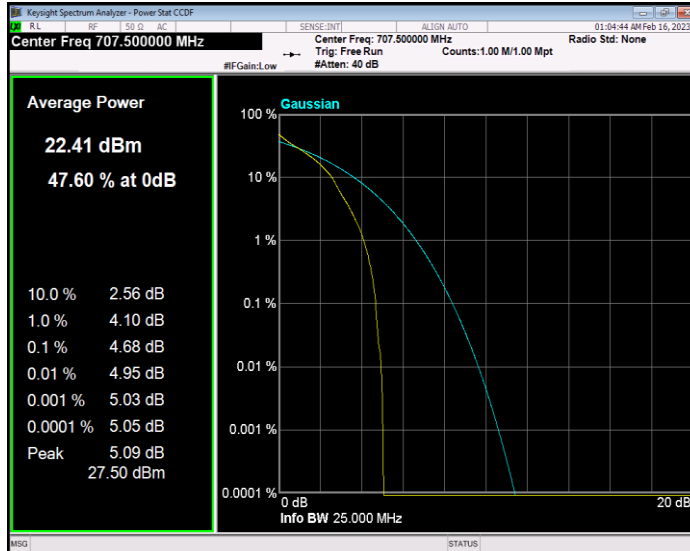

Band12 QPSK BW=5MHz Channel=23095 RB Size=1 Position=#0