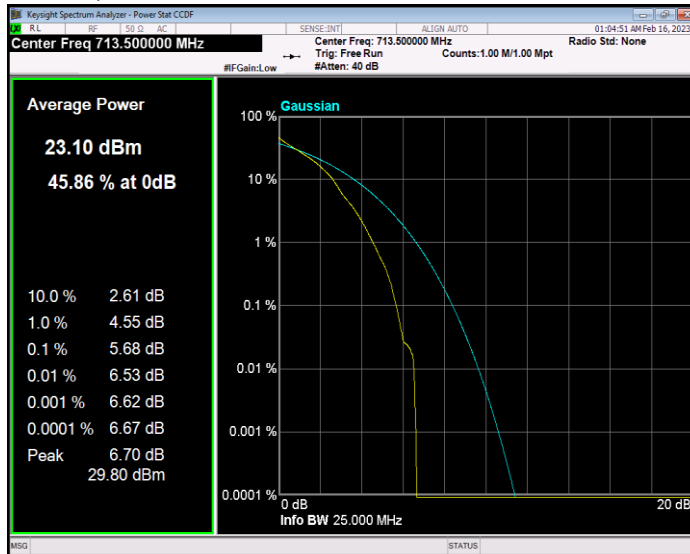

**Band12 QPSK BW=3MHz Channel=23165 RB Size=1 Position=#0**

**Band12 QPSK BW=5MHz Channel=23035 RB Size=1 Position=#0**

**Band12 QPSK BW=5MHz Channel=23095 RB Size=1 Position=#0**

**Band12 QPSK BW=5MHz Channel=23155 RB Size=1 Position=#0**