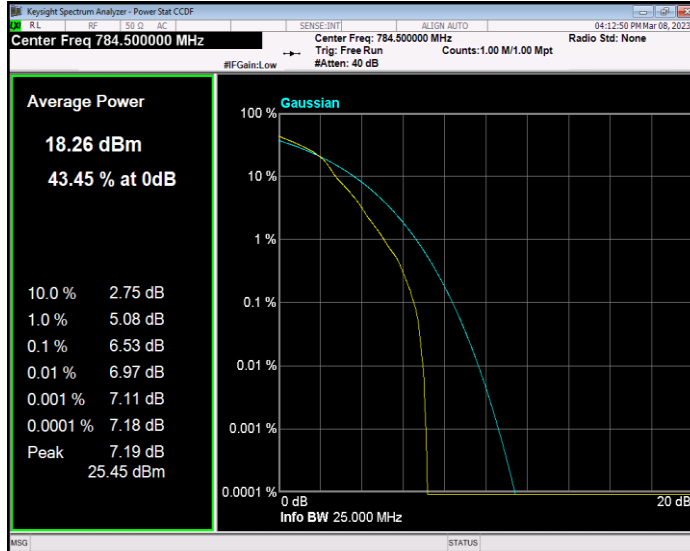

**Band13 QAM16 BW=10MHz Channel=23230 RB Size=1 Position=#0**

**Band13 QAM16 BW=5MHz Channel=23205 RB Size=1 Position=#0**

**Band13 QAM16 BW=5MHz Channel=23230 RB Size=1 Position=#0**

**Band13 QAM16 BW=5MHz Channel=23255 RB Size=1 Position=#0**

**Band13 QPSK BW=10MHz Channel=23230 RB Size=1 Position=#0**

**Band13 QPSK BW=5MHz Channel=23205 RB Size=1 Position=#0**