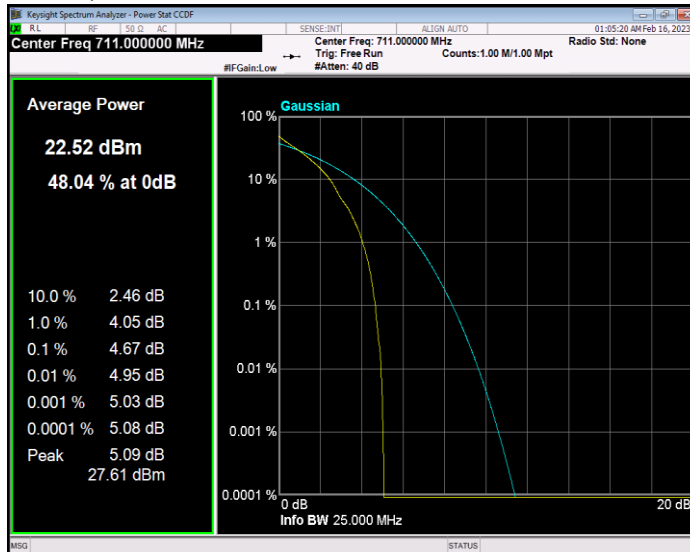

Band12 QPSK BW=10MHz Channel=23130 RB Size=1 Position=#0