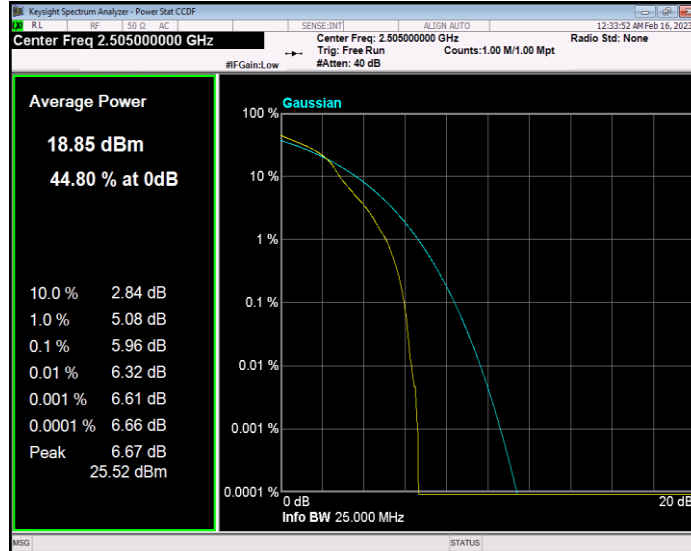

**Band7 QAM16 BW=10MHz Channel=20800 RB Size=1 Position=#0**

**Band7 QAM16 BW=10MHz Channel=21100 RB Size=1 Position=#0**

**Band7 QAM16 BW=10MHz Channel=21400 RB Size=1 Position=#0**

**Band7 QAM16 BW=15MHz Channel=20825 RB Size=1 Position=#0**