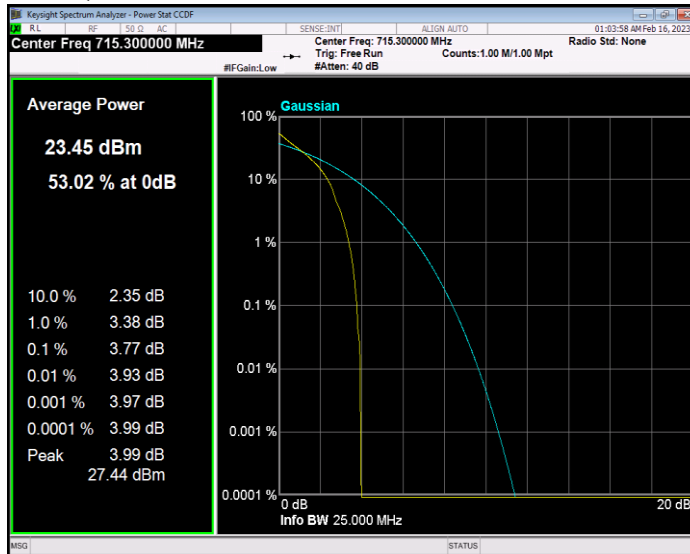

Band12 QPSK BW=1.4MHz Channel=23173 RB Size=1 Position=#0