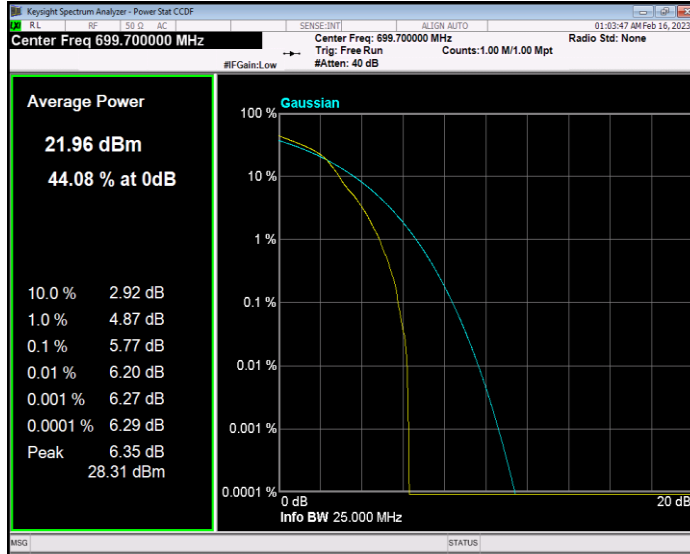

Band12 QAM16 BW=1.4MHz Channel=23017 RB Size=1 Position=#0