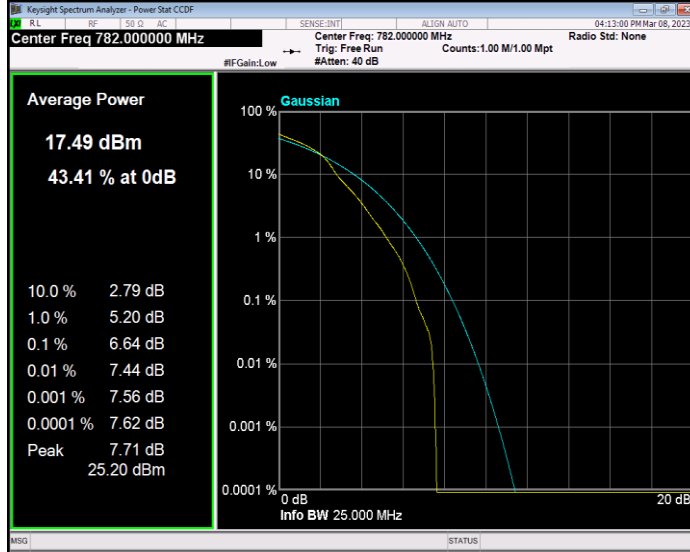

Band13 QAM16 BW=10MHz Channel=23230 RB Size=1 Position=#0