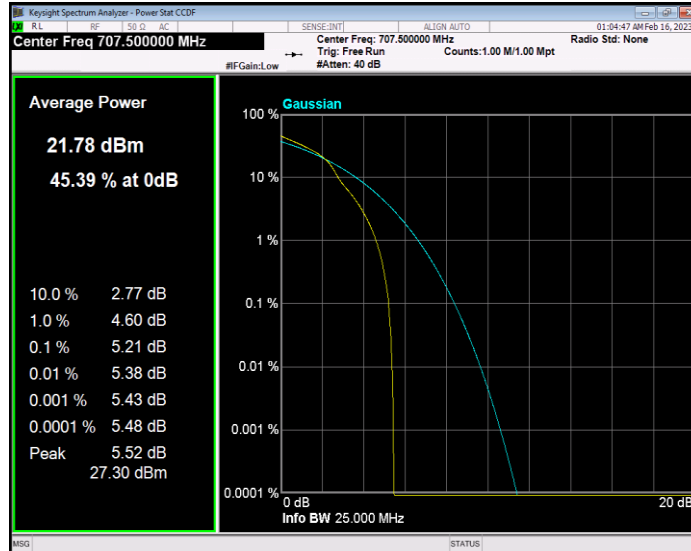

Band12 QAM16 BW=5MHz Channel=23095 RB Size=1 Position=#0