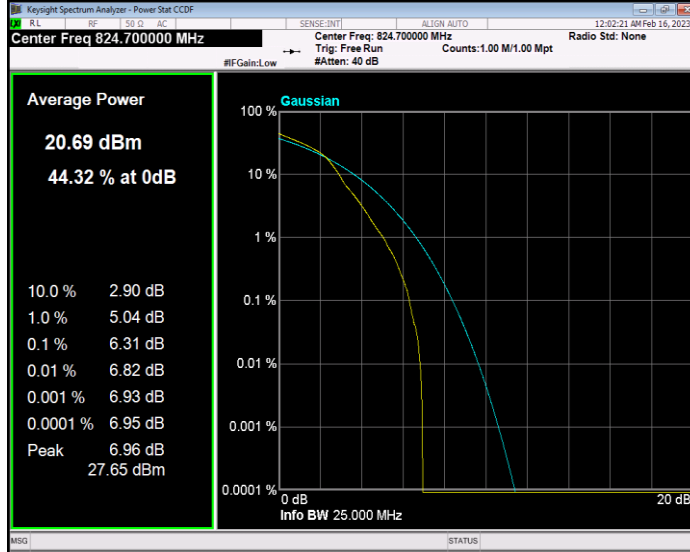

Band5 QAM16 BW=1.4MHz Channel=20407 RB Size=1 Position=#0