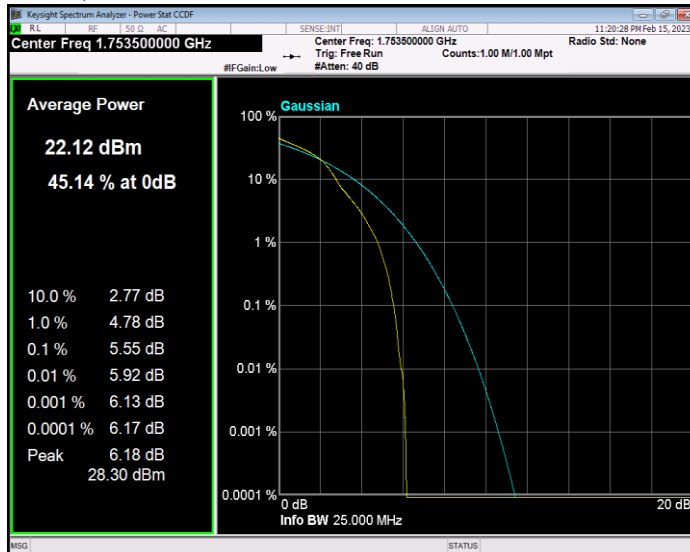

**Band4 QAM16 BW=15MHz Channel=20025 RB Size=1 Position=#0**

**Band4 QAM16 BW=15MHz Channel=20175 RB Size=1 Position=#0**

**Band4 QAM16 BW=15MHz Channel=20325 RB Size=1 Position=#0**

**Band4 QAM16 BW=20MHz Channel=20050 RB Size=1 Position=#0**

**Band4 QAM16 BW=20MHz Channel=20175 RB Size=1 Position=#0**

**Band4 QAM16 BW=20MHz Channel=20300 RB Size=1 Position=#0**

**Band4 QAM16 BW=3MHz Channel=19965 RB Size=1 Position=#0**

**Band4 QAM16 BW=3MHz Channel=20175 RB Size=1 Position=#0**

**Band4 QAM16 BW=3MHz Channel=20385 RB Size=1 Position=#0**

**Band4 QAM16 BW=5MHz Channel=19975 RB Size=1 Position=#0**

**Band4 QAM16 BW=5MHz Channel=20175 RB Size=1 Position=#0**

**Band4 QAM16 BW=5MHz Channel=20375 RB Size=1 Position=#0**