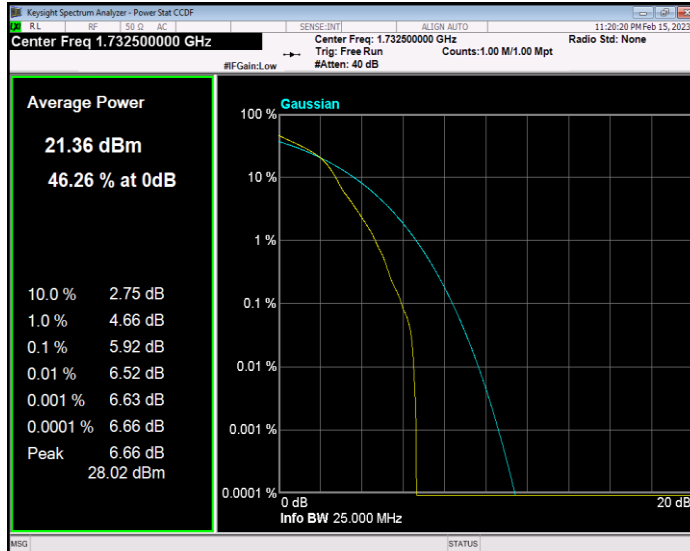

**Band4 QAM16 BW=15MHz Channel=20025 RB Size=1 Position=#0**

**Band4 QAM16 BW=15MHz Channel=20175 RB Size=1 Position=#0**

**Band4 QAM16 BW=15MHz Channel=20325 RB Size=1 Position=#0**

**Band4 QAM16 BW=20MHz Channel=20050 RB Size=1 Position=#0**

**Band4 QAM16 BW=20MHz Channel=20175 RB Size=1 Position=#0**

**Band4 QAM16 BW=20MHz Channel=20300 RB Size=1 Position=#0**

**Band4 QAM16 BW=3MHz Channel=19965 RB Size=1 Position=#0**

**Band4 QAM16 BW=3MHz Channel=20175 RB Size=1 Position=#0**

**Band4 QAM16 BW=3MHz Channel=20385 RB Size=1 Position=#0**

**Band4 QAM16 BW=5MHz Channel=19975 RB Size=1 Position=#0**

**Band4 QAM16 BW=5MHz Channel=20175 RB Size=1 Position=#0**

**Band4 QAM16 BW=5MHz Channel=20375 RB Size=1 Position=#0**