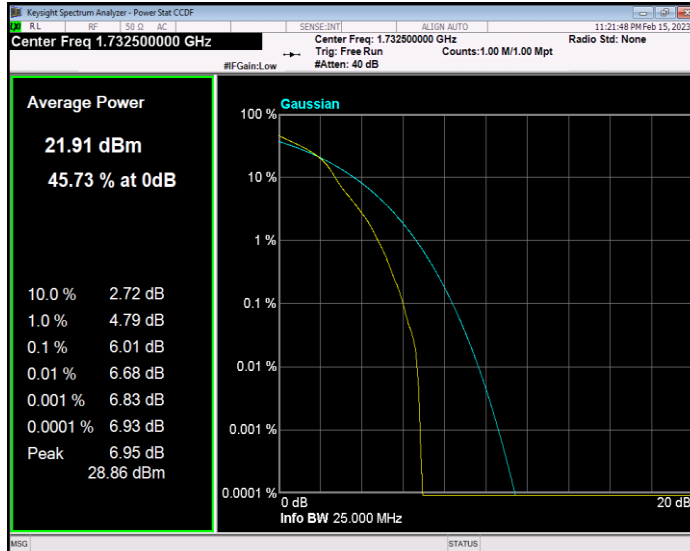

**Band4 QAM16 BW=15MHz Channel=20025 RB Size=1 Position=#0**

**Band4 QAM16 BW=15MHz Channel=20175 RB Size=1 Position=#0**

**Band4 QAM16 BW=15MHz Channel=20325 RB Size=1 Position=#0**

**Band4 QAM16 BW=20MHz Channel=20050 RB Size=1 Position=#0**

**Band4 QAM16 BW=20MHz Channel=20175 RB Size=1 Position=#0**

**Band4 QAM16 BW=20MHz Channel=20300 RB Size=1 Position=#0**

**Band4 QAM16 BW=3MHz Channel=19965 RB Size=1 Position=#0**

**Band4 QAM16 BW=3MHz Channel=20175 RB Size=1 Position=#0**