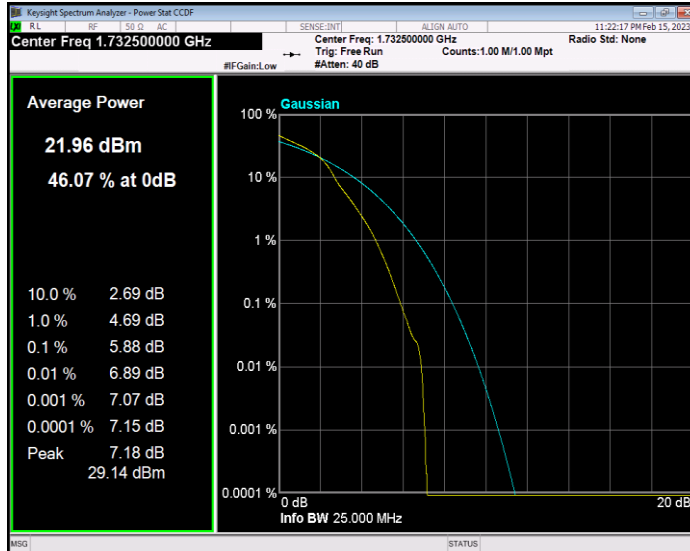

**Band4 QAM16 BW=15MHz Channel=20025 RB Size=1 Position=#0**

**Band4 QAM16 BW=15MHz Channel=20175 RB Size=1 Position=#0**

**Band4 QAM16 BW=15MHz Channel=20325 RB Size=1 Position=#0**

**Band4 QAM16 BW=20MHz Channel=20050 RB Size=1 Position=#0**

**Band4 QAM16 BW=20MHz Channel=20175 RB Size=1 Position=#0**

**Band4 QAM16 BW=20MHz Channel=20300 RB Size=1 Position=#0**

**Band4 QAM16 BW=3MHz Channel=19965 RB Size=1 Position=#0**

**Band4 QAM16 BW=3MHz Channel=20175 RB Size=1 Position=#0**