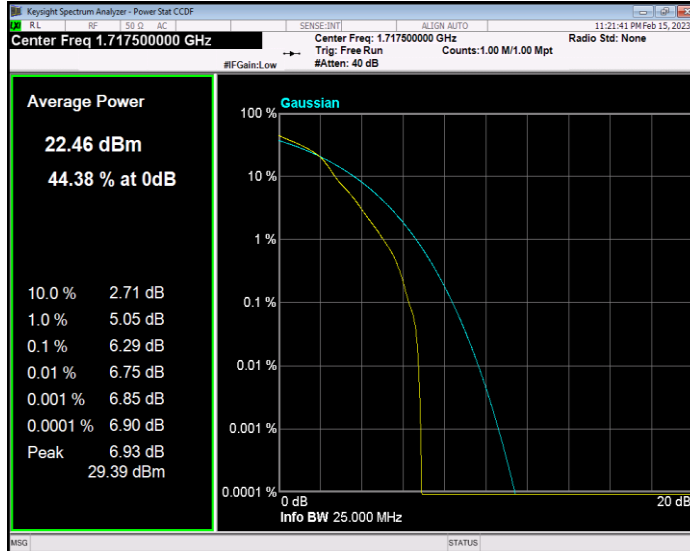

**Band4 QAM16 BW=15MHz Channel=20025 RB Size=1 Position=#0**

**Band4 QAM16 BW=15MHz Channel=20175 RB Size=1 Position=#0**

**Band4 QAM16 BW=15MHz Channel=20325 RB Size=1 Position=#0**

**Band4 QAM16 BW=20MHz Channel=20050 RB Size=1 Position=#0**

**Band4 QAM16 BW=20MHz Channel=20175 RB Size=1 Position=#0**

**Band4 QAM16 BW=20MHz Channel=20300 RB Size=1 Position=#0**

**Band4 QAM16 BW=3MHz Channel=19965 RB Size=1 Position=#0**

**Band4 QAM16 BW=3MHz Channel=20175 RB Size=1 Position=#0**