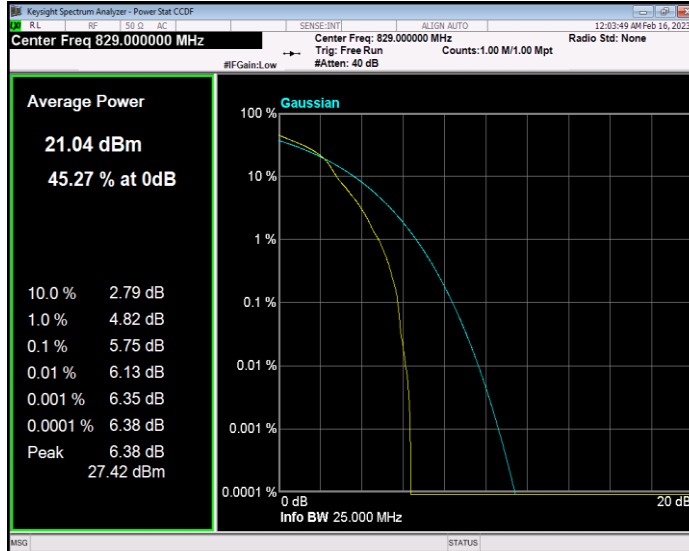

Band5 QAM16 BW=10MHz Channel=20450 RB Size=1 Position=#0