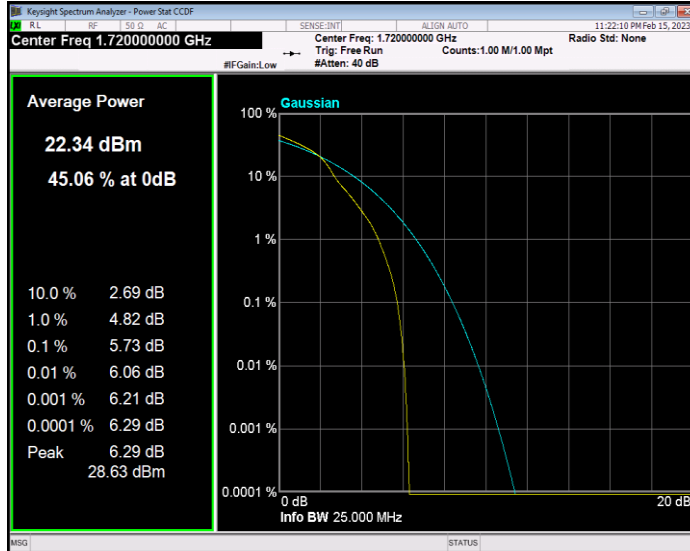

**Band4 QAM16 BW=15MHz Channel=20025 RB Size=1 Position=#0**

**Band4 QAM16 BW=15MHz Channel=20175 RB Size=1 Position=#0**

**Band4 QAM16 BW=15MHz Channel=20325 RB Size=1 Position=#0**

**Band4 QAM16 BW=20MHz Channel=20050 RB Size=1 Position=#0**

**Band4 QAM16 BW=20MHz Channel=20175 RB Size=1 Position=#0**

**Band4 QAM16 BW=20MHz Channel=20300 RB Size=1 Position=#0**

**Band4 QAM16 BW=3MHz Channel=19965 RB Size=1 Position=#0**

**Band4 QAM16 BW=3MHz Channel=20175 RB Size=1 Position=#0**