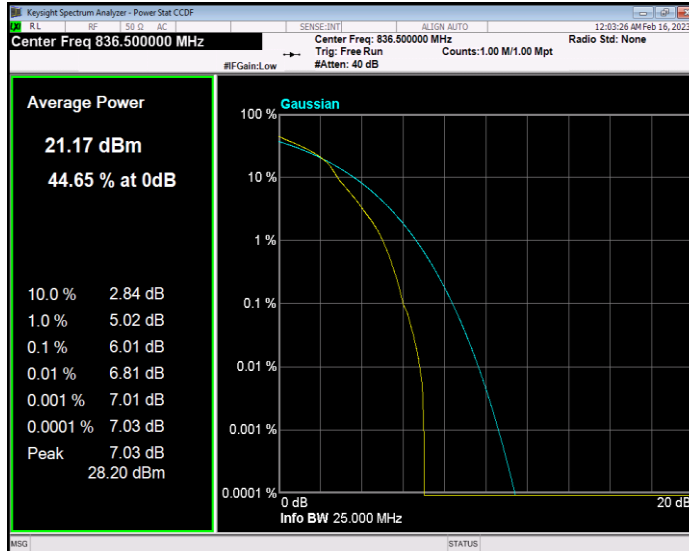

Band5 QAM16 BW=5MHz Channel=20525 RB Size=1 Position=#0