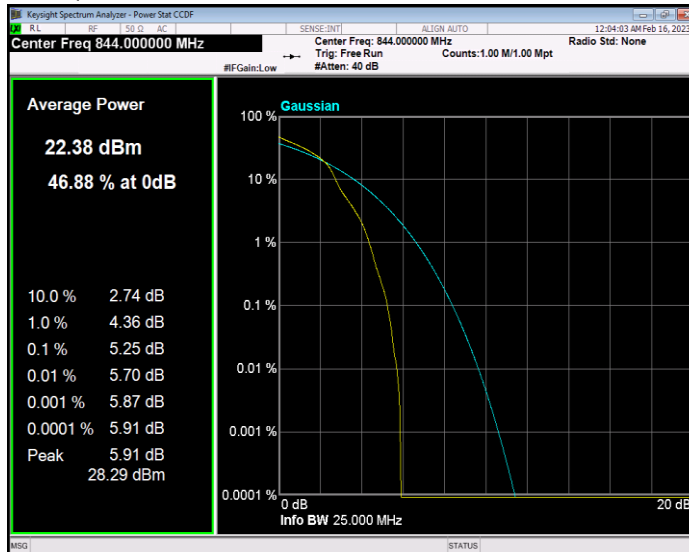

**Band5 QAM16 BW=1.4MHz Channel=20643 RB Size=1 Position=#0**

**Band5 QAM16 BW=10MHz Channel=20450 RB Size=1 Position=#0**

**Band5 QAM16 BW=10MHz Channel=20525 RB Size=1 Position=#0**

**Band5 QAM16 BW=10MHz Channel=20600 RB Size=1 Position=#0**