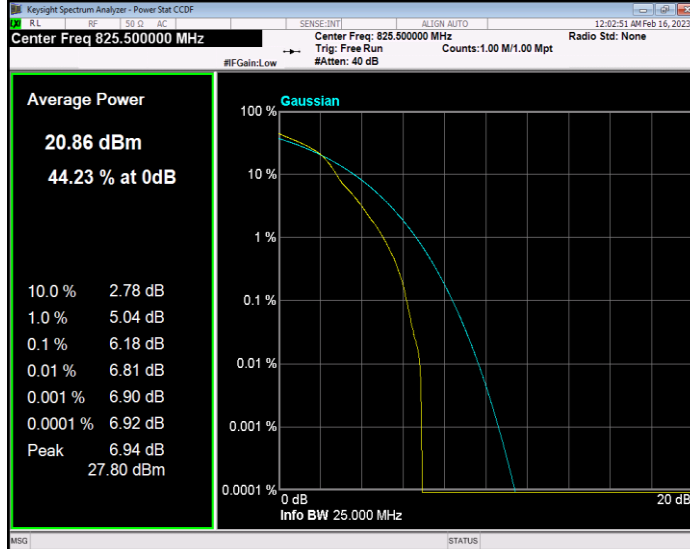

Band5 QAM16 BW=3MHz Channel=20415 RB Size=1 Position=#0