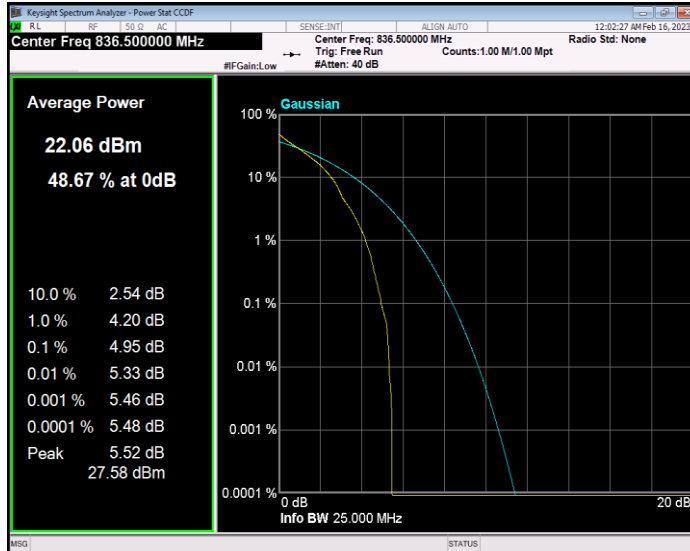

**Band5 QAM16 BW=5MHz Channel=20525 RB Size=1 Position=#0**

**Band5 QAM16 BW=5MHz Channel=20625 RB Size=1 Position=#0**

**Band5 QPSK BW=1.4MHz Channel=20407 RB Size=1 Position=#0**

**Band5 QPSK BW=1.4MHz Channel=20525 RB Size=1 Position=#0**