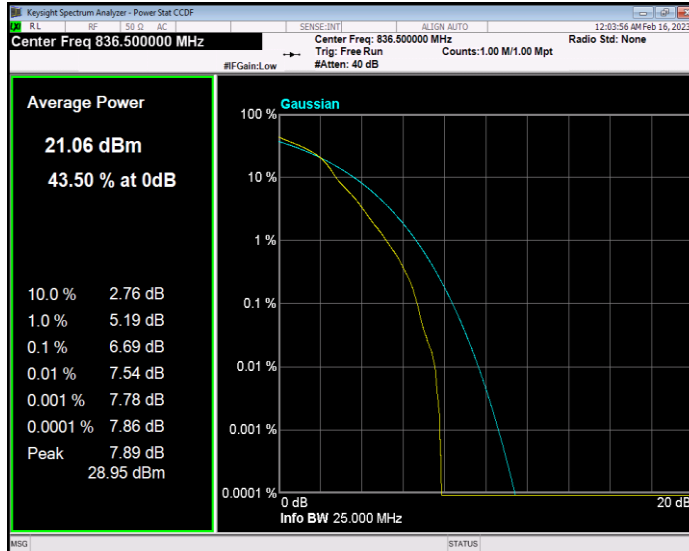

**Band4 QPSK BW=5MHz Channel=20175 RB Size=1 Position=#0**

**Band4 QPSK BW=5MHz Channel=20375 RB Size=1 Position=#0**

**Band5 QAM16 BW=1.4MHz Channel=20407 RB Size=1 Position=#0**

**Band5 QAM16 BW=1.4MHz Channel=20525 RB Size=1 Position=#0**

**Band5 QAM16 BW=1.4MHz Channel=20643 RB Size=1 Position=#0**

**Band5 QAM16 BW=10MHz Channel=20450 RB Size=1 Position=#0**

**Band5 QAM16 BW=10MHz Channel=20525 RB Size=1 Position=#0**

**Band5 QAM16 BW=10MHz Channel=20600 RB Size=1 Position=#0**