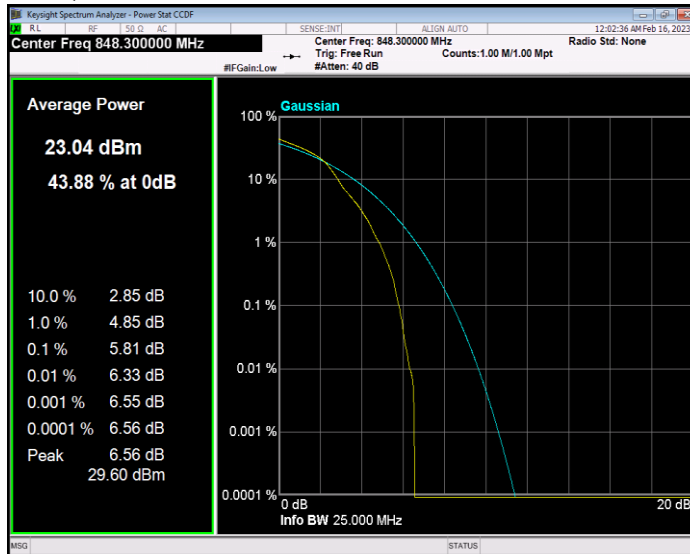

Band5 QAM16 BW=1.4MHz Channel=20643 RB Size=1 Position=#0