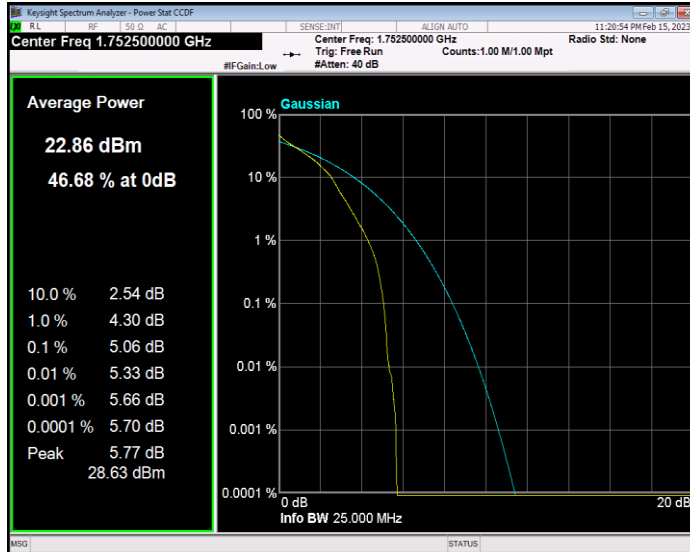

Band4 QPSK BW=5MHz Channel=20375 RB Size=1 Position=#0