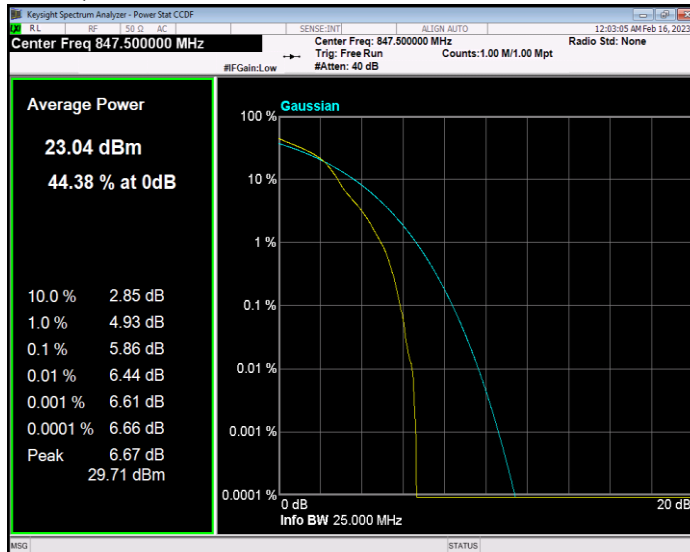

Band5 QAM16 BW=3MHz Channel=20635 RB Size=1 Position=#0