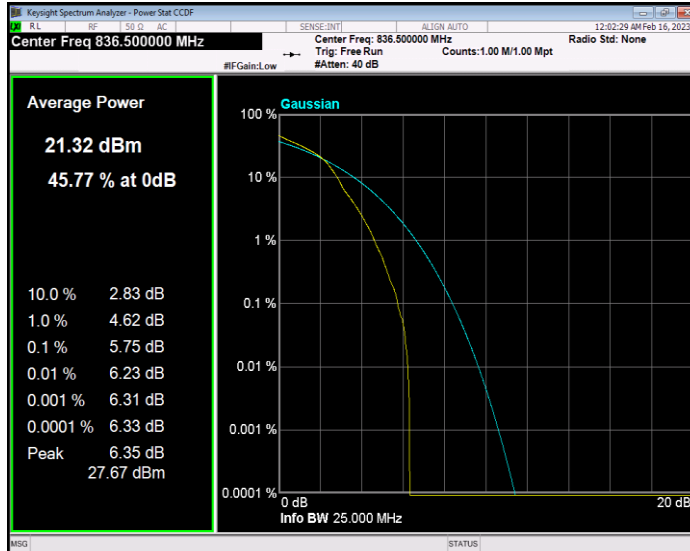

**Band4 QPSK BW=5MHz Channel=20175 RB Size=1 Position=#0**

**Band4 QPSK BW=5MHz Channel=20375 RB Size=1 Position=#0**

**Band5 QAM16 BW=1.4MHz Channel=20407 RB Size=1 Position=#0**

**Band5 QAM16 BW=1.4MHz Channel=20525 RB Size=1 Position=#0**