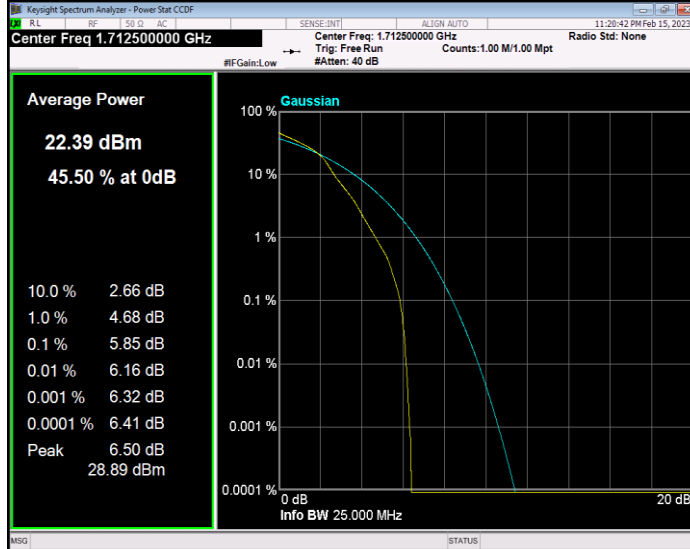

**Band4 QAM16 BW=15MHz Channel=20025 RB Size=1 Position=#0**

**Band4 QAM16 BW=15MHz Channel=20175 RB Size=1 Position=#0**

**Band4 QAM16 BW=15MHz Channel=20325 RB Size=1 Position=#0**

**Band4 QAM16 BW=20MHz Channel=20050 RB Size=1 Position=#0**

**Band4 QAM16 BW=20MHz Channel=20175 RB Size=1 Position=#0**

**Band4 QAM16 BW=20MHz Channel=20300 RB Size=1 Position=#0**

**Band4 QAM16 BW=3MHz Channel=19965 RB Size=1 Position=#0**

**Band4 QAM16 BW=3MHz Channel=20175 RB Size=1 Position=#0**

**Band4 QAM16 BW=3MHz Channel=20385 RB Size=1 Position=#0**

**Band4 QAM16 BW=5MHz Channel=19975 RB Size=1 Position=#0**

**Band4 QAM16 BW=5MHz Channel=20175 RB Size=1 Position=#0**

**Band4 QAM16 BW=5MHz Channel=20375 RB Size=1 Position=#0**