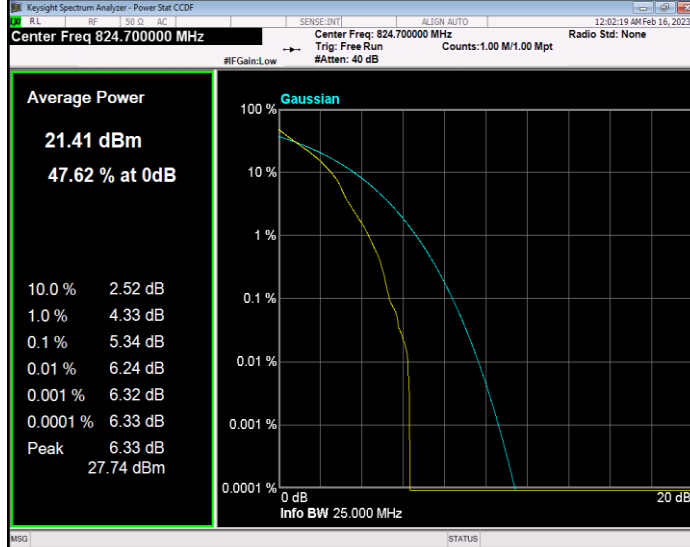

Band5 QPSK BW=1.4MHz Channel=20407 RB Size=1 Position=#0