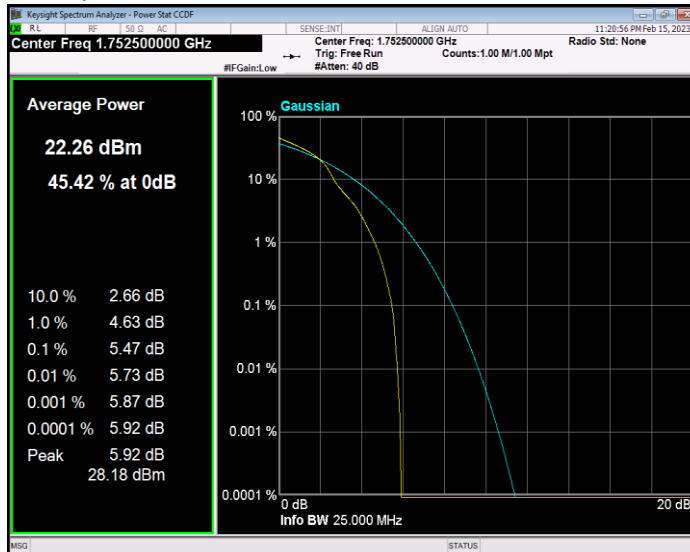

**Band4 QAM16 BW=20MHz Channel=20175 RB Size=1 Position=#0**

**Band4 QAM16 BW=20MHz Channel=20300 RB Size=1 Position=#0**

**Band4 QAM16 BW=3MHz Channel=19965 RB Size=1 Position=#0**

**Band4 QAM16 BW=3MHz Channel=20175 RB Size=1 Position=#0**

**Band4 QAM16 BW=3MHz Channel=20385 RB Size=1 Position=#0**

**Band4 QAM16 BW=5MHz Channel=19975 RB Size=1 Position=#0**

**Band4 QAM16 BW=5MHz Channel=20175 RB Size=1 Position=#0**

**Band4 QAM16 BW=5MHz Channel=20375 RB Size=1 Position=#0**

**Band4 QPSK BW=1.4MHz Channel=19957 RB Size=1 Position=#0**

**Band4 QPSK BW=1.4MHz Channel=20175 RB Size=1 Position=#0**

**Band4 QPSK BW=1.4MHz Channel=20393 RB Size=1 Position=#0**

**Band4 QPSK BW=10MHz Channel=20000 RB Size=1 Position=#0**