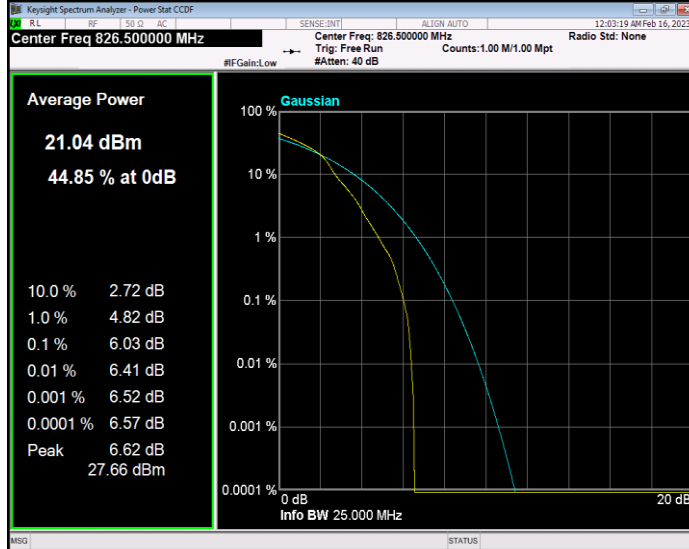

**Band5 QAM16 BW=3MHz Channel=20415 RB Size=1 Position=#0**

**Band5 QAM16 BW=3MHz Channel=20525 RB Size=1 Position=#0**

**Band5 QAM16 BW=3MHz Channel=20635 RB Size=1 Position=#0**

**Band5 QAM16 BW=5MHz Channel=20425 RB Size=1 Position=#0**