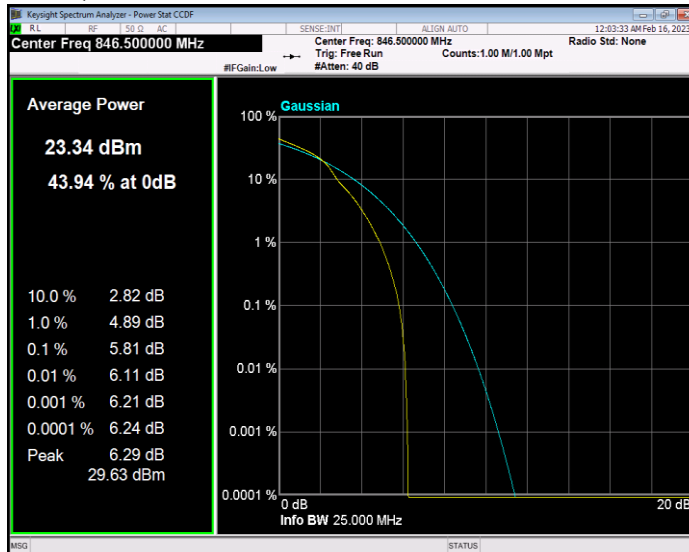

Band5 QAM16 BW=5MHz Channel=20625 RB Size=1 Position=#0