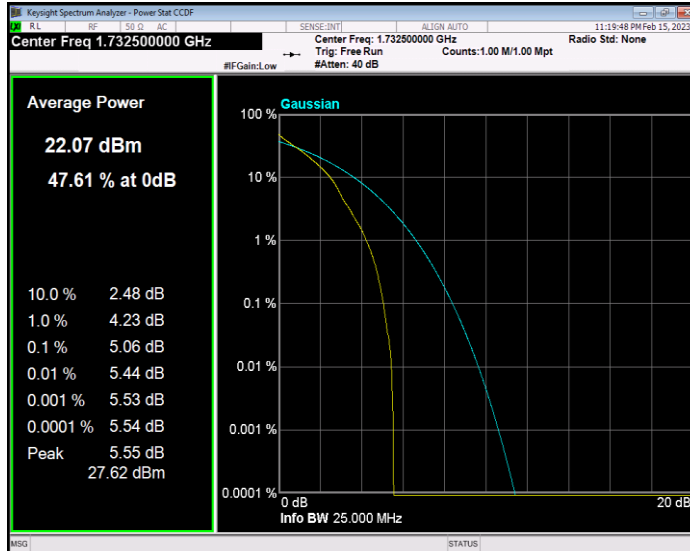

**Band4 QAM16 BW=3MHz Channel=20385 RB Size=1 Position=#0**

**Band4 QAM16 BW=5MHz Channel=19975 RB Size=1 Position=#0**

**Band4 QAM16 BW=5MHz Channel=20175 RB Size=1 Position=#0**

**Band4 QAM16 BW=5MHz Channel=20375 RB Size=1 Position=#0**

**Band4 QPSK BW=1.4MHz Channel=19957 RB Size=1 Position=#0**

**Band4 QPSK BW=1.4MHz Channel=20175 RB Size=1 Position=#0**

**Band4 QPSK BW=1.4MHz Channel=20393 RB Size=1 Position=#0**

**Band4 QPSK BW=10MHz Channel=20000 RB Size=1 Position=#0**