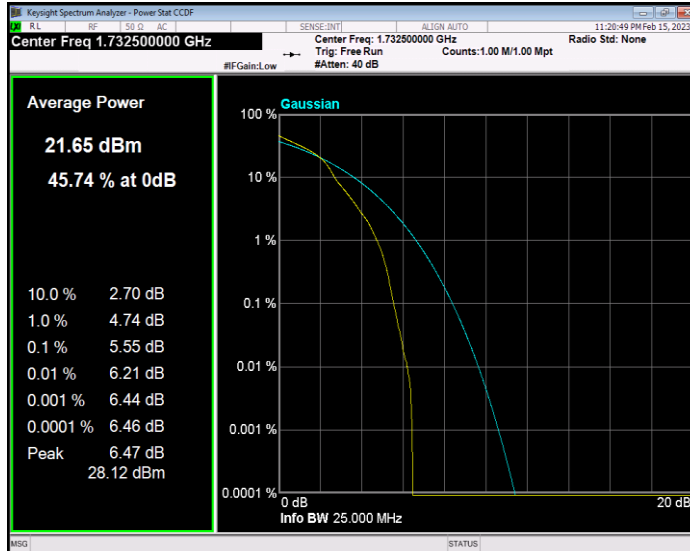

**Band4 QAM16 BW=20MHz Channel=20175 RB Size=1 Position=#0**

**Band4 QAM16 BW=20MHz Channel=20300 RB Size=1 Position=#0**

**Band4 QAM16 BW=3MHz Channel=19965 RB Size=1 Position=#0**

**Band4 QAM16 BW=3MHz Channel=20175 RB Size=1 Position=#0**

**Band4 QAM16 BW=3MHz Channel=20385 RB Size=1 Position=#0**

**Band4 QAM16 BW=5MHz Channel=19975 RB Size=1 Position=#0**

**Band4 QAM16 BW=5MHz Channel=20175 RB Size=1 Position=#0**

**Band4 QAM16 BW=5MHz Channel=20375 RB Size=1 Position=#0**