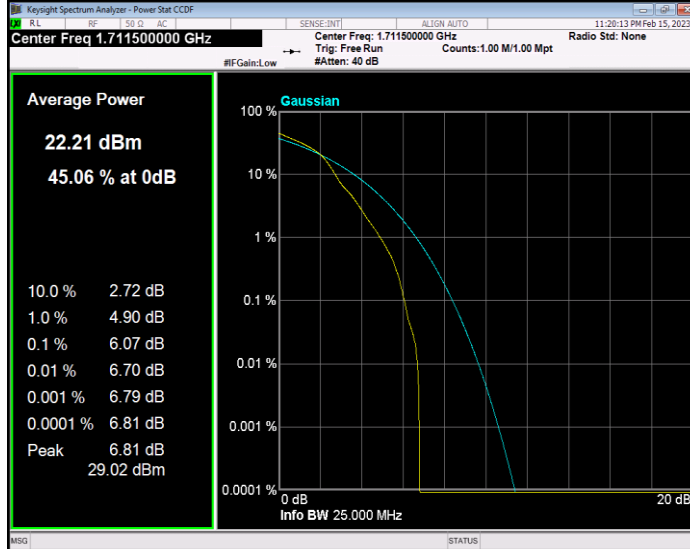

**Band4 QAM16 BW=15MHz Channel=20025 RB Size=1 Position=#0**

**Band4 QAM16 BW=15MHz Channel=20175 RB Size=1 Position=#0**

**Band4 QAM16 BW=15MHz Channel=20325 RB Size=1 Position=#0**

**Band4 QAM16 BW=20MHz Channel=20050 RB Size=1 Position=#0**

**Band4 QAM16 BW=20MHz Channel=20175 RB Size=1 Position=#0**

**Band4 QAM16 BW=20MHz Channel=20300 RB Size=1 Position=#0**

**Band4 QAM16 BW=3MHz Channel=19965 RB Size=1 Position=#0**

**Band4 QAM16 BW=3MHz Channel=20175 RB Size=1 Position=#0**