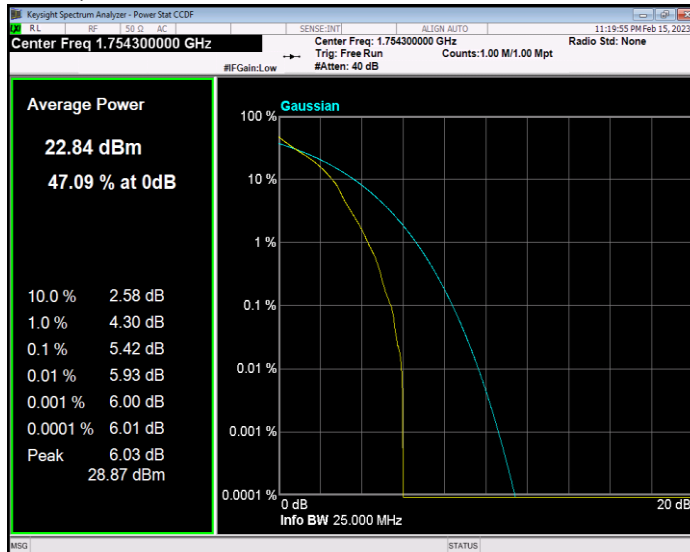

**Band4 QAM16 BW=20MHz Channel=20175 RB Size=1 Position=#0**

**Band4 QAM16 BW=20MHz Channel=20300 RB Size=1 Position=#0**

**Band4 QAM16 BW=3MHz Channel=19965 RB Size=1 Position=#0**

**Band4 QAM16 BW=3MHz Channel=20175 RB Size=1 Position=#0**

**Band4 QAM16 BW=3MHz Channel=20385 RB Size=1 Position=#0**

**Band4 QAM16 BW=5MHz Channel=19975 RB Size=1 Position=#0**

**Band4 QAM16 BW=5MHz Channel=20175 RB Size=1 Position=#0**

**Band4 QAM16 BW=5MHz Channel=20375 RB Size=1 Position=#0**

**Band4 QPSK BW=1.4MHz Channel=19957 RB Size=1 Position=#0**

**Band4 QPSK BW=1.4MHz Channel=20175 RB Size=1 Position=#0**

**Band4 QPSK BW=1.4MHz Channel=20393 RB Size=1 Position=#0**

**Band4 QPSK BW=10MHz Channel=20000 RB Size=1 Position=#0**