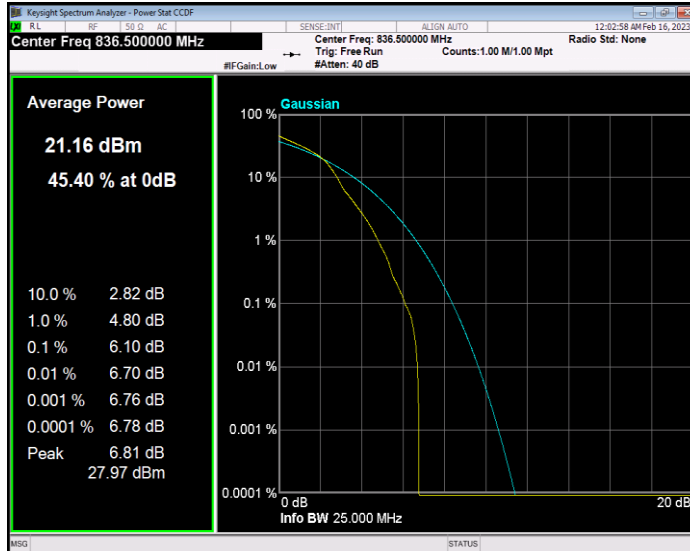

Band5 QAM16 BW=3MHz Channel=20525 RB Size=1 Position=#0