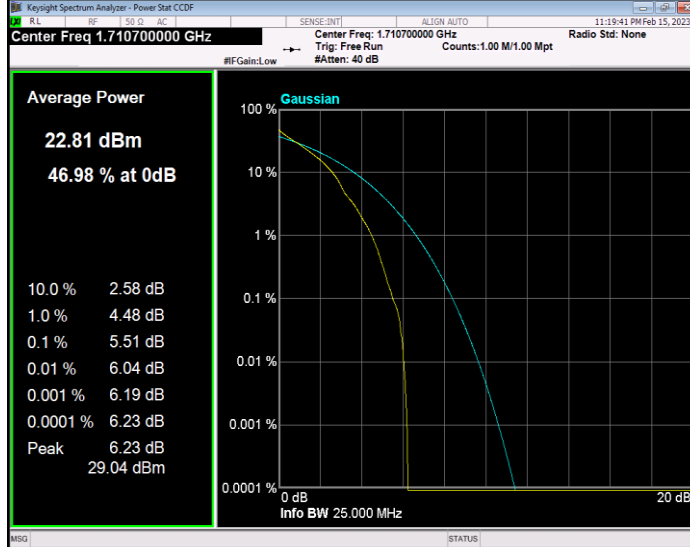

Band4 QPSK BW=1.4MHz Channel=19957 RB Size=1 Position=#0