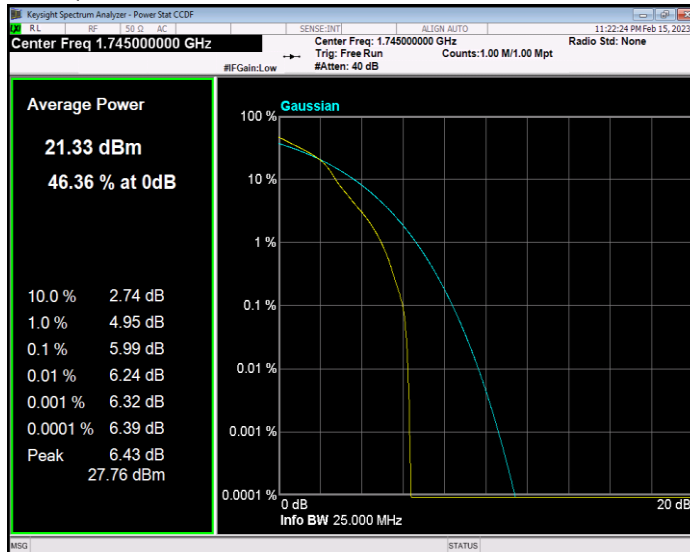

**Band4 QAM16 BW=15MHz Channel=20025 RB Size=1 Position=#0**

**Band4 QAM16 BW=15MHz Channel=20175 RB Size=1 Position=#0**

**Band4 QAM16 BW=15MHz Channel=20325 RB Size=1 Position=#0**

**Band4 QAM16 BW=20MHz Channel=20050 RB Size=1 Position=#0**

**Band4 QAM16 BW=20MHz Channel=20175 RB Size=1 Position=#0**

**Band4 QAM16 BW=20MHz Channel=20300 RB Size=1 Position=#0**

**Band4 QAM16 BW=3MHz Channel=19965 RB Size=1 Position=#0**

**Band4 QAM16 BW=3MHz Channel=20175 RB Size=1 Position=#0**