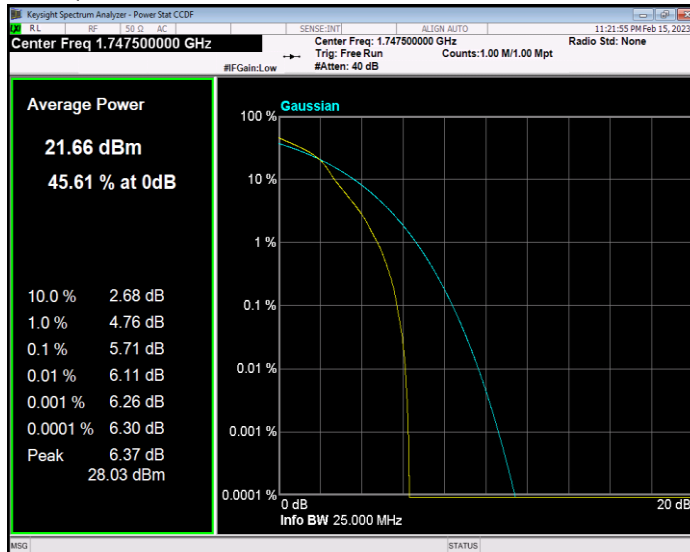

**Band4 QAM16 BW=15MHz Channel=20025 RB Size=1 Position=#0**

**Band4 QAM16 BW=15MHz Channel=20175 RB Size=1 Position=#0**

**Band4 QAM16 BW=15MHz Channel=20325 RB Size=1 Position=#0**

**Band4 QAM16 BW=20MHz Channel=20050 RB Size=1 Position=#0**

**Band4 QAM16 BW=20MHz Channel=20175 RB Size=1 Position=#0**

**Band4 QAM16 BW=20MHz Channel=20300 RB Size=1 Position=#0**

**Band4 QAM16 BW=3MHz Channel=19965 RB Size=1 Position=#0**

**Band4 QAM16 BW=3MHz Channel=20175 RB Size=1 Position=#0**