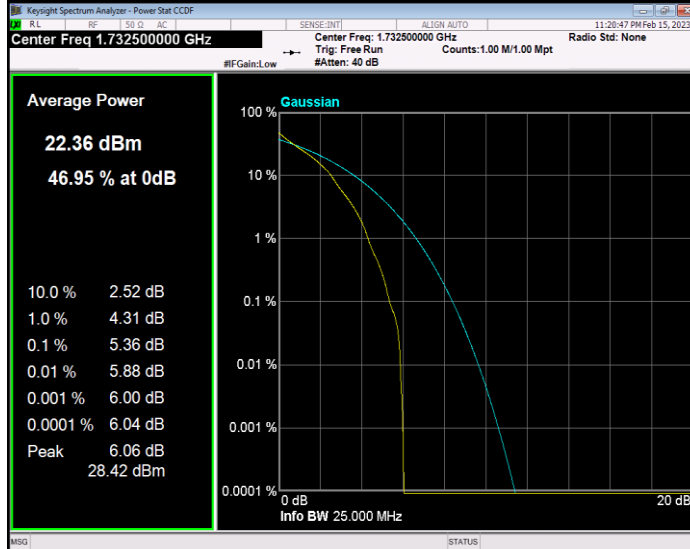

Band4 QPSK BW=5MHz Channel=20175 RB Size=1 Position=#0