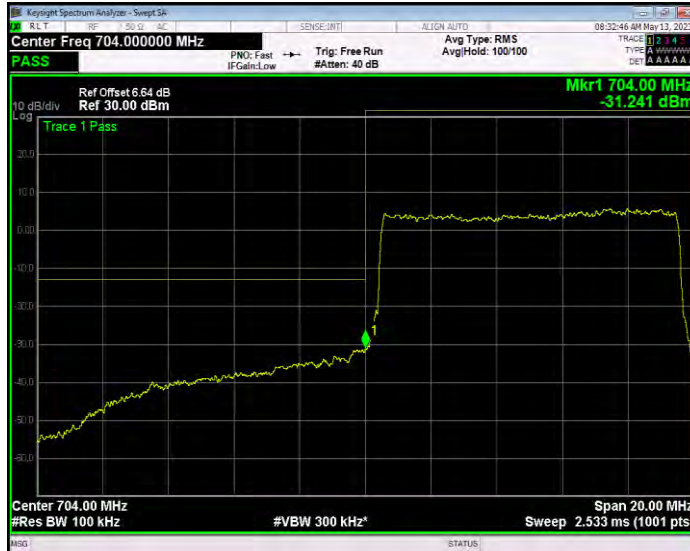

Band17 QPSK BW=10MHz Channel=23780 RB Size=50 Position=#0