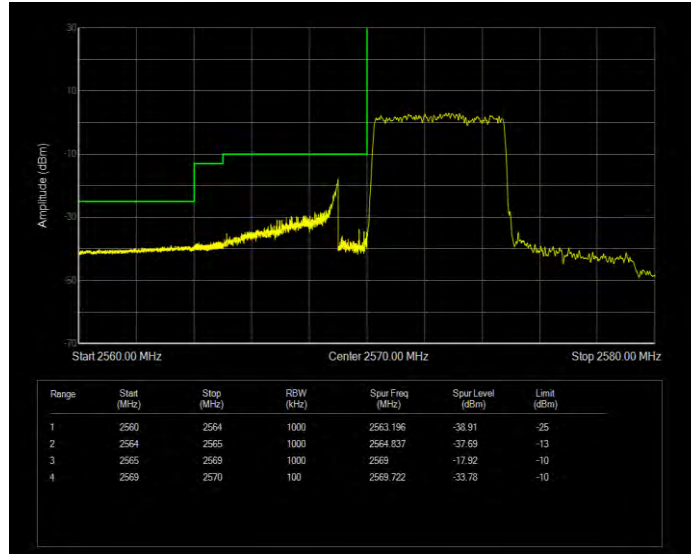

Band38 QPSK BW=5MHz Channel=38225 RB Size=25 Position=#0

Band38 QPSK BW=5MHz Channel=37775 RB Size=25 Position=#0