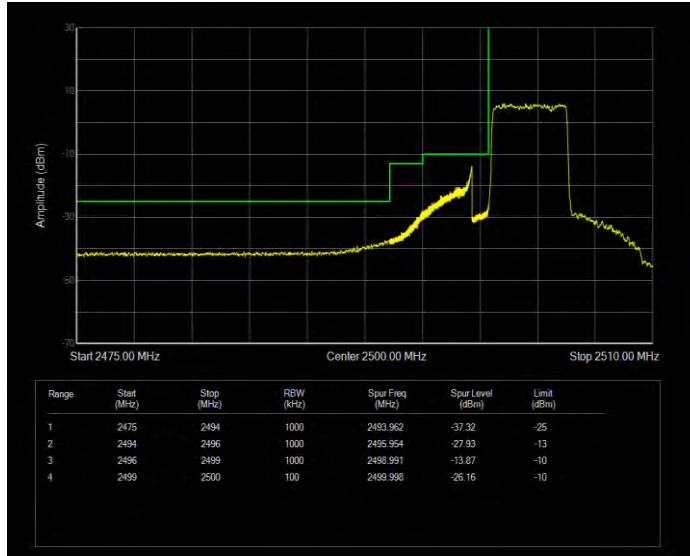

Band7 QAM16 BW=20MHz Channel=21350 RB Size=100 Position=#0

Band7 QAM16 BW=5MHz Channel=20775 RB Size=25 Position=#0

Band7 QAM16 BW=5MHz Channel=21425 RB Size=25 Position=#0

Band7 QPSK BW=10MHz Channel=20800 RB Size=50 Position=#0

Band7 QPSK BW=10MHz Channel=21400 RB Size=50 Position=#0

Band7 QPSK BW=15MHz Channel=20825 RB Size=75 Position=#0

Band7 QPSK BW=15MHz Channel=21375 RB Size=75 Position=#0

Band7 QPSK BW=20MHz Channel=20850 RB Size=100 Position=#0

Band7 QPSK BW=20MHz Channel=21350 RB Size=100 Position=#0

Band7 QPSK BW=5MHz Channel=20775 RB Size=25 Position=#0

Band7 QPSK BW=5MHz Channel=21425 RB Size=25 Position=#0

Band12 QAM16 BW=1.4MHz Channel=23017 RB Size=6 Position=#0