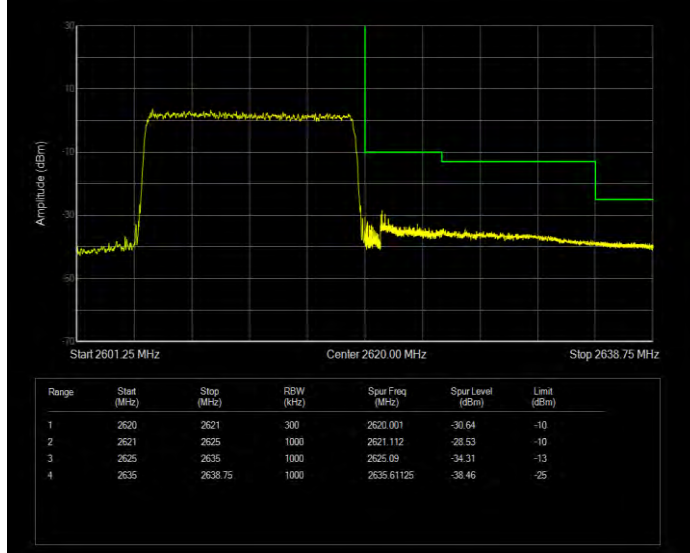

Band38 QAM16 BW=15MHz Channel=38175 RB Size=75 Position=#0