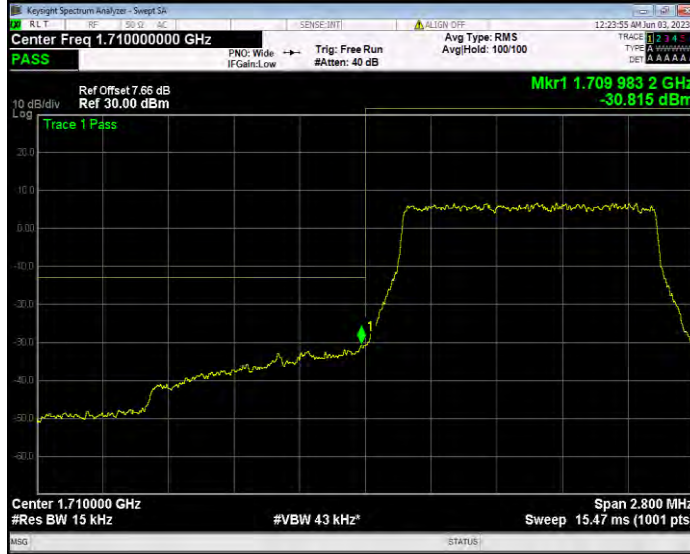

Band66 16QAM BW=3MHz Channel=132657 RB Size=15 Position=#0

Band66 16QAM BW=5MHz Channel=131997 RB Size=25 Position=#0

Band66 16QAM BW=5MHz Channel=132647 RB Size=25 Position=#0

Band66 QPSK BW=1.4MHz Channel=131979 RB Size=6 Position=#0