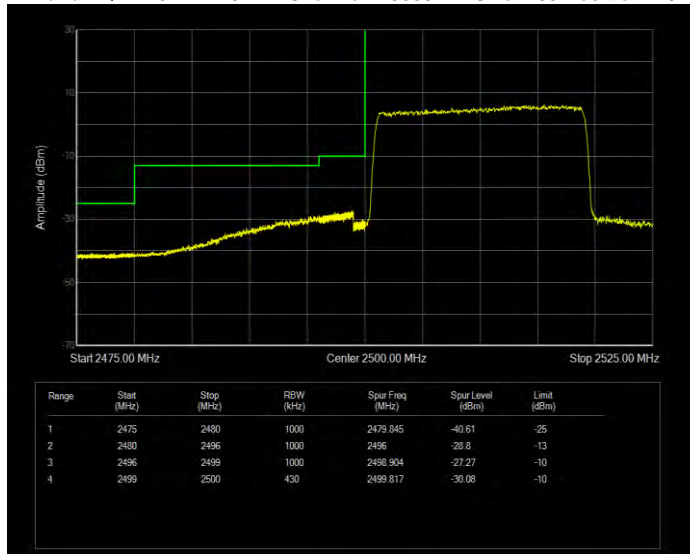

Band5 QPSK BW=3MHz Channel=20635 RB Size=15 Position=#0

Band5 QPSK BW=5MHz Channel=20425 RB Size=25 Position=#0

Band5 QPSK BW=5MHz Channel=20625 RB Size=25 Position=#0

Band7 QAM16 BW=10MHz Channel=20800 RB Size=50 Position=#0

Band7 QAM16 BW=10MHz Channel=21400 RB Size=50 Position=#0

Band7 QAM16 BW=15MHz Channel=20825 RB Size=75 Position=#0

Band7 QAM16 BW=15MHz Channel=21375 RB Size=75 Position=#0

Band7 QAM16 BW=20MHz Channel=20850 RB Size=100 Position=#0

Band7 QAM16 BW=20MHz Channel=21350 RB Size=100 Position=#0

Band7 QAM16 BW=5MHz Channel=20775 RB Size=25 Position=#0

Band7 QAM16 BW=5MHz Channel=21425 RB Size=25 Position=#0

Band7 QPSK BW=10MHz Channel=20800 RB Size=50 Position=#0