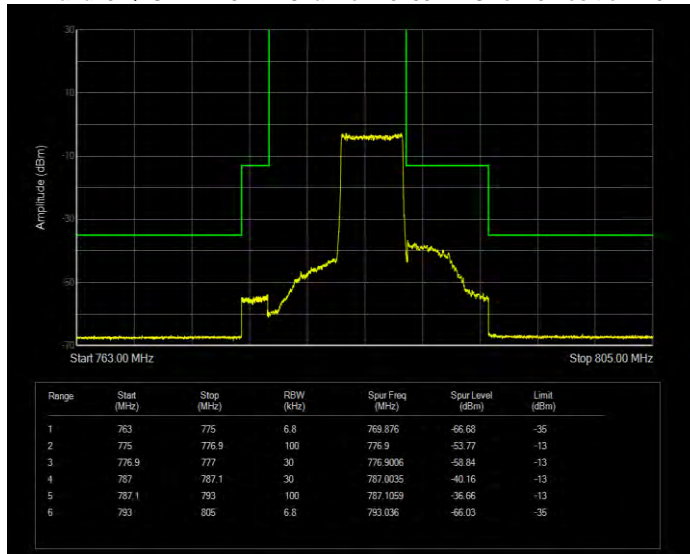

Band13 QAM16 BW=5MHz Channel=23255 RB Size=25 Position=#0

Band13 QPSK BW=10MHz Channel=23230 RB Size=50 Position=#0

Band13 QPSK BW=5MHz Channel=23205 RB Size=25 Position=#0

Band13 QPSK BW=5MHz Channel=23255 RB Size=25 Position=#0

Band17 QAM16 BW=10MHz Channel=23780 RB Size=50 Position=#0

Band17 QAM16 BW=10MHz Channel=23800 RB Size=50 Position=#0

Band17 QAM16 BW=5MHz Channel=23755 RB Size=25 Position=#0

Band17 QAM16 BW=5MHz Channel=23825 RB Size=25 Position=#0