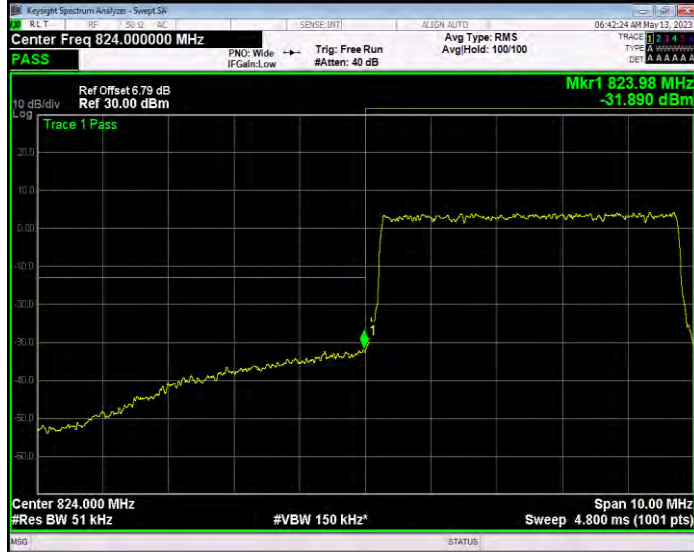

Band5 QAM16 BW=5MHz Channel=20425 RB Size=25 Position=#0