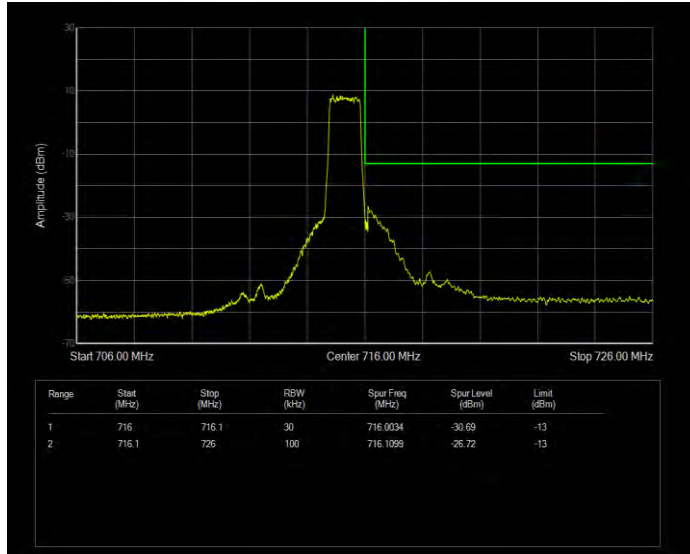

Band12 QAM16 BW=1.4MHz Channel=23173 RB Size=6 Position=#0