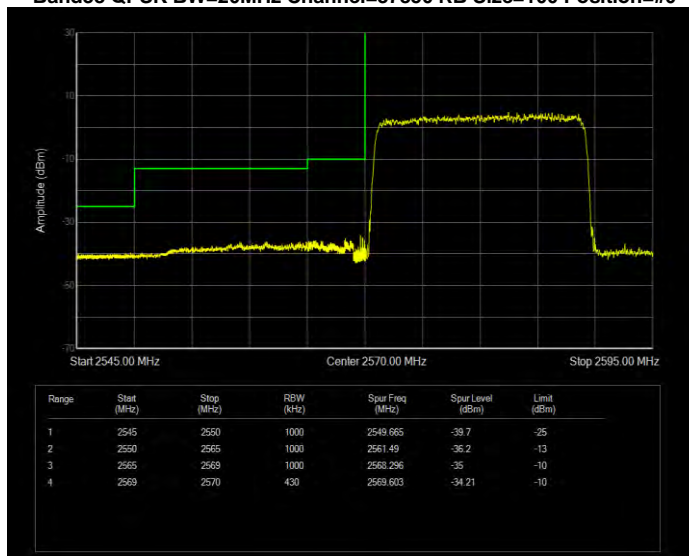

Band38 QAM16 BW=5MHz Channel=37775 RB Size=25 Position=#0

Band38 QAM16 BW=5MHz Channel=38225 RB Size=25 Position=#0

Band38 QPSK BW=10MHz Channel=37800 RB Size=50 Position=#0

Band38 QPSK BW=10MHz Channel=38200 RB Size=50 Position=#0

Band38 QPSK BW=15MHz Channel=37825 RB Size=75 Position=#0

Band38 QPSK BW=15MHz Channel=38175 RB Size=75 Position=#0

Band38 QPSK BW=20MHz Channel=37850 RB Size=100 Position=#0

Band38 QPSK BW=20MHz Channel=38150 RB Size=100 Position=#0