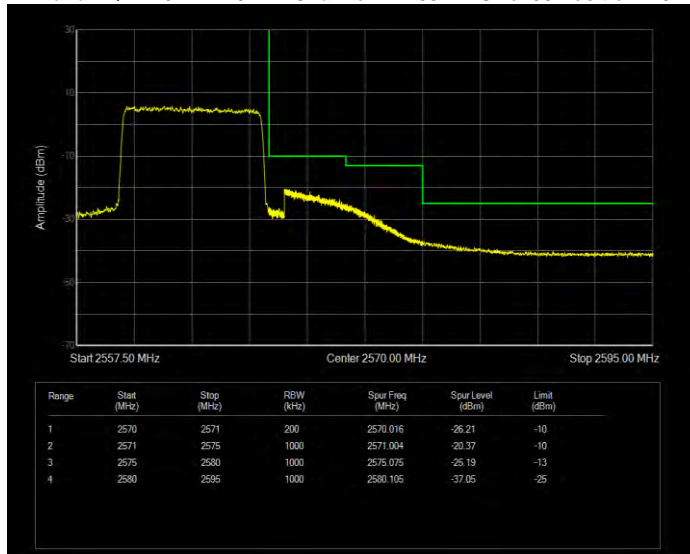

Band5 QPSK BW=1.4MHz Channel=20643 RB Size=6 Position=#0

Band5 QPSK BW=10MHz Channel=20450 RB Size=50 Position=#0

Band5 QPSK BW=10MHz Channel=20600 RB Size=50 Position=#0

Band5 QPSK BW=3MHz Channel=20415 RB Size=15 Position=#0

Band5 QPSK BW=3MHz Channel=20635 RB Size=15 Position=#0

Band5 QPSK BW=5MHz Channel=20425 RB Size=25 Position=#0

Band5 QPSK BW=5MHz Channel=20625 RB Size=25 Position=#0

Band7 QAM16 BW=10MHz Channel=20800 RB Size=50 Position=#0

Band7 QAM16 BW=10MHz Channel=21400 RB Size=50 Position=#0

Band7 QAM16 BW=15MHz Channel=20825 RB Size=75 Position=#0

Band7 QAM16 BW=15MHz Channel=21375 RB Size=75 Position=#0

Band7 QAM16 BW=20MHz Channel=20850 RB Size=100 Position=#0