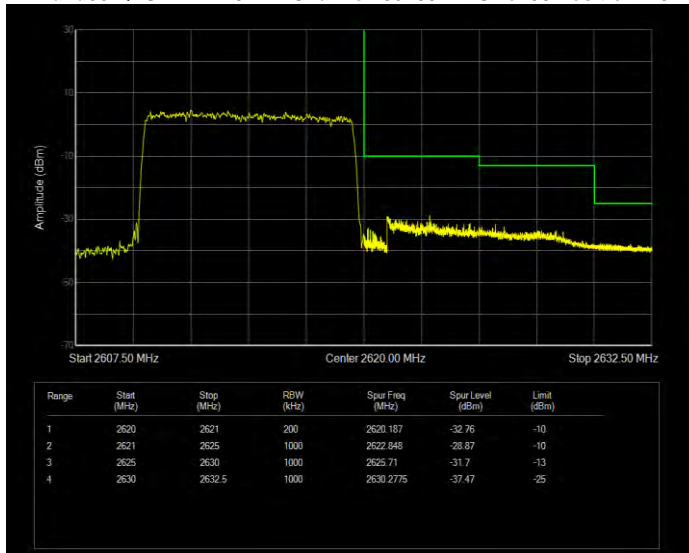

Band38 QAM16 BW=5MHz Channel=37775 RB Size=25 Position=#0

Band38 QAM16 BW=5MHz Channel=38225 RB Size=25 Position=#0

Band38 QPSK BW=10MHz Channel=37800 RB Size=50 Position=#0

Band38 QPSK BW=10MHz Channel=38200 RB Size=50 Position=#0