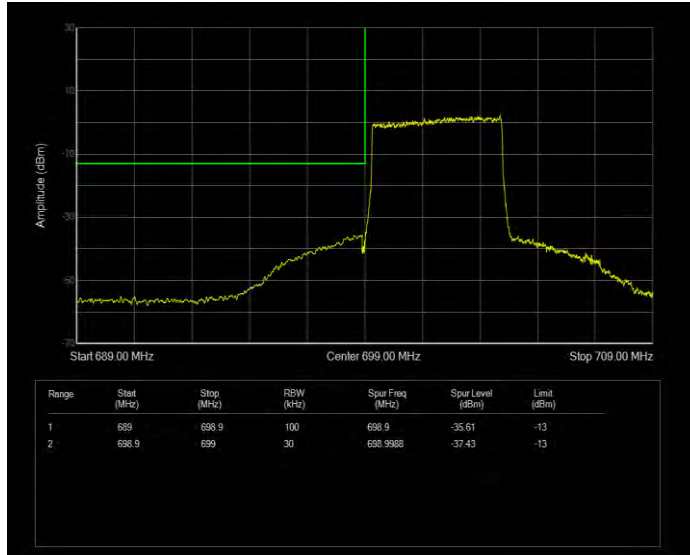

Band12 QPSK BW=5MHz Channel=23035 RB Size=25 Position=#0