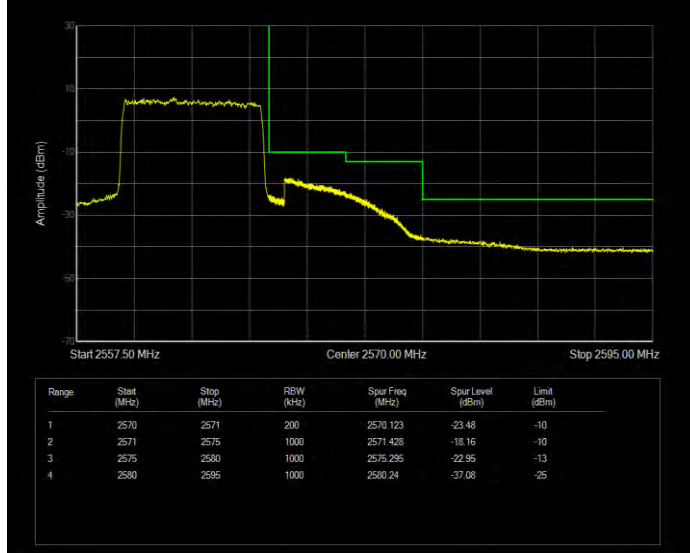

Band7 QAM16 BW=20MHz Channel=21350 RB Size=100 Position=#0

Band7 QAM16 BW=5MHz Channel=20775 RB Size=25 Position=#0

Band7 QAM16 BW=5MHz Channel=21425 RB Size=25 Position=#0

Band7 QPSK BW=10MHz Channel=20800 RB Size=50 Position=#0

Band7 QPSK BW=10MHz Channel=21400 RB Size=50 Position=#0

Band7 QPSK BW=15MHz Channel=20825 RB Size=75 Position=#0

Band7 QPSK BW=15MHz Channel=21375 RB Size=75 Position=#0

Band7 QPSK BW=20MHz Channel=20850 RB Size=100 Position=#0