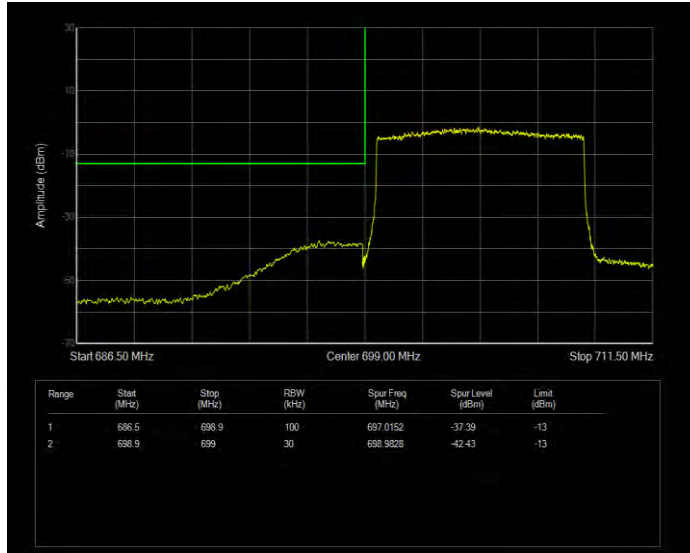

Band12 QAM16 BW=10MHz Channel=23060 RB Size=50 Position=#0