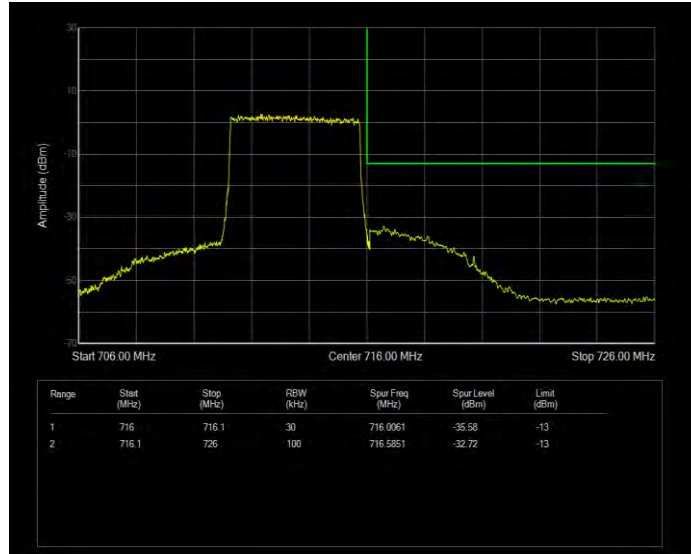

Band12 QAM16 BW=5MHz Channel=23155 RB Size=25 Position=#0