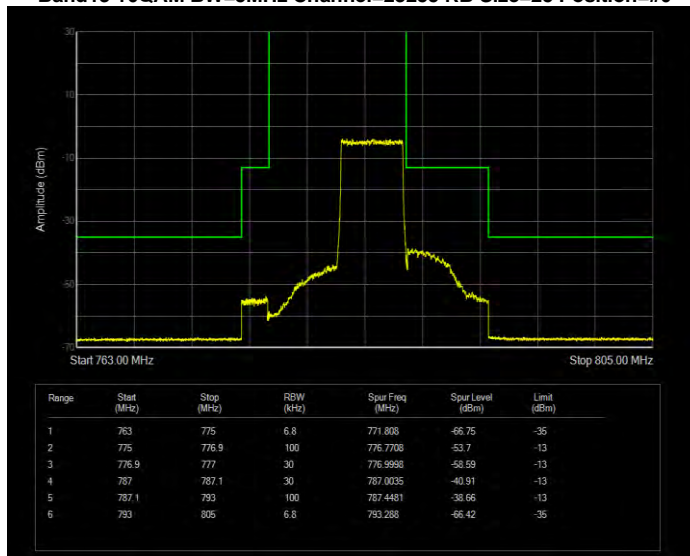

Band12 QPSK BW=3MHz Channel=23165 RB Size=15 Position=#0

Band12 QPSK BW=5MHz Channel=23035 RB Size=25 Position=#0

Band12 QPSK BW=5MHz Channel=23155 RB Size=25 Position=#0

Band13 16QAM BW=10MHz Channel=23230 RB Size=50 Position=#0

Band13 16QAM BW=5MHz Channel=23205 RB Size=25 Position=#0

Band13 16QAM BW=5MHz Channel=23255 RB Size=25 Position=#0

Band13 QAM16 BW=10MHz Channel=23230 RB Size=50 Position=#0

Band13 QAM16 BW=5MHz Channel=23205 RB Size=25 Position=#0