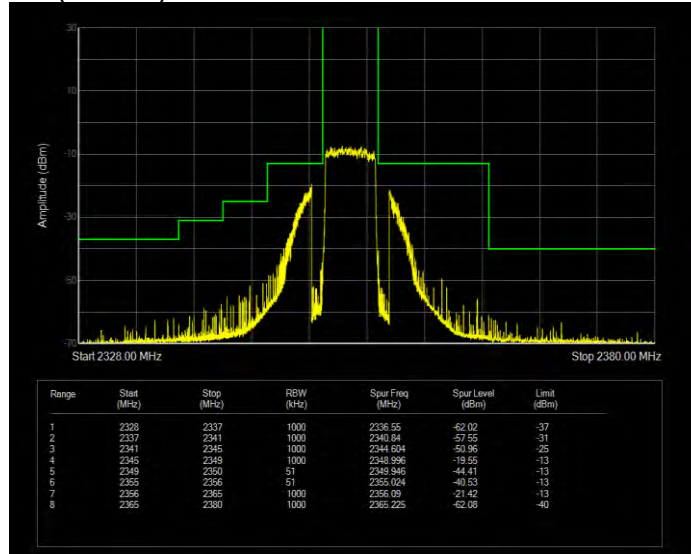

Band38 QPSK BW=5MHz Channel=37775 RB Size=25 Position=#0

Band38 QPSK BW=5MHz Channel=38225 RB Size=25 Position=#0

Band40(2350-2360) 16QAM BW=10MHz Channel=39200 RB Size=50 Position=#0

Band40(2350-2360) 16QAM BW=5MHz Channel=39175 RB Size=25 Position=#0