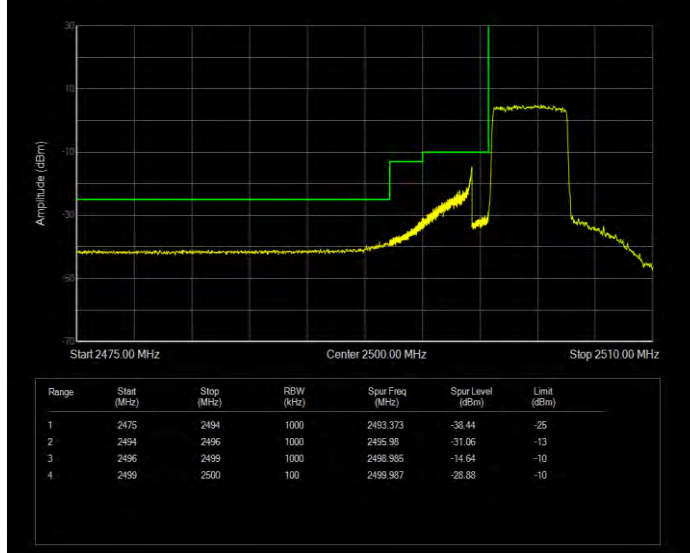

Band5 QPSK BW=3MHz Channel=20635 RB Size=15 Position=#0

Band5 QPSK BW=5MHz Channel=20425 RB Size=25 Position=#0

Band5 QPSK BW=5MHz Channel=20625 RB Size=25 Position=#0

Band7 QAM16 BW=10MHz Channel=20800 RB Size=50 Position=#0

Band7 QAM16 BW=10MHz Channel=21400 RB Size=50 Position=#0

Band7 QAM16 BW=15MHz Channel=20825 RB Size=75 Position=#0

Band7 QAM16 BW=15MHz Channel=21375 RB Size=75 Position=#0

Band7 QAM16 BW=20MHz Channel=20850 RB Size=100 Position=#0

Band7 QAM16 BW=20MHz Channel=21350 RB Size=100 Position=#0

Band7 QAM16 BW=5MHz Channel=20775 RB Size=25 Position=#0

Band7 QAM16 BW=5MHz Channel=21425 RB Size=25 Position=#0

Band7 QPSK BW=10MHz Channel=20800 RB Size=50 Position=#0