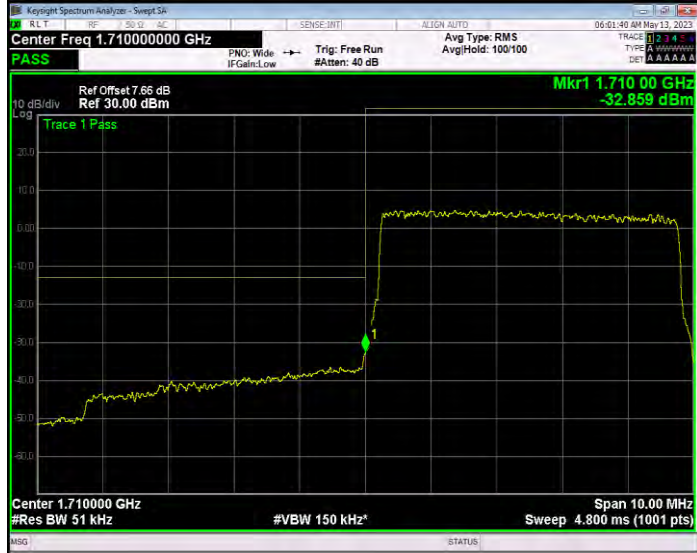

Band4 QPSK BW=3MHz Channel=20385 RB Size=15 Position=#0

Band4 QPSK BW=5MHz Channel=19975 RB Size=25 Position=#0

Band4 QPSK BW=5MHz Channel=20375 RB Size=25 Position=#0

Band5 QAM16 BW=1.4MHz Channel=20407 RB Size=6 Position=#0