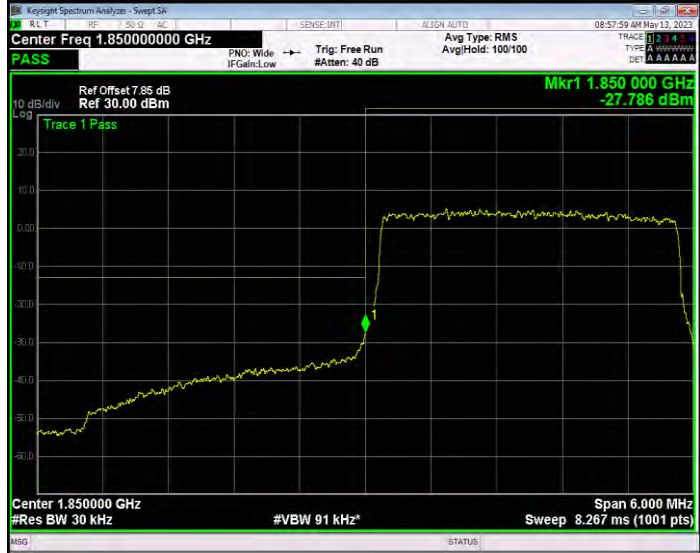

Band25 QPSK BW=3MHz Channel=26055 RB Size=15 Position=#0