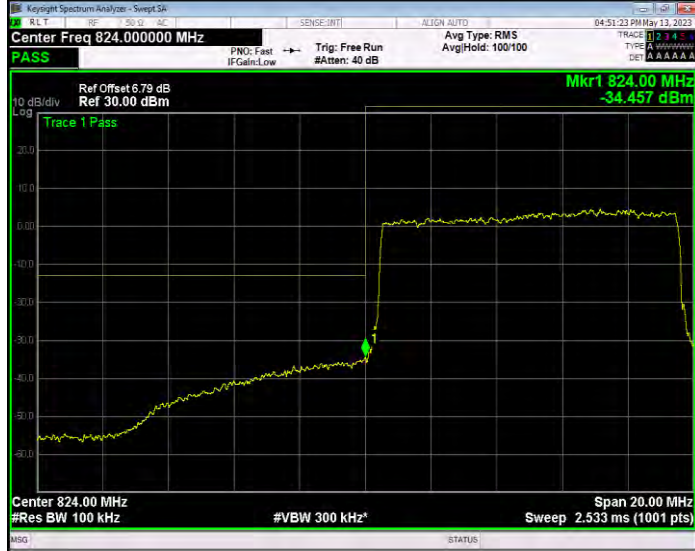

Band26(824-849) QAM16 BW=10MHz Channel=26840 RB Size=50 Position=#0