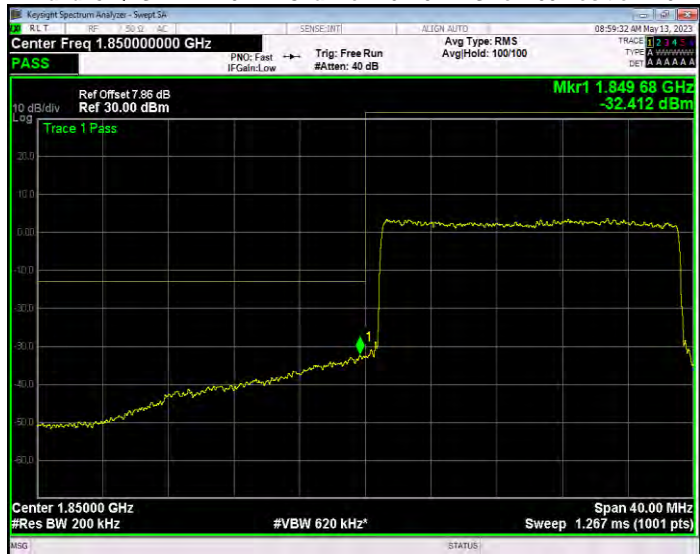

Band25 QPSK BW=20MHz Channel=26140 RB Size=100 Position=#0