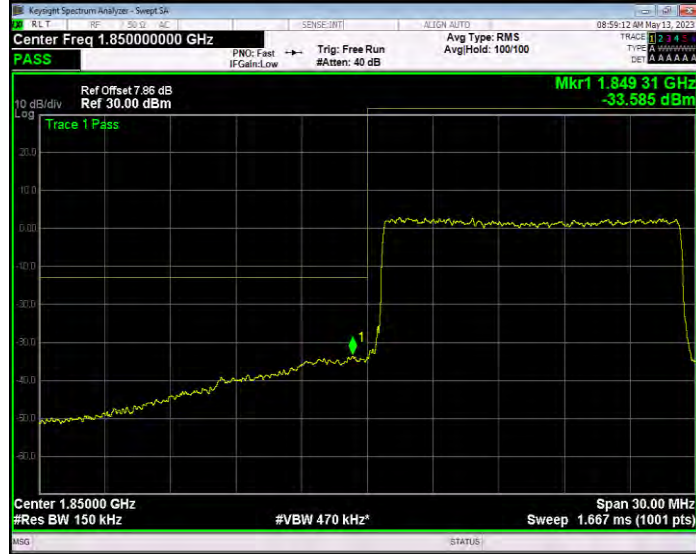

and25 QAM16 BW=15MHz Channel=26115 RB Size=75 Position=#0