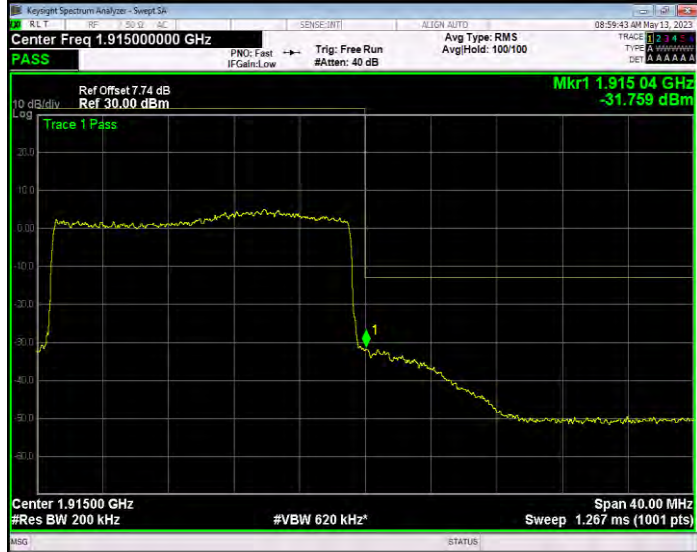

B

and25 QAM16 BW=15MHz Channel=26115 RB Size=75 Position=#0

Band25 QAM16 BW=15MHz Channel=26615 RB Size=75 Position=#0

Band25 QAM16 BW=20MHz Channel=26140 RB Size=100 Position=#0

Band25 QAM16 BW=20MHz Channel=26590 RB Size=100 Position=#0