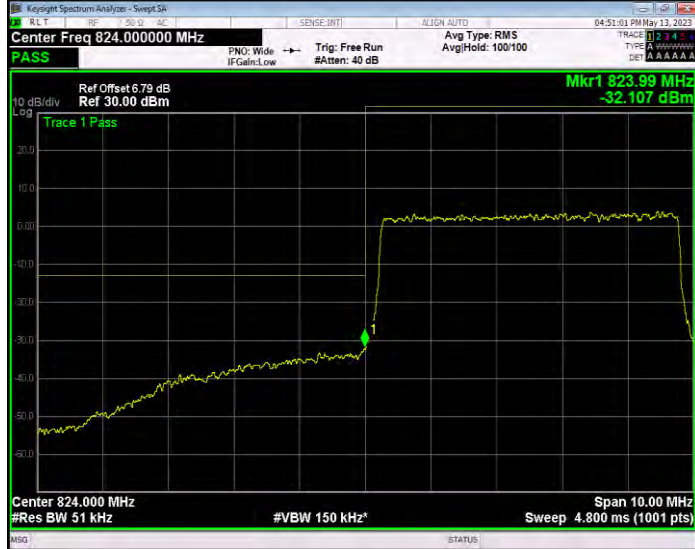

Band26(824-849) QAM16 BW=5MHz Channel=26815 RB Size=25 Position=#0