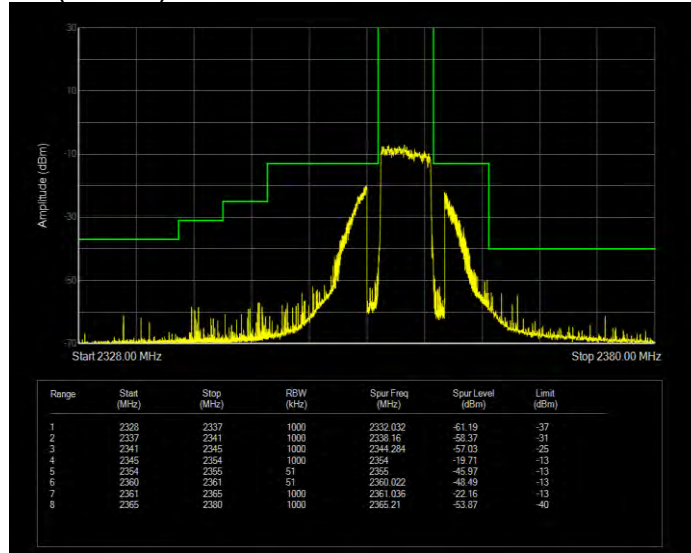

Band40(2350-2360) QPSK BW=10MHz Channel=39200 RB Size=50 Position=#0

Band40(2350-2360) 16QAM BW=5MHz Channel=39225 RB Size=25 Position=#0