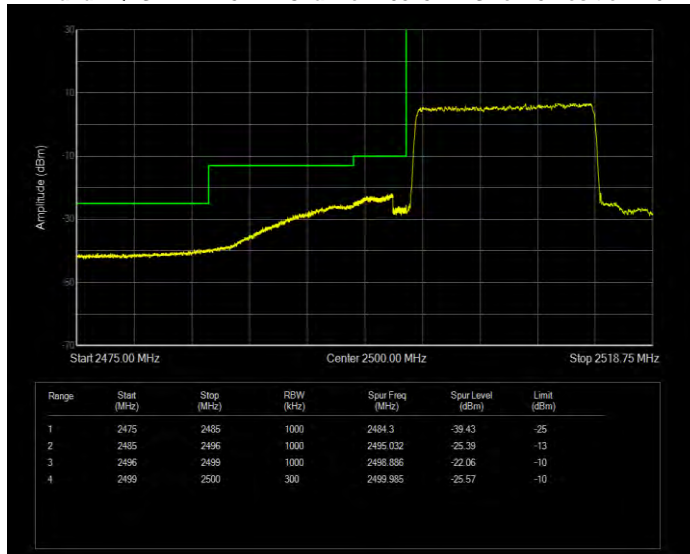

Band7 QAM16 BW=10MHz Channel=21400 RB Size=50 Position=#0

Band7 QAM16 BW=15MHz Channel=20825 RB Size=75 Position=#0

Band7 QAM16 BW=15MHz Channel=21375 RB Size=75 Position=#0

Band7 QAM16 BW=20MHz Channel=20850 RB Size=100 Position=#0

Band7 QAM16 BW=20MHz Channel=21350 RB Size=100 Position=#0

Band7 QAM16 BW=5MHz Channel=20775 RB Size=25 Position=#0

Band7 QAM16 BW=5MHz Channel=21425 RB Size=25 Position=#0

Band7 QPSK BW=10MHz Channel=20800 RB Size=50 Position=#0

Band7 QPSK BW=10MHz Channel=21400 RB Size=50 Position=#0

Band7 QPSK BW=15MHz Channel=20825 RB Size=75 Position=#0

Band7 QPSK BW=15MHz Channel=21375 RB Size=75 Position=#0

Band7 QPSK BW=20MHz Channel=20850 RB Size=100 Position=#0