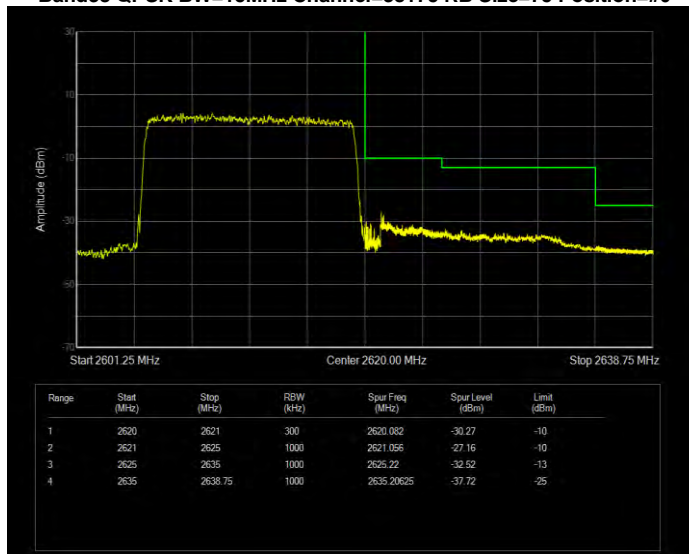

Band38 QPSK BW=20MHz Channel=37850 RB Size=100 Position=#0

Band38 QPSK BW=15MHz Channel=38175 RB Size=75 Position=#0