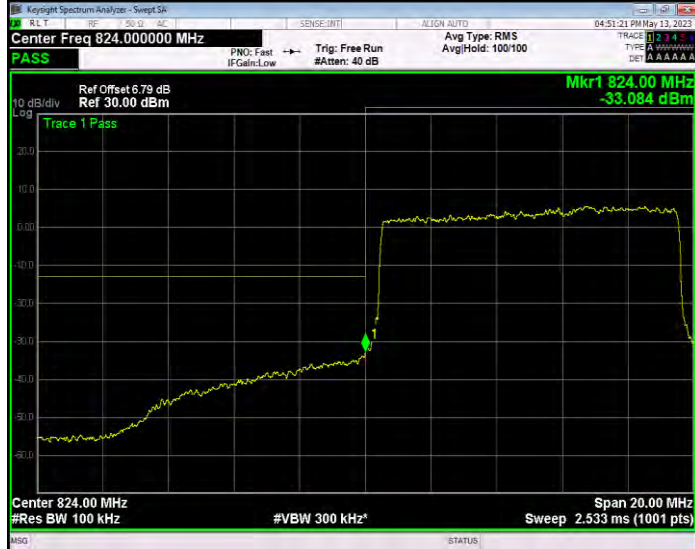

Band26(824-849) QPSK BW=10MHz Channel=26840 RB Size=50 Position=#0