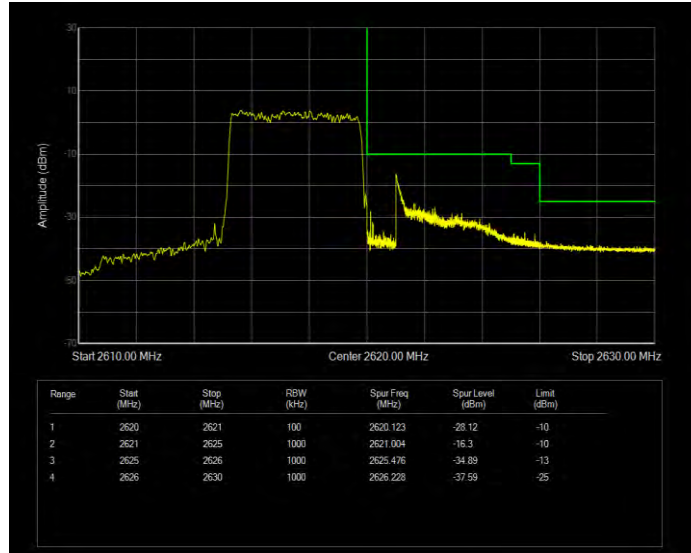

Band40(2350-2360) 16QAM BW=10MHz Channel=39200 RB Size=50 Position=#0

Band38 QPSK BW=5MHz Channel=38225 RB Size=25 Position=#0