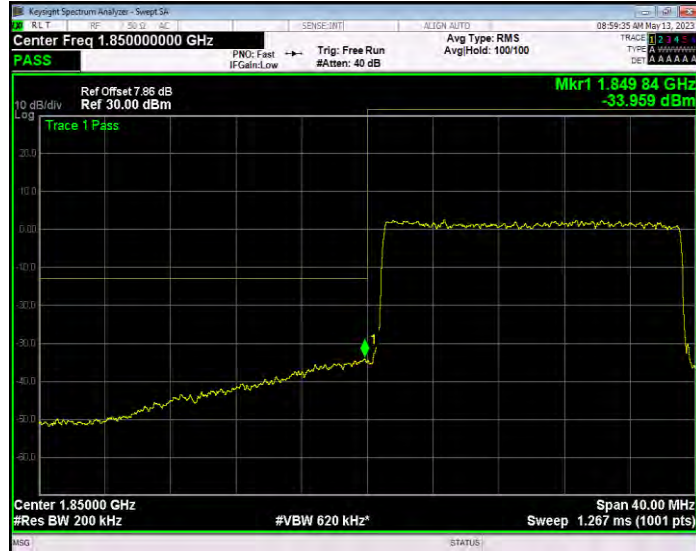

B

and25 QAM16 BW=15MHz Channel=26115 RB Size=75 Position=#0

Band25 QAM16 BW=15MHz Channel=26615 RB Size=75 Position=#0

Band25 QAM16 BW=20MHz Channel=26140 RB Size=100 Position=#0

Band25 QAM16 BW=20MHz Channel=26590 RB Size=100 Position=#0