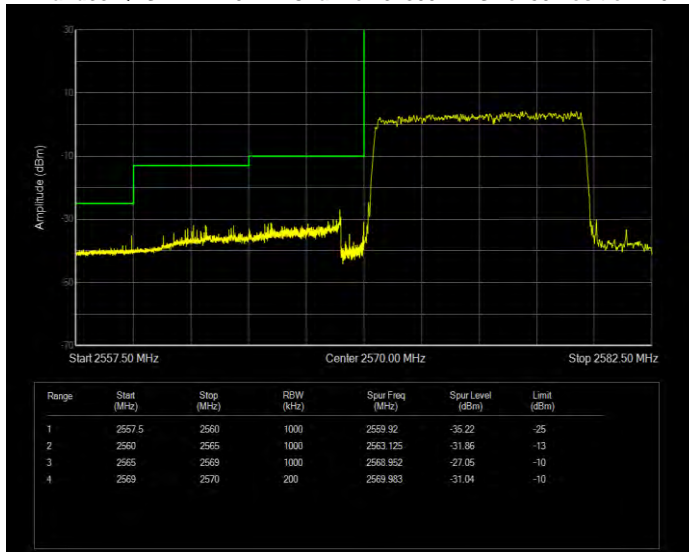

Band38 QPSK BW=10MHz Channel=37800 RB Size=50 Position=#0