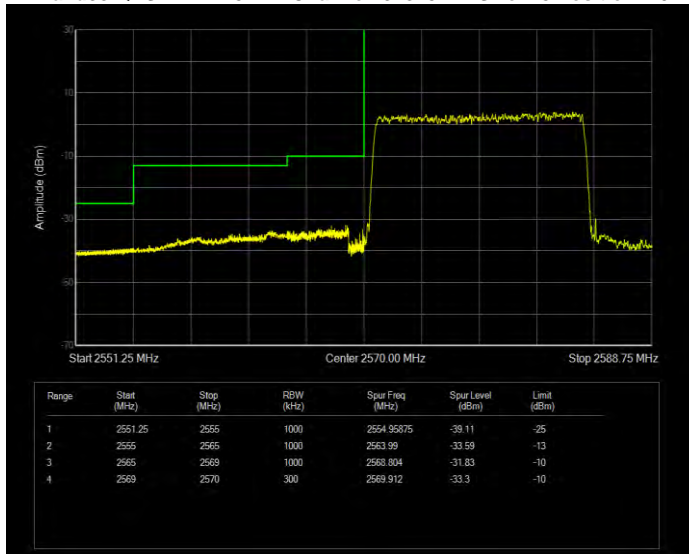

Band38 QAM16 BW=5MHz Channel=37775 RB Size=25 Position=#0

Band38 QAM16 BW=5MHz Channel=38225 RB Size=25 Position=#0

Band38 QPSK BW=10MHz Channel=37800 RB Size=50 Position=#0

Band38 QPSK BW=10MHz Channel=38200 RB Size=50 Position=#0

Band38 QPSK BW=15MHz Channel=37825 RB Size=75 Position=#0

Band38 QPSK BW=15MHz Channel=38175 RB Size=75 Position=#0

Band38 QPSK BW=20MHz Channel=37850 RB Size=100 Position=#0

Band38 QPSK BW=20MHz Channel=38150 RB Size=100 Position=#0