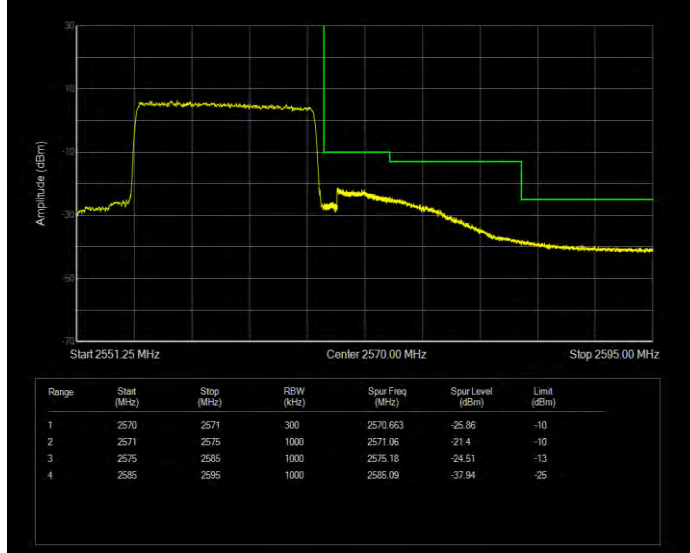

Band5 QPSK BW=1.4MHz Channel=20643 RB Size=6 Position=#0

Band5 QPSK BW=10MHz Channel=20450 RB Size=50 Position=#0

Band5 QPSK BW=10MHz Channel=20600 RB Size=50 Position=#0

Band5 QPSK BW=3MHz Channel=20415 RB Size=15 Position=#0

Band5 QPSK BW=3MHz Channel=20635 RB Size=15 Position=#0

Band5 QPSK BW=5MHz Channel=20425 RB Size=25 Position=#0

Band5 QPSK BW=5MHz Channel=20625 RB Size=25 Position=#0

Band7 QAM16 BW=10MHz Channel=20800 RB Size=50 Position=#0

Band7 QAM16 BW=10MHz Channel=21400 RB Size=50 Position=#0

Band7 QAM16 BW=15MHz Channel=20825 RB Size=75 Position=#0

Band7 QAM16 BW=15MHz Channel=21375 RB Size=75 Position=#0

Band7 QAM16 BW=20MHz Channel=20850 RB Size=100 Position=#0