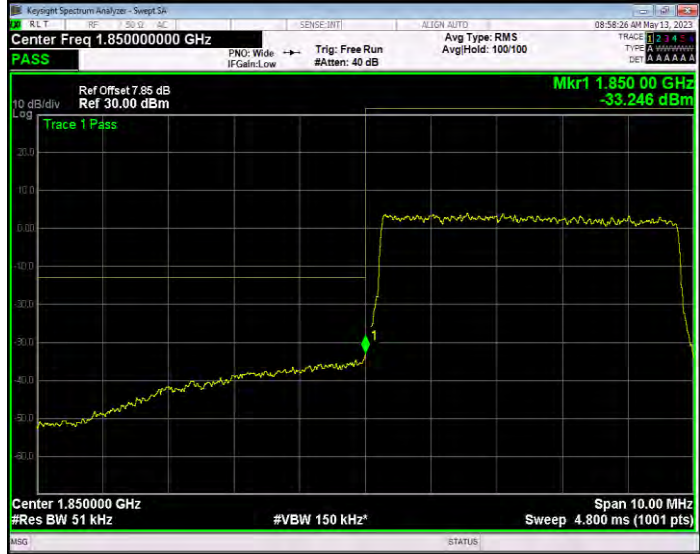

Band25 QAM16 BW=5MHz Channel=26065 RB Size=25 Position=#0