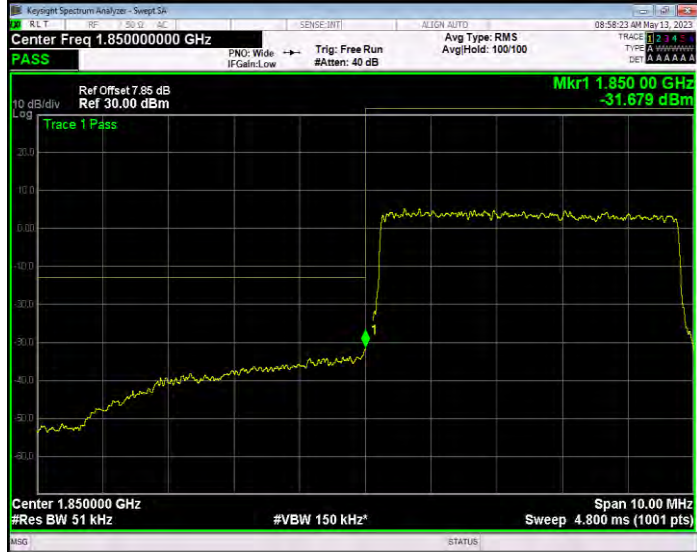

Band25 QPSK BW=5MHz Channel=26065 RB Size=25 Position=#0