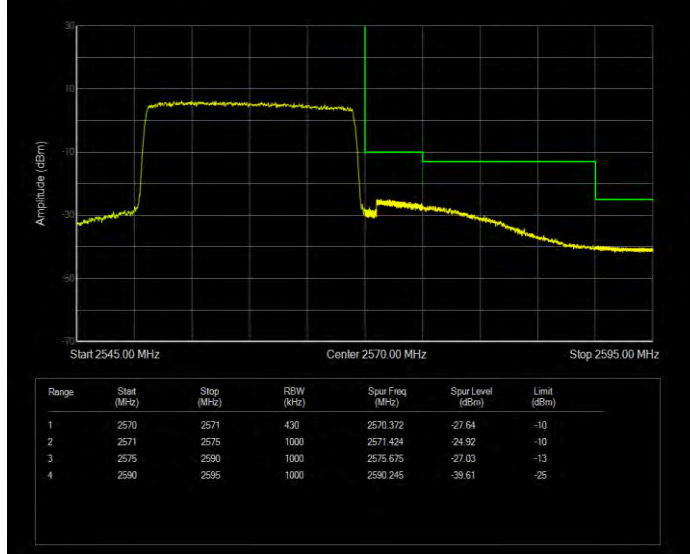

Band5 QPSK BW=3MHz Channel=20635 RB Size=15 Position=#0

Band5 QPSK BW=5MHz Channel=20425 RB Size=25 Position=#0

Band5 QPSK BW=5MHz Channel=20625 RB Size=25 Position=#0

Band7 QAM16 BW=10MHz Channel=20800 RB Size=50 Position=#0

Band7 QAM16 BW=10MHz Channel=21400 RB Size=50 Position=#0

Band7 QAM16 BW=15MHz Channel=20825 RB Size=75 Position=#0

Band7 QAM16 BW=15MHz Channel=21375 RB Size=75 Position=#0

Band7 QAM16 BW=20MHz Channel=20850 RB Size=100 Position=#0

Band7 QAM16 BW=20MHz Channel=21350 RB Size=100 Position=#0

Band7 QAM16 BW=5MHz Channel=20775 RB Size=25 Position=#0

Band7 QAM16 BW=5MHz Channel=21425 RB Size=25 Position=#0

Band7 QPSK BW=10MHz Channel=20800 RB Size=50 Position=#0