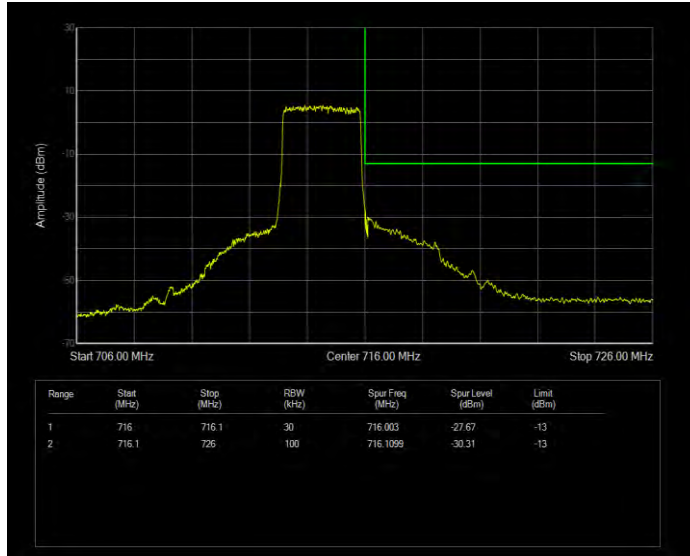

Band12 QPSK BW=3MHz Channel=23165 RB Size=15 Position=#0