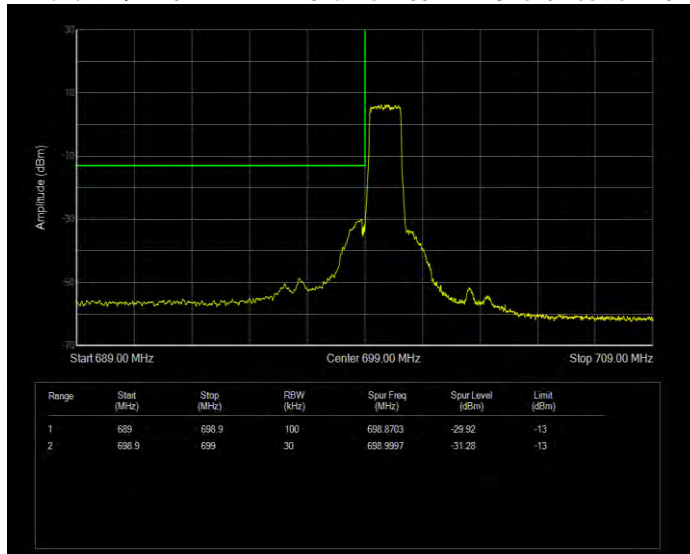

Band7 QPSK BW=20MHz Channel=21350 RB Size=100 Position=#0

Band7 QPSK BW=5MHz Channel=20775 RB Size=25 Position=#0

Band7 QPSK BW=5MHz Channel=21425 RB Size=25 Position=#0

Band12 QAM16 BW=1.4MHz Channel=23017 RB Size=6 Position=#0