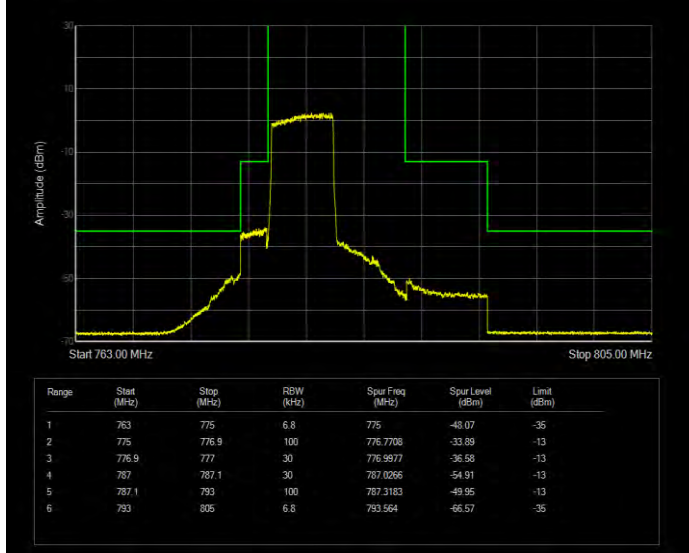

Band13 16QAM BW=5MHz Channel=23205 RB Size=25 Position=#0

Band13 16QAM BW=5MHz Channel=23255 RB Size=25 Position=#0

Band13 QAM16 BW=10MHz Channel=23230 RB Size=50 Position=#0

Band13 QAM16 BW=5MHz Channel=23205 RB Size=25 Position=#0

Band13 QAM16 BW=5MHz Channel=23255 RB Size=25 Position=#0

Band13 QPSK BW=10MHz Channel=23230 RB Size=50 Position=#0

Band13 QPSK BW=5MHz Channel=23205 RB Size=25 Position=#0

Band13 QPSK BW=5MHz Channel=23255 RB Size=25 Position=#0