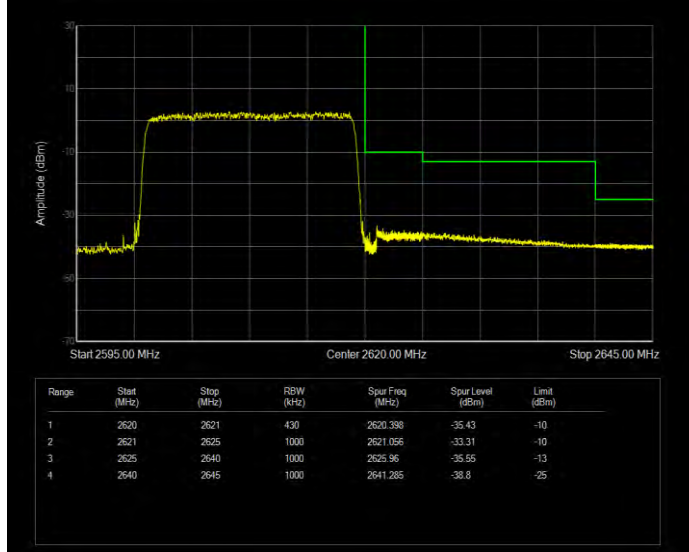

Band38 QAM16 BW=15MHz Channel=37825 RB Size=75 Position=#0

Band38 QAM16 BW=15MHz Channel=38175 RB Size=75 Position=#0

Band38 QAM16 BW=20MHz Channel=37850 RB Size=100 Position=#0

Band38 QAM16 BW=20MHz Channel=38150 RB Size=100 Position=#0