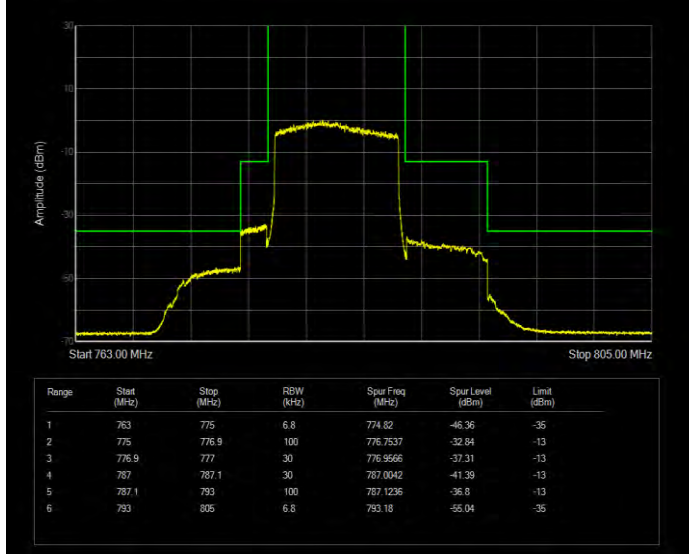

Band13 QAM16 BW=10MHz Channel=23230 RB Size=50 Position=#0