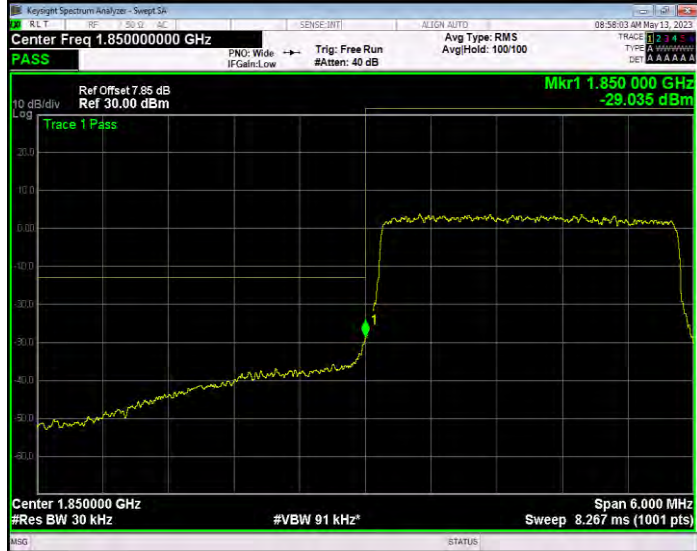

Band25 QAM16 BW=3MHz Channel=26055 RB Size=15 Position=#0