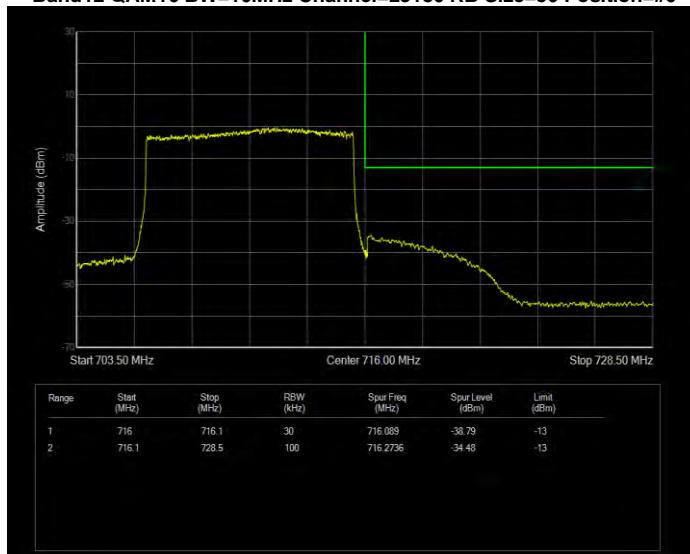

Band12 QAM16 BW=3MHz Channel=23025 RB Size=15 Position=#0

Band12 QAM16 BW=10MHz Channel=23130 RB Size=50 Position=#0