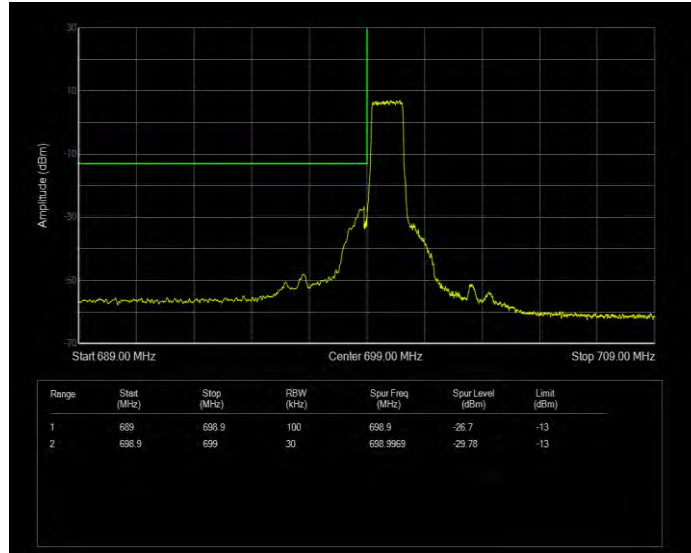

Band12 QAM16 BW=3MHz Channel=23165 RB Size=15 Position=#0

Band12 QAM16 BW=5MHz Channel=23035 RB Size=25 Position=#0

Band12 QAM16 BW=5MHz Channel=23155 RB Size=25 Position=#0

Band12 QPSK BW=1.4MHz Channel=23017 RB Size=6 Position=#0