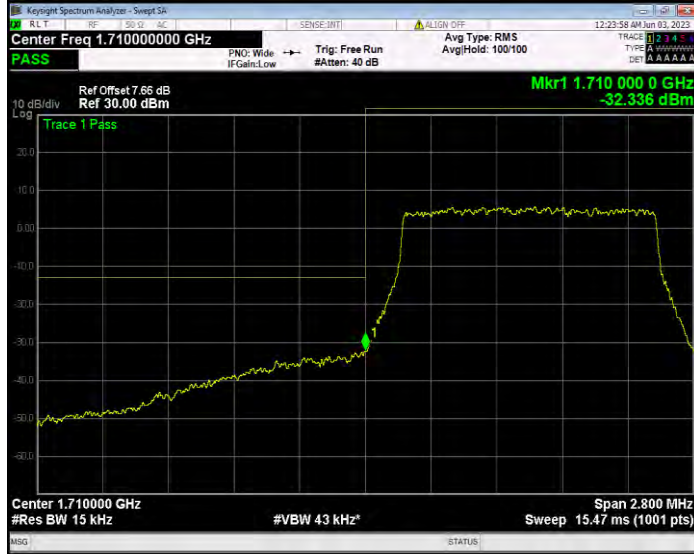

Band66 16QAM BW=1.4MHz Channel=131979 RB Size=6 Position=#0