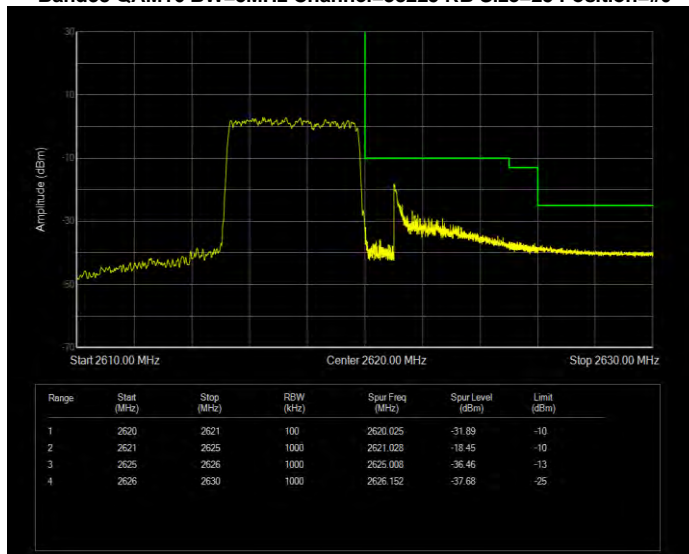

Band38 QAM16 BW=5MHz Channel=38225 RB Size=25 Position=#0