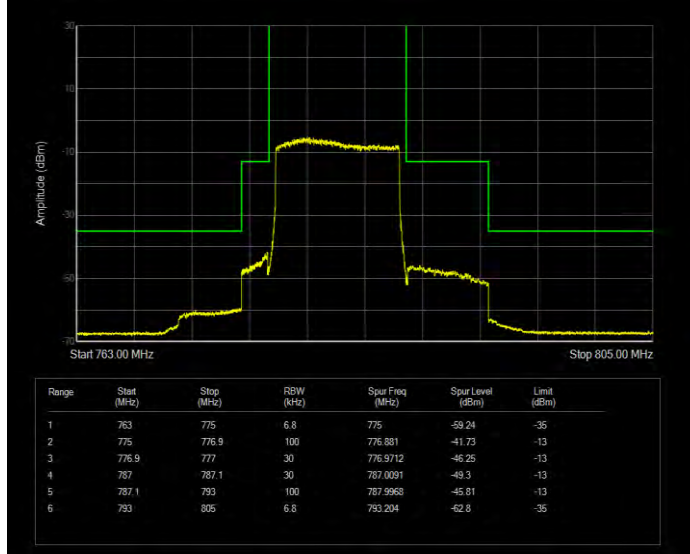

Band13 16QAM BW=5MHz Channel=23205 RB Size=25 Position=#0

Band13 16QAM BW=5MHz Channel=23255 RB Size=25 Position=#0

Band13 QAM16 BW=10MHz Channel=23230 RB Size=50 Position=#0

Band13 QAM16 BW=5MHz Channel=23205 RB Size=25 Position=#0

Band13 QAM16 BW=5MHz Channel=23255 RB Size=25 Position=#0

Band13 QPSK BW=10MHz Channel=23230 RB Size=50 Position=#0

Band13 QPSK BW=5MHz Channel=23205 RB Size=25 Position=#0

Band13 QPSK BW=5MHz Channel=23255 RB Size=25 Position=#0