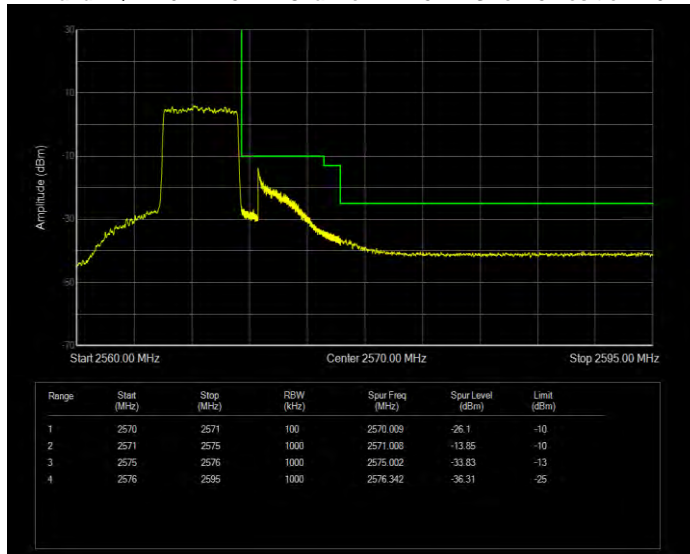

Band5 QPSK BW=3MHz Channel=20635 RB Size=15 Position=#0

Band5 QPSK BW=5MHz Channel=20425 RB Size=25 Position=#0

Band5 QPSK BW=5MHz Channel=20625 RB Size=25 Position=#0

Band7 QAM16 BW=10MHz Channel=20800 RB Size=50 Position=#0

Band7 QAM16 BW=10MHz Channel=21400 RB Size=50 Position=#0

Band7 QAM16 BW=15MHz Channel=20825 RB Size=75 Position=#0

Band7 QAM16 BW=15MHz Channel=21375 RB Size=75 Position=#0

Band7 QAM16 BW=20MHz Channel=20850 RB Size=100 Position=#0

Band7 QAM16 BW=20MHz Channel=21350 RB Size=100 Position=#0

Band7 QAM16 BW=5MHz Channel=20775 RB Size=25 Position=#0

Band7 QAM16 BW=5MHz Channel=21425 RB Size=25 Position=#0

Band7 QPSK BW=10MHz Channel=20800 RB Size=50 Position=#0