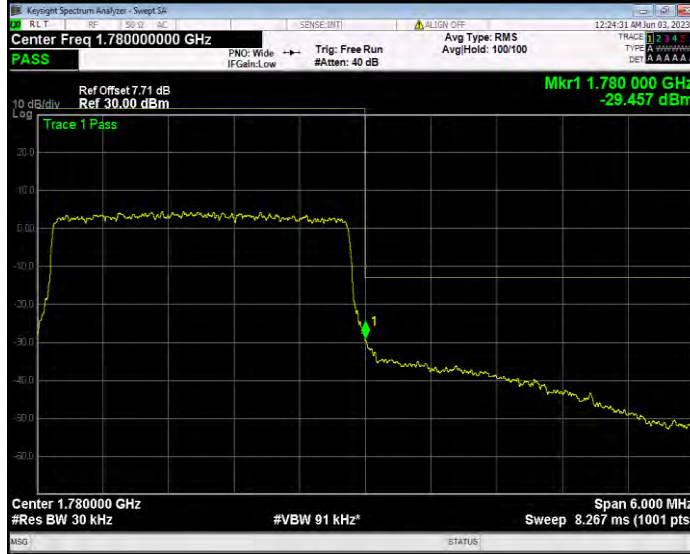

Band66 16QAM BW=3MHz Channel=132657 RB Size=15 Position=#0