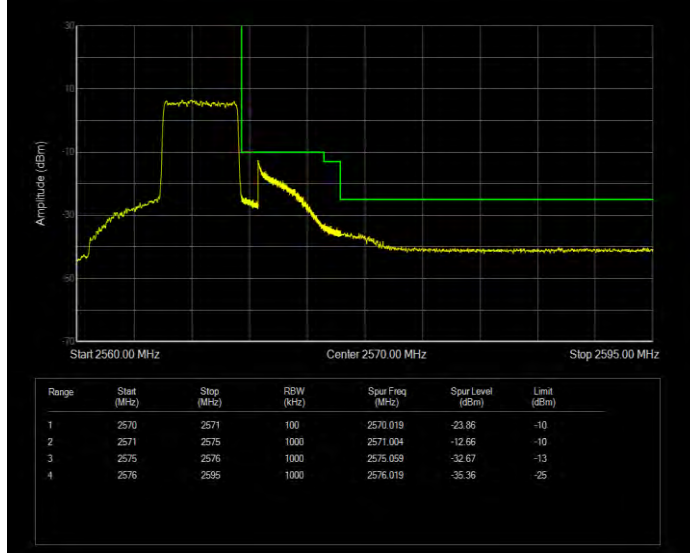

Band7 QPSK BW=10MHz Channel=21400 RB Size=50 Position=#0

Band7 QPSK BW=15MHz Channel=20825 RB Size=75 Position=#0

Band7 QPSK BW=15MHz Channel=21375 RB Size=75 Position=#0

Band7 QPSK BW=20MHz Channel=20850 RB Size=100 Position=#0

Band7 QPSK BW=20MHz Channel=21350 RB Size=100 Position=#0

Band7 QPSK BW=5MHz Channel=20775 RB Size=25 Position=#0

Band7 QPSK BW=5MHz Channel=21425 RB Size=25 Position=#0

Band12 QAM16 BW=1.4MHz Channel=23017 RB Size=6 Position=#0