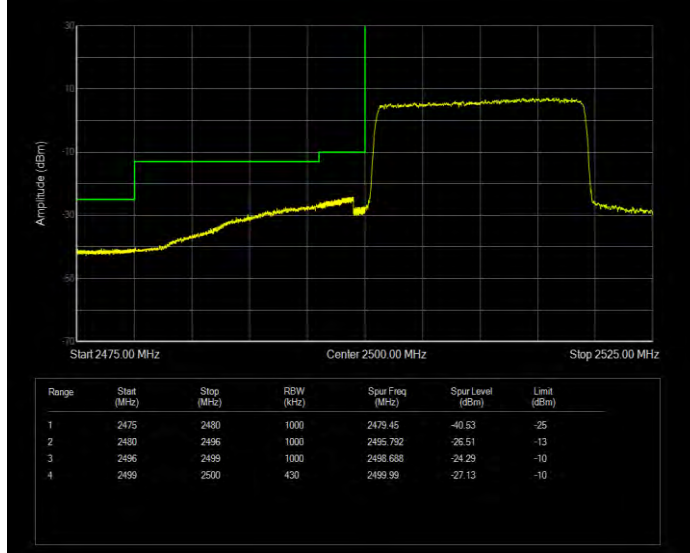

Band7 QAM16 BW=20MHz Channel=21350 RB Size=100 Position=#0

Band7 QAM16 BW=5MHz Channel=20775 RB Size=25 Position=#0

Band7 QAM16 BW=5MHz Channel=21425 RB Size=25 Position=#0

Band7 QPSK BW=10MHz Channel=20800 RB Size=50 Position=#0

Band7 QPSK BW=10MHz Channel=21400 RB Size=50 Position=#0

Band7 QPSK BW=15MHz Channel=20825 RB Size=75 Position=#0

Band7 QPSK BW=15MHz Channel=21375 RB Size=75 Position=#0

Band7 QPSK BW=20MHz Channel=20850 RB Size=100 Position=#0

Band7 QPSK BW=20MHz Channel=21350 RB Size=100 Position=#0

Band7 QPSK BW=5MHz Channel=20775 RB Size=25 Position=#0

Band7 QPSK BW=5MHz Channel=21425 RB Size=25 Position=#0

Band12 QAM16 BW=1.4MHz Channel=23017 RB Size=6 Position=#0