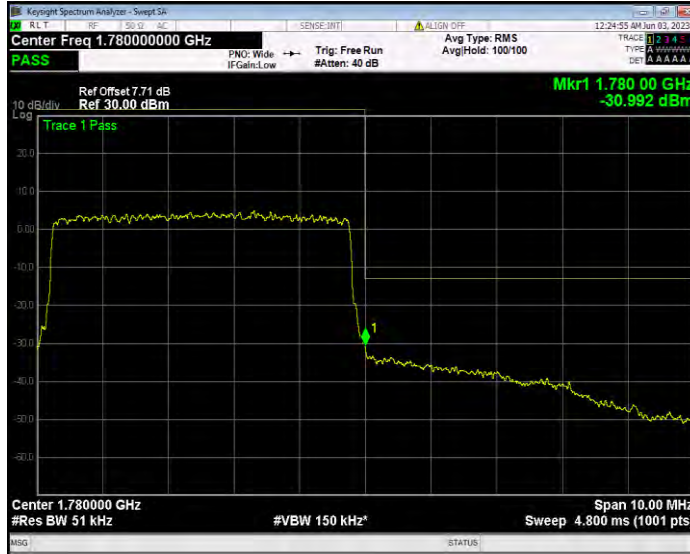

Band66 16QAM BW=5MHz Channel=132647 RB Size=25 Position=#0