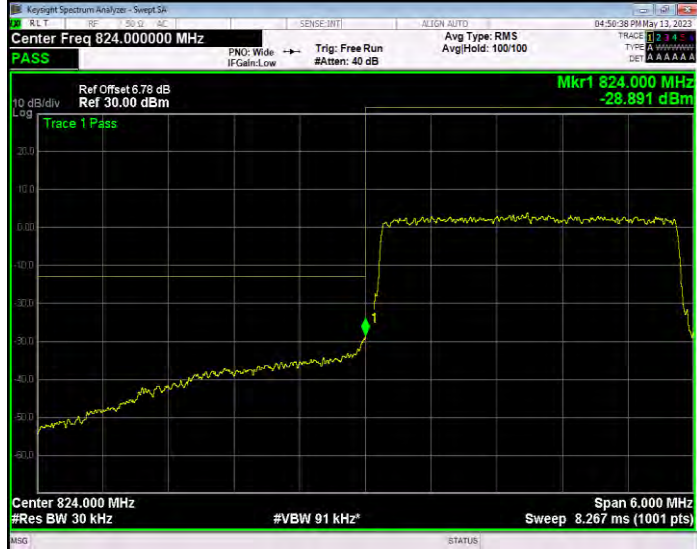

Band26(824-849) QAM16 BW=3MHz Channel=26805 RB Size=15 Position=#0