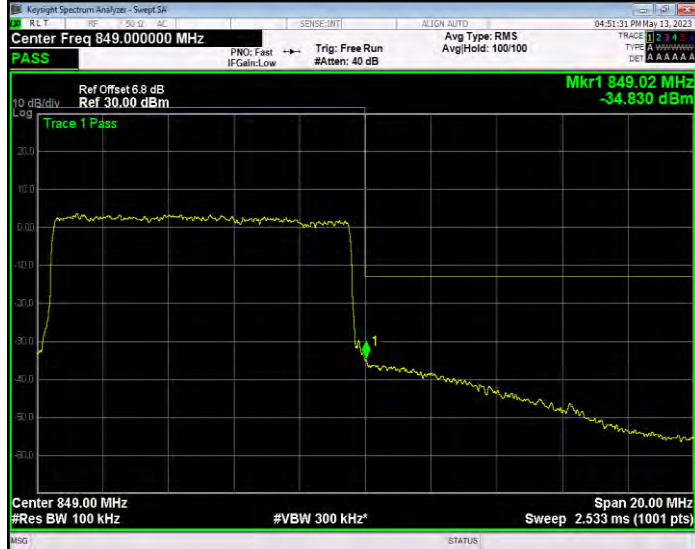

Band26(824-849) QAM16 BW=10MHz Channel=26990 RB Size=50 Position=#0