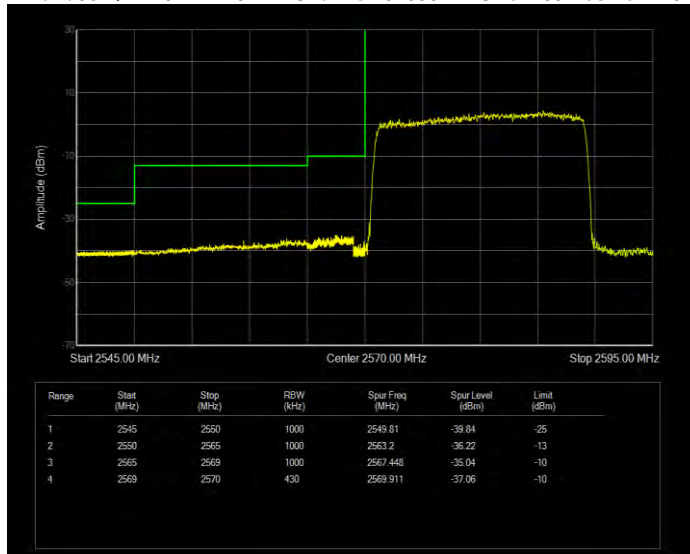

Band38 QAM16 BW=20MHz Channel=37850 RB Size=100 Position=#0