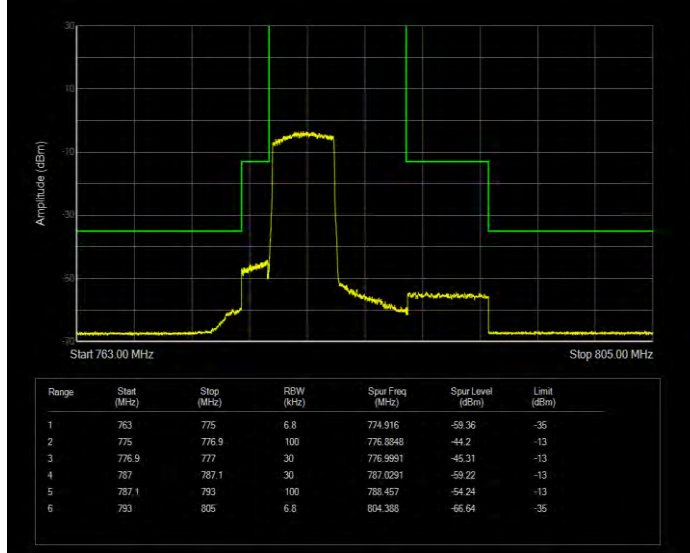

Band13 16QAM BW=5MHz Channel=23205 RB Size=25 Position=#0

Band13 16QAM BW=5MHz Channel=23255 RB Size=25 Position=#0

Band13 QAM16 BW=10MHz Channel=23230 RB Size=50 Position=#0

Band13 QAM16 BW=5MHz Channel=23205 RB Size=25 Position=#0

Band13 QAM16 BW=5MHz Channel=23255 RB Size=25 Position=#0

Band13 QPSK BW=10MHz Channel=23230 RB Size=50 Position=#0

Band13 QPSK BW=5MHz Channel=23205 RB Size=25 Position=#0

Band13 QPSK BW=5MHz Channel=23255 RB Size=25 Position=#0