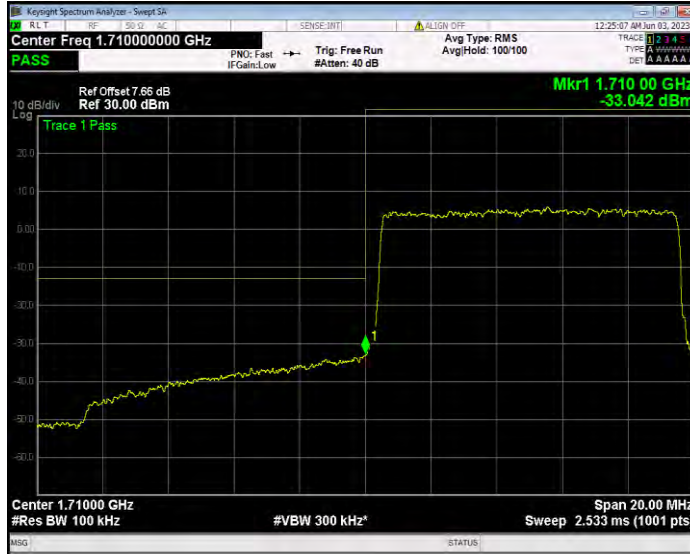

Band66 QPSK BW=10MHz Channel=132022 RB Size=50 Position=#0