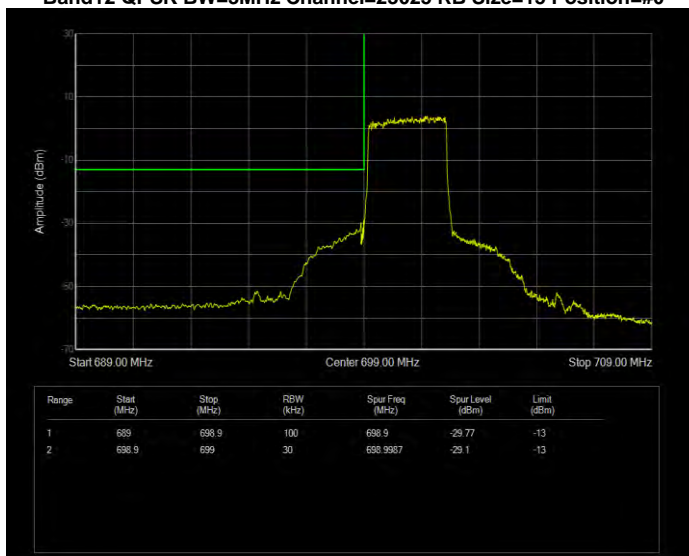

Band12 QPSK BW=1.4MHz Channel=23173 RB Size=6 Position=#0

Band12 QPSK BW=10MHz Channel=23060 RB Size=50 Position=#0

Band12 QPSK BW=10MHz Channel=23130 RB Size=50 Position=#0

Band12 QPSK BW=3MHz Channel=23025 RB Size=15 Position=#0