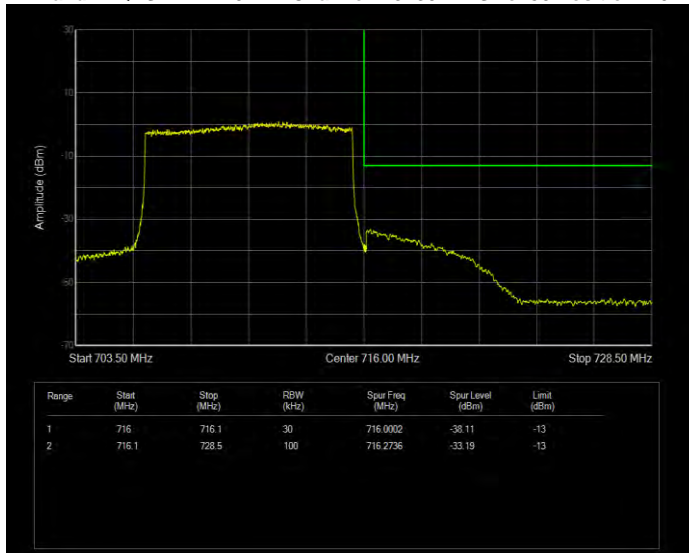

Band12 QPSK BW=10MHz Channel=23130 RB Size=50 Position=#0