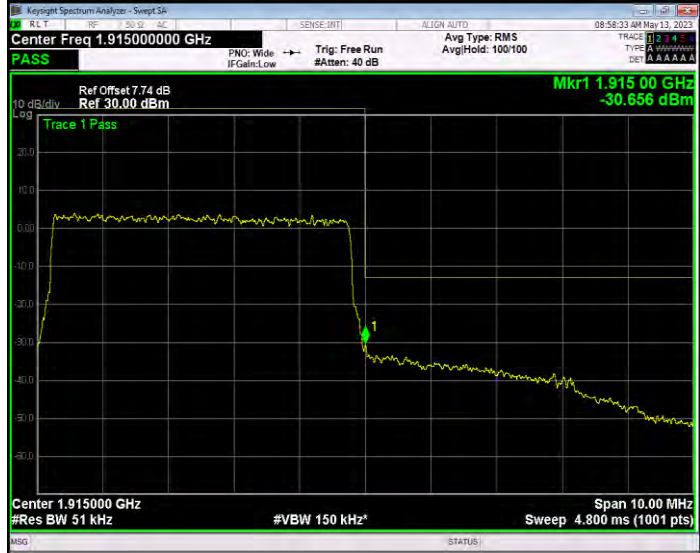

Band25 QAM16 BW=3MHz Channel=26055 RB Size=15 Position=#0

Band25 QAM16 BW=3MHz Channel=26675 RB Size=15 Position=#0

Band25 QAM16 BW=5MHz Channel=26065 RB Size=25 Position=#0

Band25 QAM16 BW=5MHz Channel=26665 RB Size=25 Position=#0