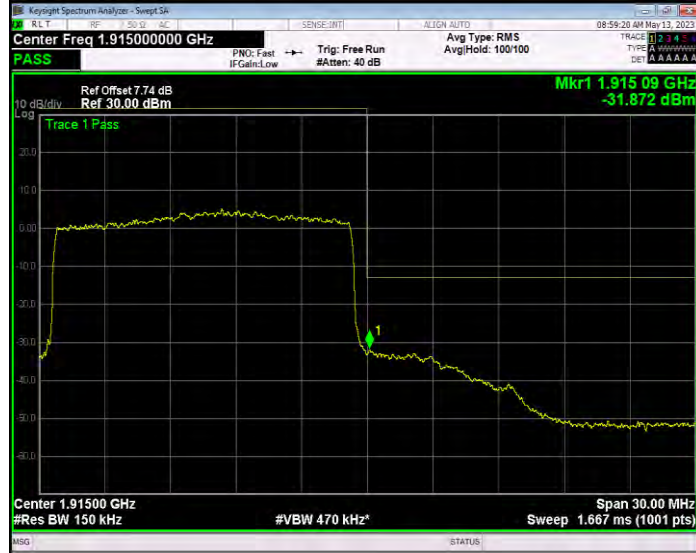

Band25 QAM16 BW=15MHz Channel=26615 RB Size=75 Position=#0