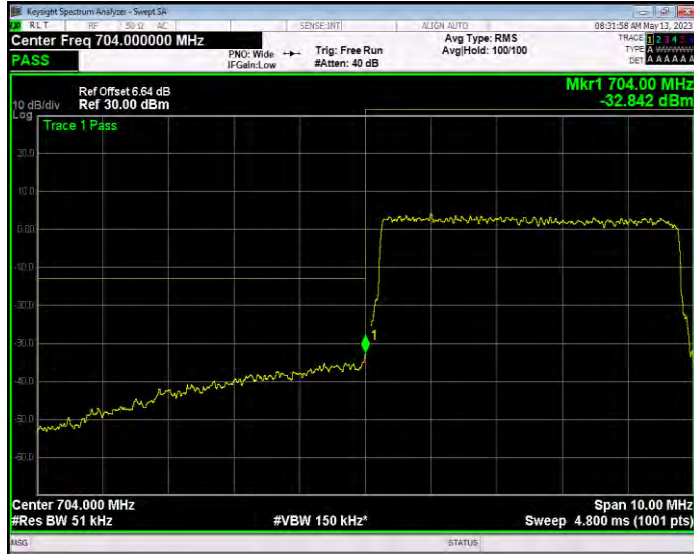

Band17 QAM16 BW=5MHz Channel=23755 RB Size=25 Position=#0