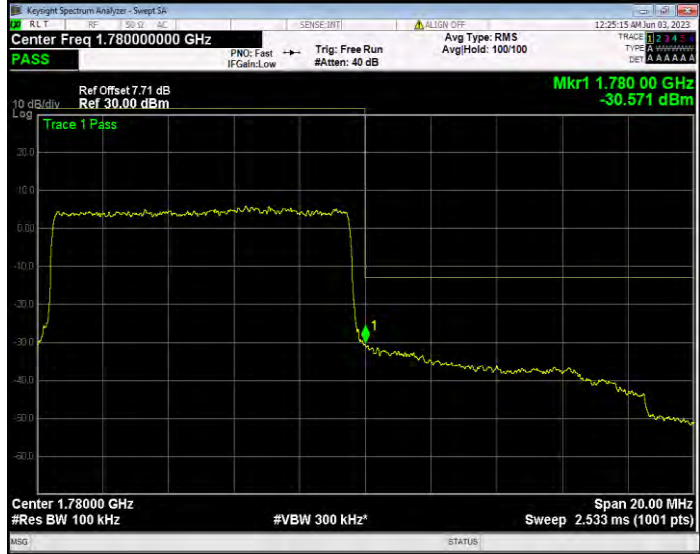

Band66 QPSK BW=10MHz Channel=132622 RB Size=50 Position=#0