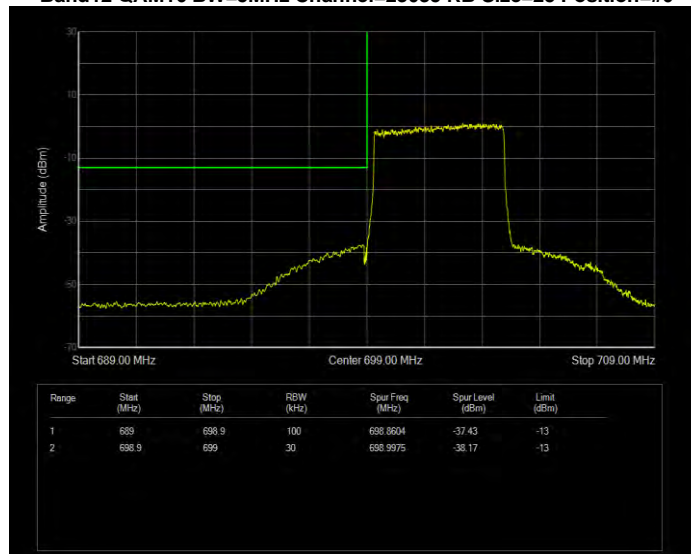

Band12 QAM16 BW=5MHz Channel=23035 RB Size=25 Position=#0