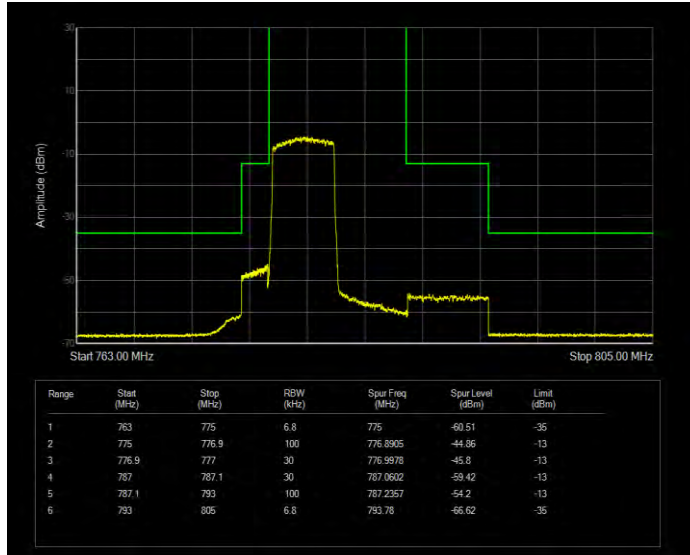

Band12 QPSK BW=3MHz Channel=23165 RB Size=15 Position=#0

Band12 QPSK BW=5MHz Channel=23035 RB Size=25 Position=#0

Band12 QPSK BW=5MHz Channel=23155 RB Size=25 Position=#0

Band13 16QAM BW=10MHz Channel=23230 RB Size=50 Position=#0

Band13 16QAM BW=5MHz Channel=23205 RB Size=25 Position=#0

Band13 16QAM BW=5MHz Channel=23255 RB Size=25 Position=#0

Band13 QAM16 BW=10MHz Channel=23230 RB Size=50 Position=#0

Band13 QAM16 BW=5MHz Channel=23205 RB Size=25 Position=#0