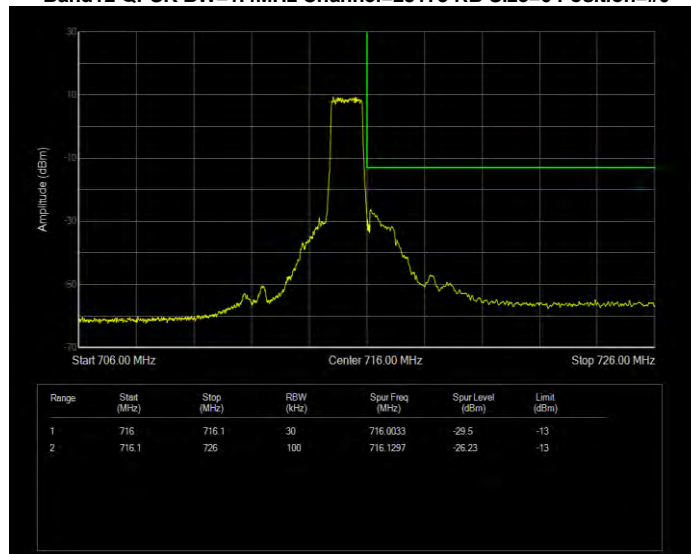

Band12 QPSK BW=1.4MHz Channel=23173 RB Size=6 Position=#0