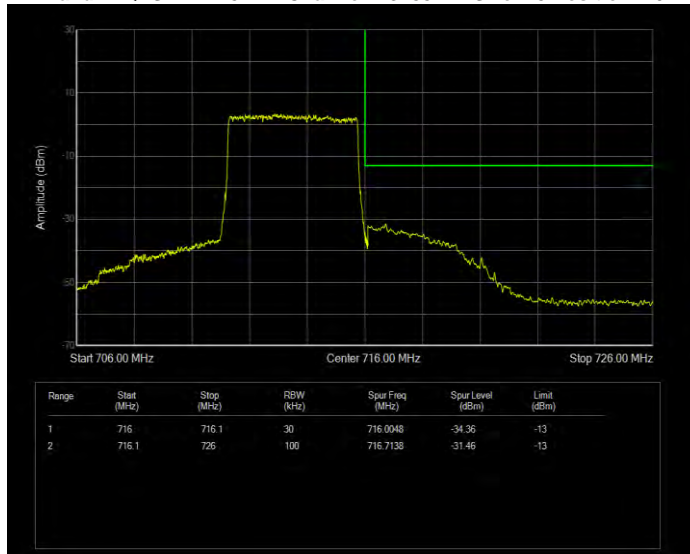

Band12 QPSK BW=5MHz Channel=23155 RB Size=25 Position=#0