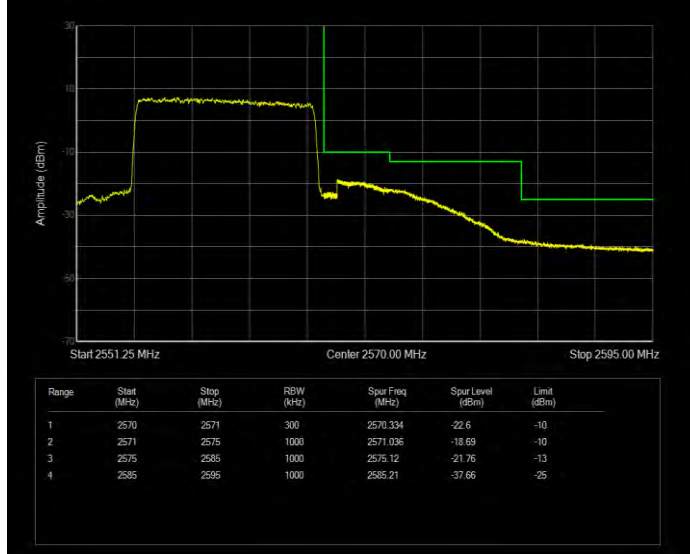

Band7 QAM16 BW=10MHz Channel=21400 RB Size=50 Position=#0

Band7 QAM16 BW=15MHz Channel=20825 RB Size=75 Position=#0

Band7 QAM16 BW=15MHz Channel=21375 RB Size=75 Position=#0

Band7 QAM16 BW=20MHz Channel=20850 RB Size=100 Position=#0

Band7 QAM16 BW=20MHz Channel=21350 RB Size=100 Position=#0

Band7 QAM16 BW=5MHz Channel=20775 RB Size=25 Position=#0

Band7 QAM16 BW=5MHz Channel=21425 RB Size=25 Position=#0

Band7 QPSK BW=10MHz Channel=20800 RB Size=50 Position=#0

Band7 QPSK BW=10MHz Channel=21400 RB Size=50 Position=#0

Band7 QPSK BW=15MHz Channel=20825 RB Size=75 Position=#0

Band7 QPSK BW=15MHz Channel=21375 RB Size=75 Position=#0

Band7 QPSK BW=20MHz Channel=20850 RB Size=100 Position=#0