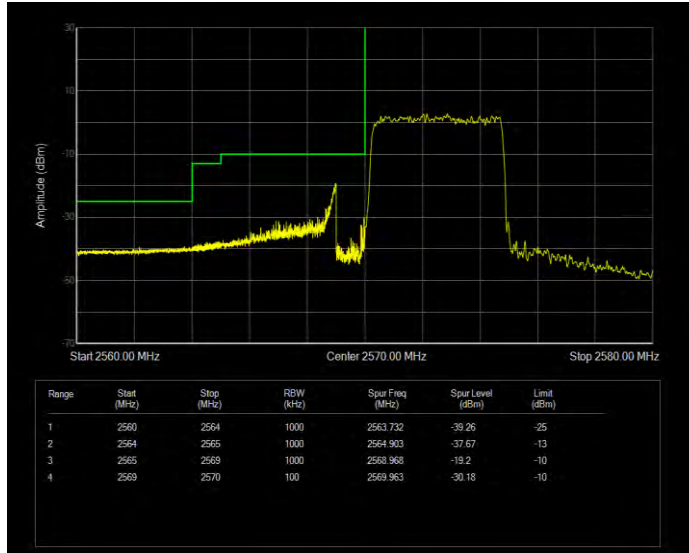

Band38 QAM16 BW=5MHz Channel=37775 RB Size=25 Position=#0