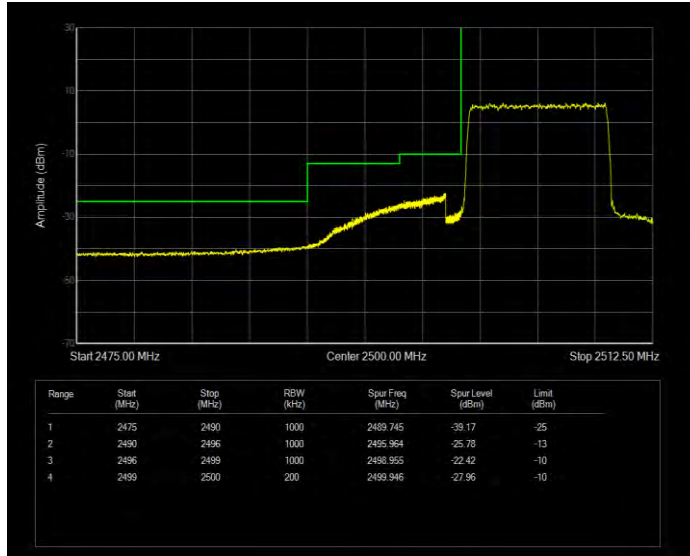

Band7 QAM16 BW=10MHz Channel=21400 RB Size=50 Position=#0

Band7 QAM16 BW=15MHz Channel=20825 RB Size=75 Position=#0

Band7 QAM16 BW=15MHz Channel=21375 RB Size=75 Position=#0

Band7 QAM16 BW=20MHz Channel=20850 RB Size=100 Position=#0

Band7 QAM16 BW=20MHz Channel=21350 RB Size=100 Position=#0

Band7 QAM16 BW=5MHz Channel=20775 RB Size=25 Position=#0

Band7 QAM16 BW=5MHz Channel=21425 RB Size=25 Position=#0

Band7 QPSK BW=10MHz Channel=20800 RB Size=50 Position=#0

Band7 QPSK BW=10MHz Channel=21400 RB Size=50 Position=#0

Band7 QPSK BW=15MHz Channel=20825 RB Size=75 Position=#0

Band7 QPSK BW=15MHz Channel=21375 RB Size=75 Position=#0

Band7 QPSK BW=20MHz Channel=20850 RB Size=100 Position=#0