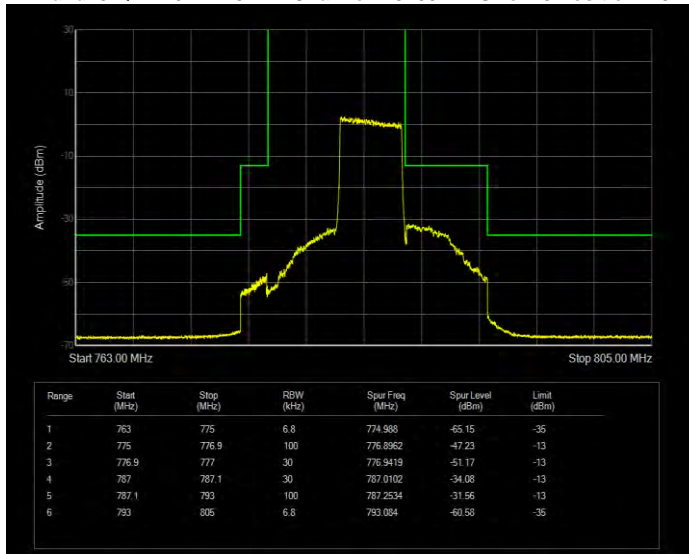

Band13 16QAM BW=5MHz Channel=23205 RB Size=25 Position=#0

Band13 16QAM BW=5MHz Channel=23255 RB Size=25 Position=#0

Band13 QAM16 BW=10MHz Channel=23230 RB Size=50 Position=#0

Band13 QAM16 BW=5MHz Channel=23205 RB Size=25 Position=#0

Band13 QAM16 BW=5MHz Channel=23255 RB Size=25 Position=#0

Band13 QPSK BW=10MHz Channel=23230 RB Size=50 Position=#0

Band13 QPSK BW=5MHz Channel=23205 RB Size=25 Position=#0

Band13 QPSK BW=5MHz Channel=23255 RB Size=25 Position=#0