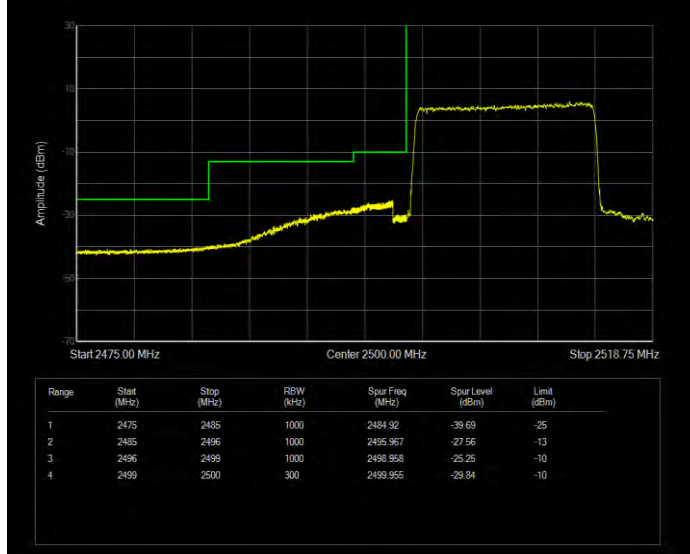

Band5 QPSK BW=1.4MHz Channel=20643 RB Size=6 Position=#0

Band5 QPSK BW=10MHz Channel=20450 RB Size=50 Position=#0

Band5 QPSK BW=10MHz Channel=20600 RB Size=50 Position=#0

Band5 QPSK BW=3MHz Channel=20415 RB Size=15 Position=#0

Band5 QPSK BW=3MHz Channel=20635 RB Size=15 Position=#0

Band5 QPSK BW=5MHz Channel=20425 RB Size=25 Position=#0

Band5 QPSK BW=5MHz Channel=20625 RB Size=25 Position=#0

Band7 QAM16 BW=10MHz Channel=20800 RB Size=50 Position=#0

Band7 QAM16 BW=10MHz Channel=21400 RB Size=50 Position=#0

Band7 QAM16 BW=15MHz Channel=20825 RB Size=75 Position=#0

Band7 QAM16 BW=15MHz Channel=21375 RB Size=75 Position=#0

Band7 QAM16 BW=20MHz Channel=20850 RB Size=100 Position=#0