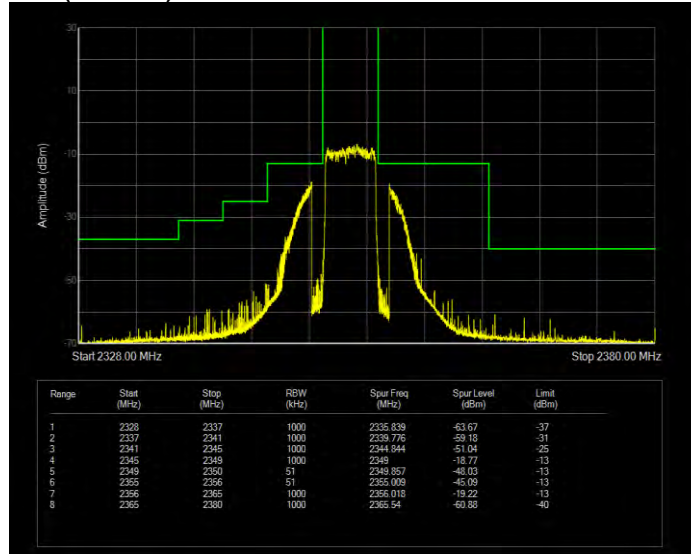

Band40(2350-2360) QPSK BW=5MHz Channel=39225 RB Size=25 Position=#0

Band40(2350-2360) QPSK BW=5MHz Channel=39175 RB Size=25 Position=#0