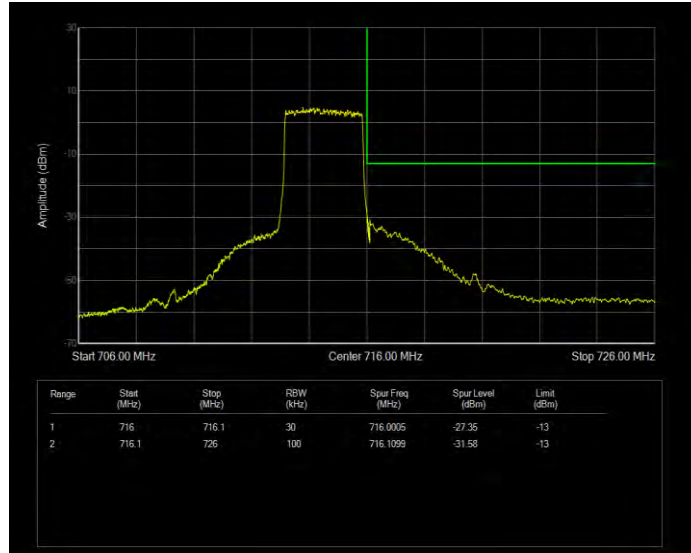

Band12 QAM16 BW=5MHz Channel=23035 RB Size=25 Position=#0

Band12 QAM16 BW=3MHz Channel=23165 RB Size=15 Position=#0