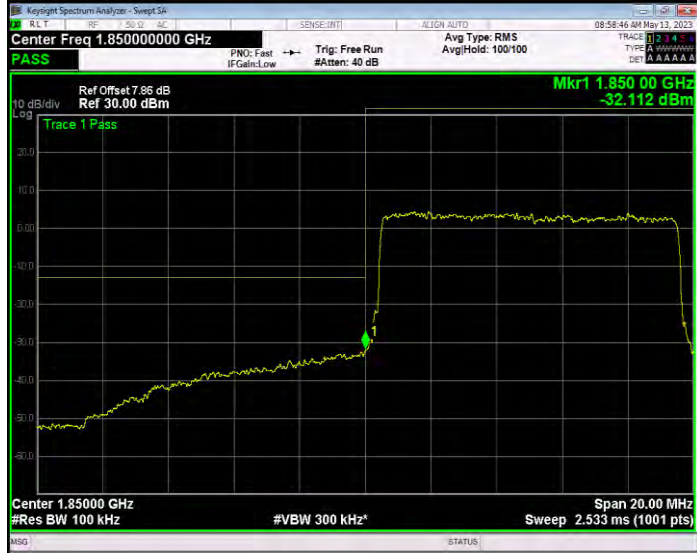

Band25 QPSK BW=10MHz Channel=26090 RB Size=50 Position=#0