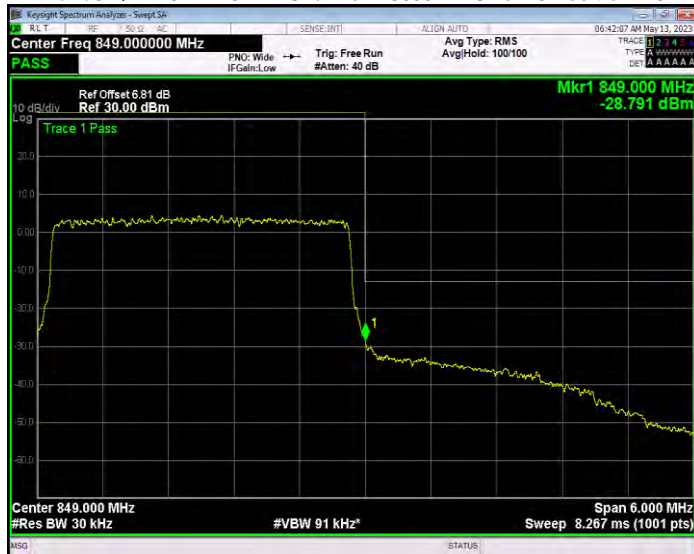

Band5 QAM16 BW=3MHz Channel=20635 RB Size=15 Position=#0