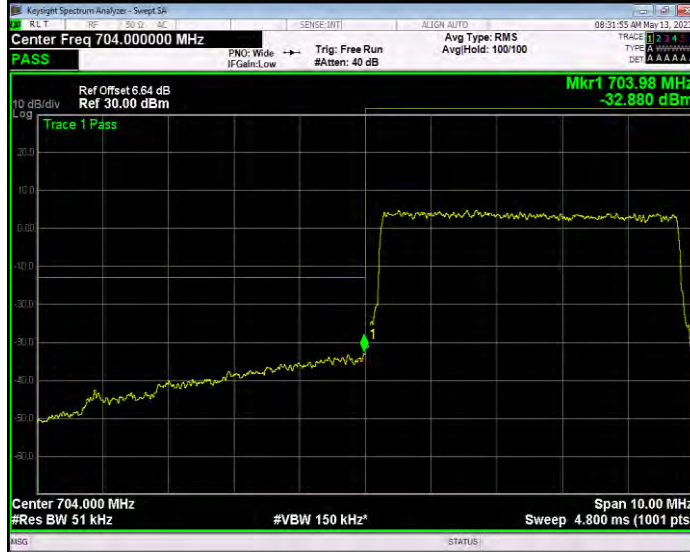

Band17 QPSK BW=5MHz Channel=23755 RB Size=25 Position=#0