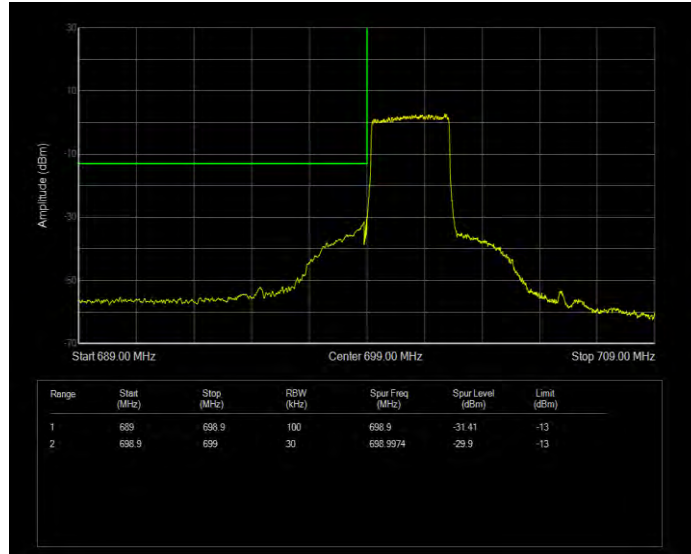

Band12 QAM16 BW=1.4MHz Channel=23173 RB Size=6 Position=#0

Band12 QAM16 BW=10MHz Channel=23060 RB Size=50 Position=#0

Band12 QAM16 BW=10MHz Channel=23130 RB Size=50 Position=#0

Band12 QAM16 BW=3MHz Channel=23025 RB Size=15 Position=#0