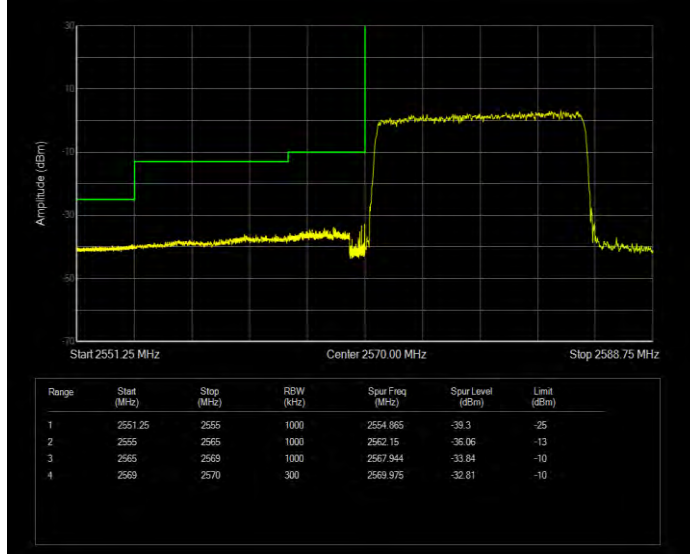

Band38 QAM16 BW=15MHz Channel=37825 RB Size=75 Position=#0