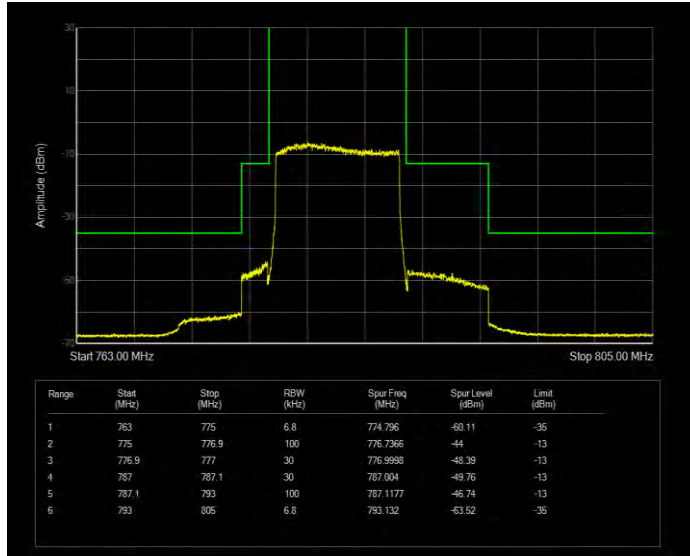

Band12 QPSK BW=3MHz Channel=23165 RB Size=15 Position=#0

Band12 QPSK BW=5MHz Channel=23035 RB Size=25 Position=#0

Band12 QPSK BW=5MHz Channel=23155 RB Size=25 Position=#0

Band13 16QAM BW=10MHz Channel=23230 RB Size=50 Position=#0