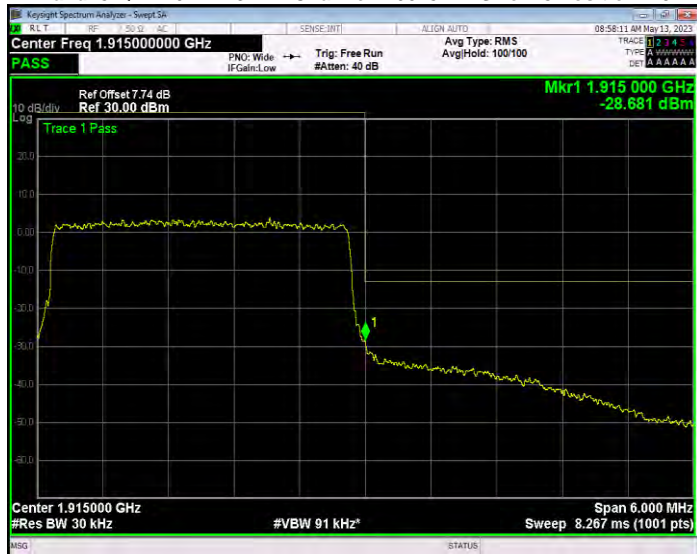

Band25 QAM16 BW=3MHz Channel=26675 RB Size=15 Position=#0