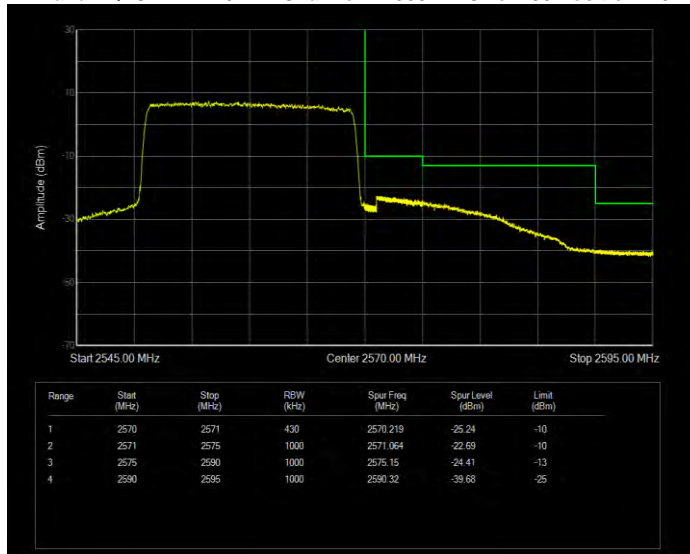

Band7 QPSK BW=10MHz Channel=21400 RB Size=50 Position=#0

Band7 QPSK BW=15MHz Channel=20825 RB Size=75 Position=#0

Band7 QPSK BW=15MHz Channel=21375 RB Size=75 Position=#0

Band7 QPSK BW=20MHz Channel=20850 RB Size=100 Position=#0

Band7 QPSK BW=20MHz Channel=21350 RB Size=100 Position=#0

Band7 QPSK BW=5MHz Channel=20775 RB Size=25 Position=#0

Band7 QPSK BW=5MHz Channel=21425 RB Size=25 Position=#0

Band12 QAM16 BW=1.4MHz Channel=23017 RB Size=6 Position=#0