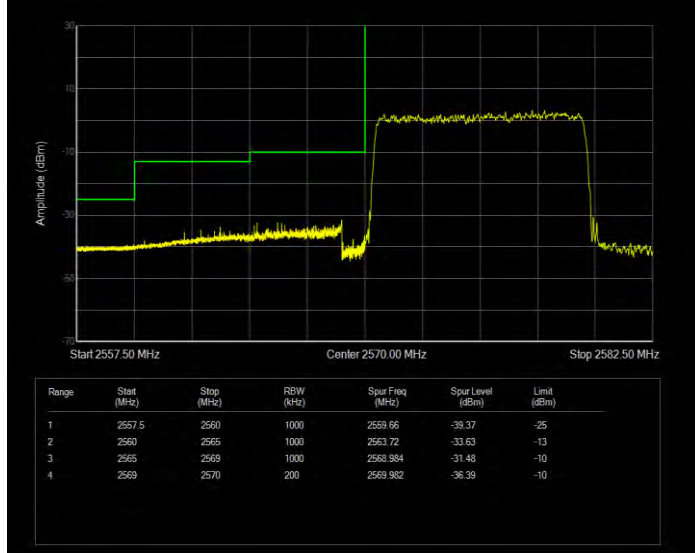

Band38 QAM16 BW=10MHz Channel=37800 RB Size=50 Position=#0