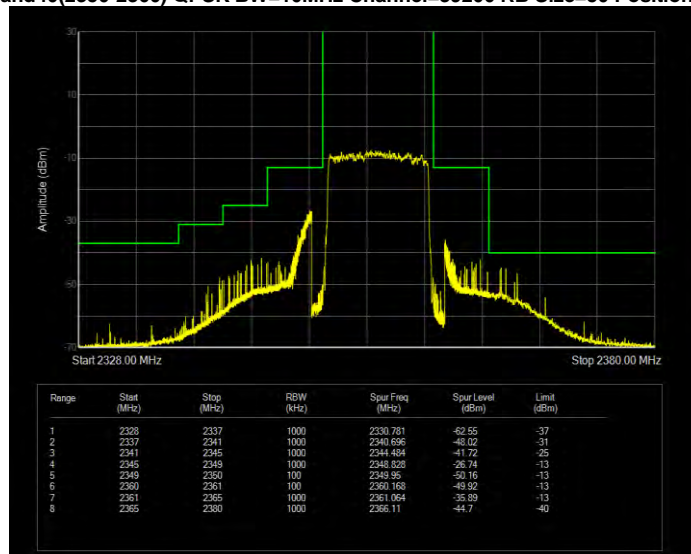

Band40(2350-2360) QPSK BW=5MHz Channel=39175 RB Size=25 Position=#0

Band40(2350-2360) QPSK BW=10MHz Channel=39200 RB Size=50 Position=#0