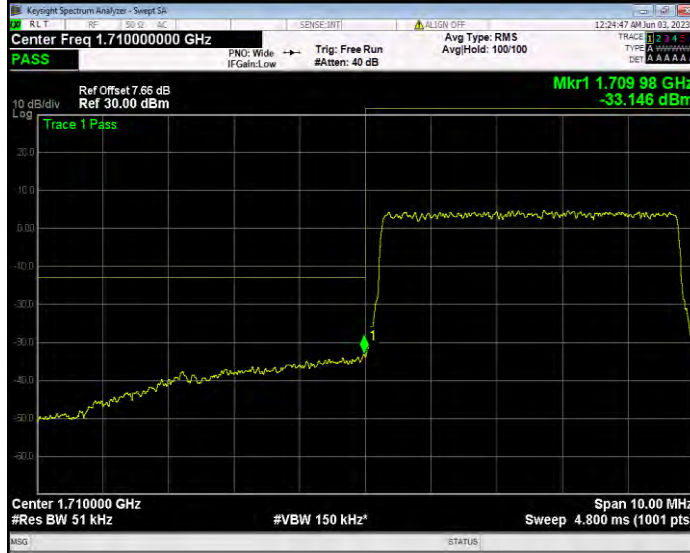

Band66 16QAM BW=5MHz Channel=131997 RB Size=25 Position=#0