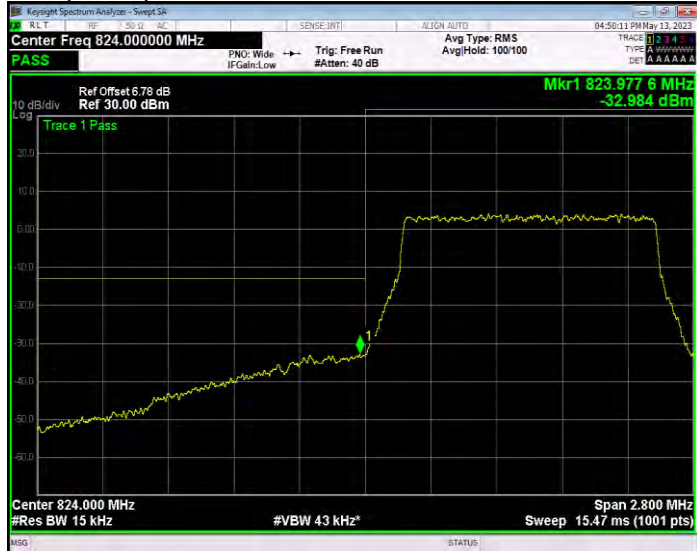

Band26(824-849) QAM16 BW=1.4MHz Channel=26797 RB Size=6 Position=#0