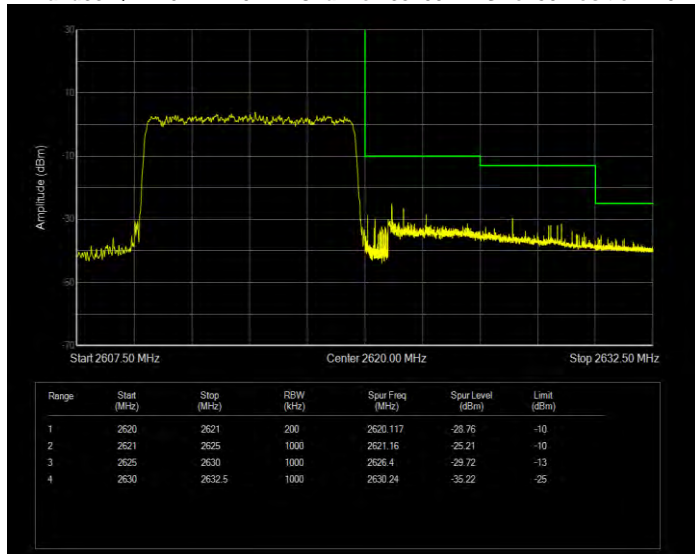

Band26(824-849) QPSK BW=5MHz Channel=26815 RB Size=25 Position=#0

Band26(824-849) QPSK BW=5MHz Channel=27015 RB Size=25 Position=#0

Band38 QAM16 BW=10MHz Channel=37800 RB Size=50 Position=#0

Band38 QAM16 BW=10MHz Channel=38200 RB Size=50 Position=#0