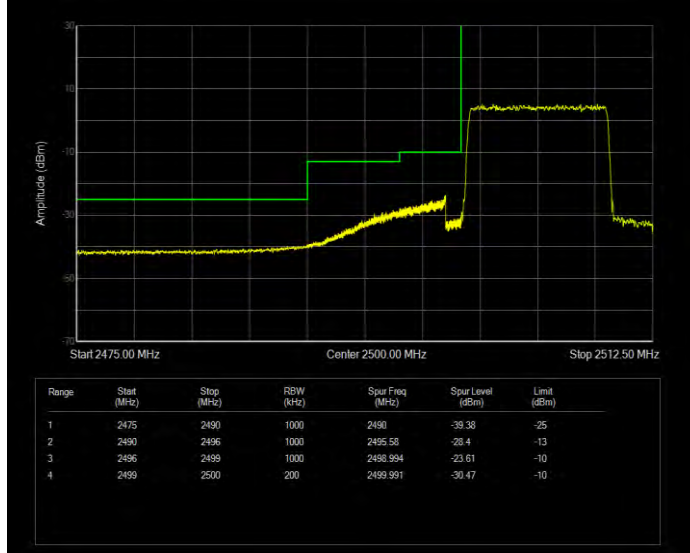

Band5 QPSK BW=1.4MHz Channel=20643 RB Size=6 Position=#0

Band5 QPSK BW=10MHz Channel=20450 RB Size=50 Position=#0

Band5 QPSK BW=10MHz Channel=20600 RB Size=50 Position=#0

Band5 QPSK BW=3MHz Channel=20415 RB Size=15 Position=#0

Band5 QPSK BW=3MHz Channel=20635 RB Size=15 Position=#0

Band5 QPSK BW=5MHz Channel=20425 RB Size=25 Position=#0

Band5 QPSK BW=5MHz Channel=20625 RB Size=25 Position=#0

Band7 QAM16 BW=10MHz Channel=20800 RB Size=50 Position=#0

Band7 QAM16 BW=10MHz Channel=21400 RB Size=50 Position=#0

Band7 QAM16 BW=15MHz Channel=20825 RB Size=75 Position=#0

Band7 QAM16 BW=15MHz Channel=21375 RB Size=75 Position=#0

Band7 QAM16 BW=20MHz Channel=20850 RB Size=100 Position=#0