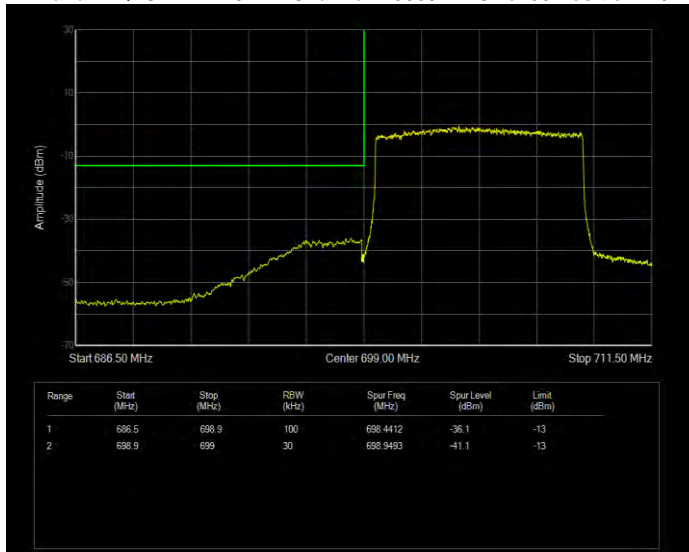

Band12 QPSK BW=10MHz Channel=23060 RB Size=50 Position=#0