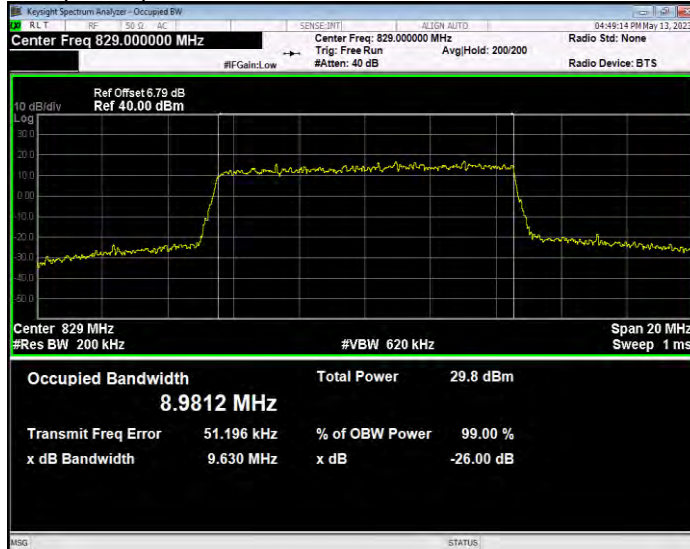

Band26(824-849) QAM16 BW=10MHz Channel=26840 RB Size=50 Position=#0