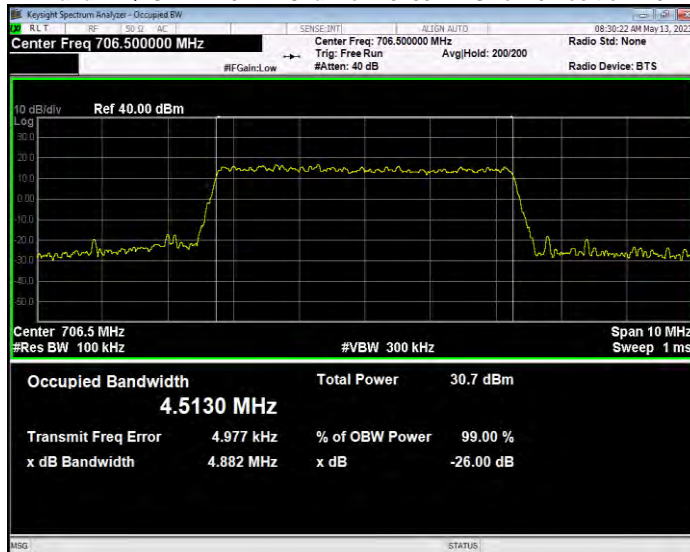

Band17 QPSK BW=5MHz Channel=23755 RB Size=25 Position=#0