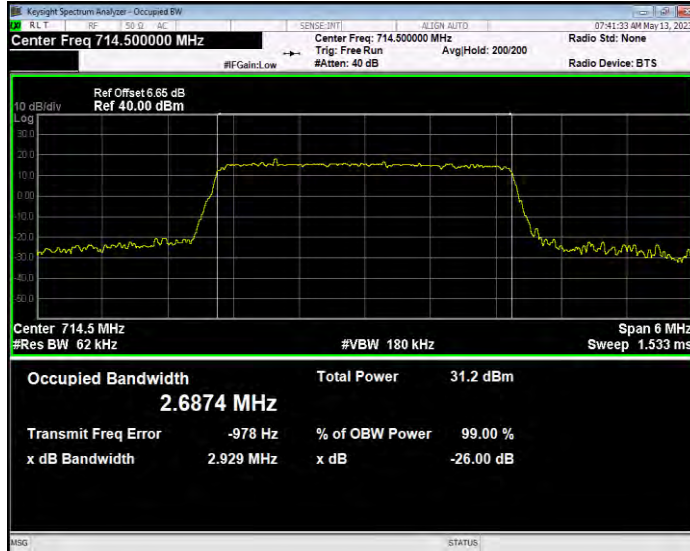

Band12 QAM16 BW=3MHz Channel=23165 RB Size=15 Position=#0