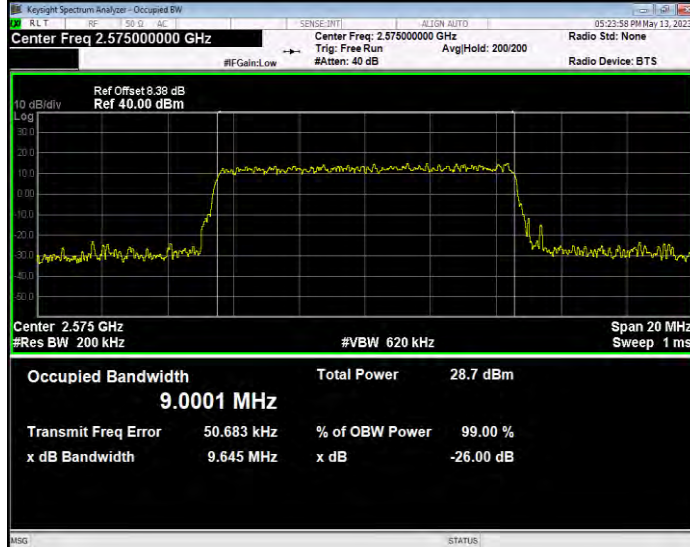

Band38 QAM16 BW=10MHz Channel=37800 RB Size=50 Position=#0