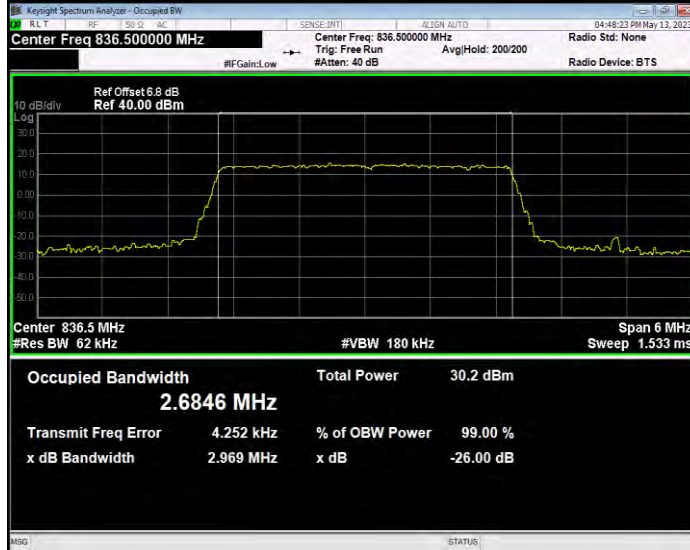

Band26(824-849) QAM16 BW=3MHz Channel=26915 RB Size=15 Position=#0