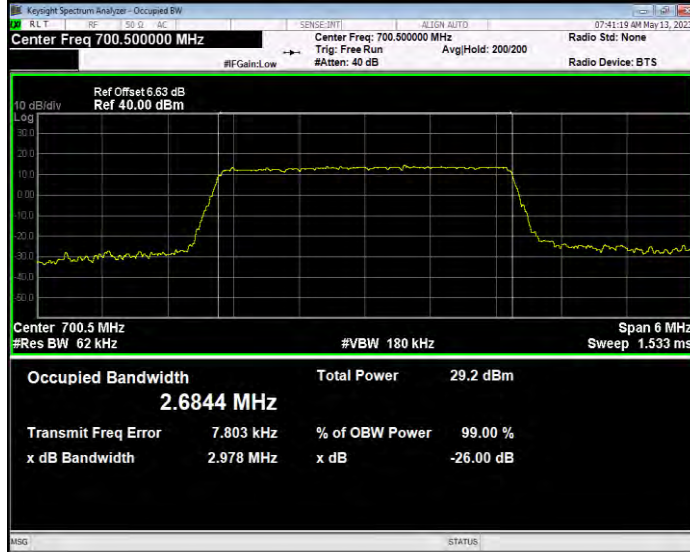

**Band12 QAM16 BW=10MHz Channel=23060 RB Size=50 Position=#0**

**Band12 QAM16 BW=10MHz Channel=23095 RB Size=50 Position=#0**

**Band12 QAM16 BW=10MHz Channel=23130 RB Size=50 Position=#0**

**Band12 QAM16 BW=3MHz Channel=23025 RB Size=15 Position=#0**