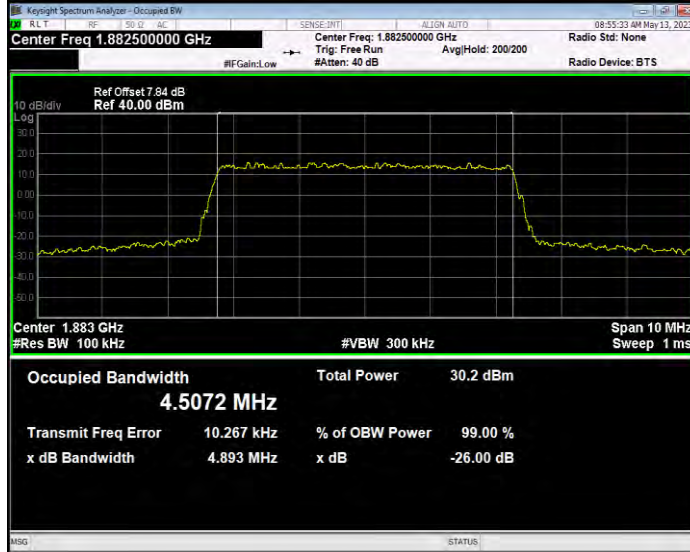

**Band25 QPSK BW=3MHz Channel=26365 RB Size=15 Position=#0**

**Band25 QPSK BW=3MHz Channel=26675 RB Size=15 Position=#0**

**Band25 QPSK BW=5MHz Channel=26065 RB Size=25 Position=#0**

**Band25 QPSK BW=5MHz Channel=26365 RB Size=25 Position=#0**