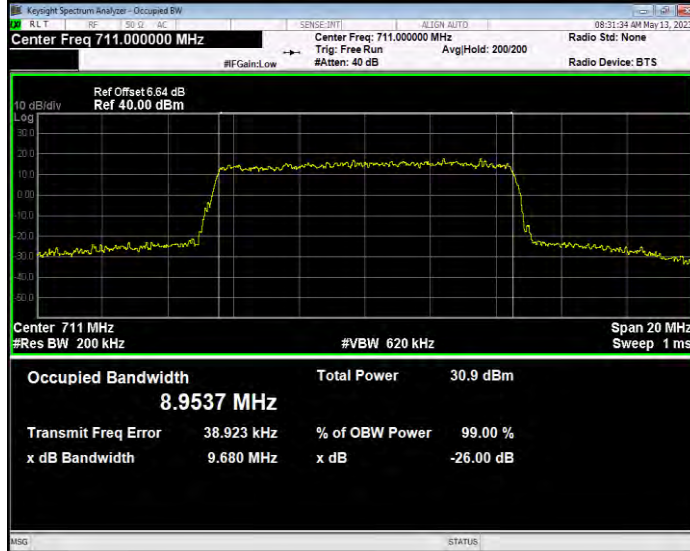

Band17 QPSK BW=10MHz Channel=23800 RB Size=50 Position=#0