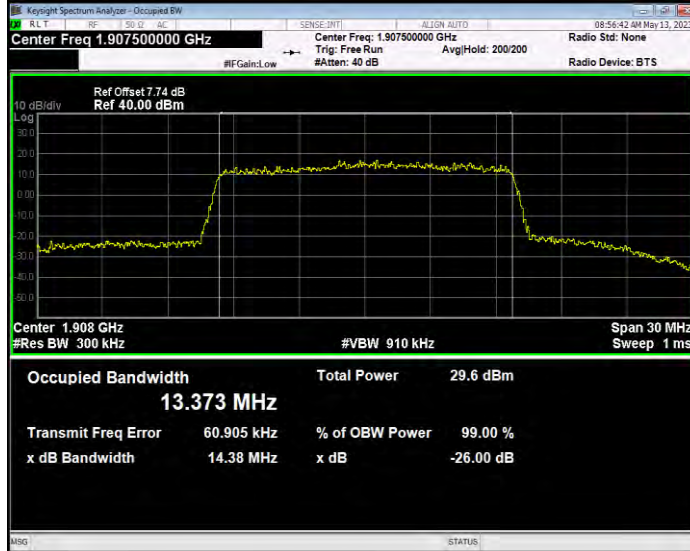

Band25 QAM16 BW=15MHz Channel=26615 RB Size=75 Position=#0