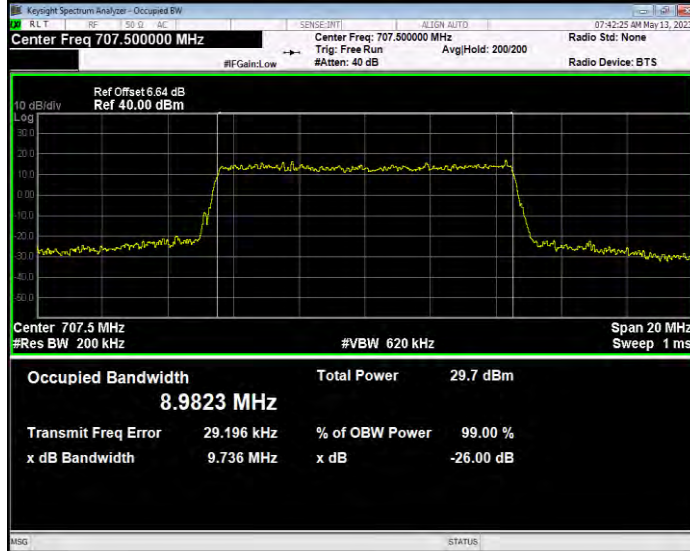

**Band12 QAM16 BW=10MHz Channel=23060 RB Size=50 Position=#0**

**Band12 QAM16 BW=10MHz Channel=23095 RB Size=50 Position=#0**

**Band12 QAM16 BW=10MHz Channel=23130 RB Size=50 Position=#0**

**Band12 QAM16 BW=3MHz Channel=23025 RB Size=15 Position=#0**