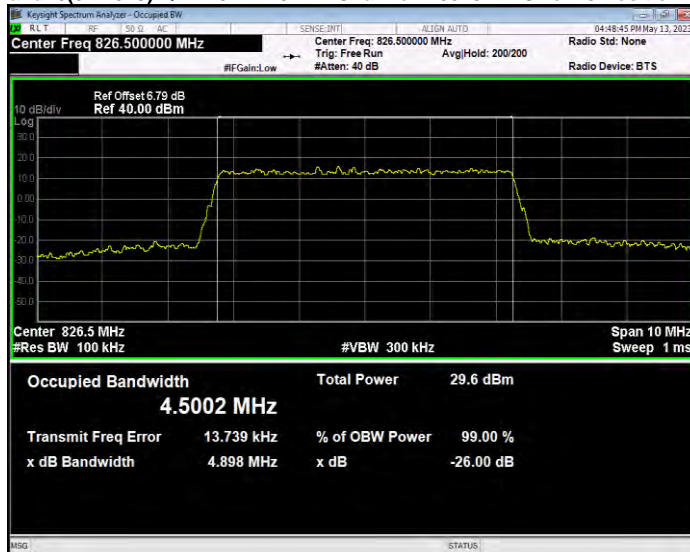

Band26(824-849) QAM16 BW=5MHz Channel=26815 RB Size=25 Position=#0