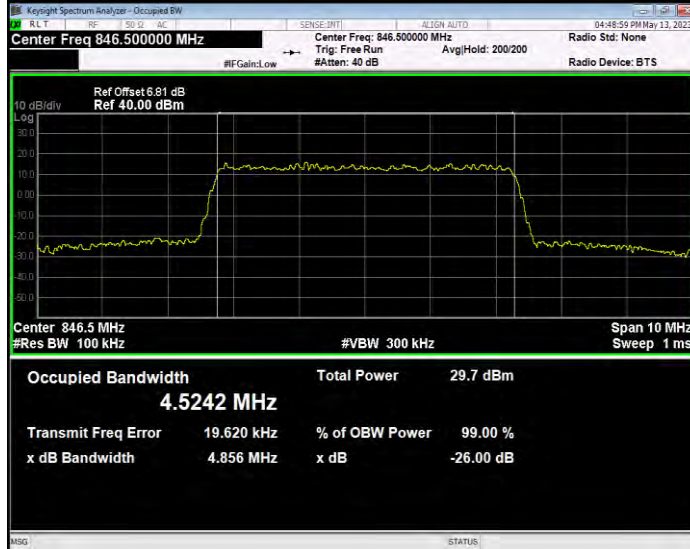

Band26(824-849) QAM16 BW=5MHz Channel=27015 RB Size=25 Position=#0