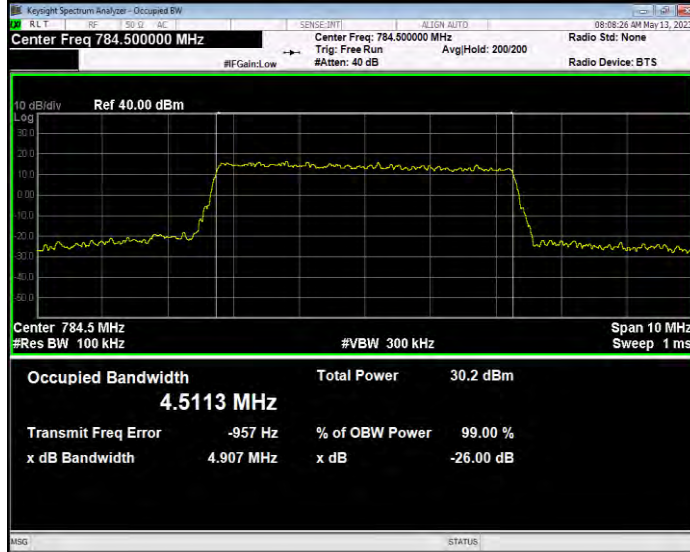

Band13 QAM16 BW=5MHz Channel=23255 RB Size=25 Position=#0