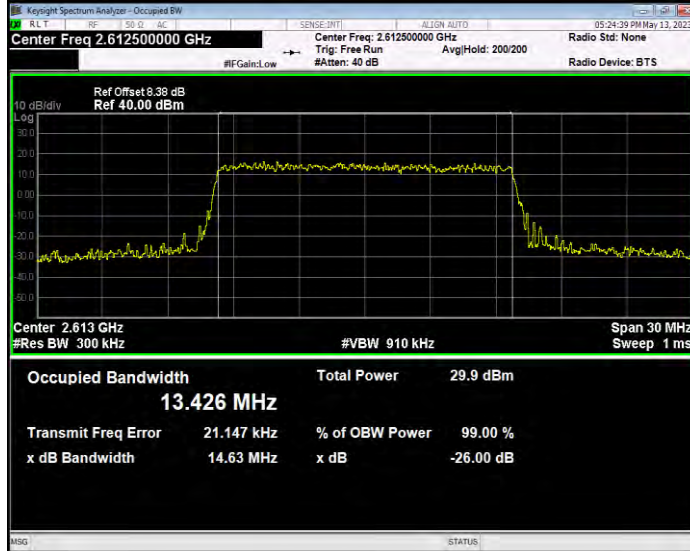

Band38 QPSK BW=15MHz Channel=38175 RB Size=75 Position=#0