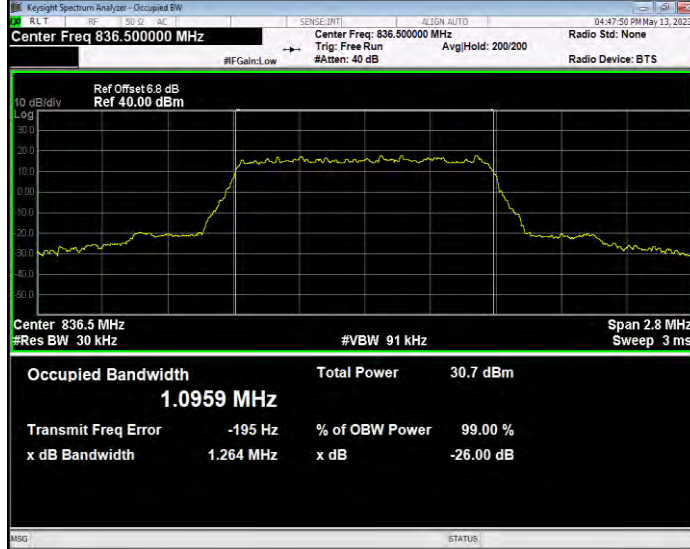

Band26(824-849) QPSK BW=1.4MHz Channel=26915 RB Size=6 Position=#0