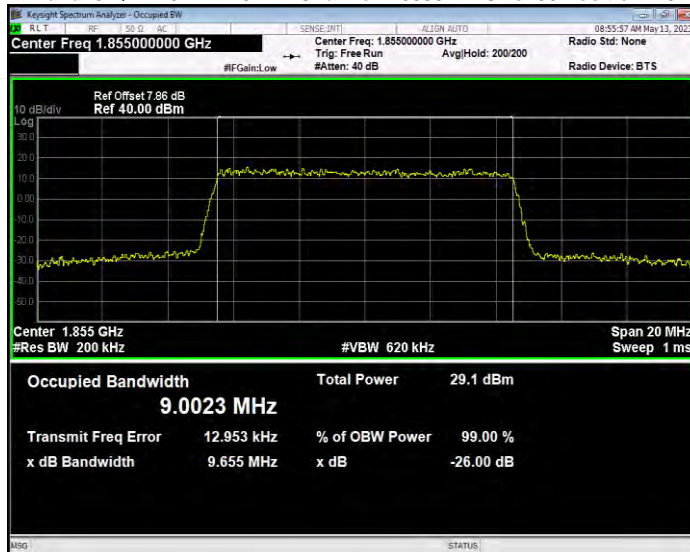

Band25 QAM16 BW=10MHz Channel=26090 RB Size=50 Position=#0