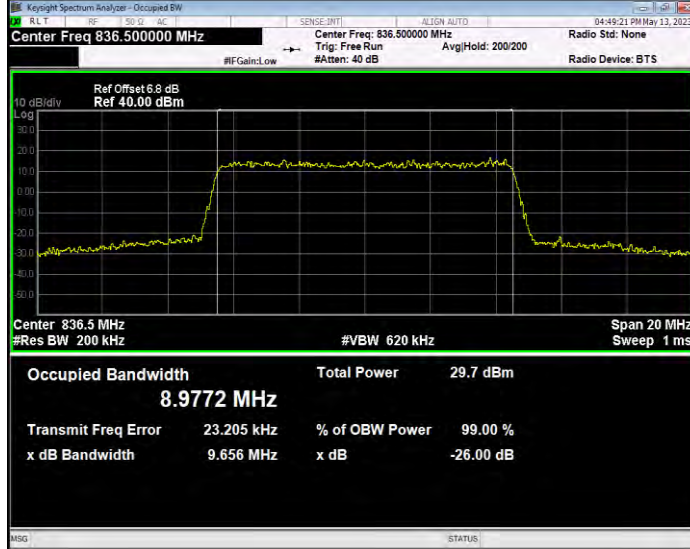

Band26(824-849) QAM16 BW=10MHz Channel=26915 RB Size=50 Position=#0