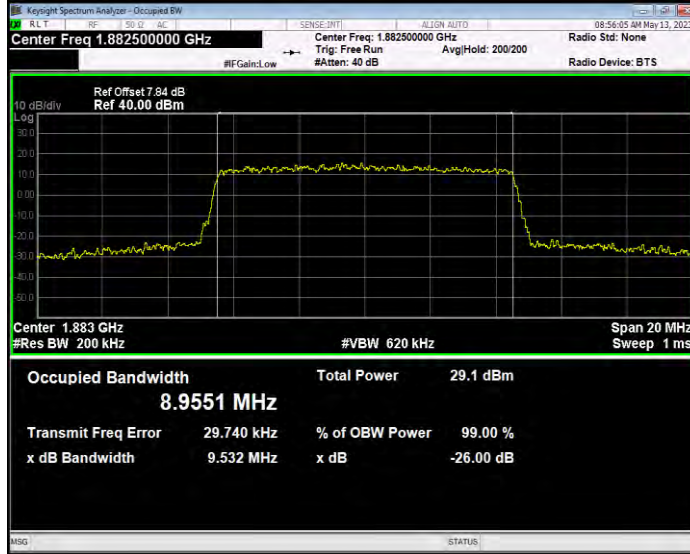

Band25 QAM16 BW=10MHz Channel=26365 RB Size=50 Position=#0