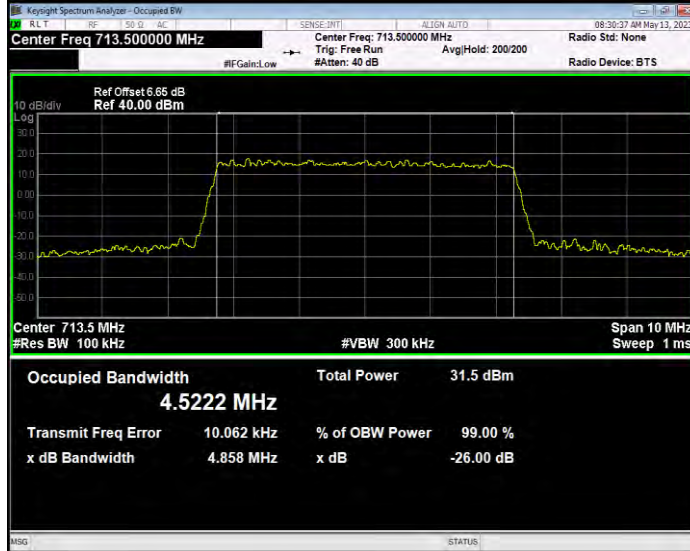

Band17 QPSK BW=5MHz Channel=23825 RB Size=25 Position=#0