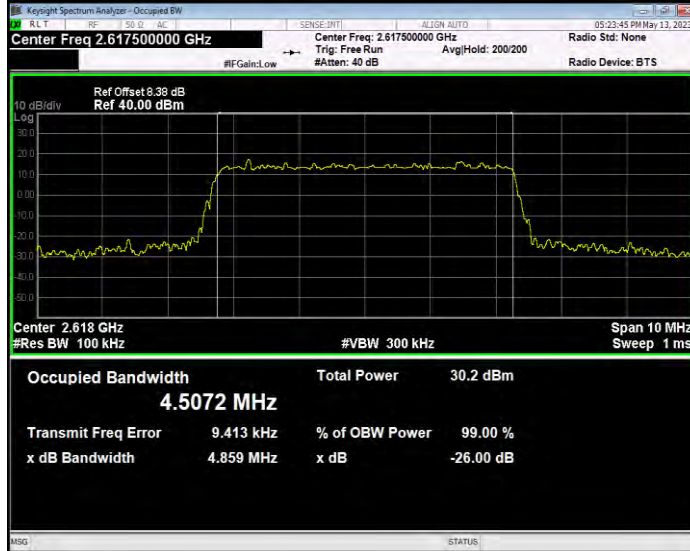

Band38 QPSK BW=5MHz Channel=38225 RB Size=25 Position=#0