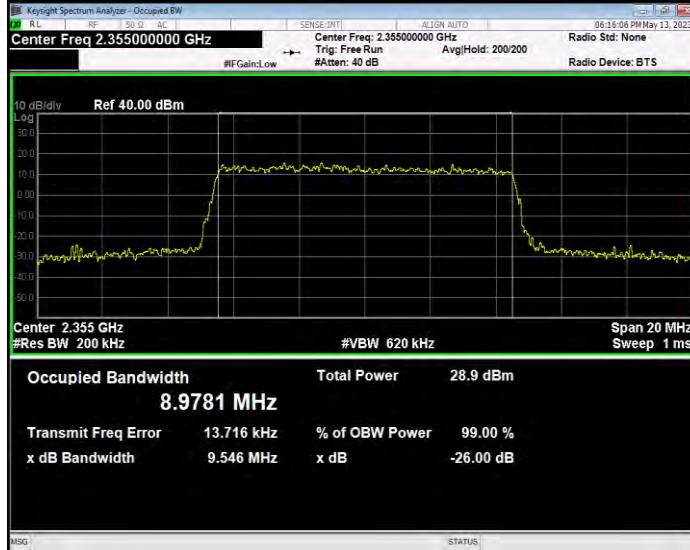

Band40(2350-2360) QPSK BW=10MHz Channel=39200 RB Size=50 Position=#0