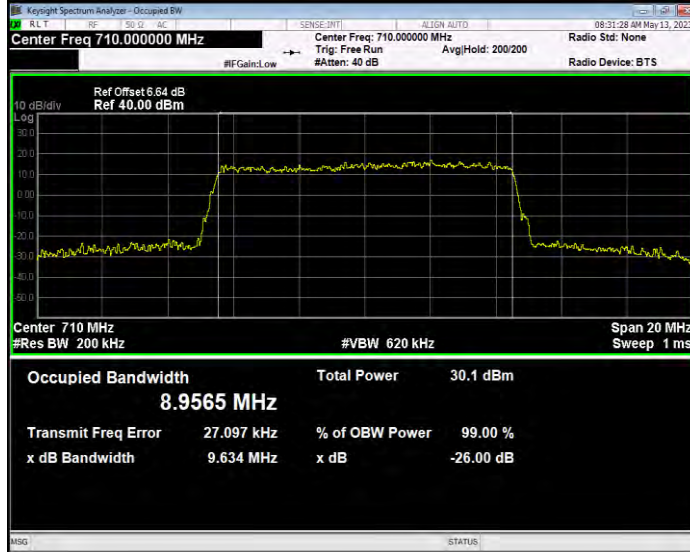

Band17 QAM16 BW=10MHz Channel=23790 RB Size=50 Position=#0