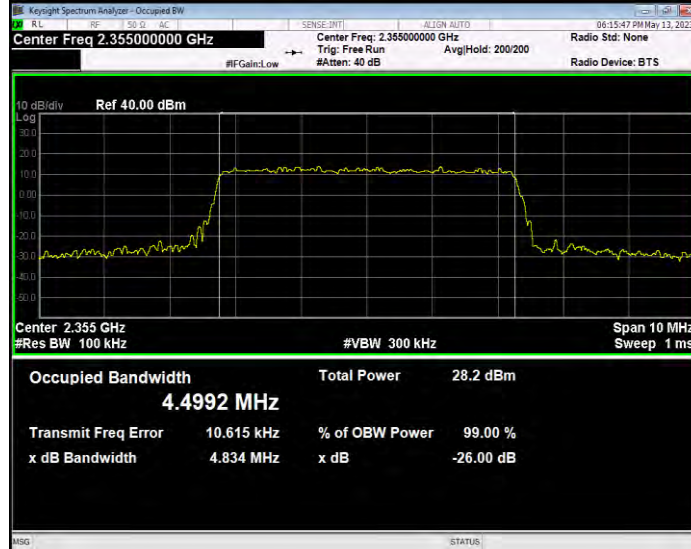

Band40(2350-2360) QAM16 BW=5MHz Channel=39200 RB Size=25 Position=#0