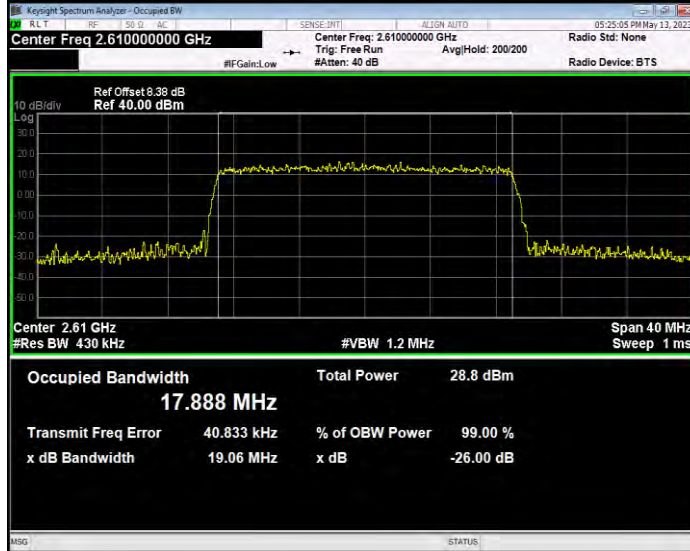

Band38 QAM16 BW=20MHz Channel=38150 RB Size=100 Position=#0