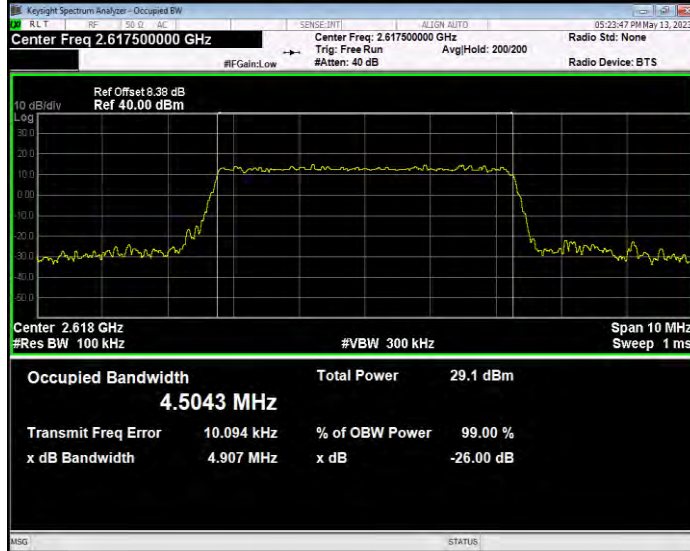

Band38 QAM16 BW=5MHz Channel=38225 RB Size=25 Position=#0