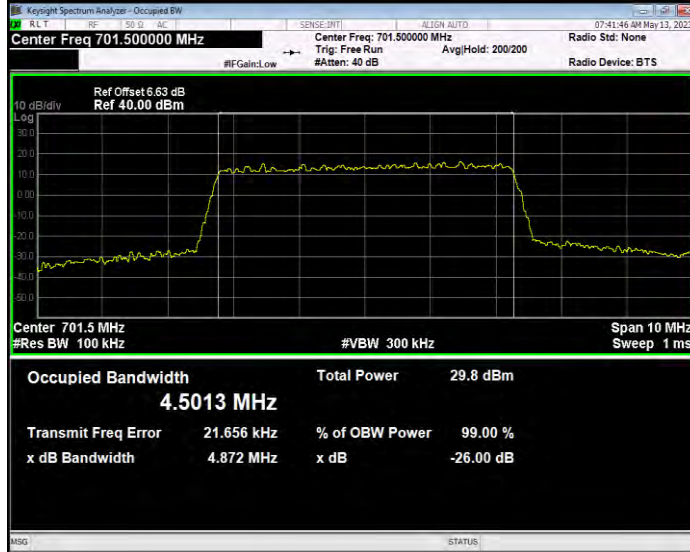

Band12 QPSK BW=5MHz Channel=23035 RB Size=25 Position=#0