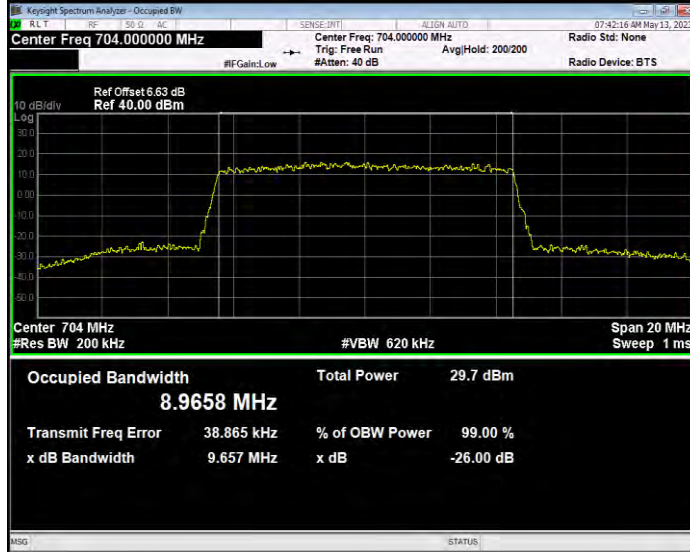

Band12 QPSK BW=10MHz Channel=23060 RB Size=50 Position=#0