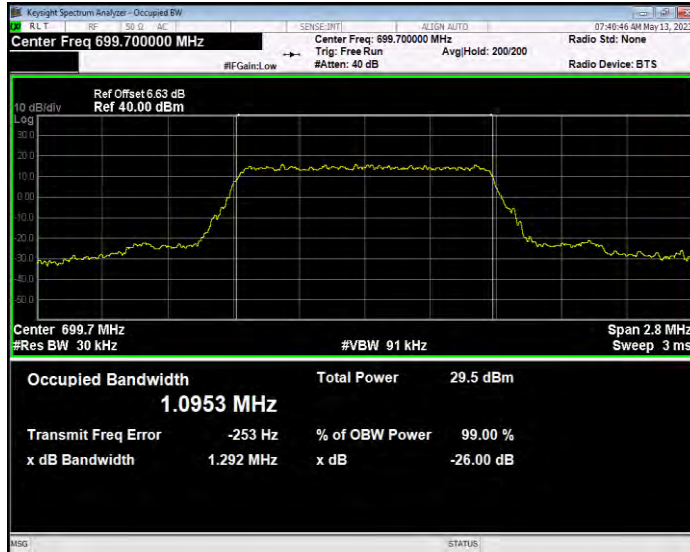

Band12 QPSK BW=1.4MHz Channel=23017 RB Size=6 Position=#0