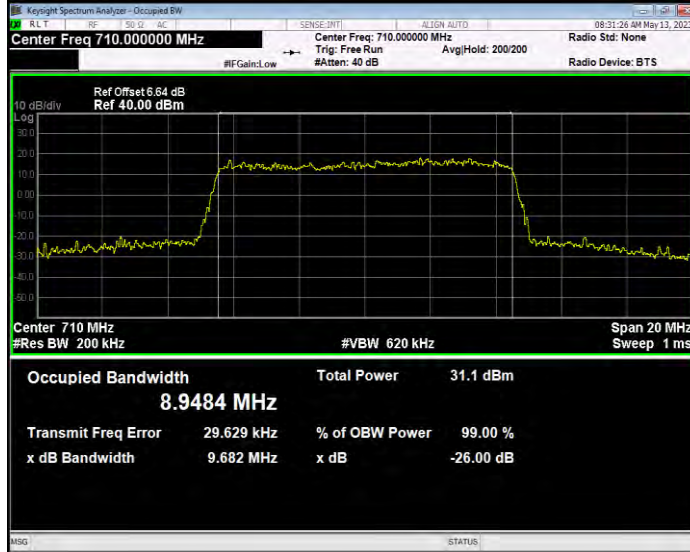

Band17 QPSK BW=10MHz Channel=23790 RB Size=50 Position=#0