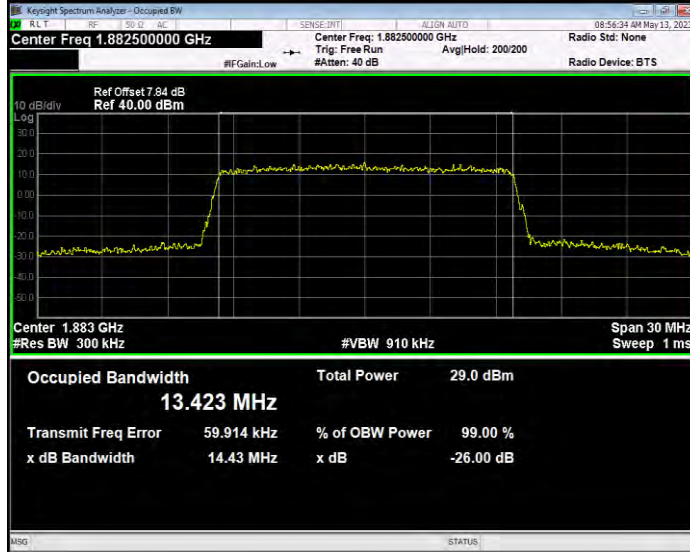

Band25 QAM16 BW=15MHz Channel=26365 RB Size=75 Position=#0