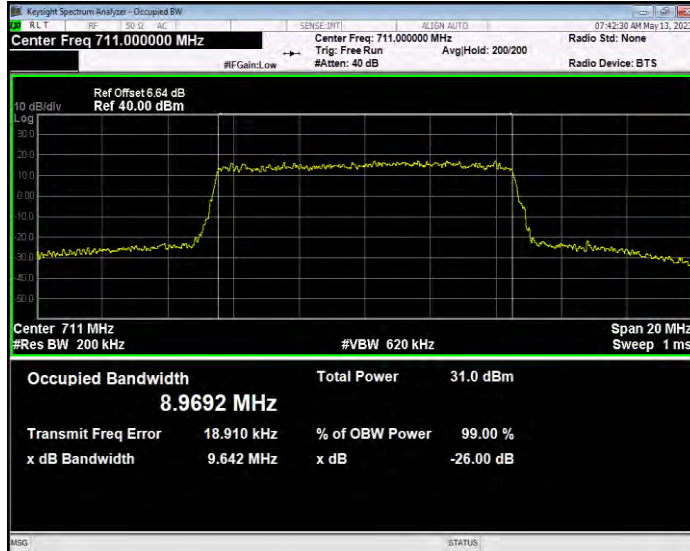

Band12 QPSK BW=10MHz Channel=23130 RB Size=50 Position=#0