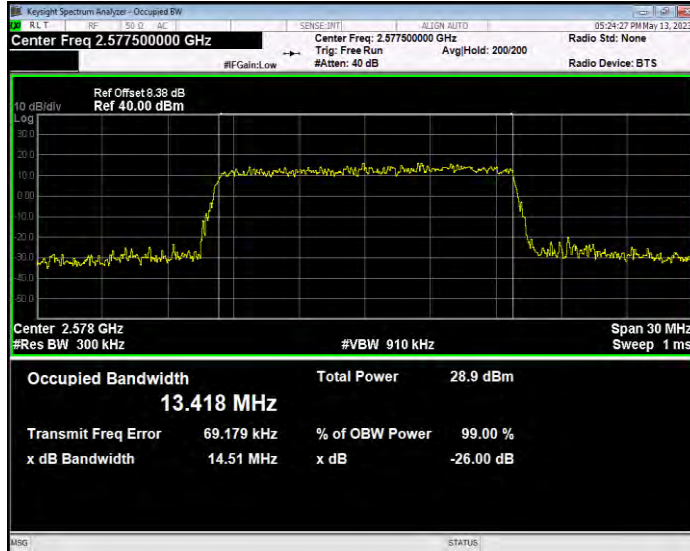

Band38 QAM16 BW=15MHz Channel=37825 RB Size=75 Position=#0