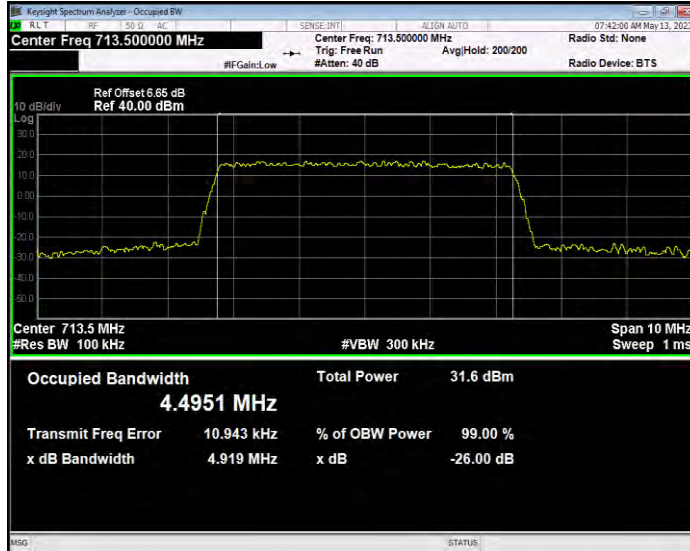

Band12 QPSK BW=5MHz Channel=23155 RB Size=25 Position=#0