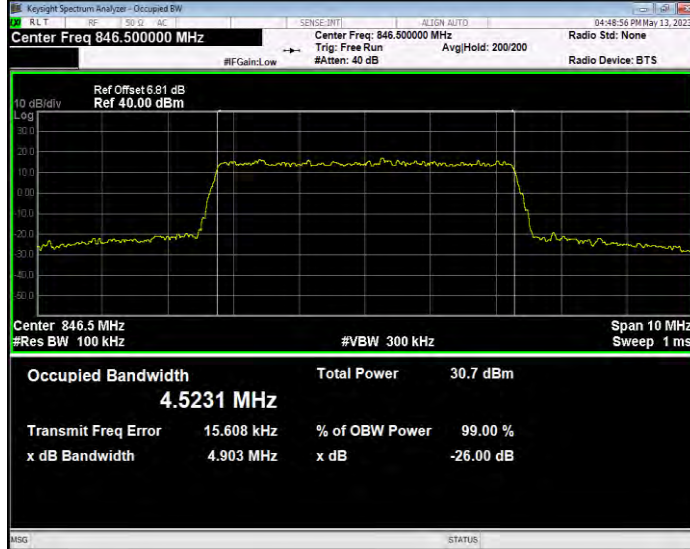

Band26(824-849) QPSK BW=5MHz Channel=27015 RB Size=25 Position=#0