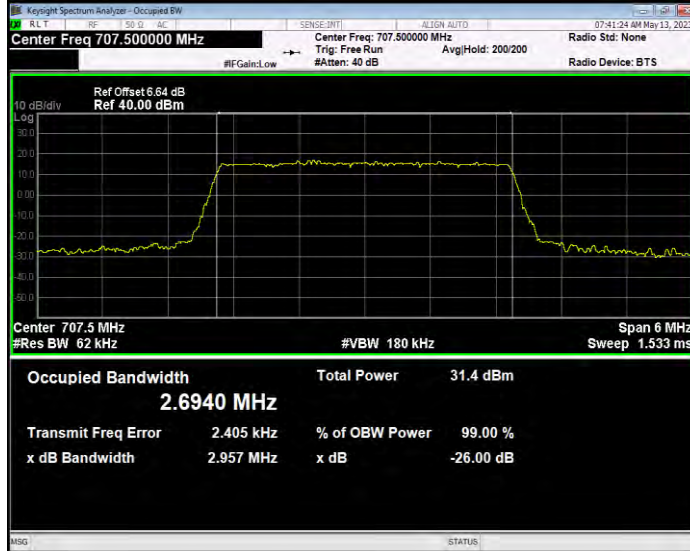

Band12 QPSK BW=3MHz Channel=23095 RB Size=15 Position=#0