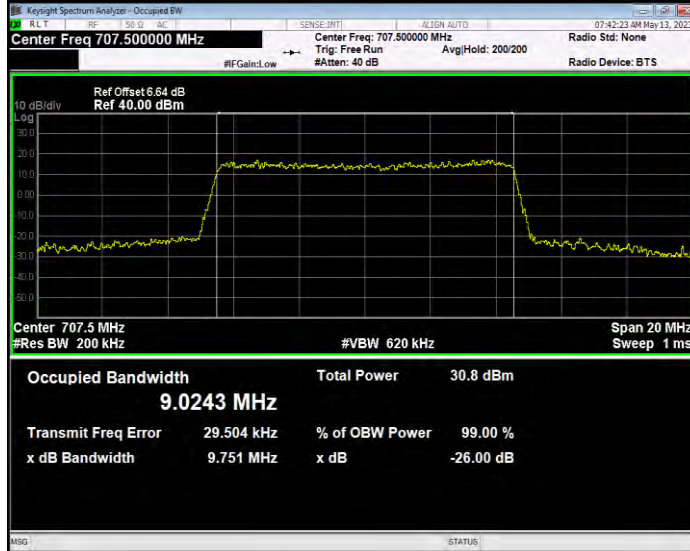

Band12 QPSK BW=10MHz Channel=23095 RB Size=50 Position=#0