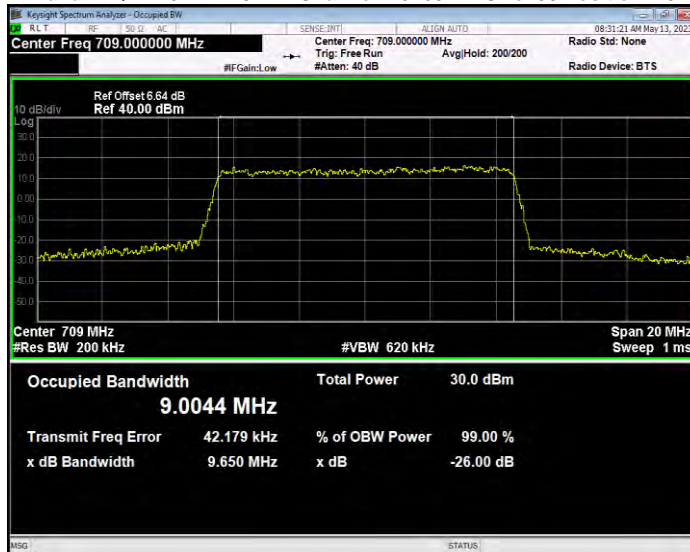

Band17 QAM16 BW=10MHz Channel=23780 RB Size=50 Position=#0