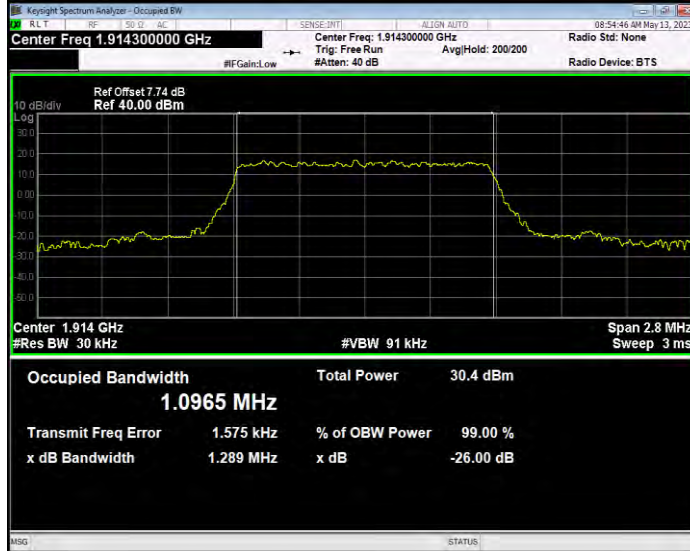

Band25 QPSK BW=1.4MHz Channel=26683 RB Size=6 Position=#0