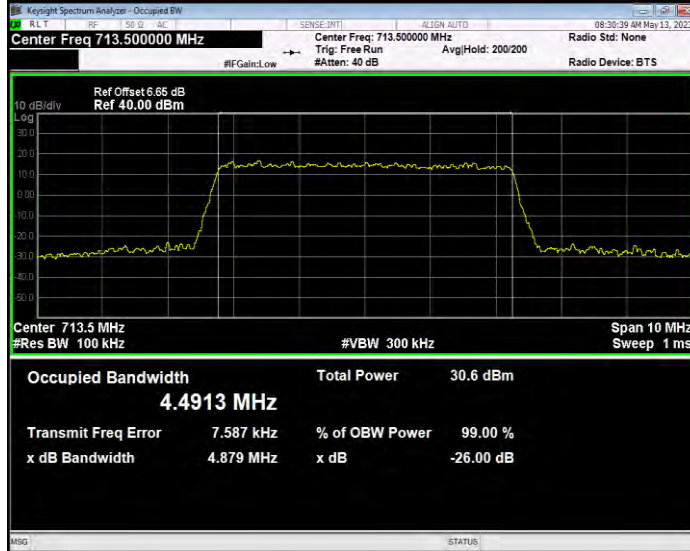

Band17 QAM16 BW=5MHz Channel=23825 RB Size=25 Position=#0