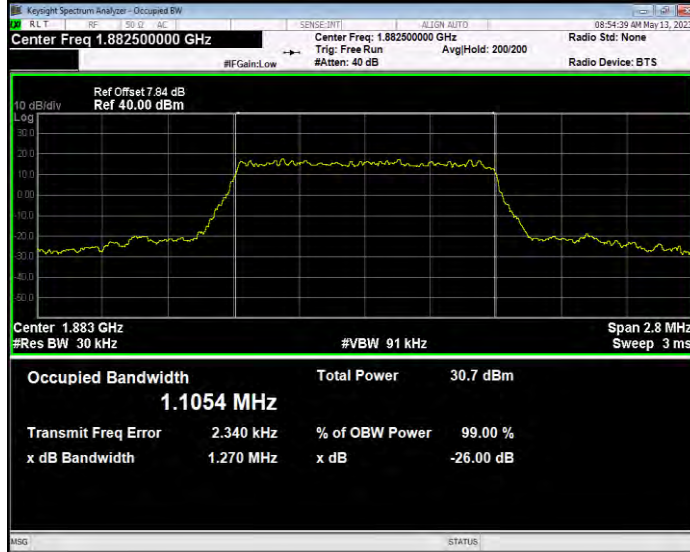

Band25 QPSK BW=1.4MHz Channel=26365 RB Size=6 Position=#0