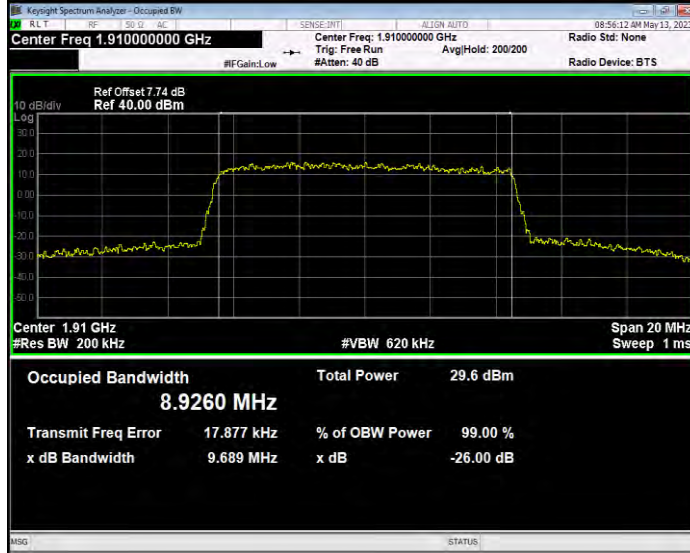

Band25 QAM16 BW=10MHz Channel=26640 RB Size=50 Position=#0