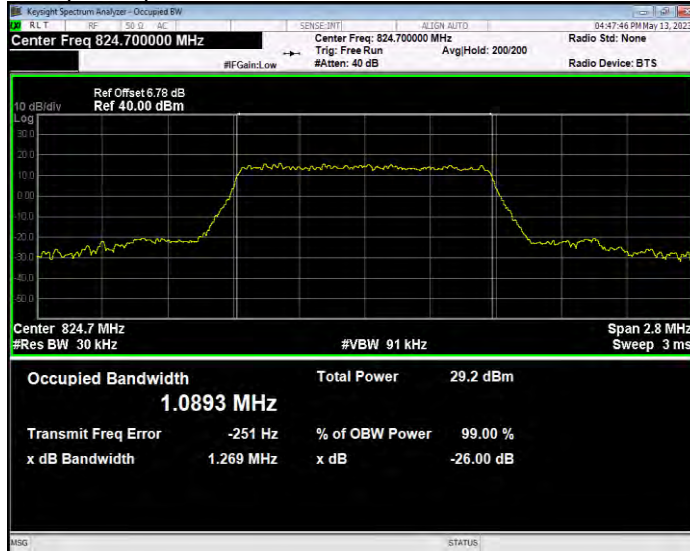

Band26(824-849) QAM16 BW=1.4MHz Channel=26797 RB Size=6 Position=#0