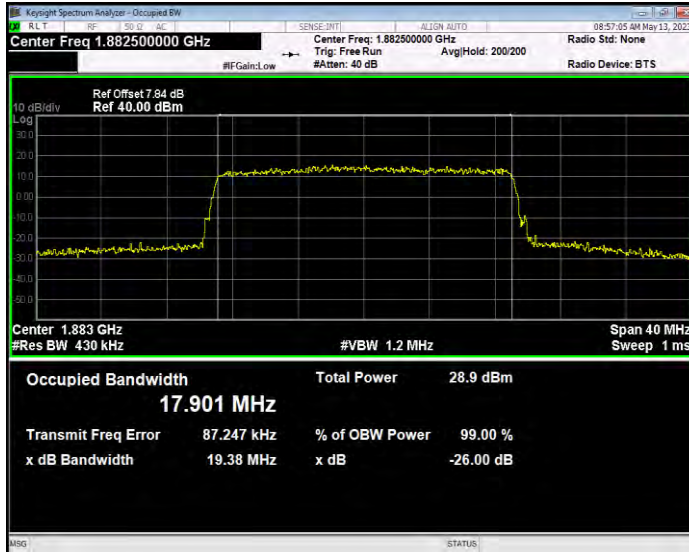

**Band25 QAM16 BW=15MHz Channel=26365 RB Size=75 Position=#0**

**Band25 QAM16 BW=15MHz Channel=26615 RB Size=75 Position=#0**

**Band25 QAM16 BW=20MHz Channel=26140 RB Size=100 Position=#0**

**Band25 QAM16 BW=20MHz Channel=26365 RB Size=100 Position=#0**