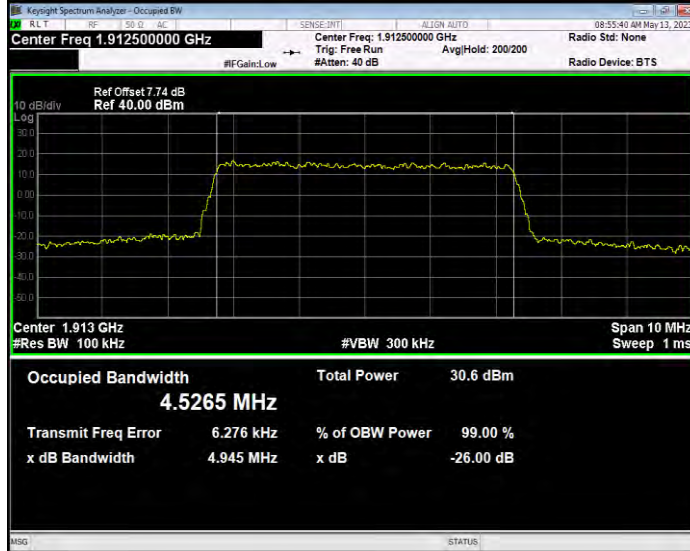

Band25 QPSK BW=5MHz Channel=26665 RB Size=25 Position=#0