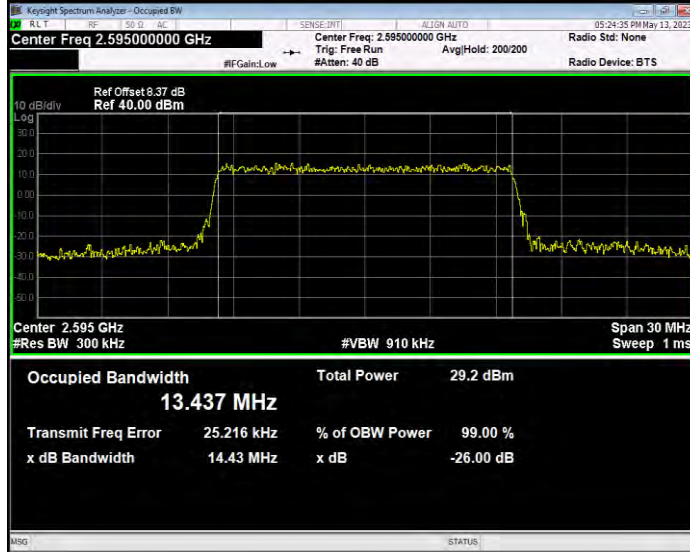

Band38 QAM16 BW=15MHz Channel=38000 RB Size=75 Position=#0