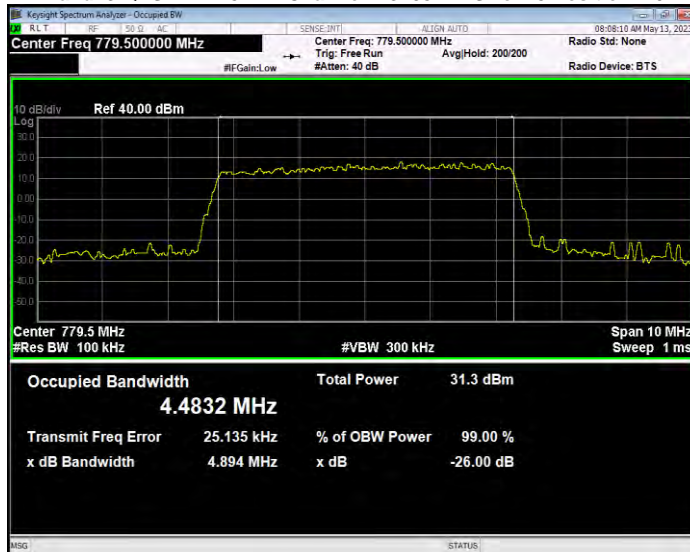

Band13 QPSK BW=5MHz Channel=23205 RB Size=25 Position=#0