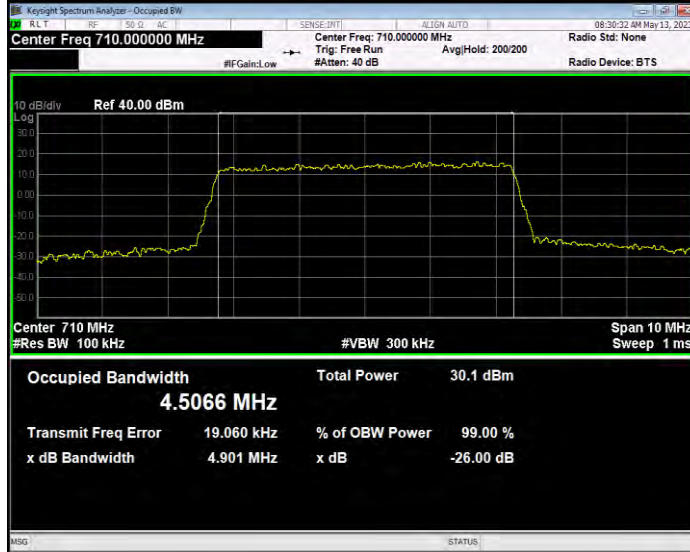

Band17 QAM16 BW=5MHz Channel=23790 RB Size=25 Position=#0