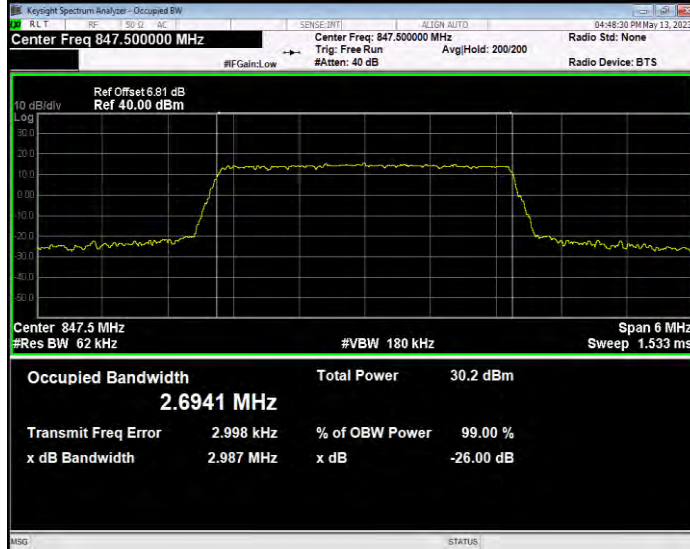

Band26(824-849) QAM16 BW=3MHz Channel=27025 RB Size=15 Position=#0