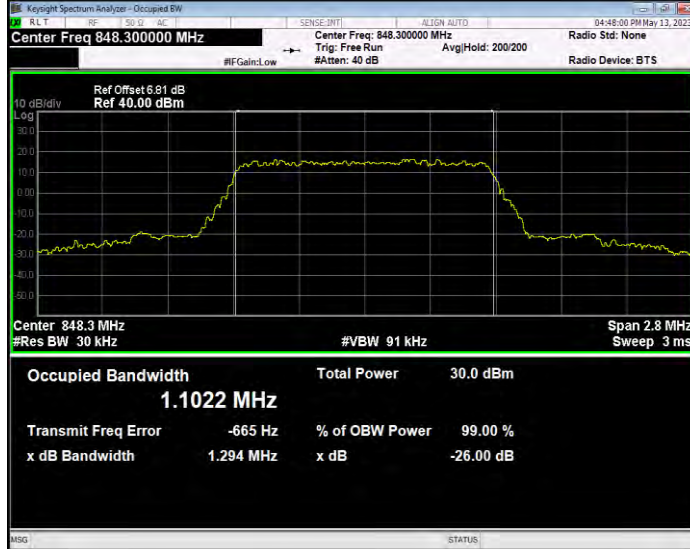

Band26(824-849) QAM16 BW=1.4MHz Channel=27033 RB Size=6 Position=#0