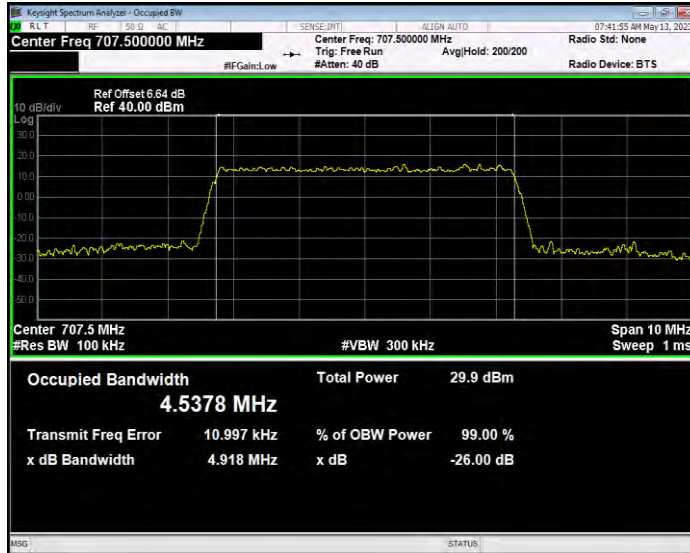

**Band12 QAM16 BW=3MHz Channel=23095 RB Size=15 Position=#0**

**Band12 QAM16 BW=3MHz Channel=23165 RB Size=15 Position=#0**

**Band12 QAM16 BW=5MHz Channel=23035 RB Size=25 Position=#0**

**Band12 QAM16 BW=5MHz Channel=23095 RB Size=25 Position=#0**