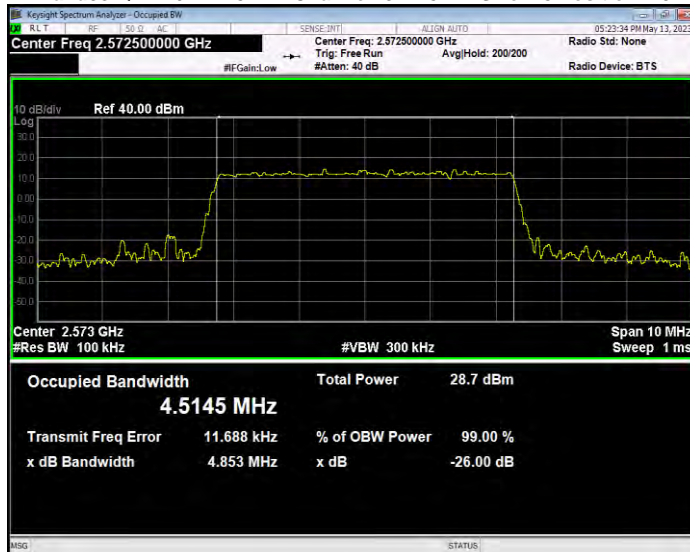

Band38 QAM16 BW=5MHz Channel=37775 RB Size=25 Position=#0