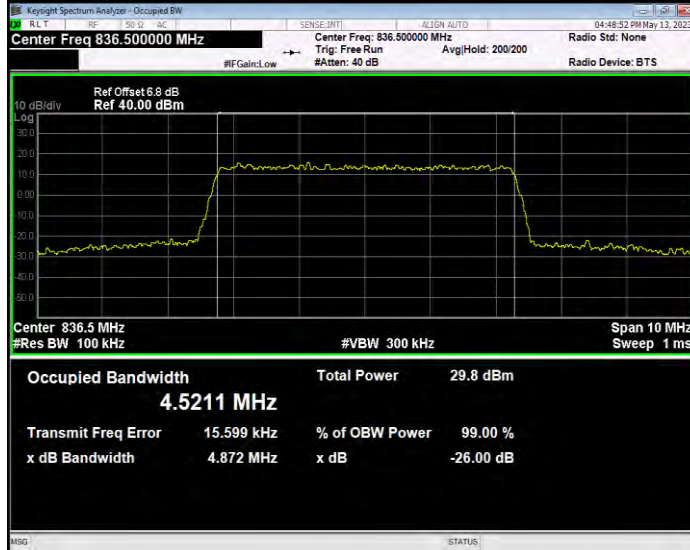

Band26(824-849) QAM16 BW=5MHz Channel=26915 RB Size=25 Position=#0