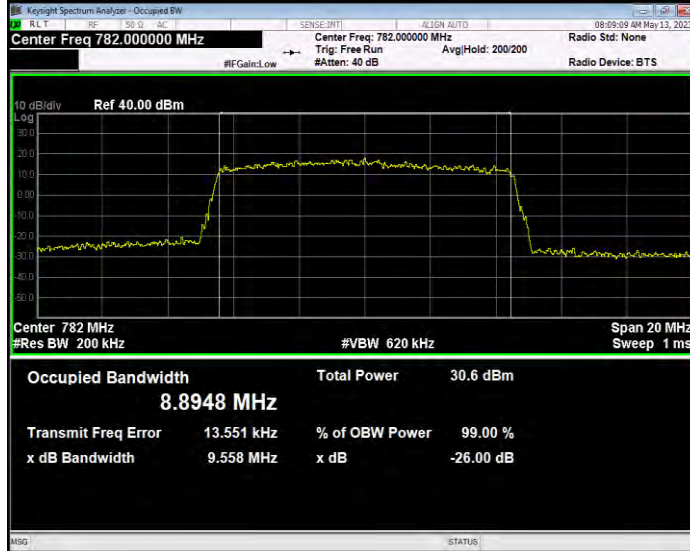

Band13 QPSK BW=10MHz Channel=23230 RB Size=50 Position=#0