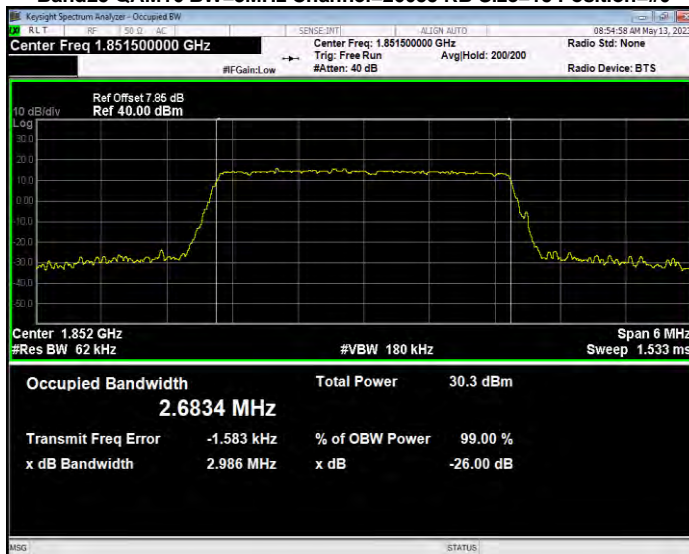

Band25 QAM16 BW=3MHz Channel=26055 RB Size=15 Position=#0