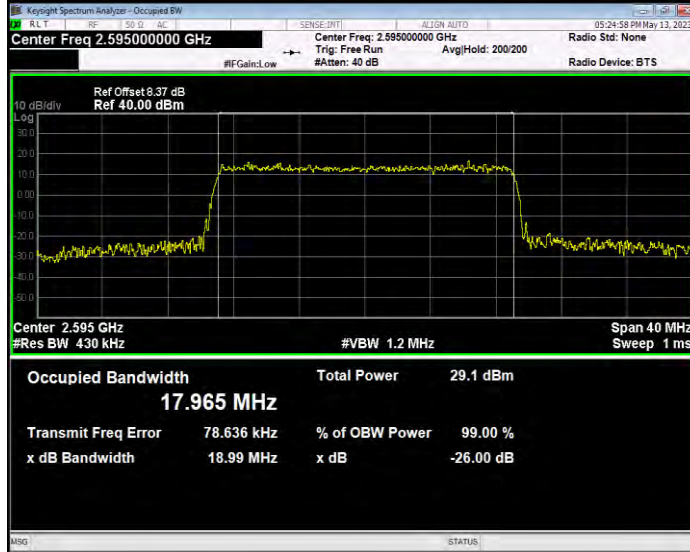

Band38 QAM16 BW=20MHz Channel=38000 RB Size=100 Position=#0