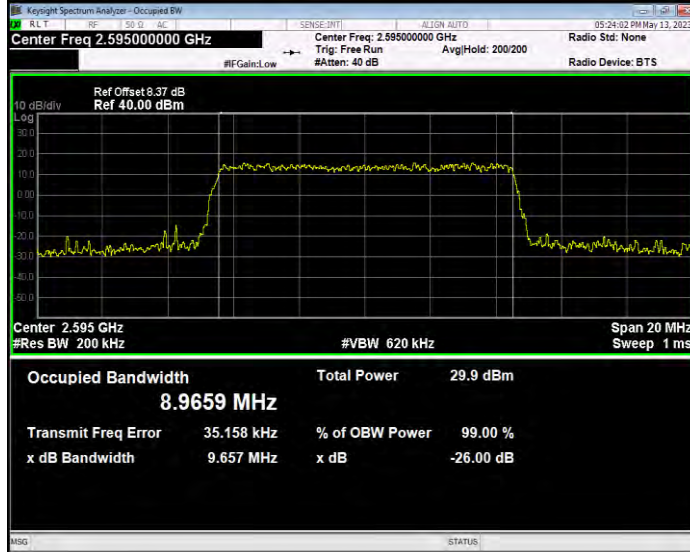

**Band38 QAM16 BW=5MHz Channel=38225 RB Size=25 Position=#0**

**Band38 QPSK BW=10MHz Channel=37800 RB Size=50 Position=#0**

**Band38 QPSK BW=10MHz Channel=38000 RB Size=50 Position=#0**

**Band38 QPSK BW=10MHz Channel=38200 RB Size=50 Position=#0**