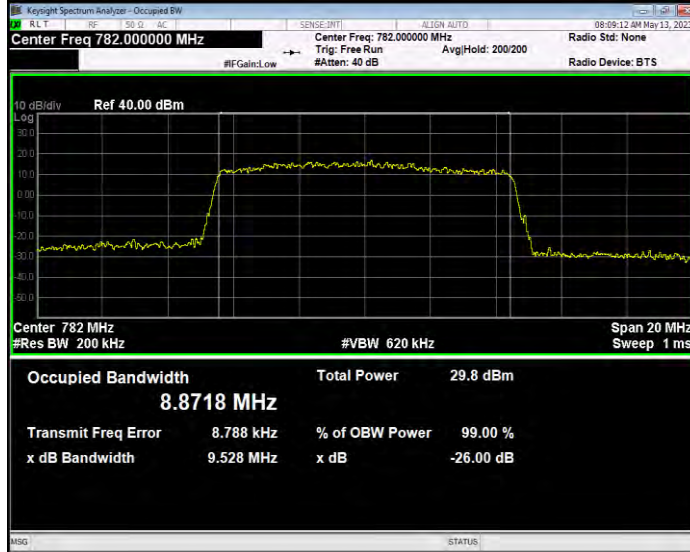

Band13 QAM16 BW=10MHz Channel=23230 RB Size=50 Position=#0