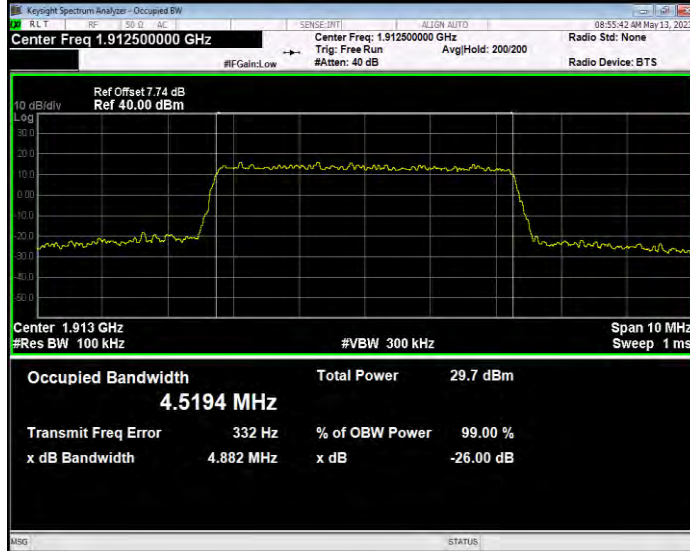

Band25 QAM16 BW=5MHz Channel=26665 RB Size=25 Position=#0