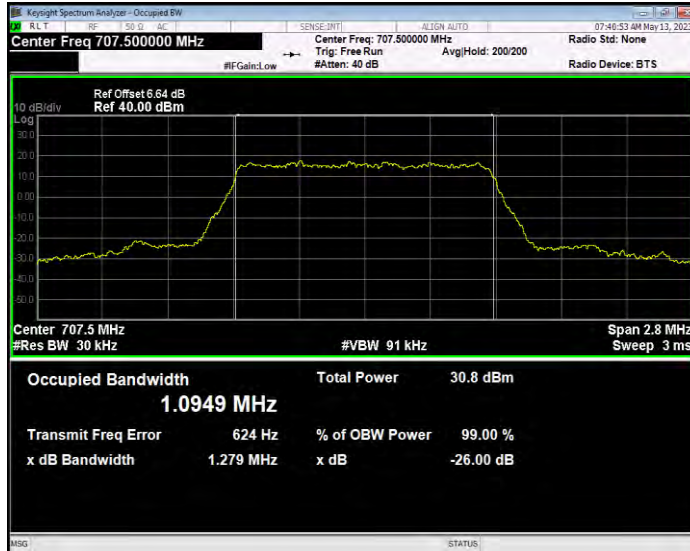

Band12 QPSK BW=1.4MHz Channel=23095 RB Size=6 Position=#0