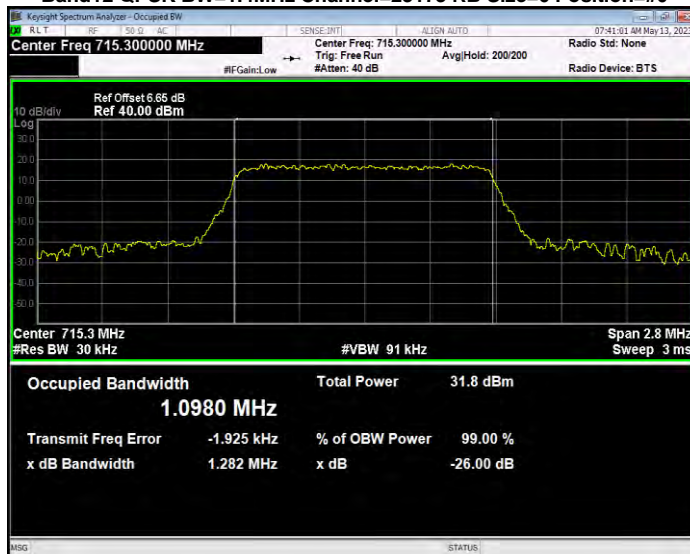

**Band12 QAM16 BW=5MHz Channel=23155 RB Size=25 Position=#0**

**Band12 QPSK BW=1.4MHz Channel=23017 RB Size=6 Position=#0**

**Band12 QPSK BW=1.4MHz Channel=23095 RB Size=6 Position=#0**

**Band12 QPSK BW=1.4MHz Channel=23173 RB Size=6 Position=#0**