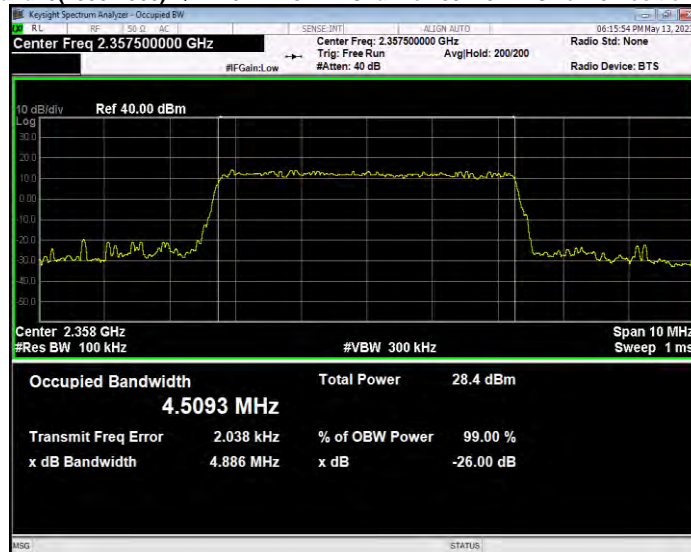

Band40(2350-2360) QAM16 BW=5MHz Channel=39225 RB Size=25 Position=#0