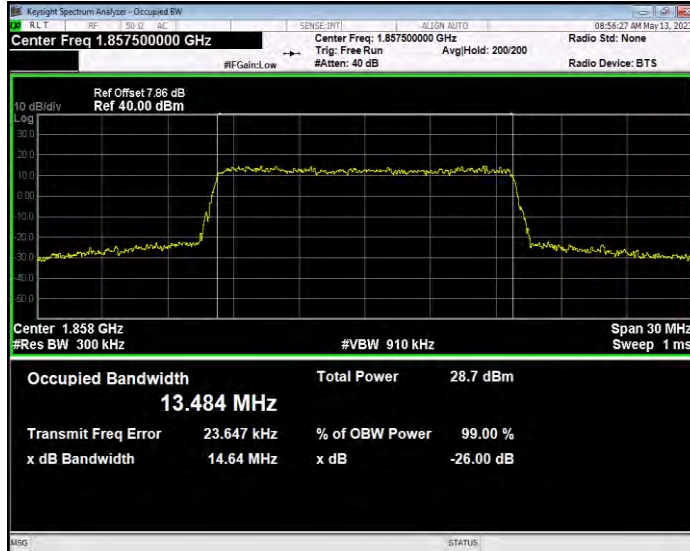

**Band25 QAM16 BW=10MHz Channel=26090 RB Size=50 Position=#0**

**Band25 QAM16 BW=10MHz Channel=26365 RB Size=50 Position=#0**

**Band25 QAM16 BW=10MHz Channel=26640 RB Size=50 Position=#0**

**Band25 QAM16 BW=15MHz Channel=26115 RB Size=75 Position=#0**