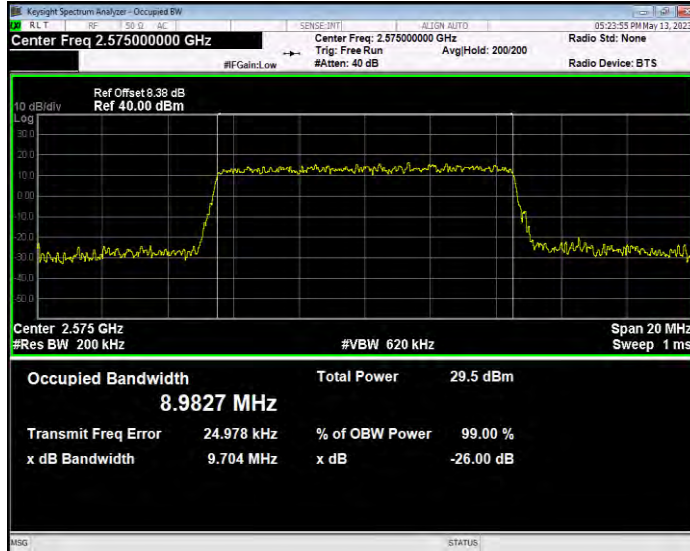

Band38 QPSK BW=10MHz Channel=37800 RB Size=50 Position=#0