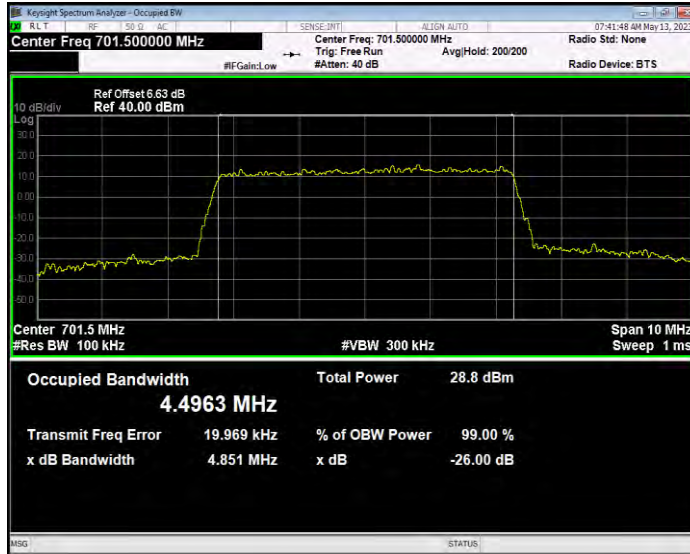

Band12 QAM16 BW=5MHz Channel=23035 RB Size=25 Position=#0