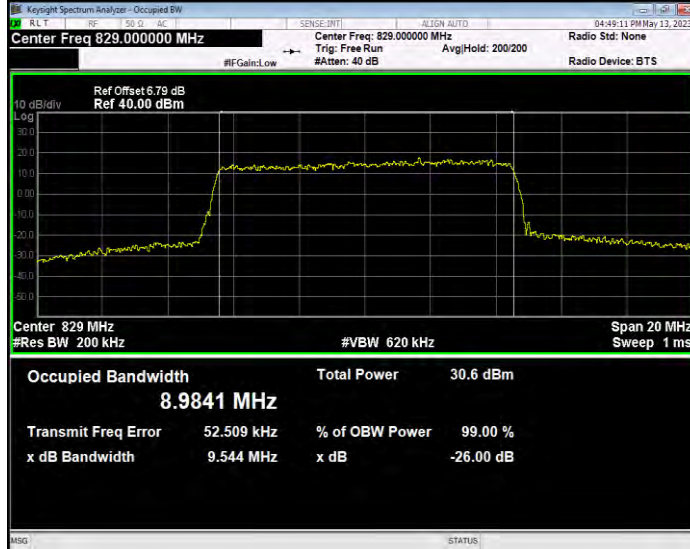

Band26(824-849) QPSK BW=10MHz Channel=26840 RB Size=50 Position=#0