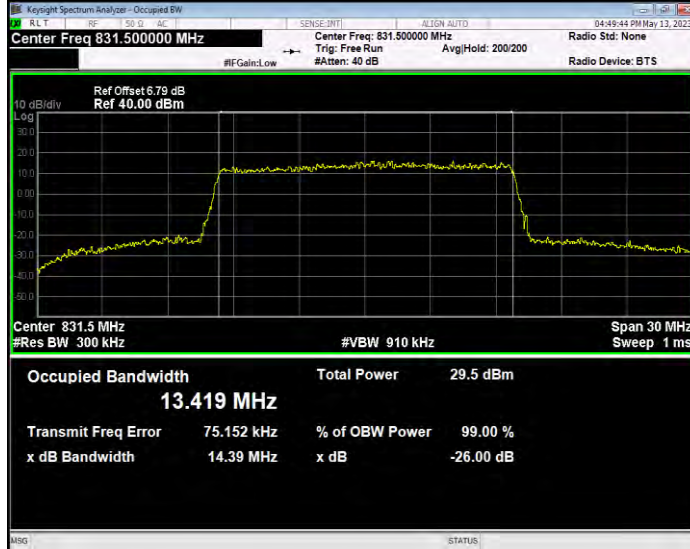

Band26(824-849) QAM16 BW=15MHz Channel=26865 RB Size=75 Position=#0