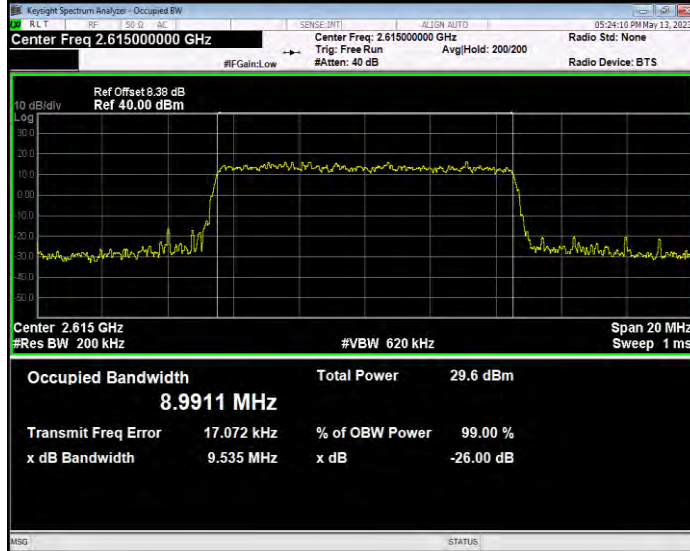

**Band38 QAM16 BW=5MHz Channel=38225 RB Size=25 Position=#0**

**Band38 QPSK BW=10MHz Channel=37800 RB Size=50 Position=#0**

**Band38 QPSK BW=10MHz Channel=38000 RB Size=50 Position=#0**

**Band38 QPSK BW=10MHz Channel=38200 RB Size=50 Position=#0**