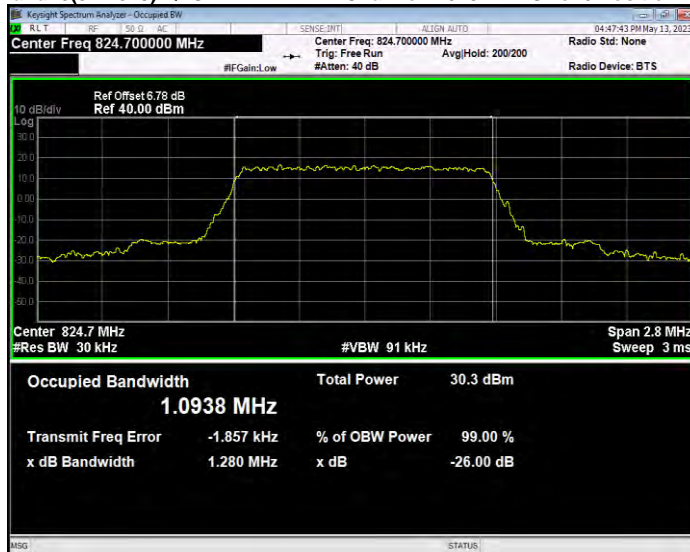

Band26(824-849) QPSK BW=1.4MHz Channel=26797 RB Size=6 Position=#0