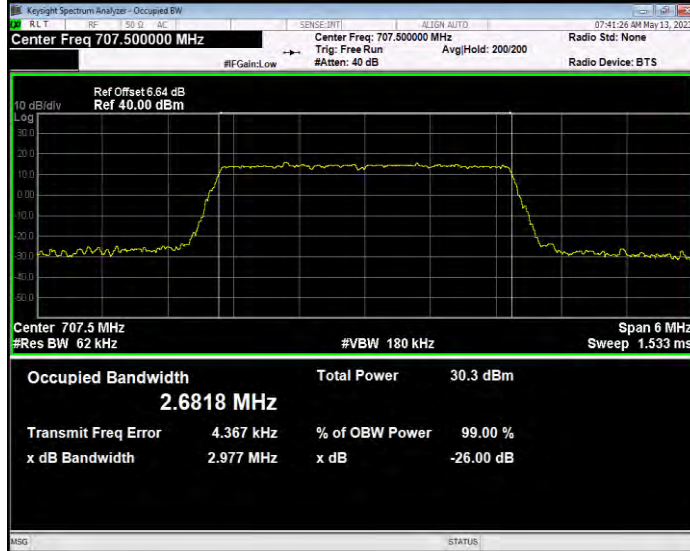

Band12 QAM16 BW=3MHz Channel=23095 RB Size=15 Position=#0