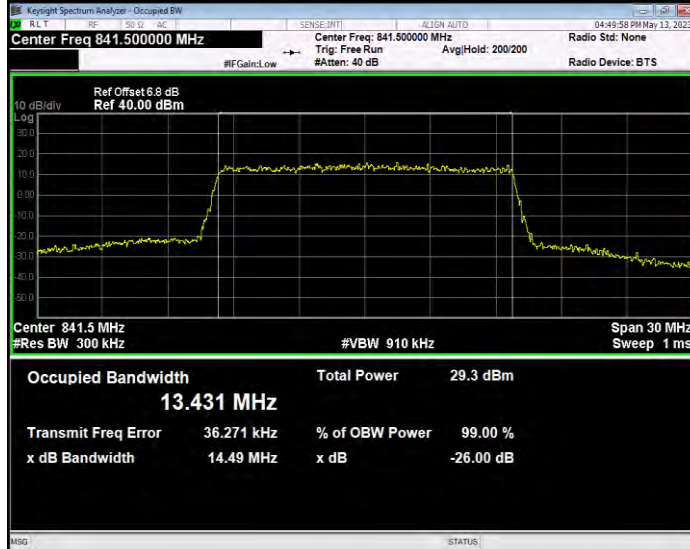

Band26(824-849) QAM16 BW=15MHz Channel=26965 RB Size=75 Position=#0