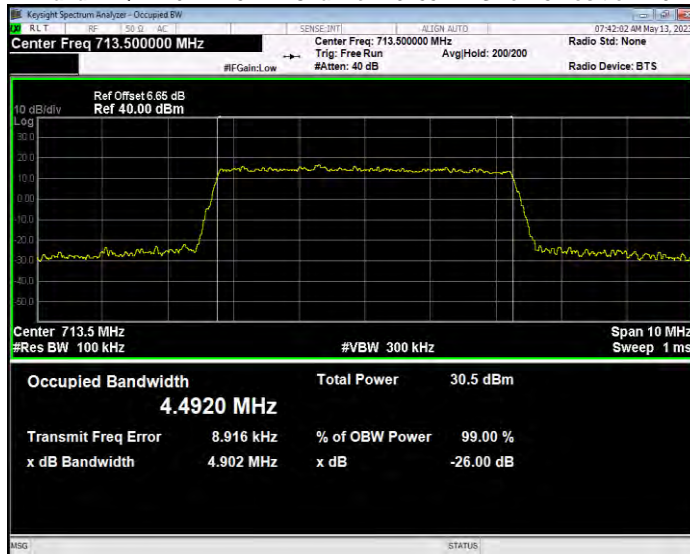

Band12 QAM16 BW=5MHz Channel=23155 RB Size=25 Position=#0