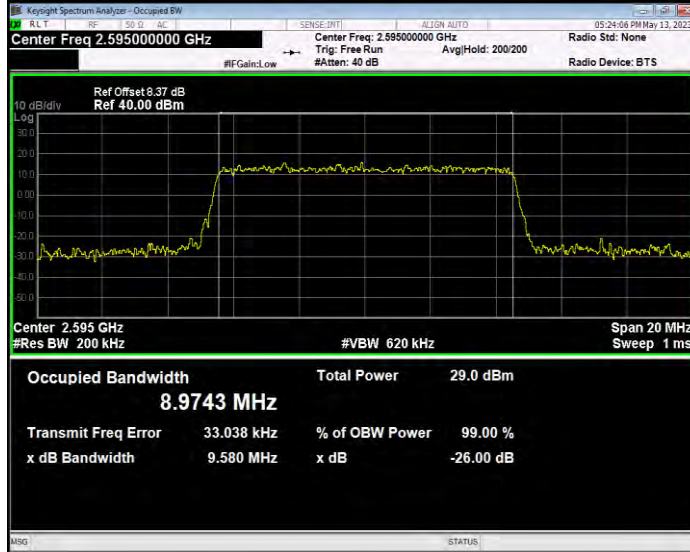

Band38 QAM16 BW=10MHz Channel=38000 RB Size=50 Position=#0