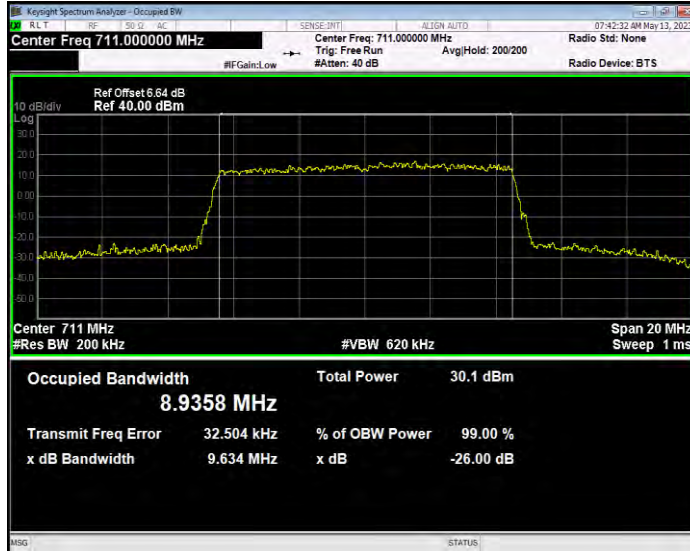

**Band12 QAM16 BW=10MHz Channel=23060 RB Size=50 Position=#0**

**Band12 QAM16 BW=10MHz Channel=23095 RB Size=50 Position=#0**

**Band12 QAM16 BW=10MHz Channel=23130 RB Size=50 Position=#0**

**Band12 QAM16 BW=3MHz Channel=23025 RB Size=15 Position=#0**