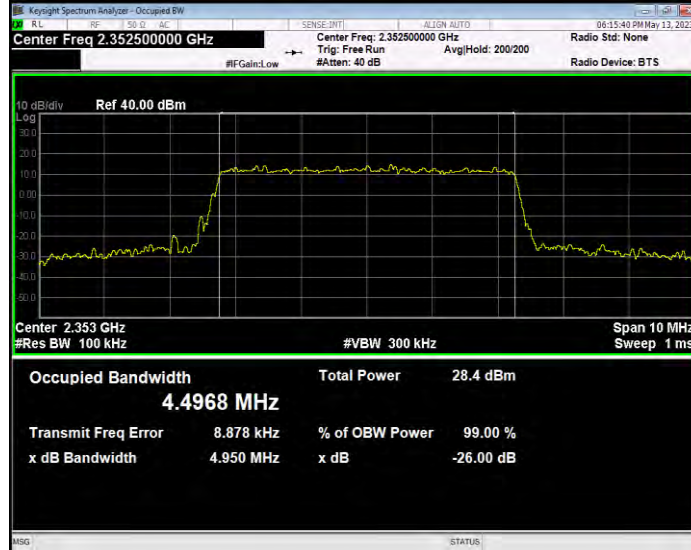

Band40(2350-2360) QAM16 BW=5MHz Channel=39175 RB Size=25 Position=#0