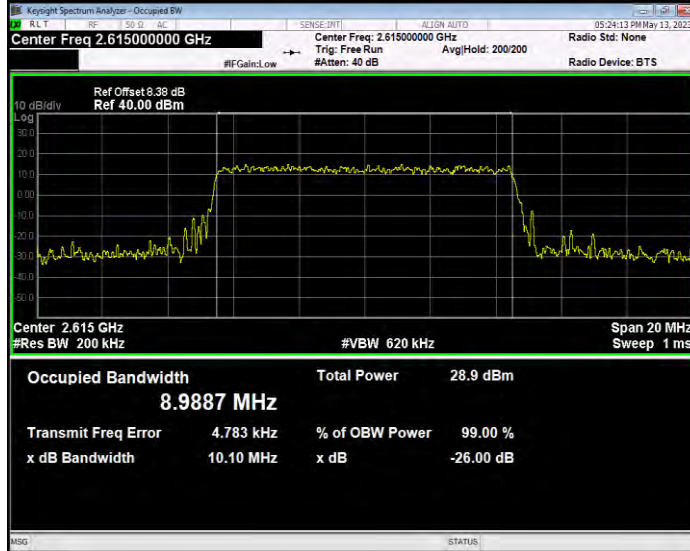

**Band26(824-849) QPSK BW=5MHz Channel=27015 RB Size=25 Position=#0**

**Band38 QAM16 BW=10MHz Channel=37800 RB Size=50 Position=#0**

**Band38 QAM16 BW=10MHz Channel=38000 RB Size=50 Position=#0**

**Band38 QAM16 BW=10MHz Channel=38200 RB Size=50 Position=#0**