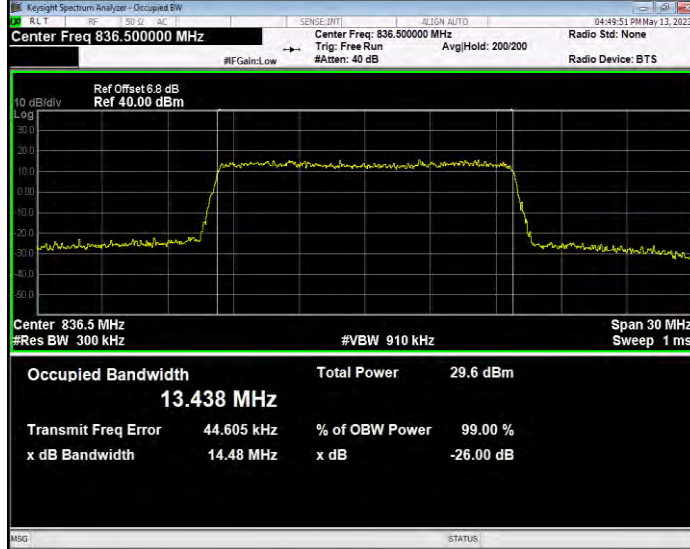

Band26(824-849) QAM16 BW=15MHz Channel=26915 RB Size=75 Position=#0