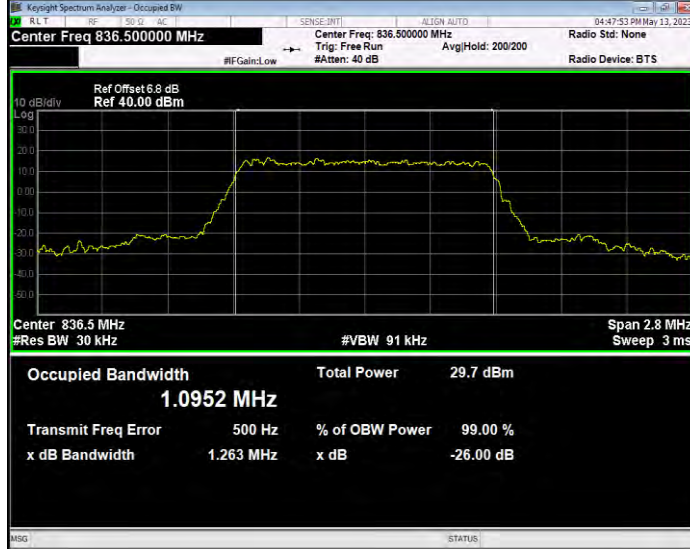

Band26(824-849) QAM16 BW=1.4MHz Channel=26915 RB Size=6 Position=#0