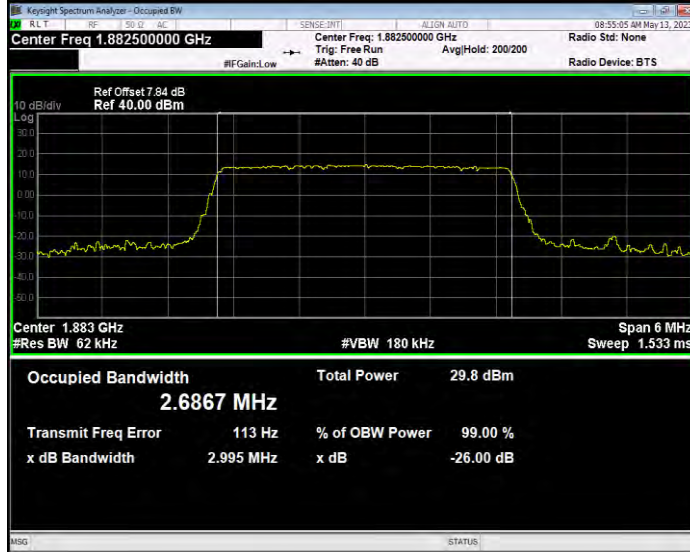

Band25 QAM16 BW=3MHz Channel=26365 RB Size=15 Position=#0