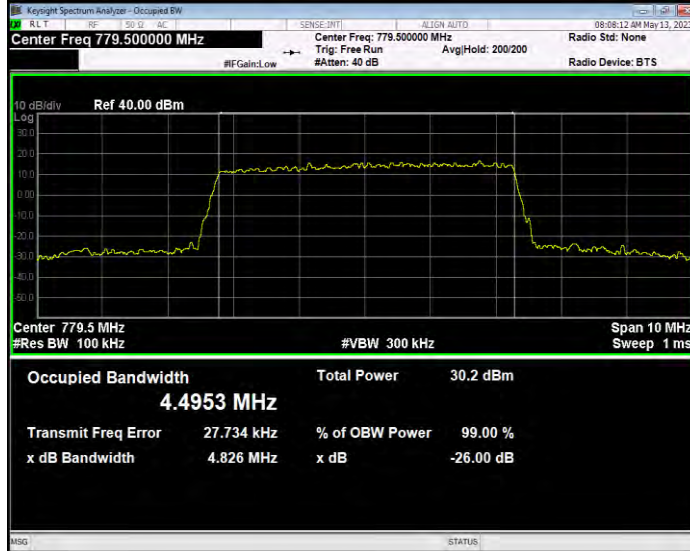

Band13 QAM16 BW=5MHz Channel=23205 RB Size=25 Position=#0