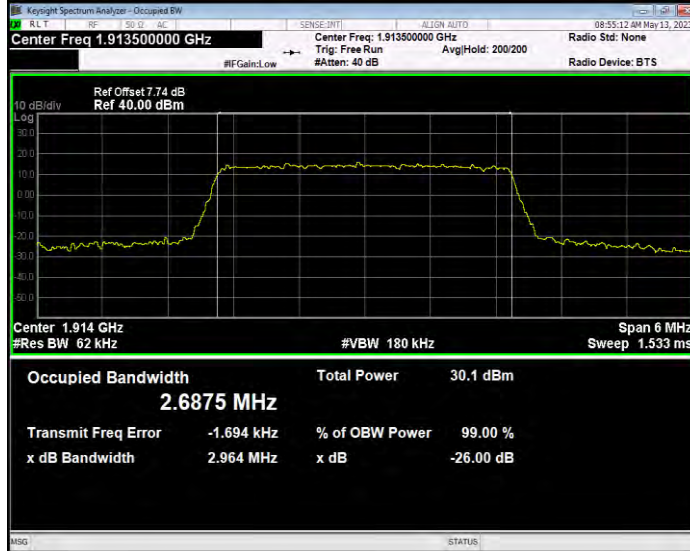

**Band25 QAM16 BW=20MHz Channel=26590 RB Size=100 Position=#0**

**Band25 QAM16 BW=3MHz Channel=26055 RB Size=15 Position=#0**

**Band25 QAM16 BW=3MHz Channel=26365 RB Size=15 Position=#0**

**Band25 QAM16 BW=3MHz Channel=26675 RB Size=15 Position=#0**