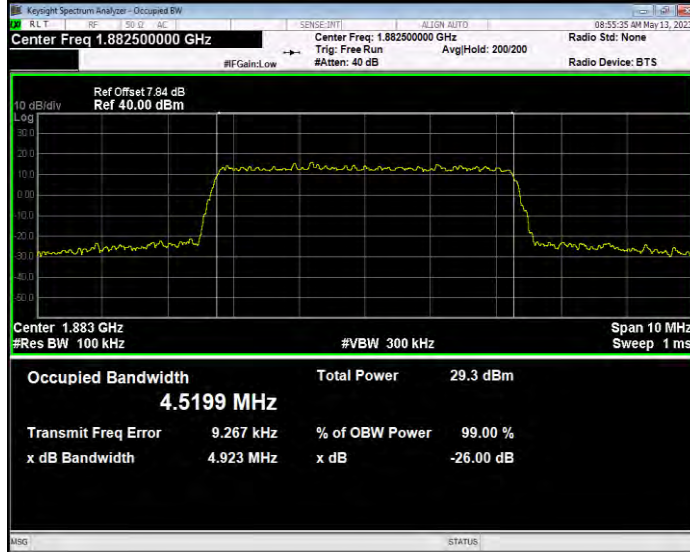

Band25 QAM16 BW=5MHz Channel=26365 RB Size=25 Position=#0