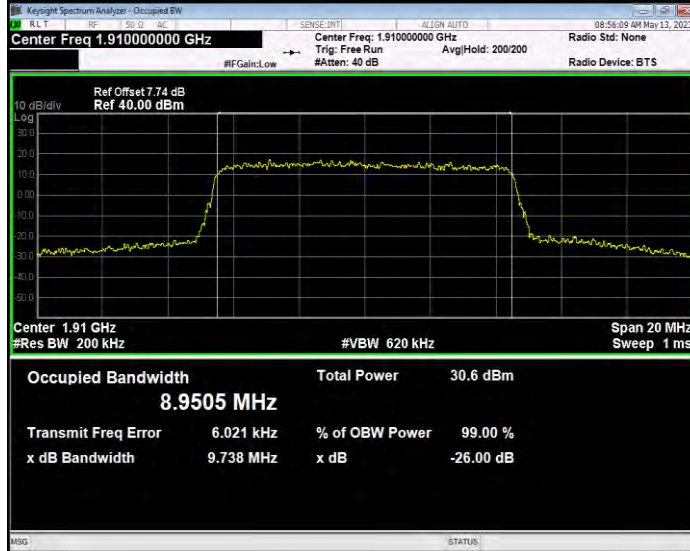

Band25 QPSK BW=10MHz Channel=26640 RB Size=50 Position=#0