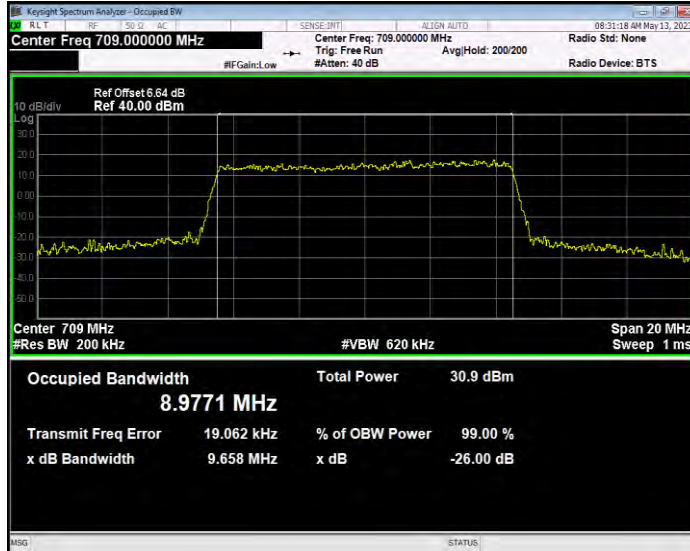

**Band17 QAM16 BW=5MHz Channel=23755 RB Size=25 Position=#0**

**Band17 QAM16 BW=5MHz Channel=23790 RB Size=25 Position=#0**

**Band17 QAM16 BW=5MHz Channel=23825 RB Size=25 Position=#0**

**Band17 QPSK BW=10MHz Channel=23780 RB Size=50 Position=#0**