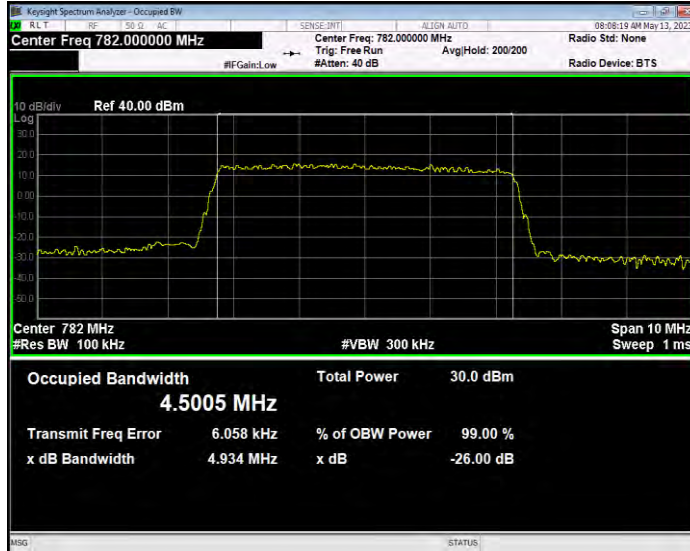

**Band12 QPSK BW=5MHz Channel=23155 RB Size=25 Position=#0**

**Band13 QAM16 BW=10MHz Channel=23230 RB Size=50 Position=#0**

**Band13 QAM16 BW=5MHz Channel=23205 RB Size=25 Position=#0**

**Band13 QAM16 BW=5MHz Channel=23230 RB Size=25 Position=#0**