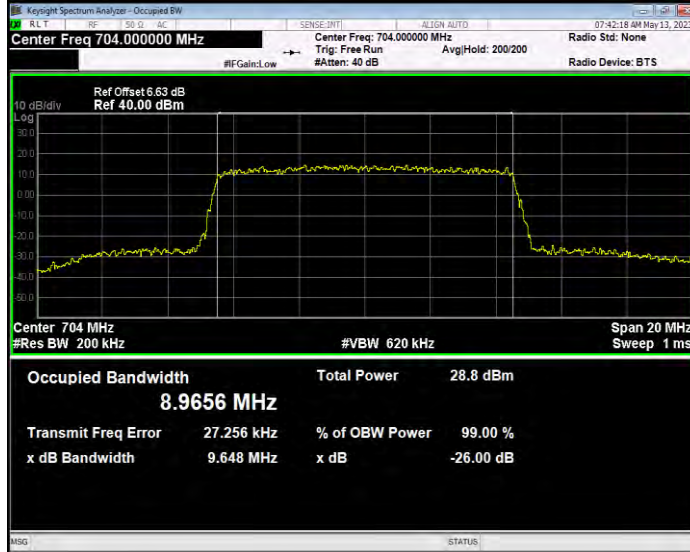

**Band12 QAM16 BW=10MHz Channel=23060 RB Size=50 Position=#0**

**Band12 QAM16 BW=10MHz Channel=23095 RB Size=50 Position=#0**

**Band12 QAM16 BW=10MHz Channel=23130 RB Size=50 Position=#0**

**Band12 QAM16 BW=3MHz Channel=23025 RB Size=15 Position=#0**