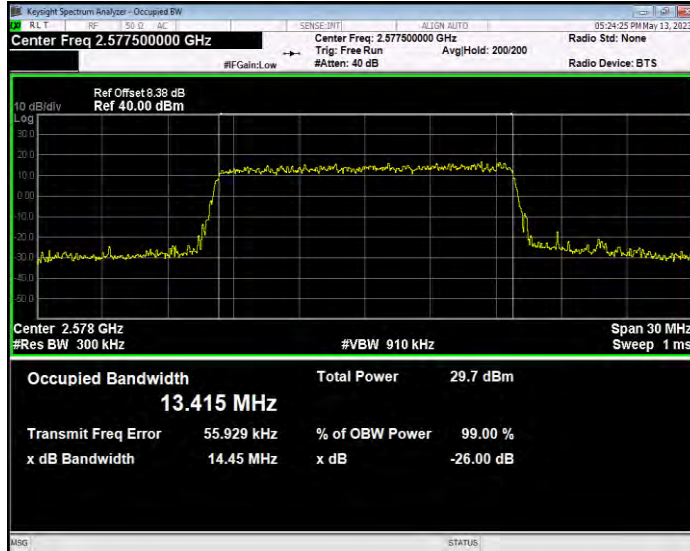

Band38 QPSK BW=15MHz Channel=37825 RB Size=75 Position=#0