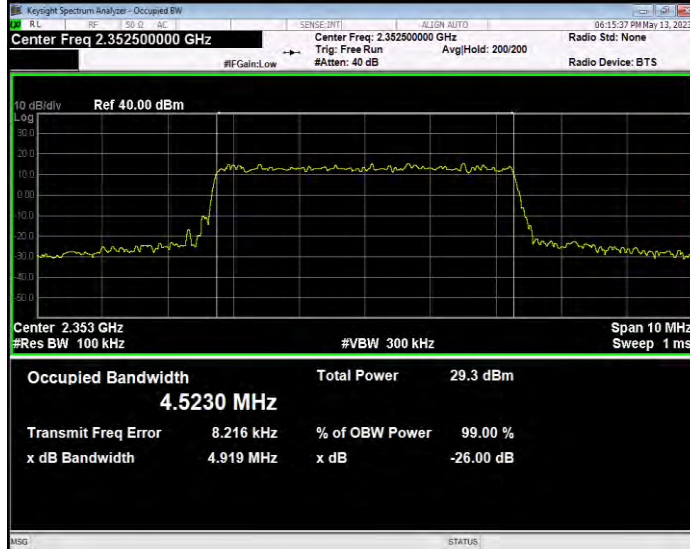

Band40(2350-2360) QPSK BW=5MHz Channel=39175 RB Size=25 Position=#0