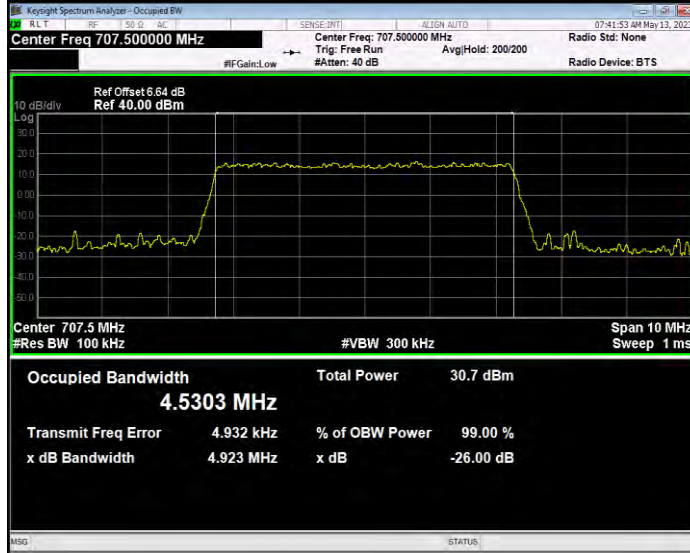

**Band12 QPSK BW=3MHz Channel=23095 RB Size=15 Position=#0**

**Band12 QPSK BW=3MHz Channel=23165 RB Size=15 Position=#0**

**Band12 QPSK BW=5MHz Channel=23035 RB Size=25 Position=#0**

**Band12 QPSK BW=5MHz Channel=23095 RB Size=25 Position=#0**