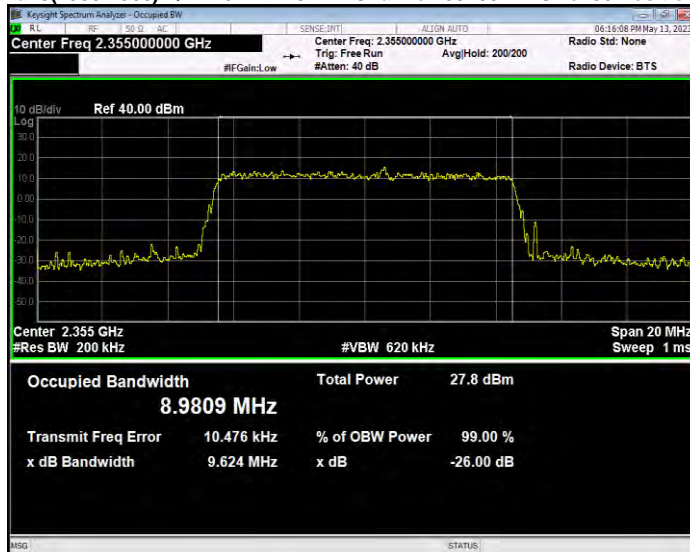

Band40(2350-2360) QAM16 BW=10MHz Channel=39200 RB Size=50 Position=#0