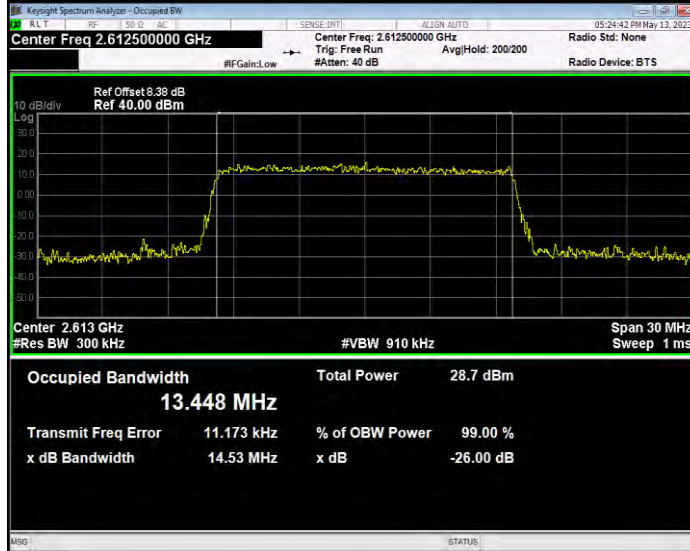

Band38 QAM16 BW=15MHz Channel=38175 RB Size=75 Position=#0