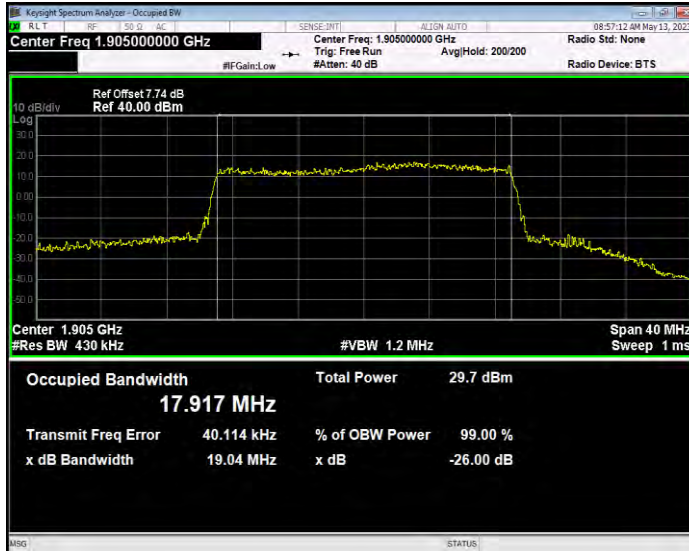

Band25 QAM16 BW=20MHz Channel=26590 RB Size=100 Position=#0