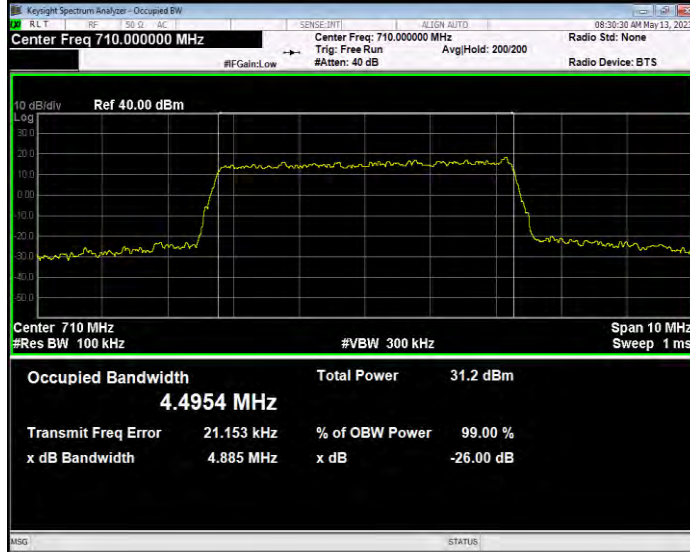

**Band17 QPSK BW=10MHz Channel=23790 RB Size=50 Position=#0**

**Band17 QPSK BW=10MHz Channel=23800 RB Size=50 Position=#0**

**Band17 QPSK BW=5MHz Channel=23755 RB Size=25 Position=#0**

**Band17 QPSK BW=5MHz Channel=23790 RB Size=25 Position=#0**