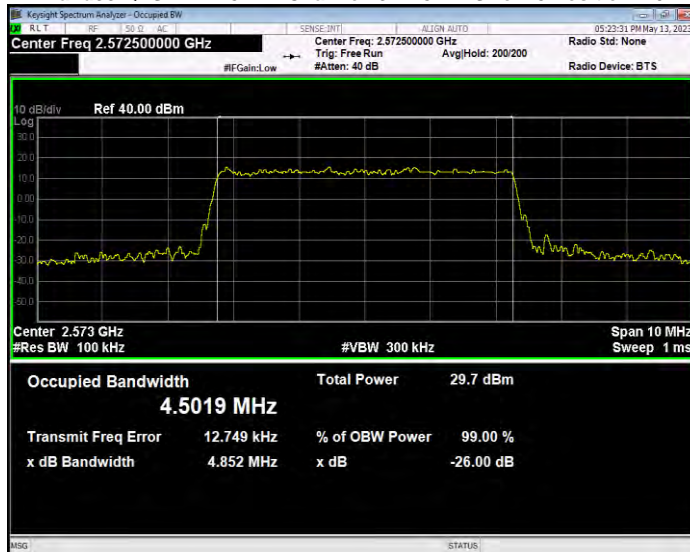

Band38 QPSK BW=5MHz Channel=37775 RB Size=25 Position=#0