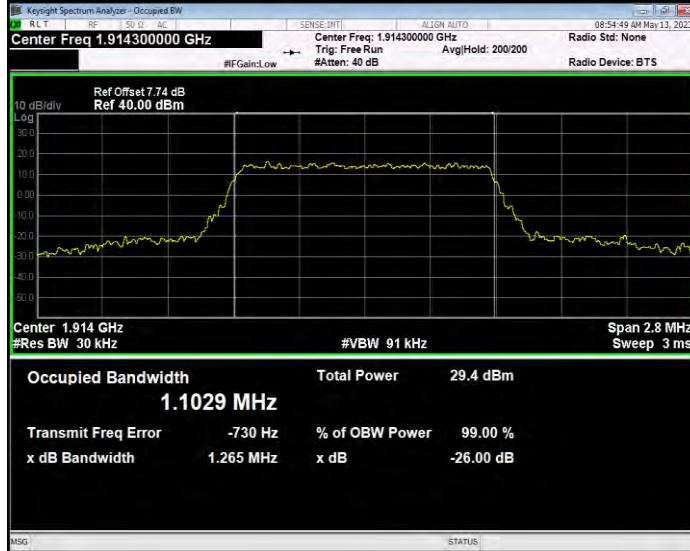

**Band17 QPSK BW=5MHz Channel=23825 RB Size=25 Position=#0**

**Band25 QAM16 BW=1.4MHz Channel=26047 RB Size=6 Position=#0**

**Band25 QAM16 BW=1.4MHz Channel=26365 RB Size=6 Position=#0**

**Band25 QAM16 BW=1.4MHz Channel=26683 RB Size=6 Position=#0**