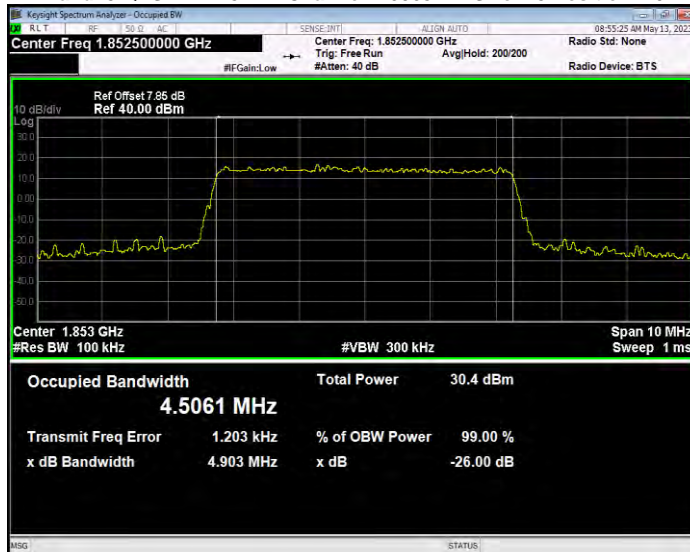

Band25 QPSK BW=5MHz Channel=26065 RB Size=25 Position=#0