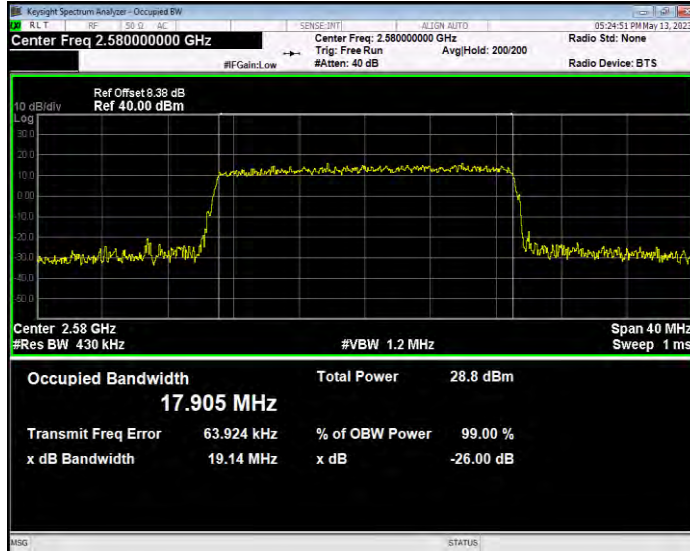

**Band38 QAM16 BW=15MHz Channel=37825 RB Size=75 Position=#0**

**Band38 QAM16 BW=15MHz Channel=38000 RB Size=75 Position=#0**

**Band38 QAM16 BW=15MHz Channel=38175 RB Size=75 Position=#0**

**Band38 QAM16 BW=20MHz Channel=37850 RB Size=100 Position=#0**