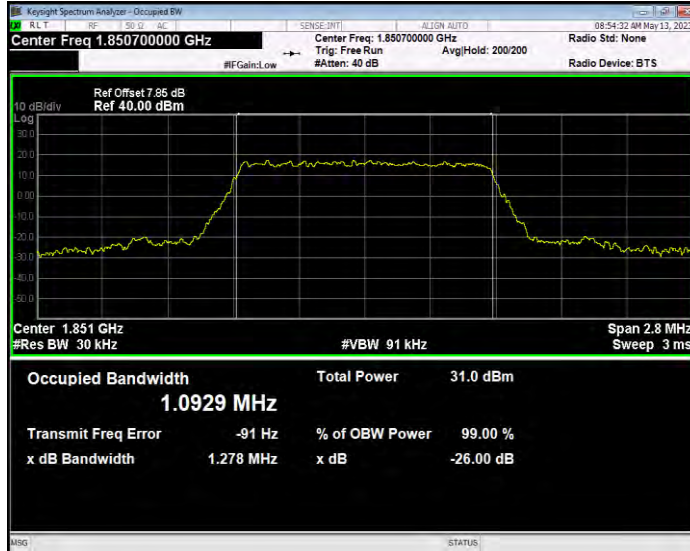

**Band25 QAM16 BW=5MHz Channel=26065 RB Size=25 Position=#0**

**Band25 QAM16 BW=5MHz Channel=26365 RB Size=25 Position=#0**

**Band25 QAM16 BW=5MHz Channel=26665 RB Size=25 Position=#0**

**Band25 QPSK BW=1.4MHz Channel=26047 RB Size=6 Position=#0**