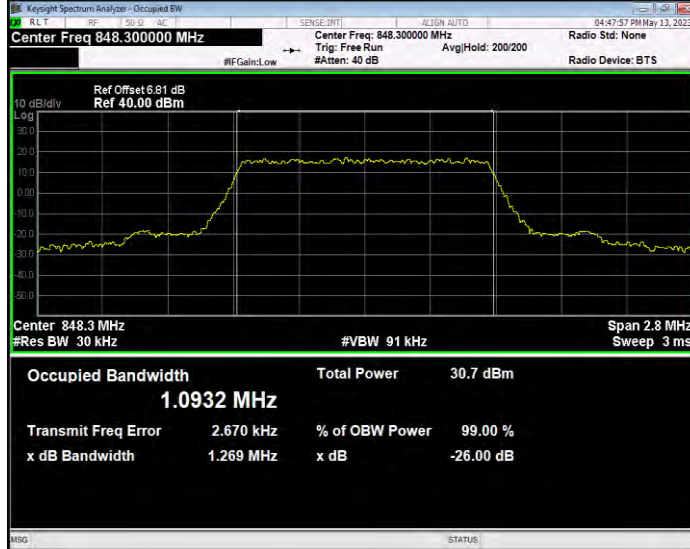

Band26(824-849) QPSK BW=1.4MHz Channel=27033 RB Size=6 Position=#0