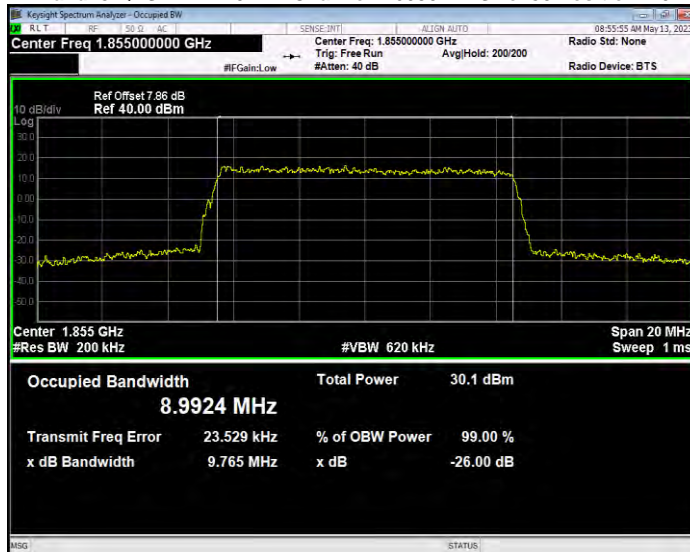

Band25 QPSK BW=10MHz Channel=26090 RB Size=50 Position=#0