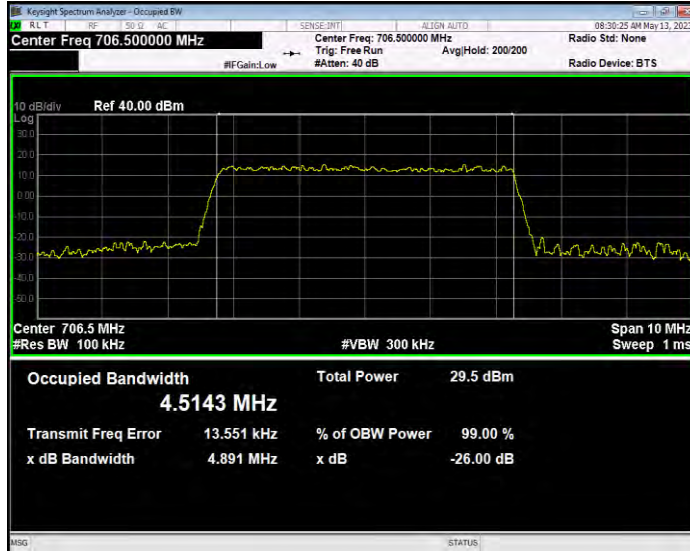

Band17 QAM16 BW=5MHz Channel=23755 RB Size=25 Position=#0