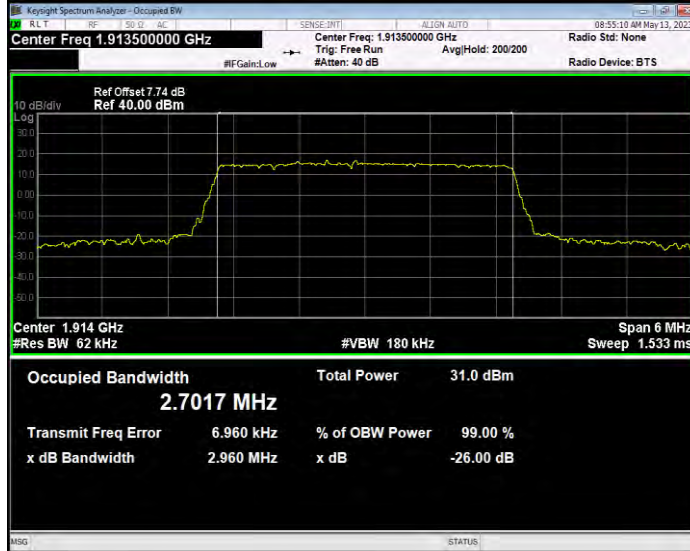

Band25 QPSK BW=3MHz Channel=26675 RB Size=15 Position=#0