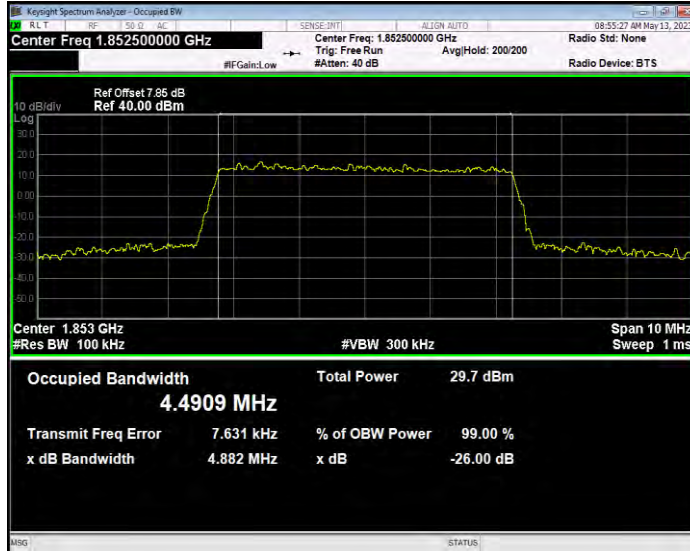

Band25 QAM16 BW=5MHz Channel=26065 RB Size=25 Position=#0