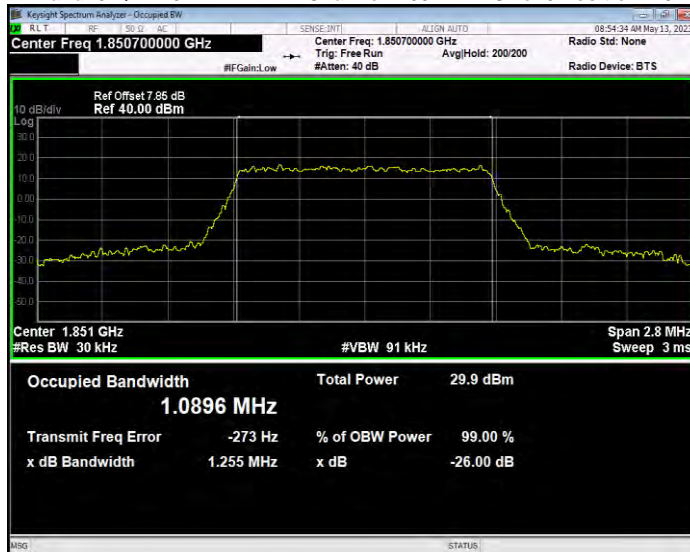

Band25 QAM16 BW=1.4MHz Channel=26047 RB Size=6 Position=#0