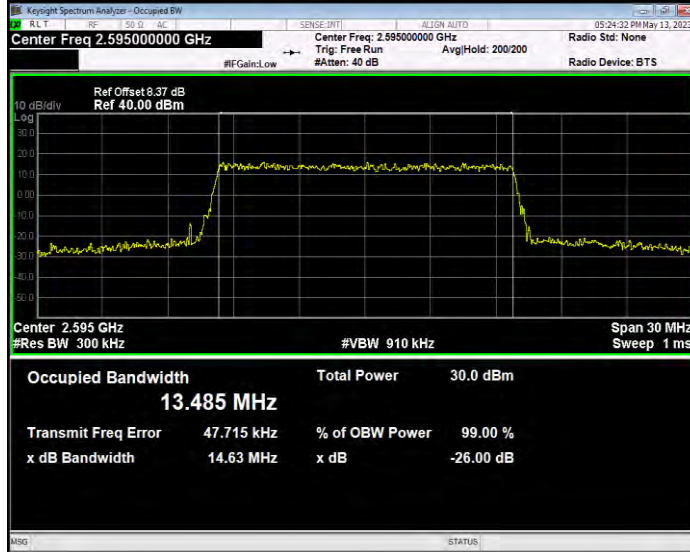

Band38 QPSK BW=15MHz Channel=38000 RB Size=75 Position=#0