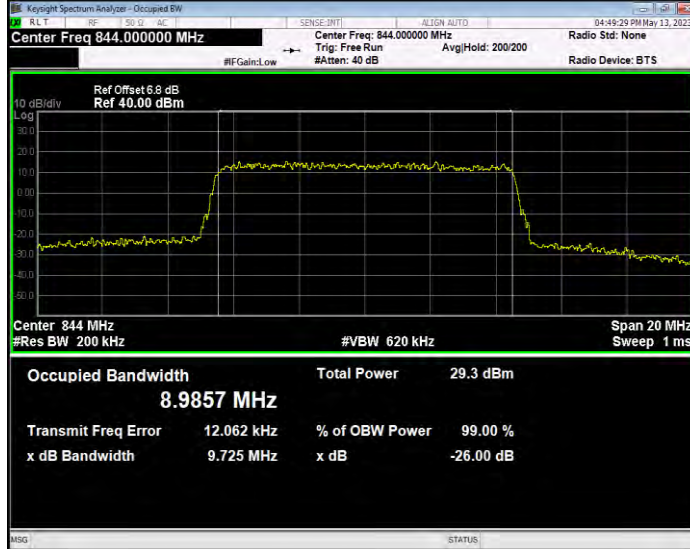

Band26(824-849) QAM16 BW=10MHz Channel=26990 RB Size=50 Position=#0