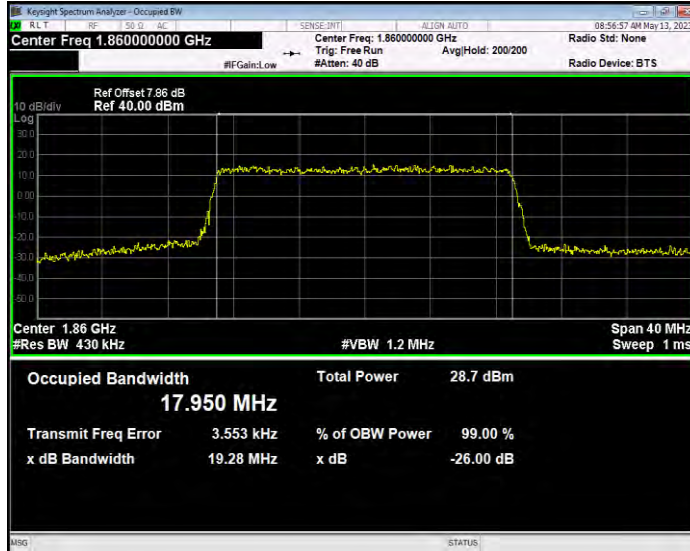

Band25 QAM16 BW=20MHz Channel=26140 RB Size=100 Position=#0