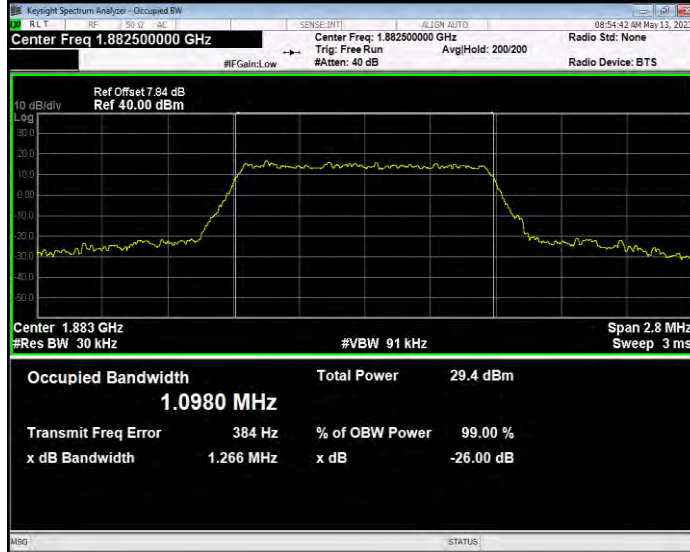

Band25 QAM16 BW=1.4MHz Channel=26365 RB Size=6 Position=#0