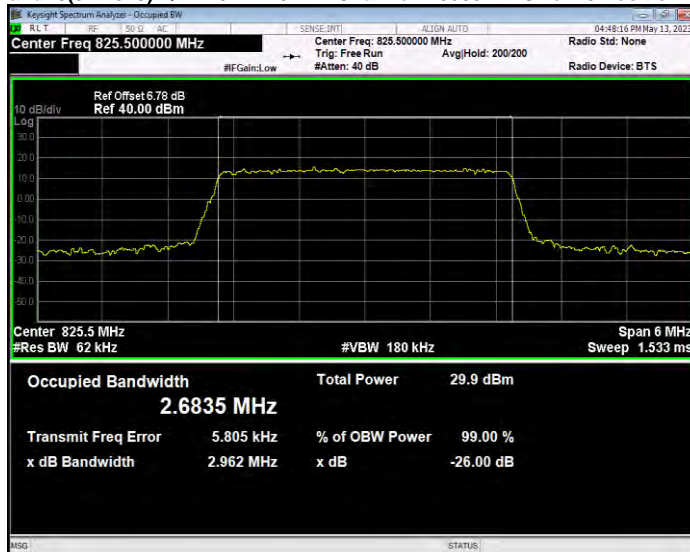

Band26(824-849) QAM16 BW=3MHz Channel=26805 RB Size=15 Position=#0