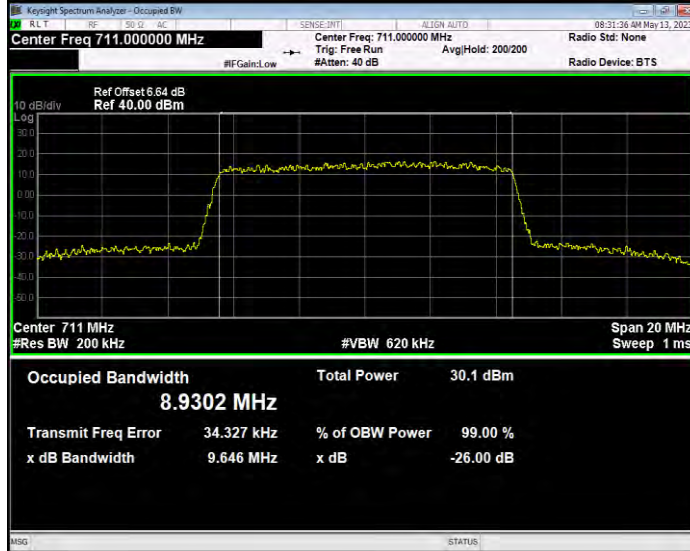

**Band13 QPSK BW=5MHz Channel=23255 RB Size=25 Position=#0**

**Band17 QAM16 BW=10MHz Channel=23780 RB Size=50 Position=#0**

**Band17 QAM16 BW=10MHz Channel=23790 RB Size=50 Position=#0**

**Band17 QAM16 BW=10MHz Channel=23800 RB Size=50 Position=#0**