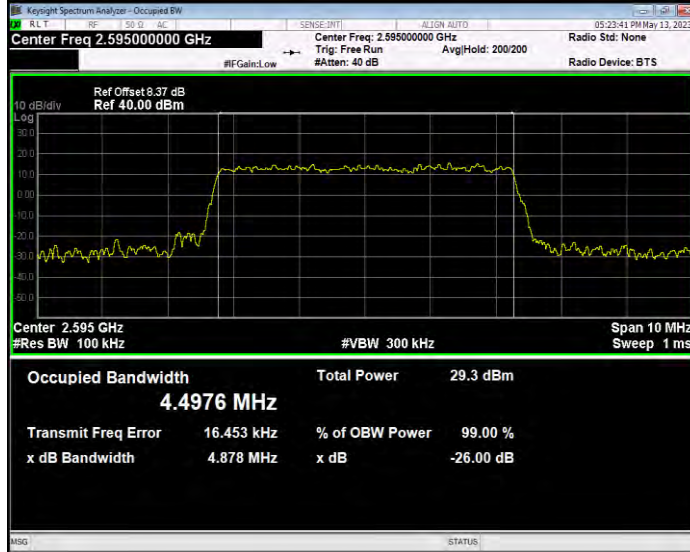

**Band38 QAM16 BW=20MHz Channel=38000 RB Size=100 Position=#0**

**Band38 QAM16 BW=20MHz Channel=38150 RB Size=100 Position=#0**

**Band38 QAM16 BW=5MHz Channel=37775 RB Size=25 Position=#0**

**Band38 QAM16 BW=5MHz Channel=38000 RB Size=25 Position=#0**