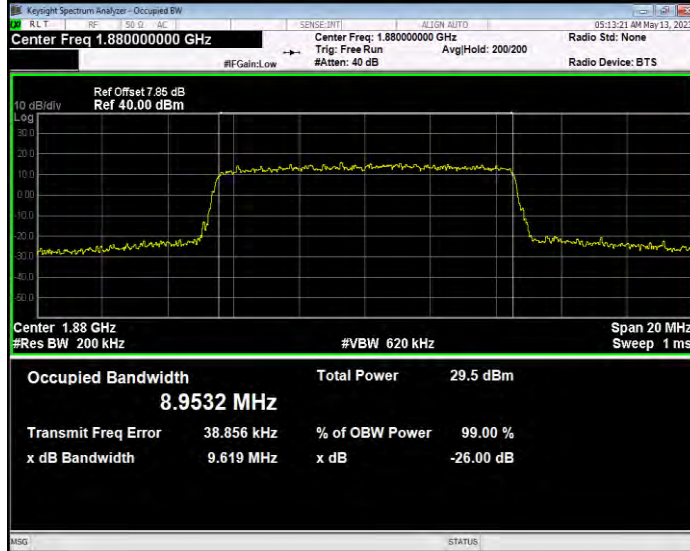

Band2 QAM16 BW=10MHz Channel=18900 RB Size=50 Position=#0