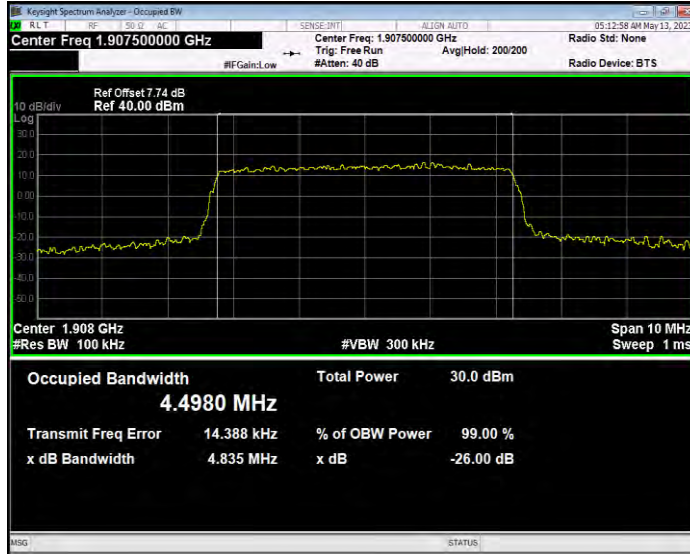

Band2 QAM16 BW=5MHz Channel=19175 RB Size=25 Position=#0