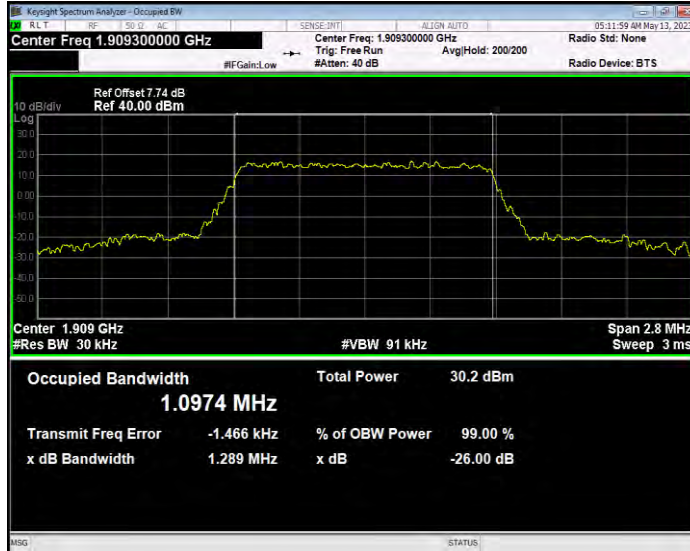

Band2 QAM16 BW=1.4MHz Channel=19193 RB Size=6 Position=#0