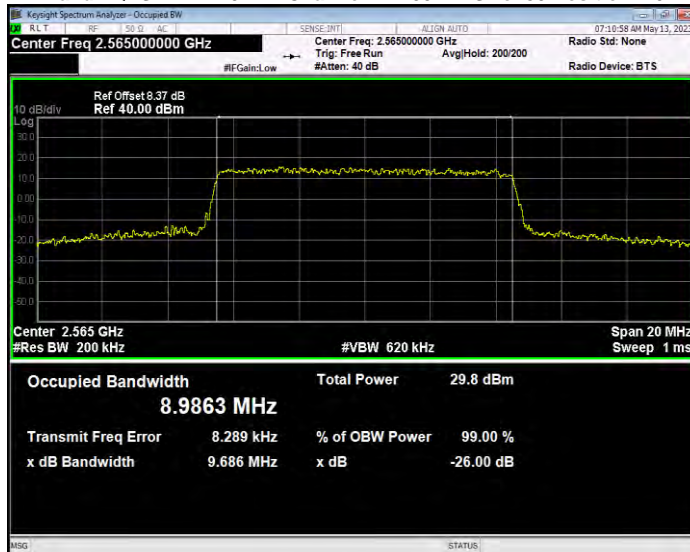

Band7 QPSK BW=10MHz Channel=21400 RB Size=50 Position=#0