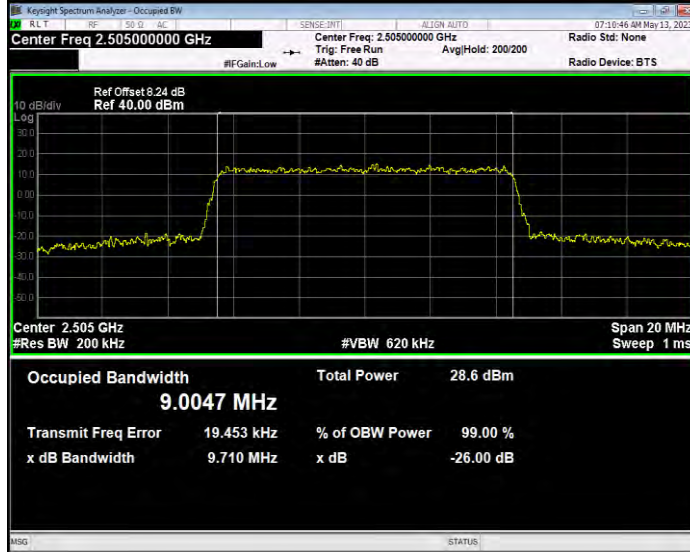

Band7 QAM16 BW=10MHz Channel=20800 RB Size=50 Position=#0