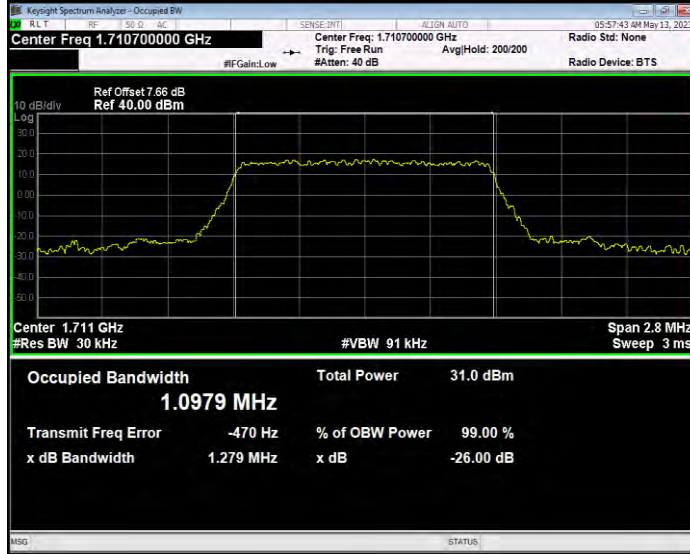

Band4 QPSK BW=1.4MHz Channel=19957 RB Size=6 Position=#0