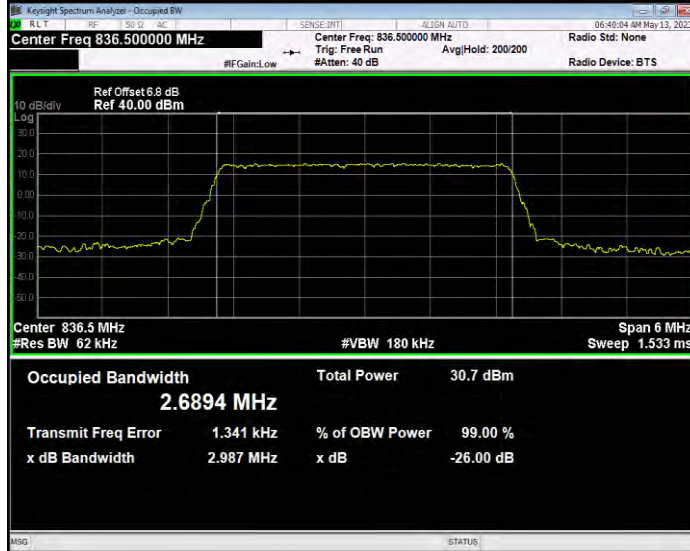

Band5 QAM16 BW=10MHz Channel=20525 RB Size=50 Position=#0

Band5 QAM16 BW=10MHz Channel=20600 RB Size=50 Position=#0

Band5 QAM16 BW=3MHz Channel=20415 RB Size=15 Position=#0

Band5 QAM16 BW=3MHz Channel=20525 RB Size=15 Position=#0