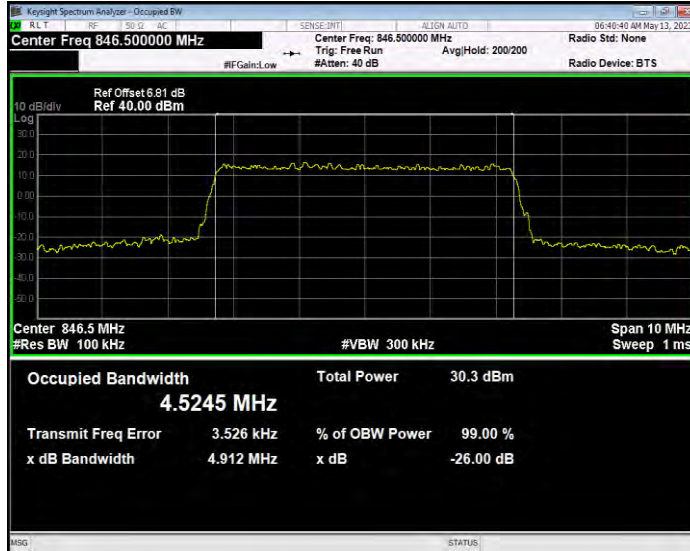

Band5 QAM16 BW=3MHz Channel=20635 RB Size=15 Position=#0

Band5 QAM16 BW=5MHz Channel=20425 RB Size=25 Position=#0

Band5 QAM16 BW=5MHz Channel=20525 RB Size=25 Position=#0

Band5 QAM16 BW=5MHz Channel=20625 RB Size=25 Position=#0