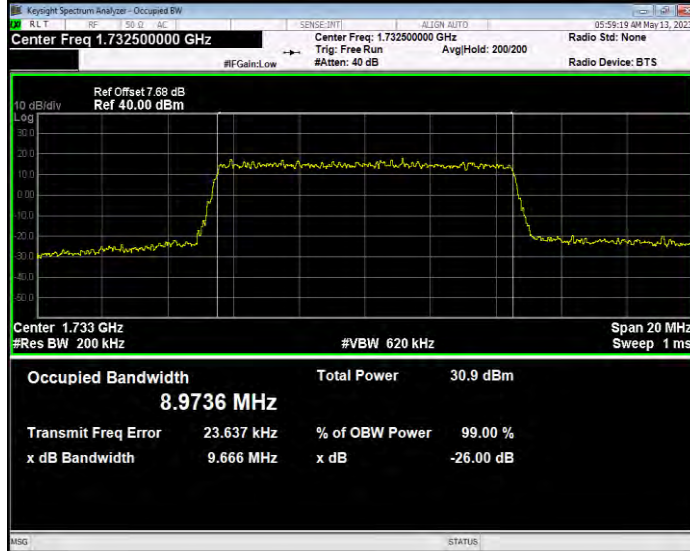

Band4 QPSK BW=10MHz Channel=20175 RB Size=50 Position=#0