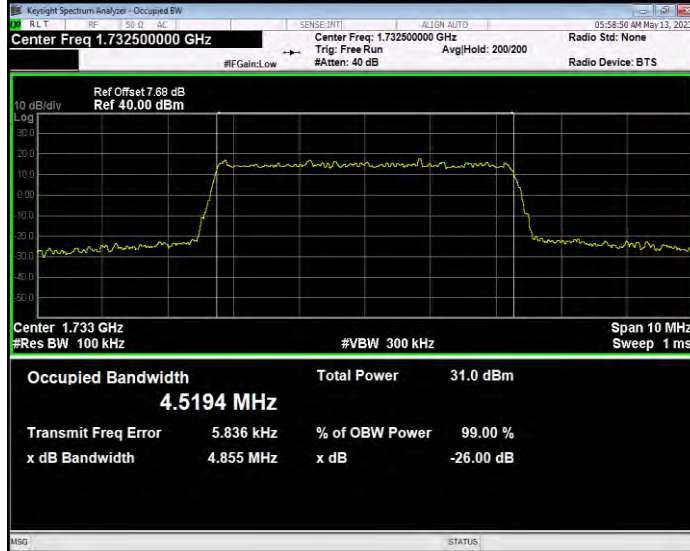

Band4 QPSK BW=5MHz Channel=20175 RB Size=25 Position=#0