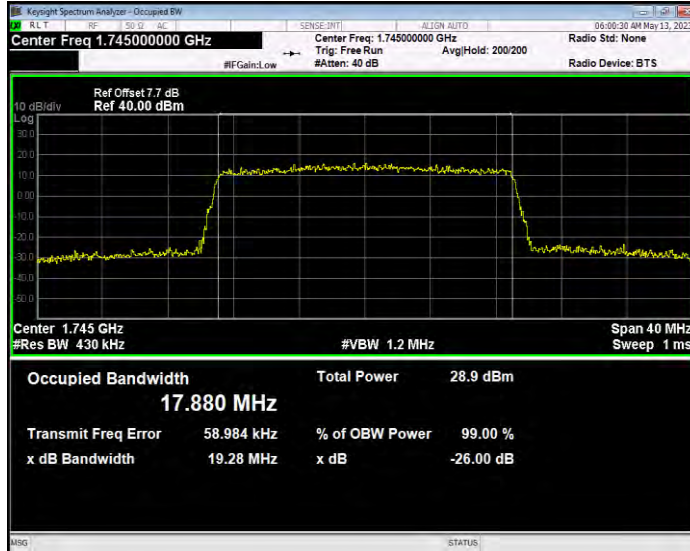

Band4 QAM16 BW=15MHz Channel=20325 RB Size=75 Position=#0

Band4 QAM16 BW=20MHz Channel=20050 RB Size=100 Position=#0

Band4 QAM16 BW=20MHz Channel=20175 RB Size=100 Position=#0

Band4 QAM16 BW=20MHz Channel=20300 RB Size=100 Position=#0