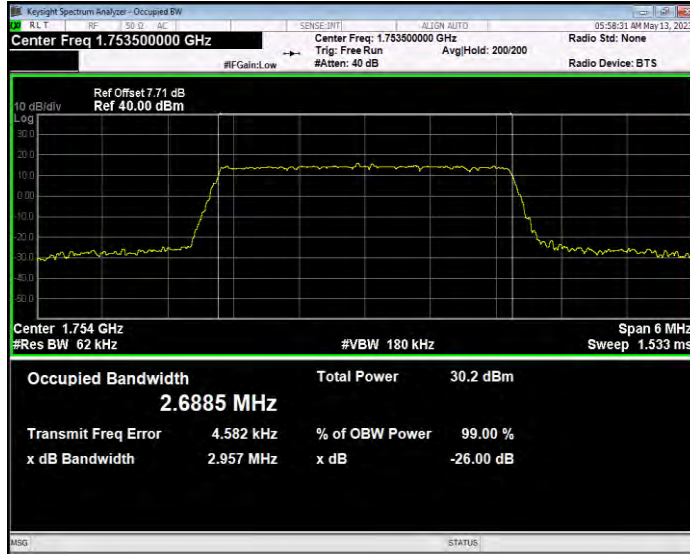

Band4 QAM16 BW=3MHz Channel=20385 RB Size=15 Position=#0