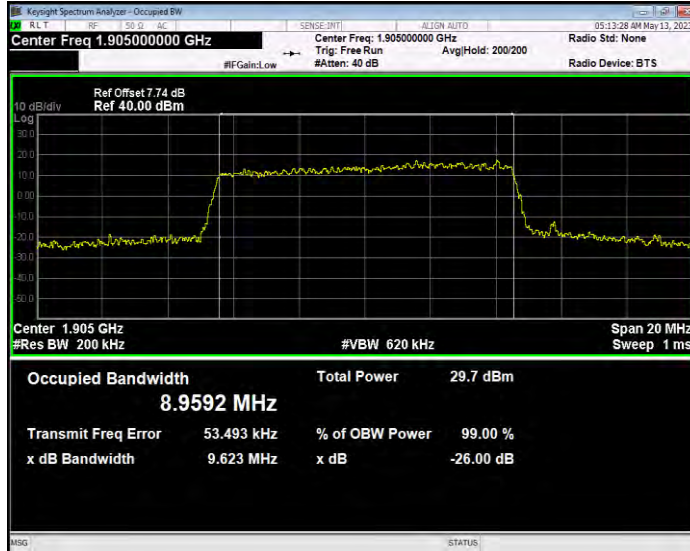

Band2 QAM16 BW=10MHz Channel=19150 RB Size=50 Position=#0