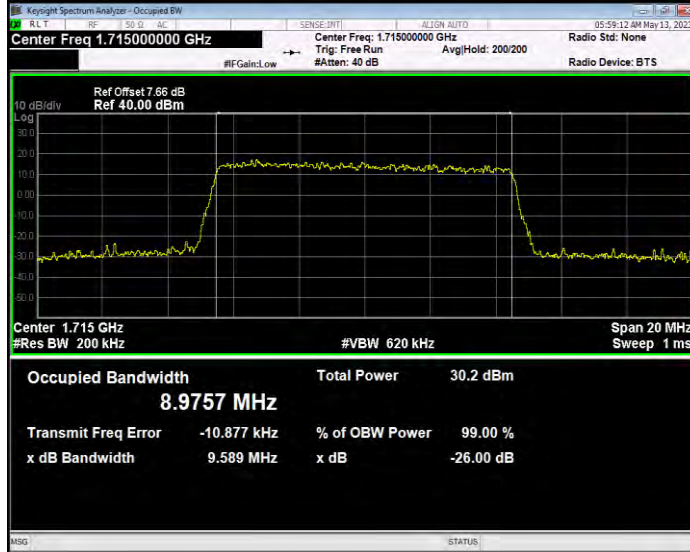

Band4 QPSK BW=10MHz Channel=20000 RB Size=50 Position=#0