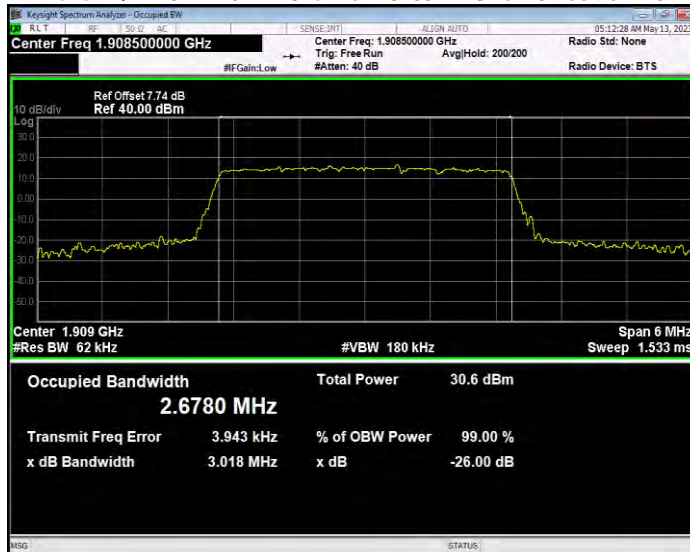

Band2 QAM16 BW=3MHz Channel=19185 RB Size=15 Position=#0