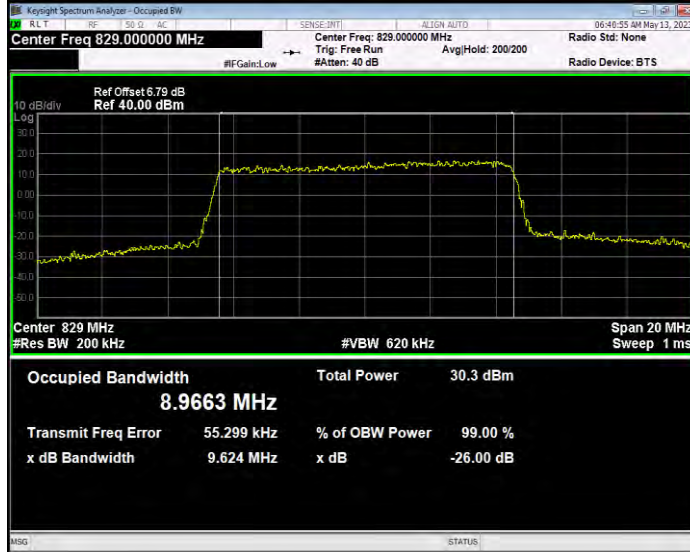

Band5 QAM16 BW=1.4MHz Channel=20407 RB Size=6 Position=#0

Band5 QAM16 BW=1.4MHz Channel=20525 RB Size=6 Position=#0

Band5 QAM16 BW=1.4MHz Channel=20643 RB Size=6 Position=#0

Band5 QAM16 BW=10MHz Channel=20450 RB Size=50 Position=#0