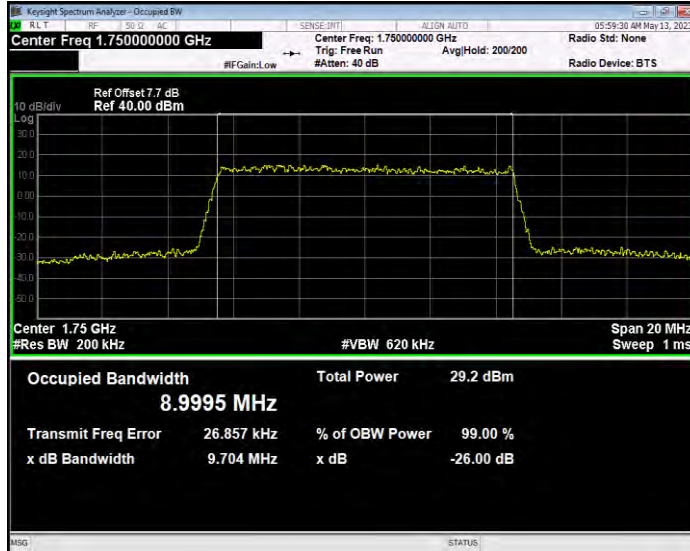

Band4 QAM16 BW=10MHz Channel=20350 RB Size=50 Position=#0