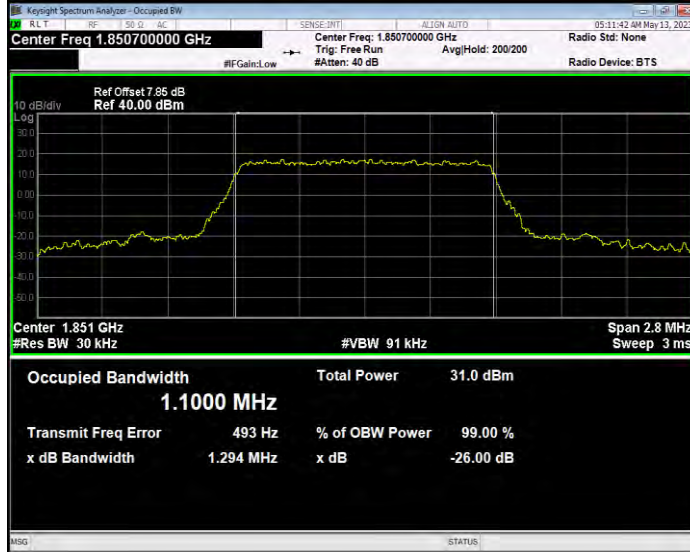

Band2 QPSK BW=1.4MHz Channel=18607 RB Size=6 Position=#0