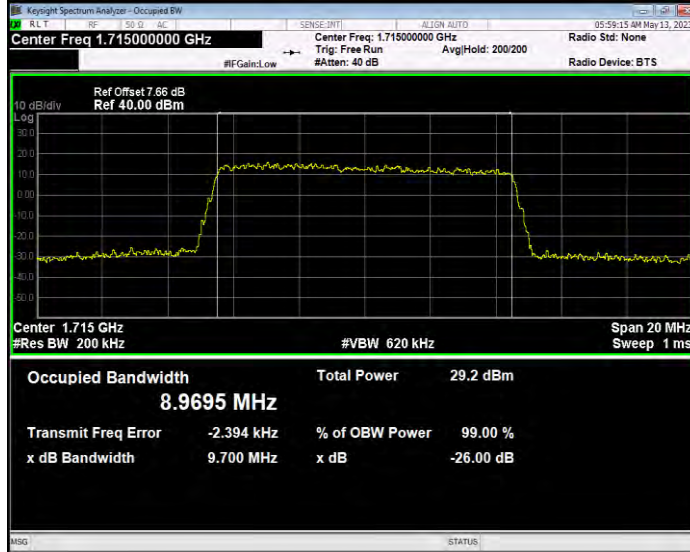

Band4 QAM16 BW=1.4MHz Channel=19957 RB Size=6 Position=#0

Band4 QAM16 BW=1.4MHz Channel=20175 RB Size=6 Position=#0

Band4 QAM16 BW=1.4MHz Channel=20393 RB Size=6 Position=#0

Band4 QAM16 BW=10MHz Channel=20000 RB Size=50 Position=#0