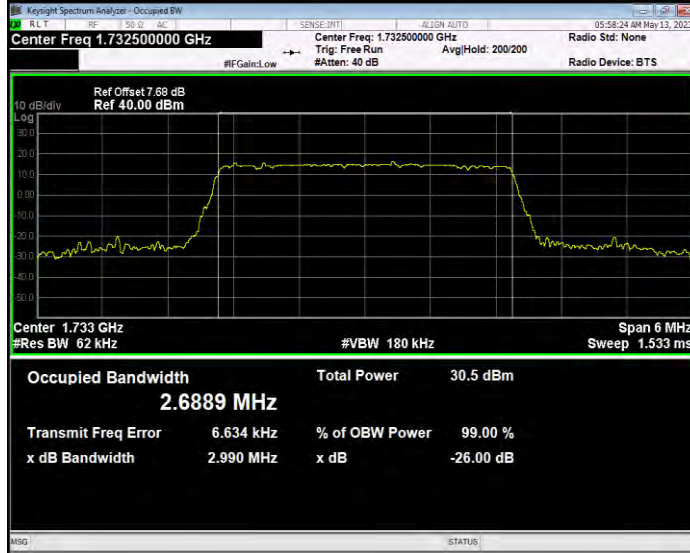

Band4 QAM16 BW=3MHz Channel=20175 RB Size=15 Position=#0