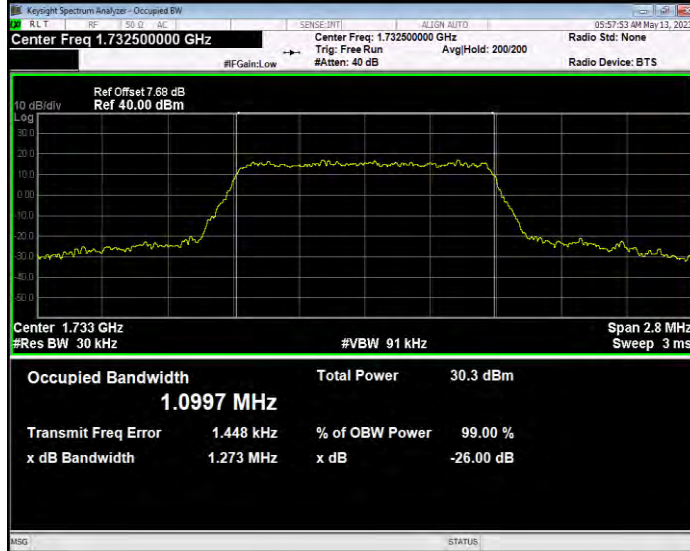

Band4 QAM16 BW=1.4MHz Channel=20175 RB Size=6 Position=#0