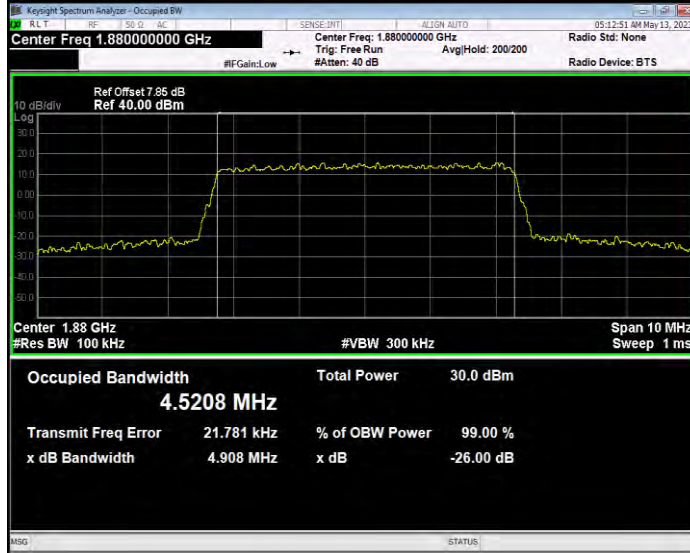

Band2 QAM16 BW=5MHz Channel=18900 RB Size=25 Position=#0