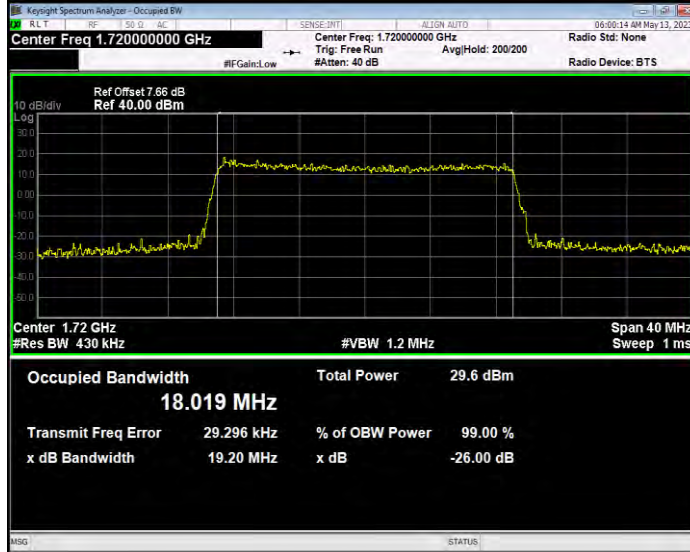

Band4 QAM16 BW=20MHz Channel=20050 RB Size=100 Position=#0