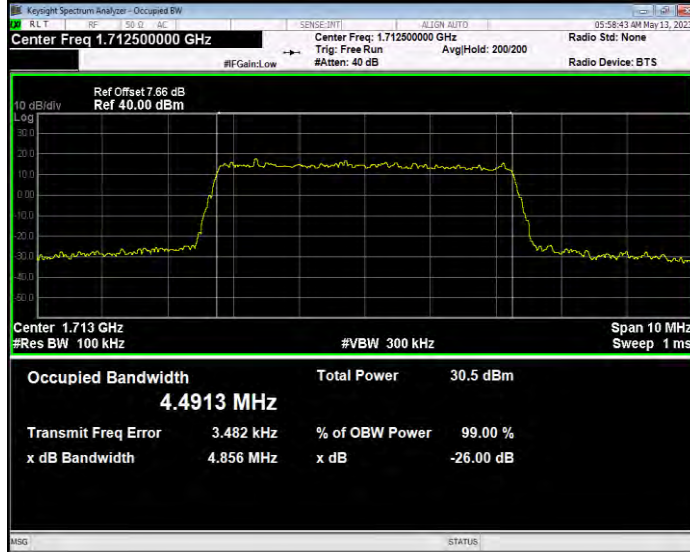

Band4 QPSK BW=5MHz Channel=19975 RB Size=25 Position=#0