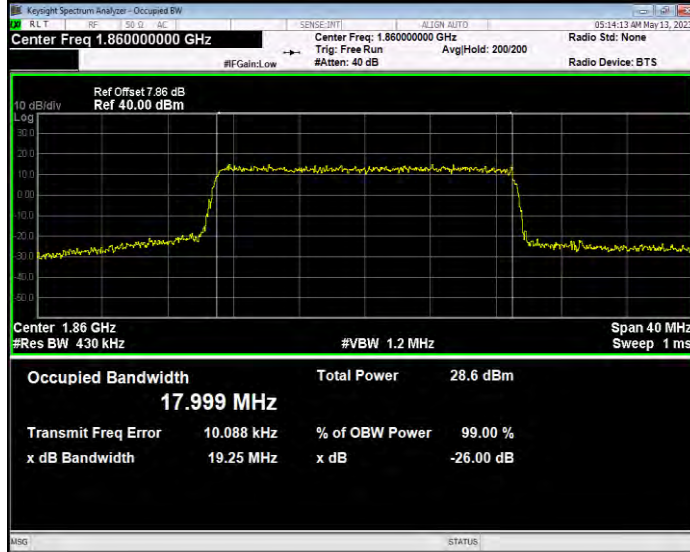

Band2 QAM16 BW=20MHz Channel=18700 RB Size=100 Position=#0