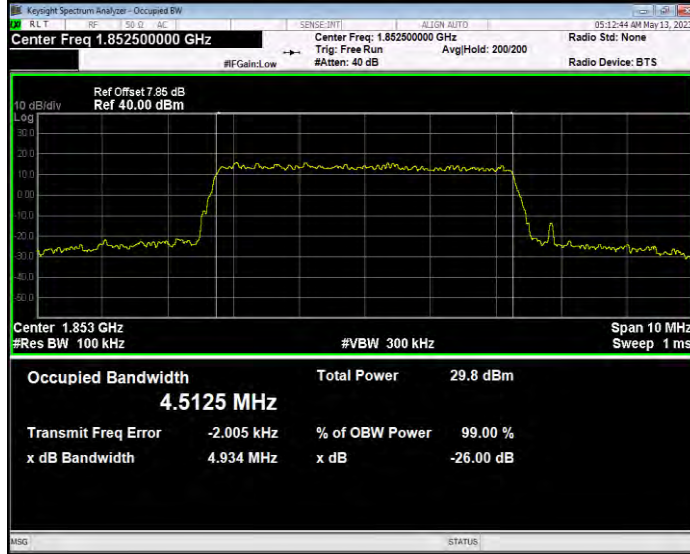

Band2 QAM16 BW=3MHz Channel=18615 RB Size=15 Position=#0

Band2 QAM16 BW=3MHz Channel=18900 RB Size=15 Position=#0

Band2 QAM16 BW=3MHz Channel=19185 RB Size=15 Position=#0

Band2 QAM16 BW=5MHz Channel=18625 RB Size=25 Position=#0