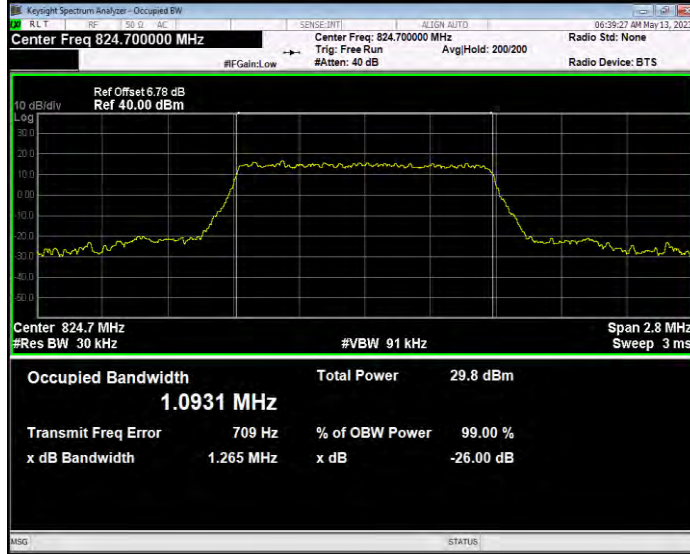

Band5 QAM16 BW=1.4MHz Channel=20407 RB Size=6 Position=#0