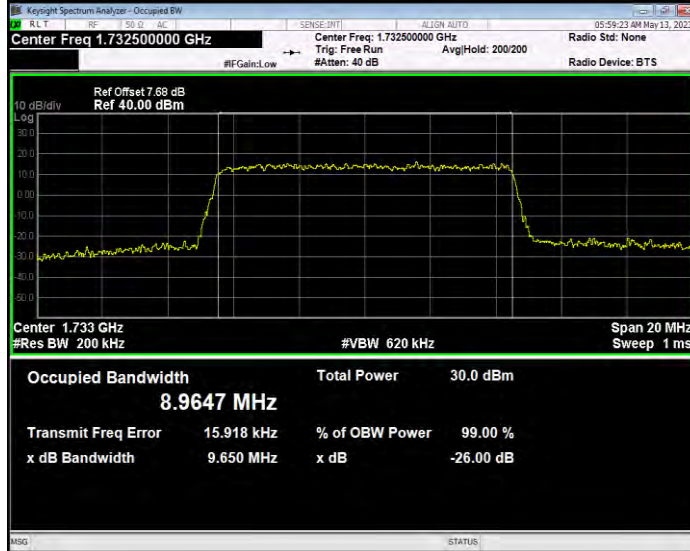

Band4 QAM16 BW=10MHz Channel=20175 RB Size=50 Position=#0