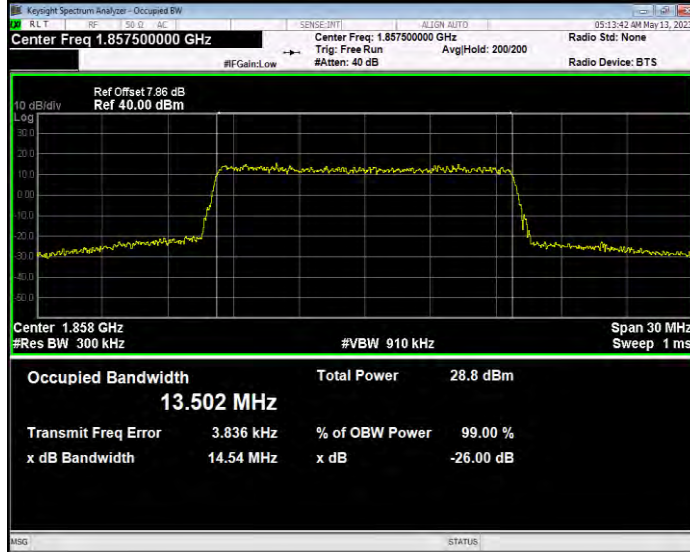

Band2 QAM16 BW=15MHz Channel=18675 RB Size=75 Position=#0