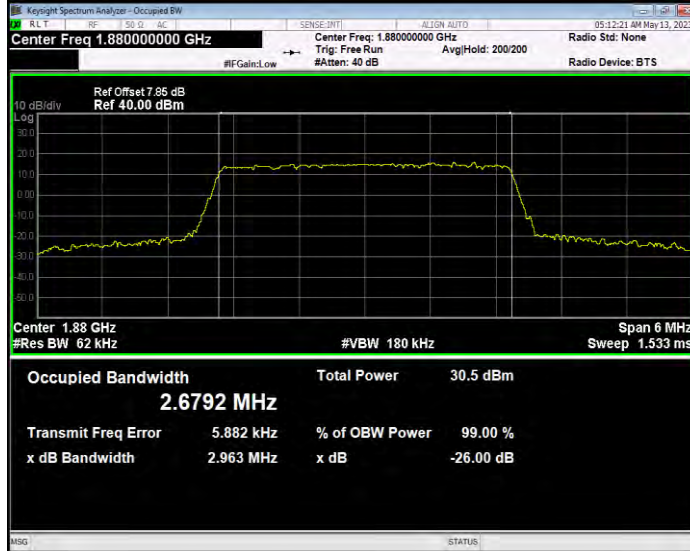

Band2 QAM16 BW=3MHz Channel=18900 RB Size=15 Position=#0