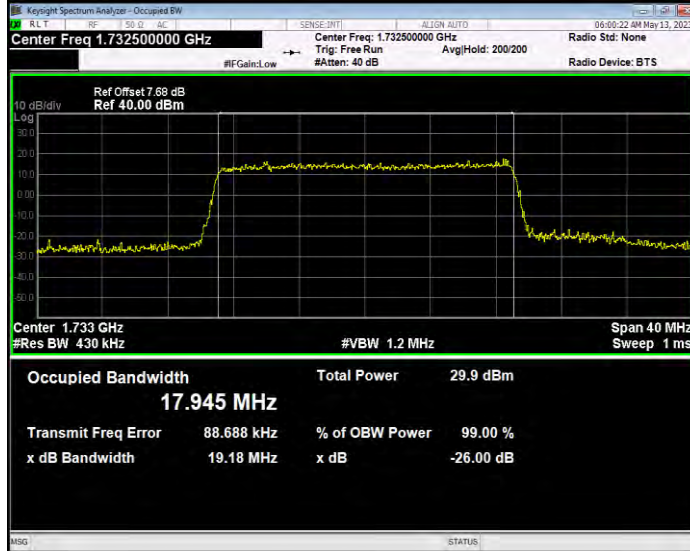

Band4 QAM16 BW=20MHz Channel=20175 RB Size=100 Position=#0