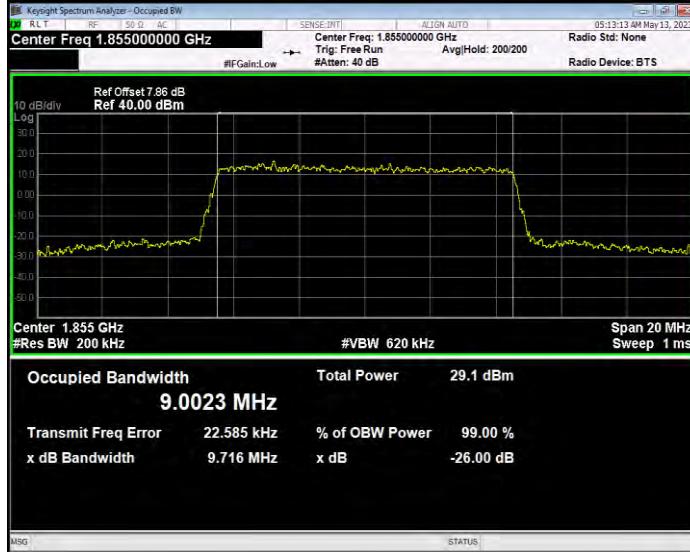

Band2 QAM16 BW=1.4MHz Channel=18607 RB Size=6 Position=#0

Band2 QAM16 BW=1.4MHz Channel=18900 RB Size=6 Position=#0

Band2 QAM16 BW=1.4MHz Channel=19193 RB Size=6 Position=#0

Band2 QAM16 BW=10MHz Channel=18650 RB Size=50 Position=#0