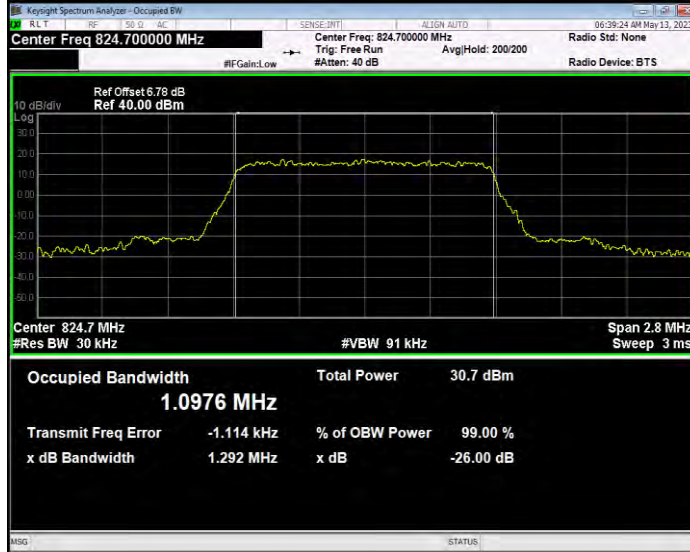

Band5 QPSK BW=1.4MHz Channel=20407 RB Size=6 Position=#0