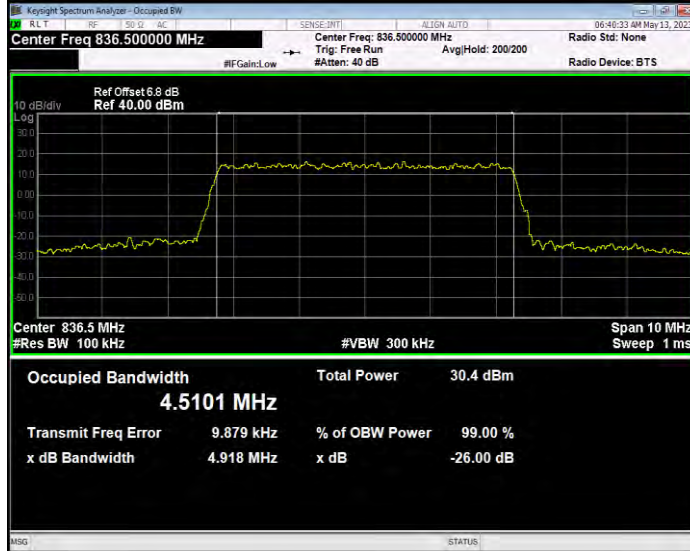

Band5 QAM16 BW=5MHz Channel=20525 RB Size=25 Position=#0