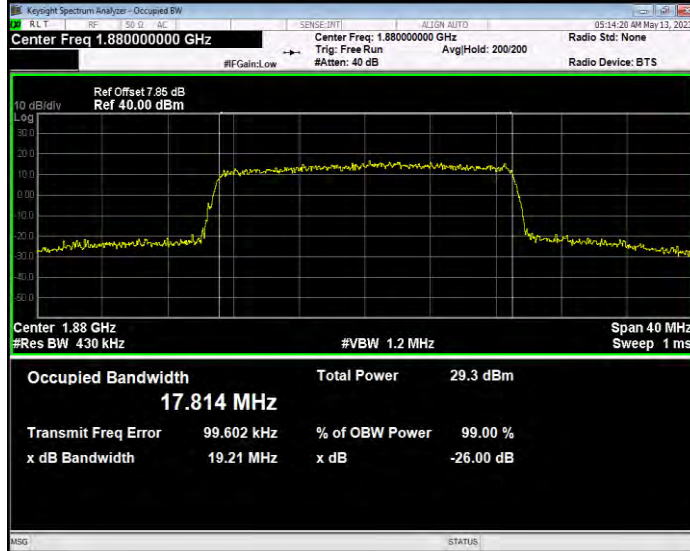

Band2 QAM16 BW=20MHz Channel=18900 RB Size=100 Position=#0