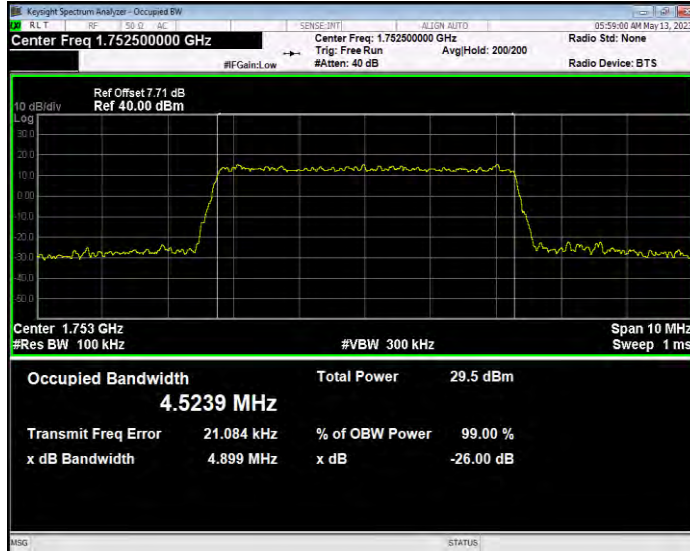

Band4 QAM16 BW=5MHz Channel=20375 RB Size=25 Position=#0