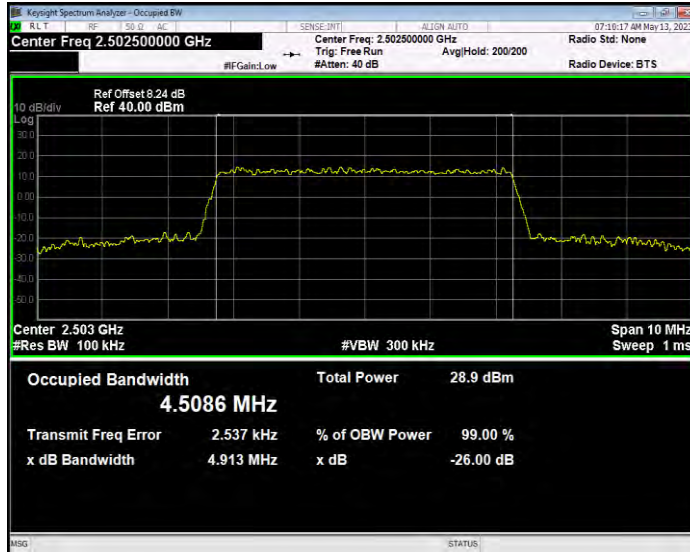

Band7 QAM16 BW=5MHz Channel=20775 RB Size=25 Position=#0