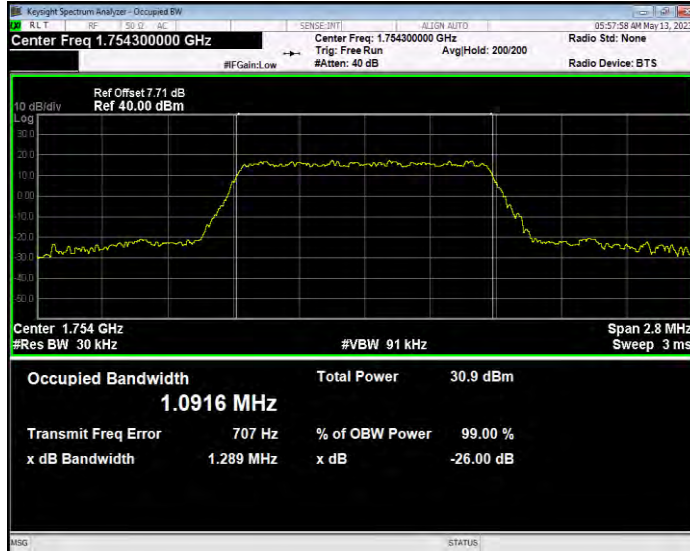

Band4 QPSK BW=1.4MHz Channel=20393 RB Size=6 Position=#0