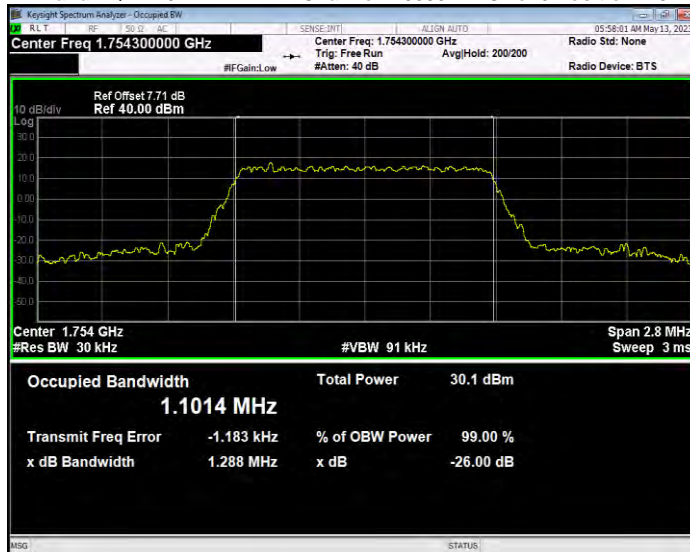

Band4 QAM16 BW=1.4MHz Channel=20393 RB Size=6 Position=#0