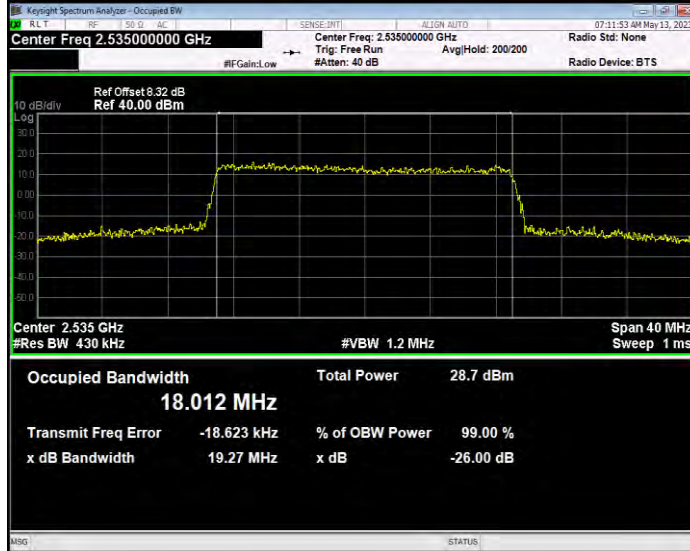

Band7 QAM16 BW=15MHz Channel=21100 RB Size=75 Position=#0

Band7 QAM16 BW=15MHz Channel=21375 RB Size=75 Position=#0

Band7 QAM16 BW=20MHz Channel=20850 RB Size=100 Position=#0

Band7 QAM16 BW=20MHz Channel=21100 RB Size=100 Position=#0