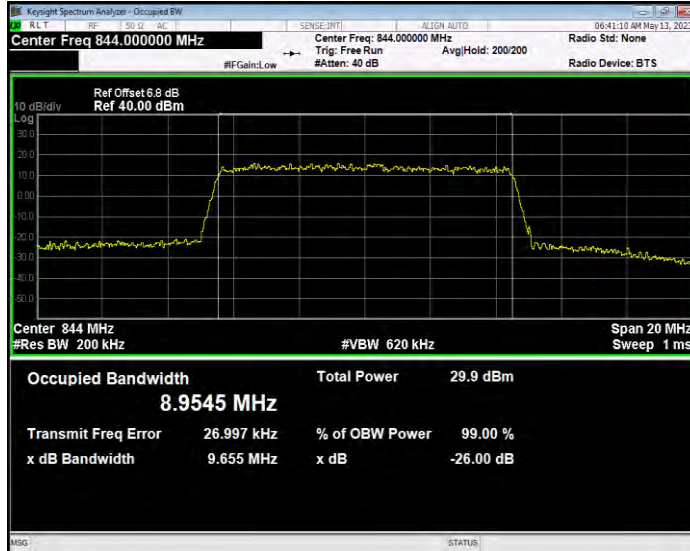

Band5 QAM16 BW=10MHz Channel=20600 RB Size=50 Position=#0