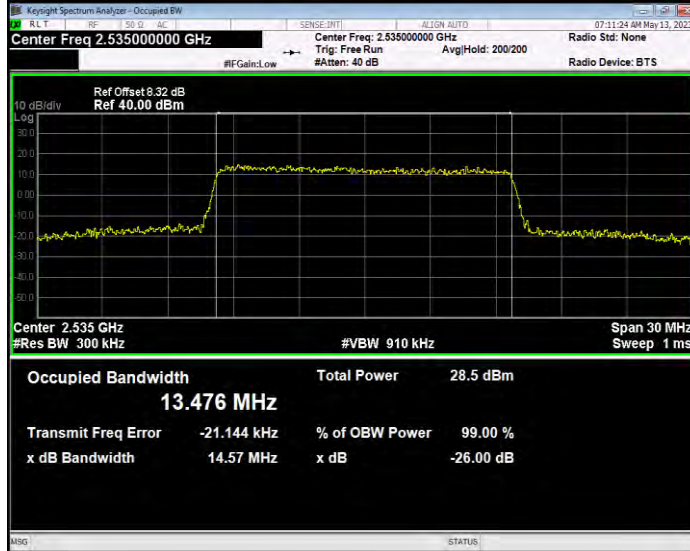

Band7 QAM16 BW=15MHz Channel=21100 RB Size=75 Position=#0