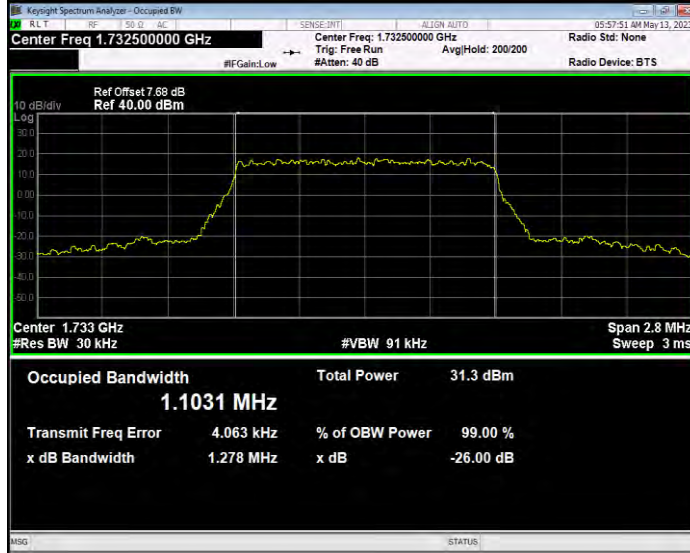

Band4 QAM16 BW=5MHz Channel=20175 RB Size=25 Position=#0

Band4 QAM16 BW=5MHz Channel=20375 RB Size=25 Position=#0

Band4 QPSK BW=1.4MHz Channel=19957 RB Size=6 Position=#0

Band4 QPSK BW=1.4MHz Channel=20175 RB Size=6 Position=#0