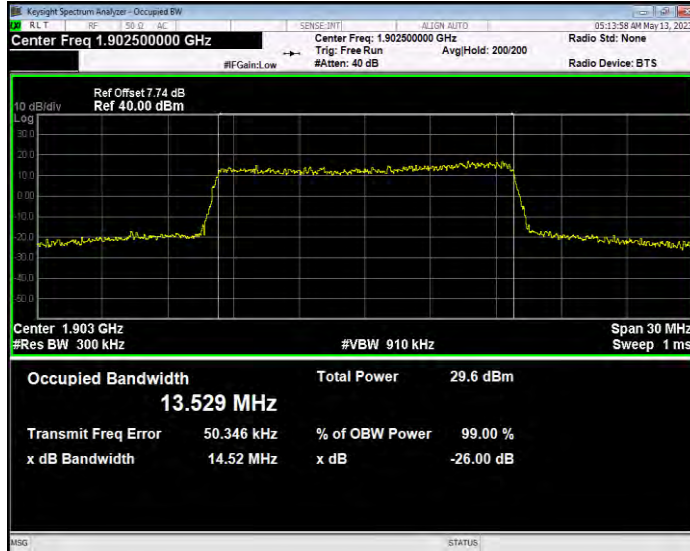

Band2 QAM16 BW=15MHz Channel=19125 RB Size=75 Position=#0