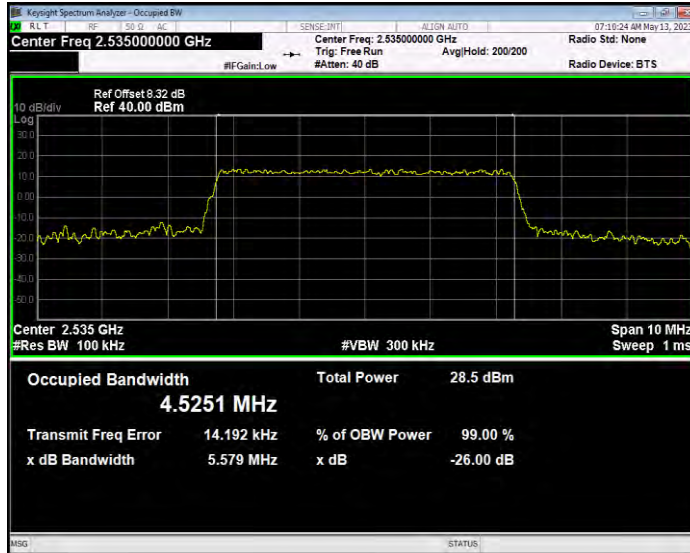

Band7 QAM16 BW=5MHz Channel=21100 RB Size=25 Position=#0