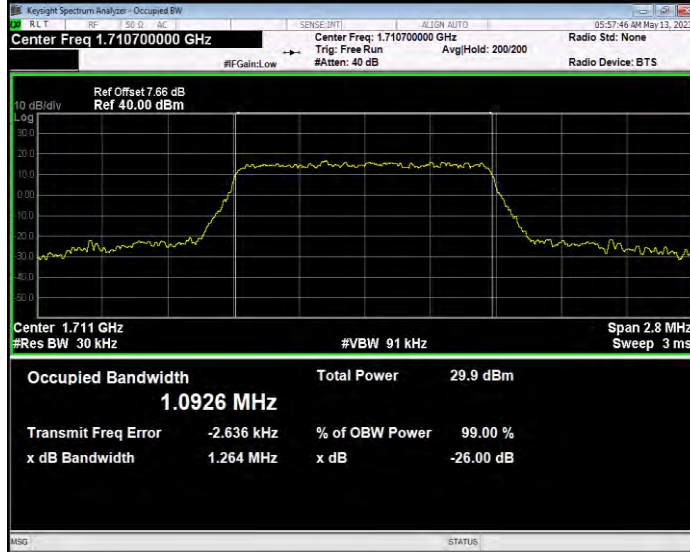

Band4 QAM16 BW=1.4MHz Channel=19957 RB Size=6 Position=#0