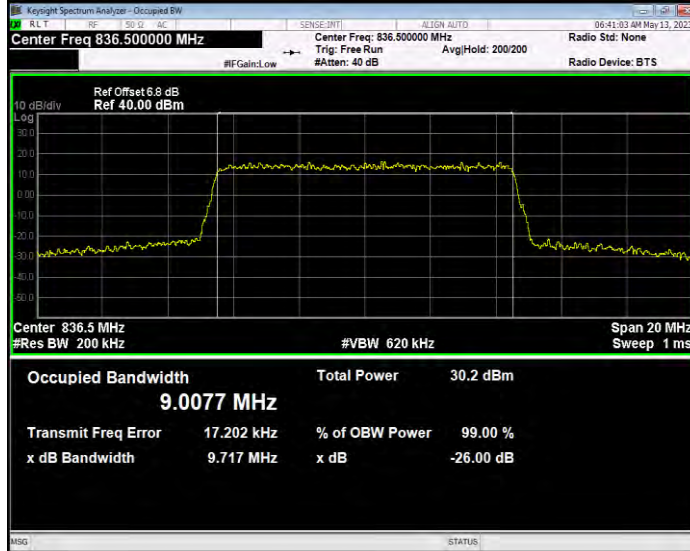

Band5 QAM16 BW=10MHz Channel=20525 RB Size=50 Position=#0