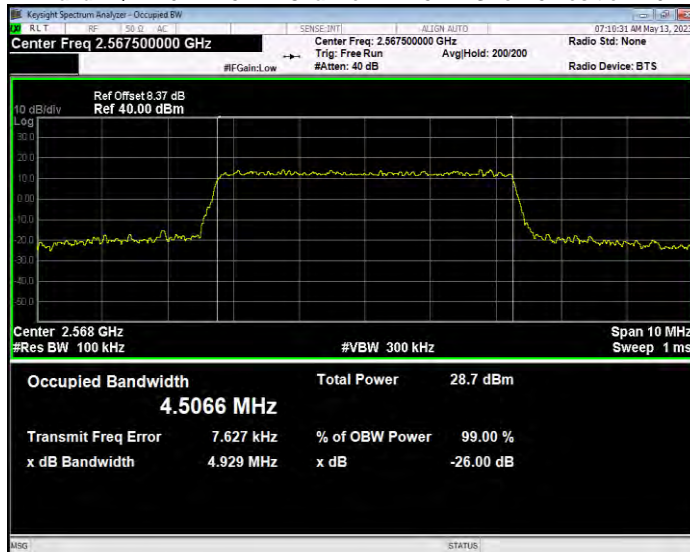

Band7 QAM16 BW=20MHz Channel=21350 RB Size=100 Position=#0

Band7 QAM16 BW=5MHz Channel=20775 RB Size=25 Position=#0

Band7 QAM16 BW=5MHz Channel=21100 RB Size=25 Position=#0

Band7 QAM16 BW=5MHz Channel=21425 RB Size=25 Position=#0