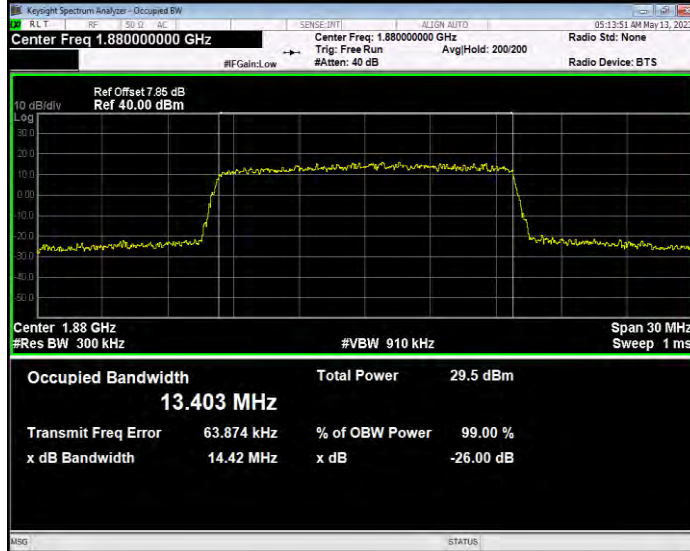

Band2 QAM16 BW=10MHz Channel=18900 RB Size=50 Position=#0

Band2 QAM16 BW=10MHz Channel=19150 RB Size=50 Position=#0

Band2 QAM16 BW=15MHz Channel=18675 RB Size=75 Position=#0

Band2 QAM16 BW=15MHz Channel=18900 RB Size=75 Position=#0