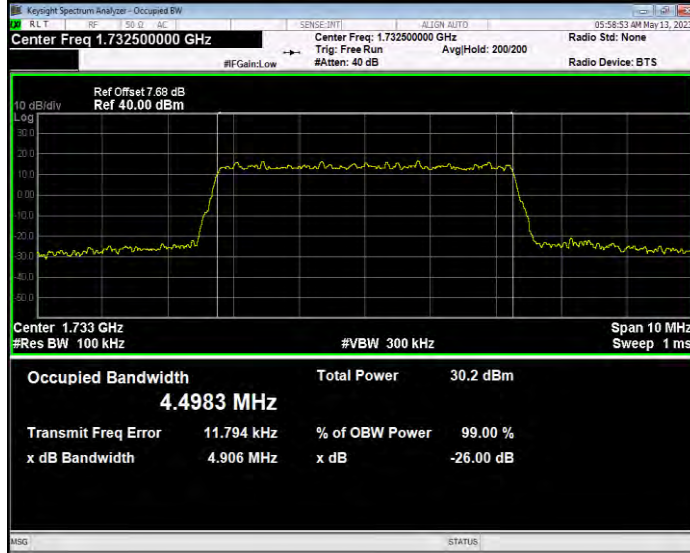

Band4 QAM16 BW=5MHz Channel=20175 RB Size=25 Position=#0