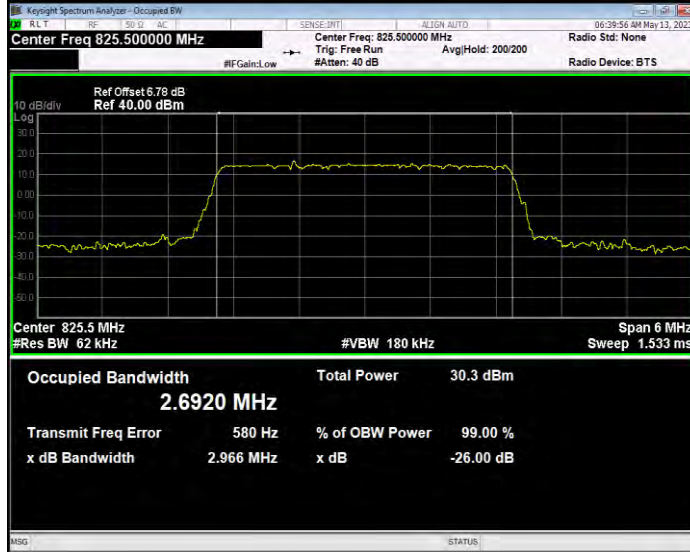

Band5 QAM16 BW=3MHz Channel=20415 RB Size=15 Position=#0