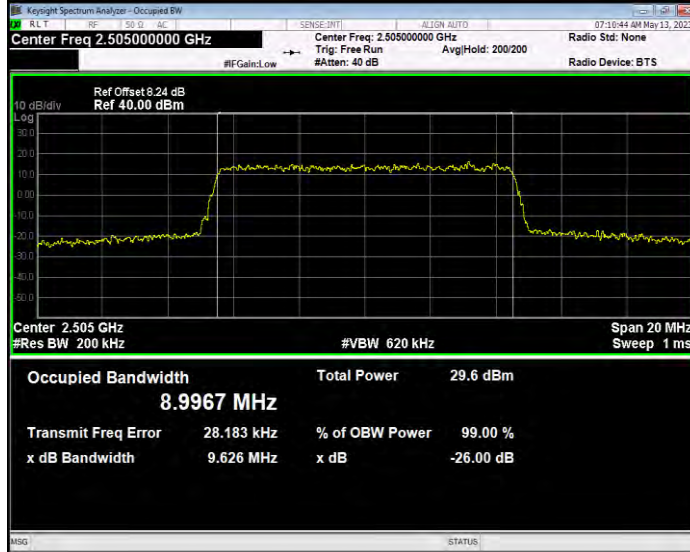

Band7 QPSK BW=10MHz Channel=20800 RB Size=50 Position=#0