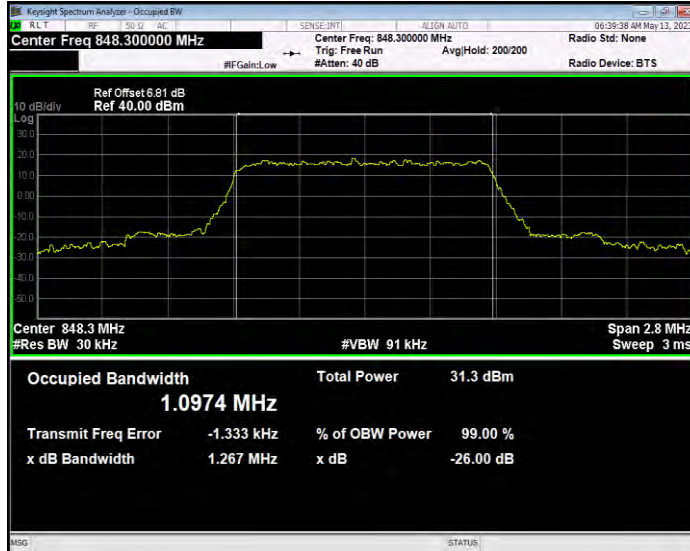

Band5 QPSK BW=1.4MHz Channel=20643 RB Size=6 Position=#0