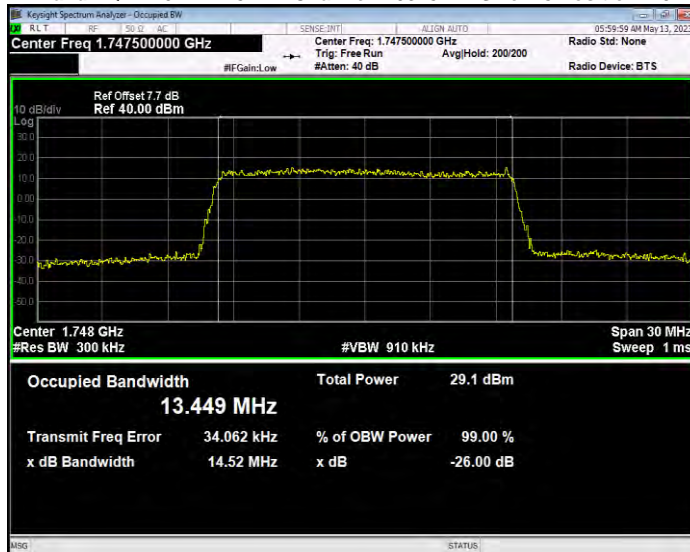

Band4 QAM16 BW=15MHz Channel=20325 RB Size=75 Position=#0