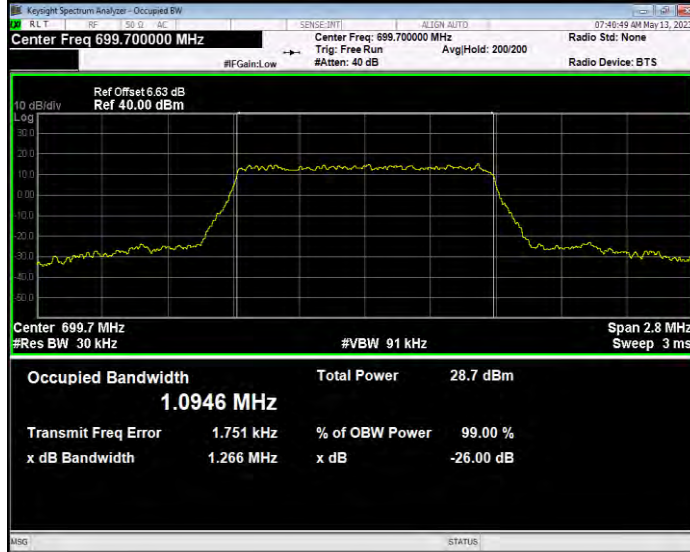

Band12 QAM16 BW=1.4MHz Channel=23017 RB Size=6 Position=#0