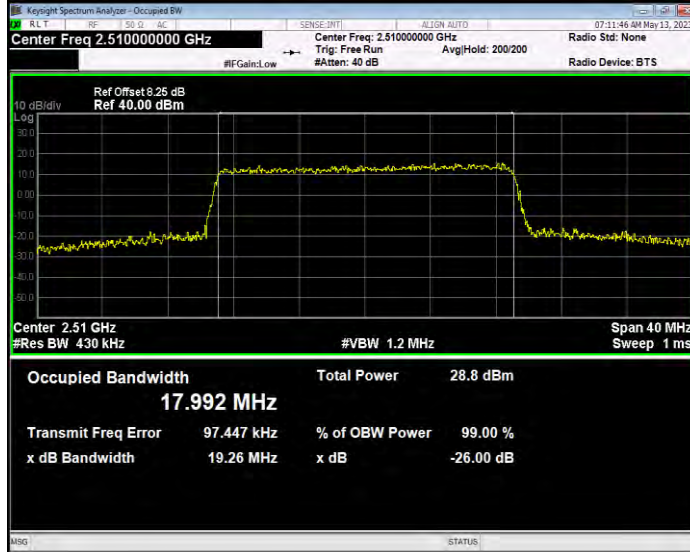

Band7 QAM16 BW=20MHz Channel=20850 RB Size=100 Position=#0