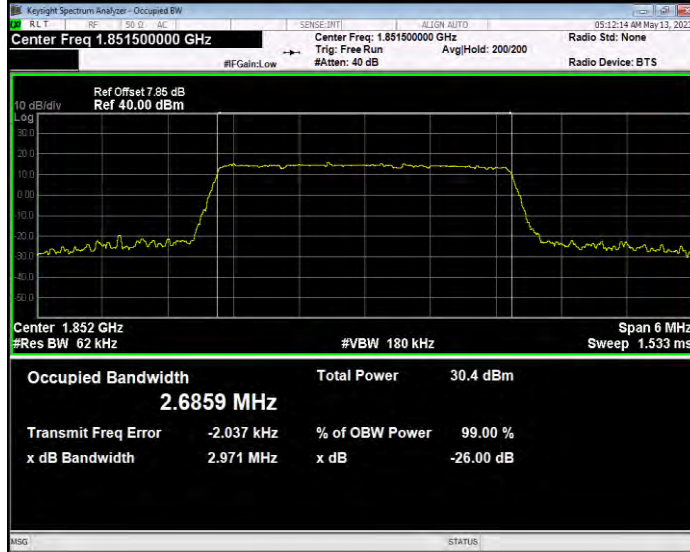

Band2 QAM16 BW=3MHz Channel=18615 RB Size=15 Position=#0