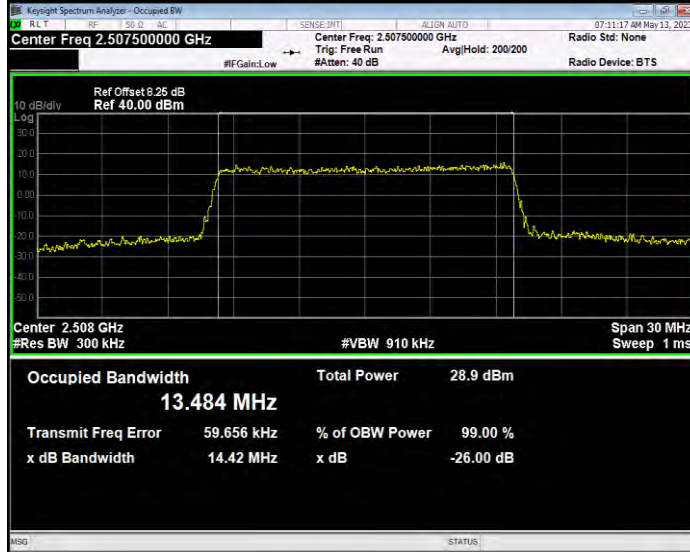

Band7 QAM16 BW=10MHz Channel=20800 RB Size=50 Position=#0

Band7 QAM16 BW=10MHz Channel=21100 RB Size=50 Position=#0

Band7 QAM16 BW=10MHz Channel=21400 RB Size=50 Position=#0

Band7 QAM16 BW=15MHz Channel=20825 RB Size=75 Position=#0