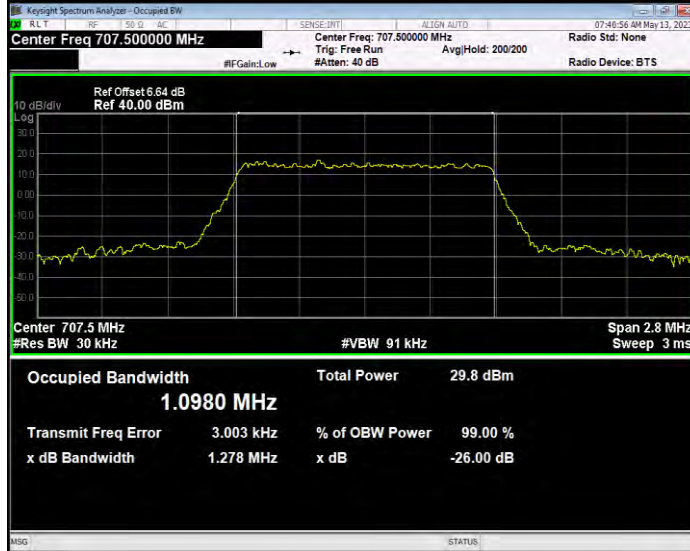

Band12 QAM16 BW=1.4MHz Channel=23095 RB Size=6 Position=#0