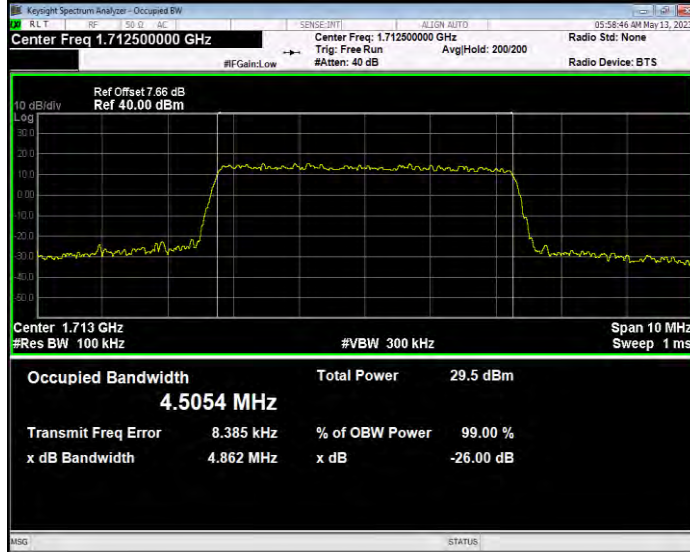

Band4 QAM16 BW=3MHz Channel=19965 RB Size=15 Position=#0

Band4 QAM16 BW=3MHz Channel=20175 RB Size=15 Position=#0

Band4 QAM16 BW=3MHz Channel=20385 RB Size=15 Position=#0

Band4 QAM16 BW=5MHz Channel=19975 RB Size=25 Position=#0