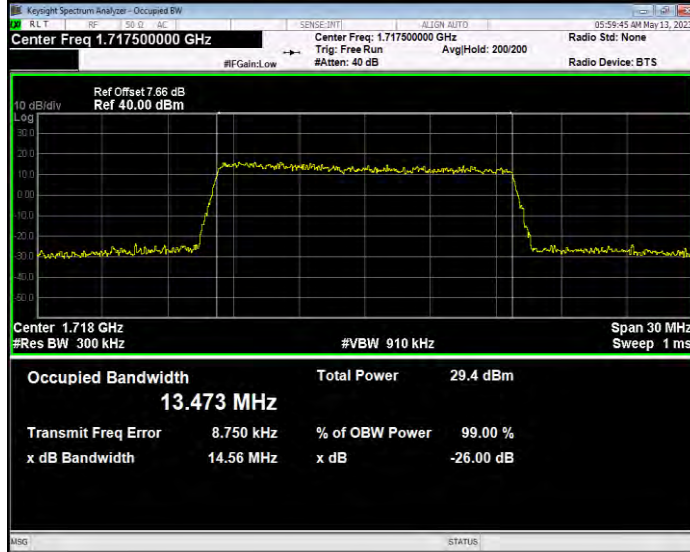

Band4 QAM16 BW=15MHz Channel=20025 RB Size=75 Position=#0