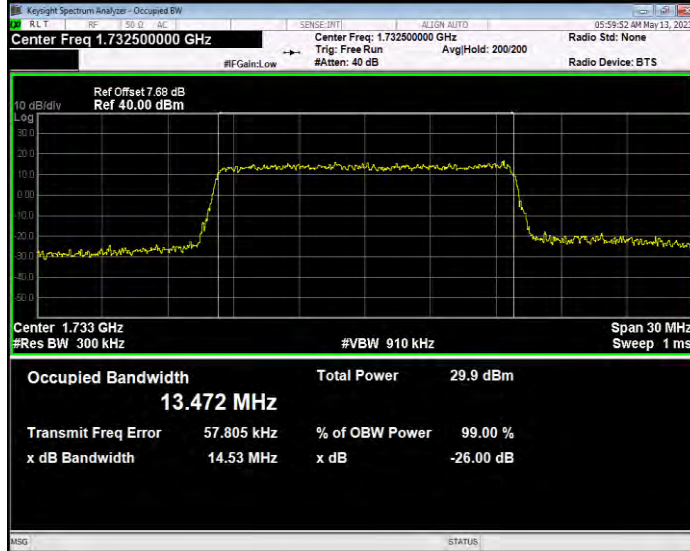

Band4 QAM16 BW=10MHz Channel=20175 RB Size=50 Position=#0

Band4 QAM16 BW=10MHz Channel=20350 RB Size=50 Position=#0

Band4 QAM16 BW=15MHz Channel=20025 RB Size=75 Position=#0

Band4 QAM16 BW=15MHz Channel=20175 RB Size=75 Position=#0