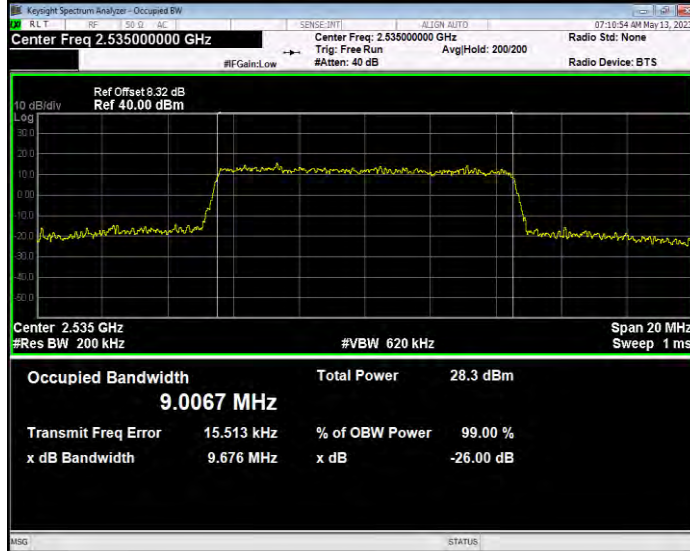

Band7 QAM16 BW=10MHz Channel=21100 RB Size=50 Position=#0