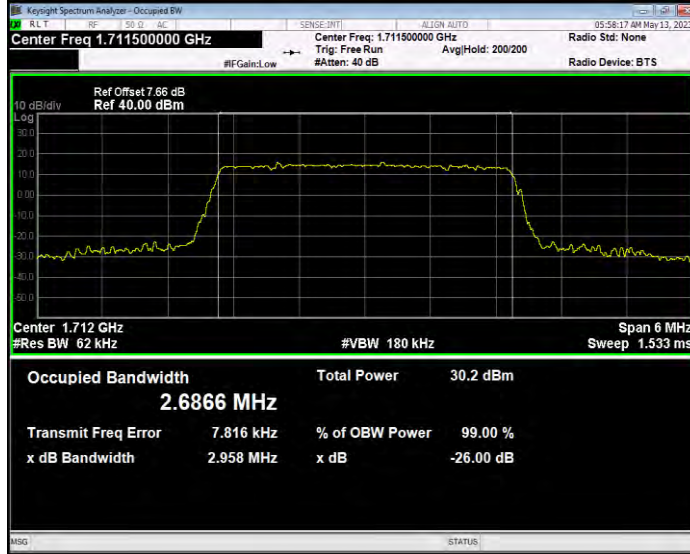

Band4 QAM16 BW=3MHz Channel=19965 RB Size=15 Position=#0