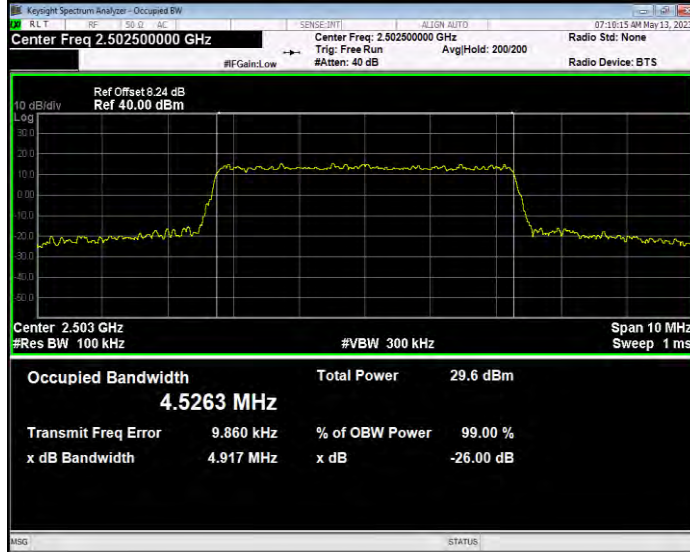

Band7 QPSK BW=5MHz Channel=20775 RB Size=25 Position=#0