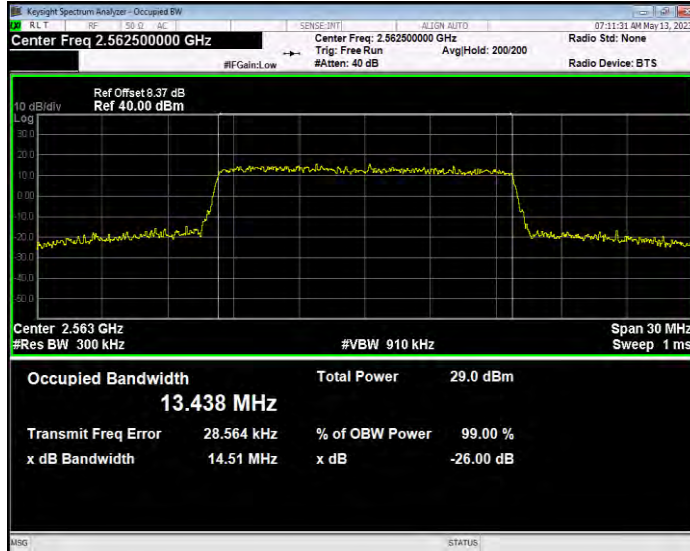

Band7 QAM16 BW=15MHz Channel=21375 RB Size=75 Position=#0