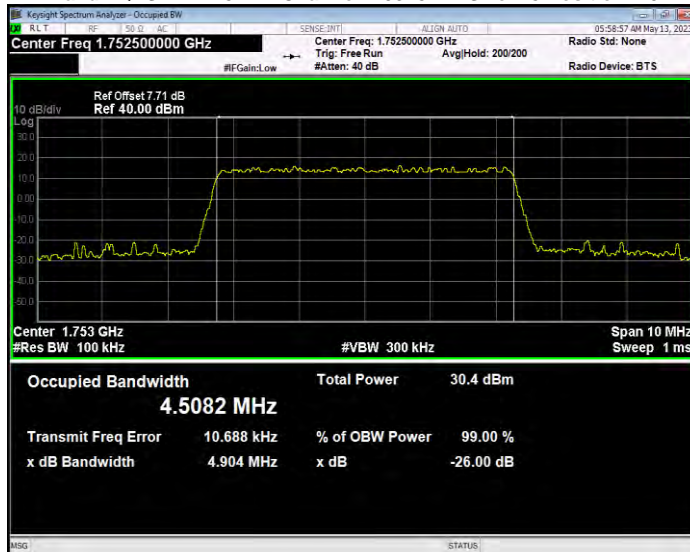

Band4 QPSK BW=3MHz Channel=20385 RB Size=15 Position=#0

Band4 QPSK BW=5MHz Channel=19975 RB Size=25 Position=#0

Band4 QPSK BW=5MHz Channel=20175 RB Size=25 Position=#0

Band4 QPSK BW=5MHz Channel=20375 RB Size=25 Position=#0