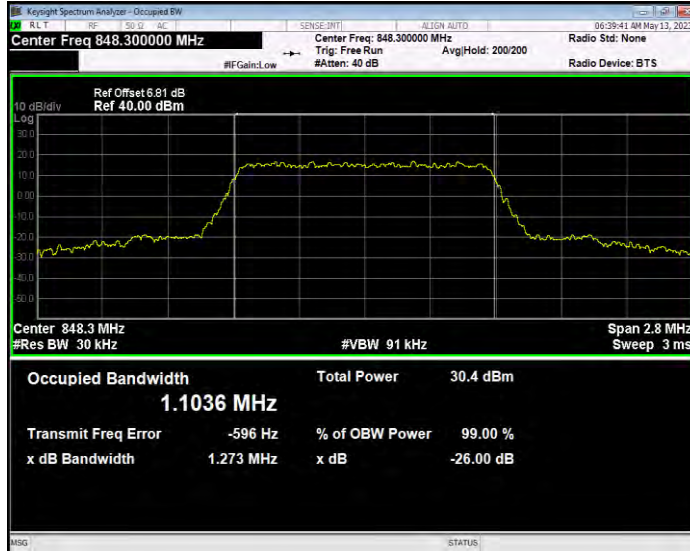

Band5 QAM16 BW=1.4MHz Channel=20643 RB Size=6 Position=#0