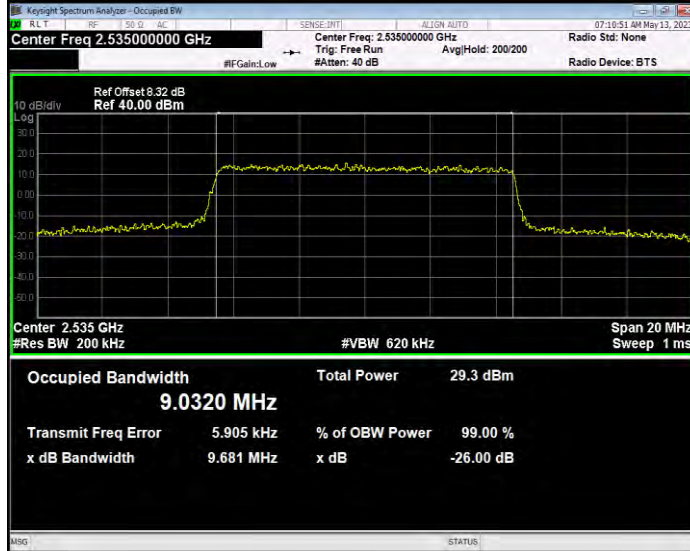

Band7 QPSK BW=10MHz Channel=21100 RB Size=50 Position=#0