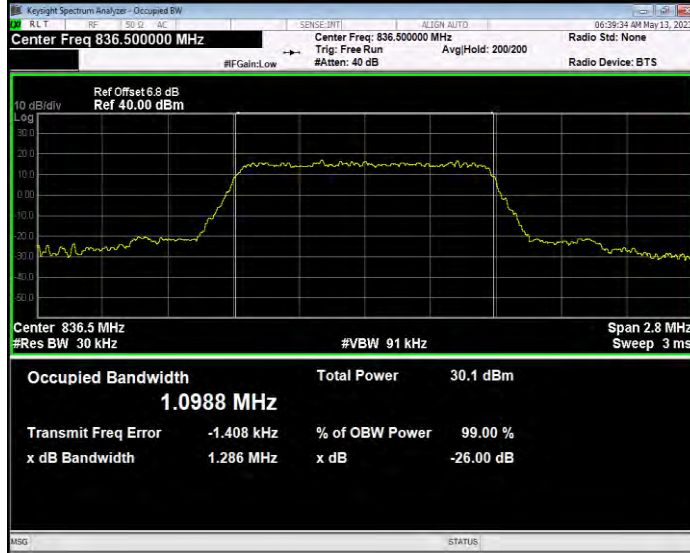

Band5 QAM16 BW=1.4MHz Channel=20525 RB Size=6 Position=#0