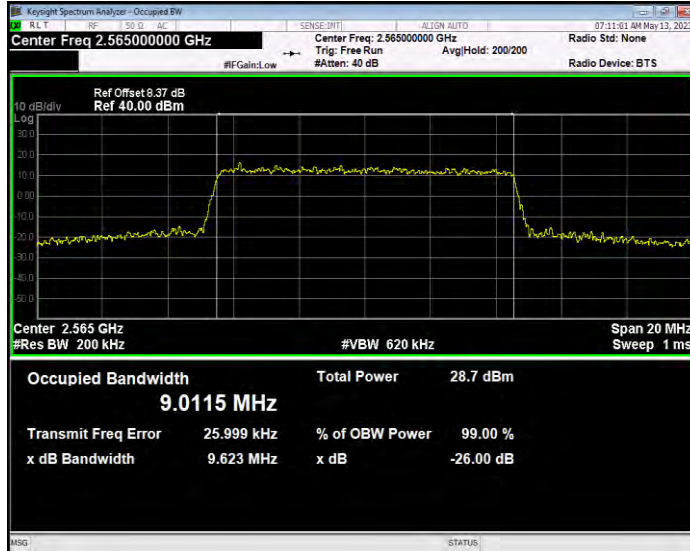

Band7 QAM16 BW=10MHz Channel=21400 RB Size=50 Position=#0