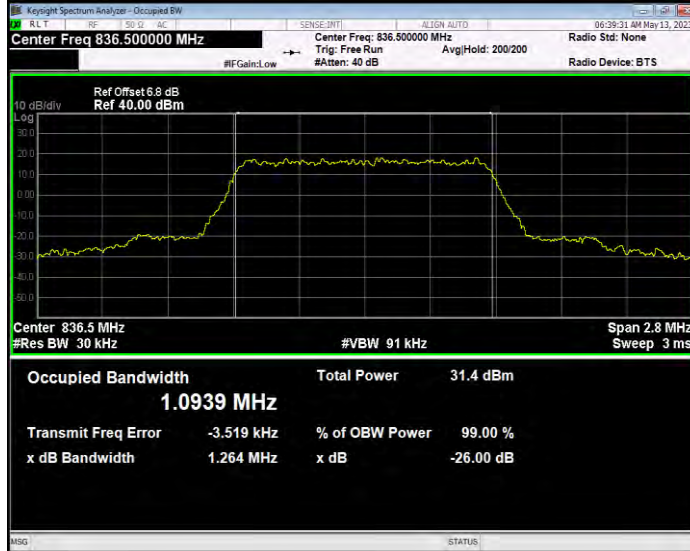

Band5 QPSK BW=1.4MHz Channel=20525 RB Size=6 Position=#0