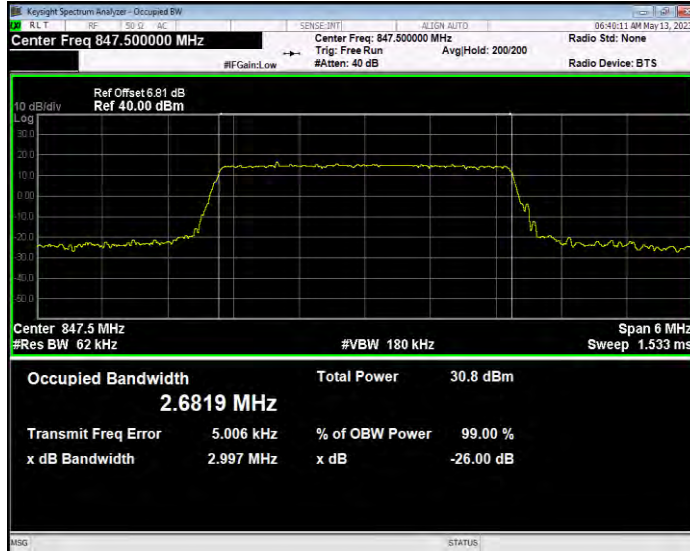

Band5 QAM16 BW=3MHz Channel=20635 RB Size=15 Position=#0