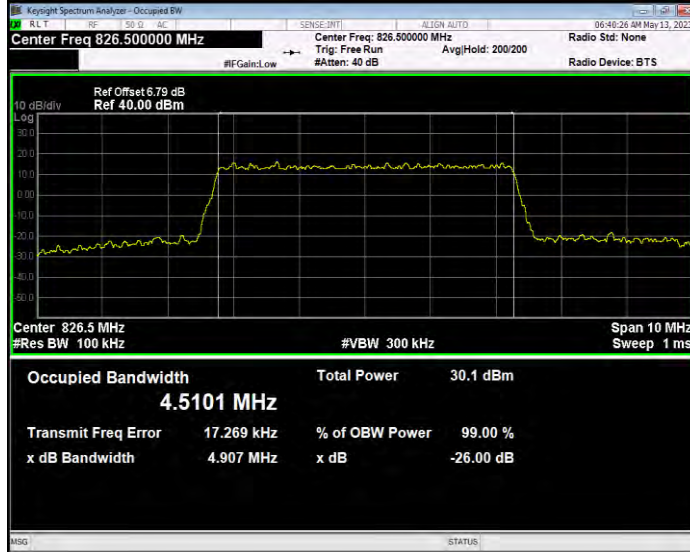

Band5 QAM16 BW=5MHz Channel=20425 RB Size=25 Position=#0