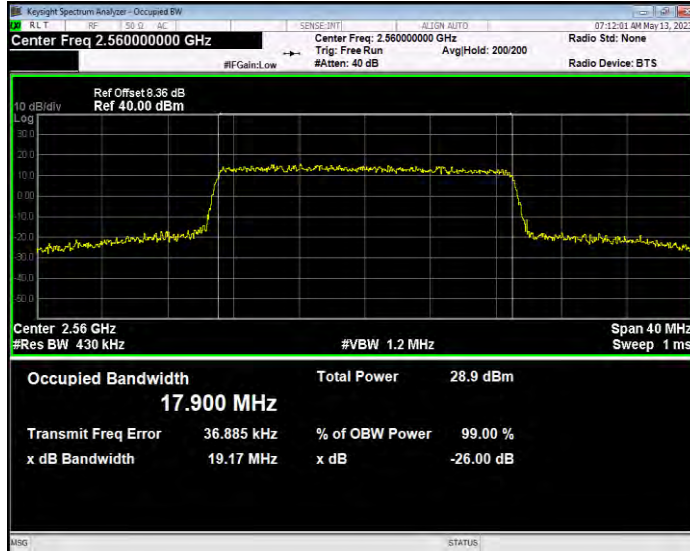

Band7 QAM16 BW=20MHz Channel=21350 RB Size=100 Position=#0