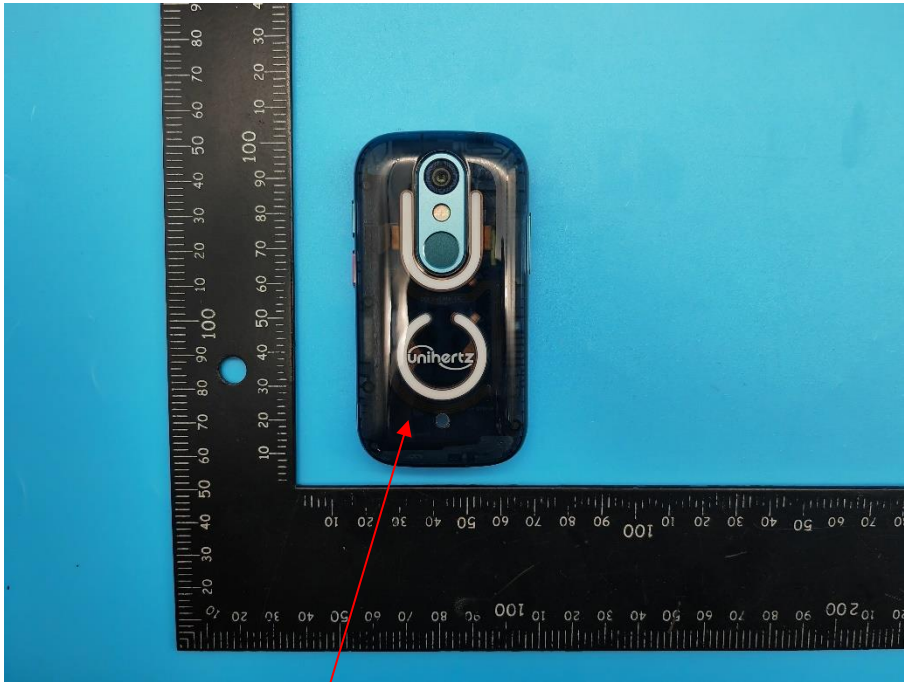

## Label

Jelly Star Smart phone  
Model: Jelly Star  
FCC ID: 2AK6CJELLYSTAR