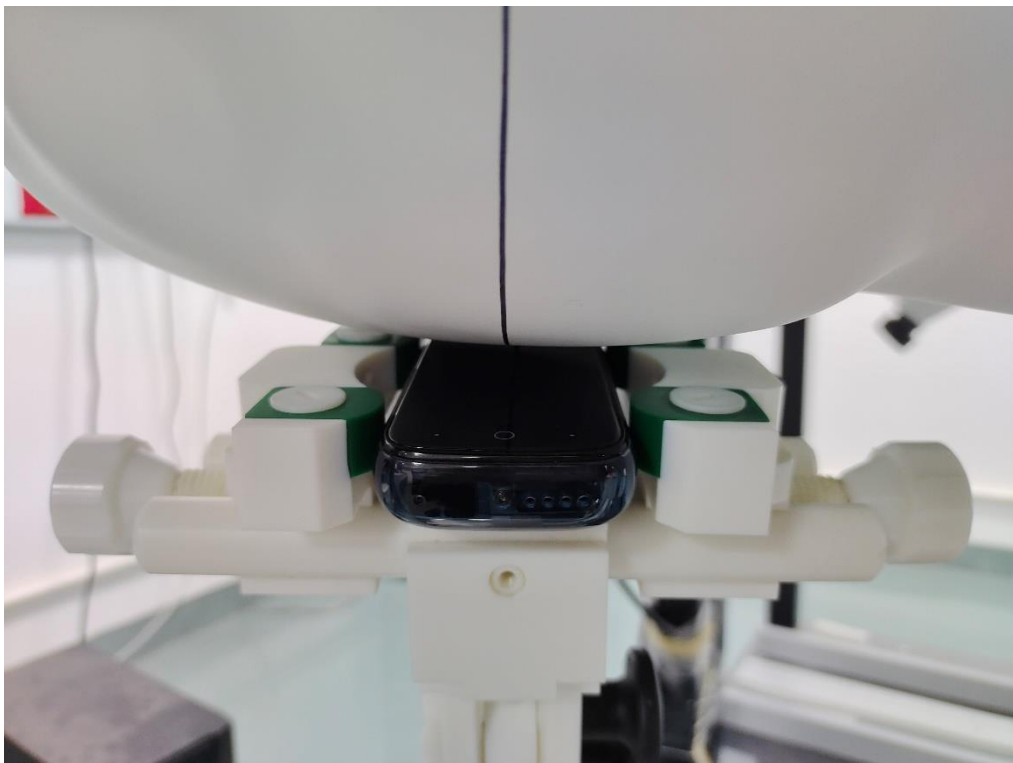

2AK6CJELLYSTAR _SAR Setup photos

Right Touch

Right Tilt

Left Touch

Left Tilt

Body Front side (separation distance is 10mm)

Body Back side (separation distance is 10mm)

Body Left side (separation distance is 10mm)

Body Right side (separation distance is 10mm)

Body Bottom side (separation distance is 10mm)

Body Top side (separation distance is 10mm)