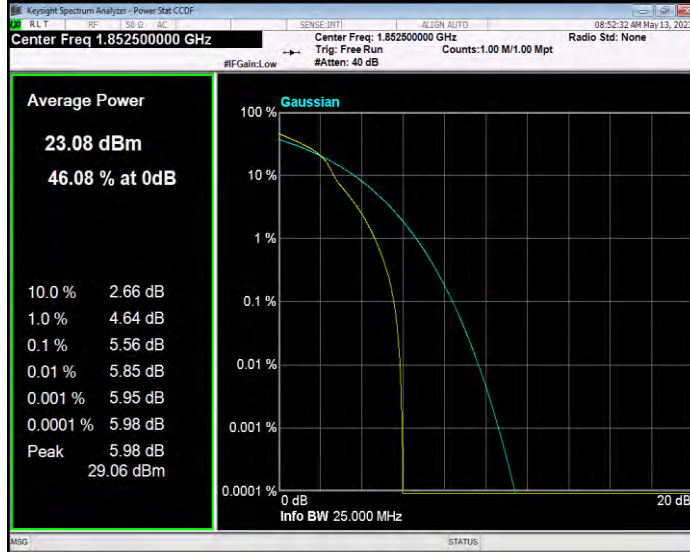

Band25 QAM16 BW=5MHz Channel=26065 RB Size=1 Position=#0