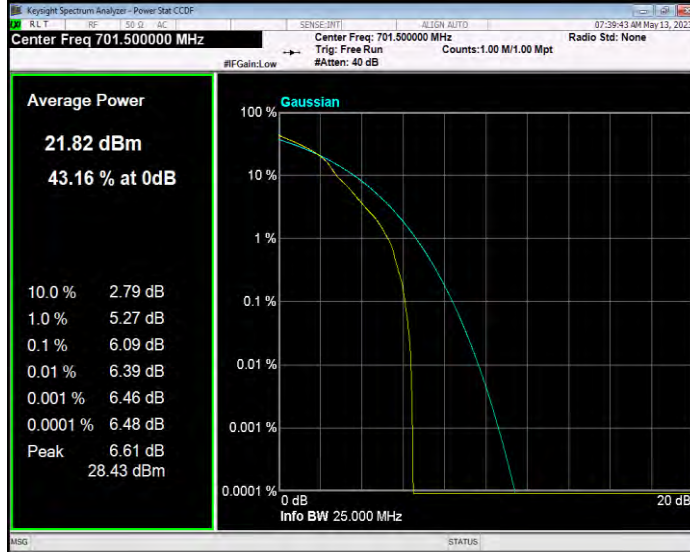

Band12 QAM16 BW=3MHz Channel=23025 RB Size=1 Position=#0

Band12 QAM16 BW=3MHz Channel=23095 RB Size=1 Position=#0

Band12 QAM16 BW=3MHz Channel=23165 RB Size=1 Position=#0

Band12 QAM16 BW=5MHz Channel=23035 RB Size=1 Position=#0