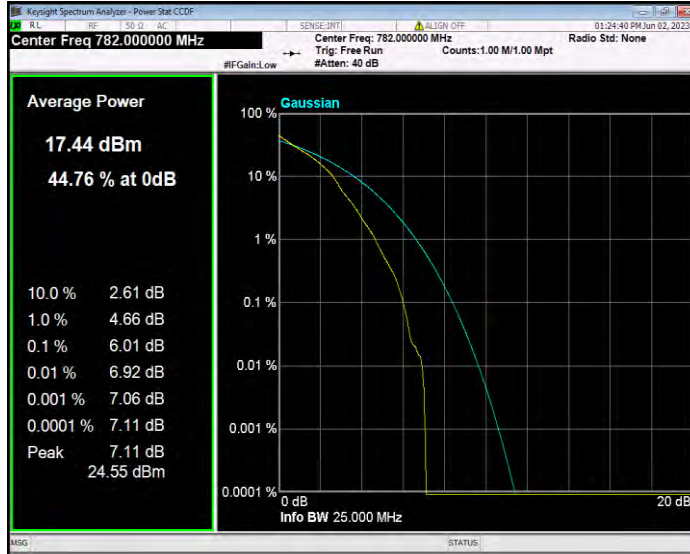

Band13 QPSK BW=10MHz Channel=23230 RB Size=1 Position=#0