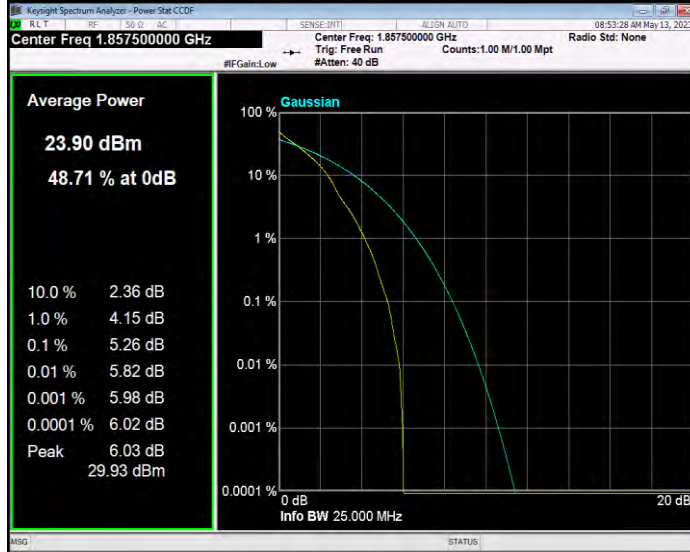

Band25 QPSK BW=15MHz Channel=26115 RB Size=1 Position=#0