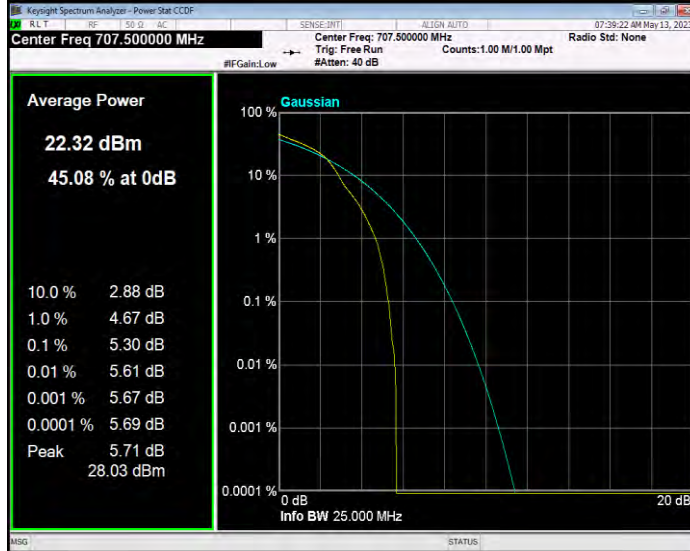

Band12 QAM16 BW=3MHz Channel=23095 RB Size=1 Position=#0