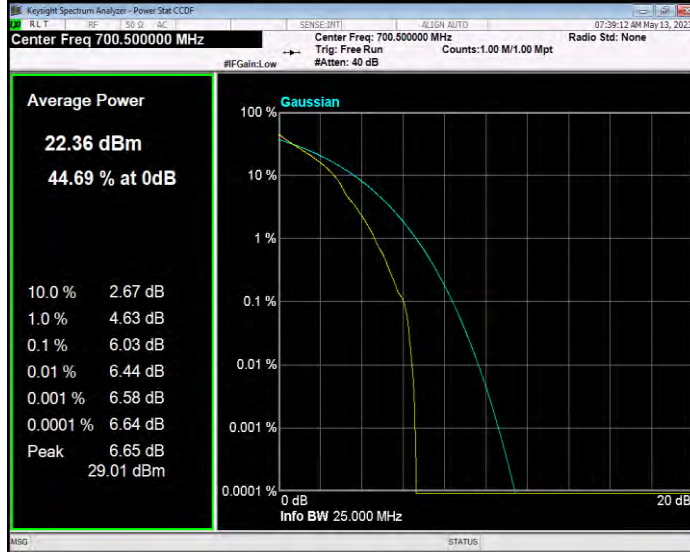

Band12 QPSK BW=3MHz Channel=23025 RB Size=1 Position=#0