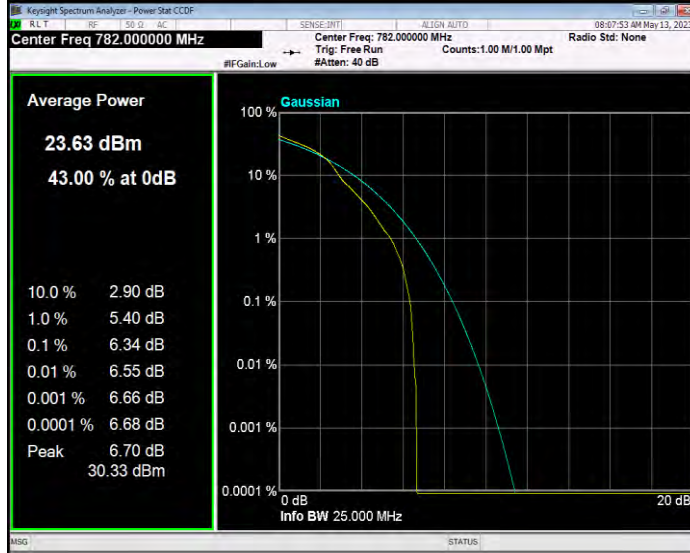

Band13 QAM16 BW=10MHz Channel=23230 RB Size=1 Position=#0