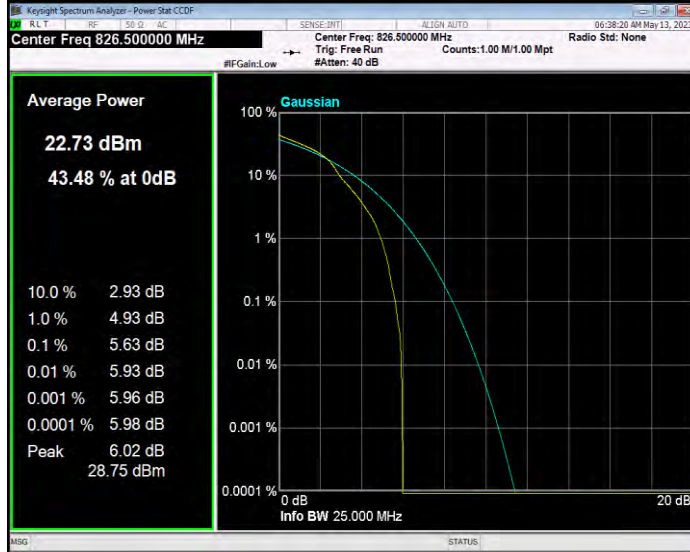

Band5 QAM16 BW=3MHz Channel=20415 RB Size=1 Position=#0

Band5 QAM16 BW=3MHz Channel=20525 RB Size=1 Position=#0

Band5 QAM16 BW=3MHz Channel=20635 RB Size=1 Position=#0

Band5 QAM16 BW=5MHz Channel=20425 RB Size=1 Position=#0