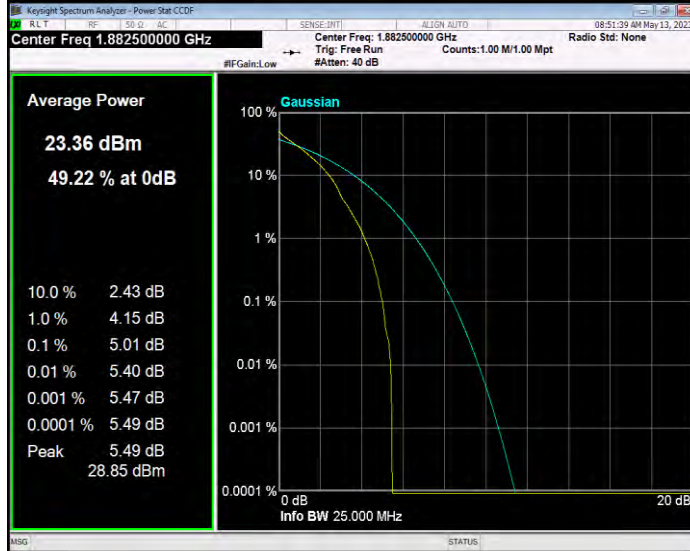

Band25 QPSK BW=1.4MHz Channel=26365 RB Size=1 Position=#0