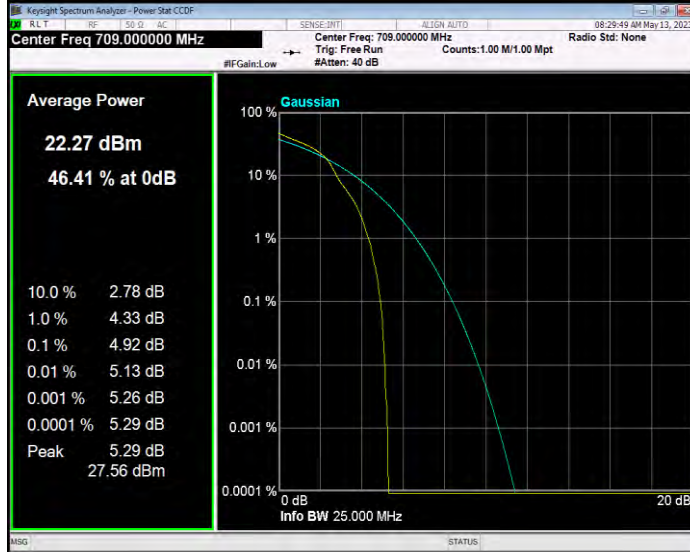

Band17 QAM16 BW=10MHz Channel=23780 RB Size=1 Position=#0