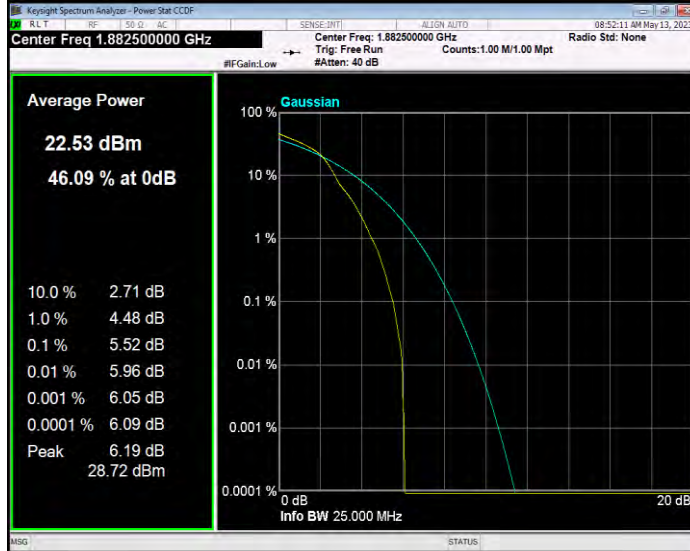

Band25 QAM16 BW=20MHz Channel=26365 RB Size=1 Position=#0

Band25 QAM16 BW=20MHz Channel=26590 RB Size=1 Position=#0

Band25 QAM16 BW=3MHz Channel=26055 RB Size=1 Position=#0

Band25 QAM16 BW=3MHz Channel=26365 RB Size=1 Position=#0