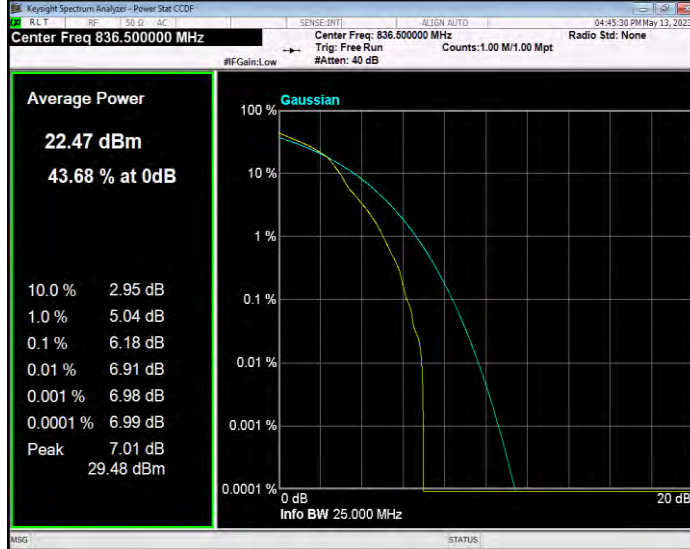

Band25 QPSK BW=5MHz Channel=26365 RB Size=1 Position=#0

Band25 QPSK BW=5MHz Channel=26665 RB Size=1 Position=#0

Band26(824-849) QAM16 BW=1.4MHz Channel=26797 RB Size=1 Position=#0

Band26(824-849) QAM16 BW=1.4MHz Channel=26915 RB Size=1 Position=#0