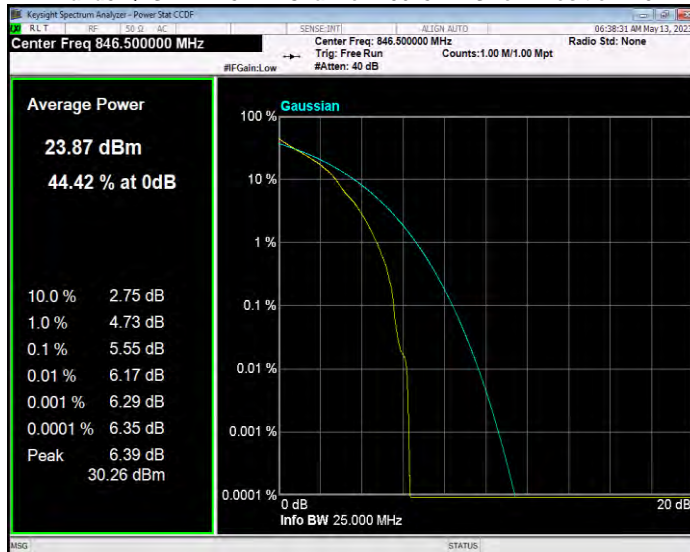

Band5 QPSK BW=5MHz Channel=20625 RB Size=1 Position=#0