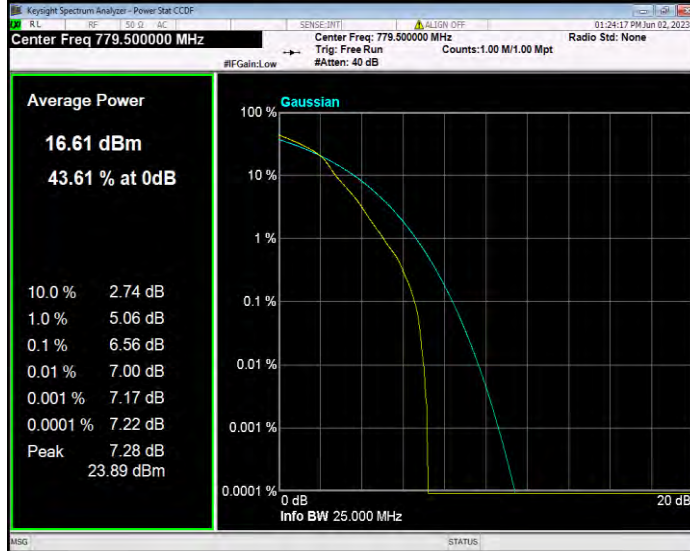

Band12 QPSK BW=5MHz Channel=23095 RB Size=1 Position=#0

Band12 QPSK BW=5MHz Channel=23155 RB Size=1 Position=#0

Band13 16QAM BW=10MHz Channel=23230 RB Size=1 Position=#0

Band13 16QAM BW=5MHz Channel=23205 RB Size=1 Position=#0