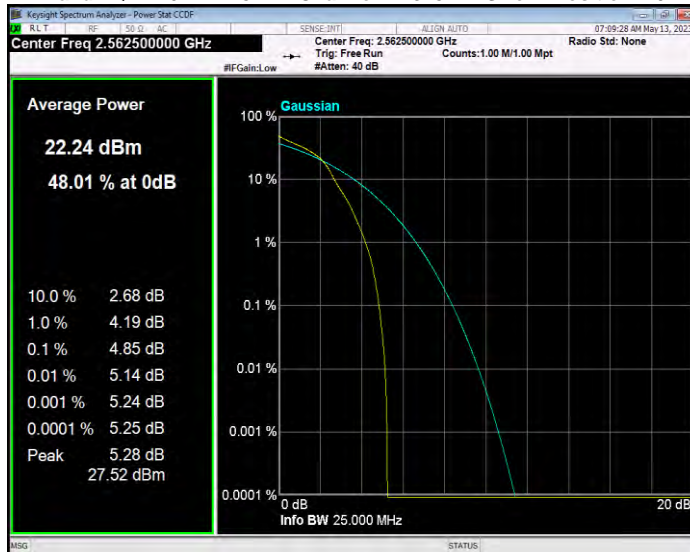

Band7 QAM16 BW=10MHz Channel=21400 RB Size=1 Position=#0

Band7 QAM16 BW=15MHz Channel=20825 RB Size=1 Position=#0

Band7 QAM16 BW=15MHz Channel=21100 RB Size=1 Position=#0

Band7 QAM16 BW=15MHz Channel=21375 RB Size=1 Position=#0