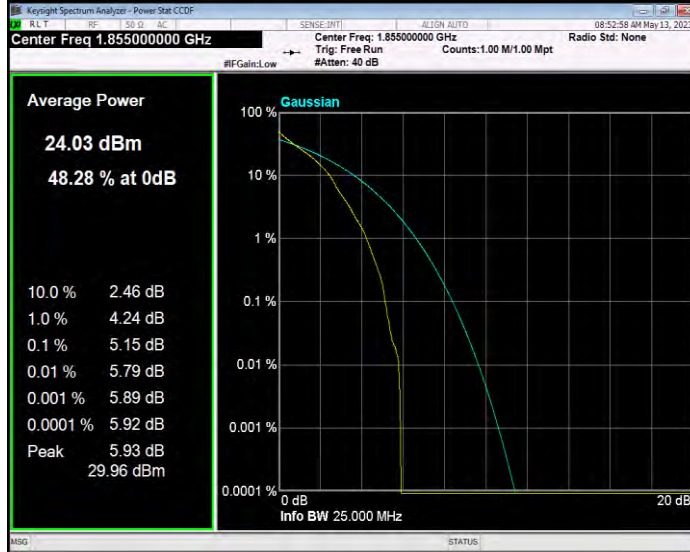

Band25 QPSK BW=1.4MHz Channel=26047 RB Size=1 Position=#0

Band25 QPSK BW=1.4MHz Channel=26365 RB Size=1 Position=#0

Band25 QPSK BW=1.4MHz Channel=26683 RB Size=1 Position=#0

Band25 QPSK BW=10MHz Channel=26090 RB Size=1 Position=#0