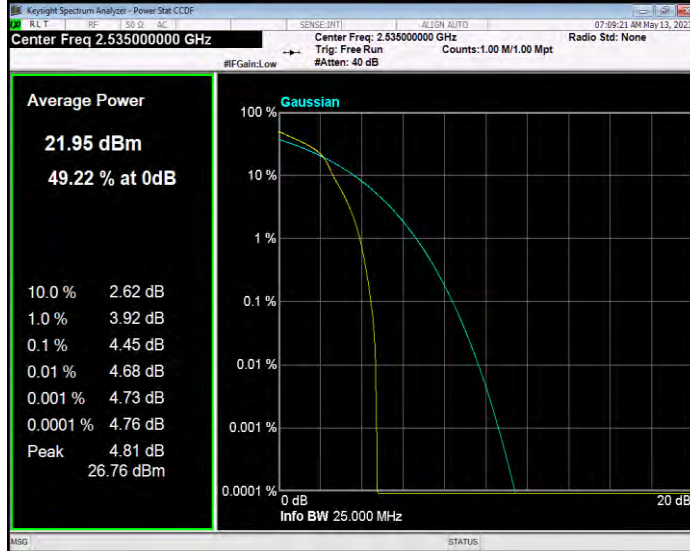

Band7 QAM16 BW=15MHz Channel=21100 RB Size=1 Position=#0