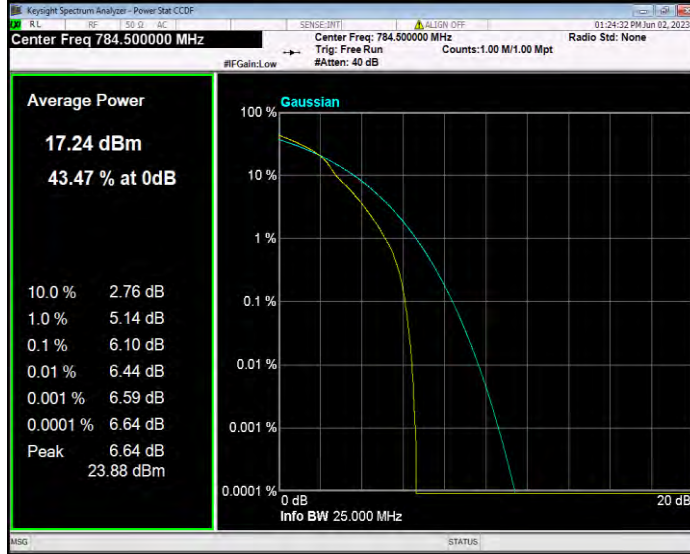

Band13 16QAM BW=5MHz Channel=23255 RB Size=1 Position=#0