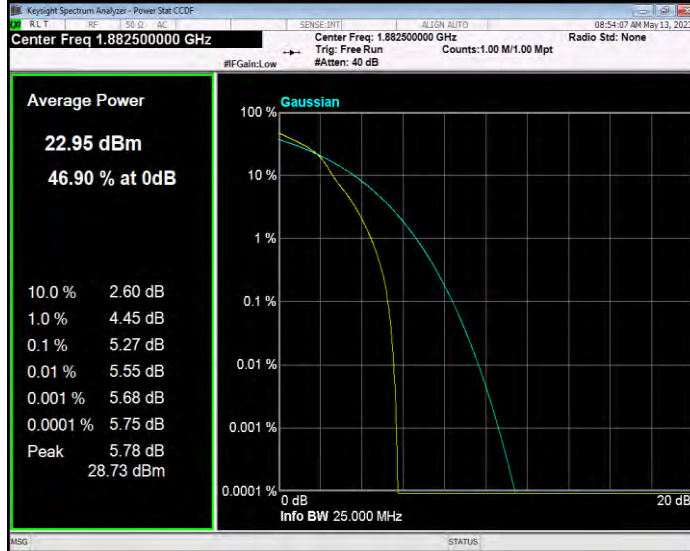

Band25 QAM16 BW=20MHz Channel=26365 RB Size=1 Position=#0