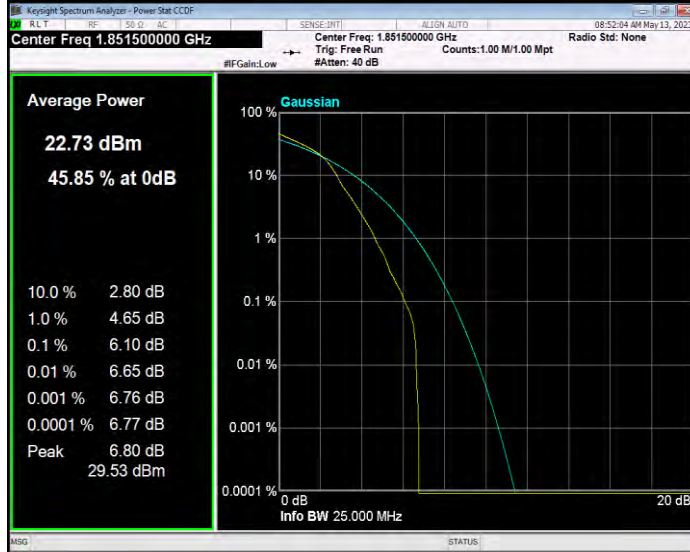

Band25 QAM16 BW=3MHz Channel=26055 RB Size=1 Position=#0