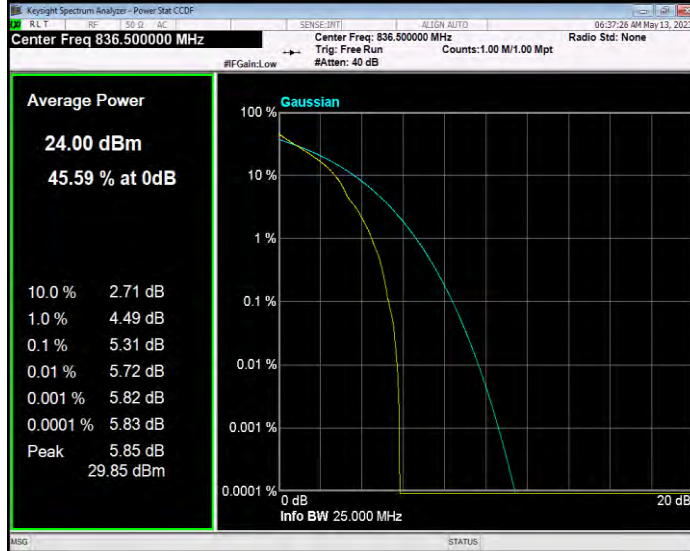

Band5 QAM16 BW=5MHz Channel=20525 RB Size=1 Position=#0

Band5 QAM16 BW=5MHz Channel=20625 RB Size=1 Position=#0

Band5 QPSK BW=1.4MHz Channel=20407 RB Size=1 Position=#0

Band5 QPSK BW=1.4MHz Channel=20525 RB Size=1 Position=#0