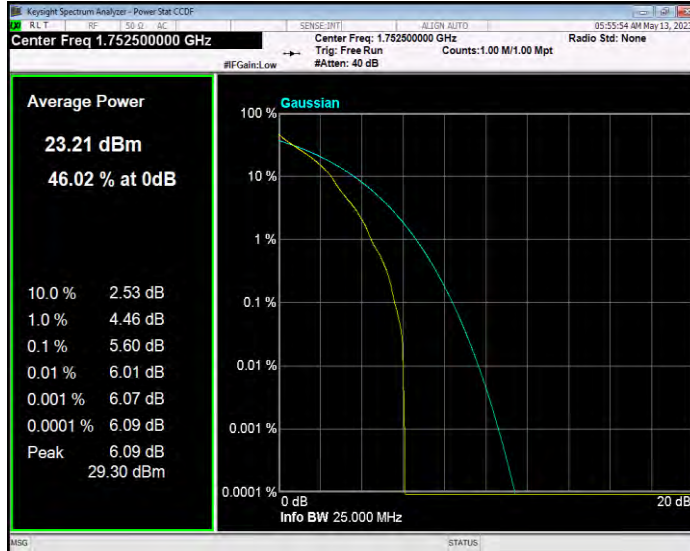

Band4 QPSK BW=5MHz Channel=20375 RB Size=1 Position=#0