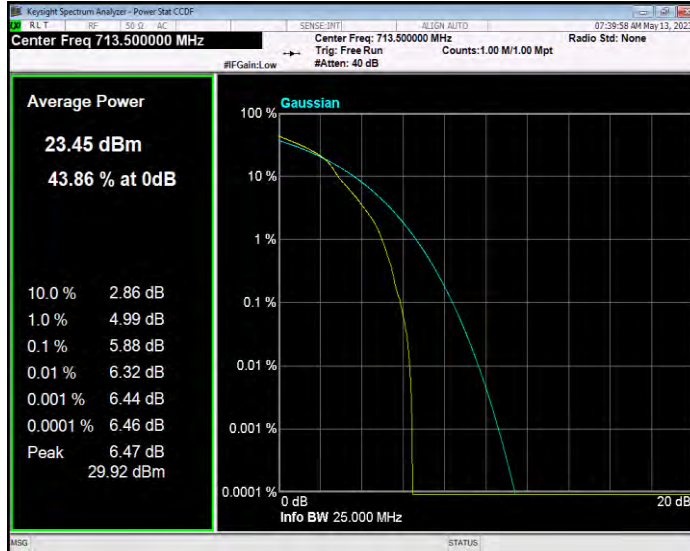

Band12 QAM16 BW=5MHz Channel=23155 RB Size=1 Position=#0