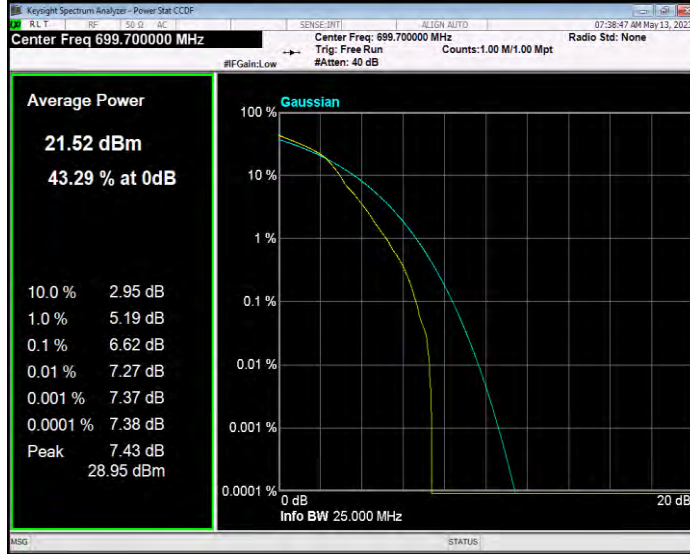

Band12 QAM16 BW=1.4MHz Channel=23017 RB Size=1 Position=#0