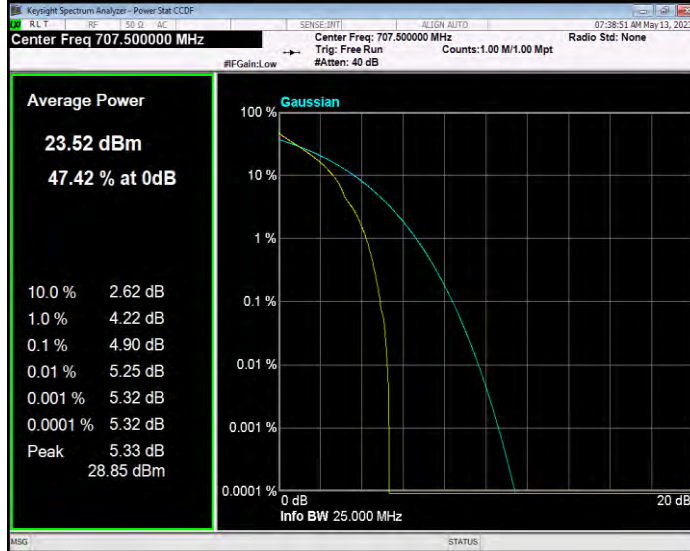

Band12 QAM16 BW=5MHz Channel=23095 RB Size=1 Position=#0

Band12 QAM16 BW=5MHz Channel=23155 RB Size=1 Position=#0

Band12 QPSK BW=1.4MHz Channel=23017 RB Size=1 Position=#0

Band12 QPSK BW=1.4MHz Channel=23095 RB Size=1 Position=#0