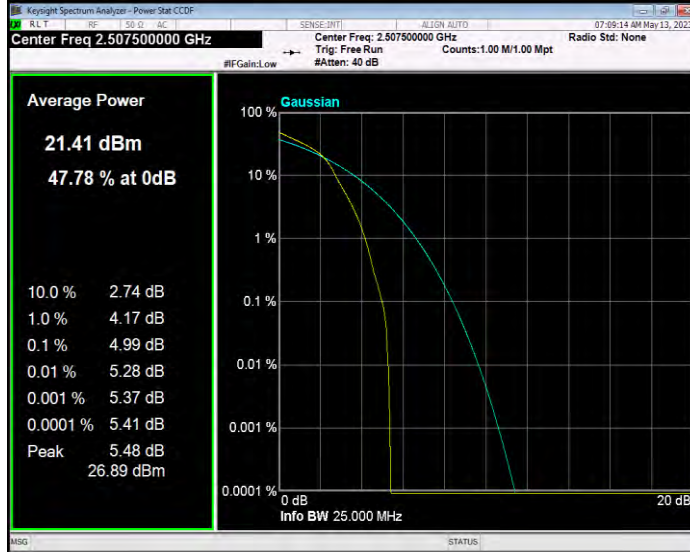

Band7 QAM16 BW=15MHz Channel=20825 RB Size=1 Position=#0