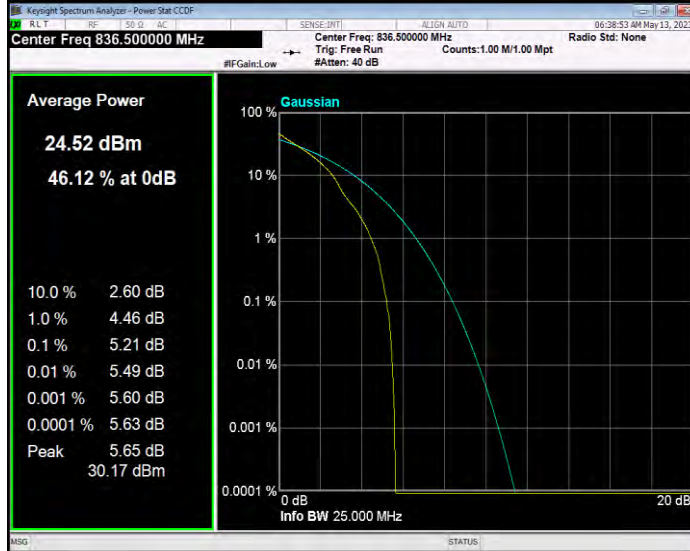

Band5 QPSK BW=10MHz Channel=20525 RB Size=1 Position=#0