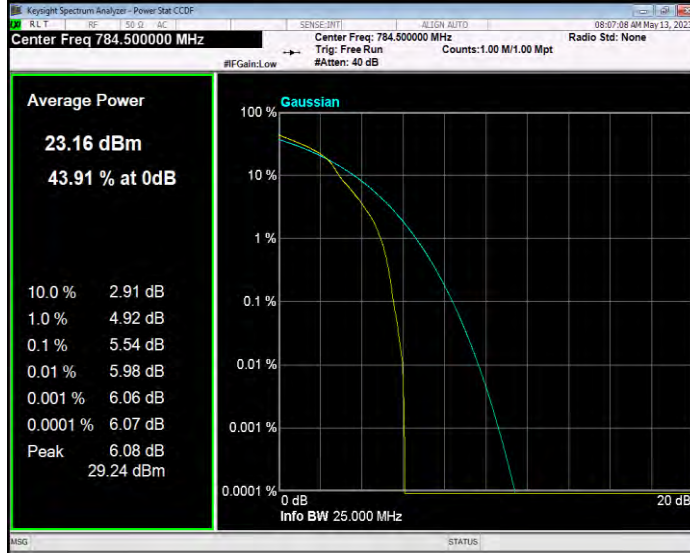

Band13 QAM16 BW=5MHz Channel=23255 RB Size=1 Position=#0