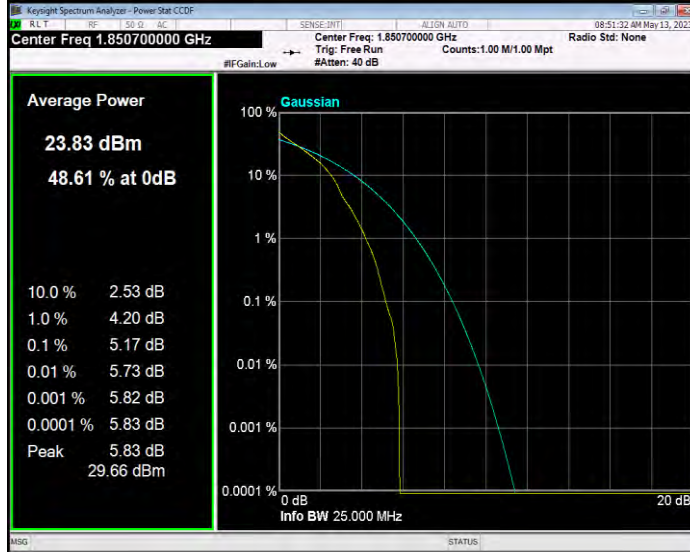

Band25 QPSK BW=1.4MHz Channel=26047 RB Size=1 Position=#0