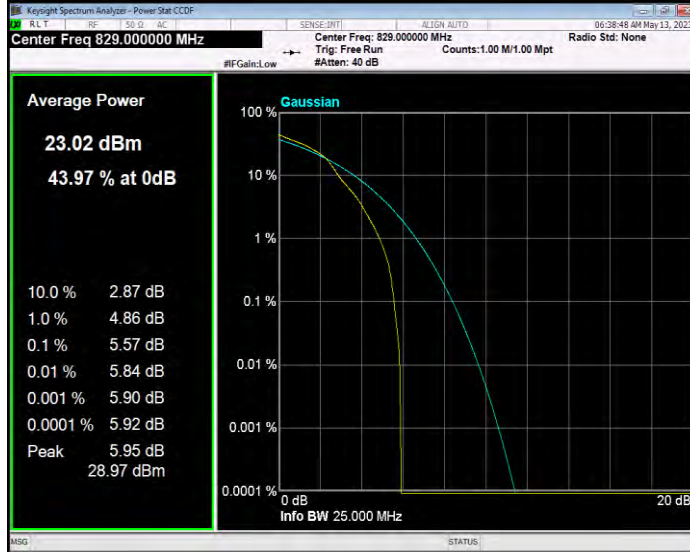

Band5 QAM16 BW=10MHz Channel=20450 RB Size=1 Position=#0