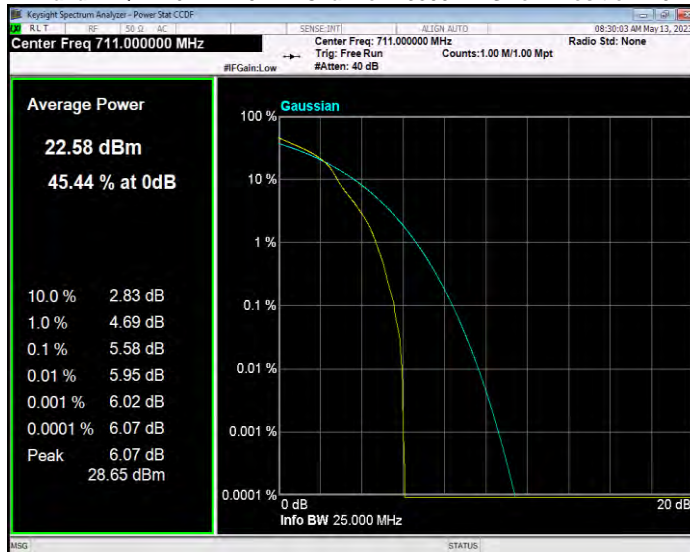

Band17 QAM16 BW=10MHz Channel=23800 RB Size=1 Position=#0