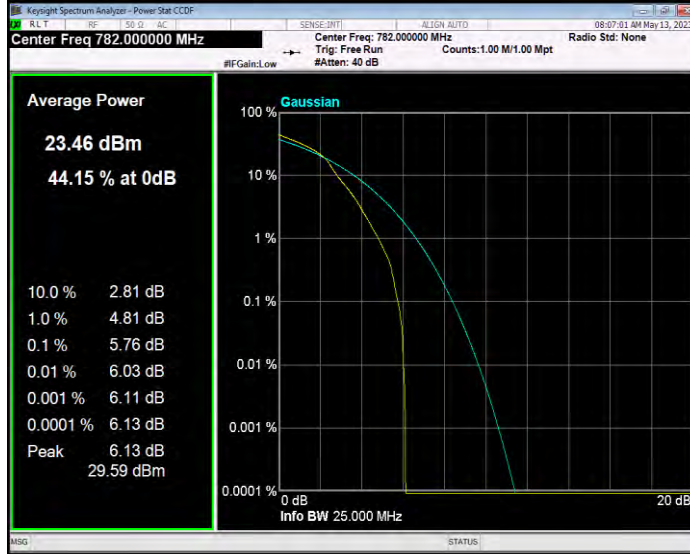

Band13 QAM16 BW=5MHz Channel=23230 RB Size=1 Position=#0