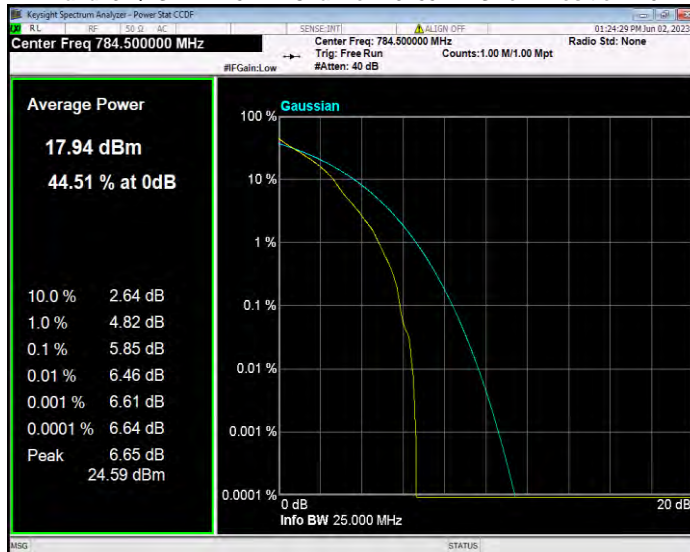

Band13 QPSK BW=5MHz Channel=23255 RB Size=1 Position=#0