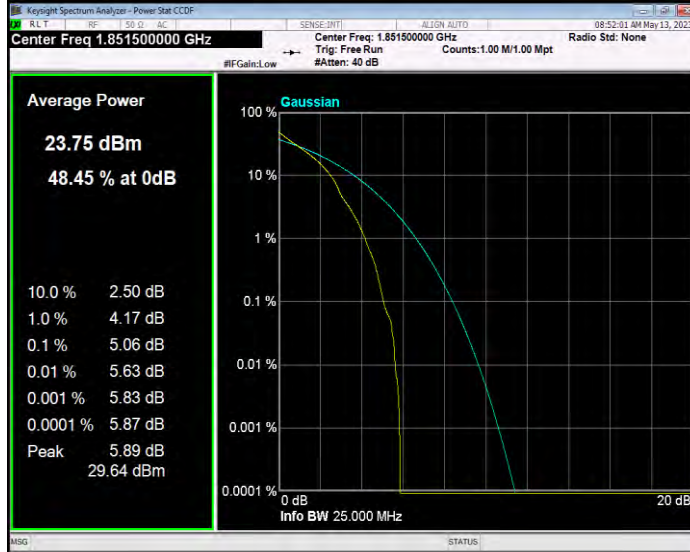

Band25 QPSK BW=3MHz Channel=26055 RB Size=1 Position=#0