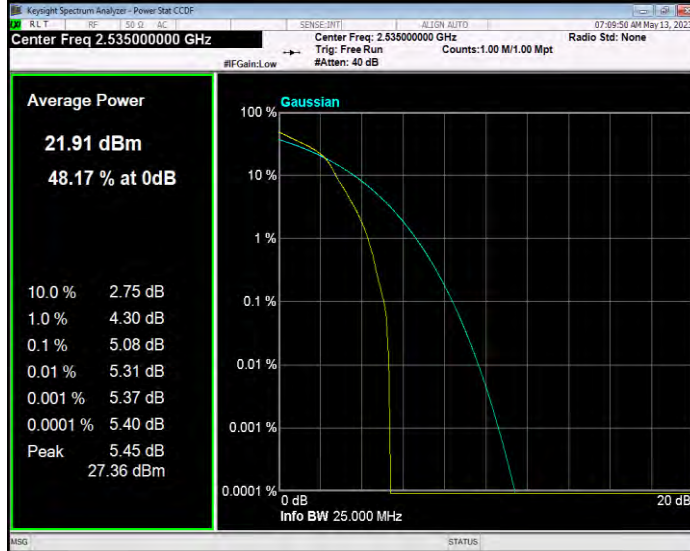

Band7 QAM16 BW=20MHz Channel=21100 RB Size=1 Position=#0