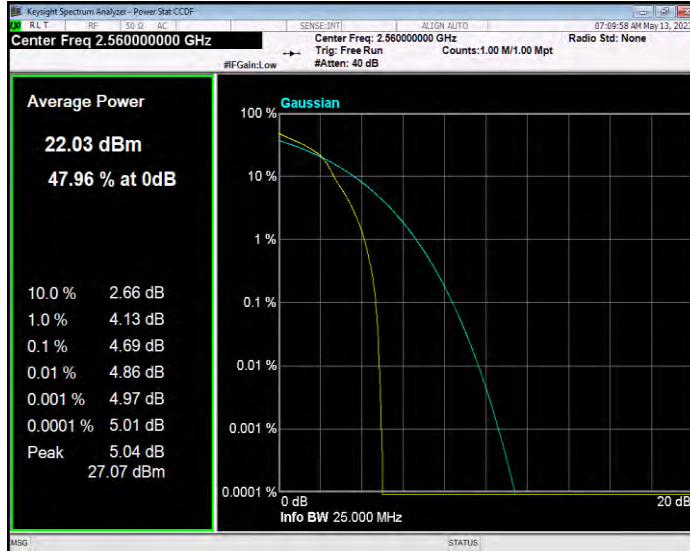

Band7 QAM16 BW=20MHz Channel=21350 RB Size=1 Position=#0