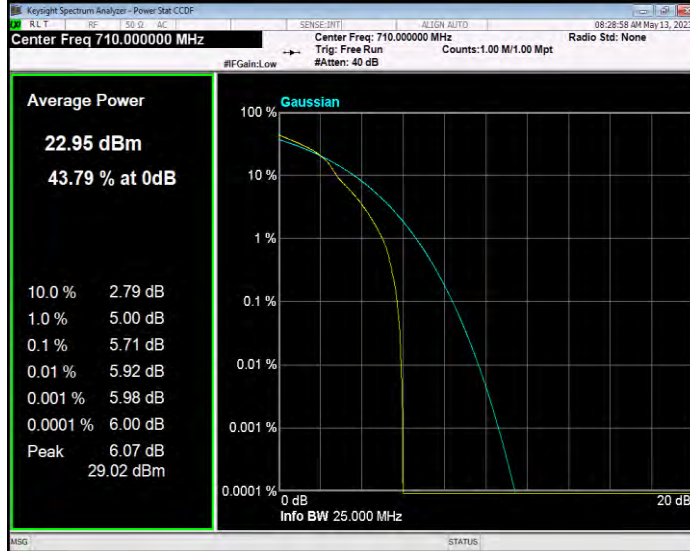

Band17 QAM16 BW=5MHz Channel=23790 RB Size=1 Position=#0