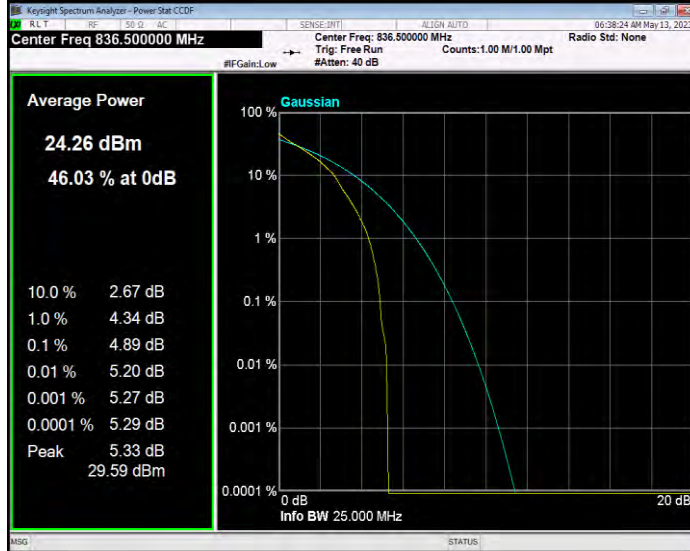

Band5 QPSK BW=5MHz Channel=20525 RB Size=1 Position=#0