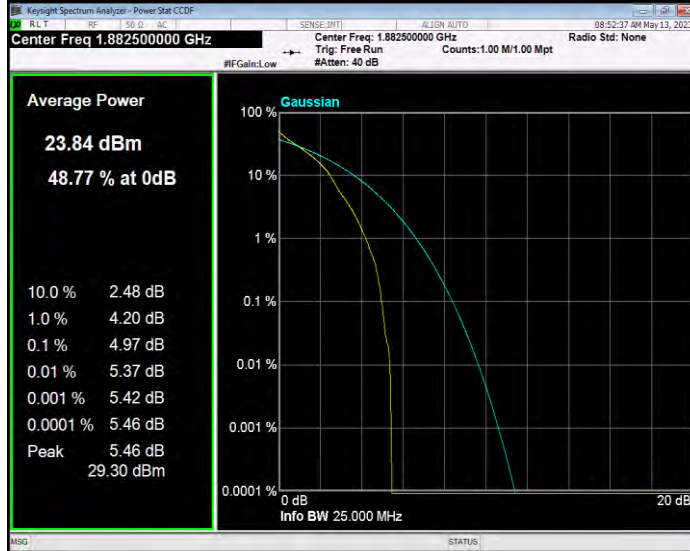

Band25 QPSK BW=5MHz Channel=26365 RB Size=1 Position=#0