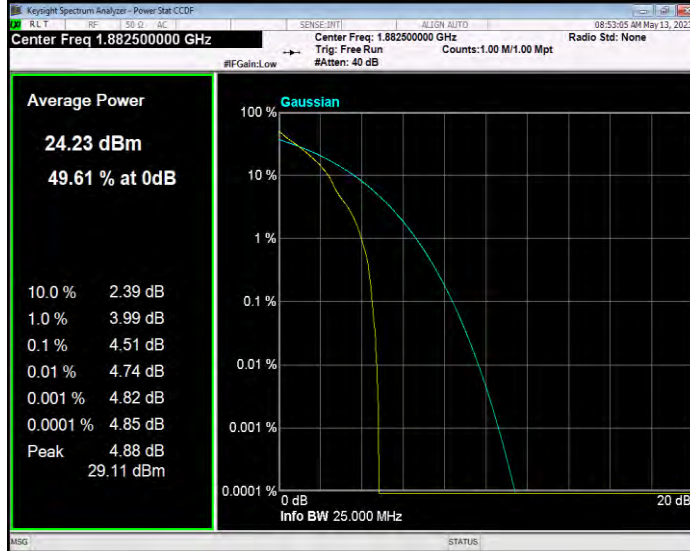

Band25 QPSK BW=10MHz Channel=26365 RB Size=1 Position=#0