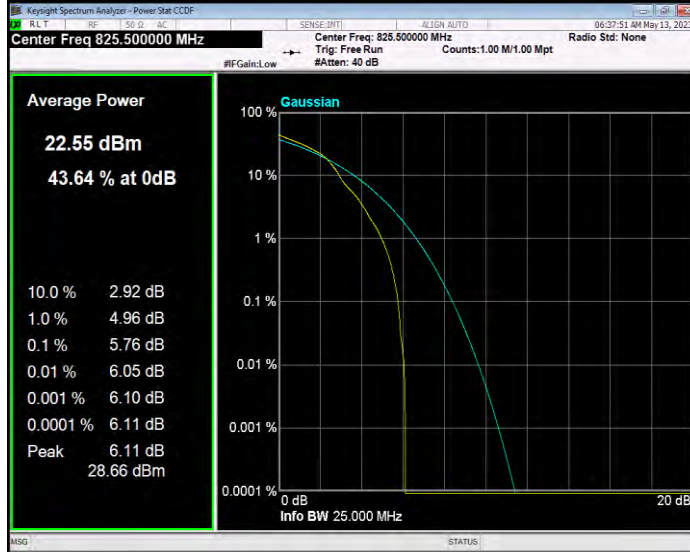

Band5 QAM16 BW=3MHz Channel=20415 RB Size=1 Position=#0