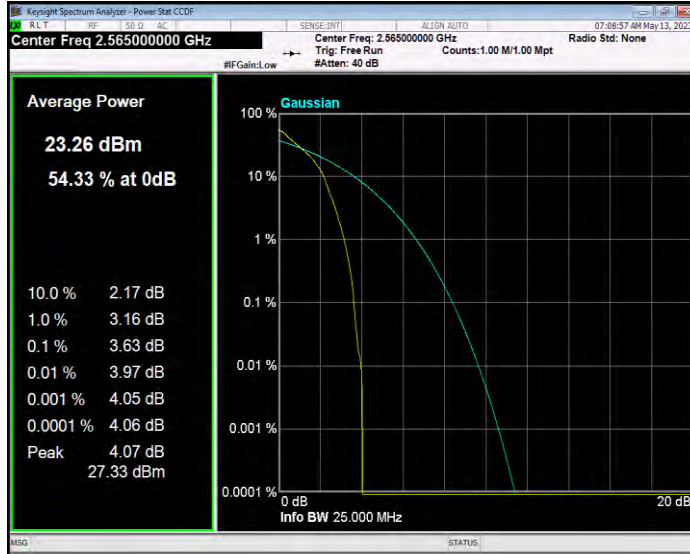

Band7 QPSK BW=10MHz Channel=21400 RB Size=1 Position=#0