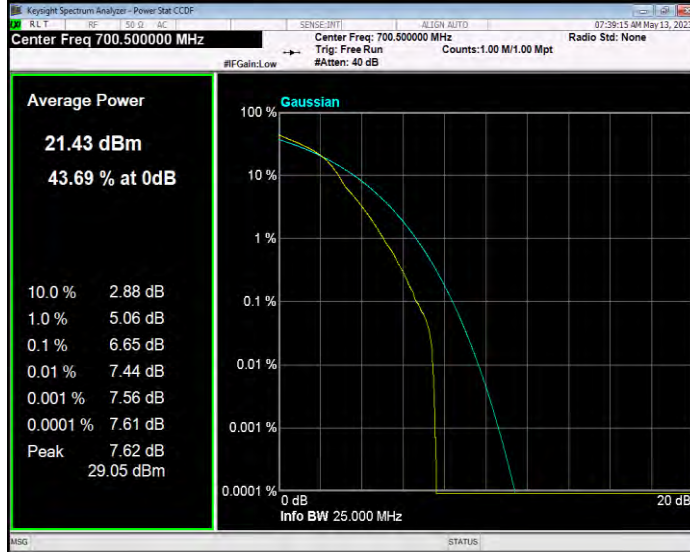

Band12 QAM16 BW=3MHz Channel=23025 RB Size=1 Position=#0