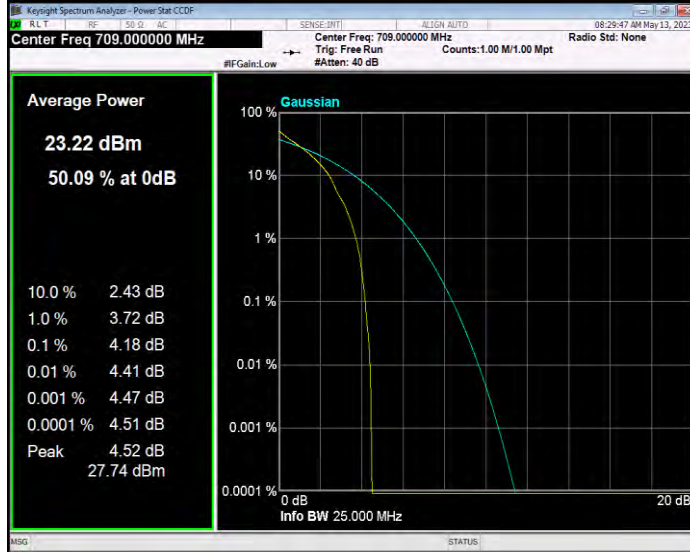

Band17 QPSK BW=10MHz Channel=23780 RB Size=1 Position=#0