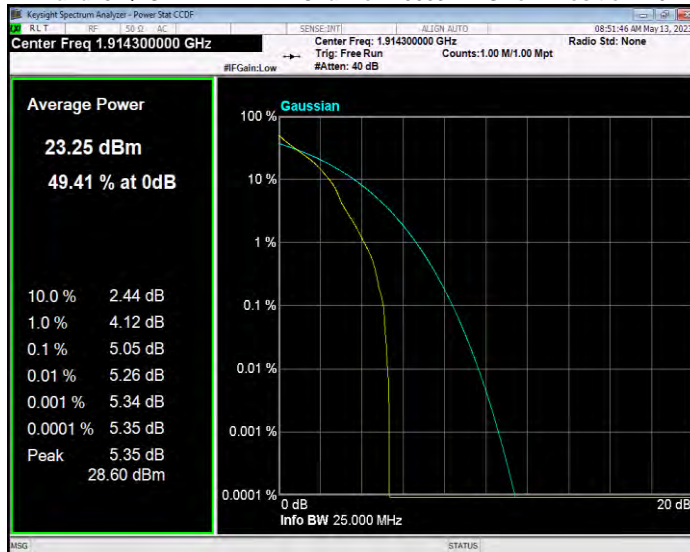

Band25 QPSK BW=1.4MHz Channel=26683 RB Size=1 Position=#0