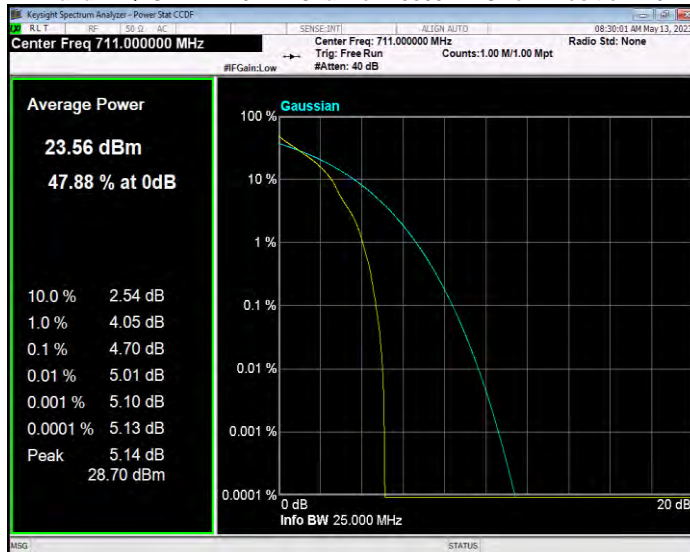

Band17 QPSK BW=10MHz Channel=23800 RB Size=1 Position=#0