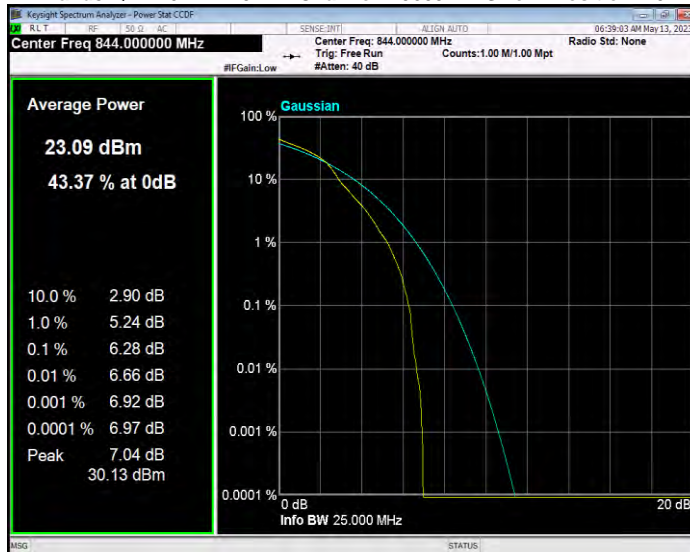

Band5 QAM16 BW=1.4MHz Channel=20643 RB Size=1 Position=#0

Band5 QAM16 BW=10MHz Channel=20450 RB Size=1 Position=#0

Band5 QAM16 BW=10MHz Channel=20525 RB Size=1 Position=#0

Band5 QAM16 BW=10MHz Channel=20600 RB Size=1 Position=#0