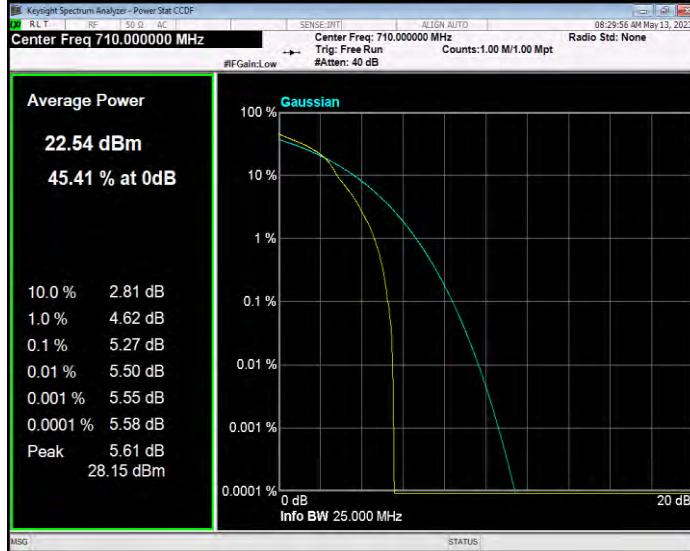

Band13 QPSK BW=5MHz Channel=23230 RB Size=1 Position=#0

Band13 QPSK BW=5MHz Channel=23255 RB Size=1 Position=#0

Band17 QAM16 BW=10MHz Channel=23780 RB Size=1 Position=#0

Band17 QAM16 BW=10MHz Channel=23790 RB Size=1 Position=#0