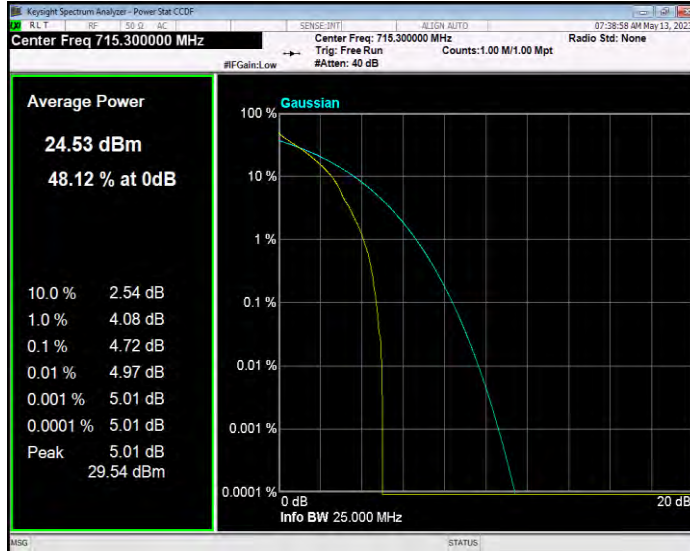

Band12 QPSK BW=1.4MHz Channel=23173 RB Size=1 Position=#0