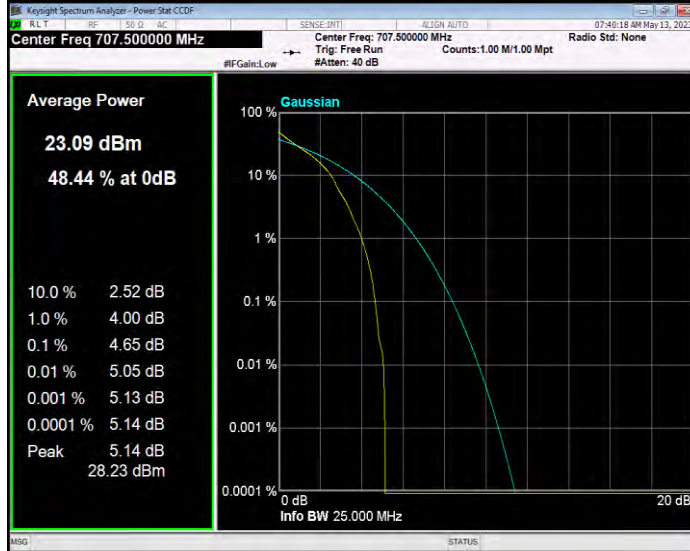

Band12 QPSK BW=10MHz Channel=23095 RB Size=1 Position=#0