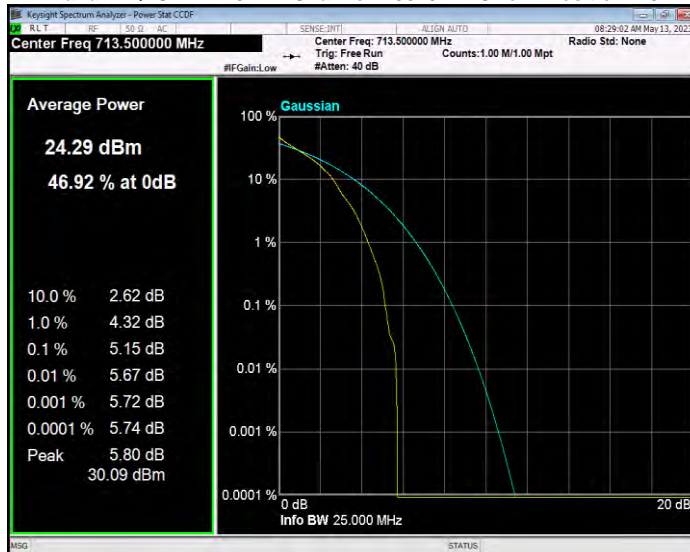

Band17 QPSK BW=5MHz Channel=23825 RB Size=1 Position=#0