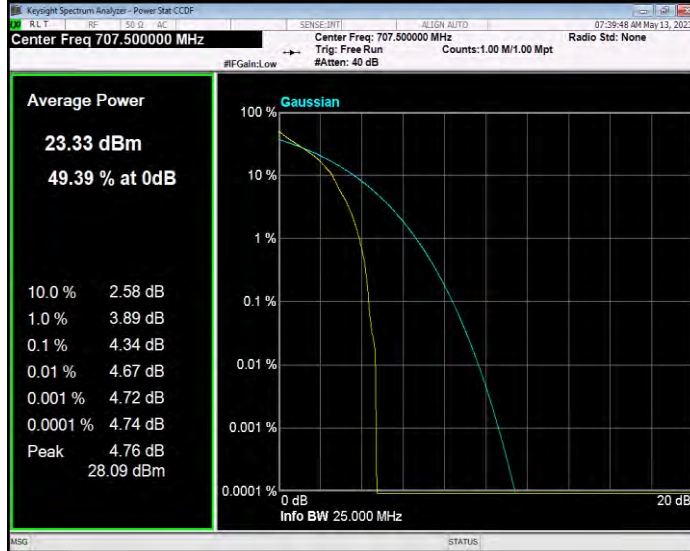

Band12 QPSK BW=5MHz Channel=23095 RB Size=1 Position=#0