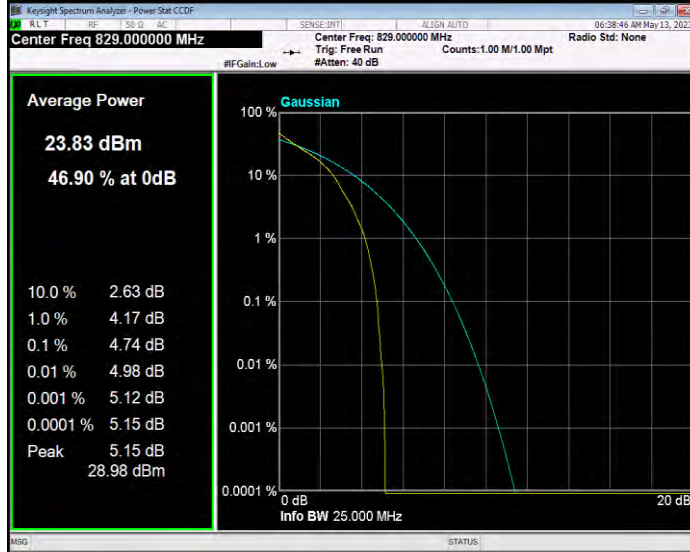

Band5 QPSK BW=10MHz Channel=20450 RB Size=1 Position=#0