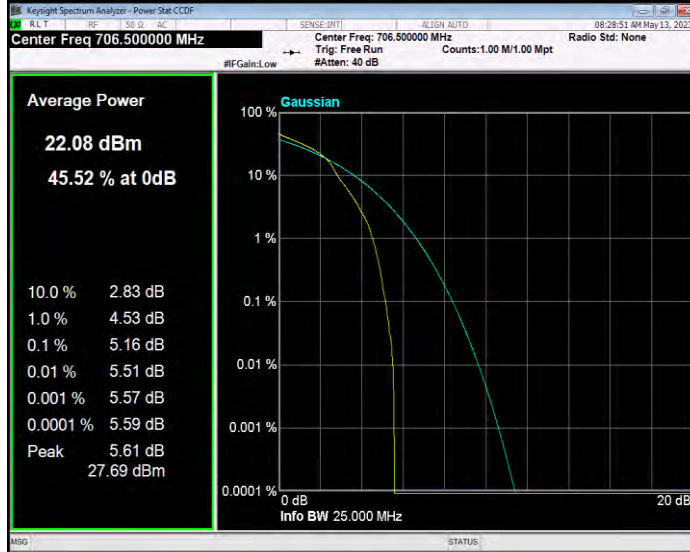

Band17 QAM16 BW=5MHz Channel=23755 RB Size=1 Position=#0