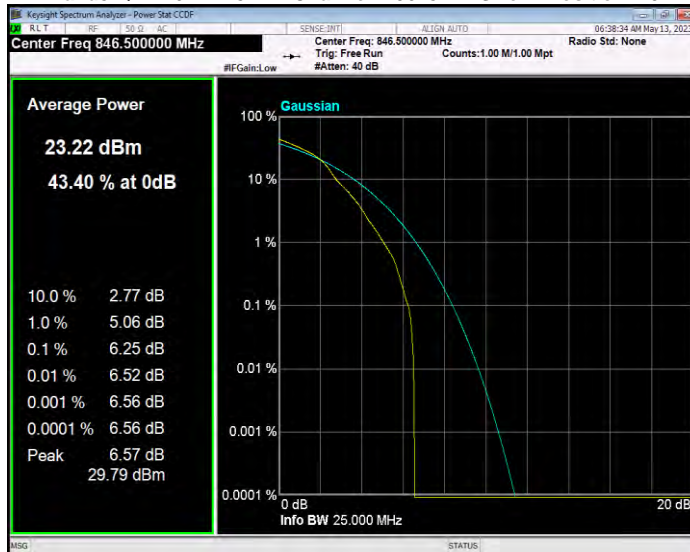

Band5 QAM16 BW=5MHz Channel=20625 RB Size=1 Position=#0