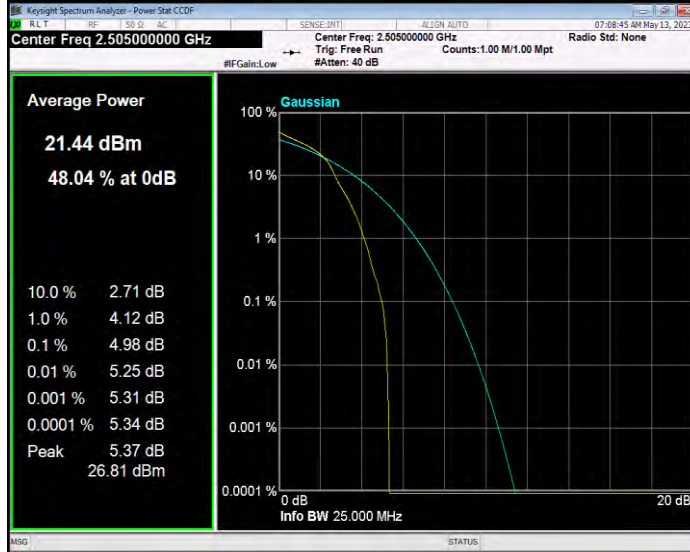

Band7 QAM16 BW=10MHz Channel=20800 RB Size=1 Position=#0