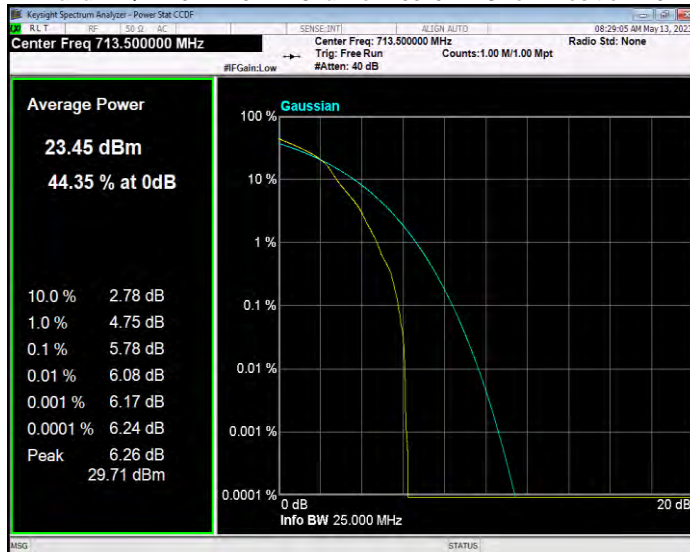

Band17 QAM16 BW=10MHz Channel=23800 RB Size=1 Position=#0

Band17 QAM16 BW=5MHz Channel=23755 RB Size=1 Position=#0

Band17 QAM16 BW=5MHz Channel=23790 RB Size=1 Position=#0

Band17 QAM16 BW=5MHz Channel=23825 RB Size=1 Position=#0