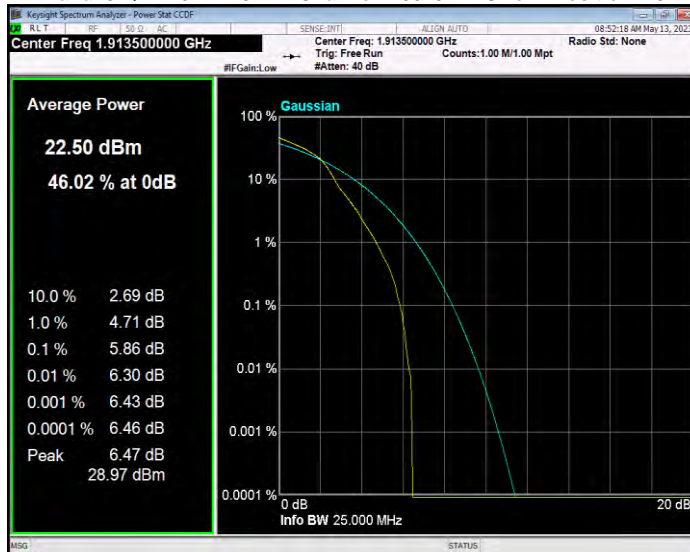

Band25 QAM16 BW=3MHz Channel=26675 RB Size=1 Position=#0