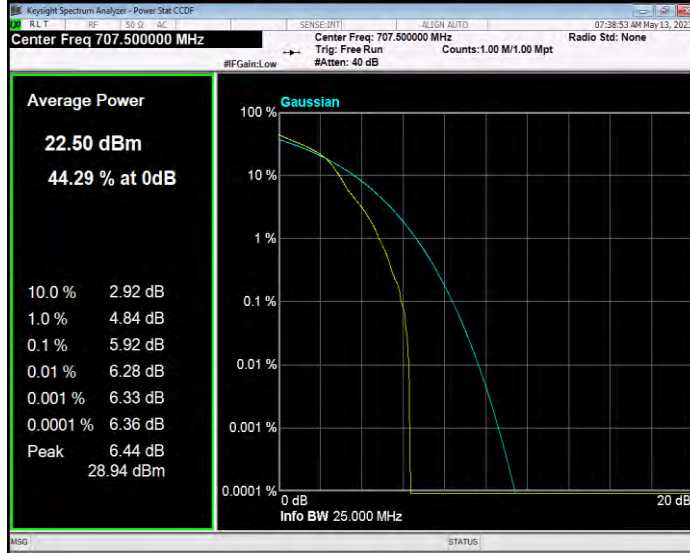

Band7 QPSK BW=5MHz Channel=21100 RB Size=1 Position=#0

Band7 QPSK BW=5MHz Channel=21425 RB Size=1 Position=#0

Band12 QAM16 BW=1.4MHz Channel=23017 RB Size=1 Position=#0

Band12 QAM16 BW=1.4MHz Channel=23095 RB Size=1 Position=#0