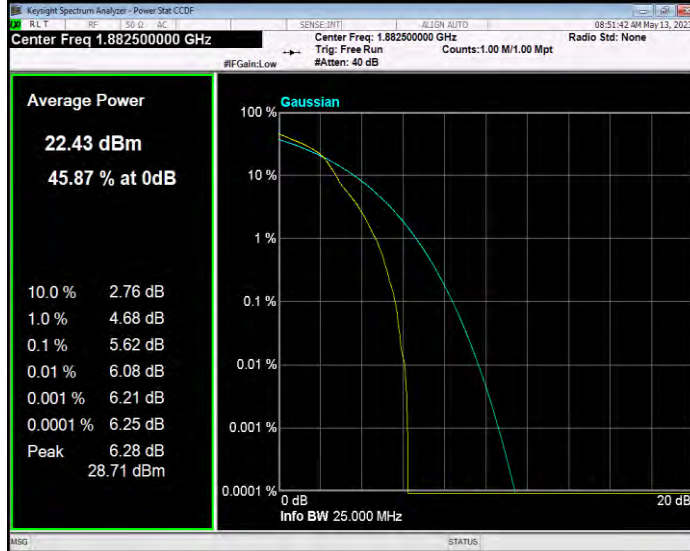

Band17 QPSK BW=5MHz Channel=23790 RB Size=1 Position=#0

Band17 QPSK BW=5MHz Channel=23825 RB Size=1 Position=#0

Band25 QAM16 BW=1.4MHz Channel=26047 RB Size=1 Position=#0

Band25 QAM16 BW=1.4MHz Channel=26365 RB Size=1 Position=#0