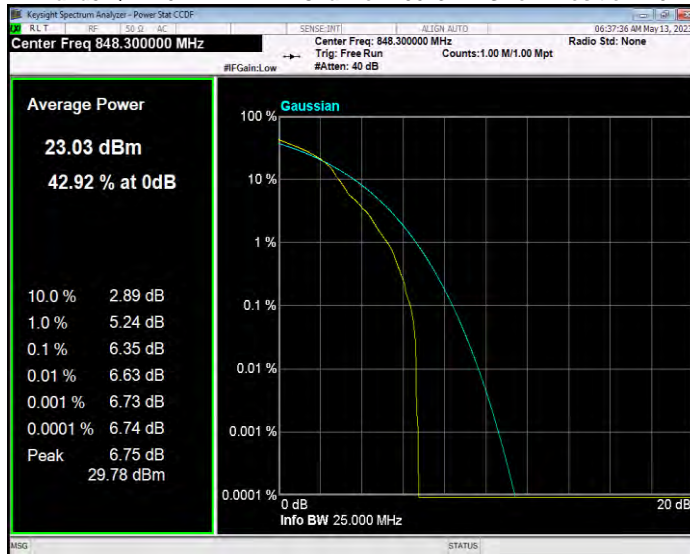

Band5 QAM16 BW=1.4MHz Channel=20643 RB Size=1 Position=#0