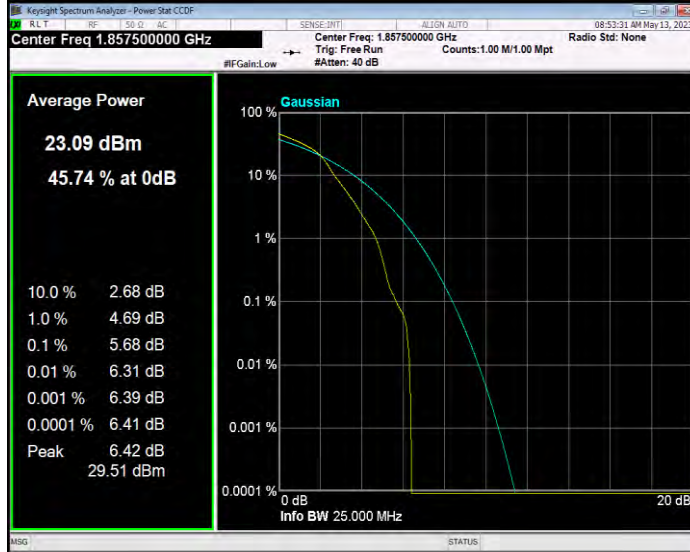

Band25 QAM16 BW=15MHz Channel=26115 RB Size=1 Position=#0