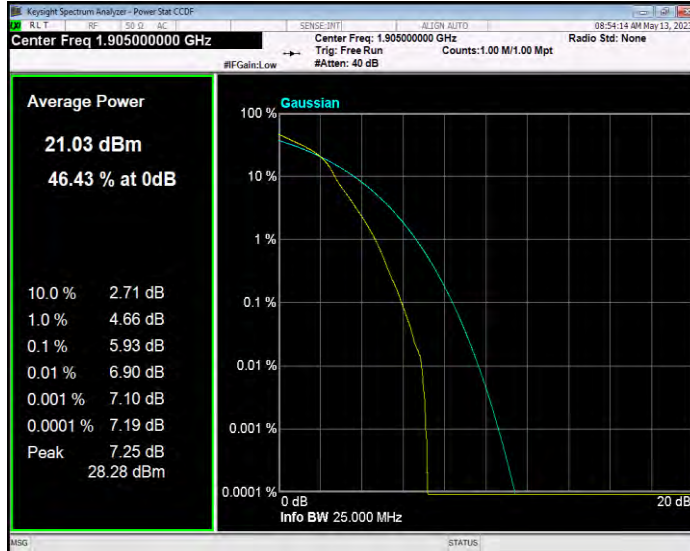

Band25 QAM16 BW=20MHz Channel=26590 RB Size=1 Position=#0