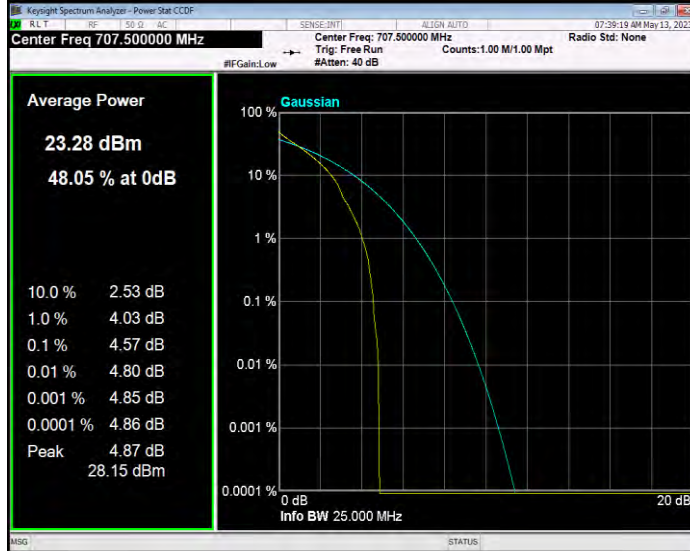

Band12 QPSK BW=3MHz Channel=23095 RB Size=1 Position=#0