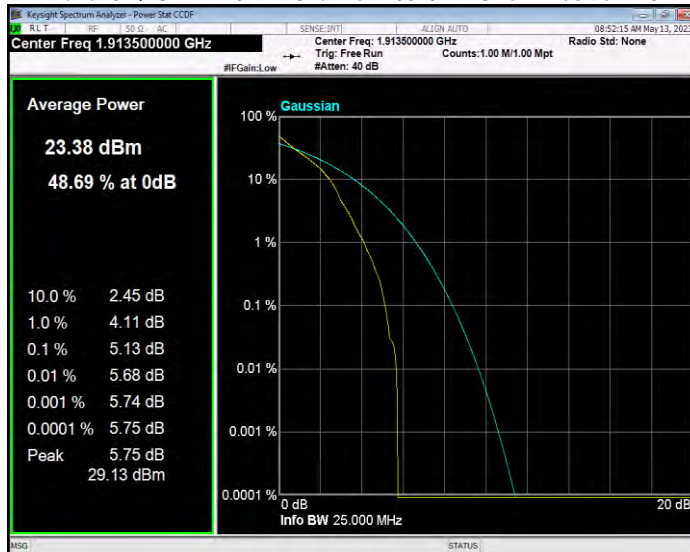

Band25 QPSK BW=3MHz Channel=26675 RB Size=1 Position=#0