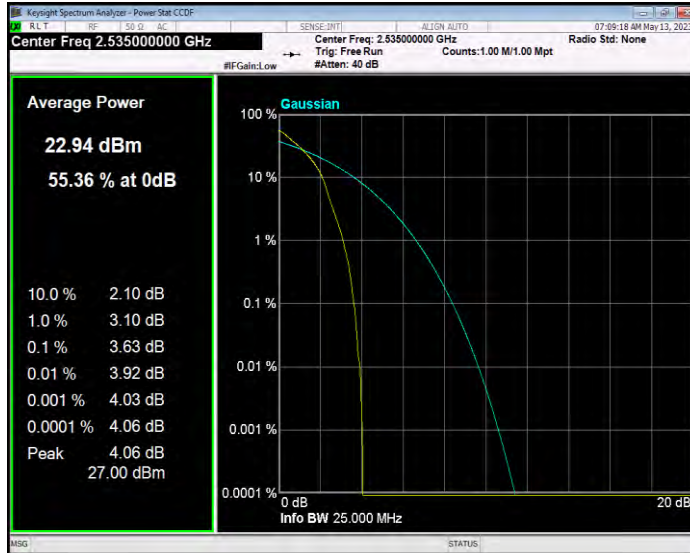

Band7 QPSK BW=15MHz Channel=21100 RB Size=1 Position=#0