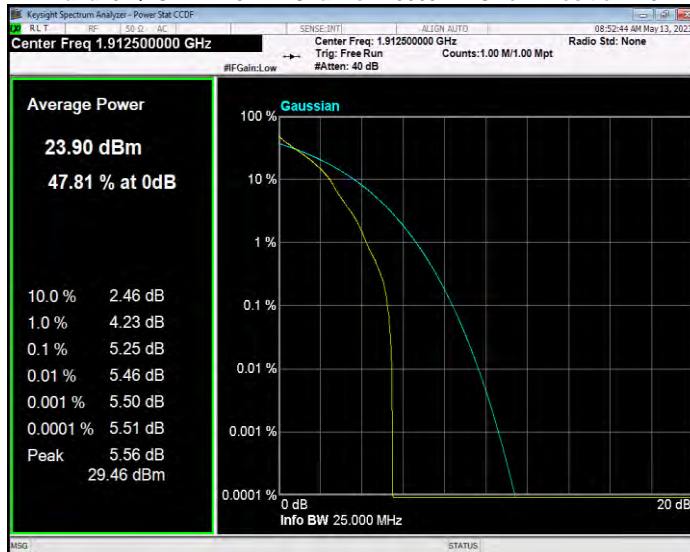

Band25 QPSK BW=5MHz Channel=26665 RB Size=1 Position=#0