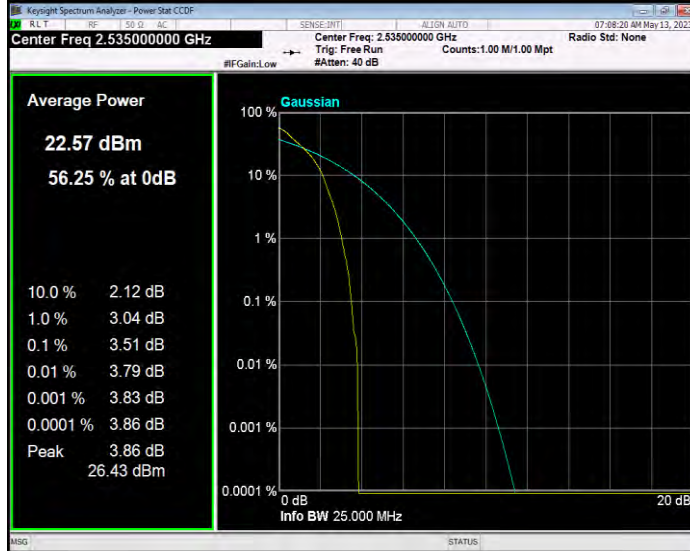

Band7 QPSK BW=5MHz Channel=21100 RB Size=1 Position=#0