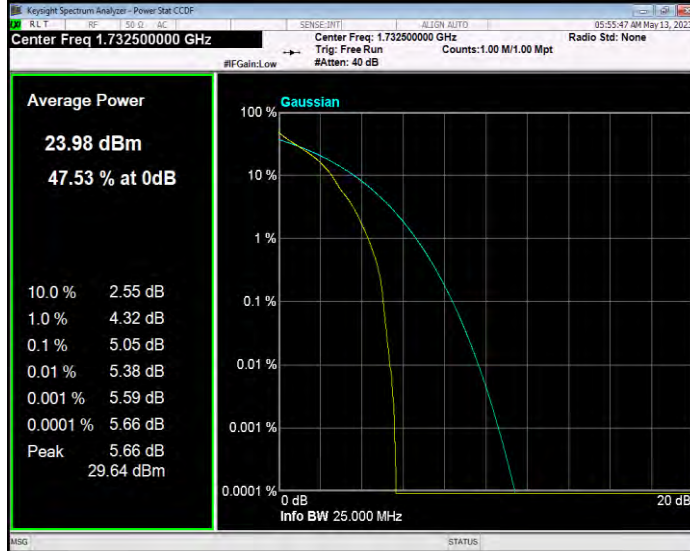

Band4 QPSK BW=5MHz Channel=20175 RB Size=1 Position=#0