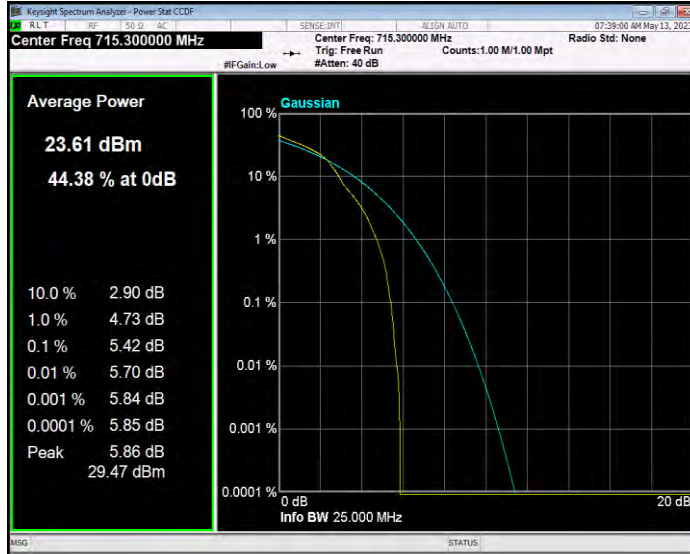

Band12 QAM16 BW=1.4MHz Channel=23173 RB Size=1 Position=#0