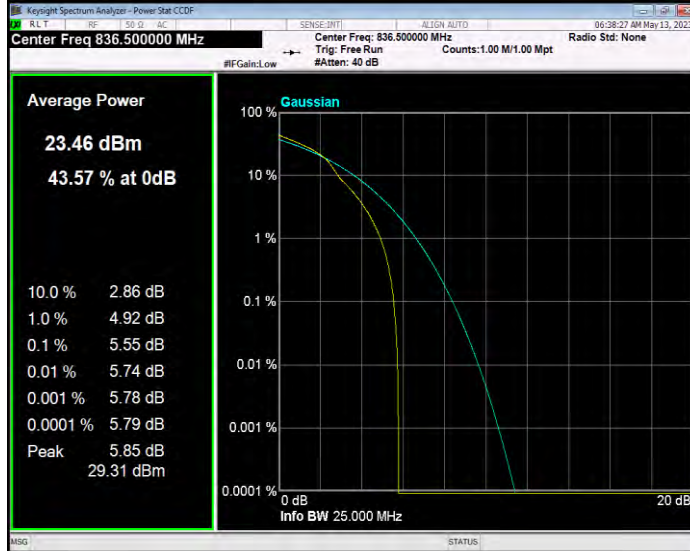

Band5 QAM16 BW=5MHz Channel=20525 RB Size=1 Position=#0