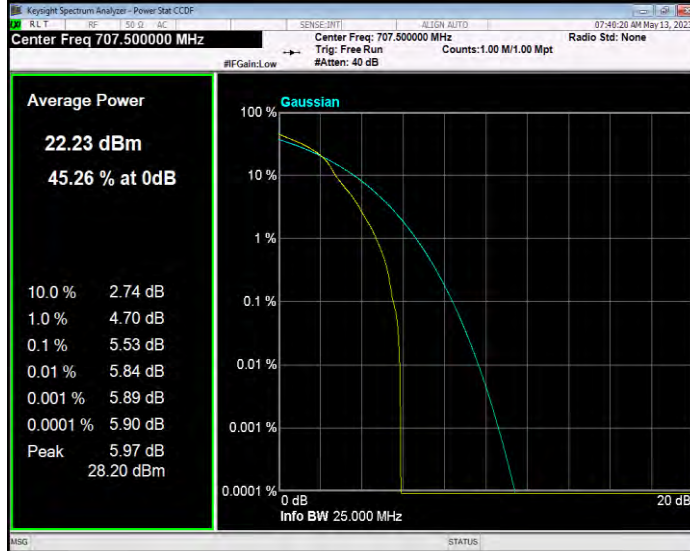

Band12 QAM16 BW=10MHz Channel=23095 RB Size=1 Position=#0