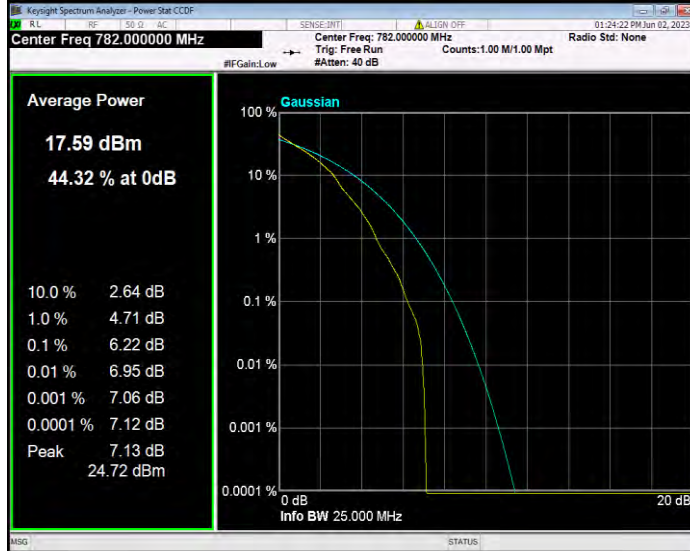

Band13 QPSK BW=5MHz Channel=23230 RB Size=1 Position=#0