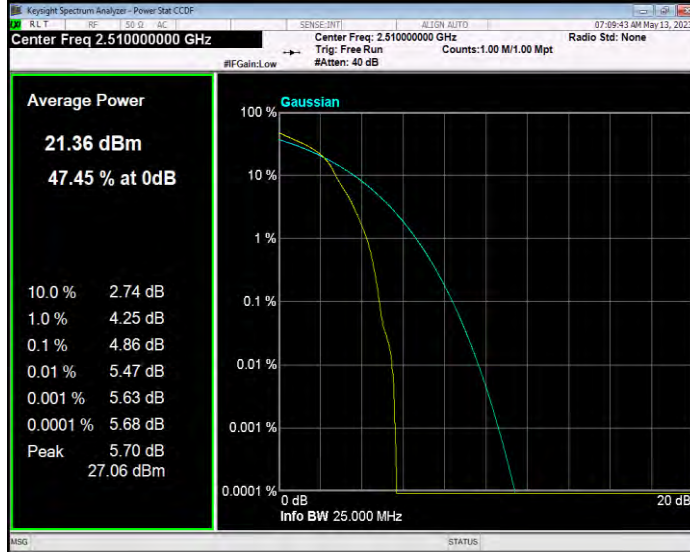

Band7 QAM16 BW=20MHz Channel=20850 RB Size=1 Position=#0