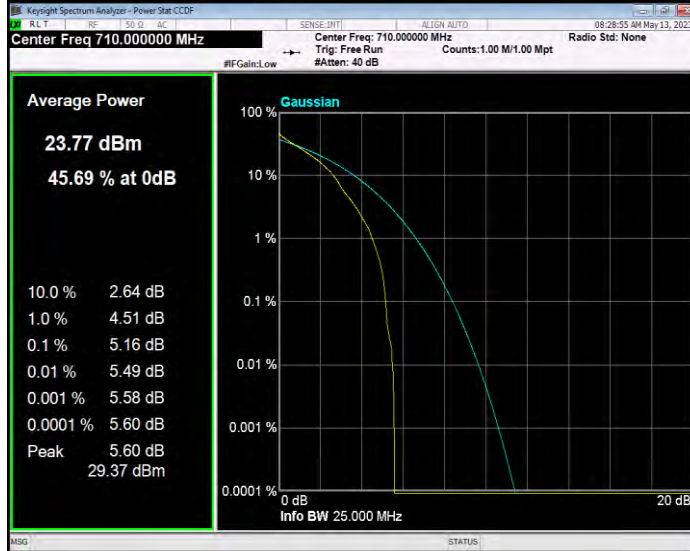

Band17 QPSK BW=5MHz Channel=23790 RB Size=1 Position=#0