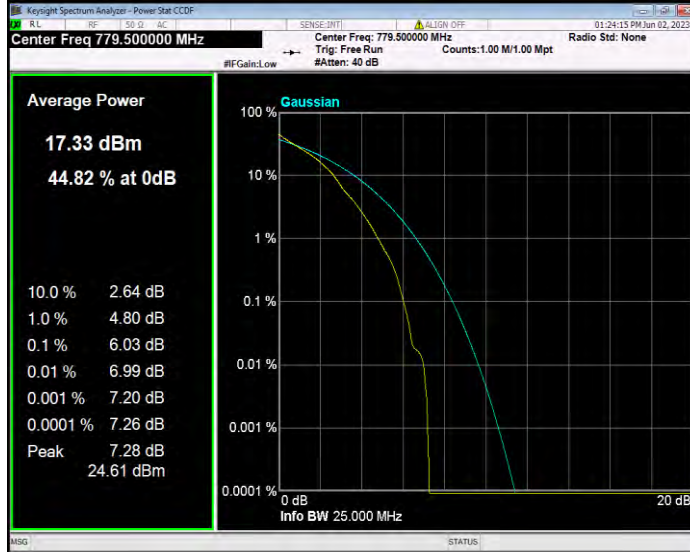

Band13 QAM16 BW=5MHz Channel=23230 RB Size=1 Position=#0

Band13 QAM16 BW=5MHz Channel=23255 RB Size=1 Position=#0

Band13 QPSK BW=10MHz Channel=23230 RB Size=1 Position=#0

Band13 QPSK BW=5MHz Channel=23205 RB Size=1 Position=#0