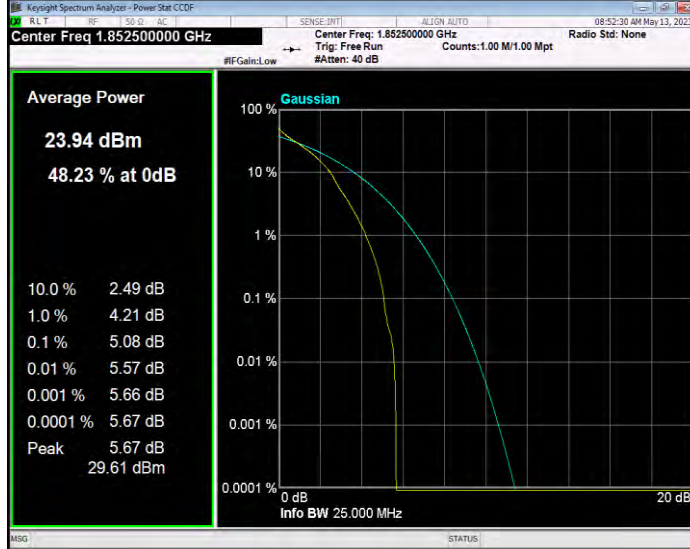

Band25 QPSK BW=3MHz Channel=26055 RB Size=1 Position=#0

Band25 QPSK BW=3MHz Channel=26365 RB Size=1 Position=#0

Band25 QPSK BW=3MHz Channel=26675 RB Size=1 Position=#0

Band25 QPSK BW=5MHz Channel=26065 RB Size=1 Position=#0