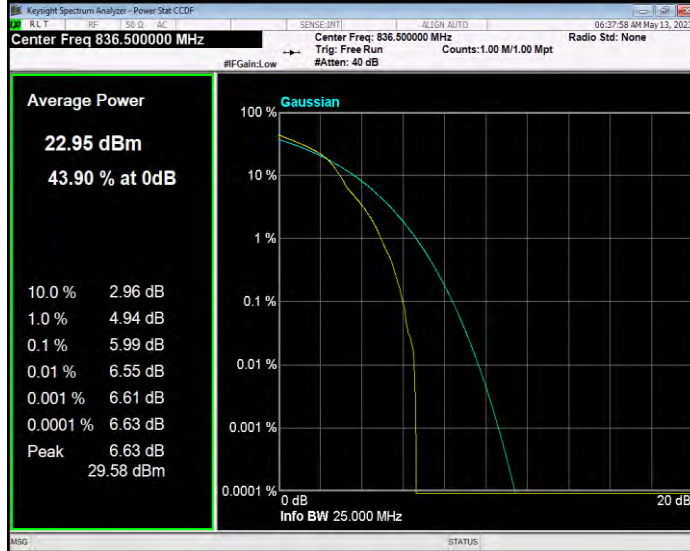

Band5 QAM16 BW=3MHz Channel=20525 RB Size=1 Position=#0