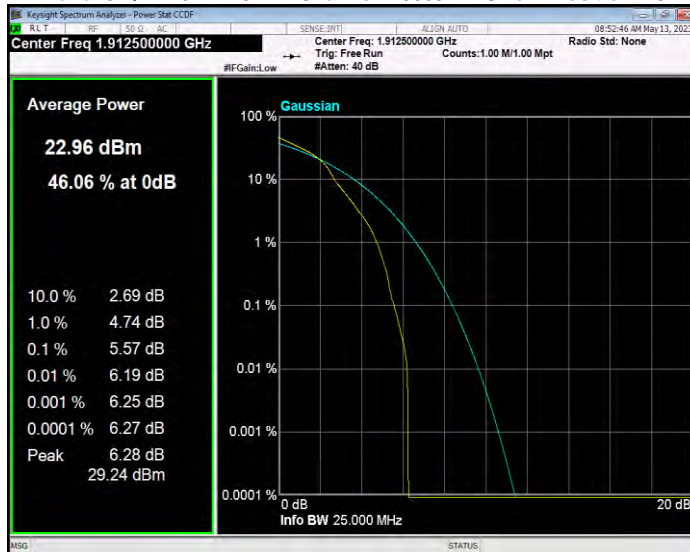

Band25 QAM16 BW=3MHz Channel=26675 RB Size=1 Position=#0

Band25 QAM16 BW=5MHz Channel=26065 RB Size=1 Position=#0

Band25 QAM16 BW=5MHz Channel=26365 RB Size=1 Position=#0

Band25 QAM16 BW=5MHz Channel=26665 RB Size=1 Position=#0