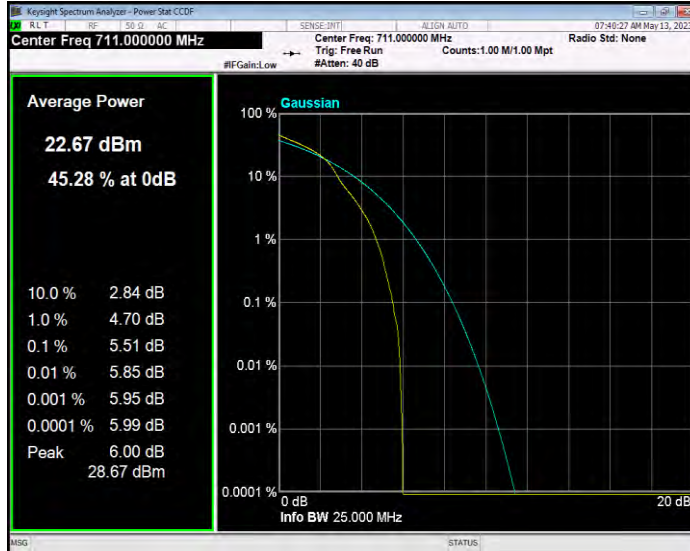

Band12 QAM16 BW=1.4MHz Channel=23173 RB Size=1 Position=#0

Band12 QAM16 BW=10MHz Channel=23060 RB Size=1 Position=#0

Band12 QAM16 BW=10MHz Channel=23095 RB Size=1 Position=#0

Band12 QAM16 BW=10MHz Channel=23130 RB Size=1 Position=#0