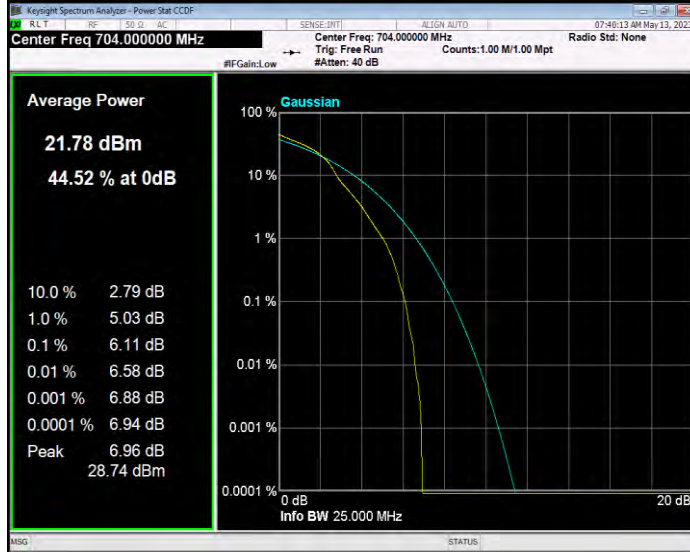

Band12 QAM16 BW=10MHz Channel=23060 RB Size=1 Position=#0