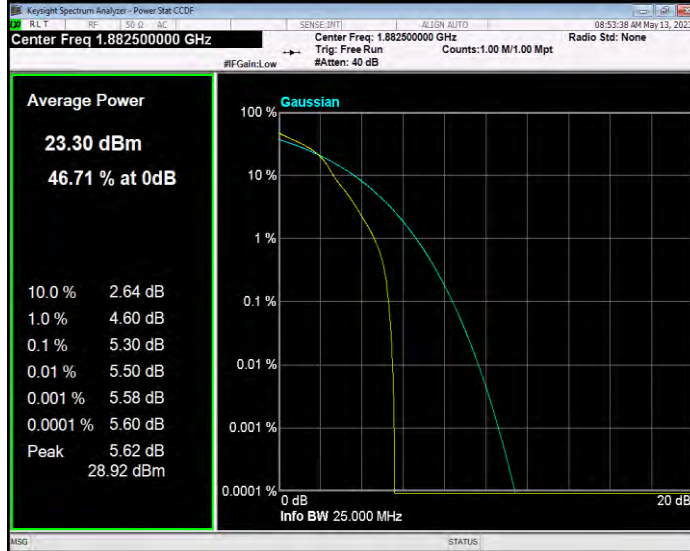

Band25 QAM16 BW=15MHz Channel=26365 RB Size=1 Position=#0