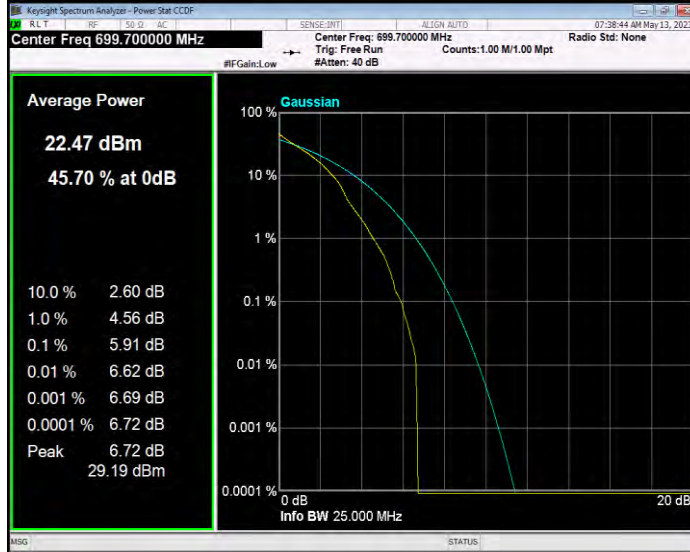

Band12 QPSK BW=1.4MHz Channel=23017 RB Size=1 Position=#0