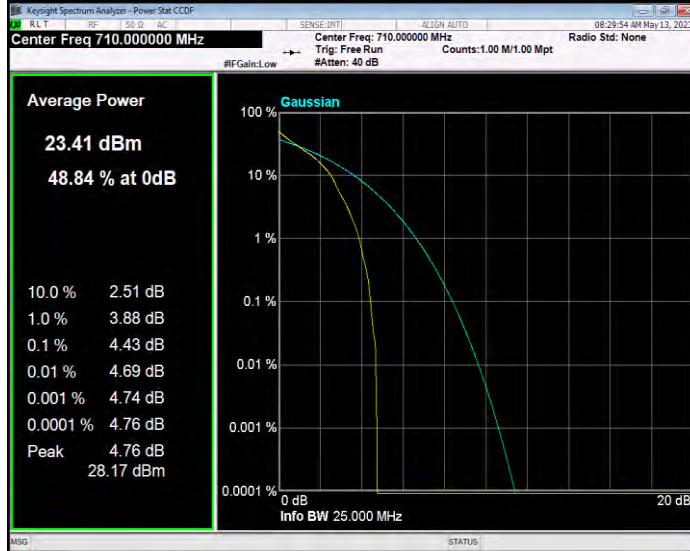

Band17 QPSK BW=10MHz Channel=23790 RB Size=1 Position=#0