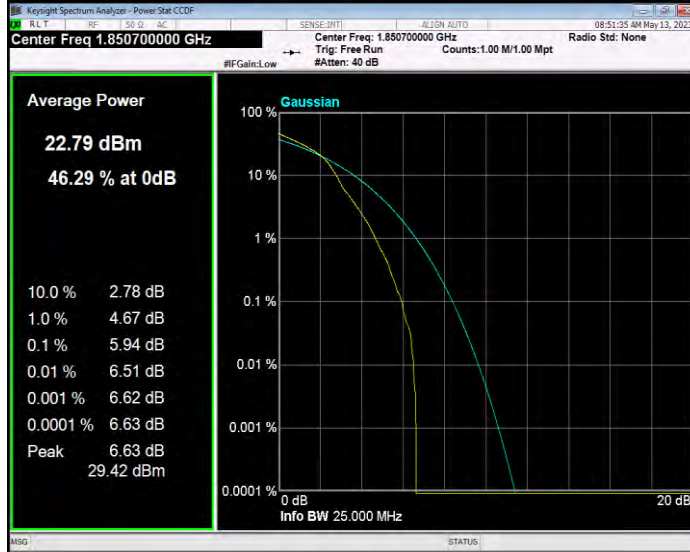

Band25 QAM16 BW=1.4MHz Channel=26047 RB Size=1 Position=#0