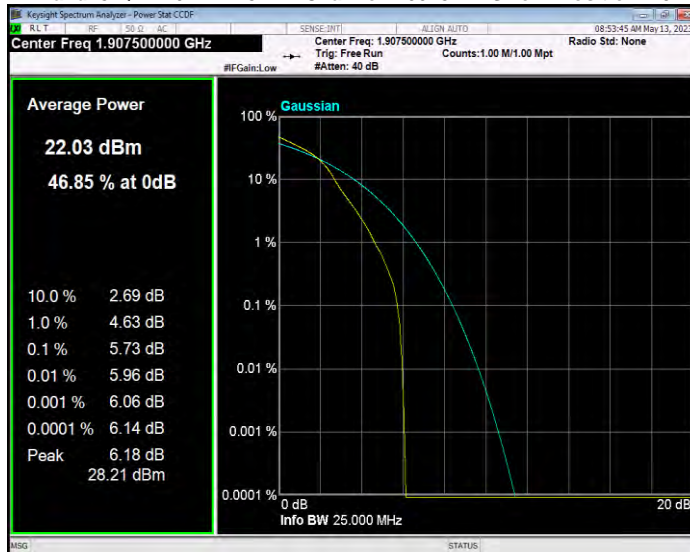

Band25 QAM16 BW=15MHz Channel=26615 RB Size=1 Position=#0