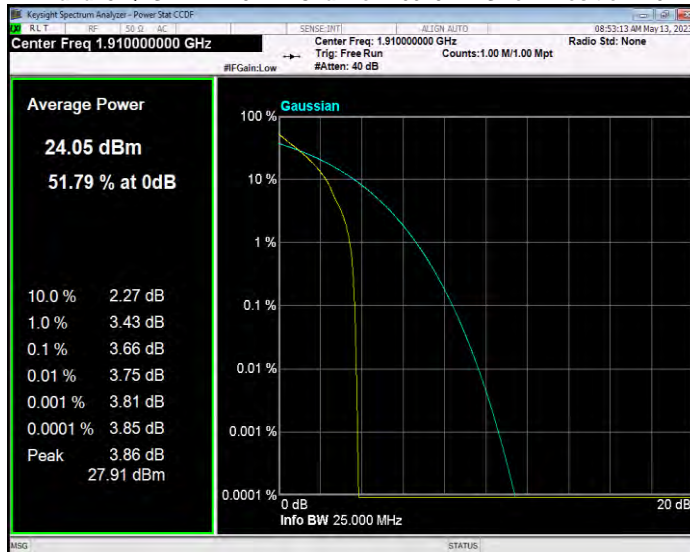

Band25 QPSK BW=10MHz Channel=26640 RB Size=1 Position=#0