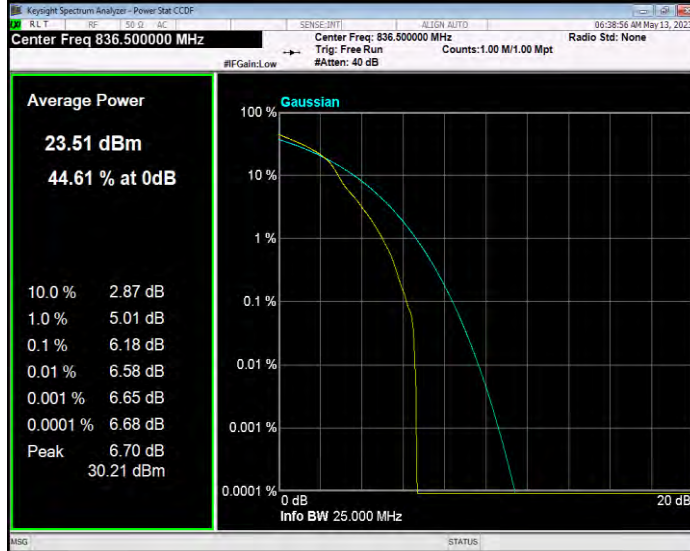

Band5 QAM16 BW=10MHz Channel=20525 RB Size=1 Position=#0