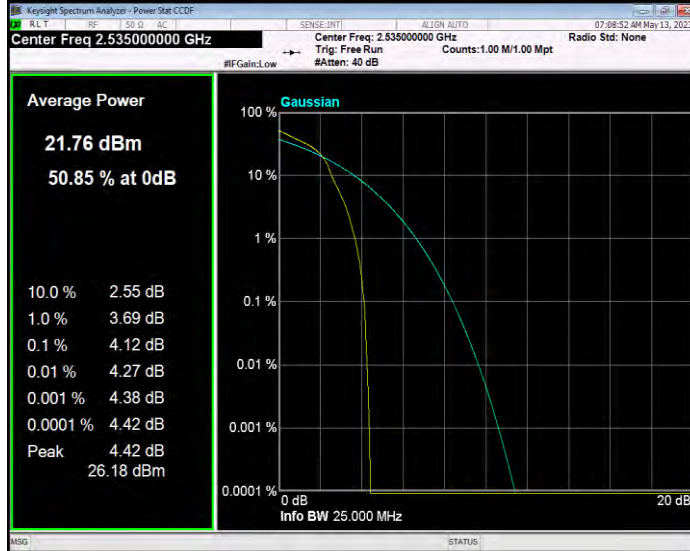

Band5 QPSK BW=5MHz Channel=20525 RB Size=1 Position=#0

Band5 QPSK BW=5MHz Channel=20625 RB Size=1 Position=#0

Band7 QAM16 BW=10MHz Channel=20800 RB Size=1 Position=#0

Band7 QAM16 BW=10MHz Channel=21100 RB Size=1 Position=#0