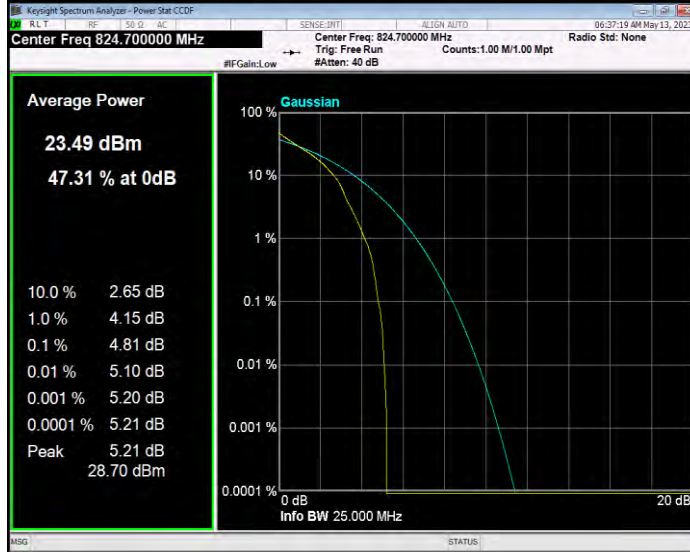

Band5 QPSK BW=1.4MHz Channel=20407 RB Size=1 Position=#0