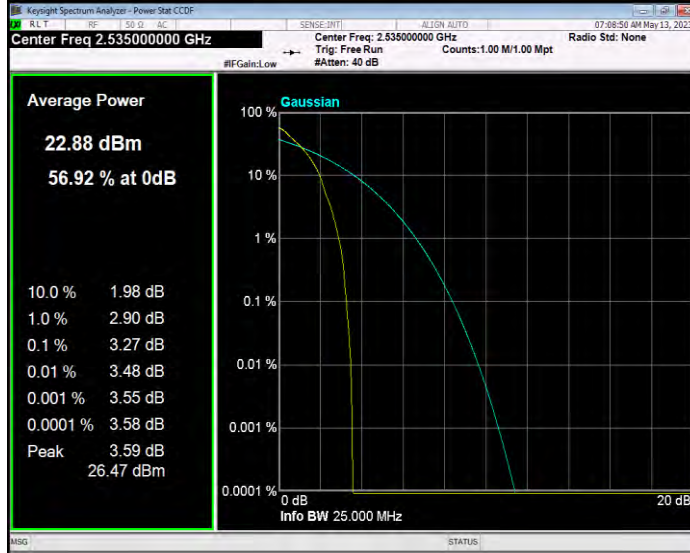

Band7 QAM16 BW=5MHz Channel=21100 RB Size=1 Position=#0

Band7 QAM16 BW=5MHz Channel=21425 RB Size=1 Position=#0

Band7 QPSK BW=10MHz Channel=20800 RB Size=1 Position=#0

Band7 QPSK BW=10MHz Channel=21100 RB Size=1 Position=#0