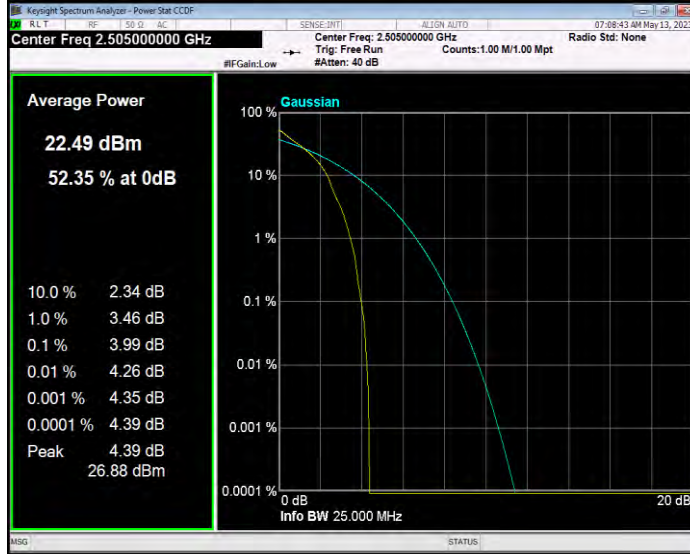

Band7 QPSK BW=10MHz Channel=20800 RB Size=1 Position=#0