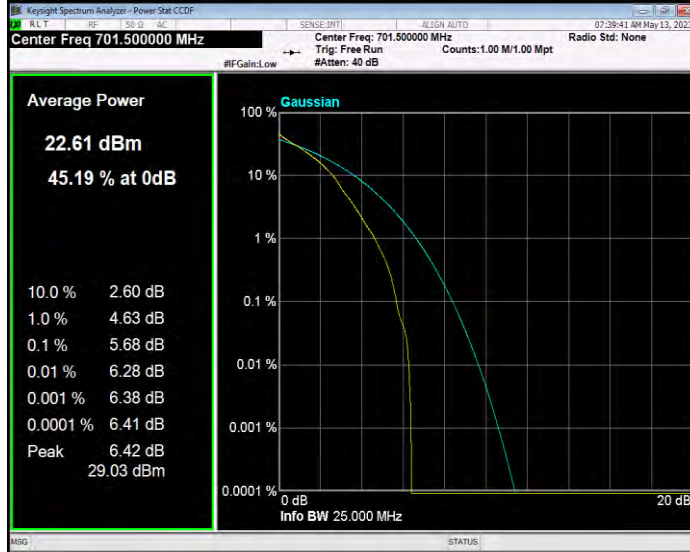

Band12 QPSK BW=3MHz Channel=23025 RB Size=1 Position=#0

Band12 QPSK BW=3MHz Channel=23095 RB Size=1 Position=#0

Band12 QPSK BW=3MHz Channel=23165 RB Size=1 Position=#0

Band12 QPSK BW=5MHz Channel=23035 RB Size=1 Position=#0