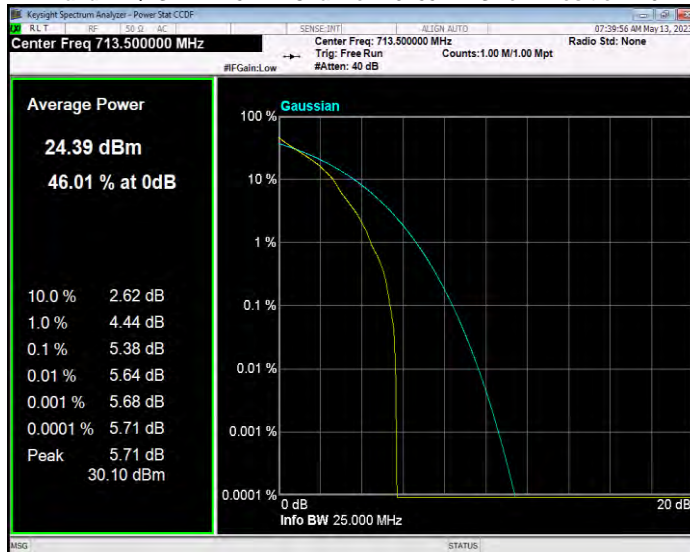

Band12 QPSK BW=5MHz Channel=23155 RB Size=1 Position=#0