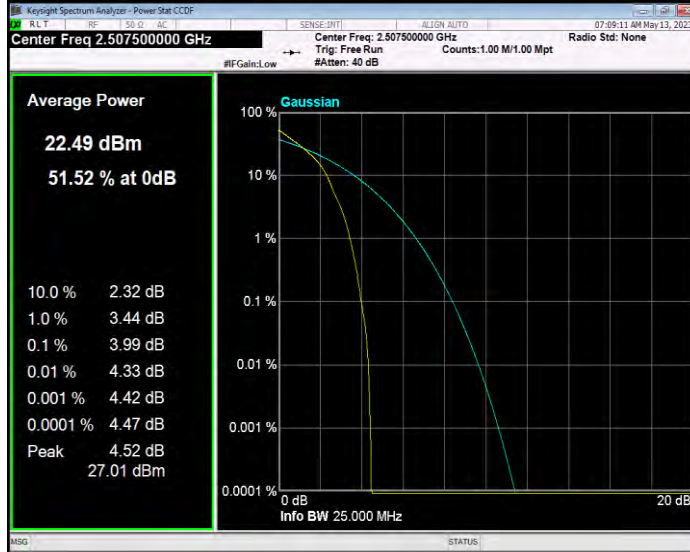

Band7 QPSK BW=15MHz Channel=20825 RB Size=1 Position=#0