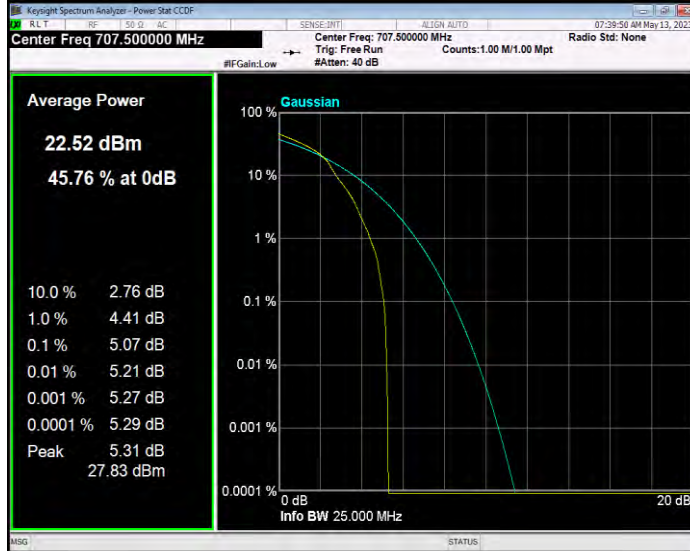

Band12 QAM16 BW=5MHz Channel=23095 RB Size=1 Position=#0