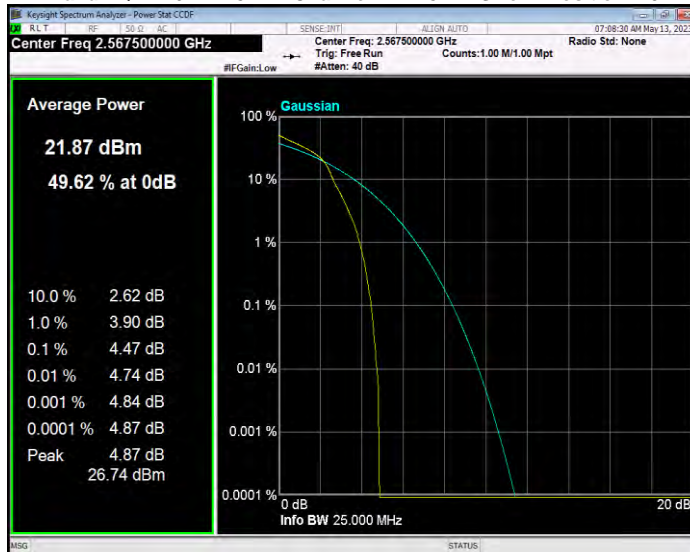

Band7 QAM16 BW=5MHz Channel=21425 RB Size=1 Position=#0