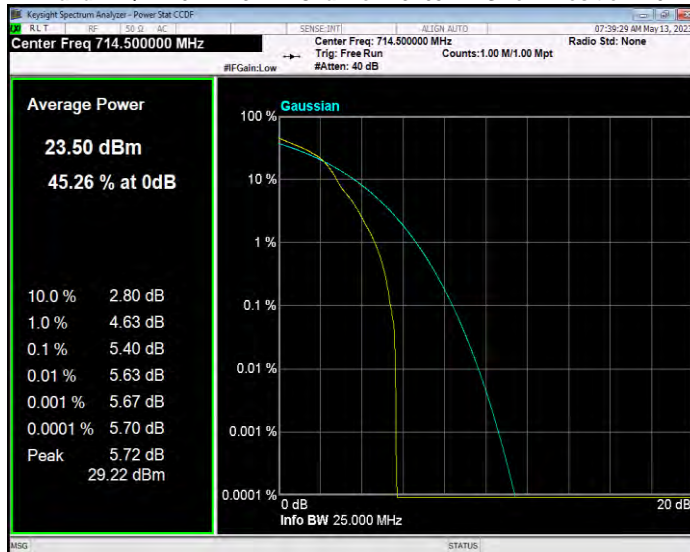

Band12 QAM16 BW=3MHz Channel=23165 RB Size=1 Position=#0