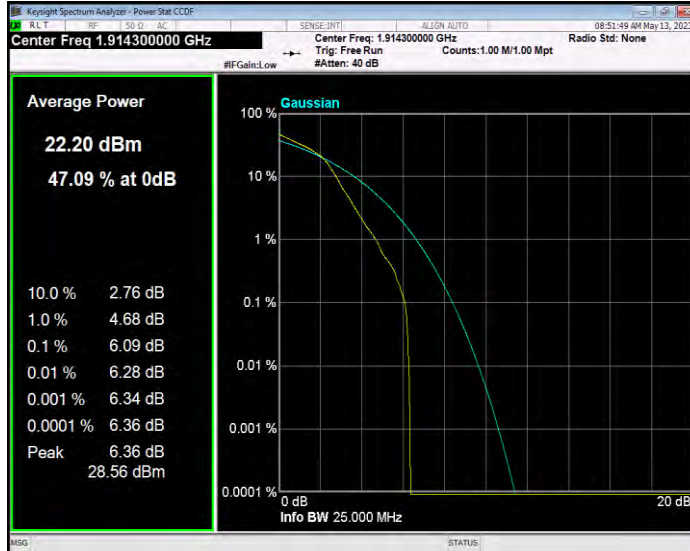

Band25 QAM16 BW=1.4MHz Channel=26683 RB Size=1 Position=#0