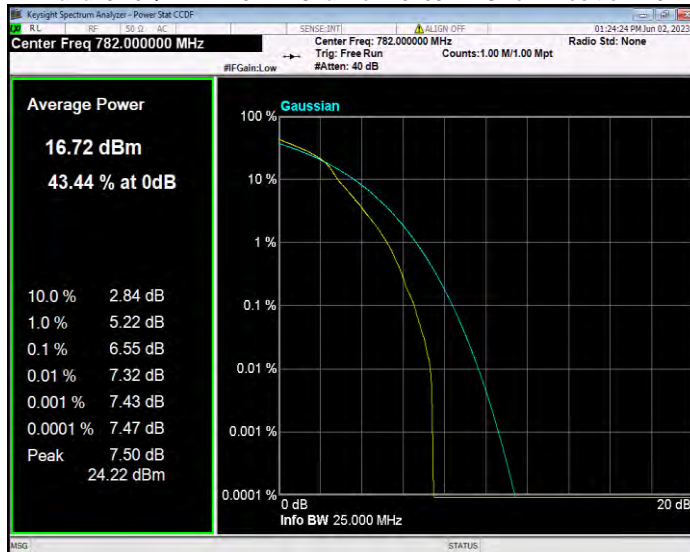

Band13 16QAM BW=5MHz Channel=23230 RB Size=1 Position=#0