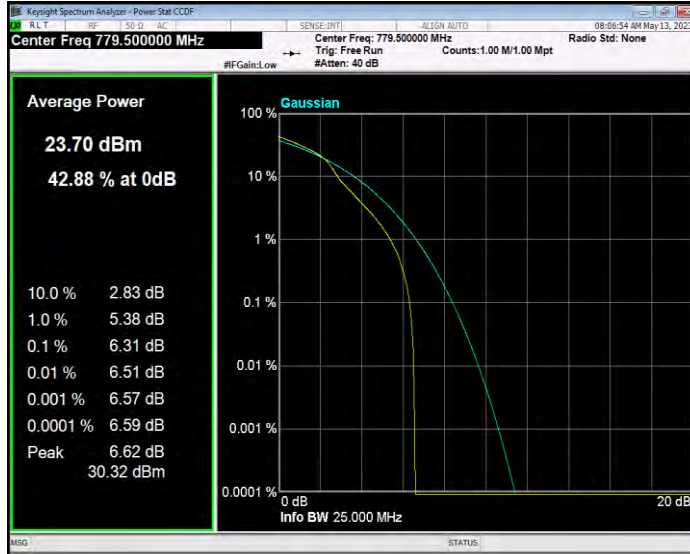

Band13 16QAM BW=5MHz Channel=23230 RB Size=1 Position=#0

Band13 16QAM BW=5MHz Channel=23255 RB Size=1 Position=#0

Band13 QAM16 BW=10MHz Channel=23230 RB Size=1 Position=#0

Band13 QAM16 BW=5MHz Channel=23205 RB Size=1 Position=#0