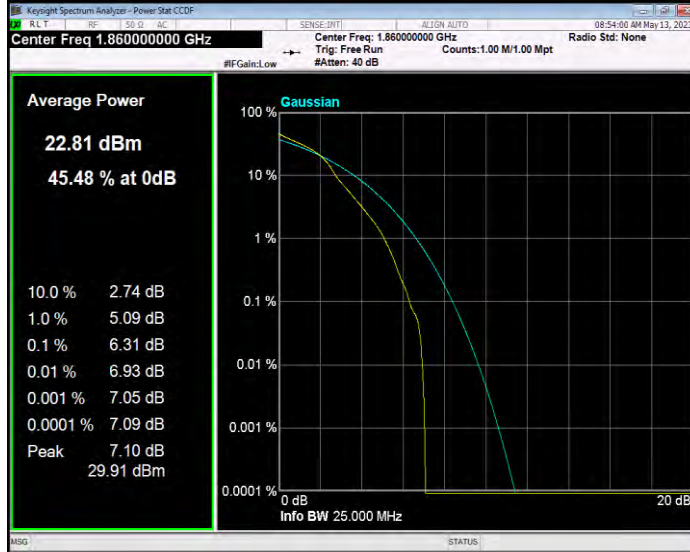

Band25 QAM16 BW=15MHz Channel=26115 RB Size=1 Position=#0

Band25 QAM16 BW=15MHz Channel=26365 RB Size=1 Position=#0

Band25 QAM16 BW=15MHz Channel=26615 RB Size=1 Position=#0

Band25 QAM16 BW=20MHz Channel=26140 RB Size=1 Position=#0