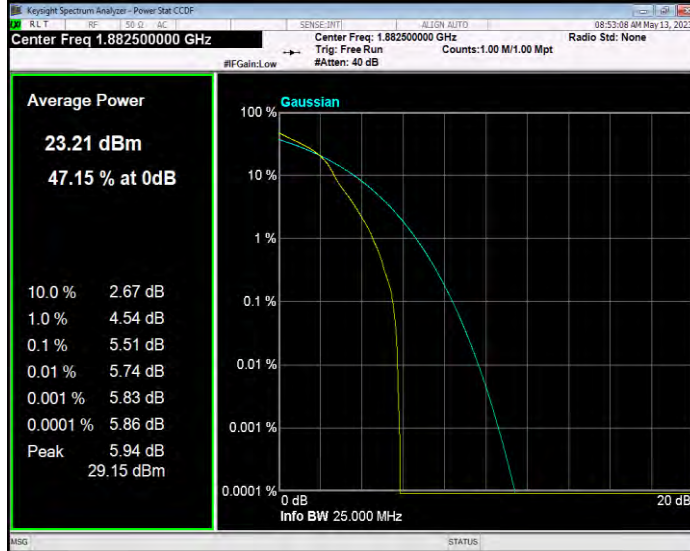

Band25 QAM16 BW=10MHz Channel=26365 RB Size=1 Position=#0