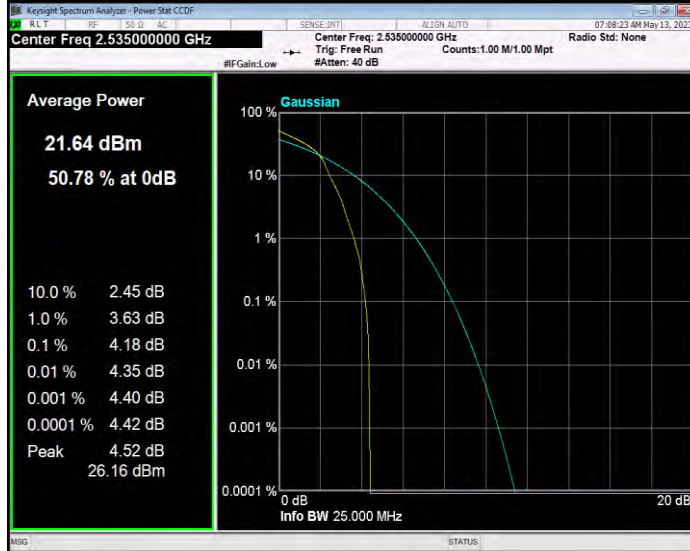

Band7 QAM16 BW=5MHz Channel=21100 RB Size=1 Position=#0