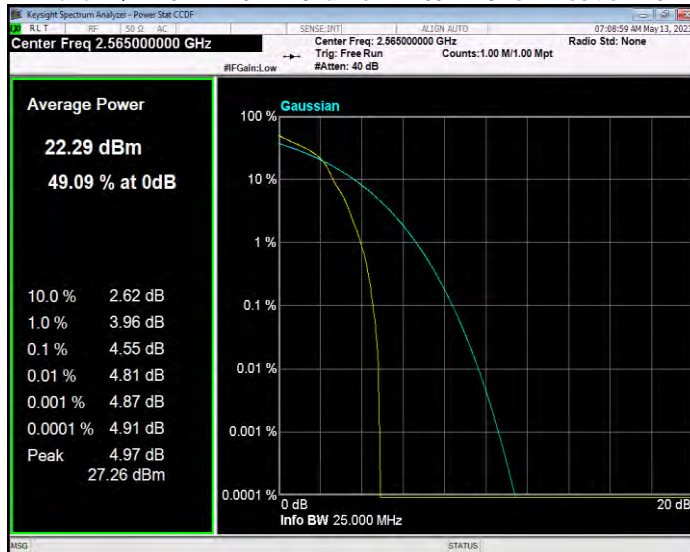

Band7 QAM16 BW=10MHz Channel=21400 RB Size=1 Position=#0