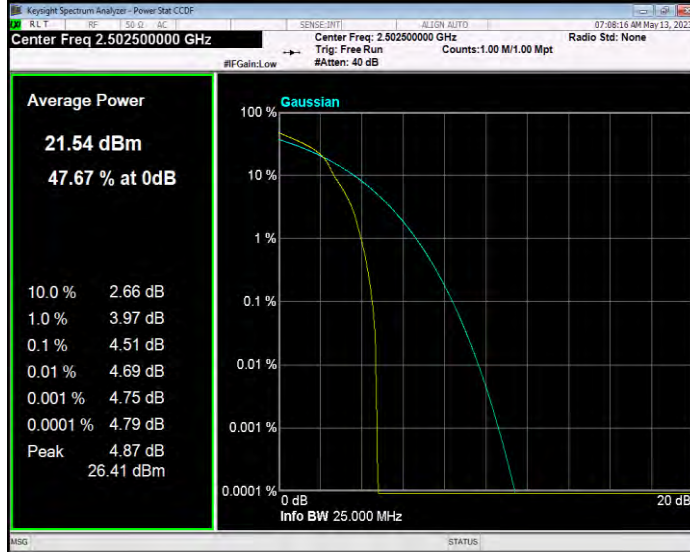

Band7 QAM16 BW=20MHz Channel=20850 RB Size=1 Position=#0

Band7 QAM16 BW=20MHz Channel=21100 RB Size=1 Position=#0

Band7 QAM16 BW=20MHz Channel=21350 RB Size=1 Position=#0

Band7 QAM16 BW=5MHz Channel=20775 RB Size=1 Position=#0