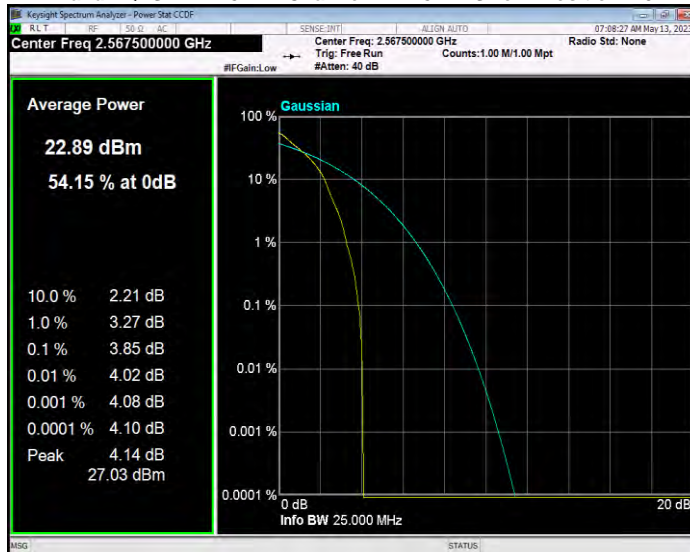

Band7 QPSK BW=5MHz Channel=21425 RB Size=1 Position=#0