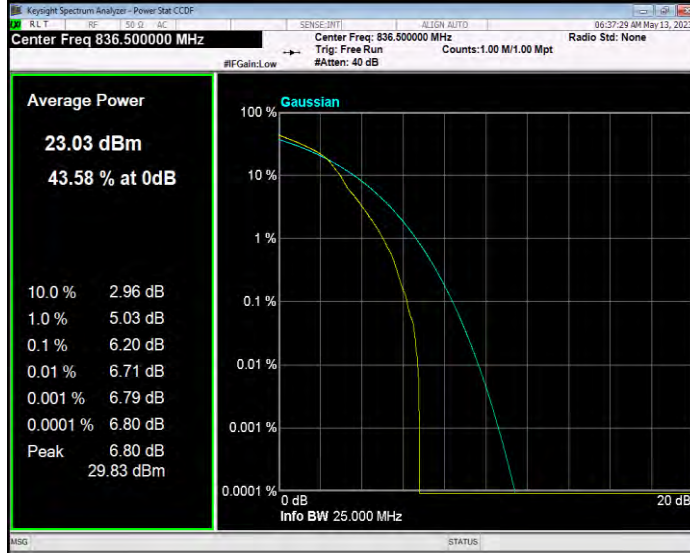

Band4 QPSK BW=5MHz Channel=20175 RB Size=1 Position=#0

Band4 QPSK BW=5MHz Channel=20375 RB Size=1 Position=#0

Band5 QAM16 BW=1.4MHz Channel=20407 RB Size=1 Position=#0

Band5 QAM16 BW=1.4MHz Channel=20525 RB Size=1 Position=#0