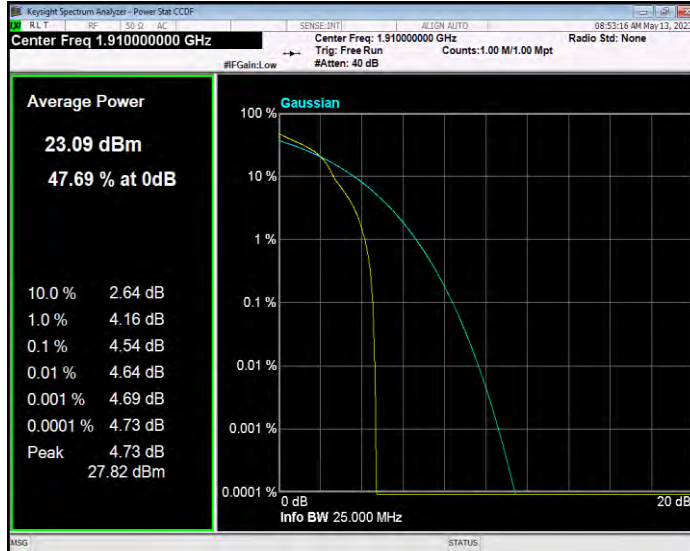

Band25 QAM16 BW=1.4MHz Channel=26683 RB Size=1 Position=#0

Band25 QAM16 BW=10MHz Channel=26090 RB Size=1 Position=#0

Band25 QAM16 BW=10MHz Channel=26365 RB Size=1 Position=#0

Band25 QAM16 BW=10MHz Channel=26640 RB Size=1 Position=#0