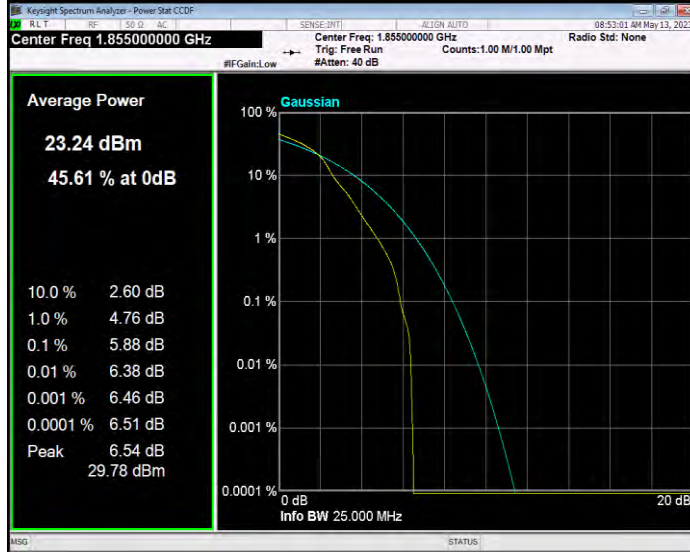

Band25 QAM16 BW=10MHz Channel=26090 RB Size=1 Position=#0