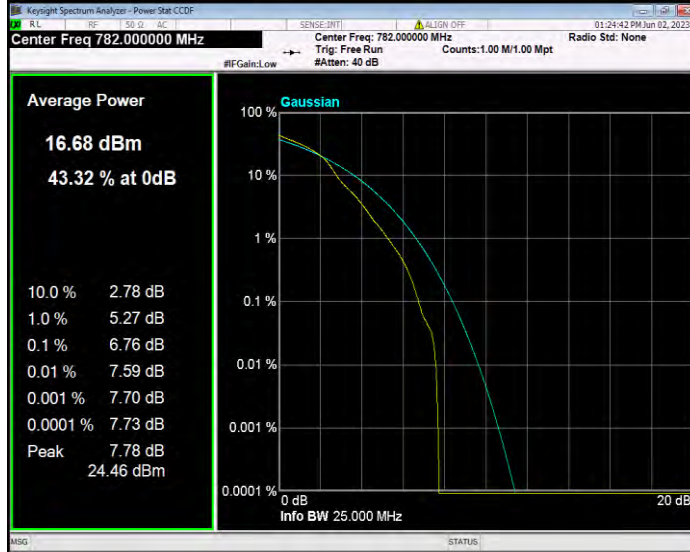

Band13 16QAM BW=10MHz Channel=23230 RB Size=1 Position=#0