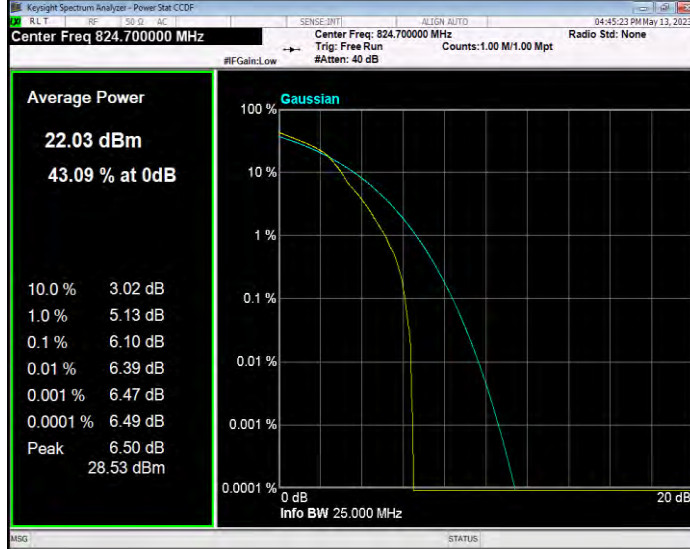

Band26(824-849) QAM16 BW=1.4MHz Channel=26797 RB Size=1 Position=#0