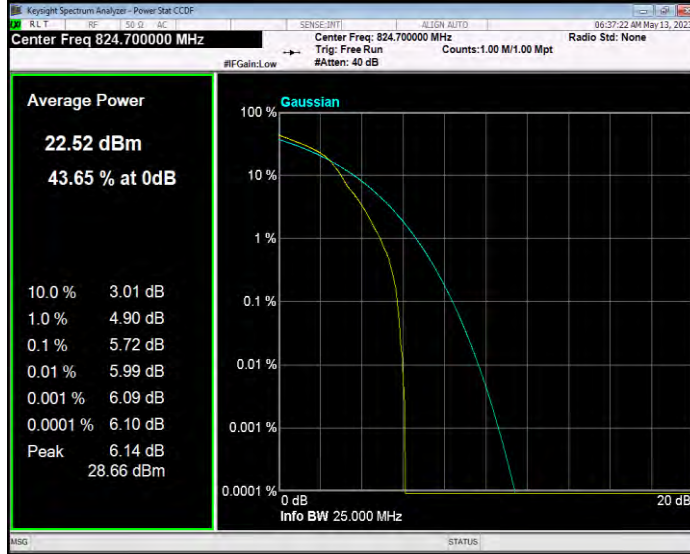

Band5 QAM16 BW=1.4MHz Channel=20407 RB Size=1 Position=#0