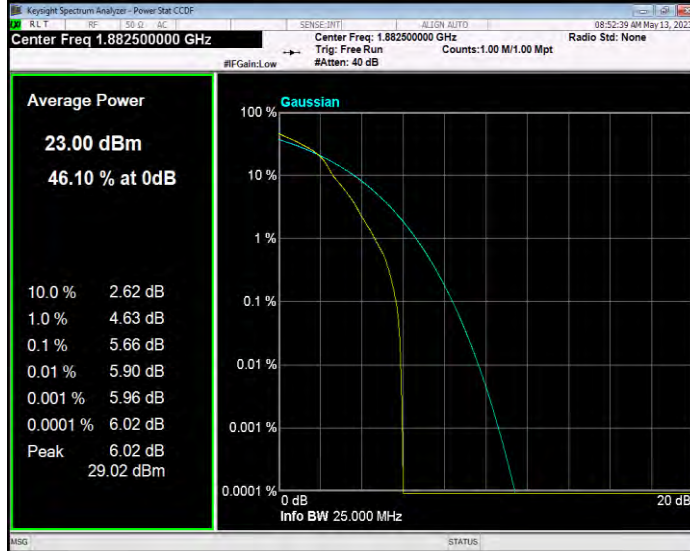

Band25 QAM16 BW=5MHz Channel=26365 RB Size=1 Position=#0