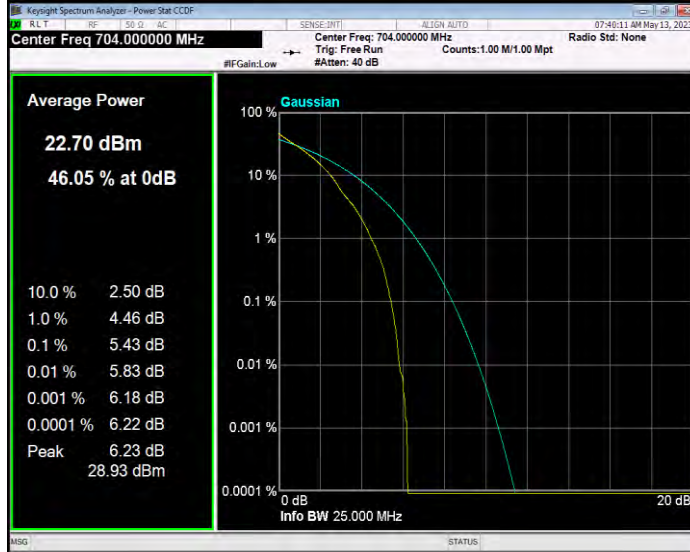

Band12 QPSK BW=10MHz Channel=23060 RB Size=1 Position=#0