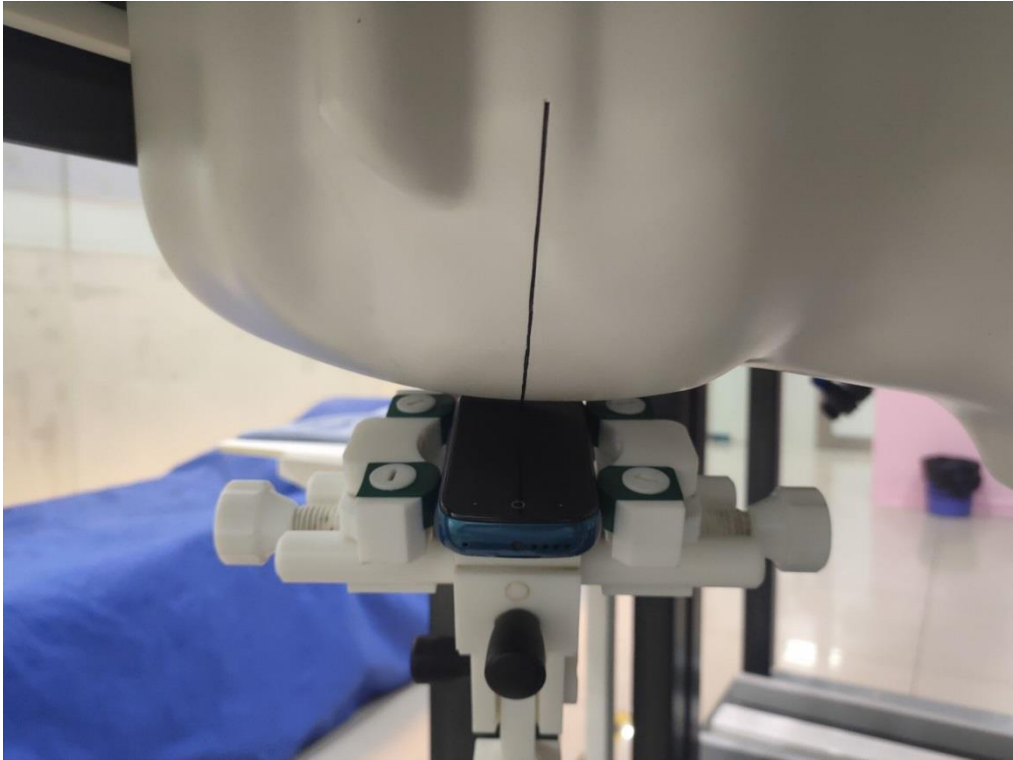

2AK6CJELLY2E _SAR Setup photos

Right Touch

Right Tilt

Left Touch

Left Tilt

Body Front side(separation distance is 5mm)

Body Back side(separation distance is 5mm)

Body Left side(separation distance is 5mm)

Body Right side(separation distance is 5mm)

Body Bottom side(separation distance is 5mm)

Body Top side(separation distance is 5mm)