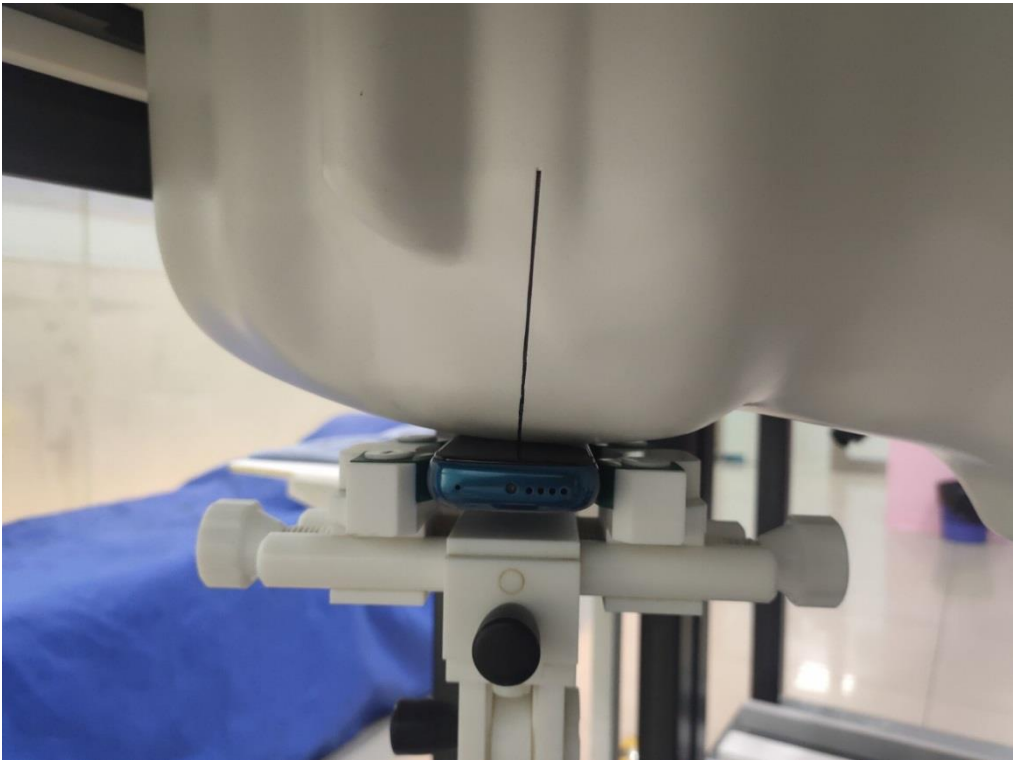

2AK6CJELLY2E _SAR Setup photos

Right Touch

Right Tilt

Left Touch

Left Tilt

Body Front side(separation distance is 5mm)

Body Back side(separation distance is 5mm)

Body Left side(separation distance is 5mm)

Body Right side(separation distance is 5mm)

Body Bottom side(separation distance is 5mm)

Body Top side(separation distance is 5mm)