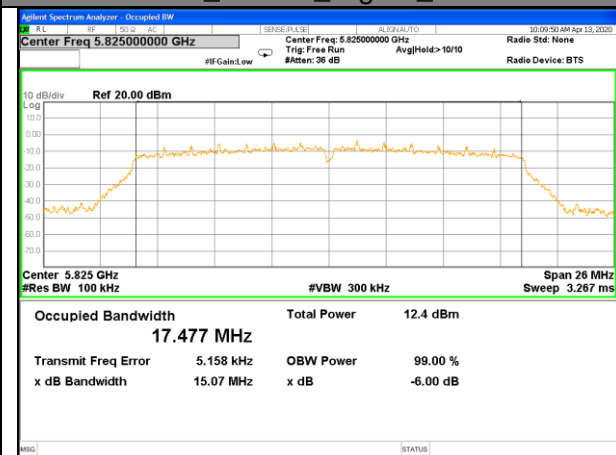

WLAN-58

WLAN-58

W58_11n40_Lower_6BW

W58_11n40_Higher_6BW

W58_11ac20_Lower_6BW

W58_11ac20_Middle_6BW

W58_11ac20_Higher_6BW

W58_11ac40_Lower_6BW

WLAN-58

WLAN-58

W58_11ac40_Higher_6BW

W58_11ac80_-6_Bandwidth_5775M