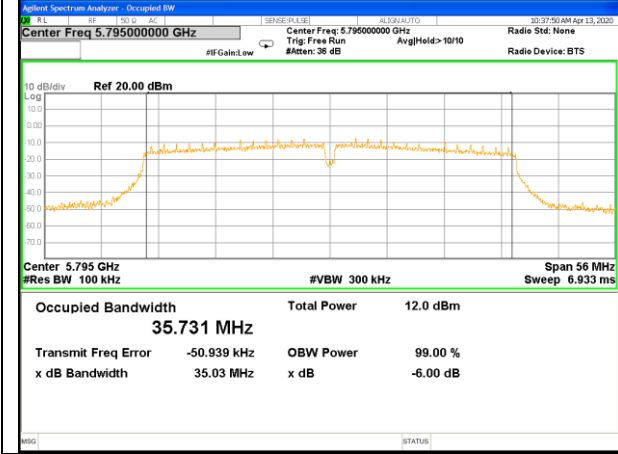

WLAN-58

WLAN-58

W58_11n40_Lower_6BW

W58_11n40_Higher_6BW

W58_11ac20_Lower_6BW

W58_11ac20_Middle_6BW

W58_11ac20_Higher_6BW

W58_11ac40_Lower_6BW

WLAN-58

WLAN-58

W58_11ac40_Higher_6BW

W58_11ac80_-6_Bandwidth_5775M