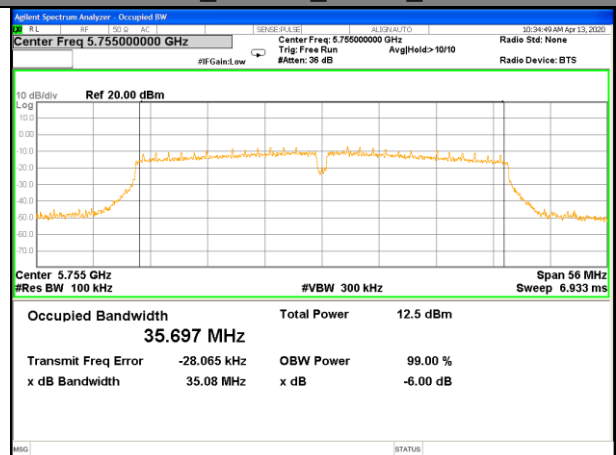

WLAN-58

WLAN-58

W58_11n40_Lower_6BW

W58_11n40_Higher_6BW

W58_11ac20_Lower_6BW

W58_11ac20_Middle_6BW

W58_11ac20_Higher_6BW

W58_11ac40_Lower_6BW

WLAN-58

WLAN-58

W58_11ac40_Higher_6BW

W58_11ac80_-6_Bandwidth_5775M