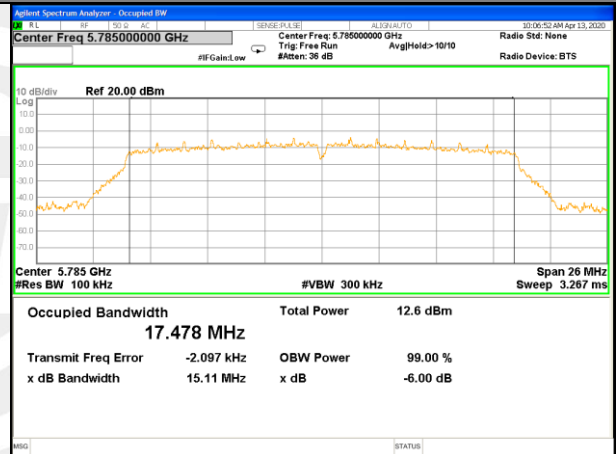

WLAN-58

WLAN-58

W58_11n40_Lower_6BW

W58_11n40_Higher_6BW

W58_11ac20_Lower_6BW

W58_11ac20_Middle_6BW

W58_11ac20_Higher_6BW

W58_11ac40_Lower_6BW

WLAN-58

WLAN-58

W58_11ac40_Higher_6BW

W58_11ac80_-6_Bandwidth_5775M