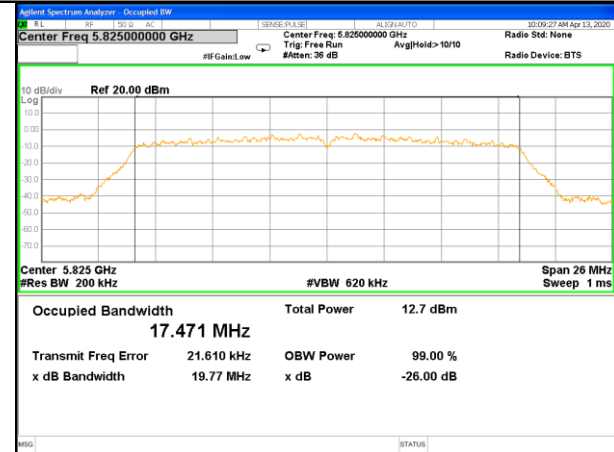

WLAN-58

W58_11a20_Lower_26BW and 99%

W58_11a20_Middle_26BW and 99%

W58_11a20_Higher_26BW and 99%

W58_11n20_Lower_26BW and 99%

W58_11n20_Middle_26BW and 99%

W58_11n20_Higher_26BW and 99%

WLAN-58

WLAN-58

W58_11n40_Lower_26BW and 99%

W58_11n40_Higher_26BW and 99%

W58_11ac20_Lower_26BW and 99%

W58_11ac20_Middle_26BW and 99%

W58_11ac20_Higher_26BW and 99%

W58_11ac40_Lower_26BW and 99%

WLAN-58

WLAN-58

W58_11ac40_Higher_26BW and 99%

W58_11ac80_26BW_99%_Bandwidth_5775M