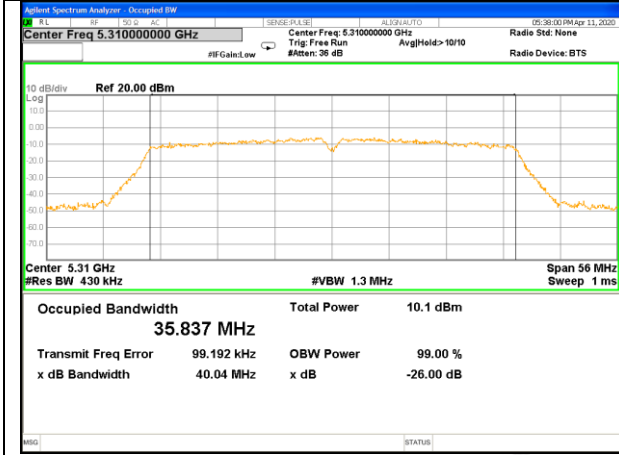

W53_11ac20_Lower_26BW and 99%

W53_11ac20_Middle_26BW and 99%

W53_11ac20_Higher_26BW and 99%

W53_11ac40_Lower_26BW and 99%

WLAN-53

WLAN-53

W53_11ac40_Higher_26BW and 99%

W53_11ac80_CH58(5290MHz)_26BW and 99%

WLAN-56

WLAN-56

W56_11a20_Lower_26BW and 99%

W56_11a20_Middle_26BW and 99%

W56_11a20_Higher_26BW and 99%

W56_11n20_Lower_26BW and 99%

W56_11n20_Middle_26BW and 99%

W56_11n20_Higher_26BW and 99%