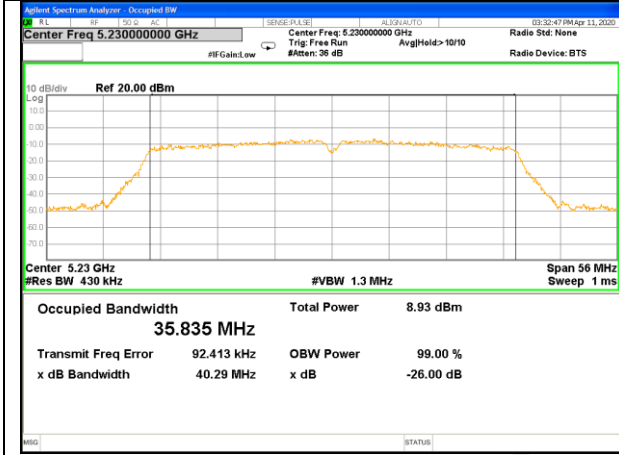

WLAN-52

WLAN-52

W52_11n40_Lower_26BW and 99%

W52_11n40_Higher_26BW and 99%

W52_11ac20_Lower_26BW and 99%

W52_11ac20_Middle_26BW and 99%

W52_11ac20_Higher_26BW and 99%

W52_11ac40_Lower_26BW and 99%

WLAN-52

WLAN-52

W52_11ac40_Higher_26BW and 99%

W52_11ac80_CH42(5210MHz)_26BW and 99%

WLAN-53

WLAN-53

W53_11a20_Lower_26BW and 99%

W53_11a20_Middle_26BW and 99%