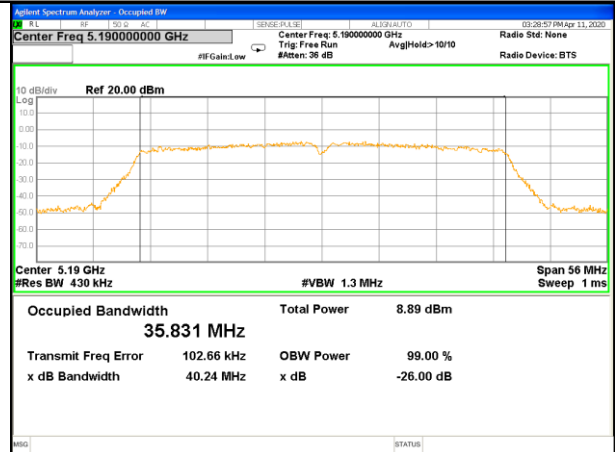

WLAN-52

WLAN-52

W52_11n40_Lower_26BW and 99%

W52_11n40_Higher_26BW and 99%

W52_11ac20_Lower_26BW and 99%

W52_11ac20_Middle_26BW and 99%

W52_11ac20_Higher_26BW and 99%

W52_11ac40_Lower_26BW and 99%

WLAN-52

WLAN-52

W52_11ac40_Higher_26BW and 99%

W52_11ac80_CH42(5210MHz)_26BW and 99%

WLAN-53

WLAN-53

W53_11a20_Lower_26BW and 99%

W53_11a20_Middle_26BW and 99%