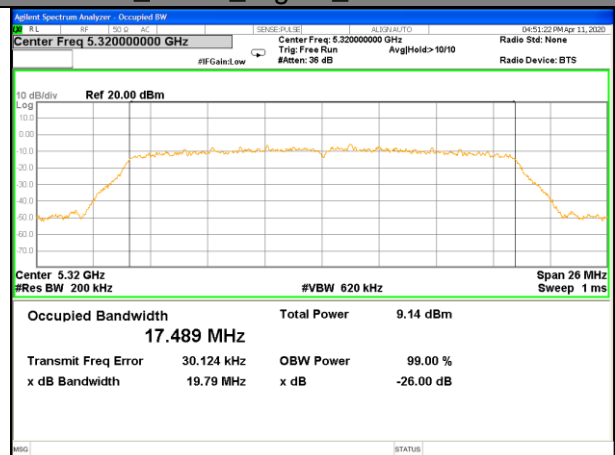

W53_11n20_Higher_26BW and 99%