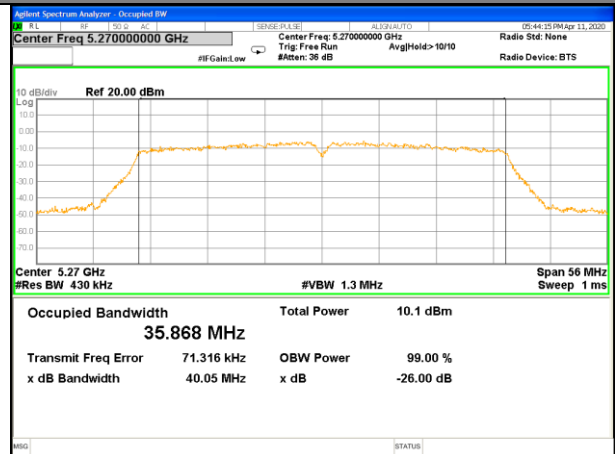

W53_11ac20_Lower_26BW and 99%

W53_11ac20_Middle_26BW and 99%

W53_11ac20_Higher_26BW and 99%

W53_11ac40_Lower_26BW and 99%

WLAN-53

WLAN-53

W53_11ac40_Higher_26BW and 99%

W53_11ac80_CH58(5290MHz)_26BW and 99%

WLAN-56

WLAN-56

W56_11a20_Lower_26BW and 99%

W56_11a20_Middle_26BW and 99%

W56_11a20_Higher_26BW and 99%

W56_11n20_Lower_26BW and 99%

W56_11n20_Middle_26BW and 99%

W56_11n20_Higher_26BW and 99%