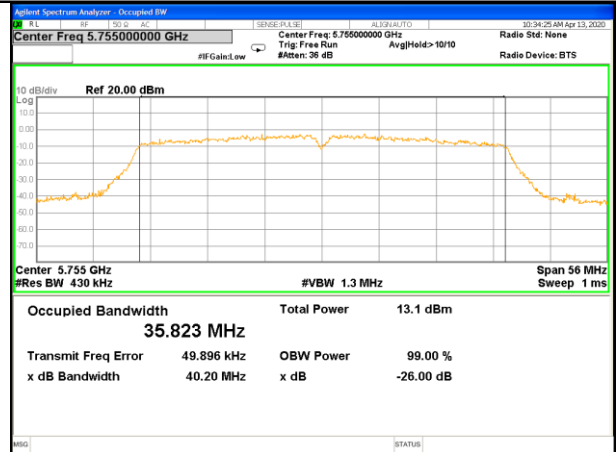

WLAN-58

W58_11a20_Lower_26BW and 99%

W58_11a20_Middle_26BW and 99%

W58_11a20_Higher_26BW and 99%

W58_11n20_Lower_26BW and 99%

W58_11n20_Middle_26BW and 99%

W58_11n20_Higher_26BW and 99%

WLAN-58

WLAN-58

W58_11n40_Lower_26BW and 99%

W58_11n40_Higher_26BW and 99%

W58_11ac20_Lower_26BW and 99%

W58_11ac20_Middle_26BW and 99%

W58_11ac20_Higher_26BW and 99%

W58_11ac40_Lower_26BW and 99%

WLAN-58

WLAN-58

W58_11ac40_Higher_26BW and 99%

W58_11ac80_26BW_99%_Bandwidth_5775M