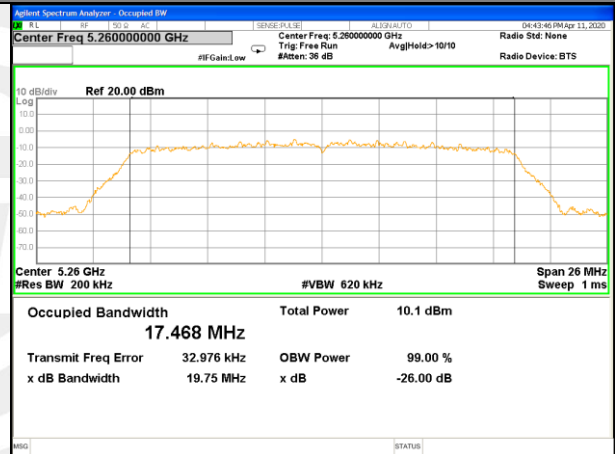

W53_11n20_Lower_26BW and 99%