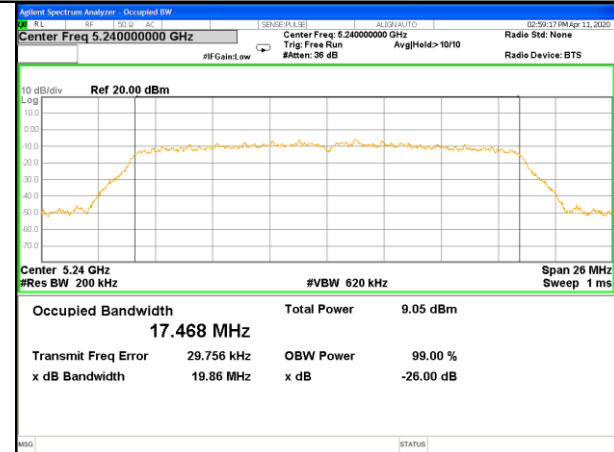

WLAN-52

WLAN-52

W52_11n40_Lower_26BW and 99%

W52_11n40_Higher_26BW and 99%

W52_11ac20_Lower_26BW and 99%

W52_11ac20_Middle_26BW and 99%

W52_11ac20_Higher_26BW and 99%

W52_11ac40_Lower_26BW and 99%

WLAN-52

WLAN-52

W52_11ac40_Higher_26BW and 99%

W52_11ac80_CH42(5210MHz)_26BW and 99%

WLAN-53

WLAN-53

W53_11a20_Lower_26BW and 99%

W53_11a20_Middle_26BW and 99%