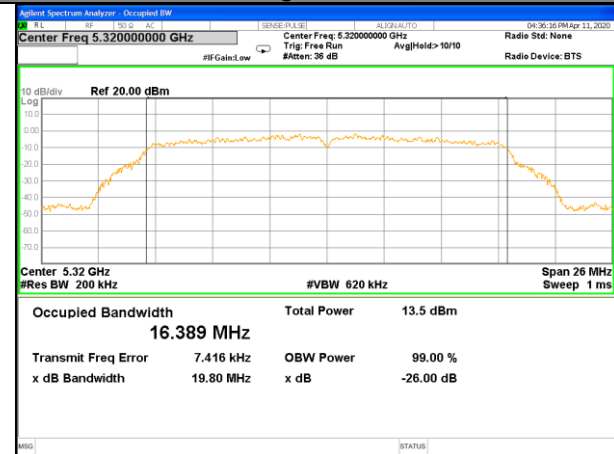

W53_11a20_Higher_26BW and 99%