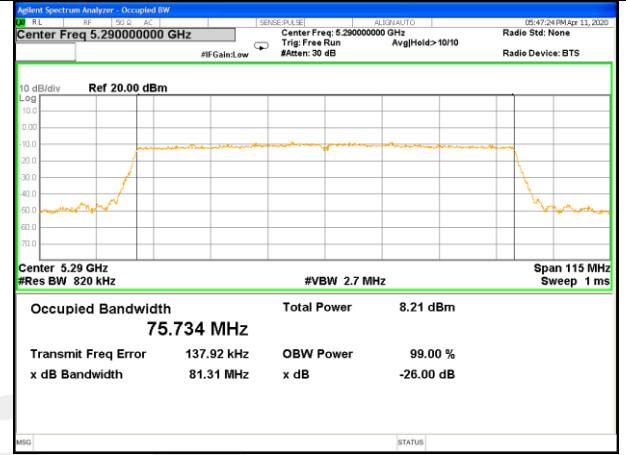

W53_11ac20_Lower_26BW and 99%

W53_11ac20_Middle_26BW and 99%

W53_11ac20_Higher_26BW and 99%

W53_11ac40_Lower_26BW and 99%

WLAN-53

WLAN-53

W53_11ac40_Higher_26BW and 99%

W53_11ac80_CH58(5290MHz)_26BW and 99%