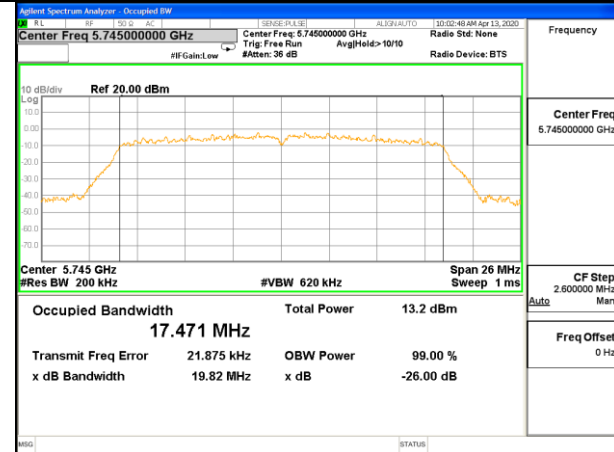

WLAN-58

W58_11a20_Lower_26BW and 99%

W58_11a20_Middle_26BW and 99%

W58_11a20_Higher_26BW and 99%

W58_11n20_Lower_26BW and 99%

W58_11n20_Middle_26BW and 99%

W58_11n20_Higher_26BW and 99%

WLAN-58

WLAN-58

W58_11n40_Lower_26BW and 99%

W58_11n40_Higher_26BW and 99%

W58_11ac20_Lower_26BW and 99%

W58_11ac20_Middle_26BW and 99%

W58_11ac20_Higher_26BW and 99%

W58_11ac40_Lower_26BW and 99%

WLAN-58

WLAN-58

W58_11ac40_Higher_26BW and 99%

W58_11ac80_26BW_99%_Bandwidth_5775M