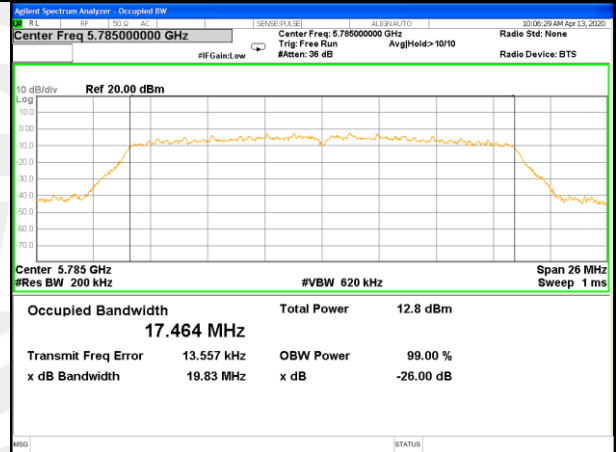

WLAN-58

W58_11a20_Lower_26BW and 99%

W58_11a20_Middle_26BW and 99%

W58_11a20_Higher_26BW and 99%

W58_11n20_Lower_26BW and 99%

W58_11n20_Middle_26BW and 99%

W58_11n20_Higher_26BW and 99%

WLAN-58

WLAN-58

W58_11n40_Lower_26BW and 99%

W58_11n40_Higher_26BW and 99%

W58_11ac20_Lower_26BW and 99%

W58_11ac20_Middle_26BW and 99%

W58_11ac20_Higher_26BW and 99%

W58_11ac40_Lower_26BW and 99%

WLAN-58

WLAN-58

W58_11ac40_Higher_26BW and 99%

W58_11ac80_26BW_99%_Bandwidth_5775M