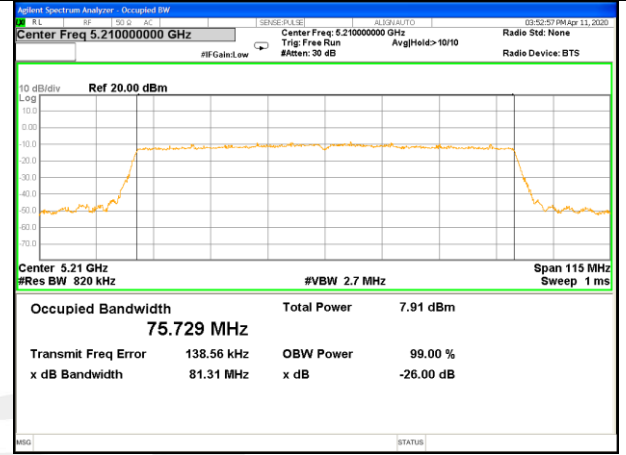

WLAN-52

WLAN-52

W52_11n40_Lower_26BW and 99%

W52_11n40_Higher_26BW and 99%

W52_11ac20_Lower_26BW and 99%

W52_11ac20_Middle_26BW and 99%

W52_11ac20_Higher_26BW and 99%

W52_11ac40_Lower_26BW and 99%

WLAN-52

WLAN-52

W52_11ac40_Higher_26BW and 99%

W52_11ac80_CH42(5210MHz)_26BW and 99%

WLAN-53

WLAN-53

W53_11a20_Lower_26BW and 99%

W53_11a20_Middle_26BW and 99%