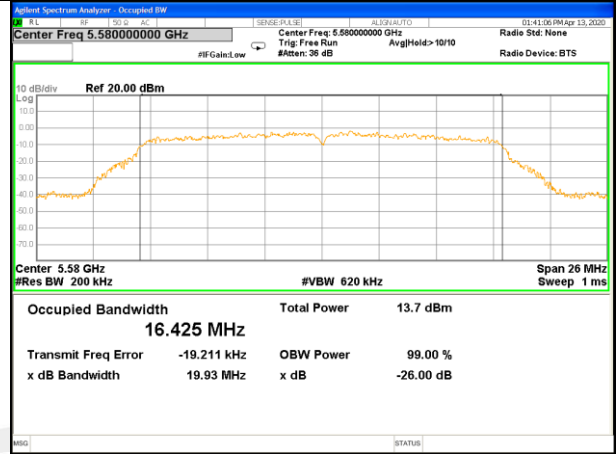

W53_11ac20_Lower_26BW and 99%

W53_11ac20_Middle_26BW and 99%

W53_11ac20_Higher_26BW and 99%

W53_11ac40_Lower_26BW and 99%

WLAN-53

WLAN-53

W53_11ac40_Higher_26BW and 99%

W53_11ac80_CH58(5290MHz)_26BW and 99%

WLAN-56

WLAN-56

W56_11a20_Lower_26BW and 99%

W56_11a20_Middle_26BW and 99%

W56_11a20_Higher_26BW and 99%

W56_11n20_Lower_26BW and 99%

W56_11n20_Middle_26BW and 99%

W56_11n20_Higher_26BW and 99%