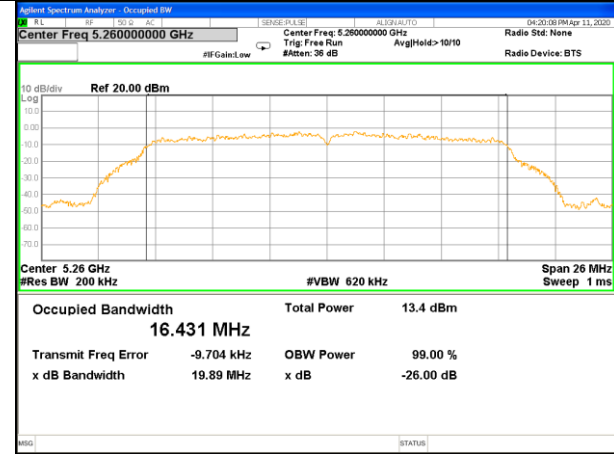

WLAN-52

WLAN-52

W52_11ac40_Higher_26BW and 99%

W52_11ac80_CH42(5210MHz)_26BW and 99%

WLAN-53

WLAN-53

W53_11a20_Lower_26BW and 99%

W53_11a20_Middle_26BW and 99%