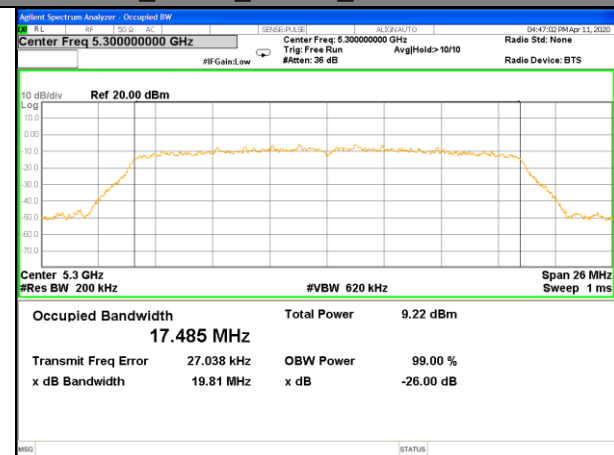

W53_11n20_Middle_26BW and 99%