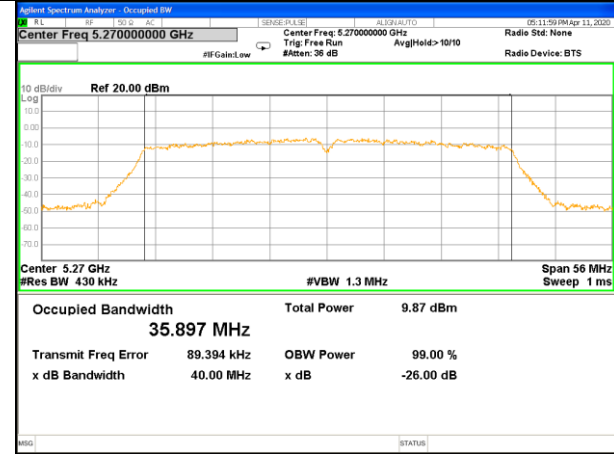

WLAN-53

WLAN-53

W53_11n40_Lower_26BW and 99%