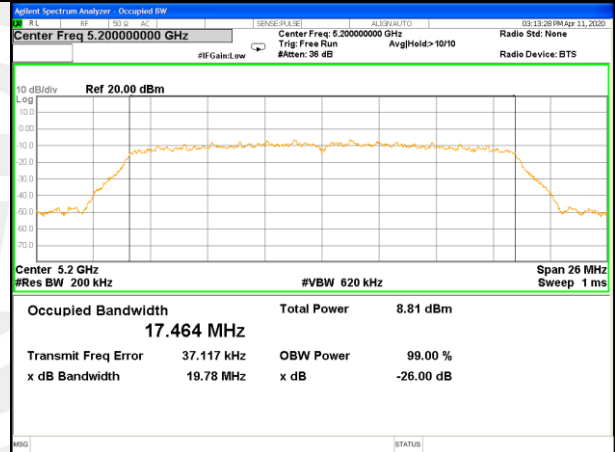

WLAN-52

WLAN-52

W52_11n40_Lower_26BW and 99%

W52_11n40_Higher_26BW and 99%

W52_11ac20_Lower_26BW and 99%

W52_11ac20_Middle_26BW and 99%

W52_11ac20_Higher_26BW and 99%

W52_11ac40_Lower_26BW and 99%

WLAN-52

WLAN-52

W52_11ac40_Higher_26BW and 99%

W52_11ac80_CH42(5210MHz)_26BW and 99%

WLAN-53

WLAN-53

W53_11a20_Lower_26BW and 99%

W53_11a20_Middle_26BW and 99%