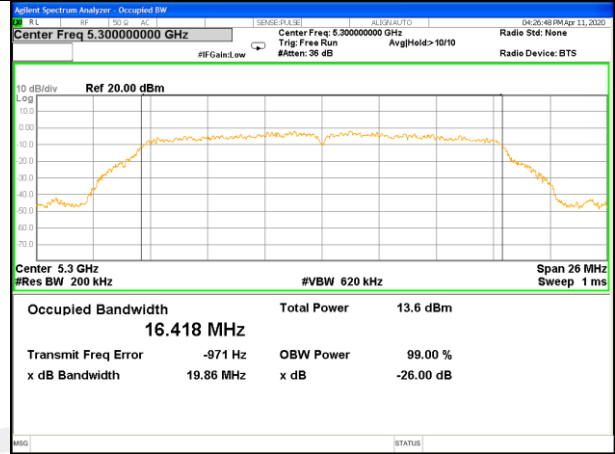

WLAN-52

WLAN-52

W52_11ac40_Higher_26BW and 99%

W52_11ac80_CH42(5210MHz)_26BW and 99%

WLAN-53

WLAN-53

W53_11a20_Lower_26BW and 99%

W53_11a20_Middle_26BW and 99%