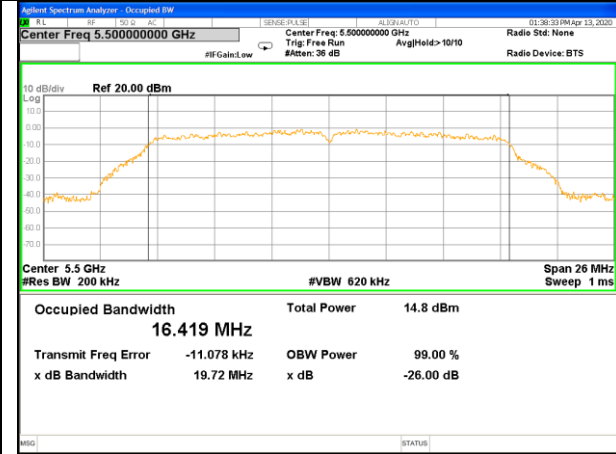

WLAN-56

WLAN-56

W56_11a20_Lower_26BW and 99%