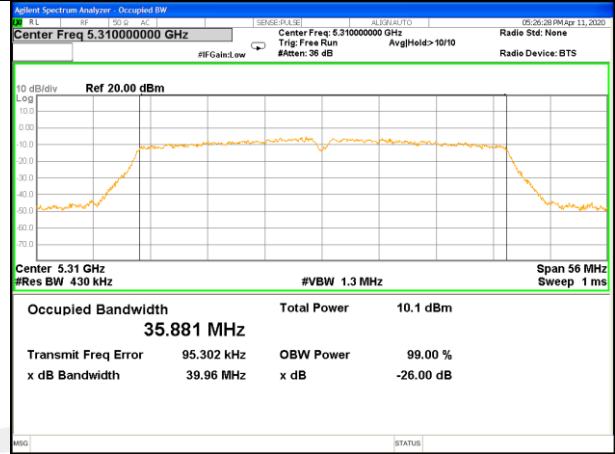

W53_11ac20_Lower_26BW and 99%

W53_11ac20_Middle_26BW and 99%

W53_11ac20_Higher_26BW and 99%

W53_11ac40_Lower_26BW and 99%

WLAN-53

WLAN-53

W53_11ac40_Higher_26BW and 99%

W53_11ac80_CH58(5290MHz)_26BW and 99%