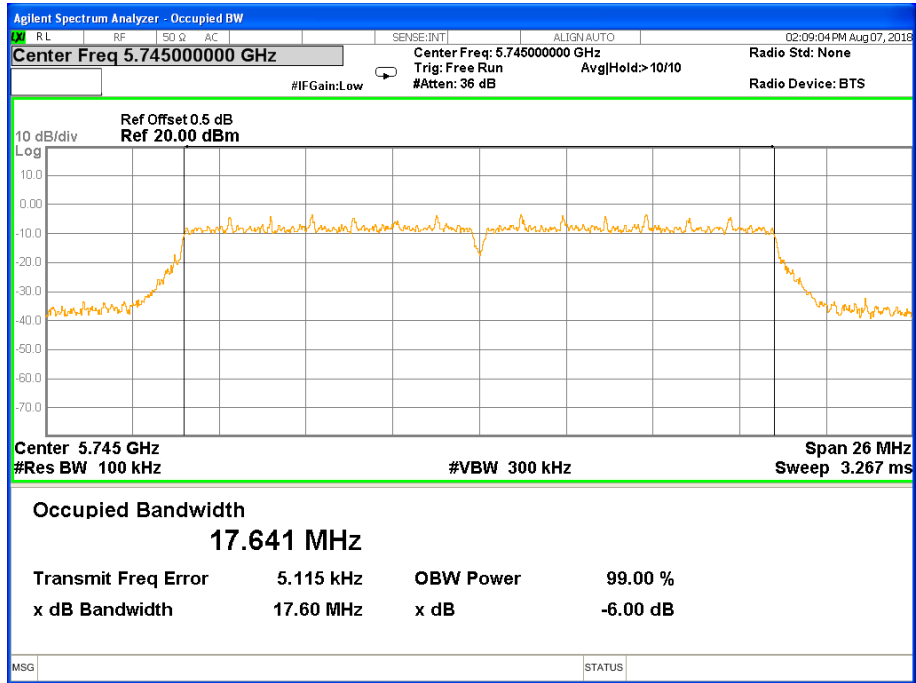

Band IV (5.725-5.850GHz) 802.11n(HT20) 6 dB Bandwidth 6 dB Bandwidth 802.11n(HT20) Channel 149