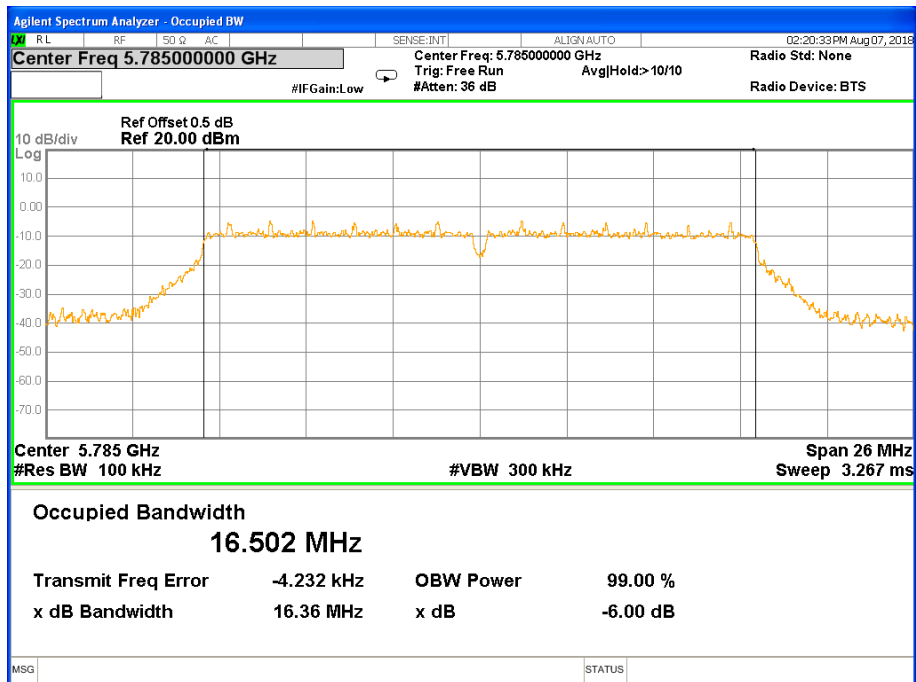

Note: N/A, 6 db bandwidth measurement limit only embodied in the report

Band IV (5.725-5.850GHz) 802.11a, 6 dB Bandwidth 6 dB Bandwidth 802.11a Channel 149

6 dB Bandwidth 802.11a Channel 157

6 dB Bandwidth 802.11a Channel 165