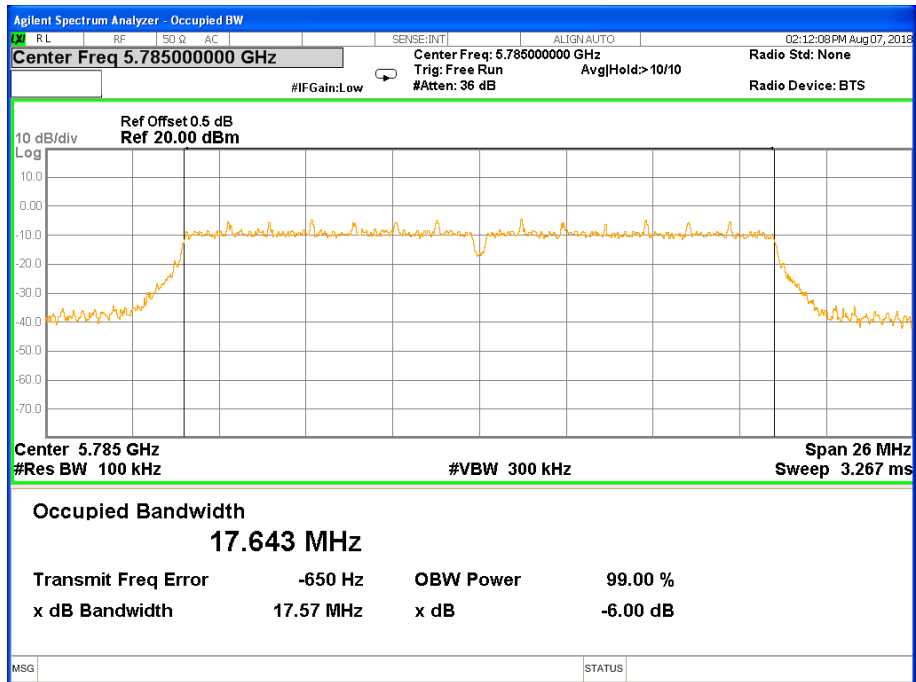

6 dB Bandwidth 802.11n(HT20) Channel 157