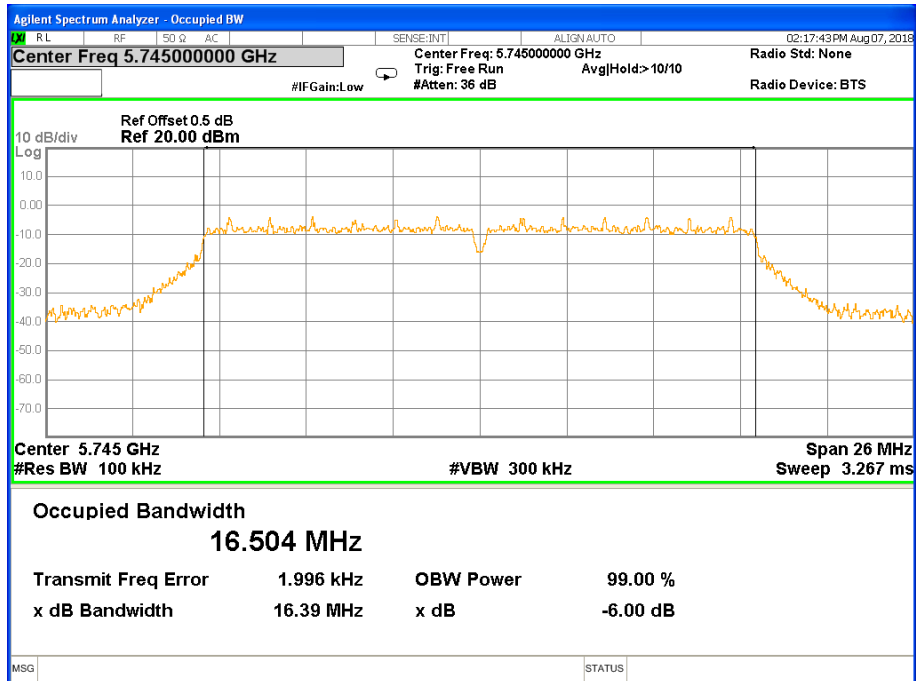

Note: N/A, 6 db bandwidth measurement limit only embodied in the report

Band IV (5.725-5.850GHz) 802.11a, 6 dB Bandwidth 6 dB Bandwidth 802.11a Channel 149

6 dB Bandwidth 802.11a Channel 157

6 dB Bandwidth 802.11a Channel 165