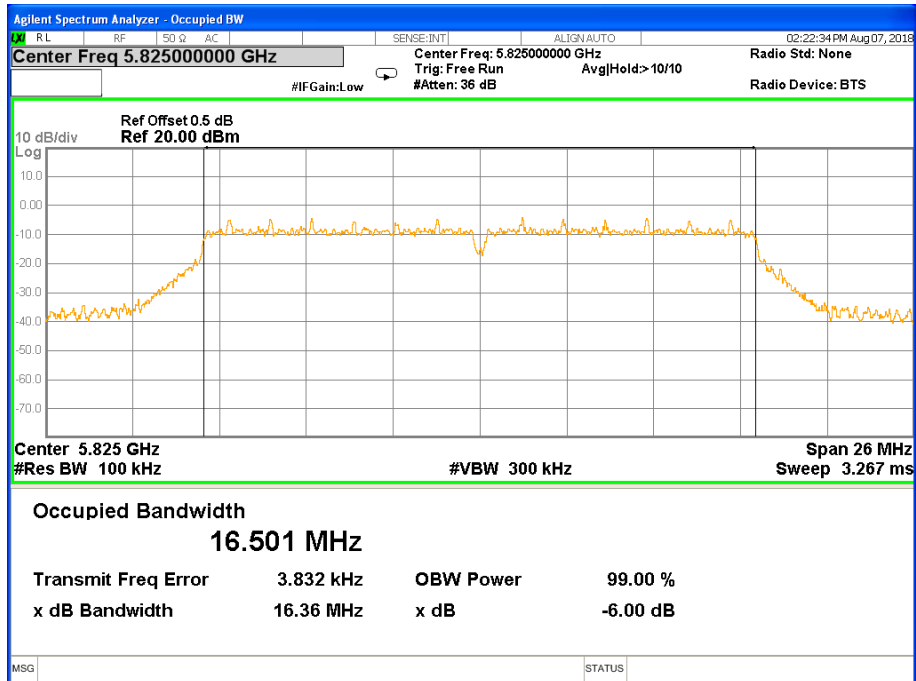

Note: N/A, 6 db bandwidth measurement limit only embodied in the report

Band IV (5.725-5.850GHz) 802.11a, 6 dB Bandwidth 6 dB Bandwidth 802.11a Channel 149

6 dB Bandwidth 802.11a Channel 157

6 dB Bandwidth 802.11a Channel 165