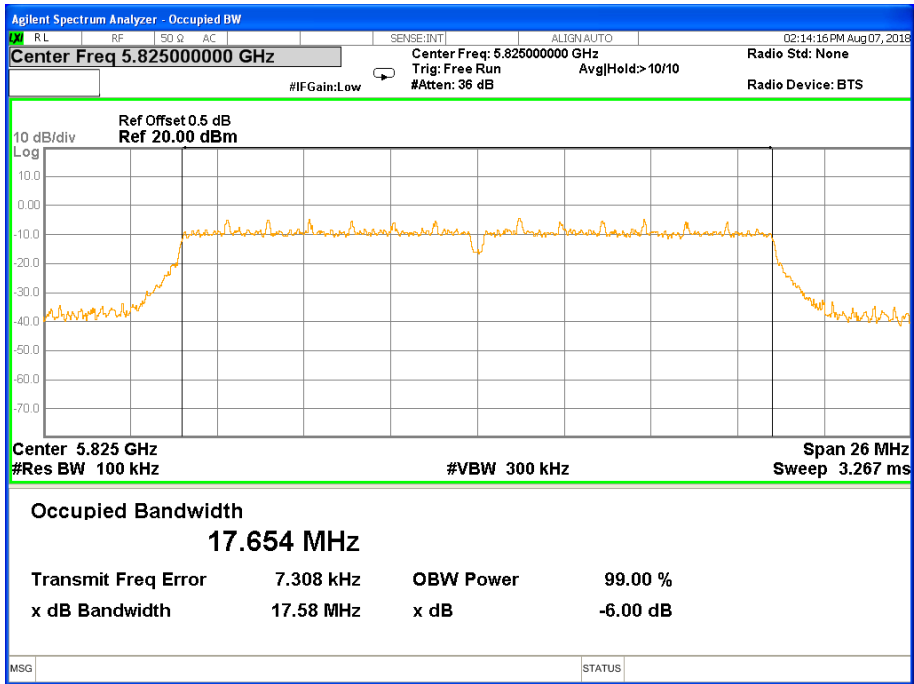

Band IV (5.725-5.850GHz) 802.11n(HT20) 6 dB Bandwidth 6 dB Bandwidth 802.11n(HT20) Channel 149

6 dB Bandwidth 802.11n(HT20) Channel 157

6 dB Bandwidth 802.11n(HT20) Channel 165

Band IV (5.725-5.850GHz) 802.11n(HT40) 6 dB Bandwidth
6 dB Bandwidth 802.11n(HT40) Channel 151