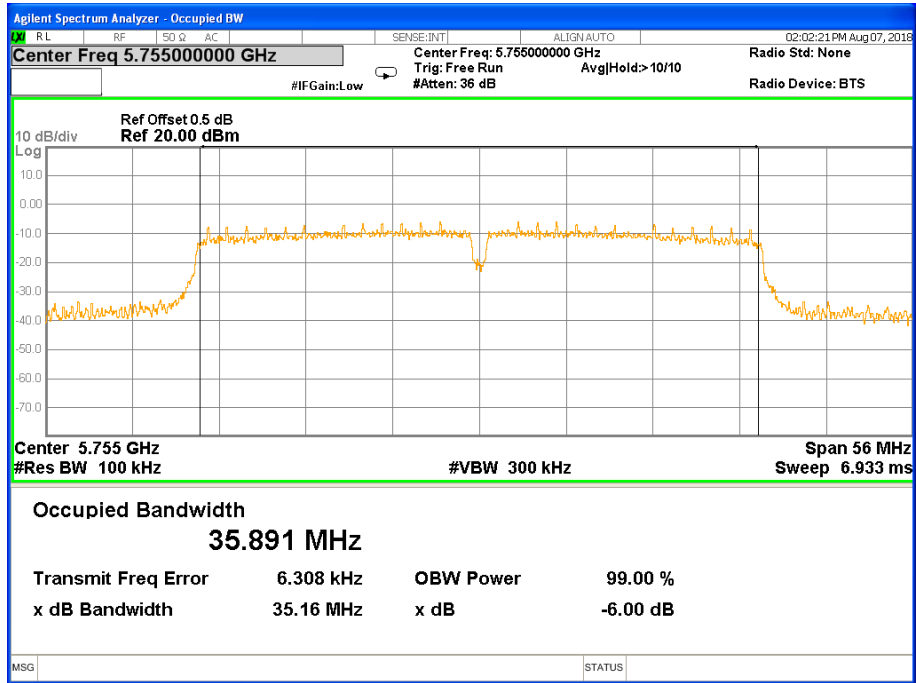

Band IV (5.725-5.850GHz) 802.11n(HT20) 6 dB Bandwidth 6 dB Bandwidth 802.11n(HT20) Channel 149

6 dB Bandwidth 802.11n(HT20) Channel 157

6 dB Bandwidth 802.11n(HT20) Channel 165

Band IV (5.725-5.850GHz) 802.11n(HT40) 6 dB Bandwidth
6 dB Bandwidth 802.11n(HT40) Channel 151