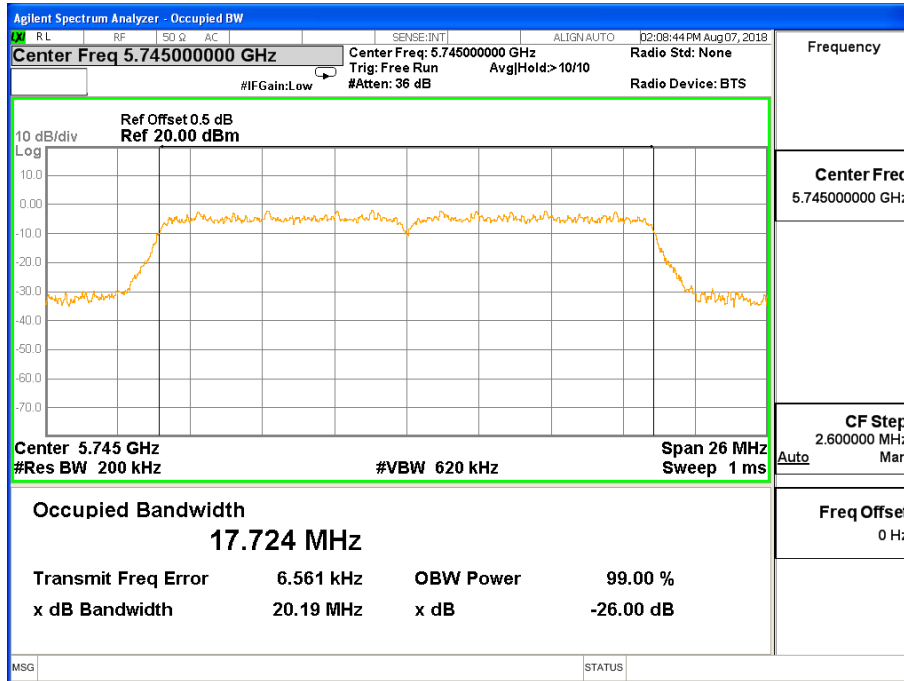

Band IV (5.725-5.850GHz) 802.11n(HT20) 26 dB &99% Bandwidth
26 dB &99% Bandwidth 802.11n(HT20) Channel 149