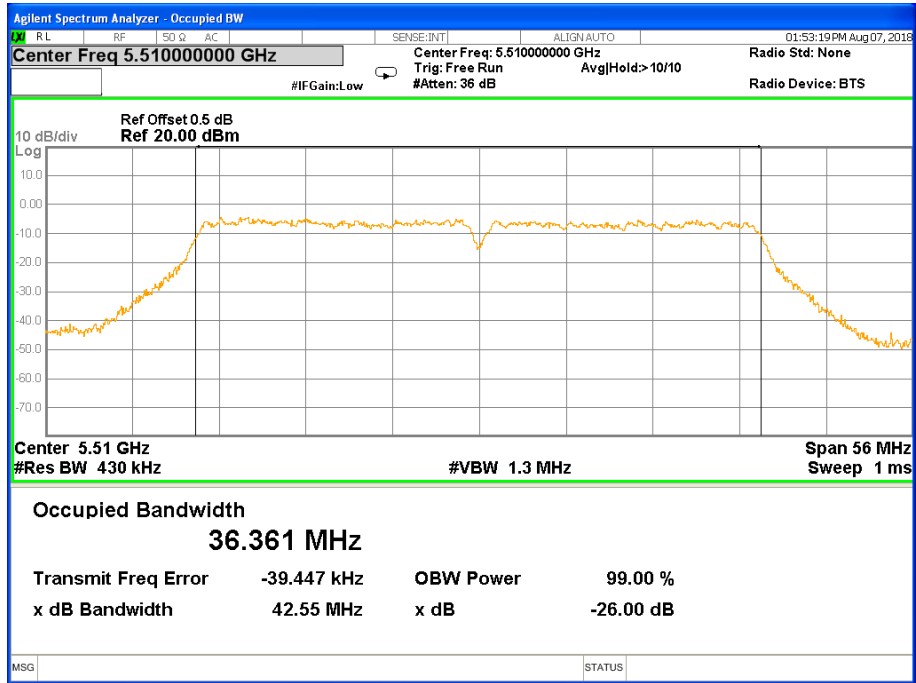

Band III (5.470-5.725GHz) 802.11n(HT40) 26 dB &99% Bandwidth
26 dB &99% Bandwidth 802.11n(HT40) Channel 102