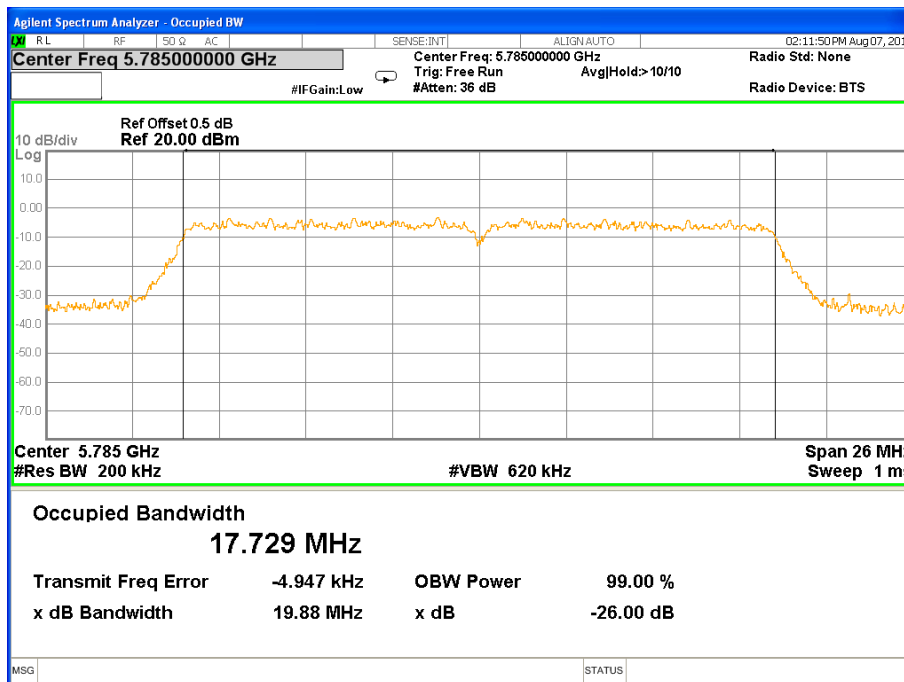

26 dB &99% Bandwidth 802.11n(HT20) Channel 157