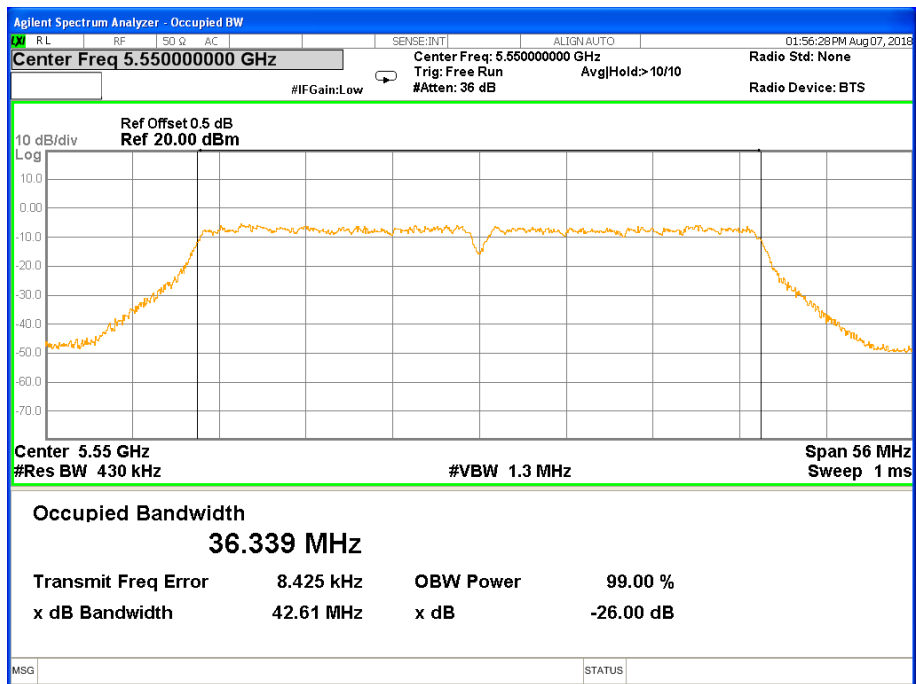

26 dB & 99% Bandwidth 802.11n(HT20) Channel 140

Band III (5.470-5.725GHz) 802.11n(HT40) 26 dB &99% Bandwidth
26 dB &99% Bandwidth 802.11n(HT40) Channel 102

26 dB &99% Bandwidth 802.11n(HT40) Channel 110