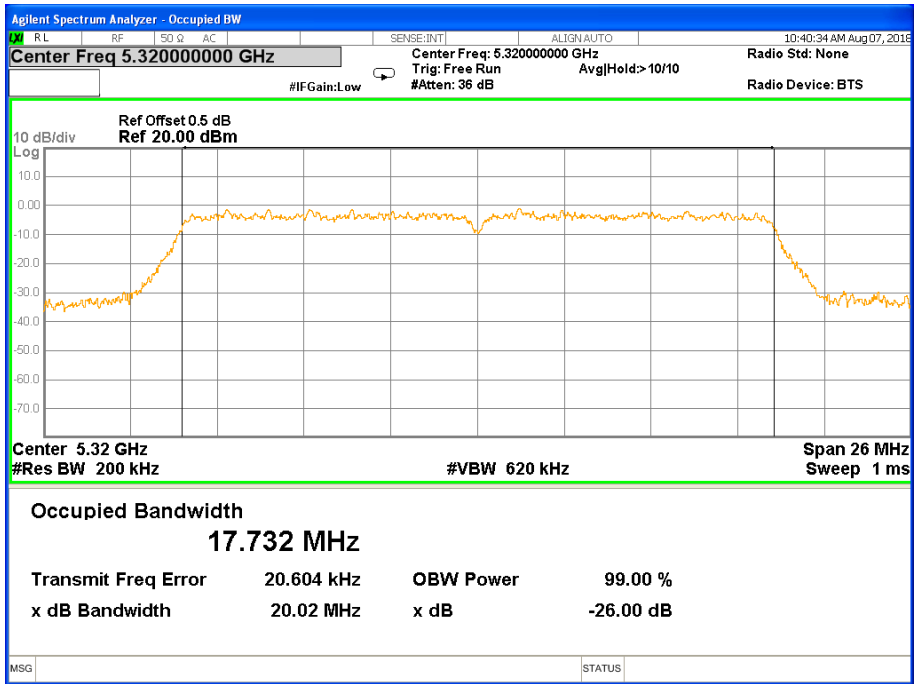

26 dB & 99% Bandwidth 802.11n(HT20) Channel 64