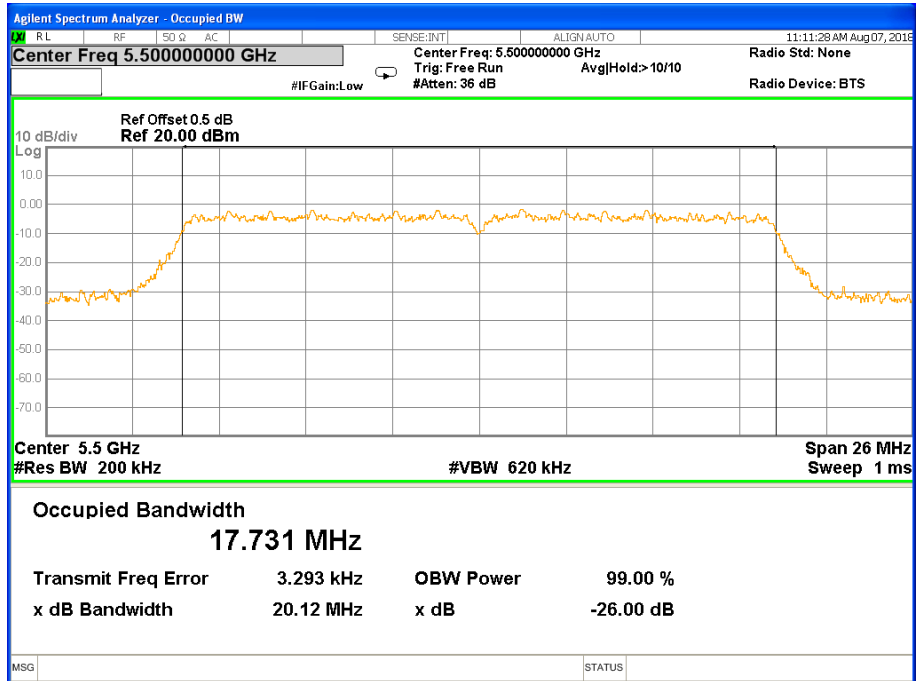

26 dB &99% Bandwidth 802.11a Channel 116

26 dB & 99% Bandwidth 802.11a Channel 140

Band III (5.470-5.725GHz) 802.11n(HT20) 26 dB &99% Bandwidth 26 dB &99% Bandwidth 802.11n(HT20) Channel 100

26 dB &99% Bandwidth 802.11n(HT20) Channel 116