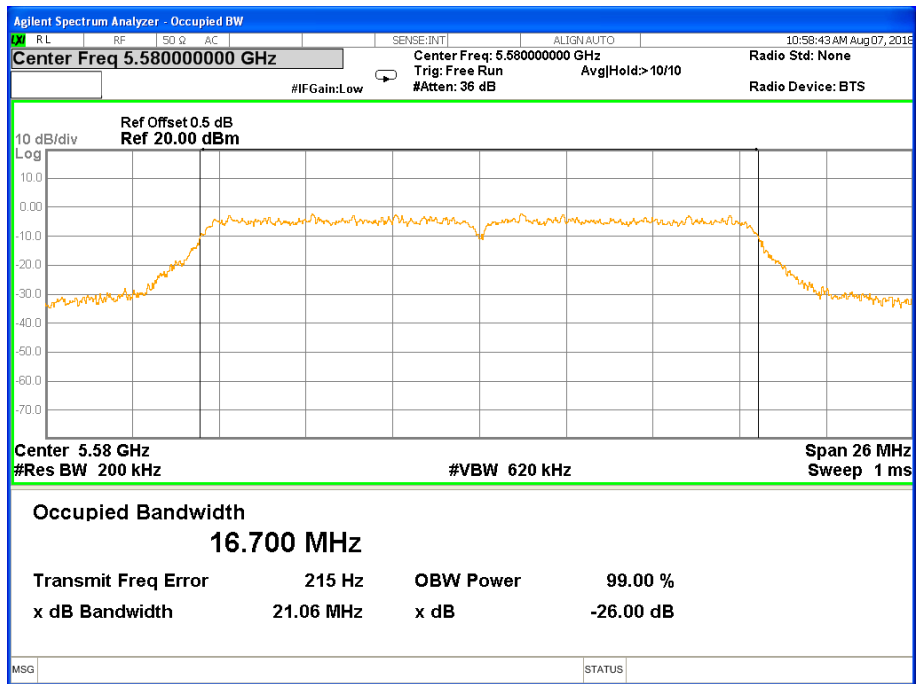

26 dB &99% Bandwidth 802.11a Channel 116