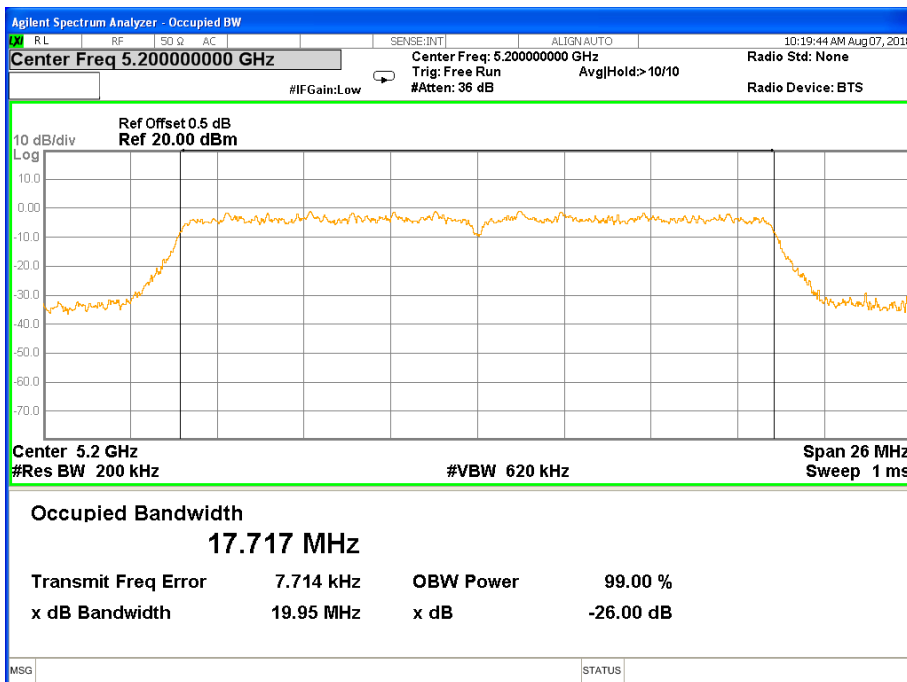

26 dB &99% Bandwidth 802.11a Channel 40

26 dB & 99% Bandwidth 802.11a Channel 48

Band I (5.150-5.250GHz) 802.11n(HT20) 26 dB &99% Bandwidth 26 dB &99% Bandwidth 802.11n(HT20) Channel 36

26 dB &99% Bandwidth 802.11n(HT20) Channel 40