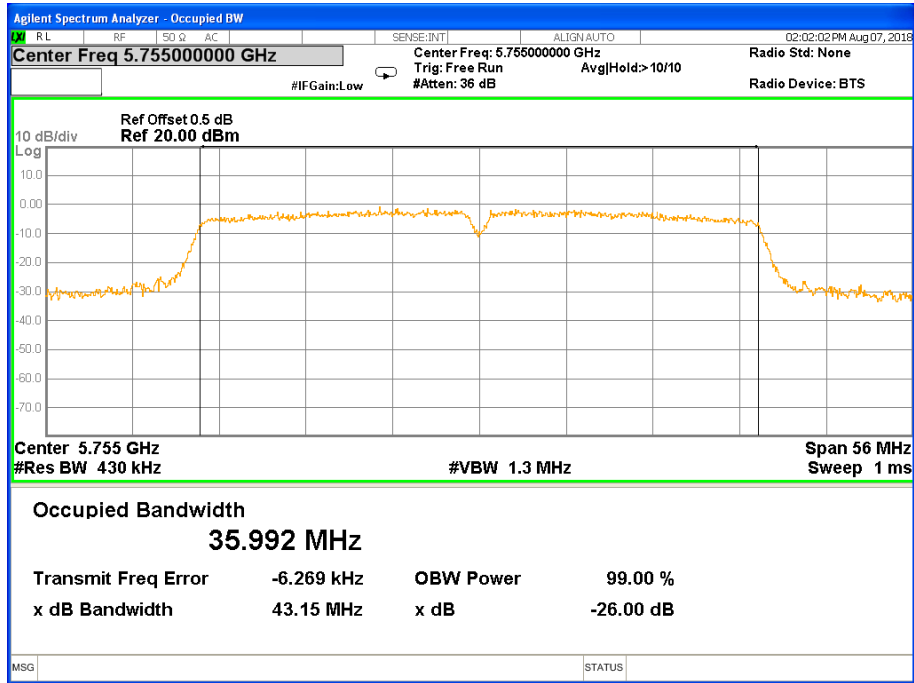

Band IV (5.725-5.850GHz) 802.11n(HT20) 26 dB &99% Bandwidth
26 dB &99% Bandwidth 802.11n(HT20) Channel 149

26 dB &99% Bandwidth 802.11n(HT20) Channel 157

26 dB & 99% Bandwidth 802.11n(HT20) Channel 165

Band IV (5.725-5.850GHz) 802.11n(HT40) 26 dB &99% Bandwidth
26 dB &99% Bandwidth 802.11n(HT40) Channel 151

26 dB &99% Bandwidth 802.11n(HT40) Channel 159