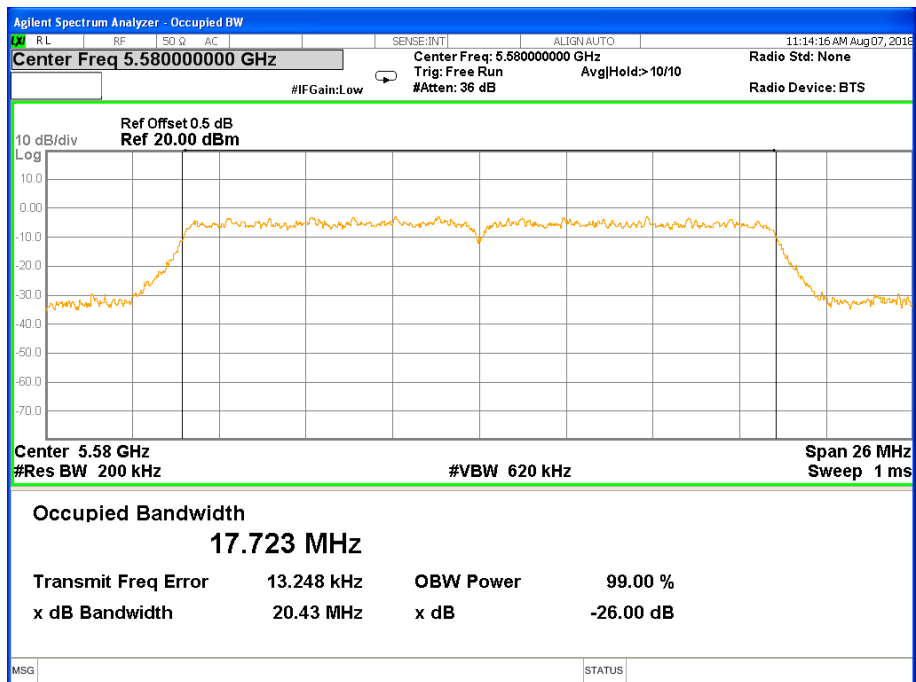

26 dB &99% Bandwidth 802.11a Channel 116

26 dB & 99% Bandwidth 802.11a Channel 140

Band III (5.470-5.725GHz) 802.11n(HT20) 26 dB &99% Bandwidth 26 dB &99% Bandwidth 802.11n(HT20) Channel 100

26 dB &99% Bandwidth 802.11n(HT20) Channel 116