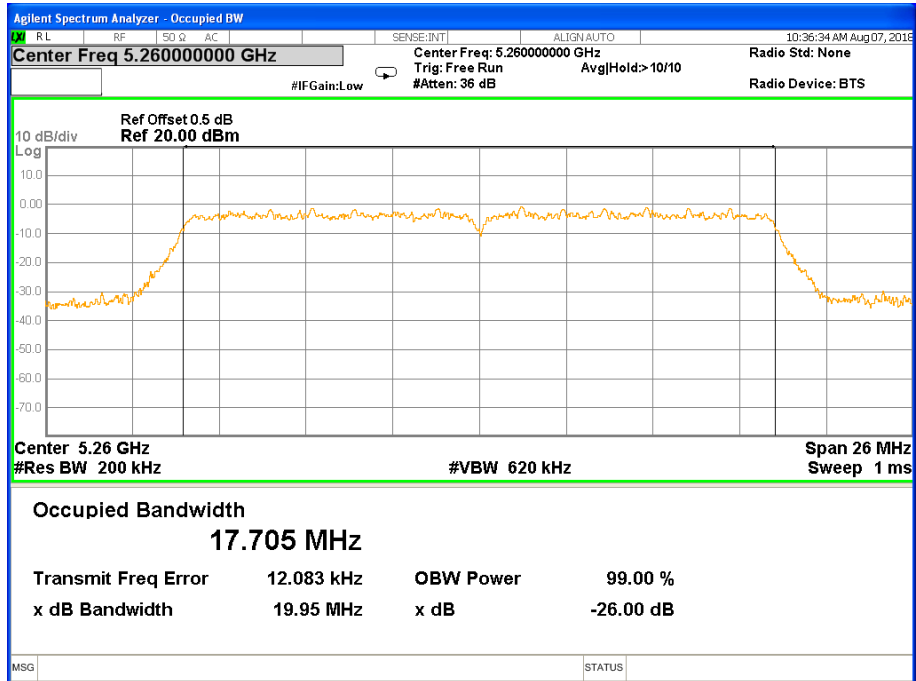

26 dB &99% Bandwidth 802.11a Channel 60

26 dB &99% Bandwidth 802.11a Channel 64

Band II (5.250-5.350GHz) 802.11n(HT20) 26 dB &99% Bandwidth 26 dB &99% Bandwidth 802.11n(HT20) Channel 52

26 dB &99% Bandwidth 802.11n(HT20) Channel 60