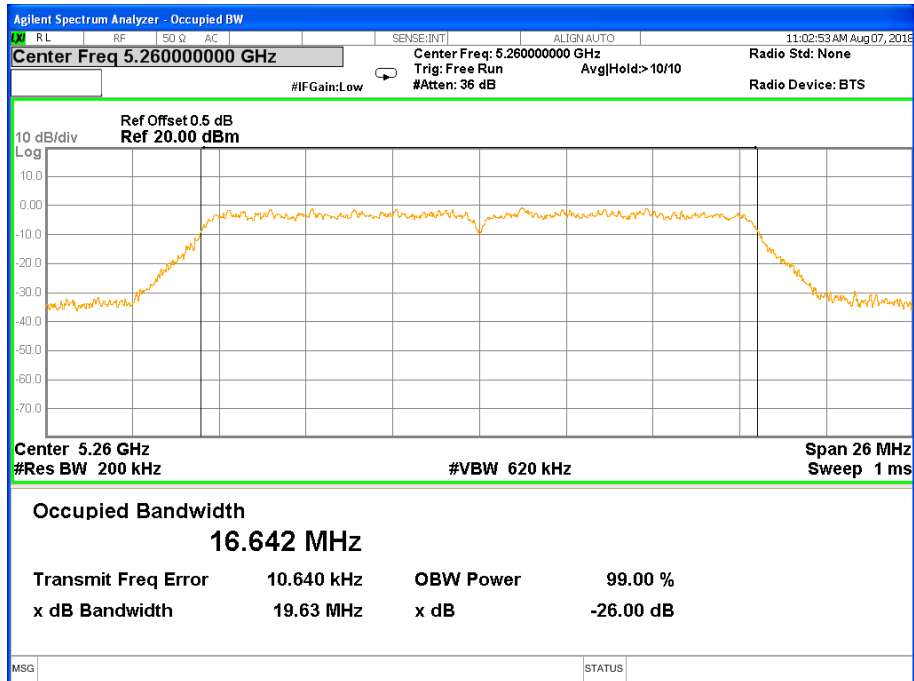

26 dB &99% Bandwidth 802.11n(HT20) Channel 48

Band I (5.150-5.250GHz) 802.11n(HT40) 26 dB &99% Bandwidth 26 dB &99% Bandwidth 802.11n(HT40) Channel 38

26 dB &99% Bandwidth 802.11n(HT40) Channel 46

Band II (5.250-5.350GHz) 802.11a 26 dB &99% Bandwidth 26 dB &99% Bandwidth 802.11a Channel 52