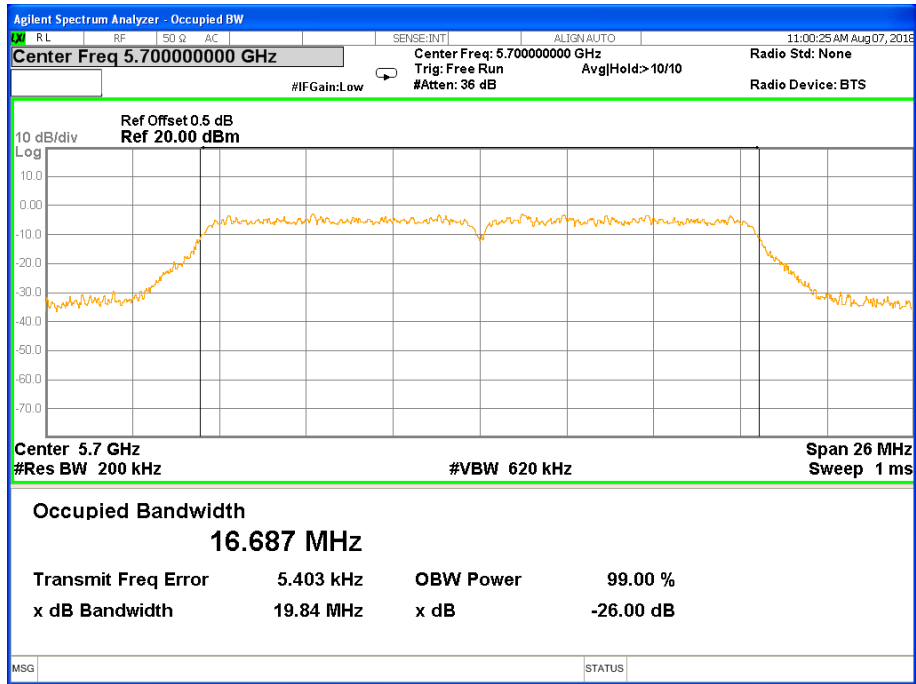

26 dB & 99% Bandwidth 802.11a Channel 140