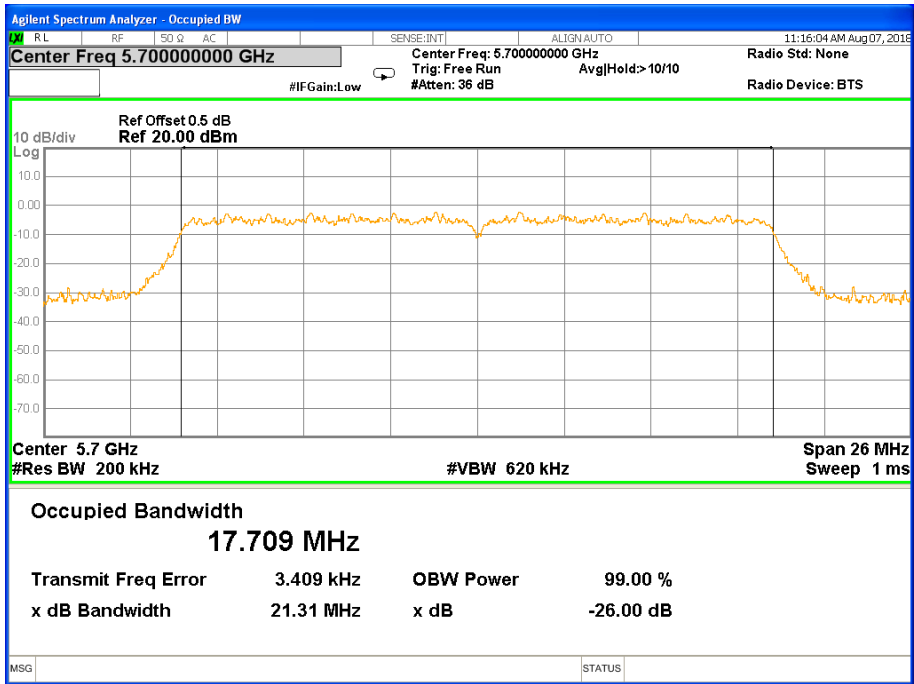

26 dB & 99% Bandwidth 802.11n(HT20) Channel 140