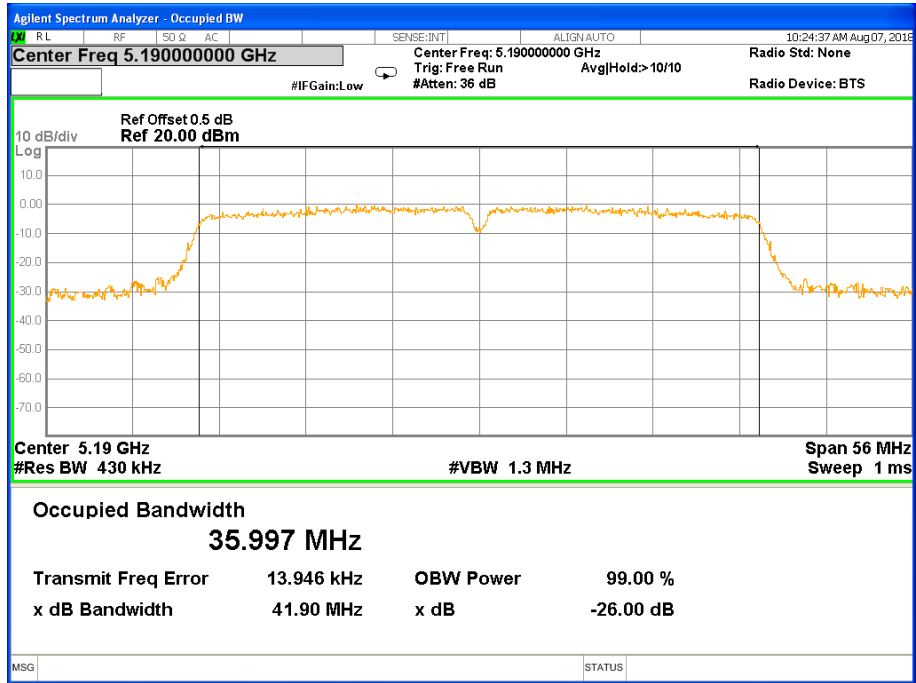

Band I (5.150-5.250GHz) 802.11n(HT40) 26 dB &99% Bandwidth 26 dB &99% Bandwidth 802.11n(HT40) Channel 38