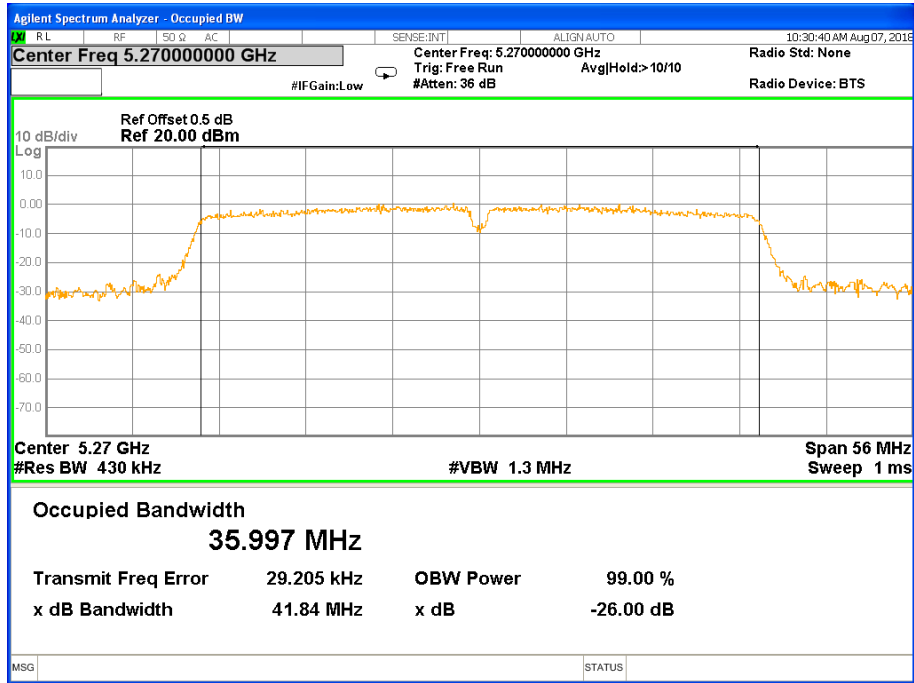

Band II (5.250-5.350GHz) 802.11n(HT40) 26 dB &99% Bandwidth
26 dB &99% Bandwidth 802.11n(HT40) Channel 54