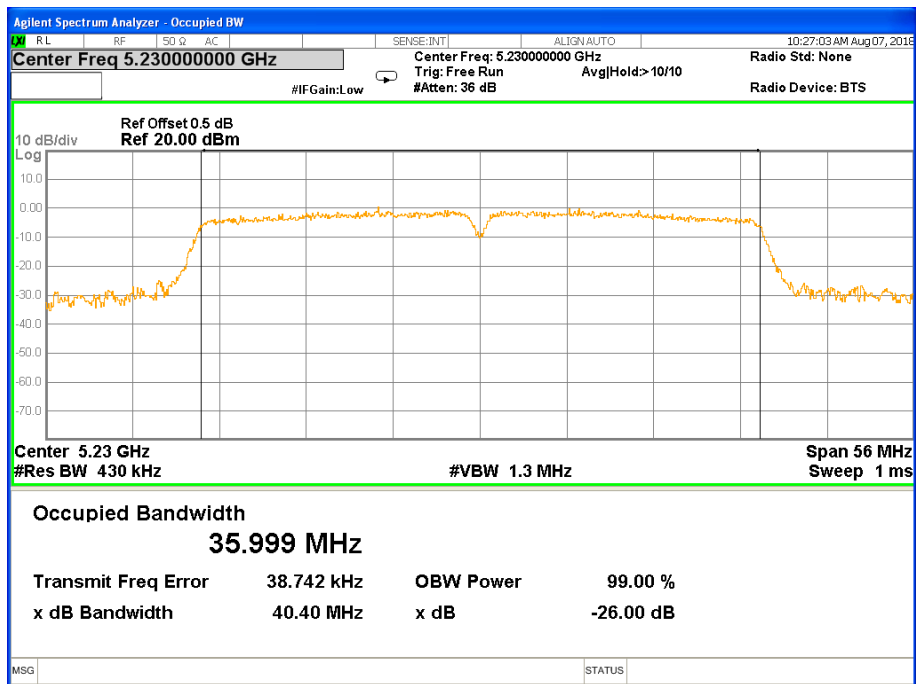

26 dB &99% Bandwidth 802.11n(HT20) Channel 48

Band I (5.150-5.250GHz) 802.11n(HT40) 26 dB &99% Bandwidth 26 dB &99% Bandwidth 802.11n(HT40) Channel 38

26 dB &99% Bandwidth 802.11n(HT40) Channel 46

Band II (5.250-5.350GHz) 802.11a 26 dB &99% Bandwidth 26 dB &99% Bandwidth 802.11a Channel 52