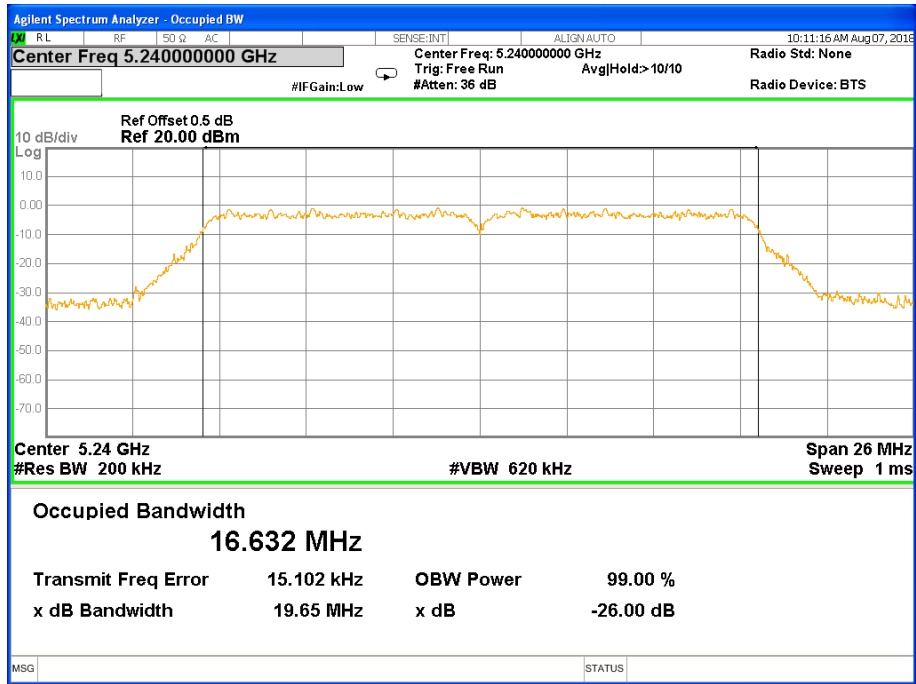

26 dB & 99% Bandwidth 802.11a Channel 48