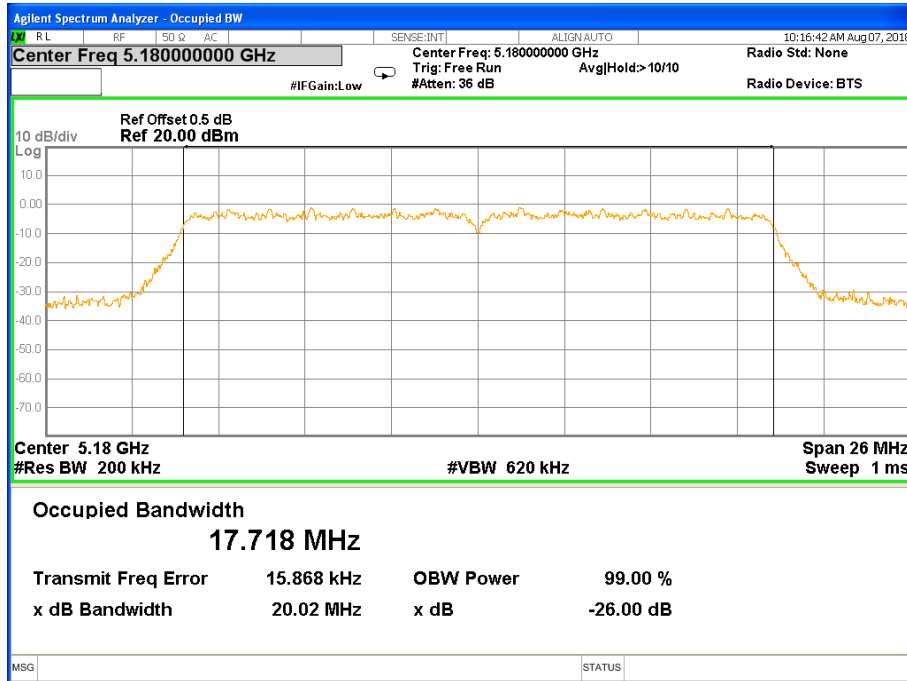

26 dB &99% Bandwidth 802.11a Channel 40

26 dB & 99% Bandwidth 802.11a Channel 48

Band I (5.150-5.250GHz) 802.11n(HT20) 26 dB &99% Bandwidth 26 dB &99% Bandwidth 802.11n(HT20) Channel 36

26 dB &99% Bandwidth 802.11n(HT20) Channel 40