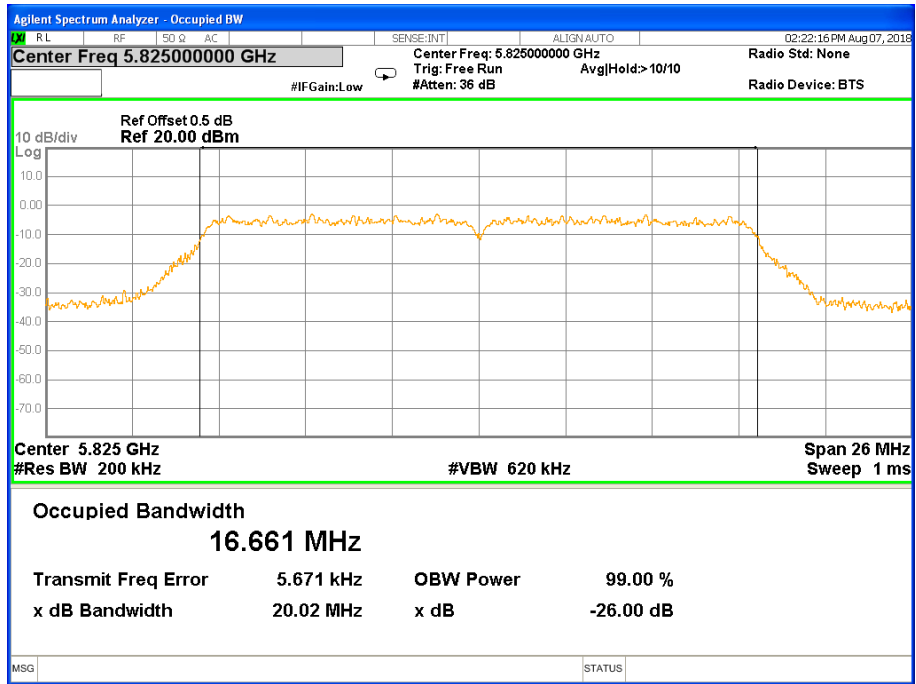

26 dB & 99% Bandwidth 802.11n(HT40) Channel 134

Band IV (5.725-5.850GHz) 802.11a, 26 dB &99% Bandwidth 26 dB &99% Bandwidth 802.11a Channel 149

26 dB &99% Bandwidth 802.11a Channel 157

26 dB & 99% Bandwidth 802.11a Channel 165