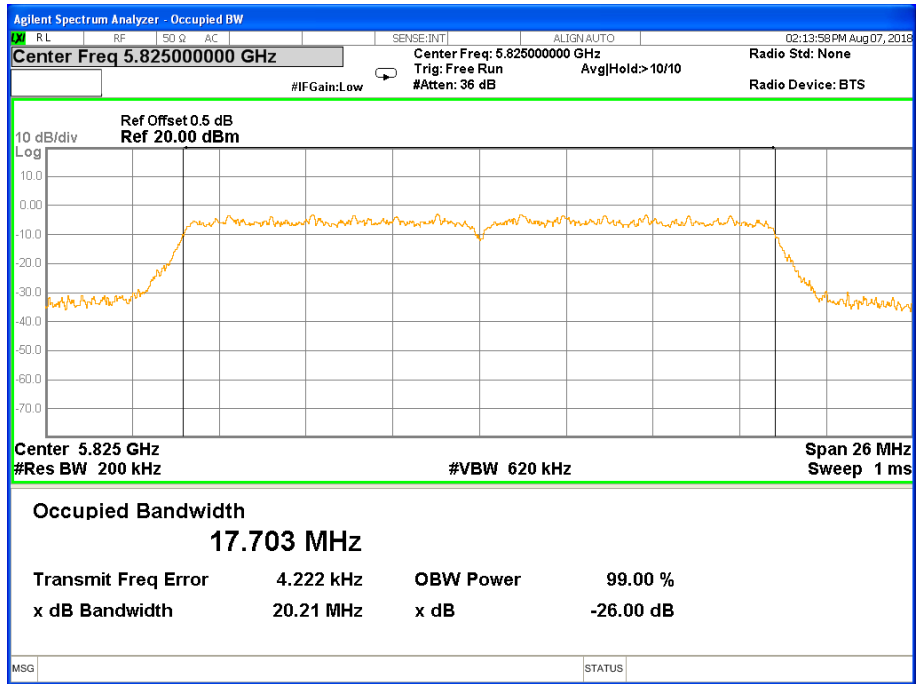

Band IV (5.725-5.850GHz) 802.11n(HT20) 26 dB &99% Bandwidth
26 dB &99% Bandwidth 802.11n(HT20) Channel 149

26 dB &99% Bandwidth 802.11n(HT20) Channel 157

26 dB & 99% Bandwidth 802.11n(HT20) Channel 165

Band IV (5.725-5.850GHz) 802.11n(HT40) 26 dB &99% Bandwidth
26 dB &99% Bandwidth 802.11n(HT40) Channel 151

26 dB &99% Bandwidth 802.11n(HT40) Channel 159