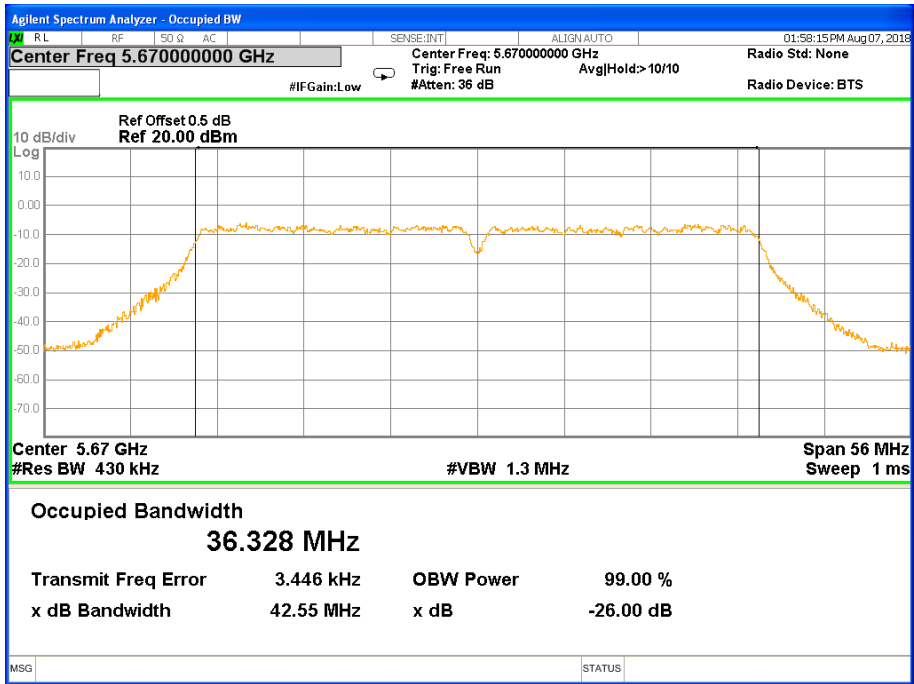

26 dB & 99% Bandwidth 802.11n(HT40) Channel 134