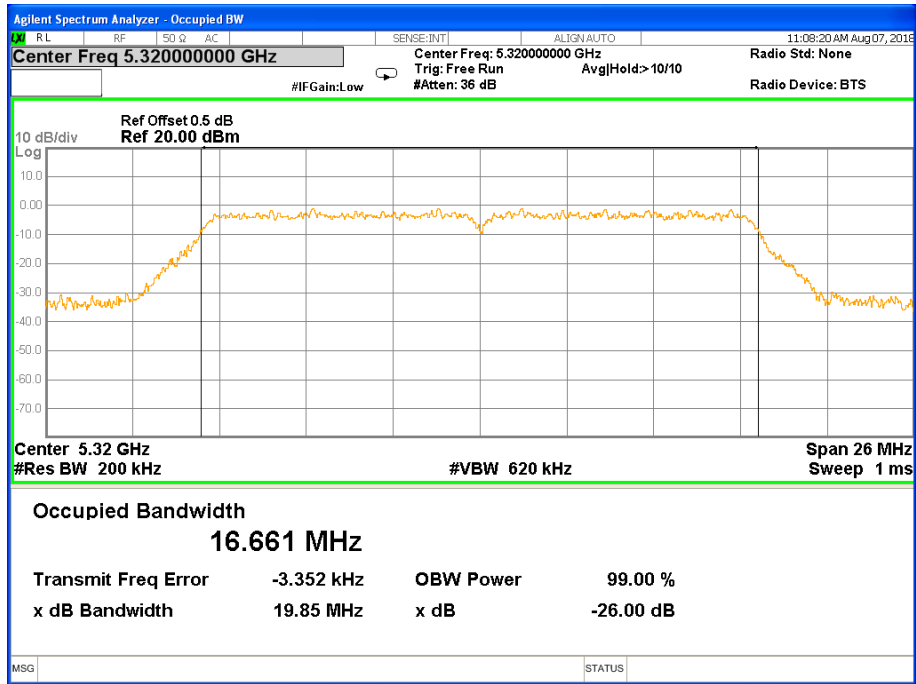

26 dB &99% Bandwidth 802.11a Channel 64