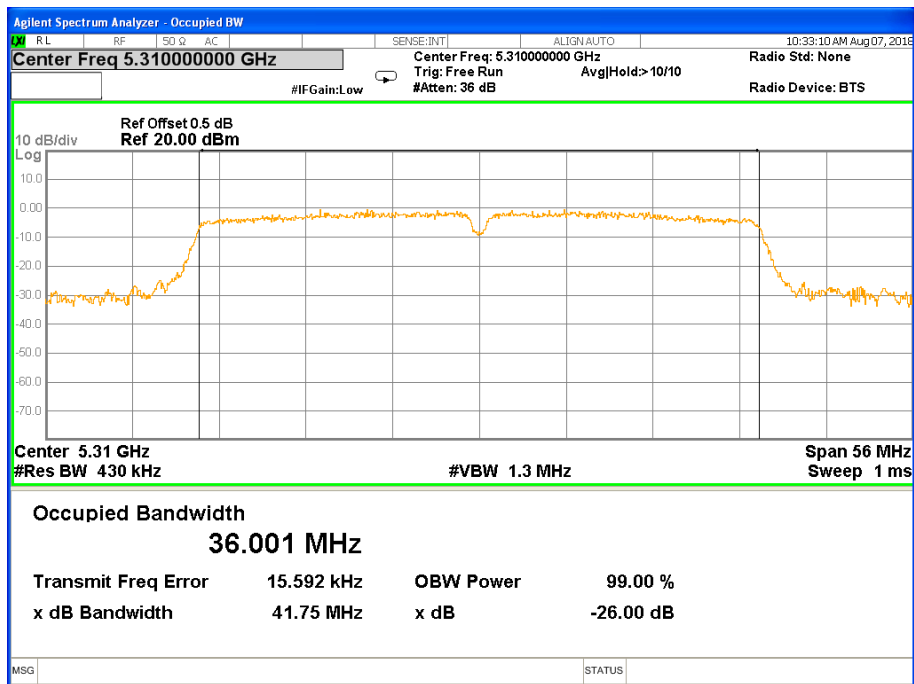

26 dB & 99% Bandwidth 802.11n(HT20) Channel 64

Band II (5.250-5.350GHz) 802.11n(HT40) 26 dB &99% Bandwidth
26 dB &99% Bandwidth 802.11n(HT40) Channel 54

26 dB &99% Bandwidth 802.11n(HT40) Channel 62

Band III (5.470-5.725GHz) 802.11a 26 dB &99% Bandwidth
26 dB &99% Bandwidth 802.11a Channel 100