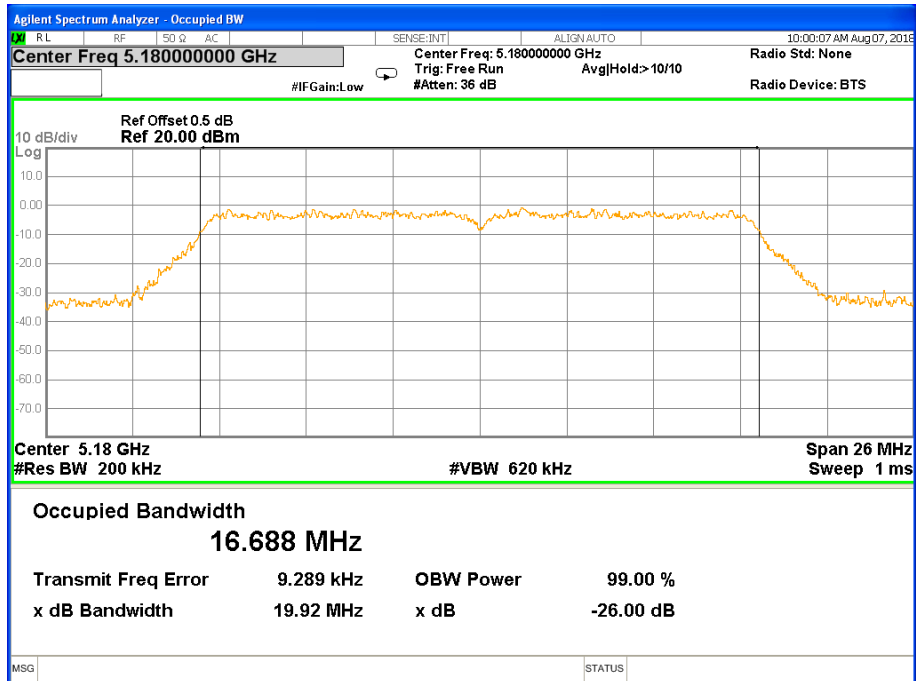

Band I (5.150-5.250GHz) 802.11a 26 dB &99% Bandwidth 26 dB &99% Bandwidth 802.11a Channel 36