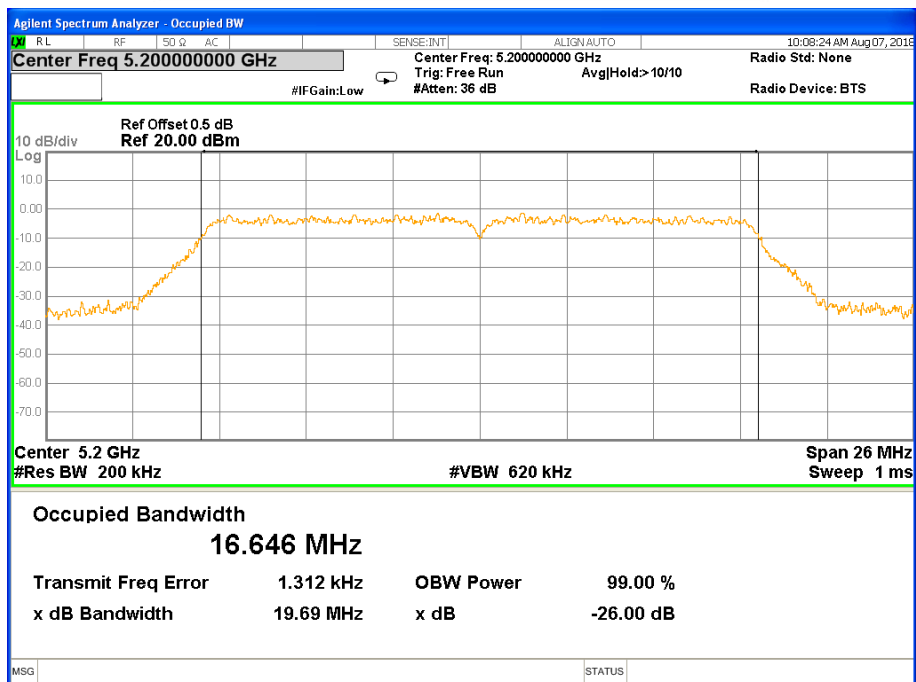

26 dB &99% Bandwidth 802.11a Channel 40