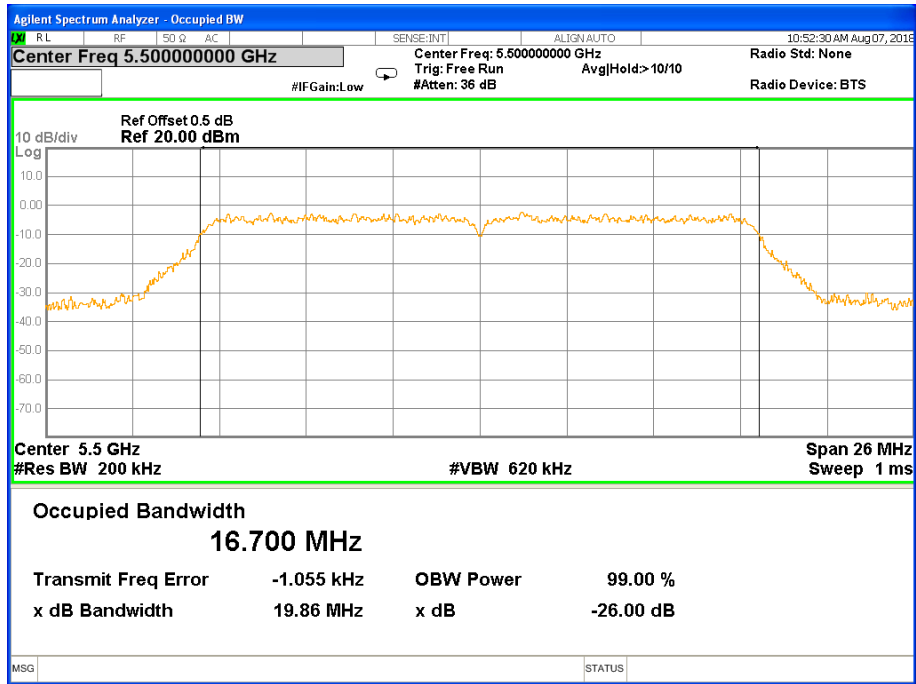

26 dB & 99% Bandwidth 802.11n(HT20) Channel 64

Band II (5.250-5.350GHz) 802.11n(HT40) 26 dB &99% Bandwidth
26 dB &99% Bandwidth 802.11n(HT40) Channel 54

26 dB &99% Bandwidth 802.11n(HT40) Channel 62

Band III (5.470-5.725GHz) 802.11a 26 dB &99% Bandwidth
26 dB &99% Bandwidth 802.11a Channel 100