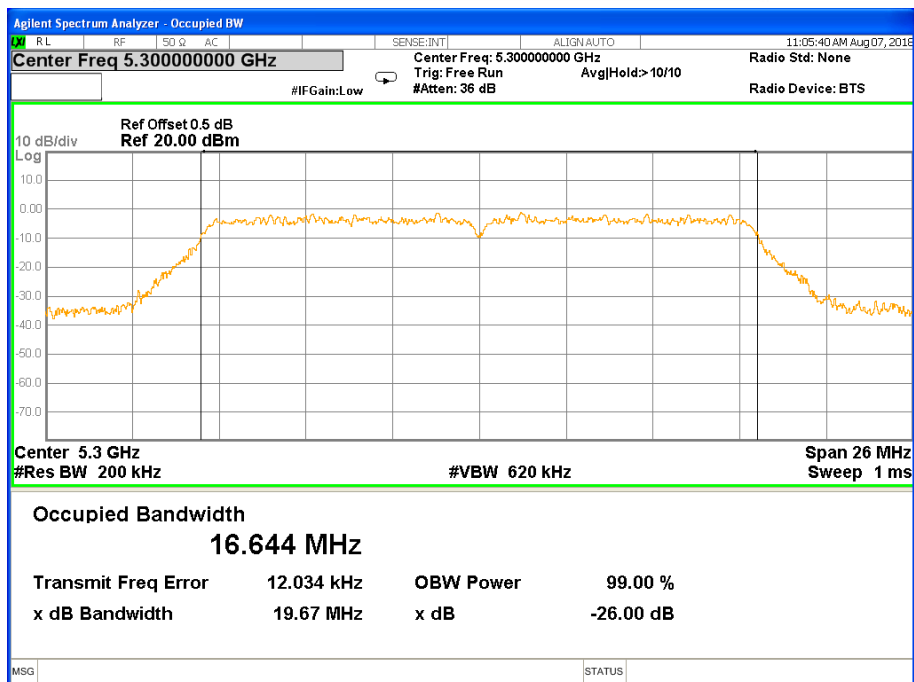

26 dB &99% Bandwidth 802.11a Channel 60