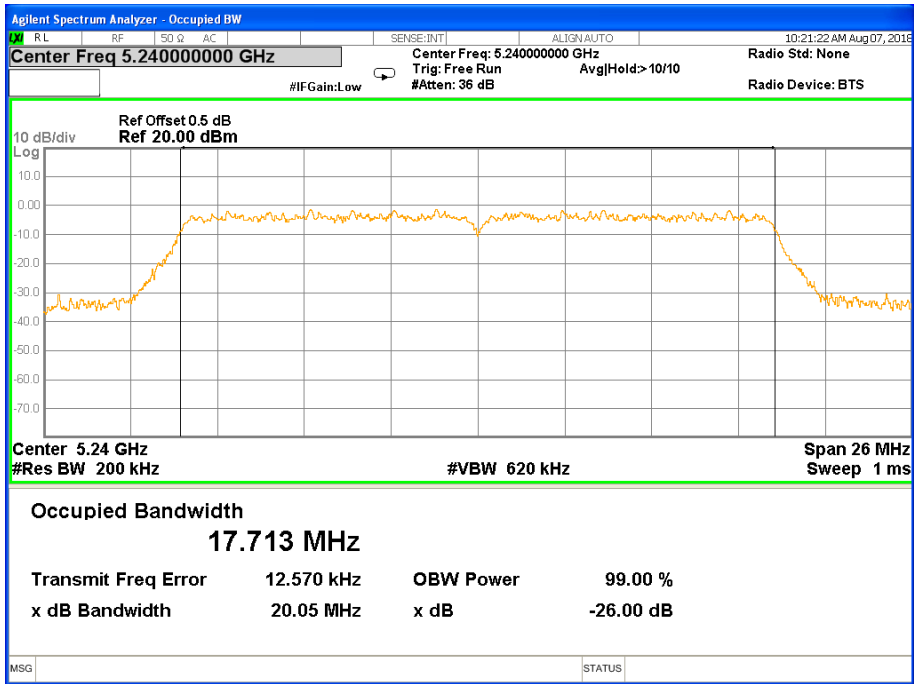

26 dB &99% Bandwidth 802.11n(HT20) Channel 48