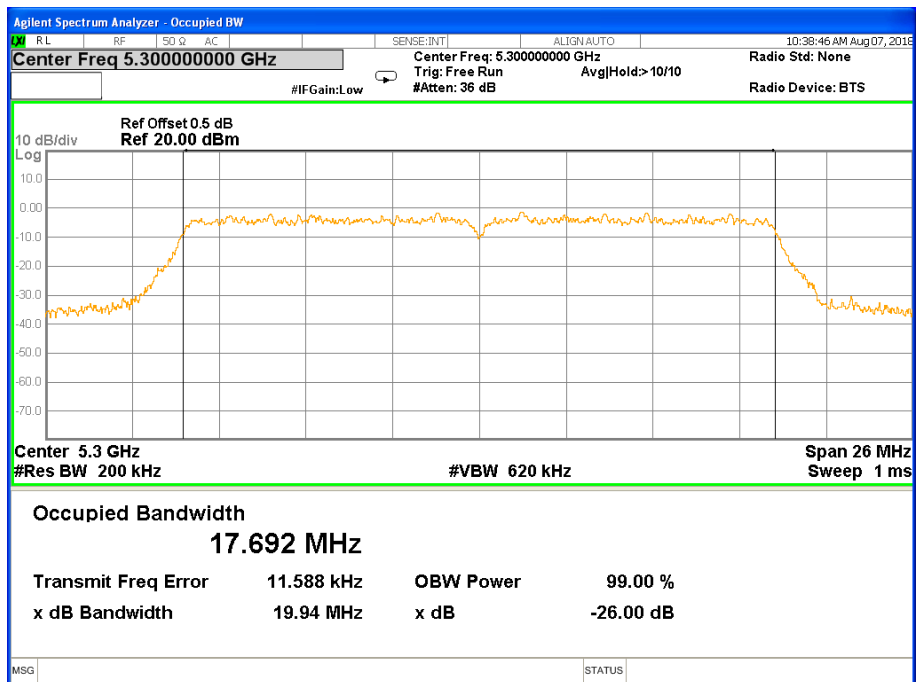

26 dB &99% Bandwidth 802.11a Channel 60

26 dB &99% Bandwidth 802.11a Channel 64

Band II (5.250-5.350GHz) 802.11n(HT20) 26 dB &99% Bandwidth 26 dB &99% Bandwidth 802.11n(HT20) Channel 52

26 dB &99% Bandwidth 802.11n(HT20) Channel 60