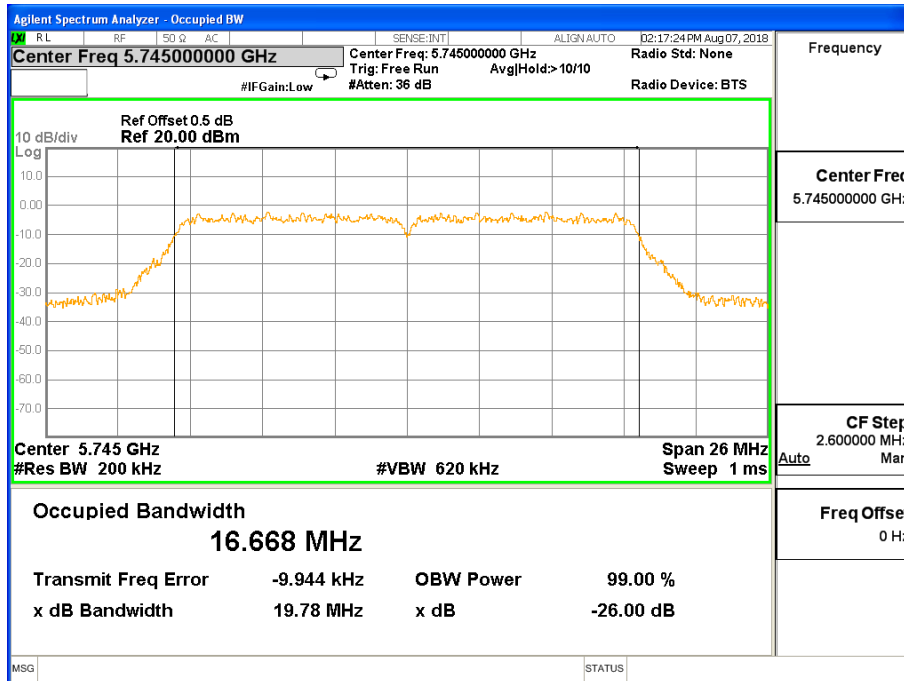

Band IV (5.725-5.850GHz) 802.11a, 26 dB &99% Bandwidth 26 dB &99% Bandwidth 802.11a Channel 149