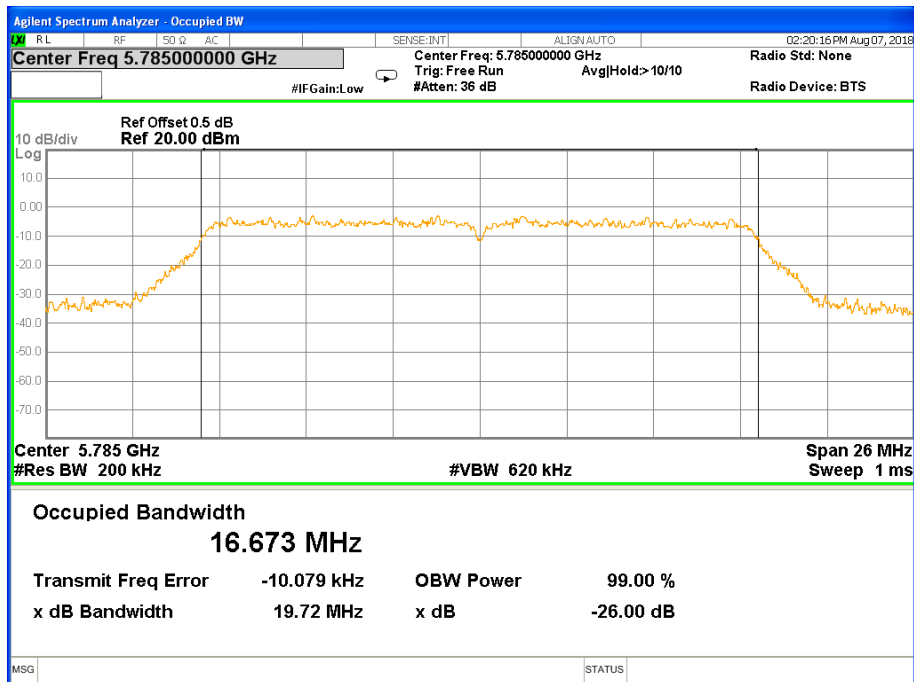

26 dB & 99% Bandwidth 802.11n(HT40) Channel 134

Band IV (5.725-5.850GHz) 802.11a, 26 dB &99% Bandwidth 26 dB &99% Bandwidth 802.11a Channel 149

26 dB &99% Bandwidth 802.11a Channel 157

26 dB & 99% Bandwidth 802.11a Channel 165