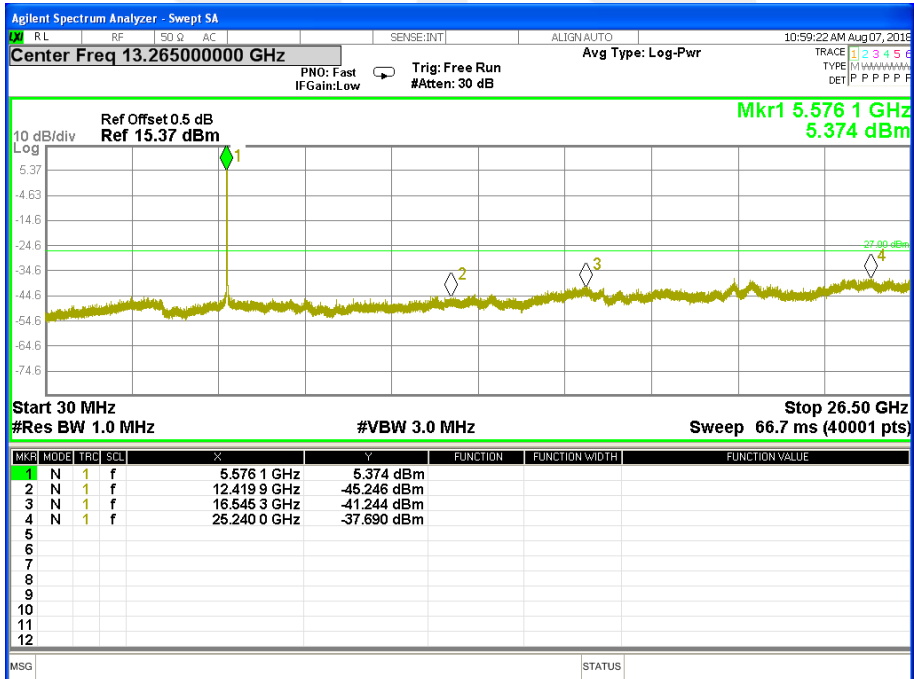

TX Spurious Emissions 802.11a Mode CH 116