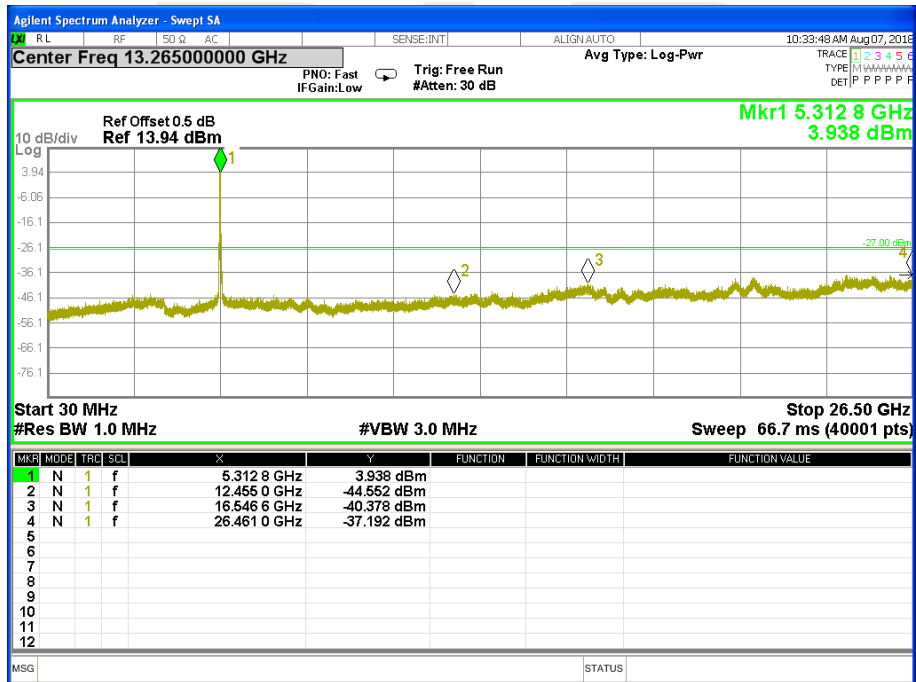

TX Spurious Emissions 802.11n(HT40) Mode CH 62