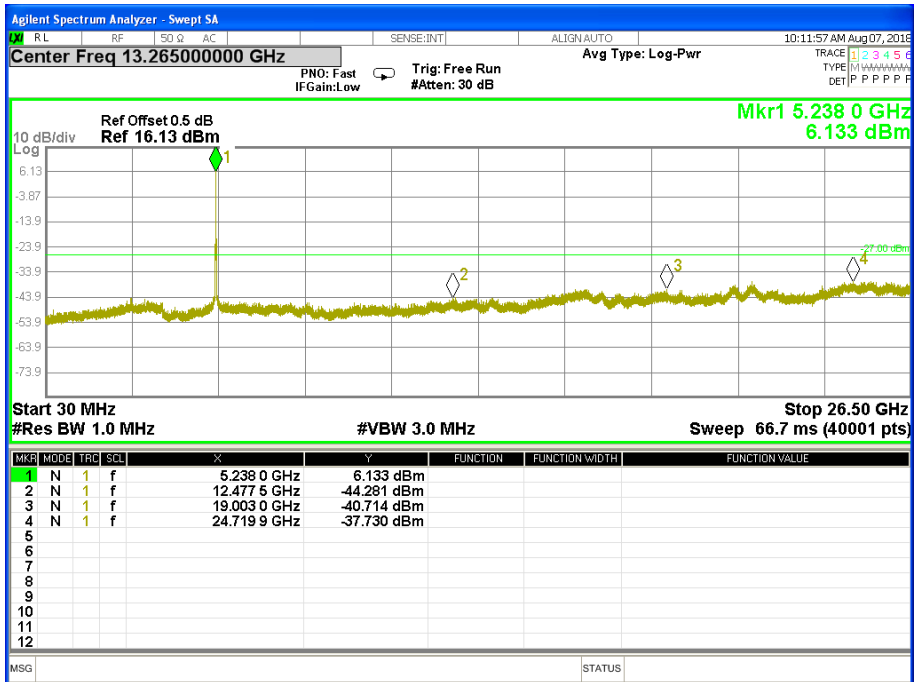

### TX Spurious Emissions 802.11a Mode CH 36

### TX Spurious Emissions 802.11a Mode CH 40

TX Spurious Emissions 802.11a Mode CH 48

Band edge