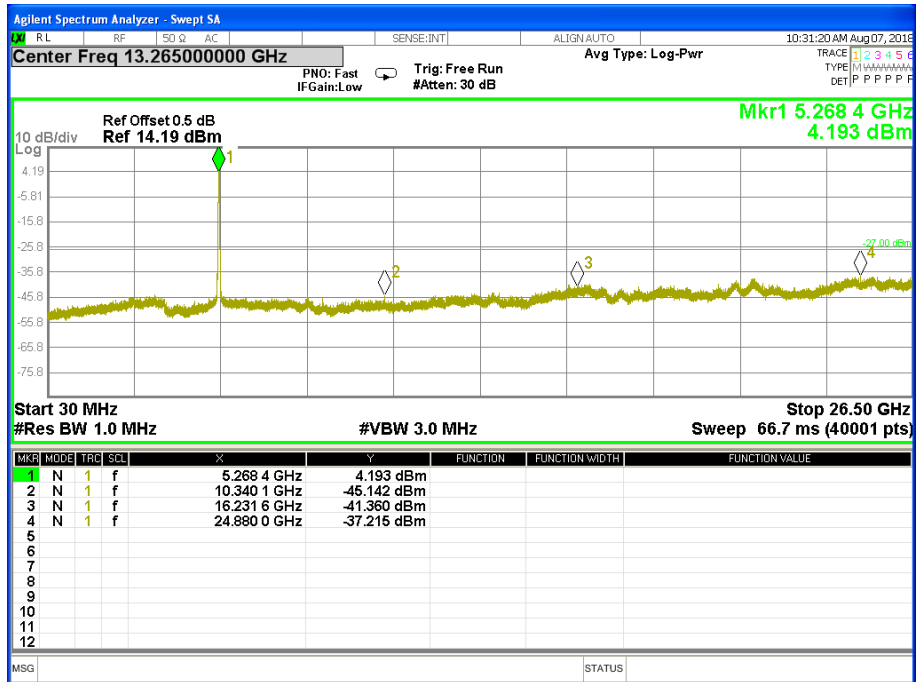

Band II (5.25-5.35GHz) 802.11n(HT40)

TX Spurious Emissions 802.11n(HT40) Mode CH 54