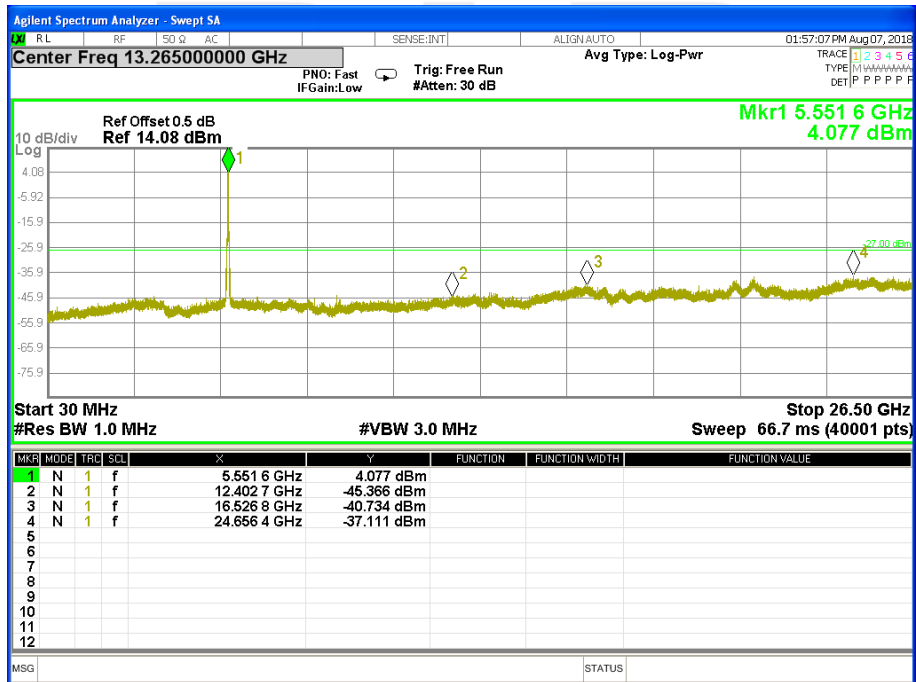

TX Spurious Emissions 802.11n(HT40) Mode CH 110