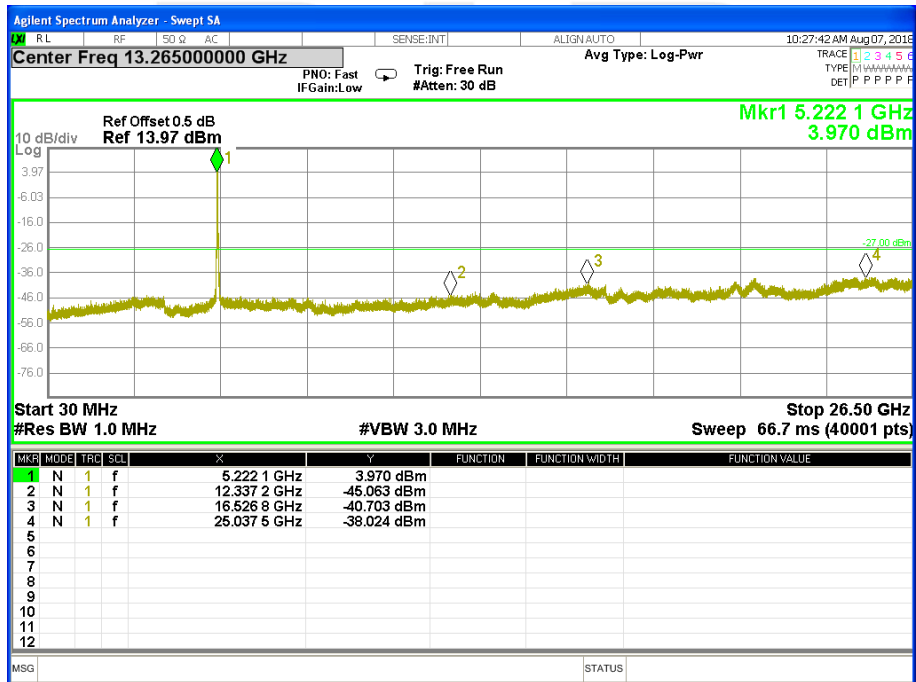

TX Spurious Emissions /802.11n(HT40) Mode CH 46