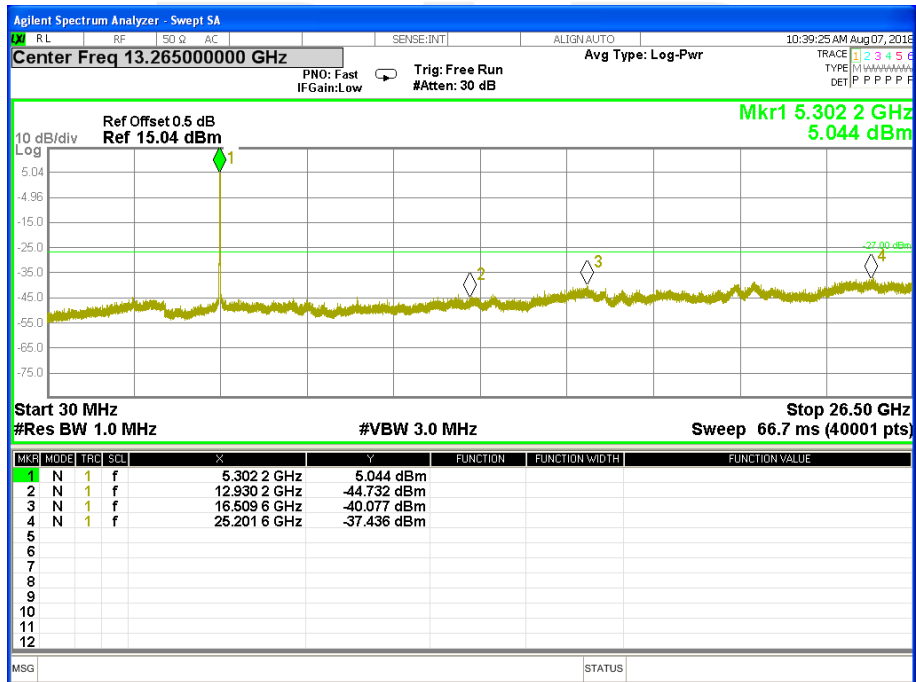

TX Spurious Emissions 802.11n(HT20) Mode CH 60