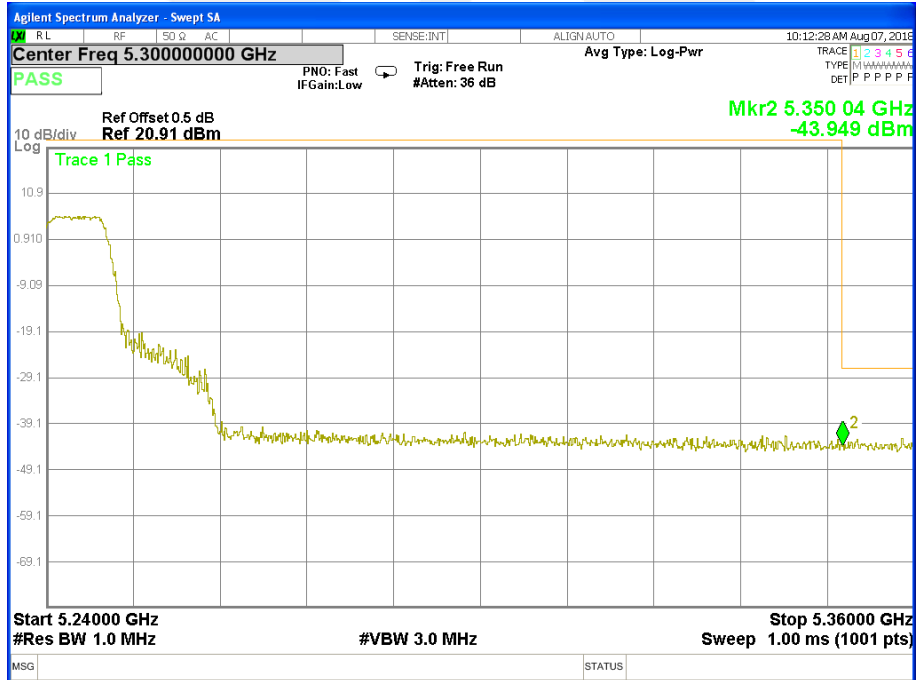

TX Band edge 802.11a Mode CH 48