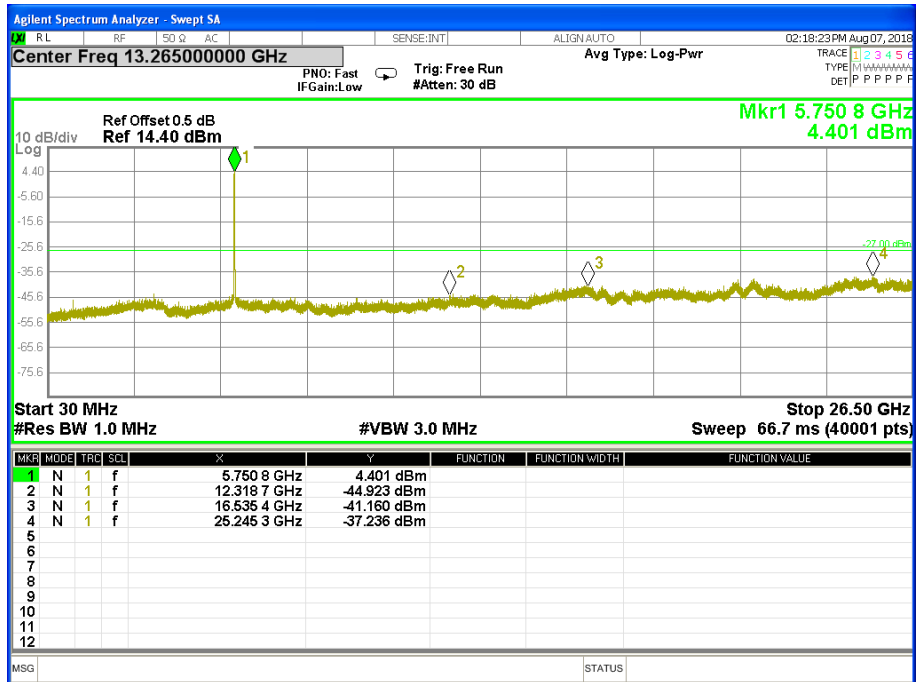

Band IV (5.725-5.85GHz) 802.11a

TX Spurious Emissions 802.11a Mode CH 149