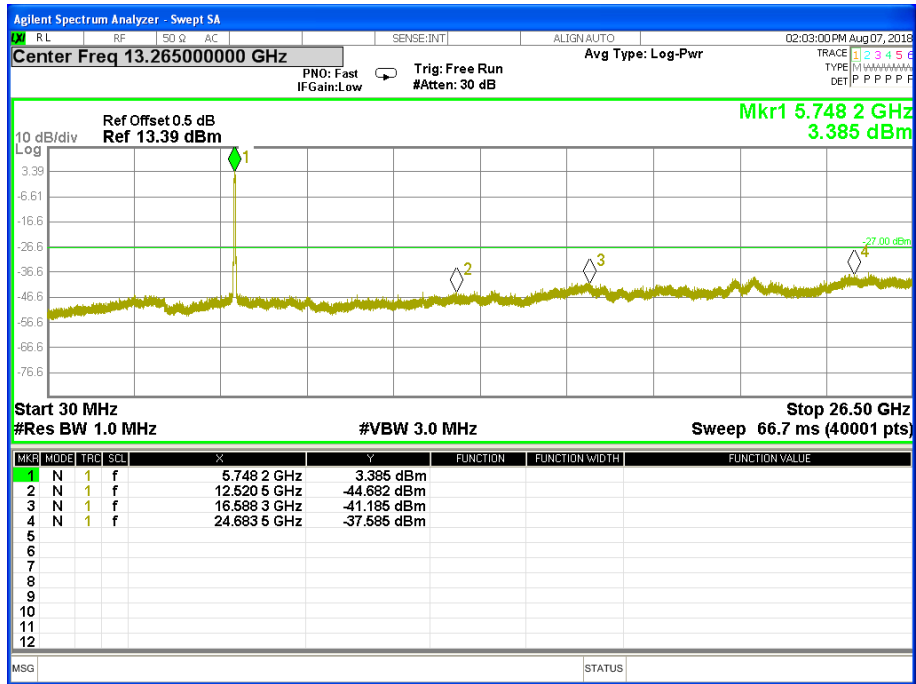

Band IV (5.725-5.85GHz) 802.11n(HT40)

TX Spurious Emissions 802.11n(HT40) Mode CH 151