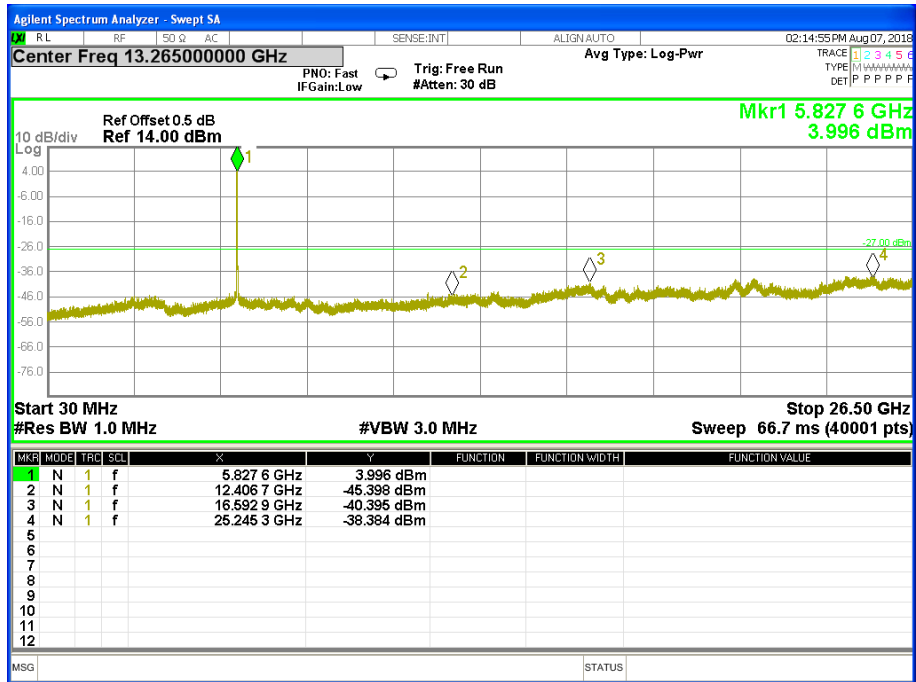

TX Spurious Emissions 802.11n(HT20) Mode CH 165