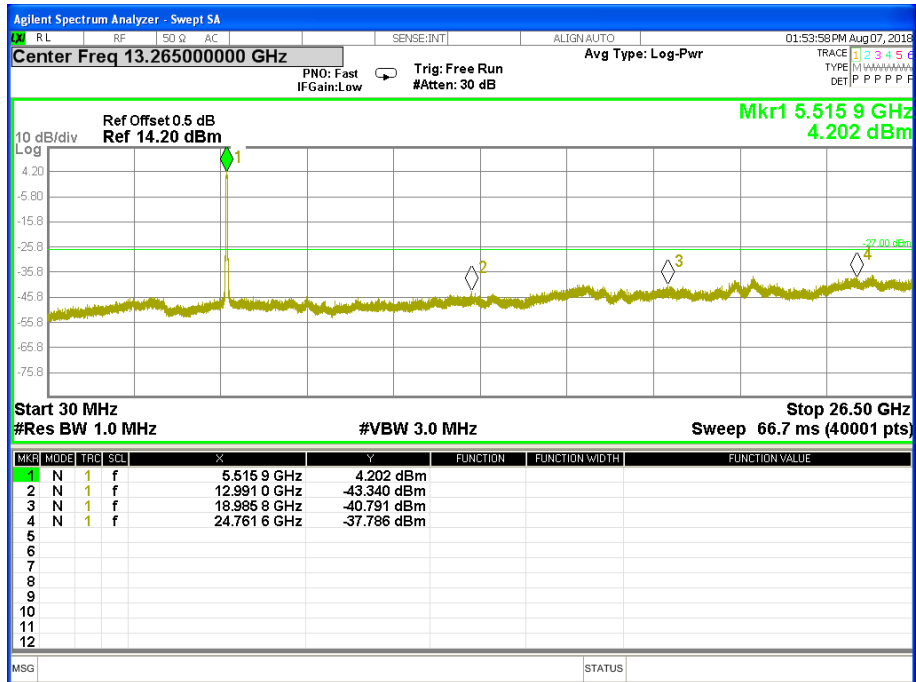

Band III (5.470-5.725GHz) 802.11n(HT40)

TX Spurious Emissions 802.11n(HT40) Mode CH 102