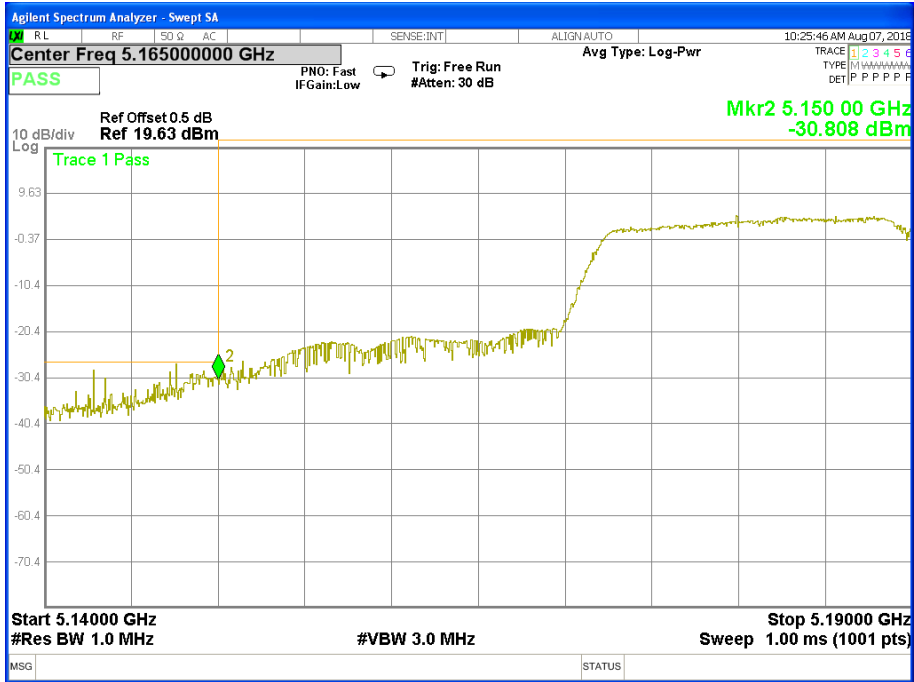

Band edge

TX Band edge 802.11n(HT40) Mode CH 38