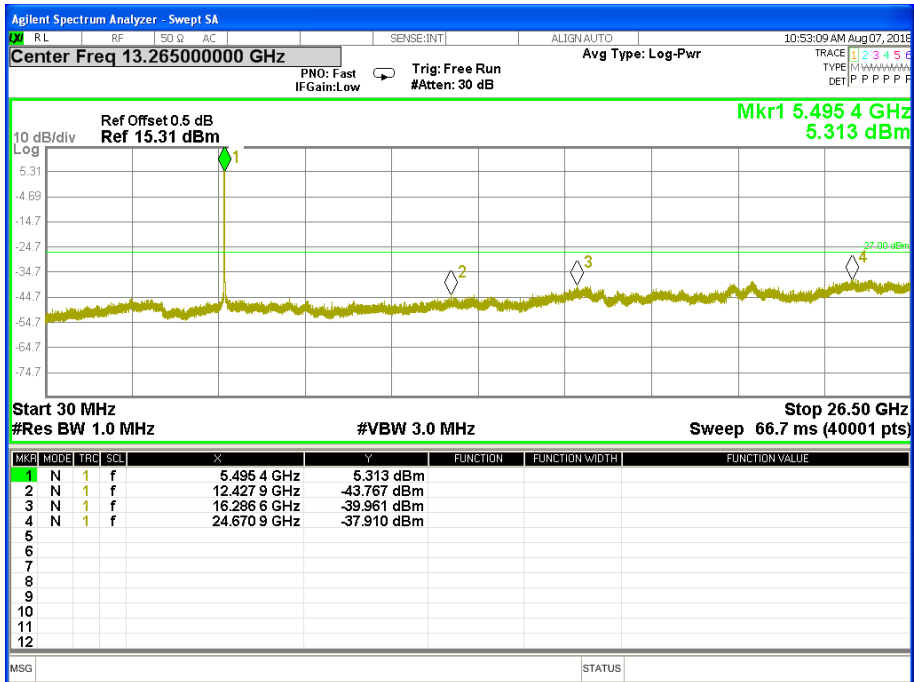

Band III (5.470-5.725GHz) 802.11a

TX Spurious Emissions 802.11a Mode CH 100