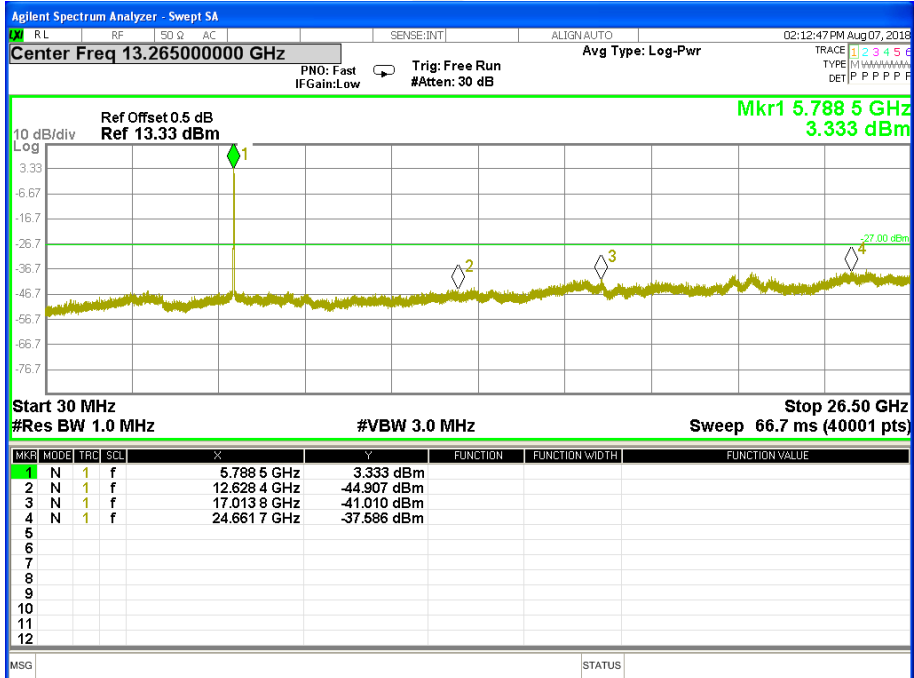

TX Spurious Emissions 802.11n(HT20) Mode CH 157