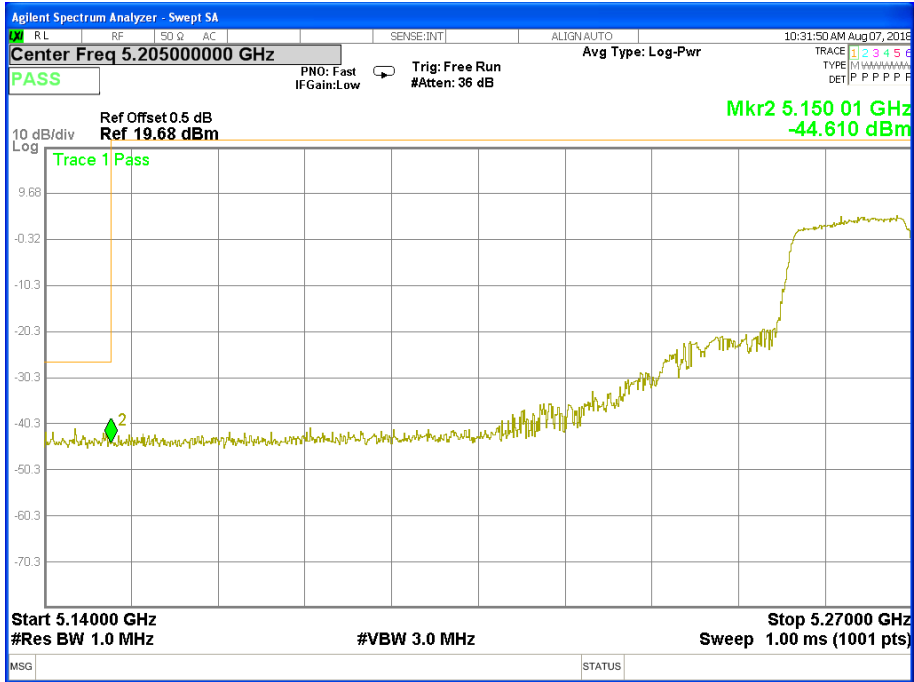

Band edge

TX Band edge 802.11n(HT40) Mode CH 54