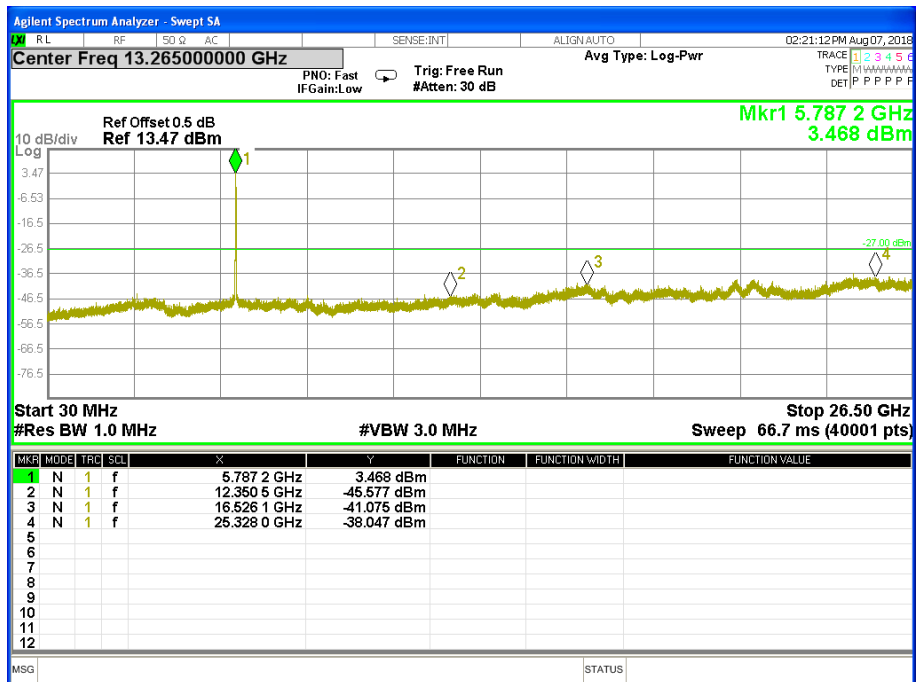

TX Spurious Emissions 802.11a Mode CH 157