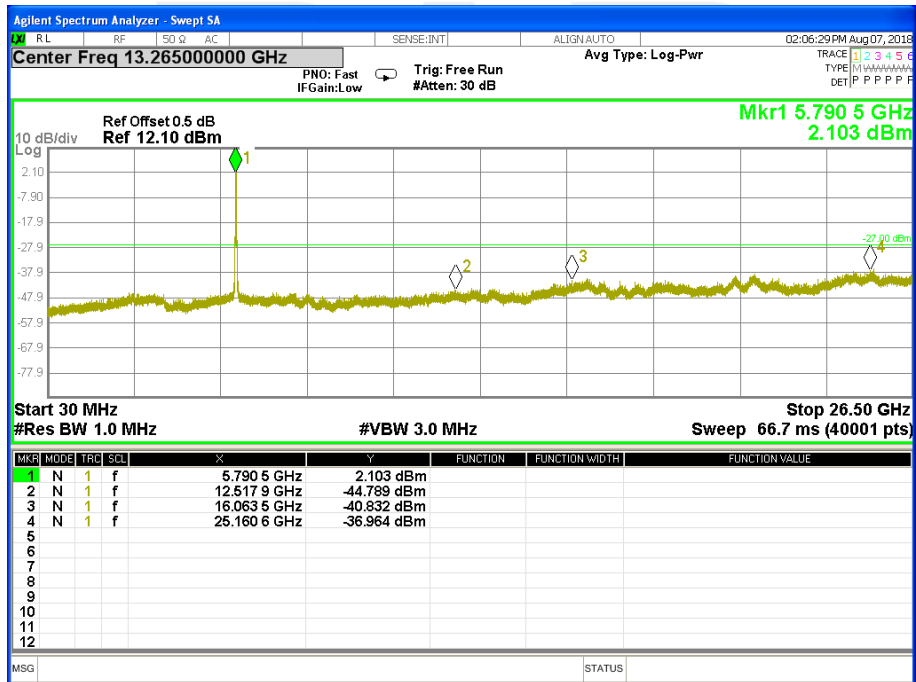

TX Spurious Emissions 802.11n(HT40) Mode CH 159