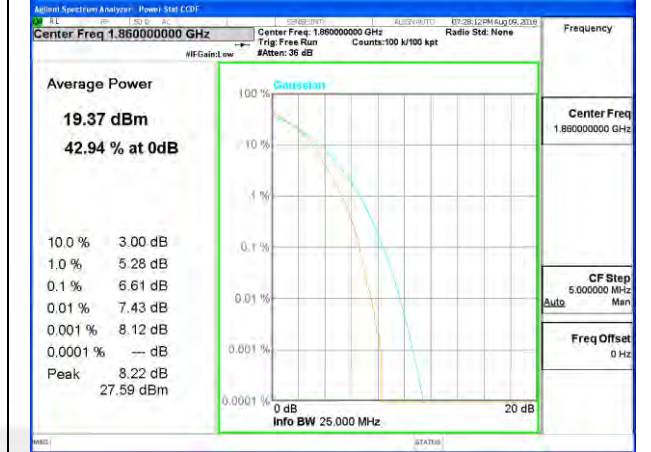

### HSUPA 1900/ Highest Channel

WCDMA BAND IV

CDMA /EVDO BC0

CDMA /EVDO BC1

LTE band 2

LTE band 2 /QPSK

LTE band 2

LTE band 2 /16-QAM

Lowest Channel / 20MHz / 1 RB

Lowest Channel / 20MHz / 100 RB

Middle Channel / 20MHz / 1 RB

Middle Channel / 20MHz / 100 RB

Highest Channel / 20MHz / 1 RB

Highest Channel / 20MHz / 100 RB

LTE band 4

LTE band 4