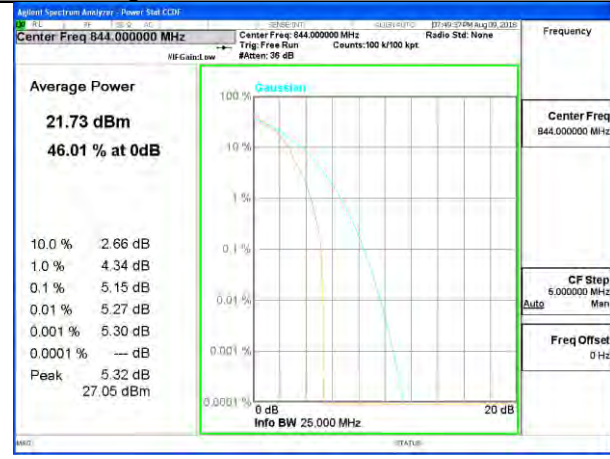

LTE band 4 /16-QAM

Lowest Channel / 20MHz / 1 RB

Lowest Channel / 20MHz / 100 RB

Middle Channel / 20MHz / 1 RB

Middle Channel / 20MHz / 100 RB

Highest Channel / 20MHz / 1 RB

Highest Channel / 20MHz / 100 RB

LTE band 5

LTE band 5 /QPSK

Lowest Channel / 10MHz / 1 RB

Lowest Channel / 10MHz / 50 RB

Middle Channel / 10MHz / 1 RB

Middle Channel / 10MHz / 50 RB

Highest Channel / 10MHz / 1 RB

Highest Channel / 10MHz / 50 RB

LTE band 5

LTE band 7

LTE band 7 /QPSK

LTE band 7

LTE band 7 /16-QAM

Lowest Channel / 20MHz / 1 RB

Lowest Channel / 20MHz / 100 RB

Middle Channel / 20MHz / 1 RB