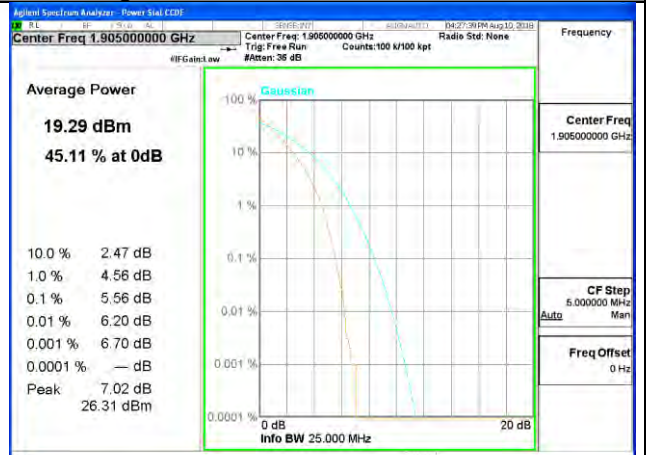

Highest Channel / 10MHz / 1 RB

Highest Channel / 10MHz / 50 RB

LTE band 25

LTE band25 /QPSK

Lowest Channel / 20MHz / 1 RB

Lowest Channel / 20MHz / 100 RB

Middle Channel / 20MHz / 1 RB

Middle Channel / 20MHz / 100 RB

Highest Channel / 20MHz / 1 RB

Highest Channel / 20MHz / 100 RB

LTE band 25

LTE band 25 /16-QAM

LTE band 26

LTE band26 /QPSK

Lowest Channel / 15MHz / 1 RB

Lowest Channel / 15MHz / 75 RB