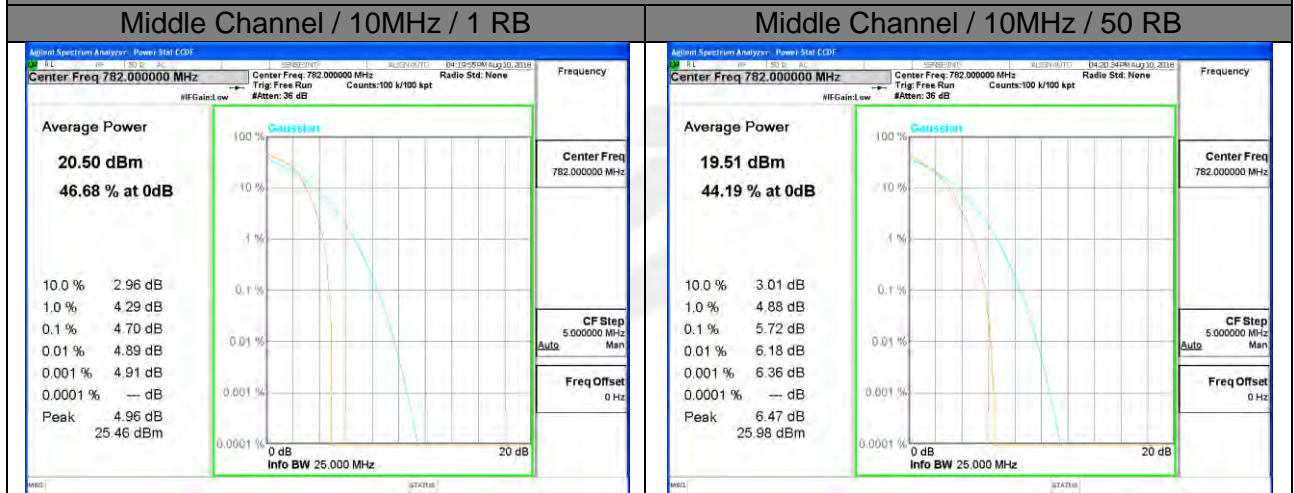

Middle Channel / 20MHz / 100 RB

Highest Channel / 20MHz / 1 RB

Highest Channel / 20MHz / 100 RB

LTE band 12

LTE band 12 /QPSK

LTE band 12

LTE band 12 /16-QAM

Lowest Channel / 10MHz / 1 RB

Lowest Channel / 10MHz / 50 RB

Middle Channel / 10MHz / 1 RB

Middle Channel / 10MHz / 50 RB

Highest Channel / 10MHz / 1 RB

Highest Channel / 10MHz / 50 RB

LTE band 13

LTE band 13 /QPSK

LTE band 13 /16-QAM