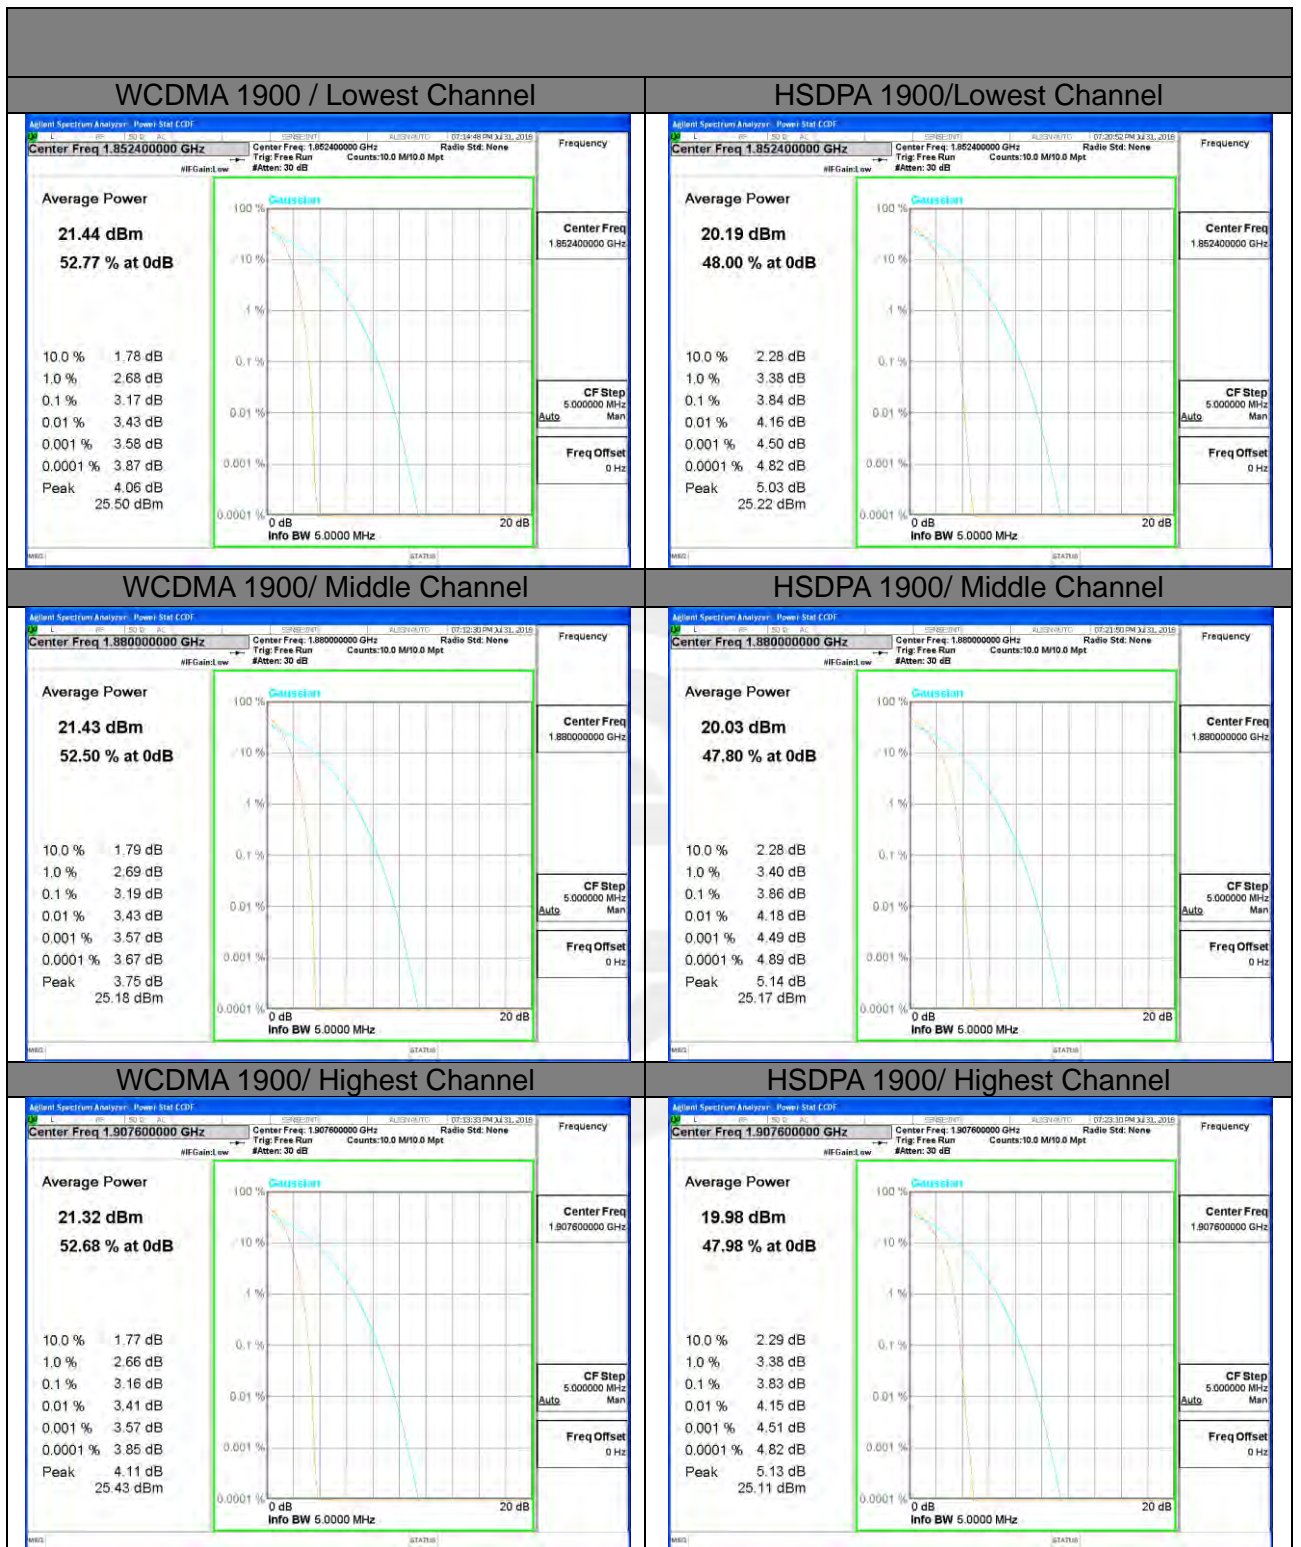

## GSM 850

EDGE 850/ Lowest Channel

EDGE 850/ Middle Channel

EDGE 850/ Highest Channel

PCS 1900

WCDMA BAND V

WCDMA BAND II

### HSUPA 1900/ Lowest Channel

### HSUPA 1900/ Middle Channel