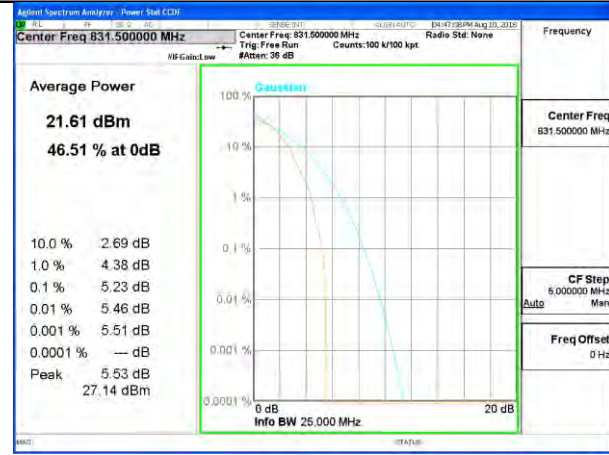

Middle Channel / 15MHz / 1 RB