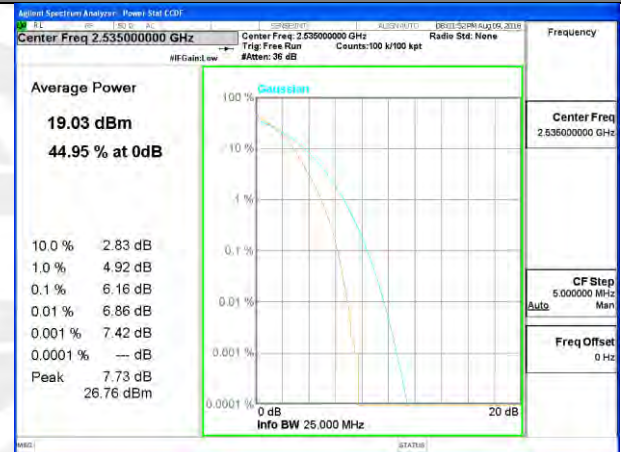

LTE band 5

LTE band 5 /QPSK

Lowest Channel / 10MHz / 1 RB

Lowest Channel / 10MHz / 50 RB

Middle Channel / 10MHz / 1 RB

Middle Channel / 10MHz / 50 RB

Highest Channel / 10MHz / 1 RB

Highest Channel / 10MHz / 50 RB

LTE band 5

LTE band 7

LTE band 7 /QPSK

LTE band 7

LTE band 7 /16-QAM

Lowest Channel / 20MHz / 1 RB

Lowest Channel / 20MHz / 100 RB

Middle Channel / 20MHz / 1 RB

Middle Channel / 20MHz / 100 RB

Highest Channel / 20MHz / 1 RB

Highest Channel / 20MHz / 100 RB

LTE band 12

LTE band 12 /QPSK

LTE band 12

LTE band 12 /16-QAM

Lowest Channel / 10MHz / 1 RB