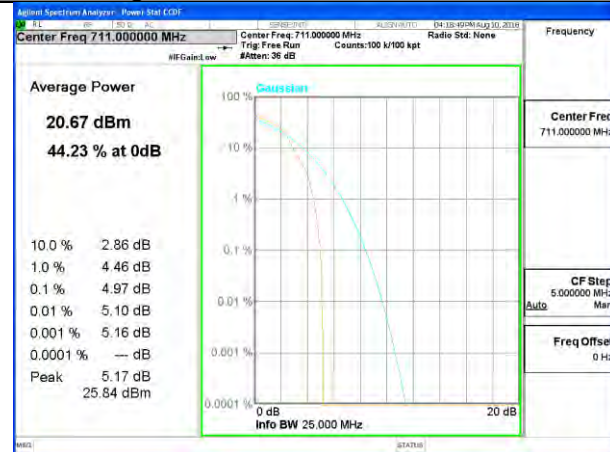

Lowest Channel / 10MHz / 50 RB

Middle Channel / 10MHz / 1 RB

Middle Channel / 10MHz / 50 RB

Highest Channel / 10MHz / 1 RB

Highest Channel / 10MHz / 50 RB

LTE band 13

LTE band 13 /QPSK

LTE band 13 /16-QAM