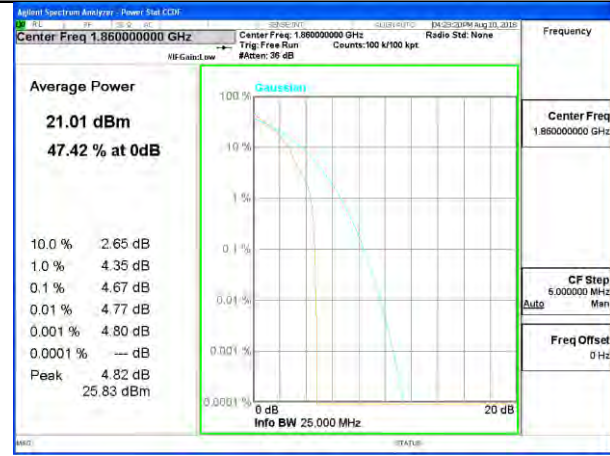

Highest Channel / 10MHz / 1 RB

Highest Channel / 10MHz / 50 RB

LTE band 25

LTE band25 /QPSK

Lowest Channel / 20MHz / 1 RB

Lowest Channel / 20MHz / 100 RB

Middle Channel / 20MHz / 1 RB

Middle Channel / 20MHz / 100 RB

Highest Channel / 20MHz / 1 RB

Highest Channel / 20MHz / 100 RB

LTE band 25

LTE band 25 /16-QAM

LTE band 26

LTE band26 /QPSK

Lowest Channel / 15MHz / 1 RB

Lowest Channel / 15MHz / 75 RB