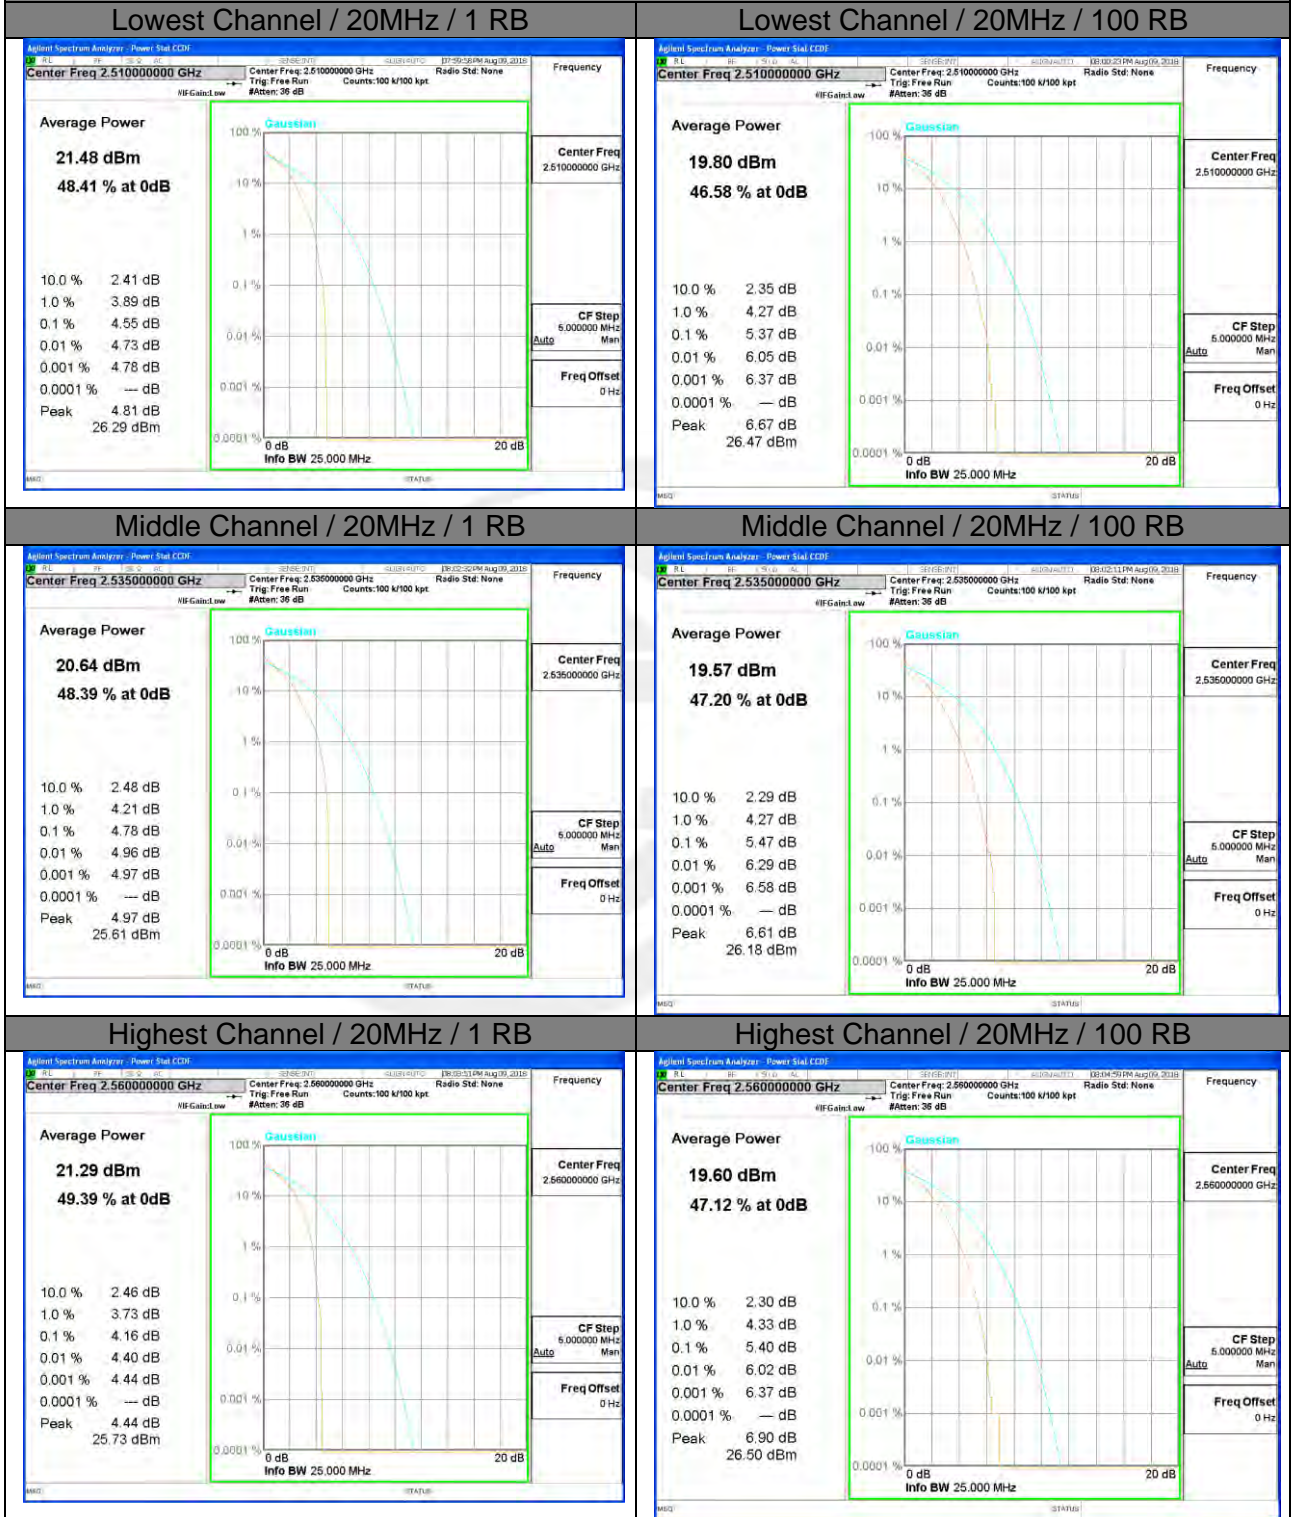

Lowest Channel / 20MHz / 1 RB

Lowest Channel / 20MHz / 100 RB

Middle Channel / 20MHz / 1 RB

Middle Channel / 20MHz / 100 RB

Highest Channel / 20MHz / 1 RB

Highest Channel / 20MHz / 100 RB

LTE band 4

LTE band 4

LTE band 4 /16-QAM

Lowest Channel / 20MHz / 1 RB

Lowest Channel / 20MHz / 100 RB

Middle Channel / 20MHz / 1 RB

Middle Channel / 20MHz / 100 RB

Highest Channel / 20MHz / 1 RB

Highest Channel / 20MHz / 100 RB

LTE band 5

LTE band 5 /QPSK

Lowest Channel / 10MHz / 1 RB

Lowest Channel / 10MHz / 50 RB

Middle Channel / 10MHz / 1 RB

Middle Channel / 10MHz / 50 RB

Highest Channel / 10MHz / 1 RB

Highest Channel / 10MHz / 50 RB

LTE band 5

LTE band 7

LTE band 7 /QPSK

LTE band 7

LTE band 7 /16-QAM

Lowest Channel / 20MHz / 1 RB

Lowest Channel / 20MHz / 100 RB

Middle Channel / 20MHz / 1 RB