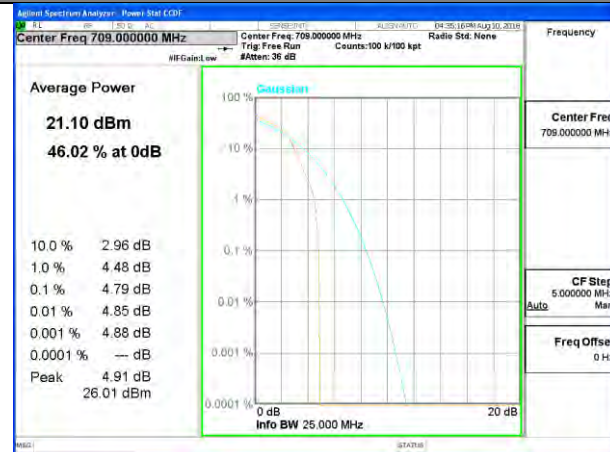

LTE band 17

LTE band 17 /QPSK

LTE band 17

LTE band 17 /16-QAM

Lowest Channel / 10MHz / 1 RB

Lowest Channel / 10MHz / 50 RB

Middle Channel / 10MHz / 1 RB

Middle Channel / 10MHz / 50 RB

Highest Channel / 10MHz / 1 RB

Highest Channel / 10MHz / 50 RB

LTE band 25

LTE band25 /QPSK

Lowest Channel / 20MHz / 1 RB

Lowest Channel / 20MHz / 100 RB

Middle Channel / 20MHz / 1 RB

Middle Channel / 20MHz / 100 RB