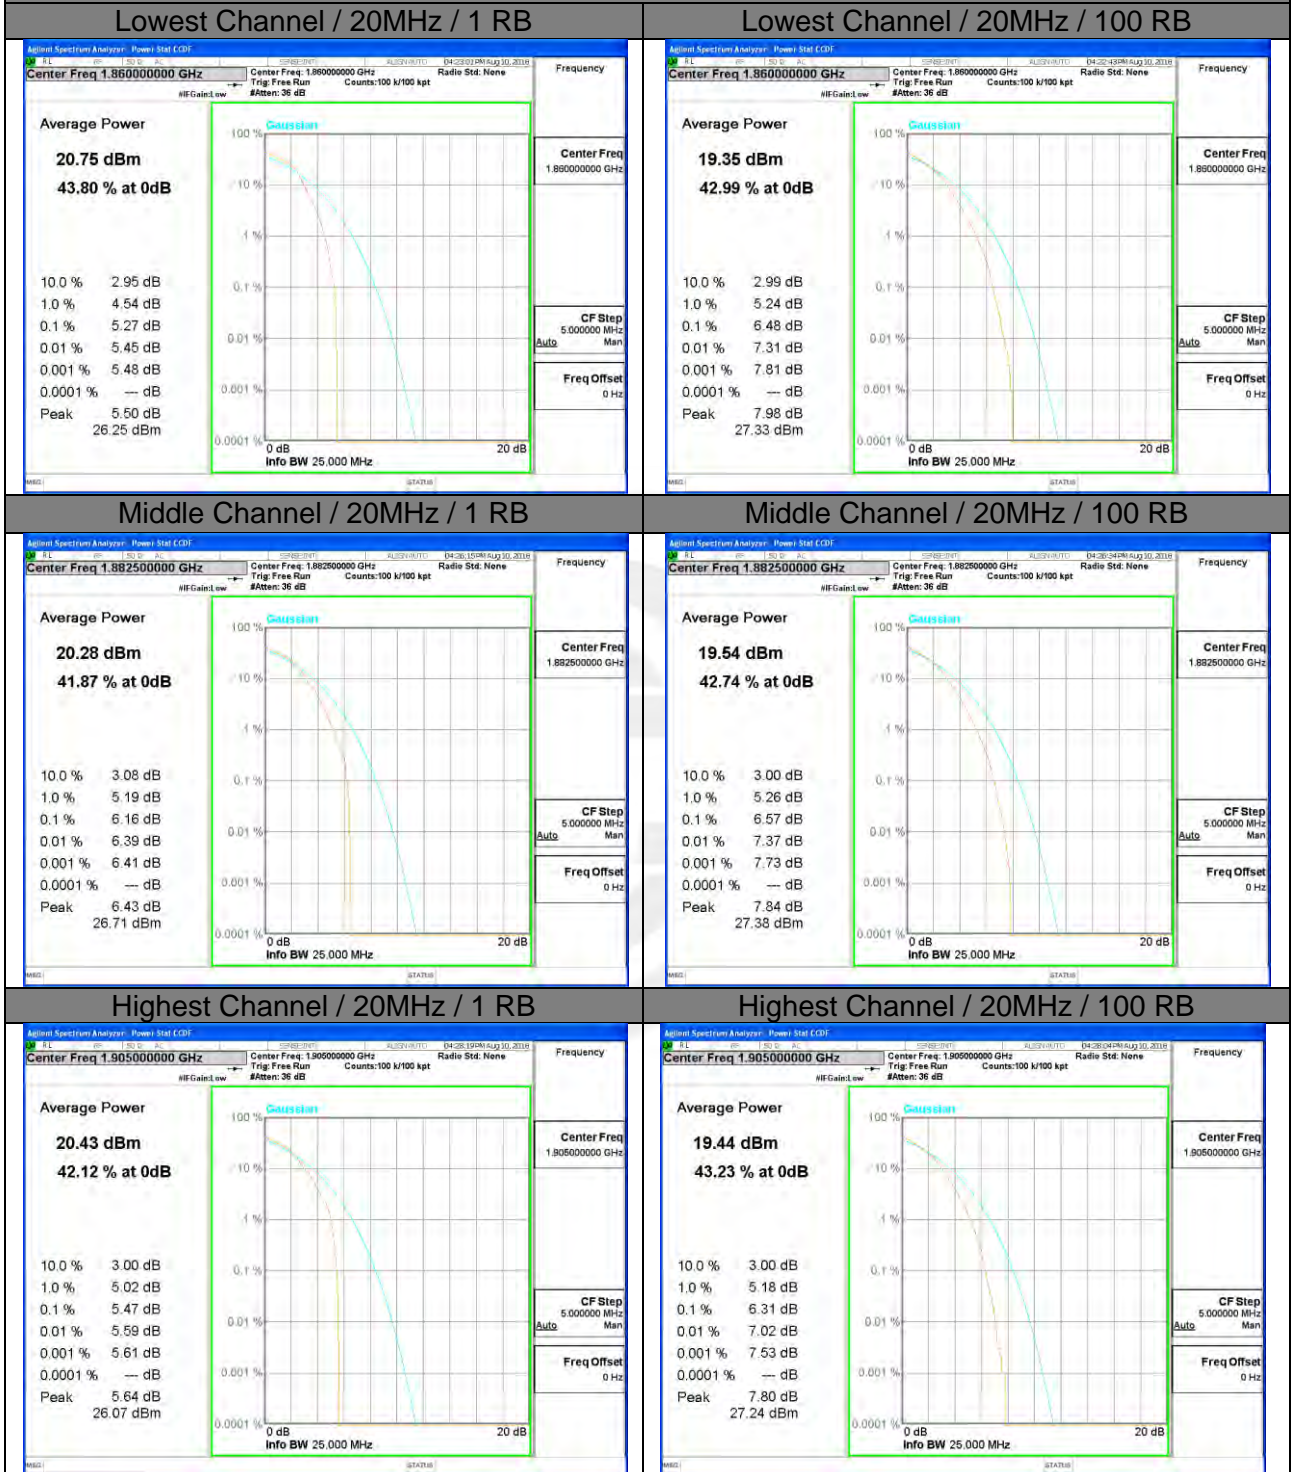

Highest Channel / 10MHz / 1 RB

Highest Channel / 10MHz / 50 RB

LTE band 25

LTE band25 /QPSK

Lowest Channel / 20MHz / 1 RB

Lowest Channel / 20MHz / 100 RB

Middle Channel / 20MHz / 1 RB

Middle Channel / 20MHz / 100 RB

Highest Channel / 20MHz / 1 RB

Highest Channel / 20MHz / 100 RB

LTE band 25

LTE band 25 /16-QAM

LTE band 26

LTE band26 /QPSK

Lowest Channel / 15MHz / 1 RB

Lowest Channel / 15MHz / 75 RB

Middle Channel / 15MHz / 1 RB

Middle Channel / 15MHz / 75 RB

Highest Channel / 15MHz / 1 RB

Highest Channel / 15MHz / 75 RB

LTE band 26

LTE band 26 /16-QAM

Lowest Channel / 15MHz / 1 RB

Lowest Channel / 15MHz / 75 RB