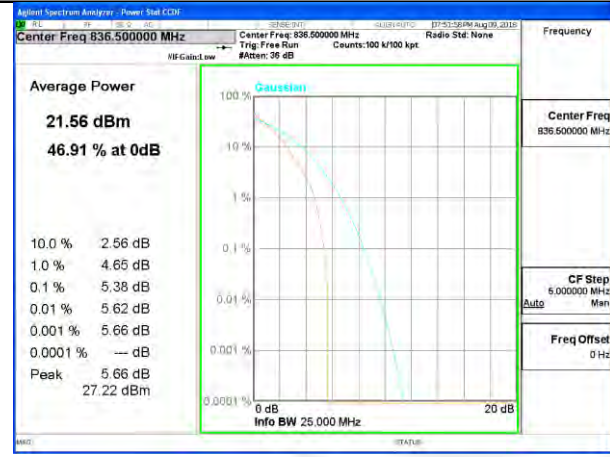

LTE band 5

LTE band 5 /QPSK

Lowest Channel / 10MHz / 1 RB

Lowest Channel / 10MHz / 50 RB

Middle Channel / 10MHz / 1 RB

Middle Channel / 10MHz / 50 RB

Highest Channel / 10MHz / 1 RB

Highest Channel / 10MHz / 50 RB