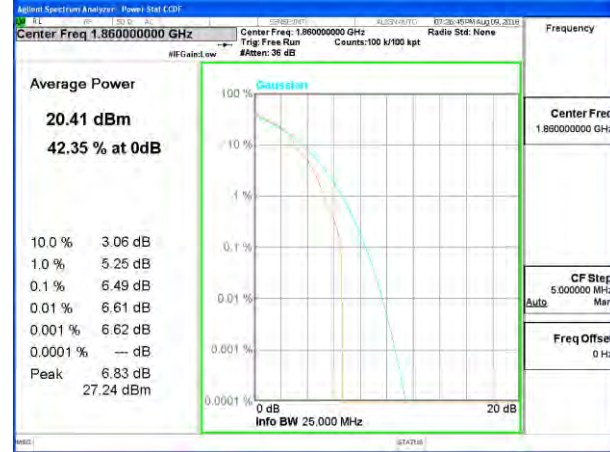

### HSUPA 1900/ Highest Channel

WCDMA BAND IV

CDMA /EVDO BC0

CDMA /EVDO BC1

LTE band 2

LTE band 2 /QPSK

LTE band 2

LTE band 2 /16-QAM

Lowest Channel / 20MHz / 1 RB

Lowest Channel / 20MHz / 100 RB

Middle Channel / 20MHz / 1 RB

Middle Channel / 20MHz / 100 RB

Highest Channel / 20MHz / 1 RB

Highest Channel / 20MHz / 100 RB

LTE band 4

LTE band 4