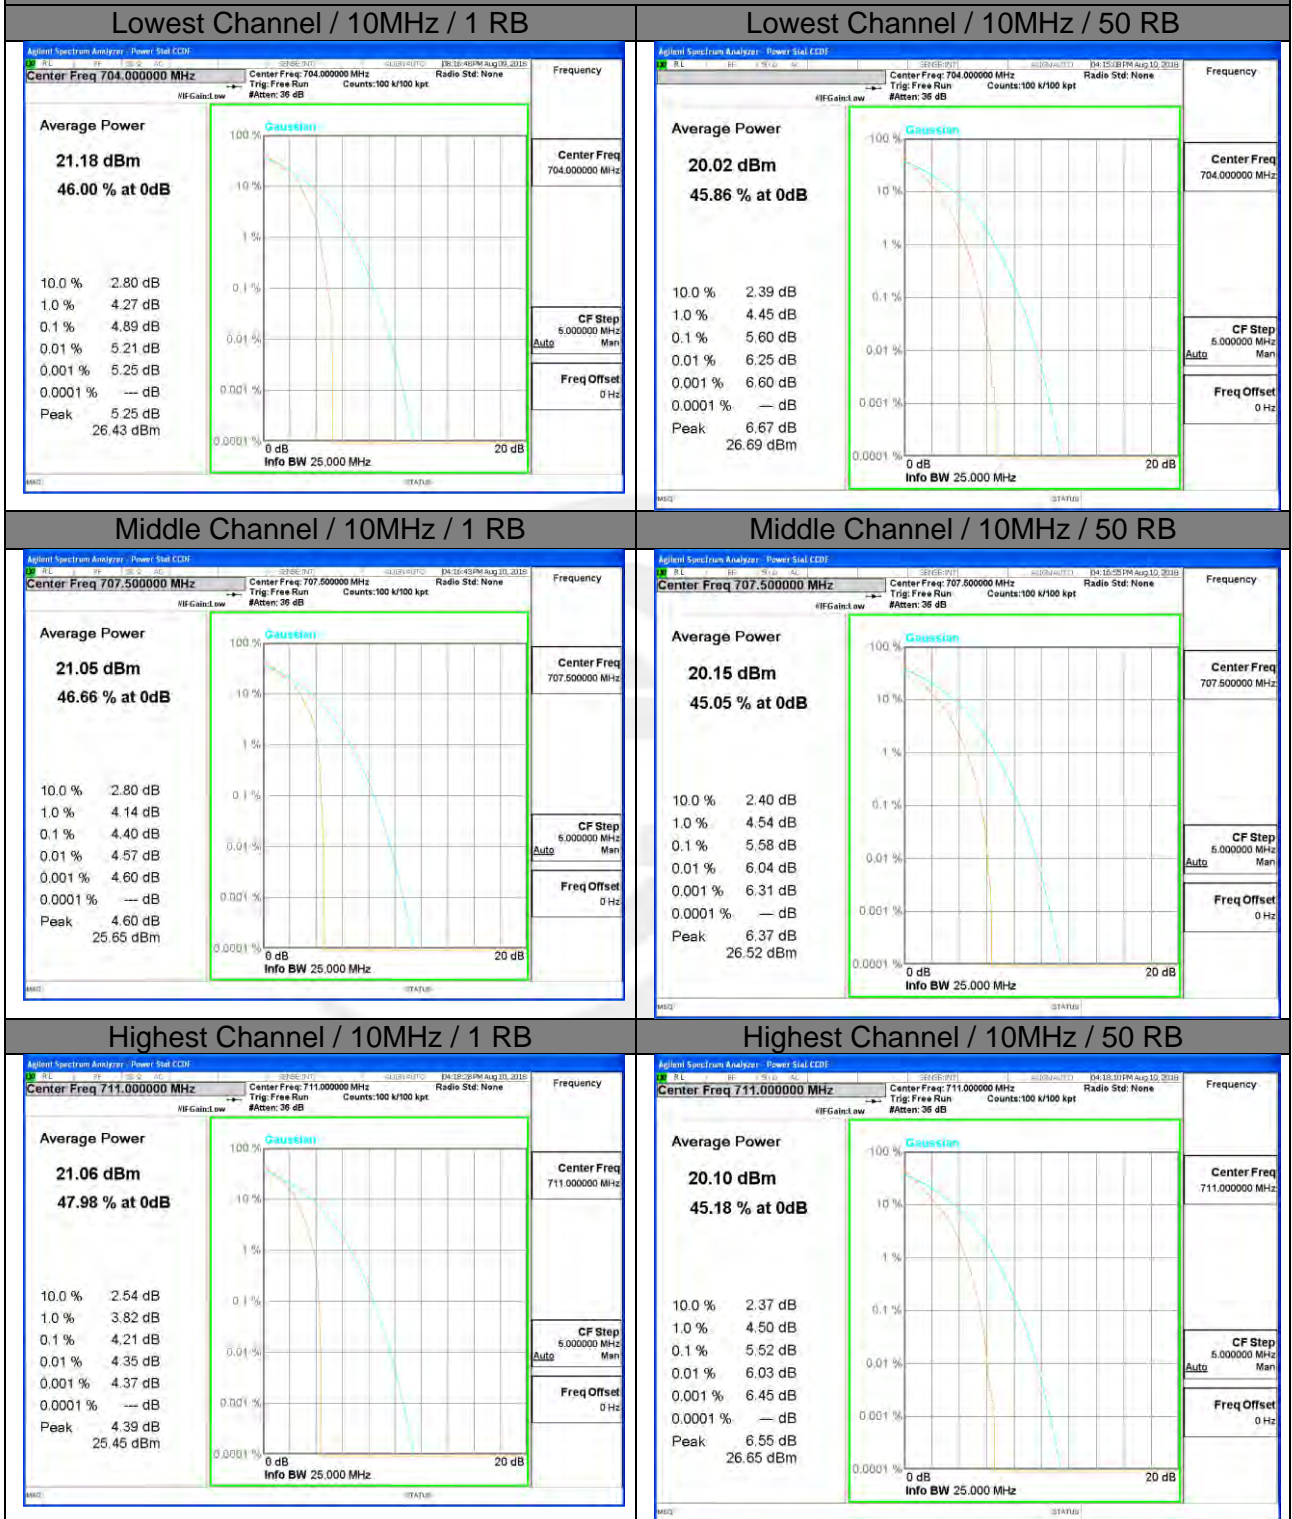

LTE band 5

LTE band 5 /QPSK

Lowest Channel / 10MHz / 1 RB

Lowest Channel / 10MHz / 50 RB

Middle Channel / 10MHz / 1 RB

Middle Channel / 10MHz / 50 RB

Highest Channel / 10MHz / 1 RB

Highest Channel / 10MHz / 50 RB

LTE band 5

LTE band 7

LTE band 7 /QPSK

LTE band 7

LTE band 7 /16-QAM

Lowest Channel / 20MHz / 1 RB

Lowest Channel / 20MHz / 100 RB

Middle Channel / 20MHz / 1 RB

Middle Channel / 20MHz / 100 RB

Highest Channel / 20MHz / 1 RB

Highest Channel / 20MHz / 100 RB

LTE band 12

LTE band 12 /QPSK

LTE band 12

LTE band 12 /16-QAM

Lowest Channel / 10MHz / 1 RB

Lowest Channel / 10MHz / 50 RB

Middle Channel / 10MHz / 1 RB

Middle Channel / 10MHz / 50 RB

Highest Channel / 10MHz / 1 RB

Highest Channel / 10MHz / 50 RB

LTE band 13

LTE band 13 /QPSK

LTE band 13 /16-QAM