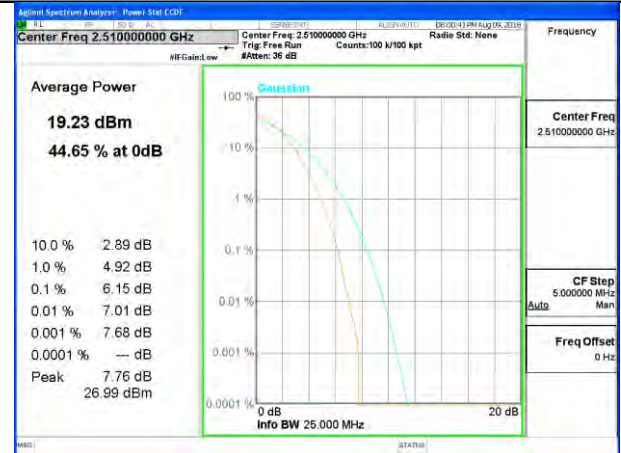

LTE band 5

LTE band 5 /QPSK

Lowest Channel / 10MHz / 1 RB

Lowest Channel / 10MHz / 50 RB

Middle Channel / 10MHz / 1 RB

Middle Channel / 10MHz / 50 RB

Highest Channel / 10MHz / 1 RB

Highest Channel / 10MHz / 50 RB

LTE band 5

LTE band 7

LTE band 7 /QPSK

LTE band 7

LTE band 7 /16-QAM

Lowest Channel / 20MHz / 1 RB

Lowest Channel / 20MHz / 100 RB

Middle Channel / 20MHz / 1 RB

Middle Channel / 20MHz / 100 RB

Highest Channel / 20MHz / 1 RB

Highest Channel / 20MHz / 100 RB

LTE band 12

LTE band 12 /QPSK

LTE band 12

LTE band 12 /16-QAM

Lowest Channel / 10MHz / 1 RB