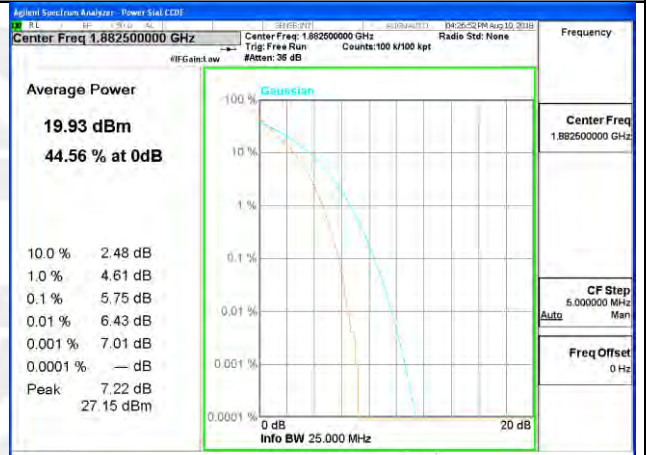

Highest Channel / 10MHz / 1 RB

Highest Channel / 10MHz / 50 RB

LTE band 25

LTE band25 /QPSK

Lowest Channel / 20MHz / 1 RB

Lowest Channel / 20MHz / 100 RB

Middle Channel / 20MHz / 1 RB

Middle Channel / 20MHz / 100 RB

Highest Channel / 20MHz / 1 RB

Highest Channel / 20MHz / 100 RB

LTE band 25

LTE band 25 /16-QAM

LTE band 26

LTE band26 /QPSK

Lowest Channel / 15MHz / 1 RB

Lowest Channel / 15MHz / 75 RB