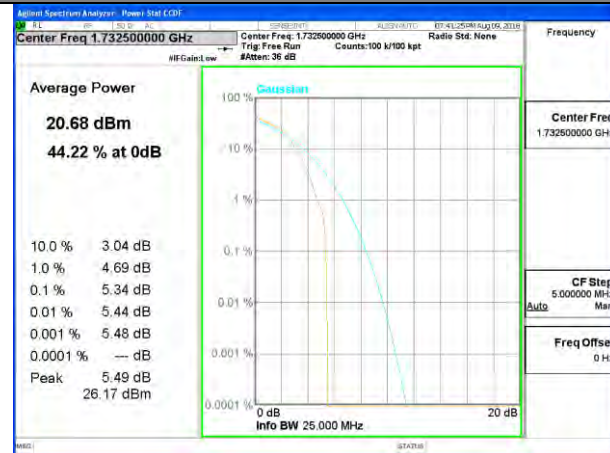

Lowest Channel / 20MHz / 1 RB

Lowest Channel / 20MHz / 100 RB

Middle Channel / 20MHz / 1 RB

Middle Channel / 20MHz / 100 RB

Highest Channel / 20MHz / 1 RB

Highest Channel / 20MHz / 100 RB

LTE band 4

LTE band 4

LTE band 4 /16-QAM

Lowest Channel / 20MHz / 1 RB

Lowest Channel / 20MHz / 100 RB

Middle Channel / 20MHz / 1 RB

Middle Channel / 20MHz / 100 RB

Highest Channel / 20MHz / 1 RB

Highest Channel / 20MHz / 100 RB

LTE band 5

LTE band 5 /QPSK

Lowest Channel / 10MHz / 1 RB

Lowest Channel / 10MHz / 50 RB

Middle Channel / 10MHz / 1 RB

Middle Channel / 10MHz / 50 RB

Highest Channel / 10MHz / 1 RB

Highest Channel / 10MHz / 50 RB