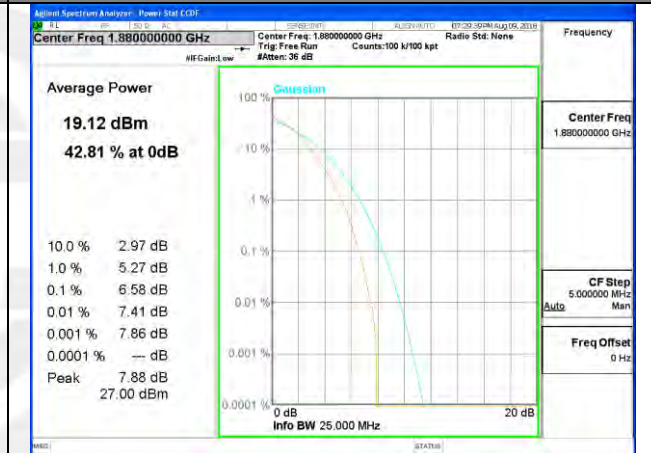

Lowest Channel / 20MHz / 1 RB

Lowest Channel / 20MHz / 100 RB

Middle Channel / 20MHz / 1 RB

Middle Channel / 20MHz / 100 RB

Highest Channel / 20MHz / 1 RB

Highest Channel / 20MHz / 100 RB

LTE band 4

LTE band 4

LTE band 4 /16-QAM

Lowest Channel / 20MHz / 1 RB

Lowest Channel / 20MHz / 100 RB

Middle Channel / 20MHz / 1 RB

Middle Channel / 20MHz / 100 RB

Highest Channel / 20MHz / 1 RB

Highest Channel / 20MHz / 100 RB