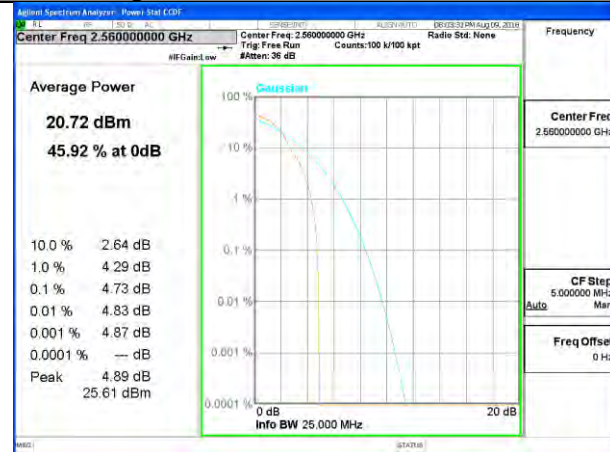

LTE band 5

LTE band 5 /QPSK

Lowest Channel / 10MHz / 1 RB

Lowest Channel / 10MHz / 50 RB

Middle Channel / 10MHz / 1 RB

Middle Channel / 10MHz / 50 RB

Highest Channel / 10MHz / 1 RB

Highest Channel / 10MHz / 50 RB

LTE band 5

LTE band 7

LTE band 7 /QPSK

LTE band 7

LTE band 7 /16-QAM

Lowest Channel / 20MHz / 1 RB

Lowest Channel / 20MHz / 100 RB

Middle Channel / 20MHz / 1 RB

Middle Channel / 20MHz / 100 RB

Highest Channel / 20MHz / 1 RB

Highest Channel / 20MHz / 100 RB

LTE band 12

LTE band 12 /QPSK

LTE band 12

LTE band 12 /16-QAM

Lowest Channel / 10MHz / 1 RB