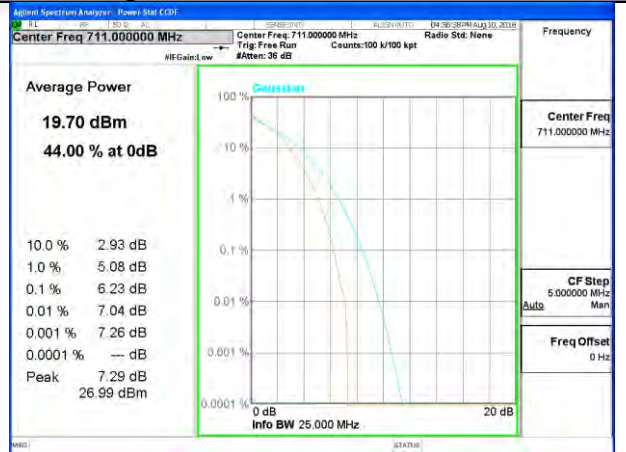

LTE band 17

LTE band 17 /QPSK

LTE band 17

LTE band 17 /16-QAM

Lowest Channel / 10MHz / 1 RB

Lowest Channel / 10MHz / 50 RB

Middle Channel / 10MHz / 1 RB

Middle Channel / 10MHz / 50 RB

Highest Channel / 10MHz / 1 RB

Highest Channel / 10MHz / 50 RB

LTE band 25

LTE band25 /QPSK

Lowest Channel / 20MHz / 1 RB

Lowest Channel / 20MHz / 100 RB

Middle Channel / 20MHz / 1 RB

Middle Channel / 20MHz / 100 RB