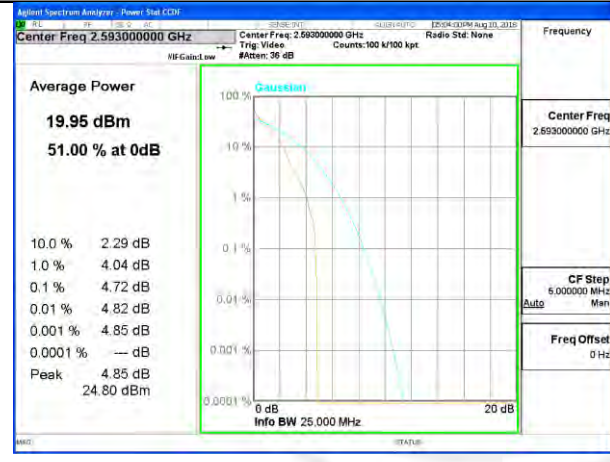

Middle Channel / 20MHz / 1 RB