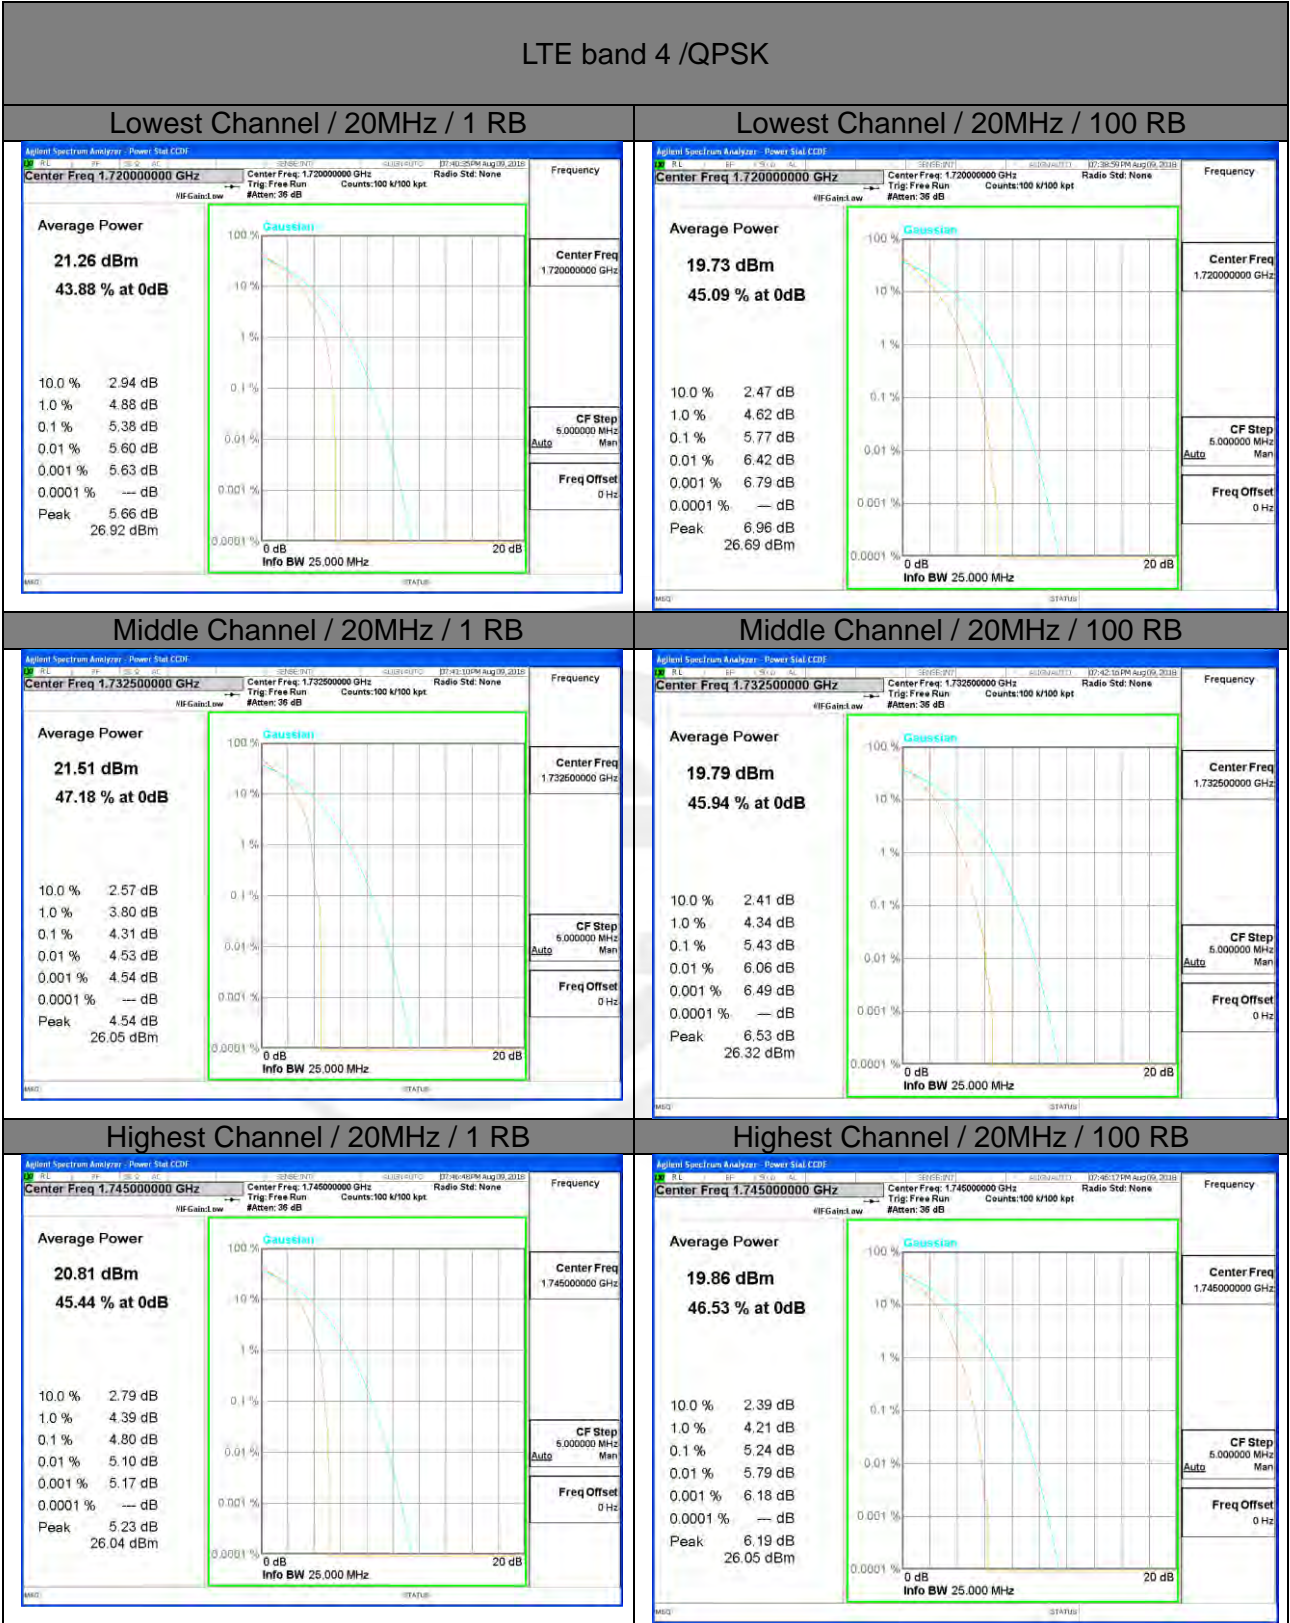

### HSUPA 1900/ Highest Channel

WCDMA BAND IV

CDMA /EVDO BC0

CDMA /EVDO BC1

LTE band 2

LTE band 2 /QPSK

LTE band 2

LTE band 2 /16-QAM

Lowest Channel / 20MHz / 1 RB

Lowest Channel / 20MHz / 100 RB

Middle Channel / 20MHz / 1 RB

Middle Channel / 20MHz / 100 RB

Highest Channel / 20MHz / 1 RB

Highest Channel / 20MHz / 100 RB

LTE band 4

LTE band 4

LTE band 4 /16-QAM

Lowest Channel / 20MHz / 1 RB

Lowest Channel / 20MHz / 100 RB

Middle Channel / 20MHz / 1 RB

Middle Channel / 20MHz / 100 RB

Highest Channel / 20MHz / 1 RB

Highest Channel / 20MHz / 100 RB

LTE band 5

LTE band 5 /QPSK

Lowest Channel / 10MHz / 1 RB

Lowest Channel / 10MHz / 50 RB

Middle Channel / 10MHz / 1 RB

Middle Channel / 10MHz / 50 RB

Highest Channel / 10MHz / 1 RB

Highest Channel / 10MHz / 50 RB