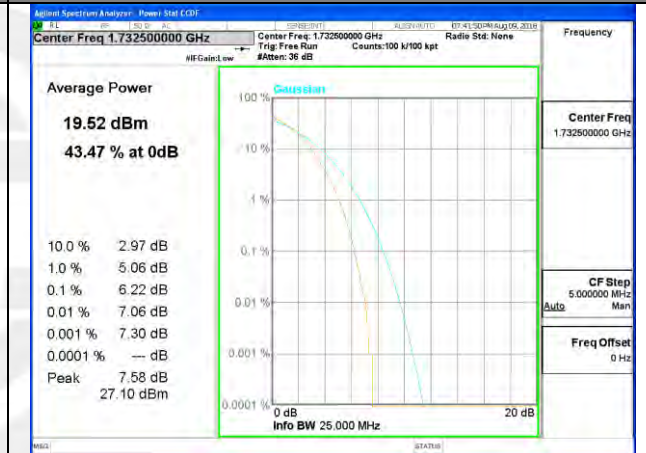

Lowest Channel / 20MHz / 1 RB

Lowest Channel / 20MHz / 100 RB

Middle Channel / 20MHz / 1 RB

Middle Channel / 20MHz / 100 RB

Highest Channel / 20MHz / 1 RB

Highest Channel / 20MHz / 100 RB

LTE band 4

LTE band 4

LTE band 4 /16-QAM

Lowest Channel / 20MHz / 1 RB

Lowest Channel / 20MHz / 100 RB

Middle Channel / 20MHz / 1 RB

Middle Channel / 20MHz / 100 RB

Highest Channel / 20MHz / 1 RB

Highest Channel / 20MHz / 100 RB

LTE band 5

LTE band 5 /QPSK

Lowest Channel / 10MHz / 1 RB

Lowest Channel / 10MHz / 50 RB

Middle Channel / 10MHz / 1 RB

Middle Channel / 10MHz / 50 RB

Highest Channel / 10MHz / 1 RB

Highest Channel / 10MHz / 50 RB