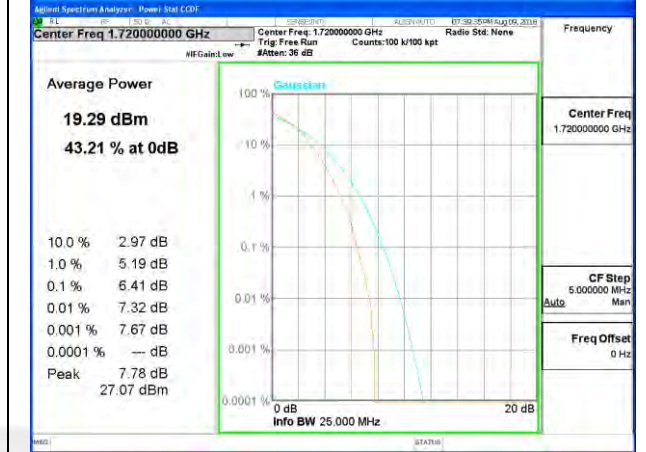

Lowest Channel / 20MHz / 1 RB

Lowest Channel / 20MHz / 100 RB

Middle Channel / 20MHz / 1 RB

Middle Channel / 20MHz / 100 RB

Highest Channel / 20MHz / 1 RB

Highest Channel / 20MHz / 100 RB

LTE band 4

LTE band 4

LTE band 4 /16-QAM

Lowest Channel / 20MHz / 1 RB

Lowest Channel / 20MHz / 100 RB

Middle Channel / 20MHz / 1 RB

Middle Channel / 20MHz / 100 RB

Highest Channel / 20MHz / 1 RB

Highest Channel / 20MHz / 100 RB