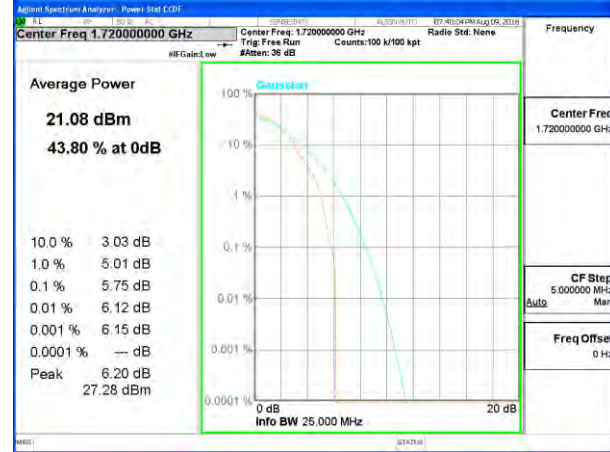

LTE band 4

LTE band 4 /16-QAM

Lowest Channel / 20MHz / 1 RB