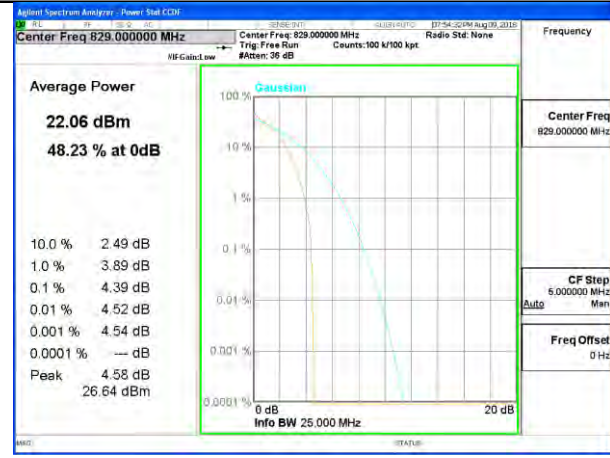

Lowest Channel / 20MHz / 1 RB

Lowest Channel / 20MHz / 100 RB

Middle Channel / 20MHz / 1 RB

Middle Channel / 20MHz / 100 RB

Highest Channel / 20MHz / 1 RB

Highest Channel / 20MHz / 100 RB

LTE band 4

LTE band 4

LTE band 4 /16-QAM

Lowest Channel / 20MHz / 1 RB

Lowest Channel / 20MHz / 100 RB

Middle Channel / 20MHz / 1 RB

Middle Channel / 20MHz / 100 RB

Highest Channel / 20MHz / 1 RB

Highest Channel / 20MHz / 100 RB

LTE band 5

LTE band 5 /QPSK

Lowest Channel / 10MHz / 1 RB

Lowest Channel / 10MHz / 50 RB

Middle Channel / 10MHz / 1 RB

Middle Channel / 10MHz / 50 RB

Highest Channel / 10MHz / 1 RB

Highest Channel / 10MHz / 50 RB