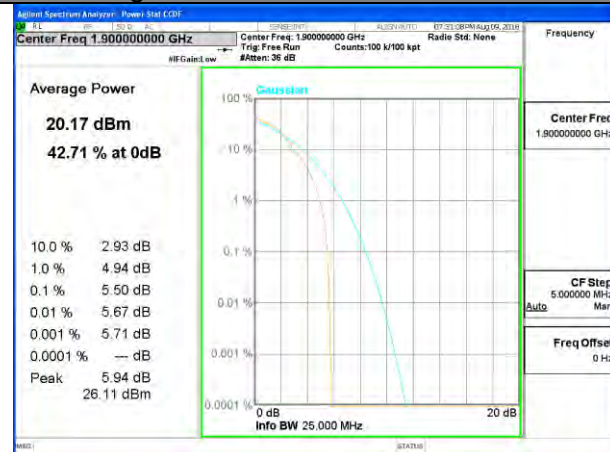

Lowest Channel / 20MHz / 1 RB

Lowest Channel / 20MHz / 100 RB

Middle Channel / 20MHz / 1 RB

Middle Channel / 20MHz / 100 RB

Highest Channel / 20MHz / 1 RB

Highest Channel / 20MHz / 100 RB

LTE band 4

LTE band 4

LTE band 4 /16-QAM

Lowest Channel / 20MHz / 1 RB

Lowest Channel / 20MHz / 100 RB

Middle Channel / 20MHz / 1 RB

Middle Channel / 20MHz / 100 RB

Highest Channel / 20MHz / 1 RB

Highest Channel / 20MHz / 100 RB