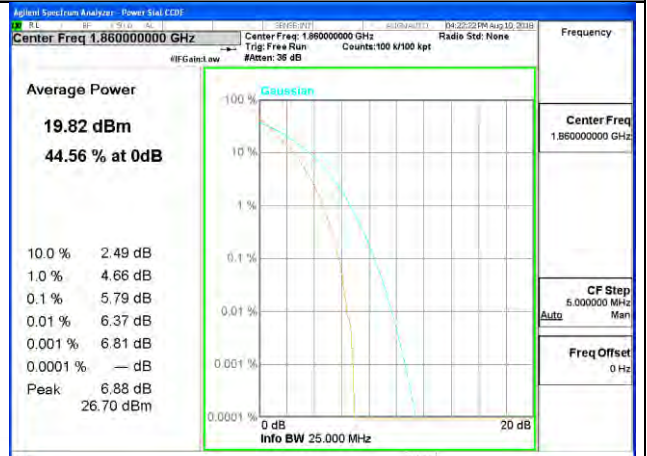

Highest Channel / 10MHz / 1 RB

Highest Channel / 10MHz / 50 RB

LTE band 25

LTE band25 /QPSK

Lowest Channel / 20MHz / 1 RB

Lowest Channel / 20MHz / 100 RB

Middle Channel / 20MHz / 1 RB

Middle Channel / 20MHz / 100 RB

Highest Channel / 20MHz / 1 RB

Highest Channel / 20MHz / 100 RB

LTE band 25

LTE band 25 /16-QAM

LTE band 26

LTE band26 /QPSK

Lowest Channel / 15MHz / 1 RB

Lowest Channel / 15MHz / 75 RB