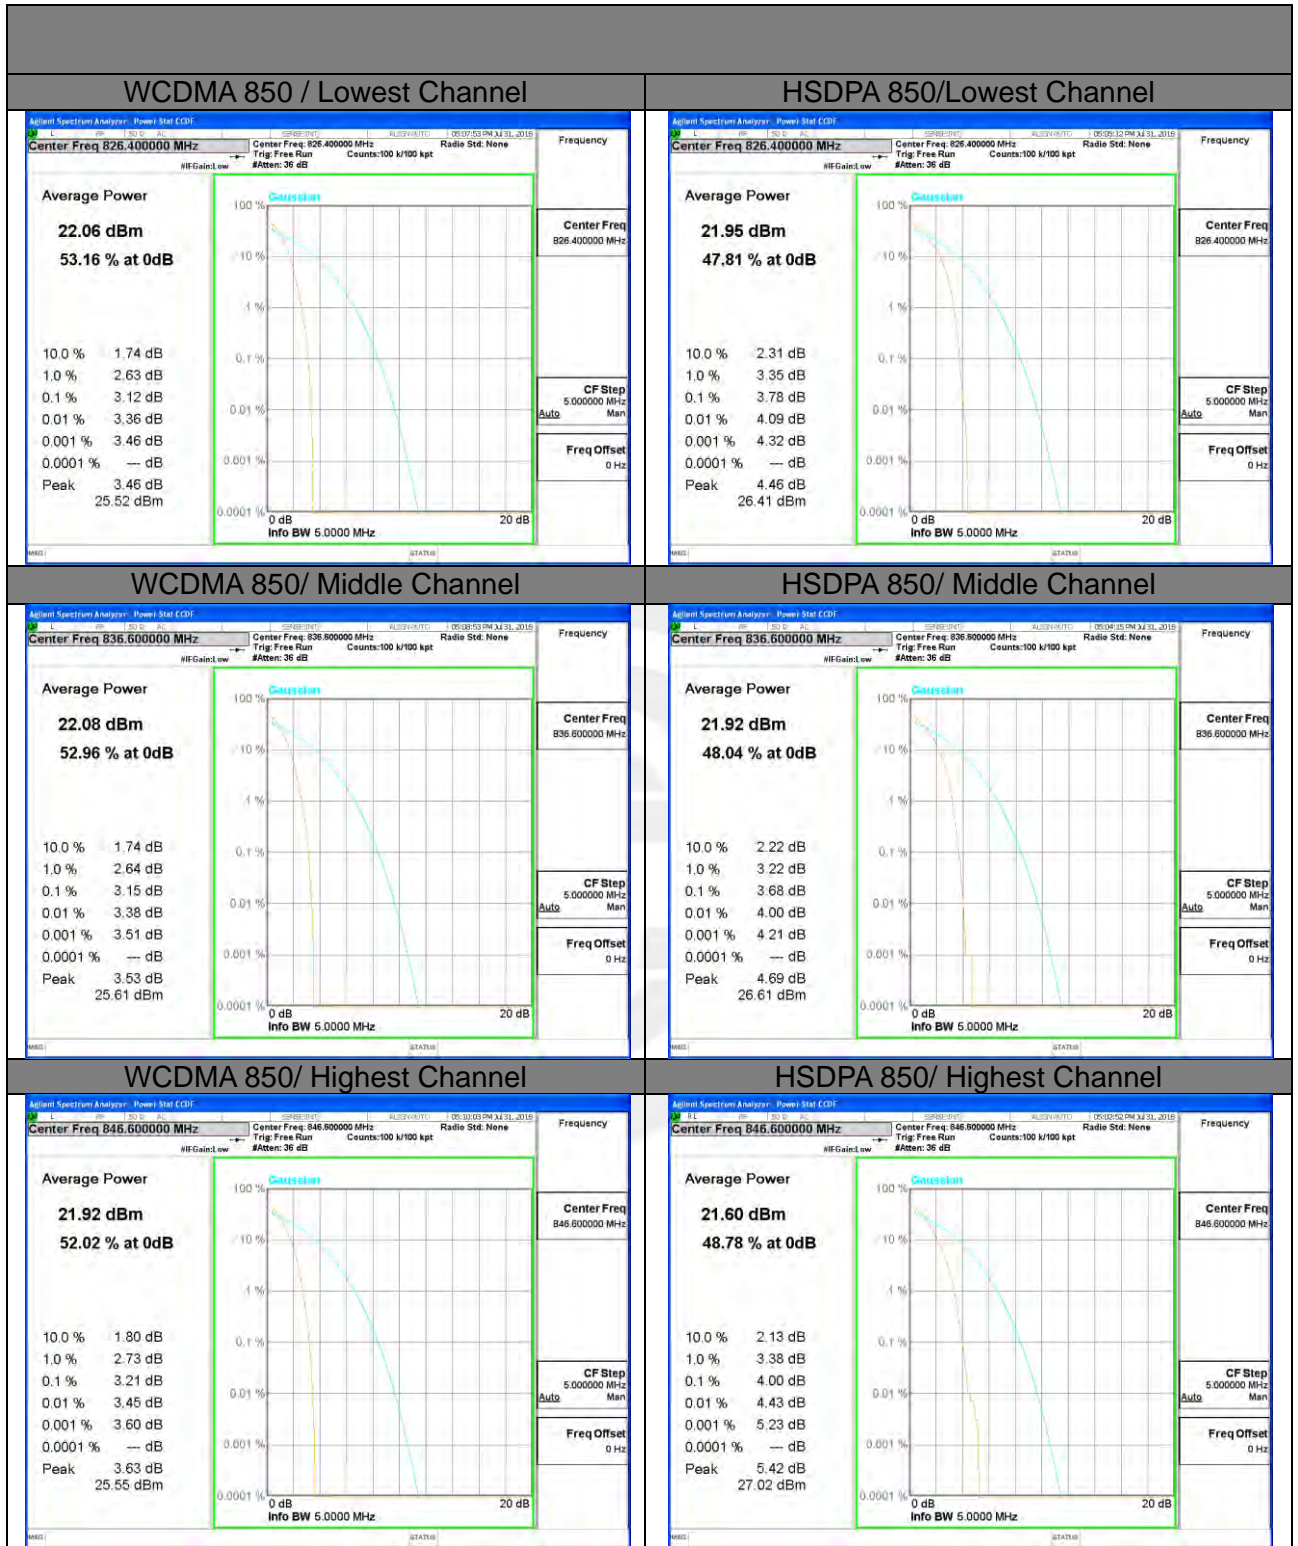

## GSM 850

EDGE 850/ Lowest Channel

EDGE 850/ Middle Channel

EDGE 850/ Highest Channel

PCS 1900

WCDMA BAND V

WCDMA BAND II

### HSUPA 1900/ Lowest Channel

### HSUPA 1900/ Middle Channel