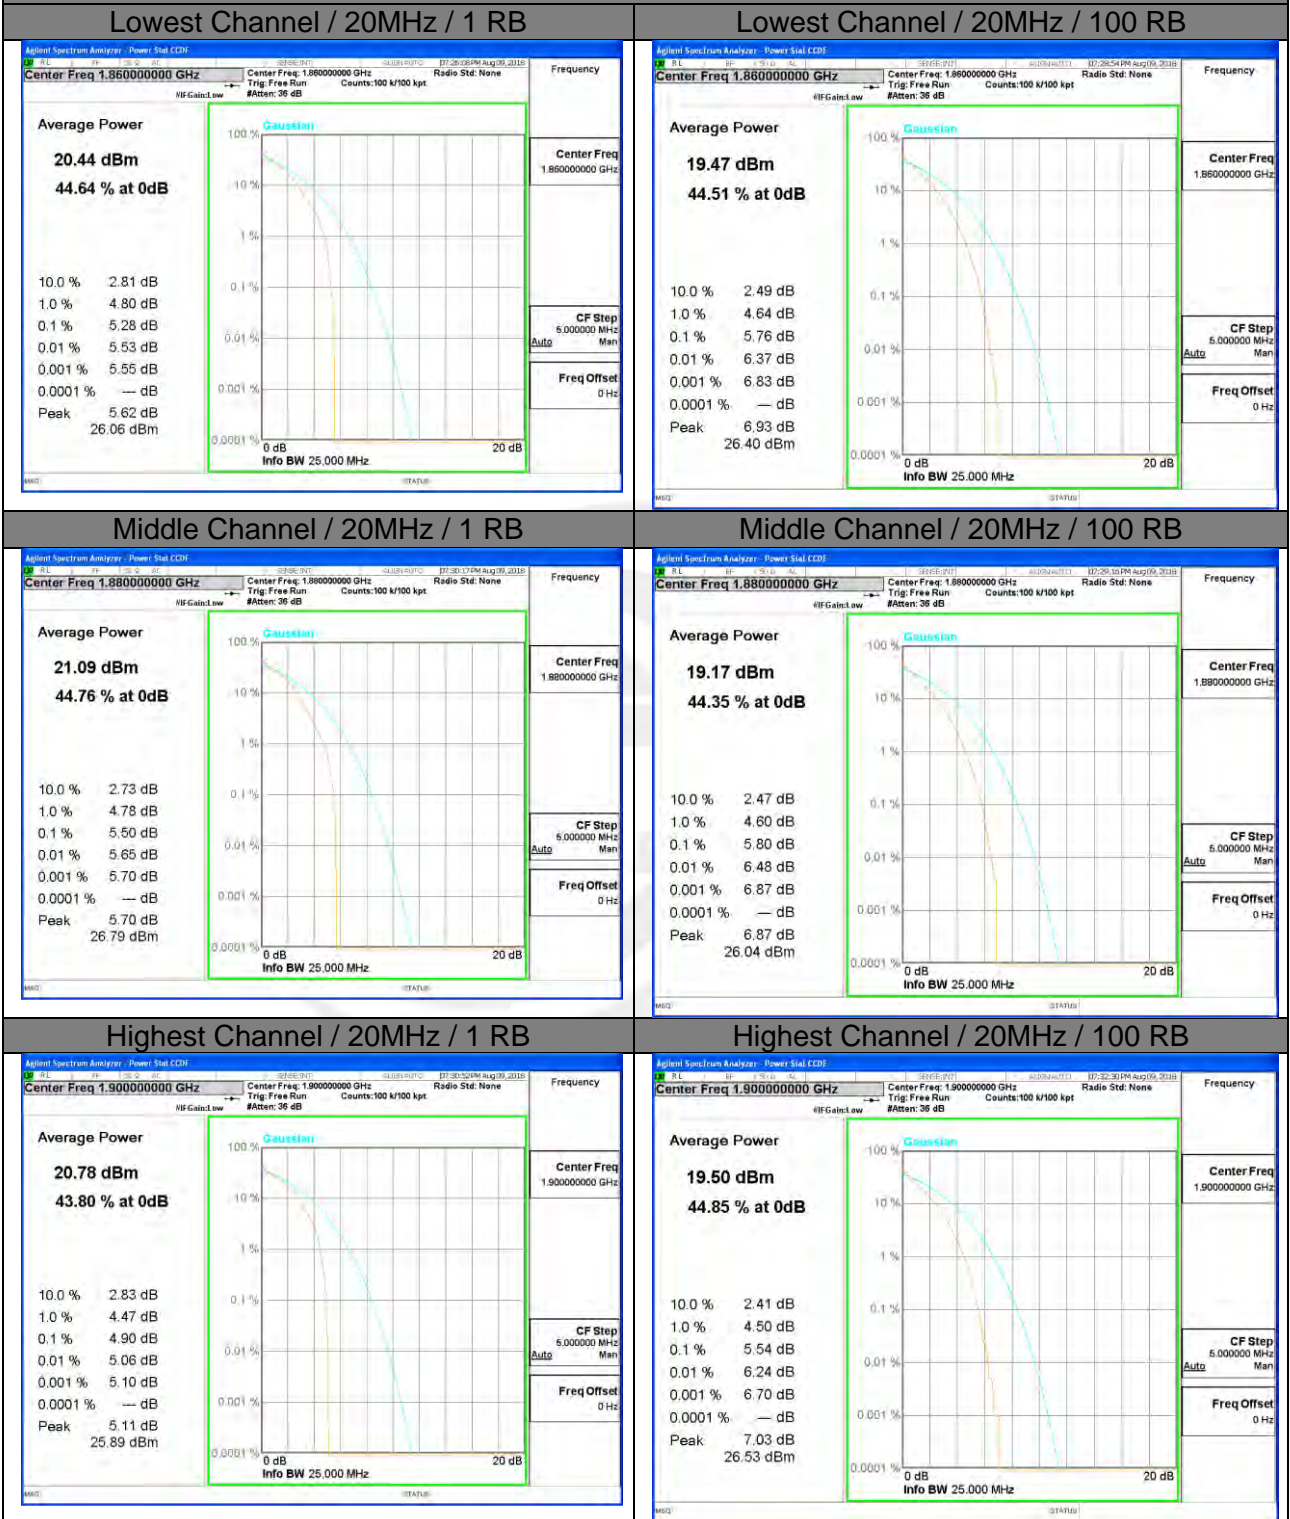

### HSUPA 1900/ Middle Channel

### HSUPA 1900/ Highest Channel

WCDMA BAND IV

CDMA /EVDO BC0

CDMA /EVDO BC1

LTE band 2

LTE band 2 /QPSK

LTE band 2

LTE band 2 /16-QAM

Lowest Channel / 20MHz / 1 RB

Lowest Channel / 20MHz / 100 RB

Middle Channel / 20MHz / 1 RB

Middle Channel / 20MHz / 100 RB

Highest Channel / 20MHz / 1 RB

Highest Channel / 20MHz / 100 RB

LTE band 4

LTE band 4

LTE band 4 /16-QAM

Lowest Channel / 20MHz / 1 RB

Lowest Channel / 20MHz / 100 RB

Middle Channel / 20MHz / 1 RB

Middle Channel / 20MHz / 100 RB

Highest Channel / 20MHz / 1 RB

Highest Channel / 20MHz / 100 RB