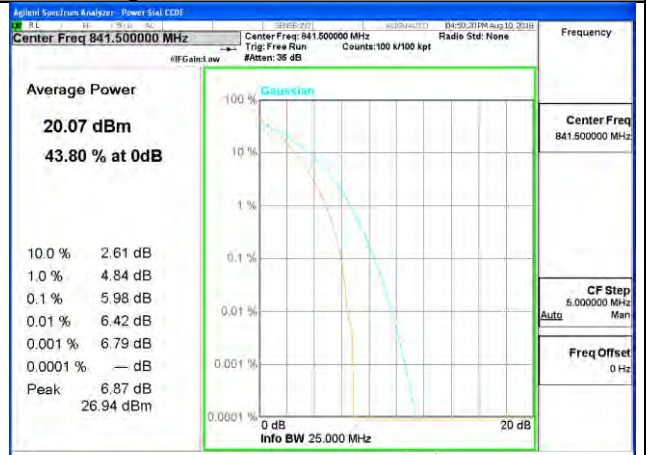

Middle Channel / 15MHz / 1 RB

Middle Channel / 15MHz / 75 RB

Highest Channel / 15MHz / 1 RB

Highest Channel / 15MHz / 75 RB

LTE band 26

LTE band 26 /16-QAM

Lowest Channel / 15MHz / 1 RB

Lowest Channel / 15MHz / 75 RB