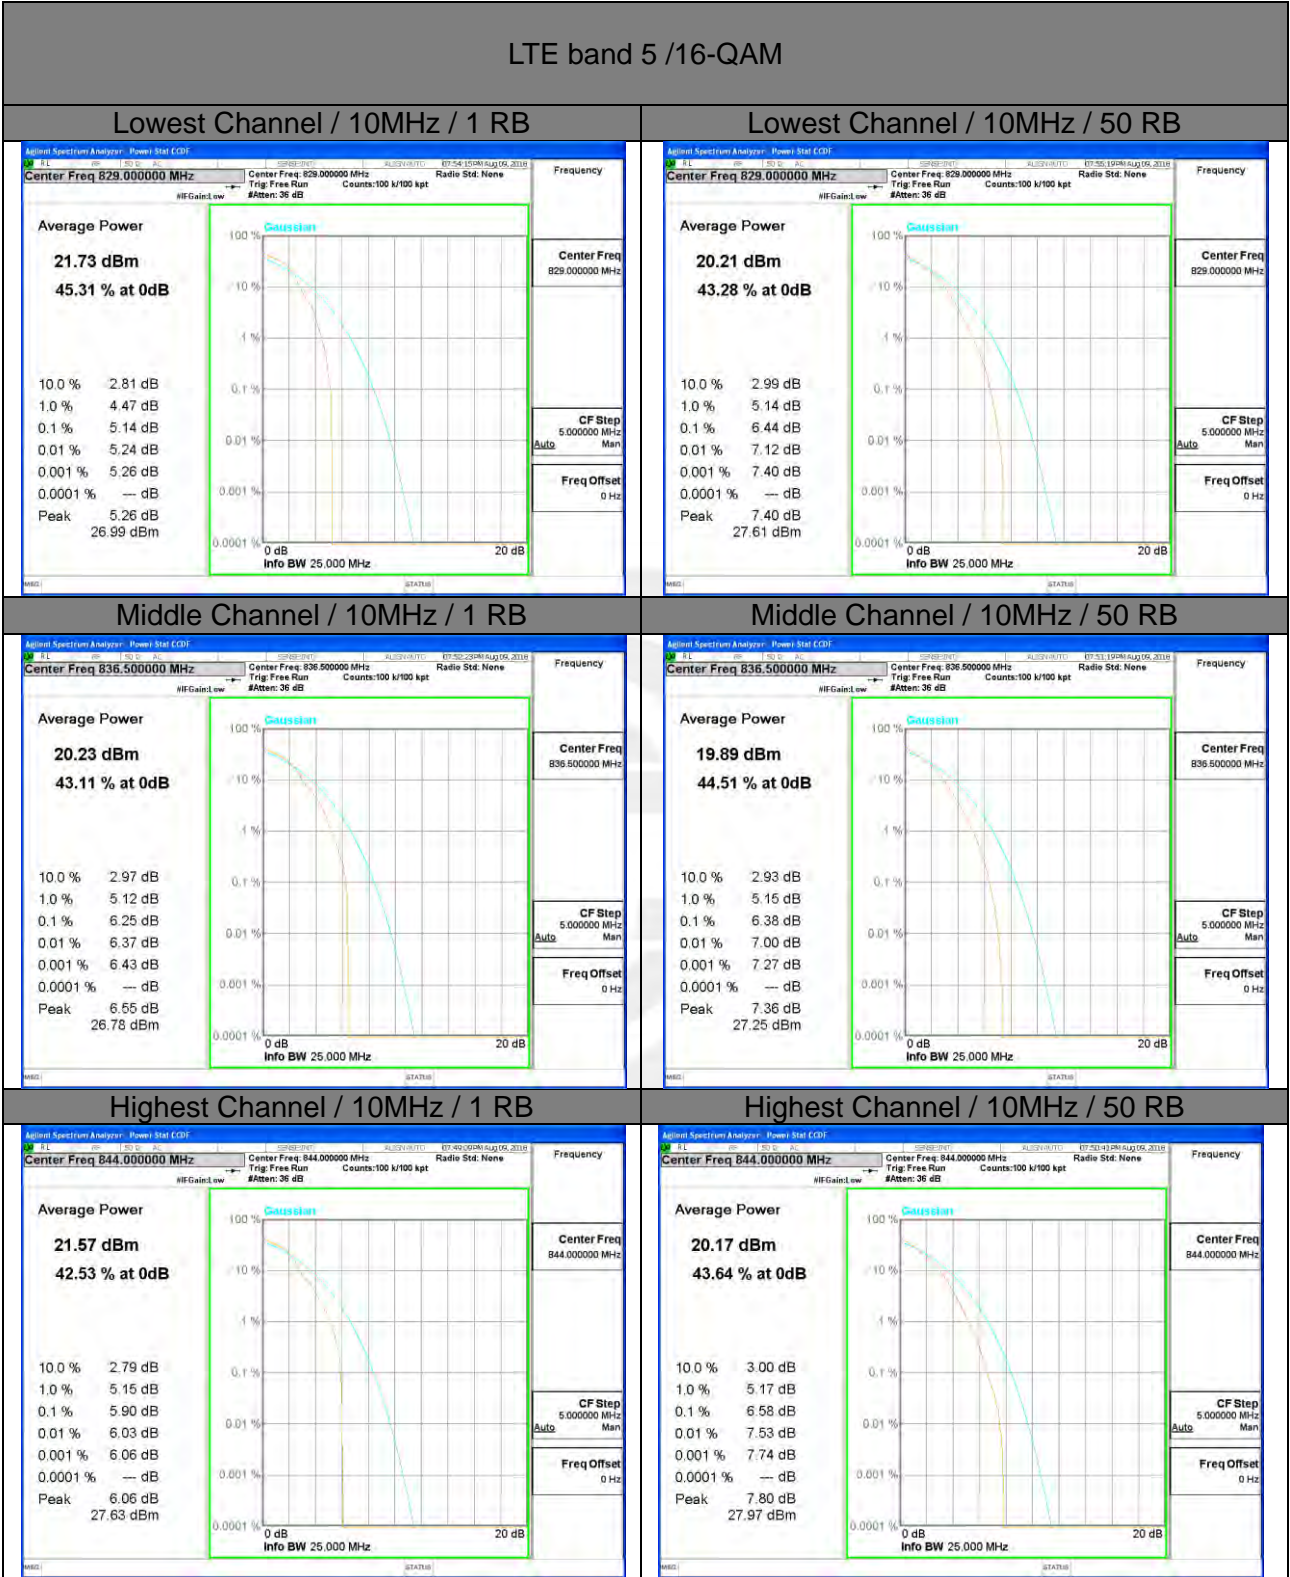

Lowest Channel / 20MHz / 1 RB

Lowest Channel / 20MHz / 100 RB

Middle Channel / 20MHz / 1 RB

Middle Channel / 20MHz / 100 RB

Highest Channel / 20MHz / 1 RB

Highest Channel / 20MHz / 100 RB

LTE band 4

LTE band 4

LTE band 4 /16-QAM

Lowest Channel / 20MHz / 1 RB

Lowest Channel / 20MHz / 100 RB

Middle Channel / 20MHz / 1 RB

Middle Channel / 20MHz / 100 RB

Highest Channel / 20MHz / 1 RB

Highest Channel / 20MHz / 100 RB

LTE band 5

LTE band 5 /QPSK

Lowest Channel / 10MHz / 1 RB

Lowest Channel / 10MHz / 50 RB

Middle Channel / 10MHz / 1 RB

Middle Channel / 10MHz / 50 RB

Highest Channel / 10MHz / 1 RB

Highest Channel / 10MHz / 50 RB

LTE band 5

LTE band 7

LTE band 7 /QPSK

LTE band 7

LTE band 7 /16-QAM

Lowest Channel / 20MHz / 1 RB

Lowest Channel / 20MHz / 100 RB

Middle Channel / 20MHz / 1 RB