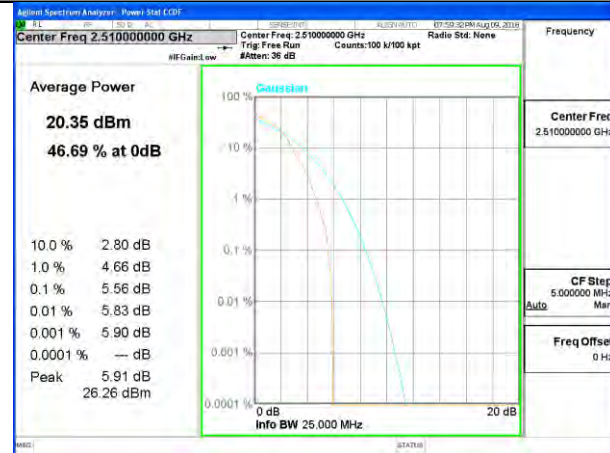

LTE band 5

LTE band 5 /QPSK

Lowest Channel / 10MHz / 1 RB

Lowest Channel / 10MHz / 50 RB

Middle Channel / 10MHz / 1 RB

Middle Channel / 10MHz / 50 RB

Highest Channel / 10MHz / 1 RB

Highest Channel / 10MHz / 50 RB

LTE band 5

LTE band 7

LTE band 7 /QPSK

LTE band 7

LTE band 7 /16-QAM

Lowest Channel / 20MHz / 1 RB

Lowest Channel / 20MHz / 100 RB

Middle Channel / 20MHz / 1 RB

Middle Channel / 20MHz / 100 RB

Highest Channel / 20MHz / 1 RB

Highest Channel / 20MHz / 100 RB

LTE band 12

LTE band 12 /QPSK

LTE band 12

LTE band 12 /16-QAM

Lowest Channel / 10MHz / 1 RB