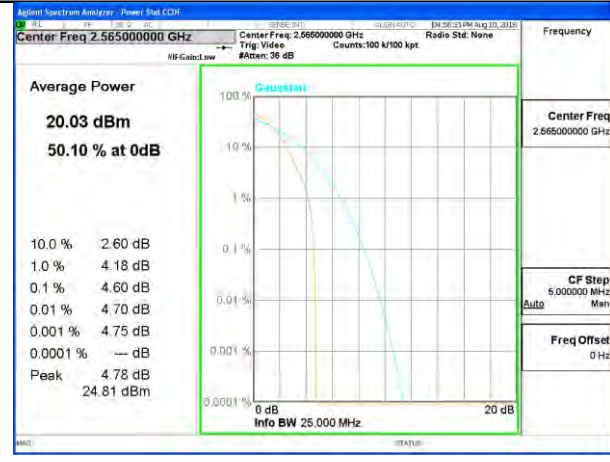

Middle Channel / 15MHz / 1 RB

Middle Channel / 15MHz / 75 RB

Highest Channel / 15MHz / 1 RB

Highest Channel / 15MHz / 75 RB

LTE band 41

LTE band41 /QPSK

Lowest Channel / 20MHz / 1 RB

Lowest Channel / 20MHz / 100 RB