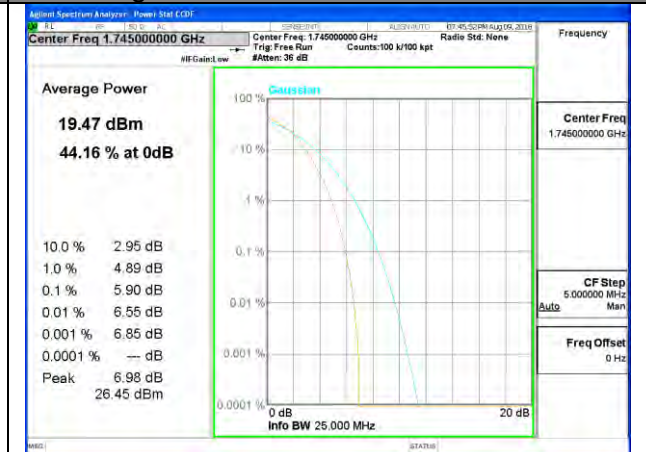

Lowest Channel / 20MHz / 1 RB

Lowest Channel / 20MHz / 100 RB

Middle Channel / 20MHz / 1 RB

Middle Channel / 20MHz / 100 RB

Highest Channel / 20MHz / 1 RB

Highest Channel / 20MHz / 100 RB

LTE band 4

LTE band 4

LTE band 4 /16-QAM

Lowest Channel / 20MHz / 1 RB

Lowest Channel / 20MHz / 100 RB

Middle Channel / 20MHz / 1 RB

Middle Channel / 20MHz / 100 RB

Highest Channel / 20MHz / 1 RB

Highest Channel / 20MHz / 100 RB

LTE band 5

LTE band 5 /QPSK

Lowest Channel / 10MHz / 1 RB

Lowest Channel / 10MHz / 50 RB

Middle Channel / 10MHz / 1 RB

Middle Channel / 10MHz / 50 RB

Highest Channel / 10MHz / 1 RB

Highest Channel / 10MHz / 50 RB