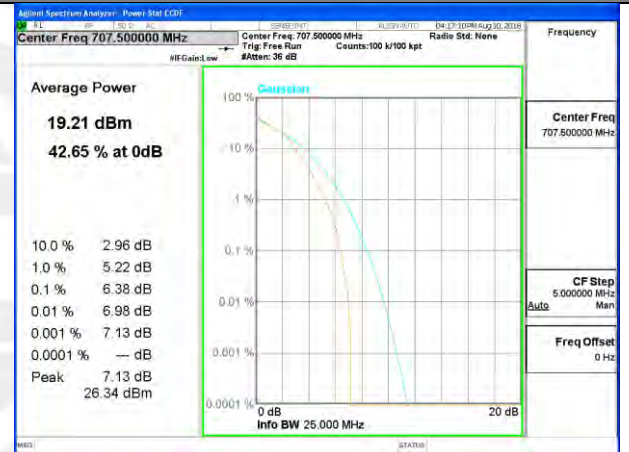

Middle Channel / 20MHz / 100 RB

Highest Channel / 20MHz / 1 RB

Highest Channel / 20MHz / 100 RB

LTE band 12

LTE band 12 /QPSK

LTE band 12

LTE band 12 /16-QAM

Lowest Channel / 10MHz / 1 RB

Lowest Channel / 10MHz / 50 RB

Middle Channel / 10MHz / 1 RB

Middle Channel / 10MHz / 50 RB

Highest Channel / 10MHz / 1 RB

Highest Channel / 10MHz / 50 RB

LTE band 13

LTE band 13 /QPSK

LTE band 13 /16-QAM