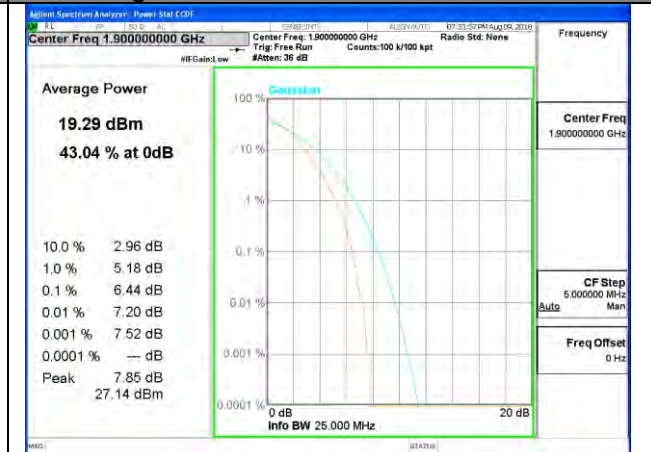

Lowest Channel / 20MHz / 1 RB

Lowest Channel / 20MHz / 100 RB

Middle Channel / 20MHz / 1 RB

Middle Channel / 20MHz / 100 RB

Highest Channel / 20MHz / 1 RB

Highest Channel / 20MHz / 100 RB

LTE band 4

LTE band 4

LTE band 4 /16-QAM

Lowest Channel / 20MHz / 1 RB

Lowest Channel / 20MHz / 100 RB

Middle Channel / 20MHz / 1 RB

Middle Channel / 20MHz / 100 RB

Highest Channel / 20MHz / 1 RB

Highest Channel / 20MHz / 100 RB