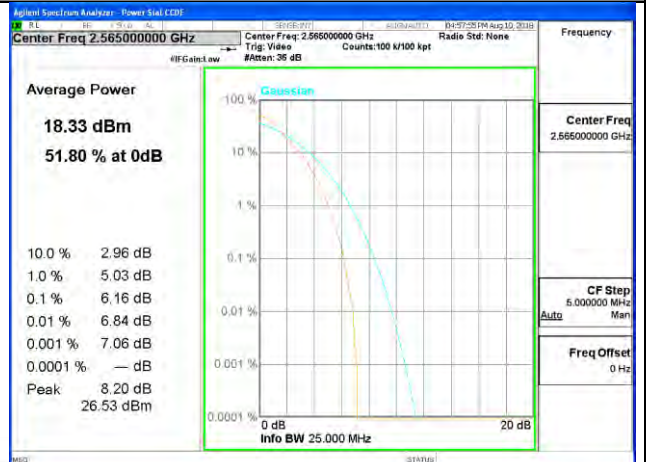

Middle Channel / 15MHz / 1 RB

Middle Channel / 15MHz / 75 RB

Highest Channel / 15MHz / 1 RB

Highest Channel / 15MHz / 75 RB

LTE band 41

LTE band41 /QPSK

Lowest Channel / 20MHz / 1 RB

Lowest Channel / 20MHz / 100 RB