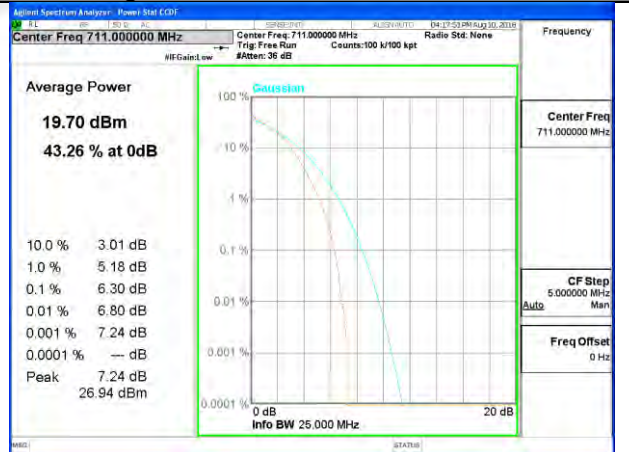

Lowest Channel / 10MHz / 50 RB

Middle Channel / 10MHz / 1 RB

Middle Channel / 10MHz / 50 RB

Highest Channel / 10MHz / 1 RB

Highest Channel / 10MHz / 50 RB

LTE band 13

LTE band 13 /QPSK

LTE band 13 /16-QAM