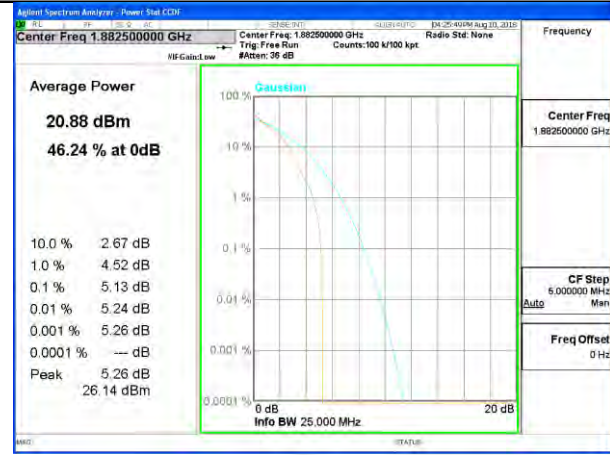

Highest Channel / 10MHz / 1 RB

Highest Channel / 10MHz / 50 RB

LTE band 25

LTE band25 /QPSK

Lowest Channel / 20MHz / 1 RB

Lowest Channel / 20MHz / 100 RB

Middle Channel / 20MHz / 1 RB

Middle Channel / 20MHz / 100 RB

Highest Channel / 20MHz / 1 RB

Highest Channel / 20MHz / 100 RB

LTE band 25

LTE band 25 /16-QAM

LTE band 26

LTE band26 /QPSK

Lowest Channel / 15MHz / 1 RB

Lowest Channel / 15MHz / 75 RB