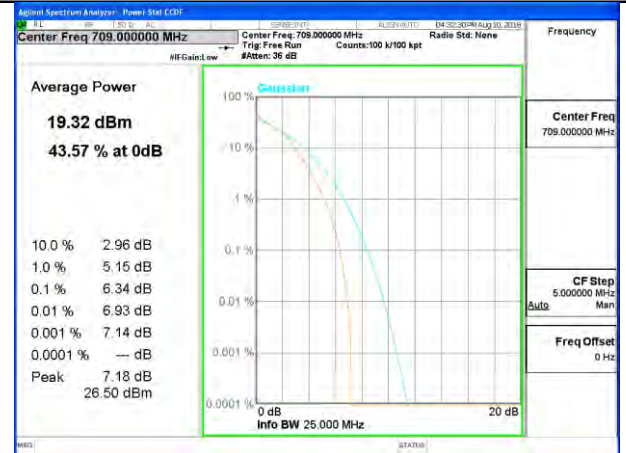

LTE band 17

LTE band 17 /QPSK

LTE band 17

LTE band 17 /16-QAM

Lowest Channel / 10MHz / 1 RB

Lowest Channel / 10MHz / 50 RB

Middle Channel / 10MHz / 1 RB

Middle Channel / 10MHz / 50 RB

Highest Channel / 10MHz / 1 RB

Highest Channel / 10MHz / 50 RB

LTE band 25

LTE band25 /QPSK

Lowest Channel / 20MHz / 1 RB

Lowest Channel / 20MHz / 100 RB

Middle Channel / 20MHz / 1 RB

Middle Channel / 20MHz / 100 RB