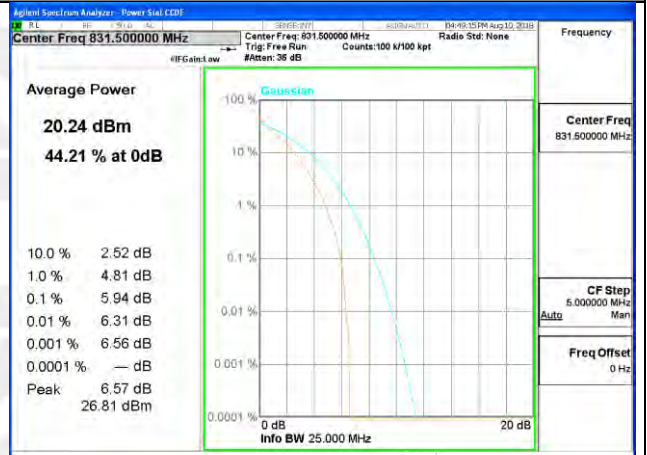

Middle Channel / 15MHz / 75 RB