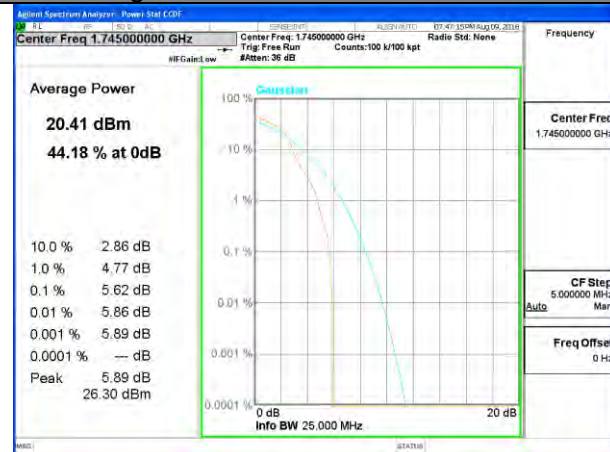

Lowest Channel / 20MHz / 1 RB

Lowest Channel / 20MHz / 100 RB

Middle Channel / 20MHz / 1 RB

Middle Channel / 20MHz / 100 RB

Highest Channel / 20MHz / 1 RB

Highest Channel / 20MHz / 100 RB

LTE band 4

LTE band 4

LTE band 4 /16-QAM

Lowest Channel / 20MHz / 1 RB

Lowest Channel / 20MHz / 100 RB

Middle Channel / 20MHz / 1 RB

Middle Channel / 20MHz / 100 RB

Highest Channel / 20MHz / 1 RB

Highest Channel / 20MHz / 100 RB

LTE band 5

LTE band 5 /QPSK

Lowest Channel / 10MHz / 1 RB

Lowest Channel / 10MHz / 50 RB

Middle Channel / 10MHz / 1 RB

Middle Channel / 10MHz / 50 RB

Highest Channel / 10MHz / 1 RB

Highest Channel / 10MHz / 50 RB