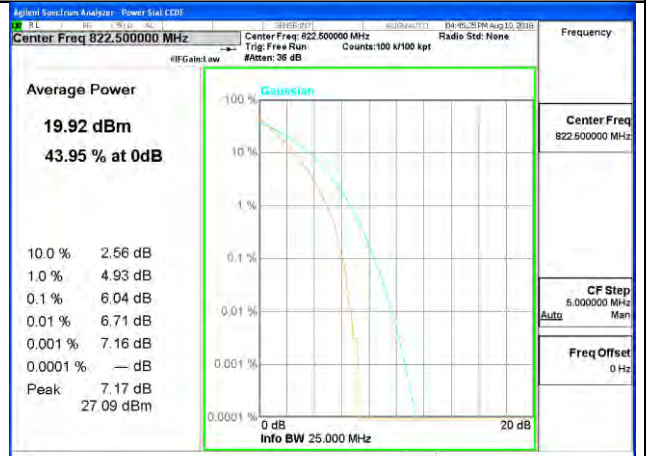

Highest Channel / 10MHz / 1 RB

Highest Channel / 10MHz / 50 RB

LTE band 25

LTE band25 /QPSK

Lowest Channel / 20MHz / 1 RB

Lowest Channel / 20MHz / 100 RB

Middle Channel / 20MHz / 1 RB

Middle Channel / 20MHz / 100 RB

Highest Channel / 20MHz / 1 RB

Highest Channel / 20MHz / 100 RB

LTE band 25

LTE band 25 /16-QAM

LTE band 26

LTE band26 /QPSK

Lowest Channel / 15MHz / 1 RB

Lowest Channel / 15MHz / 75 RB