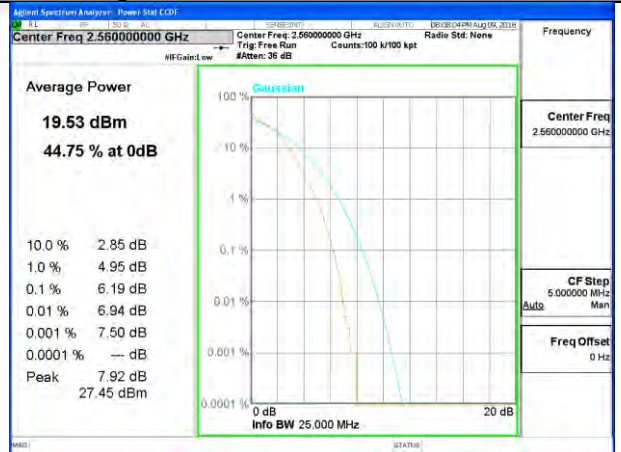

LTE band 5

LTE band 5 /QPSK

Lowest Channel / 10MHz / 1 RB

Lowest Channel / 10MHz / 50 RB

Middle Channel / 10MHz / 1 RB

Middle Channel / 10MHz / 50 RB

Highest Channel / 10MHz / 1 RB

Highest Channel / 10MHz / 50 RB

LTE band 5

LTE band 7

LTE band 7 /QPSK

LTE band 7

LTE band 7 /16-QAM

Lowest Channel / 20MHz / 1 RB

Lowest Channel / 20MHz / 100 RB

Middle Channel / 20MHz / 1 RB

Middle Channel / 20MHz / 100 RB

Highest Channel / 20MHz / 1 RB

Highest Channel / 20MHz / 100 RB

LTE band 12

LTE band 12 /QPSK

LTE band 12

LTE band 12 /16-QAM

Lowest Channel / 10MHz / 1 RB