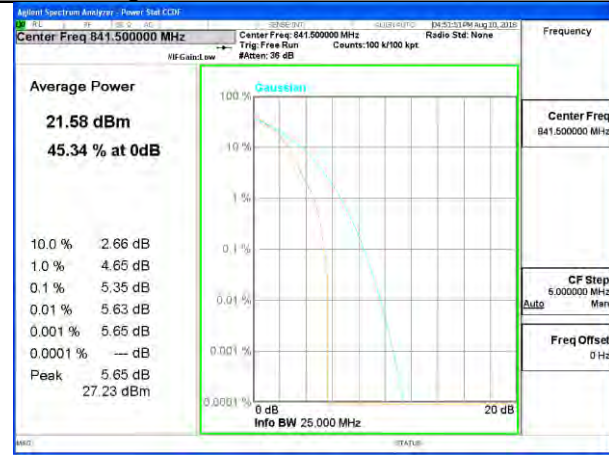

Highest Channel / 15MHz / 1 RB