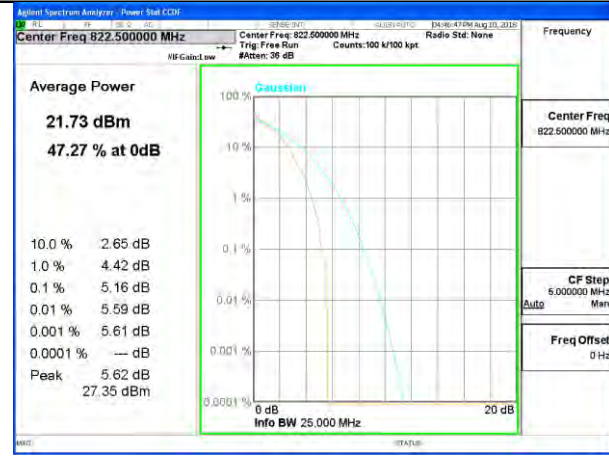

Highest Channel / 10MHz / 1 RB

Highest Channel / 10MHz / 50 RB

LTE band 25

LTE band25 /QPSK

Lowest Channel / 20MHz / 1 RB

Lowest Channel / 20MHz / 100 RB

Middle Channel / 20MHz / 1 RB

Middle Channel / 20MHz / 100 RB

Highest Channel / 20MHz / 1 RB

Highest Channel / 20MHz / 100 RB

LTE band 25

LTE band 25 /16-QAM

LTE band 26

LTE band26 /QPSK

Lowest Channel / 15MHz / 1 RB

Lowest Channel / 15MHz / 75 RB