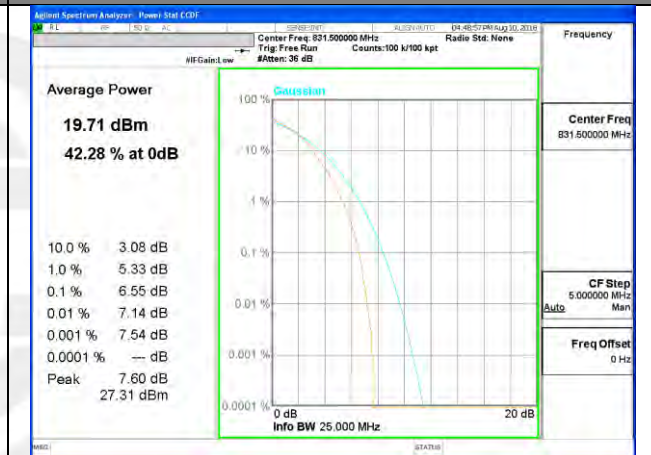

Middle Channel / 15MHz / 1 RB

Middle Channel / 15MHz / 75 RB

Highest Channel / 15MHz / 1 RB

Highest Channel / 15MHz / 75 RB

LTE band 26

LTE band 26 /16-QAM

Lowest Channel / 15MHz / 1 RB

Lowest Channel / 15MHz / 75 RB

Middle Channel / 15MHz / 1 RB

Middle Channel / 15MHz / 75 RB

Highest Channel / 15MHz / 1 RB

Highest Channel / 15MHz / 75 RB

LTE band 41

LTE band41 /QPSK

Lowest Channel / 20MHz / 1 RB

Lowest Channel / 20MHz / 100 RB