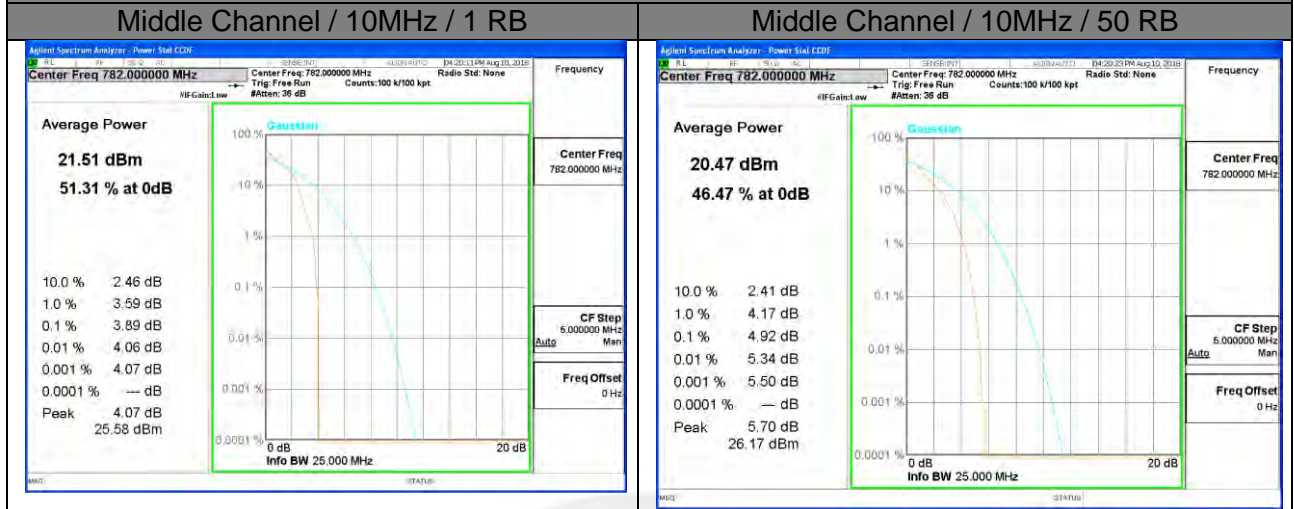

Middle Channel / 20MHz / 100 RB

Highest Channel / 20MHz / 1 RB

Highest Channel / 20MHz / 100 RB

LTE band 12

LTE band 12 /QPSK

LTE band 12

LTE band 12 /16-QAM

Lowest Channel / 10MHz / 1 RB

Lowest Channel / 10MHz / 50 RB

Middle Channel / 10MHz / 1 RB

Middle Channel / 10MHz / 50 RB

Highest Channel / 10MHz / 1 RB

Highest Channel / 10MHz / 50 RB

LTE band 13

LTE band 13 /QPSK

LTE band 13 /16-QAM