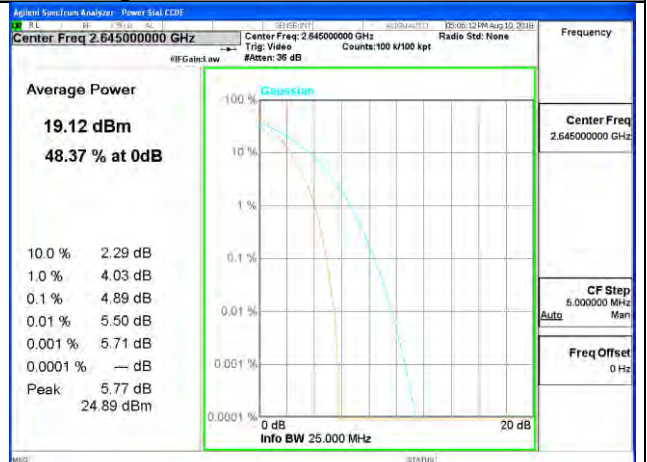

Middle Channel / 15MHz / 1 RB

Middle Channel / 15MHz / 75 RB

Highest Channel / 15MHz / 1 RB

Highest Channel / 15MHz / 75 RB

LTE band 41

LTE band41 /QPSK

Lowest Channel / 20MHz / 1 RB

Lowest Channel / 20MHz / 100 RB

Middle Channel / 20MHz / 1 RB

Middle Channel / 20MHz / 100 RB

Highest Channel / 20MHz / 1 RB

Highest Channel / 20MHz / 100 RB

LTE band 41

LTE band 41 /16-QAM