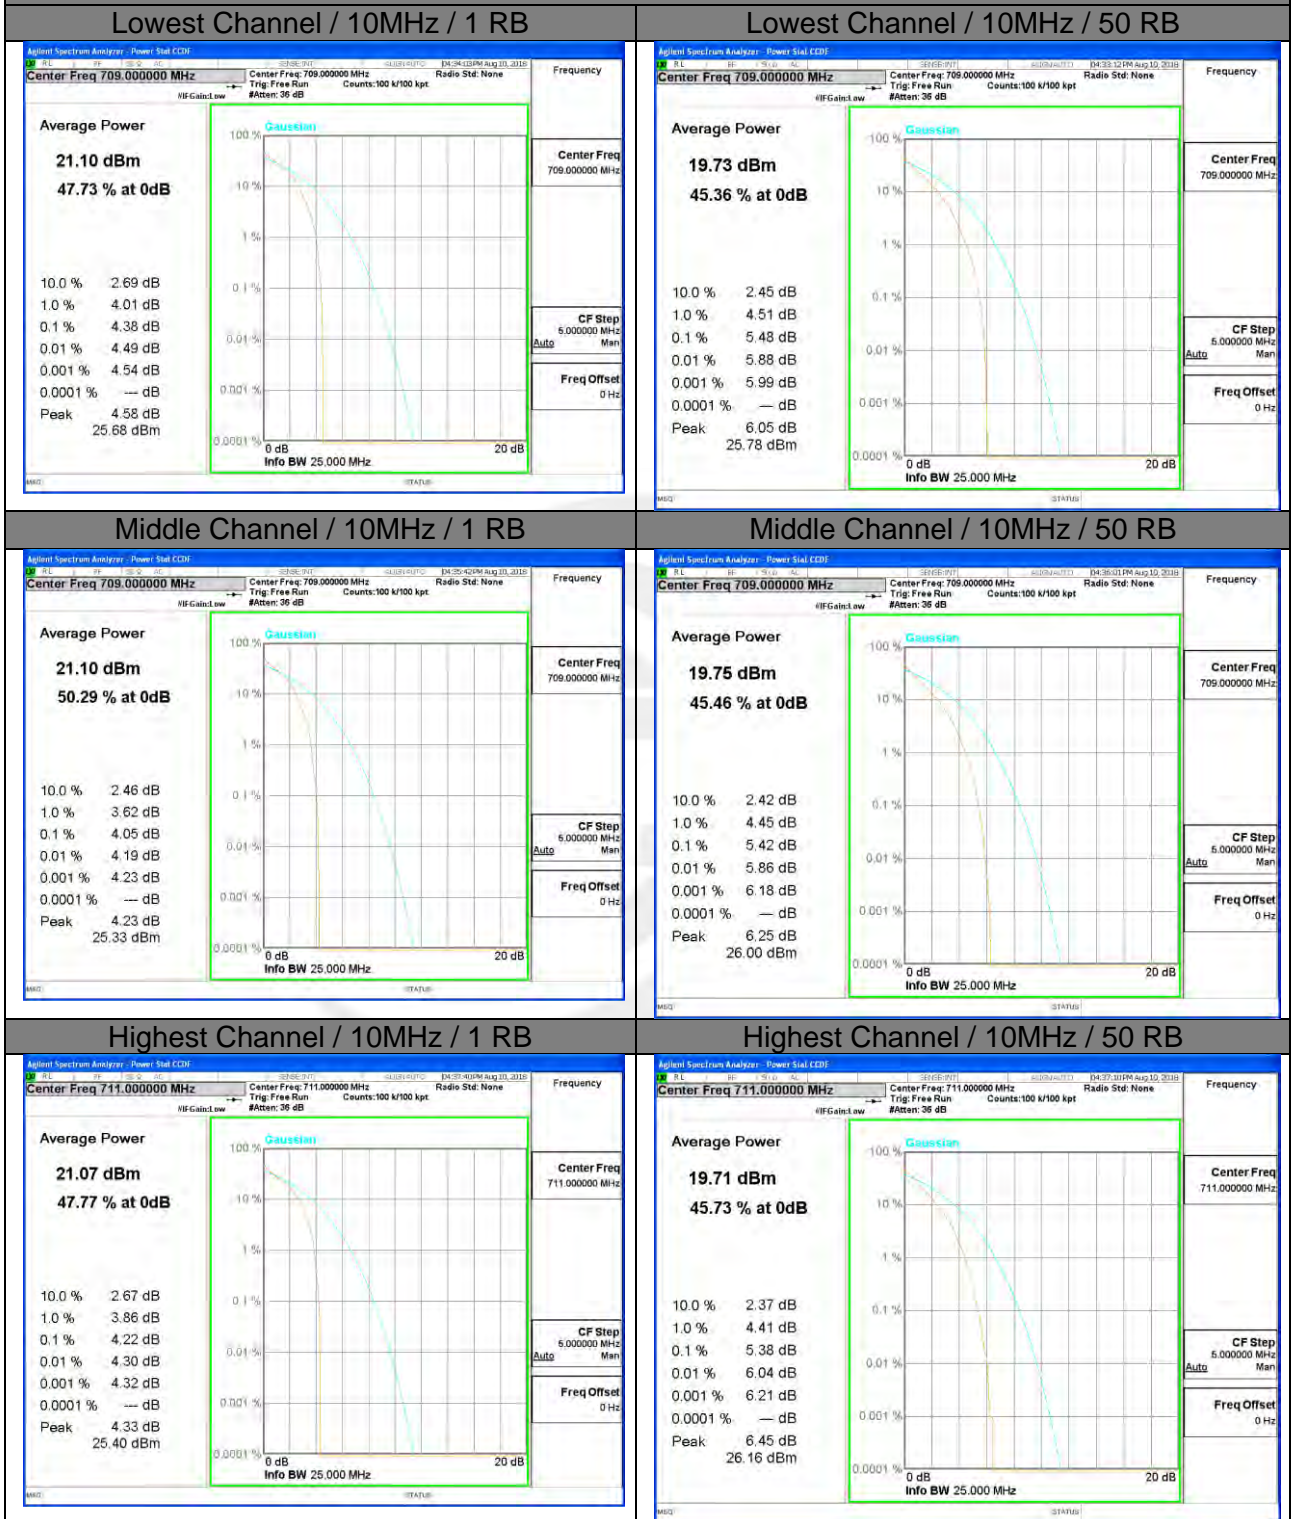

Middle Channel / 20MHz / 100 RB

Highest Channel / 20MHz / 1 RB

Highest Channel / 20MHz / 100 RB

LTE band 12

LTE band 12 /QPSK

LTE band 12

LTE band 12 /16-QAM

Lowest Channel / 10MHz / 1 RB

Lowest Channel / 10MHz / 50 RB

Middle Channel / 10MHz / 1 RB

Middle Channel / 10MHz / 50 RB

Highest Channel / 10MHz / 1 RB

Highest Channel / 10MHz / 50 RB

LTE band 13

LTE band 13 /QPSK

LTE band 13 /16-QAM

LTE band 17

LTE band 17 /QPSK

LTE band 17

LTE band 17 /16-QAM

Lowest Channel / 10MHz / 1 RB

Lowest Channel / 10MHz / 50 RB

Middle Channel / 10MHz / 1 RB

Middle Channel / 10MHz / 50 RB

Highest Channel / 10MHz / 1 RB

Highest Channel / 10MHz / 50 RB

LTE band 25

LTE band25 /QPSK

Lowest Channel / 20MHz / 1 RB

Lowest Channel / 20MHz / 100 RB

Middle Channel / 20MHz / 1 RB

Middle Channel / 20MHz / 100 RB