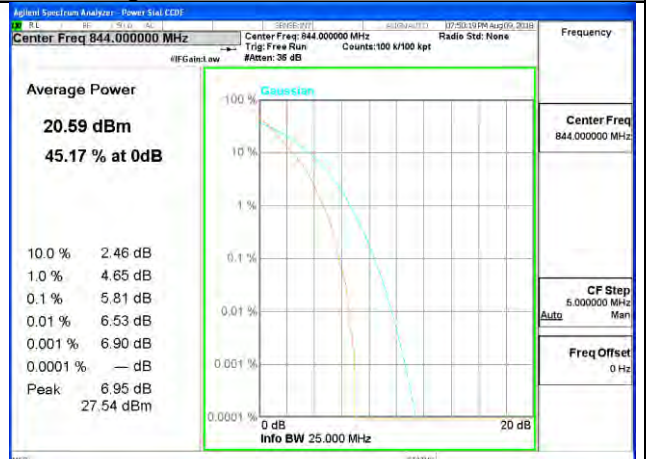

LTE band 5

LTE band 5 /QPSK

Lowest Channel / 10MHz / 1 RB

Lowest Channel / 10MHz / 50 RB

Middle Channel / 10MHz / 1 RB

Middle Channel / 10MHz / 50 RB

Highest Channel / 10MHz / 1 RB

Highest Channel / 10MHz / 50 RB