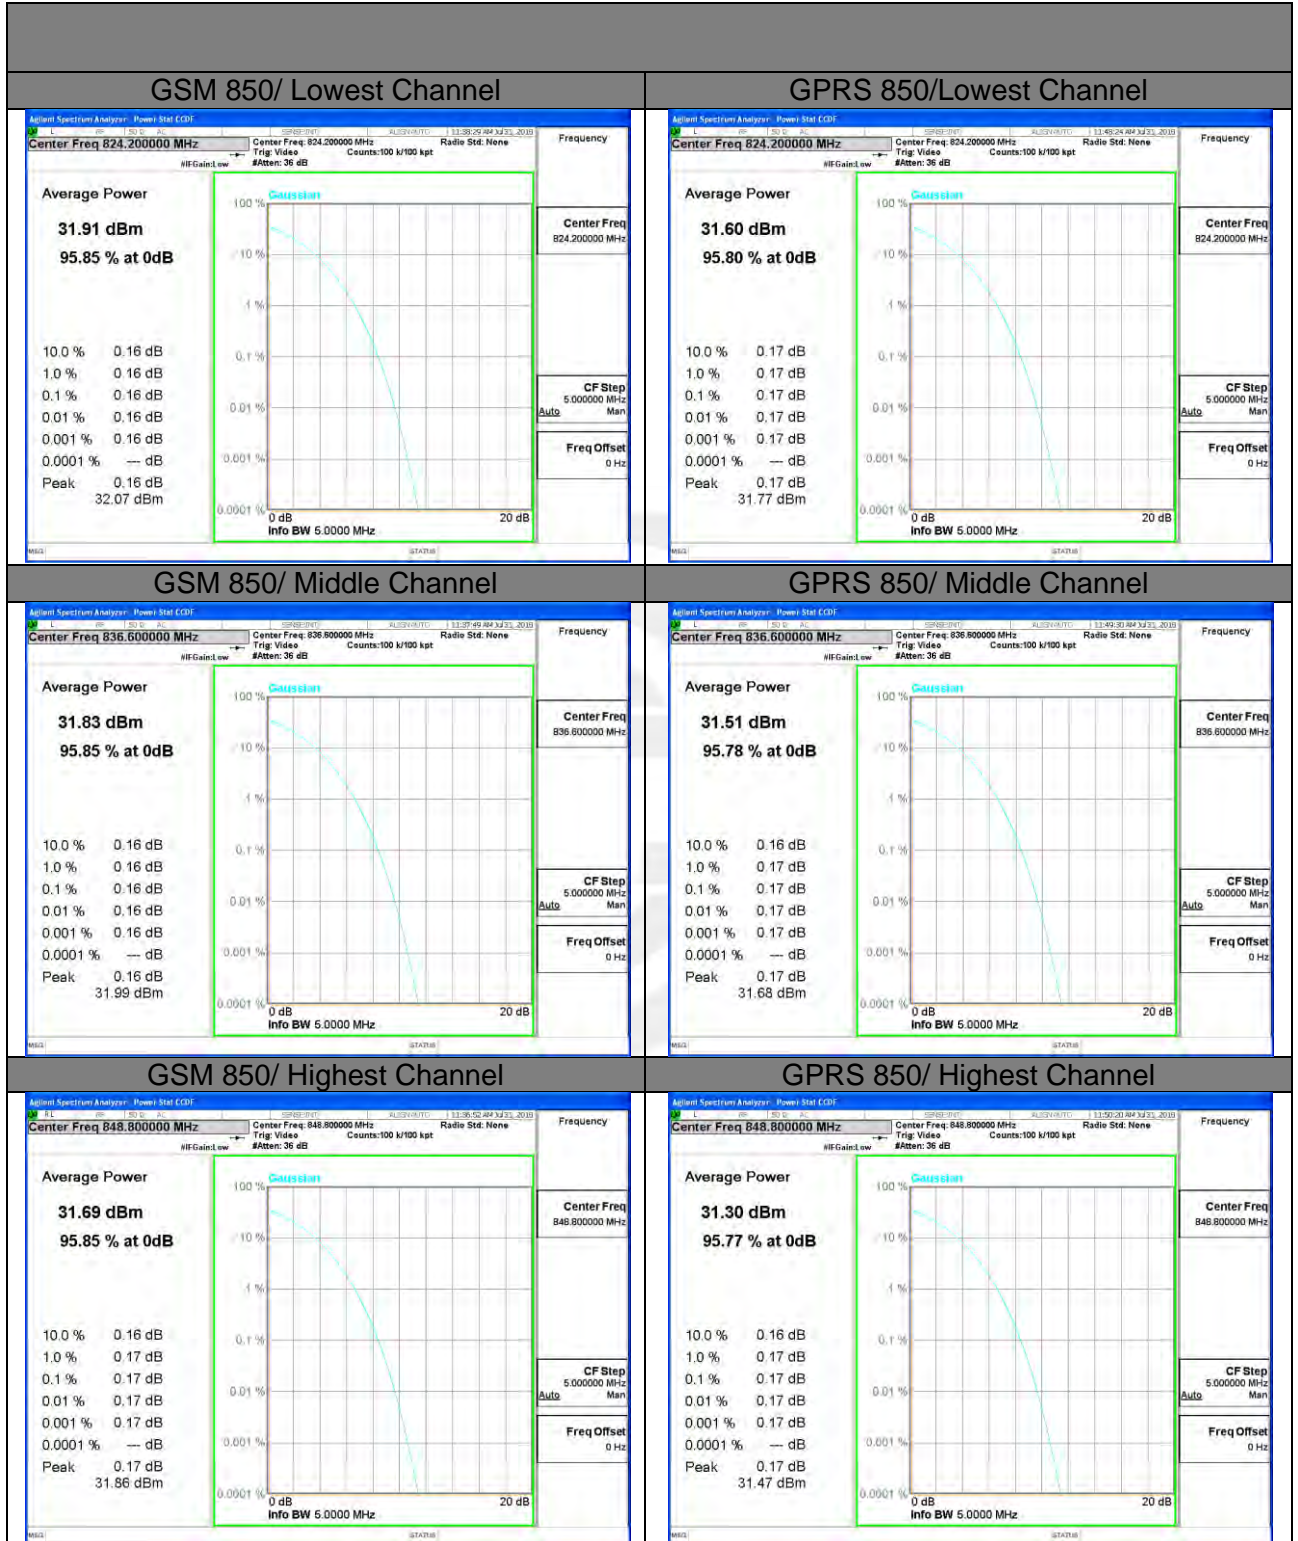

# PEAK-TO-AVERAGE RADIO

## GSM 850

EDGE 850/ Lowest Channel

EDGE 850/ Middle Channel

EDGE 850/ Highest Channel

PCS 1900

WCDMA BAND V

WCDMA BAND II

### HSUPA 1900/ Lowest Channel