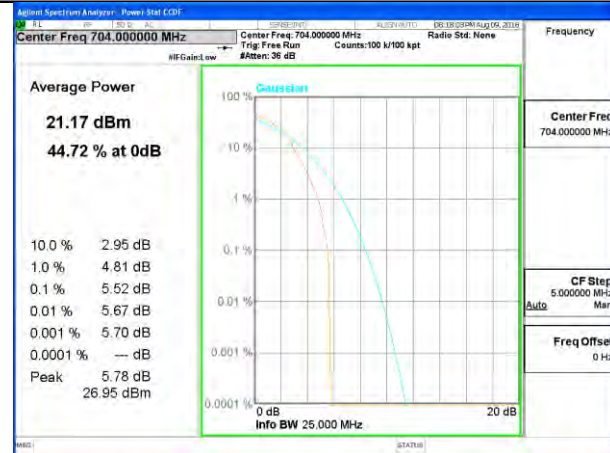

Middle Channel / 20MHz / 100 RB

Highest Channel / 20MHz / 1 RB

Highest Channel / 20MHz / 100 RB

LTE band 12

LTE band 12 /QPSK

LTE band 12

LTE band 12 /16-QAM

Lowest Channel / 10MHz / 1 RB

Lowest Channel / 10MHz / 50 RB

Middle Channel / 10MHz / 1 RB

Middle Channel / 10MHz / 50 RB

Highest Channel / 10MHz / 1 RB

Highest Channel / 10MHz / 50 RB

LTE band 13

LTE band 13 /QPSK

LTE band 13 /16-QAM