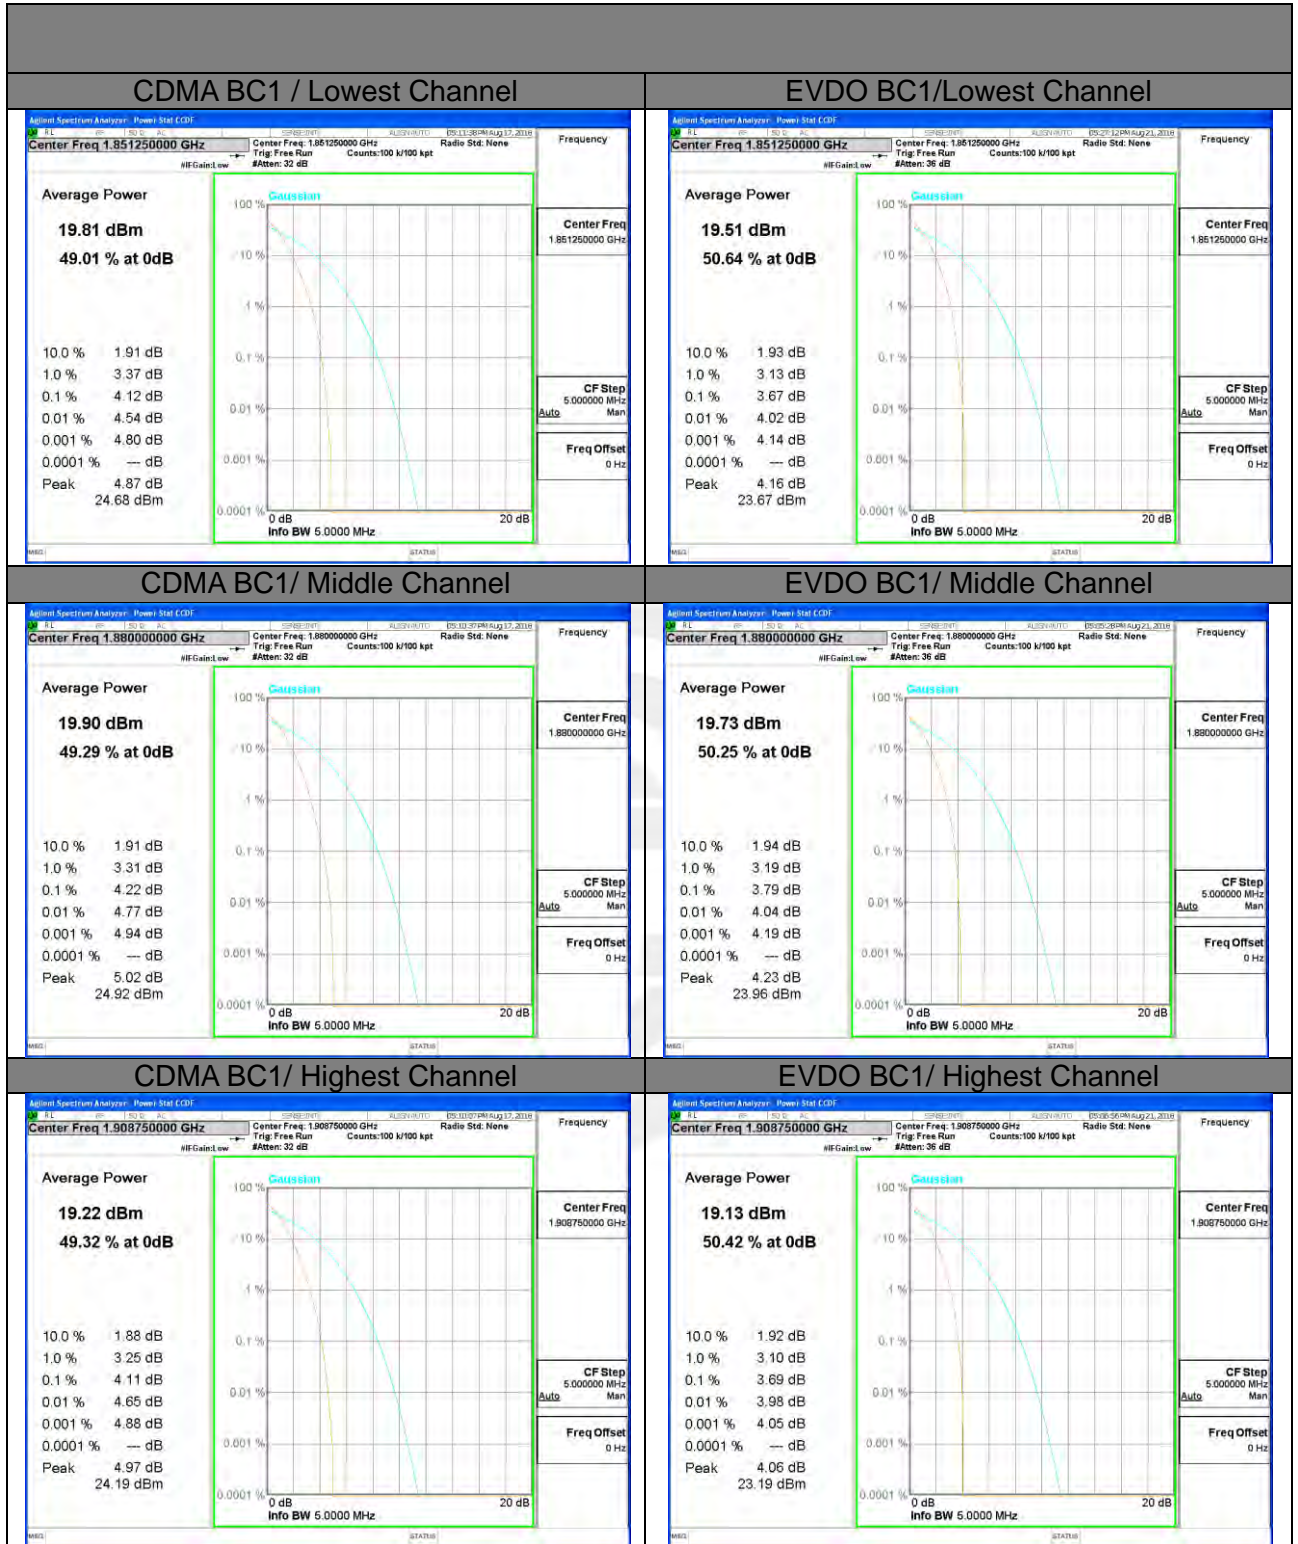

### HSUPA 1900/ Middle Channel

### HSUPA 1900/ Highest Channel

WCDMA BAND IV

CDMA /EVDO BC0

CDMA /EVDO BC1

LTE band 2

LTE band 2 /QPSK

LTE band 2

LTE band 2 /16-QAM

Lowest Channel / 20MHz / 1 RB

Lowest Channel / 20MHz / 100 RB

Middle Channel / 20MHz / 1 RB

Middle Channel / 20MHz / 100 RB

Highest Channel / 20MHz / 1 RB

Highest Channel / 20MHz / 100 RB

LTE band 4

LTE band 4

LTE band 4 /16-QAM

Lowest Channel / 20MHz / 1 RB

Lowest Channel / 20MHz / 100 RB

Middle Channel / 20MHz / 1 RB

Middle Channel / 20MHz / 100 RB

Highest Channel / 20MHz / 1 RB

Highest Channel / 20MHz / 100 RB