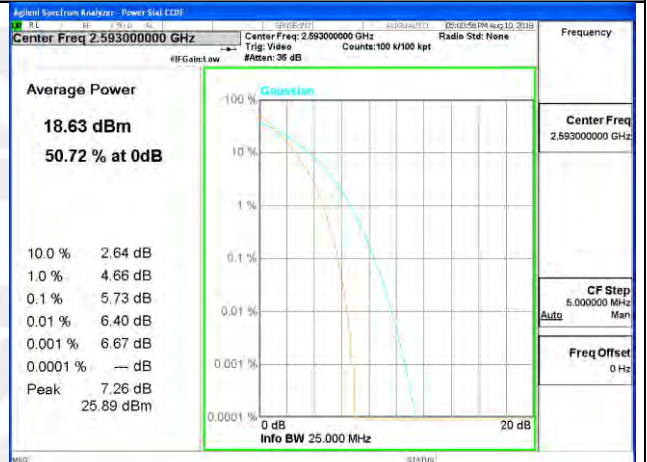

Middle Channel / 20MHz / 100 RB