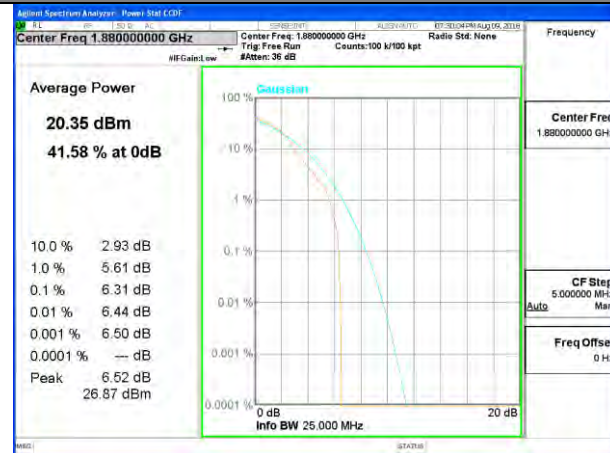

### HSUPA 1900/ Highest Channel

WCDMA BAND IV

CDMA /EVDO BC0

CDMA /EVDO BC1

LTE band 2

LTE band 2 /QPSK

LTE band 2

LTE band 2 /16-QAM

Lowest Channel / 20MHz / 1 RB

Lowest Channel / 20MHz / 100 RB

Middle Channel / 20MHz / 1 RB

Middle Channel / 20MHz / 100 RB

Highest Channel / 20MHz / 1 RB

Highest Channel / 20MHz / 100 RB

LTE band 4

LTE band 4