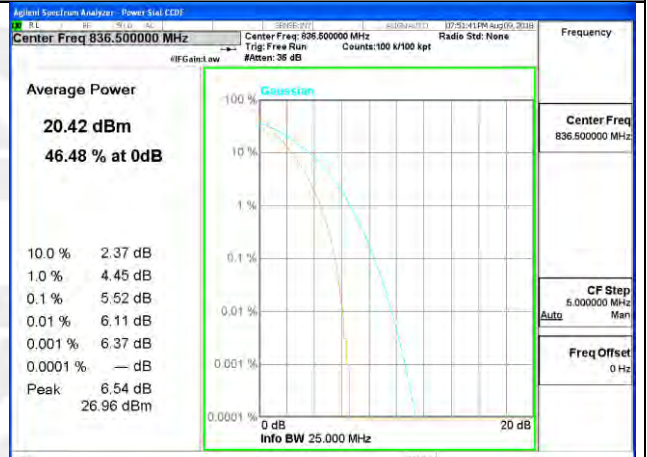

LTE band 5

LTE band 5 /QPSK

Lowest Channel / 10MHz / 1 RB

Lowest Channel / 10MHz / 50 RB

Middle Channel / 10MHz / 1 RB

Middle Channel / 10MHz / 50 RB

Highest Channel / 10MHz / 1 RB

Highest Channel / 10MHz / 50 RB