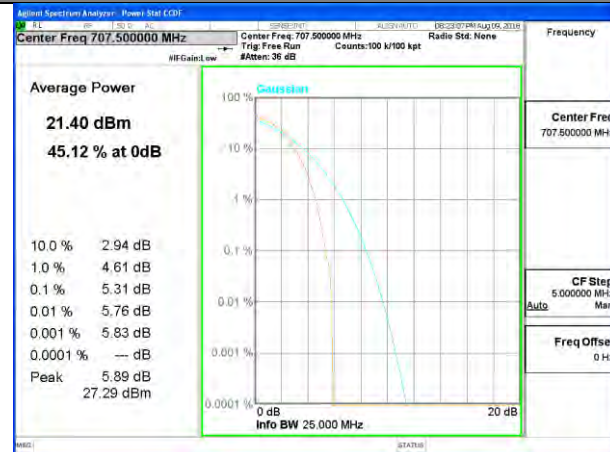

Middle Channel / 20MHz / 100 RB

Highest Channel / 20MHz / 1 RB

Highest Channel / 20MHz / 100 RB

LTE band 12

LTE band 12 /QPSK

LTE band 12

LTE band 12 /16-QAM

Lowest Channel / 10MHz / 1 RB

Lowest Channel / 10MHz / 50 RB

Middle Channel / 10MHz / 1 RB

Middle Channel / 10MHz / 50 RB

Highest Channel / 10MHz / 1 RB

Highest Channel / 10MHz / 50 RB

LTE band 13

LTE band 13 /QPSK

LTE band 13 /16-QAM