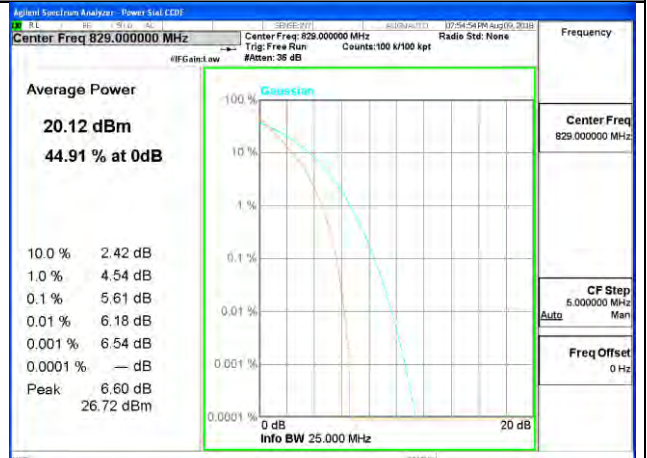

Lowest Channel / 20MHz / 1 RB

Lowest Channel / 20MHz / 100 RB

Middle Channel / 20MHz / 1 RB

Middle Channel / 20MHz / 100 RB

Highest Channel / 20MHz / 1 RB

Highest Channel / 20MHz / 100 RB

LTE band 4

LTE band 4

LTE band 4 /16-QAM

Lowest Channel / 20MHz / 1 RB

Lowest Channel / 20MHz / 100 RB

Middle Channel / 20MHz / 1 RB

Middle Channel / 20MHz / 100 RB

Highest Channel / 20MHz / 1 RB

Highest Channel / 20MHz / 100 RB

LTE band 5

LTE band 5 /QPSK

Lowest Channel / 10MHz / 1 RB

Lowest Channel / 10MHz / 50 RB

Middle Channel / 10MHz / 1 RB

Middle Channel / 10MHz / 50 RB

Highest Channel / 10MHz / 1 RB

Highest Channel / 10MHz / 50 RB