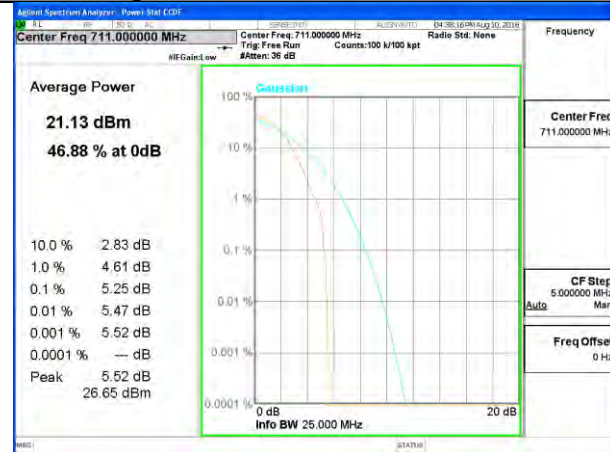

LTE band 17

LTE band 17 /QPSK

LTE band 17

LTE band 17 /16-QAM

Lowest Channel / 10MHz / 1 RB

Lowest Channel / 10MHz / 50 RB

Middle Channel / 10MHz / 1 RB

Middle Channel / 10MHz / 50 RB

Highest Channel / 10MHz / 1 RB

Highest Channel / 10MHz / 50 RB

LTE band 25

LTE band25 /QPSK

Lowest Channel / 20MHz / 1 RB

Lowest Channel / 20MHz / 100 RB

Middle Channel / 20MHz / 1 RB

Middle Channel / 20MHz / 100 RB