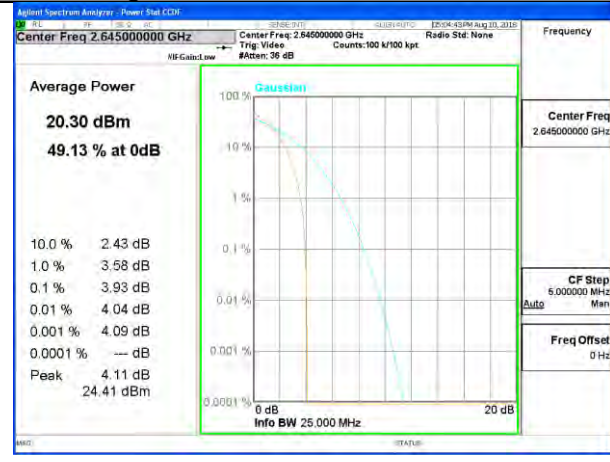

Highest Channel / 20MHz / 1 RB