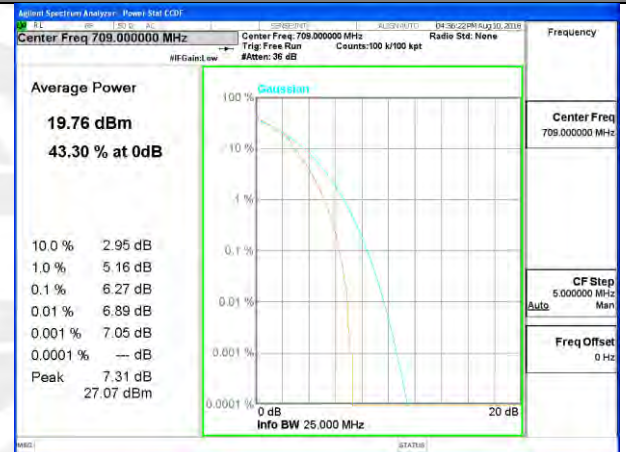

LTE band 17

LTE band 17 /QPSK

LTE band 17

LTE band 17 /16-QAM

Lowest Channel / 10MHz / 1 RB

Lowest Channel / 10MHz / 50 RB

Middle Channel / 10MHz / 1 RB

Middle Channel / 10MHz / 50 RB

Highest Channel / 10MHz / 1 RB

Highest Channel / 10MHz / 50 RB

LTE band 25

LTE band25 /QPSK

Lowest Channel / 20MHz / 1 RB

Lowest Channel / 20MHz / 100 RB

Middle Channel / 20MHz / 1 RB

Middle Channel / 20MHz / 100 RB