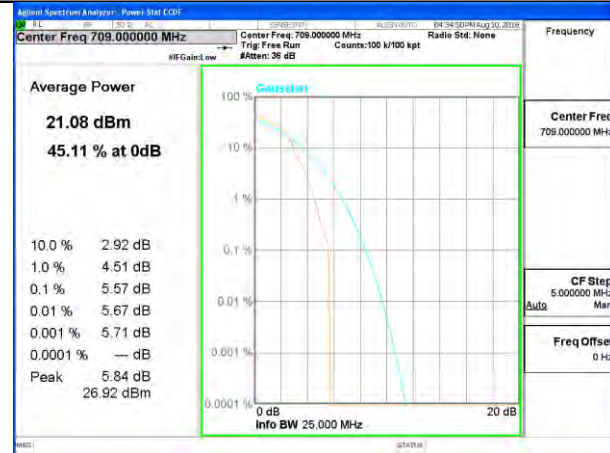

LTE band 17

LTE band 17 /QPSK

LTE band 17

LTE band 17 /16-QAM

Lowest Channel / 10MHz / 1 RB

Lowest Channel / 10MHz / 50 RB

Middle Channel / 10MHz / 1 RB

Middle Channel / 10MHz / 50 RB

Highest Channel / 10MHz / 1 RB

Highest Channel / 10MHz / 50 RB

LTE band 25

LTE band25 /QPSK

Lowest Channel / 20MHz / 1 RB

Lowest Channel / 20MHz / 100 RB

Middle Channel / 20MHz / 1 RB

Middle Channel / 20MHz / 100 RB