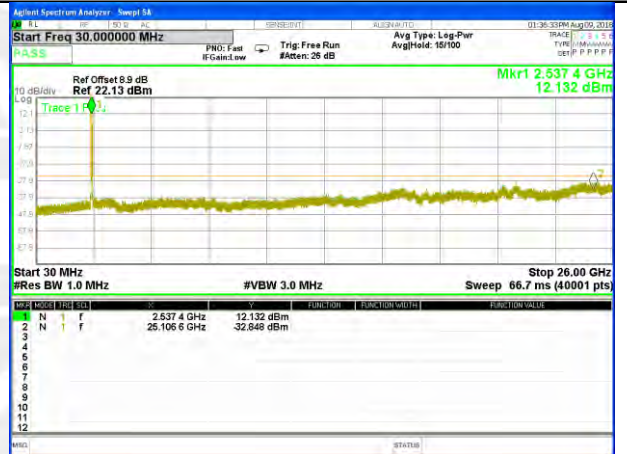

LTE Band 7 / 15MHz /Emission

Lowest Channel / QPSK

Lowest Channel / 16QAM

Middle Channel / QPSK

Middle Channel / 16QAM

Highest Channel / QPSK

Highest Channel / 16QAM

LTE BAND 7

LTE Band 7 / 20MHz /Emission

Lowest Channel / QPSK

Lowest Channel / 16QAM

Middle Channel / QPSK

Middle Channel / 16QAM

Highest Channel / QPSK

Highest Channel / 16QAM

LTE BAND 12

LTE Band 12 / 1.4MHz /Emission

Lowest Channel / QPSK

Lowest Channel / 16QAM

Middle Channel / QPSK

Middle Channel / 16QAM

Highest Channel / QPSK

Highest Channel / 16QAM

LTE BAND 12