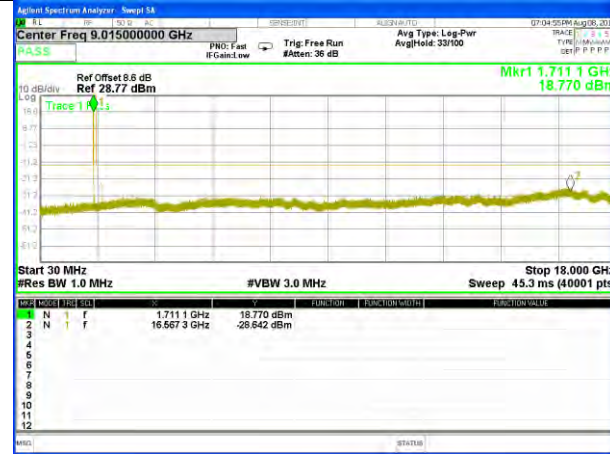

LTE Band 2 / 15MHz /Emission

Lowest Channel / QPSK

Lowest Channel / 16QAM

Middle Channel / QPSK

Middle Channel / 16QAM

Highest Channel / QPSK

Highest Channel / 16QAM

LTE BAND 2

LTE Band 2 / 20MHz /Emission

Lowest Channel / QPSK

Lowest Channel / 16QAM

Middle Channel / QPSK

Middle Channel / 16QAM

Highest Channel / QPSK

Highest Channel / 16QAM

LTE BAND 4

LTE Band 4 / 1.4MHz /Emission

Lowest Channel / QPSK

Lowest Channel / 16QAM

Middle Channel / QPSK

Middle Channel / 16QAM

Highest Channel / QPSK

Highest Channel / 16QAM

LTE BAND 4