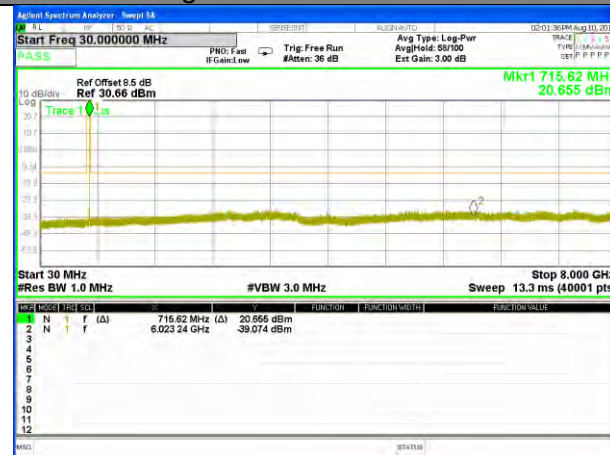

LTE Band 7 / 20MHz /Emission

Lowest Channel / QPSK

Lowest Channel / 16QAM

Middle Channel / QPSK

Middle Channel / 16QAM

Highest Channel / QPSK

Highest Channel / 16QAM

LTE BAND 12

LTE Band 12 / 1.4MHz /Emission

Lowest Channel / QPSK

Lowest Channel / 16QAM

Middle Channel / QPSK

Middle Channel / 16QAM

Highest Channel / QPSK

Highest Channel / 16QAM

LTE BAND 12

LTE Band 12 / 3MHz /Emission

Lowest Channel / QPSK

Lowest Channel / 16QAM

Middle Channel / QPSK

Middle Channel / 16QAM

Highest Channel / QPSK

Highest Channel / 16QAM

LTE BAND 12