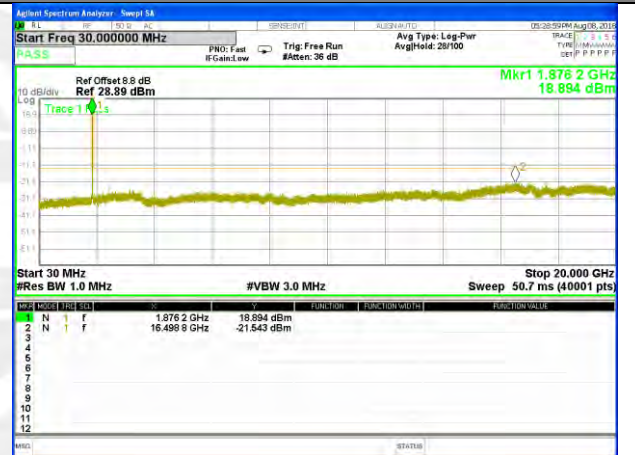

LTE Band 2 / 5MHz /Emission

Lowest Channel / QPSK

Lowest Channel / 16QAM

Middle Channel / QPSK

Middle Channel / 16QAM

Highest Channel / QPSK

Highest Channel / 16QAM

LTE BAND 2

LTE Band 2 / 10MHz /Emission

Lowest Channel / QPSK

Lowest Channel / 16QAM

Middle Channel / QPSK

Middle Channel / 16QAM

Highest Channel / QPSK

Highest Channel / 16QAM

LTE BAND 2

LTE Band 2 / 15MHz /Emission

Lowest Channel / QPSK

Lowest Channel / 16QAM

Middle Channel / QPSK

Middle Channel / 16QAM

Highest Channel / QPSK

Highest Channel / 16QAM

LTE BAND 2