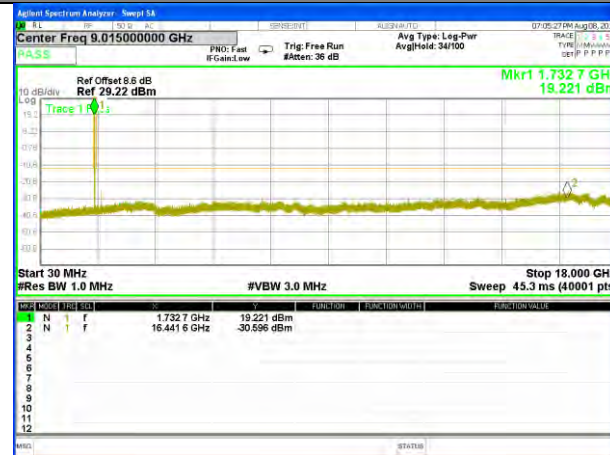

LTE Band 2 / 20MHz /Emission

Lowest Channel / QPSK

Lowest Channel / 16QAM

Middle Channel / QPSK

Middle Channel / 16QAM

Highest Channel / QPSK

Highest Channel / 16QAM

LTE BAND 4

LTE Band 4 / 1.4MHz /Emission

Lowest Channel / QPSK

Lowest Channel / 16QAM

Middle Channel / QPSK

Middle Channel / 16QAM

Highest Channel / QPSK

Highest Channel / 16QAM

LTE BAND 4

LTE Band 4 / 3MHz /Emission

Lowest Channel / QPSK

Lowest Channel / 16QAM

Middle Channel / QPSK

Middle Channel / 16QAM

Highest Channel / QPSK

Highest Channel / 16QAM

LTE BAND 4

LTE Band 4 / 5MHz /Emission

Lowest Channel / QPSK

Lowest Channel / 16QAM

Middle Channel / QPSK

Middle Channel / 16QAM

Highest Channel / QPSK

Highest Channel / 16QAM

LTE BAND 4