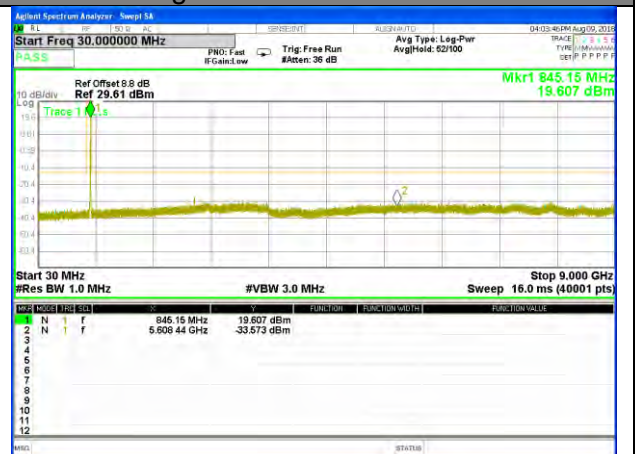

Highest Channel / 16QAM

LTE BAND 26

LTE Band 26/ 5MHz /Emission

Lowest Channel / QPSK

Lowest Channel / 16QAM

Middle Channel / QPSK

Middle Channel / 16QAM

Highest Channel / QPSK

Highest Channel / 16QAM

LTE BAND 26

LTE Band 26 / 10MHz /Emission

Lowest Channel / QPSK

Lowest Channel / 16QAM

Middle Channel / QPSK

Middle Channel / 16QAM

Highest Channel / QPSK