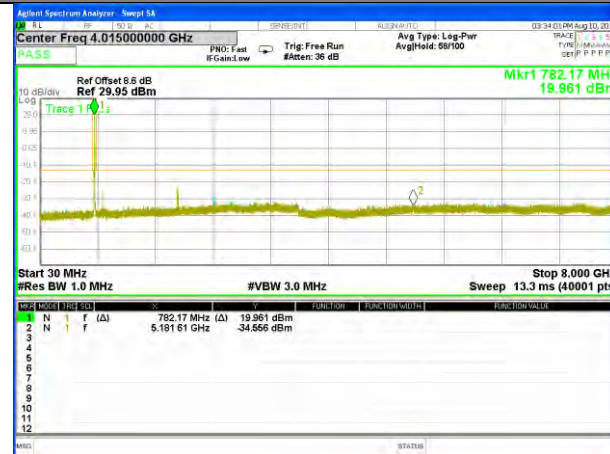

LTE Band12 / 10MHz /Emission

Lowest Channel / QPSK

Lowest Channel / 16QAM

Middle Channel / QPSK

Middle Channel / 16QAM

Highest Channel / QPSK

Highest Channel / 16QAM

LTE BAND 13

LTE Band 13 / 5MHz /Emission

Lowest Channel / QPSK

Lowest Channel / 16QAM

Middle Channel / QPSK

Middle Channel / 16QAM

Highest Channel / QPSK

Highest Channel / 16QAM

LTE BAND 13

LTE Band 13 / 10MHz /Emission

LTE BAND 17

LTE Band 17 / 5MHz /Emission

Lowest Channel / QPSK

Lowest Channel / 16QAM

Middle Channel / QPSK

Middle Channel / 16QAM

Highest Channel / QPSK