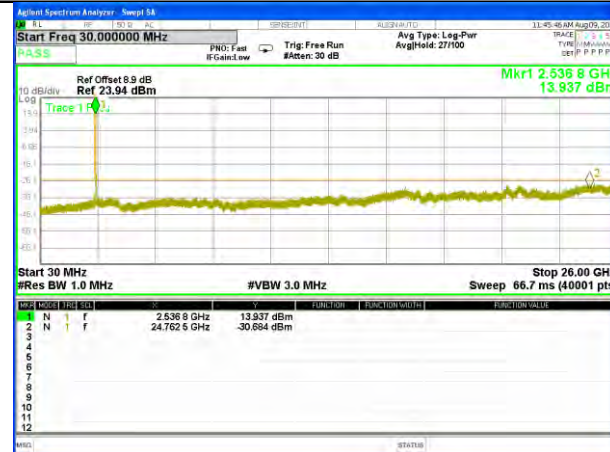

LTE Band 7 / 5MHz /Emission

Lowest Channel / QPSK

Lowest Channel / 16QAM

Middle Channel / QPSK

Middle Channel / 16QAM

Highest Channel / QPSK

Highest Channel / 16QAM

LTE BAND 7

LTE Band 7 / 10MHz /Emission

Lowest Channel / QPSK

Lowest Channel / 16QAM

Middle Channel / QPSK

Middle Channel / 16QAM

Highest Channel / QPSK

Highest Channel / 16QAM

LTE BAND 7

LTE Band 7 / 15MHz /Emission

Lowest Channel / QPSK

Lowest Channel / 16QAM

Middle Channel / QPSK

Middle Channel / 16QAM

Highest Channel / QPSK

Highest Channel / 16QAM

LTE BAND 7