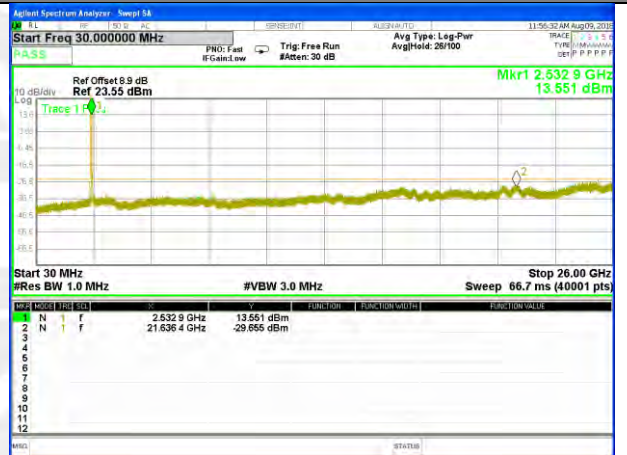

LTE Band 7 / 10MHz /Emission

Lowest Channel / QPSK

Lowest Channel / 16QAM

Middle Channel / QPSK

Middle Channel / 16QAM

Highest Channel / QPSK

Highest Channel / 16QAM

LTE BAND 7

LTE Band 7 / 15MHz /Emission

Lowest Channel / QPSK

Lowest Channel / 16QAM

Middle Channel / QPSK

Middle Channel / 16QAM

Highest Channel / QPSK

Highest Channel / 16QAM

LTE BAND 7

LTE Band 7 / 20MHz /Emission

Lowest Channel / QPSK

Lowest Channel / 16QAM

Middle Channel / QPSK

Middle Channel / 16QAM

Highest Channel / QPSK

Highest Channel / 16QAM

LTE BAND 12