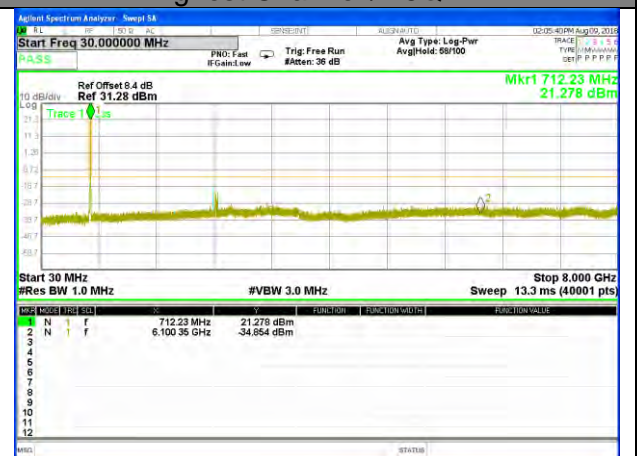

Highest Channel / 16QAM

LTE BAND 17

LTE Band 17 / 10MHz /Emission

Lowest Channel / QPSK

Lowest Channel / 16QAM

Middle Channel / QPSK

Middle Channel / 16QAM

Highest Channel / QPSK

Highest Channel / 16QAM

LTE BAND 25

LTE Band 25 / 1.4MHz /Emission

Lowest Channel / QPSK

Lowest Channel / 16QAM

Middle Channel / QPSK

Middle Channel / 16QAM

Highest Channel / QPSK