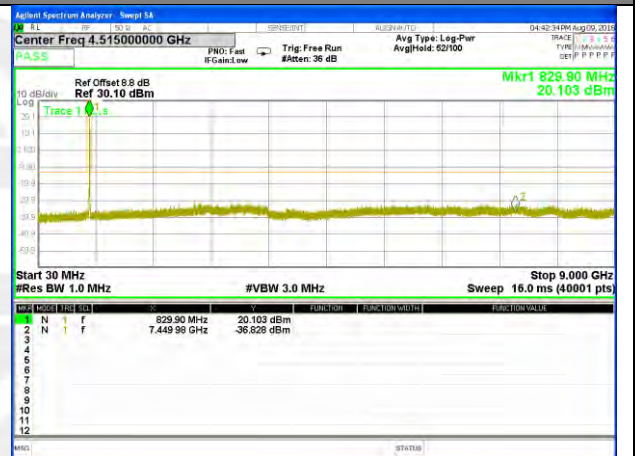

Highest Channel / 16QAM

LTE BAND 26

LTE Band 26/ 5MHz /Emission

Lowest Channel / QPSK

Lowest Channel / 16QAM

Middle Channel / QPSK

Middle Channel / 16QAM

Highest Channel / QPSK