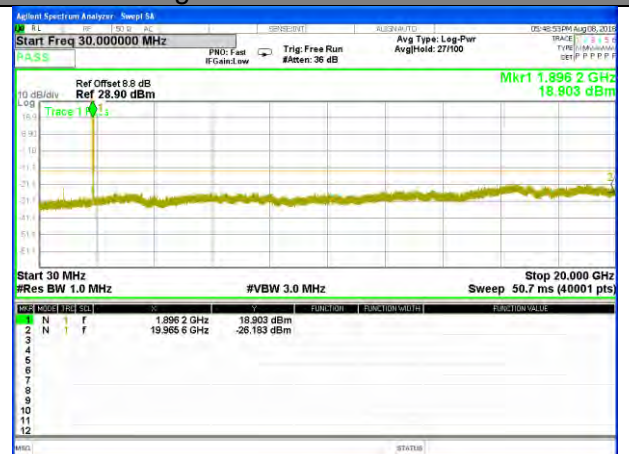

LTE Band 2 / 10MHz /Emission

Lowest Channel / QPSK

Lowest Channel / 16QAM

Middle Channel / QPSK

Middle Channel / 16QAM

Highest Channel / QPSK

Highest Channel / 16QAM

LTE BAND 2

LTE Band 2 / 15MHz /Emission

Lowest Channel / QPSK

Lowest Channel / 16QAM

Middle Channel / QPSK

Middle Channel / 16QAM

Highest Channel / QPSK

Highest Channel / 16QAM

LTE BAND 2

LTE Band 2 / 20MHz /Emission

Lowest Channel / QPSK

Lowest Channel / 16QAM

Middle Channel / QPSK

Middle Channel / 16QAM

Highest Channel / QPSK

Highest Channel / 16QAM

LTE BAND 4