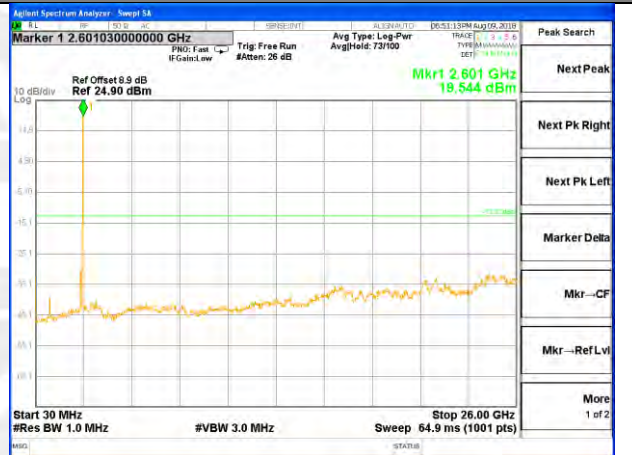

Highest Channel / 16QAM

LTE BAND 41

LTE Band 41 / 10MHz /Emission

Lowest Channel / QPSK

Lowest Channel / 16QAM

Middle Channel / QPSK

Middle Channel / 16QAM

Highest Channel / QPSK