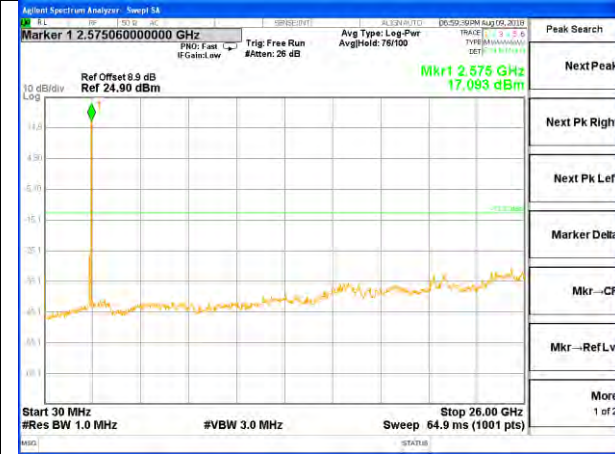

Highest Channel / 16QAM

LTE BAND 41

LTE Band 41 / 10MHz /Emission

Lowest Channel / QPSK

Lowest Channel / 16QAM

Middle Channel / QPSK

Middle Channel / 16QAM

Highest Channel / QPSK