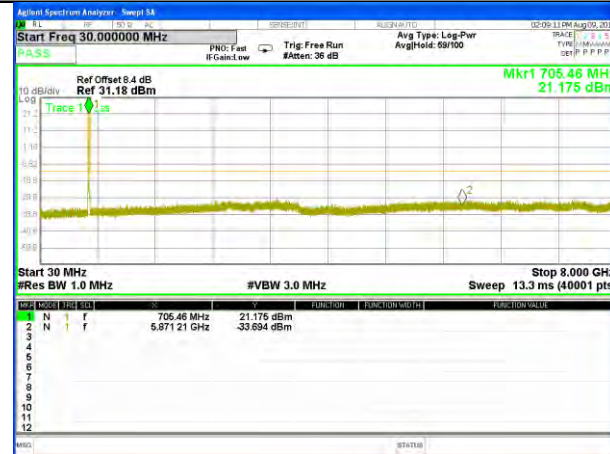

LTE Band 13 / 10MHz /Emission

LTE BAND 17

LTE Band 17 / 5MHz /Emission

Lowest Channel / QPSK

Lowest Channel / 16QAM

Middle Channel / QPSK

Middle Channel / 16QAM

Highest Channel / QPSK

Highest Channel / 16QAM

LTE BAND 17

LTE Band 17 / 10MHz /Emission

Lowest Channel / QPSK

Lowest Channel / 16QAM

Middle Channel / QPSK

Middle Channel / 16QAM

Highest Channel / QPSK

Highest Channel / 16QAM

LTE BAND 25

LTE Band 25 / 1.4MHz /Emission

Lowest Channel / QPSK

Lowest Channel / 16QAM

Middle Channel / QPSK

Middle Channel / 16QAM

Highest Channel / QPSK