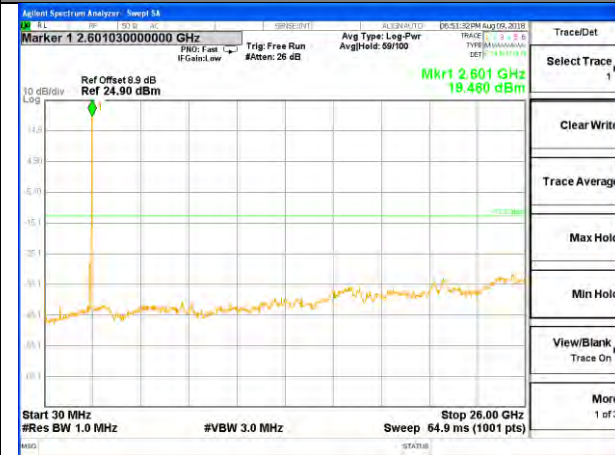

Highest Channel / 16QAM

LTE BAND 41

LTE Band 41 / 10MHz /Emission

Lowest Channel / QPSK

Lowest Channel / 16QAM

Middle Channel / QPSK

Middle Channel / 16QAM

Highest Channel / QPSK