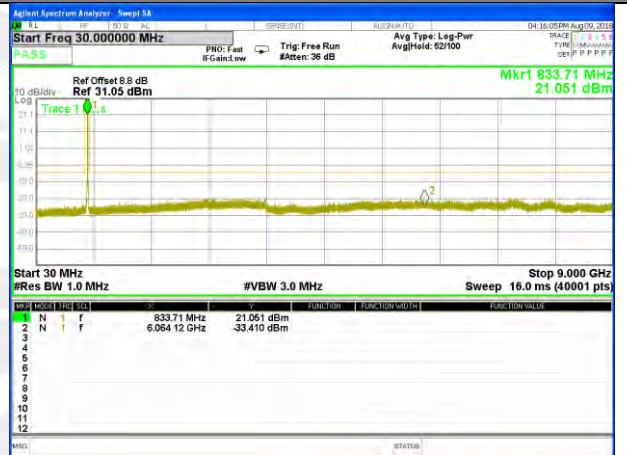

Highest Channel / 16QAM

LTE BAND 26

LTE Band 26 / 10MHz /Emission

Lowest Channel / QPSK

Lowest Channel / 16QAM

Middle Channel / QPSK

Middle Channel / 16QAM

Highest Channel / QPSK

Highest Channel / 16QAM

LTE BAND 26

LTE Band 26 / 15MHz /Emission

Lowest Channel / QPSK

Lowest Channel / 16QAM

Middle Channel / QPSK

Middle Channel / 16QAM

Highest Channel / QPSK