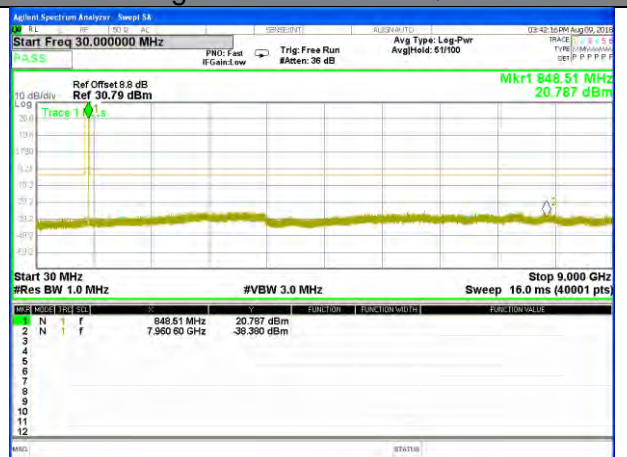

Highest Channel / 16QAM