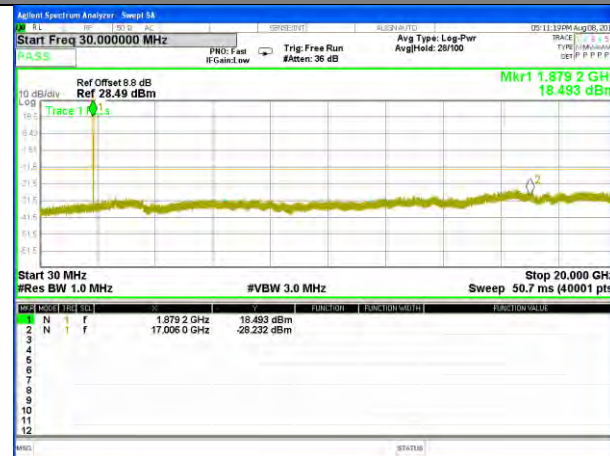

### LTE Band 2 / 1.4MHz /Emission

Lowest Channel / QPSK

Lowest Channel / 16QAM

Middle Channel / QPSK

Middle Channel / 16QAM

Highest Channel / QPSK

Highest Channel / 16QAM

LTE BAND 2

LTE Band 2 / 3MHz /Emission

Lowest Channel / QPSK

Lowest Channel / 16QAM

Middle Channel / QPSK

Middle Channel / 16QAM

Highest Channel / QPSK

Highest Channel / 16QAM

LTE BAND 2

LTE Band 2 / 5MHz /Emission

Lowest Channel / QPSK

Lowest Channel / 16QAM

Middle Channel / QPSK

Middle Channel / 16QAM

Highest Channel / QPSK

Highest Channel / 16QAM

LTE BAND 2