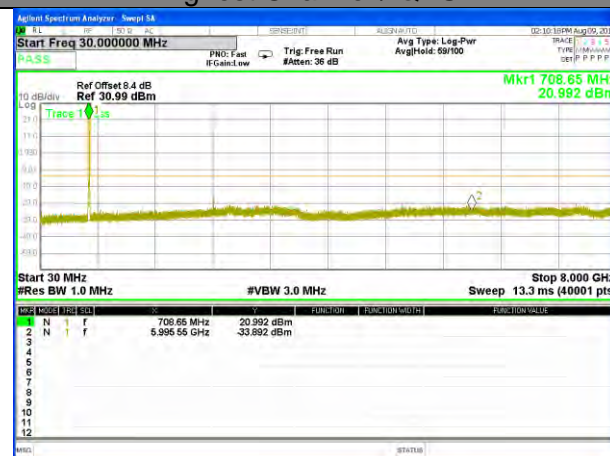

LTE Band 13 / 10MHz /Emission

LTE BAND 17

LTE Band 17 / 5MHz /Emission

Lowest Channel / QPSK

Lowest Channel / 16QAM

Middle Channel / QPSK

Middle Channel / 16QAM

Highest Channel / QPSK

Highest Channel / 16QAM

LTE BAND 17

LTE Band 17 / 10MHz /Emission

Lowest Channel / QPSK

Lowest Channel / 16QAM

Middle Channel / QPSK

Middle Channel / 16QAM

Highest Channel / QPSK

Highest Channel / 16QAM

LTE BAND 25

LTE Band 25 / 1.4MHz /Emission

Lowest Channel / QPSK

Lowest Channel / 16QAM

Middle Channel / QPSK

Middle Channel / 16QAM

Highest Channel / QPSK