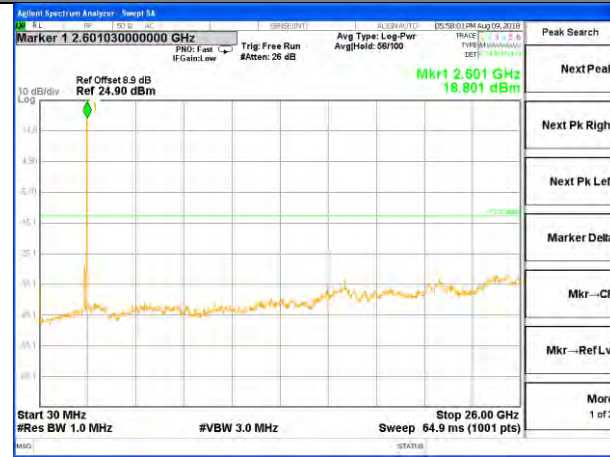

Highest Channel / 16QAM

LTE BAND 26

LTE Band 26 / 15MHz /Emission

Lowest Channel / QPSK

Lowest Channel / 16QAM

Middle Channel / QPSK

Middle Channel / 16QAM

Highest Channel / QPSK

Highest Channel / 16QAM

LTE BAND 41

LTE Band 41 / 5MHz /Emission

Lowest Channel / QPSK

Lowest Channel / 16QAM

Middle Channel / QPSK

Middle Channel / 16QAM

Highest Channel / QPSK