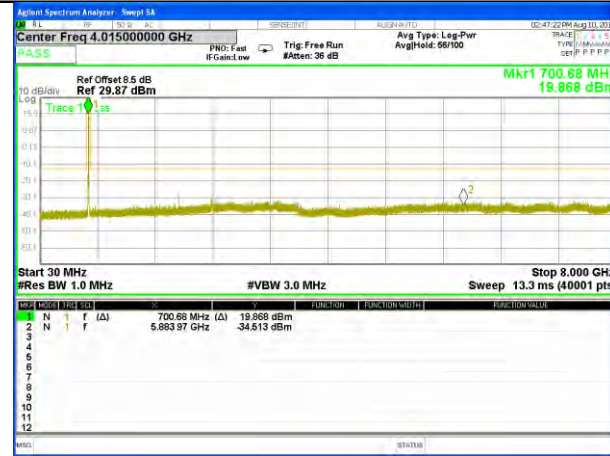

LTE Band 12 / 1.4MHz /Emission

Lowest Channel / QPSK

Lowest Channel / 16QAM

Middle Channel / QPSK

Middle Channel / 16QAM

Highest Channel / QPSK

Highest Channel / 16QAM

LTE BAND 12

LTE Band 12 / 3MHz /Emission

Lowest Channel / QPSK

Lowest Channel / 16QAM

Middle Channel / QPSK

Middle Channel / 16QAM

Highest Channel / QPSK

Highest Channel / 16QAM

LTE BAND 12

LTE Band 12 / 5MHz /Emission

Lowest Channel / QPSK

Lowest Channel / 16QAM

Middle Channel / QPSK

Middle Channel / 16QAM

Highest Channel / QPSK

Highest Channel / 16QAM

LTE BAND 12