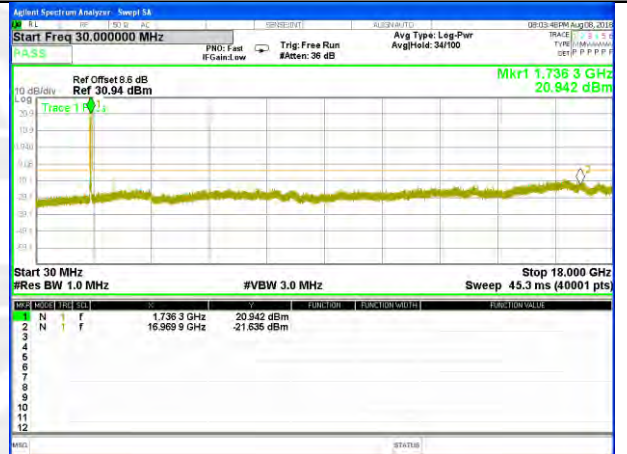

LTE Band 4 / 15MHz /Emission

Lowest Channel / QPSK

Lowest Channel / 16QAM

Middle Channel / QPSK

Middle Channel / 16QAM

Highest Channel / QPSK

Highest Channel / 16QAM

LTE BAND 4

LTE Band 4 / 20MHz /Emission

Lowest Channel / QPSK

Lowest Channel / 16QAM

Middle Channel / QPSK

Middle Channel / 16QAM

Highest Channel / QPSK

Highest Channel / 16QAM

LTE BAND 5

LTE Band 5 / 1.4MHz /Emission

Lowest Channel / QPSK

Lowest Channel / 16QAM

Middle Channel / QPSK

Middle Channel / 16QAM

Highest Channel / QPSK

Highest Channel / 16QAM

LTE BAND 5