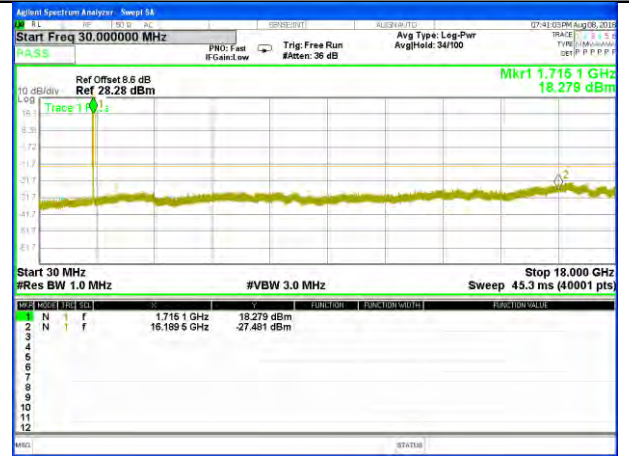

LTE Band 4 / 3MHz /Emission

Lowest Channel / QPSK

Lowest Channel / 16QAM

Middle Channel / QPSK

Middle Channel / 16QAM

Highest Channel / QPSK

Highest Channel / 16QAM

LTE BAND 4

LTE Band 4 / 5MHz /Emission

Lowest Channel / QPSK

Lowest Channel / 16QAM

Middle Channel / QPSK

Middle Channel / 16QAM

Highest Channel / QPSK

Highest Channel / 16QAM

LTE BAND 4

LTE Band 4 / 10MHz /Emission

Lowest Channel / QPSK

Lowest Channel / 16QAM

Middle Channel / QPSK

Middle Channel / 16QAM

Highest Channel / QPSK

Highest Channel / 16QAM

LTE BAND 4