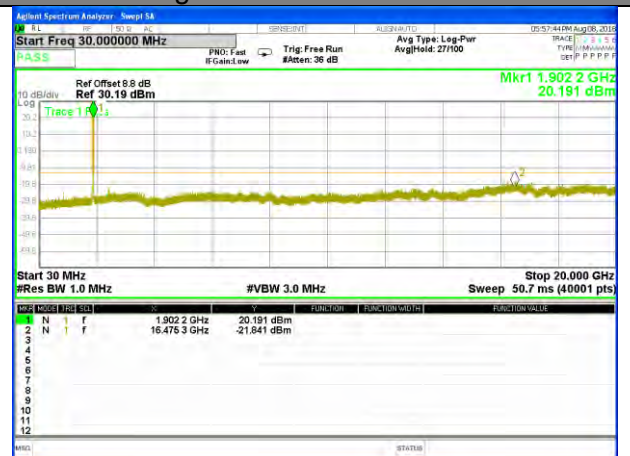

LTE Band 2 / 15MHz /Emission

Lowest Channel / QPSK

Lowest Channel / 16QAM

Middle Channel / QPSK

Middle Channel / 16QAM

Highest Channel / QPSK

Highest Channel / 16QAM

LTE BAND 2

LTE Band 2 / 20MHz /Emission

Lowest Channel / QPSK

Lowest Channel / 16QAM

Middle Channel / QPSK

Middle Channel / 16QAM

Highest Channel / QPSK

Highest Channel / 16QAM

LTE BAND 4

LTE Band 4 / 1.4MHz /Emission

Lowest Channel / QPSK

Lowest Channel / 16QAM

Middle Channel / QPSK

Middle Channel / 16QAM

Highest Channel / QPSK

Highest Channel / 16QAM

LTE BAND 4