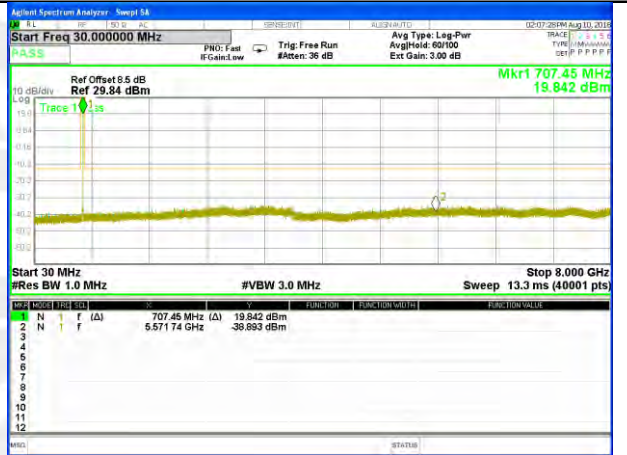

LTE Band 12 / 1.4MHz /Emission

Lowest Channel / QPSK

Lowest Channel / 16QAM

Middle Channel / QPSK

Middle Channel / 16QAM

Highest Channel / QPSK

Highest Channel / 16QAM

LTE BAND 12

LTE Band 12 / 3MHz /Emission

Lowest Channel / QPSK

Lowest Channel / 16QAM

Middle Channel / QPSK

Middle Channel / 16QAM

Highest Channel / QPSK

Highest Channel / 16QAM

LTE BAND 12