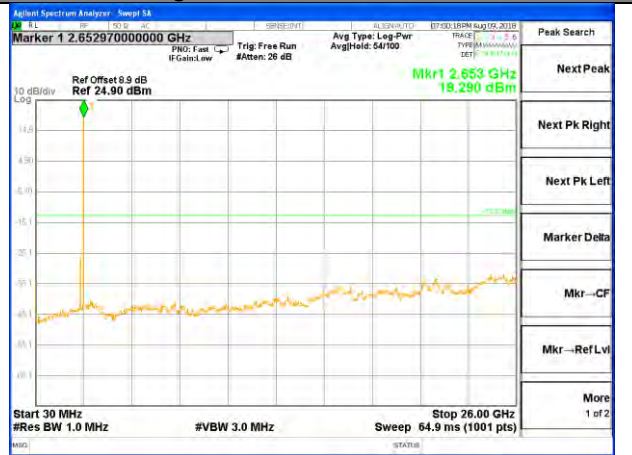

Highest Channel / 16QAM