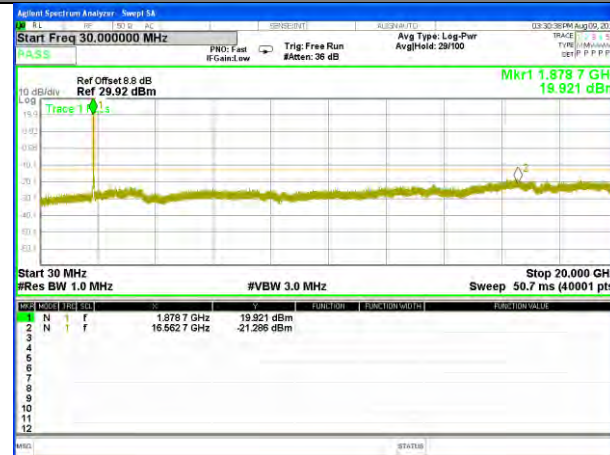

Highest Channel / 16QAM

LTE BAND 25

LTE Band 25 / 15MHz /Emission

Lowest Channel / QPSK

Lowest Channel / 16QAM

Middle Channel / QPSK

Middle Channel / 16QAM

Highest Channel / QPSK

Highest Channel / 16QAM

LTE BAND 25

LTE Band 25 / 20MHz /Emission

Lowest Channel / QPSK

Lowest Channel / 16QAM

Middle Channel / QPSK

Middle Channel / 16QAM

Highest Channel / QPSK

Highest Channel / 16QAM

LTE BAND 26

LTE Band 26 / 1.4MHz /Emission

Lowest Channel / QPSK

Lowest Channel / 16QAM

Middle Channel / QPSK

Middle Channel / 16QAM

Highest Channel / QPSK