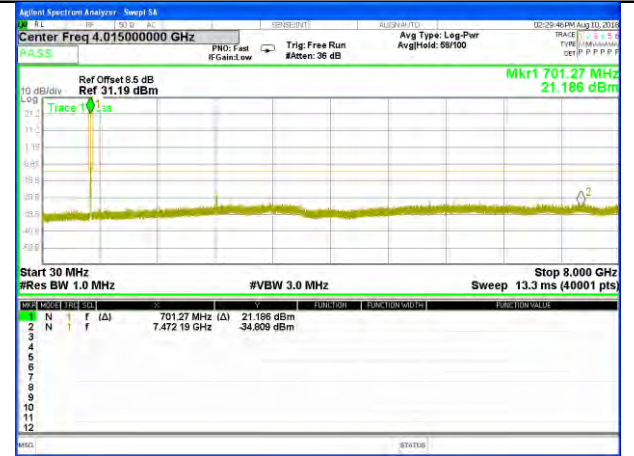

LTE Band 12 / 1.4MHz /Emission

Lowest Channel / QPSK

Lowest Channel / 16QAM

Middle Channel / QPSK

Middle Channel / 16QAM

Highest Channel / QPSK

Highest Channel / 16QAM

LTE BAND 12

LTE Band 12 / 3MHz /Emission

Lowest Channel / QPSK

Lowest Channel / 16QAM

Middle Channel / QPSK

Middle Channel / 16QAM

Highest Channel / QPSK

Highest Channel / 16QAM

LTE BAND 12