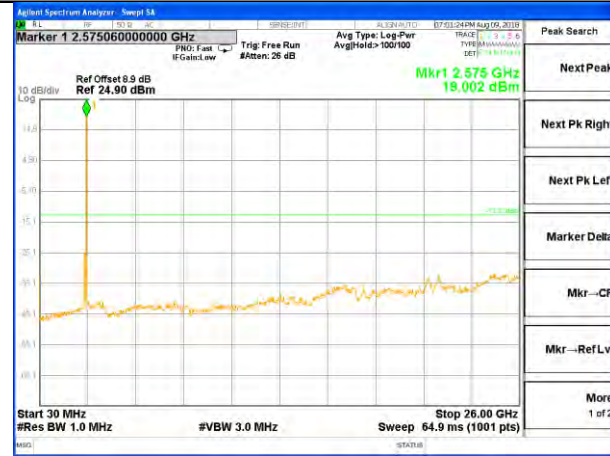

Highest Channel / 16QAM

LTE BAND 41

LTE Band 41 / 15MHz /Emission

Lowest Channel / QPSK

Lowest Channel / 16QAM

Middle Channel / QPSK

Middle Channel / 16QAM

Highest Channel / QPSK