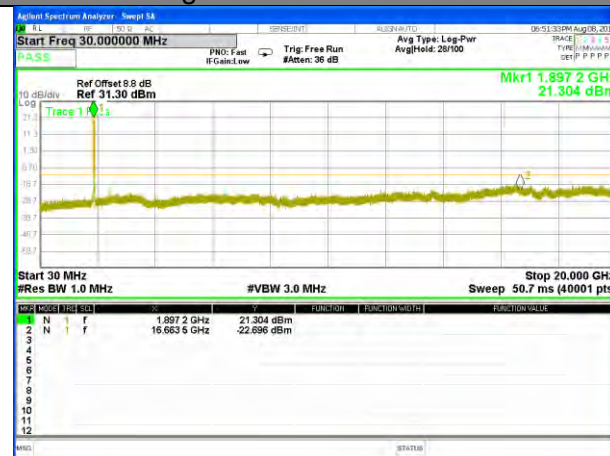

LTE Band 2 / 15MHz /Emission

Lowest Channel / QPSK

Lowest Channel / 16QAM

Middle Channel / QPSK

Middle Channel / 16QAM

Highest Channel / QPSK

Highest Channel / 16QAM

LTE BAND 2

LTE Band 2 / 20MHz /Emission

Lowest Channel / QPSK

Lowest Channel / 16QAM

Middle Channel / QPSK

Middle Channel / 16QAM

Highest Channel / QPSK

Highest Channel / 16QAM

LTE BAND 4

LTE Band 4 / 1.4MHz /Emission

Lowest Channel / QPSK

Lowest Channel / 16QAM

Middle Channel / QPSK

Middle Channel / 16QAM

Highest Channel / QPSK

Highest Channel / 16QAM

LTE BAND 4