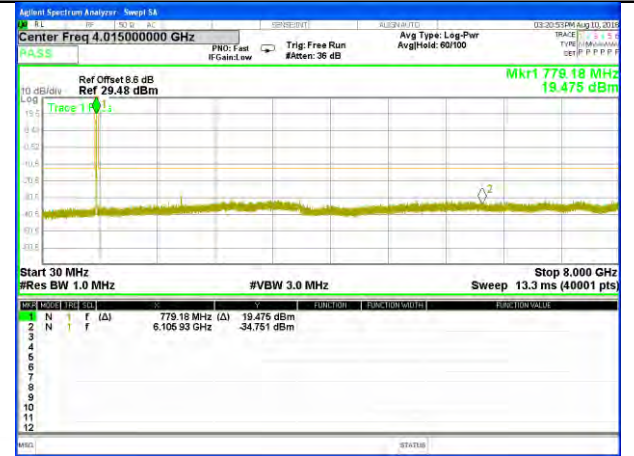

LTE Band12 / 10MHz /Emission

Lowest Channel / QPSK

Lowest Channel / 16QAM

Middle Channel / QPSK

Middle Channel / 16QAM

Highest Channel / QPSK

Highest Channel / 16QAM

LTE BAND 13

LTE Band 13 / 5MHz /Emission

Lowest Channel / QPSK

Lowest Channel / 16QAM

Middle Channel / QPSK

Middle Channel / 16QAM

Highest Channel / QPSK

Highest Channel / 16QAM

LTE BAND 13