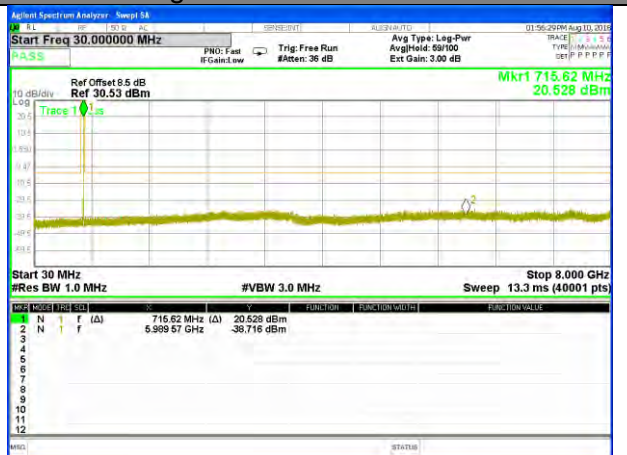

LTE Band 12 / 1.4MHz /Emission

Lowest Channel / QPSK

Lowest Channel / 16QAM

Middle Channel / QPSK

Middle Channel / 16QAM

Highest Channel / QPSK

Highest Channel / 16QAM

LTE BAND 12

LTE Band 12 / 3MHz /Emission

Lowest Channel / QPSK

Lowest Channel / 16QAM

Middle Channel / QPSK

Middle Channel / 16QAM

Highest Channel / QPSK

Highest Channel / 16QAM

LTE BAND 12