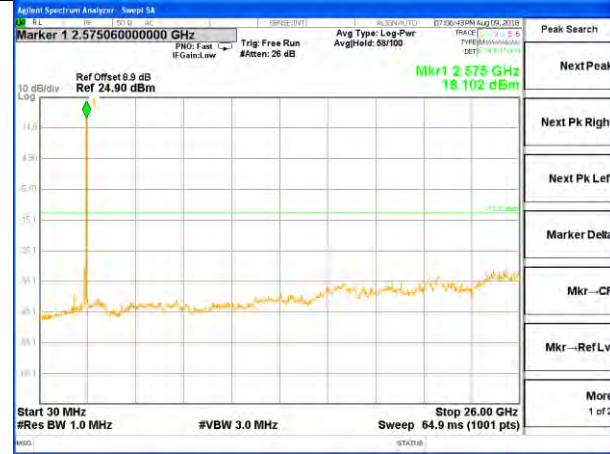

LTE BAND 41

LTE Band 41 / 20MHz /Emission

Lowest Channel / QPSK