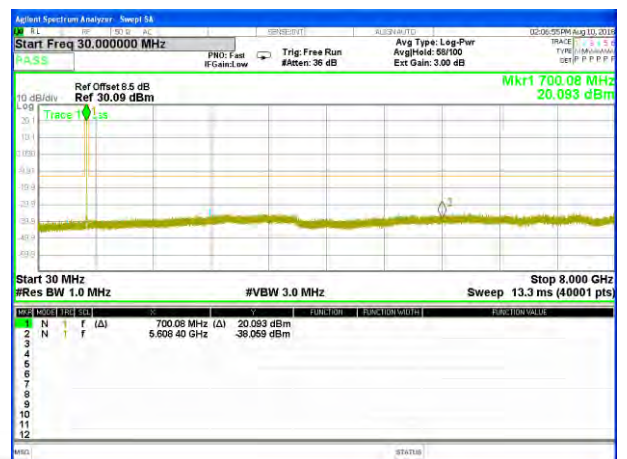

LTE Band 7 / 15MHz /Emission

Lowest Channel / QPSK

Lowest Channel / 16QAM

Middle Channel / QPSK

Middle Channel / 16QAM

Highest Channel / QPSK

Highest Channel / 16QAM

LTE BAND 7

LTE Band 7 / 20MHz /Emission

Lowest Channel / QPSK

Lowest Channel / 16QAM

Middle Channel / QPSK

Middle Channel / 16QAM

Highest Channel / QPSK

Highest Channel / 16QAM

LTE BAND 12

LTE Band 12 / 1.4MHz /Emission

Lowest Channel / QPSK

Lowest Channel / 16QAM

Middle Channel / QPSK

Middle Channel / 16QAM

Highest Channel / QPSK

Highest Channel / 16QAM

LTE BAND 12