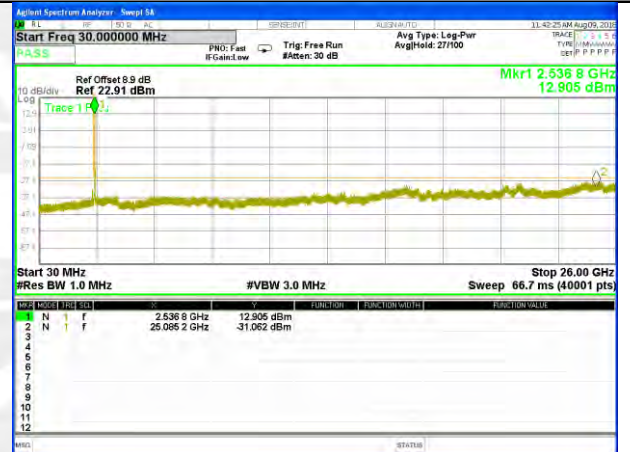

LTE Band 7 / 5MHz /Emission

Lowest Channel / QPSK

Lowest Channel / 16QAM

Middle Channel / QPSK

Middle Channel / 16QAM

Highest Channel / QPSK

Highest Channel / 16QAM

LTE BAND 7

LTE Band 7 / 10MHz /Emission

Lowest Channel / QPSK

Lowest Channel / 16QAM

Middle Channel / QPSK

Middle Channel / 16QAM

Highest Channel / QPSK

Highest Channel / 16QAM

LTE BAND 7

LTE Band 7 / 15MHz /Emission

Lowest Channel / QPSK

Lowest Channel / 16QAM

Middle Channel / QPSK

Middle Channel / 16QAM

Highest Channel / QPSK

Highest Channel / 16QAM

LTE BAND 7