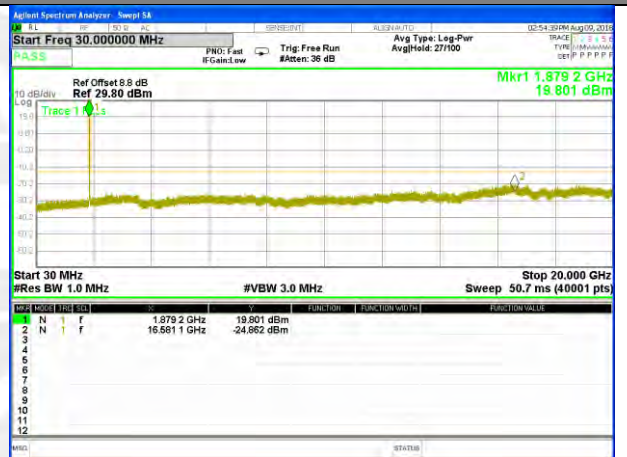

Highest Channel / 16QAM

LTE BAND 25

LTE Band 25 / 10MHz /Emission

Lowest Channel / QPSK

Lowest Channel / 16QAM

Middle Channel / QPSK

Middle Channel / 16QAM

Highest Channel / QPSK

Highest Channel / 16QAM

LTE BAND 25

LTE Band 25 / 15MHz /Emission

Lowest Channel / QPSK

Lowest Channel / 16QAM

Middle Channel / QPSK

Middle Channel / 16QAM

Highest Channel / QPSK