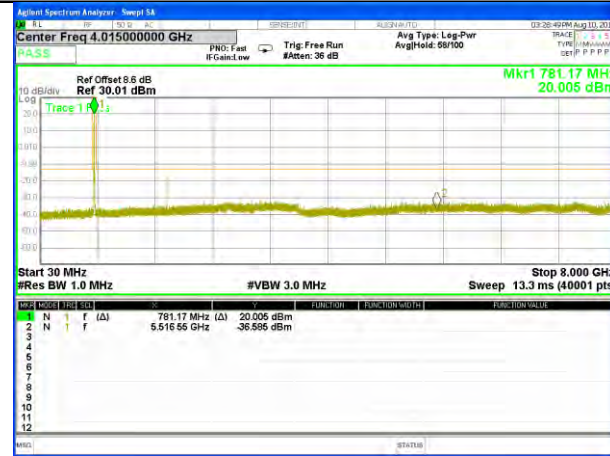

LTE Band12 / 10MHz /Emission

Lowest Channel / QPSK

Lowest Channel / 16QAM

Middle Channel / QPSK

Middle Channel / 16QAM

Highest Channel / QPSK

Highest Channel / 16QAM

LTE BAND 13

LTE Band 13 / 5MHz /Emission

Lowest Channel / QPSK

Lowest Channel / 16QAM

Middle Channel / QPSK

Middle Channel / 16QAM

Highest Channel / QPSK

Highest Channel / 16QAM

LTE BAND 13