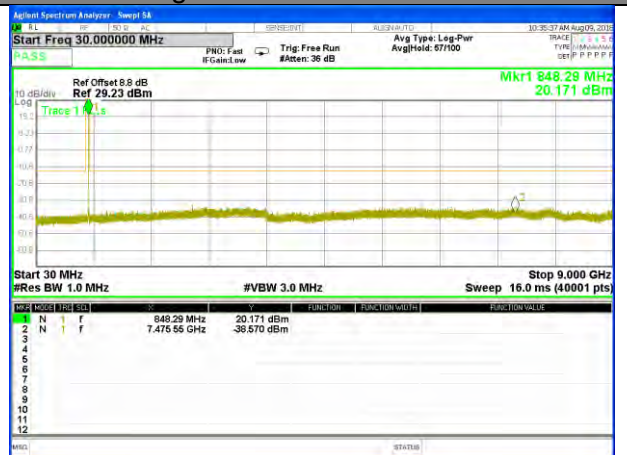

LTE Band 4 / 20MHz /Emission

Lowest Channel / QPSK

Lowest Channel / 16QAM

Middle Channel / QPSK

Middle Channel / 16QAM

Highest Channel / QPSK

Highest Channel / 16QAM

LTE BAND 5

LTE Band 5 / 1.4MHz /Emission

Lowest Channel / QPSK

Lowest Channel / 16QAM

Middle Channel / QPSK

Middle Channel / 16QAM

Highest Channel / QPSK

Highest Channel / 16QAM

LTE BAND 5

LTE Band 5 / 3MHz /Emission

Lowest Channel / QPSK

Lowest Channel / 16QAM

Middle Channel / QPSK

Middle Channel / 16QAM

Highest Channel / QPSK

Highest Channel / 16QAM

LTE BAND 5