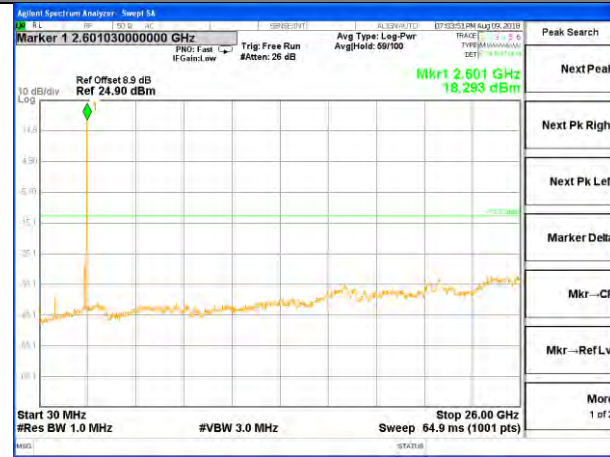

Highest Channel / 16QAM

LTE BAND 41

LTE Band 41 / 15MHz /Emission

Lowest Channel / QPSK

Lowest Channel / 16QAM

Middle Channel / QPSK

Middle Channel / 16QAM

Highest Channel / QPSK