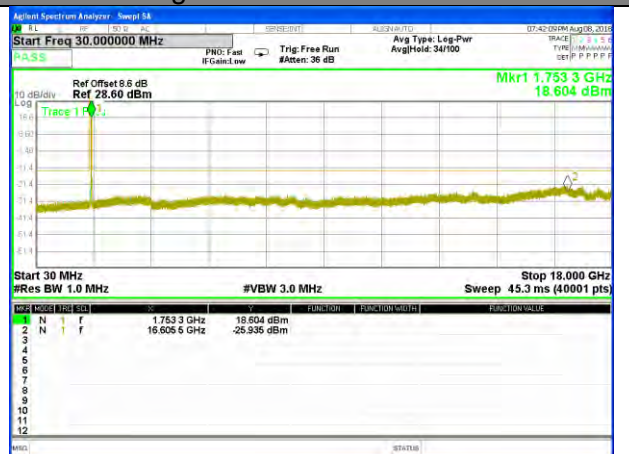

LTE Band 4 / 5MHz /Emission

Lowest Channel / QPSK

Lowest Channel / 16QAM

Middle Channel / QPSK

Middle Channel / 16QAM

Highest Channel / QPSK

Highest Channel / 16QAM

LTE BAND 4

LTE Band 4 / 10MHz /Emission

Lowest Channel / QPSK

Lowest Channel / 16QAM

Middle Channel / QPSK

Middle Channel / 16QAM

Highest Channel / QPSK

Highest Channel / 16QAM

LTE BAND 4

LTE Band 4 / 15MHz /Emission

Lowest Channel / QPSK

Lowest Channel / 16QAM

Middle Channel / QPSK

Middle Channel / 16QAM

Highest Channel / QPSK

Highest Channel / 16QAM

LTE BAND 4