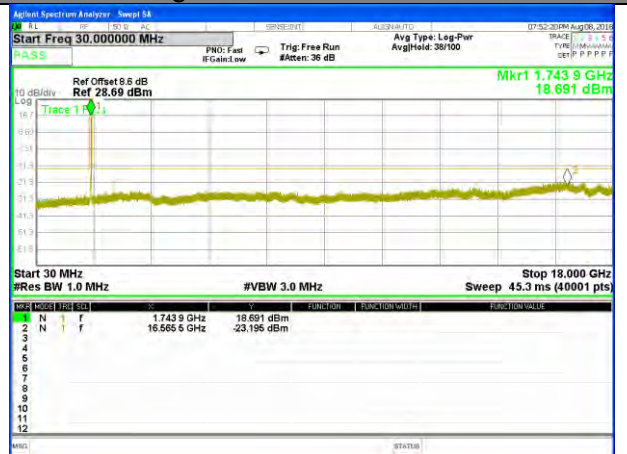

LTE Band 4 / 10MHz /Emission

Lowest Channel / QPSK

Lowest Channel / 16QAM

Middle Channel / QPSK

Middle Channel / 16QAM

Highest Channel / QPSK

Highest Channel / 16QAM

LTE BAND 4

LTE Band 4 / 15MHz /Emission

Lowest Channel / QPSK

Lowest Channel / 16QAM

Middle Channel / QPSK

Middle Channel / 16QAM

Highest Channel / QPSK

Highest Channel / 16QAM

LTE BAND 4

LTE Band 4 / 20MHz /Emission

Lowest Channel / QPSK

Lowest Channel / 16QAM

Middle Channel / QPSK

Middle Channel / 16QAM

Highest Channel / QPSK

Highest Channel / 16QAM

LTE BAND 5