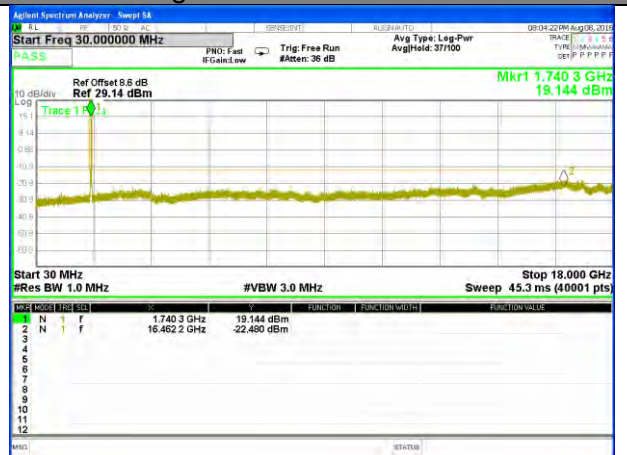

LTE Band 4 / 15MHz /Emission

Lowest Channel / QPSK

Lowest Channel / 16QAM

Middle Channel / QPSK

Middle Channel / 16QAM

Highest Channel / QPSK

Highest Channel / 16QAM

LTE BAND 4

LTE Band 4 / 20MHz /Emission

Lowest Channel / QPSK

Lowest Channel / 16QAM

Middle Channel / QPSK

Middle Channel / 16QAM

Highest Channel / QPSK

Highest Channel / 16QAM

LTE BAND 5

LTE Band 5 / 1.4MHz /Emission

Lowest Channel / QPSK

Lowest Channel / 16QAM

Middle Channel / QPSK

Middle Channel / 16QAM

Highest Channel / QPSK

Highest Channel / 16QAM

LTE BAND 5