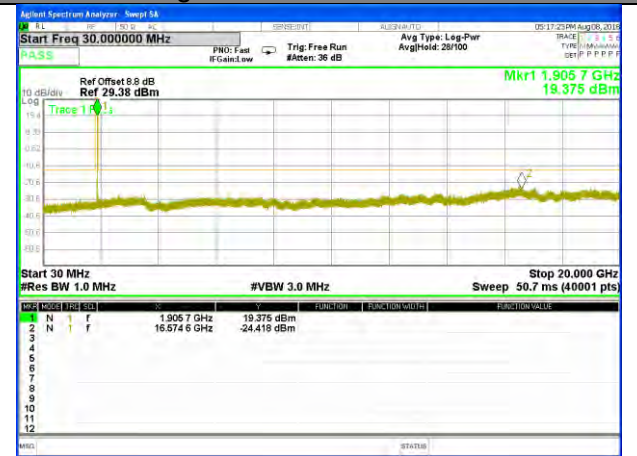

LTE Band 2 / 3MHz /Emission

Lowest Channel / QPSK

Lowest Channel / 16QAM

Middle Channel / QPSK

Middle Channel / 16QAM

Highest Channel / QPSK

Highest Channel / 16QAM

LTE BAND 2

LTE Band 2 / 5MHz /Emission

Lowest Channel / QPSK

Lowest Channel / 16QAM

Middle Channel / QPSK

Middle Channel / 16QAM

Highest Channel / QPSK

Highest Channel / 16QAM

LTE BAND 2

LTE Band 2 / 10MHz /Emission

Lowest Channel / QPSK

Lowest Channel / 16QAM

Middle Channel / QPSK

Middle Channel / 16QAM

Highest Channel / QPSK

Highest Channel / 16QAM

LTE BAND 2