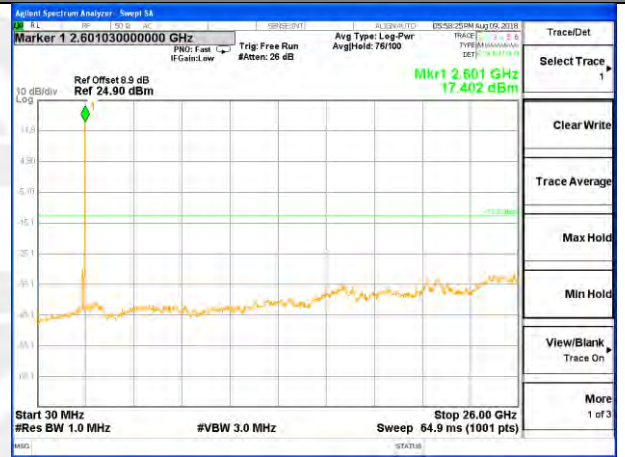

Highest Channel / 16QAM

LTE BAND 26

LTE Band 26 / 15MHz /Emission

Lowest Channel / QPSK

Lowest Channel / 16QAM

Middle Channel / QPSK

Middle Channel / 16QAM

Highest Channel / QPSK

Highest Channel / 16QAM

LTE BAND 41

LTE Band 41 / 5MHz /Emission

Lowest Channel / QPSK

Lowest Channel / 16QAM

Middle Channel / QPSK

Middle Channel / 16QAM

Highest Channel / QPSK