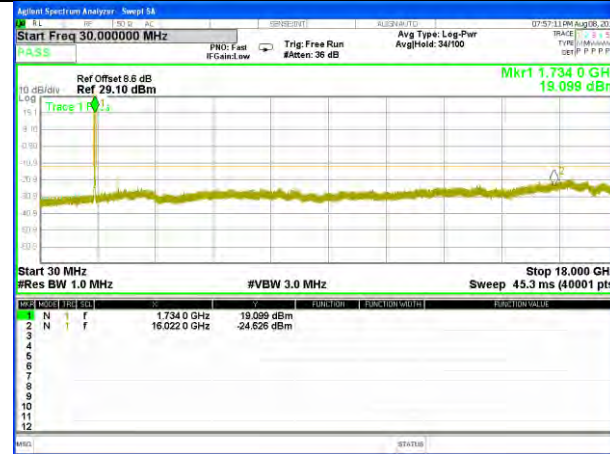

LTE Band 4 / 10MHz /Emission

Lowest Channel / QPSK

Lowest Channel / 16QAM

Middle Channel / QPSK

Middle Channel / 16QAM

Highest Channel / QPSK

Highest Channel / 16QAM

LTE BAND 4

LTE Band 4 / 15MHz /Emission

Lowest Channel / QPSK

Lowest Channel / 16QAM

Middle Channel / QPSK

Middle Channel / 16QAM

Highest Channel / QPSK

Highest Channel / 16QAM

LTE BAND 4

LTE Band 4 / 20MHz /Emission

Lowest Channel / QPSK

Lowest Channel / 16QAM

Middle Channel / QPSK

Middle Channel / 16QAM

Highest Channel / QPSK

Highest Channel / 16QAM

LTE BAND 5