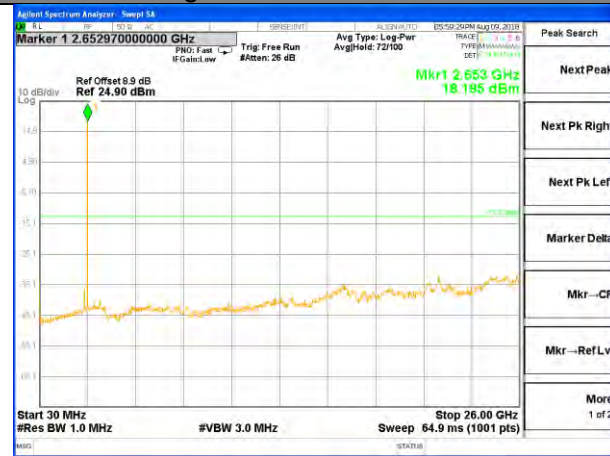

Highest Channel / 16QAM

LTE BAND 26

LTE Band 26 / 15MHz /Emission

Lowest Channel / QPSK

Lowest Channel / 16QAM

Middle Channel / QPSK

Middle Channel / 16QAM

Highest Channel / QPSK

Highest Channel / 16QAM

LTE BAND 41

LTE Band 41 / 5MHz /Emission

Lowest Channel / QPSK

Lowest Channel / 16QAM

Middle Channel / QPSK

Middle Channel / 16QAM

Highest Channel / QPSK