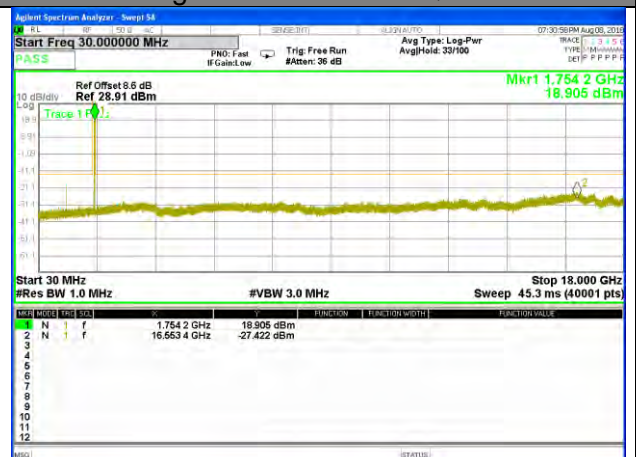

LTE Band 4 / 3MHz /Emission

Lowest Channel / QPSK

Lowest Channel / 16QAM

Middle Channel / QPSK

Middle Channel / 16QAM

Highest Channel / QPSK

Highest Channel / 16QAM

LTE BAND 4

LTE Band 4 / 5MHz /Emission

Lowest Channel / QPSK

Lowest Channel / 16QAM

Middle Channel / QPSK

Middle Channel / 16QAM

Highest Channel / QPSK

Highest Channel / 16QAM

LTE BAND 4

LTE Band 4 / 10MHz /Emission

Lowest Channel / QPSK

Lowest Channel / 16QAM

Middle Channel / QPSK

Middle Channel / 16QAM

Highest Channel / QPSK

Highest Channel / 16QAM

LTE BAND 4