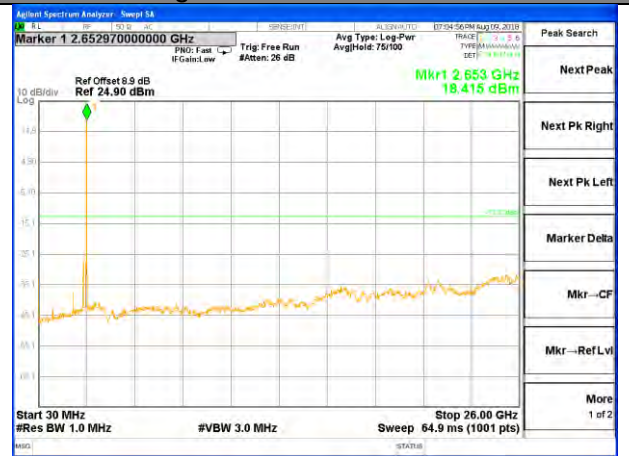

Highest Channel / 16QAM