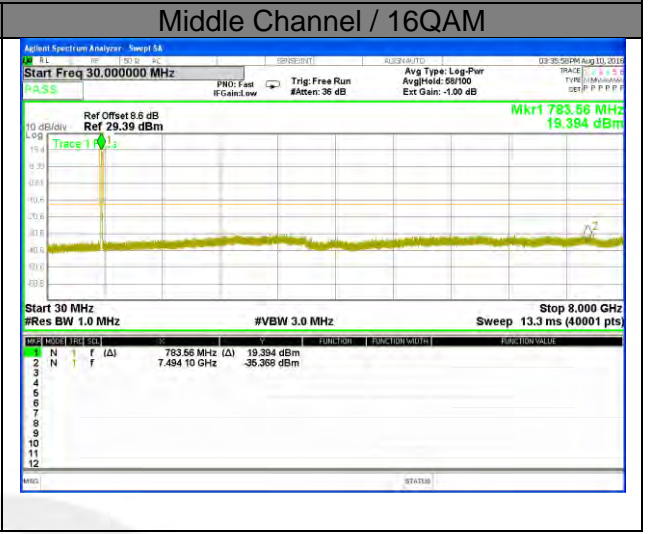

LTE Band12 / 10MHz /Emission

Lowest Channel / QPSK

Lowest Channel / 16QAM

Middle Channel / QPSK

Middle Channel / 16QAM

Highest Channel / QPSK

Highest Channel / 16QAM

LTE BAND 13

LTE Band 13 / 5MHz /Emission

Lowest Channel / QPSK

Lowest Channel / 16QAM

Middle Channel / QPSK

Middle Channel / 16QAM

Highest Channel / QPSK

Highest Channel / 16QAM

LTE BAND 13

LTE Band 13 / 10MHz /Emission

LTE BAND 17

LTE Band 17 / 5MHz /Emission

Lowest Channel / QPSK

Lowest Channel / 16QAM

Middle Channel / QPSK

Middle Channel / 16QAM

Highest Channel / QPSK