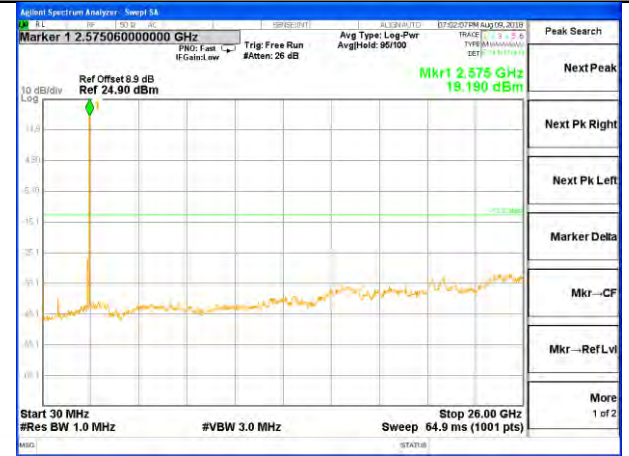

Highest Channel / 16QAM

LTE BAND 41

LTE Band 41 / 10MHz /Emission

Lowest Channel / QPSK

Lowest Channel / 16QAM

Middle Channel / QPSK

Middle Channel / 16QAM

Highest Channel / QPSK

Highest Channel / 16QAM

LTE BAND 41

LTE Band 41 / 15MHz /Emission

Lowest Channel / QPSK

Lowest Channel / 16QAM

Middle Channel / QPSK

Middle Channel / 16QAM

Highest Channel / QPSK

Highest Channel / 16QAM

LTE BAND 41

LTE Band 41 / 20MHz /Emission

Lowest Channel / QPSK

Lowest Channel / 16QAM

Middle Channel / QPSK

Middle Channel / 16QAM

Highest Channel / QPSK