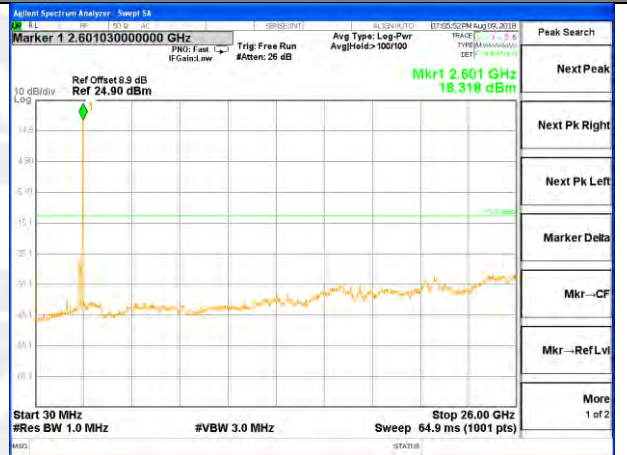

Highest Channel / 16QAM

LTE BAND 41

LTE Band 41 / 20MHz /Emission

Lowest Channel / QPSK

Lowest Channel / 16QAM

Middle Channel / QPSK

Middle Channel / 16QAM

Highest Channel / QPSK

Highest Channel / 16QAM