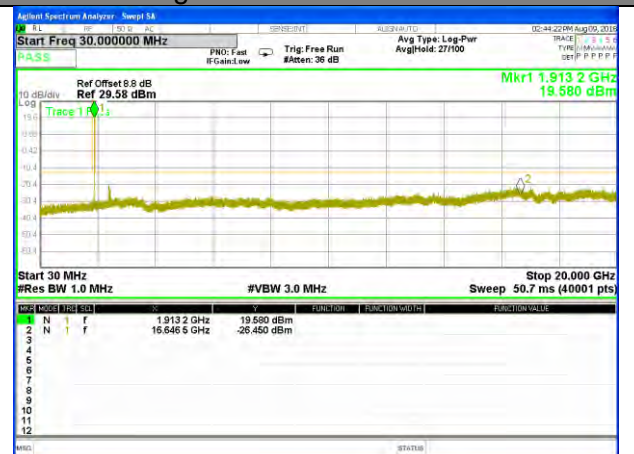

Highest Channel / 16QAM

LTE BAND 25

LTE Band 25 / 3MHz /Emission

Lowest Channel / QPSK

Lowest Channel / 16QAM

Middle Channel / QPSK

Middle Channel / 16QAM

Highest Channel / QPSK

Highest Channel / 16QAM

LTE BAND 25

LTE Band 25/ 5MHz /Emission

Lowest Channel / QPSK

Lowest Channel / 16QAM

Middle Channel / QPSK

Middle Channel / 16QAM

Highest Channel / QPSK

Highest Channel / 16QAM

LTE BAND 25

LTE Band 25 / 10MHz /Emission

Lowest Channel / QPSK

Lowest Channel / 16QAM

Middle Channel / QPSK

Middle Channel / 16QAM

Highest Channel / QPSK