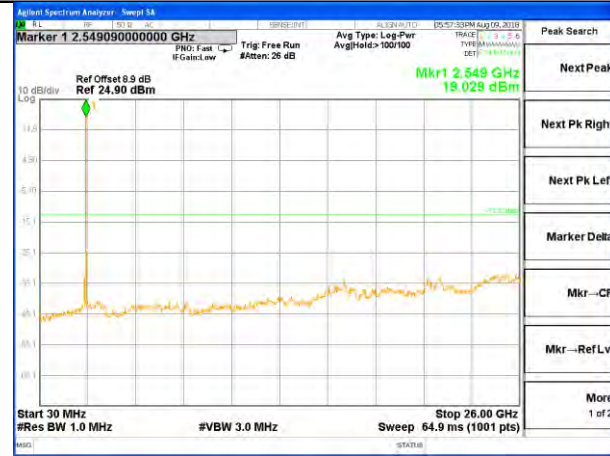

LTE BAND 41

LTE Band 41 / 5MHz /Emission

Lowest Channel / QPSK