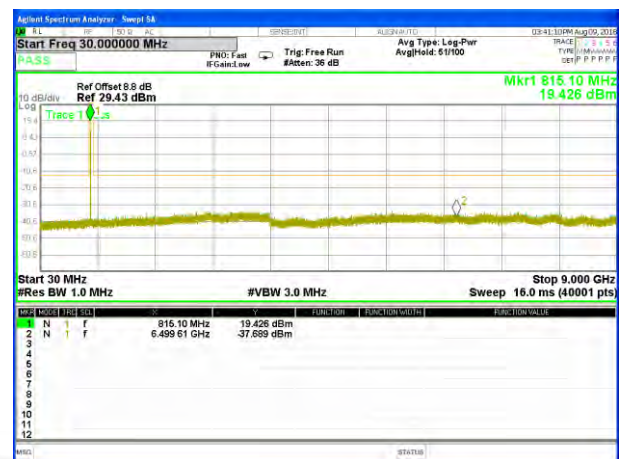

Highest Channel / 16QAM

LTE BAND 25

LTE Band 25 / 20MHz /Emission

Lowest Channel / QPSK

Lowest Channel / 16QAM

Middle Channel / QPSK

Middle Channel / 16QAM

Highest Channel / QPSK

Highest Channel / 16QAM

LTE BAND 26

LTE Band 26 / 1.4MHz /Emission

Lowest Channel / QPSK

Lowest Channel / 16QAM

Middle Channel / QPSK

Middle Channel / 16QAM

Highest Channel / QPSK

Highest Channel / 16QAM

LTE BAND 26

LTE Band 26 / 3MHz /Emission

Lowest Channel / QPSK

Lowest Channel / 16QAM

Middle Channel / QPSK

Middle Channel / 16QAM

Highest Channel / QPSK