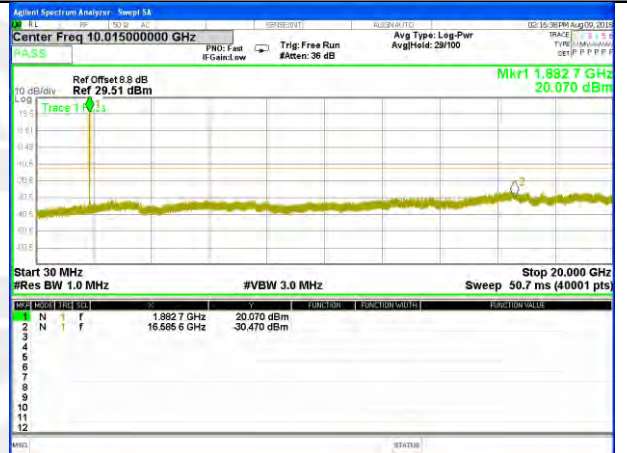

Highest Channel / 16QAM

LTE BAND 25

LTE Band 25 / 1.4MHz /Emission

Lowest Channel / QPSK

Lowest Channel / 16QAM

Middle Channel / QPSK

Middle Channel / 16QAM

Highest Channel / QPSK

Highest Channel / 16QAM

LTE BAND 25

LTE Band 25 / 3MHz /Emission

Lowest Channel / QPSK

Lowest Channel / 16QAM

Middle Channel / QPSK

Middle Channel / 16QAM

Highest Channel / QPSK