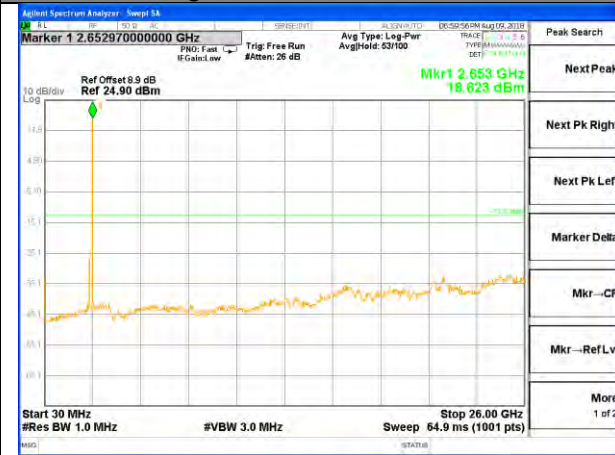

Highest Channel / 16QAM

LTE BAND 41

LTE Band 41 / 10MHz /Emission

Lowest Channel / QPSK

Lowest Channel / 16QAM

Middle Channel / QPSK

Middle Channel / 16QAM

Highest Channel / QPSK