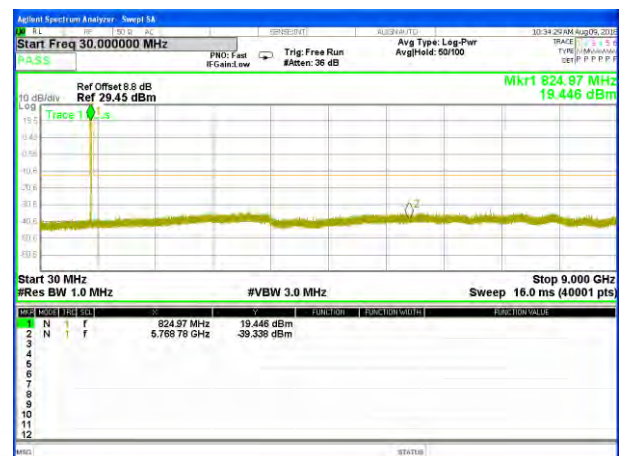

LTE Band 4 / 15MHz /Emission

Lowest Channel / QPSK

Lowest Channel / 16QAM

Middle Channel / QPSK

Middle Channel / 16QAM

Highest Channel / QPSK

Highest Channel / 16QAM

LTE BAND 4

LTE Band 4 / 20MHz /Emission

Lowest Channel / QPSK

Lowest Channel / 16QAM

Middle Channel / QPSK

Middle Channel / 16QAM

Highest Channel / QPSK

Highest Channel / 16QAM

LTE BAND 5

LTE Band 5 / 1.4MHz /Emission

Lowest Channel / QPSK

Lowest Channel / 16QAM

Middle Channel / QPSK

Middle Channel / 16QAM

Highest Channel / QPSK

Highest Channel / 16QAM

LTE BAND 5