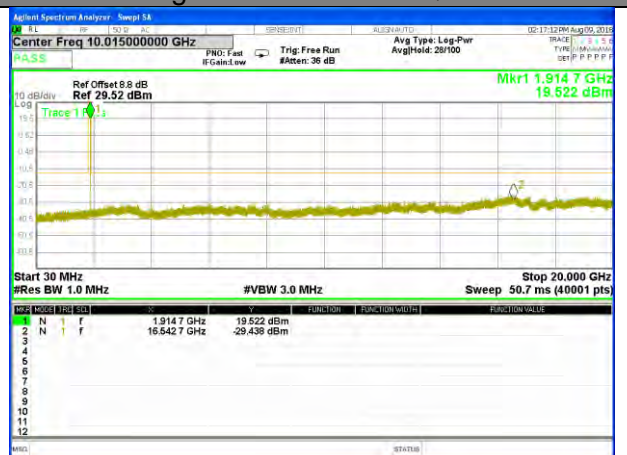

Highest Channel / 16QAM

LTE BAND 17

LTE Band 17 / 10MHz /Emission

Lowest Channel / QPSK

Lowest Channel / 16QAM

Middle Channel / QPSK

Middle Channel / 16QAM

Highest Channel / QPSK

Highest Channel / 16QAM

LTE BAND 25

LTE Band 25 / 1.4MHz /Emission

Lowest Channel / QPSK

Lowest Channel / 16QAM

Middle Channel / QPSK

Middle Channel / 16QAM

Highest Channel / QPSK

Highest Channel / 16QAM

LTE BAND 25

LTE Band 25 / 3MHz /Emission

Lowest Channel / QPSK

Lowest Channel / 16QAM

Middle Channel / QPSK

Middle Channel / 16QAM

Highest Channel / QPSK