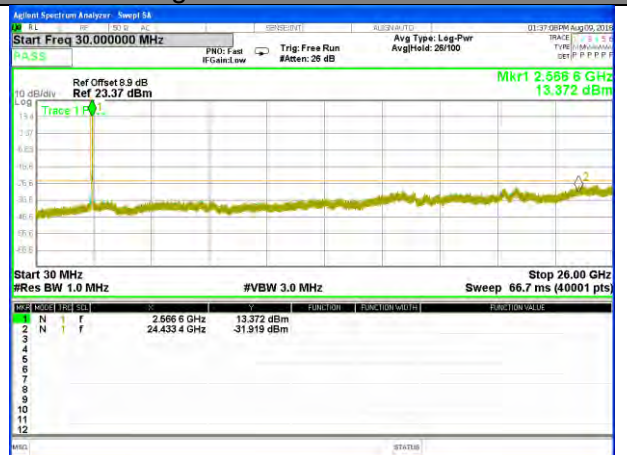

LTE Band 7 / 15MHz /Emission

Lowest Channel / QPSK

Lowest Channel / 16QAM

Middle Channel / QPSK

Middle Channel / 16QAM

Highest Channel / QPSK

Highest Channel / 16QAM

LTE BAND 7

LTE Band 7 / 20MHz /Emission

Lowest Channel / QPSK

Lowest Channel / 16QAM

Middle Channel / QPSK

Middle Channel / 16QAM

Highest Channel / QPSK

Highest Channel / 16QAM

LTE BAND 12

LTE Band 12 / 1.4MHz /Emission

Lowest Channel / QPSK

Lowest Channel / 16QAM

Middle Channel / QPSK

Middle Channel / 16QAM

Highest Channel / QPSK

Highest Channel / 16QAM

LTE BAND 12