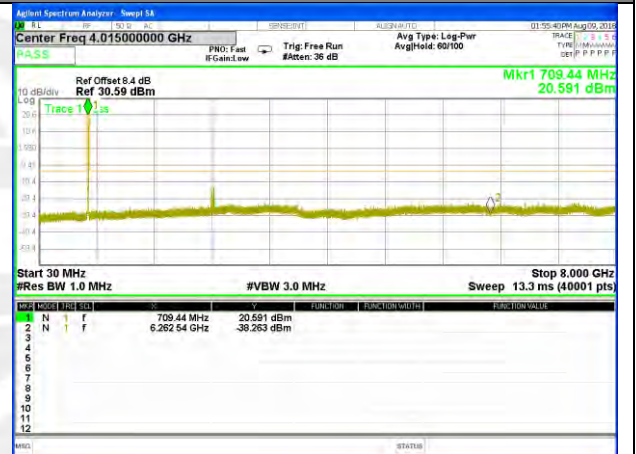

LTE Band 13 / 5MHz /Emission

Lowest Channel / QPSK

Lowest Channel / 16QAM

Middle Channel / QPSK

Middle Channel / 16QAM

Highest Channel / QPSK

Highest Channel / 16QAM

LTE BAND 13

LTE Band 13 / 10MHz /Emission

LTE BAND 17

LTE Band 17 / 5MHz /Emission

Lowest Channel / QPSK

Lowest Channel / 16QAM

Middle Channel / QPSK

Middle Channel / 16QAM

Highest Channel / QPSK

Highest Channel / 16QAM

LTE BAND 17

LTE Band 17 / 10MHz /Emission

Lowest Channel / QPSK

Lowest Channel / 16QAM

Middle Channel / QPSK

Middle Channel / 16QAM

Highest Channel / QPSK