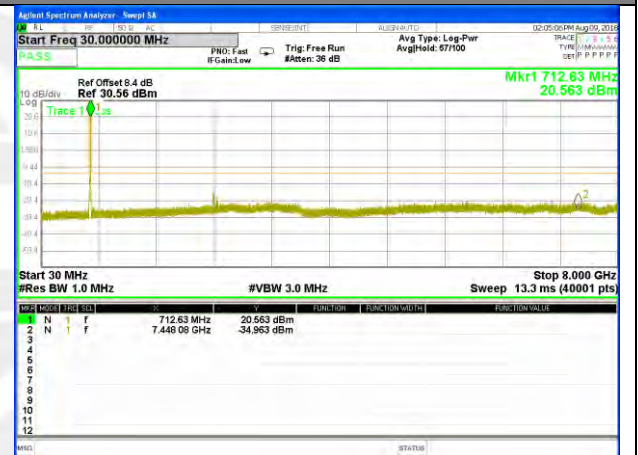

Highest Channel / 16QAM

LTE BAND 17

LTE Band 17 / 10MHz /Emission

Lowest Channel / QPSK

Lowest Channel / 16QAM

Middle Channel / QPSK

Middle Channel / 16QAM

Highest Channel / QPSK

Highest Channel / 16QAM

LTE BAND 25

LTE Band 25 / 1.4MHz /Emission

Lowest Channel / QPSK

Lowest Channel / 16QAM

Middle Channel / QPSK

Middle Channel / 16QAM

Highest Channel / QPSK