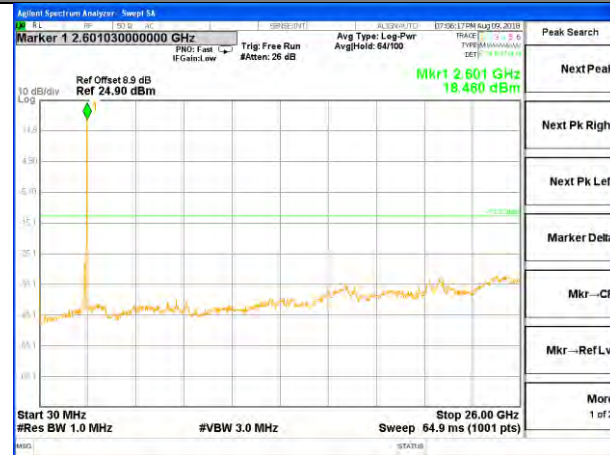

Highest Channel / 16QAM

LTE BAND 41

LTE Band 41 / 20MHz /Emission

Lowest Channel / QPSK

Lowest Channel / 16QAM

Middle Channel / QPSK

Middle Channel / 16QAM

Highest Channel / QPSK

Highest Channel / 16QAM