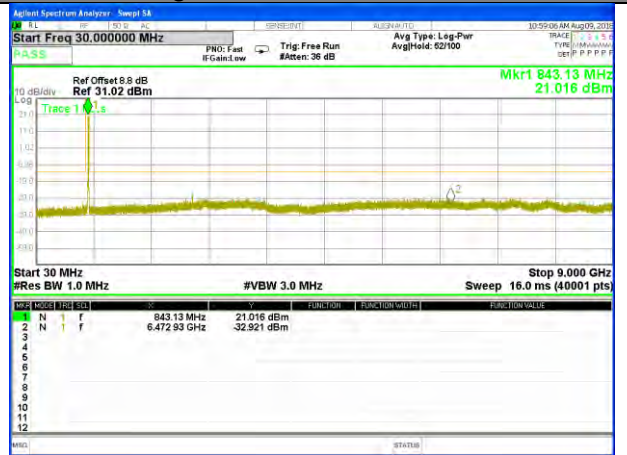

LTE Band 5 / 5MHz /Emission

Lowest Channel / QPSK

Lowest Channel / 16QAM

Middle Channel / QPSK

Middle Channel / 16QAM

Highest Channel / QPSK

Highest Channel / 16QAM

LTE BAND 5

LTE Band 5 / 10MHz /Emission

Lowest Channel / QPSK

Lowest Channel / 16QAM

Middle Channel / QPSK

Middle Channel / 16QAM

Highest Channel / QPSK

Highest Channel / 16QAM

LTE BAND 7

LTE Band 7 / 5MHz /Emission

Lowest Channel / QPSK

Lowest Channel / 16QAM

Middle Channel / QPSK

Middle Channel / 16QAM

Highest Channel / QPSK

Highest Channel / 16QAM

LTE BAND 7