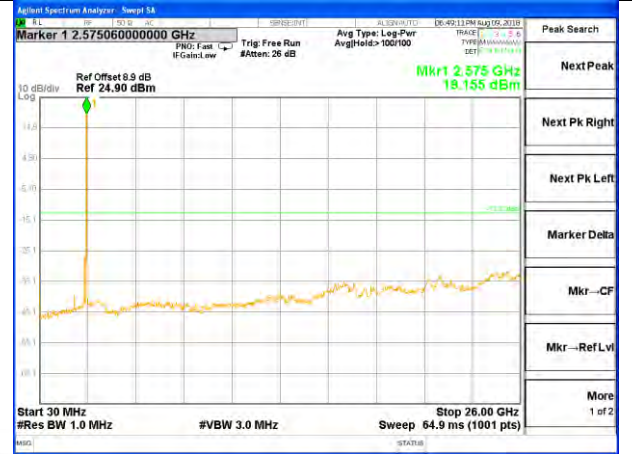

Highest Channel / 16QAM

LTE BAND 41

LTE Band 41 / 10MHz /Emission

Lowest Channel / QPSK

Lowest Channel / 16QAM

Middle Channel / QPSK

Middle Channel / 16QAM

Highest Channel / QPSK