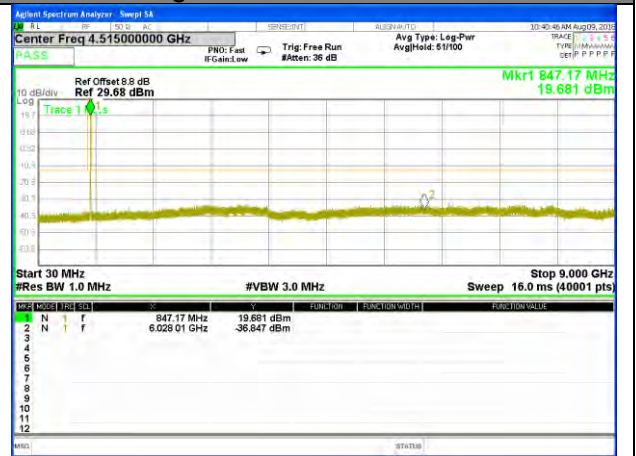

LTE Band 5 / 1.4MHz /Emission

Lowest Channel / QPSK

Lowest Channel / 16QAM

Middle Channel / QPSK

Middle Channel / 16QAM

Highest Channel / QPSK

Highest Channel / 16QAM

LTE BAND 5

LTE Band 5 / 3MHz /Emission

Lowest Channel / QPSK

Lowest Channel / 16QAM

Middle Channel / QPSK

Middle Channel / 16QAM

Highest Channel / QPSK

Highest Channel / 16QAM

LTE BAND 5

LTE Band 5 / 5MHz /Emission

Lowest Channel / QPSK

Lowest Channel / 16QAM

Middle Channel / QPSK

Middle Channel / 16QAM

Highest Channel / QPSK

Highest Channel / 16QAM

LTE BAND 5