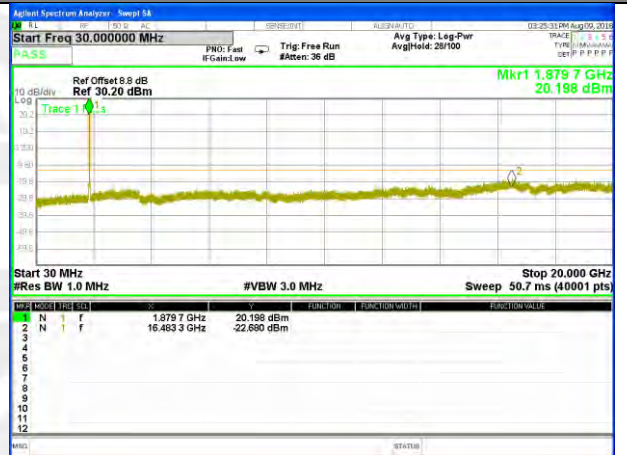

Highest Channel / 16QAM

LTE BAND 25

LTE Band 25 / 20MHz /Emission

Lowest Channel / QPSK

Lowest Channel / 16QAM

Middle Channel / QPSK

Middle Channel / 16QAM

Highest Channel / QPSK

Highest Channel / 16QAM

LTE BAND 26

LTE Band 26 / 1.4MHz /Emission

Lowest Channel / QPSK

Lowest Channel / 16QAM

Middle Channel / QPSK

Middle Channel / 16QAM

Highest Channel / QPSK