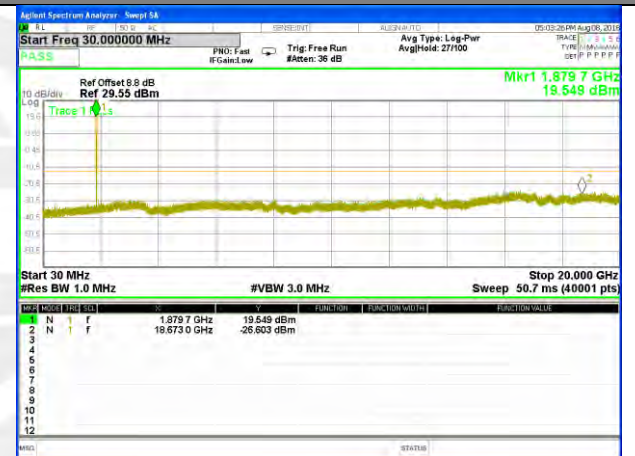

### LTE Band 2 / 1.4MHz /Emission

Lowest Channel / QPSK

Lowest Channel / 16QAM

Middle Channel / QPSK

Middle Channel / 16QAM

Highest Channel / QPSK

Highest Channel / 16QAM

LTE BAND 2

LTE Band 2 / 3MHz /Emission

Lowest Channel / QPSK

Lowest Channel / 16QAM

Middle Channel / QPSK

Middle Channel / 16QAM

Highest Channel / QPSK

Highest Channel / 16QAM

LTE BAND 2

LTE Band 2 / 5MHz /Emission

Lowest Channel / QPSK

Lowest Channel / 16QAM

Middle Channel / QPSK

Middle Channel / 16QAM

Highest Channel / QPSK

Highest Channel / 16QAM

LTE BAND 2