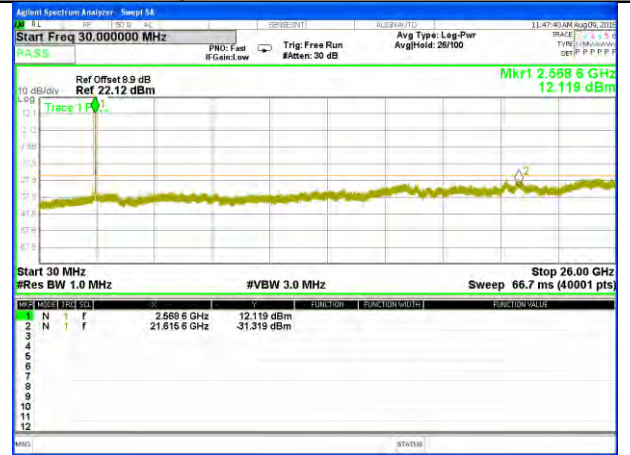

LTE Band 7 / 5MHz /Emission

Lowest Channel / QPSK

Lowest Channel / 16QAM

Middle Channel / QPSK

Middle Channel / 16QAM

Highest Channel / QPSK

Highest Channel / 16QAM

LTE BAND 7

LTE Band 7 / 10MHz /Emission

Lowest Channel / QPSK

Lowest Channel / 16QAM

Middle Channel / QPSK

Middle Channel / 16QAM

Highest Channel / QPSK

Highest Channel / 16QAM

LTE BAND 7

LTE Band 7 / 15MHz /Emission

Lowest Channel / QPSK

Lowest Channel / 16QAM

Middle Channel / QPSK

Middle Channel / 16QAM

Highest Channel / QPSK

Highest Channel / 16QAM

LTE BAND 7