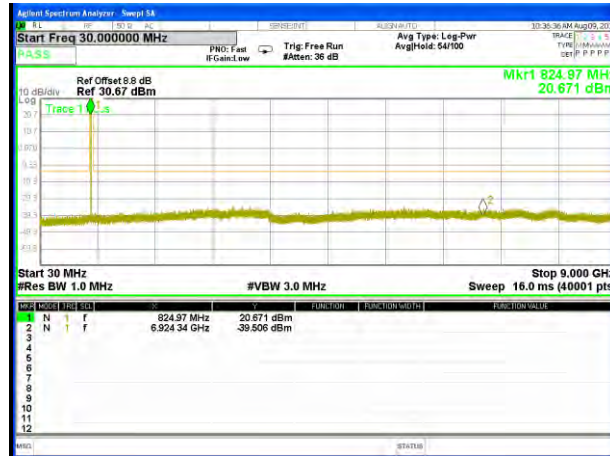

LTE Band 4 / 15MHz /Emission

Lowest Channel / QPSK

Lowest Channel / 16QAM

Middle Channel / QPSK

Middle Channel / 16QAM

Highest Channel / QPSK

Highest Channel / 16QAM

LTE BAND 4

LTE Band 4 / 20MHz /Emission

Lowest Channel / QPSK

Lowest Channel / 16QAM

Middle Channel / QPSK

Middle Channel / 16QAM

Highest Channel / QPSK

Highest Channel / 16QAM

LTE BAND 5

LTE Band 5 / 1.4MHz /Emission

Lowest Channel / QPSK

Lowest Channel / 16QAM

Middle Channel / QPSK

Middle Channel / 16QAM

Highest Channel / QPSK

Highest Channel / 16QAM

LTE BAND 5