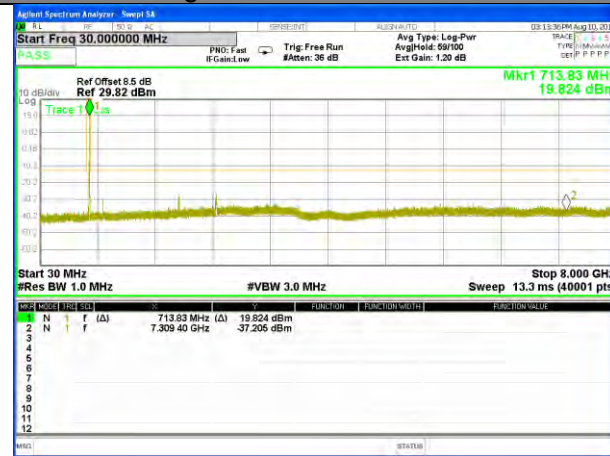

LTE Band 12 / 1.4MHz /Emission

Lowest Channel / QPSK

Lowest Channel / 16QAM

Middle Channel / QPSK

Middle Channel / 16QAM

Highest Channel / QPSK

Highest Channel / 16QAM

LTE BAND 12

LTE Band 12 / 3MHz /Emission

Lowest Channel / QPSK

Lowest Channel / 16QAM

Middle Channel / QPSK

Middle Channel / 16QAM

Highest Channel / QPSK

Highest Channel / 16QAM

LTE BAND 12

LTE Band 12 / 5MHz /Emission

Lowest Channel / QPSK

Lowest Channel / 16QAM

Middle Channel / QPSK

Middle Channel / 16QAM

Highest Channel / QPSK

Highest Channel / 16QAM

LTE BAND 12