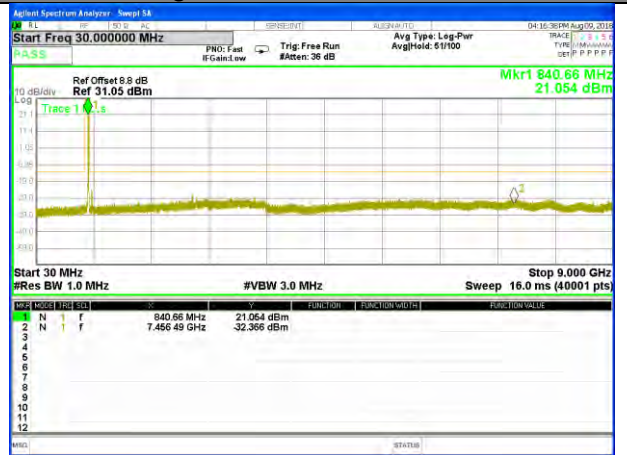

Highest Channel / 16QAM

LTE BAND 26

LTE Band 26 / 10MHz /Emission

Lowest Channel / QPSK

Lowest Channel / 16QAM

Middle Channel / QPSK

Middle Channel / 16QAM

Highest Channel / QPSK

Highest Channel / 16QAM

LTE BAND 26

LTE Band 26 / 15MHz /Emission

Lowest Channel / QPSK

Lowest Channel / 16QAM

Middle Channel / QPSK

Middle Channel / 16QAM

Highest Channel / QPSK