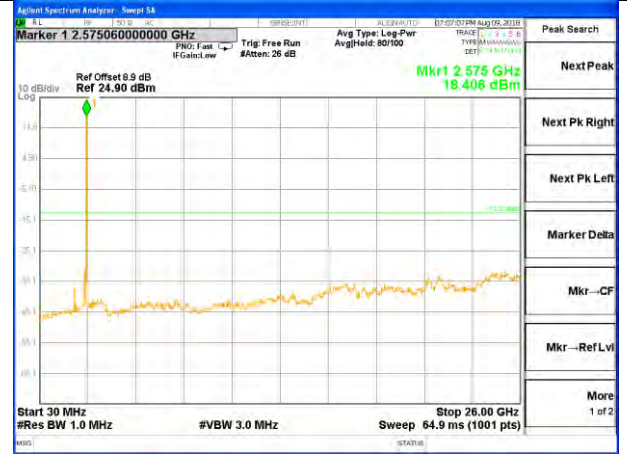

Highest Channel / 16QAM

LTE BAND 41

LTE Band 41 / 20MHz /Emission

Lowest Channel / QPSK

Lowest Channel / 16QAM

Middle Channel / QPSK

Middle Channel / 16QAM

Highest Channel / QPSK

Highest Channel / 16QAM