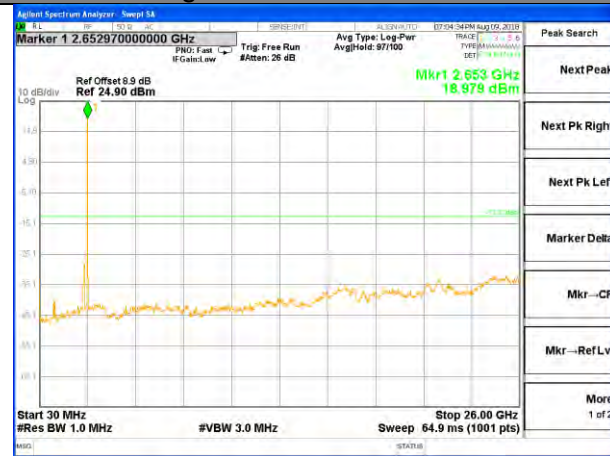

Highest Channel / 16QAM

LTE BAND 41

LTE Band 41 / 15MHz /Emission

Lowest Channel / QPSK

Lowest Channel / 16QAM

Middle Channel / QPSK

Middle Channel / 16QAM

Highest Channel / QPSK