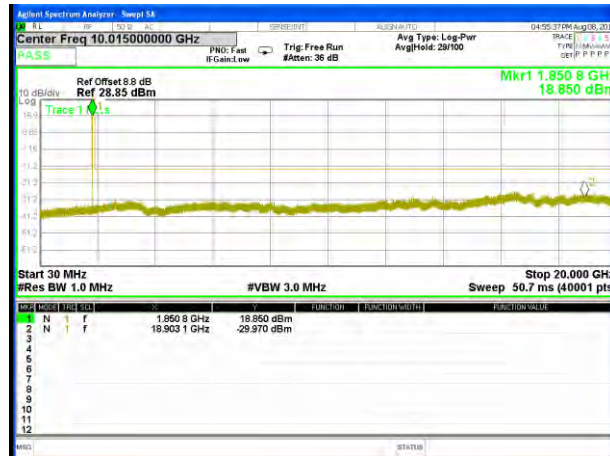

# CONDUCTED SPURIOUS EMISSION

## LTE BAND 2

### LTE Band 2 / 1.4MHz /Emission

Lowest Channel / QPSK

Lowest Channel / 16QAM

Middle Channel / QPSK

Middle Channel / 16QAM

Highest Channel / QPSK

Highest Channel / 16QAM

LTE BAND 2