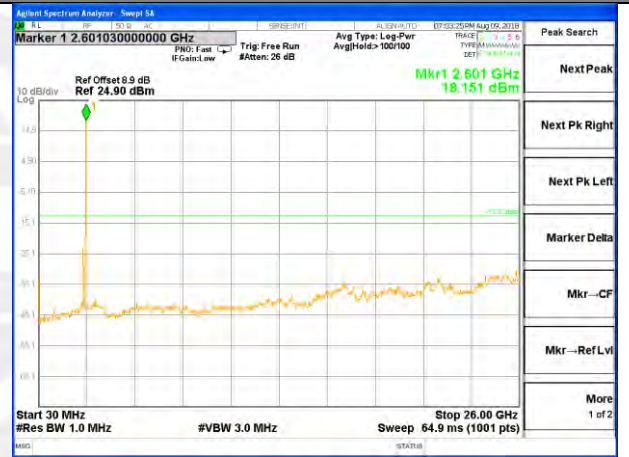

Highest Channel / 16QAM

LTE BAND 41

LTE Band 41 / 15MHz /Emission

Lowest Channel / QPSK

Lowest Channel / 16QAM

Middle Channel / QPSK

Middle Channel / 16QAM

Highest Channel / QPSK