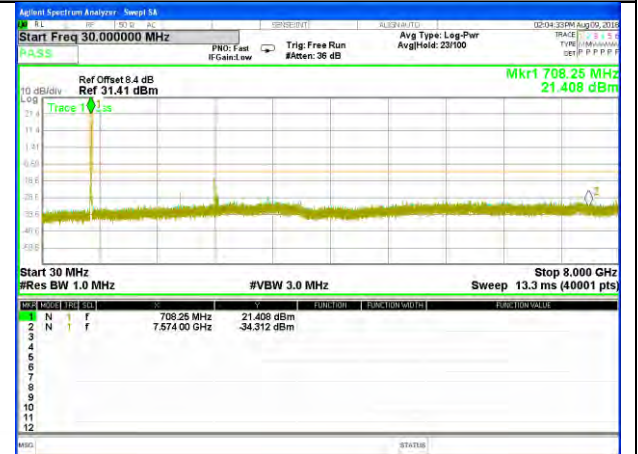

Highest Channel / 16QAM

LTE BAND 17

LTE Band 17 / 10MHz /Emission

Lowest Channel / QPSK

Lowest Channel / 16QAM

Middle Channel / QPSK

Middle Channel / 16QAM

Highest Channel / QPSK

Highest Channel / 16QAM

LTE BAND 25

LTE Band 25 / 1.4MHz /Emission

Lowest Channel / QPSK

Lowest Channel / 16QAM

Middle Channel / QPSK

Middle Channel / 16QAM

Highest Channel / QPSK