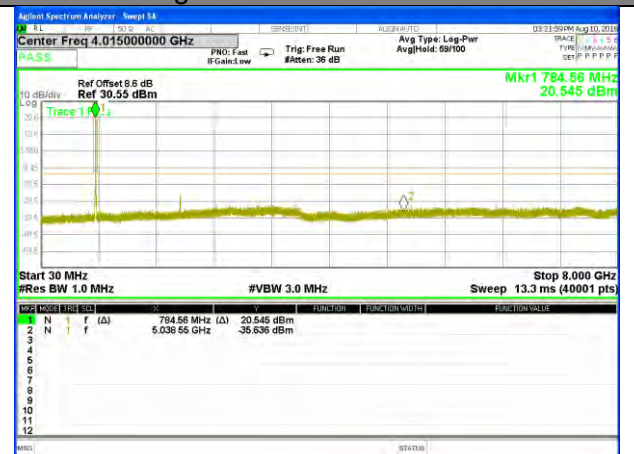

LTE Band12 / 10MHz /Emission

Lowest Channel / QPSK

Lowest Channel / 16QAM

Middle Channel / QPSK

Middle Channel / 16QAM

Highest Channel / QPSK

Highest Channel / 16QAM

LTE BAND 13

LTE Band 13 / 5MHz /Emission

Lowest Channel / QPSK

Lowest Channel / 16QAM

Middle Channel / QPSK

Middle Channel / 16QAM

Highest Channel / QPSK

Highest Channel / 16QAM

LTE BAND 13

LTE Band 13 / 10MHz /Emission

LTE BAND 17

LTE Band 17 / 5MHz /Emission

Lowest Channel / QPSK

Lowest Channel / 16QAM

Middle Channel / QPSK

Middle Channel / 16QAM

Highest Channel / QPSK