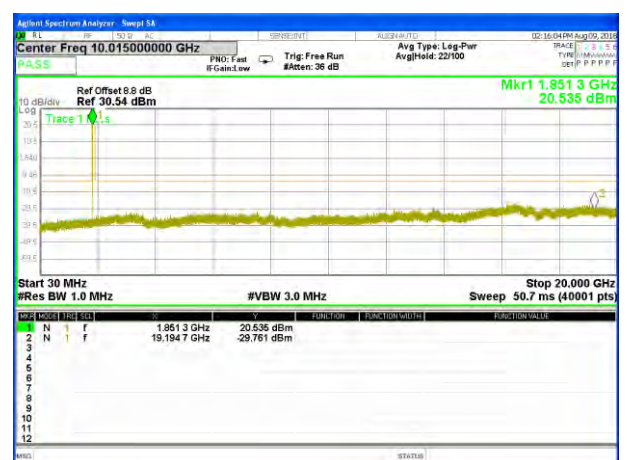

Highest Channel / 16QAM

LTE BAND 17

LTE Band 17 / 10MHz /Emission

Lowest Channel / QPSK

Lowest Channel / 16QAM

Middle Channel / QPSK

Middle Channel / 16QAM

Highest Channel / QPSK

Highest Channel / 16QAM

LTE BAND 25

LTE Band 25 / 1.4MHz /Emission

Lowest Channel / QPSK

Lowest Channel / 16QAM

Middle Channel / QPSK

Middle Channel / 16QAM

Highest Channel / QPSK

Highest Channel / 16QAM

LTE BAND 25

LTE Band 25 / 3MHz /Emission

Lowest Channel / QPSK

Lowest Channel / 16QAM

Middle Channel / QPSK

Middle Channel / 16QAM

Highest Channel / QPSK