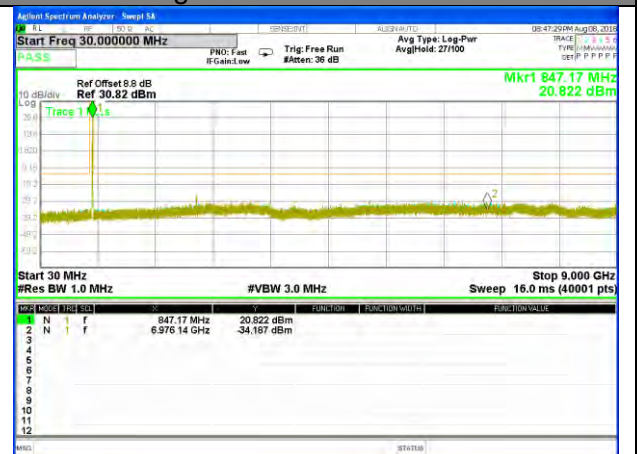

LTE Band 5 / 5MHz /Emission

Lowest Channel / QPSK

Lowest Channel / 16QAM

Middle Channel / QPSK

Middle Channel / 16QAM

Highest Channel / QPSK

Highest Channel / 16QAM

LTE BAND 5

LTE Band 5 / 10MHz /Emission

Lowest Channel / QPSK

Lowest Channel / 16QAM

Middle Channel / QPSK

Middle Channel / 16QAM

Highest Channel / QPSK

Highest Channel / 16QAM

LTE BAND 7