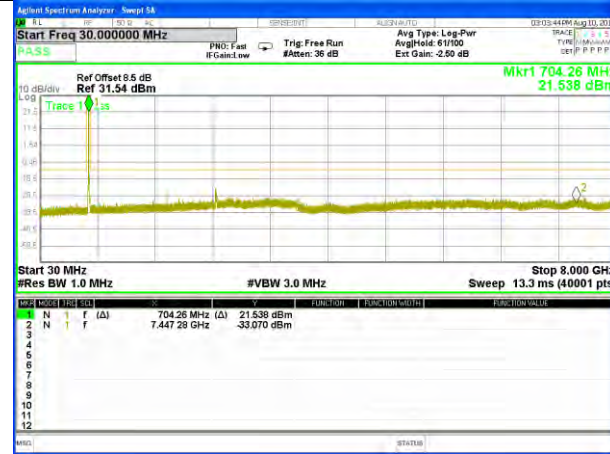

LTE Band 12 / 3MHz /Emission

Lowest Channel / QPSK

Lowest Channel / 16QAM

Middle Channel / QPSK

Middle Channel / 16QAM

Highest Channel / QPSK

Highest Channel / 16QAM

LTE BAND 12

LTE Band 12 / 5MHz /Emission

Lowest Channel / QPSK

Lowest Channel / 16QAM

Middle Channel / QPSK

Middle Channel / 16QAM

Highest Channel / QPSK

Highest Channel / 16QAM

LTE BAND 12

LTE Band12 / 10MHz /Emission

Lowest Channel / QPSK

Lowest Channel / 16QAM

Middle Channel / QPSK

Middle Channel / 16QAM

Highest Channel / QPSK

Highest Channel / 16QAM

LTE BAND 13