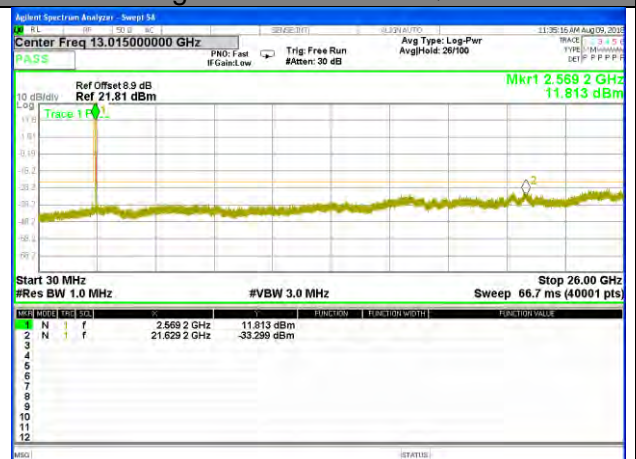

LTE Band 5 / 10MHz /Emission

Lowest Channel / QPSK

Lowest Channel / 16QAM

Middle Channel / QPSK

Middle Channel / 16QAM

Highest Channel / QPSK

Highest Channel / 16QAM

LTE BAND 7

LTE Band 7 / 5MHz /Emission

Lowest Channel / QPSK

Lowest Channel / 16QAM

Middle Channel / QPSK

Middle Channel / 16QAM

Highest Channel / QPSK

Highest Channel / 16QAM

LTE BAND 7

LTE Band 7 / 10MHz /Emission

Lowest Channel / QPSK

Lowest Channel / 16QAM

Middle Channel / QPSK

Middle Channel / 16QAM

Highest Channel / QPSK

Highest Channel / 16QAM

LTE BAND 7