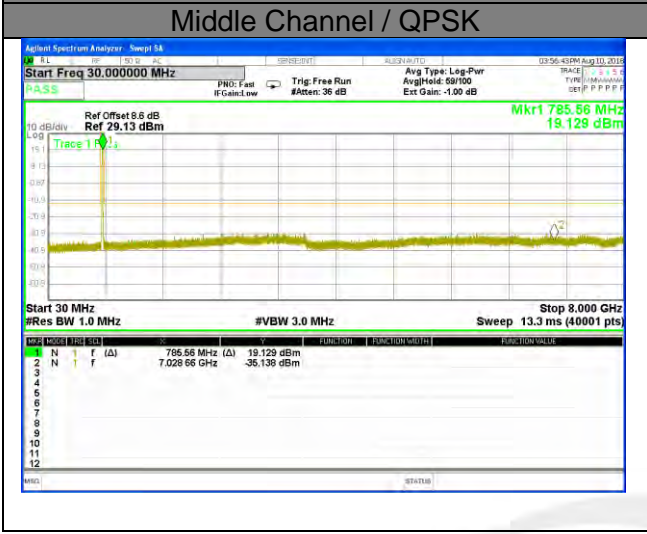

LTE Band12 / 10MHz /Emission

Lowest Channel / QPSK

Lowest Channel / 16QAM

Middle Channel / QPSK

Middle Channel / 16QAM

Highest Channel / QPSK

Highest Channel / 16QAM

LTE BAND 13

LTE Band 13 / 5MHz /Emission

Lowest Channel / QPSK

Lowest Channel / 16QAM

Middle Channel / QPSK

Middle Channel / 16QAM

Highest Channel / QPSK

Highest Channel / 16QAM

LTE BAND 13

LTE Band 13 / 10MHz /Emission

LTE BAND 17

LTE Band 17 / 5MHz /Emission

Lowest Channel / QPSK

Lowest Channel / 16QAM

Middle Channel / QPSK

Middle Channel / 16QAM

Highest Channel / QPSK