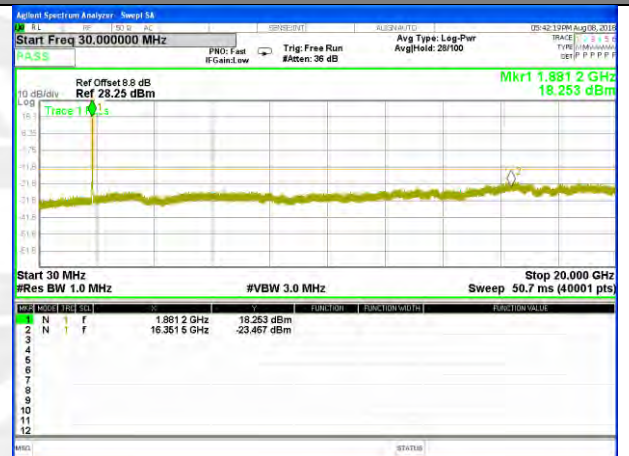

LTE Band 2 / 10MHz /Emission

Lowest Channel / QPSK

Lowest Channel / 16QAM

Middle Channel / QPSK

Middle Channel / 16QAM

Highest Channel / QPSK

Highest Channel / 16QAM

LTE BAND 2

LTE Band 2 / 15MHz /Emission

Lowest Channel / QPSK

Lowest Channel / 16QAM

Middle Channel / QPSK

Middle Channel / 16QAM

Highest Channel / QPSK

Highest Channel / 16QAM

LTE BAND 2

LTE Band 2 / 20MHz /Emission

Lowest Channel / QPSK

Lowest Channel / 16QAM

Middle Channel / QPSK

Middle Channel / 16QAM

Highest Channel / QPSK

Highest Channel / 16QAM

LTE BAND 4