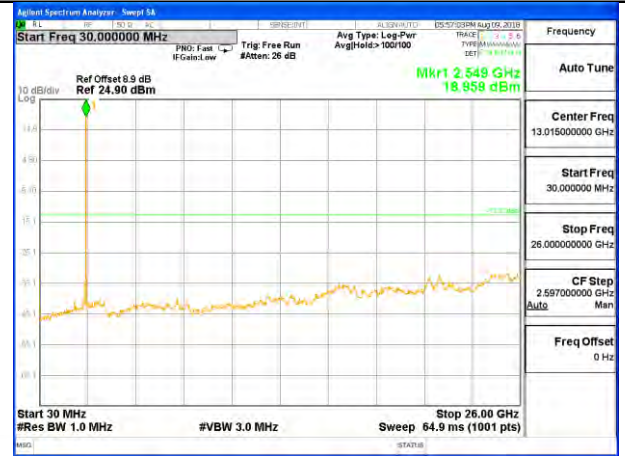

Highest Channel / 16QAM

LTE BAND 26

LTE Band 26 / 15MHz /Emission

Lowest Channel / QPSK

Lowest Channel / 16QAM

Middle Channel / QPSK

Middle Channel / 16QAM

Highest Channel / QPSK

Highest Channel / 16QAM

LTE BAND 41

LTE Band 41 / 5MHz /Emission

Lowest Channel / QPSK

Lowest Channel / 16QAM

Middle Channel / QPSK

Middle Channel / 16QAM

Highest Channel / QPSK