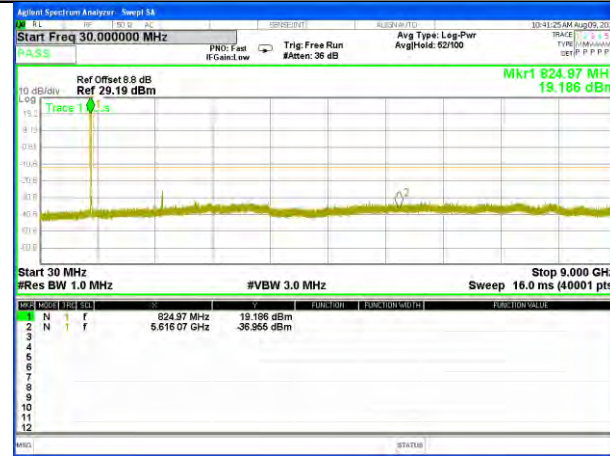

LTE Band 4 / 20MHz /Emission

Lowest Channel / QPSK

Lowest Channel / 16QAM

Middle Channel / QPSK

Middle Channel / 16QAM

Highest Channel / QPSK

Highest Channel / 16QAM

LTE BAND 5

LTE Band 5 / 1.4MHz /Emission

Lowest Channel / QPSK

Lowest Channel / 16QAM

Middle Channel / QPSK

Middle Channel / 16QAM

Highest Channel / QPSK

Highest Channel / 16QAM

LTE BAND 5

LTE Band 5 / 3MHz /Emission

Lowest Channel / QPSK

Lowest Channel / 16QAM

Middle Channel / QPSK

Middle Channel / 16QAM

Highest Channel / QPSK

Highest Channel / 16QAM

LTE BAND 5