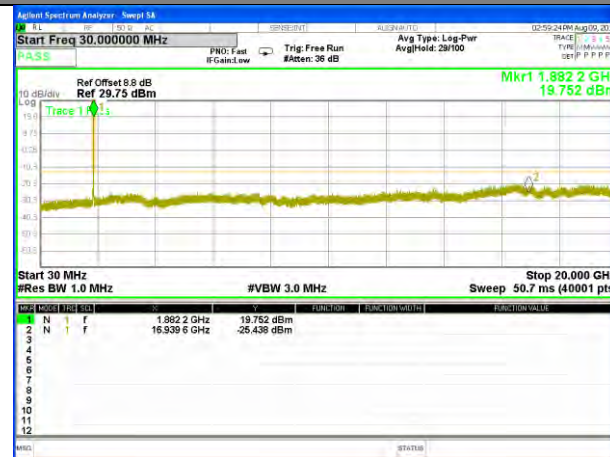

Highest Channel / 16QAM

LTE BAND 25

LTE Band 25/ 5MHz /Emission

Lowest Channel / QPSK

Lowest Channel / 16QAM

Middle Channel / QPSK

Middle Channel / 16QAM

Highest Channel / QPSK

Highest Channel / 16QAM

LTE BAND 25

LTE Band 25 / 10MHz /Emission

Lowest Channel / QPSK

Lowest Channel / 16QAM

Middle Channel / QPSK

Middle Channel / 16QAM

Highest Channel / QPSK

Highest Channel / 16QAM

LTE BAND 25

LTE Band 25 / 15MHz /Emission

Lowest Channel / QPSK

Lowest Channel / 16QAM

Middle Channel / QPSK

Middle Channel / 16QAM

Highest Channel / QPSK