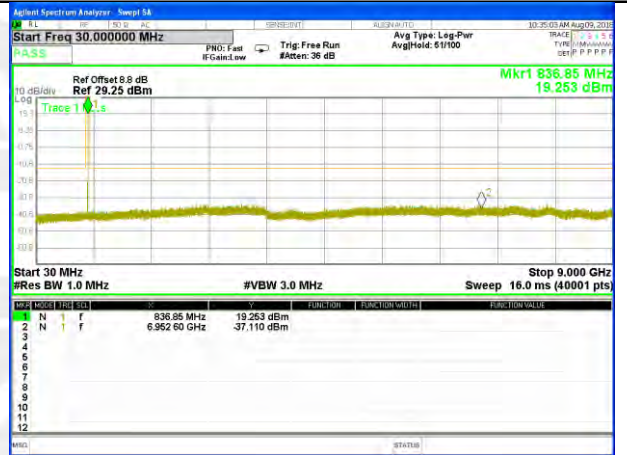

LTE Band 4 / 20MHz /Emission

Lowest Channel / QPSK

Lowest Channel / 16QAM

Middle Channel / QPSK

Middle Channel / 16QAM

Highest Channel / QPSK

Highest Channel / 16QAM

LTE BAND 5

LTE Band 5 / 1.4MHz /Emission

Lowest Channel / QPSK

Lowest Channel / 16QAM

Middle Channel / QPSK

Middle Channel / 16QAM

Highest Channel / QPSK

Highest Channel / 16QAM

LTE BAND 5

LTE Band 5 / 3MHz /Emission

Lowest Channel / QPSK

Lowest Channel / 16QAM

Middle Channel / QPSK

Middle Channel / 16QAM

Highest Channel / QPSK

Highest Channel / 16QAM

LTE BAND 5