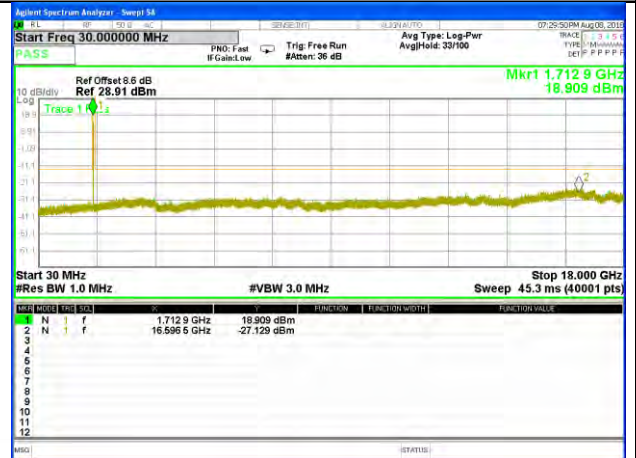

LTE Band 4 / 1.4MHz /Emission

Lowest Channel / QPSK

Lowest Channel / 16QAM

Middle Channel / QPSK

Middle Channel / 16QAM

Highest Channel / QPSK

Highest Channel / 16QAM

LTE BAND 4

LTE Band 4 / 3MHz /Emission

Lowest Channel / QPSK

Lowest Channel / 16QAM

Middle Channel / QPSK

Middle Channel / 16QAM

Highest Channel / QPSK

Highest Channel / 16QAM

LTE BAND 4

LTE Band 4 / 5MHz /Emission

Lowest Channel / QPSK

Lowest Channel / 16QAM

Middle Channel / QPSK

Middle Channel / 16QAM

Highest Channel / QPSK

Highest Channel / 16QAM

LTE BAND 4