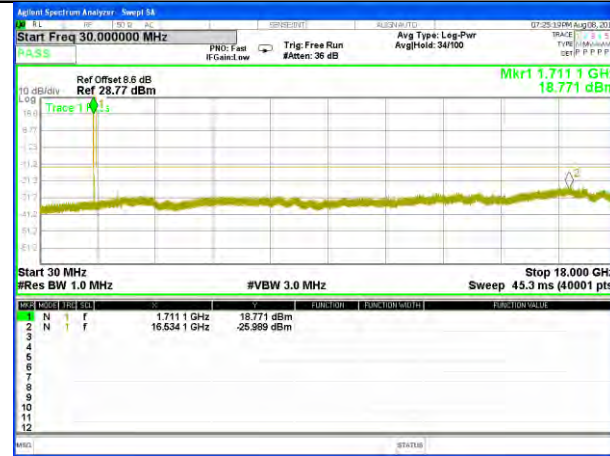

LTE Band 2 / 20MHz /Emission

Lowest Channel / QPSK

Lowest Channel / 16QAM

Middle Channel / QPSK

Middle Channel / 16QAM

Highest Channel / QPSK

Highest Channel / 16QAM

LTE BAND 4

LTE Band 4 / 1.4MHz /Emission

Lowest Channel / QPSK

Lowest Channel / 16QAM

Middle Channel / QPSK

Middle Channel / 16QAM

Highest Channel / QPSK

Highest Channel / 16QAM

LTE BAND 4

LTE Band 4 / 3MHz /Emission

Lowest Channel / QPSK

Lowest Channel / 16QAM

Middle Channel / QPSK

Middle Channel / 16QAM

Highest Channel / QPSK

Highest Channel / 16QAM

LTE BAND 4