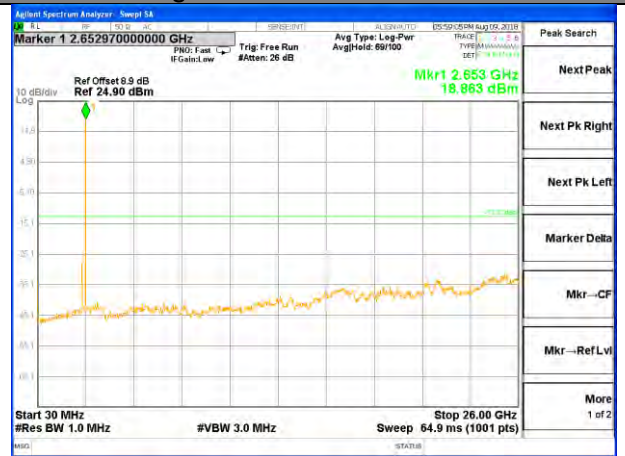

Highest Channel / 16QAM