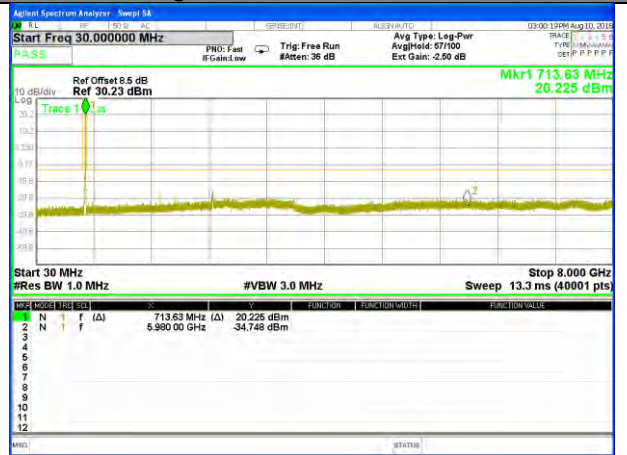

LTE Band12 / 10MHz /Emission

Lowest Channel / QPSK

Lowest Channel / 16QAM

Middle Channel / QPSK

Middle Channel / 16QAM

Highest Channel / QPSK

Highest Channel / 16QAM

LTE BAND 13

LTE Band 13 / 5MHz /Emission

Lowest Channel / QPSK

Lowest Channel / 16QAM

Middle Channel / QPSK

Middle Channel / 16QAM

Highest Channel / QPSK

Highest Channel / 16QAM

LTE BAND 13