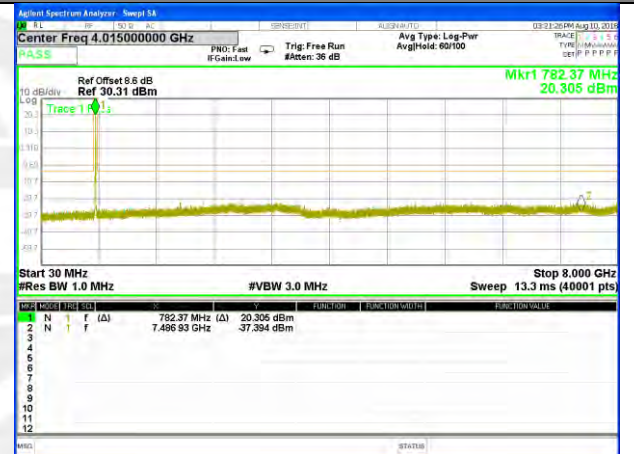

LTE Band12 / 10MHz /Emission

Lowest Channel / QPSK

Lowest Channel / 16QAM

Middle Channel / QPSK

Middle Channel / 16QAM

Highest Channel / QPSK

Highest Channel / 16QAM

LTE BAND 13

LTE Band 13 / 5MHz /Emission

Lowest Channel / QPSK

Lowest Channel / 16QAM

Middle Channel / QPSK

Middle Channel / 16QAM

Highest Channel / QPSK

Highest Channel / 16QAM

LTE BAND 13

LTE Band 13 / 10MHz /Emission

LTE BAND 17

LTE Band 17 / 5MHz /Emission

Lowest Channel / QPSK

Lowest Channel / 16QAM

Middle Channel / QPSK

Middle Channel / 16QAM

Highest Channel / QPSK