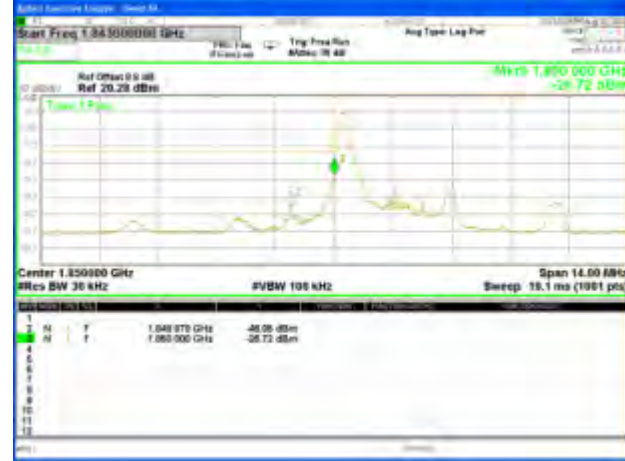

# CONDUCTED BAND EDGE

LTE band 2

LTE band 2

LTE band 2

LTE Band 2 / 3MHz / QPSK

Lowest Band Edge / 1 RB

Highest Band Edge / 1 RB

Lowest Band Edge / Full RB

Highest Band Edge / Full RB

LTE band 2

LTE band 2

LTE Band 2 / 5MHz / QPSK

Lowest Band Edge / 1 RB

Highest Band Edge / 1 RB

Lowest Band Edge / Full RB

Highest Band Edge / Full RB