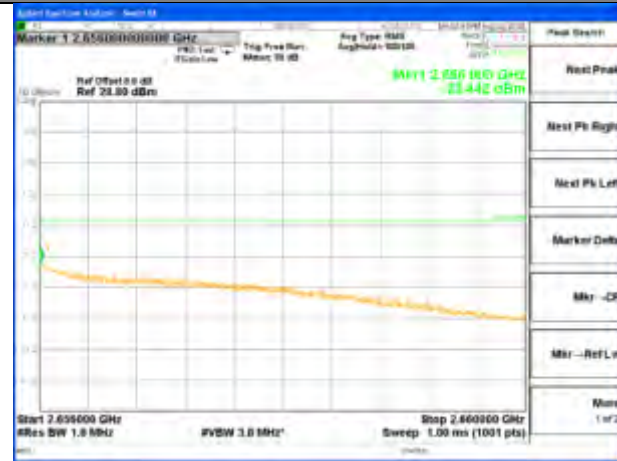

2656-2660MHz