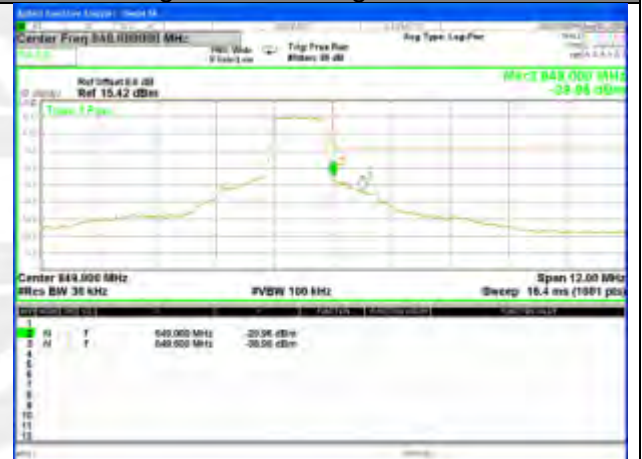

LTE band 4

LTE Band 4 / 20MHz /16QAM

Lowest Band Edge / 1 RB

Highest Band Edge / 1 RB

Lowest Band Edge / Full RB

Highest Band Edge / Full RB

LTE band 5

LTE Band 5 / 1.4MHz / QPSK

Lowest Band Edge / 1 RB

Highest Band Edge / 1 RB

Lowest Band Edge / Full RB

Highest Band Edge / Full RB

LTE band 5

LTE Band 5 / 1.4MHz / 16QAM

Lowest Band Edge / 1 RB

Highest Band Edge / 1 RB

Lowest Band Edge / Full RB

Highest Band Edge / Full RB

LTE band 5

LTE band 5

LTE Band 5 / 3MHz / 16QAM

Lowest Band Edge / 1 RB

Highest Band Edge / 1 RB

Lowest Band Edge / Full RB

Highest Band Edge / Full RB

LTE band 5

LTE Band 5 / 5MHz / QPSK

Lowest Band Edge / 1 RB

Highest Band Edge / 1 RB

Lowest Band Edge / Full RB

Highest Band Edge / Full RB

LTE band 5