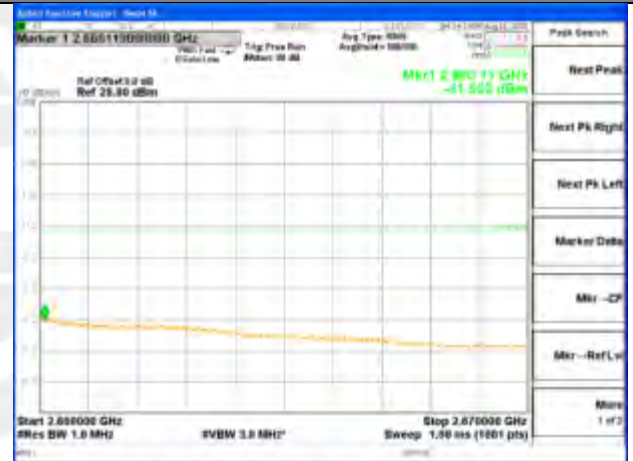

2660-2670MHz