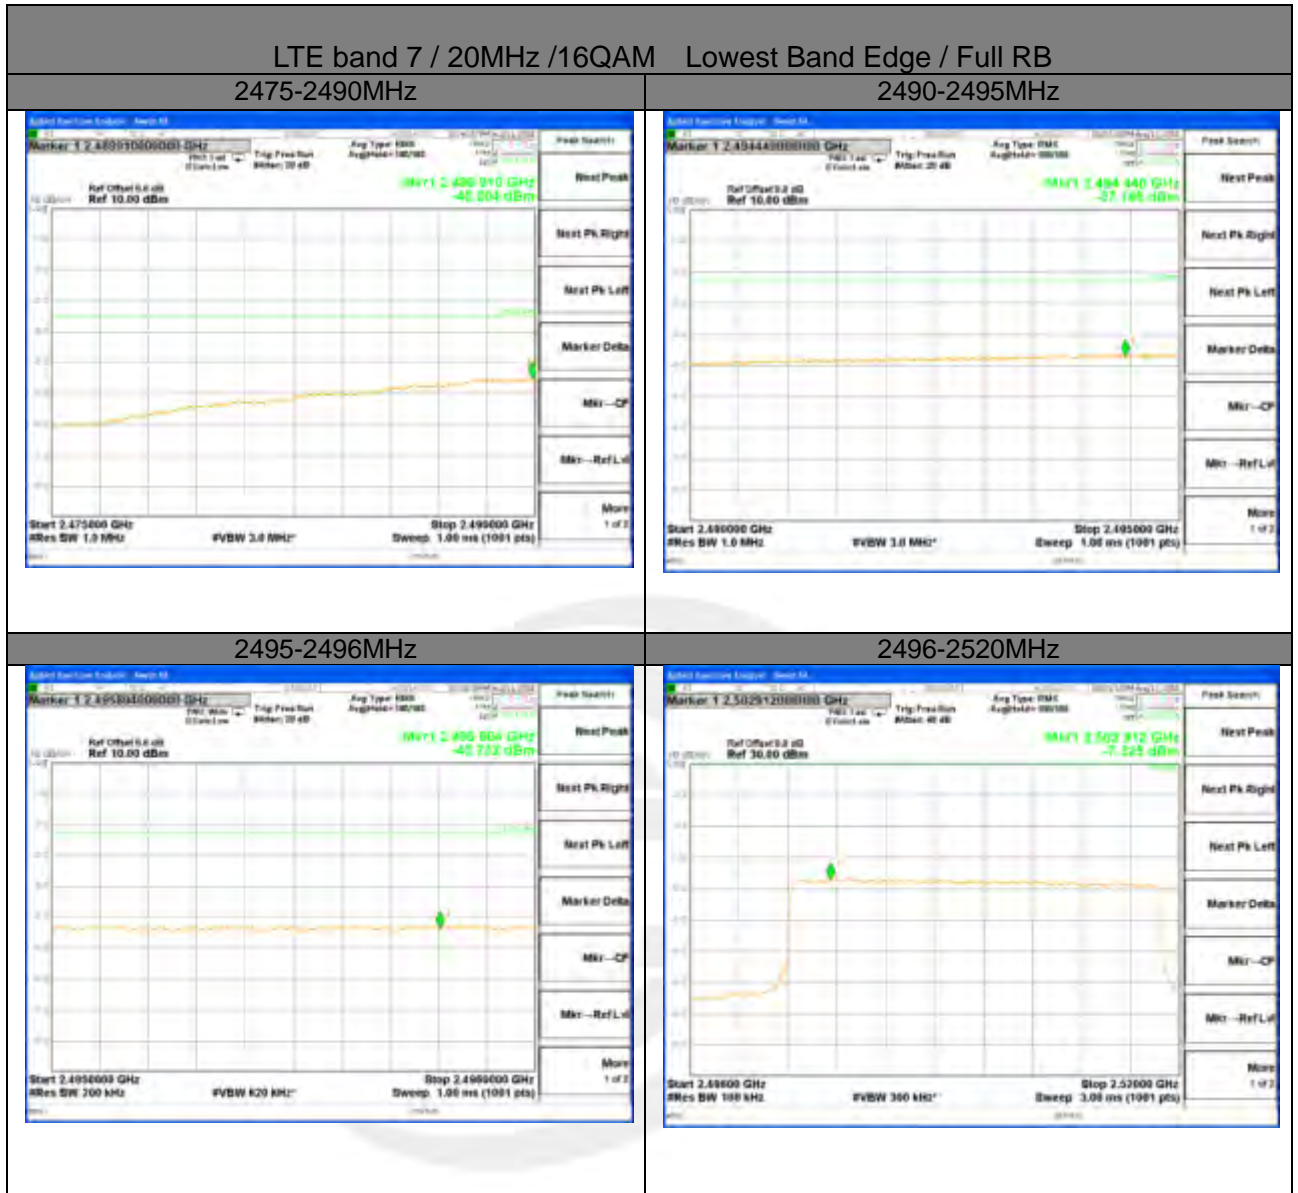

2571-2575MHz

2575-2590MHz

2590-2595MHz

LTE BAND 7

LTE BAND 7

LTE band 7 / 20MHz /16QAM Highest Band Edge / 1 RB

2550-2570MHz

2570-2571MHz

2571-2575MHz

2575-2590MHz

2590-2595MHz

LTE BAND 7

LTE BAND 7

LTE band 7 / 20MHz /16QAM Highest Band Edge / Full RB

2550-2570MHz

2570-2571MHz

2571-2575MHz

2575-2590MHz

2590-2595MHz

LTE band 12

LTE band 12

LTE Band 12 / 1.4MHz /16QAM

Lowest Band Edge / 1 RB

Highest Band Edge / 1 RB

Lowest Band Edge / Full RB

Highest Band Edge / Full RB

LTE band 12

LTE Band 12 / 3MHz /QPSK

Lowest Band Edge / 1 RB

Highest Band Edge / 1 RB

Lowest Band Edge / Full RB

Highest Band Edge / Full RB