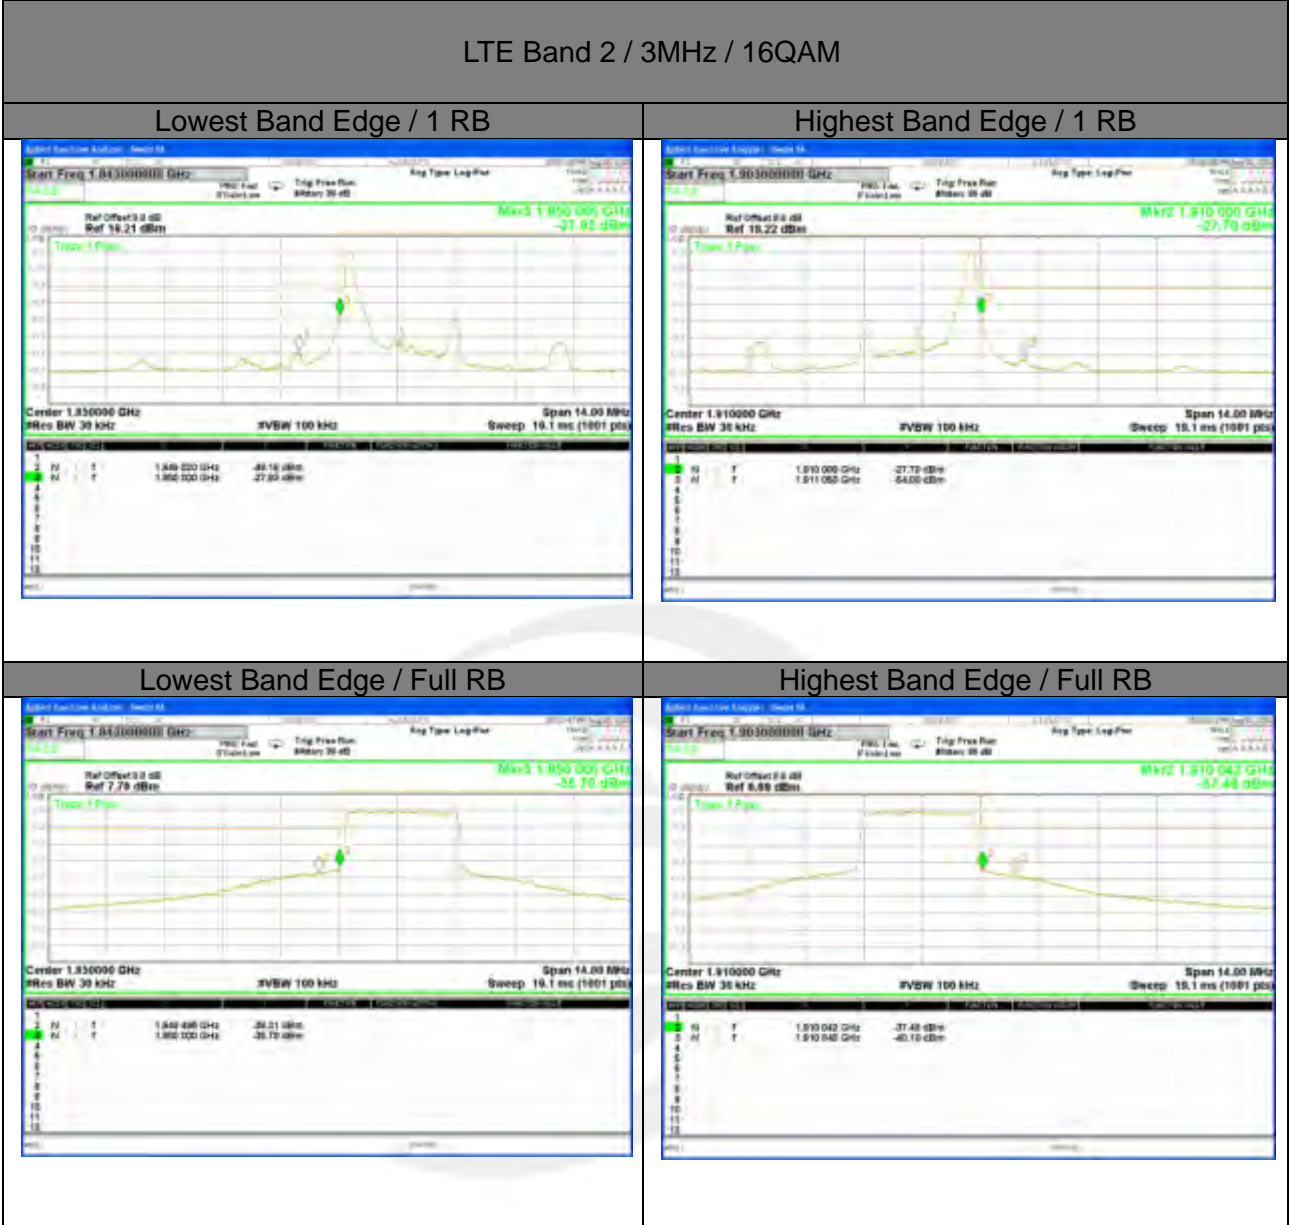

# CONDUCTED BAND EDGE

LTE band 2

LTE band 2

LTE band 2

LTE Band 2 / 3MHz / QPSK

Lowest Band Edge / 1 RB

Highest Band Edge / 1 RB

Lowest Band Edge / Full RB

Highest Band Edge / Full RB

LTE band 2

LTE band 2

LTE Band 2 / 5MHz / QPSK

Lowest Band Edge / 1 RB

Highest Band Edge / 1 RB

Lowest Band Edge / Full RB

Highest Band Edge / Full RB

LTE band 2

LTE Band 2 / 5MHz / 16QAM

Lowest Band Edge / 1 RB Highest Band Edge / 1 RB

Lowest Band Edge / Full RB Highest Band Edge / Full RB

LTE band 2

LTE Band 2 / 10MHz / QPSK

Lowest Band Edge / 1 RB      Highest Band Edge / 1 RB

Lowest Band Edge / Full RB

Highest Band Edge / Full RB

LTE band 2

LTE Band 2 / 10MHz /16QAM

Lowest Band Edge / 1 RB Highest Band Edge / 1 RB

Lowest Band Edge / Full RB Highest Band Edge / Full RB

LTE band 2