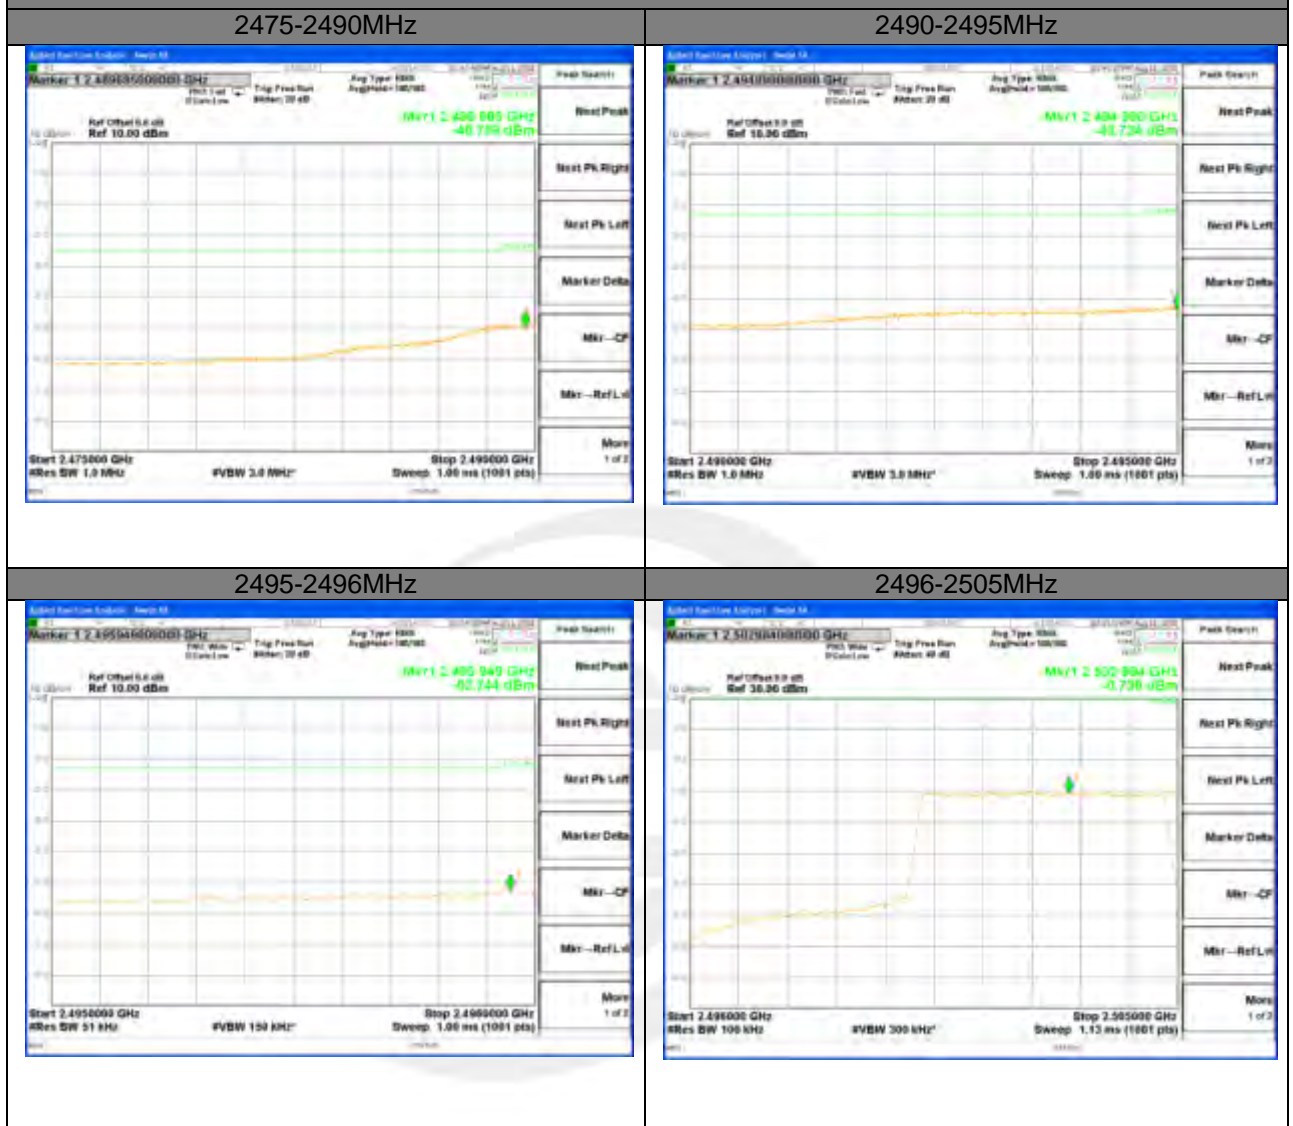

LTE band 5

LTE band 5

LTE Band 5 / 10MHz /16QAM

Lowest Band Edge / 1 RB

Highest Band Edge / 1 RB

Lowest Band Edge / Full RB

Highest Band Edge / Full RB

LTE band 7

LTE band 7 / 5MHz /QPSK Lowest Band Edge / 1 RB

2475-2490MHz

2490-2495MHz

2495-2496MHz

2496-2505MHz

LTE band 7

LTE band 7 / 5MHz /QPSK Highest Band Edge / 1 RB

2565-2570MHz

2570-2571MHz

2571-2575MHz

2575-2576MHz

2576-2595MHz

LTE band 7

LTE band 7 / 5MHz /QPSK    Lowest Band Edge / Full RB

LTE band 7

LTE band 7 / 5MHz /QPSK Highest Band Edge / Full RB

2565-2570MHz

2570-2571MHz

2571-2575MHz

2575-2576MHz

2576-2595MHz

LTE BAND 7

LTE BAND 7

LTE band 7 / 5MHz /16QAM Highest Band Edge / 1 RB