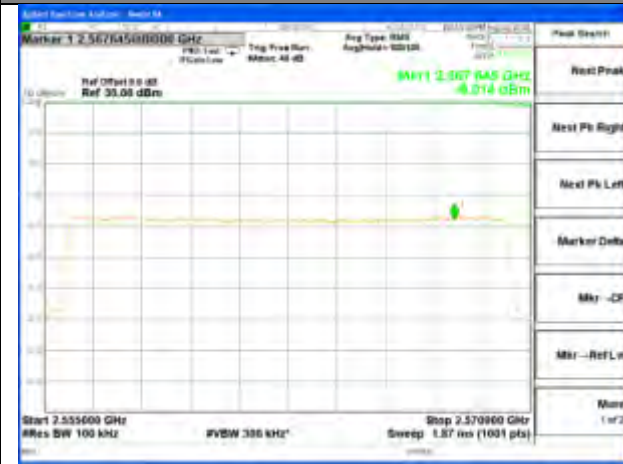

LTE BAND 7

LTE band 7 / 15MHz /16QAM Highest Band Edge / Full RB

2555-2570MHz