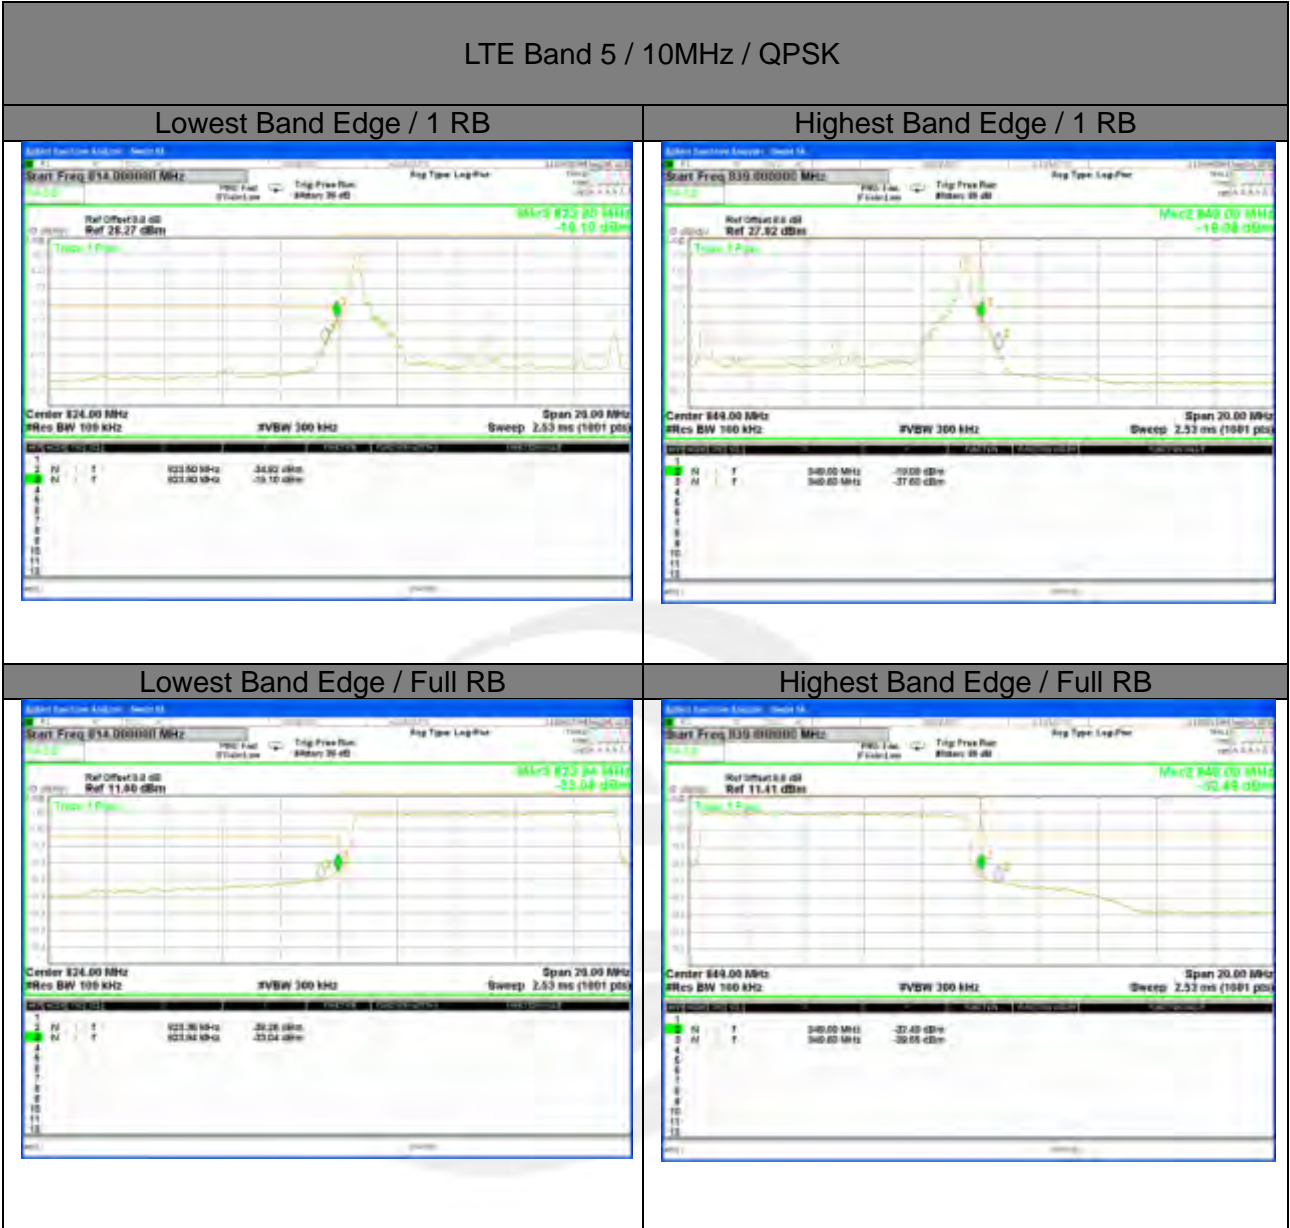

Lowest Band Edge / Full RB

Highest Band Edge / Full RB

LTE band 5

LTE band 5

LTE Band 5 / 3MHz / 16QAM

Lowest Band Edge / 1 RB

Highest Band Edge / 1 RB

Lowest Band Edge / Full RB

Highest Band Edge / Full RB

LTE band 5

LTE Band 5 / 5MHz / QPSK

Lowest Band Edge / 1 RB

Highest Band Edge / 1 RB

Lowest Band Edge / Full RB

Highest Band Edge / Full RB

LTE band 5

LTE band 5

LTE band 5

LTE Band 5 / 10MHz /16QAM

Lowest Band Edge / 1 RB

Highest Band Edge / 1 RB

Lowest Band Edge / Full RB

Highest Band Edge / Full RB

LTE band 7

LTE band 7 / 5MHz /QPSK Lowest Band Edge / 1 RB

2475-2490MHz

2490-2495MHz

2495-2496MHz

2496-2505MHz

LTE band 7

LTE band 7 / 5MHz /QPSK Highest Band Edge / 1 RB

2565-2570MHz