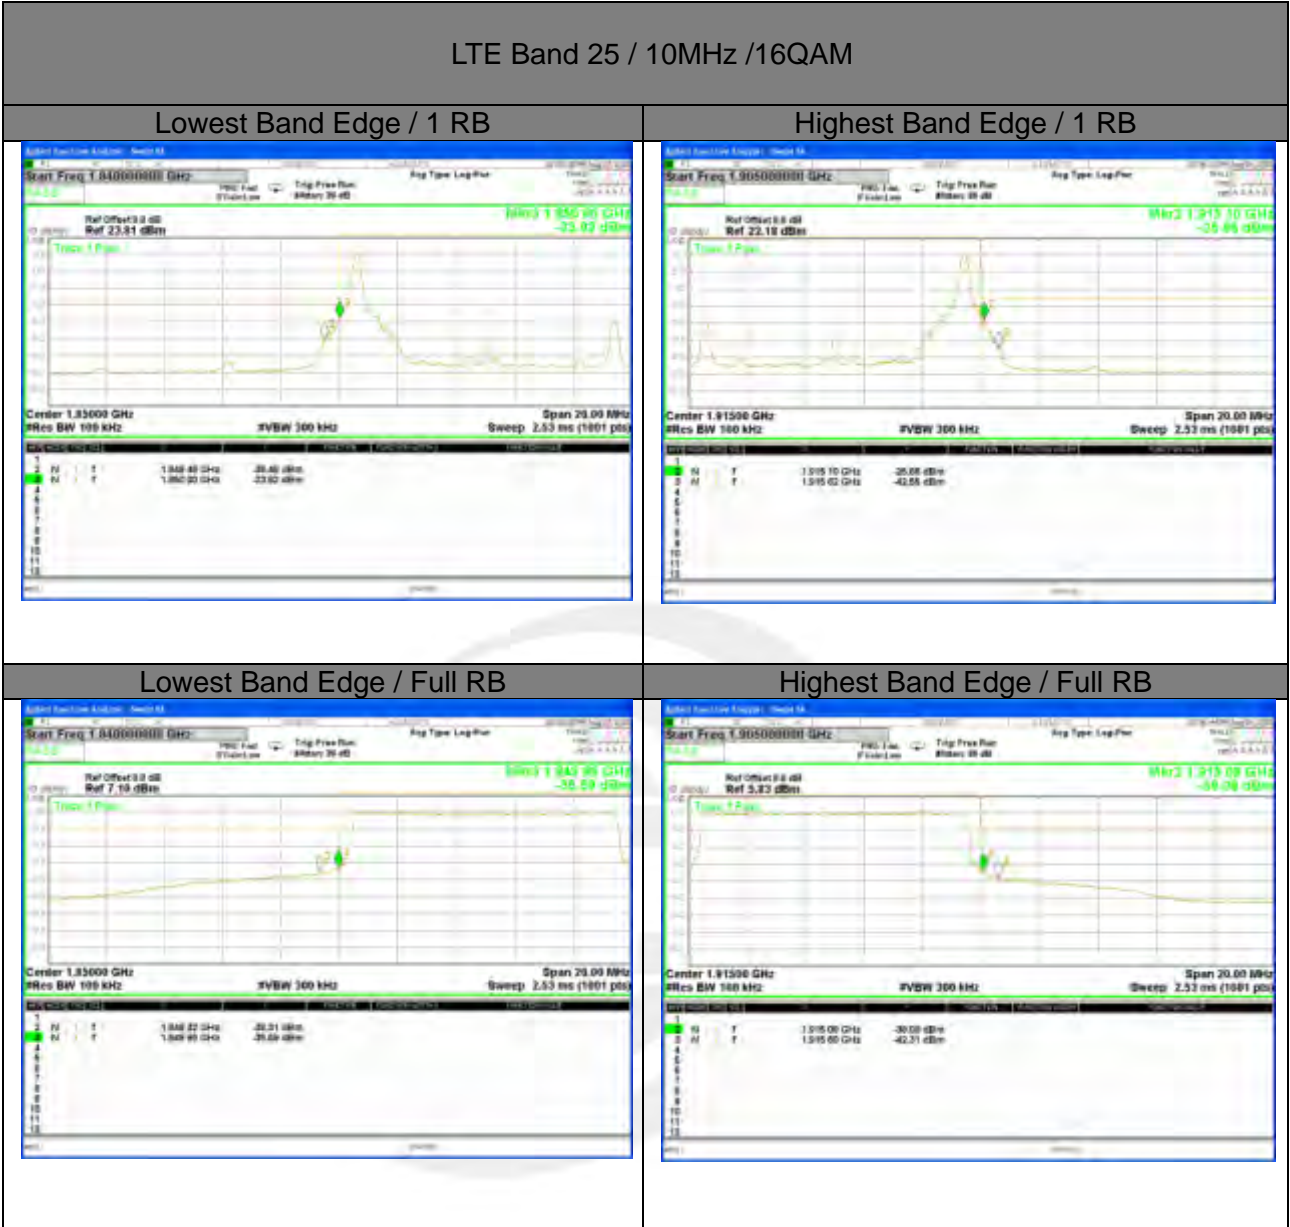

Highest Band Edge / Full RB

LTE band 25

LTE band 25

LTE band 25

LTE Band 25 / 5MHz / QPSK

Lowest Band Edge / 1 RB

Highest Band Edge / 1 RB

Lowest Band Edge / Full RB

Highest Band Edge / Full RB

LTE band 25

LTE Band 25 / 5MHz / 16QAM

LTE band 25

LTE Band 25 / 10MHz / QPSK

Lowest Band Edge / 1 RB      Highest Band Edge / 1 RB

Lowest Band Edge / Full RB

Highest Band Edge / Full RB

LTE band 25

LTE band 25

LTE band 25

LTE Band 25 / 15MHz /16QAM

Lowest Band Edge / 1 RB

Highest Band Edge / 1 RB

Lowest Band Edge / Full RB

Highest Band Edge / Full RB

LTE band 25

LTE band 25

LTE Band 25 / 20MHz /16QAM

Lowest Band Edge / 1 RB

Highest Band Edge / 1 RB

Lowest Band Edge / Full RB

Highest Band Edge / Full RB

LTE band 26