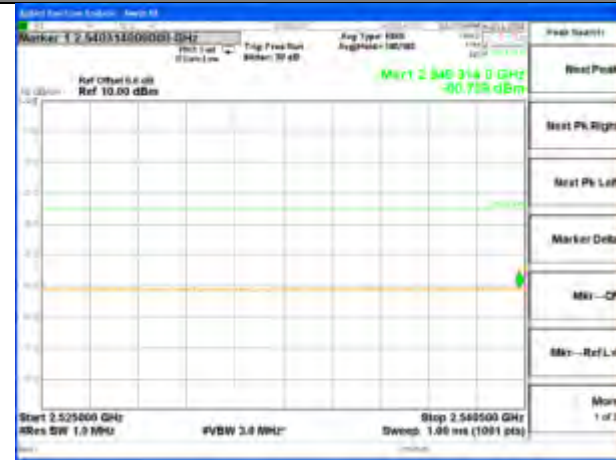

LTE band 41

LTE band 41 / 5MHz /QPSK Lowest Band Edge / Full RB

2525-2540.5MHz