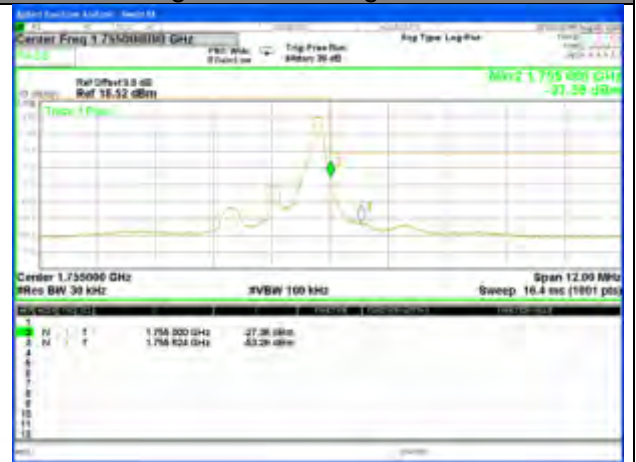

LTE Band 2 / 15MHz /QPSK

Lowest Band Edge / 1 RB Highest Band Edge / 1 RB

Lowest Band Edge / Full RB

Highest Band Edge / Full RB

LTE band 2

LTE band 2

LTE Band 2 / 20MHz /QPSK

Lowest Band Edge / 1 RB

Highest Band Edge / 1 RB

Lowest Band Edge / Full RB

Highest Band Edge / Full RB

LTE band 2

LTE band 4

LTE Band 4 / 1.4MHz /QPSK

LTE band 4

LTE Band 4 / 1.4MHz /16QAM

Lowest Band Edge / 1 RB

Highest Band Edge / 1 RB

Lowest Band Edge / Full RB

Highest Band Edge / Full RB

LTE band 4

LTE band 4

LTE band 4

LTE band 4