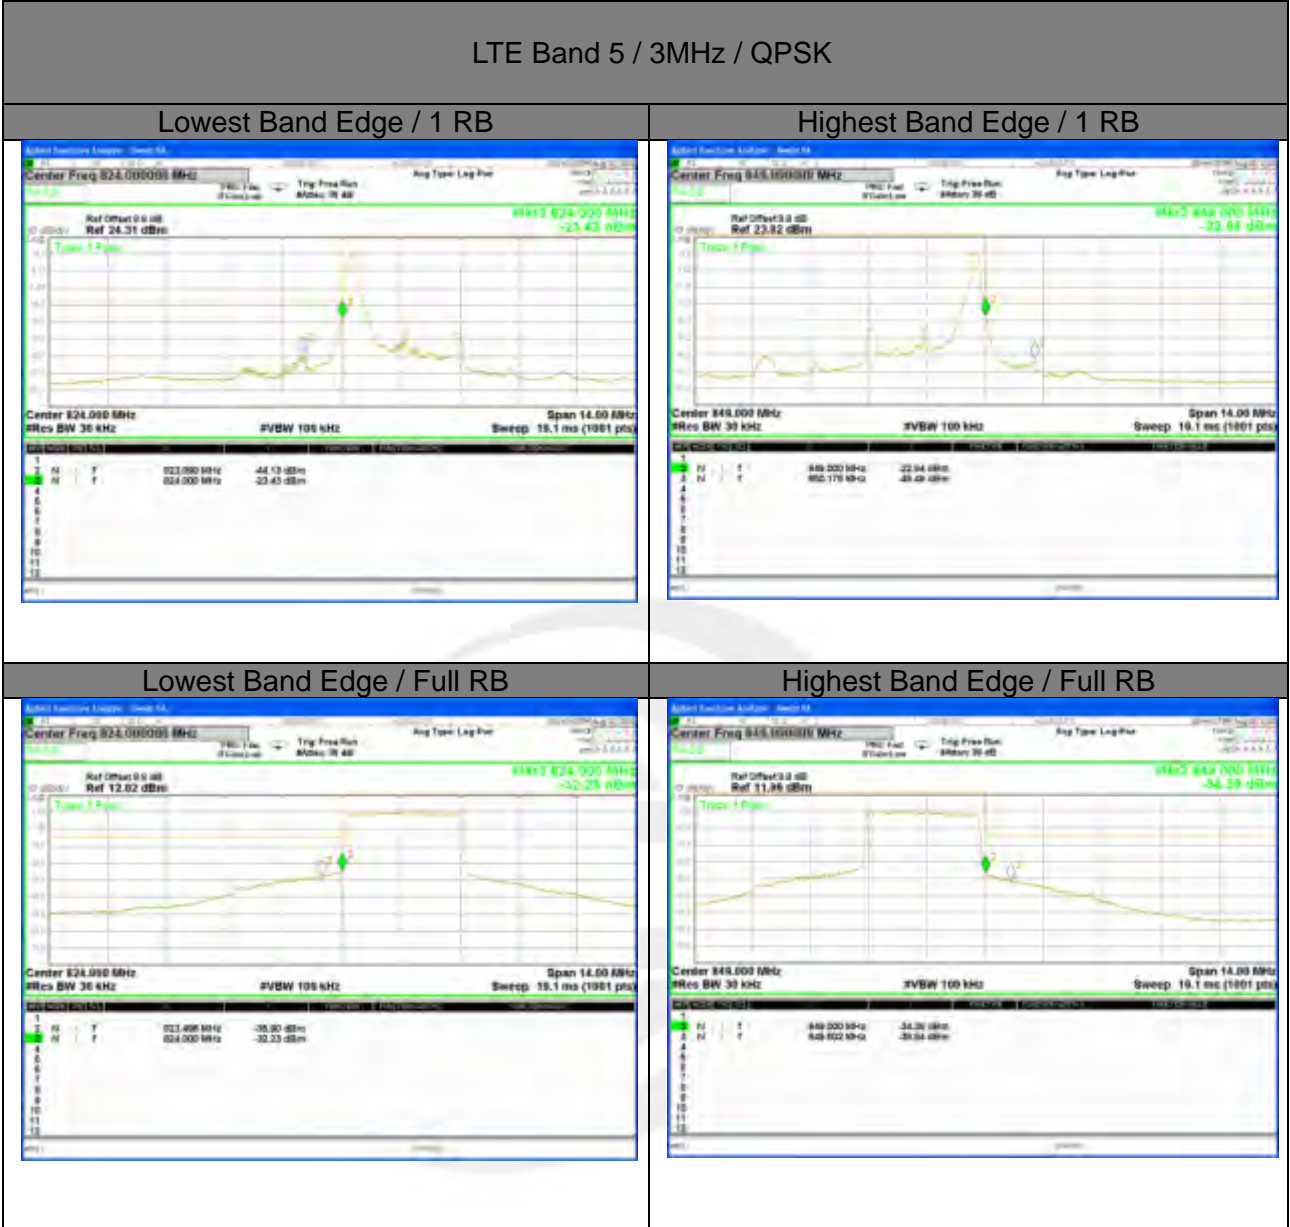

LTE band 4

LTE Band 4 / 20MHz /16QAM

Lowest Band Edge / 1 RB

Highest Band Edge / 1 RB

Lowest Band Edge / Full RB

Highest Band Edge / Full RB

LTE band 5

LTE Band 5 / 1.4MHz / QPSK

Lowest Band Edge / 1 RB

Highest Band Edge / 1 RB

Lowest Band Edge / Full RB

Highest Band Edge / Full RB

LTE band 5

LTE Band 5 / 1.4MHz / 16QAM

Lowest Band Edge / 1 RB

Highest Band Edge / 1 RB

Lowest Band Edge / Full RB

Highest Band Edge / Full RB

LTE band 5

LTE band 5

LTE Band 5 / 3MHz / 16QAM

Lowest Band Edge / 1 RB

Highest Band Edge / 1 RB

Lowest Band Edge / Full RB

Highest Band Edge / Full RB

LTE band 5

LTE Band 5 / 5MHz / QPSK

Lowest Band Edge / 1 RB

Highest Band Edge / 1 RB

Lowest Band Edge / Full RB

Highest Band Edge / Full RB

LTE band 5