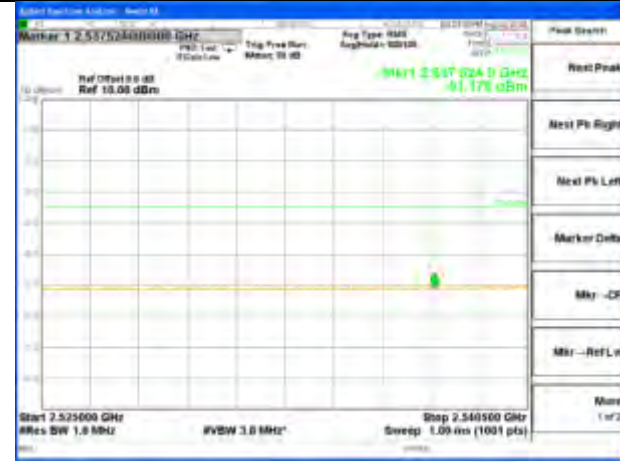

LTE band 41

LTE band 41 / 15MHz /QPSK Lowest Band Edge / 1 RB

2525-2540.5MHz