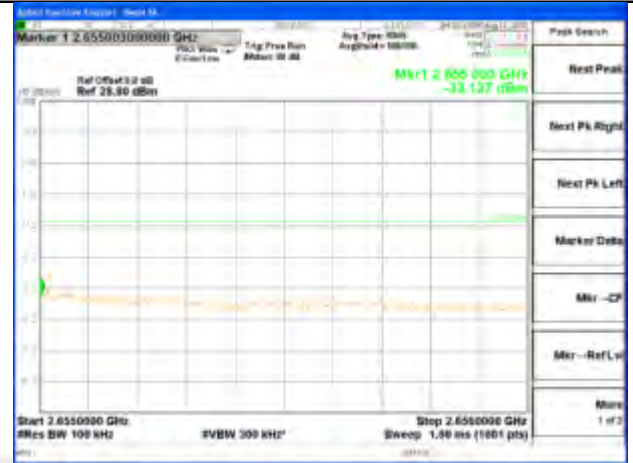

2525-2540.5MHz

2540.5-2545MHz

2545-2555MHz

2555-2576MHz

LTE band 41

LTE band 41 / 5MHz /QPSK Highest Band Edge / Full RB

2630-2655MHz

2655-2656MHz