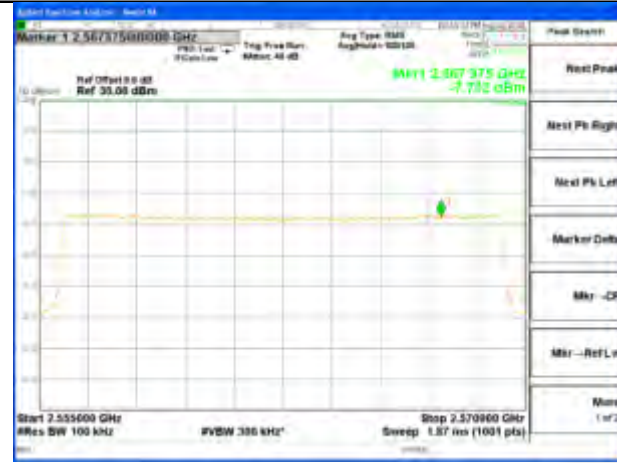

LTE band 7

LTE band 7 / 15MHz /QPSK Highest Band Edge / Full RB

2555-2570MHz