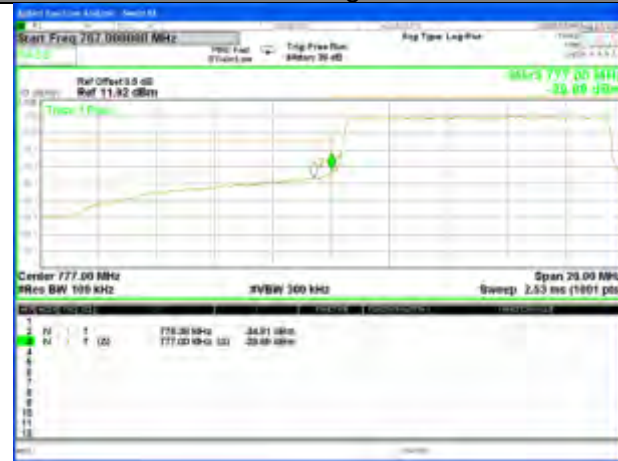

LTE BAND 13

LTE Band 13 / 10MHz /QPSK

Lowest Band Edge / 1 RB

Highest Band Edge / 1 RB

Lowest Band Edge / Full RB

Highest Band Edge / Full RB

LTE BAND 13

LTE Band 13/ 10MHz /16QAM

Lowest Band Edge / 1 RB

Highest Band Edge / 1 RB

Lowest Band Edge / Full RB

Highest Band Edge / Full RB

LTE BAND 17

LTE BAND 17

LTE Band 17 / 5MHz / 16QAM

Lowest Band Edge / 1 RB