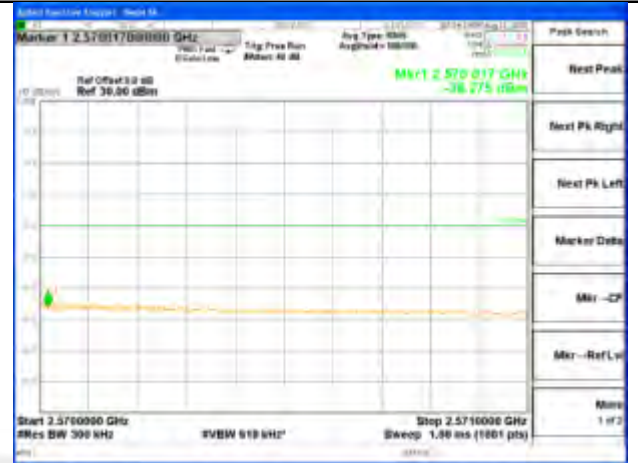

2570-2571MHz