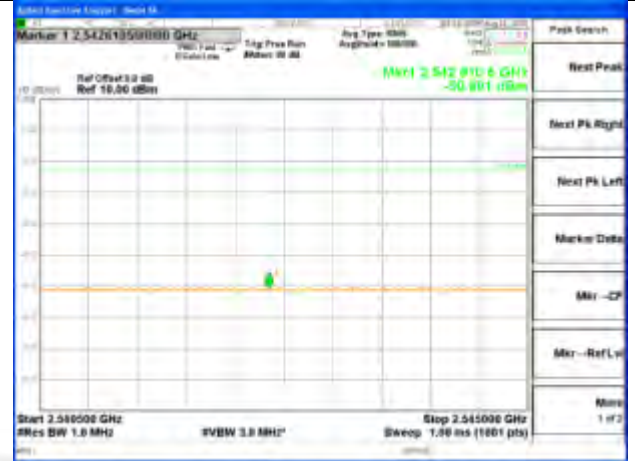

Highest Band Edge / Full RB

LTE band 41

LTE band 41 / 5MHz /QPSK Lowest Band Edge / 1 RB

2525-2540.5MHz

2540.5-2545MHz

2545-2555MHz

2555-2576MHz

LTE band 41