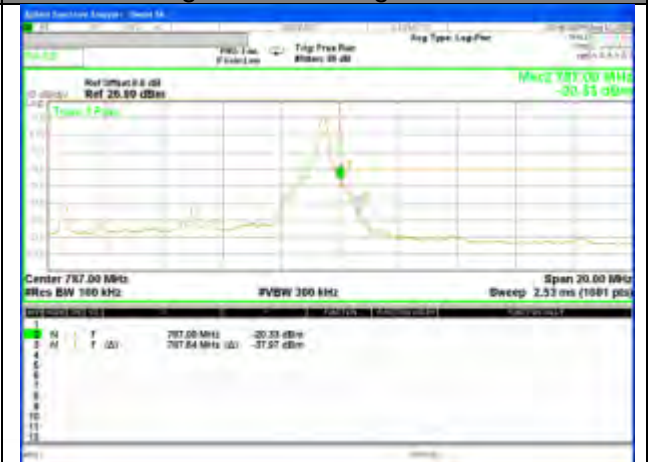

LTE band 12

LTE BAND 13

LTE Band 13 / 5MHz /QPSK

Lowest Band Edge / 1 RB      Highest Band Edge / 1 RB

Lowest Band Edge / Full RB

Highest Band Edge / Full RB

LTE BAND 13

LTE Band 13 / 5MHz / 16QAM

LTE BAND 13

LTE Band 13 / 10MHz /QPSK

Lowest Band Edge / 1 RB

Highest Band Edge / 1 RB

Lowest Band Edge / Full RB

Highest Band Edge / Full RB

LTE BAND 13

LTE Band 13/ 10MHz /16QAM

Lowest Band Edge / 1 RB

Highest Band Edge / 1 RB

Lowest Band Edge / Full RB

Highest Band Edge / Full RB

LTE BAND 17

LTE BAND 17

LTE Band 17 / 5MHz / 16QAM

Lowest Band Edge / 1 RB