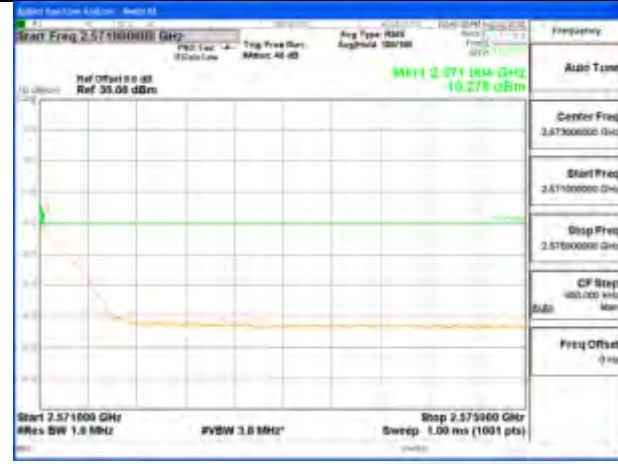

2571-2575MHz