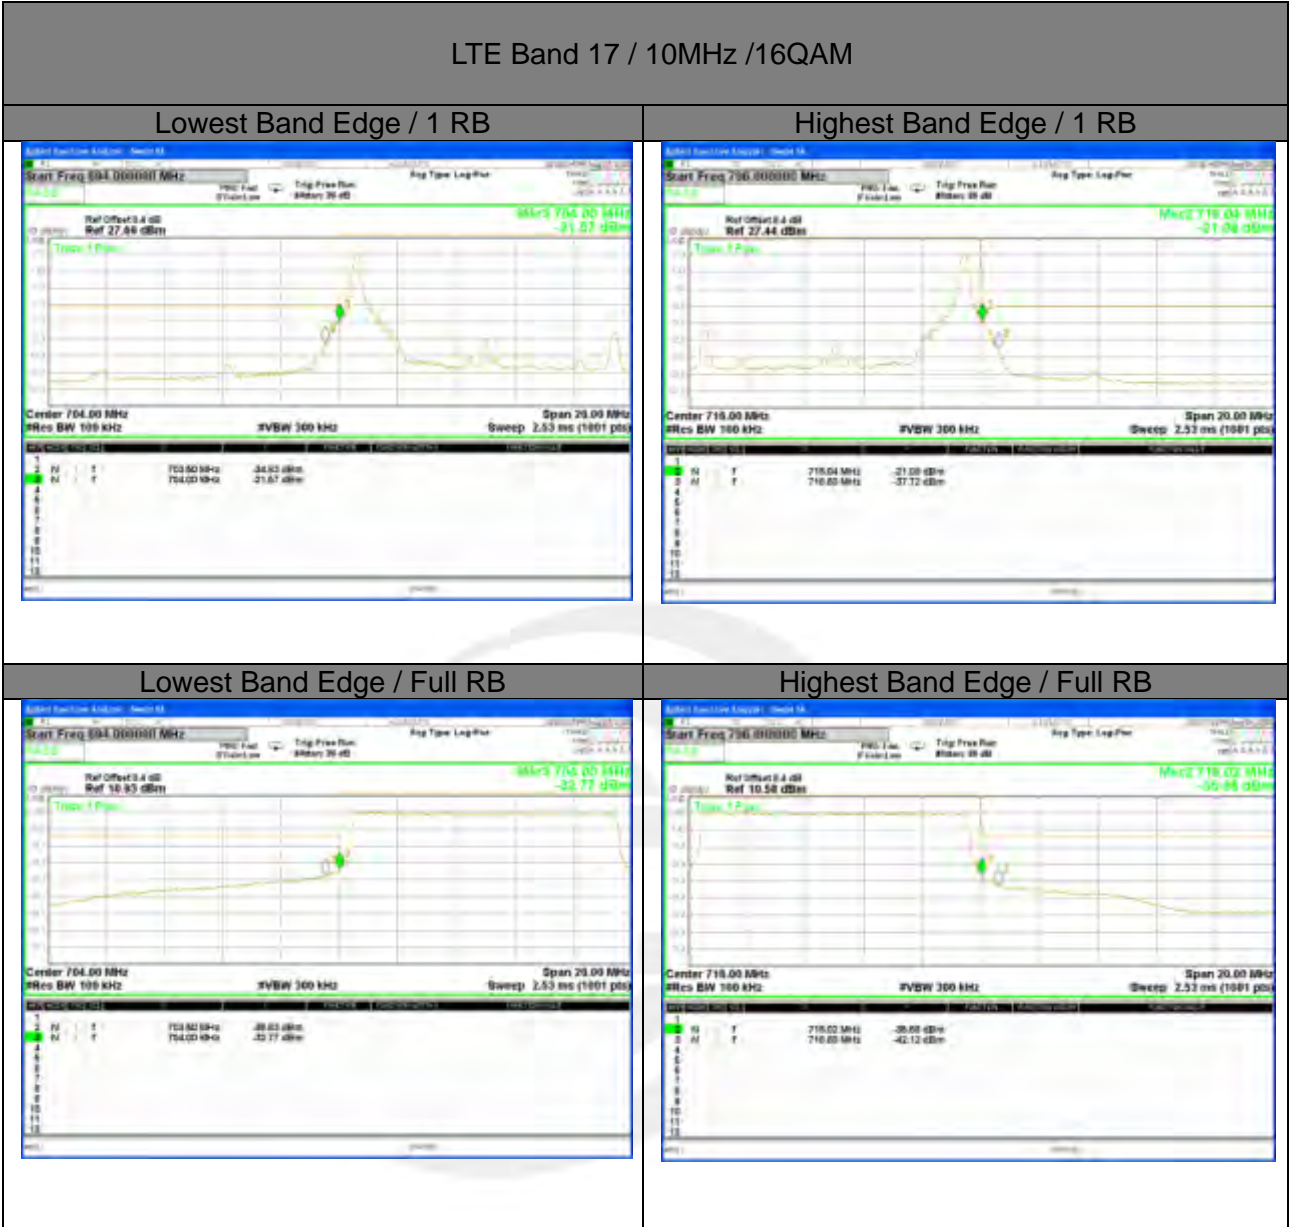

Lowest Band Edge / 1 RB

Highest Band Edge / 1 RB

Lowest Band Edge / Full RB

Highest Band Edge / Full RB

LTE BAND 17

LTE BAND 17

LTE Band 17 / 5MHz / 16QAM

Lowest Band Edge / 1 RB

Highest Band Edge / 1 RB

Lowest Band Edge / Full RB

Highest Band Edge / Full RB

LTE BAND 17

LTE BAND 17

LTE band 25

LTE Band 25 / 1.4MHz / QPSK

Lowest Band Edge / 1 RB

Highest Band Edge / 1 RB

Lowest Band Edge / Full RB

Highest Band Edge / Full RB

LTE band 25

LTE Band 25 / 1.4MHz / 16QAM

Lowest Band Edge / 1 RB

Highest Band Edge / 1 RB

Lowest Band Edge / Full RB

Highest Band Edge / Full RB

LTE band 25

LTE band 25

LTE band 25

LTE Band 25 / 5MHz / QPSK

Lowest Band Edge / 1 RB

Highest Band Edge / 1 RB

Lowest Band Edge / Full RB