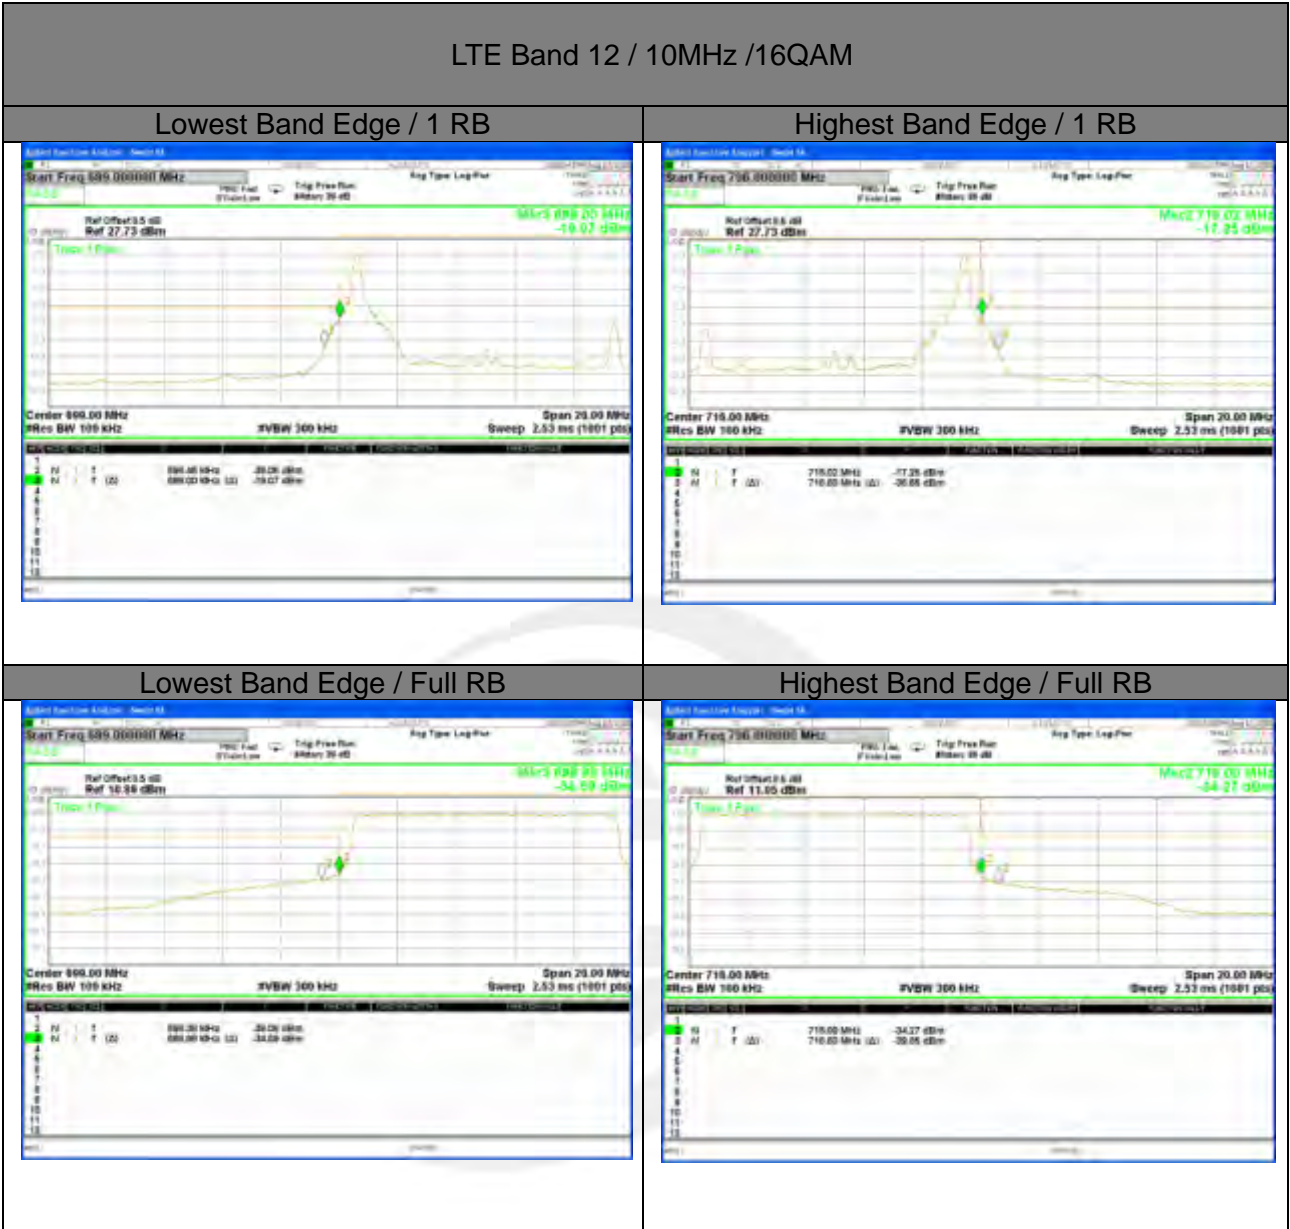

Lowest Band Edge / 1 RB

Highest Band Edge / 1 RB

Lowest Band Edge / Full RB

Highest Band Edge / Full RB

LTE band 12

LTE Band 12 / 5MHz / 16QAM

Lowest Band Edge / 1 RB

Highest Band Edge / 1 RB

Lowest Band Edge / Full RB

Highest Band Edge / Full RB

LTE band 12

LTE Band 12 /10MHz /QPSK

Lowest Band Edge / 1 RB

Highest Band Edge / 1 RB

Lowest Band Edge / Full RB

Highest Band Edge / Full RB

LTE band 12

LTE BAND 13

LTE Band 13 / 5MHz /QPSK

Lowest Band Edge / 1 RB      Highest Band Edge / 1 RB

Lowest Band Edge / Full RB

Highest Band Edge / Full RB

LTE BAND 13

LTE Band 13 / 5MHz / 16QAM

LTE BAND 13

LTE Band 13 / 10MHz /QPSK

Lowest Band Edge / 1 RB

Highest Band Edge / 1 RB

Lowest Band Edge / Full RB

Highest Band Edge / Full RB

LTE BAND 13

LTE Band 13/ 10MHz /16QAM