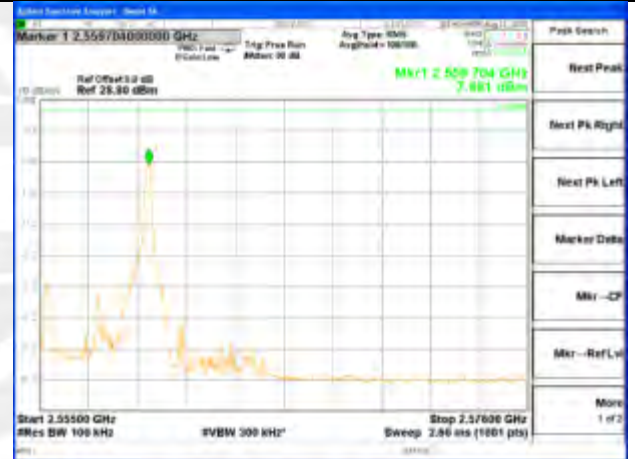

Highest Band Edge / Full RB

LTE band 41

LTE band 41 / 5MHz /QPSK Lowest Band Edge / 1 RB

2525-2540.5MHz

2540.5-2545MHz

2545-2555MHz

2555-2576MHz

LTE band 41