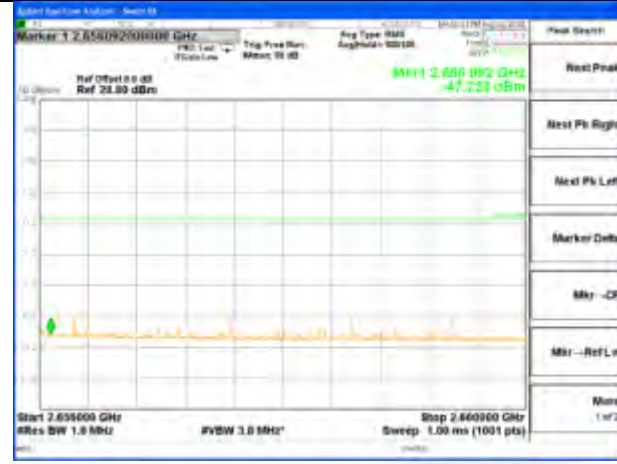

2656-2660MHz