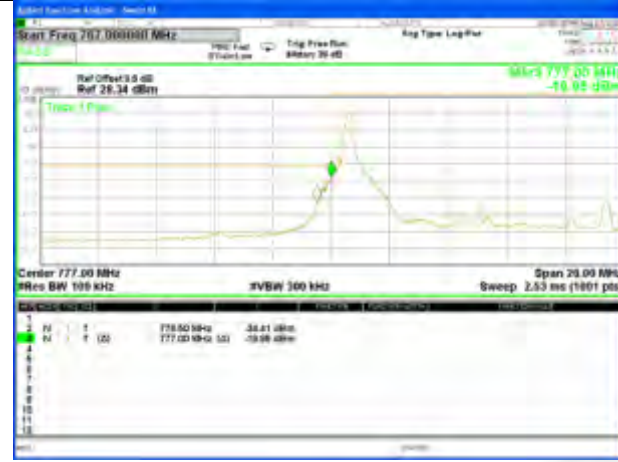

Lowest Band Edge / Full RB

Highest Band Edge / Full RB

LTE band 12

LTE Band 12 /10MHz /QPSK

Lowest Band Edge / 1 RB

Highest Band Edge / 1 RB

Lowest Band Edge / Full RB

Highest Band Edge / Full RB

LTE band 12

LTE BAND 13

LTE Band 13 / 5MHz /QPSK

Lowest Band Edge / 1 RB      Highest Band Edge / 1 RB

Lowest Band Edge / Full RB

Highest Band Edge / Full RB

LTE BAND 13

LTE Band 13 / 5MHz / 16QAM

LTE BAND 13

LTE Band 13 / 10MHz /QPSK

Lowest Band Edge / 1 RB

Highest Band Edge / 1 RB

Lowest Band Edge / Full RB

Highest Band Edge / Full RB

LTE BAND 13

LTE Band 13/ 10MHz /16QAM