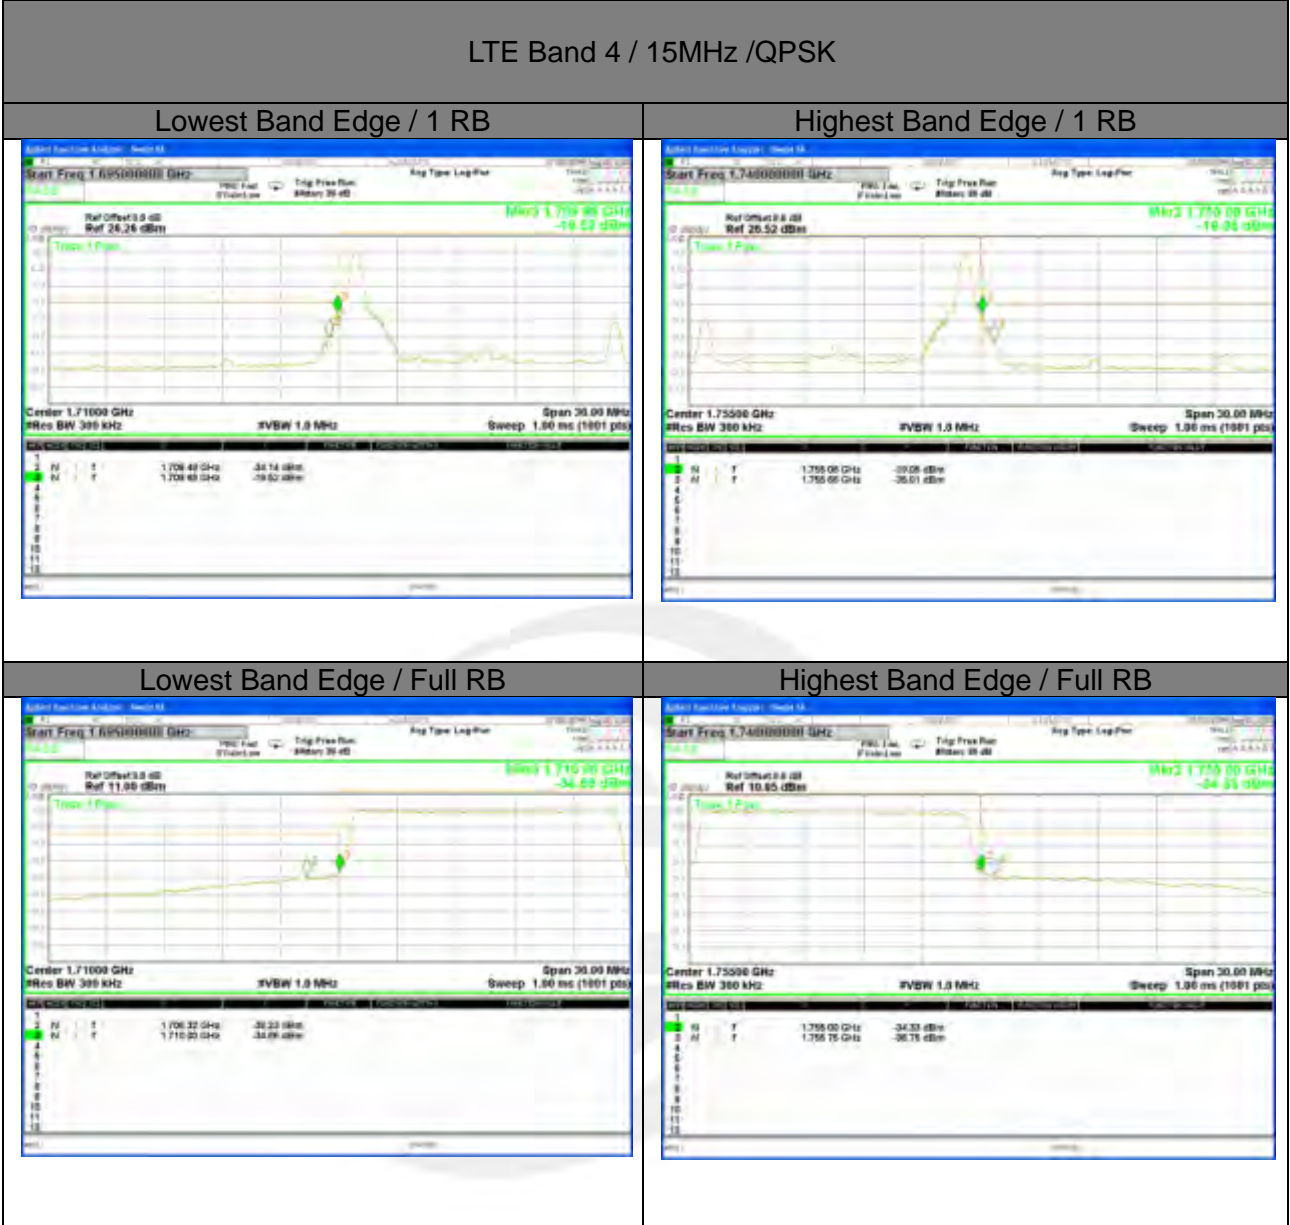

LTE Band 4 / 5MHz / 16QAM

Lowest Band Edge / 1 RB

Highest Band Edge / 1 RB

Lowest Band Edge / Full RB

Highest Band Edge / Full RB

LTE band 4

LTE Band 4 / 10MHz /QPSK

Lowest Band Edge / 1 RB

Highest Band Edge / 1 RB

Lowest Band Edge / Full RB

Highest Band Edge / Full RB

LTE band 4

LTE Band 4 / 10MHz /16QAM

Lowest Band Edge / 1 RB      Highest Band Edge / 1 RB

Lowest Band Edge / Full RB

Highest Band Edge / Full RB

LTE band 4

LTE band 4

LTE Band 4 / 15MHz /16QAM

Lowest Band Edge / 1 RB

Highest Band Edge / 1 RB

Lowest Band Edge / Full RB

Highest Band Edge / Full RB

LTE band 4

LTE band 4

LTE Band 4 / 20MHz /16QAM

Lowest Band Edge / 1 RB

Highest Band Edge / 1 RB

Lowest Band Edge / Full RB

Highest Band Edge / Full RB

LTE band 5

LTE Band 5 / 1.4MHz / QPSK