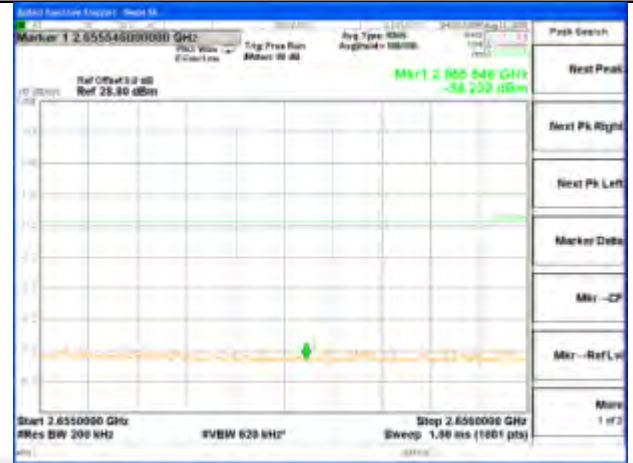

2655-2656MHz