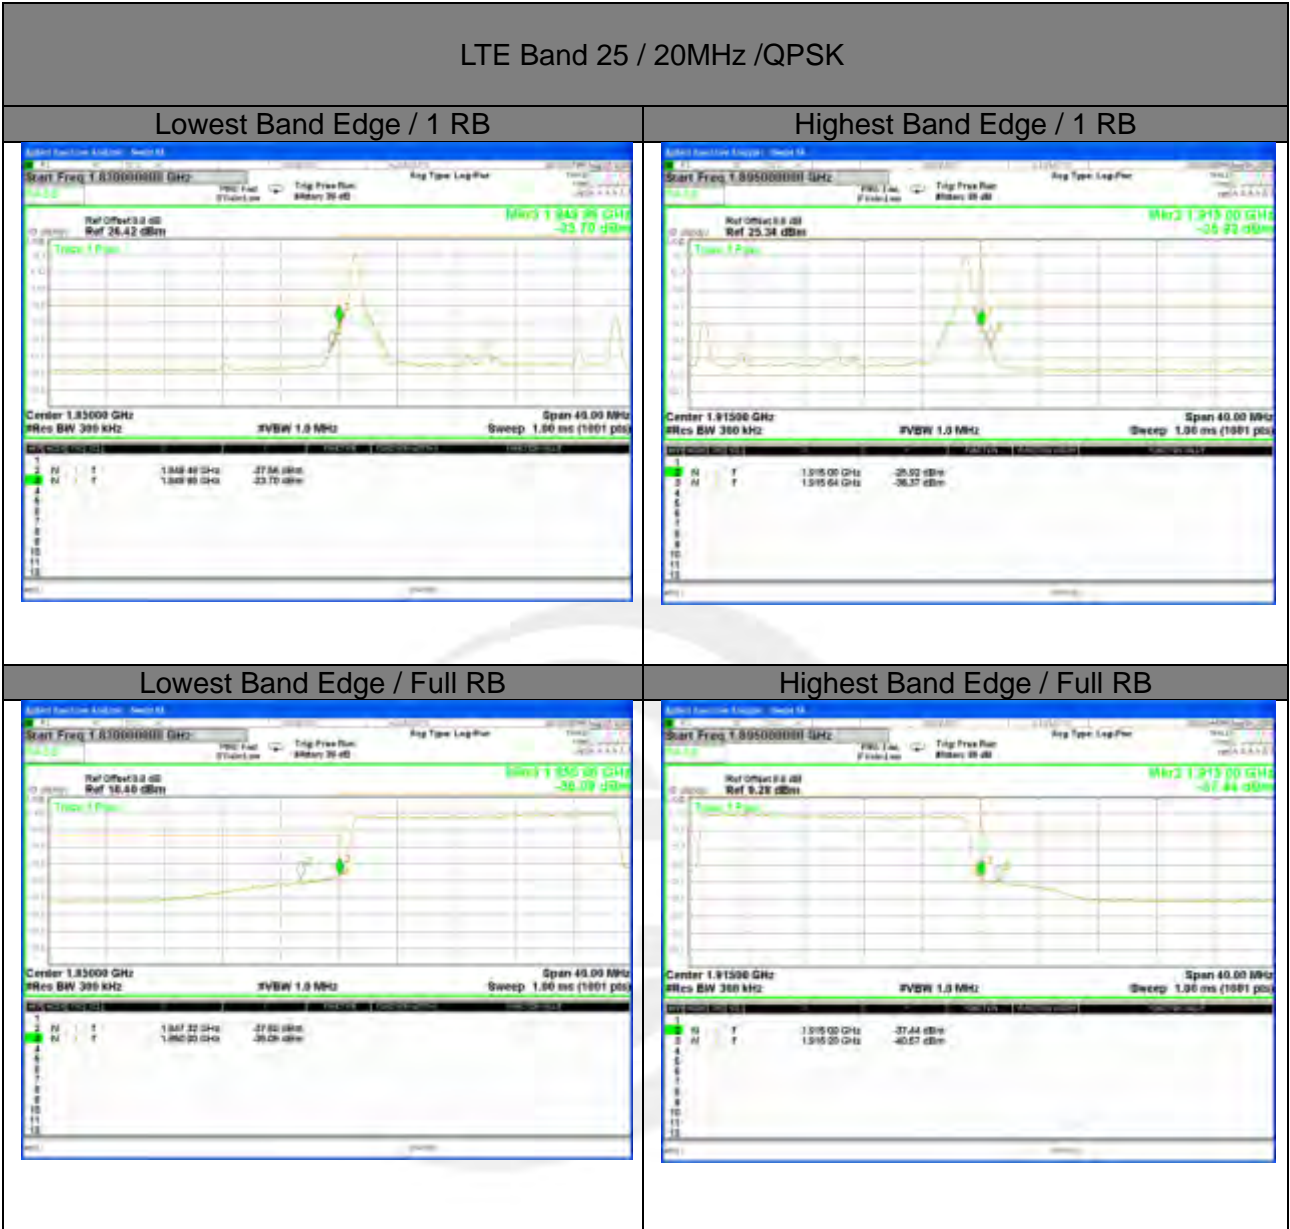

Highest Band Edge / Full RB

LTE band 25

LTE Band 25 / 5MHz / 16QAM

LTE band 25

LTE Band 25 / 10MHz / QPSK

Lowest Band Edge / 1 RB      Highest Band Edge / 1 RB

Lowest Band Edge / Full RB

Highest Band Edge / Full RB

LTE band 25

LTE band 25

LTE band 25

LTE Band 25 / 15MHz /16QAM

Lowest Band Edge / 1 RB

Highest Band Edge / 1 RB

Lowest Band Edge / Full RB

Highest Band Edge / Full RB

LTE band 25

LTE band 25

LTE Band 25 / 20MHz /16QAM

Lowest Band Edge / 1 RB

Highest Band Edge / 1 RB

Lowest Band Edge / Full RB

Highest Band Edge / Full RB

LTE band 26

LTE Band 26 / 1.4MHz / QPSK

Lowest Band Edge / 1 RB

Highest Band Edge / 1 RB

Lowest Band Edge / Full RB

Highest Band Edge / Full RB

LTE band 26

LTE Band 26 / 1.4MHz / 16QAM

Lowest Band Edge / 1 RB