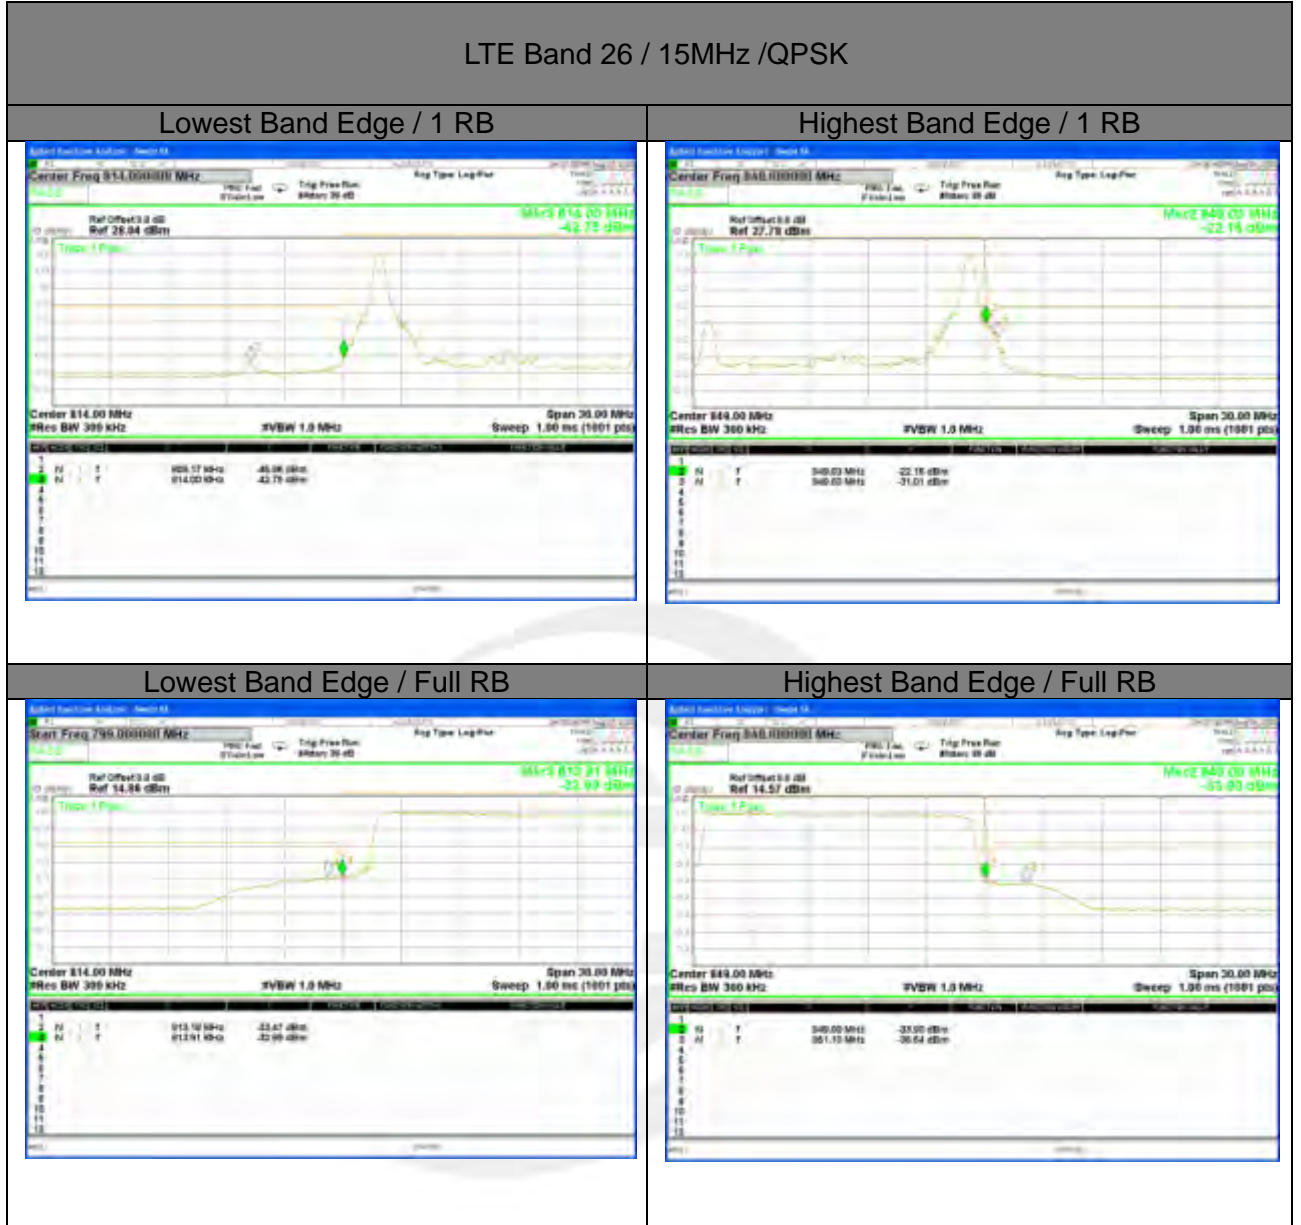

Lowest Band Edge / Full RB

Highest Band Edge / Full RB

LTE band 26

LTE Band 26 / 10MHz / QPSK

LTE band 26

LTE Band 26 / 10MHz /16QAM

Lowest Band Edge / 1 RB

Highest Band Edge / 1 RB

Lowest Band Edge / Full RB

Highest Band Edge / Full RB

LTE band 26

LTE band 26

LTE Band 26 / 15MHz /16QAM

Lowest Band Edge / 1 RB

Highest Band Edge / 1 RB

Lowest Band Edge / Full RB

Highest Band Edge / Full RB

LTE band 41

LTE band 41 / 5MHz /QPSK Lowest Band Edge / 1 RB

2525-2540.5MHz

2540.5-2545MHz

2545-2555MHz

2555-2576MHz

LTE band 41

LTE band 41 / 5MHz /QPSK Highest Band Edge / 1 RB

2630-2655MHz

2655-2656MHz

2656-2660MHz

2660-2670MHz

2670-2689MHz

LTE band 41

LTE band 41 / 5MHz /QPSK Lowest Band Edge / Full RB