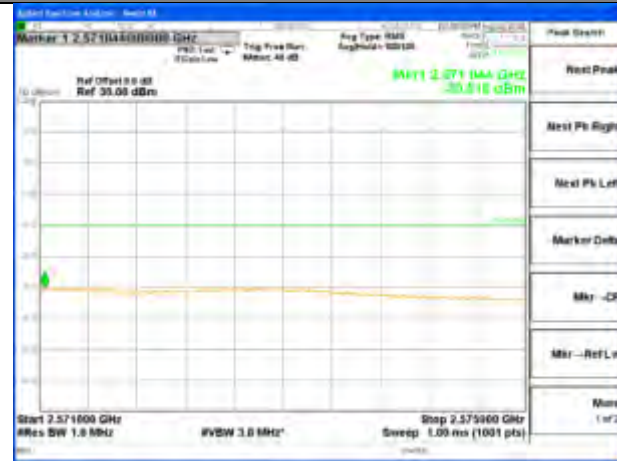

2571-2575MHz