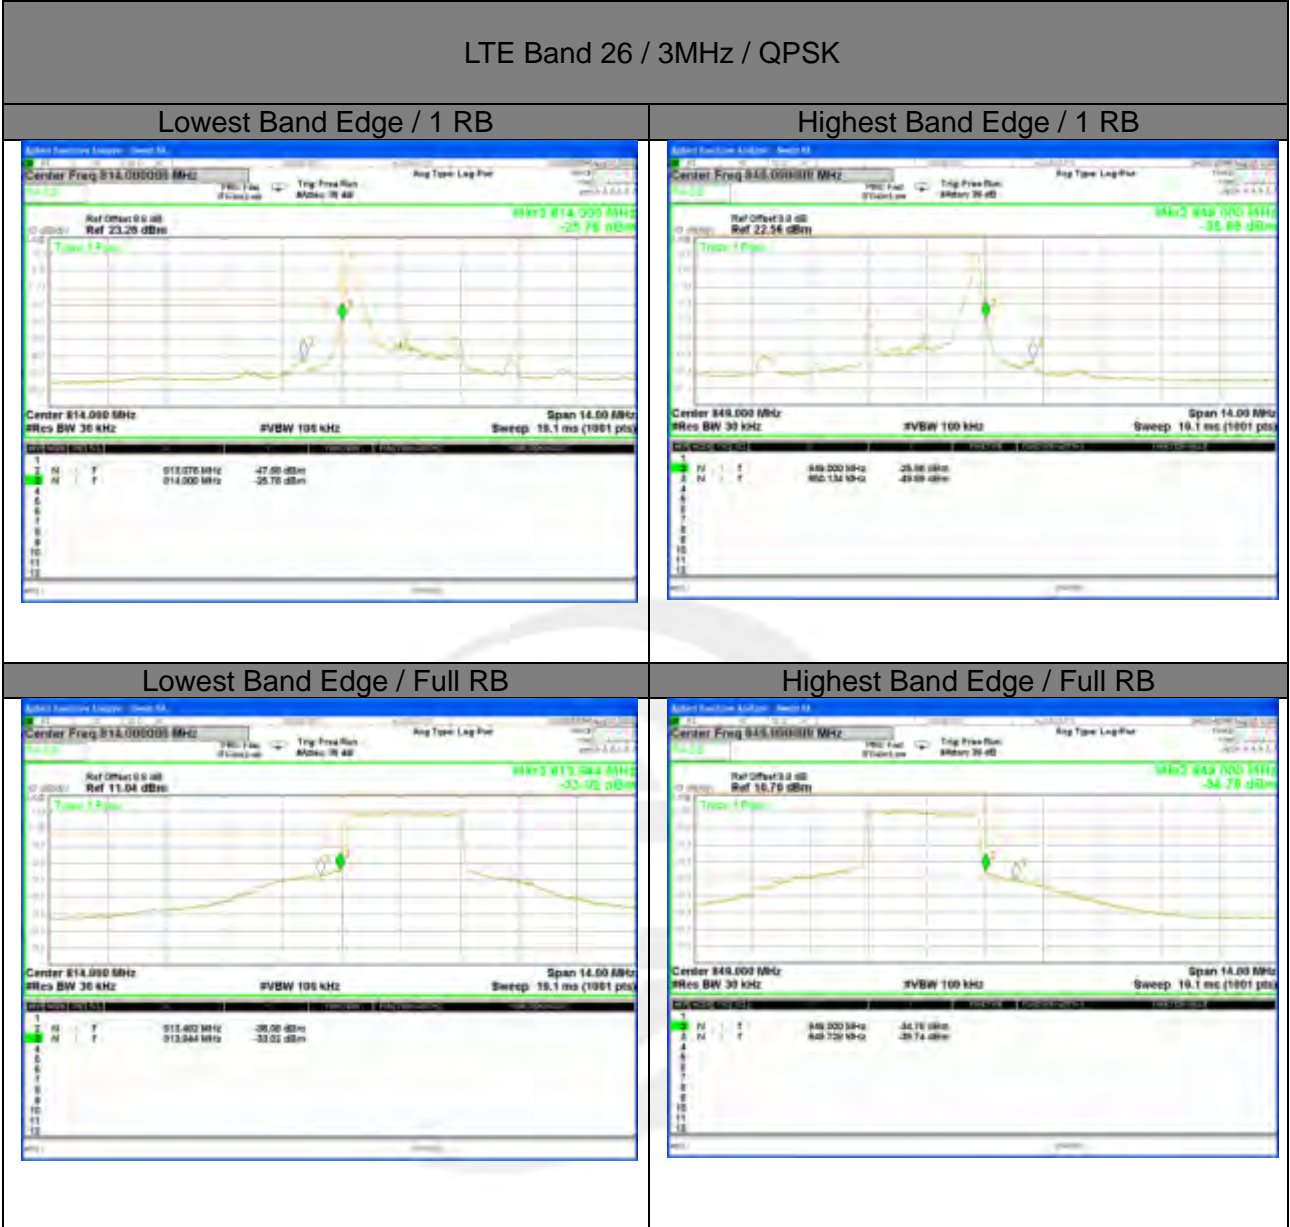

LTE Band 26 / 1.4MHz / QPSK

Lowest Band Edge / 1 RB

Highest Band Edge / 1 RB

Lowest Band Edge / Full RB

Highest Band Edge / Full RB

LTE band 26

LTE Band 26 / 1.4MHz / 16QAM

Lowest Band Edge / 1 RB

Highest Band Edge / 1 RB

Lowest Band Edge / Full RB

Highest Band Edge / Full RB

LTE band 26

LTE band 26

LTE Band 26/ 3MHz / 16QAM

LTE band 26

LTE Band 26 / 5MHz / QPSK

Lowest Band Edge / 1 RB

Highest Band Edge / 1 RB

Lowest Band Edge / Full RB

Highest Band Edge / Full RB

LTE band 26

LTE Band 26 / 5MHz / 16QAM

Lowest Band Edge / 1 RB

Highest Band Edge / 1 RB

Lowest Band Edge / Full RB

Highest Band Edge / Full RB

LTE band 26

LTE Band 26 / 10MHz / QPSK

LTE band 26

LTE Band 26 / 10MHz /16QAM

Lowest Band Edge / 1 RB

Highest Band Edge / 1 RB