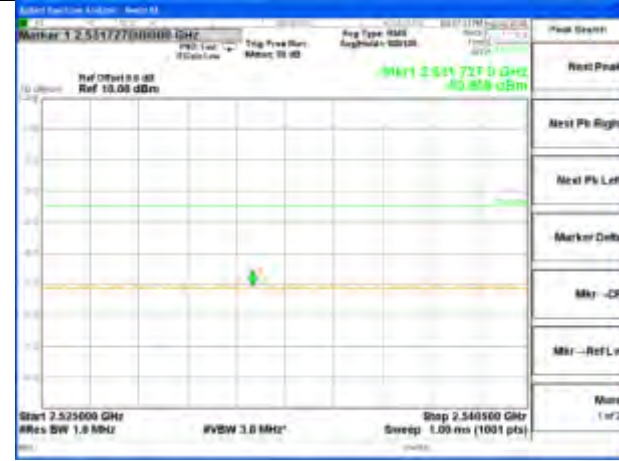

Highest Band Edge / Full RB

LTE band 41

LTE band 41 / 5MHz /QPSK Lowest Band Edge / 1 RB

2525-2540.5MHz

2540.5-2545MHz

2545-2555MHz

2555-2576MHz

LTE band 41