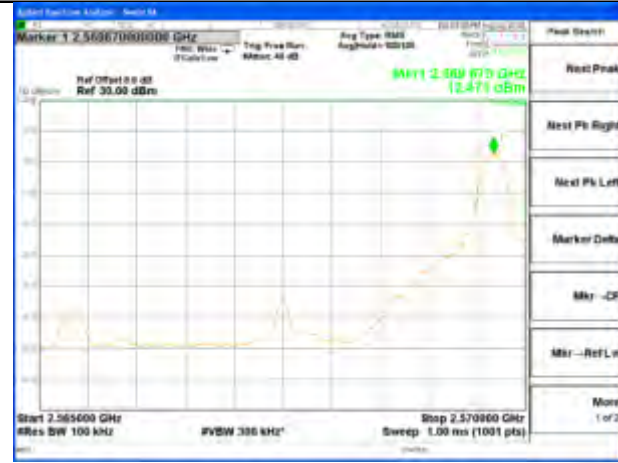

LTE band 5

LTE band 5

LTE Band 5 / 10MHz /16QAM

Lowest Band Edge / 1 RB

Highest Band Edge / 1 RB

Lowest Band Edge / Full RB

Highest Band Edge / Full RB

LTE band 7

LTE band 7 / 5MHz /QPSK Lowest Band Edge / 1 RB

2475-2490MHz

2490-2495MHz

2495-2496MHz

2496-2505MHz

LTE band 7

LTE band 7 / 5MHz /QPSK Highest Band Edge / 1 RB

2565-2570MHz

2570-2571MHz

2571-2575MHz

2575-2576MHz

2576-2595MHz

LTE band 7

LTE band 7 / 5MHz /QPSK    Lowest Band Edge / Full RB

LTE band 7

LTE band 7 / 5MHz /QPSK Highest Band Edge / Full RB