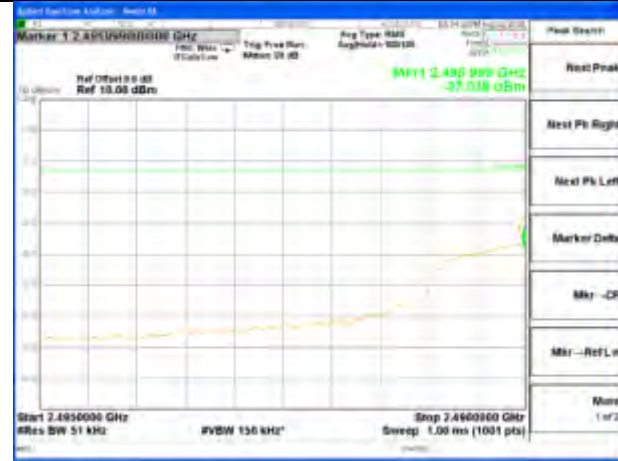

LTE band 5

LTE band 5

LTE Band 5 / 10MHz /16QAM

Lowest Band Edge / 1 RB

Highest Band Edge / 1 RB

Lowest Band Edge / Full RB

Highest Band Edge / Full RB

LTE band 7

LTE band 7 / 5MHz /QPSK Lowest Band Edge / 1 RB

2475-2490MHz

2490-2495MHz

2495-2496MHz

2496-2505MHz

LTE band 7

LTE band 7 / 5MHz /QPSK Highest Band Edge / 1 RB

2565-2570MHz