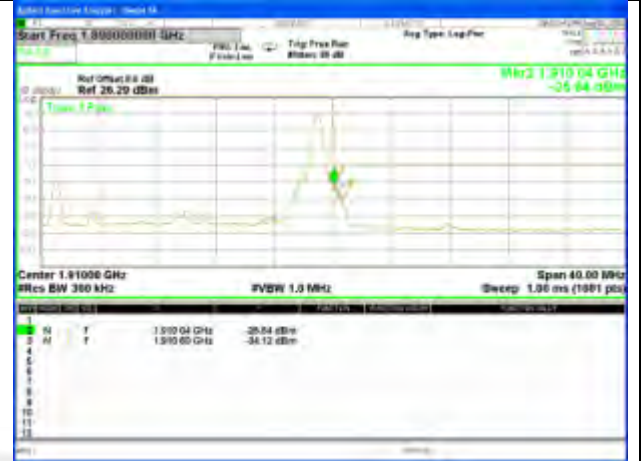

Lowest Band Edge / Full RB

Highest Band Edge / Full RB

LTE band 2

LTE Band 2 / 10MHz /16QAM

Lowest Band Edge / 1 RB Highest Band Edge / 1 RB

Lowest Band Edge / Full RB Highest Band Edge / Full RB

LTE band 2

LTE Band 2 / 15MHz /QPSK

Lowest Band Edge / 1 RB Highest Band Edge / 1 RB

Lowest Band Edge / Full RB

Highest Band Edge / Full RB

LTE band 2

LTE band 2

LTE Band 2 / 20MHz /QPSK

Lowest Band Edge / 1 RB

Highest Band Edge / 1 RB

Lowest Band Edge / Full RB

Highest Band Edge / Full RB

LTE band 2

LTE band 4

LTE Band 4 / 1.4MHz /QPSK

LTE band 4

LTE Band 4 / 1.4MHz /16QAM

Lowest Band Edge / 1 RB

Highest Band Edge / 1 RB

Lowest Band Edge / Full RB

Highest Band Edge / Full RB

LTE band 4

LTE band 4

LTE band 4

LTE band 4