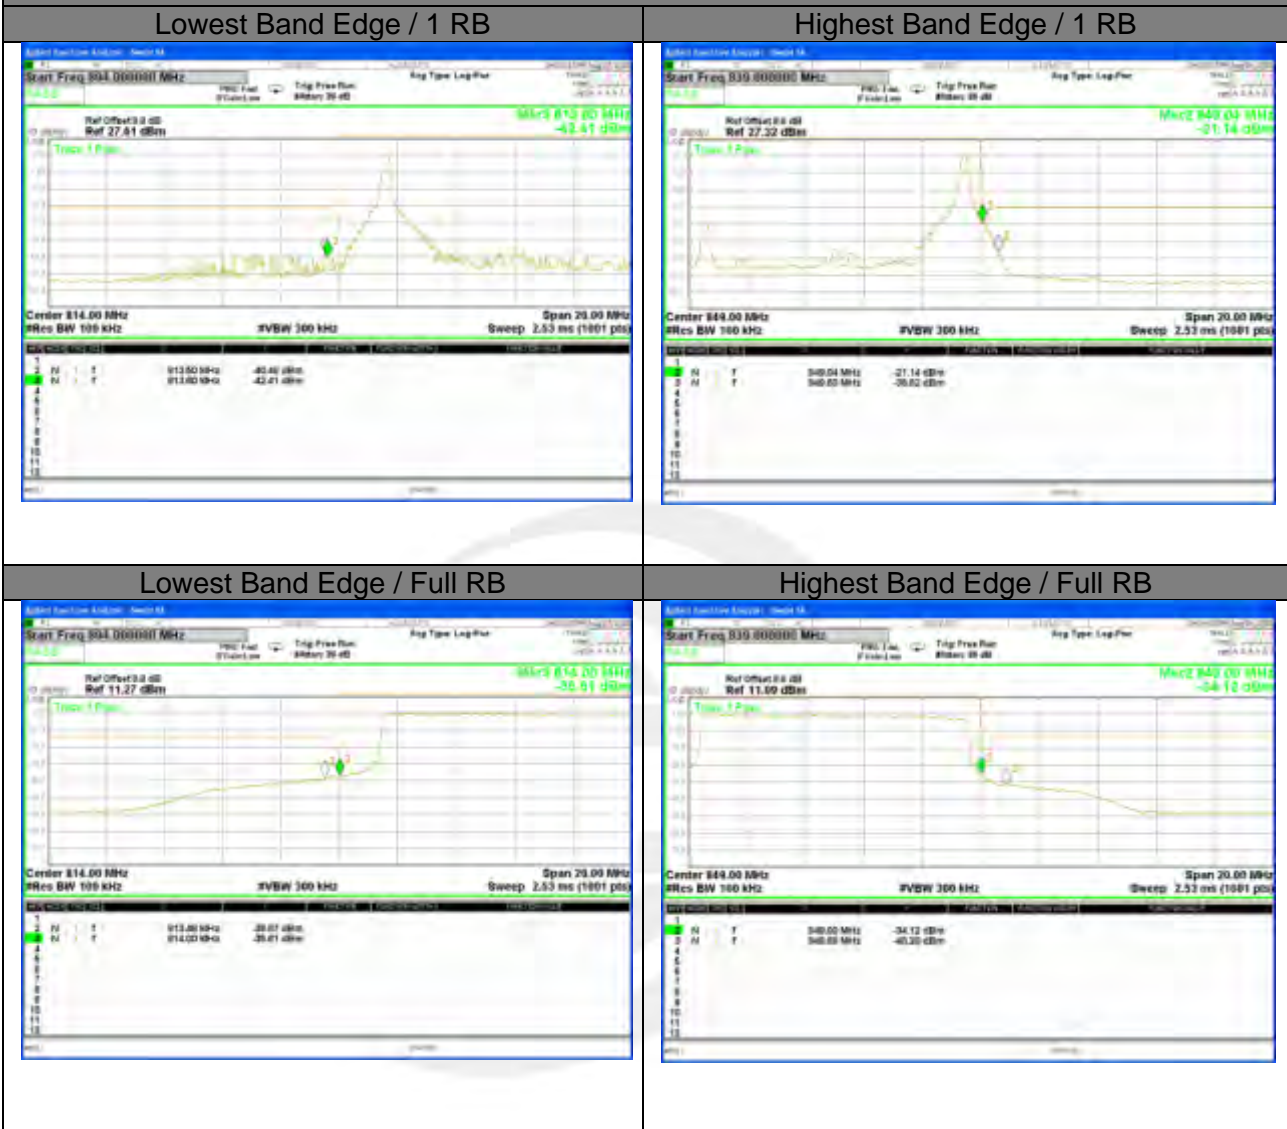

Lowest Band Edge / 1 RB

Highest Band Edge / 1 RB

Lowest Band Edge / Full RB

Highest Band Edge / Full RB

LTE band 26

LTE Band 26 / 5MHz / 16QAM

Lowest Band Edge / 1 RB

Highest Band Edge / 1 RB

Lowest Band Edge / Full RB

Highest Band Edge / Full RB

LTE band 26

LTE Band 26 / 10MHz / QPSK

LTE band 26

LTE Band 26 / 10MHz /16QAM

Lowest Band Edge / 1 RB

Highest Band Edge / 1 RB

Lowest Band Edge / Full RB

Highest Band Edge / Full RB

LTE band 26

LTE band 26

LTE Band 26 / 15MHz /16QAM

Lowest Band Edge / 1 RB

Highest Band Edge / 1 RB

Lowest Band Edge / Full RB

Highest Band Edge / Full RB

LTE band 41

LTE band 41 / 5MHz /QPSK Lowest Band Edge / 1 RB

2525-2540.5MHz

2540.5-2545MHz

2545-2555MHz

2555-2576MHz

LTE band 41