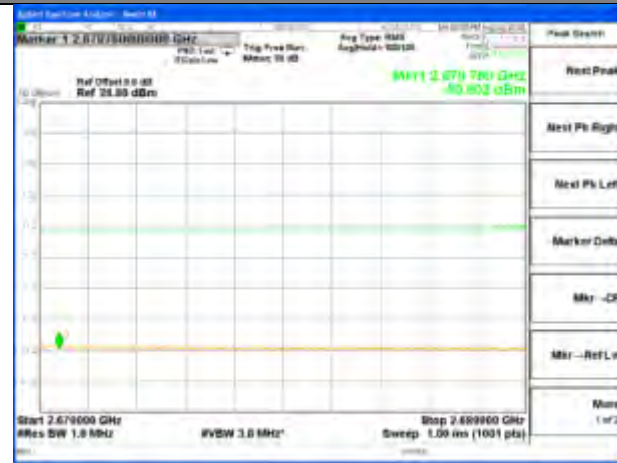

2670-2689MHz