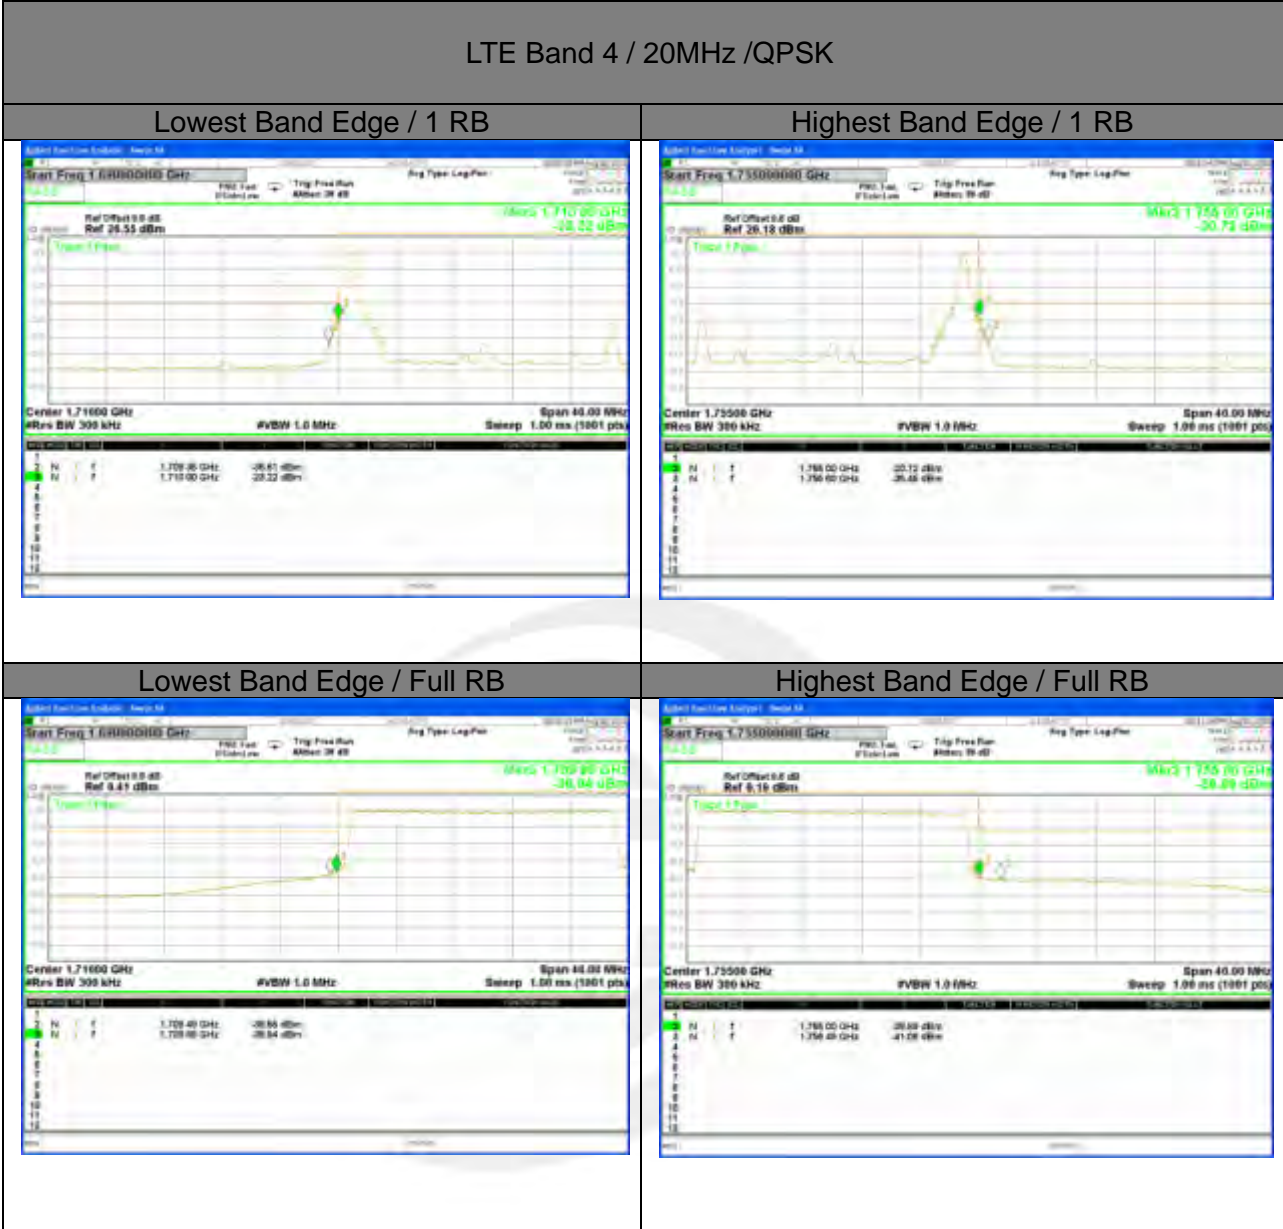

Highest Band Edge / 1 RB

Lowest Band Edge / Full RB

Highest Band Edge / Full RB

LTE band 4

LTE Band 4 / 10MHz /16QAM

Lowest Band Edge / 1 RB      Highest Band Edge / 1 RB

Lowest Band Edge / Full RB

Highest Band Edge / Full RB

LTE band 4

LTE band 4

LTE Band 4 / 15MHz /16QAM

Lowest Band Edge / 1 RB

Highest Band Edge / 1 RB

Lowest Band Edge / Full RB

Highest Band Edge / Full RB

LTE band 4

LTE band 4

LTE Band 4 / 20MHz /16QAM

Lowest Band Edge / 1 RB

Highest Band Edge / 1 RB

Lowest Band Edge / Full RB

Highest Band Edge / Full RB

LTE band 5

LTE Band 5 / 1.4MHz / QPSK

Lowest Band Edge / 1 RB

Highest Band Edge / 1 RB

Lowest Band Edge / Full RB

Highest Band Edge / Full RB

LTE band 5

LTE Band 5 / 1.4MHz / 16QAM

Lowest Band Edge / 1 RB

Highest Band Edge / 1 RB