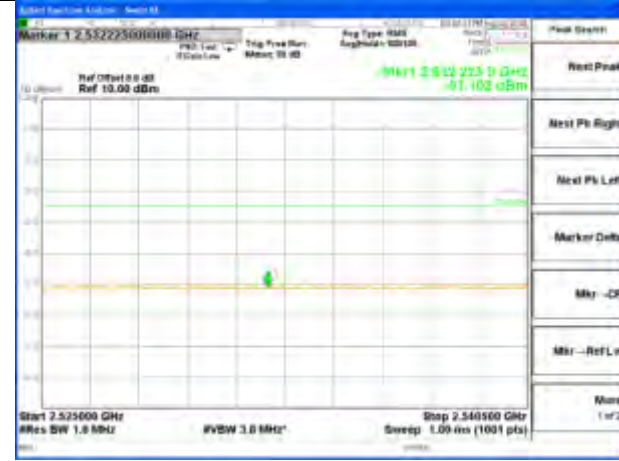

LTE band 41

LTE band 41 / 10MHz /QPSK Lowest Band Edge / 1 RB

2525-2540.5MHz