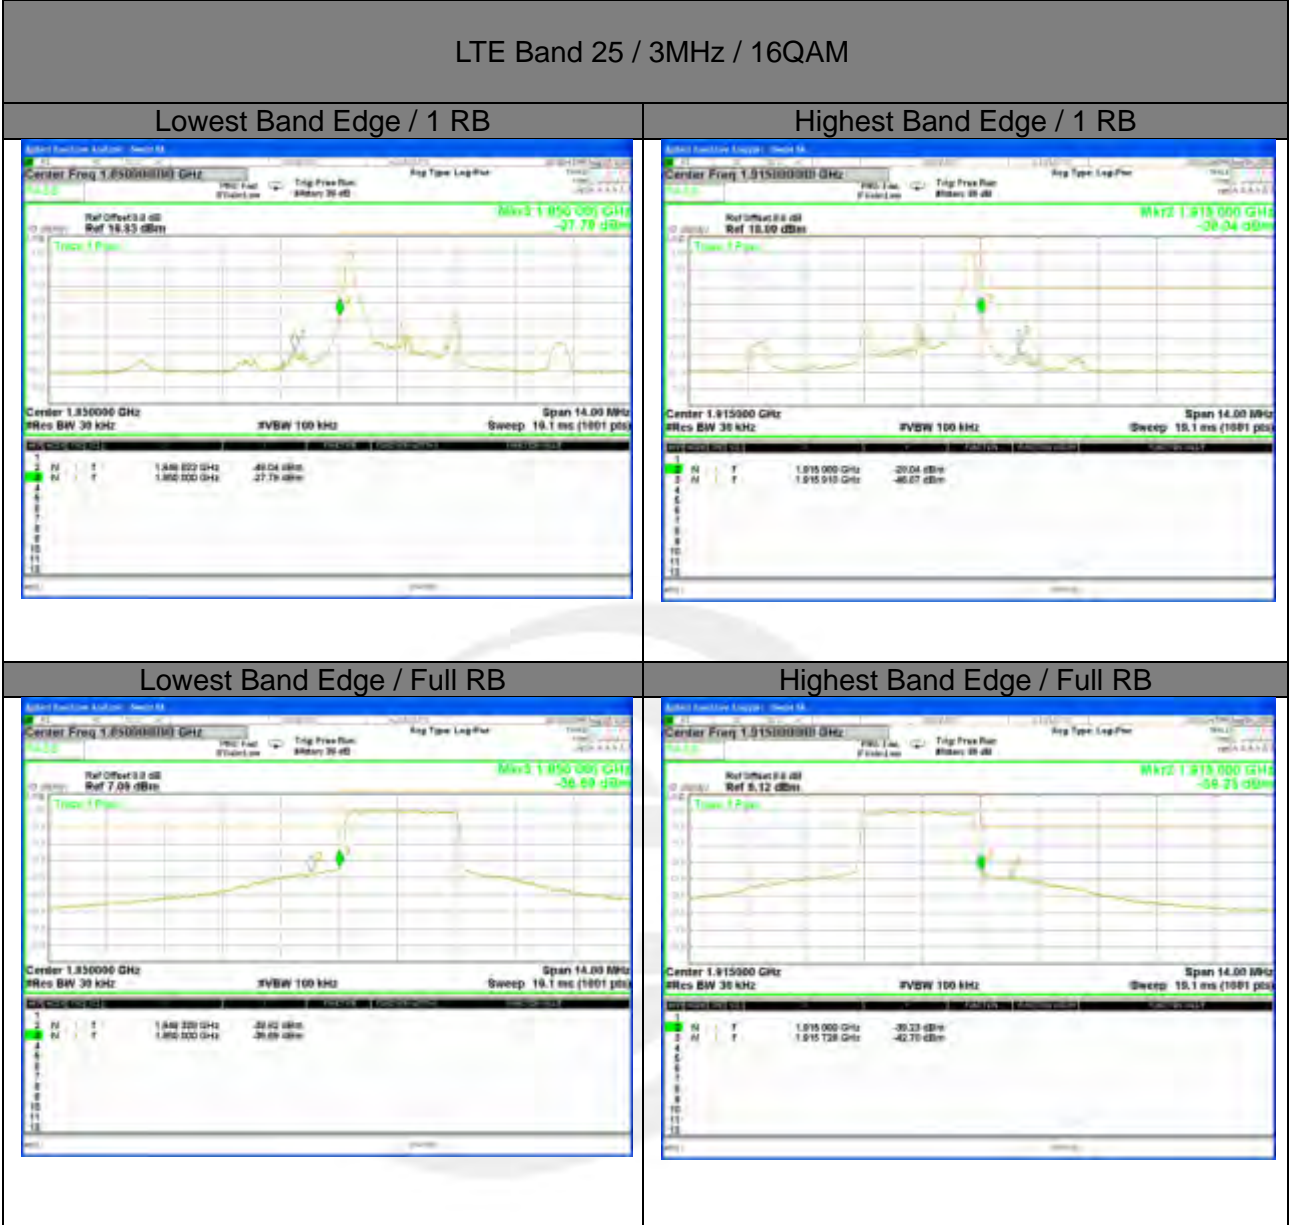

Highest Band Edge / 1 RB

Lowest Band Edge / Full RB

Highest Band Edge / Full RB

LTE BAND 17

LTE BAND 17

LTE band 25

LTE Band 25 / 1.4MHz / QPSK

Lowest Band Edge / 1 RB

Highest Band Edge / 1 RB

Lowest Band Edge / Full RB

Highest Band Edge / Full RB

LTE band 25

LTE Band 25 / 1.4MHz / 16QAM

Lowest Band Edge / 1 RB

Highest Band Edge / 1 RB

Lowest Band Edge / Full RB

Highest Band Edge / Full RB

LTE band 25

LTE band 25

LTE band 25

LTE Band 25 / 5MHz / QPSK

Lowest Band Edge / 1 RB

Highest Band Edge / 1 RB

Lowest Band Edge / Full RB

Highest Band Edge / Full RB

LTE band 25

LTE Band 25 / 5MHz / 16QAM

LTE band 25

LTE Band 25 / 10MHz / QPSK

Lowest Band Edge / 1 RB      Highest Band Edge / 1 RB

Lowest Band Edge / Full RB

Highest Band Edge / Full RB