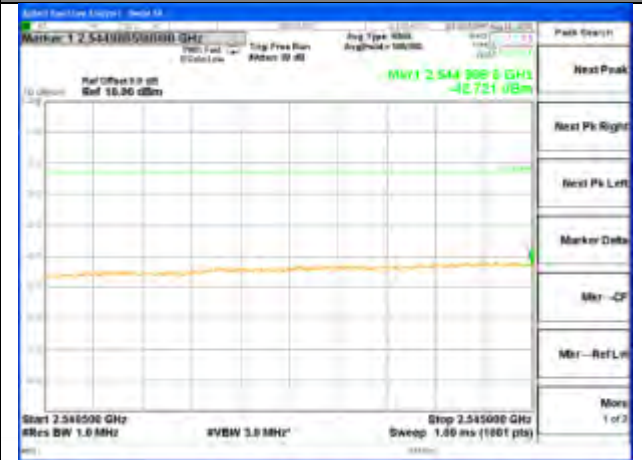

2655-2656MHz

2656-2660MHz

2660-2670MHz

2670-2689MHz

LTE band 41

LTE band 41 / 15MHz /QPSK Lowest Band Edge / Full RB

2525-2540.5MHz

2540.5-2545MHz