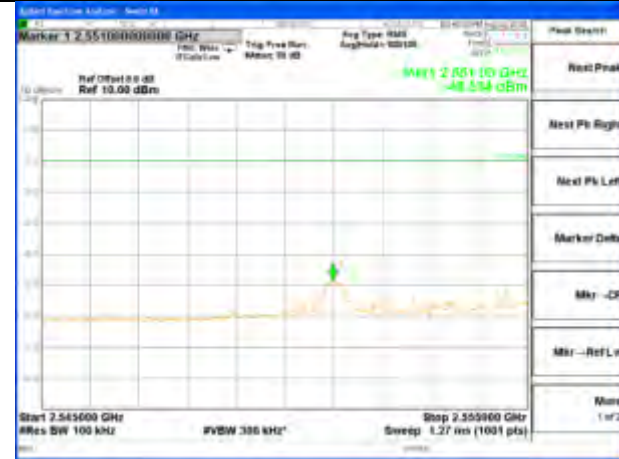

Lowest Band Edge / Full RB

Highest Band Edge / Full RB

LTE band 26

LTE band 26

LTE Band 26 / 15MHz /16QAM

Lowest Band Edge / 1 RB

Highest Band Edge / 1 RB

Lowest Band Edge / Full RB

Highest Band Edge / Full RB

LTE band 41

LTE band 41 / 5MHz /QPSK Lowest Band Edge / 1 RB

2525-2540.5MHz

2540.5-2545MHz

2545-2555MHz

2555-2576MHz

LTE band 41