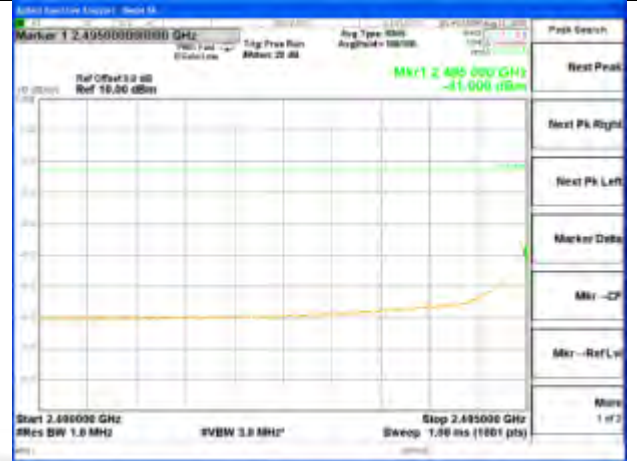

Highest Band Edge / Full RB

LTE band 5

LTE Band 5 / 5MHz / QPSK

Lowest Band Edge / 1 RB

Highest Band Edge / 1 RB

Lowest Band Edge / Full RB

Highest Band Edge / Full RB

LTE band 5

LTE band 5

LTE band 5

LTE Band 5 / 10MHz /16QAM

Lowest Band Edge / 1 RB

Highest Band Edge / 1 RB

Lowest Band Edge / Full RB

Highest Band Edge / Full RB

LTE band 7

LTE band 7 / 5MHz /QPSK Lowest Band Edge / 1 RB

2475-2490MHz

2490-2495MHz

2495-2496MHz

2496-2505MHz

LTE band 7

LTE band 7 / 5MHz /QPSK Highest Band Edge / 1 RB

2565-2570MHz