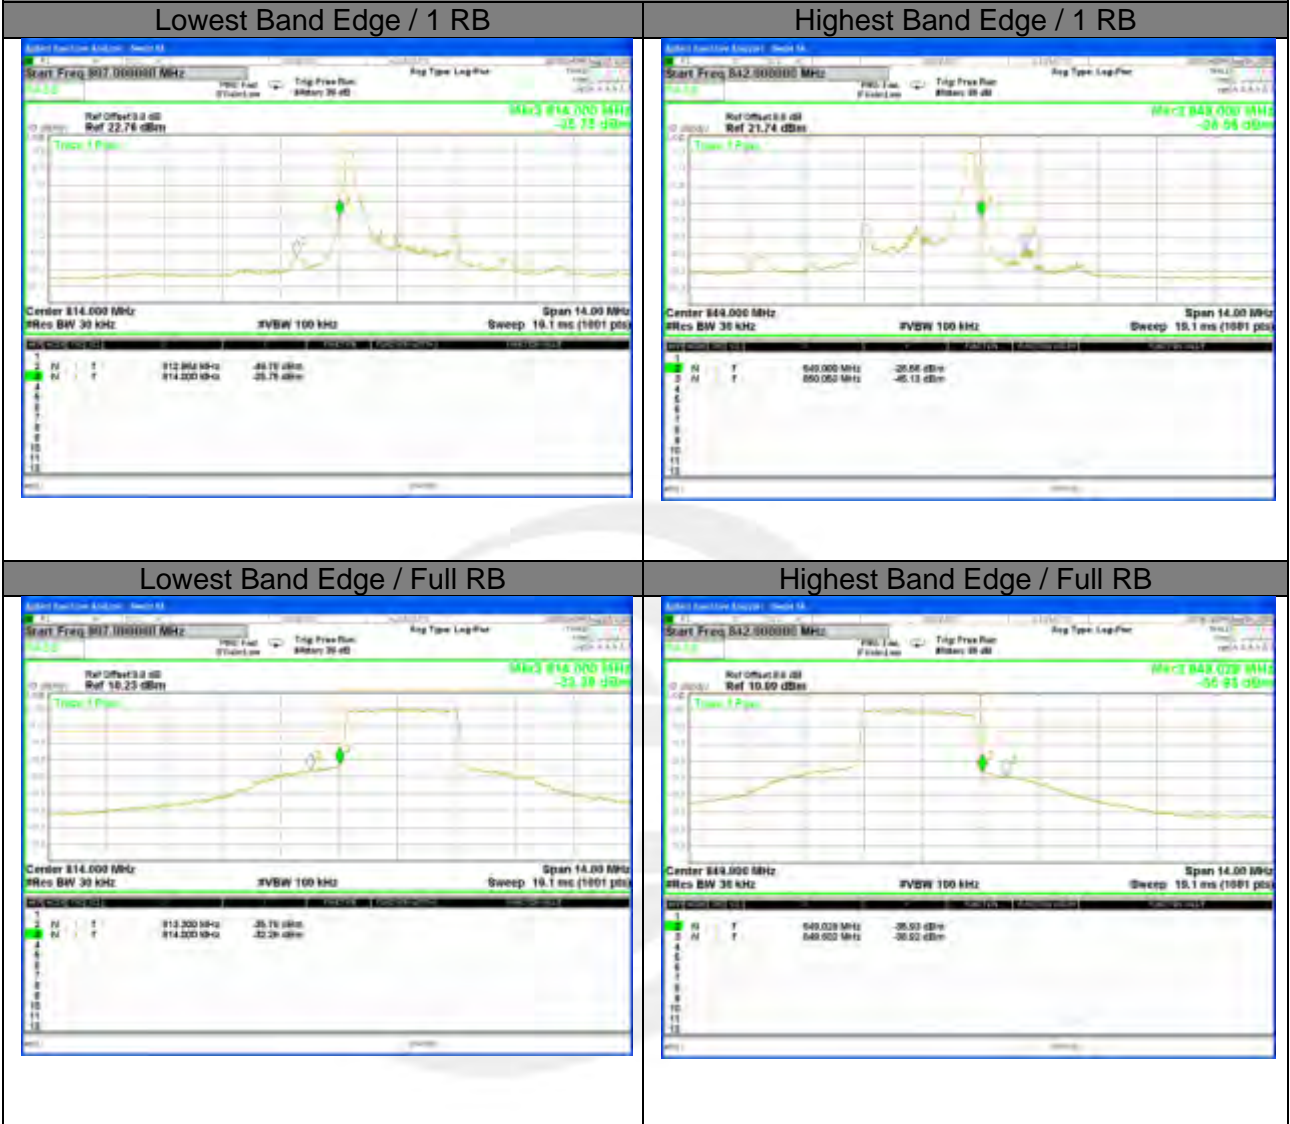

LTE Band 26 / 1.4MHz / QPSK

Lowest Band Edge / 1 RB

Highest Band Edge / 1 RB

Lowest Band Edge / Full RB

Highest Band Edge / Full RB

LTE band 26

LTE Band 26 / 1.4MHz / 16QAM

Lowest Band Edge / 1 RB

Highest Band Edge / 1 RB

Lowest Band Edge / Full RB

Highest Band Edge / Full RB

LTE band 26

LTE band 26

LTE Band 26/ 3MHz / 16QAM

LTE band 26

LTE Band 26 / 5MHz / QPSK

Lowest Band Edge / 1 RB

Highest Band Edge / 1 RB

Lowest Band Edge / Full RB

Highest Band Edge / Full RB

LTE band 26

LTE Band 26 / 5MHz / 16QAM

Lowest Band Edge / 1 RB

Highest Band Edge / 1 RB

Lowest Band Edge / Full RB

Highest Band Edge / Full RB

LTE band 26

LTE Band 26 / 10MHz / QPSK

LTE band 26

LTE Band 26 / 10MHz /16QAM

Lowest Band Edge / 1 RB

Highest Band Edge / 1 RB