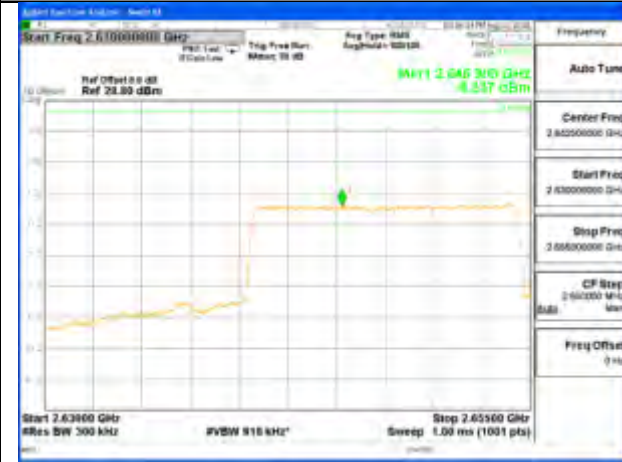

LTE BAND 41

LTE band 41 / 15MHz /16QAM Highest Band Edge / Full RB

2630-2655MHz