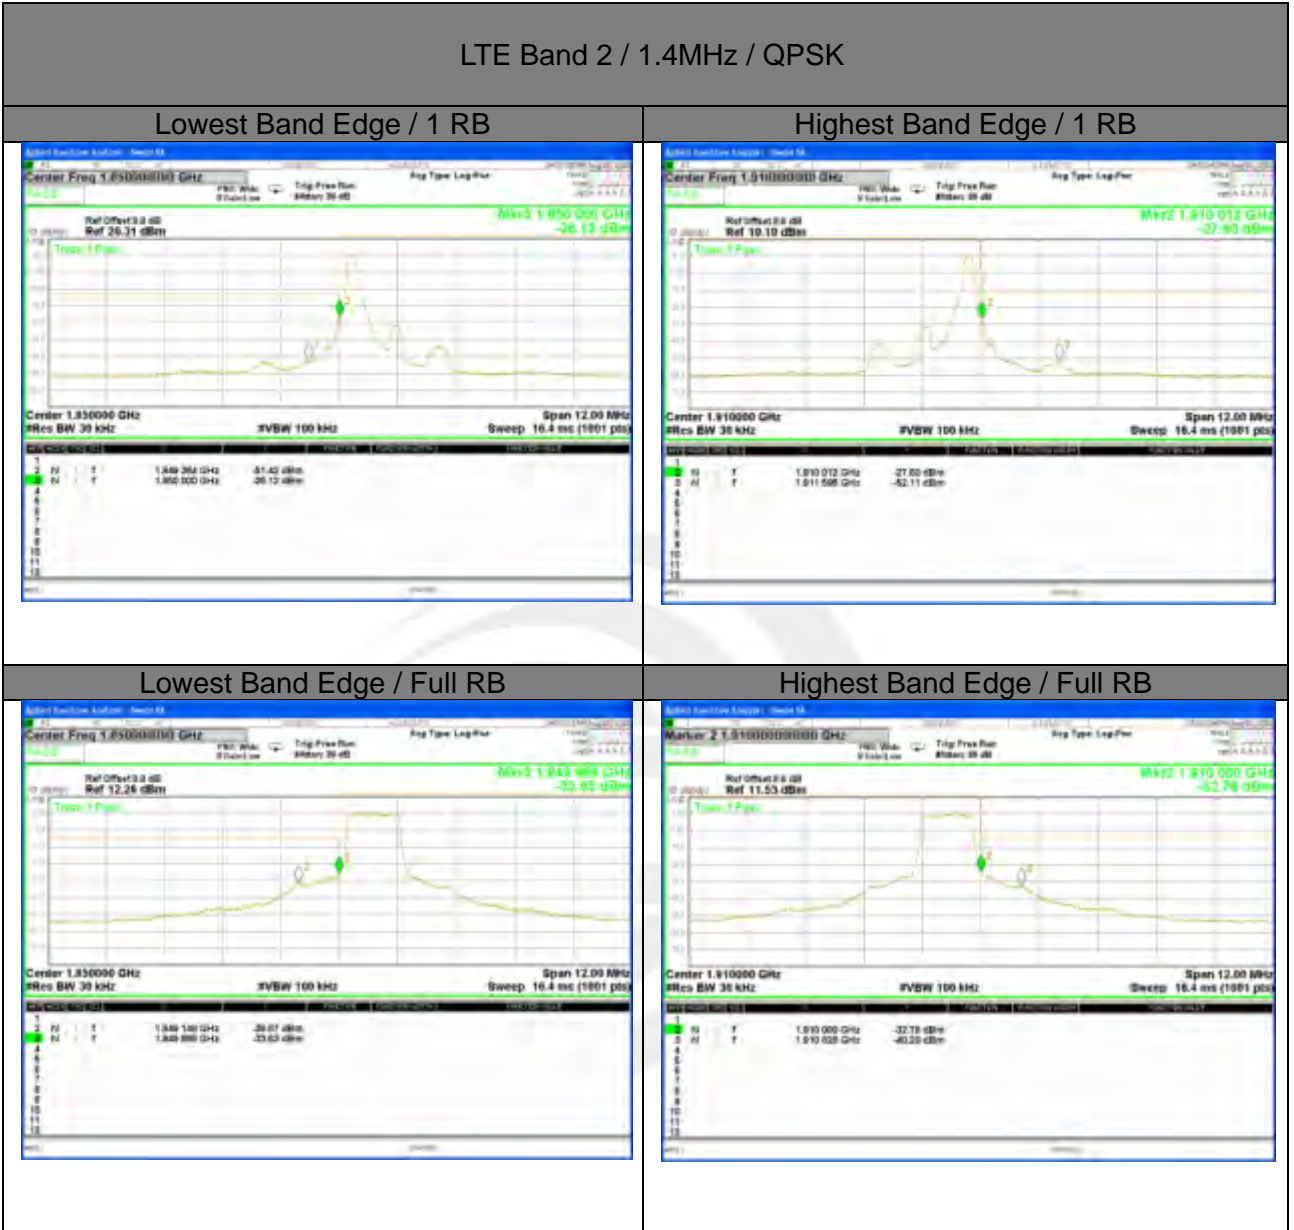

# CONDUCTED BAND EDGE

LTE band 2

LTE band 2

LTE band 2

LTE Band 2 / 3MHz / QPSK

Lowest Band Edge / 1 RB

Highest Band Edge / 1 RB

Lowest Band Edge / Full RB

Highest Band Edge / Full RB

LTE band 2

LTE band 2

LTE Band 2 / 5MHz / QPSK

Lowest Band Edge / 1 RB

Highest Band Edge / 1 RB

Lowest Band Edge / Full RB

Highest Band Edge / Full RB

LTE band 2

LTE Band 2 / 5MHz / 16QAM

Lowest Band Edge / 1 RB Highest Band Edge / 1 RB

Lowest Band Edge / Full RB Highest Band Edge / Full RB

LTE band 2

LTE Band 2 / 10MHz / QPSK

Lowest Band Edge / 1 RB      Highest Band Edge / 1 RB