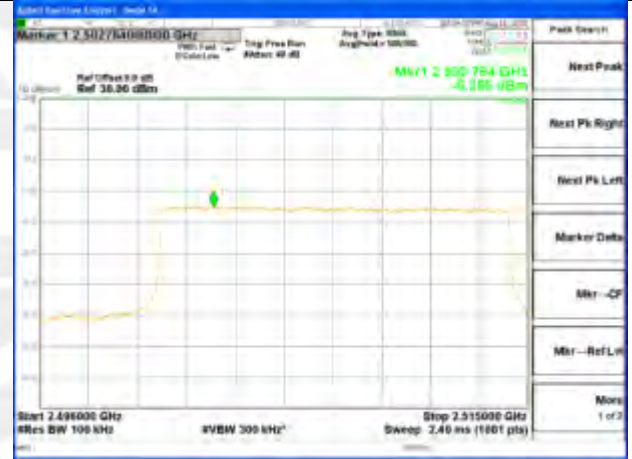

LTE band 7

LTE band 7 / 15MHz /QPSK Lowest Band Edge / Full RB

2475-2490MHz

2490-2495MHz

2495-2496MHz

2496-2515MHz

LTE band 7

LTE band 7 / 15MHz /QPSK Highest Band Edge / Full RB