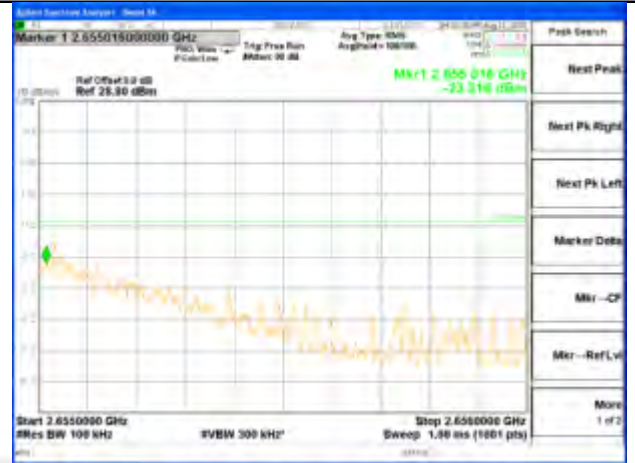

2655-2656MHz