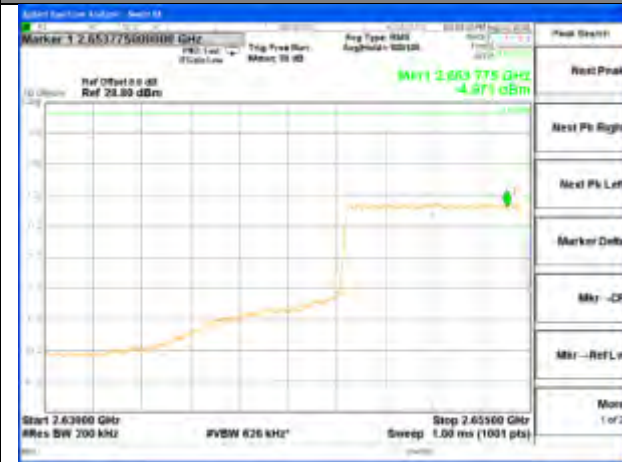

LTE BAND 41

LTE band 41 / 10MHz /16QAM Highest Band Edge / Full RB

2630-2655MHz