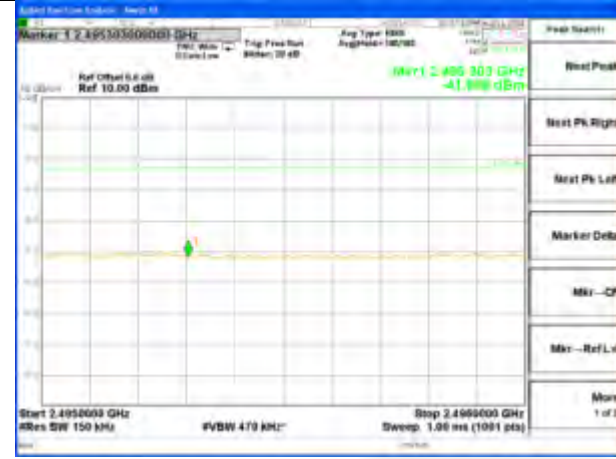

LTE band 7

LTE band 7 / 15MHz /QPSK Lowest Band Edge / Full RB

2475-2490MHz

2490-2495MHz

2495-2496MHz

2496-2515MHz

LTE band 7

LTE band 7 / 15MHz /QPSK Highest Band Edge / Full RB