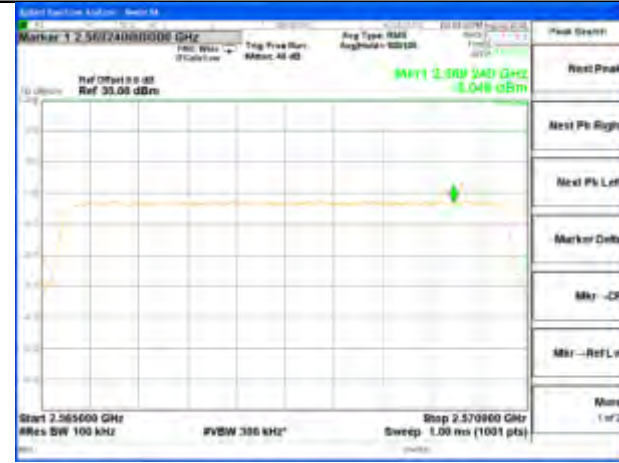

LTE band 7

LTE band 7 / 5MHz /QPSK Highest Band Edge / Full RB

2565-2570MHz