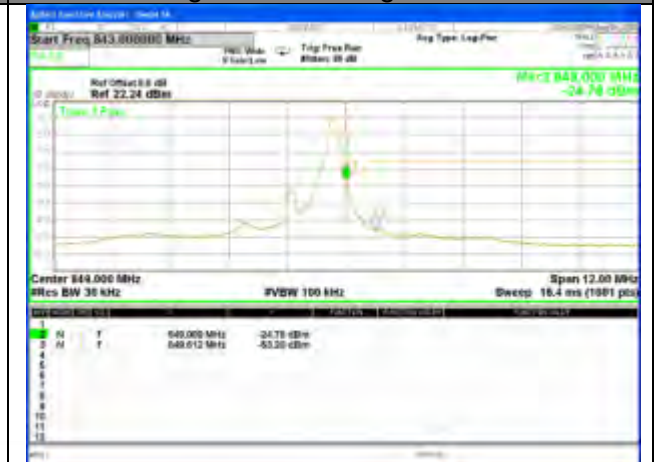

LTE band 25

LTE band 25

LTE Band 25 / 20MHz /16QAM

Lowest Band Edge / 1 RB

Highest Band Edge / 1 RB

Lowest Band Edge / Full RB

Highest Band Edge / Full RB

LTE band 26

LTE Band 26 / 1.4MHz / QPSK

Lowest Band Edge / 1 RB

Highest Band Edge / 1 RB

Lowest Band Edge / Full RB

Highest Band Edge / Full RB

LTE band 26

LTE Band 26 / 1.4MHz / 16QAM

Lowest Band Edge / 1 RB

Highest Band Edge / 1 RB

Lowest Band Edge / Full RB

Highest Band Edge / Full RB

LTE band 26

LTE band 26

LTE Band 26/ 3MHz / 16QAM

LTE band 26

LTE Band 26 / 5MHz / QPSK