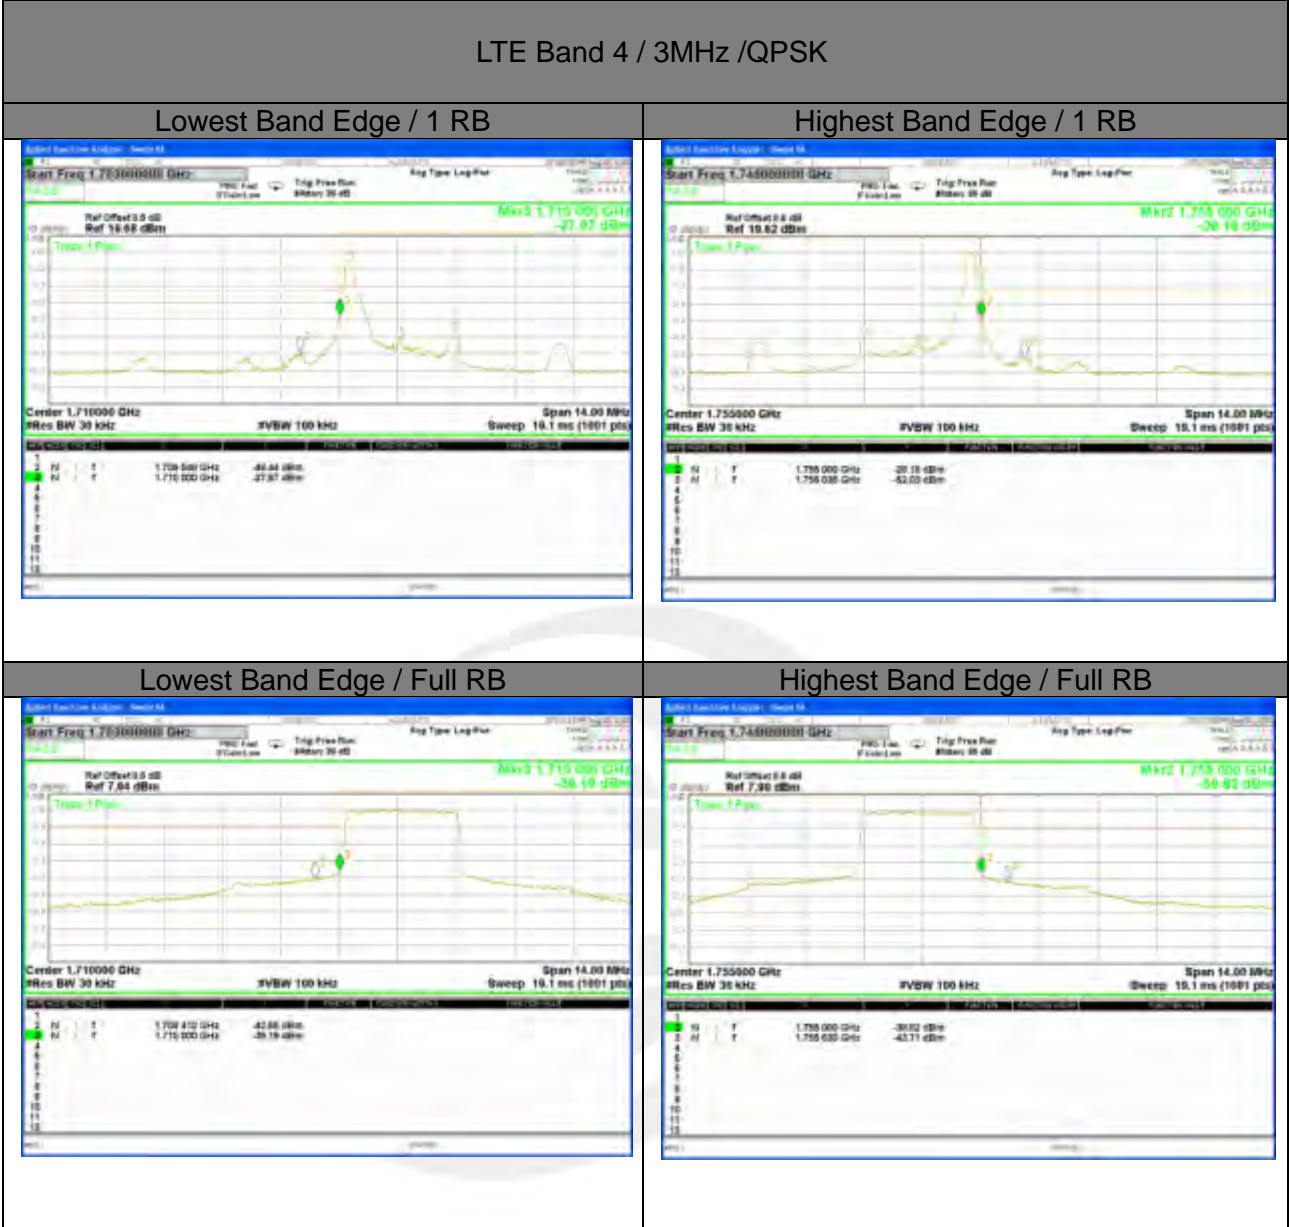

Highest Band Edge / 1 RB

Lowest Band Edge / Full RB

Highest Band Edge / Full RB

LTE band 2

LTE band 4

LTE Band 4 / 1.4MHz /QPSK

LTE band 4

LTE Band 4 / 1.4MHz /16QAM

Lowest Band Edge / 1 RB

Highest Band Edge / 1 RB

Lowest Band Edge / Full RB

Highest Band Edge / Full RB

LTE band 4

LTE band 4

LTE band 4

LTE band 4

LTE Band 4 / 5MHz / 16QAM

Lowest Band Edge / 1 RB

Highest Band Edge / 1 RB

Lowest Band Edge / Full RB

Highest Band Edge / Full RB

LTE band 4

LTE Band 4 / 10MHz /QPSK

Lowest Band Edge / 1 RB

Highest Band Edge / 1 RB

Lowest Band Edge / Full RB

Highest Band Edge / Full RB

LTE band 4

LTE Band 4 / 10MHz /16QAM

Lowest Band Edge / 1 RB      Highest Band Edge / 1 RB

Lowest Band Edge / Full RB

Highest Band Edge / Full RB