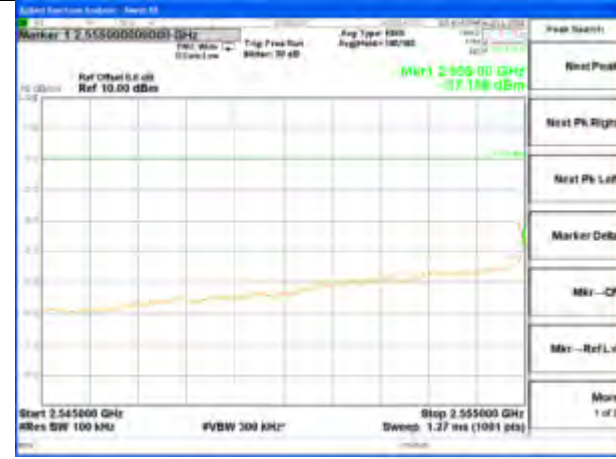

Highest Band Edge / Full RB

LTE band 41

LTE band 41 / 5MHz /QPSK Lowest Band Edge / 1 RB

2525-2540.5MHz

2540.5-2545MHz

2545-2555MHz

2555-2576MHz

LTE band 41

LTE band 41 / 5MHz /QPSK Highest Band Edge / 1 RB

2630-2655MHz

2655-2656MHz

2656-2660MHz

2660-2670MHz

2670-2689MHz

LTE band 41

LTE band 41 / 5MHz /QPSK Lowest Band Edge / Full RB

2525-2540.5MHz

2540.5-2545MHz

2545-2555MHz

2555-2576MHz

LTE band 41

LTE band 41 / 5MHz /QPSK Highest Band Edge / Full RB

2630-2655MHz

2655-2656MHz