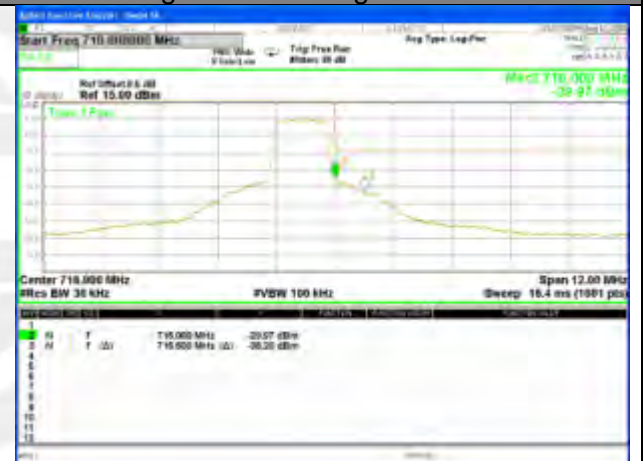

2571-2575MHz

2575-2590MHz

2590-2595MHz

LTE band 12

LTE band 12

LTE Band 12 / 1.4MHz /16QAM

Lowest Band Edge / 1 RB

Highest Band Edge / 1 RB

Lowest Band Edge / Full RB

Highest Band Edge / Full RB

LTE band 12

LTE Band 12 / 3MHz /QPSK

Lowest Band Edge / 1 RB

Highest Band Edge / 1 RB

Lowest Band Edge / Full RB

Highest Band Edge / Full RB