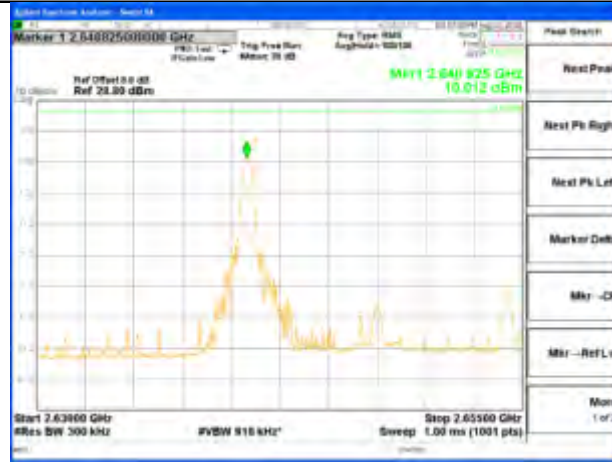

LTE BAND 41

LTE band 41 / 15MHz /16QAM Highest Band Edge / 1 RB

2630-2655MHz