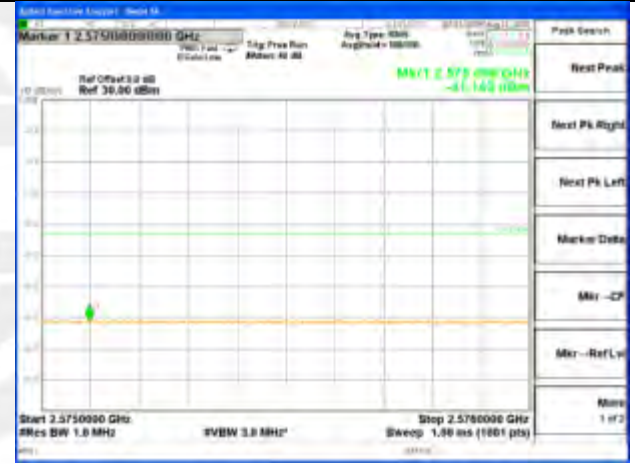

2575-2576MHz