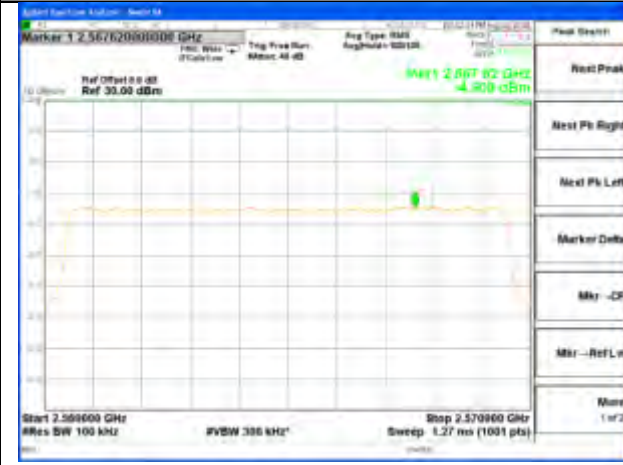

LTE BAND 7

LTE band 7 / 10MHz /16QAM Highest Band Edge / Full RB

2560-2570MHz