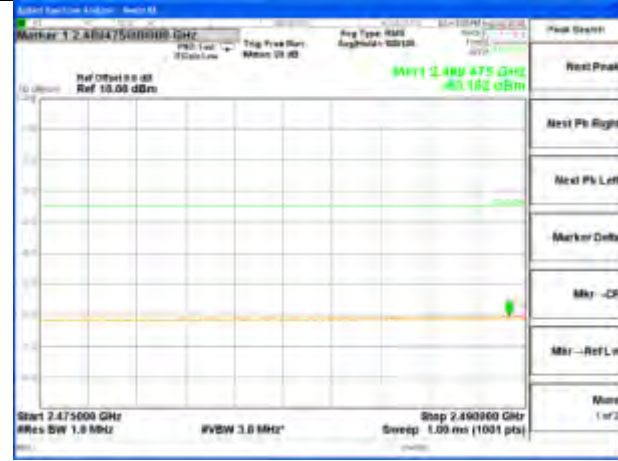

Highest Band Edge / Full RB

LTE band 5

LTE Band 5 / 5MHz / QPSK

Lowest Band Edge / 1 RB

Highest Band Edge / 1 RB

Lowest Band Edge / Full RB

Highest Band Edge / Full RB

LTE band 5

LTE band 5

LTE band 5

LTE Band 5 / 10MHz /16QAM

Lowest Band Edge / 1 RB

Highest Band Edge / 1 RB

Lowest Band Edge / Full RB

Highest Band Edge / Full RB

LTE band 7

LTE band 7 / 5MHz /QPSK Lowest Band Edge / 1 RB

2475-2490MHz

2490-2495MHz

2495-2496MHz

2496-2505MHz

LTE band 7

LTE band 7 / 5MHz /QPSK Highest Band Edge / 1 RB

2565-2570MHz