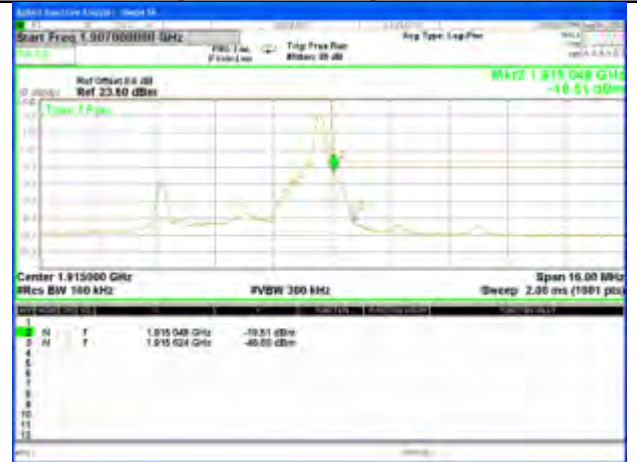

Highest Band Edge / Full RB

LTE band 25

LTE band 25

LTE band 25

LTE Band 25 / 5MHz / QPSK

Lowest Band Edge / 1 RB

Highest Band Edge / 1 RB

Lowest Band Edge / Full RB

Highest Band Edge / Full RB

LTE band 25

LTE Band 25 / 5MHz / 16QAM

LTE band 25

LTE Band 25 / 10MHz / QPSK

Lowest Band Edge / 1 RB      Highest Band Edge / 1 RB

Lowest Band Edge / Full RB

Highest Band Edge / Full RB