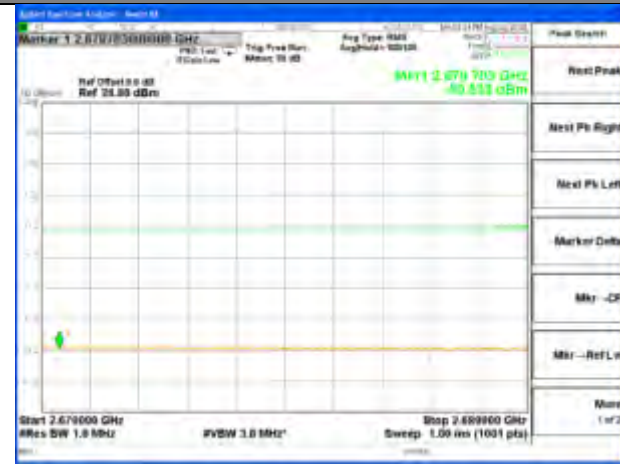

2655-2656MHz

2656-2660MHz

2660-2670MHz

2670-2689MHz

LTE band 41

LTE band 41 / 15MHz /QPSK Lowest Band Edge / Full RB

2525-2540.5MHz

2540.5-2545MHz