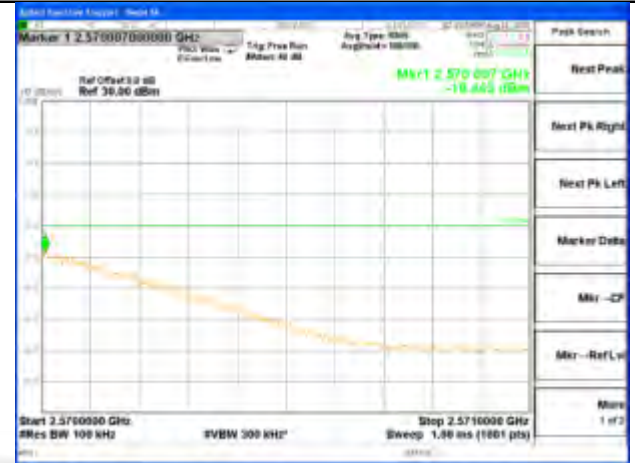

2570-2571MHz