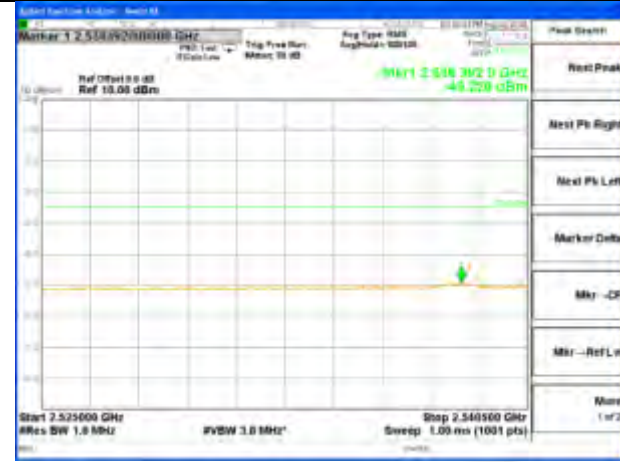

LTE band 41

LTE band 41 / 20MHz /QPSK Lowest Band Edge / 1 RB

2525-2540.5MHz