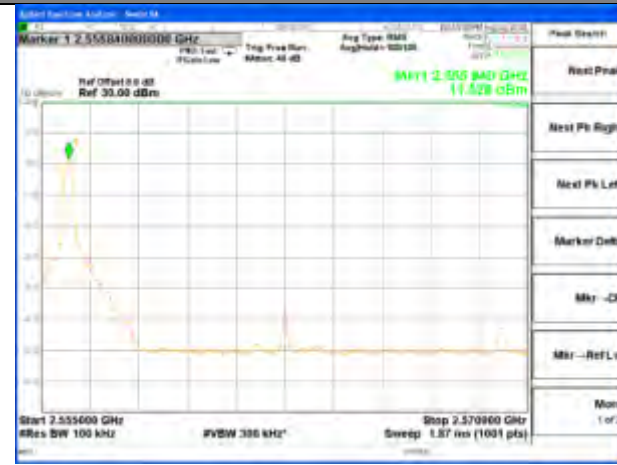

LTE BAND 7

LTE band 7 / 15MHz / 16QAM Highest Band Edge / 1 RB

2555-2570MHz