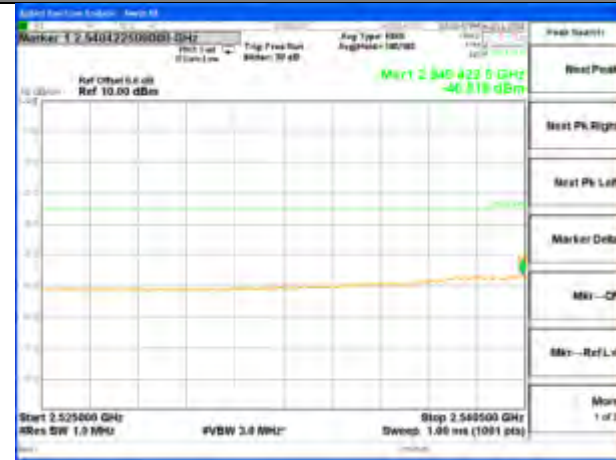

2655-2656MHz

2656-2660MHz

2660-2670MHz

2670-2689MHz

LTE band 41

LTE band 41 / 15MHz /QPSK Lowest Band Edge / Full RB

2525-2540.5MHz

2540.5-2545MHz