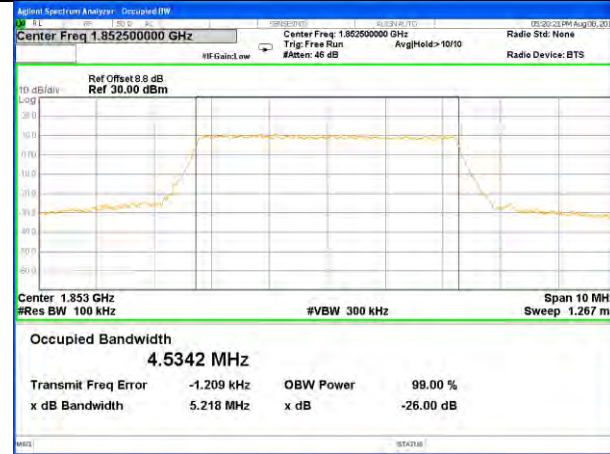

Highest Channel / 3MHz / QPSK

Highest Channel / 3MHz / 16QAM

LTE band 2

LTE band 2 (99% and -26 Bandwidth)

Lowest Channel / 5MHz / QPSK

Lowest Channel / 5MHz / 16QAM

Middle Channel / 5MHz / QPSK

Middle Channel / 5MHz / 16QAM

Highest Channel / 5MHz / QPSK

Highest Channel / 5MHz / 16QAM

LTE band 2

LTE band 2 (99% and -26 Bandwidth)

LTE band 2

LTE band 2 (99% and -26 Bandwidth)

Lowest Channel / 15MHz / QPSK

Lowest Channel / 15MHz / 16QAM