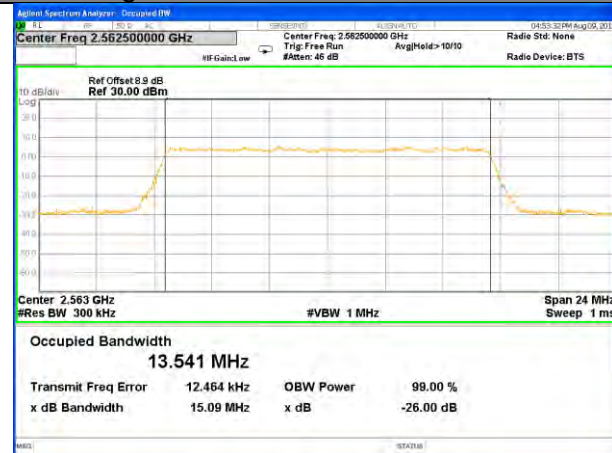

Lowest Channel / 10MHz / QPSK

Lowest Channel / 10MHz / 16QAM

Middle Channel / 10MHz / QPSK

Middle Channel / 10MHz / 16QAM

Highest Channel / 10MHz / QPSK

Highest Channel / 10MHz / 16QAM

LTE band 7

LTE band 7 (99% and -26 Bandwidth)

Lowest Channel / 15MHz / QPSK

Lowest Channel / 15MHz / 16QAM

Middle Channel / 15MHz / QPSK

Middle Channel / 15MHz / 16QAM

Highest Channel / 15MHz / QPSK

Highest Channel / 15MHz / 16QAM

LTE band 7

LTE band 7 (99% and -26 Bandwidth)

Lowest Channel / 20MHz / QPSK

Lowest Channel / 20MHz / 16QAM

Middle Channel / 20MHz / QPSK

Middle Channel / 20MHz / 16QAM

Highest Channel / 20MHz / QPSK

Highest Channel / 20MHz / 16QAM

LTE band 12

LTE band 12 (99% and -26 Bandwidth)