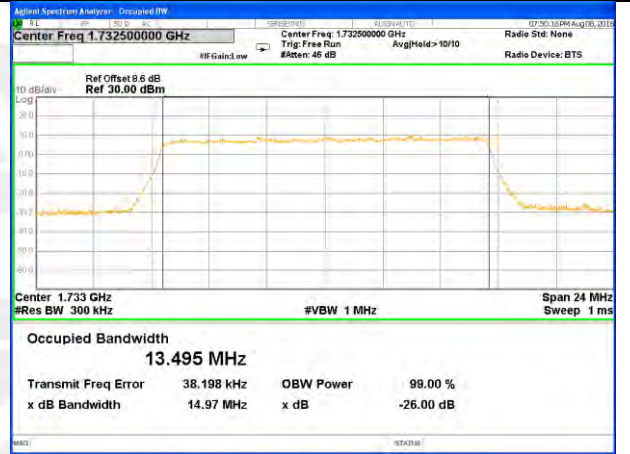

LTE band 4

LTE band 4 (99% and -26 Bandwidth)

Lowest Channel / 15MHz / QPSK

Lowest Channel / 15MHz / 16QAM

Middle Channel / 15MHz / QPSK

Middle Channel / 15MHz / 16QAM

Highest Channel / 15MHz / QPSK

Highest Channel / 15MHz / 16QAM

LTE band 4

LTE band 4 (99% and -26 Bandwidth)

Lowest Channel / 20MHz / QPSK

Lowest Channel / 20MHz / 16QAM

Middle Channel / 20MHz / QPSK

Middle Channel / 20MHz / 16QAM

Highest Channel / 20MHz / QPSK

Highest Channel / 20MHz / 16QAM