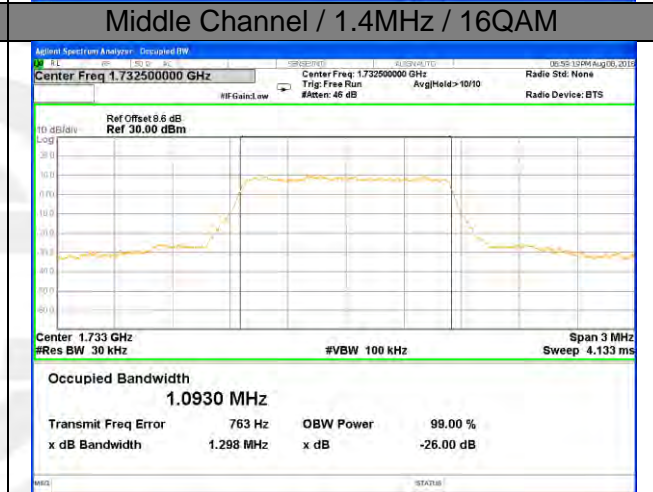

Highest Channel / 5MHz / QPSK

Highest Channel / 5MHz / 16QAM

LTE band 2

LTE band 2 (99% and -26 Bandwidth)

LTE band 2

LTE band 2 (99% and -26 Bandwidth)

Lowest Channel / 15MHz / QPSK

Lowest Channel / 15MHz / 16QAM

Middle Channel / 15MHz / QPSK

Middle Channel / 15MHz / 16QAM

Highest Channel / 15MHz / QPSK

Highest Channel / 15MHz / 16QAM

LTE band 2

LTE band 2 (99% and -26 Bandwidth)

LTE band 4

LTE band 4 (99% and -26 Bandwidth)

LTE band 4

LTE band 4 (99% and -26 Bandwidth)

Lowest Channel / 3MHz / QPSK

Lowest Channel / 3MHz / 16QAM

Middle Channel / 3MHz / QPSK

Middle Channel / 3MHz / 16QAM

Highest Channel / 3MHz / QPSK

Highest Channel / 3MHz / 16QAM