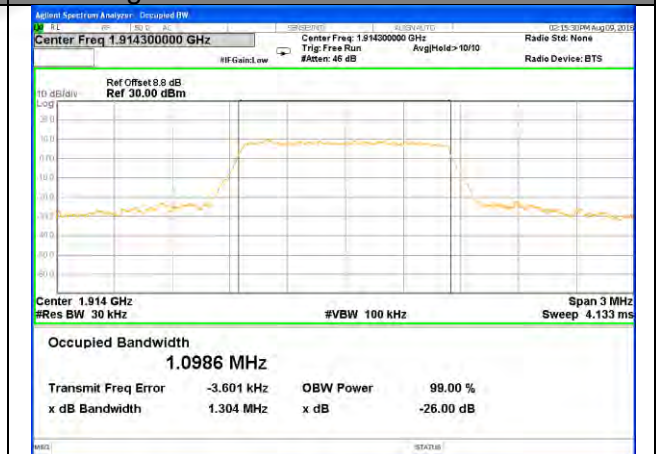

LTE band 25

LTE band 25 (99% and -26 Bandwidth)

Lowest Channel / 1.4MHz / QPSK

Lowest Channel / 1.4MHz / 16QAM

Middle Channel / 1.4MHz / QPSK

Middle Channel / 1.4MHz / 16QAM

Highest Channel / 1.4MHz / QPSK

Highest Channel / 1.4MHz / 16QAM