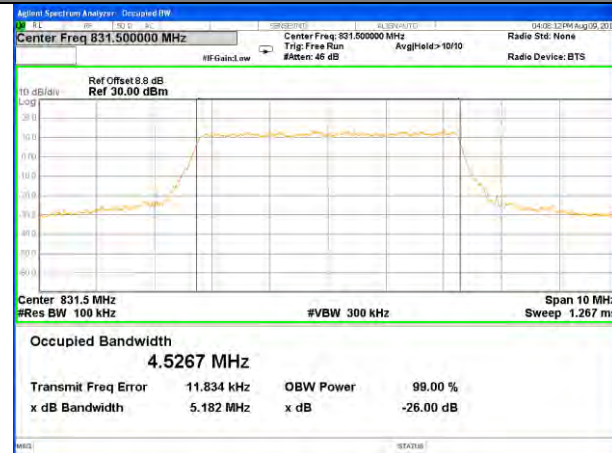

Middle Channel / 3MHz / QPSK

Middle Channel / 3MHz / 16QAM

Highest Channel / 3MHz / QPSK

Highest Channel / 3MHz / 16QAM

LTE band 26

LTE band 26 (99% and -26 Bandwidth)

Lowest Channel / 5MHz / QPSK

Lowest Channel / 5MHz / 16QAM

Middle Channel / 5MHz / QPSK

Middle Channel / 5MHz / 16QAM

Highest Channel / 5MHz / QPSK

Highest Channel / 5MHz / 16QAM

LTE band 26

LTE band 26 (99% and -26 Bandwidth)

LTE band 26

LTE band 26 (99% and -26 Bandwidth)