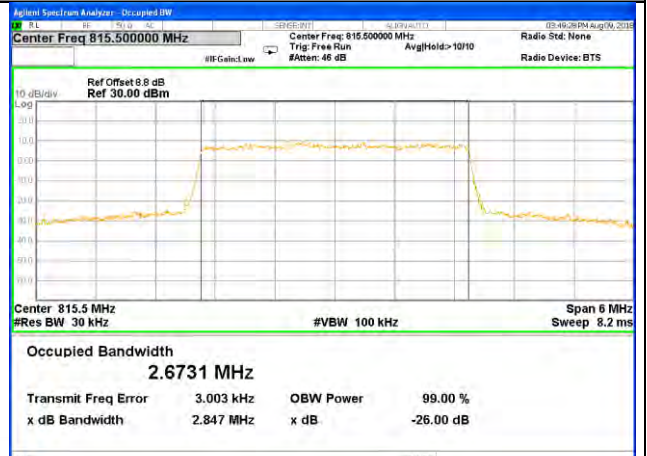

LTE band 25

LTE band 25 (99% and -26 Bandwidth)

LTE band 26

LTE band 26 (99% and -26 Bandwidth)

LTE band 26

LTE band 26 (99% and -26 Bandwidth)

Lowest Channel / 3MHz / QPSK

Lowest Channel / 3MHz / 16QAM