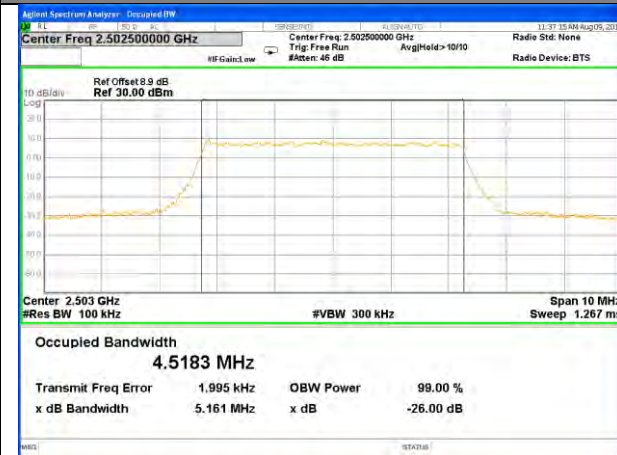

LTE band 5

LTE band 5 (99% and -26 Bandwidth)

LTE band 5

LTE band 5 (99% and -26 Bandwidth)

Lowest Channel / 3MHz / QPSK

Lowest Channel / 3MHz / 16QAM

Middle Channel / 3MHz / QPSK

Middle Channel / 3MHz / 16QAM

Highest Channel / 3MHz / QPSK

Highest Channel / 3MHz / 16QAM

LTE band 5

LTE band 5 (99% and -26 Bandwidth)

LTE band 5

LTE band 5 (99% and -26 Bandwidth)

LTE band 7

LTE band 7 (99% and -26 Bandwidth)

Lowest Channel / 5MHz / QPSK

Lowest Channel / 5MHz / 16QAM

Middle Channel / 5MHz / QPSK

Middle Channel / 5MHz / 16QAM

Highest Channel / 5MHz / QPSK

Highest Channel / 5MHz / 16QAM

LTE band 7

LTE band 7 (99% and -26 Bandwidth)