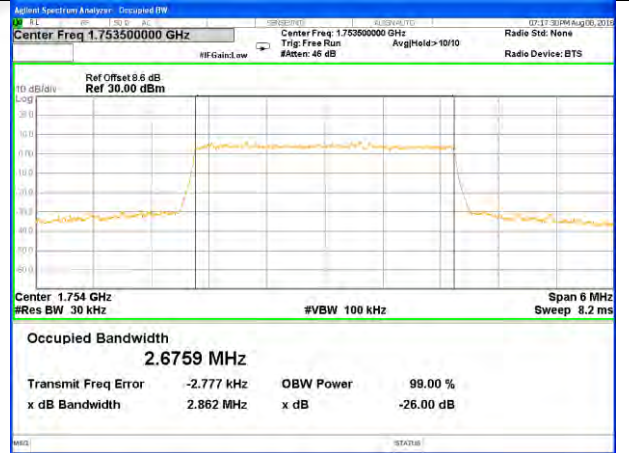

LTE band 4

LTE band 4 (99% and -26 Bandwidth)

Lowest Channel / 3MHz / QPSK

Lowest Channel / 3MHz / 16QAM

Middle Channel / 3MHz / QPSK

Middle Channel / 3MHz / 16QAM

Highest Channel / 3MHz / QPSK

Highest Channel / 3MHz / 16QAM

LTE band 4

LTE band 4 (99% and -26 Bandwidth)

Lowest Channel / 5MHz / QPSK

Lowest Channel / 5MHz / 16QAM

Middle Channel / 5MHz / QPSK

Middle Channel / 5MHz / 16QAM

Highest Channel / 5MHz / QPSK

Highest Channel / 5MHz / 16QAM