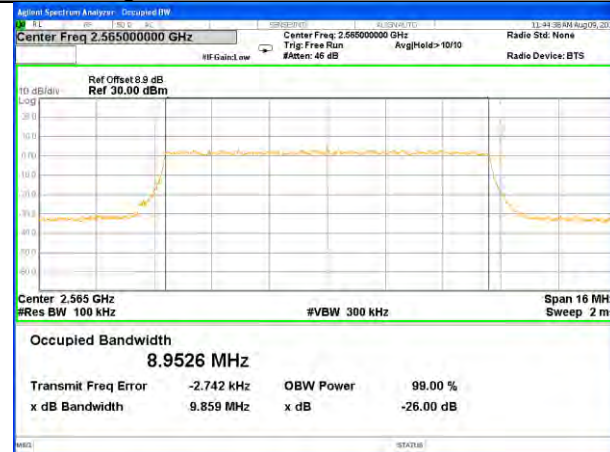

Lowest Channel / 10MHz / QPSK

Lowest Channel / 10MHz / 16QAM

Middle Channel / 10MHz / QPSK

Middle Channel / 10MHz / 16QAM

Highest Channel / 10MHz / QPSK

Highest Channel / 10MHz / 16QAM

LTE band 7

LTE band 7 (99% and -26 Bandwidth)