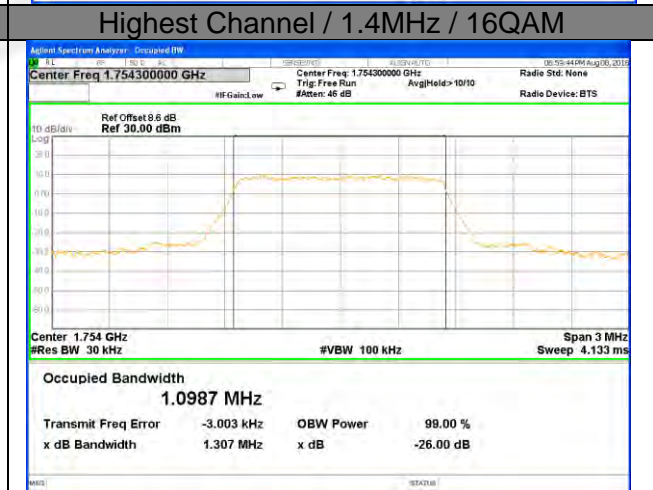

Highest Channel / 5MHz / QPSK

Highest Channel / 5MHz / 16QAM

LTE band 2

LTE band 2 (99% and -26 Bandwidth)

LTE band 2

LTE band 2 (99% and -26 Bandwidth)

Lowest Channel / 15MHz / QPSK

Lowest Channel / 15MHz / 16QAM

Middle Channel / 15MHz / QPSK

Middle Channel / 15MHz / 16QAM

Highest Channel / 15MHz / QPSK

Highest Channel / 15MHz / 16QAM

LTE band 2

LTE band 2 (99% and -26 Bandwidth)

LTE band 4

LTE band 4 (99% and -26 Bandwidth)

LTE band 4

LTE band 4 (99% and -26 Bandwidth)

Lowest Channel / 3MHz / QPSK

Lowest Channel / 3MHz / 16QAM

Middle Channel / 3MHz / QPSK

Middle Channel / 3MHz / 16QAM

Highest Channel / 3MHz / QPSK

Highest Channel / 3MHz / 16QAM

LTE band 4

LTE band 4 (99% and -26 Bandwidth)

Lowest Channel / 5MHz / QPSK

Lowest Channel / 5MHz / 16QAM

Middle Channel / 5MHz / QPSK

Middle Channel / 5MHz / 16QAM

Highest Channel / 5MHz / QPSK

Highest Channel / 5MHz / 16QAM