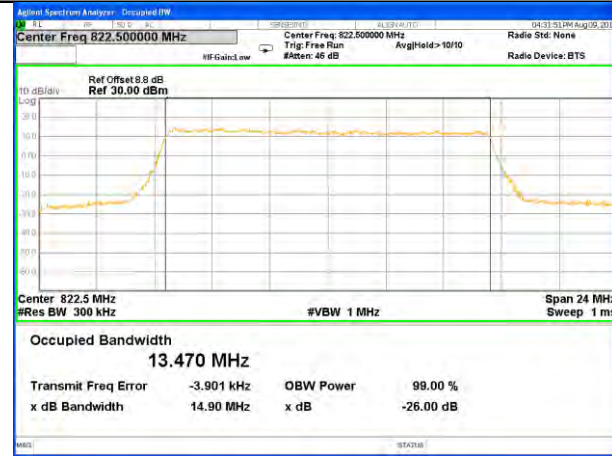

LTE band 26

LTE band 26 (99% and -26 Bandwidth)

Lowest Channel / 15MHz / QPSK