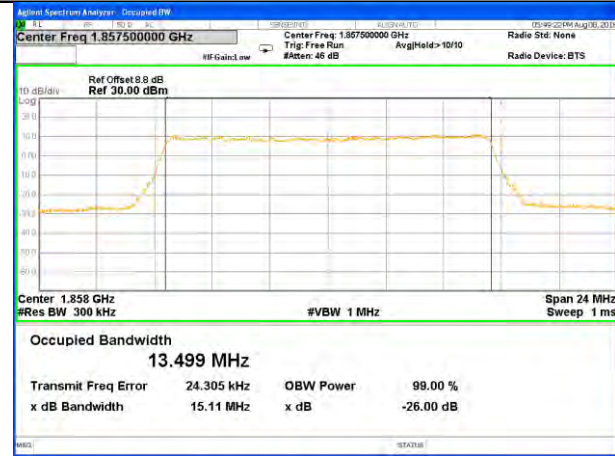

Highest Channel / 3MHz / QPSK

Highest Channel / 3MHz / 16QAM

LTE band 2

LTE band 2 (99% and -26 Bandwidth)

Lowest Channel / 5MHz / QPSK

Lowest Channel / 5MHz / 16QAM

Middle Channel / 5MHz / QPSK

Middle Channel / 5MHz / 16QAM

Highest Channel / 5MHz / QPSK

Highest Channel / 5MHz / 16QAM

LTE band 2

LTE band 2 (99% and -26 Bandwidth)

LTE band 2

LTE band 2 (99% and -26 Bandwidth)

Lowest Channel / 15MHz / QPSK

Lowest Channel / 15MHz / 16QAM

Middle Channel / 15MHz / QPSK

Middle Channel / 15MHz / 16QAM

Highest Channel / 15MHz / QPSK

Highest Channel / 15MHz / 16QAM

LTE band 2

LTE band 2 (99% and -26 Bandwidth)

LTE band 4

LTE band 4 (99% and -26 Bandwidth)