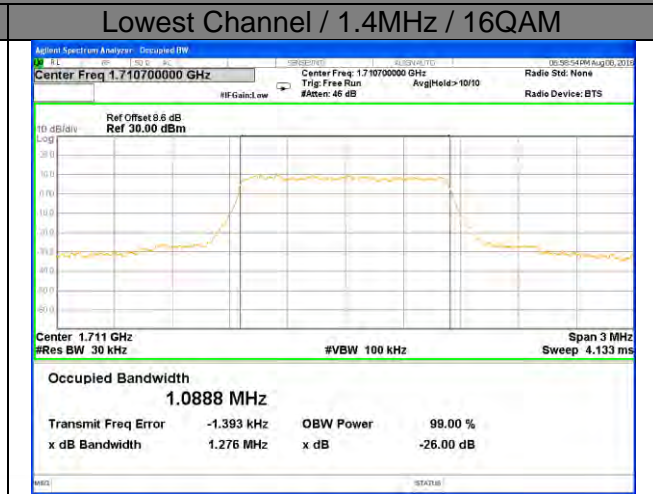

Highest Channel / 5MHz / QPSK

Highest Channel / 5MHz / 16QAM

LTE band 2

LTE band 2 (99% and -26 Bandwidth)

LTE band 2

LTE band 2 (99% and -26 Bandwidth)

Lowest Channel / 15MHz / QPSK

Lowest Channel / 15MHz / 16QAM

Middle Channel / 15MHz / QPSK

Middle Channel / 15MHz / 16QAM

Highest Channel / 15MHz / QPSK

Highest Channel / 15MHz / 16QAM

LTE band 2

LTE band 2 (99% and -26 Bandwidth)

LTE band 4

LTE band 4 (99% and -26 Bandwidth)

LTE band 4

LTE band 4 (99% and -26 Bandwidth)

Lowest Channel / 3MHz / QPSK

Lowest Channel / 3MHz / 16QAM

Middle Channel / 3MHz / QPSK

Middle Channel / 3MHz / 16QAM

Highest Channel / 3MHz / QPSK

Highest Channel / 3MHz / 16QAM