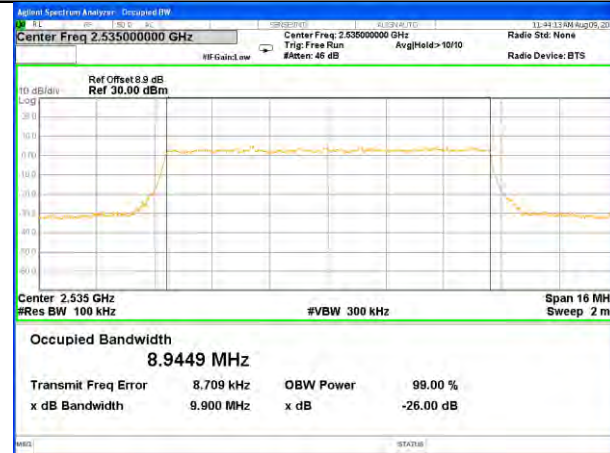

Highest Channel / 3MHz / QPSK

Highest Channel / 3MHz / 16QAM

LTE band 5

LTE band 5 (99% and -26 Bandwidth)

LTE band 5

LTE band 5 (99% and -26 Bandwidth)

LTE band 7

LTE band 7 (99% and -26 Bandwidth)

Lowest Channel / 5MHz / QPSK

Lowest Channel / 5MHz / 16QAM

Middle Channel / 5MHz / QPSK

Middle Channel / 5MHz / 16QAM

Highest Channel / 5MHz / QPSK

Highest Channel / 5MHz / 16QAM

LTE band 7

LTE band 7 (99% and -26 Bandwidth)

Lowest Channel / 10MHz / QPSK

Lowest Channel / 10MHz / 16QAM

Middle Channel / 10MHz / QPSK

Middle Channel / 10MHz / 16QAM

Highest Channel / 10MHz / QPSK

Highest Channel / 10MHz / 16QAM

LTE band 7

LTE band 7 (99% and -26 Bandwidth)