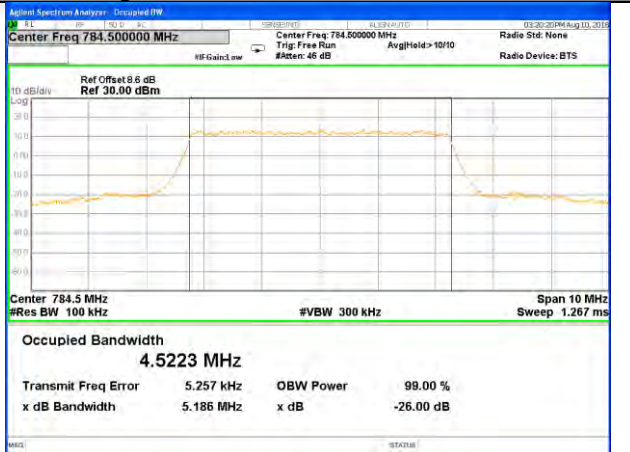

Lowest Channel / 5MHz / QPSK

Lowest Channel / 5MHz / 16QAM

Middle Channel / 5MHz / QPSK

Middle Channel / 5MHz / 16QAM

Highest Channel / 5MHz / QPSK

Highest Channel / 5MHz / 16QAM

LTE band 13

LTE band 13 (99% and -26 Bandwidth)