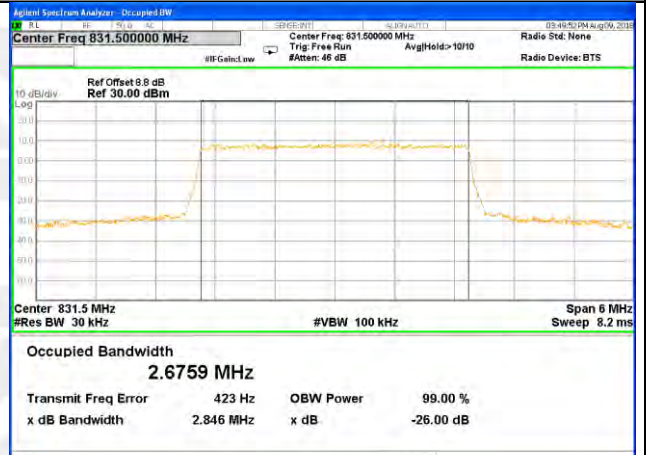

Middle Channel / 3MHz / 16QAM