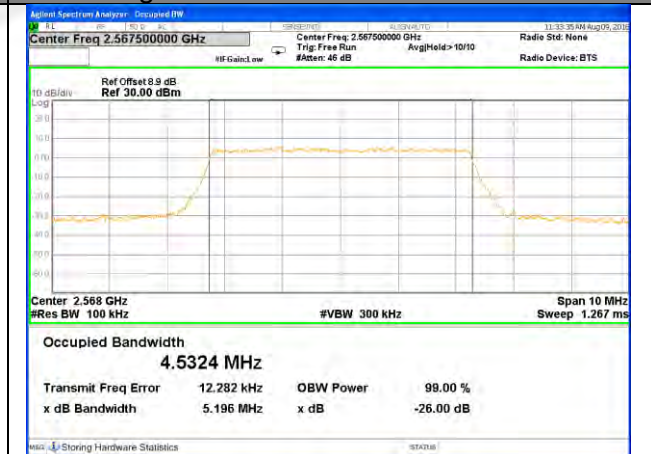

Lowest Channel / 5MHz / QPSK

Lowest Channel / 5MHz / 16QAM

Middle Channel / 5MHz / QPSK

Middle Channel / 5MHz / 16QAM

Highest Channel / 5MHz / QPSK

Highest Channel / 5MHz / 16QAM

LTE band 7

LTE band 7 (99% and -26 Bandwidth)