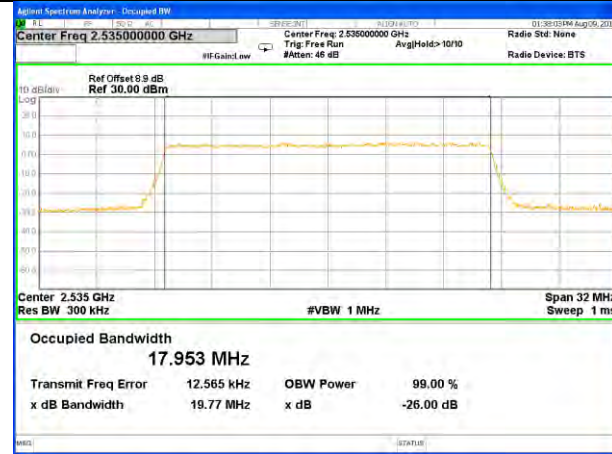

Middle Channel / 20MHz / QPSK