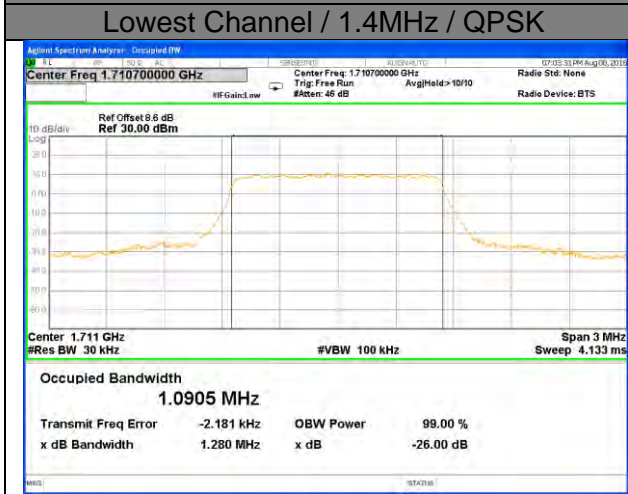

Highest Channel / 5MHz / QPSK

Highest Channel / 5MHz / 16QAM

LTE band 2

LTE band 2 (99% and -26 Bandwidth)

LTE band 2

LTE band 2 (99% and -26 Bandwidth)

Lowest Channel / 15MHz / QPSK

Lowest Channel / 15MHz / 16QAM

Middle Channel / 15MHz / QPSK

Middle Channel / 15MHz / 16QAM

Highest Channel / 15MHz / QPSK

Highest Channel / 15MHz / 16QAM

LTE band 2

LTE band 2 (99% and -26 Bandwidth)

LTE band 4

LTE band 4 (99% and -26 Bandwidth)

LTE band 4

LTE band 4 (99% and -26 Bandwidth)

Lowest Channel / 3MHz / QPSK

Lowest Channel / 3MHz / 16QAM

Middle Channel / 3MHz / QPSK

Middle Channel / 3MHz / 16QAM

Highest Channel / 3MHz / QPSK

Highest Channel / 3MHz / 16QAM