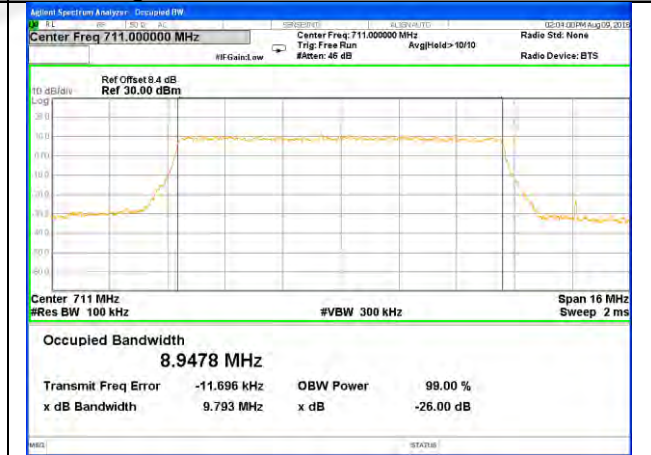

LTE band 17

LTE band 17 (99% and -26 Bandwidth)

Lowest Channel / 10MHz / QPSK

Lowest Channel / 10MHz / 16QAM

Middle Channel / 10MHz / QPSK

Middle Channel / 10MHz / 16QAM

Highest Channel / 10MHz / QPSK

Highest Channel / 10MHz / 16QAM