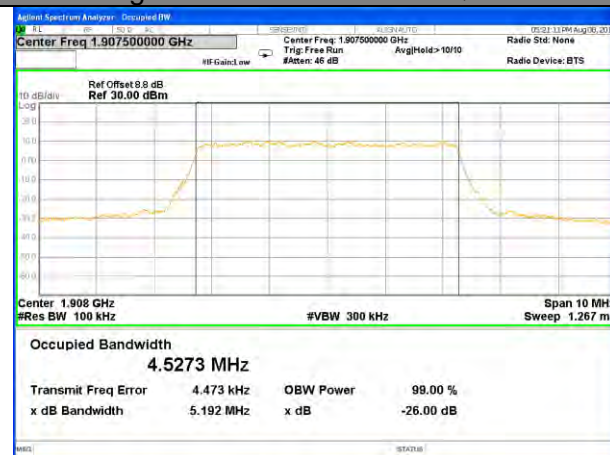

Highest Channel / 3MHz / QPSK

Highest Channel / 3MHz / 16QAM

LTE band 2

LTE band 2 (99% and -26 Bandwidth)

Lowest Channel / 5MHz / QPSK

Lowest Channel / 5MHz / 16QAM

Middle Channel / 5MHz / QPSK

Middle Channel / 5MHz / 16QAM

Highest Channel / 5MHz / QPSK

Highest Channel / 5MHz / 16QAM

LTE band 2

LTE band 2 (99% and -26 Bandwidth)

LTE band 2

LTE band 2 (99% and -26 Bandwidth)

Lowest Channel / 15MHz / QPSK

Lowest Channel / 15MHz / 16QAM