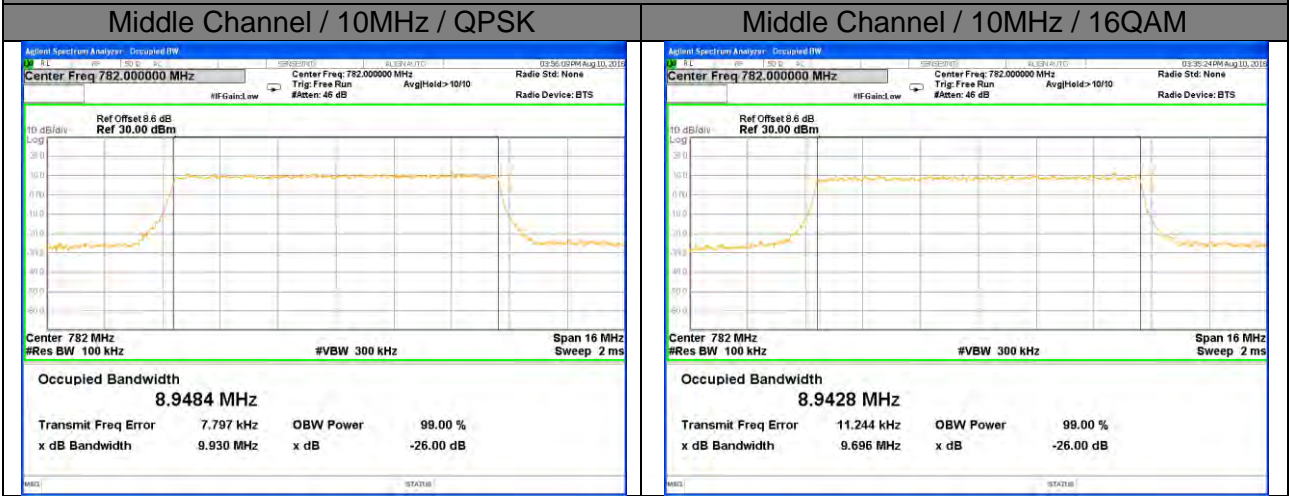

LTE band 12

LTE band 12 (99% and -26 Bandwidth)

LTE band 12

LTE band 12 (99% and -26 Bandwidth)

LTE band 12

LTE band 12 (99% and -26 Bandwidth)

LTE band 13

LTE band 13 (99% and -26 Bandwidth)

Lowest Channel / 5MHz / QPSK

Lowest Channel / 5MHz / 16QAM

Middle Channel / 5MHz / QPSK

Middle Channel / 5MHz / 16QAM

Highest Channel / 5MHz / QPSK

Highest Channel / 5MHz / 16QAM

LTE band 13

LTE band 13 (99% and -26 Bandwidth)

LTE band 17

LTE band 17 (99% and -26 Bandwidth)

Lowest Channel / 5MHz / QPSK

Lowest Channel / 5MHz / 16QAM

Middle Channel / 5MHz / QPSK

Middle Channel / 5MHz / 16QAM

Highest Channel / 5MHz / QPSK

Highest Channel / 5MHz / 16QAM