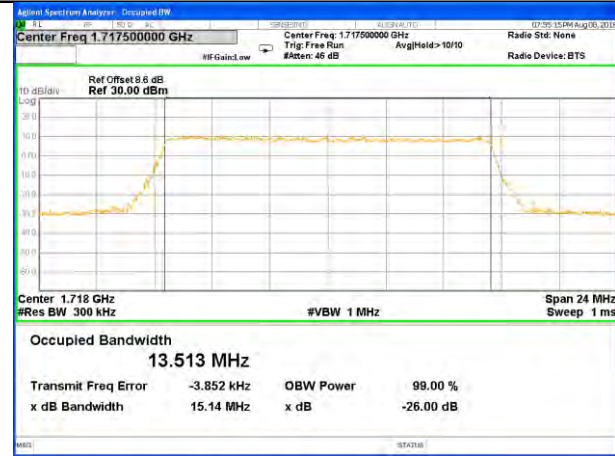

LTE band 4

LTE band 4 (99% and -26 Bandwidth)

Lowest Channel / 5MHz / QPSK

Lowest Channel / 5MHz / 16QAM

Middle Channel / 5MHz / QPSK

Middle Channel / 5MHz / 16QAM

Highest Channel / 5MHz / QPSK

Highest Channel / 5MHz / 16QAM

LTE band 4

LTE band 4 (99% and -26 Bandwidth)

Lowest Channel / 10MHz / QPSK

Lowest Channel / 10MHz / 16QAM

Middle Channel / 10MHz / QPSK

Middle Channel / 10MHz / 16QAM

Highest Channel / 10MHz / QPSK

Highest Channel / 10MHz / 16QAM

LTE band 4

LTE band 4 (99% and -26 Bandwidth)

Lowest Channel / 15MHz / QPSK

Lowest Channel / 15MHz / 16QAM

Middle Channel / 15MHz / QPSK

Middle Channel / 15MHz / 16QAM

Highest Channel / 15MHz / QPSK

Highest Channel / 15MHz / 16QAM