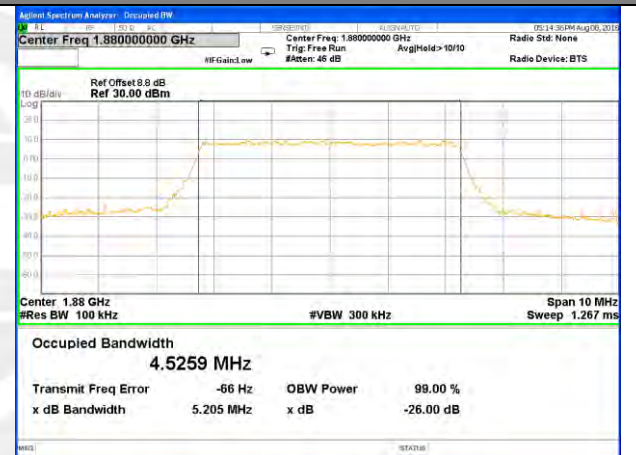

Highest Channel / 3MHz / QPSK

Highest Channel / 3MHz / 16QAM

LTE band 2

LTE band 2 (99% and -26 Bandwidth)

Lowest Channel / 5MHz / QPSK

Lowest Channel / 5MHz / 16QAM

Middle Channel / 5MHz / QPSK

Middle Channel / 5MHz / 16QAM

Highest Channel / 5MHz / QPSK

Highest Channel / 5MHz / 16QAM

LTE band 2

LTE band 2 (99% and -26 Bandwidth)

LTE band 2

LTE band 2 (99% and -26 Bandwidth)

Lowest Channel / 15MHz / QPSK

Lowest Channel / 15MHz / 16QAM