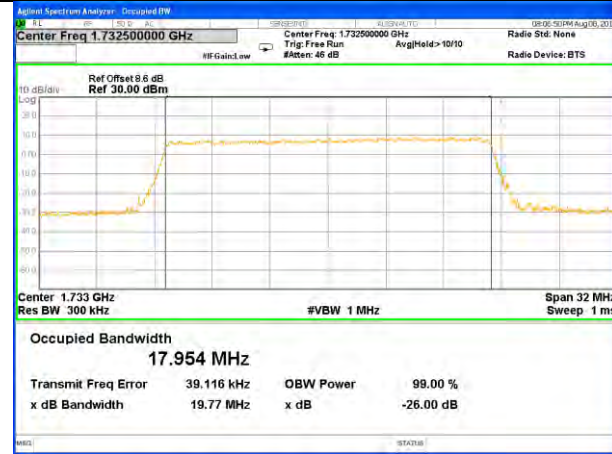

LTE band 4

LTE band 4 (99% and -26 Bandwidth)

Lowest Channel / 15MHz / QPSK

Lowest Channel / 15MHz / 16QAM

Middle Channel / 15MHz / QPSK

Middle Channel / 15MHz / 16QAM

Highest Channel / 15MHz / QPSK

Highest Channel / 15MHz / 16QAM

LTE band 4

LTE band 4 (99% and -26 Bandwidth)

Lowest Channel / 20MHz / QPSK

Lowest Channel / 20MHz / 16QAM

Middle Channel / 20MHz / QPSK

Middle Channel / 20MHz / 16QAM

Highest Channel / 20MHz / QPSK

Highest Channel / 20MHz / 16QAM

LTE band 5

LTE band 5 (99% and -26 Bandwidth)

LTE band 5

LTE band 5 (99% and -26 Bandwidth)

Lowest Channel / 3MHz / QPSK

Lowest Channel / 3MHz / 16QAM

Middle Channel / 3MHz / QPSK

Middle Channel / 3MHz / 16QAM