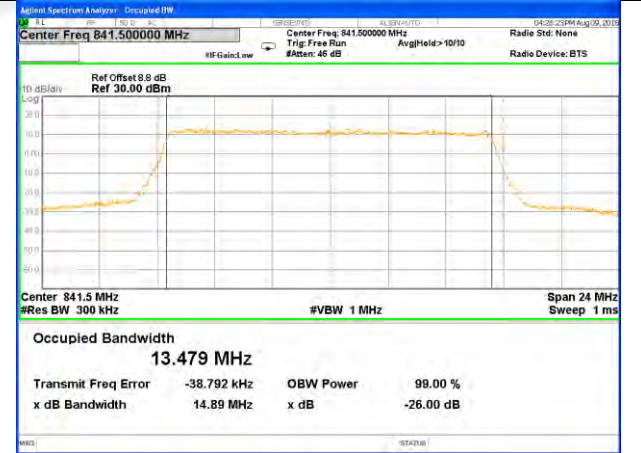

Lowest Channel / 15MHz / QPSK

Lowest Channel / 15MHz / 16QAM

Middle Channel / 15MHz / QPSK

Middle Channel / 15MHz / 16QAM

Highest Channel / 15MHz / QPSK

Highest Channel / 15MHz / 16QAM

LTE band 41

LTE band 41