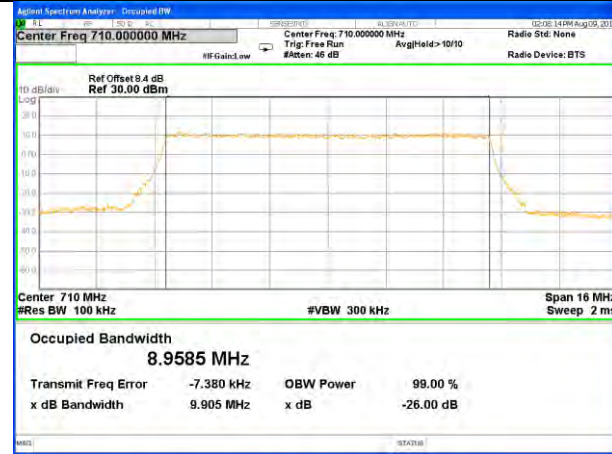

LTE band 17

LTE band 17 (99% and -26 Bandwidth)

Lowest Channel / 10MHz / QPSK

Lowest Channel / 10MHz / 16QAM

Middle Channel / 10MHz / QPSK

Middle Channel / 10MHz / 16QAM

Highest Channel / 10MHz / QPSK

Highest Channel / 10MHz / 16QAM

LTE band 25

LTE band 25 (99% and -26 Bandwidth)

Lowest Channel / 1.4MHz / QPSK

Lowest Channel / 1.4MHz / 16QAM

Middle Channel / 1.4MHz / QPSK

Middle Channel / 1.4MHz / 16QAM

Highest Channel / 1.4MHz / QPSK

Highest Channel / 1.4MHz / 16QAM