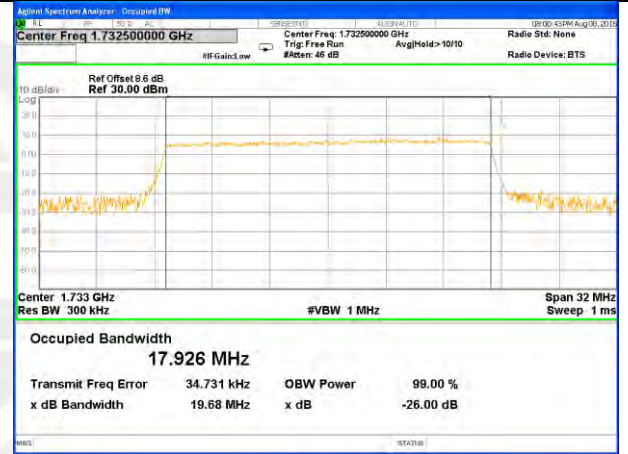

LTE band 4

LTE band 4 (99% and -26 Bandwidth)

Lowest Channel / 20MHz / QPSK

Lowest Channel / 20MHz / 16QAM

Middle Channel / 20MHz / QPSK

Middle Channel / 20MHz / 16QAM

Highest Channel / 20MHz / QPSK

Highest Channel / 20MHz / 16QAM

LTE band 5

LTE band 5 (99% and -26 Bandwidth)

LTE band 5

LTE band 5 (99% and -26 Bandwidth)

Lowest Channel / 3MHz / QPSK

Lowest Channel / 3MHz / 16QAM

Middle Channel / 3MHz / QPSK

Middle Channel / 3MHz / 16QAM