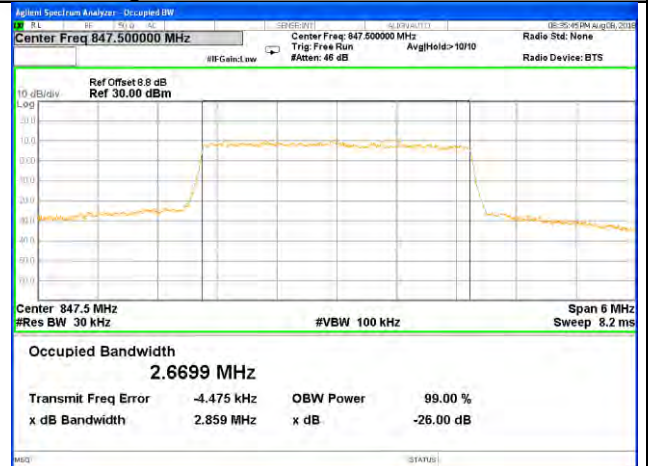

LTE band 4

LTE band 4 (99% and -26 Bandwidth)

Lowest Channel / 20MHz / QPSK

Lowest Channel / 20MHz / 16QAM

Middle Channel / 20MHz / QPSK

Middle Channel / 20MHz / 16QAM

Highest Channel / 20MHz / QPSK

Highest Channel / 20MHz / 16QAM

LTE band 5

LTE band 5 (99% and -26 Bandwidth)

LTE band 5

LTE band 5 (99% and -26 Bandwidth)

Lowest Channel / 3MHz / QPSK

Lowest Channel / 3MHz / 16QAM

Middle Channel / 3MHz / QPSK

Middle Channel / 3MHz / 16QAM

Highest Channel / 3MHz / QPSK

Highest Channel / 3MHz / 16QAM

LTE band 5

LTE band 5 (99% and -26 Bandwidth)

LTE band 5

LTE band 5 (99% and -26 Bandwidth)

LTE band 7

LTE band 7 (99% and -26 Bandwidth)