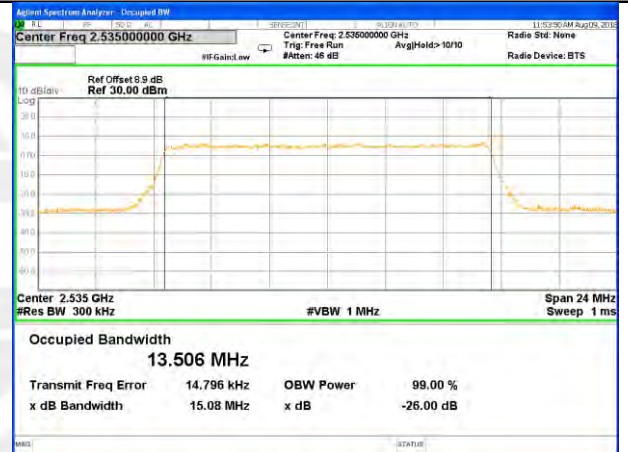

Lowest Channel / 15MHz / QPSK

Lowest Channel / 15MHz / 16QAM

Middle Channel / 15MHz / QPSK

Middle Channel / 15MHz / 16QAM

Highest Channel / 15MHz / QPSK

Highest Channel / 15MHz / 16QAM

LTE band 7

LTE band 7 (99% and -26 Bandwidth)