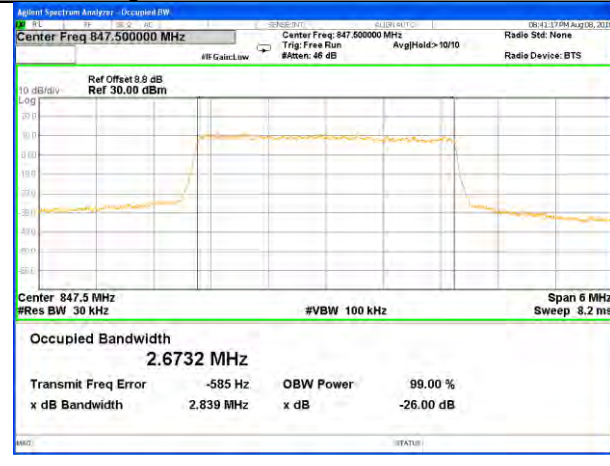

Highest Channel / 3MHz / QPSK