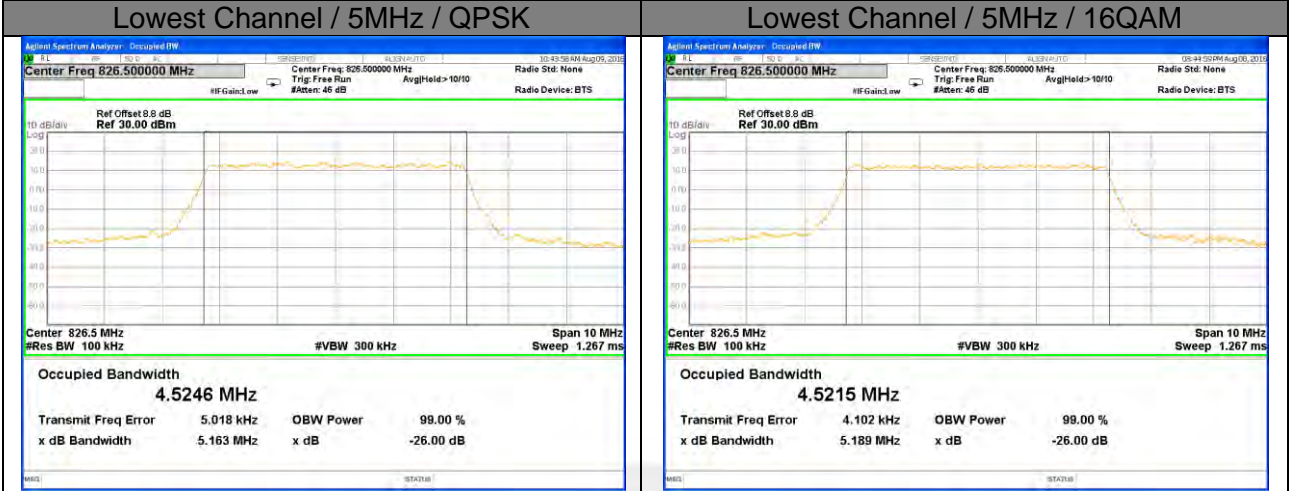

LTE band 5

LTE band 5 (99% and -26 Bandwidth)

LTE band 5

LTE band 5 (99% and -26 Bandwidth)

Lowest Channel / 3MHz / QPSK

Lowest Channel / 3MHz / 16QAM

Middle Channel / 3MHz / QPSK

Middle Channel / 3MHz / 16QAM

Highest Channel / 3MHz / QPSK

Highest Channel / 3MHz / 16QAM

LTE band 5

LTE band 5 (99% and -26 Bandwidth)

LTE band 5

LTE band 5 (99% and -26 Bandwidth)

LTE band 7

LTE band 7 (99% and -26 Bandwidth)

Lowest Channel / 5MHz / QPSK

Lowest Channel / 5MHz / 16QAM

Middle Channel / 5MHz / QPSK

Middle Channel / 5MHz / 16QAM

Highest Channel / 5MHz / QPSK

Highest Channel / 5MHz / 16QAM

LTE band 7

LTE band 7 (99% and -26 Bandwidth)