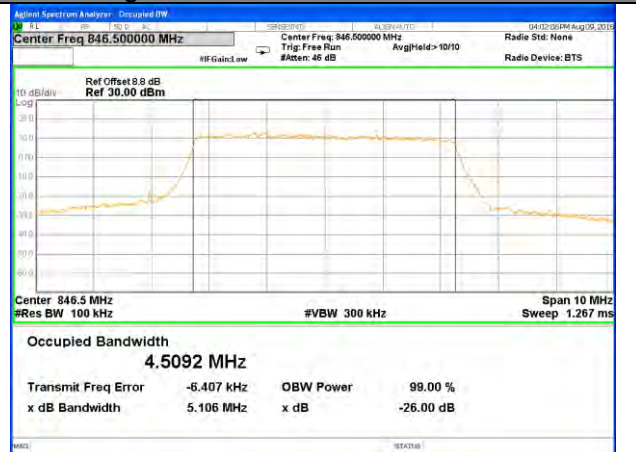

Middle Channel / 5MHz / QPSK

Middle Channel / 5MHz / 16QAM

Highest Channel / 5MHz / QPSK

Highest Channel / 5MHz / 16QAM

LTE band 26

LTE band 26 (99% and -26 Bandwidth)

LTE band 26

LTE band 26 (99% and -26 Bandwidth)