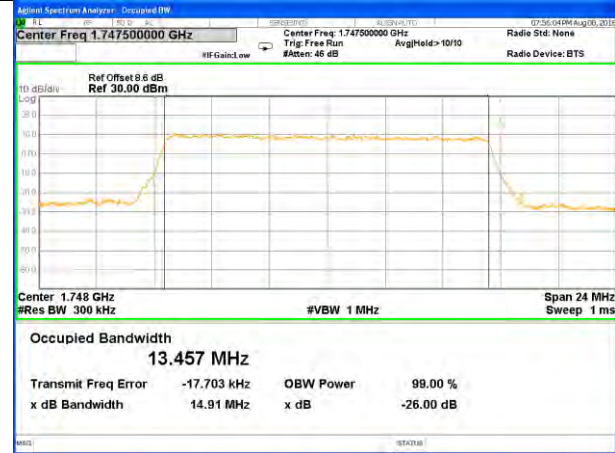

LTE band 4

LTE band 4 (99% and -26 Bandwidth)

Lowest Channel / 10MHz / QPSK

Lowest Channel / 10MHz / 16QAM

Middle Channel / 10MHz / QPSK

Middle Channel / 10MHz / 16QAM

Highest Channel / 10MHz / QPSK

Highest Channel / 10MHz / 16QAM

LTE band 4

LTE band 4 (99% and -26 Bandwidth)

Lowest Channel / 15MHz / QPSK

Lowest Channel / 15MHz / 16QAM

Middle Channel / 15MHz / QPSK

Middle Channel / 15MHz / 16QAM

Highest Channel / 15MHz / QPSK

Highest Channel / 15MHz / 16QAM

LTE band 4

LTE band 4 (99% and -26 Bandwidth)

Lowest Channel / 20MHz / QPSK

Lowest Channel / 20MHz / 16QAM

Middle Channel / 20MHz / QPSK

Middle Channel / 20MHz / 16QAM

Highest Channel / 20MHz / QPSK

Highest Channel / 20MHz / 16QAM