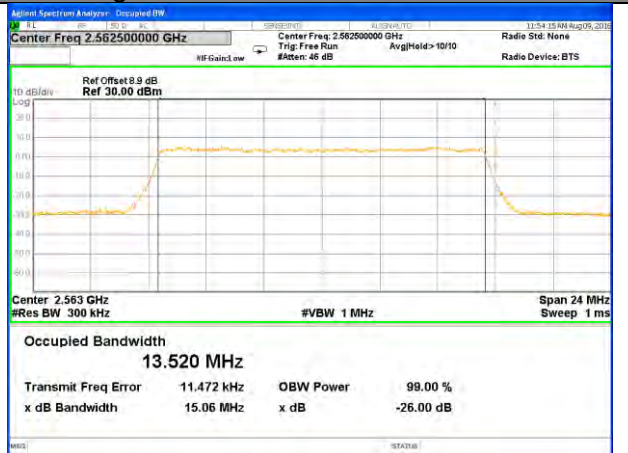

Lowest Channel / 15MHz / QPSK

Lowest Channel / 15MHz / 16QAM

Middle Channel / 15MHz / QPSK

Middle Channel / 15MHz / 16QAM

Highest Channel / 15MHz / QPSK

Highest Channel / 15MHz / 16QAM

LTE band 7

LTE band 7 (99% and -26 Bandwidth)