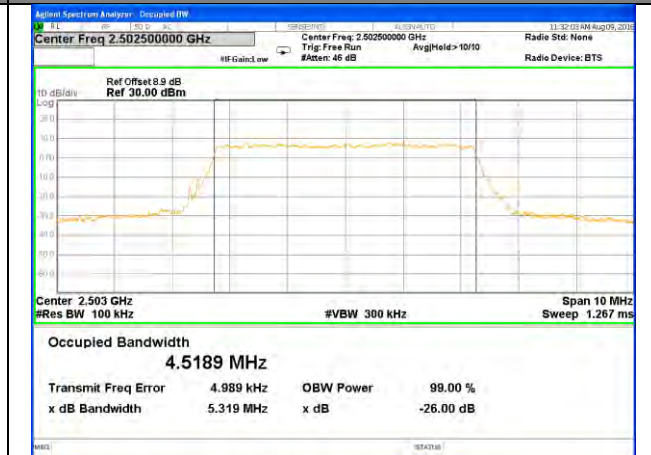

LTE band 5

LTE band 5 (99% and -26 Bandwidth)

LTE band 5

LTE band 5 (99% and -26 Bandwidth)

Lowest Channel / 3MHz / QPSK

Lowest Channel / 3MHz / 16QAM

Middle Channel / 3MHz / QPSK

Middle Channel / 3MHz / 16QAM

Highest Channel / 3MHz / QPSK

Highest Channel / 3MHz / 16QAM

LTE band 5

LTE band 5 (99% and -26 Bandwidth)

LTE band 5

LTE band 5 (99% and -26 Bandwidth)

LTE band 7

LTE band 7 (99% and -26 Bandwidth)

Lowest Channel / 5MHz / QPSK

Lowest Channel / 5MHz / 16QAM

Middle Channel / 5MHz / QPSK

Middle Channel / 5MHz / 16QAM

Highest Channel / 5MHz / QPSK

Highest Channel / 5MHz / 16QAM

LTE band 7

LTE band 7 (99% and -26 Bandwidth)