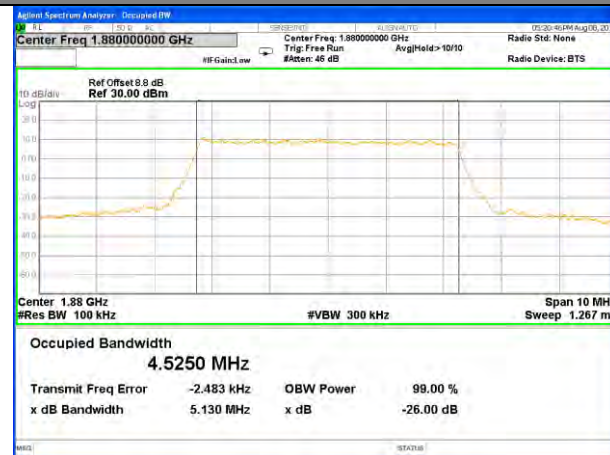

Highest Channel / 3MHz / QPSK

Highest Channel / 3MHz / 16QAM

LTE band 2

LTE band 2 (99% and -26 Bandwidth)

Lowest Channel / 5MHz / QPSK

Lowest Channel / 5MHz / 16QAM

Middle Channel / 5MHz / QPSK

Middle Channel / 5MHz / 16QAM

Highest Channel / 5MHz / QPSK

Highest Channel / 5MHz / 16QAM

LTE band 2

LTE band 2 (99% and -26 Bandwidth)

LTE band 2

LTE band 2 (99% and -26 Bandwidth)

Lowest Channel / 15MHz / QPSK

Lowest Channel / 15MHz / 16QAM