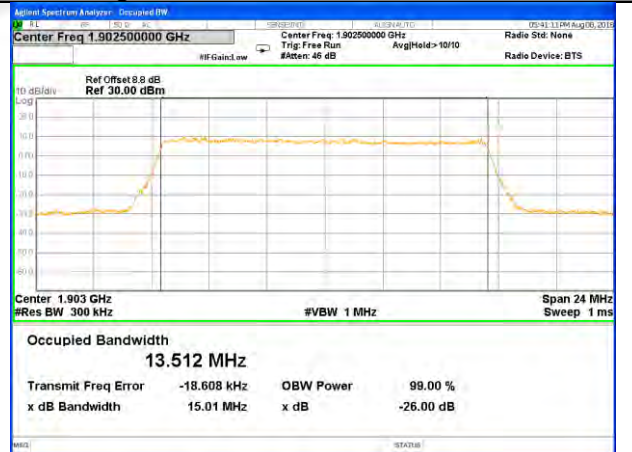

Middle Channel / 15MHz / QPSK

Middle Channel / 15MHz / 16QAM

Highest Channel / 15MHz / QPSK

Highest Channel / 15MHz / 16QAM

LTE band 2

LTE band 2 (99% and -26 Bandwidth)

LTE band 4

LTE band 4 (99% and -26 Bandwidth)

LTE band 4

LTE band 4 (99% and -26 Bandwidth)

Lowest Channel / 3MHz / QPSK

Lowest Channel / 3MHz / 16QAM

Middle Channel / 3MHz / QPSK

Middle Channel / 3MHz / 16QAM

Highest Channel / 3MHz / QPSK

Highest Channel / 3MHz / 16QAM