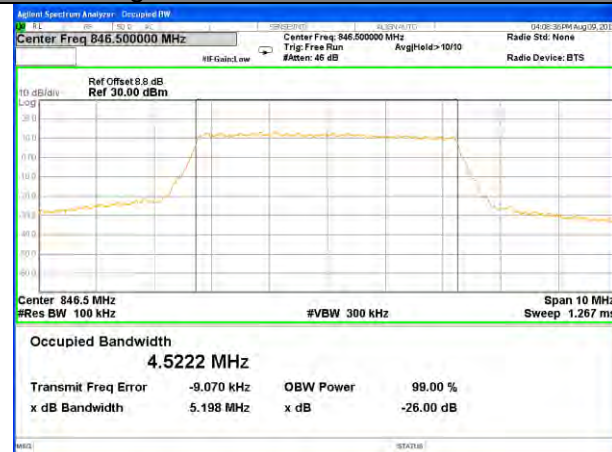

Highest Channel / 5MHz / QPSK