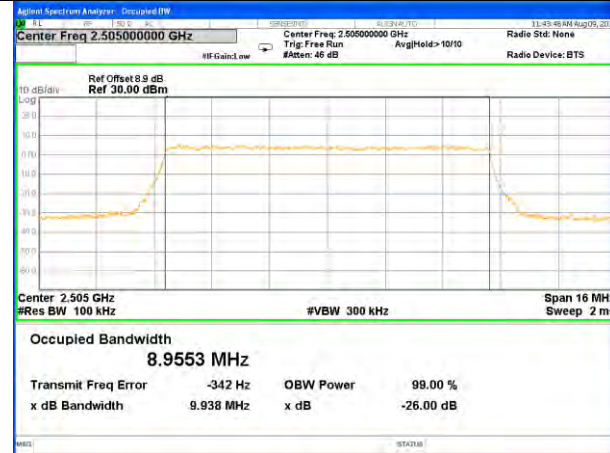

Highest Channel / 3MHz / QPSK

Highest Channel / 3MHz / 16QAM

LTE band 5

LTE band 5 (99% and -26 Bandwidth)

LTE band 5

LTE band 5 (99% and -26 Bandwidth)

LTE band 7

LTE band 7 (99% and -26 Bandwidth)

Lowest Channel / 5MHz / QPSK

Lowest Channel / 5MHz / 16QAM

Middle Channel / 5MHz / QPSK

Middle Channel / 5MHz / 16QAM

Highest Channel / 5MHz / QPSK

Highest Channel / 5MHz / 16QAM

LTE band 7

LTE band 7 (99% and -26 Bandwidth)

Lowest Channel / 10MHz / QPSK

Lowest Channel / 10MHz / 16QAM

Middle Channel / 10MHz / QPSK

Middle Channel / 10MHz / 16QAM

Highest Channel / 10MHz / QPSK

Highest Channel / 10MHz / 16QAM

LTE band 7

LTE band 7 (99% and -26 Bandwidth)