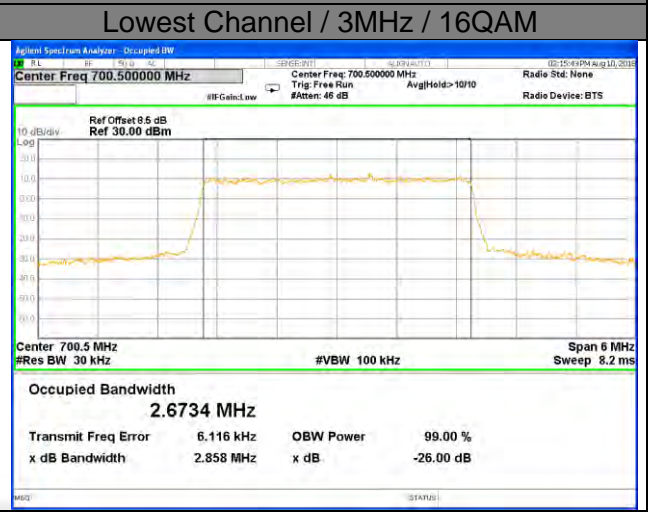

Lowest Channel / 20MHz / QPSK

Lowest Channel / 20MHz / 16QAM

Middle Channel / 20MHz / QPSK

Middle Channel / 20MHz / 16QAM

Highest Channel / 20MHz / QPSK

Highest Channel / 20MHz / 16QAM

LTE band 12

LTE band 12 (99% and -26 Bandwidth)

LTE band 12

LTE band 12 (99% and -26 Bandwidth)

LTE band 12

LTE band 12 (99% and -26 Bandwidth)

LTE band 12

LTE band 12 (99% and -26 Bandwidth)

LTE band 13

LTE band 13 (99% and -26 Bandwidth)