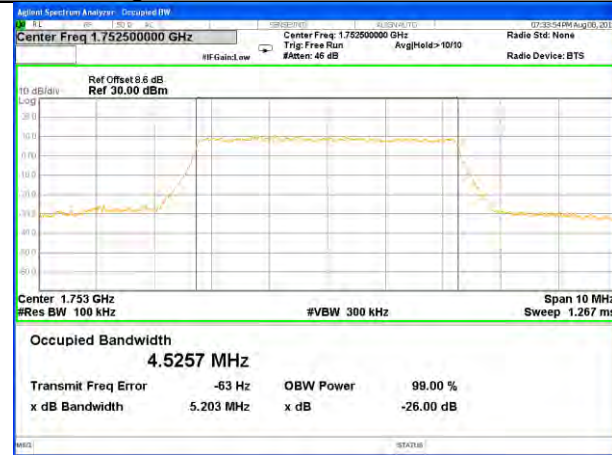

LTE band 4

LTE band 4 (99% and -26 Bandwidth)

Lowest Channel / 5MHz / QPSK

Lowest Channel / 5MHz / 16QAM

Middle Channel / 5MHz / QPSK

Middle Channel / 5MHz / 16QAM

Highest Channel / 5MHz / QPSK

Highest Channel / 5MHz / 16QAM

LTE band 4

LTE band 4 (99% and -26 Bandwidth)

Lowest Channel / 10MHz / QPSK

Lowest Channel / 10MHz / 16QAM

Middle Channel / 10MHz / QPSK

Middle Channel / 10MHz / 16QAM

Highest Channel / 10MHz / QPSK

Highest Channel / 10MHz / 16QAM