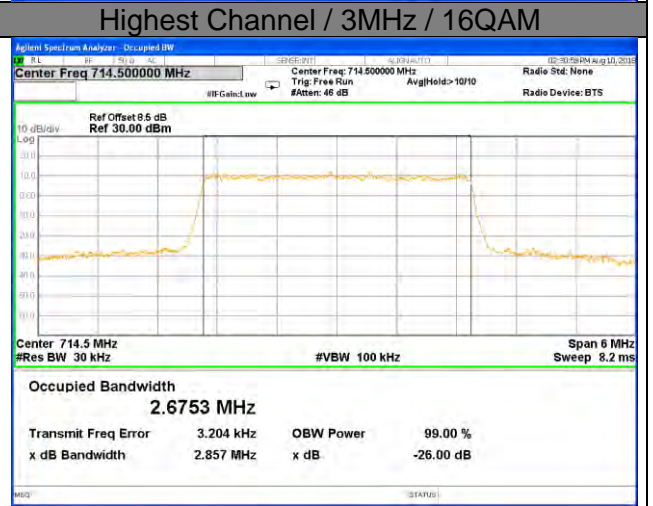

Lowest Channel / 15MHz / QPSK

Lowest Channel / 15MHz / 16QAM

Middle Channel / 15MHz / QPSK

Middle Channel / 15MHz / 16QAM

Highest Channel / 15MHz / QPSK

Highest Channel / 15MHz / 16QAM

LTE band 7

LTE band 7 (99% and -26 Bandwidth)

Lowest Channel / 20MHz / QPSK

Lowest Channel / 20MHz / 16QAM

Middle Channel / 20MHz / QPSK

Middle Channel / 20MHz / 16QAM

Highest Channel / 20MHz / QPSK

Highest Channel / 20MHz / 16QAM

LTE band 12

LTE band 12 (99% and -26 Bandwidth)

LTE band 12

LTE band 12 (99% and -26 Bandwidth)

LTE band 12

LTE band 12 (99% and -26 Bandwidth)

LTE band 12

LTE band 12 (99% and -26 Bandwidth)

LTE band 13

LTE band 13 (99% and -26 Bandwidth)