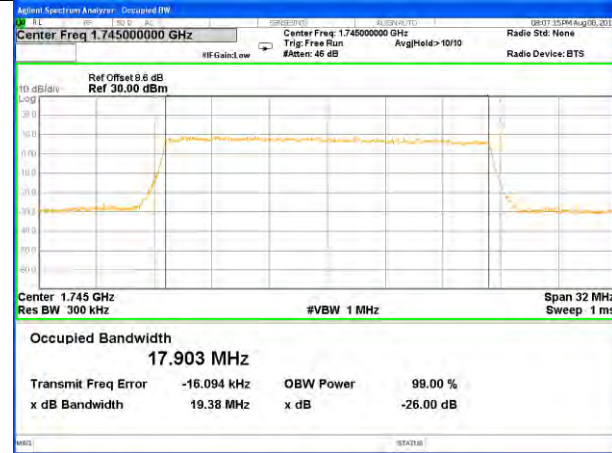

LTE band 4

LTE band 4 (99% and -26 Bandwidth)

Lowest Channel / 20MHz / QPSK

Lowest Channel / 20MHz / 16QAM

Middle Channel / 20MHz / QPSK

Middle Channel / 20MHz / 16QAM

Highest Channel / 20MHz / QPSK

Highest Channel / 20MHz / 16QAM

LTE band 5

LTE band 5 (99% and -26 Bandwidth)

LTE band 5

LTE band 5 (99% and -26 Bandwidth)

Lowest Channel / 3MHz / QPSK

Lowest Channel / 3MHz / 16QAM

Middle Channel / 3MHz / QPSK

Middle Channel / 3MHz / 16QAM