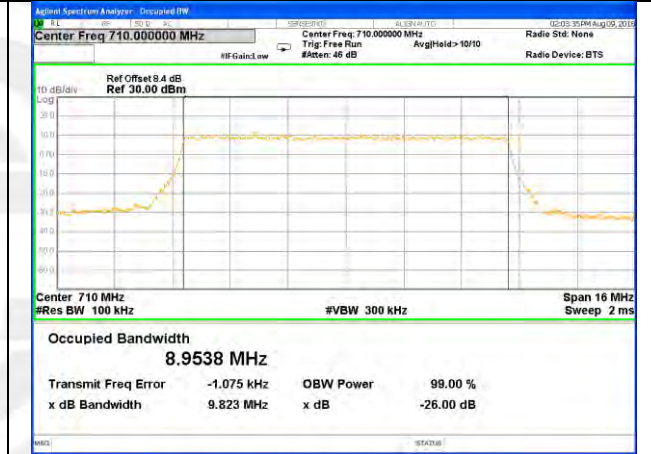

LTE band 17

LTE band 17 (99% and -26 Bandwidth)

Lowest Channel / 10MHz / QPSK

Lowest Channel / 10MHz / 16QAM

Middle Channel / 10MHz / QPSK

Middle Channel / 10MHz / 16QAM

Highest Channel / 10MHz / QPSK

Highest Channel / 10MHz / 16QAM