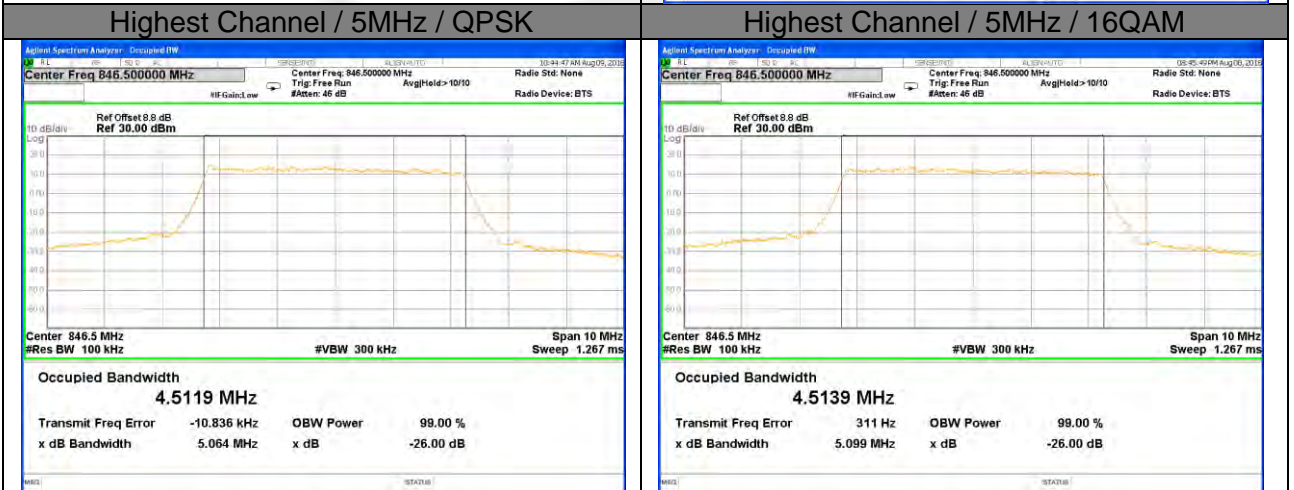

LTE band 5

LTE band 5 (99% and -26 Bandwidth)

LTE band 5

LTE band 5 (99% and -26 Bandwidth)

Lowest Channel / 3MHz / QPSK

Lowest Channel / 3MHz / 16QAM

Middle Channel / 3MHz / QPSK

Middle Channel / 3MHz / 16QAM

Highest Channel / 3MHz / QPSK

Highest Channel / 3MHz / 16QAM

LTE band 5

LTE band 5 (99% and -26 Bandwidth)

LTE band 5

LTE band 5 (99% and -26 Bandwidth)

LTE band 7

LTE band 7 (99% and -26 Bandwidth)

Lowest Channel / 5MHz / QPSK

Lowest Channel / 5MHz / 16QAM

Middle Channel / 5MHz / QPSK

Middle Channel / 5MHz / 16QAM

Highest Channel / 5MHz / QPSK

Highest Channel / 5MHz / 16QAM

LTE band 7

LTE band 7 (99% and -26 Bandwidth)