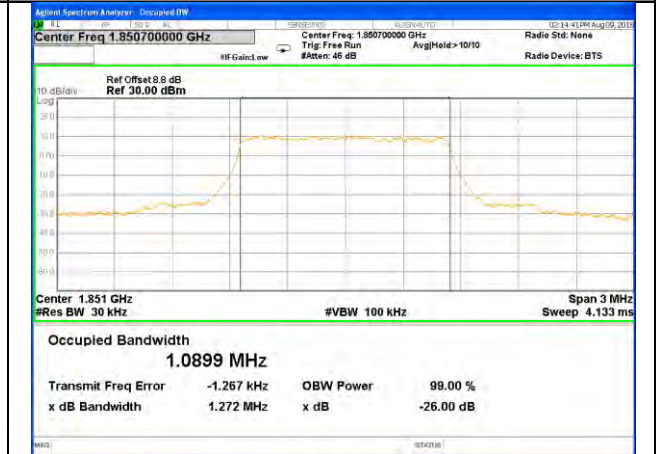

Lowest Channel / 1.4MHz / 16QAM