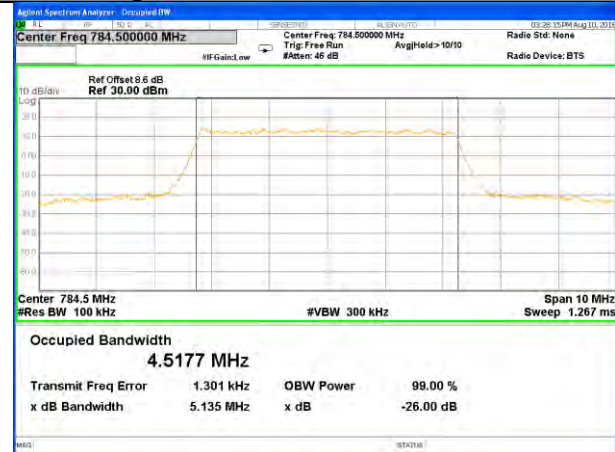

Lowest Channel / 5MHz / QPSK

Lowest Channel / 5MHz / 16QAM

Middle Channel / 5MHz / QPSK

Middle Channel / 5MHz / 16QAM

Highest Channel / 5MHz / QPSK

Highest Channel / 5MHz / 16QAM

LTE band 13

LTE band 13 (99% and -26 Bandwidth)

LTE band 17

LTE band 17 (99% and -26 Bandwidth)

Lowest Channel / 5MHz / QPSK

Lowest Channel / 5MHz / 16QAM

Middle Channel / 5MHz / QPSK

Middle Channel / 5MHz / 16QAM

Highest Channel / 5MHz / QPSK

Highest Channel / 5MHz / 16QAM