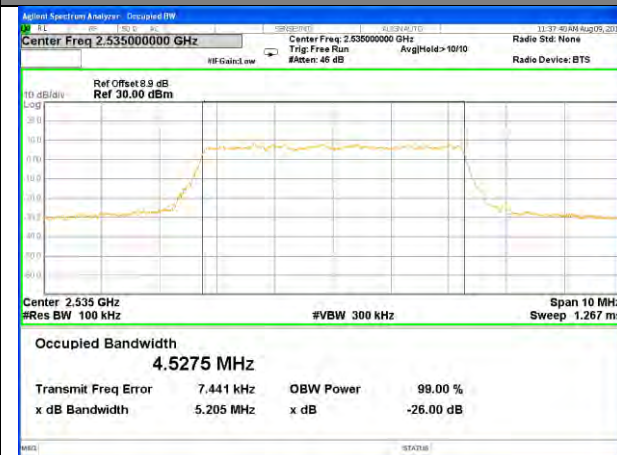

LTE band 5

LTE band 5 (99% and -26 Bandwidth)

LTE band 5

LTE band 5 (99% and -26 Bandwidth)

Lowest Channel / 3MHz / QPSK

Lowest Channel / 3MHz / 16QAM

Middle Channel / 3MHz / QPSK

Middle Channel / 3MHz / 16QAM

Highest Channel / 3MHz / QPSK

Highest Channel / 3MHz / 16QAM

LTE band 5

LTE band 5 (99% and -26 Bandwidth)

LTE band 5

LTE band 5 (99% and -26 Bandwidth)

LTE band 7

LTE band 7 (99% and -26 Bandwidth)

Lowest Channel / 5MHz / QPSK

Lowest Channel / 5MHz / 16QAM

Middle Channel / 5MHz / QPSK

Middle Channel / 5MHz / 16QAM

Highest Channel / 5MHz / QPSK

Highest Channel / 5MHz / 16QAM

LTE band 7

LTE band 7 (99% and -26 Bandwidth)