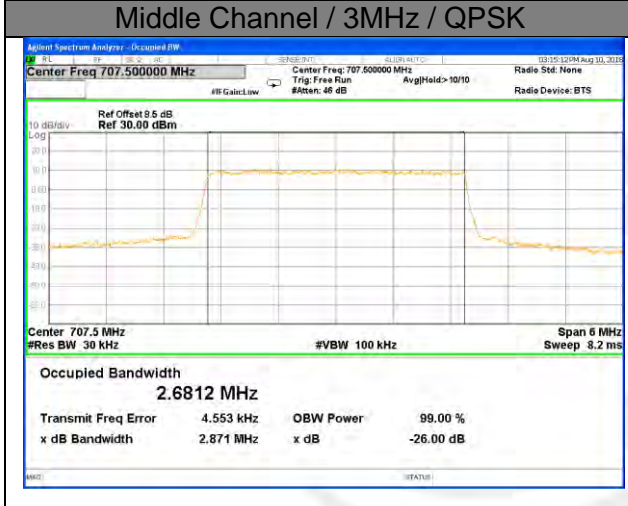

Lowest Channel / 20MHz / QPSK

Lowest Channel / 20MHz / 16QAM

Middle Channel / 20MHz / QPSK

Middle Channel / 20MHz / 16QAM

Highest Channel / 20MHz / QPSK

Highest Channel / 20MHz / 16QAM

LTE band 12

LTE band 12 (99% and -26 Bandwidth)

LTE band 12

LTE band 12 (99% and -26 Bandwidth)

LTE band 12

LTE band 12 (99% and -26 Bandwidth)

LTE band 12

LTE band 12 (99% and -26 Bandwidth)

LTE band 13

LTE band 13 (99% and -26 Bandwidth)