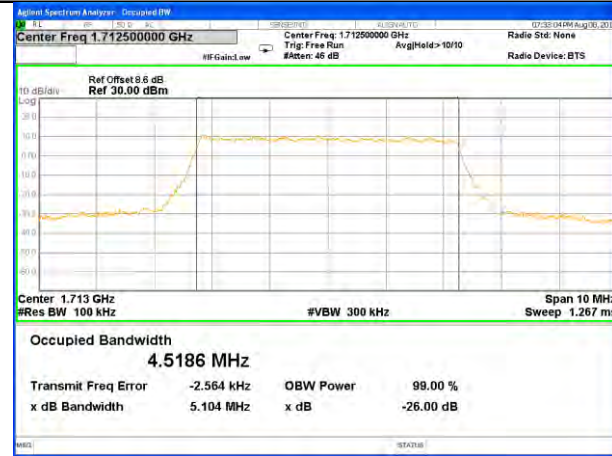

LTE band 4

LTE band 4 (99% and -26 Bandwidth)

Lowest Channel / 3MHz / QPSK

Lowest Channel / 3MHz / 16QAM

Middle Channel / 3MHz / QPSK

Middle Channel / 3MHz / 16QAM

Highest Channel / 3MHz / QPSK

Highest Channel / 3MHz / 16QAM

LTE band 4

LTE band 4 (99% and -26 Bandwidth)

Lowest Channel / 5MHz / QPSK

Lowest Channel / 5MHz / 16QAM

Middle Channel / 5MHz / QPSK

Middle Channel / 5MHz / 16QAM

Highest Channel / 5MHz / QPSK

Highest Channel / 5MHz / 16QAM