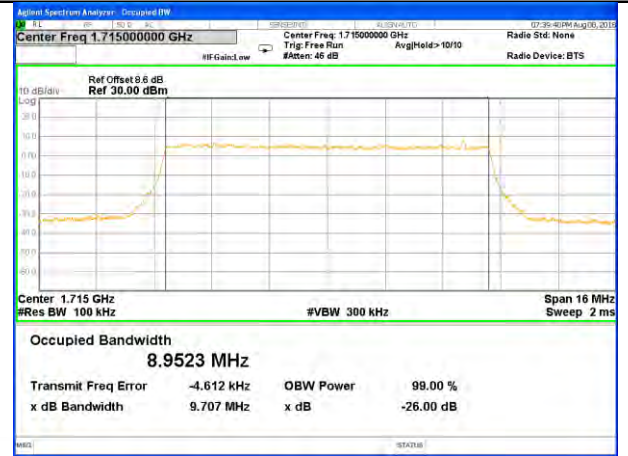

LTE band 4

LTE band 4 (99% and -26 Bandwidth)

Lowest Channel / 5MHz / QPSK

Lowest Channel / 5MHz / 16QAM

Middle Channel / 5MHz / QPSK

Middle Channel / 5MHz / 16QAM

Highest Channel / 5MHz / QPSK

Highest Channel / 5MHz / 16QAM

LTE band 4

LTE band 4 (99% and -26 Bandwidth)

Lowest Channel / 10MHz / QPSK

Lowest Channel / 10MHz / 16QAM

Middle Channel / 10MHz / QPSK

Middle Channel / 10MHz / 16QAM

Highest Channel / 10MHz / QPSK

Highest Channel / 10MHz / 16QAM