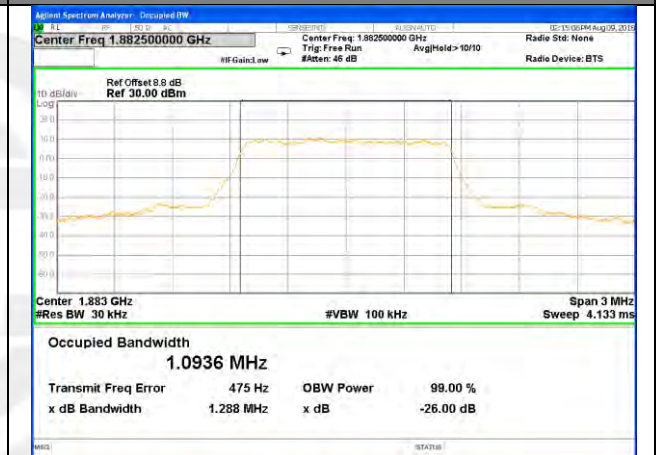

LTE band 25

LTE band 25 (99% and -26 Bandwidth)

Lowest Channel / 1.4MHz / QPSK

Lowest Channel / 1.4MHz / 16QAM

Middle Channel / 1.4MHz / QPSK

Middle Channel / 1.4MHz / 16QAM

Highest Channel / 1.4MHz / QPSK

Highest Channel / 1.4MHz / 16QAM