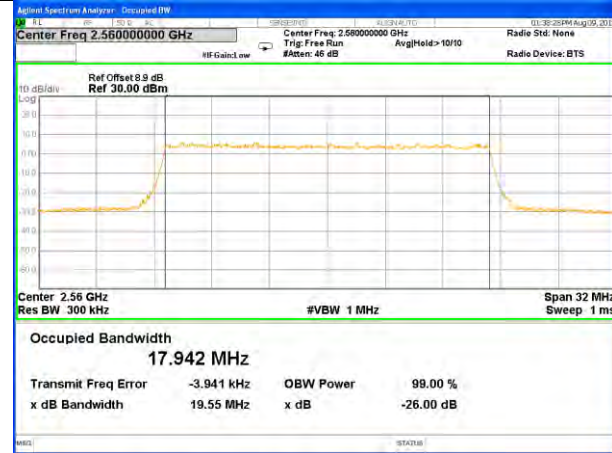

Lowest Channel / 20MHz / QPSK

Lowest Channel / 20MHz / 16QAM

Middle Channel / 20MHz / QPSK

Middle Channel / 20MHz / 16QAM

Highest Channel / 20MHz / QPSK

Highest Channel / 20MHz / 16QAM

LTE band 12

LTE band 12 (99% and -26 Bandwidth)

LTE band 12

LTE band 12 (99% and -26 Bandwidth)

LTE band 12

LTE band 12 (99% and -26 Bandwidth)

LTE band 12

LTE band 12 (99% and -26 Bandwidth)

LTE band 13

LTE band 13 (99% and -26 Bandwidth)