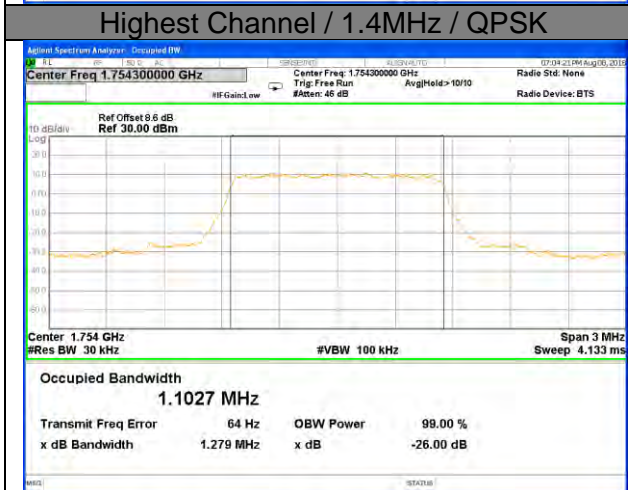

Highest Channel / 5MHz / QPSK

Highest Channel / 5MHz / 16QAM

LTE band 2

LTE band 2 (99% and -26 Bandwidth)

LTE band 2

LTE band 2 (99% and -26 Bandwidth)

Lowest Channel / 15MHz / QPSK

Lowest Channel / 15MHz / 16QAM

Middle Channel / 15MHz / QPSK

Middle Channel / 15MHz / 16QAM

Highest Channel / 15MHz / QPSK

Highest Channel / 15MHz / 16QAM

LTE band 2

LTE band 2 (99% and -26 Bandwidth)

LTE band 4

LTE band 4 (99% and -26 Bandwidth)

LTE band 4

LTE band 4 (99% and -26 Bandwidth)

Lowest Channel / 3MHz / QPSK

Lowest Channel / 3MHz / 16QAM

Middle Channel / 3MHz / QPSK

Middle Channel / 3MHz / 16QAM

Highest Channel / 3MHz / QPSK

Highest Channel / 3MHz / 16QAM