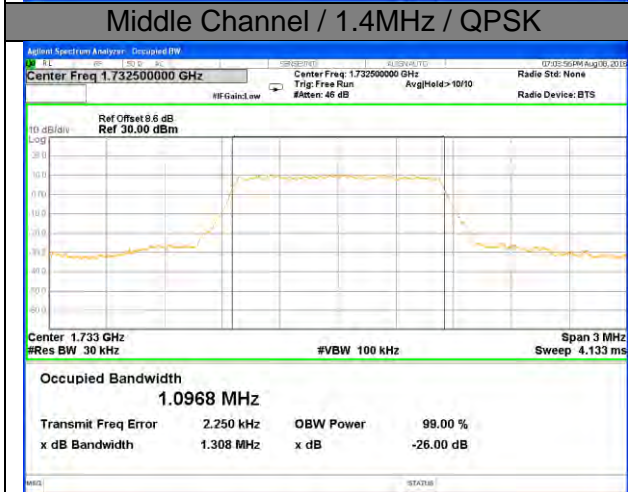

Highest Channel / 5MHz / QPSK

Highest Channel / 5MHz / 16QAM

LTE band 2

LTE band 2 (99% and -26 Bandwidth)

LTE band 2

LTE band 2 (99% and -26 Bandwidth)

Lowest Channel / 15MHz / QPSK

Lowest Channel / 15MHz / 16QAM

Middle Channel / 15MHz / QPSK

Middle Channel / 15MHz / 16QAM

Highest Channel / 15MHz / QPSK

Highest Channel / 15MHz / 16QAM

LTE band 2

LTE band 2 (99% and -26 Bandwidth)

LTE band 4

LTE band 4 (99% and -26 Bandwidth)

LTE band 4

LTE band 4 (99% and -26 Bandwidth)

Lowest Channel / 3MHz / QPSK

Lowest Channel / 3MHz / 16QAM

Middle Channel / 3MHz / QPSK

Middle Channel / 3MHz / 16QAM

Highest Channel / 3MHz / QPSK

Highest Channel / 3MHz / 16QAM