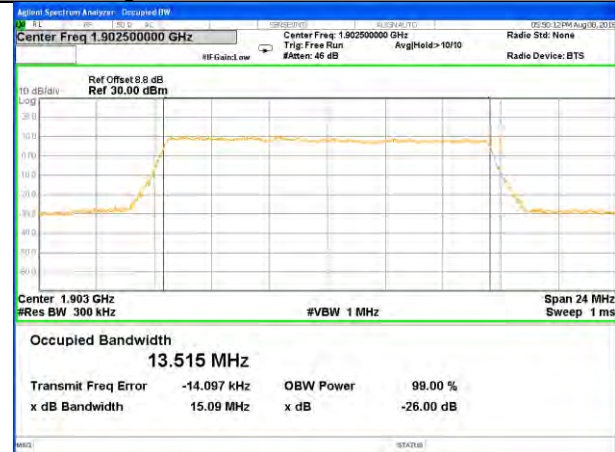

Highest Channel / 3MHz / QPSK

Highest Channel / 3MHz / 16QAM

LTE band 2

LTE band 2 (99% and -26 Bandwidth)

Lowest Channel / 5MHz / QPSK

Lowest Channel / 5MHz / 16QAM

Middle Channel / 5MHz / QPSK

Middle Channel / 5MHz / 16QAM

Highest Channel / 5MHz / QPSK

Highest Channel / 5MHz / 16QAM

LTE band 2

LTE band 2 (99% and -26 Bandwidth)

LTE band 2

LTE band 2 (99% and -26 Bandwidth)

Lowest Channel / 15MHz / QPSK

Lowest Channel / 15MHz / 16QAM

Middle Channel / 15MHz / QPSK

Middle Channel / 15MHz / 16QAM

Highest Channel / 15MHz / QPSK

Highest Channel / 15MHz / 16QAM

LTE band 2

LTE band 2 (99% and -26 Bandwidth)

LTE band 4

LTE band 4 (99% and -26 Bandwidth)