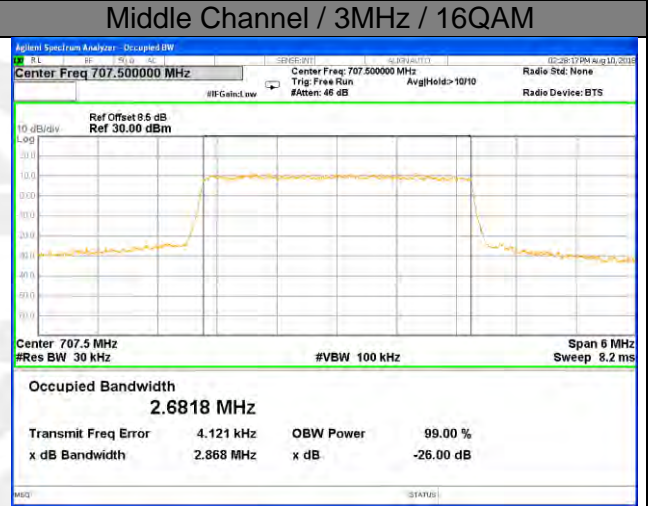

Lowest Channel / 15MHz / QPSK

Lowest Channel / 15MHz / 16QAM

Middle Channel / 15MHz / QPSK

Middle Channel / 15MHz / 16QAM

Highest Channel / 15MHz / QPSK

Highest Channel / 15MHz / 16QAM

LTE band 7

LTE band 7 (99% and -26 Bandwidth)

Lowest Channel / 20MHz / QPSK

Lowest Channel / 20MHz / 16QAM

Middle Channel / 20MHz / QPSK

Middle Channel / 20MHz / 16QAM

Highest Channel / 20MHz / QPSK

Highest Channel / 20MHz / 16QAM

LTE band 12

LTE band 12 (99% and -26 Bandwidth)

LTE band 12

LTE band 12 (99% and -26 Bandwidth)

LTE band 12

LTE band 12 (99% and -26 Bandwidth)

LTE band 12

LTE band 12 (99% and -26 Bandwidth)

LTE band 13

LTE band 13 (99% and -26 Bandwidth)