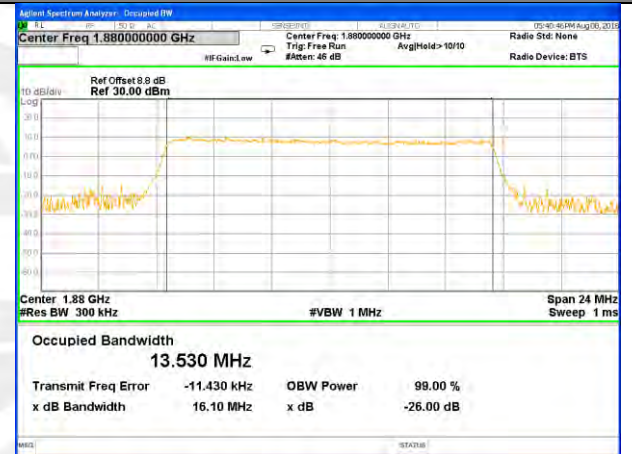

Highest Channel / 5MHz / QPSK

Highest Channel / 5MHz / 16QAM

LTE band 2

LTE band 2 (99% and -26 Bandwidth)

LTE band 2

LTE band 2 (99% and -26 Bandwidth)

Lowest Channel / 15MHz / QPSK

Lowest Channel / 15MHz / 16QAM

Middle Channel / 15MHz / QPSK

Middle Channel / 15MHz / 16QAM

Highest Channel / 15MHz / QPSK

Highest Channel / 15MHz / 16QAM

LTE band 2

LTE band 2 (99% and -26 Bandwidth)

LTE band 4

LTE band 4 (99% and -26 Bandwidth)