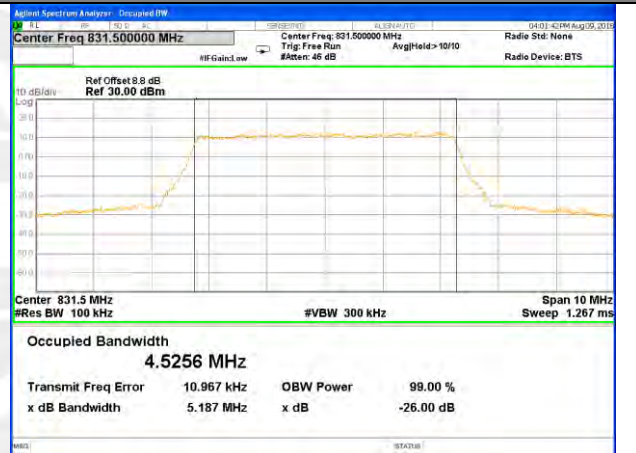

Middle Channel / 5MHz / 16QAM