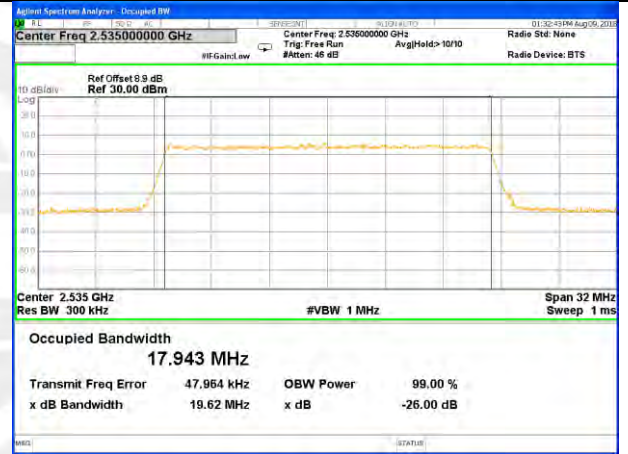

Lowest Channel / 20MHz / QPSK

Lowest Channel / 20MHz / 16QAM

Middle Channel / 20MHz / QPSK

Middle Channel / 20MHz / 16QAM

Highest Channel / 20MHz / QPSK

Highest Channel / 20MHz / 16QAM

LTE band 12

LTE band 12 (99% and -26 Bandwidth)