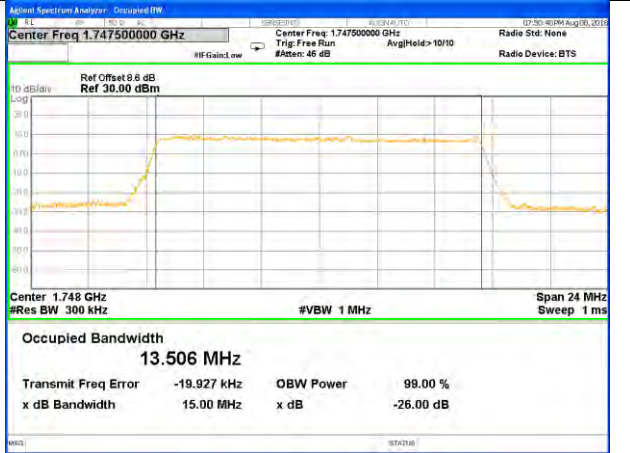

LTE band 4

LTE band 4 (99% and -26 Bandwidth)

Lowest Channel / 15MHz / QPSK

Lowest Channel / 15MHz / 16QAM

Middle Channel / 15MHz / QPSK

Middle Channel / 15MHz / 16QAM

Highest Channel / 15MHz / QPSK

Highest Channel / 15MHz / 16QAM

LTE band 4

LTE band 4 (99% and -26 Bandwidth)

Lowest Channel / 20MHz / QPSK

Lowest Channel / 20MHz / 16QAM

Middle Channel / 20MHz / QPSK

Middle Channel / 20MHz / 16QAM

Highest Channel / 20MHz / QPSK

Highest Channel / 20MHz / 16QAM