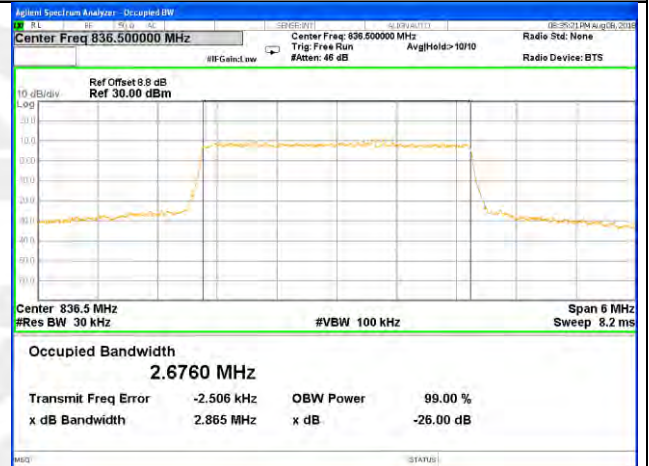

LTE band 4

LTE band 4 (99% and -26 Bandwidth)

Lowest Channel / 20MHz / QPSK

Lowest Channel / 20MHz / 16QAM

Middle Channel / 20MHz / QPSK

Middle Channel / 20MHz / 16QAM

Highest Channel / 20MHz / QPSK

Highest Channel / 20MHz / 16QAM

LTE band 5

LTE band 5 (99% and -26 Bandwidth)

LTE band 5

LTE band 5 (99% and -26 Bandwidth)

Lowest Channel / 3MHz / QPSK

Lowest Channel / 3MHz / 16QAM

Middle Channel / 3MHz / QPSK

Middle Channel / 3MHz / 16QAM

Highest Channel / 3MHz / QPSK

Highest Channel / 3MHz / 16QAM

LTE band 5

LTE band 5 (99% and -26 Bandwidth)

LTE band 5

LTE band 5 (99% and -26 Bandwidth)

LTE band 7

LTE band 7 (99% and -26 Bandwidth)