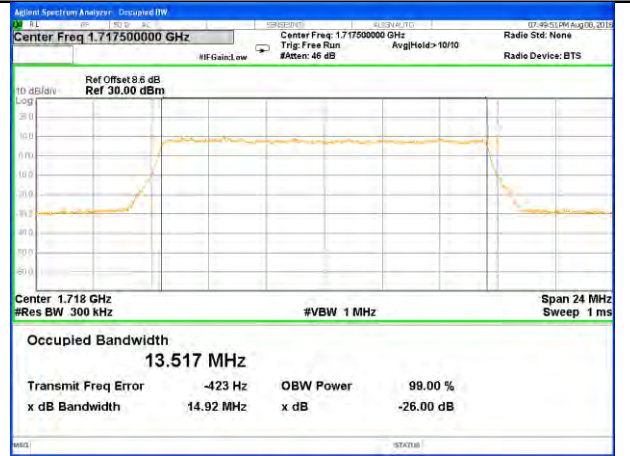

LTE band 4

LTE band 4 (99% and -26 Bandwidth)

Lowest Channel / 5MHz / QPSK

Lowest Channel / 5MHz / 16QAM

Middle Channel / 5MHz / QPSK

Middle Channel / 5MHz / 16QAM

Highest Channel / 5MHz / QPSK

Highest Channel / 5MHz / 16QAM

LTE band 4

LTE band 4 (99% and -26 Bandwidth)

Lowest Channel / 10MHz / QPSK

Lowest Channel / 10MHz / 16QAM

Middle Channel / 10MHz / QPSK

Middle Channel / 10MHz / 16QAM

Highest Channel / 10MHz / QPSK

Highest Channel / 10MHz / 16QAM

LTE band 4

LTE band 4 (99% and -26 Bandwidth)

Lowest Channel / 15MHz / QPSK

Lowest Channel / 15MHz / 16QAM

Middle Channel / 15MHz / QPSK

Middle Channel / 15MHz / 16QAM

Highest Channel / 15MHz / QPSK

Highest Channel / 15MHz / 16QAM