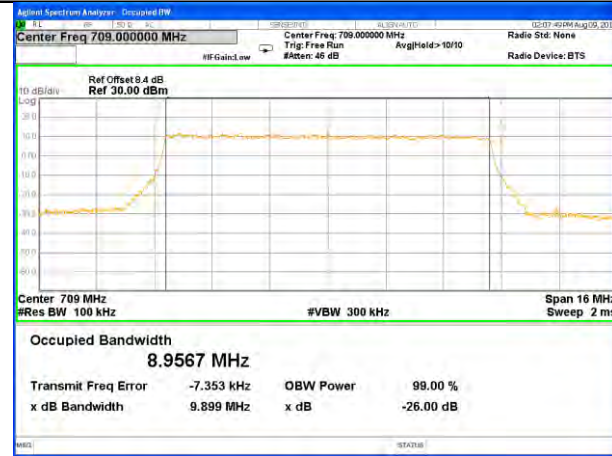

LTE band 17

LTE band 17 (99% and -26 Bandwidth)

Lowest Channel / 10MHz / QPSK