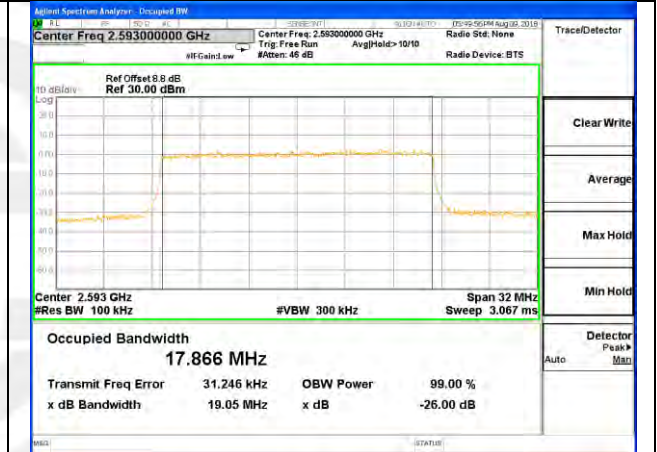

Middle Channel / 20MHz / 16QAM