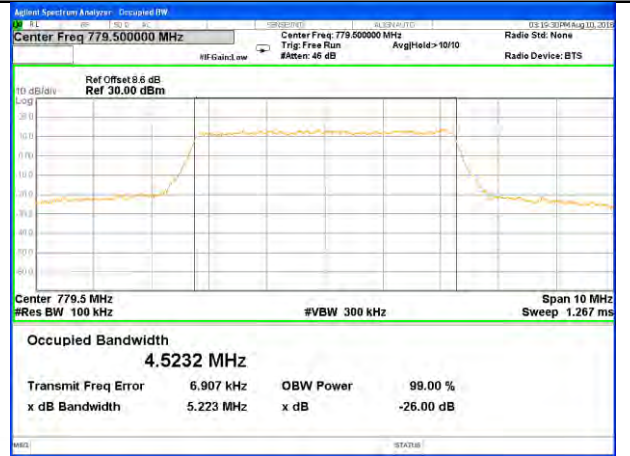

LTE band 12

LTE band 12 (99% and -26 Bandwidth)

LTE band 12

LTE band 12 (99% and -26 Bandwidth)

LTE band 12

LTE band 12 (99% and -26 Bandwidth)

LTE band 13

LTE band 13 (99% and -26 Bandwidth)

Lowest Channel / 5MHz / QPSK

Lowest Channel / 5MHz / 16QAM

Middle Channel / 5MHz / QPSK

Middle Channel / 5MHz / 16QAM

Highest Channel / 5MHz / QPSK

Highest Channel / 5MHz / 16QAM

LTE band 13

LTE band 13 (99% and -26 Bandwidth)