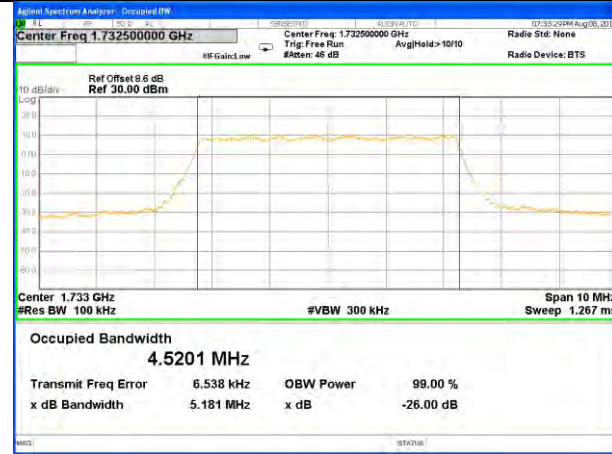

LTE band 4

LTE band 4 (99% and -26 Bandwidth)

Lowest Channel / 3MHz / QPSK

Lowest Channel / 3MHz / 16QAM

Middle Channel / 3MHz / QPSK

Middle Channel / 3MHz / 16QAM

Highest Channel / 3MHz / QPSK

Highest Channel / 3MHz / 16QAM

LTE band 4

LTE band 4 (99% and -26 Bandwidth)

Lowest Channel / 5MHz / QPSK

Lowest Channel / 5MHz / 16QAM

Middle Channel / 5MHz / QPSK

Middle Channel / 5MHz / 16QAM

Highest Channel / 5MHz / QPSK

Highest Channel / 5MHz / 16QAM

LTE band 4

LTE band 4 (99% and -26 Bandwidth)

Lowest Channel / 10MHz / QPSK

Lowest Channel / 10MHz / 16QAM

Middle Channel / 10MHz / QPSK

Middle Channel / 10MHz / 16QAM

Highest Channel / 10MHz / QPSK

Highest Channel / 10MHz / 16QAM