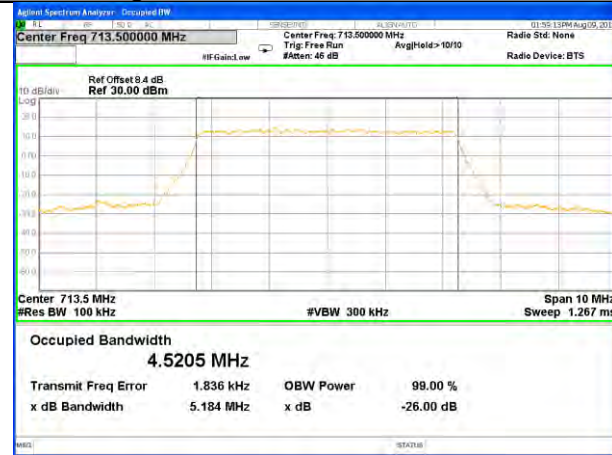

LTE band 17

LTE band 17 (99% and -26 Bandwidth)

Lowest Channel / 5MHz / QPSK

Lowest Channel / 5MHz / 16QAM

Middle Channel / 5MHz / QPSK

Middle Channel / 5MHz / 16QAM

Highest Channel / 5MHz / QPSK

Highest Channel / 5MHz / 16QAM