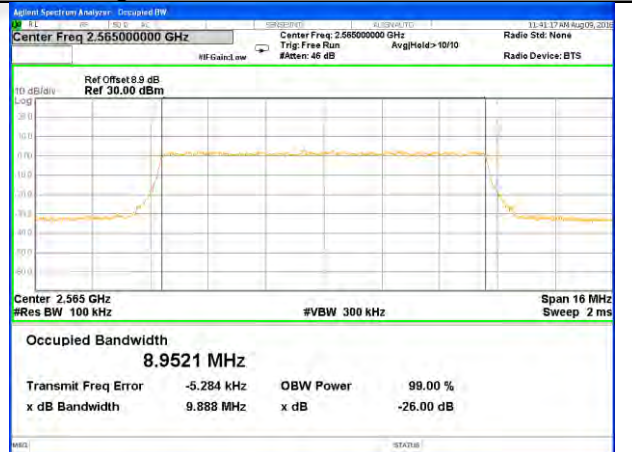

Lowest Channel / 10MHz / QPSK

Lowest Channel / 10MHz / 16QAM

Middle Channel / 10MHz / QPSK

Middle Channel / 10MHz / 16QAM

Highest Channel / 10MHz / QPSK

Highest Channel / 10MHz / 16QAM

LTE band 7

LTE band 7 (99% and -26 Bandwidth)