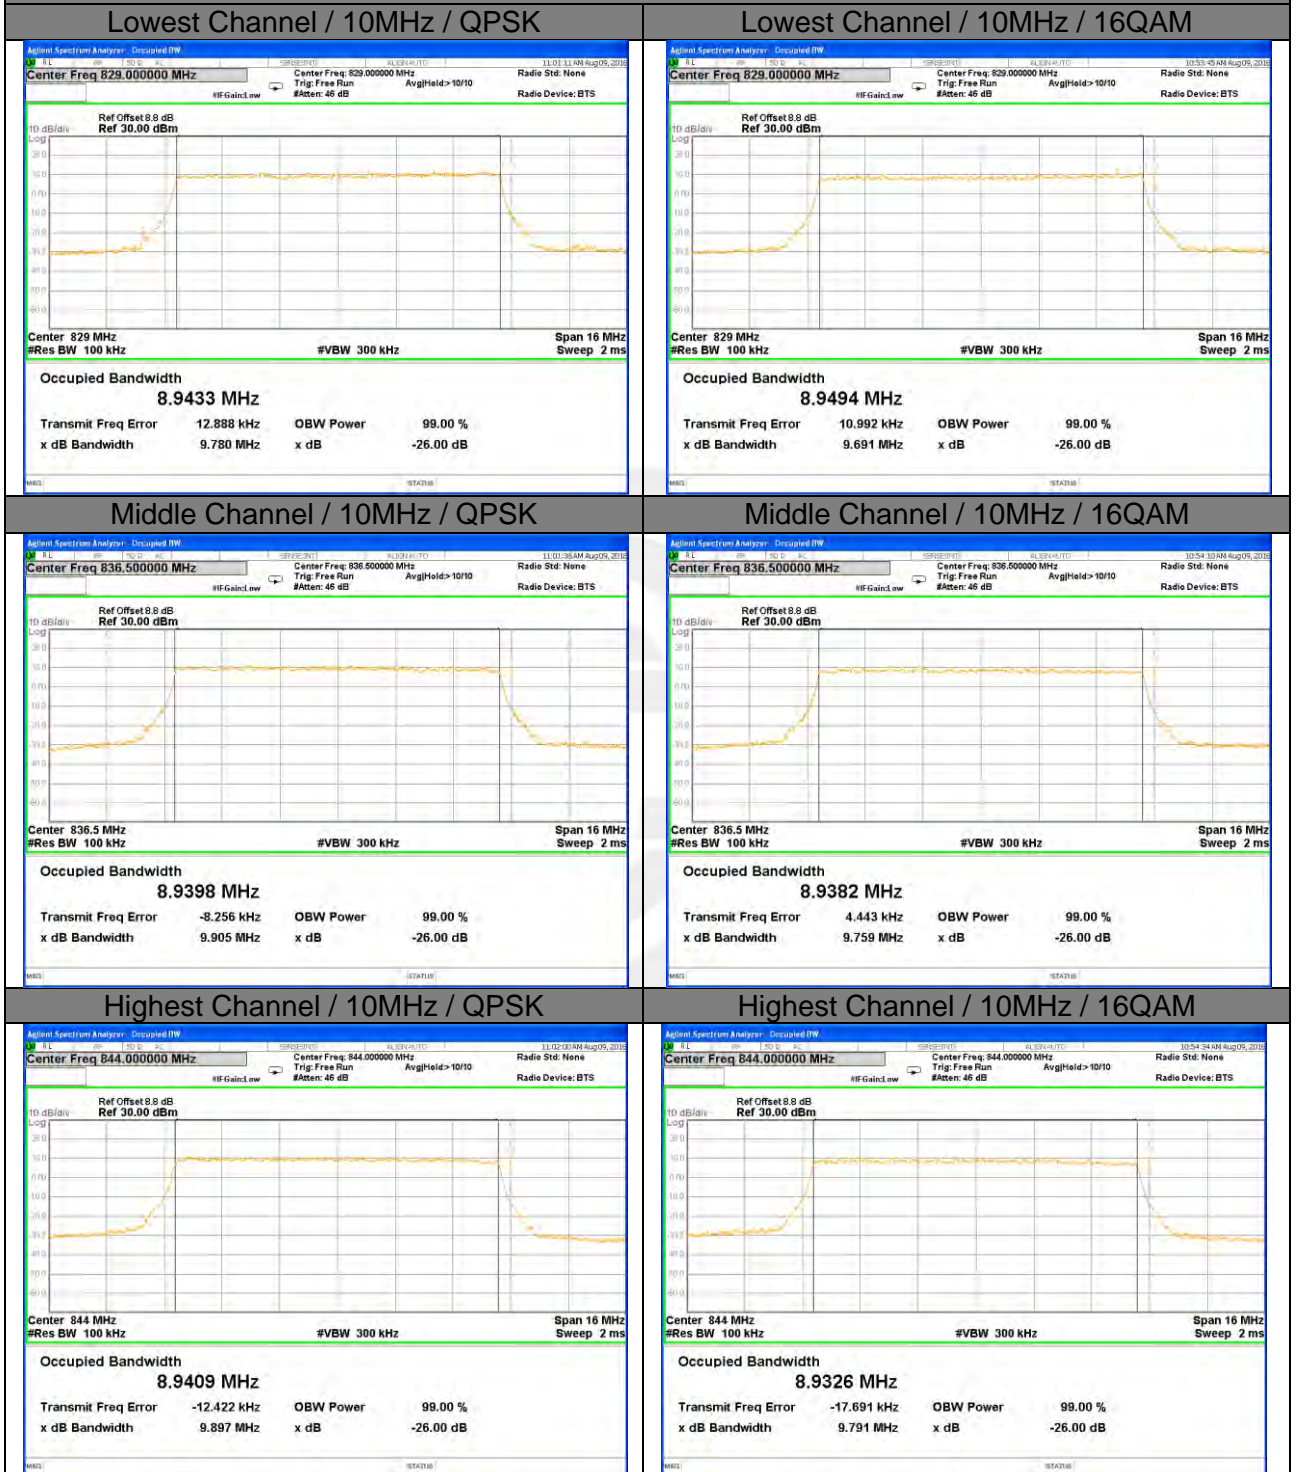

LTE band 5

LTE band 5 (99% and -26 Bandwidth)

LTE band 5

LTE band 5 (99% and -26 Bandwidth)

Lowest Channel / 3MHz / QPSK

Lowest Channel / 3MHz / 16QAM

Middle Channel / 3MHz / QPSK

Middle Channel / 3MHz / 16QAM

Highest Channel / 3MHz / QPSK

Highest Channel / 3MHz / 16QAM

LTE band 5

LTE band 5 (99% and -26 Bandwidth)

LTE band 5

LTE band 5 (99% and -26 Bandwidth)

LTE band 7

LTE band 7 (99% and -26 Bandwidth)

Lowest Channel / 5MHz / QPSK

Lowest Channel / 5MHz / 16QAM

Middle Channel / 5MHz / QPSK

Middle Channel / 5MHz / 16QAM

Highest Channel / 5MHz / QPSK

Highest Channel / 5MHz / 16QAM

LTE band 7

LTE band 7 (99% and -26 Bandwidth)

Lowest Channel / 10MHz / QPSK

Lowest Channel / 10MHz / 16QAM

Middle Channel / 10MHz / QPSK

Middle Channel / 10MHz / 16QAM

Highest Channel / 10MHz / QPSK

Highest Channel / 10MHz / 16QAM

LTE band 7

LTE band 7 (99% and -26 Bandwidth)