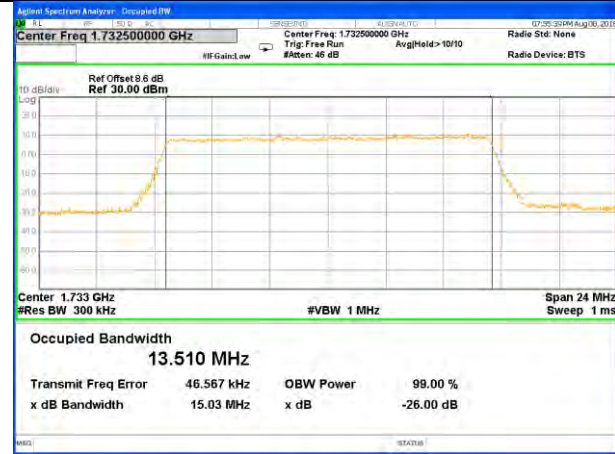

LTE band 4

LTE band 4 (99% and -26 Bandwidth)

Lowest Channel / 10MHz / QPSK

Lowest Channel / 10MHz / 16QAM

Middle Channel / 10MHz / QPSK

Middle Channel / 10MHz / 16QAM

Highest Channel / 10MHz / QPSK

Highest Channel / 10MHz / 16QAM

LTE band 4

LTE band 4 (99% and -26 Bandwidth)

Lowest Channel / 15MHz / QPSK

Lowest Channel / 15MHz / 16QAM

Middle Channel / 15MHz / QPSK

Middle Channel / 15MHz / 16QAM

Highest Channel / 15MHz / QPSK

Highest Channel / 15MHz / 16QAM

LTE band 4

LTE band 4 (99% and -26 Bandwidth)

Lowest Channel / 20MHz / QPSK

Lowest Channel / 20MHz / 16QAM

Middle Channel / 20MHz / QPSK

Middle Channel / 20MHz / 16QAM

Highest Channel / 20MHz / QPSK

Highest Channel / 20MHz / 16QAM