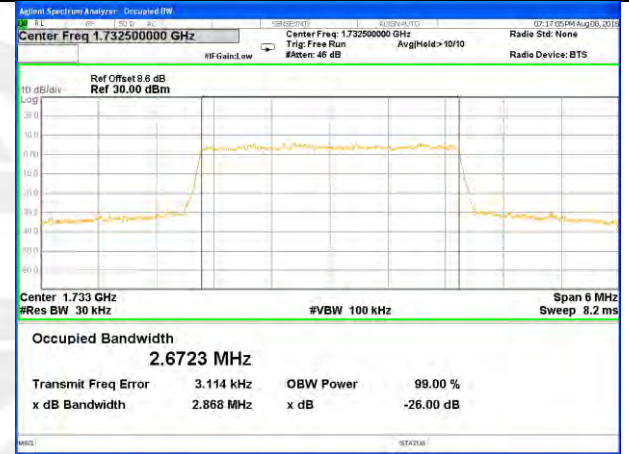

LTE band 4

LTE band 4 (99% and -26 Bandwidth)

Lowest Channel / 3MHz / QPSK

Lowest Channel / 3MHz / 16QAM

Middle Channel / 3MHz / QPSK

Middle Channel / 3MHz / 16QAM

Highest Channel / 3MHz / QPSK

Highest Channel / 3MHz / 16QAM

LTE band 4

LTE band 4 (99% and -26 Bandwidth)

Lowest Channel / 5MHz / QPSK

Lowest Channel / 5MHz / 16QAM

Middle Channel / 5MHz / QPSK

Middle Channel / 5MHz / 16QAM

Highest Channel / 5MHz / QPSK

Highest Channel / 5MHz / 16QAM