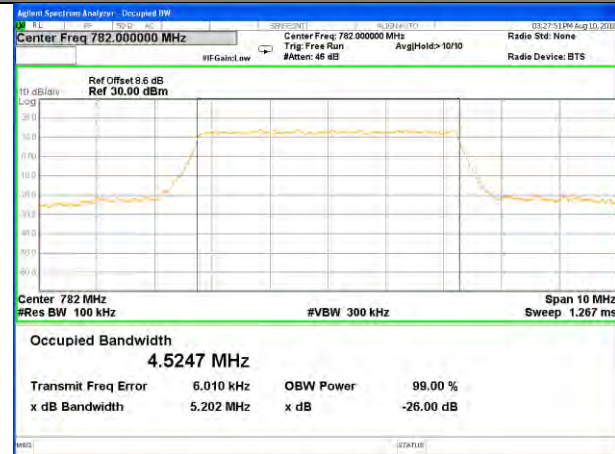

LTE band 12

LTE band 12 (99% and -26 Bandwidth)

LTE band 12

LTE band 12 (99% and -26 Bandwidth)

LTE band 12

LTE band 12 (99% and -26 Bandwidth)

LTE band 13

LTE band 13 (99% and -26 Bandwidth)

Lowest Channel / 5MHz / QPSK

Lowest Channel / 5MHz / 16QAM

Middle Channel / 5MHz / QPSK

Middle Channel / 5MHz / 16QAM

Highest Channel / 5MHz / QPSK

Highest Channel / 5MHz / 16QAM

LTE band 13

LTE band 13 (99% and -26 Bandwidth)