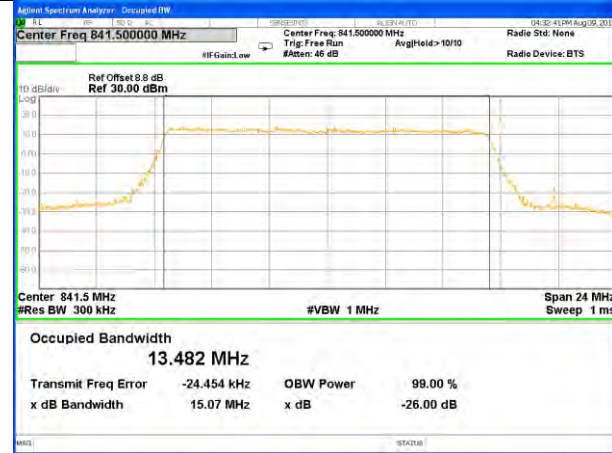

Lowest Channel / 15MHz / QPSK

Lowest Channel / 15MHz / 16QAM

Middle Channel / 15MHz / QPSK

Middle Channel / 15MHz / 16QAM

Highest Channel / 15MHz / QPSK

Highest Channel / 15MHz / 16QAM

LTE band 41

LTE band 41