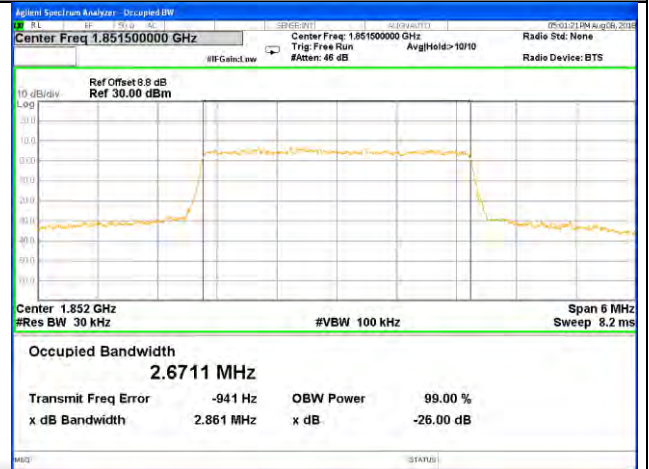

## LTE band 2

LTE band 2 (99% and -26 Bandwidth)

LTE band 2

LTE band 2 (99% and -26 Bandwidth)

Lowest Channel / 3MHz / QPSK

Lowest Channel / 3MHz / 16QAM

Middle Channel / 3MHz / QPSK

Middle Channel / 3MHz / 16QAM

Highest Channel / 3MHz / QPSK

Highest Channel / 3MHz / 16QAM

LTE band 2

LTE band 2 (99% and -26 Bandwidth)

Lowest Channel / 5MHz / QPSK

Lowest Channel / 5MHz / 16QAM

Middle Channel / 5MHz / QPSK

Middle Channel / 5MHz / 16QAM