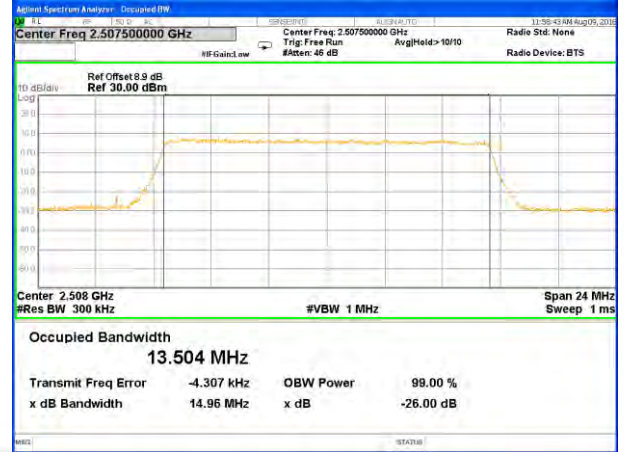

Lowest Channel / 15MHz / 16QAM