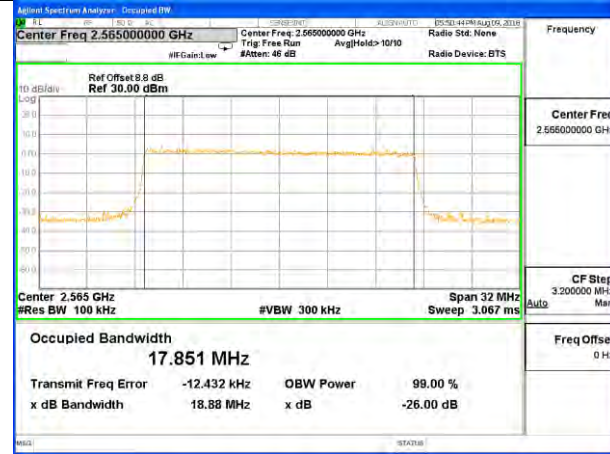

LTE band 41 (99% and -26 Bandwidth)

LTE band 41

LTE band 41 (99% and -26 Bandwidth)

LTE band 41

LTE band 41 (99% and -26 Bandwidth)

Lowest Channel / 20MHz / QPSK

Lowest Channel / 20MHz / 16QAM

Middle Channel / 20MHz / QPSK