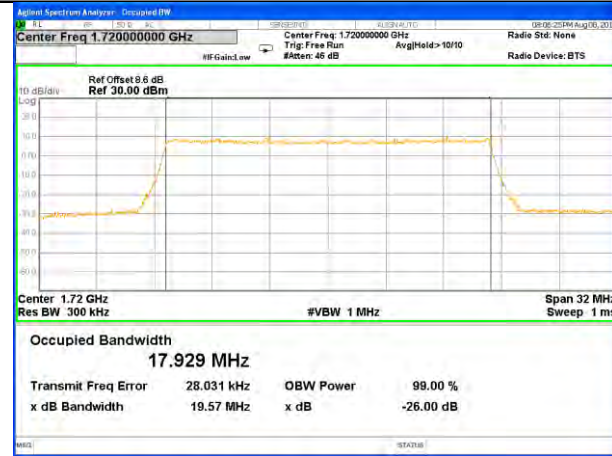

LTE band 4

LTE band 4 (99% and -26 Bandwidth)

Lowest Channel / 15MHz / QPSK

Lowest Channel / 15MHz / 16QAM

Middle Channel / 15MHz / QPSK

Middle Channel / 15MHz / 16QAM

Highest Channel / 15MHz / QPSK

Highest Channel / 15MHz / 16QAM

LTE band 4

LTE band 4 (99% and -26 Bandwidth)

Lowest Channel / 20MHz / QPSK

Lowest Channel / 20MHz / 16QAM

Middle Channel / 20MHz / QPSK

Middle Channel / 20MHz / 16QAM

Highest Channel / 20MHz / QPSK

Highest Channel / 20MHz / 16QAM