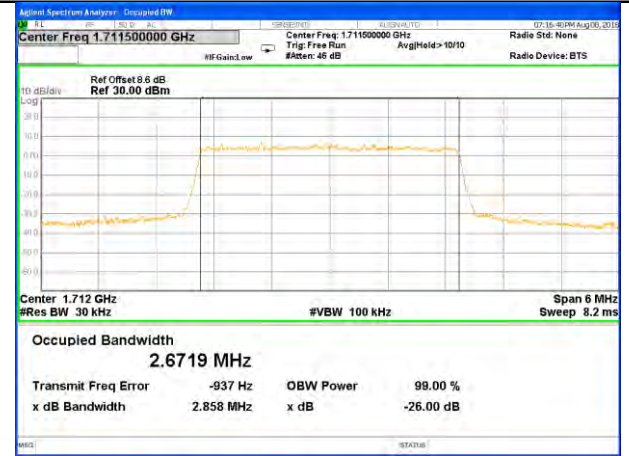

Highest Channel / 5MHz / QPSK

Highest Channel / 5MHz / 16QAM

LTE band 2

LTE band 2 (99% and -26 Bandwidth)

LTE band 2

LTE band 2 (99% and -26 Bandwidth)

Lowest Channel / 15MHz / QPSK

Lowest Channel / 15MHz / 16QAM

Middle Channel / 15MHz / QPSK

Middle Channel / 15MHz / 16QAM

Highest Channel / 15MHz / QPSK

Highest Channel / 15MHz / 16QAM

LTE band 2

LTE band 2 (99% and -26 Bandwidth)

LTE band 4

LTE band 4 (99% and -26 Bandwidth)

LTE band 4

LTE band 4 (99% and -26 Bandwidth)

Lowest Channel / 3MHz / QPSK

Lowest Channel / 3MHz / 16QAM

Middle Channel / 3MHz / QPSK

Middle Channel / 3MHz / 16QAM

Highest Channel / 3MHz / QPSK

Highest Channel / 3MHz / 16QAM