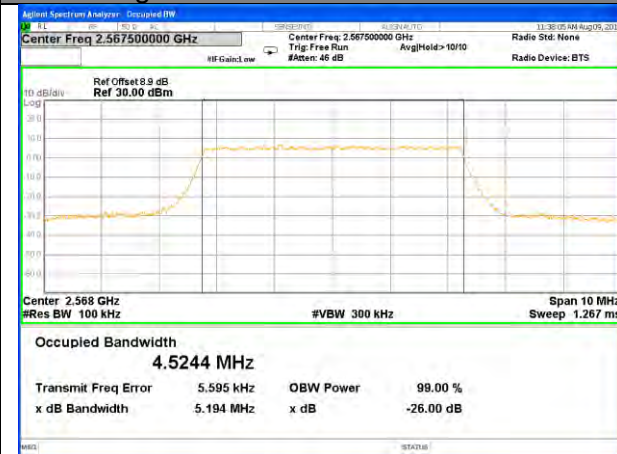

Highest Channel / 3MHz / QPSK

Highest Channel / 3MHz / 16QAM

LTE band 5

LTE band 5 (99% and -26 Bandwidth)

LTE band 5

LTE band 5 (99% and -26 Bandwidth)

LTE band 7

LTE band 7 (99% and -26 Bandwidth)

Lowest Channel / 5MHz / QPSK

Lowest Channel / 5MHz / 16QAM

Middle Channel / 5MHz / QPSK

Middle Channel / 5MHz / 16QAM

Highest Channel / 5MHz / QPSK

Highest Channel / 5MHz / 16QAM

LTE band 7

LTE band 7 (99% and -26 Bandwidth)