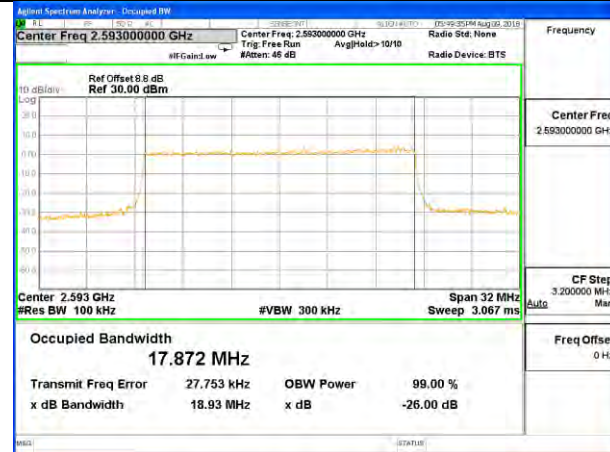

LTE band 41 (99% and -26 Bandwidth)

LTE band 41

LTE band 41 (99% and -26 Bandwidth)

LTE band 41

LTE band 41 (99% and -26 Bandwidth)

Lowest Channel / 20MHz / QPSK

Lowest Channel / 20MHz / 16QAM

Middle Channel / 20MHz / QPSK