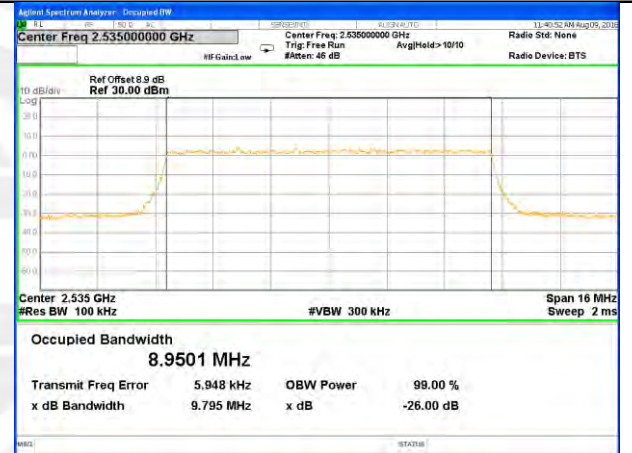

Lowest Channel / 10MHz / QPSK

Lowest Channel / 10MHz / 16QAM

Middle Channel / 10MHz / QPSK

Middle Channel / 10MHz / 16QAM

Highest Channel / 10MHz / QPSK

Highest Channel / 10MHz / 16QAM

LTE band 7

LTE band 7 (99% and -26 Bandwidth)