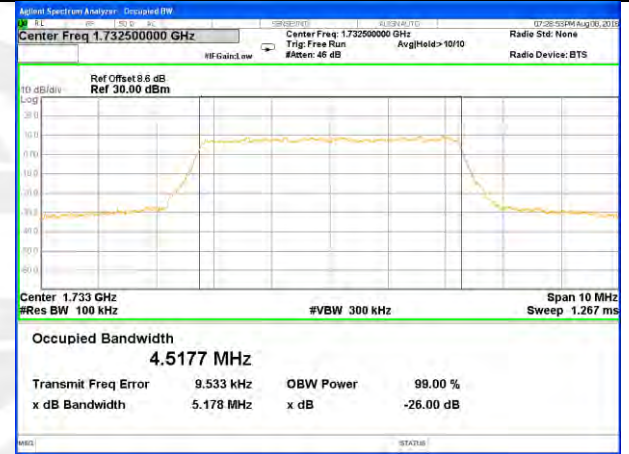

LTE band 4

LTE band 4 (99% and -26 Bandwidth)

Lowest Channel / 5MHz / QPSK

Lowest Channel / 5MHz / 16QAM

Middle Channel / 5MHz / QPSK

Middle Channel / 5MHz / 16QAM

Highest Channel / 5MHz / QPSK

Highest Channel / 5MHz / 16QAM

LTE band 4

LTE band 4 (99% and -26 Bandwidth)

Lowest Channel / 10MHz / QPSK

Lowest Channel / 10MHz / 16QAM

Middle Channel / 10MHz / QPSK

Middle Channel / 10MHz / 16QAM

Highest Channel / 10MHz / QPSK

Highest Channel / 10MHz / 16QAM