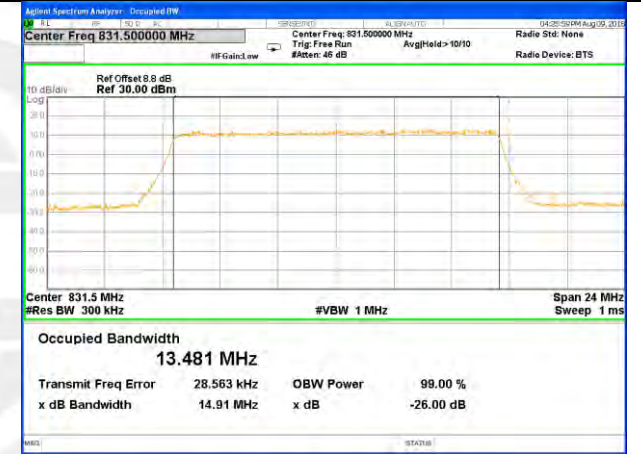

Middle Channel / 5MHz / QPSK

Middle Channel / 5MHz / 16QAM

Highest Channel / 5MHz / QPSK

Highest Channel / 5MHz / 16QAM

LTE band 26

LTE band 26 (99% and -26 Bandwidth)

LTE band 26

LTE band 26 (99% and -26 Bandwidth)

Lowest Channel / 15MHz / QPSK

Lowest Channel / 15MHz / 16QAM

Middle Channel / 15MHz / QPSK

Middle Channel / 15MHz / 16QAM

Highest Channel / 15MHz / QPSK

Highest Channel / 15MHz / 16QAM

LTE band 41

LTE band 41