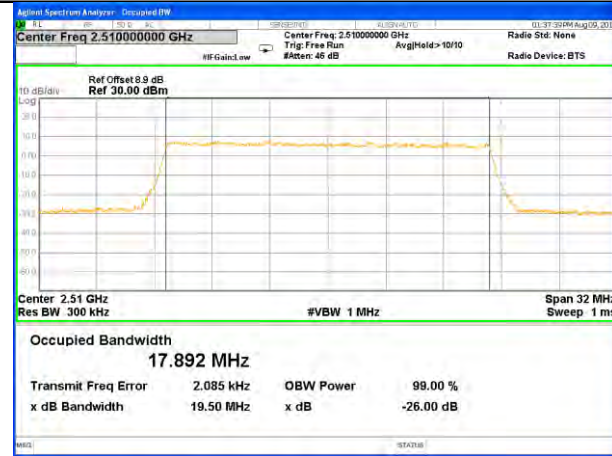

LTE band 7

LTE band 7 (99% and -26 Bandwidth)

Lowest Channel / 20MHz / QPSK