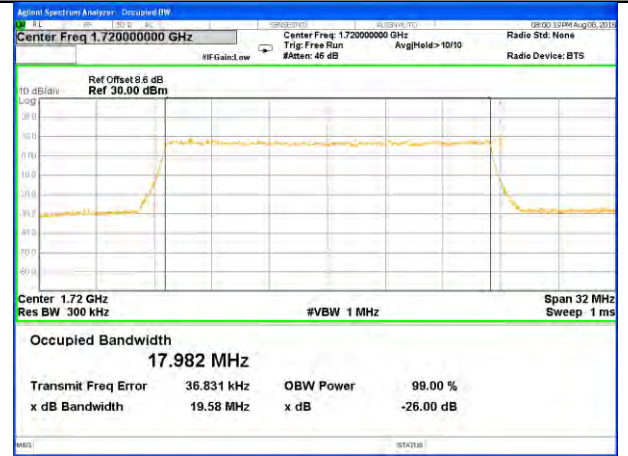

LTE band 4

LTE band 4 (99% and -26 Bandwidth)

Lowest Channel / 15MHz / QPSK

Lowest Channel / 15MHz / 16QAM

Middle Channel / 15MHz / QPSK

Middle Channel / 15MHz / 16QAM

Highest Channel / 15MHz / QPSK

Highest Channel / 15MHz / 16QAM

LTE band 4

LTE band 4 (99% and -26 Bandwidth)

Lowest Channel / 20MHz / QPSK

Lowest Channel / 20MHz / 16QAM

Middle Channel / 20MHz / QPSK

Middle Channel / 20MHz / 16QAM

Highest Channel / 20MHz / QPSK

Highest Channel / 20MHz / 16QAM