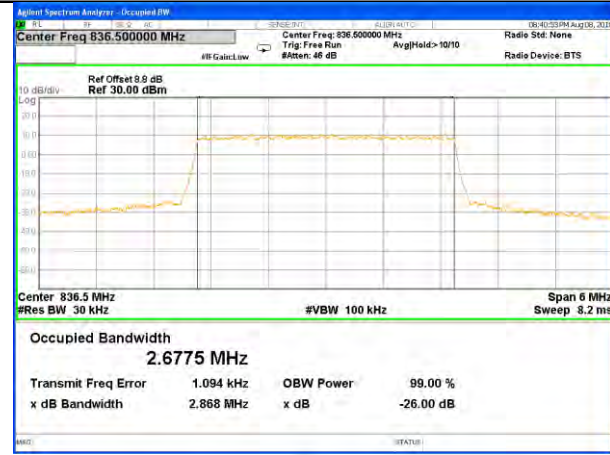

LTE band 4

LTE band 4 (99% and -26 Bandwidth)

Lowest Channel / 20MHz / QPSK

Lowest Channel / 20MHz / 16QAM

Middle Channel / 20MHz / QPSK

Middle Channel / 20MHz / 16QAM

Highest Channel / 20MHz / QPSK

Highest Channel / 20MHz / 16QAM

LTE band 5

LTE band 5 (99% and -26 Bandwidth)

LTE band 5

LTE band 5 (99% and -26 Bandwidth)

Lowest Channel / 3MHz / QPSK

Lowest Channel / 3MHz / 16QAM

Middle Channel / 3MHz / QPSK

Middle Channel / 3MHz / 16QAM

Highest Channel / 3MHz / QPSK

Highest Channel / 3MHz / 16QAM

LTE band 5

LTE band 5 (99% and -26 Bandwidth)

LTE band 5

LTE band 5 (99% and -26 Bandwidth)

LTE band 7

LTE band 7 (99% and -26 Bandwidth)