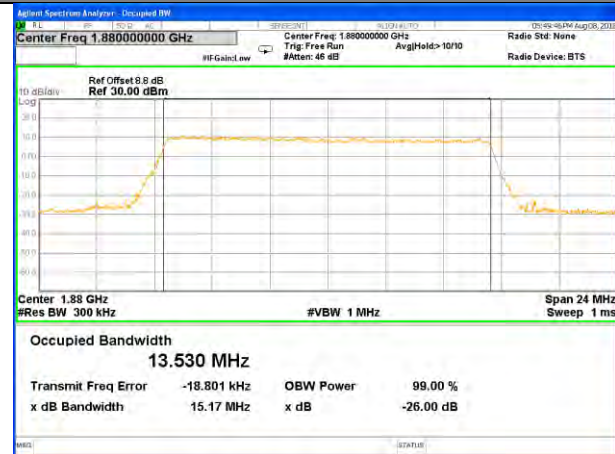

Highest Channel / 3MHz / QPSK

Highest Channel / 3MHz / 16QAM

LTE band 2

LTE band 2 (99% and -26 Bandwidth)

Lowest Channel / 5MHz / QPSK

Lowest Channel / 5MHz / 16QAM

Middle Channel / 5MHz / QPSK

Middle Channel / 5MHz / 16QAM

Highest Channel / 5MHz / QPSK

Highest Channel / 5MHz / 16QAM

LTE band 2

LTE band 2 (99% and -26 Bandwidth)

LTE band 2

LTE band 2 (99% and -26 Bandwidth)

Lowest Channel / 15MHz / QPSK

Lowest Channel / 15MHz / 16QAM

Middle Channel / 15MHz / QPSK

Middle Channel / 15MHz / 16QAM

Highest Channel / 15MHz / QPSK

Highest Channel / 15MHz / 16QAM

LTE band 2

LTE band 2 (99% and -26 Bandwidth)

LTE band 4

LTE band 4 (99% and -26 Bandwidth)