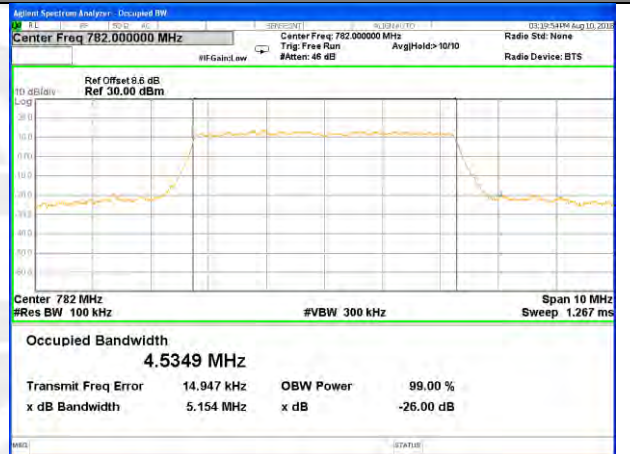

Lowest Channel / 5MHz / QPSK

Lowest Channel / 5MHz / 16QAM

Middle Channel / 5MHz / QPSK

Middle Channel / 5MHz / 16QAM

Highest Channel / 5MHz / QPSK

Highest Channel / 5MHz / 16QAM

LTE band 13

LTE band 13 (99% and -26 Bandwidth)