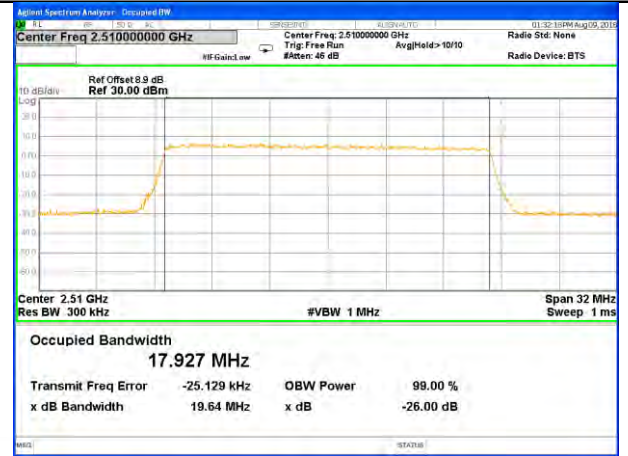

Lowest Channel / 20MHz / 16QAM