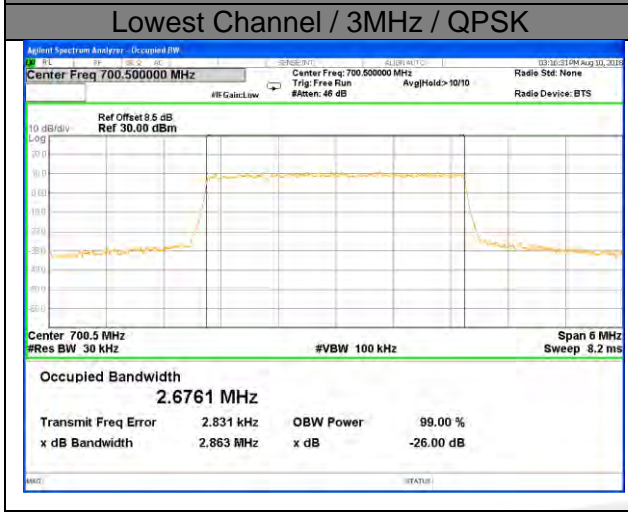

LTE band 12

LTE band 12 (99% and -26 Bandwidth)