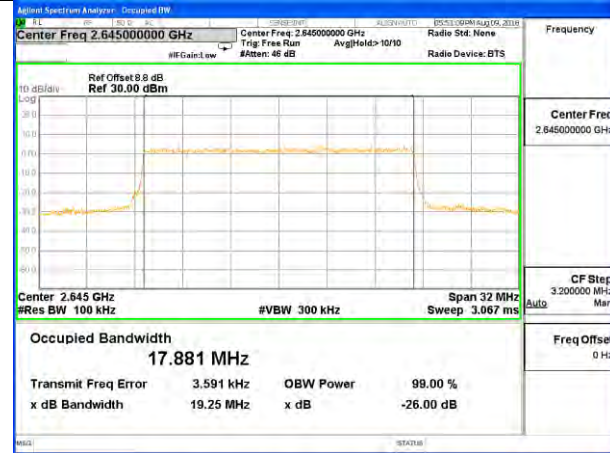

Highest Channel / 20MHz / QPSK