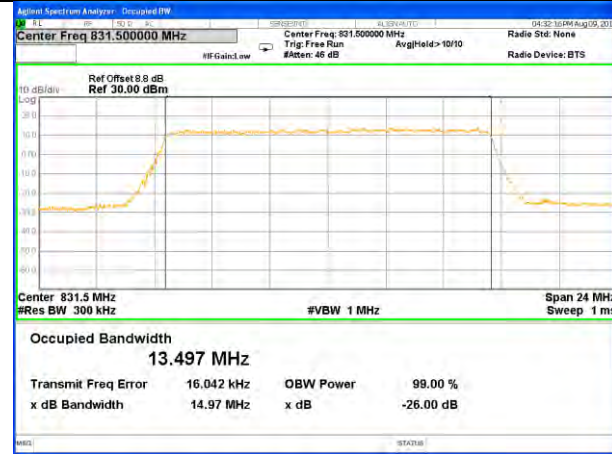

Middle Channel / 15MHz / QPSK