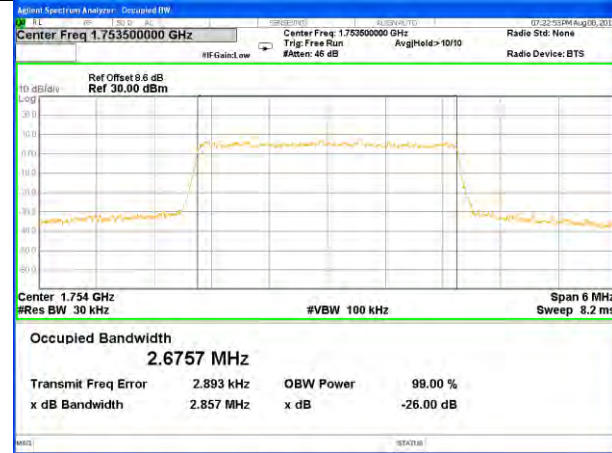

LTE band 4

LTE band 4 (99% and -26 Bandwidth)

Lowest Channel / 3MHz / QPSK

Lowest Channel / 3MHz / 16QAM

Middle Channel / 3MHz / QPSK

Middle Channel / 3MHz / 16QAM

Highest Channel / 3MHz / QPSK

Highest Channel / 3MHz / 16QAM

LTE band 4

LTE band 4 (99% and -26 Bandwidth)

Lowest Channel / 5MHz / QPSK

Lowest Channel / 5MHz / 16QAM

Middle Channel / 5MHz / QPSK

Middle Channel / 5MHz / 16QAM

Highest Channel / 5MHz / QPSK

Highest Channel / 5MHz / 16QAM