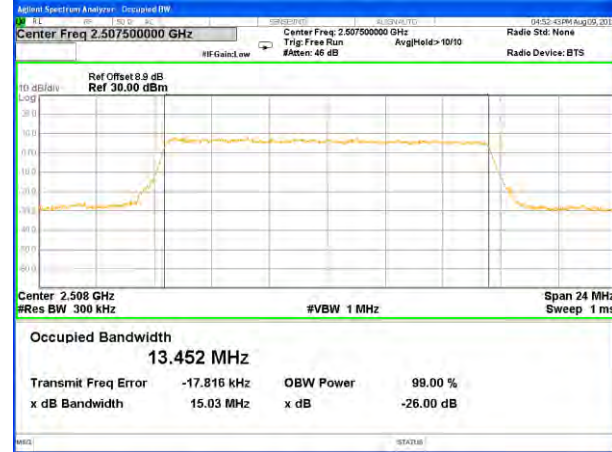

LTE band 7

LTE band 7 (99% and -26 Bandwidth)

Lowest Channel / 15MHz / QPSK