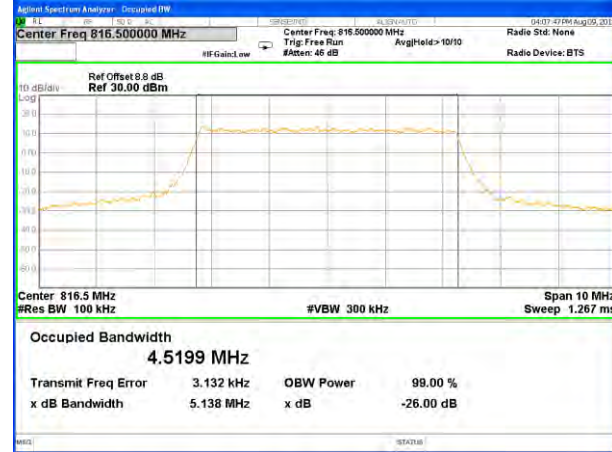

Middle Channel / 3MHz / QPSK

Middle Channel / 3MHz / 16QAM

Highest Channel / 3MHz / QPSK

Highest Channel / 3MHz / 16QAM

LTE band 26

LTE band 26 (99% and -26 Bandwidth)

Lowest Channel / 5MHz / QPSK

Lowest Channel / 5MHz / 16QAM