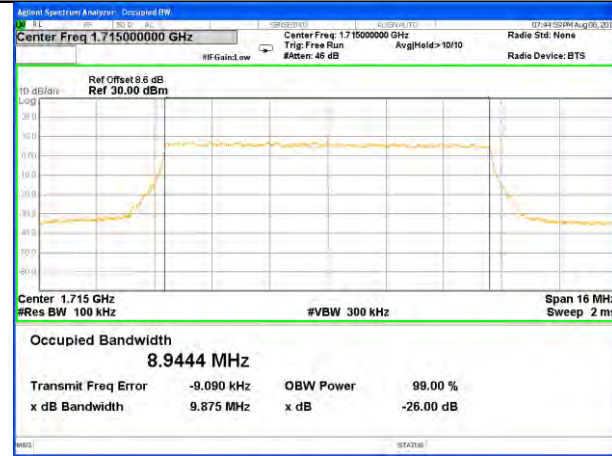

LTE band 4

LTE band 4 (99% and -26 Bandwidth)

Lowest Channel / 3MHz / QPSK

Lowest Channel / 3MHz / 16QAM

Middle Channel / 3MHz / QPSK

Middle Channel / 3MHz / 16QAM

Highest Channel / 3MHz / QPSK

Highest Channel / 3MHz / 16QAM

LTE band 4

LTE band 4 (99% and -26 Bandwidth)

Lowest Channel / 5MHz / QPSK

Lowest Channel / 5MHz / 16QAM

Middle Channel / 5MHz / QPSK

Middle Channel / 5MHz / 16QAM

Highest Channel / 5MHz / QPSK

Highest Channel / 5MHz / 16QAM

LTE band 4

LTE band 4 (99% and -26 Bandwidth)

Lowest Channel / 10MHz / QPSK

Lowest Channel / 10MHz / 16QAM

Middle Channel / 10MHz / QPSK

Middle Channel / 10MHz / 16QAM

Highest Channel / 10MHz / QPSK

Highest Channel / 10MHz / 16QAM