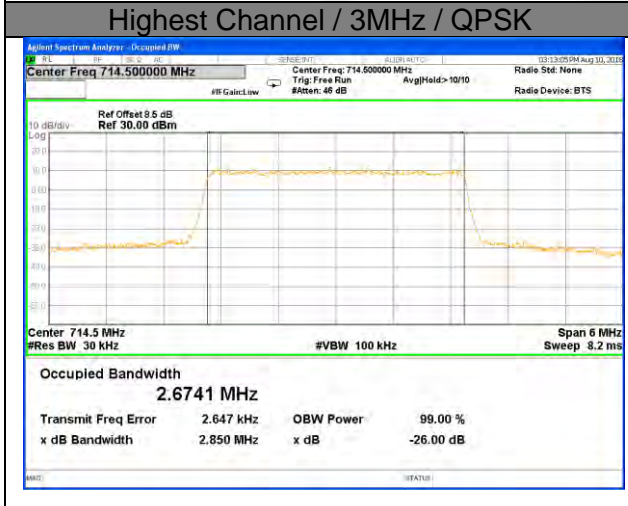

Lowest Channel / 15MHz / QPSK

Lowest Channel / 15MHz / 16QAM

Middle Channel / 15MHz / QPSK

Middle Channel / 15MHz / 16QAM

Highest Channel / 15MHz / QPSK

Highest Channel / 15MHz / 16QAM

LTE band 7

LTE band 7 (99% and -26 Bandwidth)

Lowest Channel / 20MHz / QPSK

Lowest Channel / 20MHz / 16QAM

Middle Channel / 20MHz / QPSK

Middle Channel / 20MHz / 16QAM

Highest Channel / 20MHz / QPSK

Highest Channel / 20MHz / 16QAM

LTE band 12

LTE band 12 (99% and -26 Bandwidth)

LTE band 12

LTE band 12 (99% and -26 Bandwidth)

LTE band 12

LTE band 12 (99% and -26 Bandwidth)

LTE band 12

LTE band 12 (99% and -26 Bandwidth)

LTE band 13

LTE band 13 (99% and -26 Bandwidth)