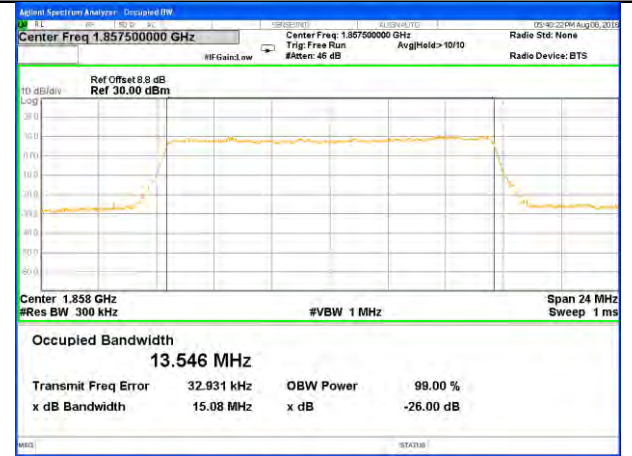

Highest Channel / 5MHz / QPSK

Highest Channel / 5MHz / 16QAM

LTE band 2

LTE band 2 (99% and -26 Bandwidth)

LTE band 2

LTE band 2 (99% and -26 Bandwidth)

Lowest Channel / 15MHz / QPSK

Lowest Channel / 15MHz / 16QAM

Middle Channel / 15MHz / QPSK

Middle Channel / 15MHz / 16QAM

Highest Channel / 15MHz / QPSK

Highest Channel / 15MHz / 16QAM

LTE band 2

LTE band 2 (99% and -26 Bandwidth)

LTE band 4

LTE band 4 (99% and -26 Bandwidth)