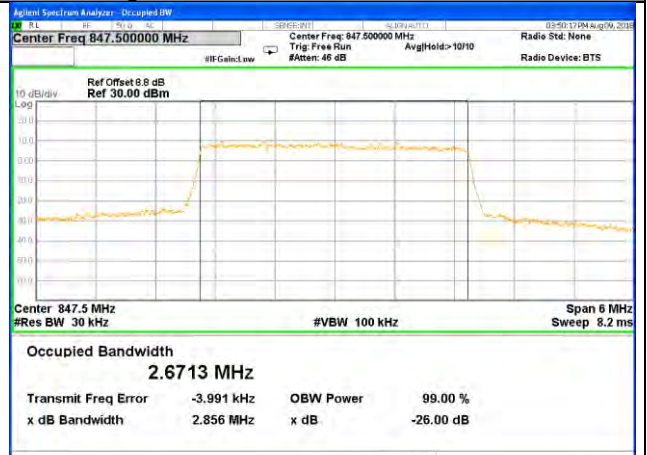

Middle Channel / 3MHz / QPSK

Middle Channel / 3MHz / 16QAM

Highest Channel / 3MHz / QPSK

Highest Channel / 3MHz / 16QAM

LTE band 26

LTE band 26 (99% and -26 Bandwidth)

Lowest Channel / 5MHz / QPSK

Lowest Channel / 5MHz / 16QAM