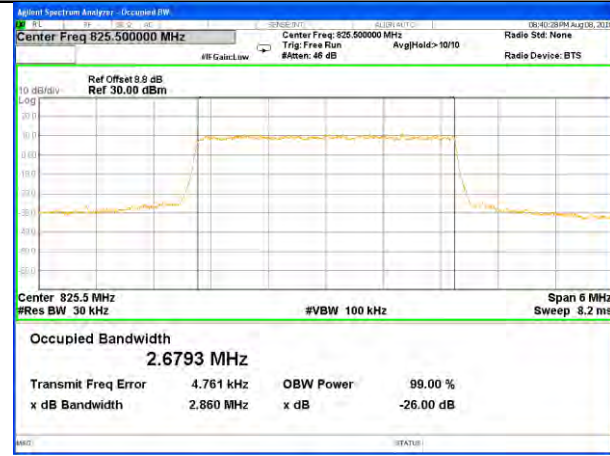

LTE band 4

LTE band 4 (99% and -26 Bandwidth)

Lowest Channel / 20MHz / QPSK

Lowest Channel / 20MHz / 16QAM

Middle Channel / 20MHz / QPSK

Middle Channel / 20MHz / 16QAM

Highest Channel / 20MHz / QPSK

Highest Channel / 20MHz / 16QAM

LTE band 5

LTE band 5 (99% and -26 Bandwidth)

LTE band 5

LTE band 5 (99% and -26 Bandwidth)

Lowest Channel / 3MHz / QPSK

Lowest Channel / 3MHz / 16QAM

Middle Channel / 3MHz / QPSK

Middle Channel / 3MHz / 16QAM

Highest Channel / 3MHz / QPSK

Highest Channel / 3MHz / 16QAM

LTE band 5

LTE band 5 (99% and -26 Bandwidth)

LTE band 5

LTE band 5 (99% and -26 Bandwidth)

LTE band 7

LTE band 7 (99% and -26 Bandwidth)