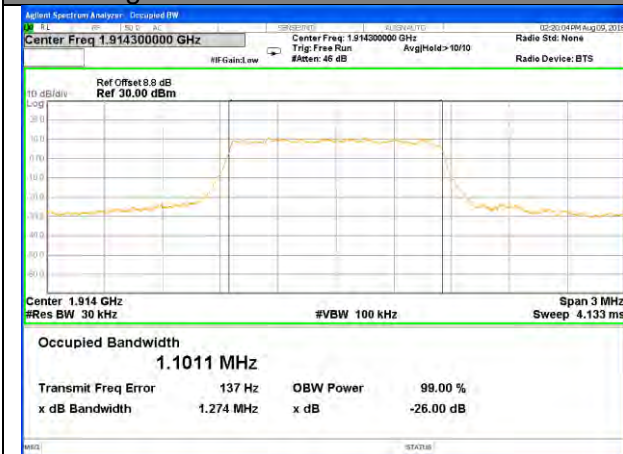

LTE band 25

LTE band 25 (99% and -26 Bandwidth)

Lowest Channel / 1.4MHz / QPSK

Lowest Channel / 1.4MHz / 16QAM

Middle Channel / 1.4MHz / QPSK

Middle Channel / 1.4MHz / 16QAM

Highest Channel / 1.4MHz / QPSK

Highest Channel / 1.4MHz / 16QAM