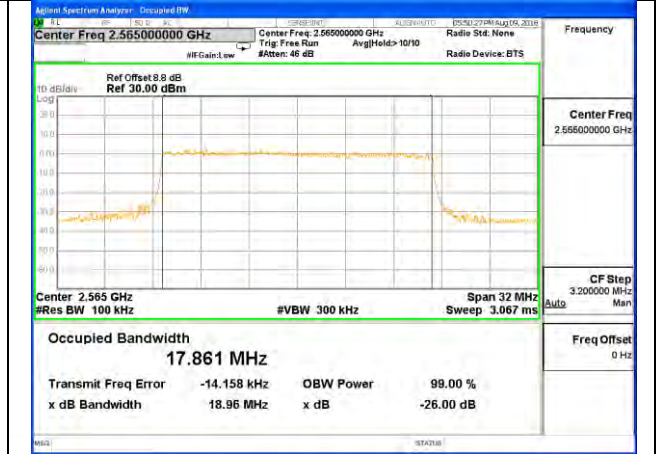

LTE band 41 (99% and -26 Bandwidth)

LTE band 41

LTE band 41 (99% and -26 Bandwidth)

LTE band 41

LTE band 41 (99% and -26 Bandwidth)

Lowest Channel / 20MHz / QPSK

Lowest Channel / 20MHz / 16QAM

Middle Channel / 20MHz / QPSK