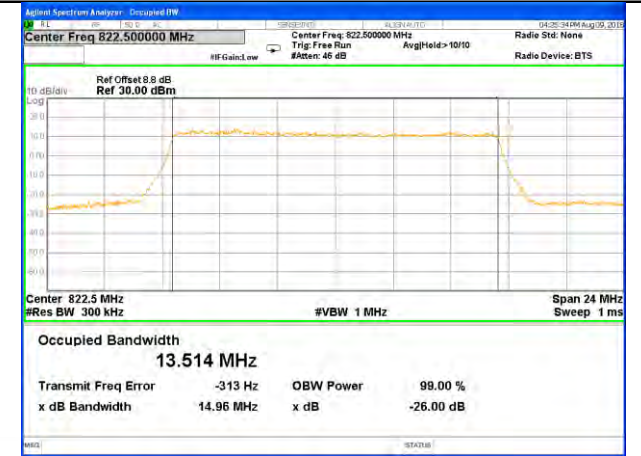

Lowest Channel / 15MHz / 16QAM