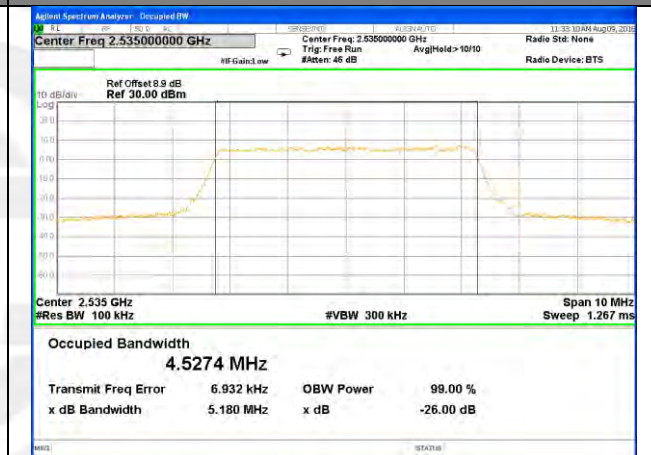

Lowest Channel / 5MHz / QPSK

Lowest Channel / 5MHz / 16QAM

Middle Channel / 5MHz / QPSK

Middle Channel / 5MHz / 16QAM

Highest Channel / 5MHz / QPSK

Highest Channel / 5MHz / 16QAM

LTE band 7

LTE band 7 (99% and -26 Bandwidth)