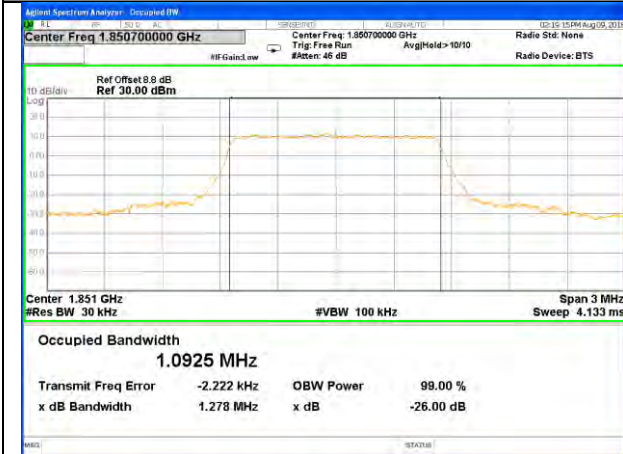

LTE band 17

LTE band 17 (99% and -26 Bandwidth)

Lowest Channel / 10MHz / QPSK

Lowest Channel / 10MHz / 16QAM

Middle Channel / 10MHz / QPSK

Middle Channel / 10MHz / 16QAM

Highest Channel / 10MHz / QPSK

Highest Channel / 10MHz / 16QAM

LTE band 25

LTE band 25 (99% and -26 Bandwidth)

Lowest Channel / 1.4MHz / QPSK

Lowest Channel / 1.4MHz / 16QAM

Middle Channel / 1.4MHz / QPSK

Middle Channel / 1.4MHz / 16QAM

Highest Channel / 1.4MHz / QPSK

Highest Channel / 1.4MHz / 16QAM