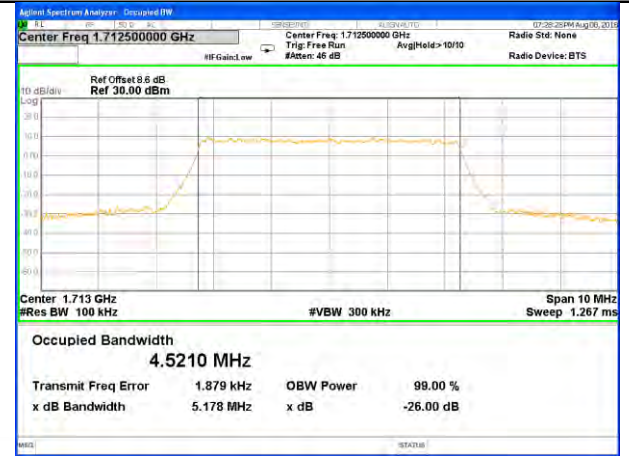

LTE band 4

LTE band 4 (99% and -26 Bandwidth)

Lowest Channel / 3MHz / QPSK

Lowest Channel / 3MHz / 16QAM

Middle Channel / 3MHz / QPSK

Middle Channel / 3MHz / 16QAM

Highest Channel / 3MHz / QPSK

Highest Channel / 3MHz / 16QAM

LTE band 4

LTE band 4 (99% and -26 Bandwidth)

Lowest Channel / 5MHz / QPSK

Lowest Channel / 5MHz / 16QAM

Middle Channel / 5MHz / QPSK

Middle Channel / 5MHz / 16QAM

Highest Channel / 5MHz / QPSK

Highest Channel / 5MHz / 16QAM