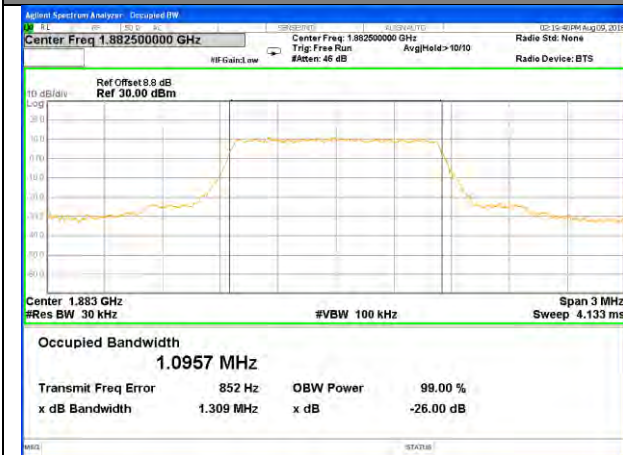

LTE band 25

LTE band 25 (99% and -26 Bandwidth)

Lowest Channel / 1.4MHz / QPSK

Lowest Channel / 1.4MHz / 16QAM

Middle Channel / 1.4MHz / QPSK

Middle Channel / 1.4MHz / 16QAM

Highest Channel / 1.4MHz / QPSK

Highest Channel / 1.4MHz / 16QAM