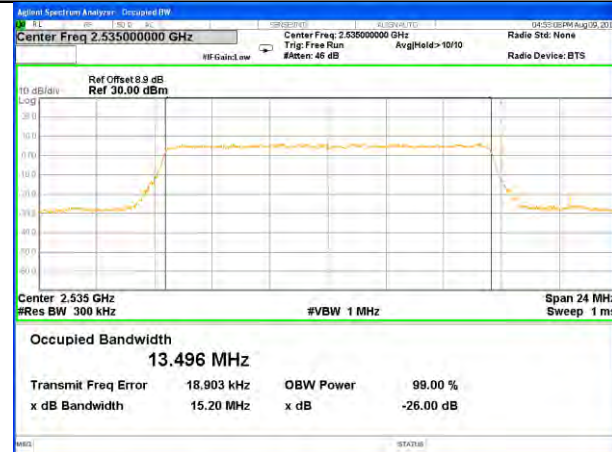

Lowest Channel / 5MHz / QPSK

Lowest Channel / 5MHz / 16QAM

Middle Channel / 5MHz / QPSK

Middle Channel / 5MHz / 16QAM

Highest Channel / 5MHz / QPSK

Highest Channel / 5MHz / 16QAM

LTE band 7

LTE band 7 (99% and -26 Bandwidth)

Lowest Channel / 10MHz / QPSK

Lowest Channel / 10MHz / 16QAM

Middle Channel / 10MHz / QPSK

Middle Channel / 10MHz / 16QAM

Highest Channel / 10MHz / QPSK

Highest Channel / 10MHz / 16QAM

LTE band 7

LTE band 7 (99% and -26 Bandwidth)

Lowest Channel / 15MHz / QPSK

Lowest Channel / 15MHz / 16QAM

Middle Channel / 15MHz / QPSK

Middle Channel / 15MHz / 16QAM

Highest Channel / 15MHz / QPSK

Highest Channel / 15MHz / 16QAM

LTE band 7

LTE band 7 (99% and -26 Bandwidth)