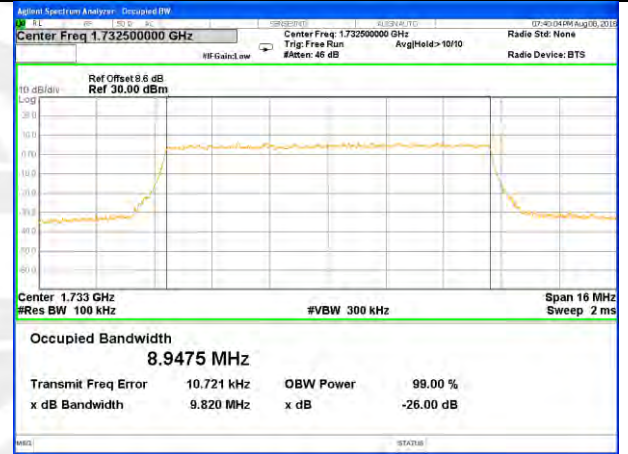

LTE band 4

LTE band 4 (99% and -26 Bandwidth)

Lowest Channel / 5MHz / QPSK

Lowest Channel / 5MHz / 16QAM

Middle Channel / 5MHz / QPSK

Middle Channel / 5MHz / 16QAM

Highest Channel / 5MHz / QPSK

Highest Channel / 5MHz / 16QAM

LTE band 4

LTE band 4 (99% and -26 Bandwidth)

Lowest Channel / 10MHz / QPSK

Lowest Channel / 10MHz / 16QAM

Middle Channel / 10MHz / QPSK

Middle Channel / 10MHz / 16QAM

Highest Channel / 10MHz / QPSK

Highest Channel / 10MHz / 16QAM

LTE band 4

LTE band 4 (99% and -26 Bandwidth)

Lowest Channel / 15MHz / QPSK

Lowest Channel / 15MHz / 16QAM

Middle Channel / 15MHz / QPSK

Middle Channel / 15MHz / 16QAM

Highest Channel / 15MHz / QPSK

Highest Channel / 15MHz / 16QAM