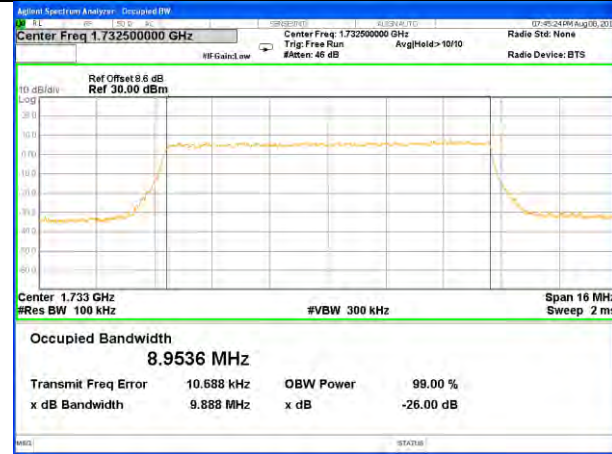

LTE band 4

LTE band 4 (99% and -26 Bandwidth)

Lowest Channel / 5MHz / QPSK

Lowest Channel / 5MHz / 16QAM

Middle Channel / 5MHz / QPSK

Middle Channel / 5MHz / 16QAM

Highest Channel / 5MHz / QPSK

Highest Channel / 5MHz / 16QAM

LTE band 4

LTE band 4 (99% and -26 Bandwidth)

Lowest Channel / 10MHz / QPSK

Lowest Channel / 10MHz / 16QAM

Middle Channel / 10MHz / QPSK

Middle Channel / 10MHz / 16QAM

Highest Channel / 10MHz / QPSK

Highest Channel / 10MHz / 16QAM

LTE band 4

LTE band 4 (99% and -26 Bandwidth)

Lowest Channel / 15MHz / QPSK

Lowest Channel / 15MHz / 16QAM

Middle Channel / 15MHz / QPSK

Middle Channel / 15MHz / 16QAM

Highest Channel / 15MHz / QPSK

Highest Channel / 15MHz / 16QAM