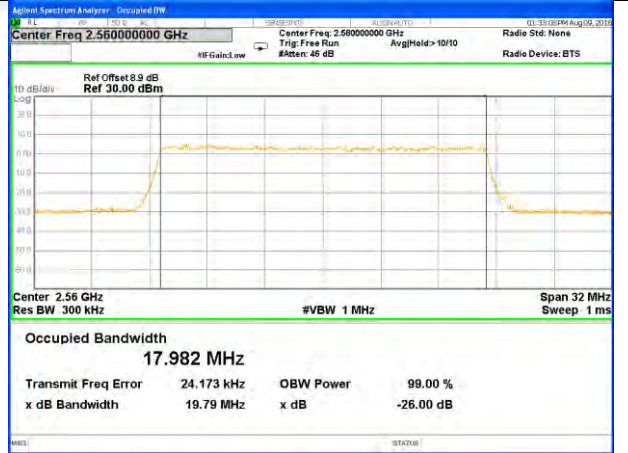

Lowest Channel / 20MHz / QPSK

Lowest Channel / 20MHz / 16QAM

Middle Channel / 20MHz / QPSK

Middle Channel / 20MHz / 16QAM

Highest Channel / 20MHz / QPSK

Highest Channel / 20MHz / 16QAM

LTE band 12

LTE band 12 (99% and -26 Bandwidth)

LTE band 12

LTE band 12 (99% and -26 Bandwidth)

LTE band 12

LTE band 12 (99% and -26 Bandwidth)

LTE band 12

LTE band 12 (99% and -26 Bandwidth)

LTE band 13

LTE band 13 (99% and -26 Bandwidth)