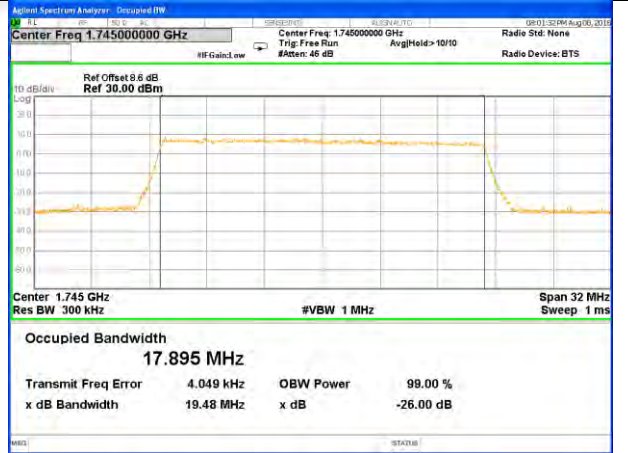

LTE band 4

LTE band 4 (99% and -26 Bandwidth)

Lowest Channel / 15MHz / QPSK

Lowest Channel / 15MHz / 16QAM

Middle Channel / 15MHz / QPSK

Middle Channel / 15MHz / 16QAM

Highest Channel / 15MHz / QPSK

Highest Channel / 15MHz / 16QAM

LTE band 4

LTE band 4 (99% and -26 Bandwidth)

Lowest Channel / 20MHz / QPSK

Lowest Channel / 20MHz / 16QAM

Middle Channel / 20MHz / QPSK

Middle Channel / 20MHz / 16QAM

Highest Channel / 20MHz / QPSK

Highest Channel / 20MHz / 16QAM

LTE band 5

LTE band 5 (99% and -26 Bandwidth)

LTE band 5

LTE band 5 (99% and -26 Bandwidth)

Lowest Channel / 3MHz / QPSK

Lowest Channel / 3MHz / 16QAM

Middle Channel / 3MHz / QPSK

Middle Channel / 3MHz / 16QAM