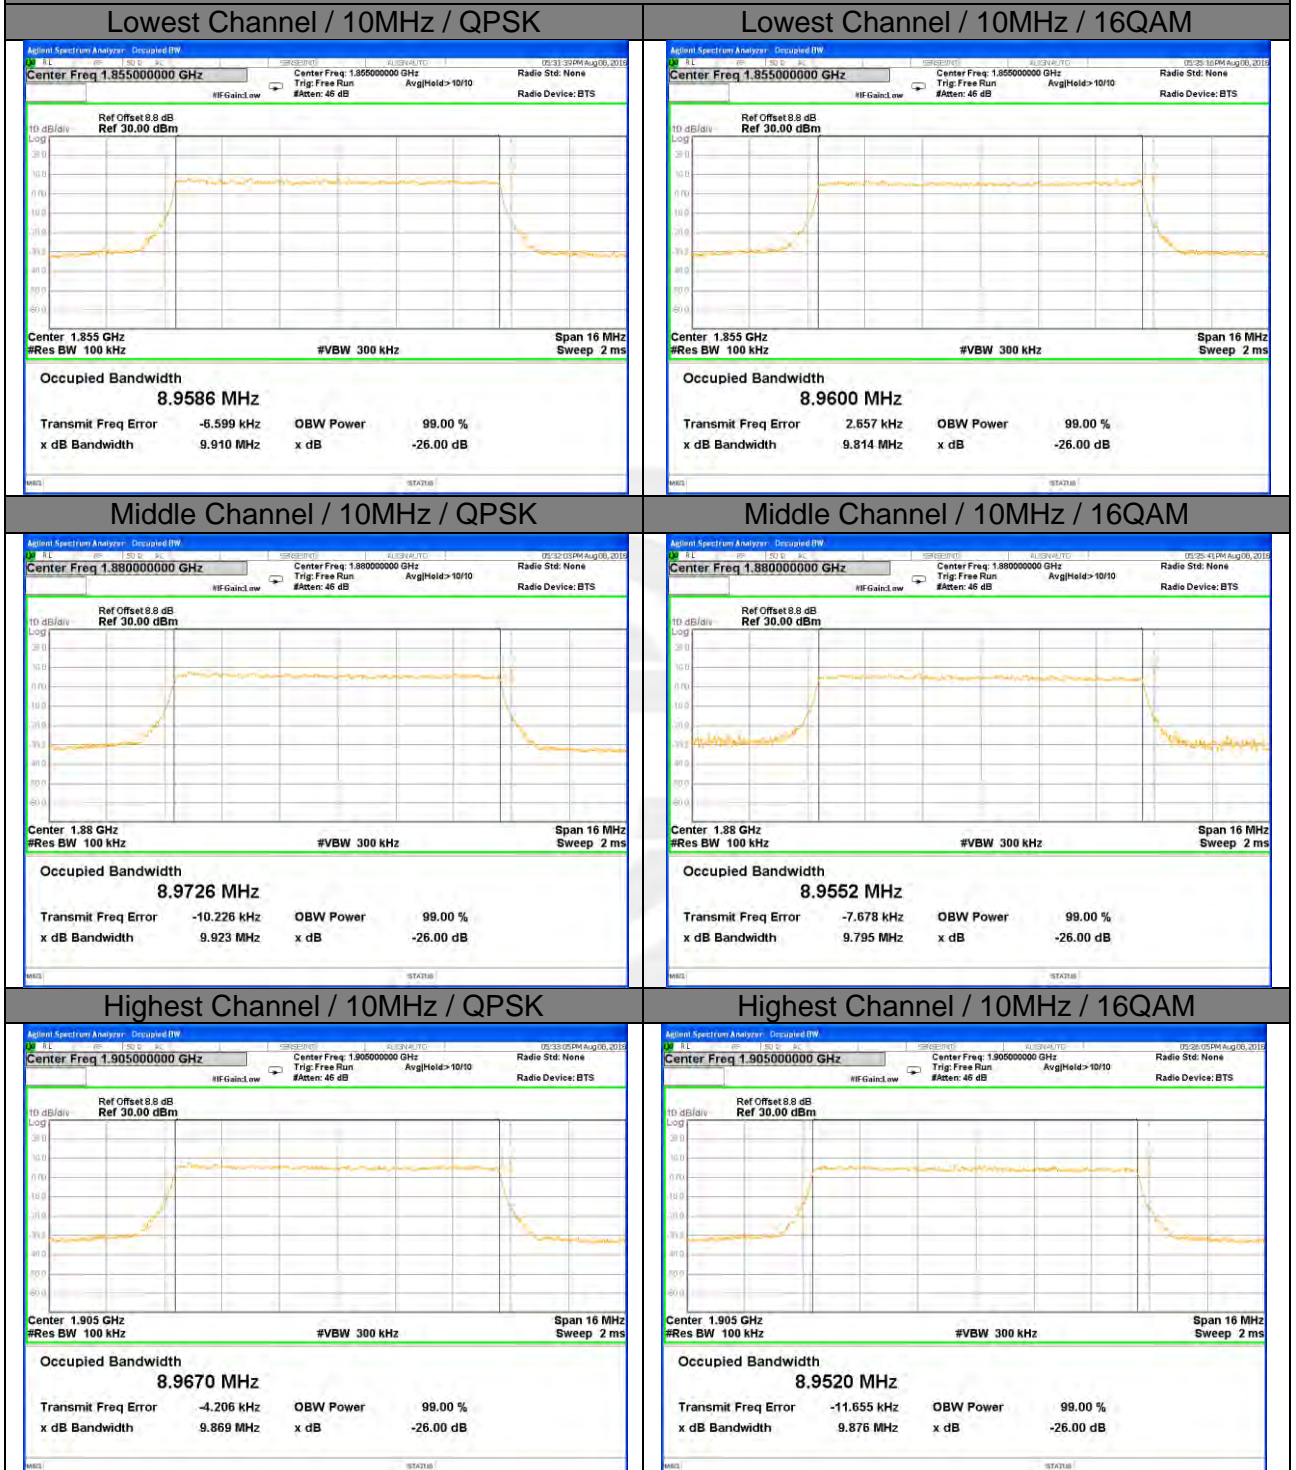

Highest Channel / 3MHz / QPSK

Highest Channel / 3MHz / 16QAM

LTE band 2

LTE band 2 (99% and -26 Bandwidth)

Lowest Channel / 5MHz / QPSK

Lowest Channel / 5MHz / 16QAM

Middle Channel / 5MHz / QPSK

Middle Channel / 5MHz / 16QAM

Highest Channel / 5MHz / QPSK

Highest Channel / 5MHz / 16QAM

LTE band 2

LTE band 2 (99% and -26 Bandwidth)

LTE band 2

LTE band 2 (99% and -26 Bandwidth)

Lowest Channel / 15MHz / QPSK

Lowest Channel / 15MHz / 16QAM

Middle Channel / 15MHz / QPSK

Middle Channel / 15MHz / 16QAM

Highest Channel / 15MHz / QPSK

Highest Channel / 15MHz / 16QAM

LTE band 2

LTE band 2 (99% and -26 Bandwidth)

LTE band 4

LTE band 4 (99% and -26 Bandwidth)

LTE band 4

LTE band 4 (99% and -26 Bandwidth)

Lowest Channel / 3MHz / QPSK

Lowest Channel / 3MHz / 16QAM

Middle Channel / 3MHz / QPSK

Middle Channel / 3MHz / 16QAM

Highest Channel / 3MHz / QPSK

Highest Channel / 3MHz / 16QAM