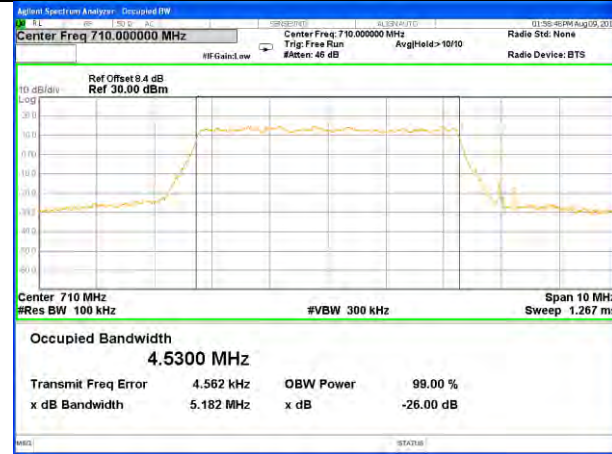

LTE band 17

LTE band 17 (99% and -26 Bandwidth)

Lowest Channel / 5MHz / QPSK

Lowest Channel / 5MHz / 16QAM

Middle Channel / 5MHz / QPSK

Middle Channel / 5MHz / 16QAM

Highest Channel / 5MHz / QPSK

Highest Channel / 5MHz / 16QAM