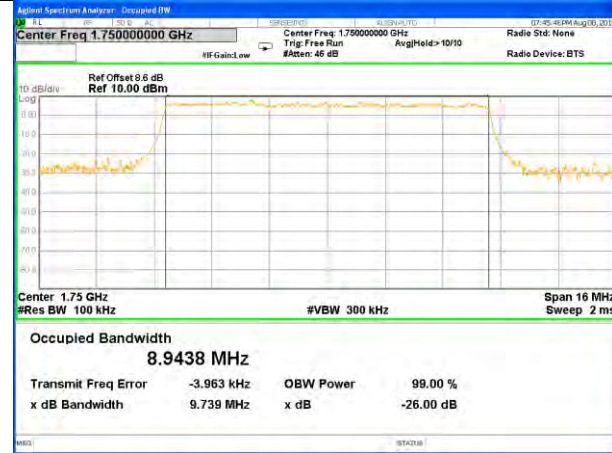

LTE band 4

LTE band 4 (99% and -26 Bandwidth)

Lowest Channel / 10MHz / QPSK

Lowest Channel / 10MHz / 16QAM

Middle Channel / 10MHz / QPSK

Middle Channel / 10MHz / 16QAM

Highest Channel / 10MHz / QPSK

Highest Channel / 10MHz / 16QAM

LTE band 4

LTE band 4 (99% and -26 Bandwidth)

Lowest Channel / 15MHz / QPSK

Lowest Channel / 15MHz / 16QAM

Middle Channel / 15MHz / QPSK

Middle Channel / 15MHz / 16QAM

Highest Channel / 15MHz / QPSK

Highest Channel / 15MHz / 16QAM