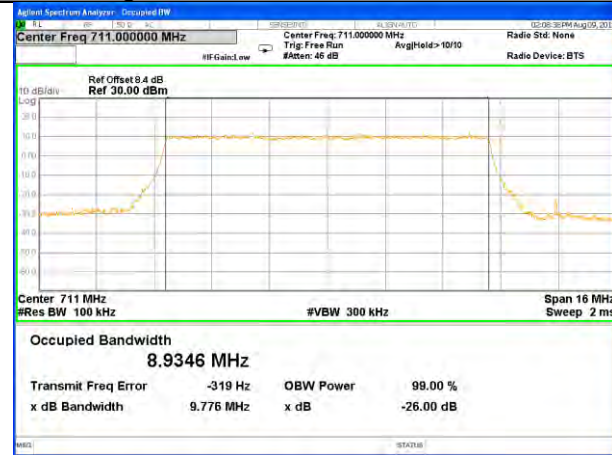

LTE band 17

LTE band 17 (99% and -26 Bandwidth)

Lowest Channel / 10MHz / QPSK

Lowest Channel / 10MHz / 16QAM

Middle Channel / 10MHz / QPSK

Middle Channel / 10MHz / 16QAM

Highest Channel / 10MHz / QPSK

Highest Channel / 10MHz / 16QAM