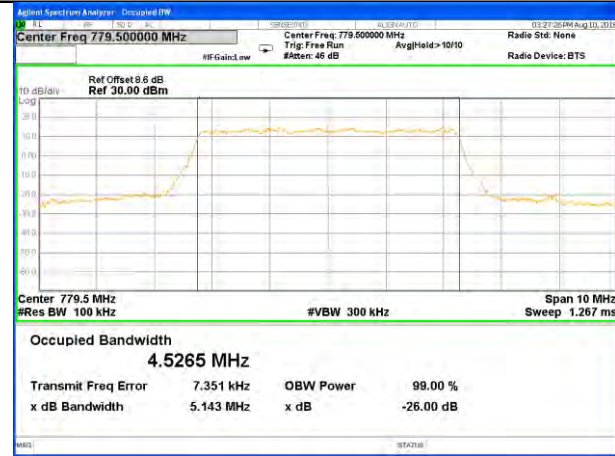

LTE band 12

LTE band 12 (99% and -26 Bandwidth)

LTE band 12

LTE band 12 (99% and -26 Bandwidth)

LTE band 12

LTE band 12 (99% and -26 Bandwidth)

LTE band 13

LTE band 13 (99% and -26 Bandwidth)

Lowest Channel / 5MHz / QPSK

Lowest Channel / 5MHz / 16QAM

Middle Channel / 5MHz / QPSK

Middle Channel / 5MHz / 16QAM

Highest Channel / 5MHz / QPSK

Highest Channel / 5MHz / 16QAM

LTE band 13

LTE band 13 (99% and -26 Bandwidth)