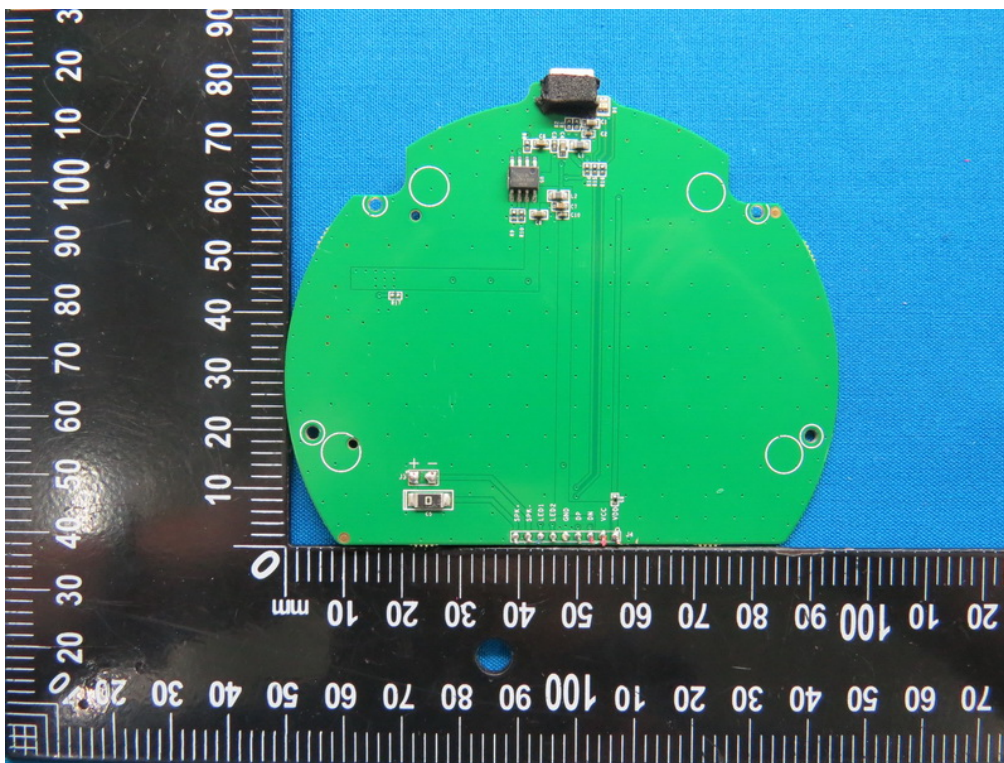

INTERNAL PHOTOS

Model: Sabine-M810

EUT- Uncover View

EUT- Uncover View

EUT- Uncover View

EUT- Uncover View

EUT- Uncover View

EUT- Uncover View

EUT- Main Board Top View

EUT- Main Board Bottom View

Bluetooth Module View

RF Chip View

PCB Antenna View

Battery – Top View

Battery – Bottom View