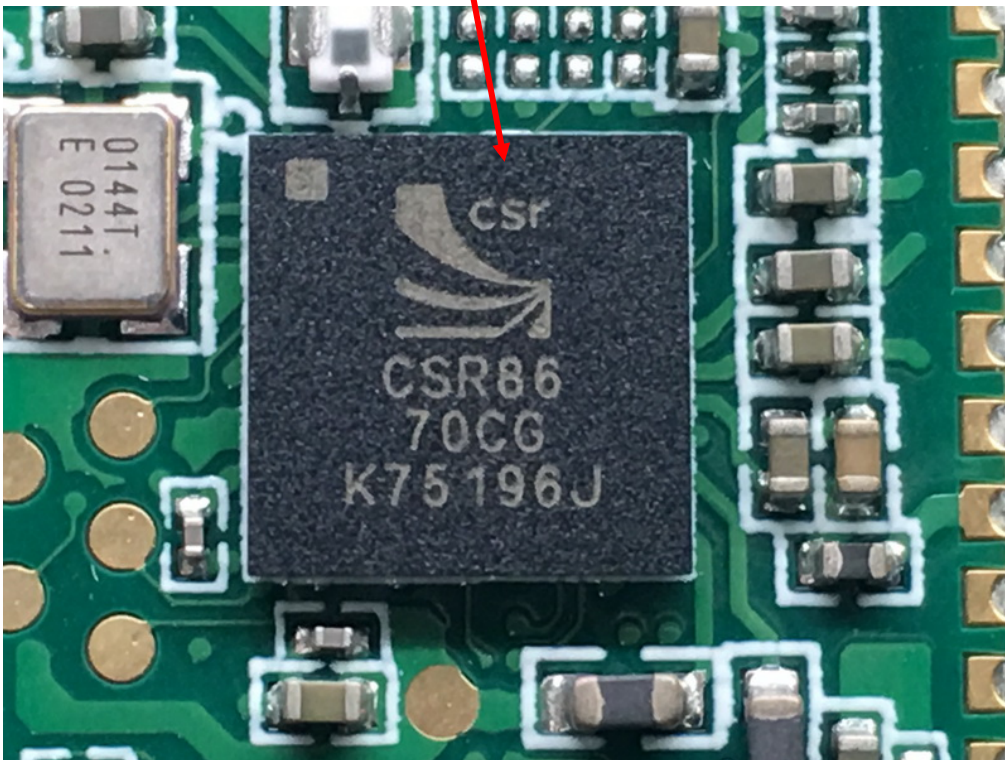

INTERNAL PHOTOS

Model: Sabine-M810

EUT- Uncover View

EUT- Uncover View

EUT- Uncover View

EUT- Uncover View

EUT- Uncover View

EUT- Uncover View

EUT- Main Board Top View

EUT- Main Board Bottom View

Bluetooth Module View

RF Chip View

PCB Antenna View

Battery – Top View

Battery – Bottom View