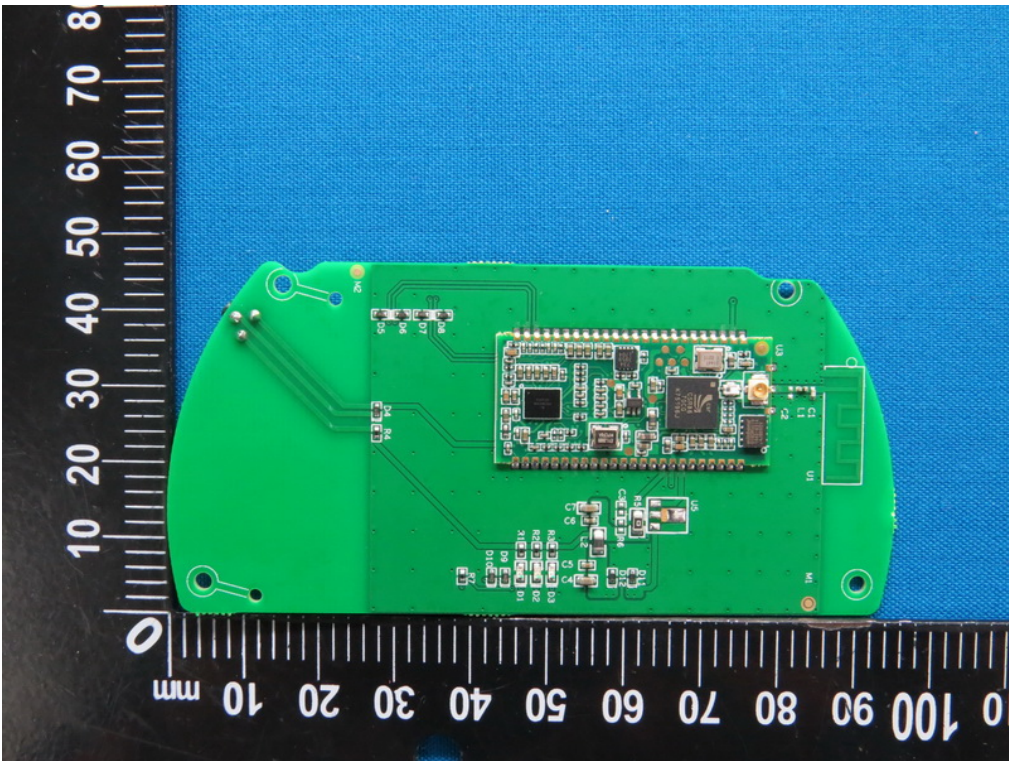

INTERNAL PHOTOS

Model: Sabine-M810

EUT- Uncover View

EUT- Uncover View

EUT- Uncover View

EUT- Uncover View

EUT- Uncover View

EUT- Uncover View

EUT- Main Board Top View

EUT- Main Board Bottom View

Bluetooth Module View

RF Chip View

PCB Antenna View

Battery – Top View

Battery – Bottom View