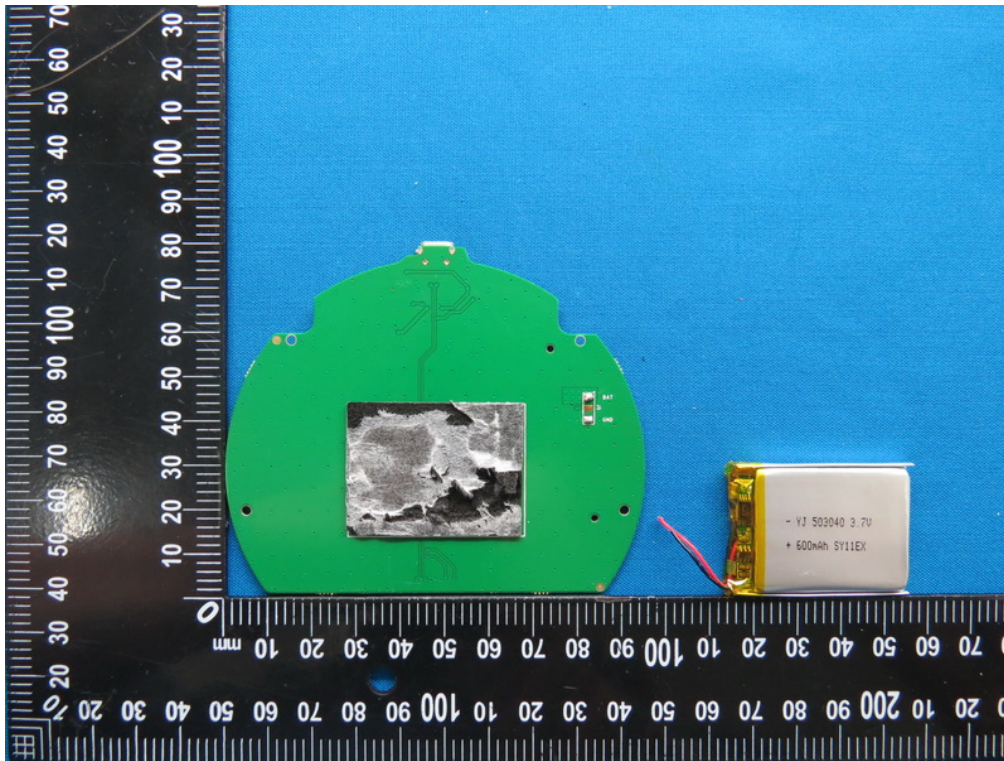

INTERNAL PHOTOS

Model: Sabine-M810

EUT- Uncover View

EUT- Uncover View

EUT- Uncover View

EUT- Uncover View

EUT- Uncover View

EUT- Uncover View

EUT- Main Board Top View

EUT- Main Board Bottom View

Bluetooth Module View

RF Chip View

PCB Antenna View

Battery – Top View

Battery – Bottom View