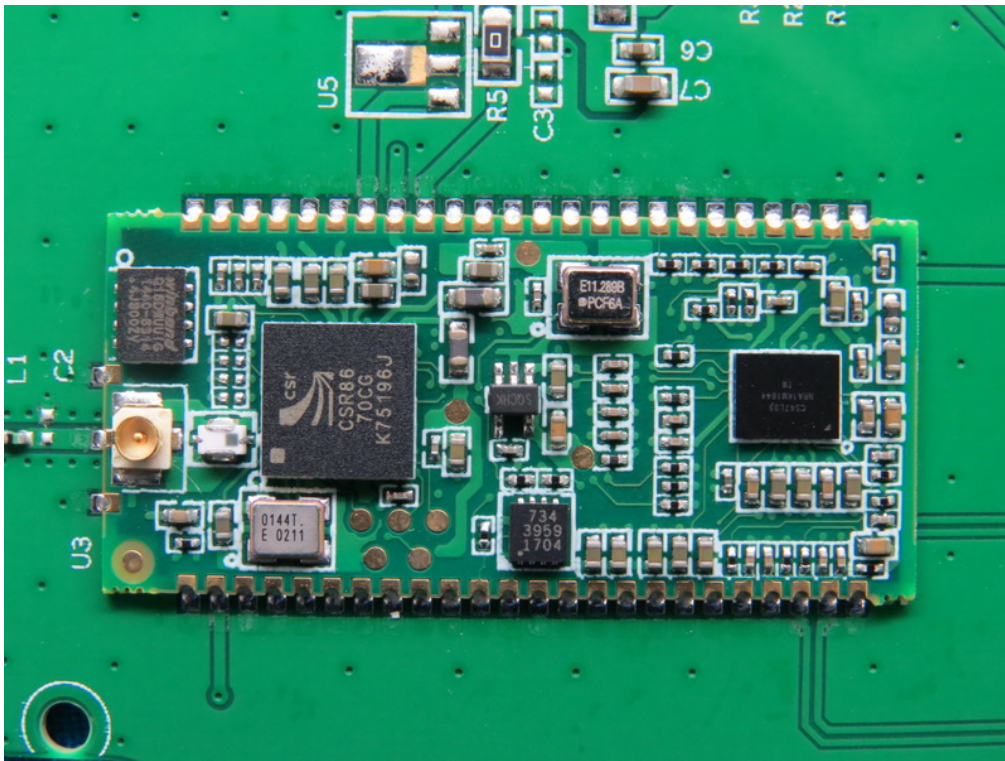

INTERNAL PHOTOS

Model: Sabine-M810

EUT- Uncover View

EUT- Uncover View

EUT- Uncover View

EUT- Uncover View

EUT- Uncover View

EUT- Uncover View

EUT- Main Board Top View

EUT- Main Board Bottom View

Bluetooth Module View

RF Chip View

PCB Antenna View

Battery – Top View

Battery – Bottom View