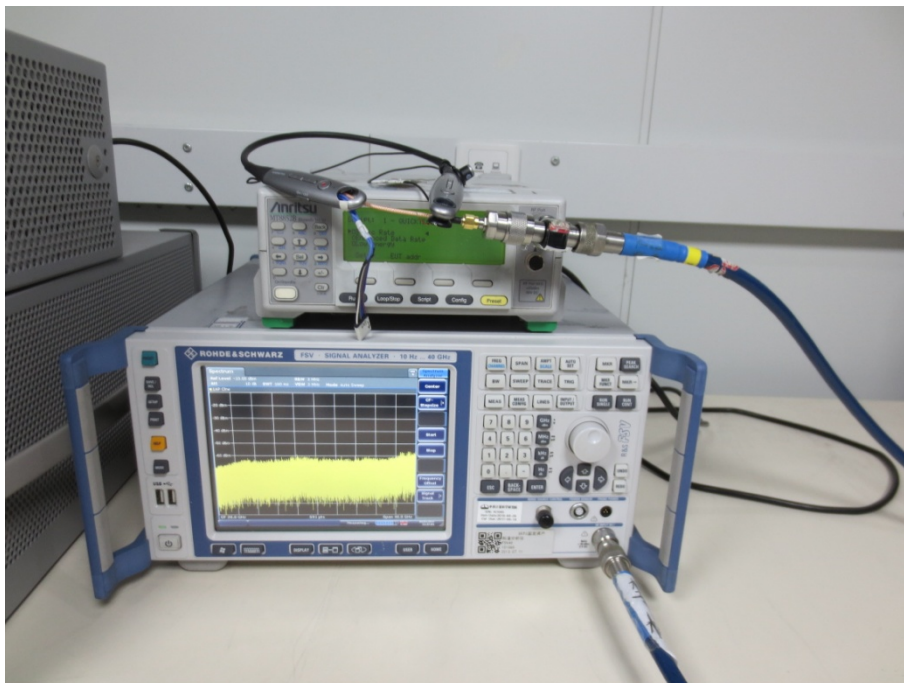

Test setup photo

Bluetooth Test setup.

Spurious RF Conducted Emissions Test setup

Spurious RF Conducted Emissions Test setup

Spurious Radiated Emissions Test setup (30MHz~1GHz)

Spurious Radiated Emissions Test setup (1GHz~25GHz)