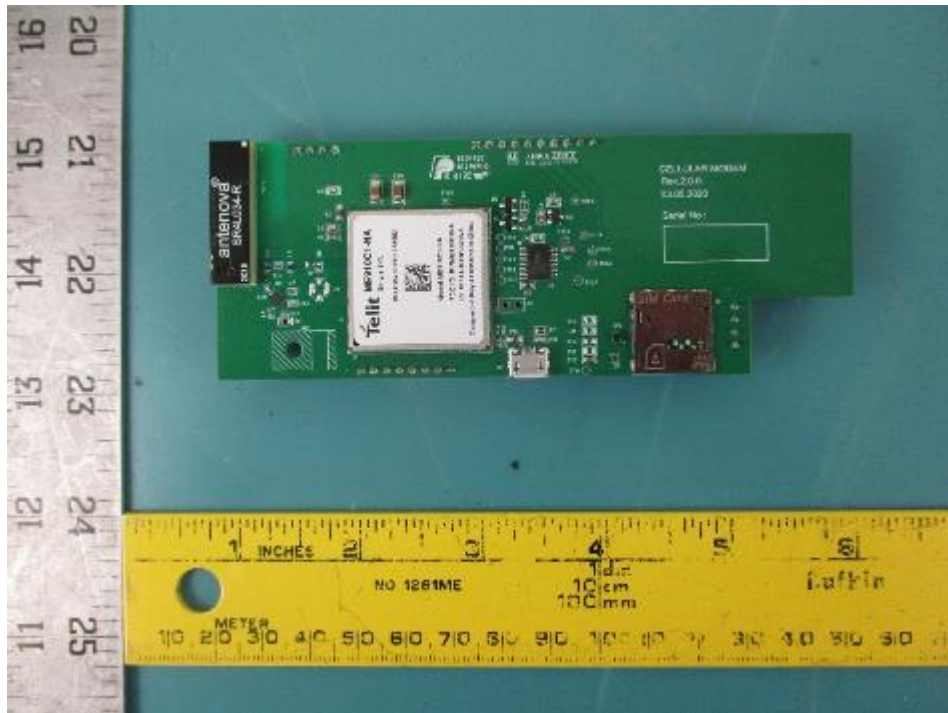

1.6 LTE Radio Module Board Top View