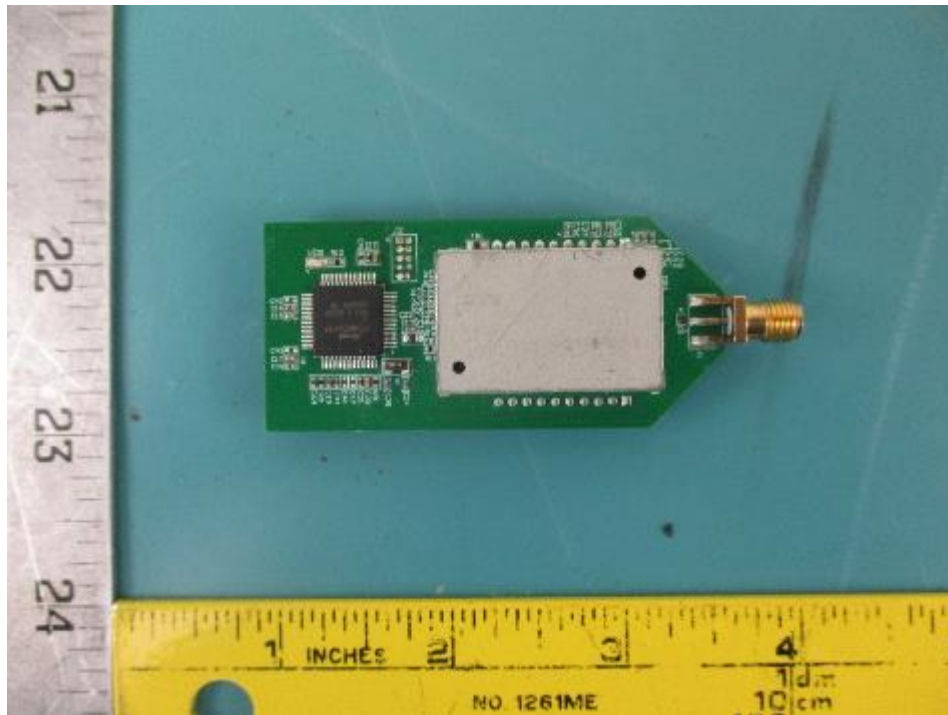

## Host Internal Photographs

---

### 1.4 900 MHz Radio Module Board Top View (removed shielding)