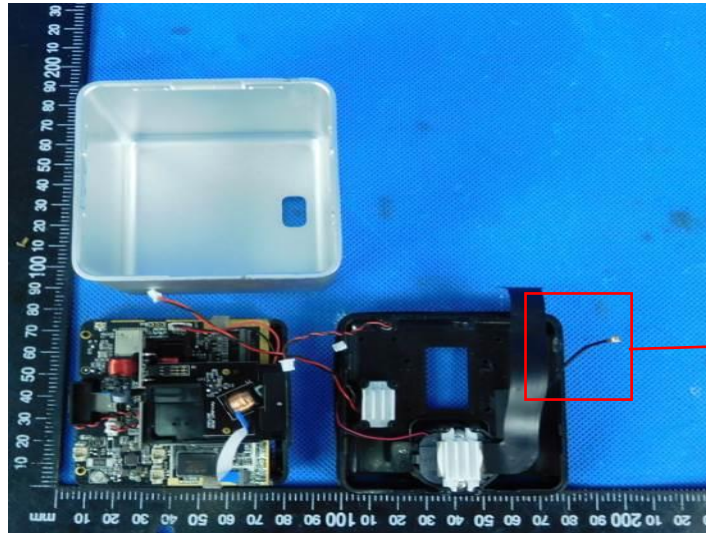

Petcube Play: PP211NVAP6255
Internal photos of the EUT

Antenna location