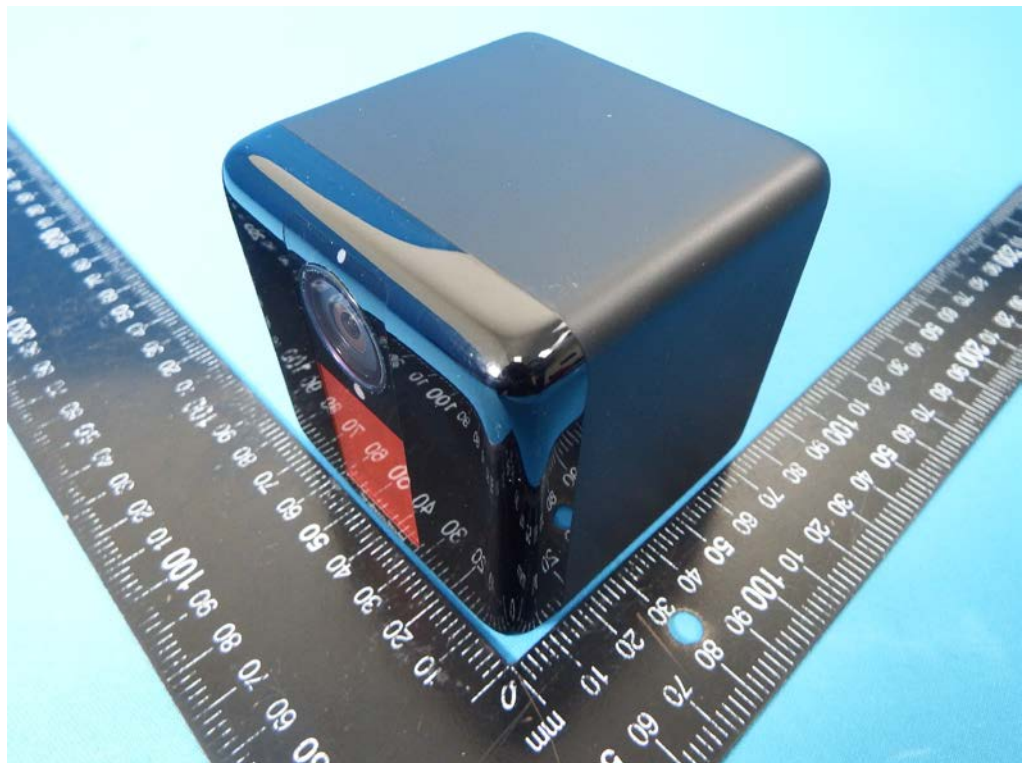

Brand Name: Petcube Model No.: PP211NV5LC

Sample 1

Sample 2

Sample 3