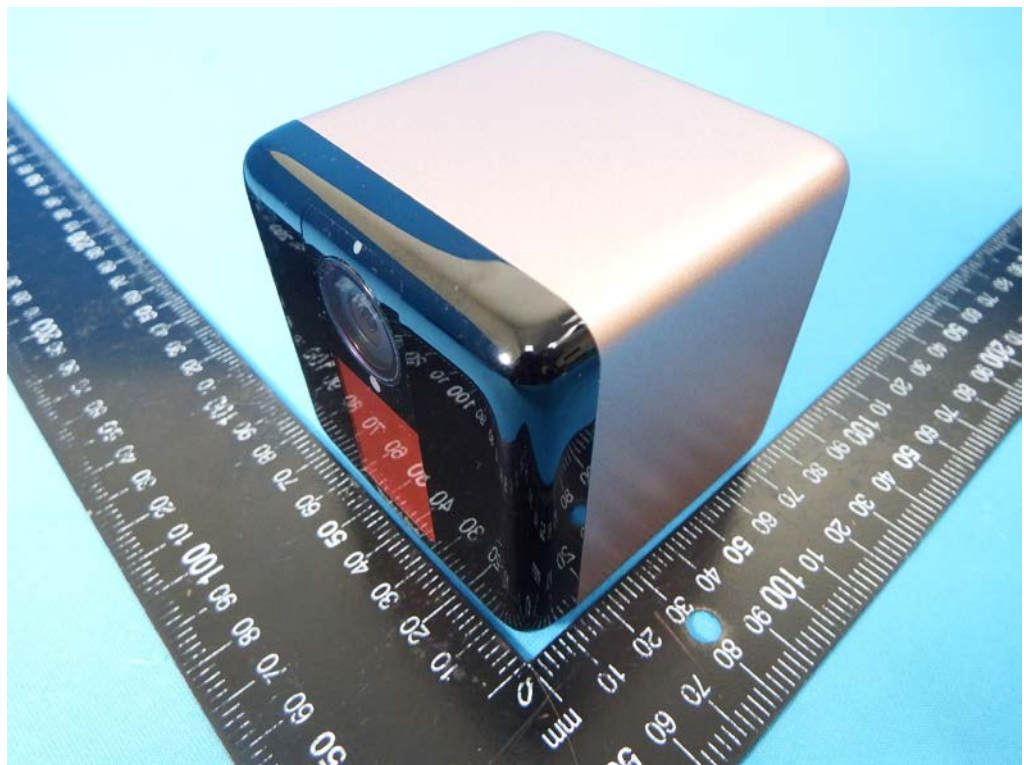

Brand Name: Petcube Model No.: PP211NV5LC

Sample 1

Sample 2

Sample 3