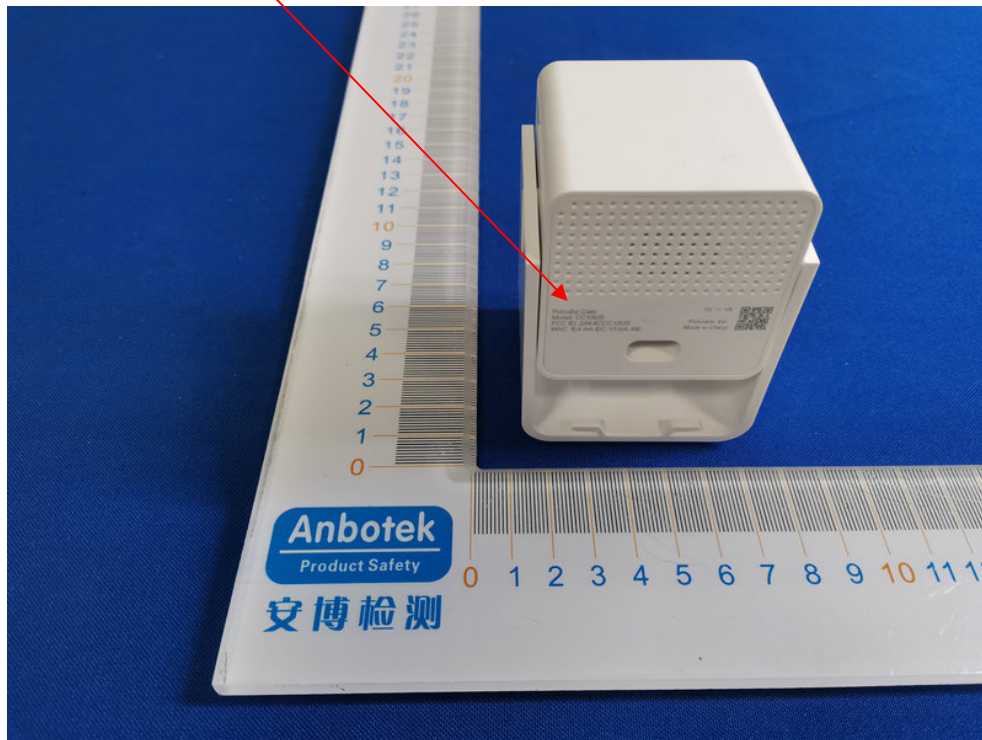

Label Location On EUT

Label

Product Name: Petcube Cam

Model No.: CC10US

FCC ID: 2AK4CCC10US

This device complies with Part 15 of the FCC Rules. Operation is subject to the following two conditions:

- (1) This device may not cause harmful interference, and
- (2) This device must accept any interference received, including interference that may cause undesired operation.