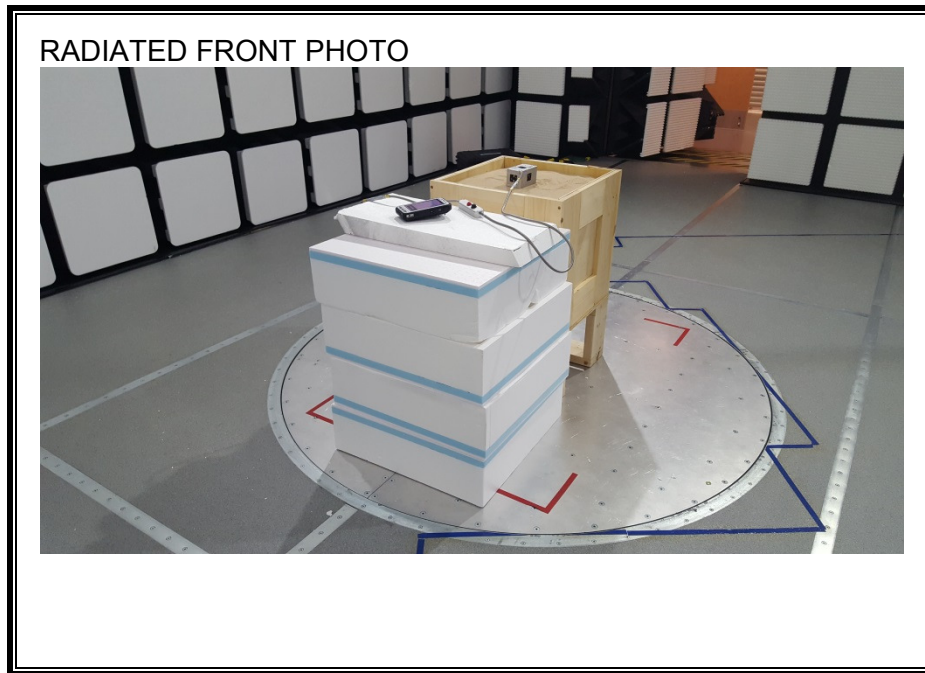

10. SETUP PHOTOS

OCCUPIED BANDWIDTH MEASUREMENT SETUP

RADIATED RF MEASUREMENT SETUP – BELOW 1GHz

RADIATED RF MEASUREMENT SETUP – ABOVE 1GHz

POWERLINE CONDUCTED EMISSIONS MEASUREMENT SETUP

END OF REPORT