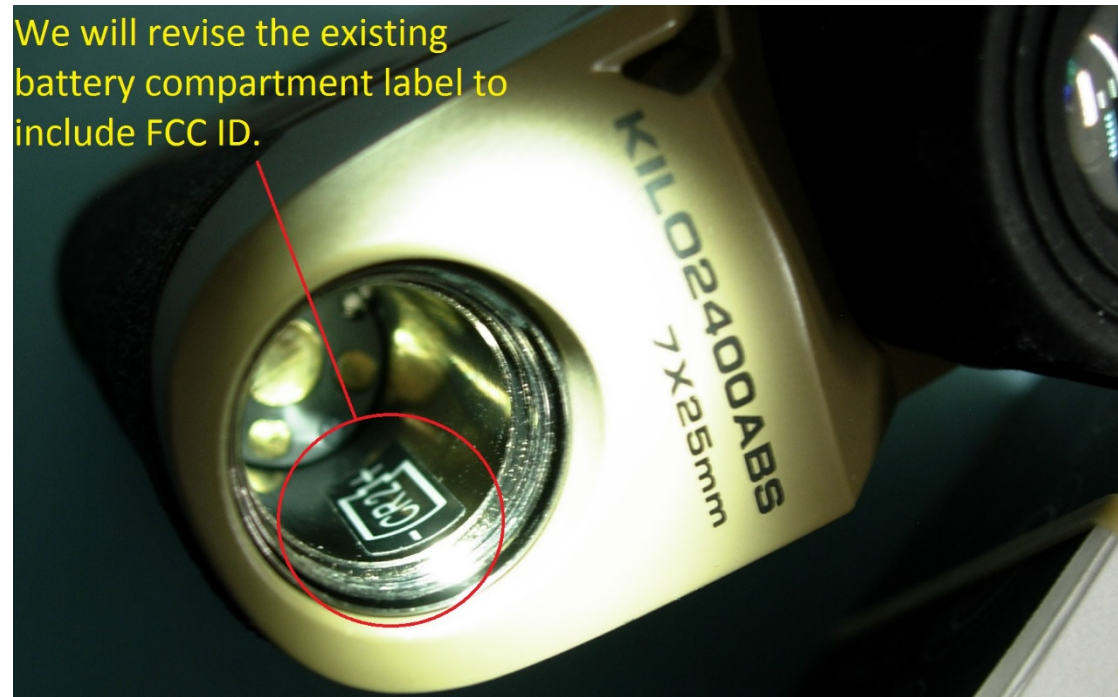

Proposed K2400ABS FCC ID label location---

To be shared with battery orientation label in battery compartment.

See revised label drawing "K2400ABS Battery Compartment Label 20170320.pdf".