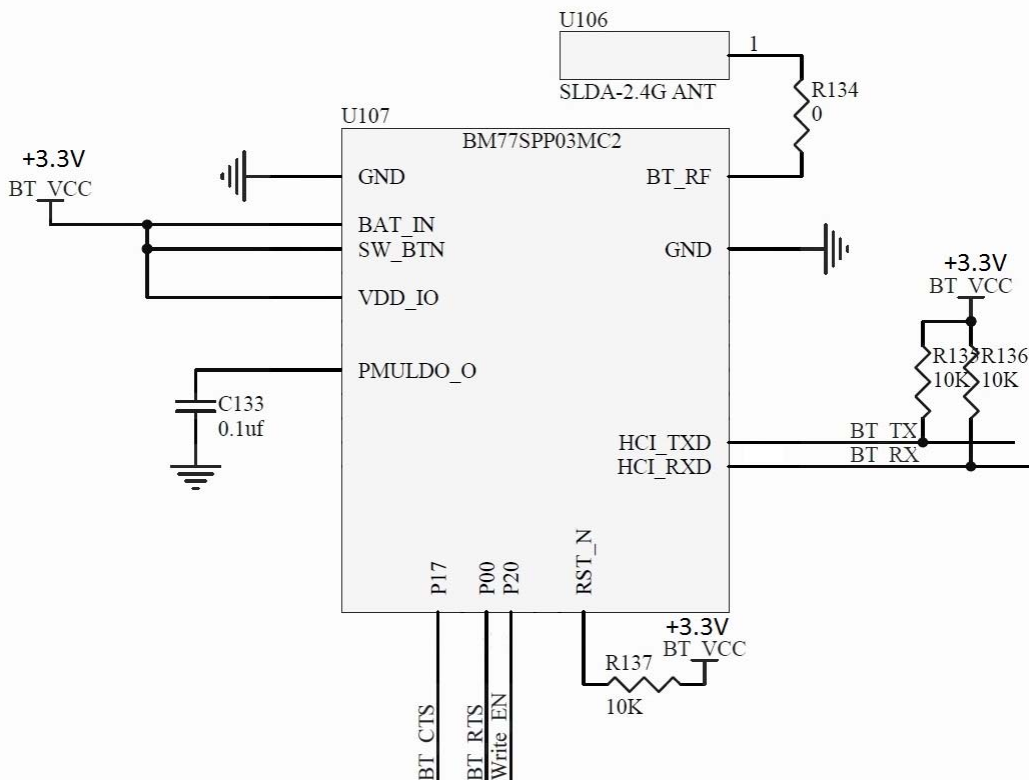

SIG SAUER

K2400ABS Rangefinder

Wireless Frequency Block Diagrams

1. Wireless module within K2400ABS:

2. Wireless module:

BM77 BLOCK DIAGRAM

3. IC within wireless module:

Block Diagram

Power Tree