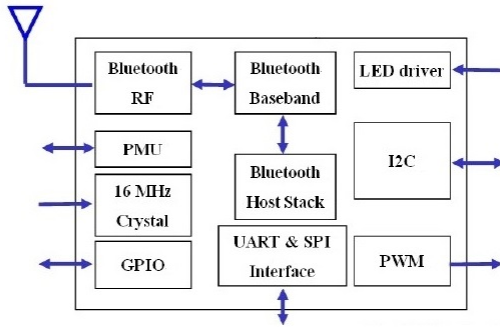

SIG SAUER

K2400ABS Rangefinder

Wireless Frequency Block Diagrams

1. Wireless module within K2400ABS:

2. Wireless module:

BM77 BLOCK DIAGRAM

3. IC within wireless module:

Block Diagram

Power Tree