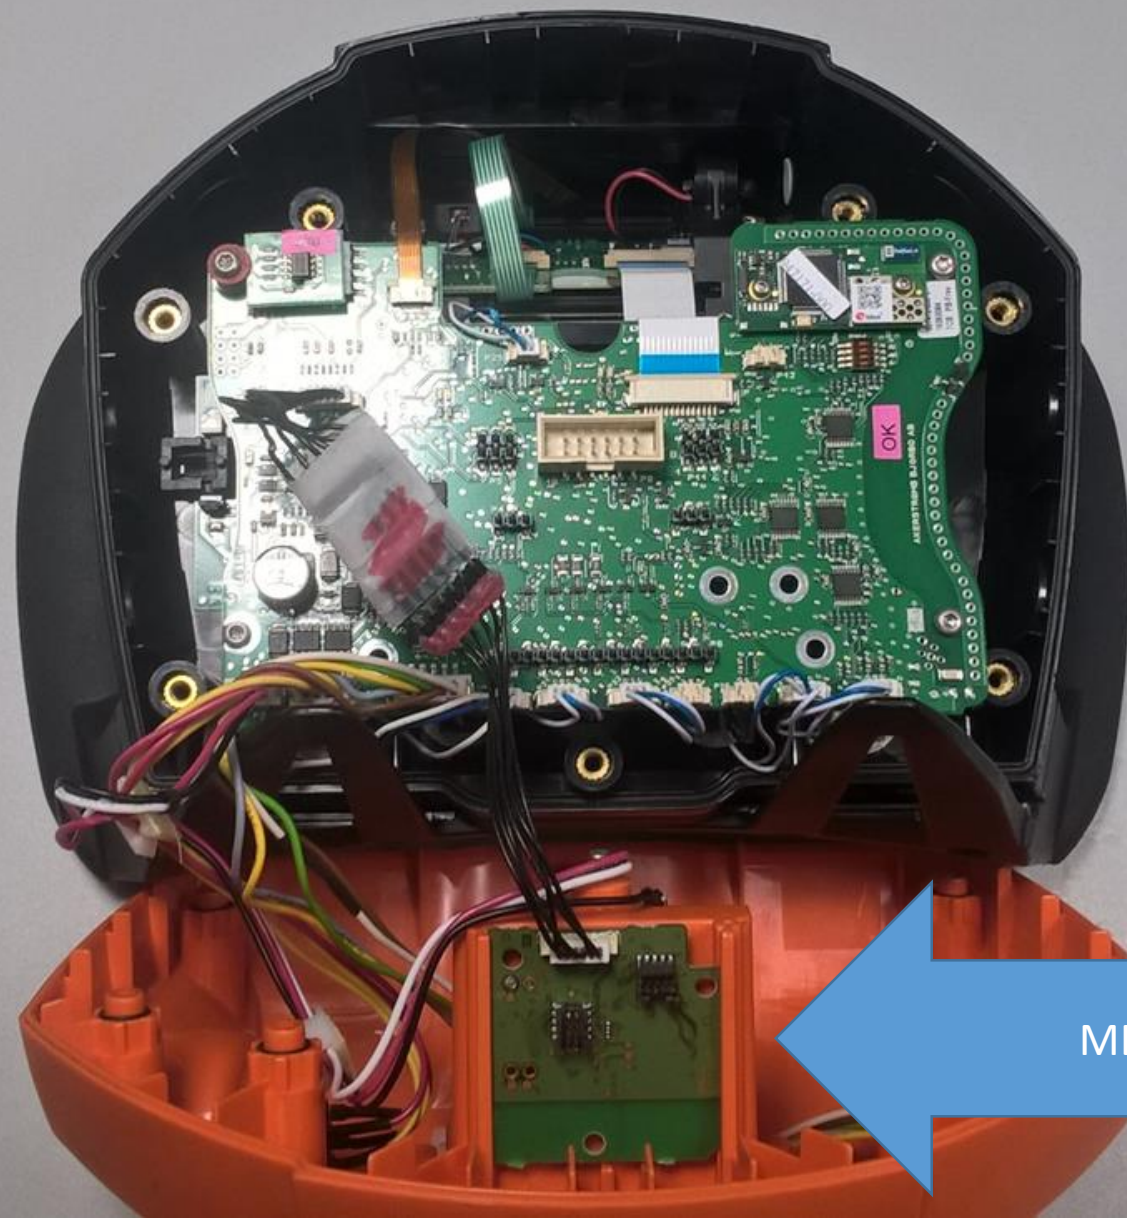

MC BAT

MC BAT

Color Rendition Chart

10 3115 1000

MDS node

MDS node

WARNING: This device contains a lithium battery. Do not dispose of this device in a fire. For more information, please visit the following website: www.ams.com