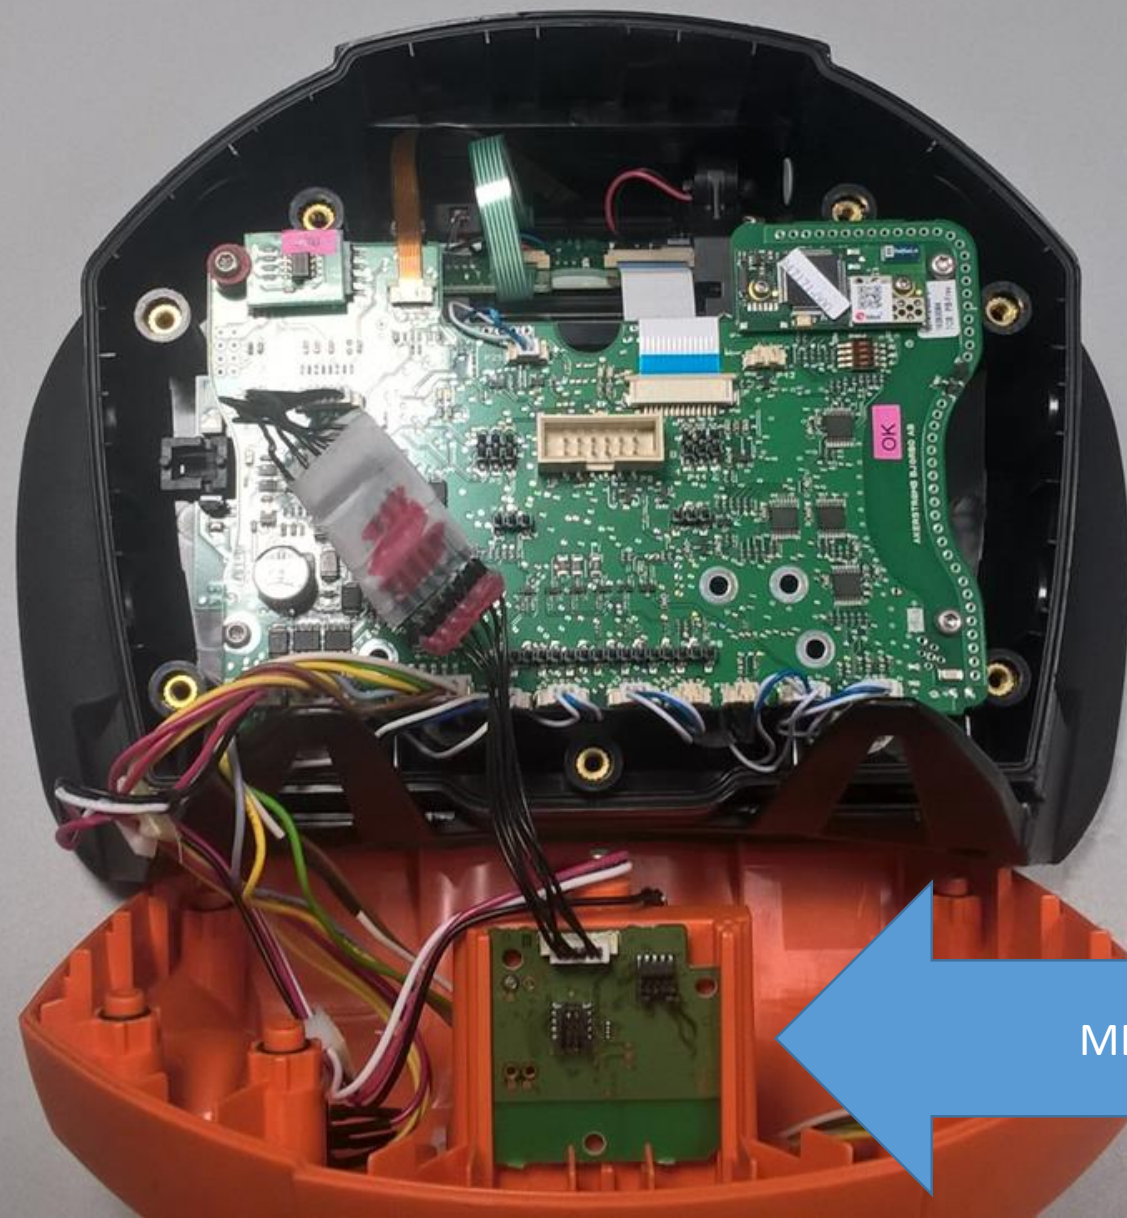

Remote control
MC11-OPS
external pictures

ÅKERSTRÖMS

WARNING: This device is not to be used as a toy. It is intended for use as a racing wheel. Please read the user manual before use.

ÅKERSTRÖMS FÖR AVSENDER
RESENERINGEN AV UTSÄNDT BUDSKAP.
This message may be sent
unintentionally by a search engine.

Color Rendition Chart

x-rite ColorChecker Color Rendition Chart

A B MC BAT

P

Checker Color Rendition Chart

MDS node

MDS node

WARNING: This device contains a lithium battery. Do not dispose of this device in a fire. For more information, please visit the following website: www.ams.com