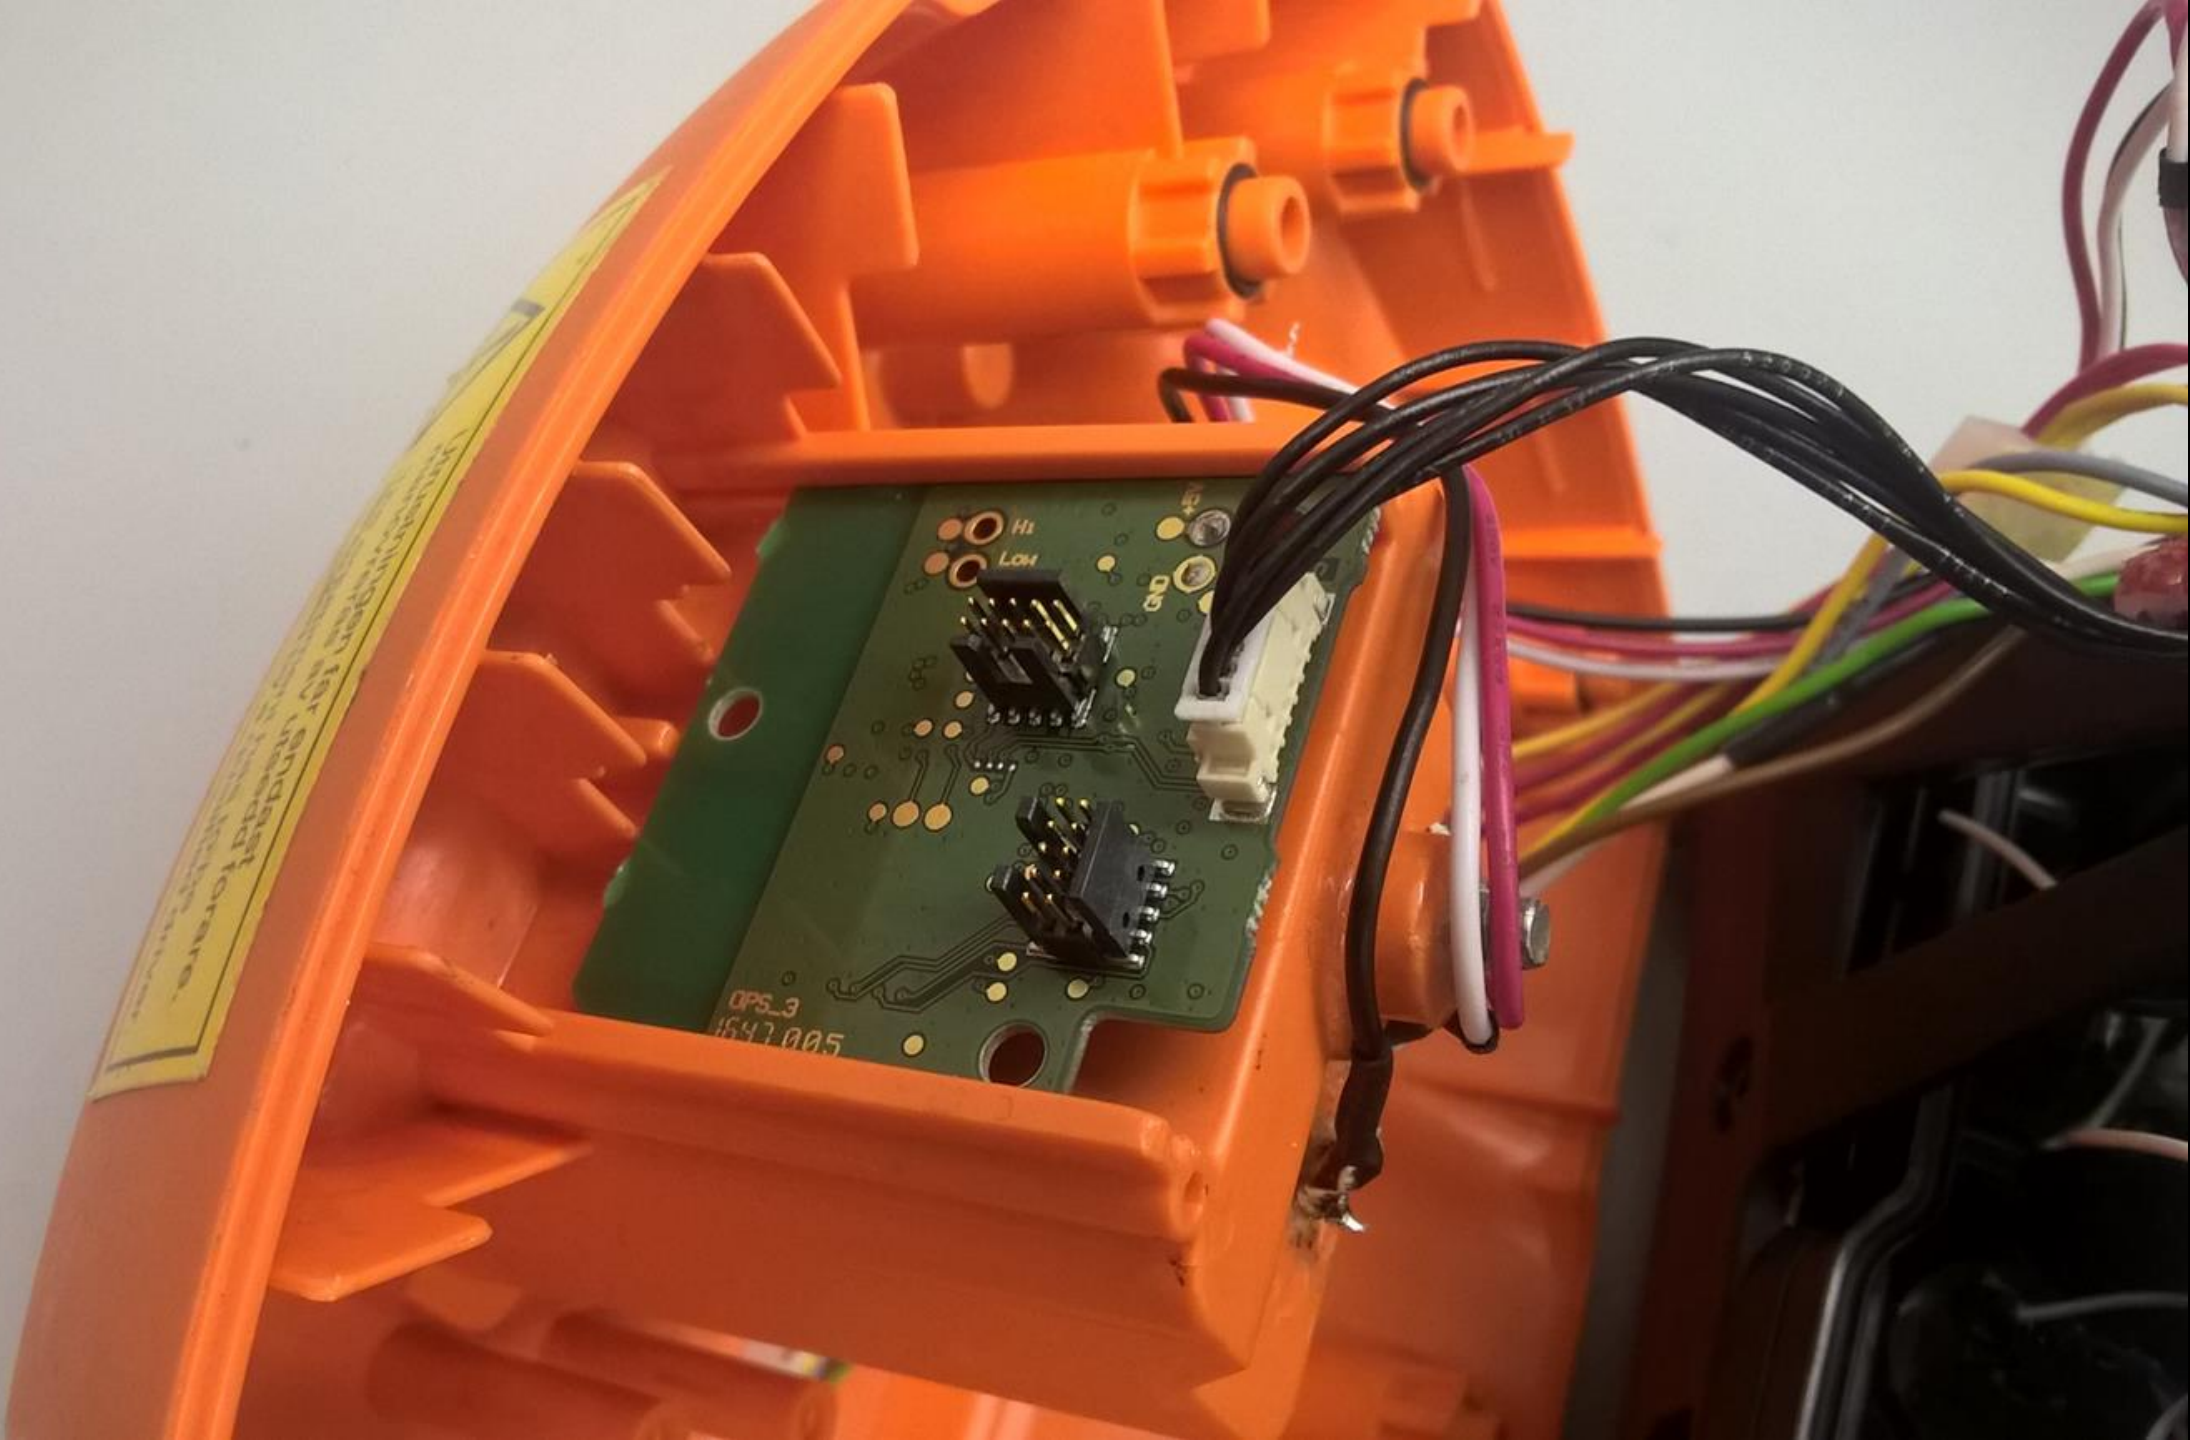

Remote control
MC11-OPS
external pictures

ÅKERSTRÖMS

WARNING: This device is not to be used as a toy. It is intended for use as a racing wheel. Please read the user manual before use.

ÅKERSTRÖMS FÖR AVSENDER
RESENERINGEN AV UTSÄNDT BUDSKAP.
This message may be sent
unintentionally by a search engine.

Color Rendition Chart

x-rite ColorChecker Color Rendition Chart

A B MC BAT

P

Checker Color Rendition Chart

MDS node

MDS node

WARNING: This device contains a lithium battery. Do not dispose of this device in a fire. For more information, please visit the following website: www.ams.com