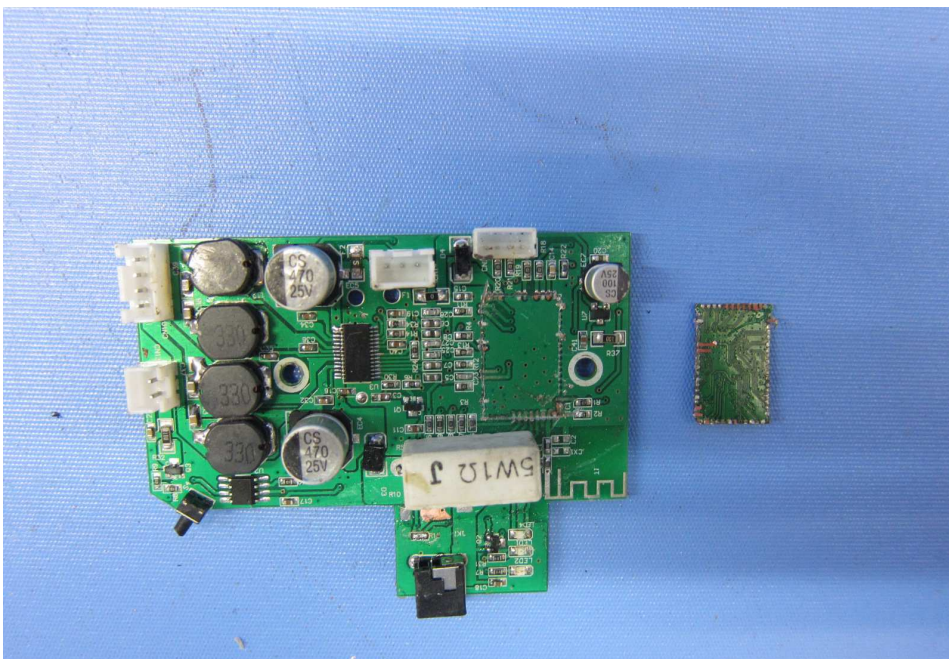

INTERTEK TESTING SERVICE

Report No.: 17010243HKG-002

Equipment Photographs

Model: 179000

(External)

INTERTEK TESTING SERVICE

Report No.: 17010243HKG-002

Equipment Photographs

Model: 179000

(External)

INTERTEK TESTING SERVICE

Report No.: 17010243HKG-002

Equipment Photographs

Model: 179000

(External)

INTERTEK TESTING SERVICE

Report No.: 17010243HKG-002

Equipment Photographs

Model: 179000

(External)

INTERTEK TESTING SERVICE

Report No.: 17010243HKG-002

Equipment Photographs

Model: 179000