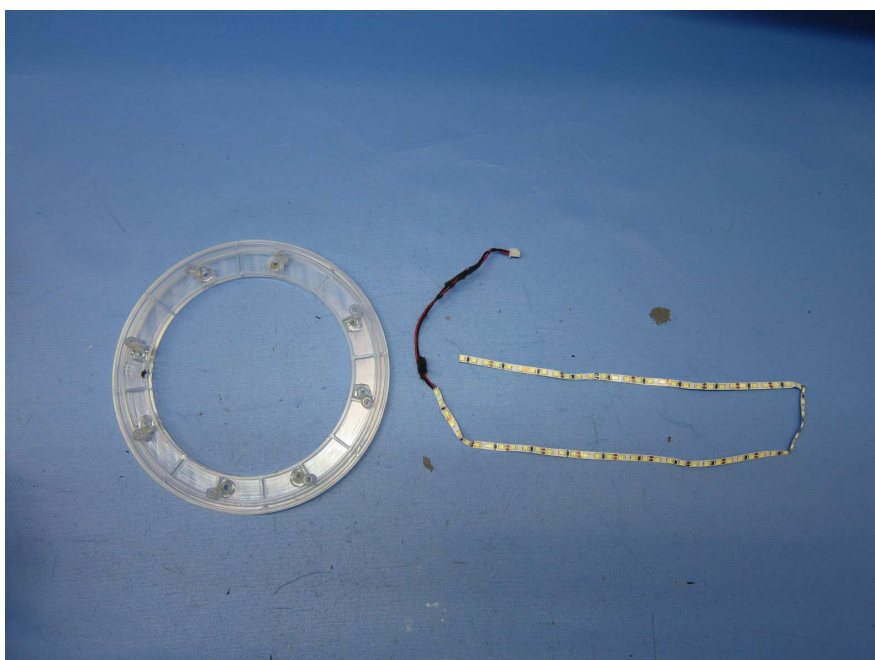

INTERTEK TESTING SERVICE

Report No.: 17010243HKG-002

Equipment Photographs

Model: 179000

(External)

INTERTEK TESTING SERVICE

Report No.: 17010243HKG-002

Equipment Photographs

Model: 179000

(External)

INTERTEK TESTING SERVICE

Report No.: 17010243HKG-002

Equipment Photographs

Model: 179000

(External)

INTERTEK TESTING SERVICE

Report No.: 17010243HKG-002

Equipment Photographs

Model: 179000

(External)

INTERTEK TESTING SERVICE

Report No.: 17010243HKG-002

Equipment Photographs

Model: 179000

(External)

INTERTEK TESTING SERVICE

Report No.: 17010243HKG-002

Equipment Photographs

Model: 179000

(External)