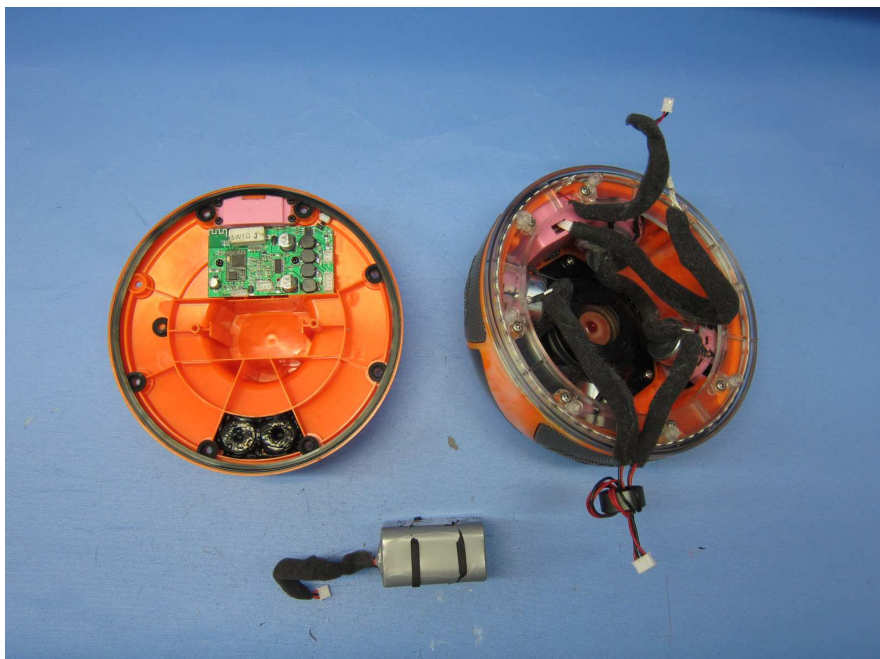

INTERTEK TESTING SERVICE

Report No.: 17010243HKG-002

Equipment Photographs

Model: 179000

(External)

INTERTEK TESTING SERVICE

Report No.: 17010243HKG-002

Equipment Photographs

Model: 179000

(External)

INTERTEK TESTING SERVICE

Report No.: 17010243HKG-002

Equipment Photographs

Model: 179000

(External)

INTERTEK TESTING SERVICE

Report No.: 17010243HKG-002

Equipment Photographs

Model: 179000

(External)

INTERTEK TESTING SERVICE

Report No.: 17010243HKG-002

Equipment Photographs

Model: 179000

(External)

INTERTEK TESTING SERVICE

Report No.: 17010243HKG-002

Equipment Photographs

Model: 179000

(External)