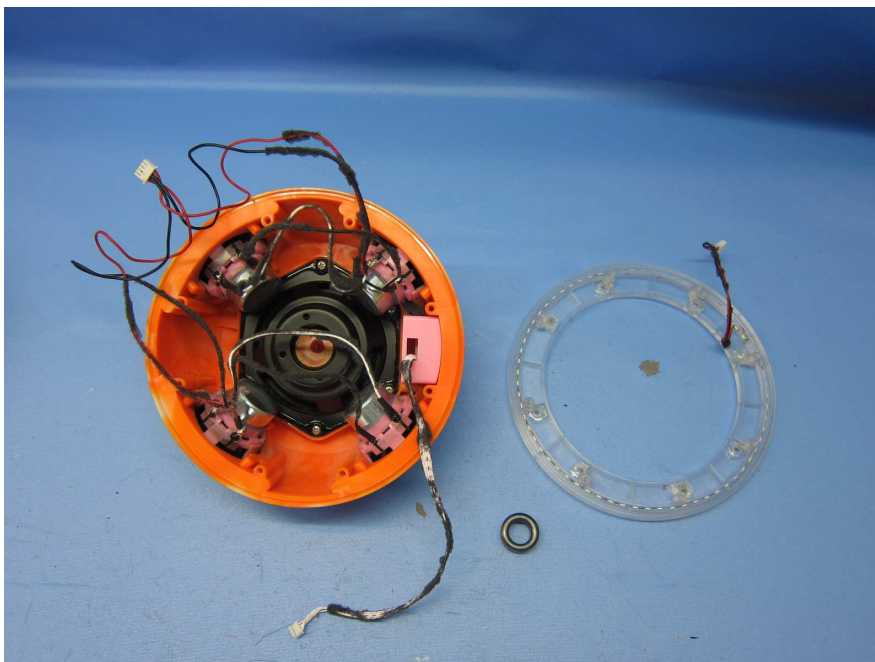

INTERTEK TESTING SERVICE

Report No.: 17010243HKG-002

Equipment Photographs

Model: 179000

(External)

INTERTEK TESTING SERVICE

Report No.: 17010243HKG-002

Equipment Photographs

Model: 179000

(External)

INTERTEK TESTING SERVICE

Report No.: 17010243HKG-002

Equipment Photographs

Model: 179000

(External)

INTERTEK TESTING SERVICE

Report No.: 17010243HKG-002

Equipment Photographs

Model: 179000

(External)

INTERTEK TESTING SERVICE

Report No.: 17010243HKG-002

Equipment Photographs

Model: 179000