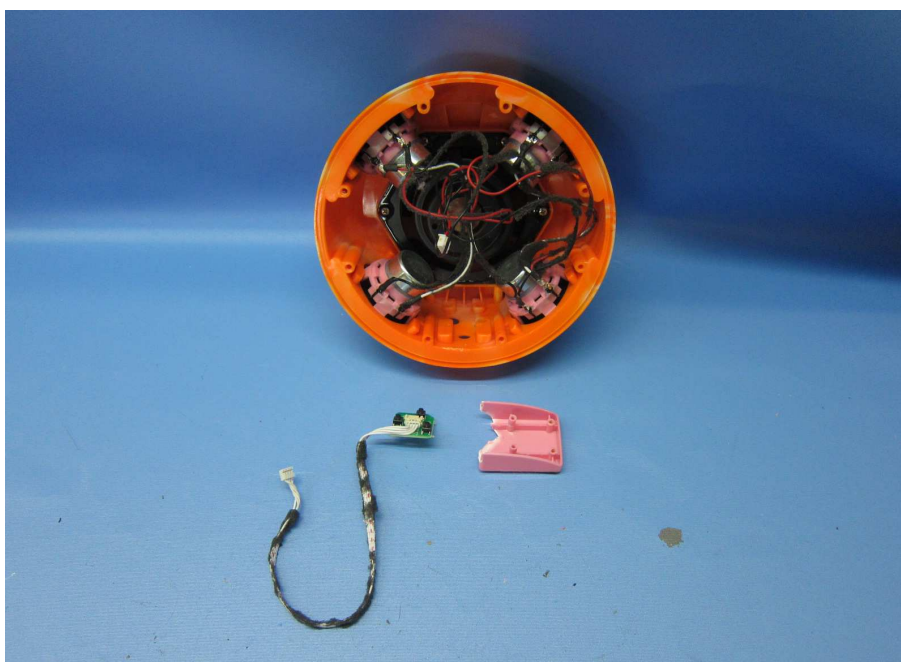

Model: 179000

(External)

INTERTEK TESTING SERVICE

Report No.: 17010243HKG-002

Equipment Photographs

Model: 179000

(External)

INTERTEK TESTING SERVICE

Report No.: 17010243HKG-002

Equipment Photographs

Model: 179000

(External)

INTERTEK TESTING SERVICE

Report No.: 17010243HKG-002

Equipment Photographs

Model: 179000

(External)

INTERTEK TESTING SERVICE

Report No.: 17010243HKG-002

Equipment Photographs

Model: 179000

(External)