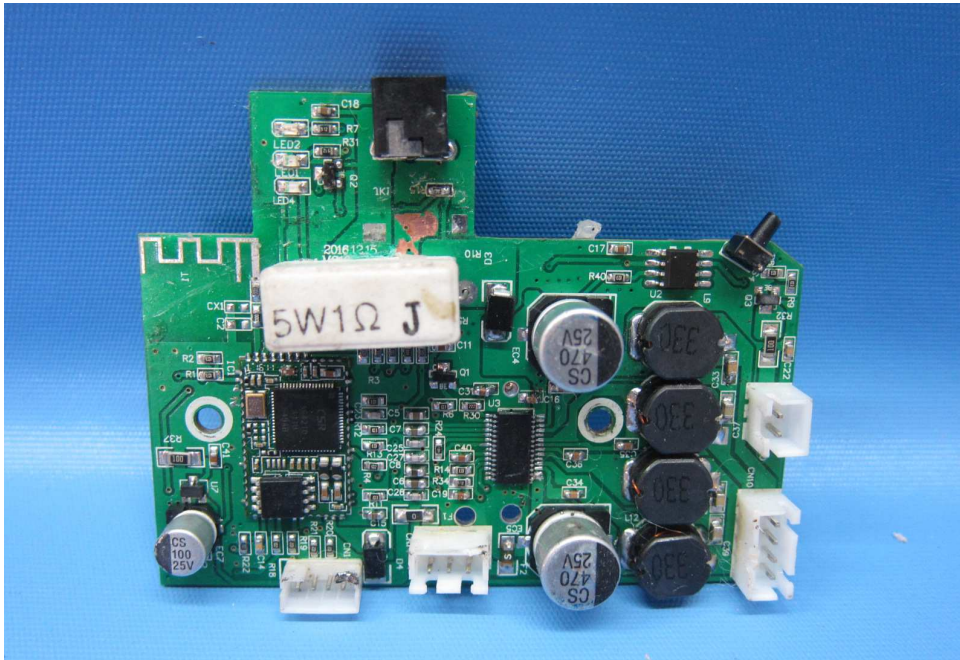

INTERTEK TESTING SERVICE

Report No.: 17010243HKG-002

Equipment Photographs

Model: 179000

(External)

INTERTEK TESTING SERVICE

Report No.: 17010243HKG-002

Equipment Photographs

Model: 179000

(External)

INTERTEK TESTING SERVICE

Report No.: 17010243HKG-002

Equipment Photographs

Model: 179000

(External)

INTERTEK TESTING SERVICE

Report No.: 17010243HKG-002

Equipment Photographs

Model: 179000

(External)

INTERTEK TESTING SERVICE

Report No.: 17010243HKG-002

Equipment Photographs

Model: 179000