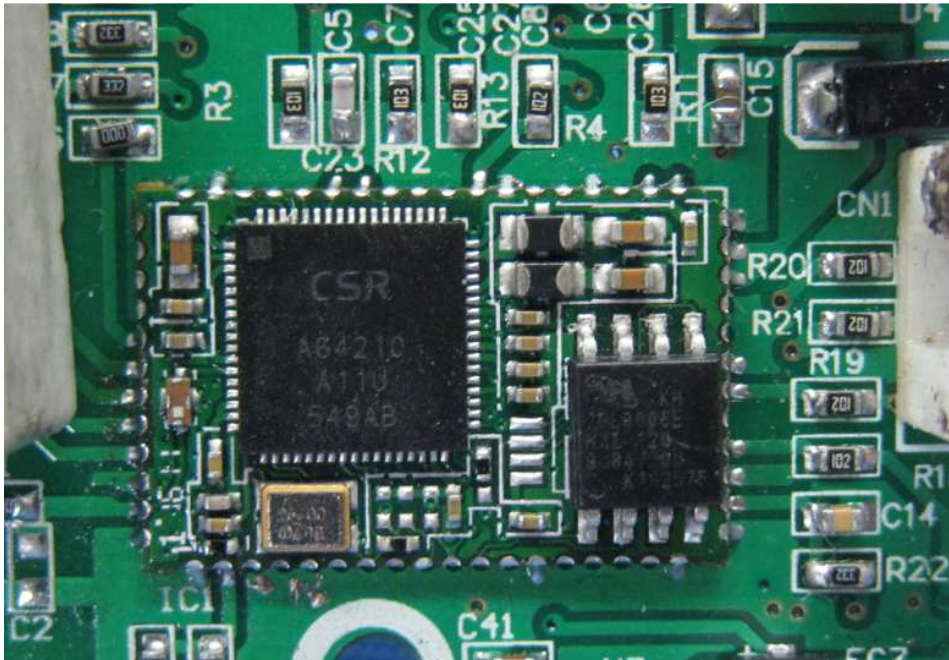

INTERTEK TESTING SERVICE

Report No.: 17010243HKG-002

Equipment Photographs

Model: 179000

(External)

INTERTEK TESTING SERVICE

Report No.: 17010243HKG-002

Equipment Photographs

Model: 179000

(External)

INTERTEK TESTING SERVICE

Report No.: 17010243HKG-002

Equipment Photographs

Model: 179000

(External)

INTERTEK TESTING SERVICE

Report No.: 17010243HKG-002

Equipment Photographs

Model: 179000

(External)

INTERTEK TESTING SERVICE

Report No.: 17010243HKG-002

Equipment Photographs

Model: 179000