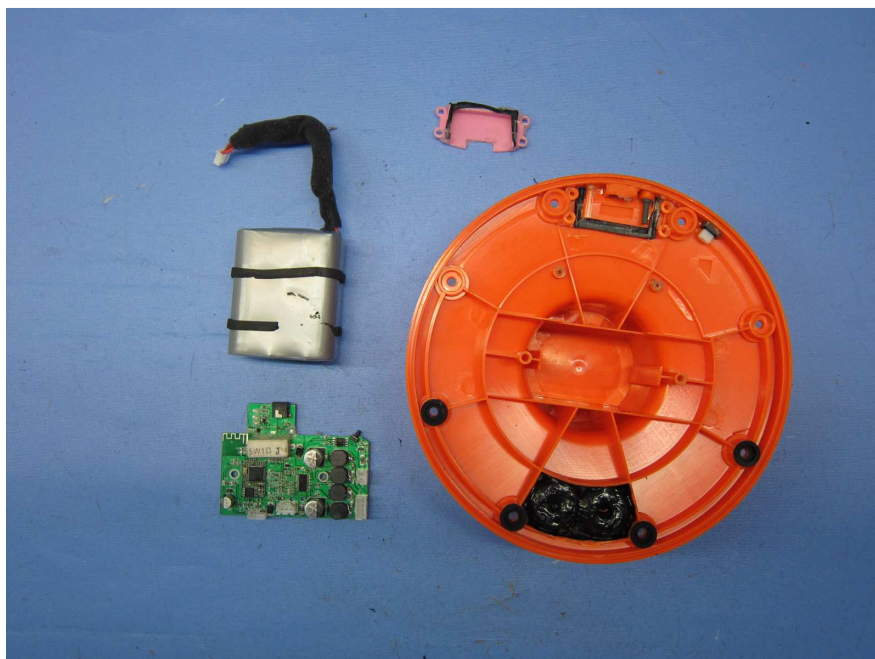

INTERTEK TESTING SERVICE

Report No.: 17010243HKG-002

Equipment Photographs

Model: 179000

(External)

INTERTEK TESTING SERVICE

Report No.: 17010243HKG-002

Equipment Photographs

Model: 179000

(External)

INTERTEK TESTING SERVICE

Report No.: 17010243HKG-002

Equipment Photographs

Model: 179000

(External)

INTERTEK TESTING SERVICE

Report No.: 17010243HKG-002

Equipment Photographs

Model: 179000

(External)

INTERTEK TESTING SERVICE

Report No.: 17010243HKG-002

Equipment Photographs

Model: 179000

(External)

INTERTEK TESTING SERVICE

Report No.: 17010243HKG-002

Equipment Photographs

Model: 179000

(External)