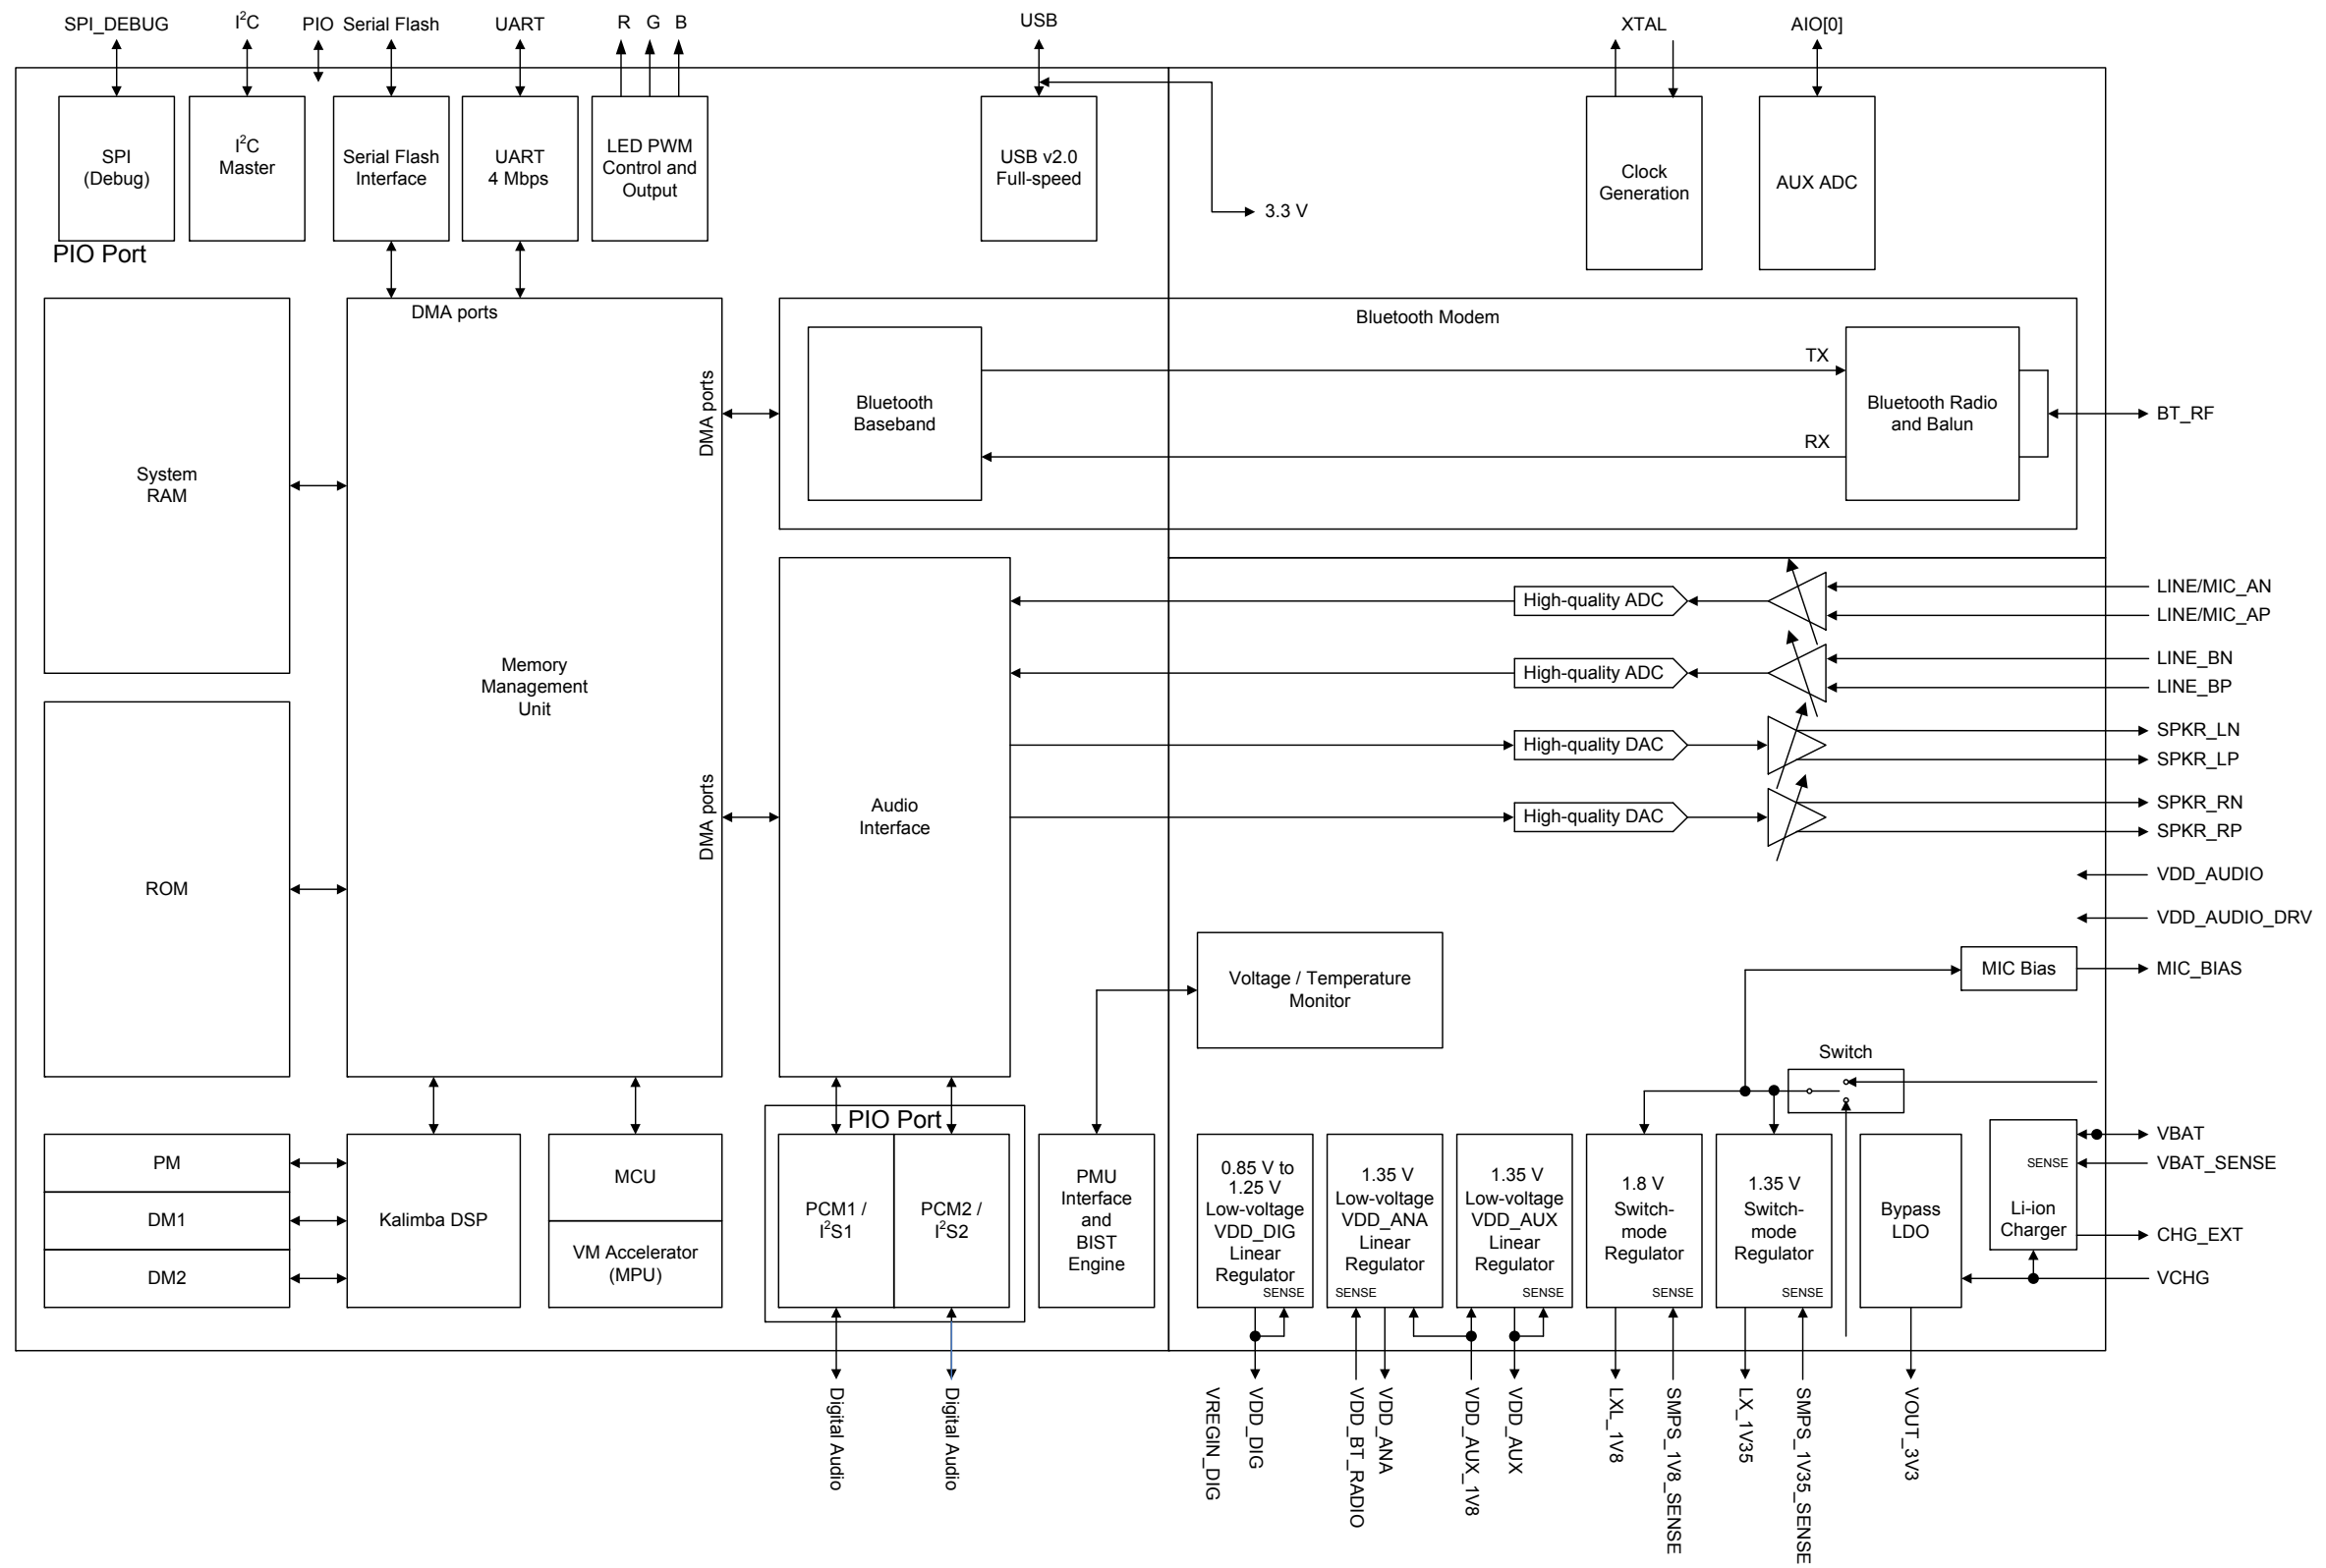

BT AUDIO SPEAKER DIAGRAM

BM6420
Bluetooth Module
Block Diagram

Functional Block Diagram

G-TW-0014411.2.3