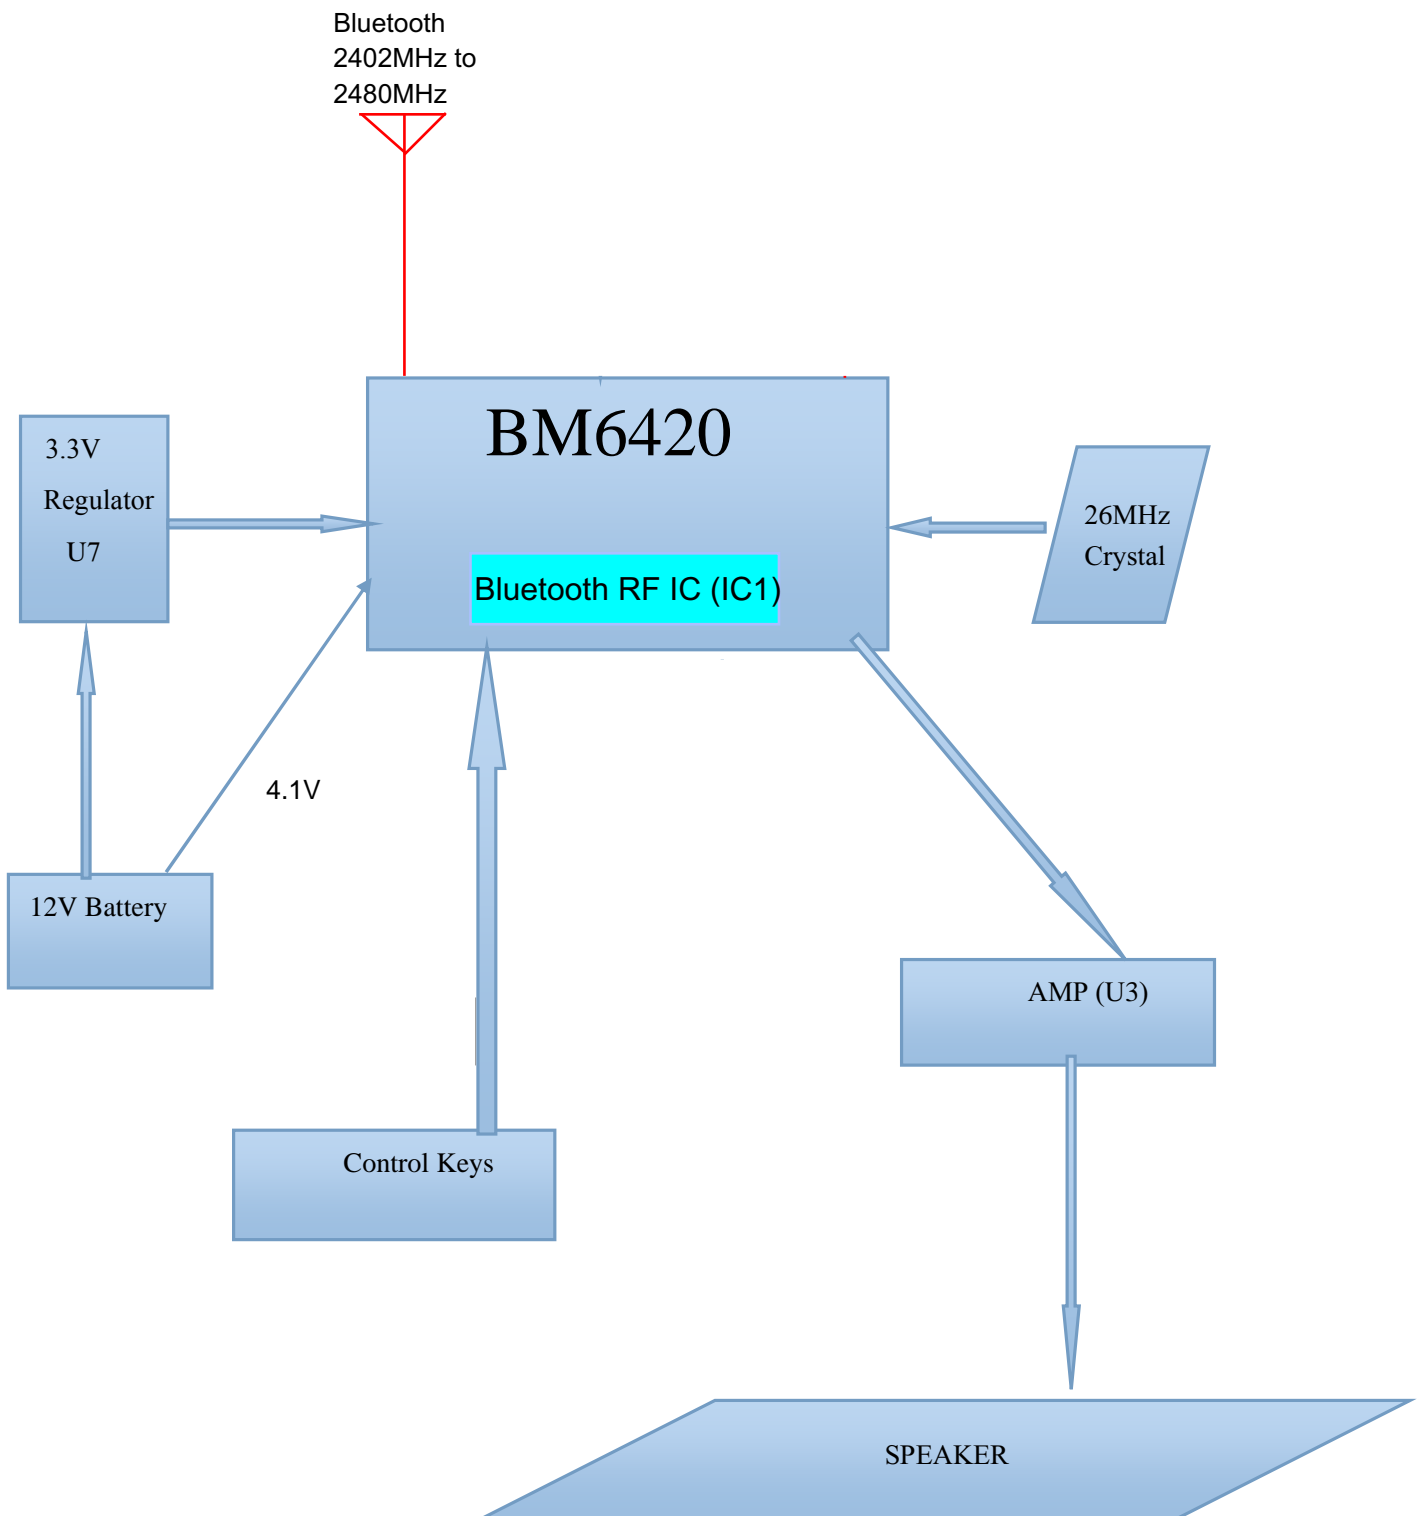

BT AUDIO SPEAKER DIAGRAM

BM6420
Bluetooth Module
Block Diagram

Functional Block Diagram

G-TW-0014411.2.3