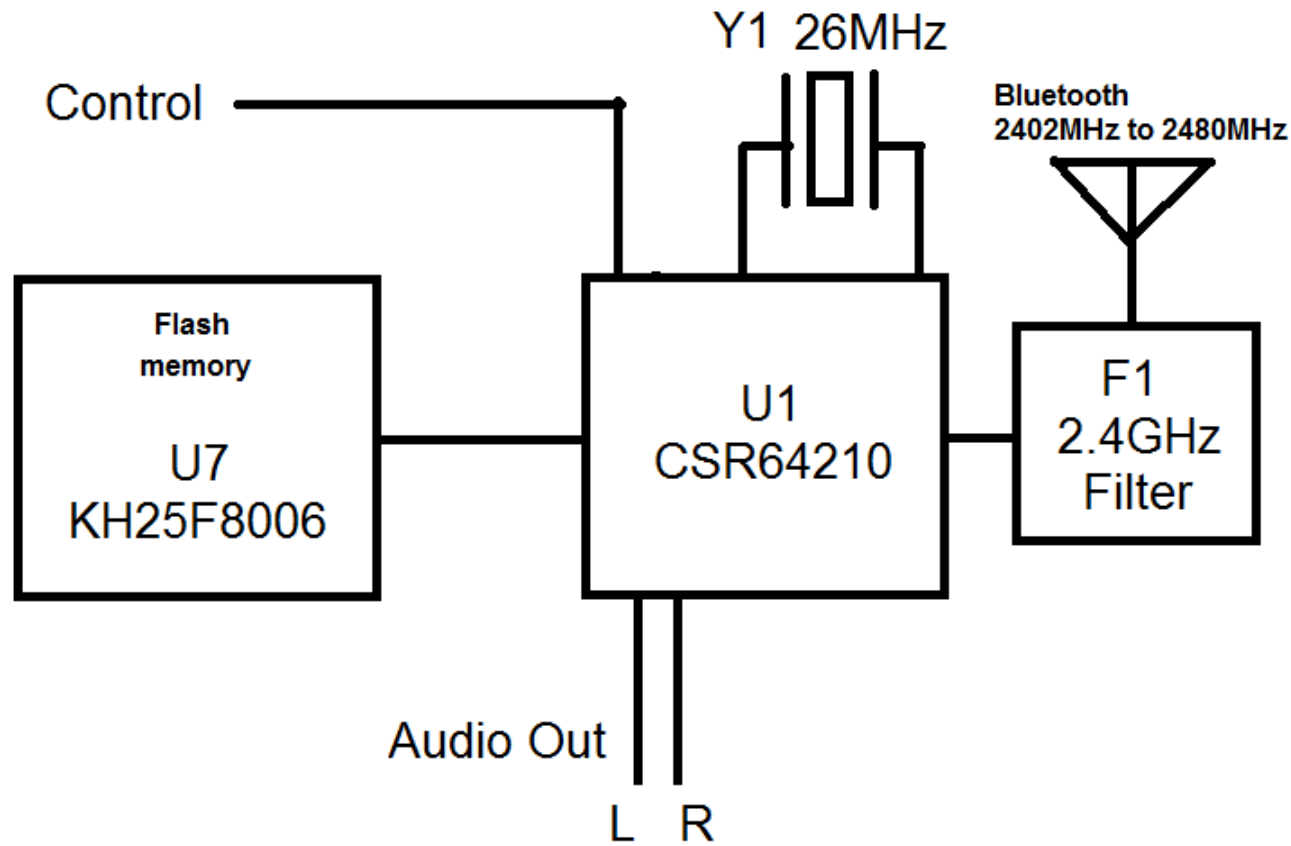

BT AUDIO SPEAKER DIAGRAM

BM6420
Bluetooth Module
Block Diagram

Functional Block Diagram

G-TW-0014411.2.3