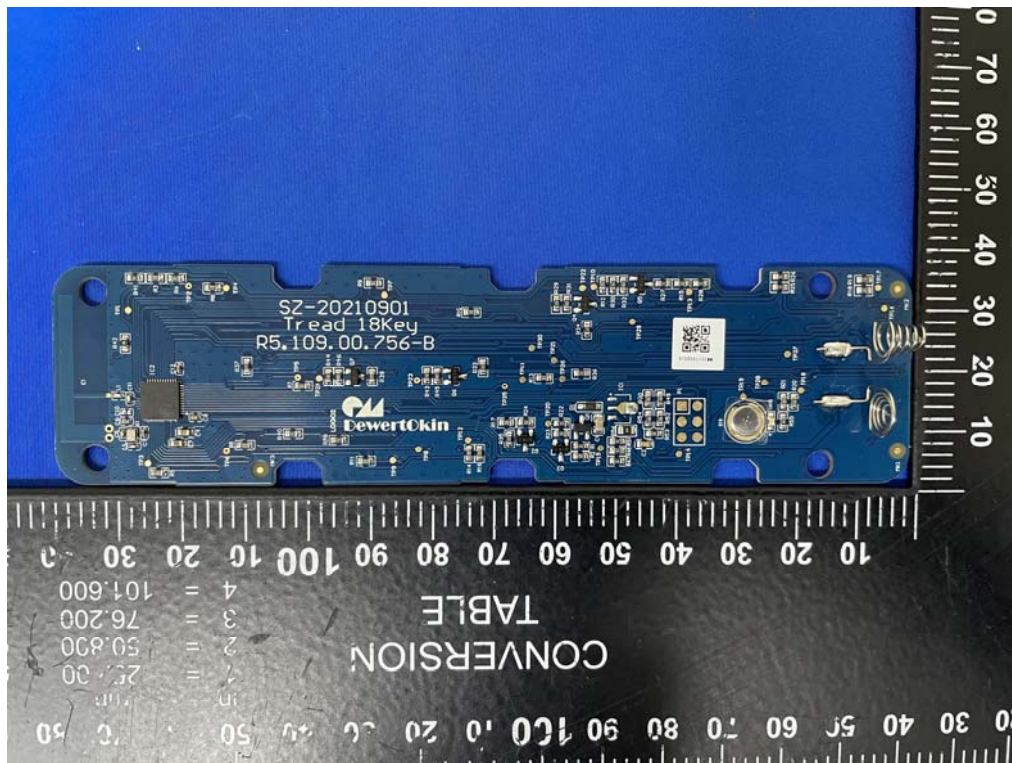

Internal Photographs Model: RF406C

Antenna

***** END *****