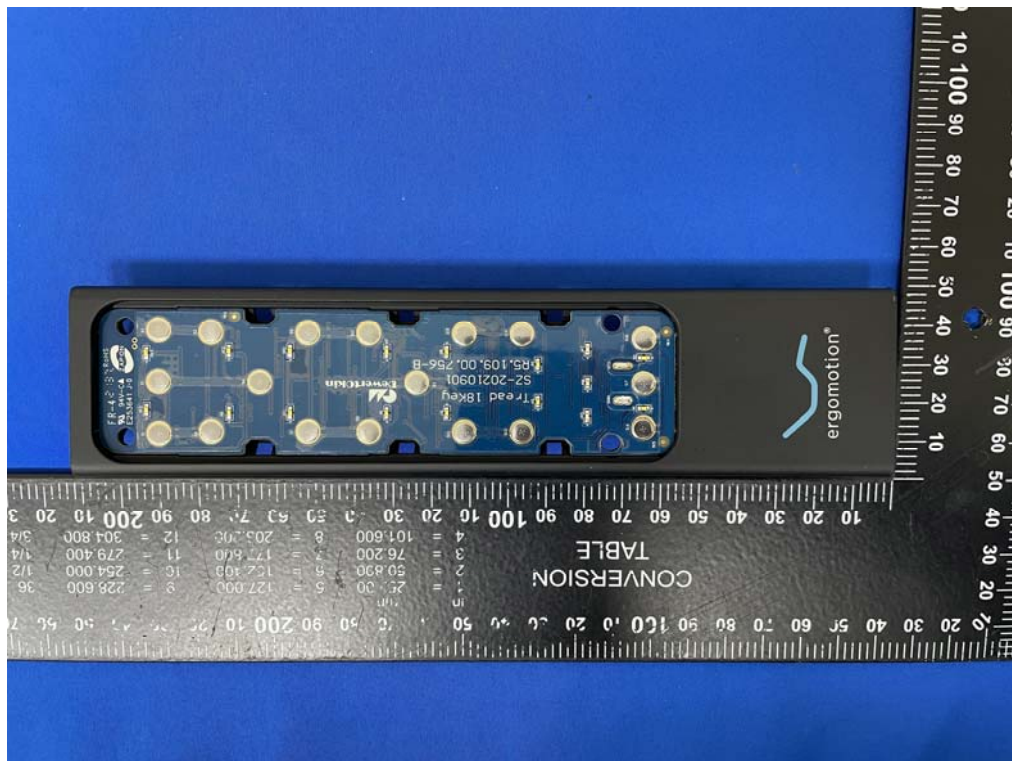

Internal Photographs Model: RF406C

Antenna

***** END *****