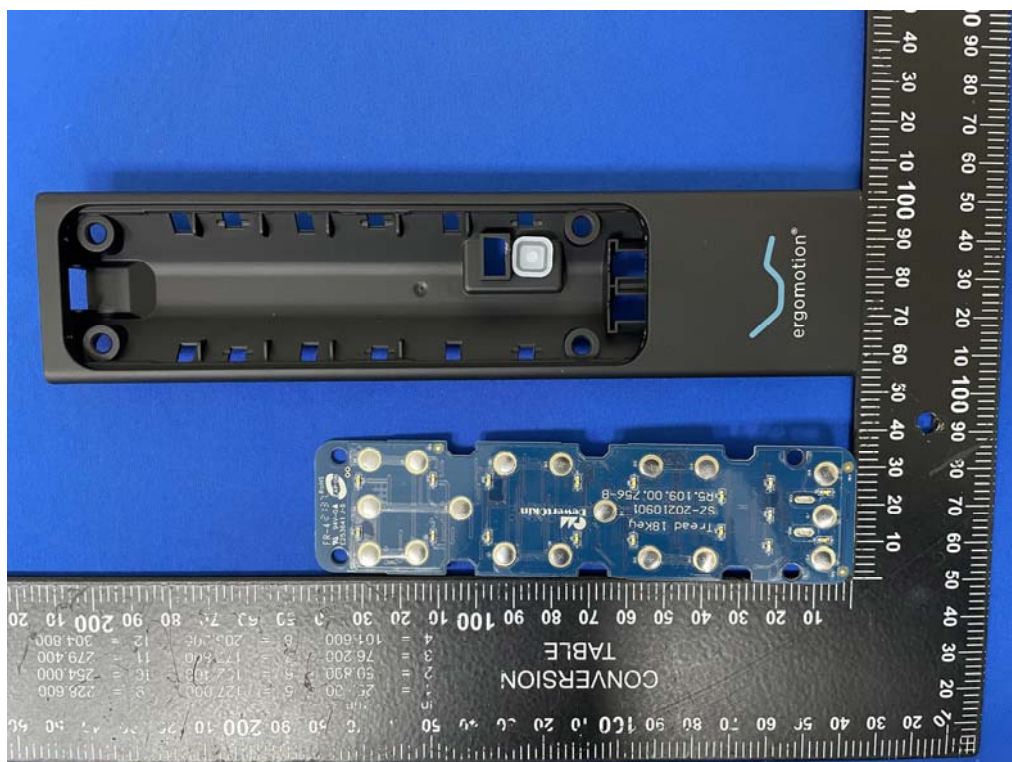

Internal Photographs Model: RF406C

Antenna

***** END *****