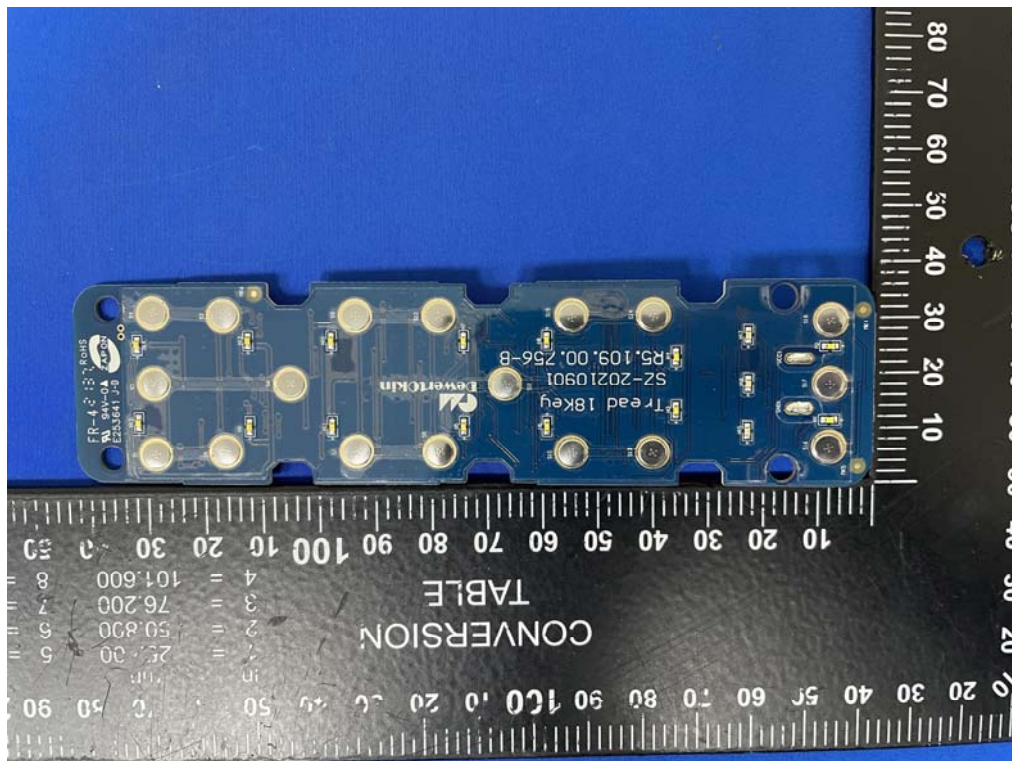

Internal Photographs Model: RF406C

Antenna

***** END *****