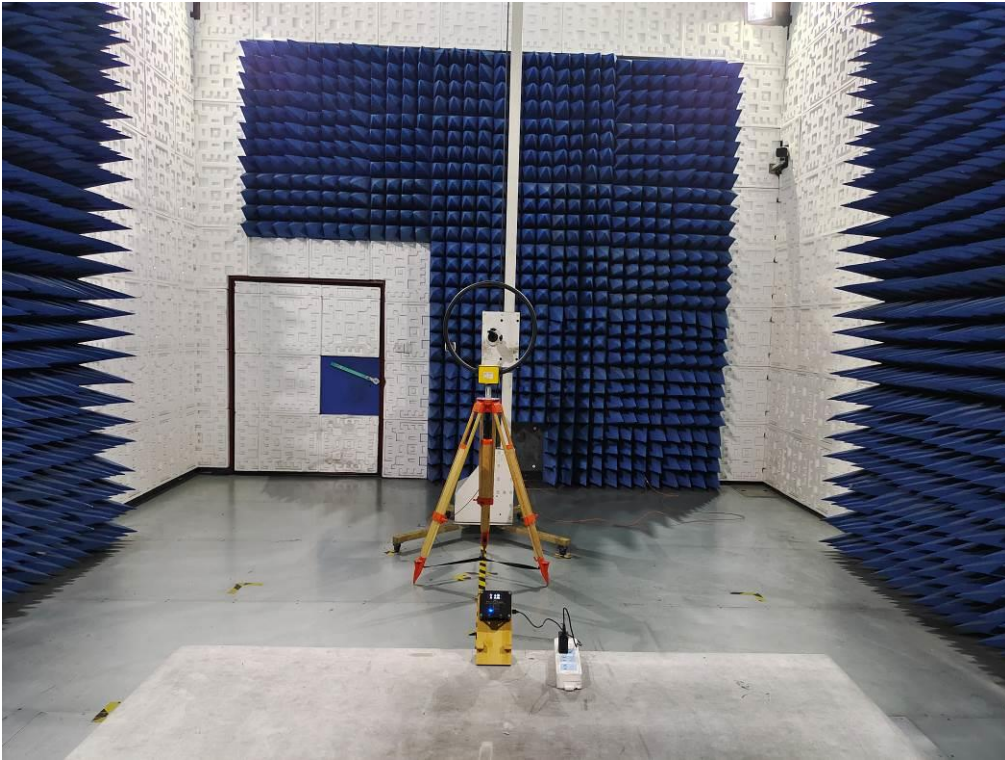

Test Setup Photos

FCC RADIATED EMISSION TEST SETUP 9kHz-30MHZ

FCC RADIATED EMISSION TEST SETUP 30MHz-1GHZ

FCC LINE CONDUCTED EMISSION TEST SETUP