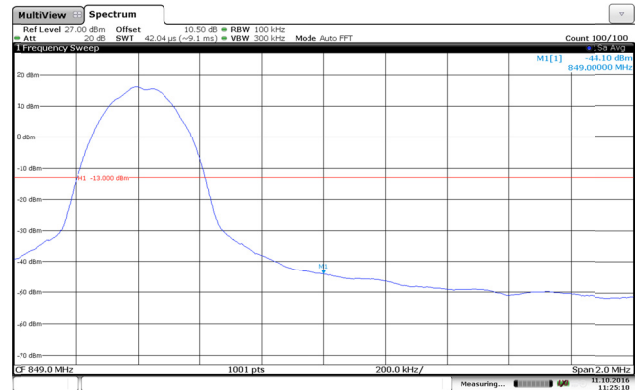

LTE Band 5-5MHz-QPSK

Channel Low-1RB#

Channel High-1RB#

Channel Low-Full RB#

Channel High-Full RB#

LTE Band 5-5MHz-16QAM

Channel Low-1RB#

Channel High-1RB#

Channel Low-Full RB#

Channel High-Full RB#

LTE Band 5-10MHz-QPSK

Channel Low-1RB#

Channel High-1RB#

Channel Low-Full RB#

Channel High-Full RB#

LTE Band 5-10MHz-16QAM

Channel Low-1RB#

Channel High-1RB#

Channel Low-Full RB#

Channel High-Full RB#

LTE Band 12-1.4MHz-QPSK

Channel Low-1RB#

Channel High-1RB#

Channel Low-Full RB#