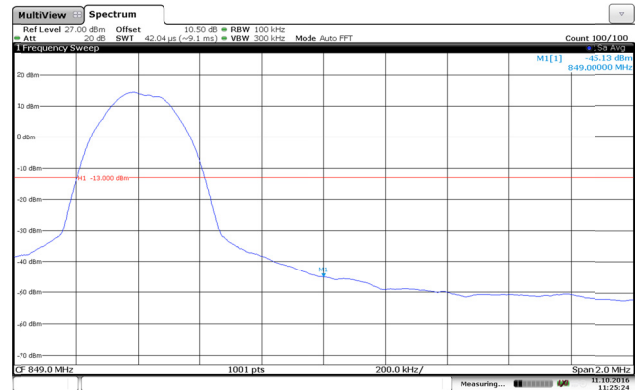

LTE Band 5-5MHz-QPSK

Channel Low-1RB#

Channel High-1RB#

Channel Low-Full RB#

Channel High-Full RB#

LTE Band 5-5MHz-16QAM

Channel Low-1RB#

Channel High-1RB#

Channel Low-Full RB#

Channel High-Full RB#

LTE Band 5-10MHz-QPSK

Channel Low-1RB#

Channel High-1RB#

Channel Low-Full RB#

Channel High-Full RB#

LTE Band 5-10MHz-16QAM

Channel Low-1RB#

Channel High-1RB#

Channel Low-Full RB#

Channel High-Full RB#

LTE Band 12-1.4MHz-QPSK

Channel Low-1RB#

Channel High-1RB#

Channel Low-Full RB#