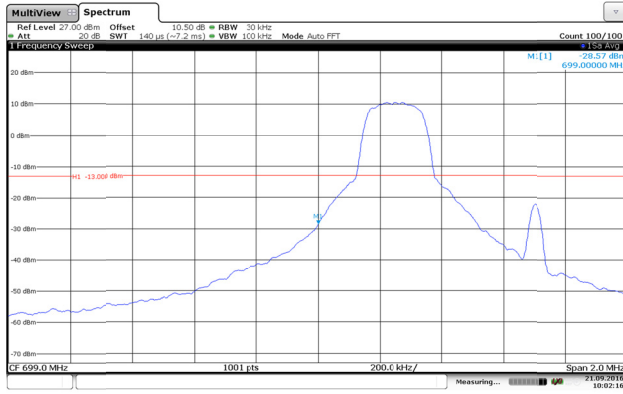

Channel Low-Full RB#

Channel High-Full RB#

LTE Band 5-10MHz-QPSK

Channel Low-1RB#

Channel High-1RB#

Channel Low-Full RB#

Channel High-Full RB#

LTE Band 5-10MHz-16QAM

Channel Low-1RB#

Channel High-1RB#

Channel Low-Full RB#

Channel High-Full RB#

LTE Band 12-1.4MHz-QPSK

Channel Low-1RB#

Channel High-1RB#

Channel Low-Full RB#

Channel High-Full RB#

LTE Band 12-1.4MHz-16QAM

Channel Low-1RB#

Channel High-1RB#

Channel Low-Full RB#

Channel High-Full RB#