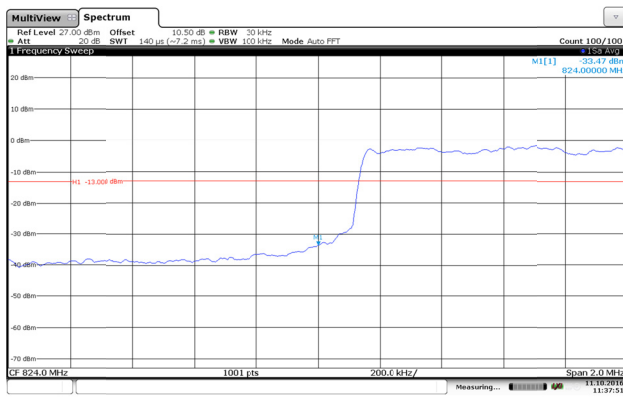

Channel High-Full RB#

LTE Band 5-1.4MHz-16QAM

Channel Low-1RB#

Channel High-1RB#

Channel Low-Full RB#

Channel High-Full RB#

LTE Band 5-3MHz-QPSK

Channel Low-1RB#

Channel High-1RB#

Channel Low-Full RB#

Channel High-Full RB#

LTE Band 5-3MHz-16QAM

Channel Low-1RB#

Channel High-1RB#

Channel Low-Full RB#

Channel High-Full RB#

LTE Band 5-5MHz-QPSK

Channel Low-1RB#

Channel High-1RB#

Channel Low-Full RB#

Channel High-Full RB#

LTE Band 5-5MHz-16QAM

Channel Low-1RB#

Channel High-1RB#

Channel Low-Full RB#

Channel High-Full RB#

LTE Band 5-10MHz-QPSK

Channel Low-1RB#

Channel High-1RB#

Channel Low-Full RB#

Channel High-Full RB#

LTE Band 5-10MHz-16QAM