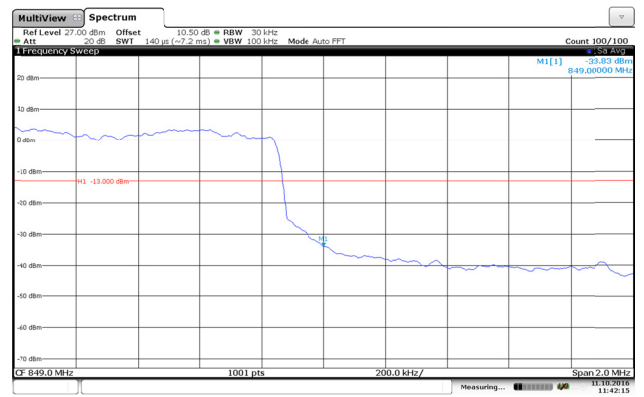

Channel Low-Full RB#

Channel High-Full RB#

LTE Band 4-20MHz-QPSK

Channel Low-1RB#

Channel High-1RB#

Channel Low-Full RB#

Channel High-Full RB#

LTE Band 4-20MHz-16QAM

Channel Low-1RB#

Channel High-1RB#

Channel Low-Full RB#

Channel High-Full RB#

LTE Band 5-1.4MHz-QPSK

Channel Low-1RB#

Channel High-1RB#

Channel Low-Full RB#

Channel High-Full RB#

LTE Band 5-1.4MHz-16QAM

Channel Low-1RB#

Channel High-1RB#

Channel Low-Full RB#

Channel High-Full RB#

LTE Band 5-3MHz-QPSK

Channel Low-1RB#