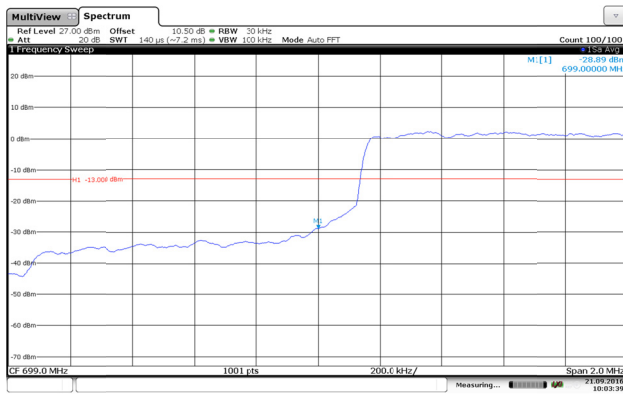

Channel Low-Full RB#

Channel High-Full RB#

LTE Band 5-10MHz-QPSK

Channel Low-1RB#

Channel High-1RB#

Channel Low-Full RB#

Channel High-Full RB#

LTE Band 5-10MHz-16QAM

Channel Low-1RB#

Channel High-1RB#

Channel Low-Full RB#

Channel High-Full RB#

LTE Band 12-1.4MHz-QPSK

Channel Low-1RB#

Channel High-1RB#

Channel Low-Full RB#

Channel High-Full RB#

LTE Band 12-1.4MHz-16QAM

Channel Low-1RB#

Channel High-1RB#

Channel Low-Full RB#

Channel High-Full RB#