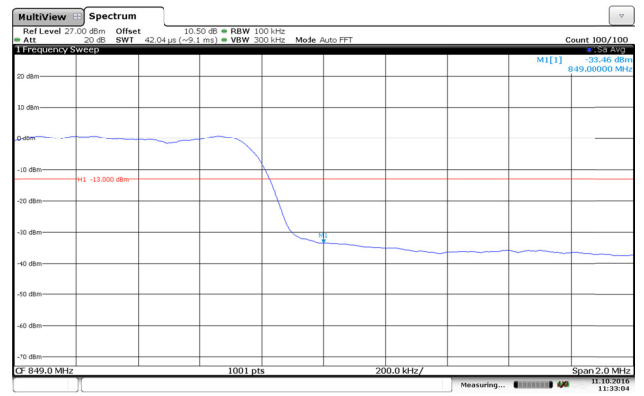

Channel High-1RB#

Channel Low-Full RB#

Channel High-Full RB#

LTE Band 5-3MHz-16QAM

Channel Low-1RB#

Channel High-1RB#

Channel Low-Full RB#

Channel High-Full RB#

LTE Band 5-5MHz-QPSK

Channel Low-1RB#

Channel High-1RB#

Channel Low-Full RB#

Channel High-Full RB#

LTE Band 5-5MHz-16QAM

Channel Low-1RB#

Channel High-1RB#

Channel Low-Full RB#

Channel High-Full RB#

LTE Band 5-10MHz-QPSK

Channel Low-1RB#

Channel High-1RB#

Channel Low-Full RB#

Channel High-Full RB#

LTE Band 5-10MHz-16QAM