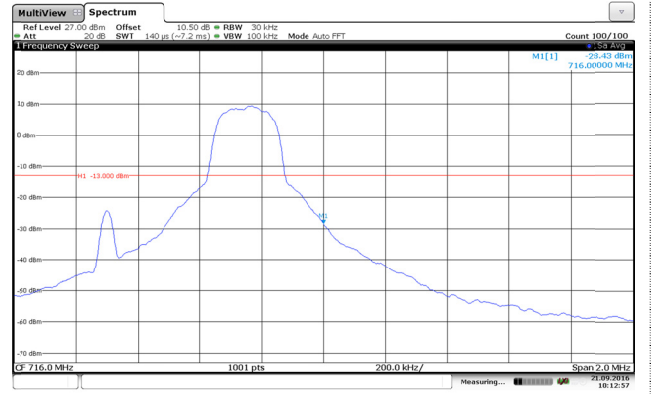

Channel Low-Full RB#

Channel High-Full RB#

LTE Band 5-10MHz-QPSK

Channel Low-1RB#

Channel High-1RB#

Channel Low-Full RB#

Channel High-Full RB#

LTE Band 5-10MHz-16QAM

Channel Low-1RB#

Channel High-1RB#

Channel Low-Full RB#

Channel High-Full RB#

LTE Band 12-1.4MHz-QPSK

Channel Low-1RB#

Channel High-1RB#

Channel Low-Full RB#

Channel High-Full RB#

LTE Band 12-1.4MHz-16QAM

Channel Low-1RB#

Channel High-1RB#

Channel Low-Full RB#

Channel High-Full RB#