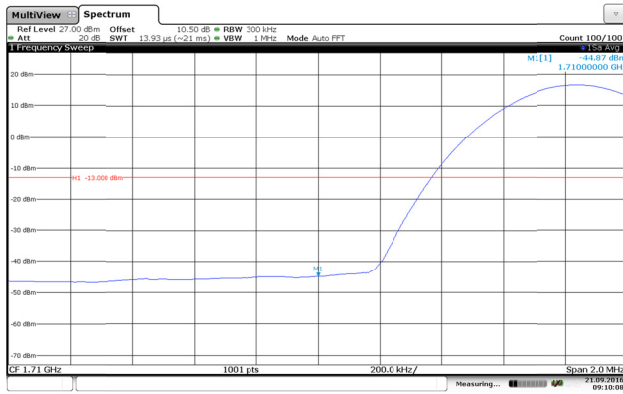

LTE Band 4-15MHz-QPSK

Channel Low-1RB#

Channel High-1RB#

Channel Low-Full RB#

Channel High-Full RB#

LTE Band 4-15MHz-16QAM

Channel Low-1RB#

Channel High-1RB#

Channel Low-Full RB#

Channel High-Full RB#

LTE Band 4-20MHz-QPSK

Channel Low-1RB#

Channel High-1RB#

Channel Low-Full RB#

Channel High-Full RB#

LTE Band 4-20MHz-16QAM

Channel Low-1RB#

Channel High-1RB#

Channel Low-Full RB#

Channel High-Full RB#

LTE Band 5-1.4MHz-QPSK

Channel Low-1RB#

Channel High-1RB#

Channel Low-Full RB#