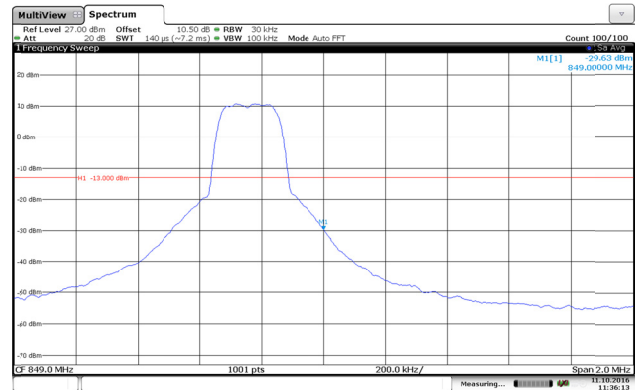

Channel High-Full RB#

LTE Band 5-1.4MHz-16QAM

Channel Low-1RB#

Channel High-1RB#

Channel Low-Full RB#

Channel High-Full RB#

LTE Band 5-3MHz-QPSK

Channel Low-1RB#

Channel High-1RB#

Channel Low-Full RB#

Channel High-Full RB#

LTE Band 5-3MHz-16QAM

Channel Low-1RB#

Channel High-1RB#

Channel Low-Full RB#

Channel High-Full RB#

LTE Band 5-5MHz-QPSK

Channel Low-1RB#

Channel High-1RB#

Channel Low-Full RB#

Channel High-Full RB#

LTE Band 5-5MHz-16QAM

Channel Low-1RB#

Channel High-1RB#