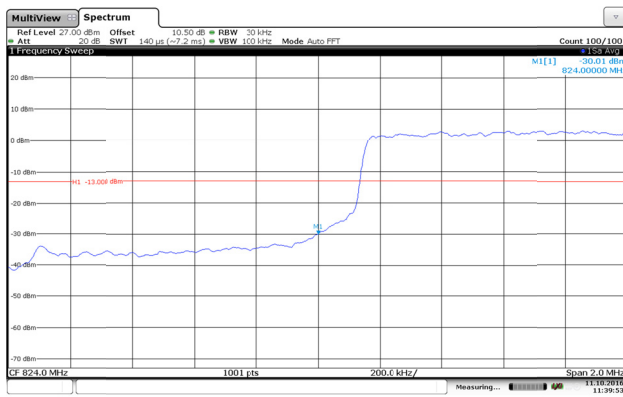

Channel Low-Full RB#

Channel High-Full RB#

LTE Band 4-20MHz-QPSK

Channel Low-1RB#

Channel High-1RB#

Channel Low-Full RB#

Channel High-Full RB#

LTE Band 4-20MHz-16QAM

Channel Low-1RB#

Channel High-1RB#

Channel Low-Full RB#

Channel High-Full RB#

LTE Band 5-1.4MHz-QPSK

Channel Low-1RB#

Channel High-1RB#

Channel Low-Full RB#

Channel High-Full RB#

LTE Band 5-1.4MHz-16QAM

Channel Low-1RB#

Channel High-1RB#

Channel Low-Full RB#

Channel High-Full RB#

LTE Band 5-3MHz-QPSK

Channel Low-1RB#

Channel High-1RB#

Channel Low-Full RB#

Channel High-Full RB#

LTE Band 5-3MHz-16QAM

Channel Low-1RB#

Channel High-1RB#

Channel Low-Full RB#

Channel High-Full RB#