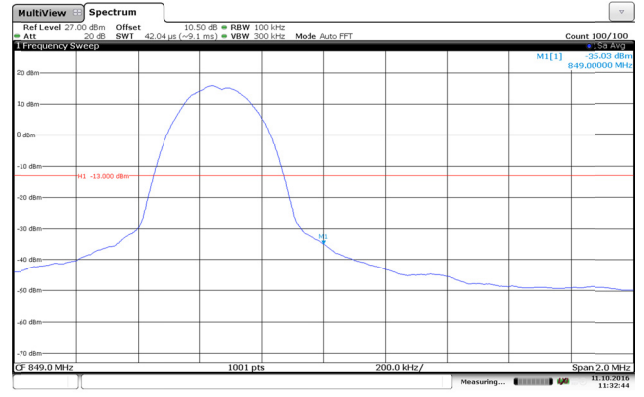

Channel High-Full RB#

LTE Band 5-1.4MHz-16QAM

Channel Low-1RB#

Channel High-1RB#

Channel Low-Full RB#

Channel High-Full RB#

LTE Band 5-3MHz-QPSK

Channel Low-1RB#

Channel High-1RB#

Channel Low-Full RB#

Channel High-Full RB#

LTE Band 5-3MHz-16QAM

Channel Low-1RB#

Channel High-1RB#

Channel Low-Full RB#

Channel High-Full RB#

LTE Band 5-5MHz-QPSK

Channel Low-1RB#

Channel High-1RB#

Channel Low-Full RB#

Channel High-Full RB#

LTE Band 5-5MHz-16QAM

Channel Low-1RB#

Channel High-1RB#