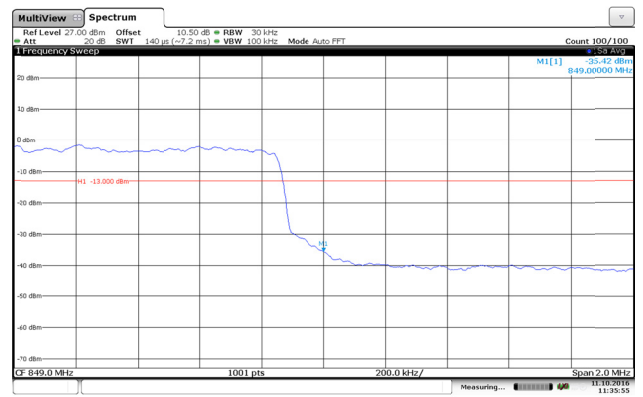

Channel High-Full RB#

LTE Band 5-1.4MHz-16QAM

Channel Low-1RB#

Channel High-1RB#

Channel Low-Full RB#

Channel High-Full RB#

LTE Band 5-3MHz-QPSK

Channel Low-1RB#

Channel High-1RB#

Channel Low-Full RB#

Channel High-Full RB#

LTE Band 5-3MHz-16QAM

Channel Low-1RB#

Channel High-1RB#

Channel Low-Full RB#

Channel High-Full RB#

LTE Band 5-5MHz-QPSK

Channel Low-1RB#

Channel High-1RB#

Channel Low-Full RB#

Channel High-Full RB#

LTE Band 5-5MHz-16QAM

Channel Low-1RB#

Channel High-1RB#