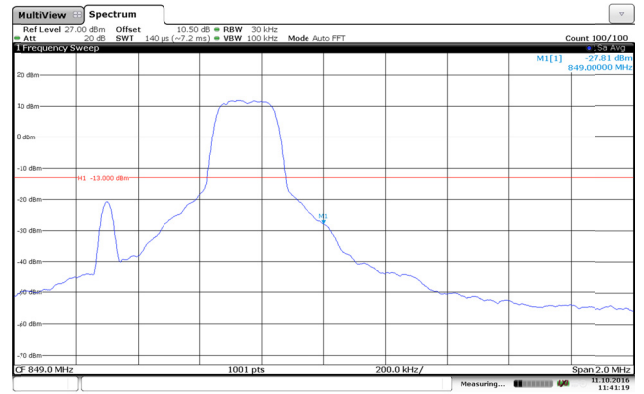

Channel Low-Full RB#

Channel High-Full RB#

LTE Band 4-20MHz-QPSK

Channel Low-1RB#

Channel High-1RB#

Channel Low-Full RB#

Channel High-Full RB#

LTE Band 4-20MHz-16QAM

Channel Low-1RB#

Channel High-1RB#

Channel Low-Full RB#

Channel High-Full RB#

LTE Band 5-1.4MHz-QPSK

Channel Low-1RB#

Channel High-1RB#

Channel Low-Full RB#

Channel High-Full RB#

LTE Band 5-1.4MHz-16QAM

Channel Low-1RB#

Channel High-1RB#

Channel Low-Full RB#

Channel High-Full RB#

LTE Band 5-3MHz-QPSK

Channel Low-1RB#