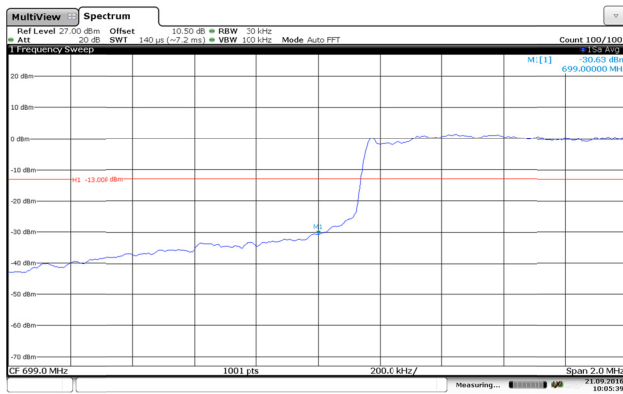

Channel Low-1RB#

Channel High-1RB#

Channel Low-Full RB#

Channel High-Full RB#

LTE Band 12-1.4MHz-QPSK

Channel Low-1RB#

Channel High-1RB#

Channel Low-Full RB#

Channel High-Full RB#

LTE Band 12-1.4MHz-16QAM

Channel Low-1RB#

Channel High-1RB#

Channel Low-Full RB#

Channel High-Full RB#