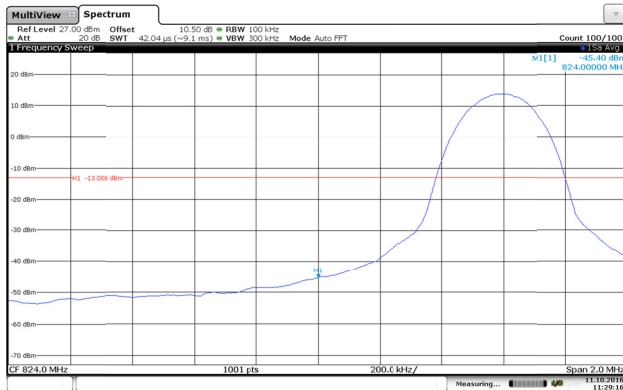

Channel Low-Full RB#

Channel High-Full RB#

LTE Band 5-10MHz-QPSK

Channel Low-1RB#

Channel High-1RB#

Channel Low-Full RB#

Channel High-Full RB#

LTE Band 5-10MHz-16QAM

Channel Low-1RB#

Channel High-1RB#

Channel Low-Full RB#

Channel High-Full RB#

LTE Band 12-1.4MHz-QPSK

Channel Low-1RB#

Channel High-1RB#

Channel Low-Full RB#