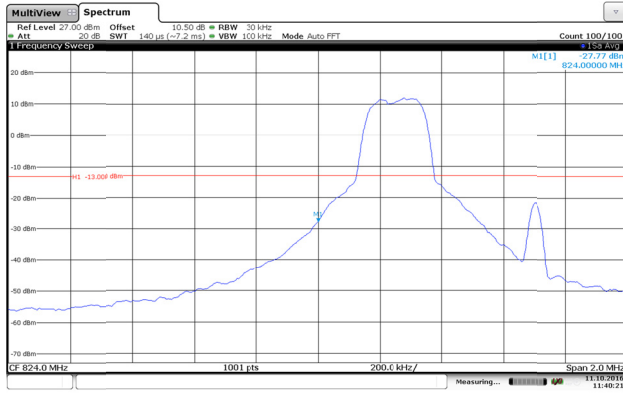

Channel Low-Full RB#

Channel High-Full RB#

LTE Band 4-20MHz-QPSK

Channel Low-1RB#

Channel High-1RB#

Channel Low-Full RB#

Channel High-Full RB#

LTE Band 4-20MHz-16QAM

Channel Low-1RB#

Channel High-1RB#

Channel Low-Full RB#

Channel High-Full RB#

LTE Band 5-1.4MHz-QPSK

Channel Low-1RB#

Channel High-1RB#

Channel Low-Full RB#

Channel High-Full RB#

LTE Band 5-1.4MHz-16QAM

Channel Low-1RB#

Channel High-1RB#

Channel Low-Full RB#

Channel High-Full RB#

LTE Band 5-3MHz-QPSK

Channel Low-1RB#