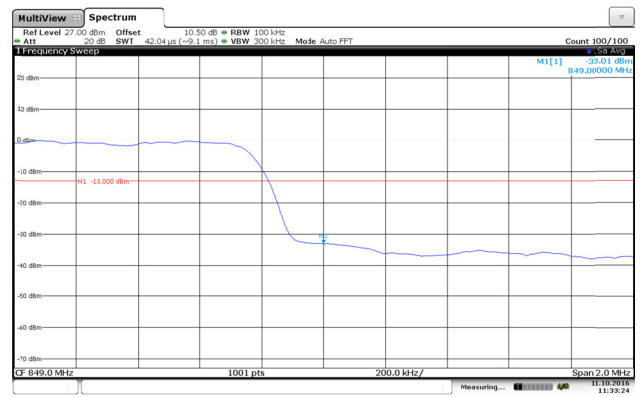

Channel High-1RB#

Channel Low-Full RB#

Channel High-Full RB#

LTE Band 5-3MHz-16QAM

Channel Low-1RB#

Channel High-1RB#

Channel Low-Full RB#

Channel High-Full RB#

LTE Band 5-5MHz-QPSK

Channel Low-1RB#

Channel High-1RB#

Channel Low-Full RB#

Channel High-Full RB#

LTE Band 5-5MHz-16QAM

Channel Low-1RB#

Channel High-1RB#

Channel Low-Full RB#

Channel High-Full RB#

LTE Band 5-10MHz-QPSK

Channel Low-1RB#

Channel High-1RB#

Channel Low-Full RB#

Channel High-Full RB#

LTE Band 5-10MHz-16QAM