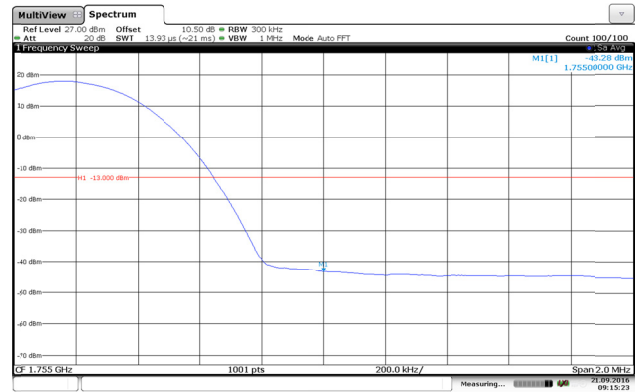

LTE Band 4-15MHz-QPSK

Channel Low-1RB#

Channel High-1RB#

Channel Low-Full RB#

Channel High-Full RB#

LTE Band 4-15MHz-16QAM

Channel Low-1RB#

Channel High-1RB#

Channel Low-Full RB#

Channel High-Full RB#

LTE Band 4-20MHz-QPSK

Channel Low-1RB#

Channel High-1RB#

Channel Low-Full RB#

Channel High-Full RB#

LTE Band 4-20MHz-16QAM