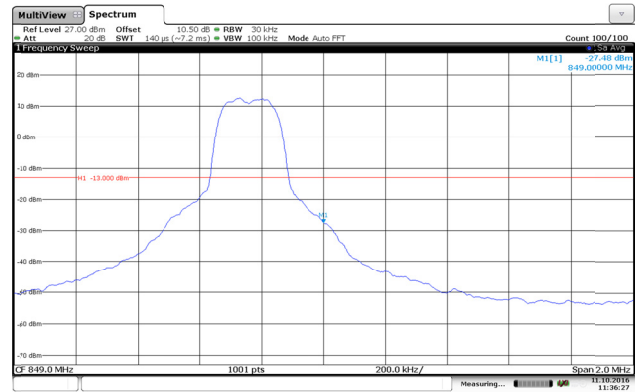

Channel Low-1RB#

Channel High-1RB#

Channel Low-Full RB#

Channel High-Full RB#

LTE Band 5-1.4MHz-QPSK

Channel Low-1RB#

Channel High-1RB#

Channel Low-Full RB#

Channel High-Full RB#

LTE Band 5-1.4MHz-16QAM

Channel Low-1RB#

Channel High-1RB#

Channel Low-Full RB#

Channel High-Full RB#

LTE Band 5-3MHz-QPSK

Channel Low-1RB#

Channel High-1RB#

Channel Low-Full RB#

Channel High-Full RB#

LTE Band 5-3MHz-16QAM

Channel Low-1RB#

Channel High-1RB#

Channel Low-Full RB#

Channel High-Full RB#