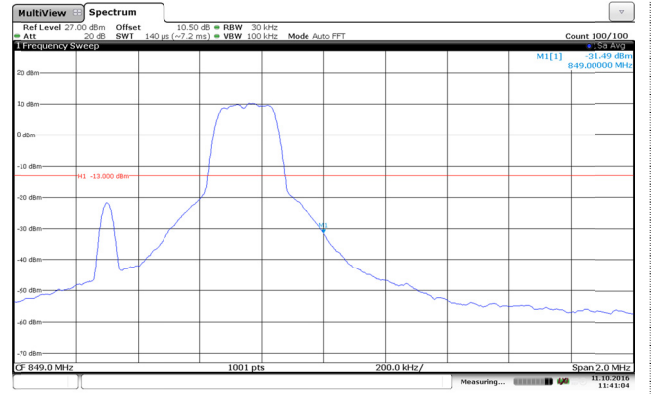

Channel Low-Full RB#

Channel High-Full RB#

LTE Band 4-20MHz-QPSK

Channel Low-1RB#

Channel High-1RB#

Channel Low-Full RB#

Channel High-Full RB#

LTE Band 4-20MHz-16QAM

Channel Low-1RB#

Channel High-1RB#

Channel Low-Full RB#

Channel High-Full RB#

LTE Band 5-1.4MHz-QPSK

Channel Low-1RB#

Channel High-1RB#

Channel Low-Full RB#

Channel High-Full RB#

LTE Band 5-1.4MHz-16QAM

Channel Low-1RB#

Channel High-1RB#

Channel Low-Full RB#

Channel High-Full RB#

LTE Band 5-3MHz-QPSK

Channel Low-1RB#