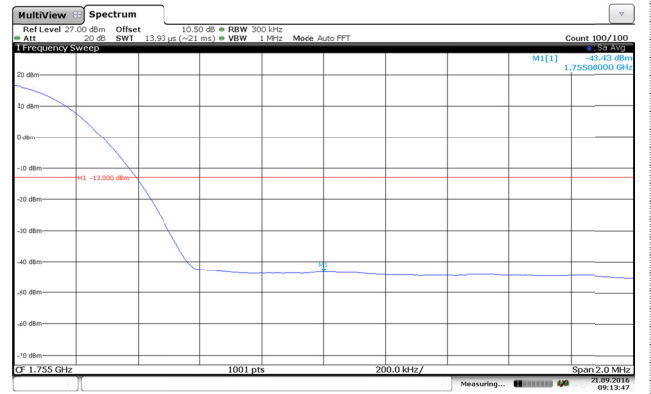

LTE Band 4-15MHz-QPSK

Channel Low-1RB#

Channel High-1RB#

Channel Low-Full RB#

Channel High-Full RB#

LTE Band 4-15MHz-16QAM

Channel Low-1RB#

Channel High-1RB#

Channel Low-Full RB#

Channel High-Full RB#

LTE Band 4-20MHz-QPSK

Channel Low-1RB#

Channel High-1RB#

Channel Low-Full RB#

Channel High-Full RB#

LTE Band 4-20MHz-16QAM

Channel Low-1RB#

Channel High-1RB#

Channel Low-Full RB#

Channel High-Full RB#

LTE Band 5-1.4MHz-QPSK

Channel Low-1RB#

Channel High-1RB#

Channel Low-Full RB#