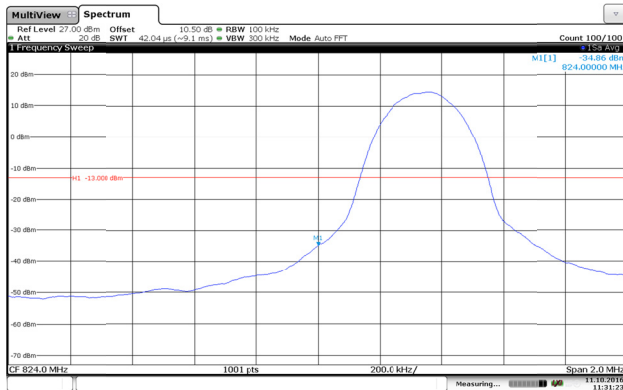

Channel High-1RB#

Channel Low-Full RB#

Channel High-Full RB#

LTE Band 5-3MHz-16QAM

Channel Low-1RB#

Channel High-1RB#

Channel Low-Full RB#

Channel High-Full RB#

LTE Band 5-5MHz-QPSK

Channel Low-1RB#

Channel High-1RB#

Channel Low-Full RB#

Channel High-Full RB#

LTE Band 5-5MHz-16QAM

Channel Low-1RB#

Channel High-1RB#

Channel Low-Full RB#

Channel High-Full RB#

LTE Band 5-10MHz-QPSK

Channel Low-1RB#

Channel High-1RB#

Channel Low-Full RB#

Channel High-Full RB#

LTE Band 5-10MHz-16QAM