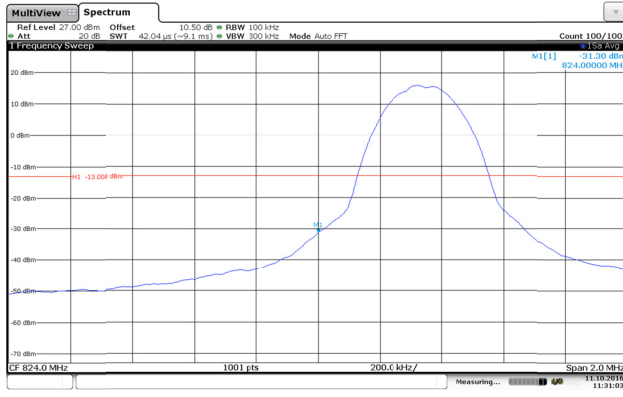

Channel High-Full RB#

LTE Band 5-1.4MHz-16QAM

Channel Low-1RB#

Channel High-1RB#

Channel Low-Full RB#

Channel High-Full RB#

LTE Band 5-3MHz-QPSK

Channel Low-1RB#

Channel High-1RB#

Channel Low-Full RB#

Channel High-Full RB#

LTE Band 5-3MHz-16QAM

Channel Low-1RB#

Channel High-1RB#

Channel Low-Full RB#

Channel High-Full RB#

LTE Band 5-5MHz-QPSK

Channel Low-1RB#

Channel High-1RB#

Channel Low-Full RB#

Channel High-Full RB#

LTE Band 5-5MHz-16QAM

Channel Low-1RB#

Channel High-1RB#