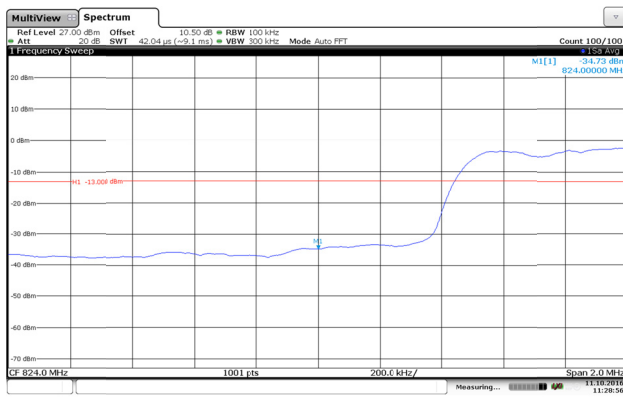

LTE Band 5-5MHz-QPSK

Channel Low-1RB#

Channel High-1RB#

Channel Low-Full RB#

Channel High-Full RB#

LTE Band 5-5MHz-16QAM

Channel Low-1RB#

Channel High-1RB#

Channel Low-Full RB#

Channel High-Full RB#

LTE Band 5-10MHz-QPSK

Channel Low-1RB#

Channel High-1RB#

Channel Low-Full RB#

Channel High-Full RB#

LTE Band 5-10MHz-16QAM

Channel Low-1RB#

Channel High-1RB#

Channel Low-Full RB#

Channel High-Full RB#

LTE Band 12-1.4MHz-QPSK

Channel Low-1RB#

Channel High-1RB#

Channel Low-Full RB#