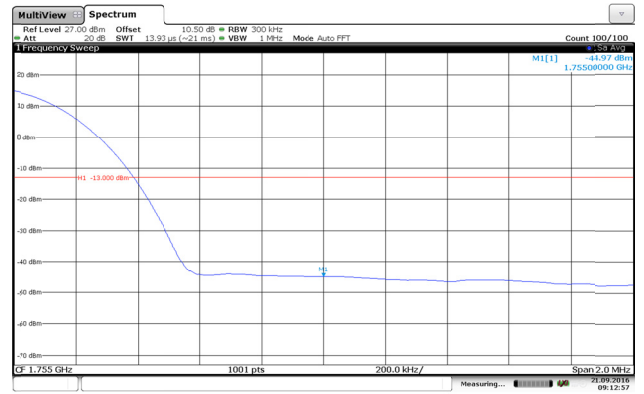

LTE Band 4-15MHz-QPSK

Channel Low-1RB#

Channel High-1RB#

Channel Low-Full RB#

Channel High-Full RB#

LTE Band 4-15MHz-16QAM

Channel Low-1RB#

Channel High-1RB#

Channel Low-Full RB#

Channel High-Full RB#

LTE Band 4-20MHz-QPSK

Channel Low-1RB#

Channel High-1RB#

Channel Low-Full RB#

Channel High-Full RB#

LTE Band 4-20MHz-16QAM

Channel Low-1RB#

Channel High-1RB#

Channel Low-Full RB#

Channel High-Full RB#

LTE Band 5-1.4MHz-QPSK

Channel Low-1RB#

Channel High-1RB#

Channel Low-Full RB#