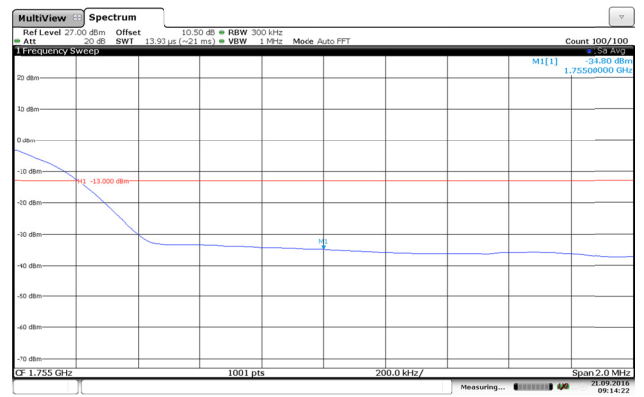

LTE Band 4-15MHz-QPSK

Channel Low-1RB#

Channel High-1RB#

Channel Low-Full RB#

Channel High-Full RB#

LTE Band 4-15MHz-16QAM

Channel Low-1RB#

Channel High-1RB#

Channel Low-Full RB#

Channel High-Full RB#

LTE Band 4-20MHz-QPSK

Channel Low-1RB#

Channel High-1RB#

Channel Low-Full RB#

Channel High-Full RB#

LTE Band 4-20MHz-16QAM

Channel Low-1RB#

Channel High-1RB#

Channel Low-Full RB#

Channel High-Full RB#

LTE Band 5-1.4MHz-QPSK

Channel Low-1RB#

Channel High-1RB#

Channel Low-Full RB#