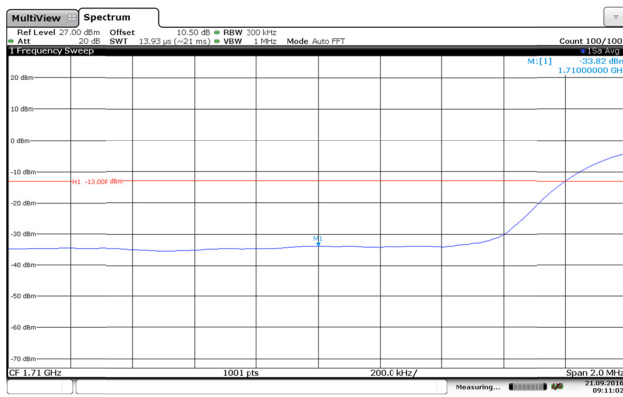

LTE Band 4-15MHz-QPSK

Channel Low-1RB#

Channel High-1RB#

Channel Low-Full RB#

Channel High-Full RB#

LTE Band 4-15MHz-16QAM

Channel Low-1RB#

Channel High-1RB#

Channel Low-Full RB#

Channel High-Full RB#

LTE Band 4-20MHz-QPSK

Channel Low-1RB#

Channel High-1RB#

Channel Low-Full RB#

Channel High-Full RB#

LTE Band 4-20MHz-16QAM

Channel Low-1RB#

Channel High-1RB#

Channel Low-Full RB#

Channel High-Full RB#

LTE Band 5-1.4MHz-QPSK

Channel Low-1RB#

Channel High-1RB#

Channel Low-Full RB#

Channel High-Full RB#

LTE Band 5-1.4MHz-16QAM

Channel Low-1RB#

Channel High-1RB#

Channel Low-Full RB#

Channel High-Full RB#

LTE Band 5-3MHz-QPSK

Channel Low-1RB#