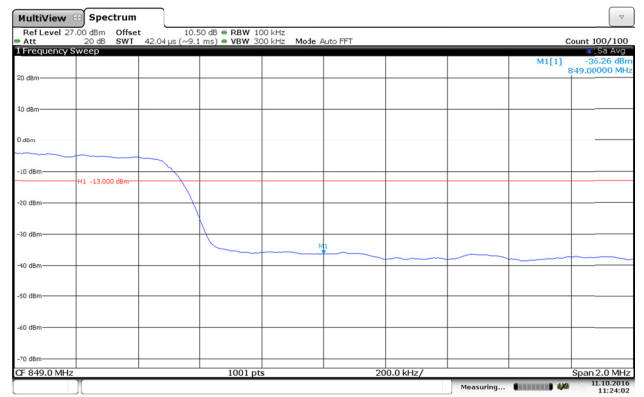

LTE Band 5-5MHz-QPSK

Channel Low-1RB#

Channel High-1RB#

Channel Low-Full RB#

Channel High-Full RB#

LTE Band 5-5MHz-16QAM

Channel Low-1RB#

Channel High-1RB#

Channel Low-Full RB#

Channel High-Full RB#

LTE Band 5-10MHz-QPSK

Channel Low-1RB#

Channel High-1RB#

Channel Low-Full RB#

Channel High-Full RB#

LTE Band 5-10MHz-16QAM

Channel Low-1RB#

Channel High-1RB#

Channel Low-Full RB#

Channel High-Full RB#

LTE Band 12-1.4MHz-QPSK

Channel Low-1RB#

Channel High-1RB#

Channel Low-Full RB#