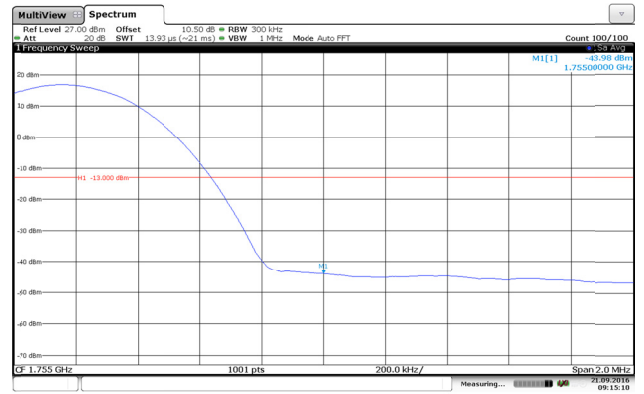

LTE Band 4-15MHz-QPSK

Channel Low-1RB#

Channel High-1RB#

Channel Low-Full RB#

Channel High-Full RB#

LTE Band 4-15MHz-16QAM

Channel Low-1RB#

Channel High-1RB#

Channel Low-Full RB#

Channel High-Full RB#

LTE Band 4-20MHz-QPSK

Channel Low-1RB#

Channel High-1RB#

Channel Low-Full RB#

Channel High-Full RB#

LTE Band 4-20MHz-16QAM