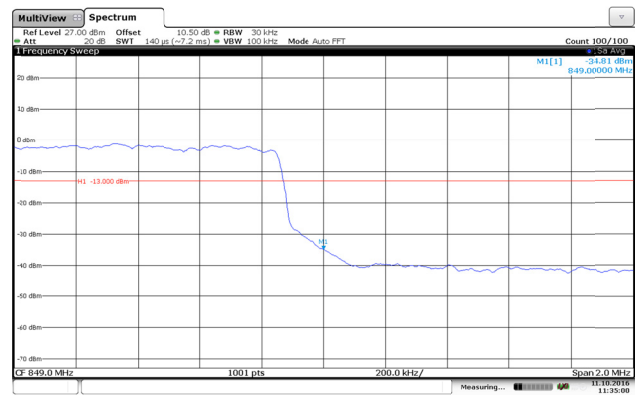

Channel Low-1RB#

Channel High-1RB#

Channel Low-Full RB#

Channel High-Full RB#

LTE Band 5-1.4MHz-QPSK

Channel Low-1RB#

Channel High-1RB#

Channel Low-Full RB#

Channel High-Full RB#

LTE Band 5-1.4MHz-16QAM

Channel Low-1RB#

Channel High-1RB#

Channel Low-Full RB#

Channel High-Full RB#

LTE Band 5-3MHz-QPSK

Channel Low-1RB#

Channel High-1RB#

Channel Low-Full RB#

Channel High-Full RB#

LTE Band 5-3MHz-16QAM

Channel Low-1RB#

Channel High-1RB#

Channel Low-Full RB#

Channel High-Full RB#