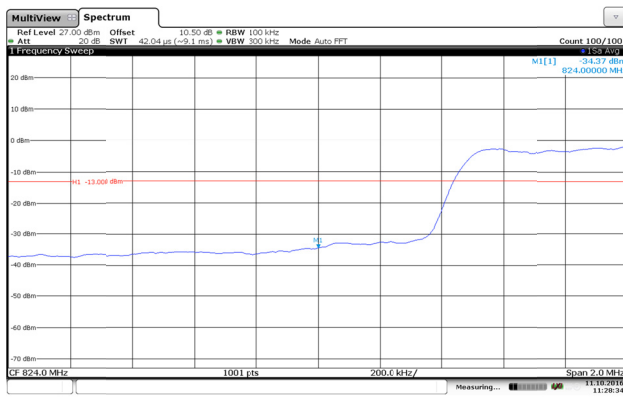

LTE Band 5-5MHz-QPSK

Channel Low-1RB#

Channel High-1RB#

Channel Low-Full RB#

Channel High-Full RB#

LTE Band 5-5MHz-16QAM

Channel Low-1RB#

Channel High-1RB#

Channel Low-Full RB#

Channel High-Full RB#

LTE Band 5-10MHz-QPSK

Channel Low-1RB#

Channel High-1RB#

Channel Low-Full RB#

Channel High-Full RB#

LTE Band 5-10MHz-16QAM

Channel Low-1RB#

Channel High-1RB#

Channel Low-Full RB#

Channel High-Full RB#

LTE Band 12-1.4MHz-QPSK

Channel Low-1RB#

Channel High-1RB#

Channel Low-Full RB#