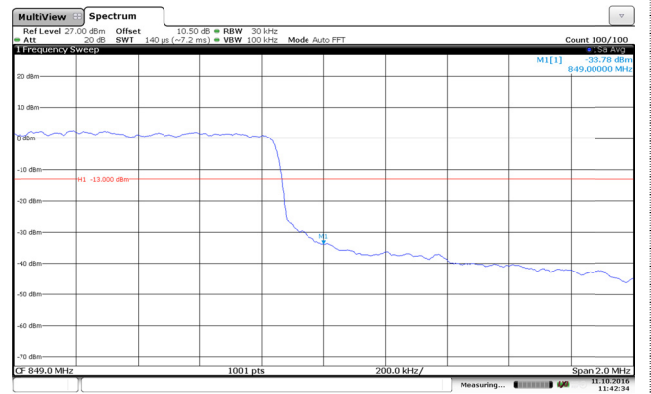

Channel Low-1RB#

Channel High-1RB#

Channel Low-Full RB#

Channel High-Full RB#

LTE Band 5-1.4MHz-QPSK

Channel Low-1RB#

Channel High-1RB#

Channel Low-Full RB#

Channel High-Full RB#

LTE Band 5-1.4MHz-16QAM

Channel Low-1RB#

Channel High-1RB#

Channel Low-Full RB#

Channel High-Full RB#

LTE Band 5-3MHz-QPSK

Channel Low-1RB#

Channel High-1RB#

Channel Low-Full RB#

Channel High-Full RB#

LTE Band 5-3MHz-16QAM

Channel Low-1RB#

Channel High-1RB#

Channel Low-Full RB#

Channel High-Full RB#