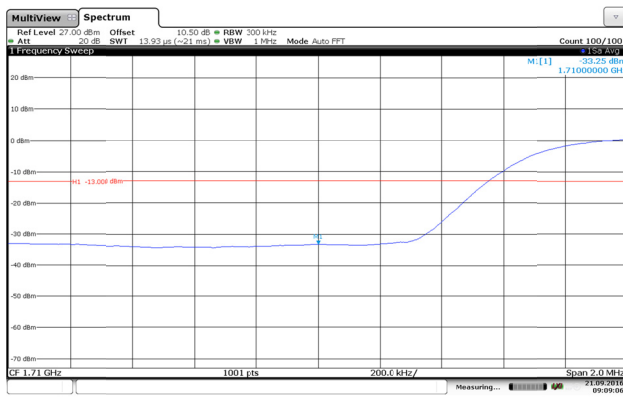

LTE Band 4-15MHz-QPSK

Channel Low-1RB#

Channel High-1RB#

Channel Low-Full RB#

Channel High-Full RB#

LTE Band 4-15MHz-16QAM

Channel Low-1RB#

Channel High-1RB#

Channel Low-Full RB#

Channel High-Full RB#

LTE Band 4-20MHz-QPSK

Channel Low-1RB#

Channel High-1RB#

Channel Low-Full RB#

Channel High-Full RB#

LTE Band 4-20MHz-16QAM

Channel Low-1RB#

Channel High-1RB#

Channel Low-Full RB#

Channel High-Full RB#

LTE Band 5-1.4MHz-QPSK

Channel Low-1RB#

Channel High-1RB#

Channel Low-Full RB#