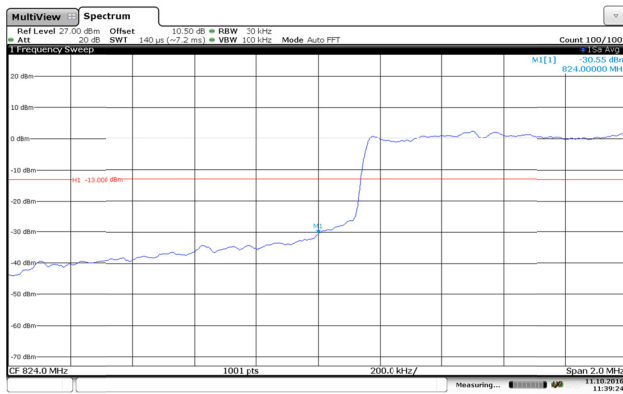

Channel Low-1RB#

Channel High-1RB#

Channel Low-Full RB#

Channel High-Full RB#

LTE Band 5-1.4MHz-QPSK

Channel Low-1RB#

Channel High-1RB#

Channel Low-Full RB#

Channel High-Full RB#

LTE Band 5-1.4MHz-16QAM

Channel Low-1RB#

Channel High-1RB#

Channel Low-Full RB#

Channel High-Full RB#

LTE Band 5-3MHz-QPSK

Channel Low-1RB#

Channel High-1RB#

Channel Low-Full RB#

Channel High-Full RB#

LTE Band 5-3MHz-16QAM

Channel Low-1RB#

Channel High-1RB#

Channel Low-Full RB#

Channel High-Full RB#