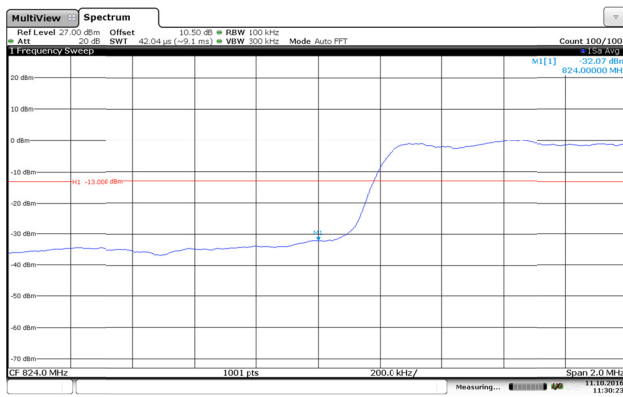

Channel High-1RB#

Channel Low-Full RB#

Channel High-Full RB#

LTE Band 5-3MHz-16QAM

Channel Low-1RB#

Channel High-1RB#

Channel Low-Full RB#

Channel High-Full RB#

LTE Band 5-5MHz-QPSK

Channel Low-1RB#

Channel High-1RB#

Channel Low-Full RB#

Channel High-Full RB#

LTE Band 5-5MHz-16QAM

Channel Low-1RB#

Channel High-1RB#

Channel Low-Full RB#

Channel High-Full RB#

LTE Band 5-10MHz-QPSK

Channel Low-1RB#

Channel High-1RB#

Channel Low-Full RB#

Channel High-Full RB#

LTE Band 5-10MHz-16QAM