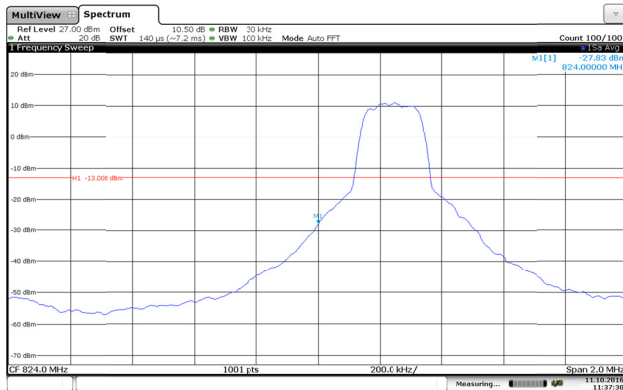

Channel High-Full RB#

LTE Band 5-1.4MHz-16QAM

Channel Low-1RB#

Channel High-1RB#

Channel Low-Full RB#

Channel High-Full RB#

LTE Band 5-3MHz-QPSK

Channel Low-1RB#

Channel High-1RB#

Channel Low-Full RB#

Channel High-Full RB#

LTE Band 5-3MHz-16QAM

Channel Low-1RB#

Channel High-1RB#

Channel Low-Full RB#

Channel High-Full RB#

LTE Band 5-5MHz-QPSK

Channel Low-1RB#

Channel High-1RB#

Channel Low-Full RB#

Channel High-Full RB#

LTE Band 5-5MHz-16QAM

Channel Low-1RB#

Channel High-1RB#