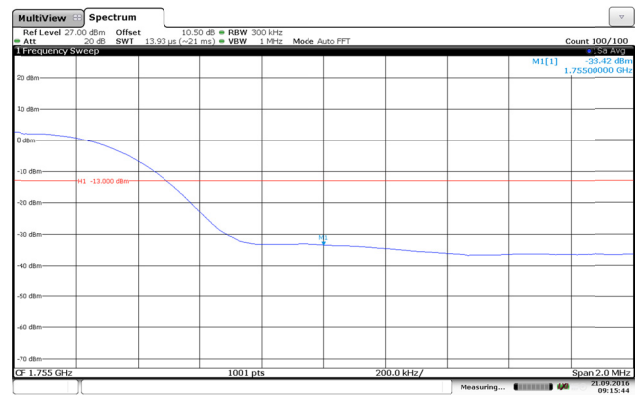

LTE Band 4-15MHz-QPSK

Channel Low-1RB#

Channel High-1RB#

Channel Low-Full RB#

Channel High-Full RB#

LTE Band 4-15MHz-16QAM

Channel Low-1RB#

Channel High-1RB#

Channel Low-Full RB#

Channel High-Full RB#

LTE Band 4-20MHz-QPSK

Channel Low-1RB#

Channel High-1RB#

Channel Low-Full RB#

Channel High-Full RB#

LTE Band 4-20MHz-16QAM

Channel Low-1RB#

Channel High-1RB#

Channel Low-Full RB#

Channel High-Full RB#

LTE Band 5-1.4MHz-QPSK

Channel Low-1RB#

Channel High-1RB#

Channel Low-Full RB#