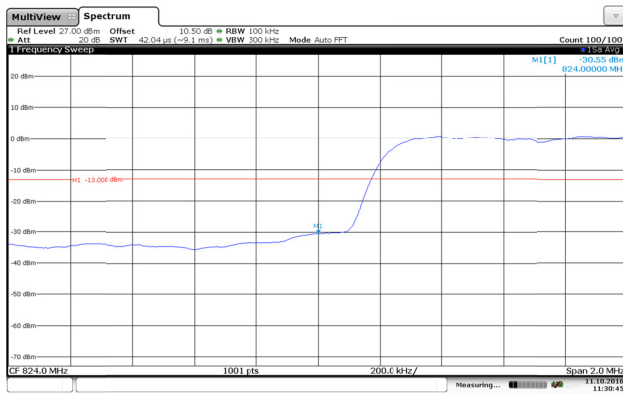

Channel High-Full RB#

LTE Band 5-1.4MHz-16QAM

Channel Low-1RB#

Channel High-1RB#

Channel Low-Full RB#

Channel High-Full RB#

LTE Band 5-3MHz-QPSK

Channel Low-1RB#

Channel High-1RB#

Channel Low-Full RB#

Channel High-Full RB#

LTE Band 5-3MHz-16QAM

Channel Low-1RB#

Channel High-1RB#

Channel Low-Full RB#

Channel High-Full RB#

LTE Band 5-5MHz-QPSK

Channel Low-1RB#

Channel High-1RB#

Channel Low-Full RB#

Channel High-Full RB#

LTE Band 5-5MHz-16QAM

Channel Low-1RB#

Channel High-1RB#