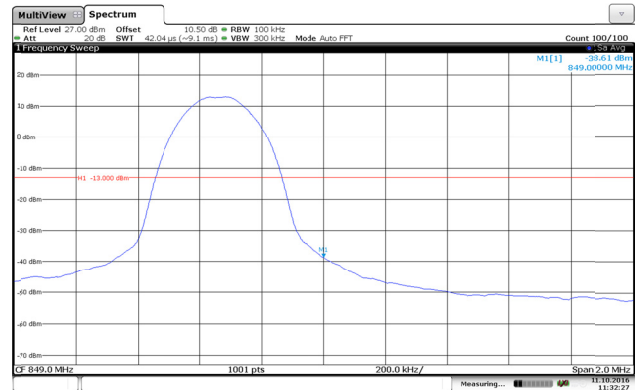

LTE Band 5-5MHz-QPSK

Channel Low-1RB#

Channel High-1RB#

Channel Low-Full RB#

Channel High-Full RB#

LTE Band 5-5MHz-16QAM

Channel Low-1RB#

Channel High-1RB#

Channel Low-Full RB#

Channel High-Full RB#

LTE Band 5-10MHz-QPSK

Channel Low-1RB#

Channel High-1RB#

Channel Low-Full RB#

Channel High-Full RB#

LTE Band 5-10MHz-16QAM