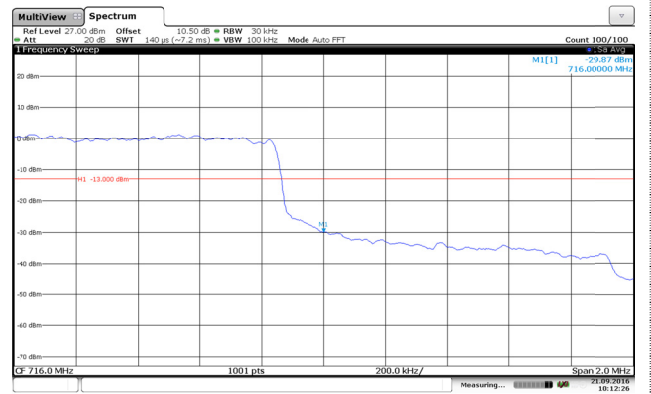

Channel Low-Full RB#

Channel High-Full RB#

LTE Band 5-10MHz-QPSK

Channel Low-1RB#

Channel High-1RB#

Channel Low-Full RB#

Channel High-Full RB#

LTE Band 5-10MHz-16QAM

Channel Low-1RB#

Channel High-1RB#

Channel Low-Full RB#

Channel High-Full RB#

LTE Band 12-1.4MHz-QPSK

Channel Low-1RB#

Channel High-1RB#

Channel Low-Full RB#

Channel High-Full RB#

LTE Band 12-1.4MHz-16QAM

Channel Low-1RB#

Channel High-1RB#

Channel Low-Full RB#

Channel High-Full RB#