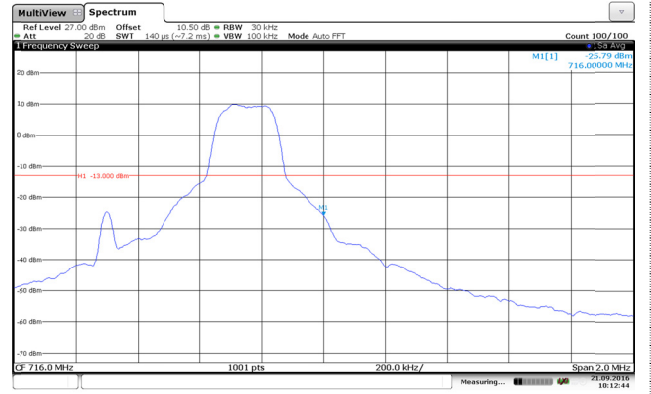

Channel Low-Full RB#

Channel High-Full RB#

LTE Band 5-10MHz-QPSK

Channel Low-1RB#

Channel High-1RB#

Channel Low-Full RB#

Channel High-Full RB#

LTE Band 5-10MHz-16QAM

Channel Low-1RB#

Channel High-1RB#

Channel Low-Full RB#

Channel High-Full RB#

LTE Band 12-1.4MHz-QPSK

Channel Low-1RB#

Channel High-1RB#

Channel Low-Full RB#

Channel High-Full RB#

LTE Band 12-1.4MHz-16QAM

Channel Low-1RB#

Channel High-1RB#

Channel Low-Full RB#

Channel High-Full RB#