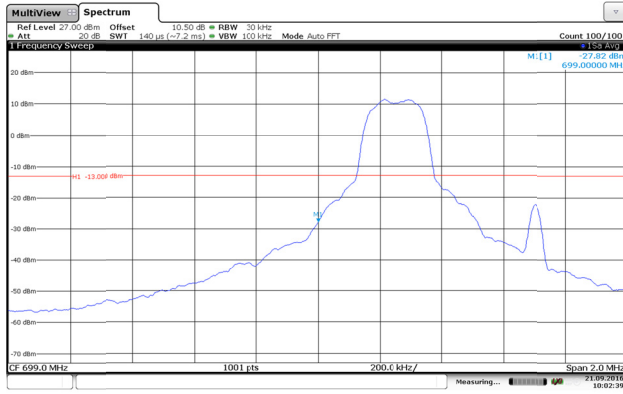

Channel Low-Full RB#

Channel High-Full RB#

LTE Band 5-10MHz-QPSK

Channel Low-1RB#

Channel High-1RB#

Channel Low-Full RB#

Channel High-Full RB#

LTE Band 5-10MHz-16QAM

Channel Low-1RB#

Channel High-1RB#

Channel Low-Full RB#

Channel High-Full RB#

LTE Band 12-1.4MHz-QPSK

Channel Low-1RB#

Channel High-1RB#

Channel Low-Full RB#

Channel High-Full RB#

LTE Band 12-1.4MHz-16QAM

Channel Low-1RB#

Channel High-1RB#

Channel Low-Full RB#

Channel High-Full RB#