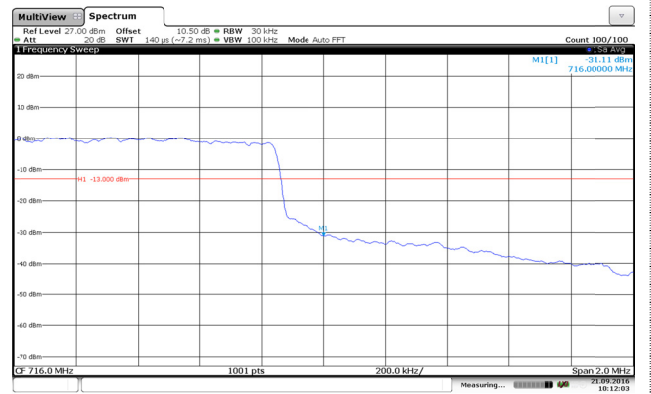

Channel Low-1RB#

Channel High-1RB#

Channel Low-Full RB#

Channel High-Full RB#

LTE Band 12-1.4MHz-QPSK

Channel Low-1RB#

Channel High-1RB#

Channel Low-Full RB#

Channel High-Full RB#

LTE Band 12-1.4MHz-16QAM

Channel Low-1RB#

Channel High-1RB#

Channel Low-Full RB#

Channel High-Full RB#