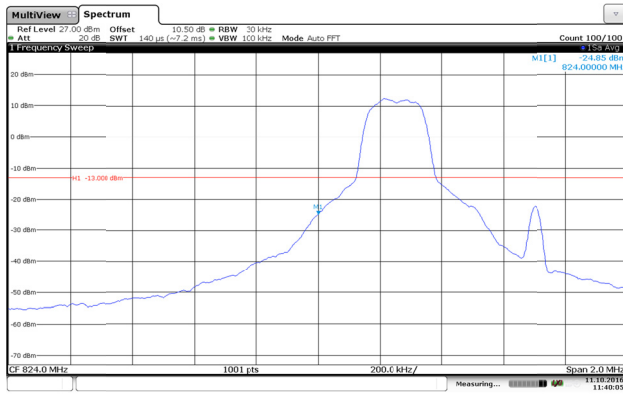

Channel Low-Full RB#

Channel High-Full RB#

LTE Band 4-20MHz-QPSK

Channel Low-1RB#

Channel High-1RB#

Channel Low-Full RB#

Channel High-Full RB#

LTE Band 4-20MHz-16QAM

Channel Low-1RB#

Channel High-1RB#

Channel Low-Full RB#

Channel High-Full RB#

LTE Band 5-1.4MHz-QPSK

Channel Low-1RB#

Channel High-1RB#

Channel Low-Full RB#

Channel High-Full RB#

LTE Band 5-1.4MHz-16QAM

Channel Low-1RB#

Channel High-1RB#

Channel Low-Full RB#

Channel High-Full RB#

LTE Band 5-3MHz-QPSK

Channel Low-1RB#