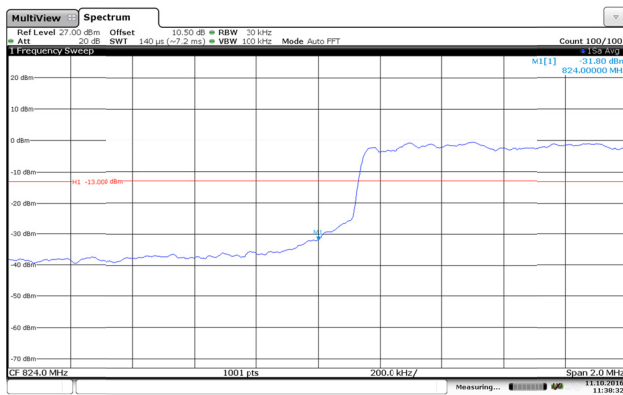

Channel Low-1RB#

Channel High-1RB#

Channel Low-Full RB#

Channel High-Full RB#

LTE Band 5-1.4MHz-QPSK

Channel Low-1RB#

Channel High-1RB#

Channel Low-Full RB#

Channel High-Full RB#

LTE Band 5-1.4MHz-16QAM

Channel Low-1RB#

Channel High-1RB#

Channel Low-Full RB#

Channel High-Full RB#

LTE Band 5-3MHz-QPSK

Channel Low-1RB#

Channel High-1RB#

Channel Low-Full RB#

Channel High-Full RB#

LTE Band 5-3MHz-16QAM

Channel Low-1RB#

Channel High-1RB#

Channel Low-Full RB#

Channel High-Full RB#