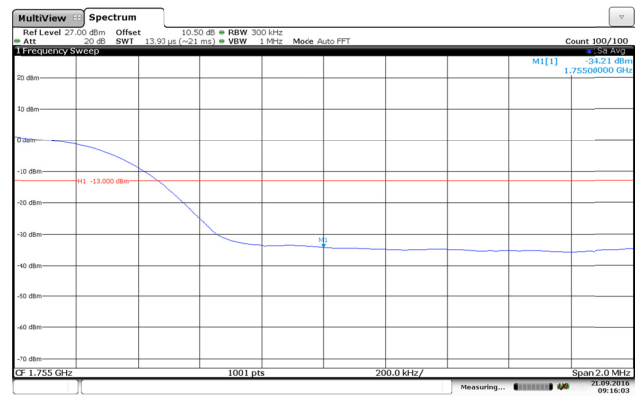

LTE Band 4-15MHz-QPSK

Channel Low-1RB#

Channel High-1RB#

Channel Low-Full RB#

Channel High-Full RB#

LTE Band 4-15MHz-16QAM

Channel Low-1RB#

Channel High-1RB#

Channel Low-Full RB#

Channel High-Full RB#

LTE Band 4-20MHz-QPSK

Channel Low-1RB#

Channel High-1RB#

Channel Low-Full RB#

Channel High-Full RB#

LTE Band 4-20MHz-16QAM

Channel Low-1RB#

Channel High-1RB#

Channel Low-Full RB#

Channel High-Full RB#

LTE Band 5-1.4MHz-QPSK

Channel Low-1RB#

Channel High-1RB#

Channel Low-Full RB#