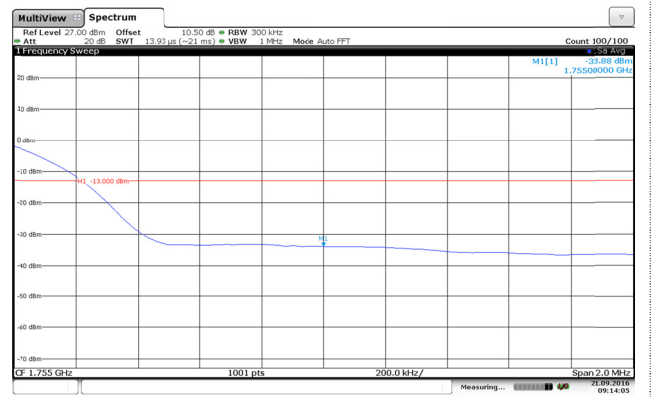

LTE Band 4-15MHz-QPSK

Channel Low-1RB#

Channel High-1RB#

Channel Low-Full RB#

Channel High-Full RB#

LTE Band 4-15MHz-16QAM

Channel Low-1RB#

Channel High-1RB#

Channel Low-Full RB#

Channel High-Full RB#

LTE Band 4-20MHz-QPSK

Channel Low-1RB#

Channel High-1RB#

Channel Low-Full RB#

Channel High-Full RB#

LTE Band 4-20MHz-16QAM

Channel Low-1RB#

Channel High-1RB#

Channel Low-Full RB#

Channel High-Full RB#

LTE Band 5-1.4MHz-QPSK

Channel Low-1RB#

Channel High-1RB#

Channel Low-Full RB#