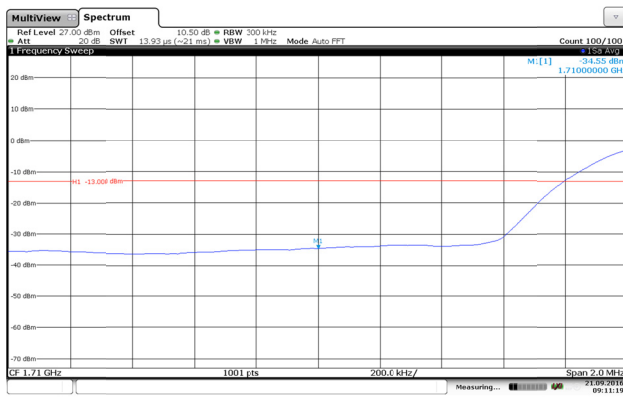

LTE Band 4-15MHz-QPSK

Channel Low-1RB#

Channel High-1RB#

Channel Low-Full RB#

Channel High-Full RB#

LTE Band 4-15MHz-16QAM

Channel Low-1RB#

Channel High-1RB#

Channel Low-Full RB#

Channel High-Full RB#

LTE Band 4-20MHz-QPSK

Channel Low-1RB#

Channel High-1RB#

Channel Low-Full RB#

Channel High-Full RB#

LTE Band 4-20MHz-16QAM

Channel Low-1RB#

Channel High-1RB#

Channel Low-Full RB#

Channel High-Full RB#

LTE Band 5-1.4MHz-QPSK

Channel Low-1RB#

Channel High-1RB#

Channel Low-Full RB#

Channel High-Full RB#

LTE Band 5-1.4MHz-16QAM

Channel Low-1RB#

Channel High-1RB#

Channel Low-Full RB#

Channel High-Full RB#

LTE Band 5-3MHz-QPSK

Channel Low-1RB#