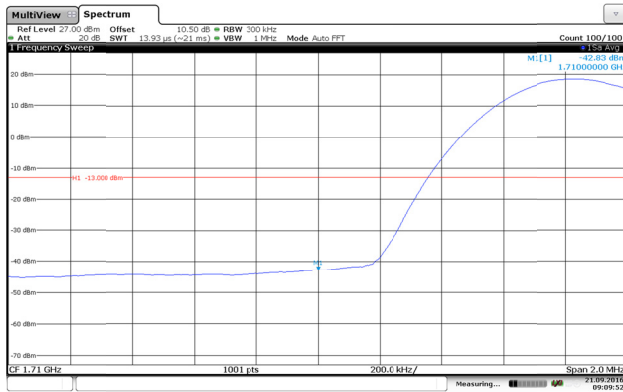

LTE Band 4-15MHz-QPSK

Channel Low-1RB#

Channel High-1RB#

Channel Low-Full RB#

Channel High-Full RB#

LTE Band 4-15MHz-16QAM

Channel Low-1RB#

Channel High-1RB#

Channel Low-Full RB#

Channel High-Full RB#

LTE Band 4-20MHz-QPSK

Channel Low-1RB#

Channel High-1RB#

Channel Low-Full RB#

Channel High-Full RB#

LTE Band 4-20MHz-16QAM

Channel Low-1RB#

Channel High-1RB#

Channel Low-Full RB#

Channel High-Full RB#

LTE Band 5-1.4MHz-QPSK

Channel Low-1RB#

Channel High-1RB#

Channel Low-Full RB#