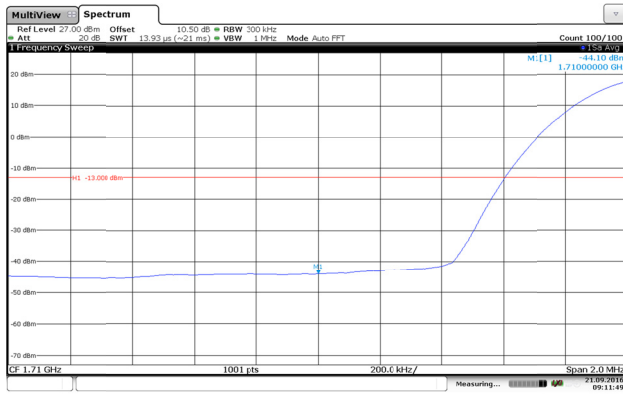

LTE Band 4-15MHz-QPSK

Channel Low-1RB#

Channel High-1RB#

Channel Low-Full RB#

Channel High-Full RB#

LTE Band 4-15MHz-16QAM

Channel Low-1RB#

Channel High-1RB#

Channel Low-Full RB#

Channel High-Full RB#

LTE Band 4-20MHz-QPSK

Channel Low-1RB#

Channel High-1RB#

Channel Low-Full RB#

Channel High-Full RB#

LTE Band 4-20MHz-16QAM

Channel Low-1RB#

Channel High-1RB#

Channel Low-Full RB#

Channel High-Full RB#

LTE Band 5-1.4MHz-QPSK

Channel Low-1RB#

Channel High-1RB#

Channel Low-Full RB#