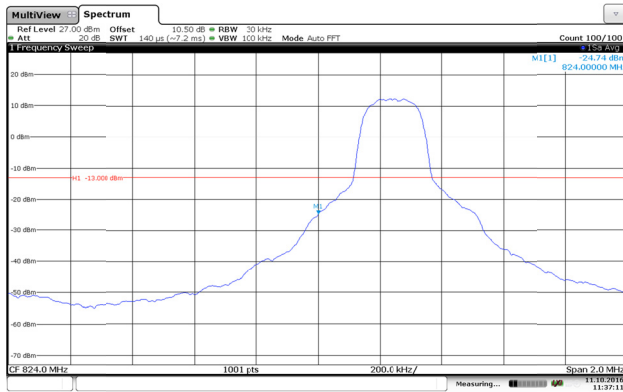

Channel Low-1RB#

Channel High-1RB#

Channel Low-Full RB#

Channel High-Full RB#

LTE Band 5-1.4MHz-QPSK

Channel Low-1RB#

Channel High-1RB#

Channel Low-Full RB#

Channel High-Full RB#

LTE Band 5-1.4MHz-16QAM

Channel Low-1RB#

Channel High-1RB#

Channel Low-Full RB#

Channel High-Full RB#

LTE Band 5-3MHz-QPSK

Channel Low-1RB#

Channel High-1RB#

Channel Low-Full RB#

Channel High-Full RB#

LTE Band 5-3MHz-16QAM

Channel Low-1RB#

Channel High-1RB#

Channel Low-Full RB#

Channel High-Full RB#