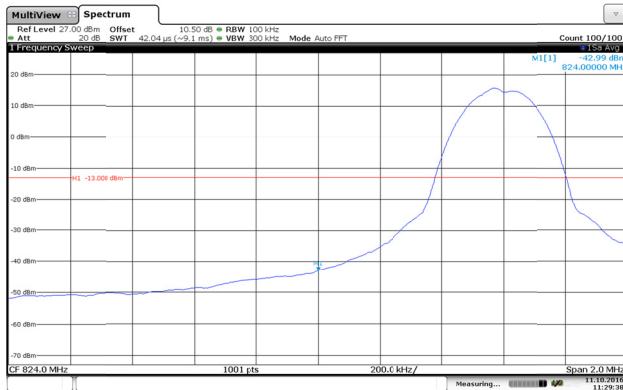

Channel High-1RB#

Channel Low-Full RB#

Channel High-Full RB#

LTE Band 5-3MHz-16QAM

Channel Low-1RB#

Channel High-1RB#

Channel Low-Full RB#

Channel High-Full RB#

LTE Band 5-5MHz-QPSK

Channel Low-1RB#

Channel High-1RB#

Channel Low-Full RB#

Channel High-Full RB#

LTE Band 5-5MHz-16QAM

Channel Low-1RB#

Channel High-1RB#

Channel Low-Full RB#

Channel High-Full RB#

LTE Band 5-10MHz-QPSK

Channel Low-1RB#

Channel High-1RB#

Channel Low-Full RB#

Channel High-Full RB#

LTE Band 5-10MHz-16QAM