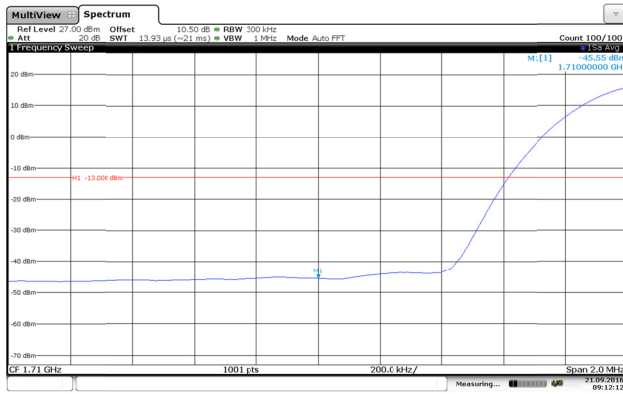

LTE Band 4-15MHz-QPSK

Channel Low-1RB#

Channel High-1RB#

Channel Low-Full RB#

Channel High-Full RB#

LTE Band 4-15MHz-16QAM

Channel Low-1RB#

Channel High-1RB#

Channel Low-Full RB#

Channel High-Full RB#

LTE Band 4-20MHz-QPSK

Channel Low-1RB#

Channel High-1RB#

Channel Low-Full RB#

Channel High-Full RB#

LTE Band 4-20MHz-16QAM

Channel Low-1RB#

Channel High-1RB#

Channel Low-Full RB#

Channel High-Full RB#

LTE Band 5-1.4MHz-QPSK

Channel Low-1RB#

Channel High-1RB#

Channel Low-Full RB#