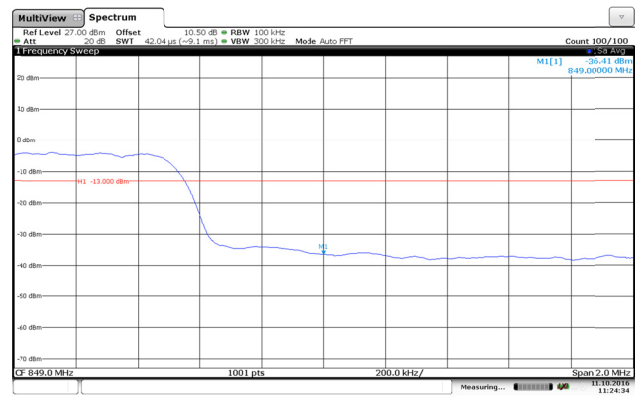

LTE Band 5-5MHz-QPSK

Channel Low-1RB#

Channel High-1RB#

Channel Low-Full RB#

Channel High-Full RB#

LTE Band 5-5MHz-16QAM

Channel Low-1RB#

Channel High-1RB#

Channel Low-Full RB#

Channel High-Full RB#

LTE Band 5-10MHz-QPSK

Channel Low-1RB#

Channel High-1RB#

Channel Low-Full RB#

Channel High-Full RB#

LTE Band 5-10MHz-16QAM

Channel Low-1RB#

Channel High-1RB#

Channel Low-Full RB#

Channel High-Full RB#

LTE Band 12-1.4MHz-QPSK

Channel Low-1RB#

Channel High-1RB#

Channel Low-Full RB#