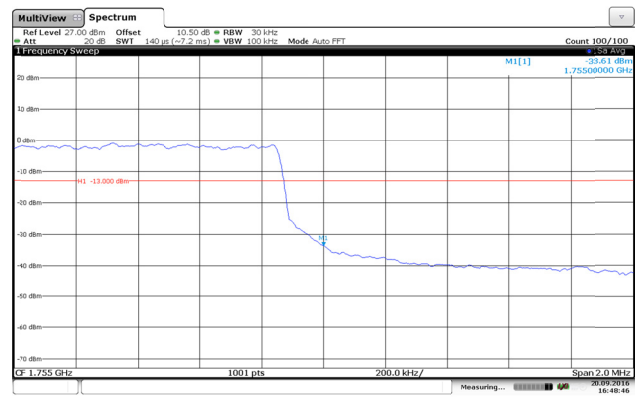

LTE Band 4-1.4MHz-QPSK

Channel Low-1RB#

Channel High-1RB#

Channel Low-Full RB#

Channel High-Full RB#

LTE Band 4-1.4MHz-16QAM

Channel Low-1RB#

Channel High-1RB#

Channel Low-Full RB#

Channel High-Full RB#

LTE Band 4-3MHz-QPSK

Channel Low-1RB#

Channel High-1RB#

Channel Low-Full RB#

Channel High-Full RB#

LTE Band 4-3MHz-16QAM

Channel Low-1RB#

Channel High-1RB#

Channel Low-Full RB#

Channel High-Full RB#

LTE Band 4-5MHz-QPSK

Channel Low-1RB#

Channel High-1RB#

Channel Low-Full RB#