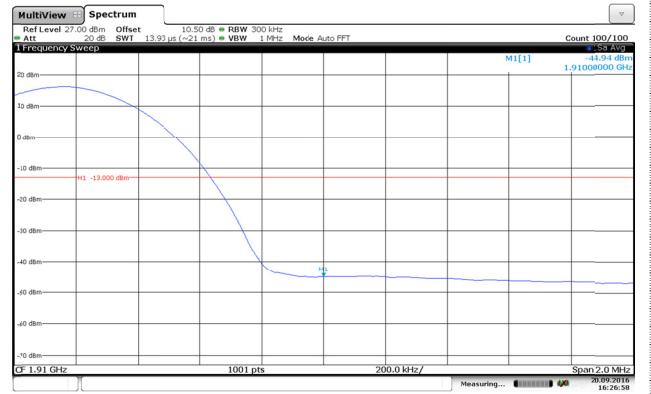

Channel Low-Full RB#

Channel High-Full RB#

LTE Band 2-10MHz-QPSK

Channel Low-1RB#

Channel High-1RB#

Channel Low-Full RB#

Channel High-Full RB#

LTE Band 2-10MHz-16QAM

Channel Low-1RB#

Channel High-1RB#

Channel Low-Full RB#

Channel High-Full RB#

LTE Band 2-15MHz-QPSK

Channel Low-1RB#

Channel High-1RB#

Channel Low-Full RB#

Channel High-Full RB#

LTE Band 2-15MHz-16QAM

Channel Low-1RB#

Channel High-1RB#

Channel Low-Full RB#

Channel High-Full RB#

LTE Band 2-20MHz-QPSK

Channel Low-1RB#