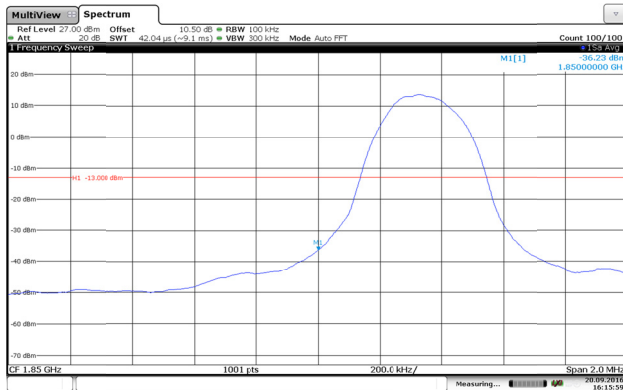

LTE Band 2-5MHz-QPSK

Channel Low-1RB#

Channel High-1RB#

Channel Low-Full RB#

Channel High-Full RB#

LTE Band 2-5MHz-16QAM

Channel Low-1RB#

Channel High-1RB#

Channel Low-Full RB#

Channel High-Full RB#

LTE Band 2-10MHz-QPSK

Channel Low-1RB#

Channel High-1RB#

Channel Low-Full RB#

Channel High-Full RB#

LTE Band 2-10MHz-16QAM

Channel Low-1RB#

Channel High-1RB#

Channel Low-Full RB#

Channel High-Full RB#

LTE Band 2-15MHz-QPSK

Channel Low-1RB#

Channel High-1RB#

Channel Low-Full RB#