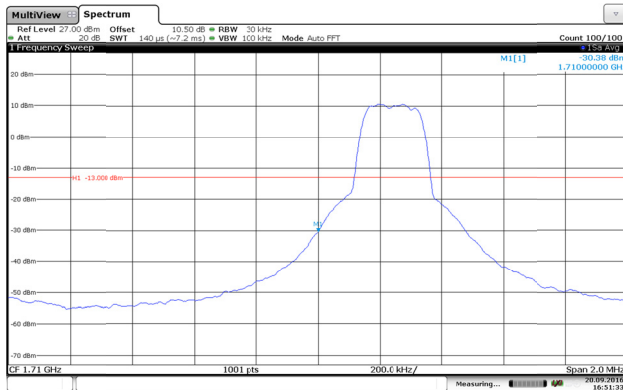

Channel Low-Full RB#

Channel High-Full RB#

LTE Band 4-3MHz-QPSK

Channel Low-1RB#

Channel High-1RB#

Channel Low-Full RB#

Channel High-Full RB#

LTE Band 4-3MHz-16QAM

Channel Low-1RB#

Channel High-1RB#

Channel Low-Full RB#

Channel High-Full RB#

LTE Band 4-5MHz-QPSK

Channel Low-1RB#

Channel High-1RB#

Channel Low-Full RB#