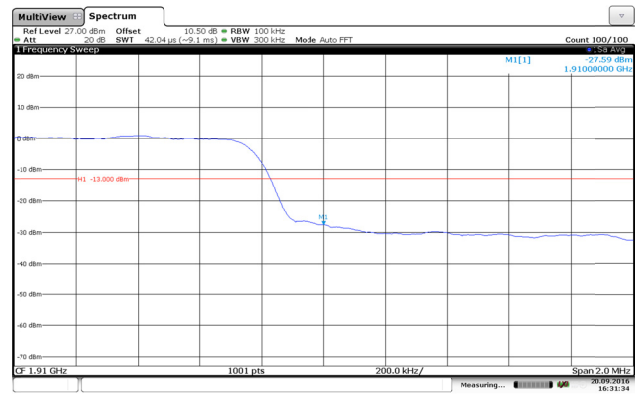

LTE Band 2-5MHz-QPSK

Channel Low-1RB#

Channel High-1RB#

Channel Low-Full RB#

Channel High-Full RB#

LTE Band 2-5MHz-16QAM

Channel Low-1RB#

Channel High-1RB#

Channel Low-Full RB#

Channel High-Full RB#

LTE Band 2-10MHz-QPSK

Channel Low-1RB#

Channel High-1RB#

Channel Low-Full RB#

Channel High-Full RB#

LTE Band 2-10MHz-16QAM

Channel Low-1RB#

Channel High-1RB#

Channel Low-Full RB#

Channel High-Full RB#

LTE Band 2-15MHz-QPSK

Channel Low-1RB#

Channel High-1RB#

Channel Low-Full RB#