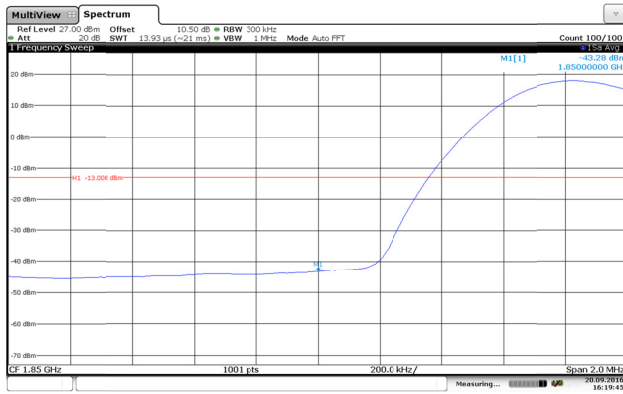

Channel Low-Full RB#

Channel High-Full RB#

LTE Band 2-10MHz-QPSK

Channel Low-1RB#

Channel High-1RB#

Channel Low-Full RB#

Channel High-Full RB#

LTE Band 2-10MHz-16QAM

Channel Low-1RB#

Channel High-1RB#

Channel Low-Full RB#

Channel High-Full RB#

LTE Band 2-15MHz-QPSK

Channel Low-1RB#

Channel High-1RB#

Channel Low-Full RB#

Channel High-Full RB#

LTE Band 2-15MHz-16QAM

Channel Low-1RB#

Channel High-1RB#

Channel Low-Full RB#

Channel High-Full RB#

LTE Band 2-20MHz-QPSK

Channel Low-1RB#