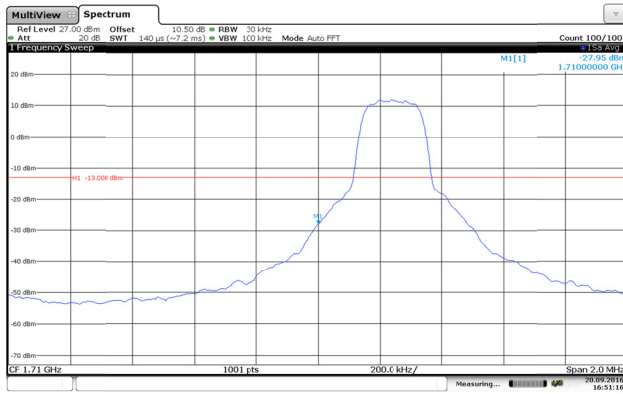

Channel High-1RB#

Channel Low-Full RB#

Channel High-Full RB#

LTE Band 2-20MHz-16QAM

Channel Low-1RB#

Channel High-1RB#

Channel Low-Full RB#

Channel High-Full RB#

LTE Band 4-1.4MHz-QPSK

Channel Low-1RB#

Channel High-1RB#

Channel Low-Full RB#

Channel High-Full RB#

LTE Band 4-1.4MHz-16QAM

Channel Low-1RB#

Channel High-1RB#

Channel Low-Full RB#

Channel High-Full RB#

LTE Band 4-3MHz-QPSK

Channel Low-1RB#

Channel High-1RB#

Channel Low-Full RB#

Channel High-Full RB#

LTE Band 4-3MHz-16QAM