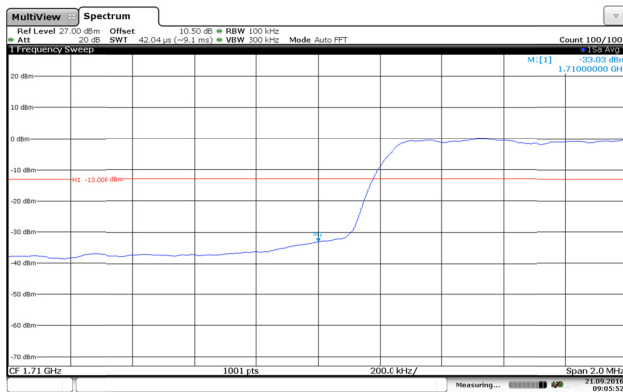

Channel Low-Full RB#

Channel High-Full RB#

LTE Band 4-3MHz-QPSK

Channel Low-1RB#

Channel High-1RB#

Channel Low-Full RB#

Channel High-Full RB#

LTE Band 4-3MHz-16QAM

Channel Low-1RB#

Channel High-1RB#

Channel Low-Full RB#

Channel High-Full RB#

LTE Band 4-5MHz-QPSK

Channel Low-1RB#

Channel High-1RB#

Channel Low-Full RB#

Channel High-Full RB#

LTE Band 4-5MHz-16QAM

Channel Low-1RB#

Channel High-1RB#

Channel Low-Full RB#

Channel High-Full RB#

LTE Band 4-10MHz-QPSK

Channel Low-1RB#