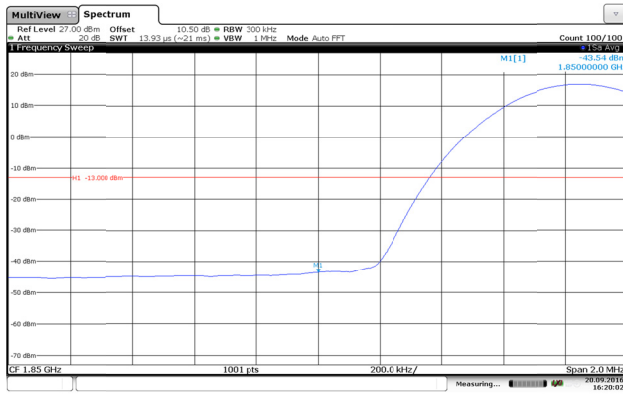

Channel Low-Full RB#

Channel High-Full RB#

LTE Band 2-10MHz-QPSK

Channel Low-1RB#

Channel High-1RB#

Channel Low-Full RB#

Channel High-Full RB#

LTE Band 2-10MHz-16QAM

Channel Low-1RB#

Channel High-1RB#

Channel Low-Full RB#

Channel High-Full RB#

LTE Band 2-15MHz-QPSK

Channel Low-1RB#

Channel High-1RB#

Channel Low-Full RB#

Channel High-Full RB#

LTE Band 2-15MHz-16QAM

Channel Low-1RB#

Channel High-1RB#

Channel Low-Full RB#

Channel High-Full RB#

LTE Band 2-20MHz-QPSK

Channel Low-1RB#