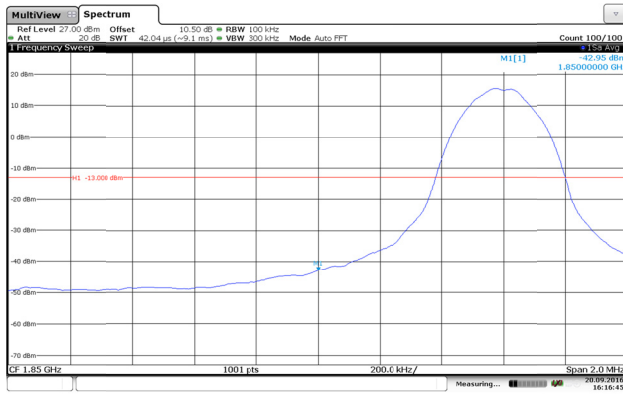

LTE Band 2-5MHz-QPSK

Channel Low-1RB#

Channel High-1RB#

Channel Low-Full RB#

Channel High-Full RB#

LTE Band 2-5MHz-16QAM

Channel Low-1RB#

Channel High-1RB#

Channel Low-Full RB#

Channel High-Full RB#

LTE Band 2-10MHz-QPSK

Channel Low-1RB#

Channel High-1RB#

Channel Low-Full RB#

Channel High-Full RB#

LTE Band 2-10MHz-16QAM

Channel Low-1RB#

Channel High-1RB#

Channel Low-Full RB#

Channel High-Full RB#

LTE Band 2-15MHz-QPSK

Channel Low-1RB#

Channel High-1RB#

Channel Low-Full RB#