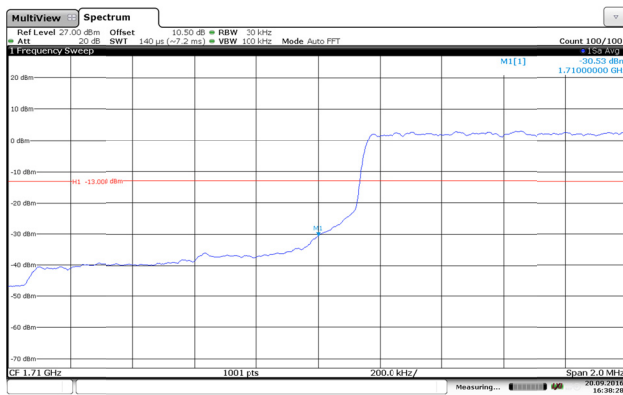

Channel High-Full RB#

LTE Band 2-15MHz-16QAM

Channel Low-1RB#

Channel High-1RB#

Channel Low-Full RB#

Channel High-Full RB#

LTE Band 2-20MHz-QPSK

Channel Low-1RB#

Channel High-1RB#

Channel Low-Full RB#

Channel High-Full RB#

LTE Band 2-20MHz-16QAM

Channel Low-1RB#

Channel High-1RB#

Channel Low-Full RB#

Channel High-Full RB#

LTE Band 4-1.4MHz-QPSK

Channel Low-1RB#

Channel High-1RB#

Channel Low-Full RB#

Channel High-Full RB#

LTE Band 4-1.4MHz-16QAM

Channel Low-1RB#

Channel High-1RB#

Channel Low-Full RB#

Channel High-Full RB#

LTE Band 4-3MHz-QPSK

Channel Low-1RB#

Channel High-1RB#

Channel Low-Full RB#

Channel High-Full RB#

LTE Band 4-3MHz-16QAM