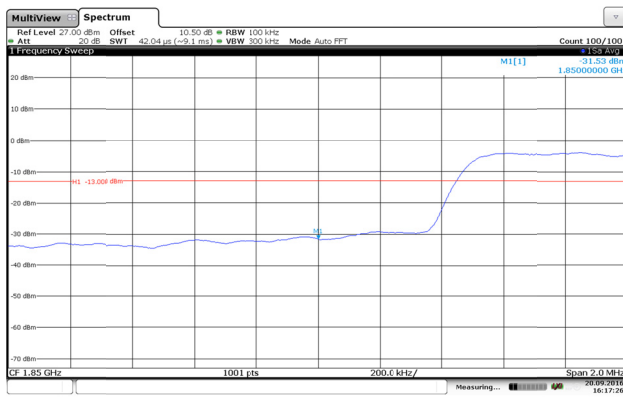

LTE Band 2-5MHz-QPSK

Channel Low-1RB#

Channel High-1RB#

Channel Low-Full RB#

Channel High-Full RB#

LTE Band 2-5MHz-16QAM

Channel Low-1RB#

Channel High-1RB#

Channel Low-Full RB#

Channel High-Full RB#

LTE Band 2-10MHz-QPSK

Channel Low-1RB#

Channel High-1RB#

Channel Low-Full RB#

Channel High-Full RB#

LTE Band 2-10MHz-16QAM

Channel Low-1RB#

Channel High-1RB#

Channel Low-Full RB#

Channel High-Full RB#

LTE Band 2-15MHz-QPSK

Channel Low-1RB#

Channel High-1RB#

Channel Low-Full RB#

Channel High-Full RB#

LTE Band 2-15MHz-16QAM

Channel Low-1RB#

Channel High-1RB#

Channel Low-Full RB#

Channel High-Full RB#

LTE Band 2-20MHz-QPSK

Channel Low-1RB#