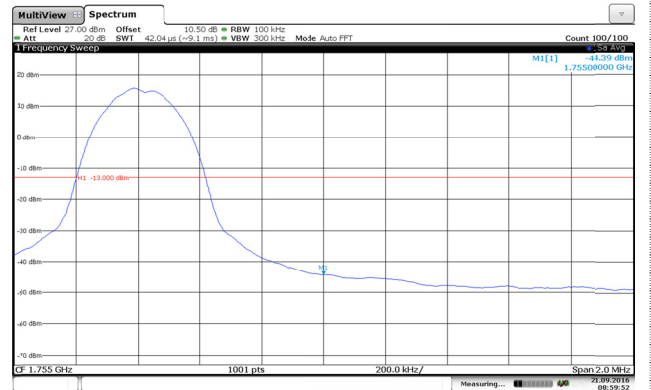

Channel Low-1RB#

Channel High-1RB#

Channel Low-Full RB#

Channel High-Full RB#

LTE Band 4-5MHz-QPSK

Channel Low-1RB#

Channel High-1RB#

Channel Low-Full RB#

Channel High-Full RB#

LTE Band 4-5MHz-16QAM

Channel Low-1RB#

Channel High-1RB#

Channel Low-Full RB#

Channel High-Full RB#

LTE Band 4-10MHz-QPSK

Channel Low-1RB#

Channel High-1RB#

Channel Low-Full RB#

Channel High-Full RB#

LTE Band 4-10MHz-16QAM

Channel Low-1RB#

Channel High-1RB#

Channel Low-Full RB#

Channel High-Full RB#