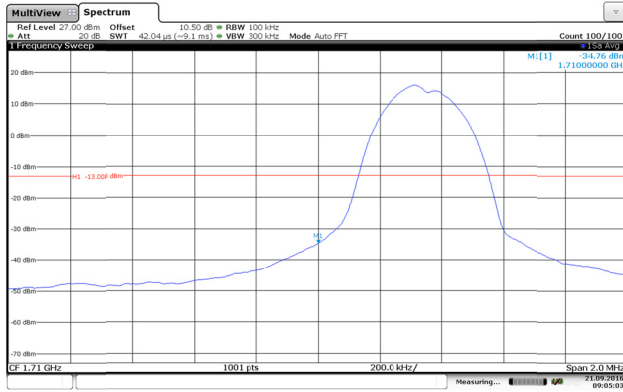

Channel Low-Full RB#

Channel High-Full RB#

LTE Band 4-3MHz-QPSK

Channel Low-1RB#

Channel High-1RB#

Channel Low-Full RB#

Channel High-Full RB#

LTE Band 4-3MHz-16QAM

Channel Low-1RB#

Channel High-1RB#

Channel Low-Full RB#

Channel High-Full RB#

LTE Band 4-5MHz-QPSK

Channel Low-1RB#

Channel High-1RB#

Channel Low-Full RB#

Channel High-Full RB#

LTE Band 4-5MHz-16QAM

Channel Low-1RB#

Channel High-1RB#

Channel Low-Full RB#

Channel High-Full RB#

LTE Band 4-10MHz-QPSK

Channel Low-1RB#