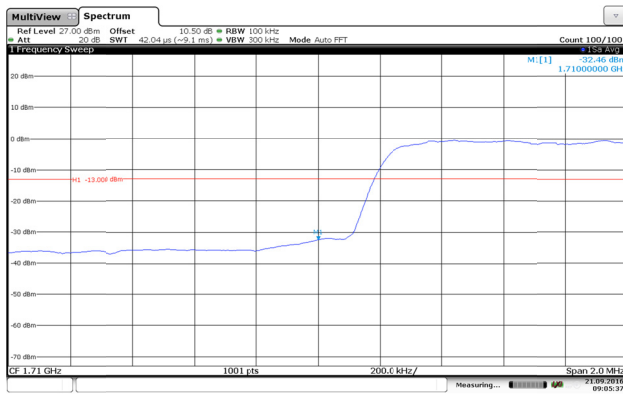

Channel Low-1RB#

Channel High-1RB#

Channel Low-Full RB#

Channel High-Full RB#

LTE Band 4-5MHz-QPSK

Channel Low-1RB#

Channel High-1RB#

Channel Low-Full RB#

Channel High-Full RB#

LTE Band 4-5MHz-16QAM

Channel Low-1RB#

Channel High-1RB#

Channel Low-Full RB#

Channel High-Full RB#

LTE Band 4-10MHz-QPSK

Channel Low-1RB#

Channel High-1RB#

Channel Low-Full RB#

Channel High-Full RB#

LTE Band 4-10MHz-16QAM

Channel Low-1RB#

Channel High-1RB#

Channel Low-Full RB#

Channel High-Full RB#