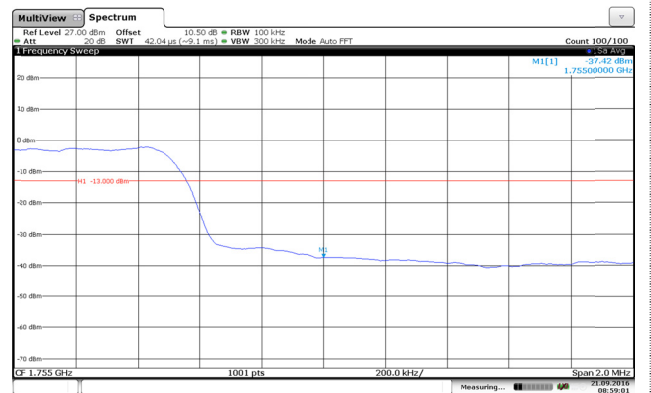

Channel Low-1RB#

Channel High-1RB#

Channel Low-Full RB#

Channel High-Full RB#

LTE Band 4-5MHz-QPSK

Channel Low-1RB#

Channel High-1RB#

Channel Low-Full RB#

Channel High-Full RB#

LTE Band 4-5MHz-16QAM

Channel Low-1RB#

Channel High-1RB#

Channel Low-Full RB#

Channel High-Full RB#

LTE Band 4-10MHz-QPSK

Channel Low-1RB#

Channel High-1RB#

Channel Low-Full RB#

Channel High-Full RB#

LTE Band 4-10MHz-16QAM

Channel Low-1RB#

Channel High-1RB#

Channel Low-Full RB#

Channel High-Full RB#