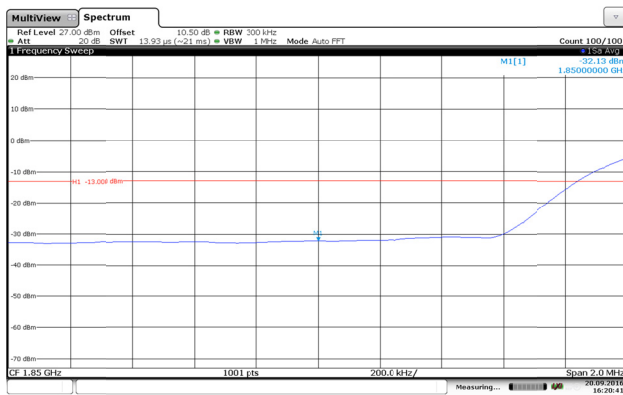

Channel High-Full RB#

LTE Band 2-15MHz-16QAM

Channel Low-1RB#

Channel High-1RB#

Channel Low-Full RB#

Channel High-Full RB#

LTE Band 2-20MHz-QPSK

Channel Low-1RB#

Channel High-1RB#

Channel Low-Full RB#

Channel High-Full RB#

LTE Band 2-20MHz-16QAM

Channel Low-1RB#

Channel High-1RB#

Channel Low-Full RB#

Channel High-Full RB#

LTE Band 4-1.4MHz-QPSK

Channel Low-1RB#

Channel High-1RB#

Channel Low-Full RB#

Channel High-Full RB#

LTE Band 4-1.4MHz-16QAM

Channel Low-1RB#

Channel High-1RB#