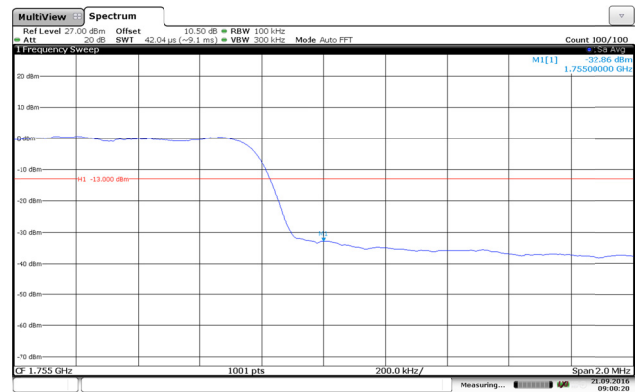

Channel Low-1RB#

Channel High-1RB#

Channel Low-Full RB#

Channel High-Full RB#

LTE Band 4-5MHz-QPSK

Channel Low-1RB#

Channel High-1RB#

Channel Low-Full RB#

Channel High-Full RB#

LTE Band 4-5MHz-16QAM

Channel Low-1RB#

Channel High-1RB#

Channel Low-Full RB#

Channel High-Full RB#

LTE Band 4-10MHz-QPSK

Channel Low-1RB#