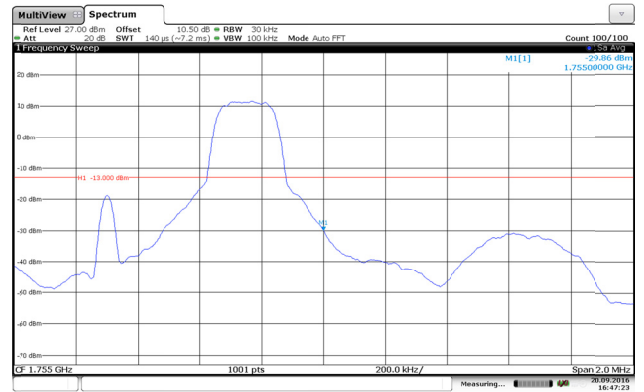

Channel High-Full RB#

LTE Band 2-15MHz-16QAM

Channel Low-1RB#

Channel High-1RB#

Channel Low-Full RB#

Channel High-Full RB#

LTE Band 2-20MHz-QPSK

Channel Low-1RB#

Channel High-1RB#

Channel Low-Full RB#

Channel High-Full RB#

LTE Band 2-20MHz-16QAM

Channel Low-1RB#

Channel High-1RB#

Channel Low-Full RB#

Channel High-Full RB#

LTE Band 4-1.4MHz-QPSK

Channel Low-1RB#

Channel High-1RB#

Channel Low-Full RB#

Channel High-Full RB#

LTE Band 4-1.4MHz-16QAM

Channel Low-1RB#

Channel High-1RB#