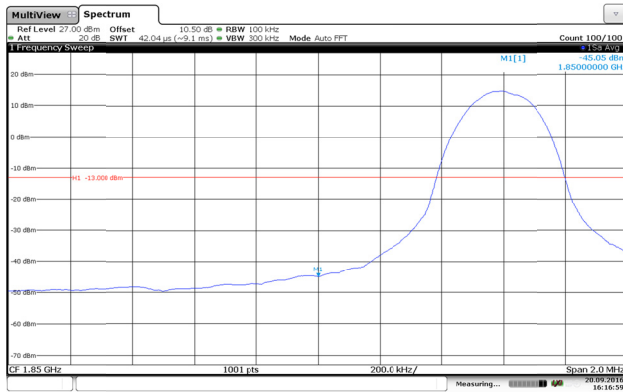

LTE Band 2-5MHz-QPSK

Channel Low-1RB#

Channel High-1RB#

Channel Low-Full RB#

Channel High-Full RB#

LTE Band 2-5MHz-16QAM

Channel Low-1RB#

Channel High-1RB#

Channel Low-Full RB#

Channel High-Full RB#

LTE Band 2-10MHz-QPSK

Channel Low-1RB#

Channel High-1RB#

Channel Low-Full RB#

Channel High-Full RB#

LTE Band 2-10MHz-16QAM

Channel Low-1RB#

Channel High-1RB#

Channel Low-Full RB#

Channel High-Full RB#

LTE Band 2-15MHz-QPSK

Channel Low-1RB#

Channel High-1RB#

Channel Low-Full RB#

Channel High-Full RB#

LTE Band 2-15MHz-16QAM

Channel Low-1RB#

Channel High-1RB#

Channel Low-Full RB#

Channel High-Full RB#

LTE Band 2-20MHz-QPSK

Channel Low-1RB#