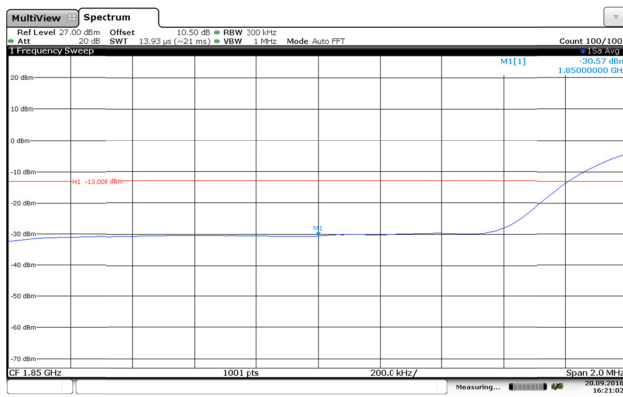

Channel Low-1RB#

Channel High-1RB#

Channel Low-Full RB#

Channel High-Full RB#

LTE Band 2-15MHz-QPSK

Channel Low-1RB#

Channel High-1RB#

Channel Low-Full RB#

Channel High-Full RB#

LTE Band 2-15MHz-16QAM

Channel Low-1RB#

Channel High-1RB#

Channel Low-Full RB#

Channel High-Full RB#

LTE Band 2-20MHz-QPSK

Channel Low-1RB#

Channel High-1RB#

Channel Low-Full RB#

Channel High-Full RB#

LTE Band 2-20MHz-16QAM

Channel Low-1RB#

Channel High-1RB#

Channel Low-Full RB#

Channel High-Full RB#