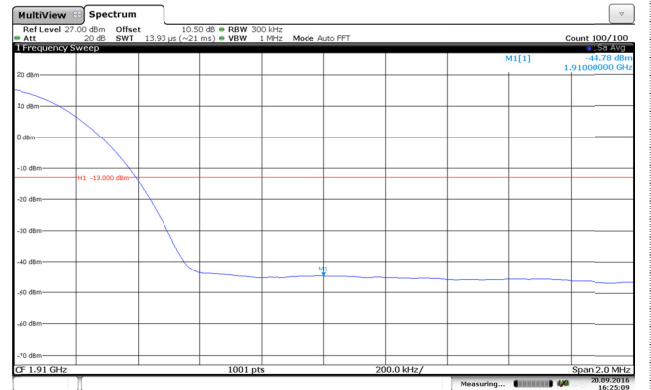

Channel High-Full RB#

LTE Band 2-15MHz-16QAM

Channel Low-1RB#

Channel High-1RB#

Channel Low-Full RB#

Channel High-Full RB#

LTE Band 2-20MHz-QPSK

Channel Low-1RB#

Channel High-1RB#

Channel Low-Full RB#

Channel High-Full RB#

LTE Band 2-20MHz-16QAM

Channel Low-1RB#

Channel High-1RB#

Channel Low-Full RB#

Channel High-Full RB#

LTE Band 4-1.4MHz-QPSK

Channel Low-1RB#

Channel High-1RB#

Channel Low-Full RB#

Channel High-Full RB#

LTE Band 4-1.4MHz-16QAM

Channel Low-1RB#

Channel High-1RB#