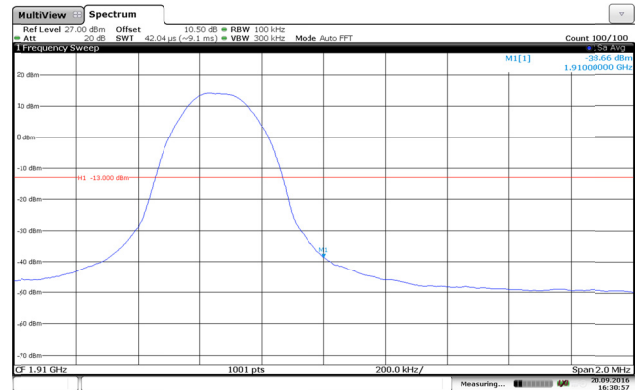

LTE Band 2-5MHz-QPSK

Channel Low-1RB#

Channel High-1RB#

Channel Low-Full RB#

Channel High-Full RB#

LTE Band 2-5MHz-16QAM

Channel Low-1RB#

Channel High-1RB#

Channel Low-Full RB#

Channel High-Full RB#

LTE Band 2-10MHz-QPSK

Channel Low-1RB#

Channel High-1RB#

Channel Low-Full RB#

Channel High-Full RB#

LTE Band 2-10MHz-16QAM