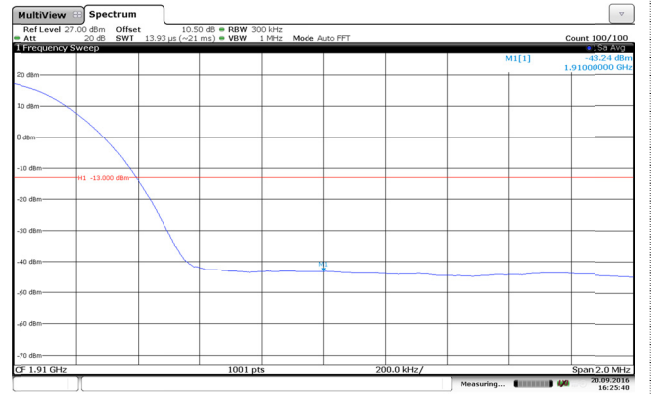

Channel Low-1RB#

Channel High-1RB#

Channel Low-Full RB#

Channel High-Full RB#

LTE Band 2-15MHz-QPSK

Channel Low-1RB#

Channel High-1RB#

Channel Low-Full RB#

Channel High-Full RB#

LTE Band 2-15MHz-16QAM

Channel Low-1RB#

Channel High-1RB#

Channel Low-Full RB#

Channel High-Full RB#

LTE Band 2-20MHz-QPSK

Channel Low-1RB#

Channel High-1RB#

Channel Low-Full RB#

Channel High-Full RB#

LTE Band 2-20MHz-16QAM

Channel Low-1RB#

Channel High-1RB#

Channel Low-Full RB#

Channel High-Full RB#