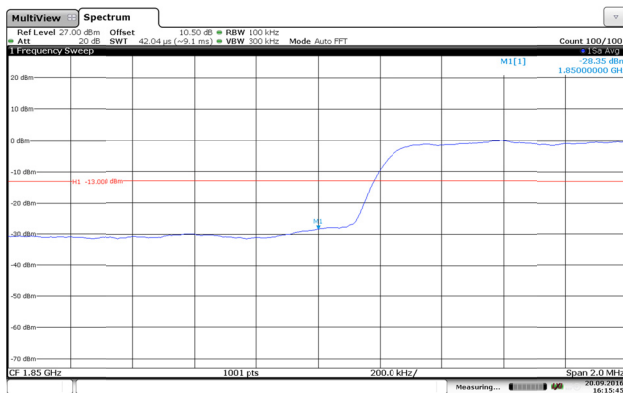

LTE Band 2-5MHz-QPSK

Channel Low-1RB#

Channel High-1RB#

Channel Low-Full RB#

Channel High-Full RB#

LTE Band 2-5MHz-16QAM

Channel Low-1RB#

Channel High-1RB#

Channel Low-Full RB#

Channel High-Full RB#

LTE Band 2-10MHz-QPSK

Channel Low-1RB#

Channel High-1RB#

Channel Low-Full RB#

Channel High-Full RB#

LTE Band 2-10MHz-16QAM

Channel Low-1RB#

Channel High-1RB#

Channel Low-Full RB#

Channel High-Full RB#

LTE Band 2-15MHz-QPSK

Channel Low-1RB#

Channel High-1RB#

Channel Low-Full RB#