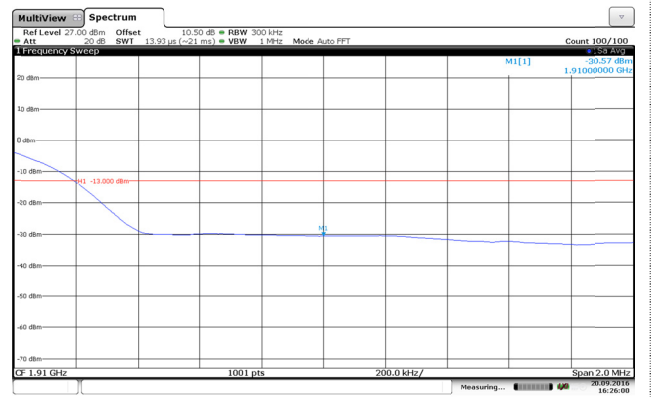

Channel Low-1RB#

Channel High-1RB#

Channel Low-Full RB#

Channel High-Full RB#

LTE Band 2-15MHz-QPSK

Channel Low-1RB#

Channel High-1RB#

Channel Low-Full RB#

Channel High-Full RB#

LTE Band 2-15MHz-16QAM

Channel Low-1RB#

Channel High-1RB#

Channel Low-Full RB#

Channel High-Full RB#

LTE Band 2-20MHz-QPSK

Channel Low-1RB#

Channel High-1RB#

Channel Low-Full RB#

Channel High-Full RB#

LTE Band 2-20MHz-16QAM

Channel Low-1RB#

Channel High-1RB#

Channel Low-Full RB#

Channel High-Full RB#