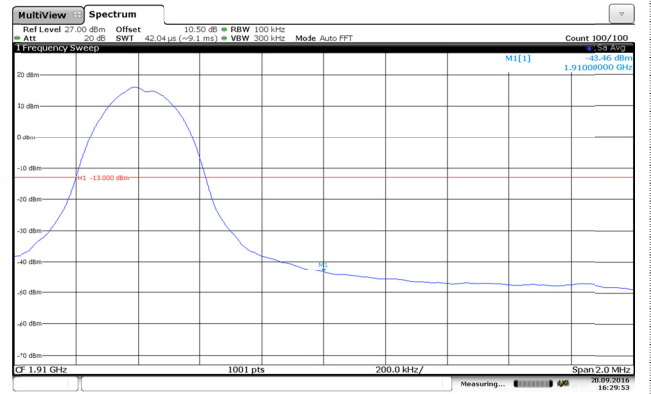

LTE Band 2-5MHz-QPSK

Channel Low-1RB#

Channel High-1RB#

Channel Low-Full RB#

Channel High-Full RB#

LTE Band 2-5MHz-16QAM

Channel Low-1RB#

Channel High-1RB#

Channel Low-Full RB#

Channel High-Full RB#

LTE Band 2-10MHz-QPSK

Channel Low-1RB#

Channel High-1RB#

Channel Low-Full RB#

Channel High-Full RB#

LTE Band 2-10MHz-16QAM

Channel Low-1RB#

Channel High-1RB#

Channel Low-Full RB#

Channel High-Full RB#

LTE Band 2-15MHz-QPSK

Channel Low-1RB#

Channel High-1RB#

Channel Low-Full RB#