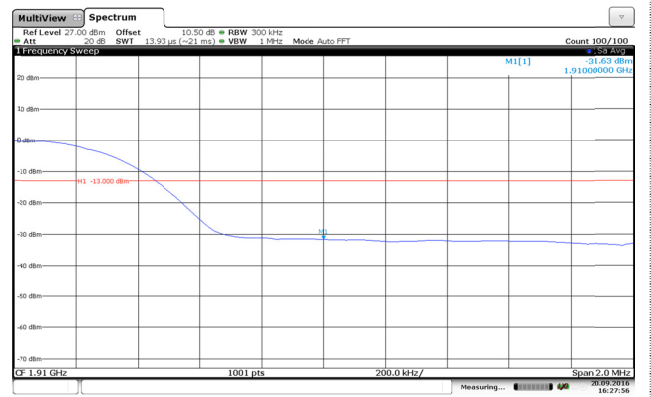

Channel Low-1RB#

Channel High-1RB#

Channel Low-Full RB#

Channel High-Full RB#

LTE Band 2-15MHz-QPSK

Channel Low-1RB#

Channel High-1RB#

Channel Low-Full RB#

Channel High-Full RB#

LTE Band 2-15MHz-16QAM

Channel Low-1RB#

Channel High-1RB#

Channel Low-Full RB#

Channel High-Full RB#

LTE Band 2-20MHz-QPSK

Channel Low-1RB#

Channel High-1RB#

Channel Low-Full RB#

Channel High-Full RB#

LTE Band 2-20MHz-16QAM

Channel Low-1RB#

Channel High-1RB#

Channel Low-Full RB#

Channel High-Full RB#