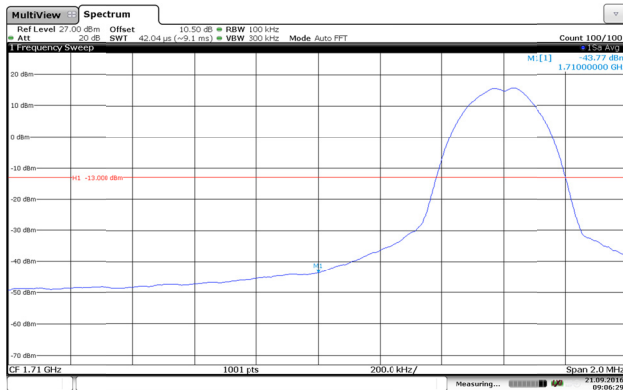

Channel Low-1RB#

Channel High-1RB#

Channel Low-Full RB#

Channel High-Full RB#

LTE Band 4-5MHz-QPSK

Channel Low-1RB#

Channel High-1RB#

Channel Low-Full RB#

Channel High-Full RB#

LTE Band 4-5MHz-16QAM

Channel Low-1RB#

Channel High-1RB#

Channel Low-Full RB#

Channel High-Full RB#

LTE Band 4-10MHz-QPSK

Channel Low-1RB#

Channel High-1RB#

Channel Low-Full RB#

Channel High-Full RB#

LTE Band 4-10MHz-16QAM

Channel Low-1RB#

Channel High-1RB#

Channel Low-Full RB#

Channel High-Full RB#