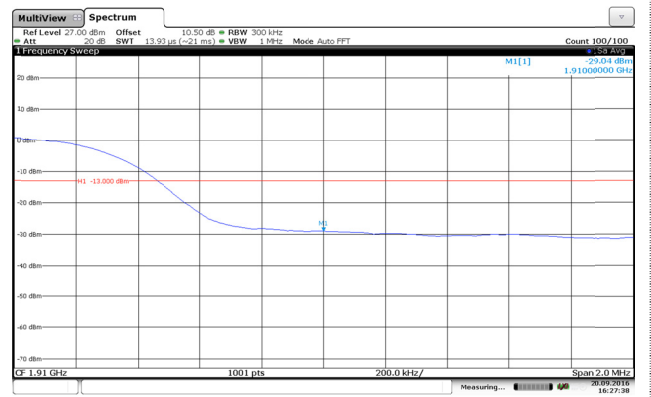

Channel Low-Full RB#

Channel High-Full RB#

LTE Band 2-10MHz-QPSK

Channel Low-1RB#

Channel High-1RB#

Channel Low-Full RB#

Channel High-Full RB#

LTE Band 2-10MHz-16QAM

Channel Low-1RB#

Channel High-1RB#

Channel Low-Full RB#

Channel High-Full RB#

LTE Band 2-15MHz-QPSK

Channel Low-1RB#

Channel High-1RB#

Channel Low-Full RB#

Channel High-Full RB#

LTE Band 2-15MHz-16QAM

Channel Low-1RB#

Channel High-1RB#

Channel Low-Full RB#

Channel High-Full RB#

LTE Band 2-20MHz-QPSK

Channel Low-1RB#