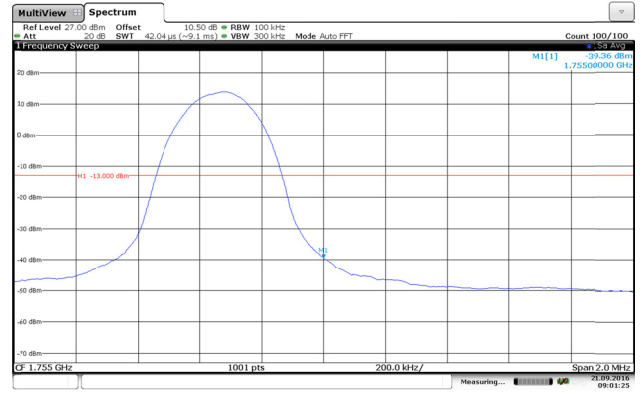

Channel Low-1RB#

Channel High-1RB#

Channel Low-Full RB#

Channel High-Full RB#

LTE Band 4-5MHz-QPSK

Channel Low-1RB#

Channel High-1RB#

Channel Low-Full RB#

Channel High-Full RB#

LTE Band 4-5MHz-16QAM

Channel Low-1RB#

Channel High-1RB#

Channel Low-Full RB#

Channel High-Full RB#

LTE Band 4-10MHz-QPSK

Channel Low-1RB#