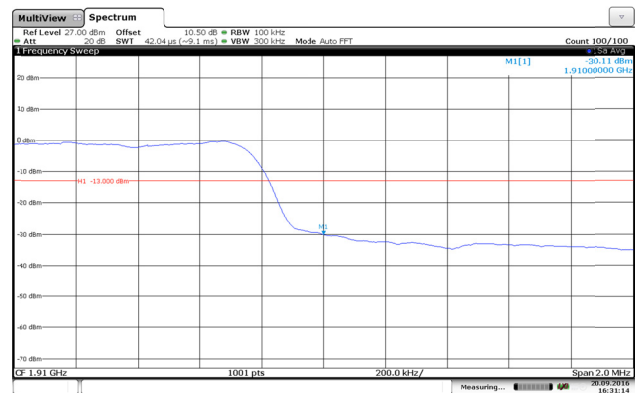

LTE Band 2-5MHz-QPSK

Channel Low-1RB#

Channel High-1RB#

Channel Low-Full RB#

Channel High-Full RB#

LTE Band 2-5MHz-16QAM

Channel Low-1RB#

Channel High-1RB#

Channel Low-Full RB#

Channel High-Full RB#

LTE Band 2-10MHz-QPSK

Channel Low-1RB#

Channel High-1RB#

Channel Low-Full RB#

Channel High-Full RB#

LTE Band 2-10MHz-16QAM

Channel Low-1RB#

Channel High-1RB#

Channel Low-Full RB#

Channel High-Full RB#

LTE Band 2-15MHz-QPSK

Channel Low-1RB#

Channel High-1RB#

Channel Low-Full RB#