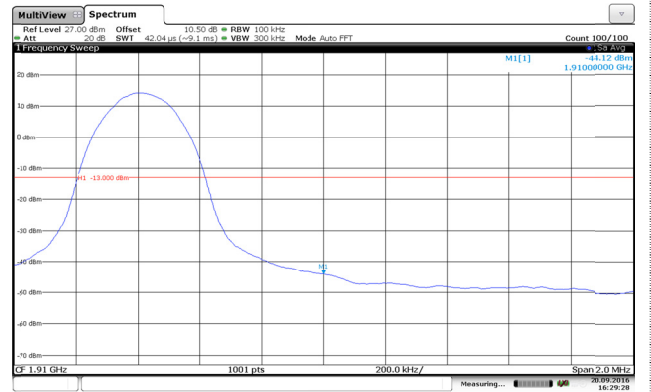

LTE Band 2-5MHz-QPSK

Channel Low-1RB#

Channel High-1RB#

Channel Low-Full RB#

Channel High-Full RB#

LTE Band 2-5MHz-16QAM

Channel Low-1RB#

Channel High-1RB#

Channel Low-Full RB#

Channel High-Full RB#

LTE Band 2-10MHz-QPSK

Channel Low-1RB#

Channel High-1RB#

Channel Low-Full RB#

Channel High-Full RB#

LTE Band 2-10MHz-16QAM

Channel Low-1RB#

Channel High-1RB#

Channel Low-Full RB#

Channel High-Full RB#

LTE Band 2-15MHz-QPSK

Channel Low-1RB#

Channel High-1RB#

Channel Low-Full RB#