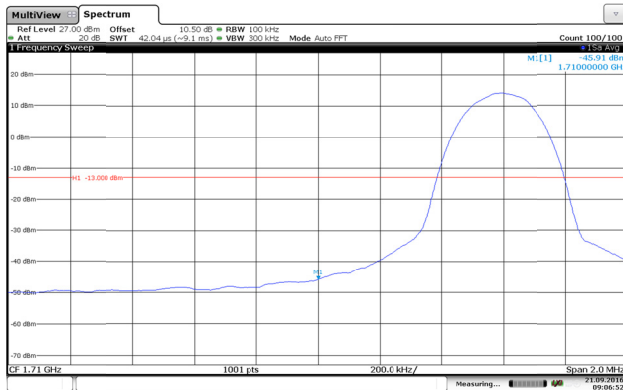

Channel High-Full RB#

LTE Band 4-5MHz-16QAM

Channel Low-1RB#

Channel High-1RB#

Channel Low-Full RB#

Channel High-Full RB#

LTE Band 4-10MHz-QPSK

Channel Low-1RB#

Channel High-1RB#

Channel Low-Full RB#

Channel High-Full RB#

LTE Band 4-10MHz-16QAM

Channel Low-1RB#

Channel High-1RB#

Channel Low-Full RB#

Channel High-Full RB#