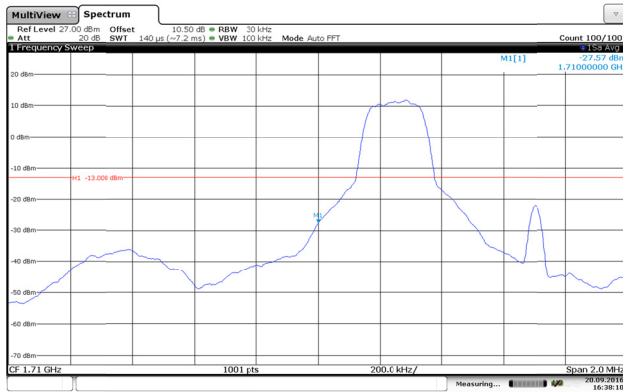

Channel High-Full RB#

LTE Band 2-15MHz-16QAM

Channel Low-1RB#

Channel High-1RB#

Channel Low-Full RB#

Channel High-Full RB#

LTE Band 2-20MHz-QPSK

Channel Low-1RB#

Channel High-1RB#

Channel Low-Full RB#

Channel High-Full RB#

LTE Band 2-20MHz-16QAM

Channel Low-1RB#

Channel High-1RB#

Channel Low-Full RB#

Channel High-Full RB#

LTE Band 4-1.4MHz-QPSK

Channel Low-1RB#

Channel High-1RB#

Channel Low-Full RB#

Channel High-Full RB#

LTE Band 4-1.4MHz-16QAM

Channel Low-1RB#

Channel High-1RB#