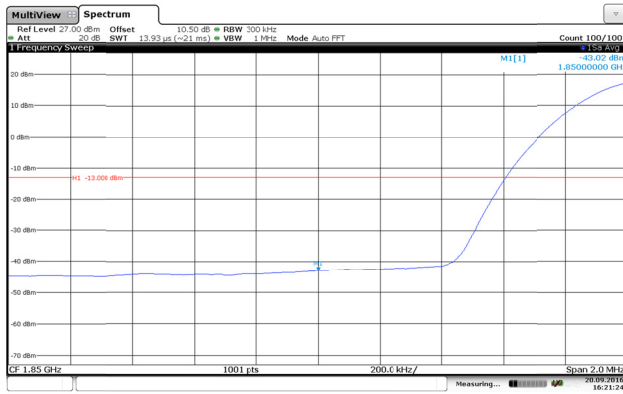

Channel Low-1RB#

Channel High-1RB#

Channel Low-Full RB#

Channel High-Full RB#

LTE Band 2-15MHz-QPSK

Channel Low-1RB#

Channel High-1RB#

Channel Low-Full RB#

Channel High-Full RB#

LTE Band 2-15MHz-16QAM

Channel Low-1RB#

Channel High-1RB#

Channel Low-Full RB#

Channel High-Full RB#

LTE Band 2-20MHz-QPSK

Channel Low-1RB#

Channel High-1RB#

Channel Low-Full RB#

Channel High-Full RB#

LTE Band 2-20MHz-16QAM

Channel Low-1RB#

Channel High-1RB#

Channel Low-Full RB#

Channel High-Full RB#