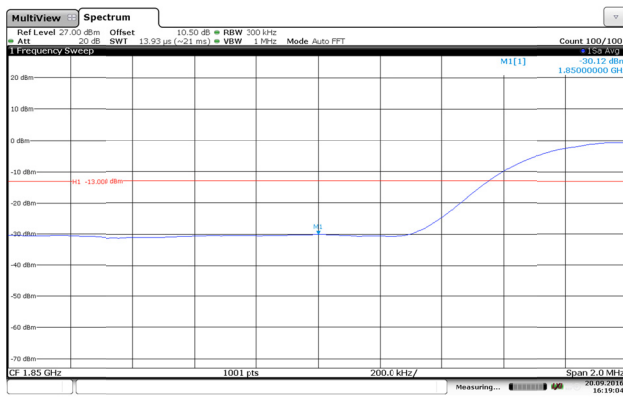

Channel Low-1RB#

Channel High-1RB#

Channel Low-Full RB#

Channel High-Full RB#

LTE Band 2-15MHz-QPSK

Channel Low-1RB#

Channel High-1RB#

Channel Low-Full RB#

Channel High-Full RB#

LTE Band 2-15MHz-16QAM

Channel Low-1RB#

Channel High-1RB#

Channel Low-Full RB#

Channel High-Full RB#

LTE Band 2-20MHz-QPSK

Channel Low-1RB#

Channel High-1RB#

Channel Low-Full RB#

Channel High-Full RB#

LTE Band 2-20MHz-16QAM

Channel Low-1RB#

Channel High-1RB#

Channel Low-Full RB#

Channel High-Full RB#