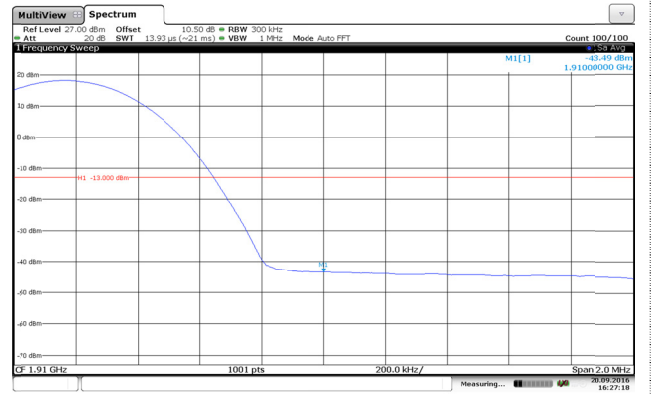

Channel Low-Full RB#

Channel High-Full RB#

LTE Band 2-10MHz-QPSK

Channel Low-1RB#

Channel High-1RB#

Channel Low-Full RB#

Channel High-Full RB#

LTE Band 2-10MHz-16QAM

Channel Low-1RB#

Channel High-1RB#

Channel Low-Full RB#

Channel High-Full RB#

LTE Band 2-15MHz-QPSK

Channel Low-1RB#

Channel High-1RB#

Channel Low-Full RB#

Channel High-Full RB#

LTE Band 2-15MHz-16QAM

Channel Low-1RB#

Channel High-1RB#

Channel Low-Full RB#

Channel High-Full RB#

LTE Band 2-20MHz-QPSK

Channel Low-1RB#