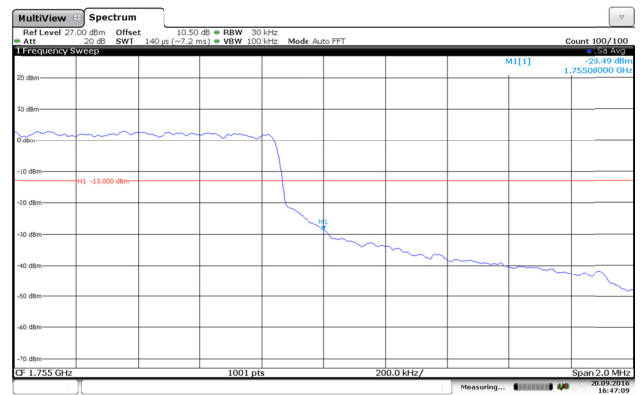

Channel High-1RB#

Channel Low-Full RB#

Channel High-Full RB#

LTE Band 2-20MHz-16QAM

Channel Low-1RB#

Channel High-1RB#

Channel Low-Full RB#

Channel High-Full RB#

LTE Band 4-1.4MHz-QPSK

Channel Low-1RB#

Channel High-1RB#

Channel Low-Full RB#

Channel High-Full RB#

LTE Band 4-1.4MHz-16QAM

Channel Low-1RB#

Channel High-1RB#

Channel Low-Full RB#

Channel High-Full RB#

LTE Band 4-3MHz-QPSK

Channel Low-1RB#

Channel High-1RB#

Channel Low-Full RB#

Channel High-Full RB#

LTE Band 4-3MHz-16QAM