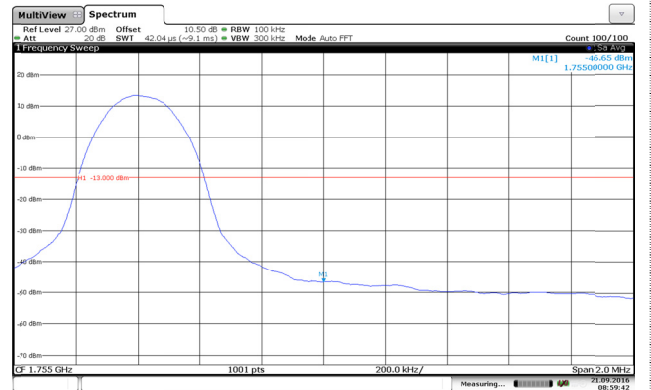

Channel High-Full RB#

LTE Band 4-5MHz-16QAM

Channel Low-1RB#

Channel High-1RB#

Channel Low-Full RB#

Channel High-Full RB#

LTE Band 4-10MHz-QPSK

Channel Low-1RB#

Channel High-1RB#

Channel Low-Full RB#

Channel High-Full RB#

LTE Band 4-10MHz-16QAM

Channel Low-1RB#

Channel High-1RB#

Channel Low-Full RB#

Channel High-Full RB#