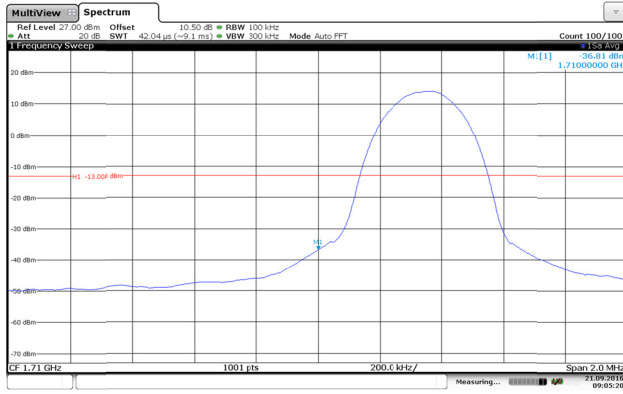

Channel Low-Full RB#

Channel High-Full RB#

LTE Band 4-3MHz-QPSK

Channel Low-1RB#

Channel High-1RB#

Channel Low-Full RB#

Channel High-Full RB#

LTE Band 4-3MHz-16QAM

Channel Low-1RB#

Channel High-1RB#

Channel Low-Full RB#

Channel High-Full RB#

LTE Band 4-5MHz-QPSK

Channel Low-1RB#

Channel High-1RB#

Channel Low-Full RB#

Channel High-Full RB#

LTE Band 4-5MHz-16QAM

Channel Low-1RB#

Channel High-1RB#

Channel Low-Full RB#

Channel High-Full RB#

LTE Band 4-10MHz-QPSK

Channel Low-1RB#