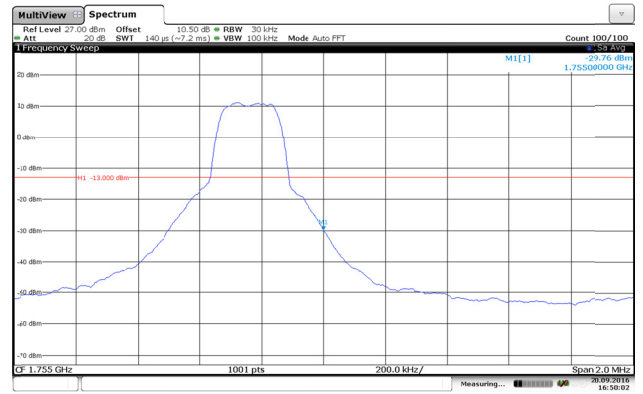

Channel Low-Full RB#

Channel High-Full RB#

LTE Band 4-3MHz-QPSK

Channel Low-1RB#

Channel High-1RB#

Channel Low-Full RB#

Channel High-Full RB#

LTE Band 4-3MHz-16QAM

Channel Low-1RB#

Channel High-1RB#

Channel Low-Full RB#

Channel High-Full RB#

LTE Band 4-5MHz-QPSK

Channel Low-1RB#

Channel High-1RB#

Channel Low-Full RB#