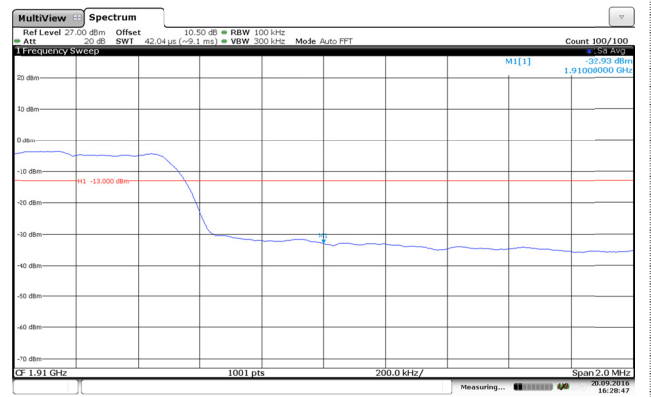

LTE Band 2-5MHz-QPSK

Channel Low-1RB#

Channel High-1RB#

Channel Low-Full RB#

Channel High-Full RB#

LTE Band 2-5MHz-16QAM

Channel Low-1RB#

Channel High-1RB#

Channel Low-Full RB#

Channel High-Full RB#

LTE Band 2-10MHz-QPSK

Channel Low-1RB#

Channel High-1RB#

Channel Low-Full RB#

Channel High-Full RB#

LTE Band 2-10MHz-16QAM

Channel Low-1RB#

Channel High-1RB#

Channel Low-Full RB#

Channel High-Full RB#

LTE Band 2-15MHz-QPSK

Channel Low-1RB#

Channel High-1RB#

Channel Low-Full RB#

Channel High-Full RB#

LTE Band 2-15MHz-16QAM

Channel Low-1RB#

Channel High-1RB#

Channel Low-Full RB#

Channel High-Full RB#

LTE Band 2-20MHz-QPSK

Channel Low-1RB#