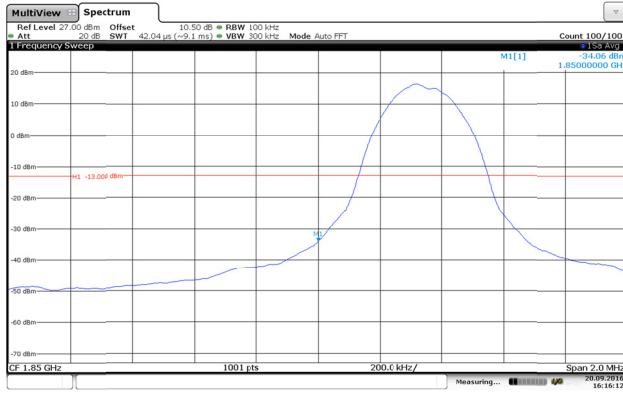

LTE Band 2-5MHz-QPSK

Channel Low-1RB#

Channel High-1RB#

Channel Low-Full RB#

Channel High-Full RB#

LTE Band 2-5MHz-16QAM

Channel Low-1RB#

Channel High-1RB#

Channel Low-Full RB#

Channel High-Full RB#

LTE Band 2-10MHz-QPSK

Channel Low-1RB#

Channel High-1RB#

Channel Low-Full RB#

Channel High-Full RB#

LTE Band 2-10MHz-16QAM

Channel Low-1RB#

Channel High-1RB#

Channel Low-Full RB#

Channel High-Full RB#

LTE Band 2-15MHz-QPSK

Channel Low-1RB#

Channel High-1RB#

Channel Low-Full RB#