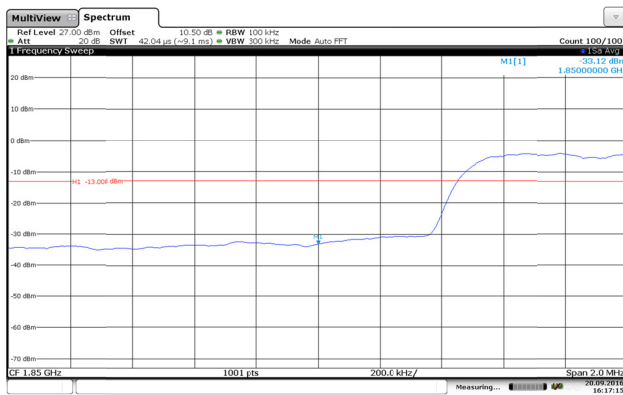

LTE Band 2-5MHz-QPSK

Channel Low-1RB#

Channel High-1RB#

Channel Low-Full RB#

Channel High-Full RB#

LTE Band 2-5MHz-16QAM

Channel Low-1RB#

Channel High-1RB#

Channel Low-Full RB#

Channel High-Full RB#

LTE Band 2-10MHz-QPSK

Channel Low-1RB#

Channel High-1RB#

Channel Low-Full RB#

Channel High-Full RB#

LTE Band 2-10MHz-16QAM

Channel Low-1RB#

Channel High-1RB#

Channel Low-Full RB#

Channel High-Full RB#

LTE Band 2-15MHz-QPSK

Channel Low-1RB#

Channel High-1RB#

Channel Low-Full RB#

Channel High-Full RB#

LTE Band 2-15MHz-16QAM

Channel Low-1RB#

Channel High-1RB#

Channel Low-Full RB#

Channel High-Full RB#

LTE Band 2-20MHz-QPSK

Channel Low-1RB#