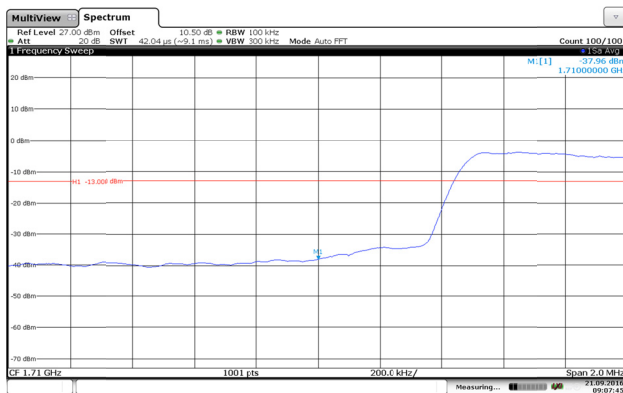

Channel Low-1RB#

Channel High-1RB#

Channel Low-Full RB#

Channel High-Full RB#

LTE Band 4-5MHz-QPSK

Channel Low-1RB#

Channel High-1RB#

Channel Low-Full RB#

Channel High-Full RB#

LTE Band 4-5MHz-16QAM

Channel Low-1RB#

Channel High-1RB#

Channel Low-Full RB#

Channel High-Full RB#

LTE Band 4-10MHz-QPSK

Channel Low-1RB#

Channel High-1RB#

Channel Low-Full RB#

Channel High-Full RB#

LTE Band 4-10MHz-16QAM

Channel Low-1RB#

Channel High-1RB#

Channel Low-Full RB#

Channel High-Full RB#