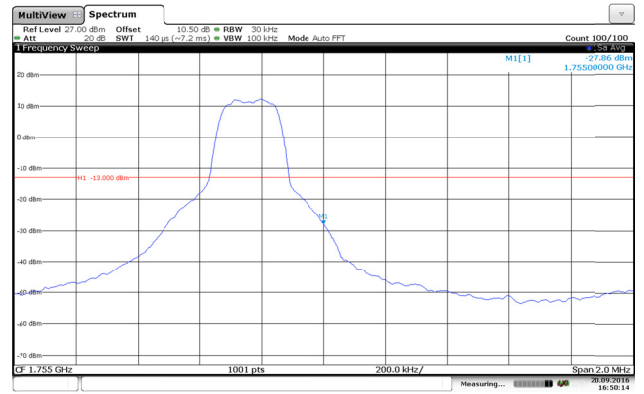

LTE Band 4-1.4MHz-QPSK

Channel Low-1RB#

Channel High-1RB#

Channel Low-Full RB#

Channel High-Full RB#

LTE Band 4-1.4MHz-16QAM

Channel Low-1RB#

Channel High-1RB#

Channel Low-Full RB#

Channel High-Full RB#

LTE Band 4-3MHz-QPSK

Channel Low-1RB#

Channel High-1RB#

Channel Low-Full RB#

Channel High-Full RB#

LTE Band 4-3MHz-16QAM

Channel Low-1RB#

Channel High-1RB#

Channel Low-Full RB#

Channel High-Full RB#

LTE Band 4-5MHz-QPSK

Channel Low-1RB#

Channel High-1RB#

Channel Low-Full RB#