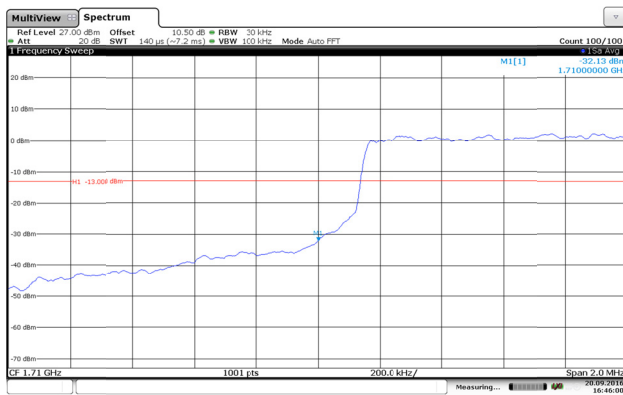

Channel High-1RB#

Channel Low-Full RB#

Channel High-Full RB#

LTE Band 2-20MHz-16QAM

Channel Low-1RB#

Channel High-1RB#

Channel Low-Full RB#

Channel High-Full RB#

LTE Band 4-1.4MHz-QPSK

Channel Low-1RB#

Channel High-1RB#

Channel Low-Full RB#

Channel High-Full RB#

LTE Band 4-1.4MHz-16QAM

Channel Low-1RB#

Channel High-1RB#

Channel Low-Full RB#

Channel High-Full RB#

LTE Band 4-3MHz-QPSK

Channel Low-1RB#

Channel High-1RB#

Channel Low-Full RB#

Channel High-Full RB#

LTE Band 4-3MHz-16QAM