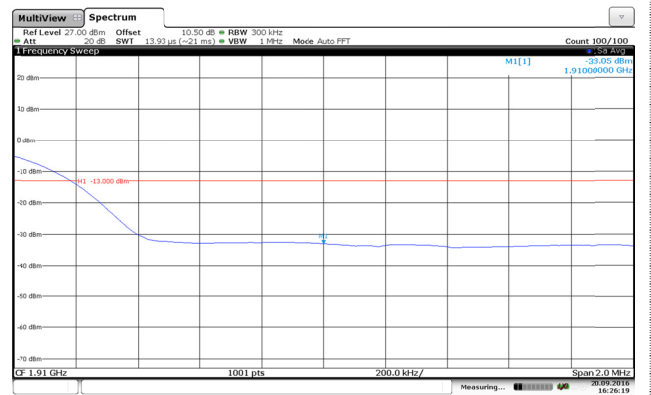

Channel High-Full RB#

LTE Band 2-15MHz-16QAM

Channel Low-1RB#

Channel High-1RB#

Channel Low-Full RB#

Channel High-Full RB#

LTE Band 2-20MHz-QPSK

Channel Low-1RB#

Channel High-1RB#

Channel Low-Full RB#

Channel High-Full RB#

LTE Band 2-20MHz-16QAM

Channel Low-1RB#

Channel High-1RB#

Channel Low-Full RB#

Channel High-Full RB#

LTE Band 4-1.4MHz-QPSK

Channel Low-1RB#

Channel High-1RB#

Channel Low-Full RB#

Channel High-Full RB#

LTE Band 4-1.4MHz-16QAM

Channel Low-1RB#

Channel High-1RB#