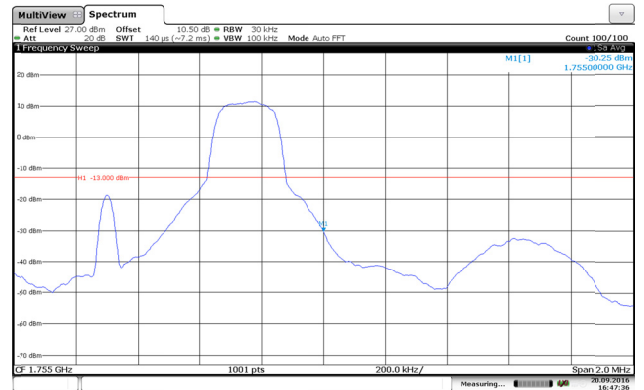

Channel High-1RB#

Channel Low-Full RB#

Channel High-Full RB#

LTE Band 2-20MHz-16QAM

Channel Low-1RB#

Channel High-1RB#

Channel Low-Full RB#

Channel High-Full RB#

LTE Band 4-1.4MHz-QPSK

Channel Low-1RB#

Channel High-1RB#

Channel Low-Full RB#

Channel High-Full RB#

LTE Band 4-1.4MHz-16QAM

Channel Low-1RB#

Channel High-1RB#

Channel Low-Full RB#

Channel High-Full RB#

LTE Band 4-3MHz-QPSK

Channel Low-1RB#

Channel High-1RB#

Channel Low-Full RB#

Channel High-Full RB#

LTE Band 4-3MHz-16QAM