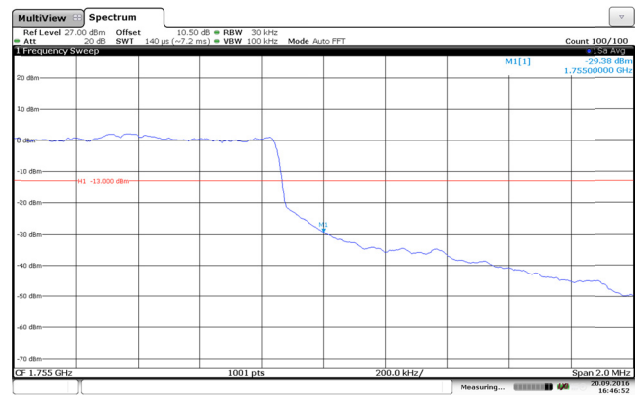

Channel High-1RB#

Channel Low-Full RB#

Channel High-Full RB#

LTE Band 2-20MHz-16QAM

Channel Low-1RB#

Channel High-1RB#

Channel Low-Full RB#

Channel High-Full RB#

LTE Band 4-1.4MHz-QPSK

Channel Low-1RB#

Channel High-1RB#

Channel Low-Full RB#

Channel High-Full RB#

LTE Band 4-1.4MHz-16QAM

Channel Low-1RB#

Channel High-1RB#

Channel Low-Full RB#

Channel High-Full RB#

LTE Band 4-3MHz-QPSK

Channel Low-1RB#

Channel High-1RB#

Channel Low-Full RB#

Channel High-Full RB#

LTE Band 4-3MHz-16QAM