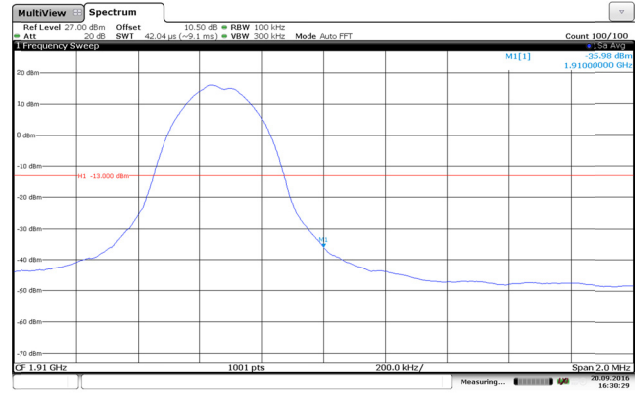

LTE Band 2-5MHz-QPSK

Channel Low-1RB#

Channel High-1RB#

Channel Low-Full RB#

Channel High-Full RB#

LTE Band 2-5MHz-16QAM

Channel Low-1RB#

Channel High-1RB#

Channel Low-Full RB#

Channel High-Full RB#

LTE Band 2-10MHz-QPSK

Channel Low-1RB#

Channel High-1RB#

Channel Low-Full RB#

Channel High-Full RB#

LTE Band 2-10MHz-16QAM