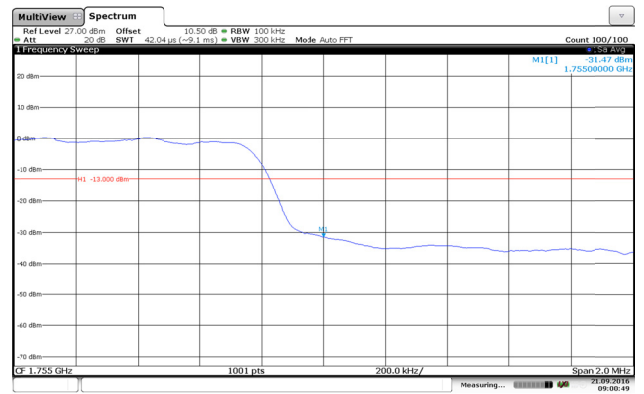

Channel Low-1RB#

Channel High-1RB#

Channel Low-Full RB#

Channel High-Full RB#

LTE Band 4-5MHz-QPSK

Channel Low-1RB#

Channel High-1RB#

Channel Low-Full RB#

Channel High-Full RB#

LTE Band 4-5MHz-16QAM

Channel Low-1RB#

Channel High-1RB#

Channel Low-Full RB#

Channel High-Full RB#

LTE Band 4-10MHz-QPSK

Channel Low-1RB#

Channel High-1RB#

Channel Low-Full RB#

Channel High-Full RB#

LTE Band 4-10MHz-16QAM

Channel Low-1RB#

Channel High-1RB#

Channel Low-Full RB#

Channel High-Full RB#