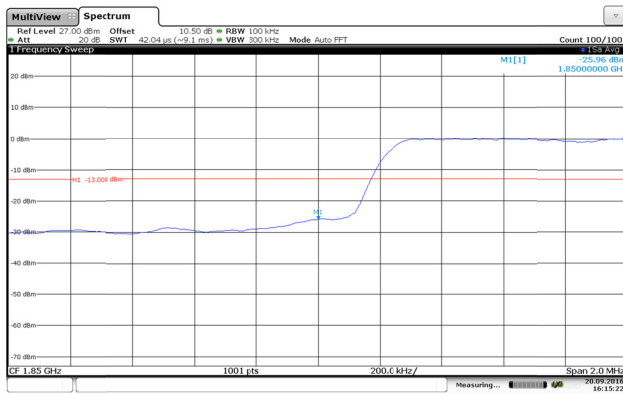

LTE Band 2-5MHz-QPSK

Channel Low-1RB#

Channel High-1RB#

Channel Low-Full RB#

Channel High-Full RB#

LTE Band 2-5MHz-16QAM

Channel Low-1RB#

Channel High-1RB#

Channel Low-Full RB#

Channel High-Full RB#

LTE Band 2-10MHz-QPSK

Channel Low-1RB#

Channel High-1RB#

Channel Low-Full RB#

Channel High-Full RB#

LTE Band 2-10MHz-16QAM

Channel Low-1RB#

Channel High-1RB#

Channel Low-Full RB#

Channel High-Full RB#

LTE Band 2-15MHz-QPSK

Channel Low-1RB#

Channel High-1RB#

Channel Low-Full RB#