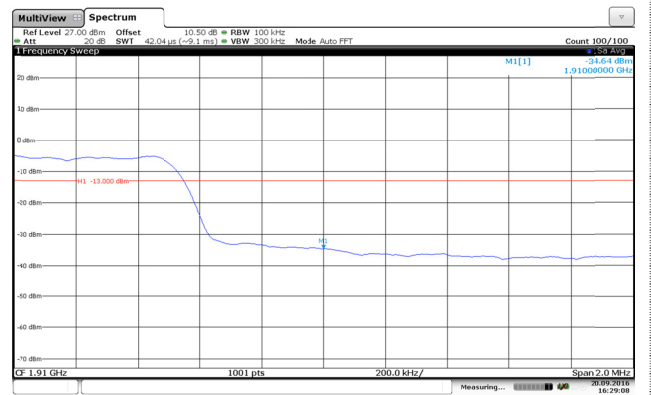

LTE Band 2-5MHz-QPSK

Channel Low-1RB#

Channel High-1RB#

Channel Low-Full RB#

Channel High-Full RB#

LTE Band 2-5MHz-16QAM

Channel Low-1RB#

Channel High-1RB#

Channel Low-Full RB#

Channel High-Full RB#

LTE Band 2-10MHz-QPSK

Channel Low-1RB#

Channel High-1RB#

Channel Low-Full RB#

Channel High-Full RB#

LTE Band 2-10MHz-16QAM

Channel Low-1RB#

Channel High-1RB#

Channel Low-Full RB#

Channel High-Full RB#

LTE Band 2-15MHz-QPSK

Channel Low-1RB#

Channel High-1RB#

Channel Low-Full RB#

Channel High-Full RB#

LTE Band 2-15MHz-16QAM

Channel Low-1RB#

Channel High-1RB#

Channel Low-Full RB#

Channel High-Full RB#

LTE Band 2-20MHz-QPSK

Channel Low-1RB#