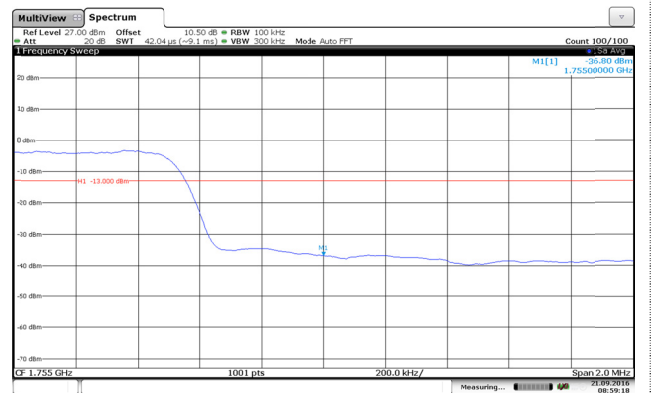

Channel High-Full RB#

LTE Band 4-5MHz-16QAM

Channel Low-1RB#

Channel High-1RB#

Channel Low-Full RB#

Channel High-Full RB#

LTE Band 4-10MHz-QPSK

Channel Low-1RB#

Channel High-1RB#

Channel Low-Full RB#

Channel High-Full RB#

LTE Band 4-10MHz-16QAM

Channel Low-1RB#

Channel High-1RB#

Channel Low-Full RB#

Channel High-Full RB#