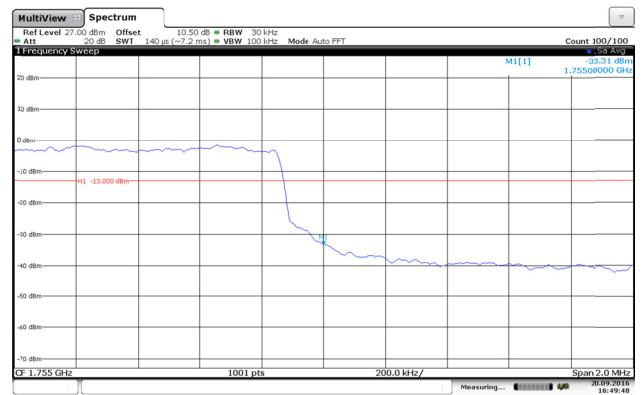

LTE Band 4-1.4MHz-QPSK

Channel Low-1RB#

Channel High-1RB#

Channel Low-Full RB#

Channel High-Full RB#

LTE Band 4-1.4MHz-16QAM

Channel Low-1RB#

Channel High-1RB#

Channel Low-Full RB#

Channel High-Full RB#

LTE Band 4-3MHz-QPSK

Channel Low-1RB#

Channel High-1RB#

Channel Low-Full RB#

Channel High-Full RB#

LTE Band 4-3MHz-16QAM

Channel Low-1RB#

Channel High-1RB#

Channel Low-Full RB#

Channel High-Full RB#

LTE Band 4-5MHz-QPSK

Channel Low-1RB#

Channel High-1RB#

Channel Low-Full RB#