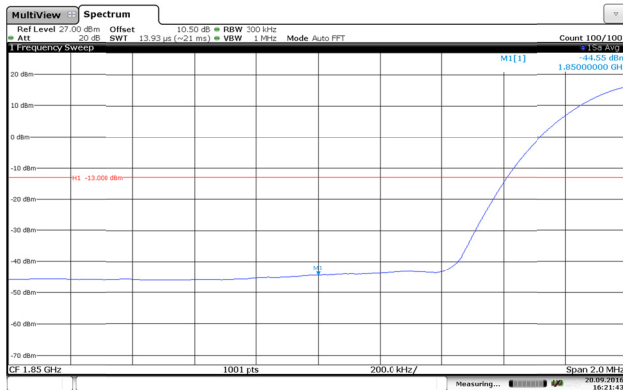

Channel High-Full RB#

LTE Band 2-15MHz-16QAM

Channel Low-1RB#

Channel High-1RB#

Channel Low-Full RB#

Channel High-Full RB#

LTE Band 2-20MHz-QPSK

Channel Low-1RB#

Channel High-1RB#

Channel Low-Full RB#

Channel High-Full RB#

LTE Band 2-20MHz-16QAM

Channel Low-1RB#

Channel High-1RB#

Channel Low-Full RB#

Channel High-Full RB#

LTE Band 4-1.4MHz-QPSK

Channel Low-1RB#

Channel High-1RB#

Channel Low-Full RB#

Channel High-Full RB#

LTE Band 4-1.4MHz-16QAM

Channel Low-1RB#

Channel High-1RB#