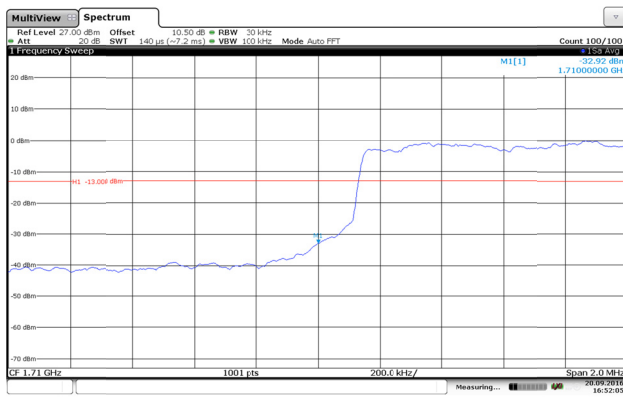

LTE Band 4-1.4MHz-QPSK

Channel Low-1RB#

Channel High-1RB#

Channel Low-Full RB#

Channel High-Full RB#

LTE Band 4-1.4MHz-16QAM

Channel Low-1RB#

Channel High-1RB#

Channel Low-Full RB#

Channel High-Full RB#

LTE Band 4-3MHz-QPSK

Channel Low-1RB#

Channel High-1RB#

Channel Low-Full RB#

Channel High-Full RB#

LTE Band 4-3MHz-16QAM

Channel Low-1RB#

Channel High-1RB#

Channel Low-Full RB#

Channel High-Full RB#

LTE Band 4-5MHz-QPSK

Channel Low-1RB#

Channel High-1RB#

Channel Low-Full RB#