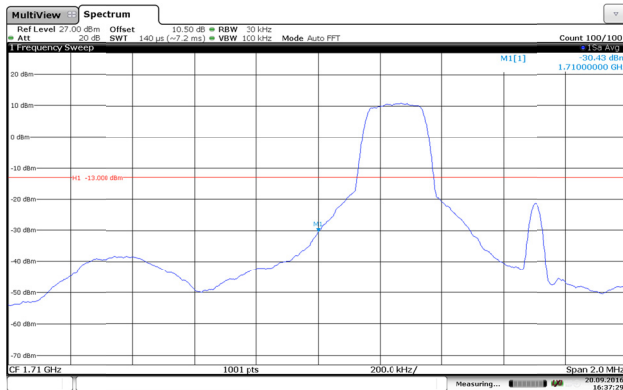

Channel High-1RB#

Channel Low-Full RB#

Channel High-Full RB#

LTE Band 2-20MHz-16QAM

Channel Low-1RB#

Channel High-1RB#

Channel Low-Full RB#

Channel High-Full RB#

LTE Band 4-1.4MHz-QPSK

Channel Low-1RB#

Channel High-1RB#

Channel Low-Full RB#

Channel High-Full RB#

LTE Band 4-1.4MHz-16QAM

Channel Low-1RB#

Channel High-1RB#

Channel Low-Full RB#

Channel High-Full RB#

LTE Band 4-3MHz-QPSK

Channel Low-1RB#

Channel High-1RB#

Channel Low-Full RB#

Channel High-Full RB#

LTE Band 4-3MHz-16QAM