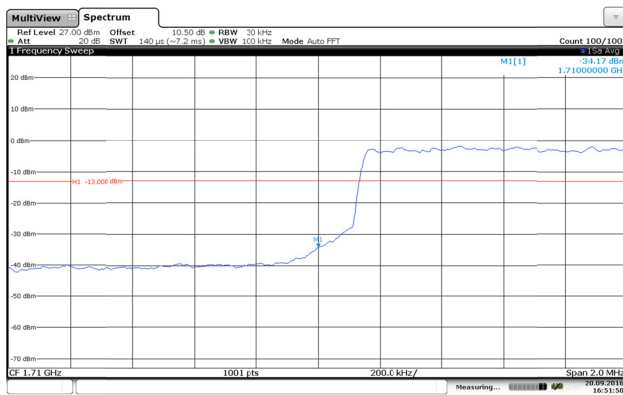

LTE Band 4-1.4MHz-QPSK

Channel Low-1RB#

Channel High-1RB#

Channel Low-Full RB#

Channel High-Full RB#

LTE Band 4-1.4MHz-16QAM

Channel Low-1RB#

Channel High-1RB#

Channel Low-Full RB#

Channel High-Full RB#

LTE Band 4-3MHz-QPSK

Channel Low-1RB#

Channel High-1RB#

Channel Low-Full RB#

Channel High-Full RB#

LTE Band 4-3MHz-16QAM

Channel Low-1RB#

Channel High-1RB#

Channel Low-Full RB#

Channel High-Full RB#

LTE Band 4-5MHz-QPSK

Channel Low-1RB#

Channel High-1RB#

Channel Low-Full RB#