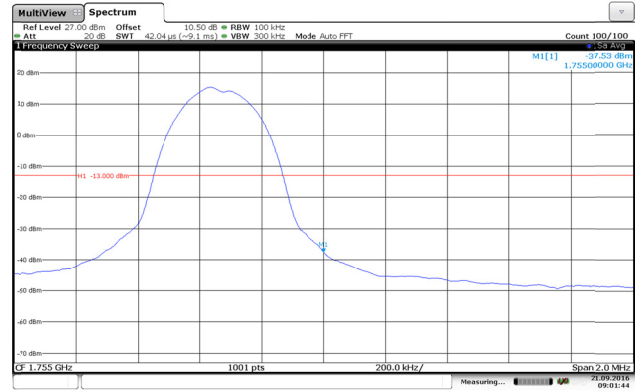

Channel Low-1RB#

Channel High-1RB#

Channel Low-Full RB#

Channel High-Full RB#

LTE Band 4-5MHz-QPSK

Channel Low-1RB#

Channel High-1RB#

Channel Low-Full RB#

Channel High-Full RB#

LTE Band 4-5MHz-16QAM

Channel Low-1RB#

Channel High-1RB#

Channel Low-Full RB#

Channel High-Full RB#

LTE Band 4-10MHz-QPSK

Channel Low-1RB#