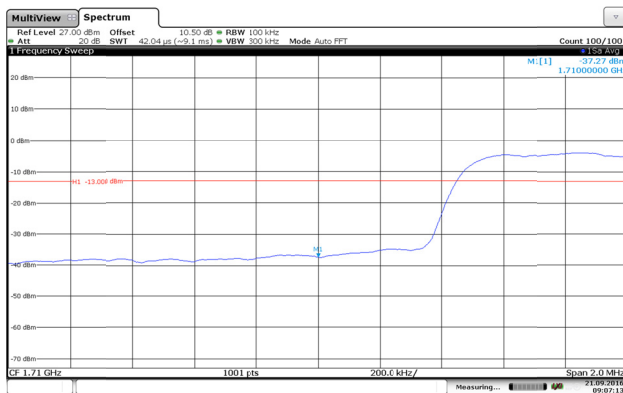

Channel High-Full RB#

LTE Band 4-5MHz-16QAM

Channel Low-1RB#

Channel High-1RB#

Channel Low-Full RB#

Channel High-Full RB#

LTE Band 4-10MHz-QPSK

Channel Low-1RB#

Channel High-1RB#

Channel Low-Full RB#

Channel High-Full RB#

LTE Band 4-10MHz-16QAM

Channel Low-1RB#

Channel High-1RB#

Channel Low-Full RB#

Channel High-Full RB#