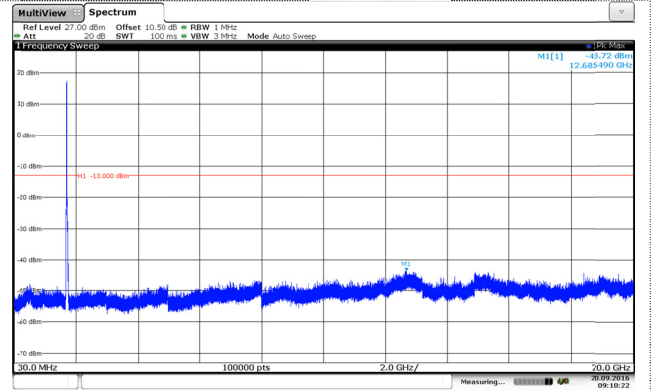

LTE Band 4-15MHz

QPSK

16QAM

Channel Low

Channel Low

Channel Mid

Channel Mid

Channel High

Channel High

LTE Band 4-20MHz

QPSK

16QAM

Channel Low

Channel Low

Channel Mid

Channel Mid

Channel High

Channel High

LTE Band 5-1.4MHz

QPSK

16QAM

Channel Low

Channel Low

Channel Mid