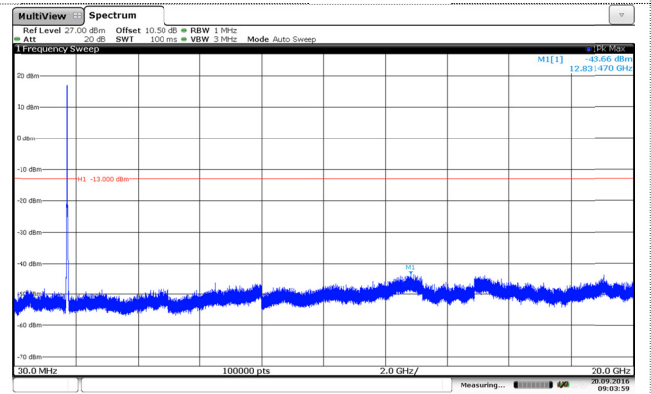

LTE Band 4-15MHz

QPSK

16QAM

Channel Low

Channel Low

Channel Mid

Channel Mid

Channel High

Channel High

LTE Band 4-20MHz

QPSK

16QAM

Channel Low

Channel Low

Channel Mid

Channel Mid

Channel High

Channel High

LTE Band 5-1.4MHz

QPSK

16QAM

Channel Low

Channel Low

Channel Mid