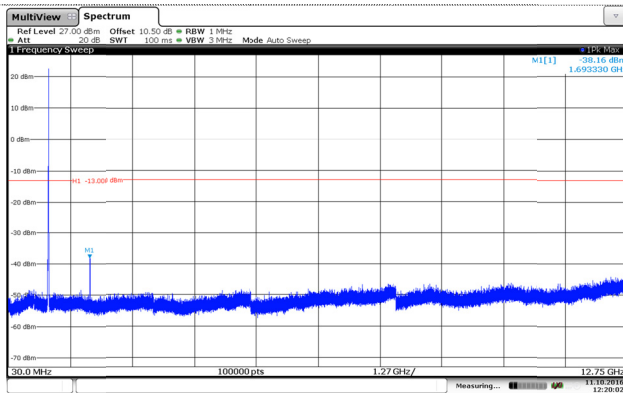

Channel High

Channel High

LTE Band 5-1.4MHz

QPSK

16QAM

Channel Low

Channel Low

Channel Mid

Channel Mid

Channel High

Channel High

LTE Band 5-3MHz

QPSK

16QAM

Channel Low

Channel Low

Channel Mid

Channel Mid

Channel High

Channel High

LTE Band 5-5MHz

QPSK

16QAM

Channel Low

Channel Low

Channel Mid

Channel Mid

Channel High

Channel High

LTE Band 5-10MHz

QPSK

16QAM