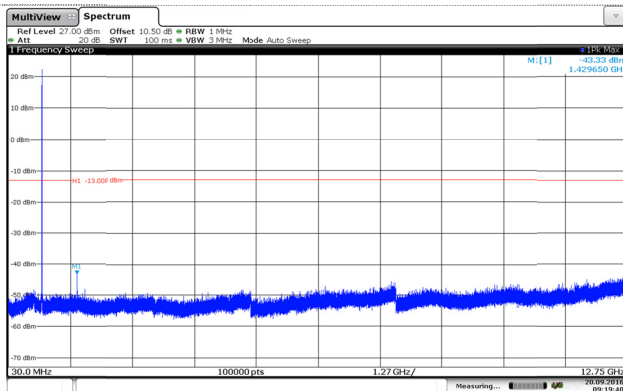

Channel Low

Channel Low

Channel Mid

Channel Mid

Channel High

Channel High

LTE Band 12-1.4MHz

QPSK

16QAM

Channel Low

Channel Low

Channel Mid

Channel Mid

Channel High

Channel High

LTE Band 12-3MHz

QPSK

16QAM

Channel Low

Channel Low

Channel Mid

Channel Mid

Channel High

Channel High