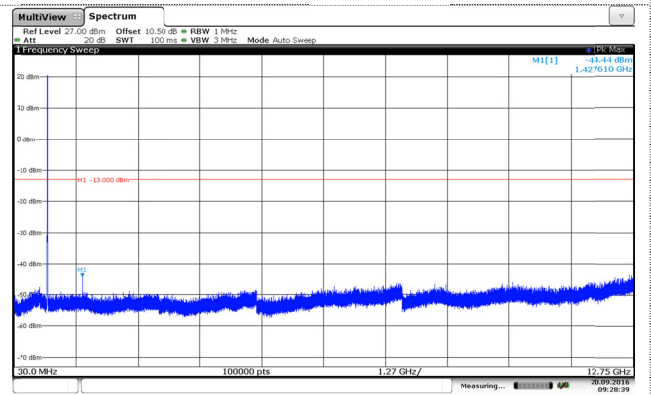

16QAM

Channel Low

Channel Low

Channel Mid

Channel Mid

Channel High

Channel High

LTE Band 12-3MHz

QPSK

16QAM

Channel Low

Channel Low

Channel Mid

Channel Mid

Channel High

Channel High