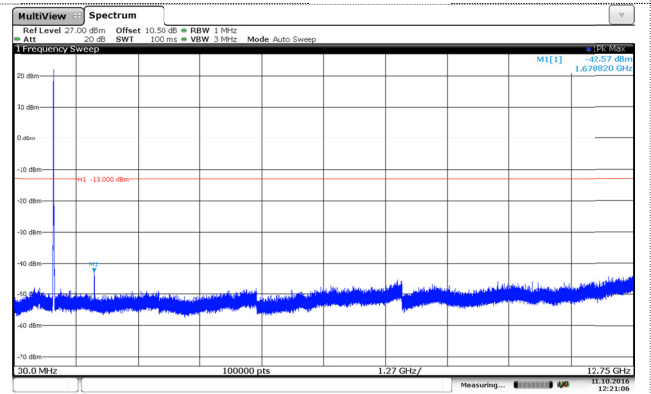

Channel Mid

Channel High

Channel High

LTE Band 5-3MHz

QPSK

16QAM

Channel Low

Channel Low

Channel Mid

Channel Mid

Channel High

Channel High

LTE Band 5-5MHz

QPSK

16QAM

Channel Low

Channel Low

Channel Mid

Channel Mid

Channel High

Channel High

LTE Band 5-10MHz

QPSK

16QAM

Channel Low

Channel Low

Channel Mid

Channel Mid

Channel High

Channel High

LTE Band 12-1.4MHz

QPSK