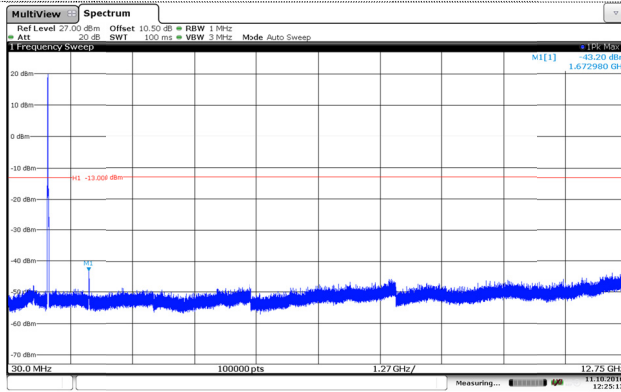

Channel Mid

Channel Mid

Channel High

Channel High

LTE Band 5-5MHz

QPSK

16QAM

Channel Low

Channel Low

Channel Mid

Channel Mid

Channel High

Channel High

LTE Band 5-10MHz

QPSK

16QAM

Channel Low

Channel Low

Channel Mid

Channel Mid

Channel High

Channel High

LTE Band 12-1.4MHz

QPSK