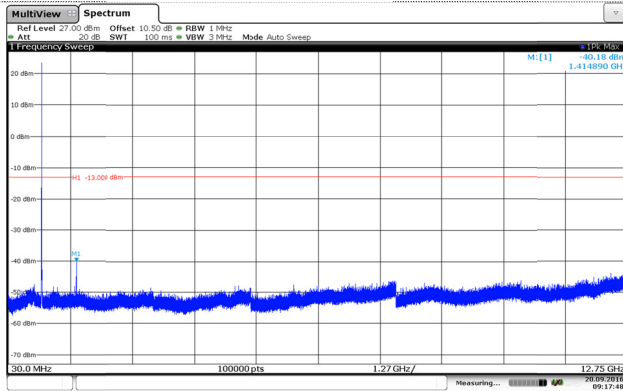

Channel Low

Channel Mid

Channel Mid

Channel High

Channel High

LTE Band 5-10MHz

QPSK

16QAM

Channel Low

Channel Low

Channel Mid

Channel Mid

Channel High

Channel High

LTE Band 12-1.4MHz

QPSK

16QAM

Channel Low

Channel Low

Channel Mid

Channel Mid

Channel High

Channel High

LTE Band 12-3MHz