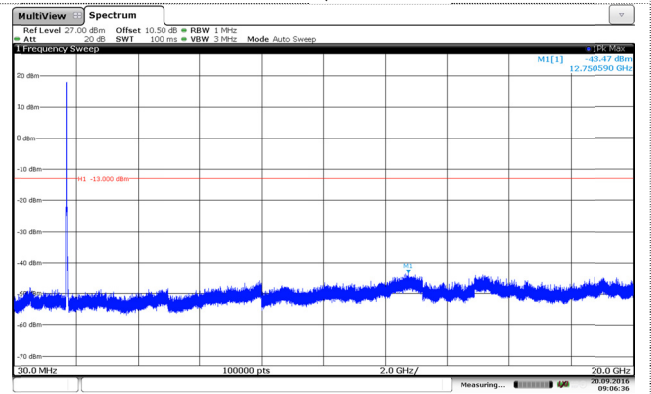

LTE Band 4-15MHz

QPSK

16QAM

Channel Low

Channel Low

Channel Mid

Channel Mid

Channel High

Channel High

LTE Band 4-20MHz

QPSK

16QAM

Channel Low

Channel Low

Channel Mid

Channel Mid

Channel High

Channel High

LTE Band 5-1.4MHz

QPSK

16QAM

Channel Low

Channel Low

Channel Mid