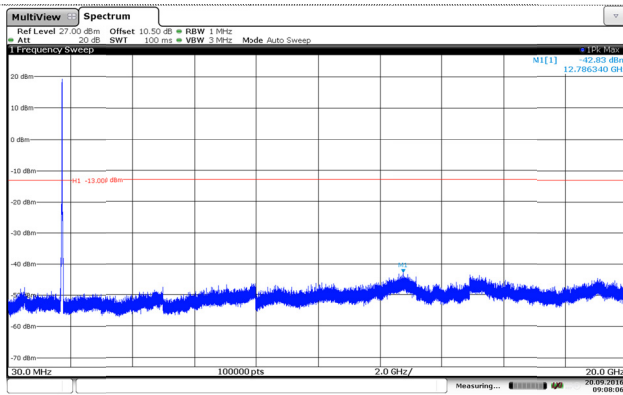

LTE Band 4-15MHz

QPSK

16QAM

Channel Low

Channel Low

Channel Mid

Channel Mid

Channel High

Channel High

LTE Band 4-20MHz

QPSK

16QAM

Channel Low

Channel Low

Channel Mid

Channel Mid

Channel High

Channel High

LTE Band 5-1.4MHz

QPSK

16QAM

Channel Low

Channel Low

Channel Mid