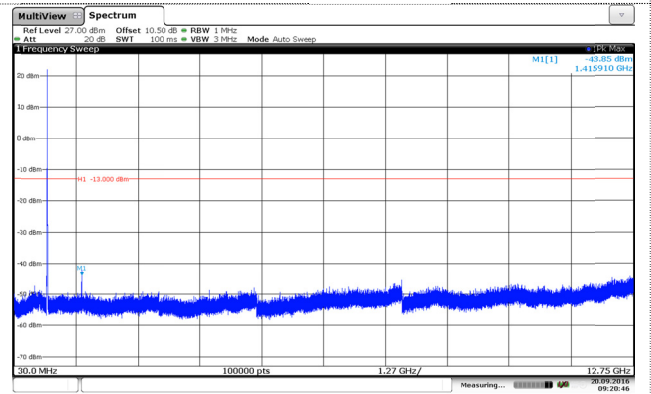

Channel Low

Channel Low

Channel Mid

Channel Mid

Channel High

Channel High

LTE Band 12-1.4MHz

QPSK

16QAM

Channel Low

Channel Low

Channel Mid

Channel Mid

Channel High

Channel High

LTE Band 12-3MHz

QPSK

16QAM

Channel Low

Channel Low

Channel Mid

Channel Mid

Channel High

Channel High