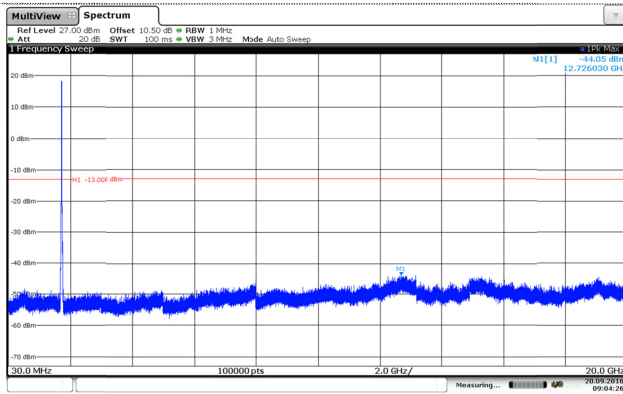

LTE Band 4-15MHz

QPSK

16QAM

Channel Low

Channel Low

Channel Mid

Channel Mid

Channel High

Channel High

LTE Band 4-20MHz

QPSK

16QAM

Channel Low

Channel Low

Channel Mid

Channel Mid

Channel High

Channel High

LTE Band 5-1.4MHz

QPSK

16QAM

Channel Low

Channel Low

Channel Mid