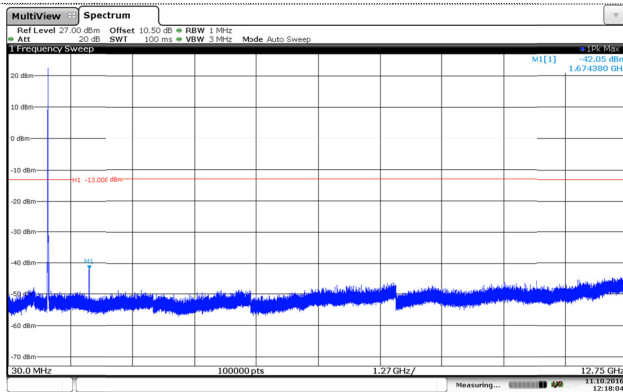

Channel High

Channel High

LTE Band 5-1.4MHz

QPSK

16QAM

Channel Low

Channel Low

Channel Mid

Channel Mid

Channel High

Channel High

LTE Band 5-3MHz

QPSK

16QAM

Channel Low

Channel Low

Channel Mid

Channel Mid

Channel High

Channel High

LTE Band 5-5MHz

QPSK

16QAM

Channel Low