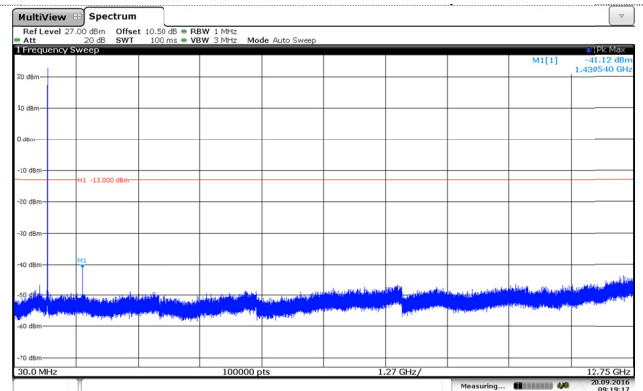

Channel Low

Channel Low

Channel Mid

Channel Mid

Channel High

Channel High

LTE Band 12-1.4MHz

QPSK

16QAM

Channel Low

Channel Low

Channel Mid

Channel Mid

Channel High

Channel High

LTE Band 12-3MHz

QPSK

16QAM

Channel Low

Channel Low

Channel Mid

Channel Mid

Channel High

Channel High