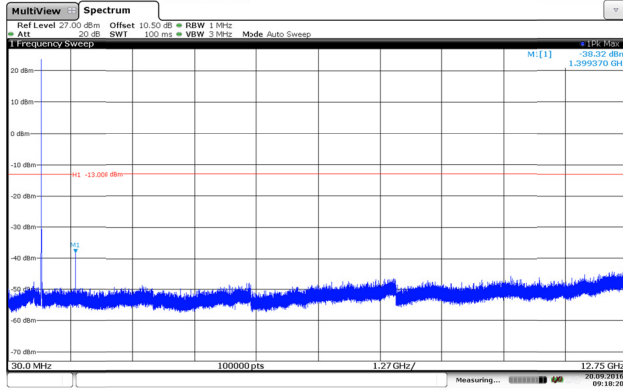

Channel Low

Channel Mid

Channel Mid

Channel High

Channel High

LTE Band 5-10MHz

QPSK

16QAM

Channel Low

Channel Low

Channel Mid

Channel Mid

Channel High

Channel High

LTE Band 12-1.4MHz

QPSK

16QAM

Channel Low

Channel Low

Channel Mid

Channel Mid

Channel High

Channel High

LTE Band 12-3MHz