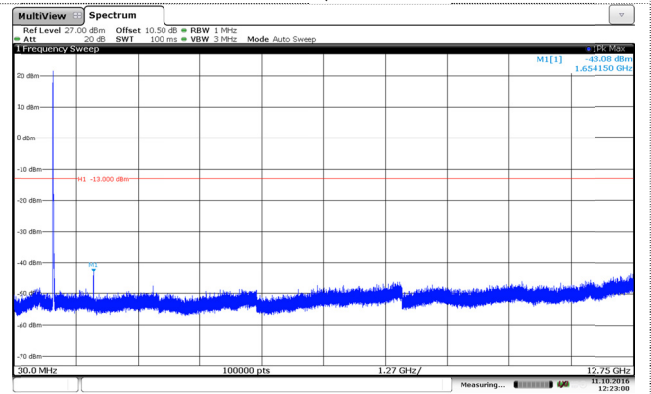

Channel Mid

Channel High

Channel High

LTE Band 5-3MHz

QPSK

16QAM

Channel Low

Channel Low

Channel Mid

Channel Mid

Channel High

Channel High

LTE Band 5-5MHz

QPSK

16QAM

Channel Low

Channel Low

Channel Mid

Channel Mid

Channel High

Channel High

LTE Band 5-10MHz

QPSK

16QAM

Channel Low

Channel Low

Channel Mid

Channel Mid

Channel High

Channel High

LTE Band 12-1.4MHz

QPSK