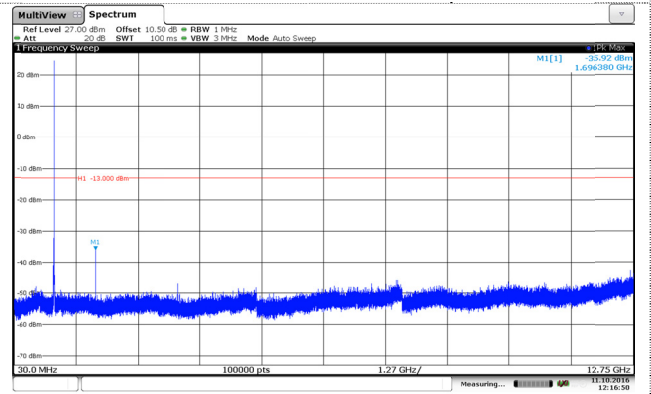

Channel High

LTE Band 4-20MHz

QPSK

16QAM

Channel Low

Channel Low

Channel Mid

Channel Mid

Channel High

Channel High

LTE Band 5-1.4MHz

QPSK

16QAM

Channel Low

Channel Low

Channel Mid

Channel Mid

Channel High

Channel High

LTE Band 5-3MHz

QPSK

16QAM

Channel Low

Channel Low

Channel Mid

Channel Mid

Channel High

Channel High

LTE Band 5-5MHz

QPSK

16QAM

Channel Low