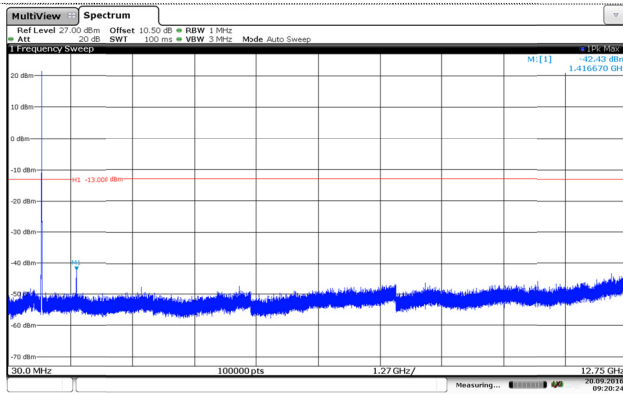

Channel Low

Channel Low

Channel Mid

Channel Mid

Channel High

Channel High

LTE Band 12-1.4MHz

QPSK

16QAM

Channel Low

Channel Low

Channel Mid

Channel Mid

Channel High

Channel High

LTE Band 12-3MHz

QPSK

16QAM

Channel Low

Channel Low

Channel Mid

Channel Mid

Channel High

Channel High