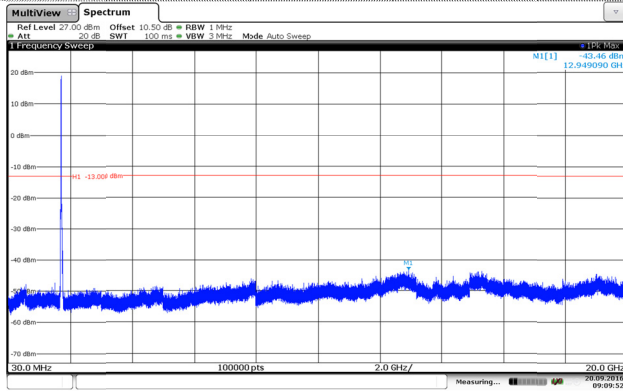

LTE Band 4-15MHz

QPSK

16QAM

Channel Low

Channel Low

Channel Mid

Channel Mid

Channel High

Channel High

LTE Band 4-20MHz

QPSK

16QAM

Channel Low

Channel Low

Channel Mid

Channel Mid

Channel High

Channel High

LTE Band 5-1.4MHz

QPSK

16QAM

Channel Low

Channel Low

Channel Mid