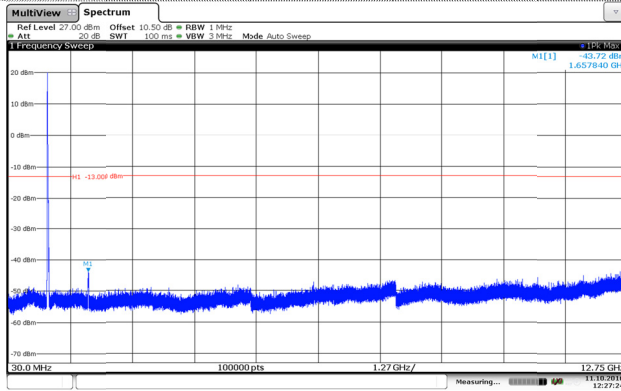

Channel Mid

Channel Mid

Channel High

Channel High

LTE Band 5-5MHz

QPSK

16QAM

Channel Low

Channel Low

Channel Mid

Channel Mid

Channel High

Channel High

LTE Band 5-10MHz

QPSK

16QAM

Channel Low

Channel Low

Channel Mid

Channel Mid

Channel High

Channel High

LTE Band 12-1.4MHz

QPSK