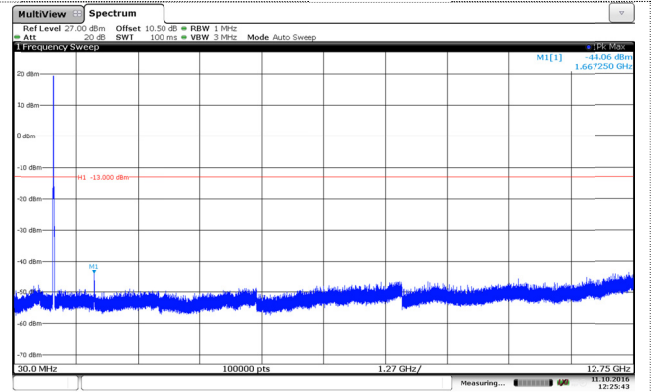

Channel Mid

Channel Mid

Channel High

Channel High

LTE Band 5-5MHz

QPSK

16QAM

Channel Low

Channel Low

Channel Mid

Channel Mid

Channel High

Channel High

LTE Band 5-10MHz

QPSK

16QAM

Channel Low

Channel Low

Channel Mid

Channel Mid

Channel High

Channel High

LTE Band 12-1.4MHz

QPSK