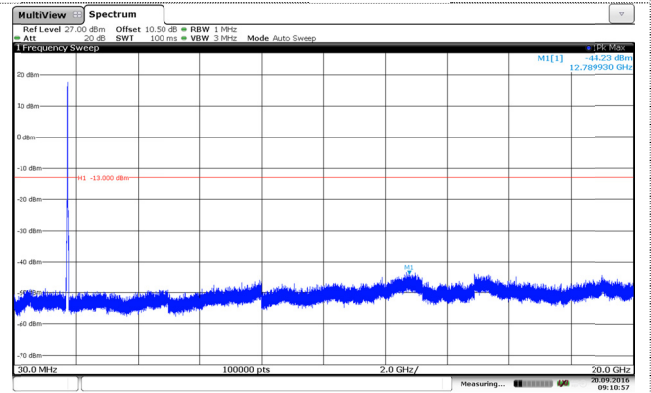

LTE Band 4-15MHz

QPSK

16QAM

Channel Low

Channel Low

Channel Mid

Channel Mid

Channel High

Channel High

LTE Band 4-20MHz

QPSK

16QAM

Channel Low

Channel Low

Channel Mid

Channel Mid

Channel High

Channel High

LTE Band 5-1.4MHz

QPSK

16QAM

Channel Low

Channel Low

Channel Mid

Channel Mid

Channel High

Channel High

LTE Band 5-3MHz

QPSK

16QAM

Channel Low

Channel Low