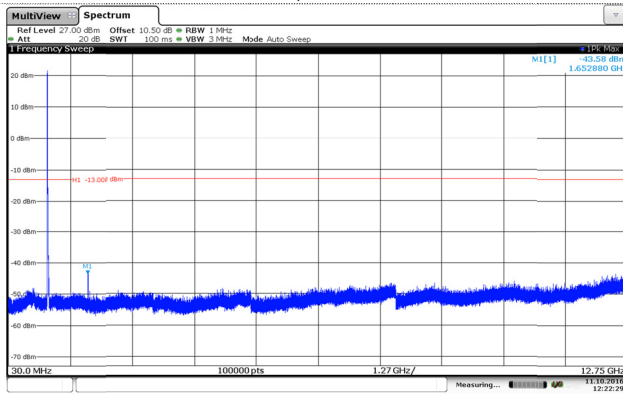

Channel Mid

Channel High

Channel High

LTE Band 5-3MHz

QPSK

16QAM

Channel Low

Channel Low

Channel Mid

Channel Mid

Channel High

Channel High

LTE Band 5-5MHz

QPSK

16QAM

Channel Low

Channel Low

Channel Mid

Channel Mid

Channel High

Channel High

LTE Band 5-10MHz

QPSK

16QAM

Channel Low

Channel Low

Channel Mid

Channel Mid

Channel High

Channel High

LTE Band 12-1.4MHz

QPSK