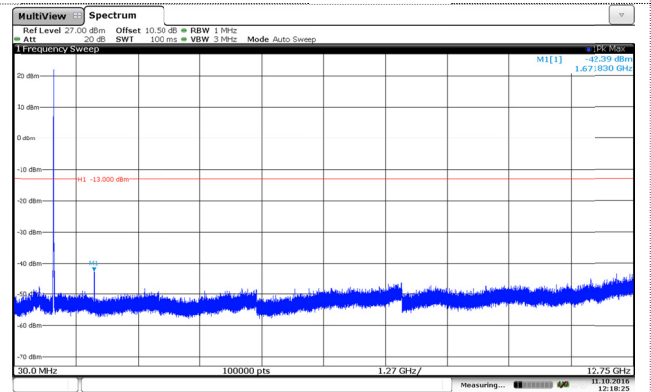

Channel High

Channel High

LTE Band 5-1.4MHz

QPSK

16QAM

Channel Low

Channel Low

Channel Mid

Channel Mid

Channel High

Channel High

LTE Band 5-3MHz

QPSK

16QAM

Channel Low

Channel Low

Channel Mid

Channel Mid

Channel High

Channel High

LTE Band 5-5MHz

QPSK

16QAM

Channel Low

Channel Low

Channel Mid

Channel Mid

Channel High

Channel High

LTE Band 5-10MHz

QPSK

16QAM