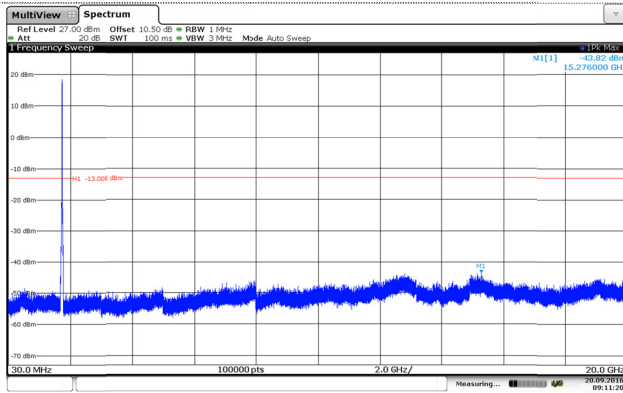

LTE Band 4-15MHz

QPSK

16QAM

Channel Low

Channel Low

Channel Mid

Channel Mid

Channel High

Channel High

LTE Band 4-20MHz

QPSK

16QAM

Channel Low

Channel Low

Channel Mid

Channel Mid

Channel High

Channel High

LTE Band 5-1.4MHz

QPSK

16QAM

Channel Low

Channel Low

Channel Mid

Channel Mid

Channel High

Channel High

LTE Band 5-3MHz

QPSK

16QAM

Channel Low

Channel Low