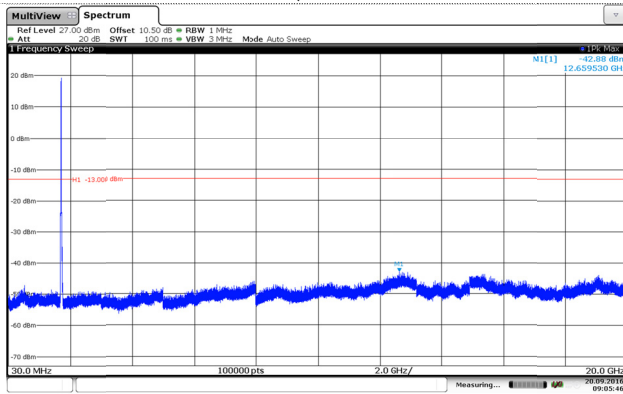

LTE Band 4-15MHz

QPSK

16QAM

Channel Low

Channel Low

Channel Mid

Channel Mid

Channel High

Channel High

LTE Band 4-20MHz

QPSK

16QAM

Channel Low

Channel Low

Channel Mid

Channel Mid

Channel High

Channel High

LTE Band 5-1.4MHz

QPSK

16QAM

Channel Low

Channel Low

Channel Mid