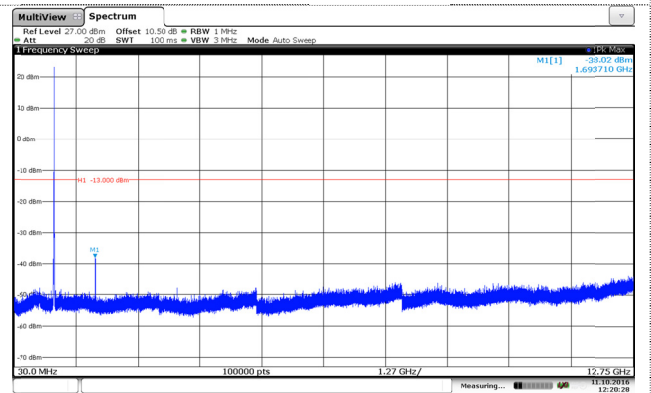

Channel High

Channel High

LTE Band 5-1.4MHz

QPSK

16QAM

Channel Low

Channel Low

Channel Mid

Channel Mid

Channel High

Channel High

LTE Band 5-3MHz

QPSK

16QAM

Channel Low

Channel Low

Channel Mid

Channel Mid

Channel High

Channel High

LTE Band 5-5MHz

QPSK

16QAM

Channel Low

Channel Low

Channel Mid

Channel Mid

Channel High

Channel High

LTE Band 5-10MHz

QPSK

16QAM