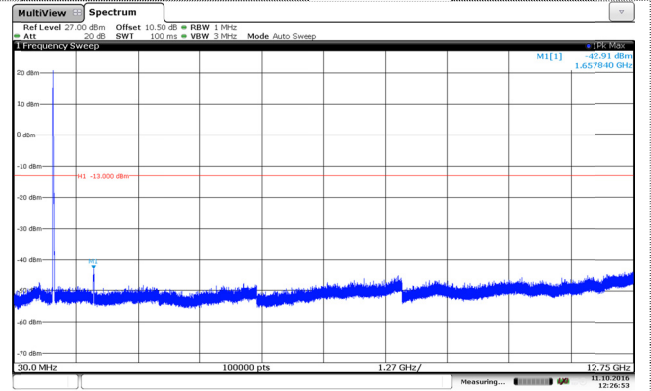

Channel Mid

Channel Mid

Channel High

Channel High

LTE Band 5-5MHz

QPSK

16QAM

Channel Low

Channel Low

Channel Mid

Channel Mid

Channel High

Channel High

LTE Band 5-10MHz

QPSK

16QAM

Channel Low

Channel Low

Channel Mid

Channel Mid

Channel High

Channel High

LTE Band 12-1.4MHz

QPSK