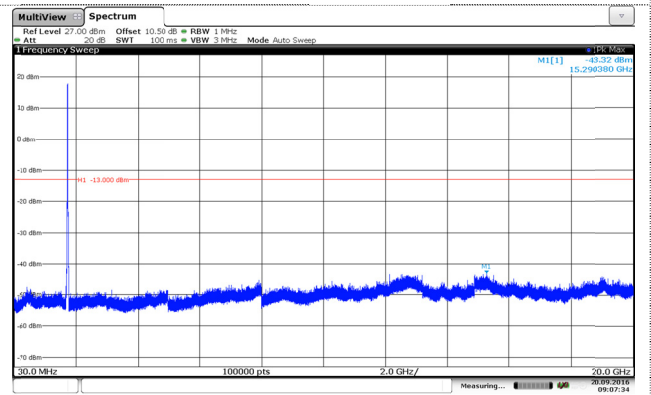

LTE Band 4-15MHz

QPSK

16QAM

Channel Low

Channel Low

Channel Mid

Channel Mid

Channel High

Channel High

LTE Band 4-20MHz

QPSK

16QAM

Channel Low

Channel Low

Channel Mid

Channel Mid

Channel High

Channel High

LTE Band 5-1.4MHz

QPSK

16QAM

Channel Low

Channel Low

Channel Mid