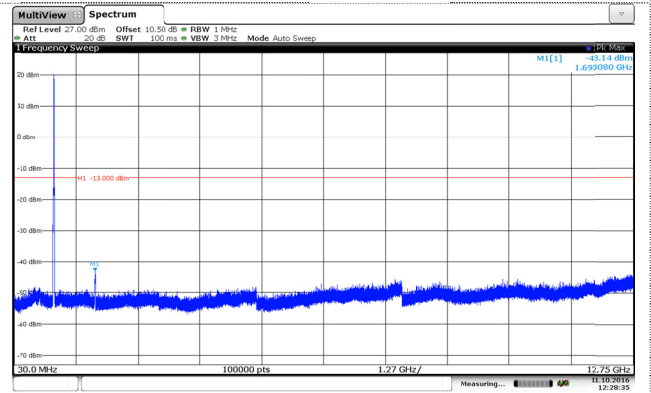

Channel Mid

Channel Mid

Channel High

Channel High

LTE Band 5-5MHz

QPSK

16QAM

Channel Low

Channel Low

Channel Mid

Channel Mid

Channel High

Channel High

LTE Band 5-10MHz

QPSK

16QAM

Channel Low

Channel Low

Channel Mid

Channel Mid

Channel High

Channel High

LTE Band 12-1.4MHz

QPSK