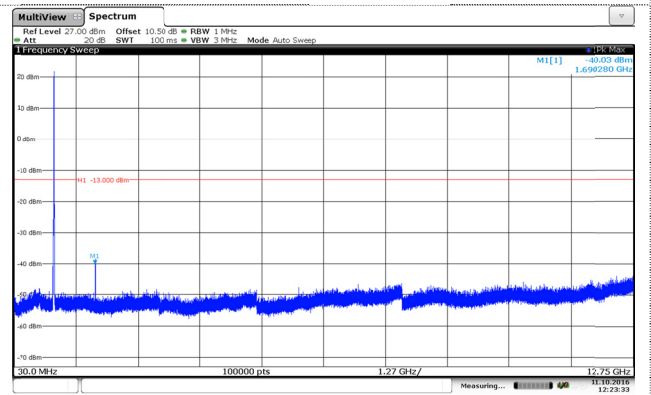

Channel Mid

Channel High

Channel High

LTE Band 5-3MHz

QPSK

16QAM

Channel Low

Channel Low

Channel Mid

Channel Mid

Channel High

Channel High

LTE Band 5-5MHz

QPSK

16QAM

Channel Low

Channel Low

Channel Mid

Channel Mid

Channel High

Channel High

LTE Band 5-10MHz

QPSK

16QAM

Channel Low

Channel Low

Channel Mid

Channel Mid

Channel High

Channel High

LTE Band 12-1.4MHz

QPSK