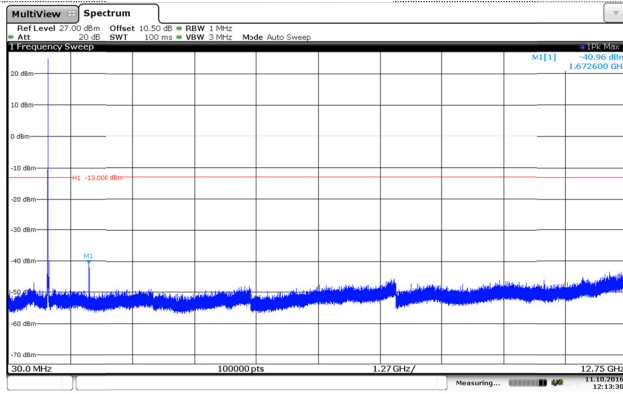

Channel High

LTE Band 4-20MHz

QPSK

16QAM

Channel Low

Channel Low

Channel Mid

Channel Mid

Channel High

Channel High

LTE Band 5-1.4MHz

QPSK

16QAM

Channel Low

Channel Low

Channel Mid

Channel Mid

Channel High

Channel High

LTE Band 5-3MHz

QPSK

16QAM

Channel Low

Channel Low

Channel Mid

Channel Mid

Channel High

Channel High

LTE Band 5-5MHz

QPSK

16QAM

Channel Low