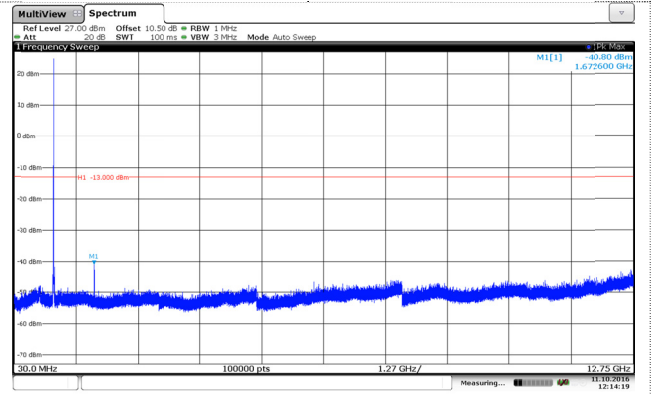

Channel High

LTE Band 4-20MHz

QPSK

16QAM

Channel Low

Channel Low

Channel Mid

Channel Mid

Channel High

Channel High

LTE Band 5-1.4MHz

QPSK

16QAM

Channel Low

Channel Low

Channel Mid

Channel Mid

Channel High

Channel High

LTE Band 5-3MHz

QPSK

16QAM

Channel Low

Channel Low

Channel Mid

Channel Mid

Channel High

Channel High

LTE Band 5-5MHz

QPSK

16QAM

Channel Low