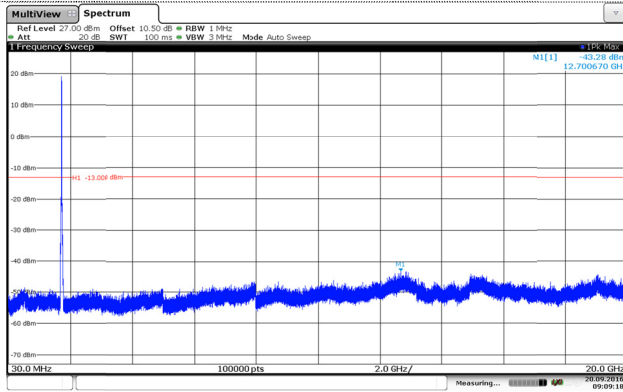

LTE Band 4-15MHz

QPSK

16QAM

Channel Low

Channel Low

Channel Mid

Channel Mid

Channel High

Channel High

LTE Band 4-20MHz

QPSK

16QAM

Channel Low

Channel Low

Channel Mid

Channel Mid

Channel High

Channel High

LTE Band 5-1.4MHz

QPSK

16QAM

Channel Low

Channel Low

Channel Mid

Channel Mid

Channel High

Channel High

LTE Band 5-3MHz

QPSK

16QAM

Channel Low

Channel Low