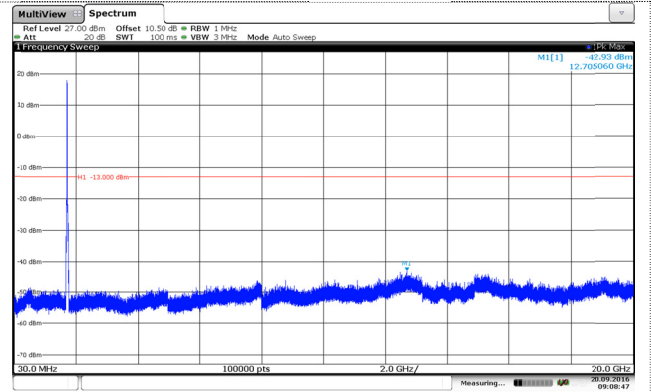

LTE Band 4-15MHz

QPSK

16QAM

Channel Low

Channel Low

Channel Mid

Channel Mid

Channel High

Channel High

LTE Band 4-20MHz

QPSK

16QAM

Channel Low

Channel Low

Channel Mid

Channel Mid

Channel High

Channel High

LTE Band 5-1.4MHz

QPSK

16QAM

Channel Low

Channel Low

Channel Mid

Channel Mid

Channel High

Channel High

LTE Band 5-3MHz

QPSK

16QAM

Channel Low

Channel Low