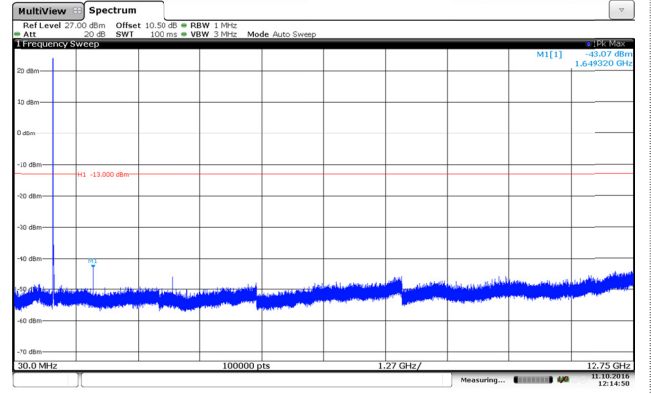

LTE Band 4-15MHz

QPSK

16QAM

Channel Low

Channel Low

Channel Mid

Channel Mid

Channel High

Channel High

LTE Band 4-20MHz

QPSK

16QAM

Channel Low

Channel Low

Channel Mid

Channel Mid

Channel High

Channel High

LTE Band 5-1.4MHz

QPSK

16QAM

Channel Low

Channel Low

Channel Mid

Channel Mid

Channel High

Channel High

LTE Band 5-3MHz

QPSK

16QAM

Channel Low

Channel Low