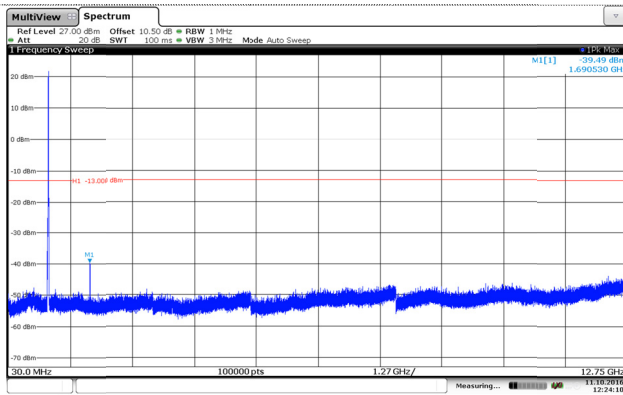

Channel Mid

Channel High

Channel High

LTE Band 5-3MHz

QPSK

16QAM

Channel Low

Channel Low

Channel Mid

Channel Mid

Channel High

Channel High

LTE Band 5-5MHz

QPSK

16QAM

Channel Low

Channel Low

Channel Mid

Channel Mid

Channel High

Channel High

LTE Band 5-10MHz

QPSK

16QAM

Channel Low

Channel Low

Channel Mid

Channel Mid

Channel High

Channel High

LTE Band 12-1.4MHz

QPSK