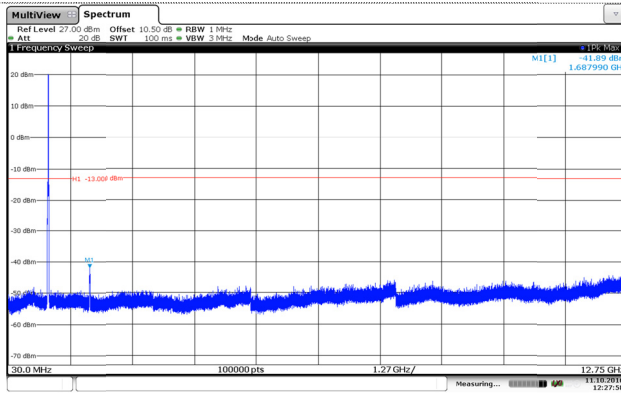

Channel Mid

Channel Mid

Channel High

Channel High

LTE Band 5-5MHz

QPSK

16QAM

Channel Low

Channel Low

Channel Mid

Channel Mid

Channel High

Channel High

LTE Band 5-10MHz

QPSK

16QAM

Channel Low

Channel Low

Channel Mid

Channel Mid

Channel High

Channel High

LTE Band 12-1.4MHz

QPSK