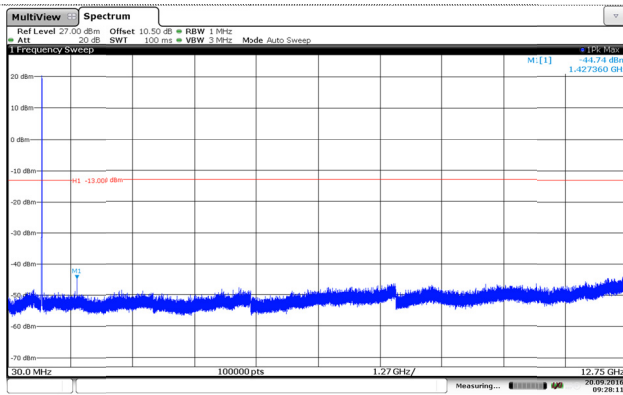

16QAM

Channel Low

Channel Low

Channel Mid

Channel Mid

Channel High

Channel High

LTE Band 12-3MHz

QPSK

16QAM

Channel Low

Channel Low

Channel Mid

Channel Mid

Channel High

Channel High