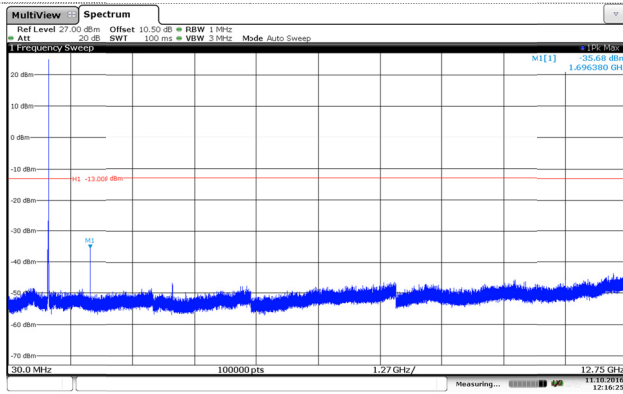

Channel High

LTE Band 4-20MHz

QPSK

16QAM

Channel Low

Channel Low

Channel Mid

Channel Mid

Channel High

Channel High

LTE Band 5-1.4MHz

QPSK

16QAM

Channel Low

Channel Low

Channel Mid

Channel Mid

Channel High

Channel High

LTE Band 5-3MHz

QPSK

16QAM

Channel Low

Channel Low

Channel Mid

Channel Mid

Channel High

Channel High

LTE Band 5-5MHz

QPSK

16QAM

Channel Low