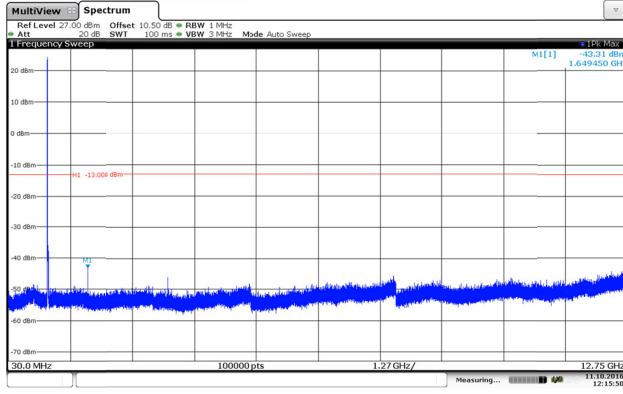

LTE Band 4-15MHz

QPSK

16QAM

Channel Low

Channel Low

Channel Mid

Channel Mid

Channel High

Channel High

LTE Band 4-20MHz

QPSK

16QAM

Channel Low

Channel Low

Channel Mid

Channel Mid

Channel High

Channel High

LTE Band 5-1.4MHz

QPSK

16QAM

Channel Low

Channel Low

Channel Mid

Channel Mid

Channel High

Channel High

LTE Band 5-3MHz

QPSK

16QAM

Channel Low

Channel Low