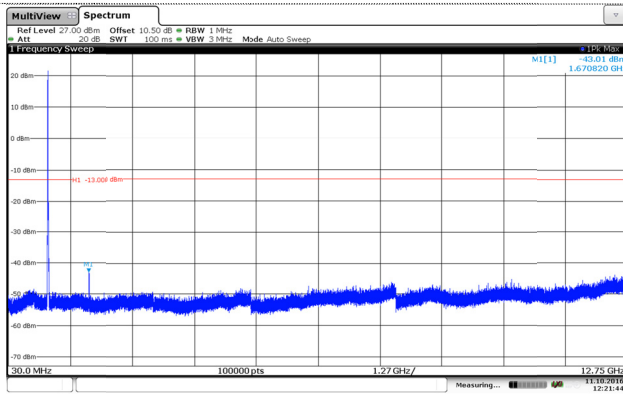

Channel Mid

Channel High

Channel High

LTE Band 5-3MHz

QPSK

16QAM

Channel Low

Channel Low

Channel Mid

Channel Mid

Channel High

Channel High

LTE Band 5-5MHz

QPSK

16QAM

Channel Low

Channel Low

Channel Mid

Channel Mid

Channel High

Channel High

LTE Band 5-10MHz

QPSK

16QAM

Channel Low

Channel Low

Channel Mid

Channel Mid

Channel High

Channel High

LTE Band 12-1.4MHz

QPSK