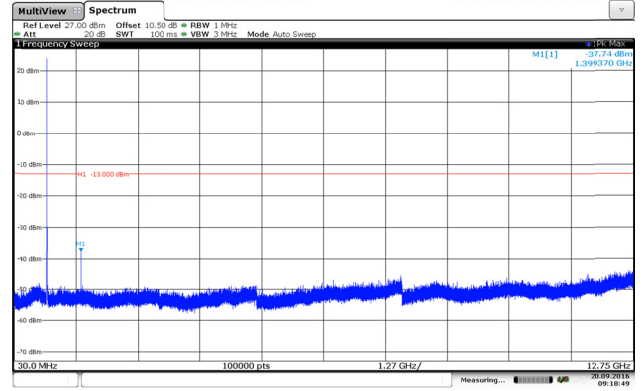

Channel Low

Channel Mid

Channel Mid

Channel High

Channel High

LTE Band 5-10MHz

QPSK

16QAM

Channel Low

Channel Low

Channel Mid

Channel Mid

Channel High

Channel High

LTE Band 12-1.4MHz

QPSK

16QAM

Channel Low

Channel Low

Channel Mid

Channel Mid

Channel High

Channel High

LTE Band 12-3MHz