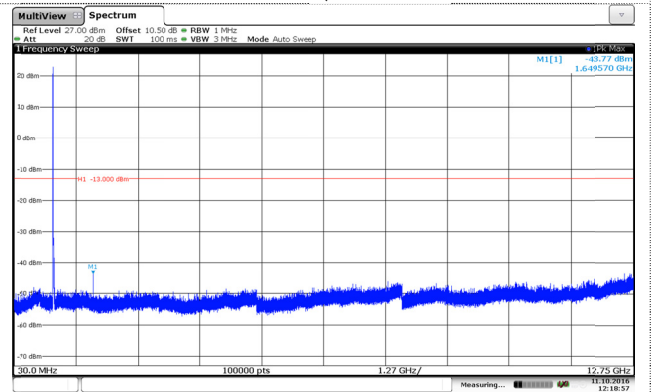

Channel High

Channel High

LTE Band 5-1.4MHz

QPSK

16QAM

Channel Low

Channel Low

Channel Mid

Channel Mid

Channel High

Channel High

LTE Band 5-3MHz

QPSK

16QAM

Channel Low

Channel Low

Channel Mid

Channel Mid

Channel High

Channel High

LTE Band 5-5MHz

QPSK

16QAM

Channel Low

Channel Low

Channel Mid

Channel Mid

Channel High

Channel High

LTE Band 5-10MHz

QPSK

16QAM