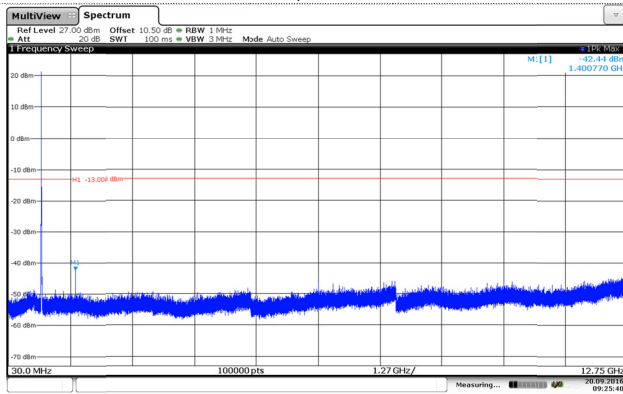

Channel Low

Channel Low

Channel Mid

Channel Mid

Channel High

Channel High

LTE Band 12-1.4MHz

QPSK

16QAM

Channel Low

Channel Low

Channel Mid

Channel Mid

Channel High

Channel High

LTE Band 12-3MHz

QPSK

16QAM

Channel Low

Channel Low

Channel Mid

Channel Mid

Channel High

Channel High