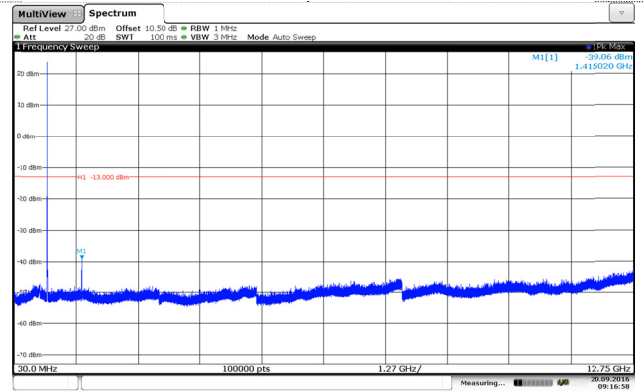

Channel Low

Channel Mid

Channel Mid

Channel High

Channel High

LTE Band 5-10MHz

QPSK

16QAM

Channel Low

Channel Low

Channel Mid

Channel Mid

Channel High

Channel High

LTE Band 12-1.4MHz

QPSK

16QAM

Channel Low

Channel Low

Channel Mid

Channel Mid

Channel High

Channel High

LTE Band 12-3MHz