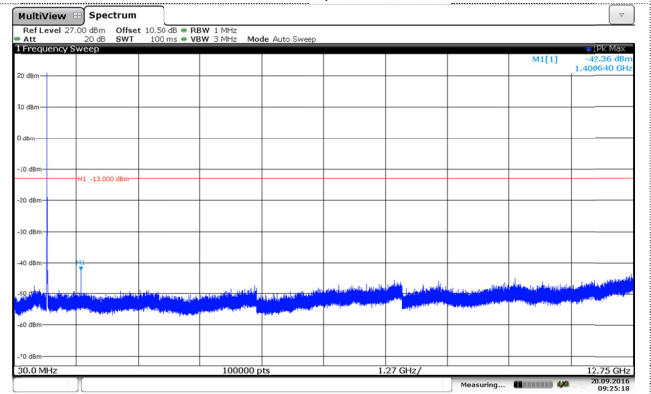

Channel Low

Channel Low

Channel Mid

Channel Mid

Channel High

Channel High

LTE Band 12-1.4MHz

QPSK

16QAM

Channel Low

Channel Low

Channel Mid

Channel Mid

Channel High

Channel High

LTE Band 12-3MHz

QPSK

16QAM

Channel Low

Channel Low

Channel Mid

Channel Mid

Channel High

Channel High