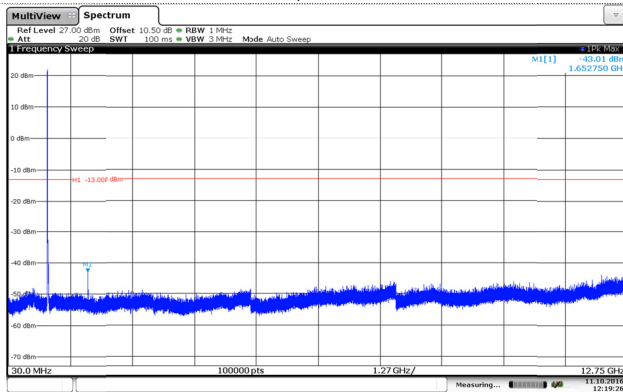

Channel High

Channel High

LTE Band 5-1.4MHz

QPSK

16QAM

Channel Low

Channel Low

Channel Mid

Channel Mid

Channel High

Channel High

LTE Band 5-3MHz

QPSK

16QAM

Channel Low

Channel Low

Channel Mid

Channel Mid

Channel High

Channel High

LTE Band 5-5MHz

QPSK

16QAM

Channel Low

Channel Low

Channel Mid

Channel Mid

Channel High

Channel High

LTE Band 5-10MHz

QPSK

16QAM