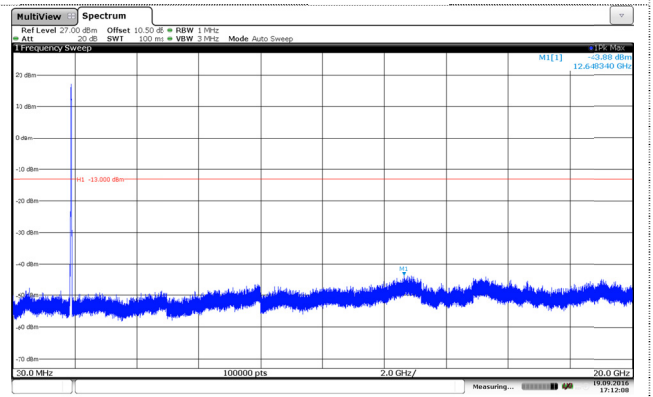

Channel High

Channel High

LTE Band 2-15MHz

QPSK

16QAM

Channel Low

Channel Low

Channel Mid

Channel Mid

Channel High

Channel High

LTE Band 2-20MHz

QPSK

16QAM

Channel Low

Channel Low

Channel Mid

Channel Mid

Channel High

Channel High

LTE Band 4-3MHz

QPSK

16QAM

Channel Low

Channel Low

Channel Mid

Channel Mid

Channel High

Channel High

LTE Band 4-5MHz

QPSK

16QAM