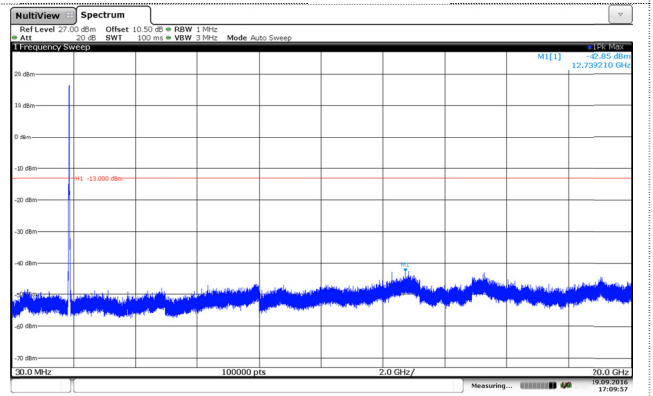

Channel High

Channel High

LTE Band 2-15MHz

QPSK

16QAM

Channel Low

Channel Low

Channel Mid

Channel Mid

Channel High

Channel High

LTE Band 2-20MHz

QPSK

16QAM

Channel Low

Channel Low

Channel Mid

Channel Mid

Channel High

Channel High

LTE Band 4-3MHz

QPSK

16QAM

Channel Low

Channel Low

Channel Mid

Channel Mid

Channel High

Channel High

LTE Band 4-5MHz

QPSK

16QAM