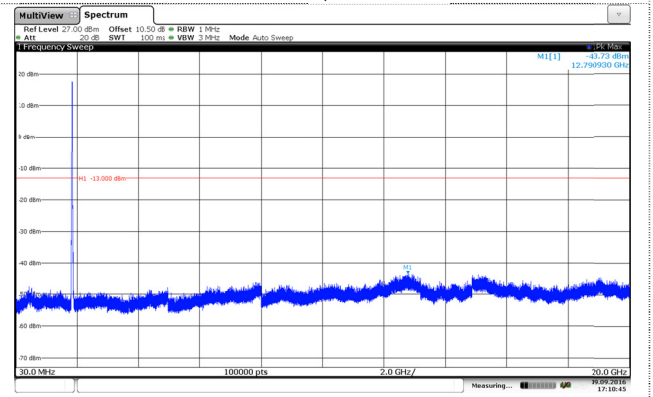

Channel High

Channel High

LTE Band 2-15MHz

QPSK

16QAM

Channel Low

Channel Low

Channel Mid

Channel Mid

Channel High

Channel High

LTE Band 2-20MHz

QPSK

16QAM

Channel Low

Channel Low

Channel Mid

Channel Mid

Channel High

Channel High

LTE Band 4-3MHz

QPSK

16QAM

Channel Low

Channel Low

Channel Mid

Channel Mid

Channel High

Channel High

LTE Band 4-5MHz

QPSK

16QAM