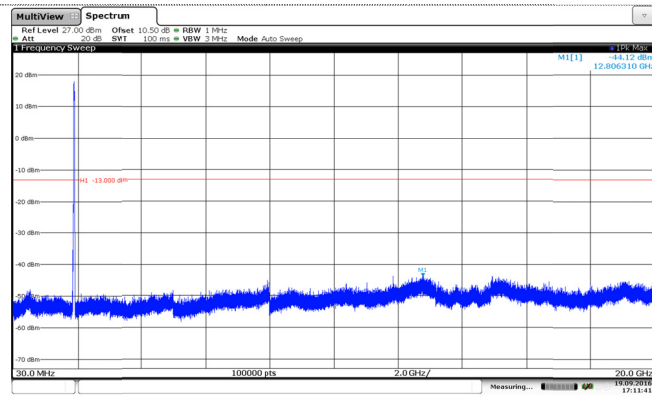

Channel High

Channel High

LTE Band 2-15MHz

QPSK

16QAM

Channel Low

Channel Low

Channel Mid

Channel Mid

Channel High

Channel High

LTE Band 2-20MHz

QPSK

16QAM

Channel Low

Channel Low

Channel Mid

Channel Mid

Channel High

Channel High

LTE Band 4-3MHz

QPSK

16QAM

Channel Low

Channel Low

Channel Mid

Channel Mid

Channel High

Channel High

LTE Band 4-5MHz

QPSK

16QAM