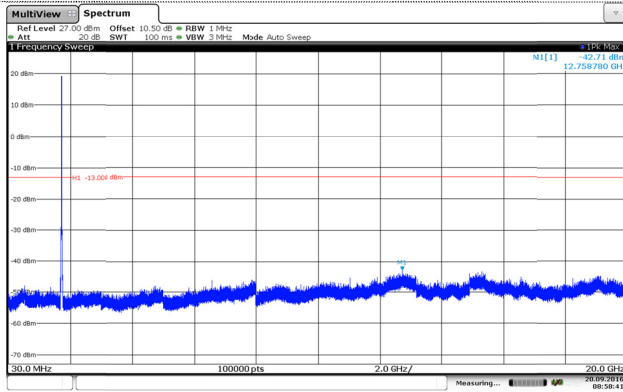

Channel Low

Channel Mid

Channel Mid

Channel High

Channel High

LTE Band 4-5MHz

QPSK

16QAM

Channel Low

Channel Low

Channel Mid

Channel Mid

Channel High

Channel High

LTE Band 4-10MHz

QPSK

16QAM

Channel Low

Channel Low

Channel Mid

Channel Mid

Channel High

Channel High