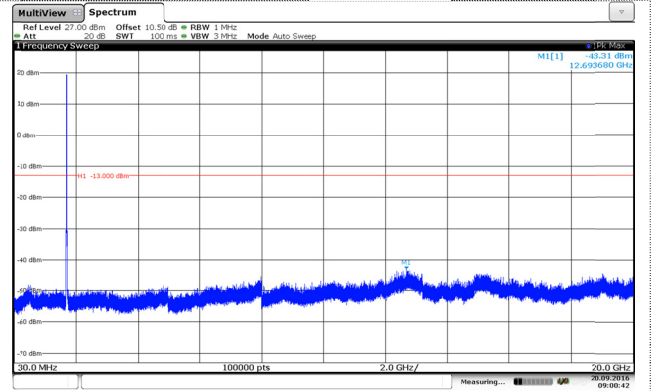

Channel Low

Channel Mid

Channel Mid

Channel High

Channel High

LTE Band 4-5MHz

QPSK

16QAM

Channel Low

Channel Low

Channel Mid

Channel Mid

Channel High

Channel High

LTE Band 4-10MHz

QPSK

16QAM

Channel Low

Channel Low

Channel Mid

Channel Mid

Channel High

Channel High