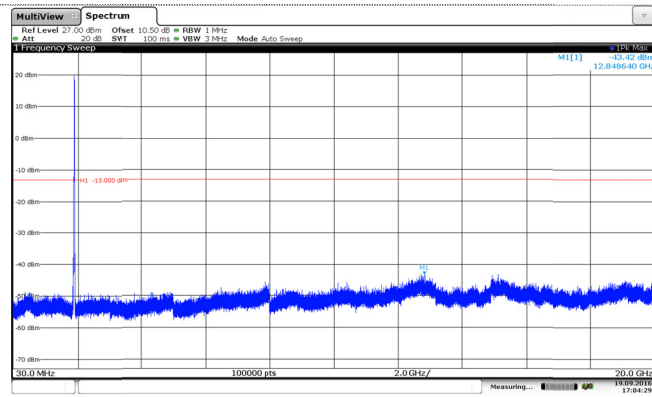

LTE Band 2-5MHz

QPSK

16QAM

Channel Low

Channel Low

Channel Mid

Channel Mid

Channel High

Channel High

LTE Band 2-10MHz

QPSK

16QAM

Channel Low

Channel Low

Channel Mid

Channel Mid

Channel High

Channel High

LTE Band 2-15MHz

QPSK

16QAM

Channel Low

Channel Low

Channel Mid

Channel Mid

Channel High

Channel High

LTE Band 2-20MHz

QPSK

16QAM

Channel Low

Channel Low