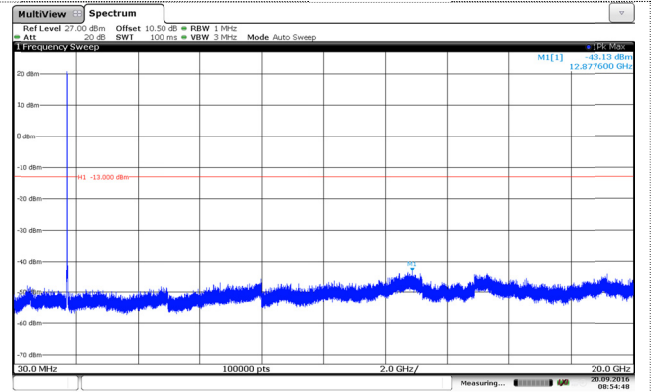

Channel Mid

Channel Mid

Channel High

Channel High

LTE Band 4-3MHz

QPSK

16QAM

Channel Low

Channel Low

Channel Mid

Channel Mid

Channel High

Channel High

LTE Band 4-5MHz

QPSK

16QAM

Channel Low

Channel Low

Channel Mid

Channel Mid

Channel High

Channel High

LTE Band 4-10MHz

QPSK