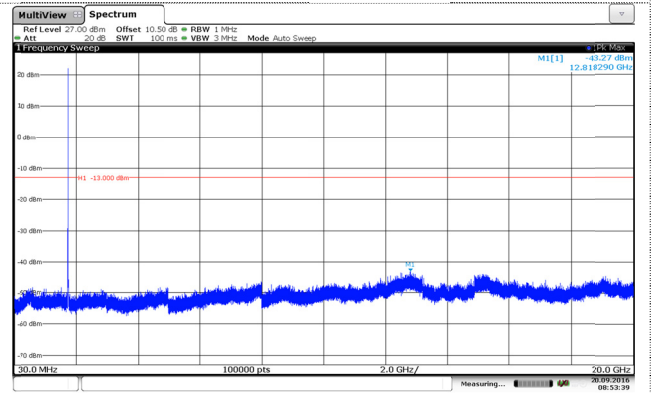

Channel Mid

Channel High

Channel High

LTE Band 2-20MHz

QPSK

16QAM

Channel Low

Channel Low

Channel Mid

Channel Mid

Channel High

Channel High

LTE Band 4-3MHz

QPSK

16QAM

Channel Low

Channel Low

Channel Mid

Channel Mid

Channel High

Channel High

LTE Band 4-5MHz

QPSK

16QAM

Channel Low

Channel Low

Channel Mid

Channel Mid

Channel High

Channel High

LTE Band 4-10MHz

QPSK