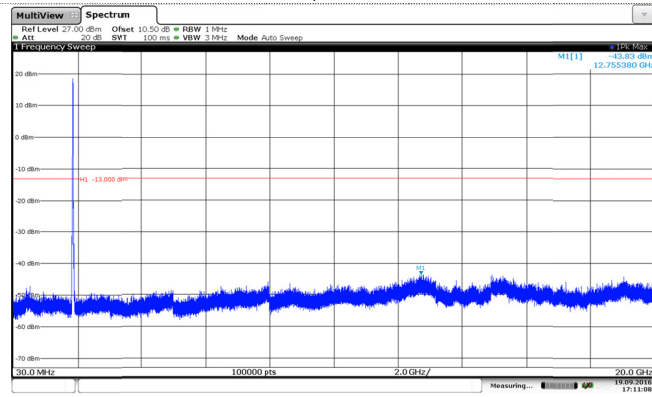

Channel High

Channel High

LTE Band 2-15MHz

QPSK

16QAM

Channel Low

Channel Low

Channel Mid

Channel Mid

Channel High

Channel High

LTE Band 2-20MHz

QPSK

16QAM

Channel Low

Channel Low

Channel Mid

Channel Mid

Channel High

Channel High

LTE Band 4-3MHz

QPSK

16QAM

Channel Low

Channel Low

Channel Mid

Channel Mid

Channel High

Channel High

LTE Band 4-5MHz

QPSK

16QAM