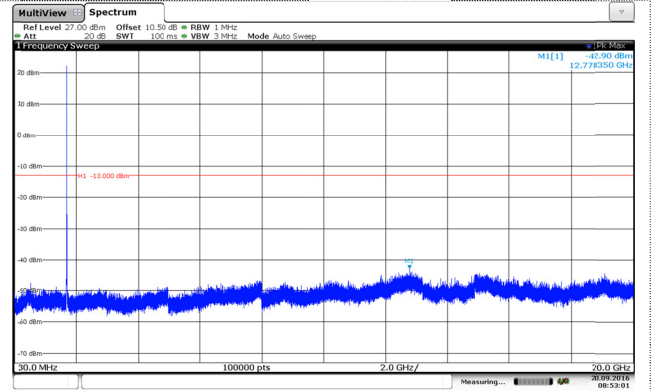

Channel Mid

Channel High

Channel High

LTE Band 2-20MHz

QPSK

16QAM

Channel Low

Channel Low

Channel Mid

Channel Mid

Channel High

Channel High

LTE Band 4-3MHz

QPSK

16QAM

Channel Low

Channel Low

Channel Mid

Channel Mid

Channel High

Channel High

LTE Band 4-5MHz

QPSK

16QAM

Channel Low

Channel Low

Channel Mid

Channel Mid

Channel High

Channel High

LTE Band 4-10MHz

QPSK