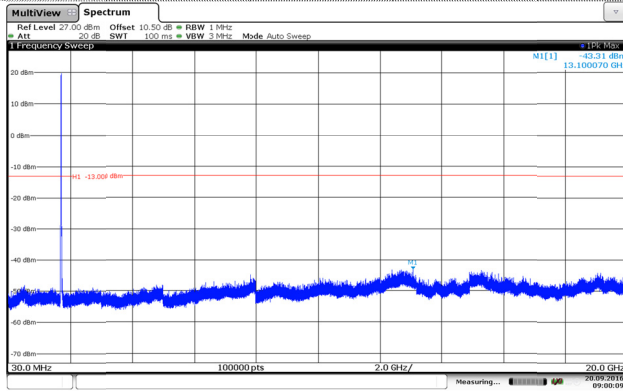

Channel Low

Channel Mid

Channel Mid

Channel High

Channel High

LTE Band 4-5MHz

QPSK

16QAM

Channel Low

Channel Low

Channel Mid

Channel Mid

Channel High

Channel High

LTE Band 4-10MHz

QPSK

16QAM

Channel Low

Channel Low

Channel Mid

Channel Mid

Channel High

Channel High