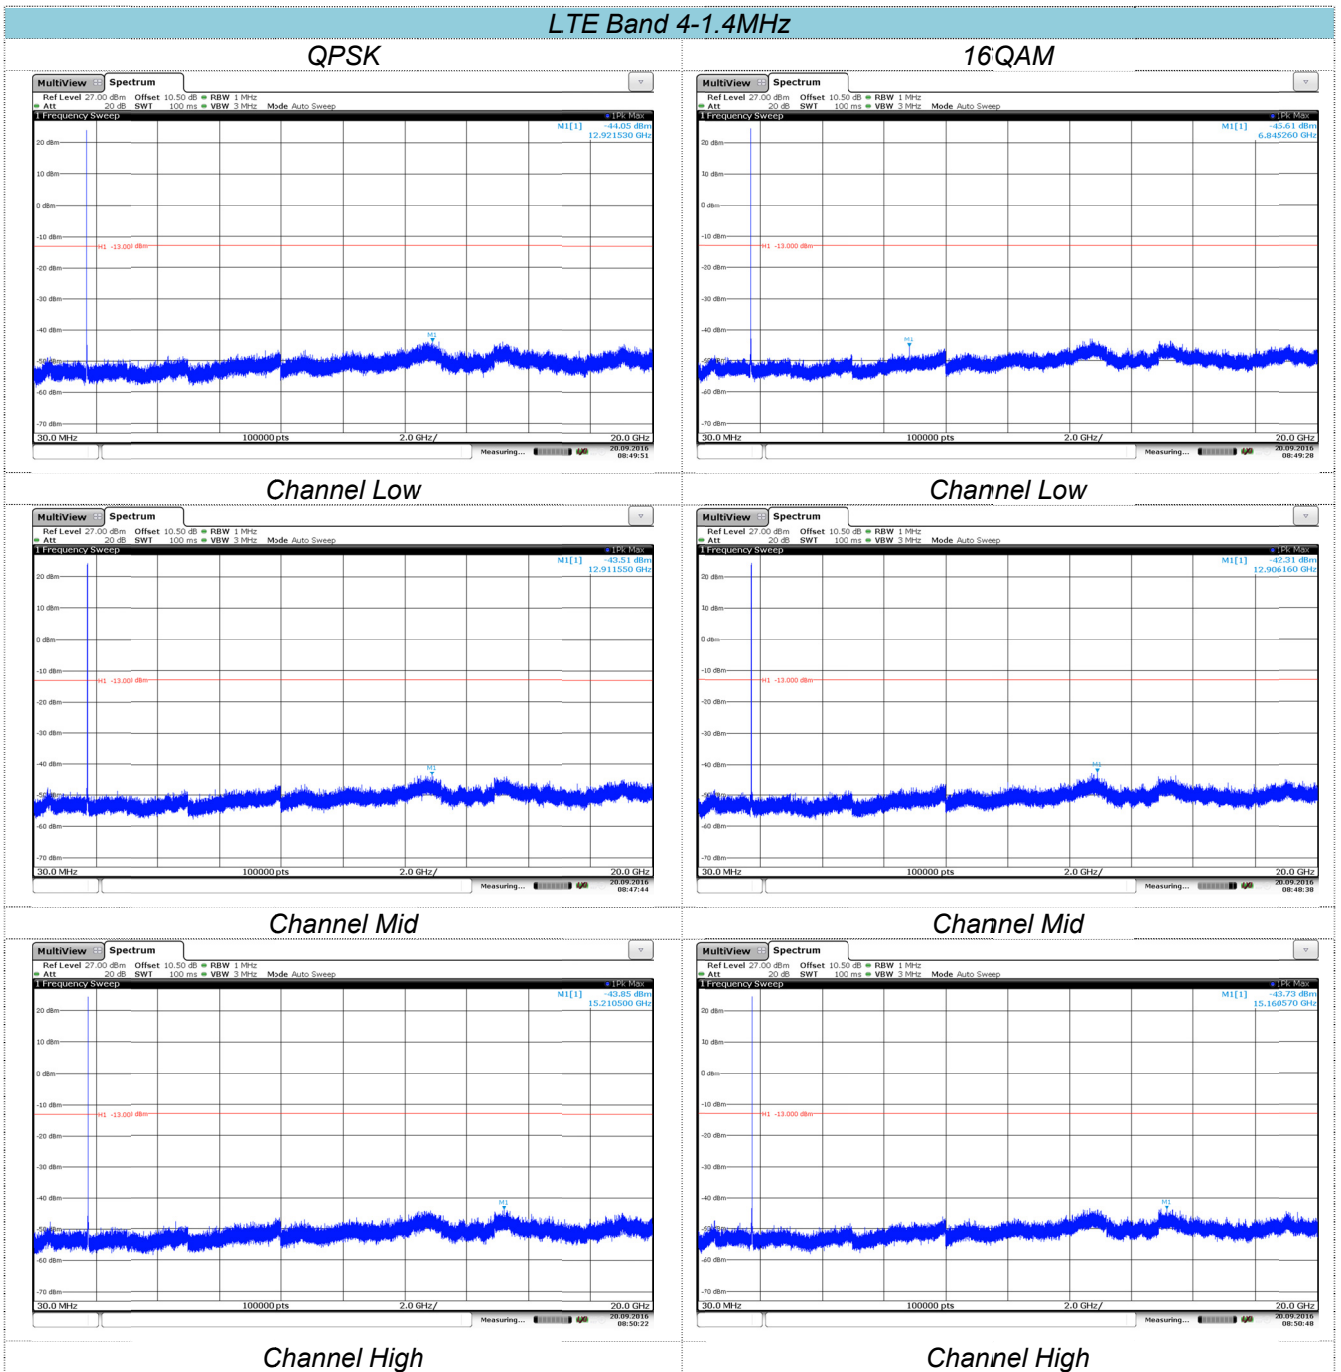

Channel Mid

Channel High

Channel High

LTE Band 2-20MHz

QPSK

16QAM

Channel Low

Channel Low

Channel Mid

Channel Mid

Channel High

Channel High

LTE Band 4-3MHz

QPSK

16QAM

Channel Low

Channel Low

Channel Mid

Channel Mid

Channel High

Channel High

LTE Band 4-5MHz

QPSK

16QAM

Channel Low

Channel Low

Channel Mid

Channel Mid

Channel High

Channel High

LTE Band 4-10MHz

QPSK