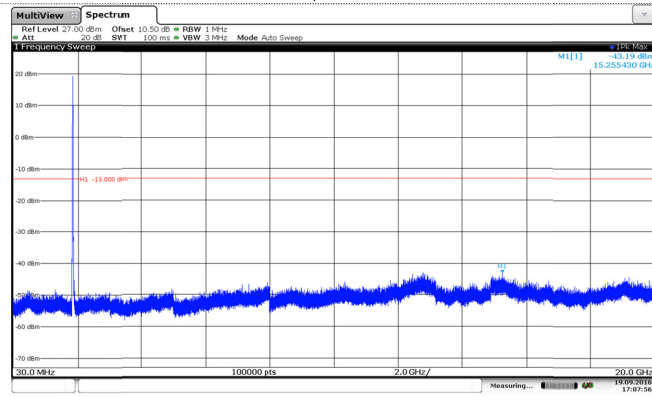

LTE Band 2-5MHz

QPSK

16QAM

Channel Low

Channel Low

Channel Mid

Channel Mid

Channel High

Channel High

LTE Band 2-10MHz

QPSK

16QAM

Channel Low

Channel Low

Channel Mid

Channel Mid

Channel High

Channel High

LTE Band 2-15MHz

QPSK

16QAM

Channel Low

Channel Low

Channel Mid

Channel Mid

Channel High

Channel High

LTE Band 2-20MHz

QPSK

16QAM

Channel Low

Channel Low