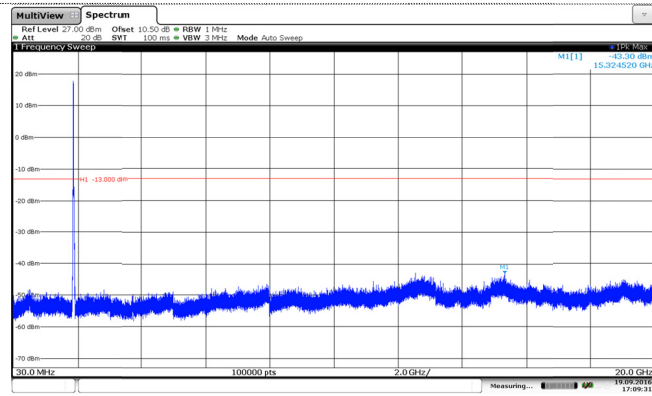

Channel High

Channel High

LTE Band 2-15MHz

QPSK

16QAM

Channel Low

Channel Low

Channel Mid

Channel Mid

Channel High

Channel High

LTE Band 2-20MHz

QPSK

16QAM

Channel Low

Channel Low

Channel Mid

Channel Mid

Channel High

Channel High

LTE Band 4-3MHz

QPSK

16QAM

Channel Low

Channel Low

Channel Mid

Channel Mid

Channel High

Channel High

LTE Band 4-5MHz

QPSK

16QAM