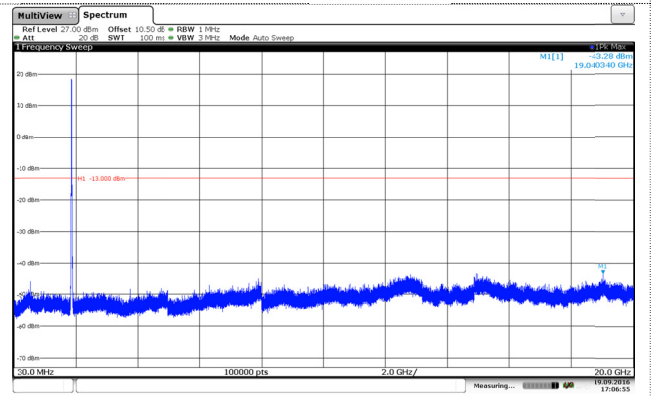

Channel High

LTE Band 2-10MHz

QPSK

16QAM

Channel Low

Channel Low

Channel Mid

Channel Mid

Channel High

Channel High

LTE Band 2-15MHz

QPSK

16QAM

Channel Low

Channel Low

Channel Mid

Channel Mid

Channel High

Channel High

LTE Band 2-20MHz

QPSK

16QAM

Channel Low

Channel Low

Channel Mid

Channel Mid

Channel High

Channel High

LTE Band 4-3MHz

QPSK

16QAM

Channel Low