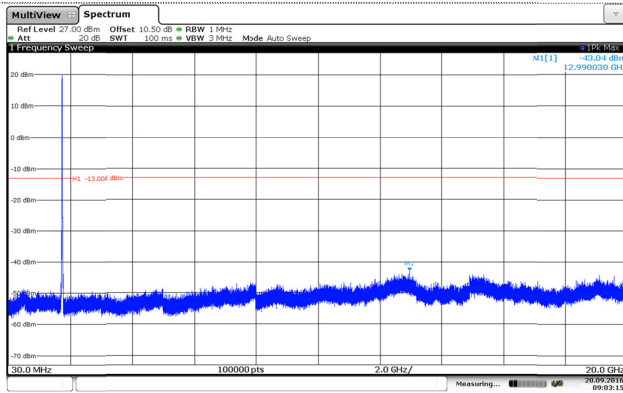

Channel Low

Channel Low

Channel Mid

Channel Mid

Channel High

Channel High

LTE Band 4-10MHz

QPSK

16QAM

Channel Low

Channel Low

Channel Mid

Channel Mid

Channel High

Channel High