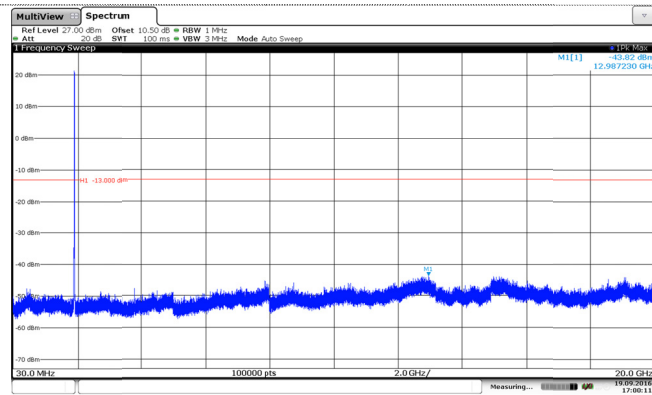

LTE Band 2-5MHz

QPSK

16QAM

Channel Low

Channel Low

Channel Mid

Channel Mid

Channel High

Channel High

LTE Band 2-10MHz

QPSK

16QAM

Channel Low

Channel Low

Channel Mid

Channel Mid

Channel High

Channel High

LTE Band 2-15MHz

QPSK

16QAM

Channel Low

Channel Low

Channel Mid