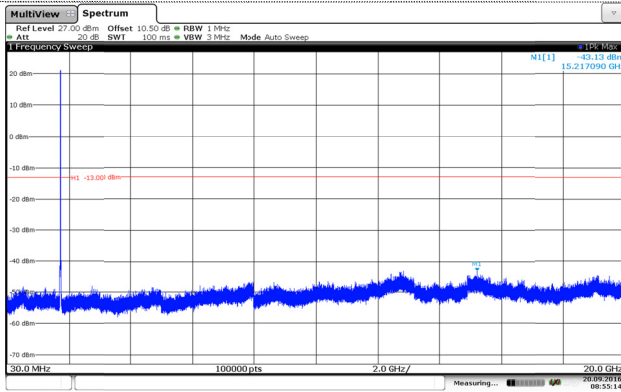

Channel Mid

Channel Mid

Channel High

Channel High

LTE Band 4-3MHz

QPSK

16QAM

Channel Low

Channel Low

Channel Mid

Channel Mid

Channel High

Channel High

LTE Band 4-5MHz

QPSK

16QAM

Channel Low

Channel Low

Channel Mid

Channel Mid

Channel High

Channel High

LTE Band 4-10MHz

QPSK