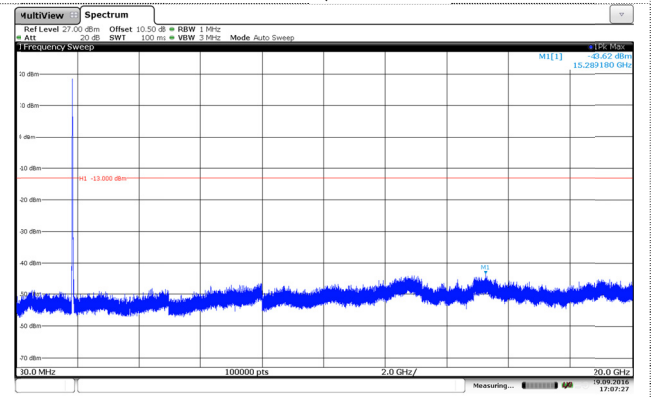

LTE Band 2-5MHz

QPSK

16QAM

Channel Low

Channel Low

Channel Mid

Channel Mid

Channel High

Channel High

LTE Band 2-10MHz

QPSK

16QAM

Channel Low

Channel Low

Channel Mid

Channel Mid

Channel High

Channel High

LTE Band 2-15MHz

QPSK

16QAM

Channel Low

Channel Low

Channel Mid

Channel Mid

Channel High

Channel High

LTE Band 2-20MHz

QPSK

16QAM

Channel Low

Channel Low