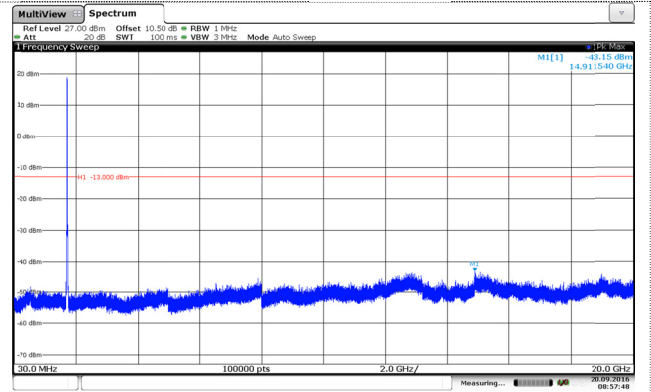

Channel Low

Channel Mid

Channel Mid

Channel High

Channel High

LTE Band 4-5MHz

QPSK

16QAM

Channel Low

Channel Low

Channel Mid

Channel Mid

Channel High

Channel High

LTE Band 4-10MHz

QPSK

16QAM

Channel Low

Channel Low

Channel Mid

Channel Mid

Channel High

Channel High