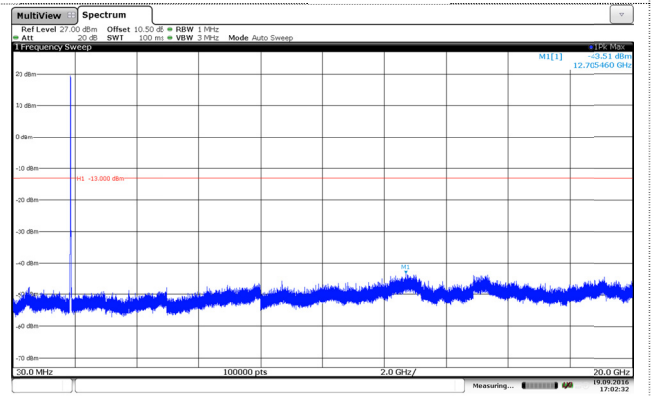

LTE Band 2-5MHz

QPSK

16QAM

Channel Low

Channel Low

Channel Mid

Channel Mid

Channel High

Channel High

LTE Band 2-10MHz

QPSK

16QAM

Channel Low

Channel Low

Channel Mid

Channel Mid

Channel High

Channel High

LTE Band 2-15MHz

QPSK

16QAM

Channel Low

Channel Low

Channel Mid

Channel Mid

Channel High

Channel High

LTE Band 2-20MHz

QPSK

16QAM

Channel Low

Channel Low