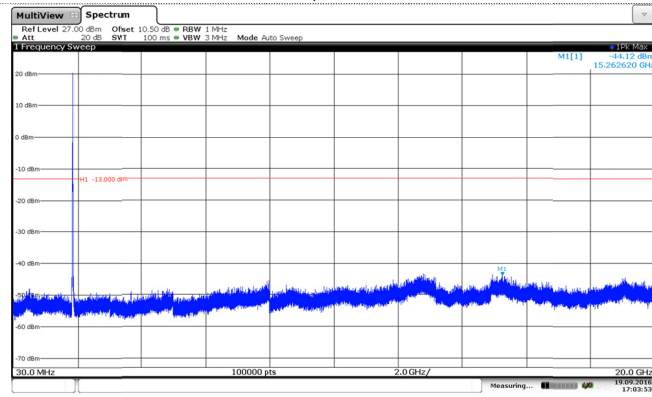

LTE Band 2-5MHz

QPSK

16QAM

Channel Low

Channel Low

Channel Mid

Channel Mid

Channel High

Channel High

LTE Band 2-10MHz

QPSK

16QAM

Channel Low

Channel Low

Channel Mid

Channel Mid

Channel High

Channel High

LTE Band 2-15MHz

QPSK

16QAM

Channel Low

Channel Low

Channel Mid