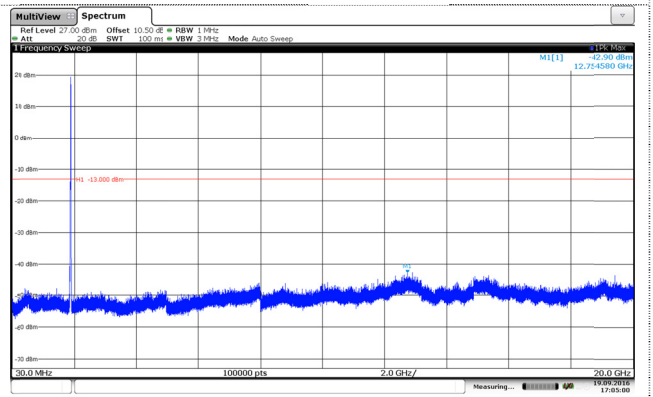

LTE Band 2-5MHz

QPSK

16QAM

Channel Low

Channel Low

Channel Mid

Channel Mid

Channel High

Channel High

LTE Band 2-10MHz

QPSK

16QAM

Channel Low

Channel Low

Channel Mid

Channel Mid

Channel High

Channel High

LTE Band 2-15MHz

QPSK

16QAM

Channel Low

Channel Low

Channel Mid

Channel Mid

Channel High

Channel High

LTE Band 2-20MHz

QPSK

16QAM

Channel Low

Channel Low