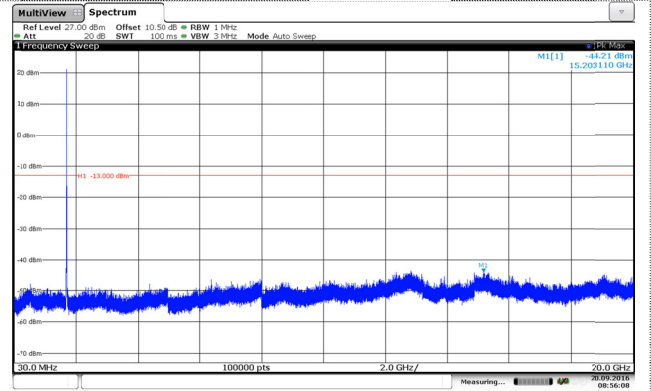

Channel Mid

Channel Mid

Channel High

Channel High

LTE Band 4-3MHz

QPSK

16QAM

Channel Low

Channel Low

Channel Mid

Channel Mid

Channel High

Channel High

LTE Band 4-5MHz

QPSK

16QAM

Channel Low

Channel Low

Channel Mid

Channel Mid

Channel High

Channel High

LTE Band 4-10MHz

QPSK