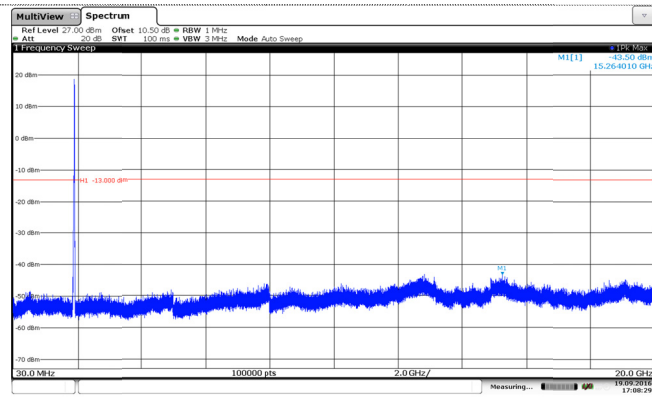

Channel High

LTE Band 2-10MHz

QPSK

16QAM

Channel Low

Channel Low

Channel Mid

Channel Mid

Channel High

Channel High

LTE Band 2-15MHz

QPSK

16QAM

Channel Low

Channel Low

Channel Mid

Channel Mid

Channel High

Channel High

LTE Band 2-20MHz

QPSK

16QAM

Channel Low

Channel Low

Channel Mid

Channel Mid

Channel High

Channel High

LTE Band 4-3MHz

QPSK

16QAM

Channel Low