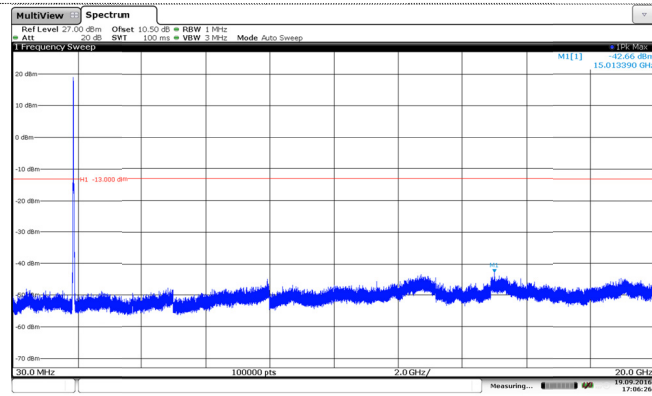

Channel High

LTE Band 2-10MHz

QPSK

16QAM

Channel Low

Channel Low

Channel Mid

Channel Mid

Channel High

Channel High

LTE Band 2-15MHz

QPSK

16QAM

Channel Low

Channel Low

Channel Mid

Channel Mid

Channel High

Channel High

LTE Band 2-20MHz

QPSK

16QAM

Channel Low

Channel Low

Channel Mid

Channel Mid

Channel High

Channel High

LTE Band 4-3MHz

QPSK

16QAM

Channel Low