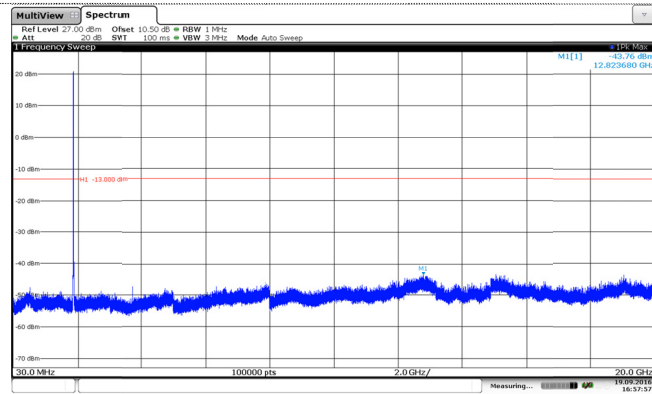

LTE Band 2-5MHz

QPSK

16QAM

Channel Low

Channel Low

Channel Mid

Channel Mid

Channel High

Channel High

LTE Band 2-10MHz

QPSK

16QAM

Channel Low

Channel Low

Channel Mid

Channel Mid

Channel High

Channel High

LTE Band 2-15MHz

QPSK

16QAM

Channel Low

Channel Low

Channel Mid