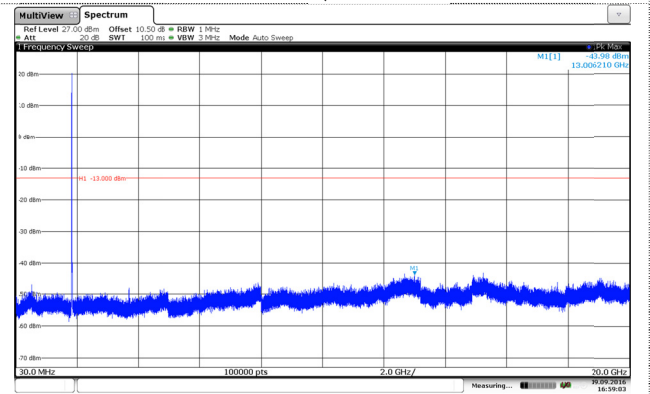

LTE Band 2-5MHz

QPSK

16QAM

Channel Low

Channel Low

Channel Mid

Channel Mid

Channel High

Channel High

LTE Band 2-10MHz

QPSK

16QAM

Channel Low

Channel Low

Channel Mid

Channel Mid

Channel High

Channel High

LTE Band 2-15MHz

QPSK

16QAM

Channel Low

Channel Low

Channel Mid