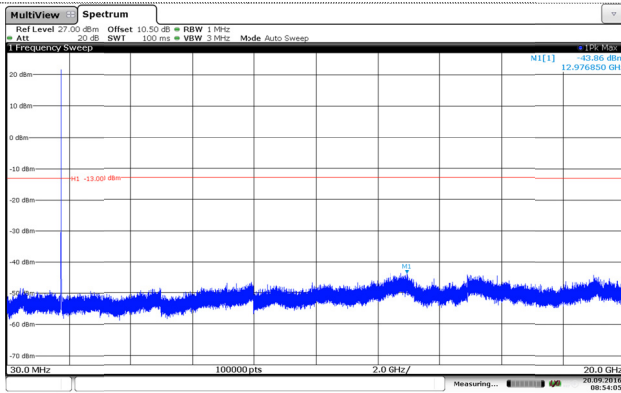

Channel Mid

Channel High

Channel High

LTE Band 2-20MHz

QPSK

16QAM

Channel Low

Channel Low

Channel Mid

Channel Mid

Channel High

Channel High

LTE Band 4-3MHz

QPSK

16QAM

Channel Low

Channel Low

Channel Mid

Channel Mid

Channel High

Channel High

LTE Band 4-5MHz

QPSK

16QAM

Channel Low

Channel Low

Channel Mid

Channel Mid

Channel High

Channel High

LTE Band 4-10MHz

QPSK