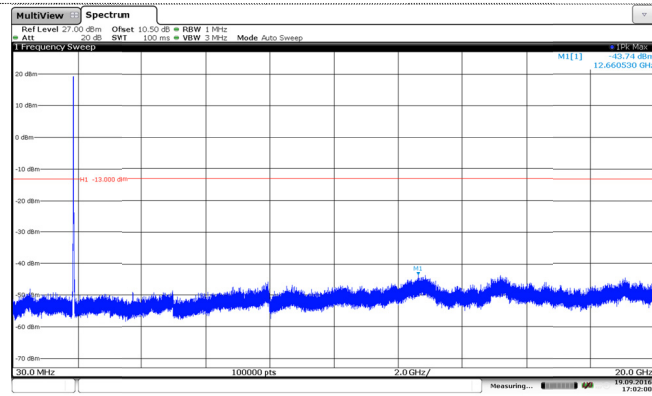

LTE Band 2-5MHz

QPSK

16QAM

Channel Low

Channel Low

Channel Mid

Channel Mid

Channel High

Channel High

LTE Band 2-10MHz

QPSK

16QAM

Channel Low

Channel Low

Channel Mid

Channel Mid

Channel High

Channel High

LTE Band 2-15MHz

QPSK

16QAM

Channel Low

Channel Low

Channel Mid

Channel Mid

Channel High

Channel High

LTE Band 2-20MHz

QPSK

16QAM

Channel Low

Channel Low