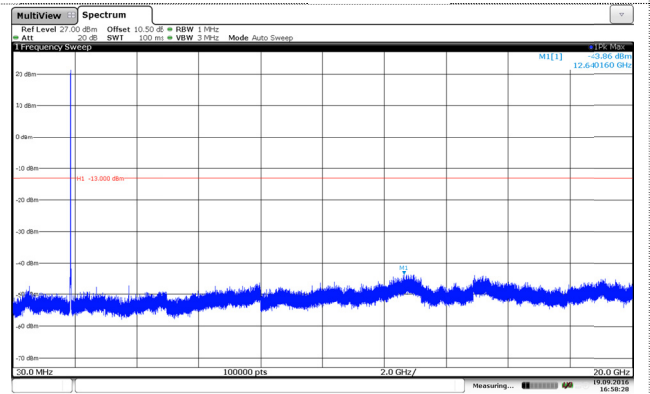

LTE Band 2-5MHz

QPSK

16QAM

Channel Low

Channel Low

Channel Mid

Channel Mid

Channel High

Channel High

LTE Band 2-10MHz

QPSK

16QAM

Channel Low

Channel Low

Channel Mid

Channel Mid

Channel High

Channel High

LTE Band 2-15MHz

QPSK

16QAM

Channel Low

Channel Low

Channel Mid