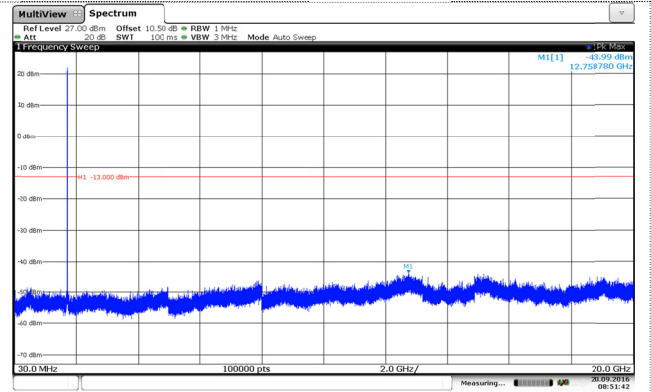

Channel Mid

Channel High

Channel High

LTE Band 2-20MHz

QPSK

16QAM

Channel Low

Channel Low

Channel Mid

Channel Mid

Channel High

Channel High

LTE Band 4-3MHz

QPSK

16QAM

Channel Low

Channel Low

Channel Mid

Channel Mid

Channel High

Channel High

LTE Band 4-5MHz

QPSK

16QAM

Channel Low

Channel Low

Channel Mid

Channel Mid

Channel High

Channel High

LTE Band 4-10MHz

QPSK