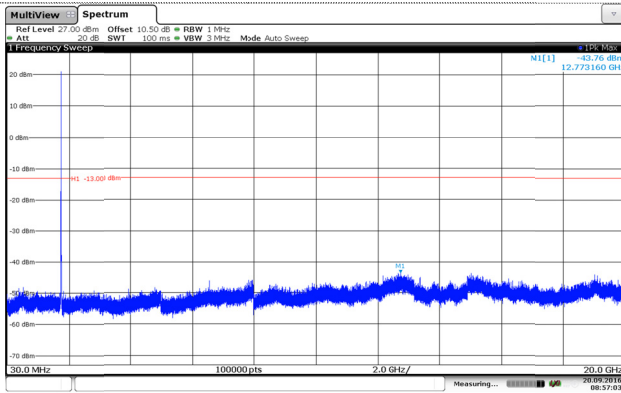

Channel Mid

Channel Mid

Channel High

Channel High

LTE Band 4-3MHz

QPSK

16QAM

Channel Low

Channel Low

Channel Mid

Channel Mid

Channel High

Channel High

LTE Band 4-5MHz

QPSK

16QAM

Channel Low

Channel Low

Channel Mid

Channel Mid

Channel High

Channel High

LTE Band 4-10MHz

QPSK