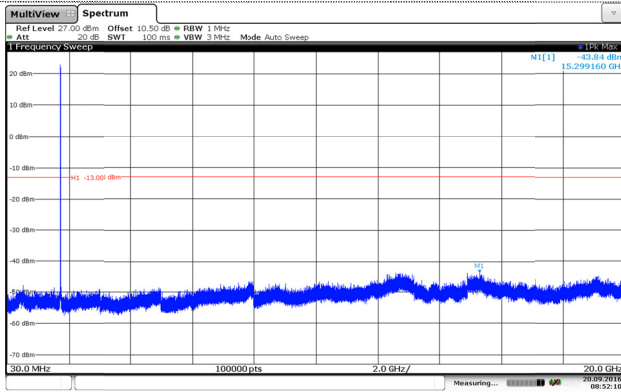

Channel Mid

Channel High

Channel High

LTE Band 2-20MHz

QPSK

16QAM

Channel Low

Channel Low

Channel Mid

Channel Mid

Channel High

Channel High

LTE Band 4-3MHz

QPSK

16QAM

Channel Low

Channel Low

Channel Mid

Channel Mid

Channel High

Channel High

LTE Band 4-5MHz

QPSK

16QAM

Channel Low

Channel Low

Channel Mid

Channel Mid

Channel High

Channel High

LTE Band 4-10MHz

QPSK