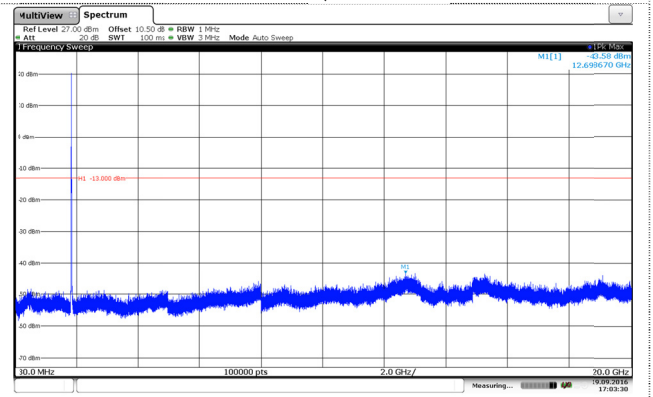

LTE Band 2-5MHz

QPSK

16QAM

Channel Low

Channel Low

Channel Mid

Channel Mid

Channel High

Channel High

LTE Band 2-10MHz

QPSK

16QAM

Channel Low

Channel Low

Channel Mid

Channel Mid

Channel High

Channel High

LTE Band 2-15MHz

QPSK

16QAM

Channel Low

Channel Low

Channel Mid