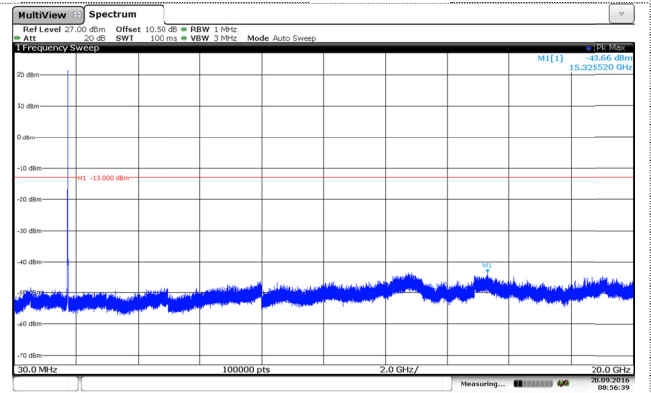

Channel Mid

Channel Mid

Channel High

Channel High

LTE Band 4-3MHz

QPSK

16QAM

Channel Low

Channel Low

Channel Mid

Channel Mid

Channel High

Channel High

LTE Band 4-5MHz

QPSK

16QAM

Channel Low

Channel Low

Channel Mid

Channel Mid

Channel High

Channel High

LTE Band 4-10MHz

QPSK