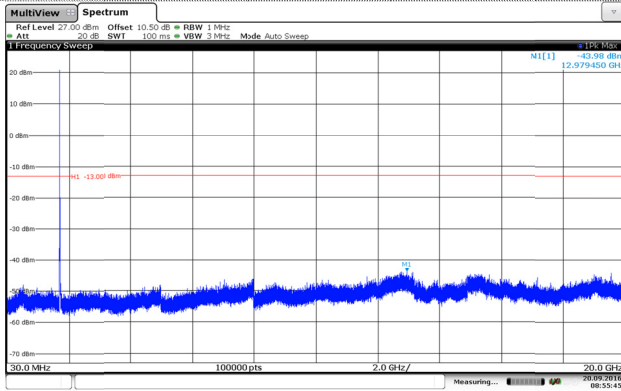

Channel Mid

Channel Mid

Channel High

Channel High

LTE Band 4-3MHz

QPSK

16QAM

Channel Low

Channel Low

Channel Mid

Channel Mid

Channel High

Channel High

LTE Band 4-5MHz

QPSK

16QAM

Channel Low

Channel Low

Channel Mid

Channel Mid

Channel High

Channel High

LTE Band 4-10MHz

QPSK