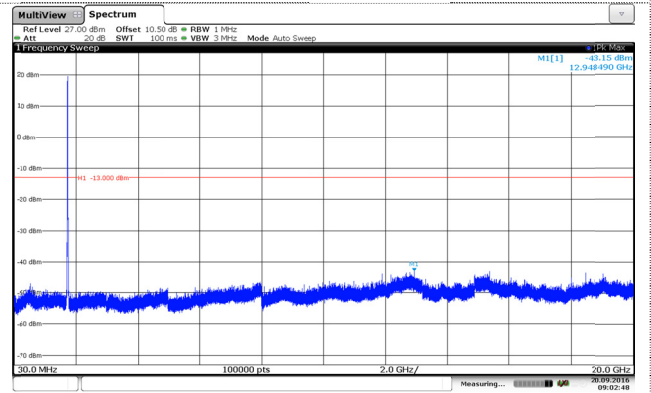

Channel Low

Channel Low

Channel Mid

Channel Mid

Channel High

Channel High

LTE Band 4-10MHz

QPSK

16QAM

Channel Low

Channel Low

Channel Mid

Channel Mid

Channel High

Channel High