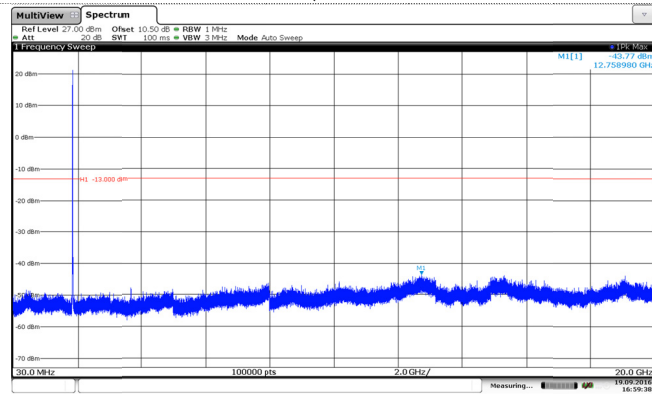

LTE Band 2-5MHz

QPSK

16QAM

Channel Low

Channel Low

Channel Mid

Channel Mid

Channel High

Channel High

LTE Band 2-10MHz

QPSK

16QAM

Channel Low

Channel Low

Channel Mid

Channel Mid

Channel High

Channel High

LTE Band 2-15MHz

QPSK

16QAM

Channel Low

Channel Low

Channel Mid