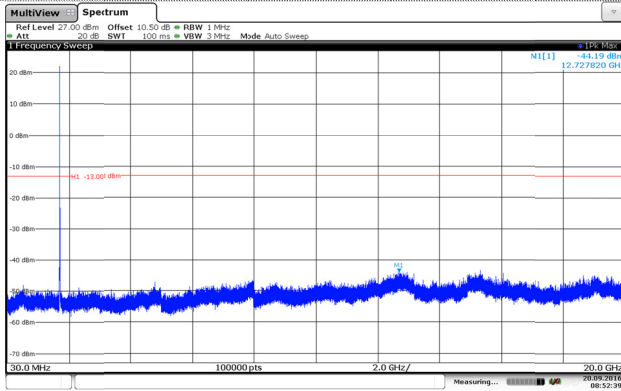

Channel Mid

Channel High

Channel High

LTE Band 2-20MHz

QPSK

16QAM

Channel Low

Channel Low

Channel Mid

Channel Mid

Channel High

Channel High

LTE Band 4-3MHz

QPSK

16QAM

Channel Low

Channel Low

Channel Mid

Channel Mid

Channel High

Channel High

LTE Band 4-5MHz

QPSK

16QAM

Channel Low

Channel Low

Channel Mid

Channel Mid

Channel High

Channel High

LTE Band 4-10MHz

QPSK