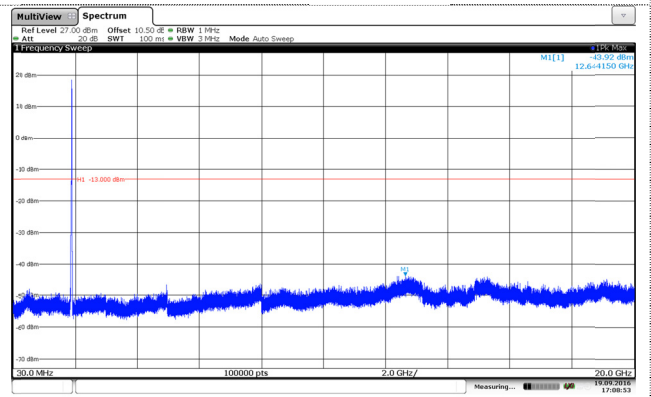

Channel High

LTE Band 2-10MHz

QPSK

16QAM

Channel Low

Channel Low

Channel Mid

Channel Mid

Channel High

Channel High

LTE Band 2-15MHz

QPSK

16QAM

Channel Low

Channel Low

Channel Mid

Channel Mid

Channel High

Channel High

LTE Band 2-20MHz

QPSK

16QAM

Channel Low

Channel Low

Channel Mid

Channel Mid

Channel High

Channel High

LTE Band 4-3MHz

QPSK

16QAM

Channel Low