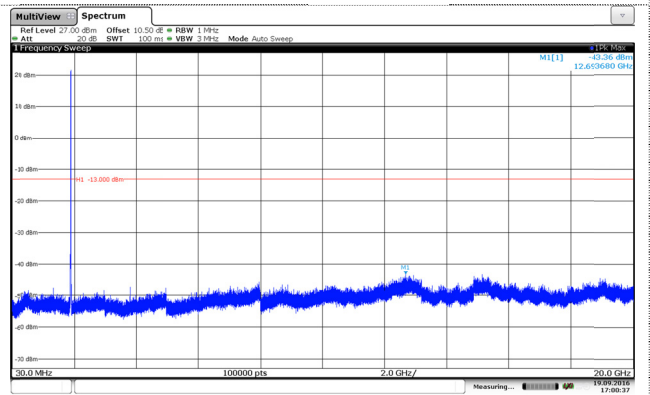

LTE Band 2-5MHz

QPSK

16QAM

Channel Low

Channel Low

Channel Mid

Channel Mid

Channel High

Channel High

LTE Band 2-10MHz

QPSK

16QAM

Channel Low

Channel Low

Channel Mid

Channel Mid

Channel High

Channel High

LTE Band 2-15MHz

QPSK

16QAM

Channel Low

Channel Low

Channel Mid