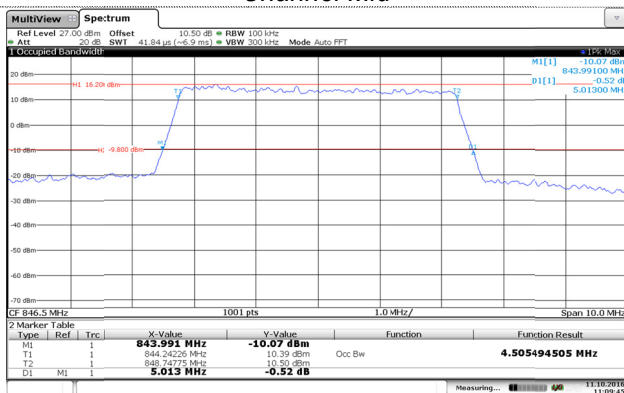

Channel Mid

Channel High

Channel High

LTE Band 5-3MHz

QPSK

16QAM

Channel Low

Channel Low

Channel Mid

Channel Mid

Channel High

Channel High

LTE Band 5-5MHz

QPSK

16QAM

Channel Low

Channel Low

Channel Mid

Channel Mid

Channel High

Channel High

LTE Band 5-10MHz

QPSK

16QAM

Channel Low

Channel Low

Channel Mid

Channel Mid

Channel High

Channel High

LTE Band 12-1.4MHz

QPSK