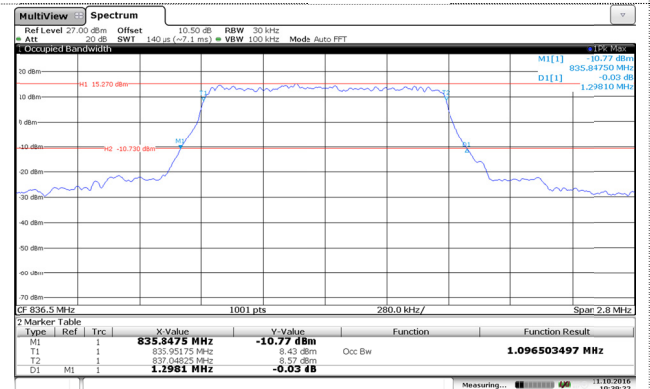

Channel High

LTE Band 4-20MHz

QPSK

16QAM

Channel Low

Channel Low

Channel Mid

Channel Mid

Channel High

Channel High

LTE Band 5-1.4MHz

QPSK

16QAM

Channel Low

Channel Low

Channel Mid

Channel Mid

Channel High

Channel High

LTE Band 5-3MHz

QPSK

16QAM

Channel Low

Channel Low

Channel Mid

Channel Mid

Channel High

Channel High

LTE Band 5-5MHz

QPSK

16QAM

Channel Low