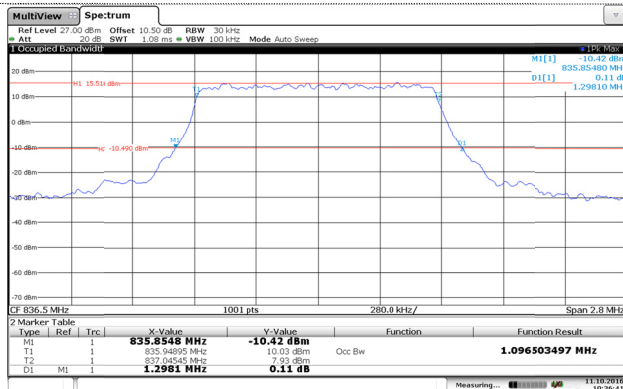

Channel High

LTE Band 4-20MHz

QPSK

16QAM

Channel Low

Channel Low

Channel Mid

Channel Mid

Channel High

Channel High

LTE Band 5-1.4MHz

QPSK

16QAM

Channel Low

Channel Low

Channel Mid

Channel Mid

Channel High

Channel High

LTE Band 5-3MHz

QPSK

16QAM

Channel Low

Channel Low

Channel Mid

Channel Mid

Channel High

Channel High

LTE Band 5-5MHz

QPSK

16QAM

Channel Low