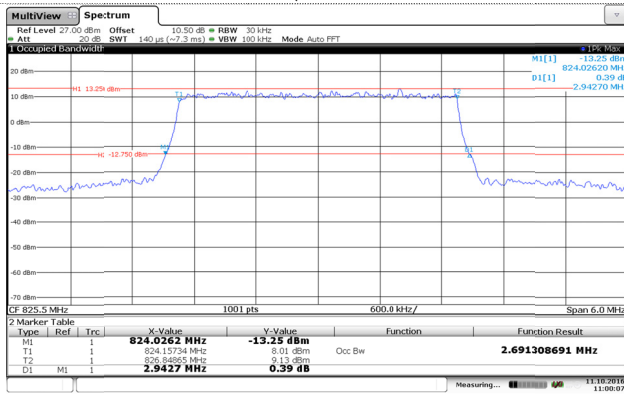

Channel High

Channel High

LTE Band 5-1.4MHz

QPSK

16QAM

Channel Low

Channel Low

Channel Mid

Channel Mid

Channel High

Channel High

LTE Band 5-3MHz

QPSK

16QAM

Channel Low

Channel Low

Channel Mid

Channel Mid

Channel High

Channel High

LTE Band 5-5MHz

QPSK

16QAM

Channel Low

Channel Low

Channel Mid

Channel Mid

Channel High

Channel High

LTE Band 5-10MHz

QPSK

16QAM