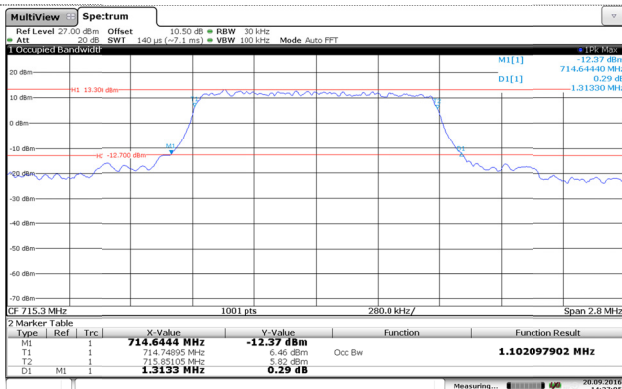

Channel Low

Channel Low

Channel Mid

Channel Mid

Channel High

Channel High

LTE Band 12-1.4MHz

QPSK

16QAM

Channel Low

Channel Low

Channel Mid

Channel Mid

Channel High

Channel High