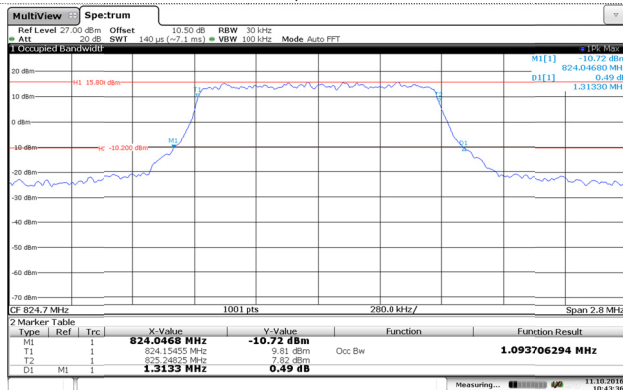

LTE Band 4-15MHz

QPSK

16QAM

Channel Low

Channel Low

Channel Mid

Channel Mid

Channel High

Channel High

LTE Band 4-20MHz

QPSK

16QAM

Channel Low

Channel Low

Channel Mid

Channel Mid

Channel High

Channel High

LTE Band 5-1.4MHz

QPSK

16QAM

Channel Low

Channel Low

Channel Mid

Channel Mid

Channel High

Channel High

LTE Band 5-3MHz

QPSK

16QAM

Channel Low

Channel Low