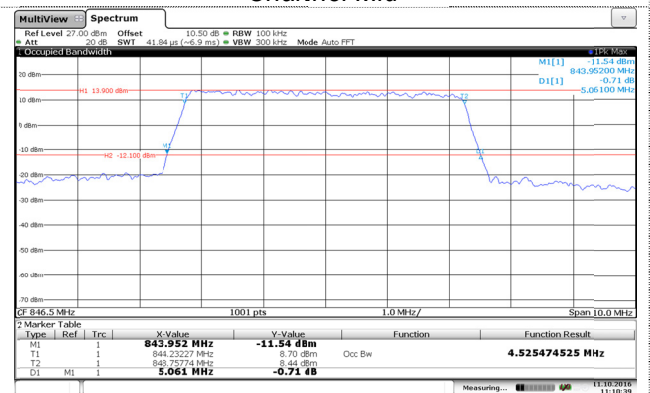

Channel Mid

Channel High

Channel High

LTE Band 5-3MHz

QPSK

16QAM

Channel Low

Channel Low

Channel Mid

Channel Mid

Channel High

Channel High

LTE Band 5-5MHz

QPSK

16QAM

Channel Low

Channel Low

Channel Mid

Channel Mid

Channel High

Channel High

LTE Band 5-10MHz

QPSK

16QAM

Channel Low

Channel Low

Channel Mid

Channel Mid

Channel High

Channel High

LTE Band 12-1.4MHz

QPSK