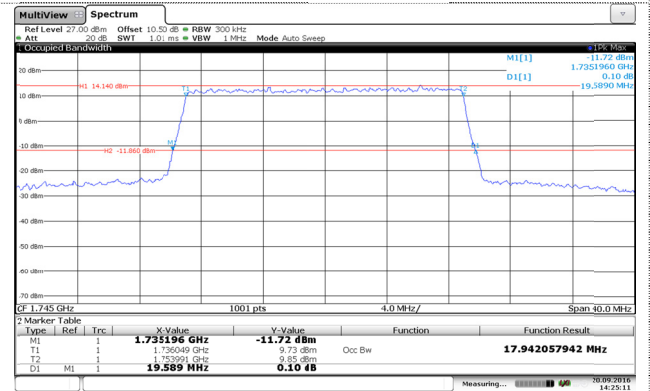

LTE Band 4-15MHz

QPSK

16QAM

Channel Low

Channel Low

Channel Mid

Channel Mid

Channel High

Channel High

LTE Band 4-20MHz

QPSK

16QAM

Channel Low

Channel Low

Channel Mid

Channel Mid

Channel High

Channel High

LTE Band 5-1.4MHz

QPSK

16QAM

Channel Low

Channel Low

Channel Mid

Channel Mid

Channel High

Channel High

LTE Band 5-3MHz

QPSK

16QAM

Channel Low

Channel Low