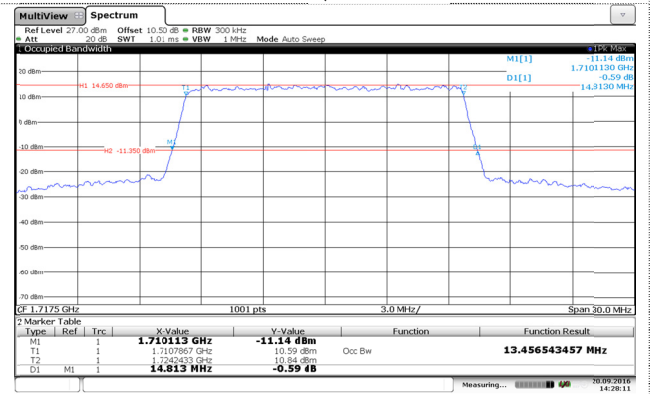

LTE Band 4-15MHz

QPSK

16QAM

Channel Low

Channel Low

Channel Mid

Channel Mid

Channel High

Channel High

LTE Band 4-20MHz

QPSK

16QAM

Channel Low

Channel Low

Channel Mid

Channel Mid

Channel High

Channel High

LTE Band 5-1.4MHz

QPSK

16QAM

Channel Low

Channel Low

Channel Mid