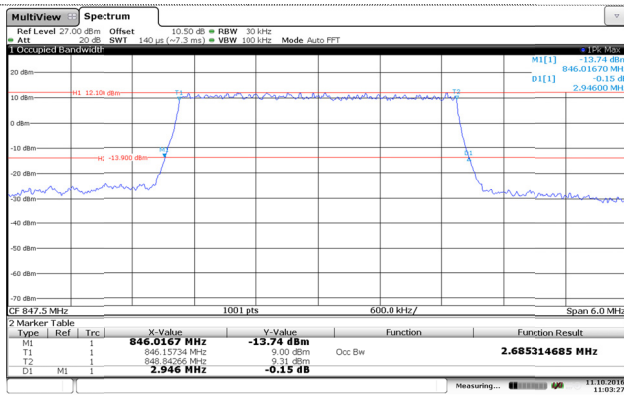

Channel High

Channel High

LTE Band 5-1.4MHz

QPSK

16QAM

Channel Low

Channel Low

Channel Mid

Channel Mid

Channel High

Channel High

LTE Band 5-3MHz

QPSK

16QAM

Channel Low

Channel Low

Channel Mid

Channel Mid

Channel High

Channel High

LTE Band 5-5MHz

QPSK

16QAM

Channel Low

Channel Low

Channel Mid

Channel Mid

Channel High

Channel High

LTE Band 5-10MHz

QPSK

16QAM