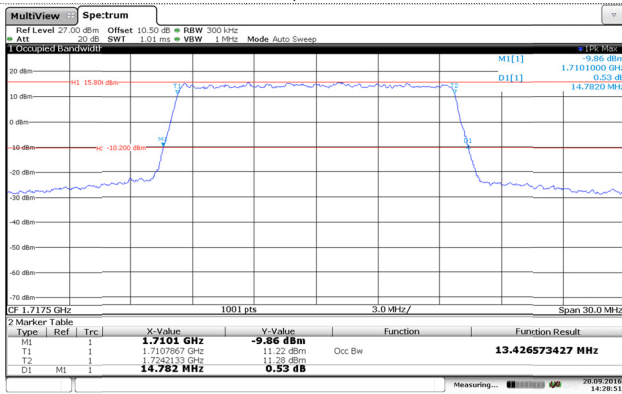

LTE Band 4-15MHz

QPSK

16QAM

Channel Low

Channel Low

Channel Mid

Channel Mid

Channel High

Channel High

LTE Band 4-20MHz

QPSK

16QAM

Channel Low

Channel Low

Channel Mid

Channel Mid

Channel High

Channel High

LTE Band 5-1.4MHz

QPSK

16QAM

Channel Low

Channel Low

Channel Mid