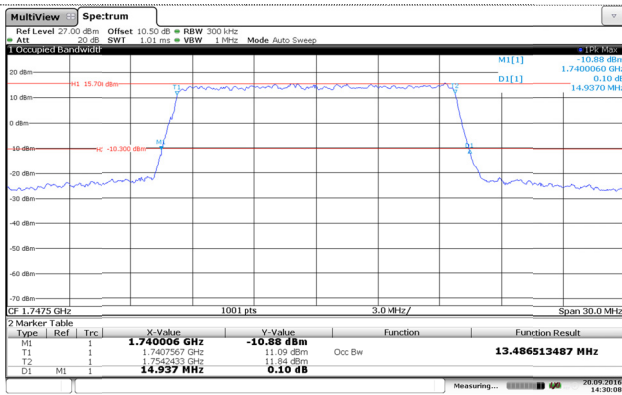

LTE Band 4-15MHz

QPSK

16QAM

Channel Low

Channel Low

Channel Mid

Channel Mid

Channel High

Channel High

LTE Band 4-20MHz

QPSK

16QAM

Channel Low

Channel Low

Channel Mid

Channel Mid

Channel High

Channel High

LTE Band 5-1.4MHz

QPSK

16QAM

Channel Low

Channel Low

Channel Mid