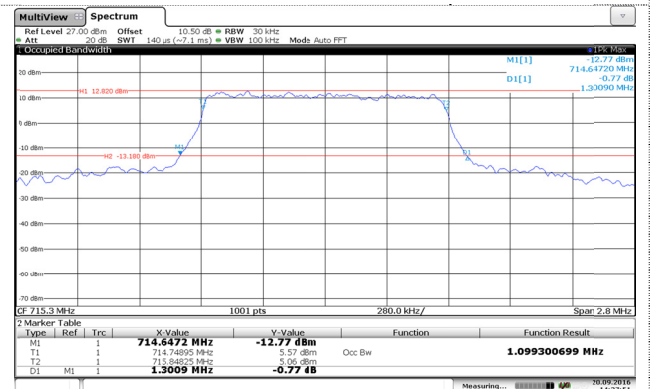

Channel Low

Channel Mid

Channel Mid

Channel High

Channel High

LTE Band 5-10MHz

QPSK

16QAM

Channel Low

Channel Low

Channel Mid

Channel Mid

Channel High

Channel High

LTE Band 12-1.4MHz

QPSK

16QAM

Channel Low

Channel Low

Channel Mid

Channel Mid

Channel High

Channel High