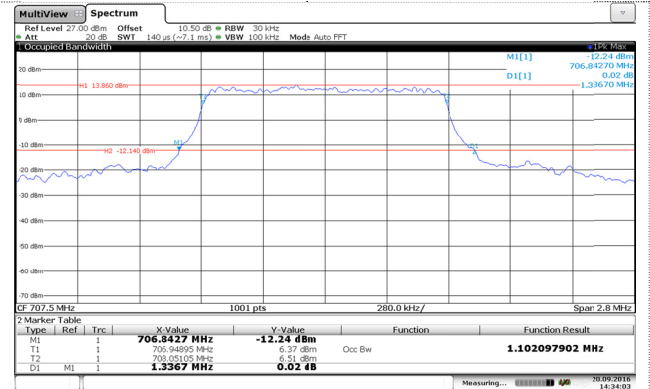

Channel Low

Channel Mid

Channel Mid

Channel High

Channel High

LTE Band 5-10MHz

QPSK

16QAM

Channel Low

Channel Low

Channel Mid

Channel Mid

Channel High

Channel High

LTE Band 12-1.4MHz

QPSK

16QAM

Channel Low

Channel Low

Channel Mid

Channel Mid

Channel High

Channel High