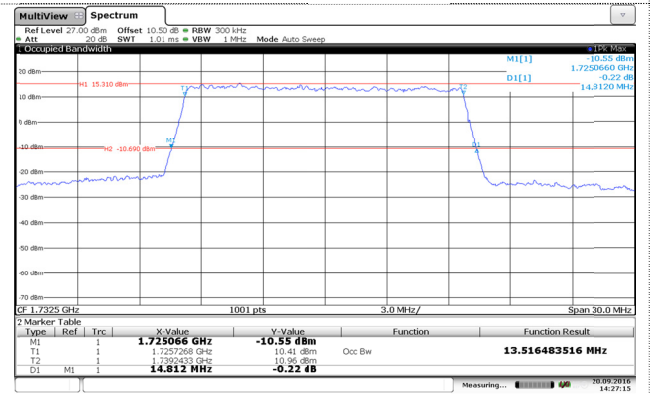

LTE Band 4-15MHz

QPSK

16QAM

Channel Low

Channel Low

Channel Mid

Channel Mid

Channel High

Channel High

LTE Band 4-20MHz

QPSK

16QAM

Channel Low

Channel Low

Channel Mid

Channel Mid

Channel High

Channel High

LTE Band 5-1.4MHz

QPSK

16QAM

Channel Low

Channel Low

Channel Mid