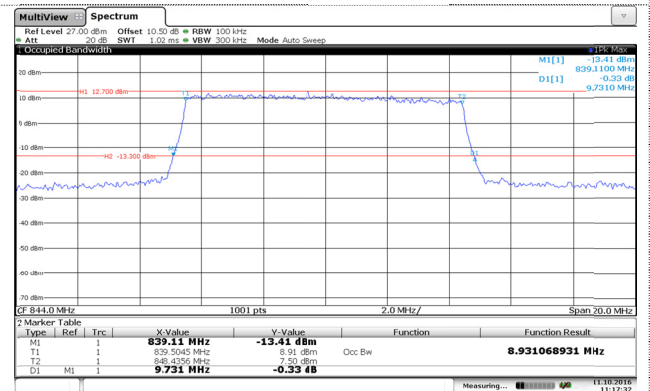

Channel Mid

Channel Mid

Channel High

Channel High

LTE Band 5-5MHz

QPSK

16QAM

Channel Low

Channel Low

Channel Mid

Channel Mid

Channel High

Channel High

LTE Band 5-10MHz

QPSK

16QAM

Channel Low

Channel Low

Channel Mid

Channel Mid

Channel High

Channel High

LTE Band 12-1.4MHz

QPSK