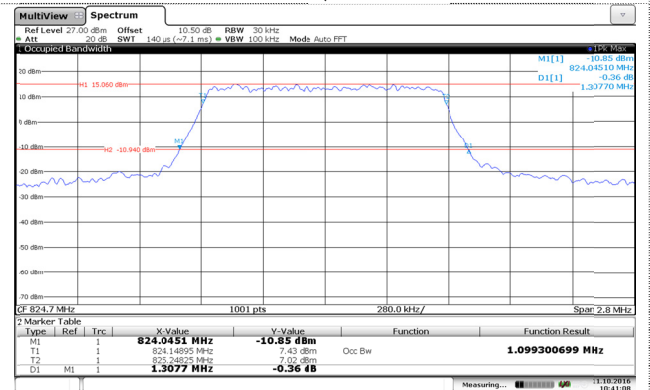

LTE Band 4-15MHz

QPSK

16QAM

Channel Low

Channel Low

Channel Mid

Channel Mid

Channel High

Channel High

LTE Band 4-20MHz

QPSK

16QAM

Channel Low

Channel Low

Channel Mid

Channel Mid

Channel High

Channel High

LTE Band 5-1.4MHz

QPSK

16QAM

Channel Low

Channel Low

Channel Mid

Channel Mid

Channel High

Channel High

LTE Band 5-3MHz

QPSK

16QAM

Channel Low

Channel Low