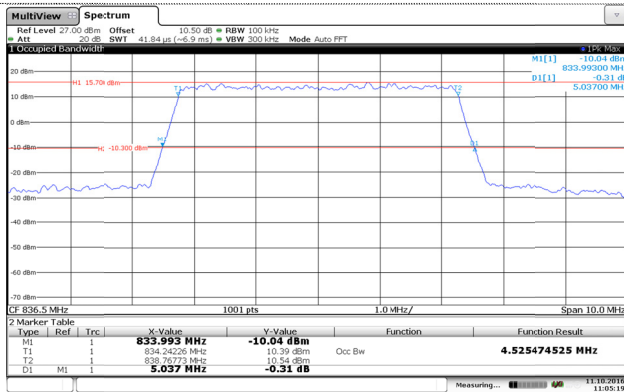

Channel Mid

Channel High

Channel High

LTE Band 5-3MHz

QPSK

16QAM

Channel Low

Channel Low

Channel Mid

Channel Mid

Channel High

Channel High

LTE Band 5-5MHz

QPSK

16QAM

Channel Low

Channel Low

Channel Mid

Channel Mid

Channel High

Channel High

LTE Band 5-10MHz

QPSK

16QAM

Channel Low

Channel Low

Channel Mid

Channel Mid

Channel High

Channel High

LTE Band 12-1.4MHz

QPSK