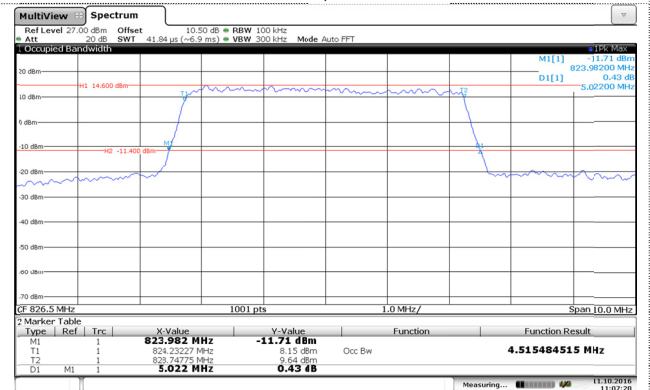

Channel Mid

Channel High

Channel High

LTE Band 5-3MHz

QPSK

16QAM

Channel Low

Channel Low

Channel Mid

Channel Mid

Channel High

Channel High

LTE Band 5-5MHz

QPSK

16QAM

Channel Low

Channel Low

Channel Mid

Channel Mid

Channel High

Channel High

LTE Band 5-10MHz

QPSK

16QAM

Channel Low

Channel Low

Channel Mid

Channel Mid

Channel High

Channel High

LTE Band 12-1.4MHz

QPSK