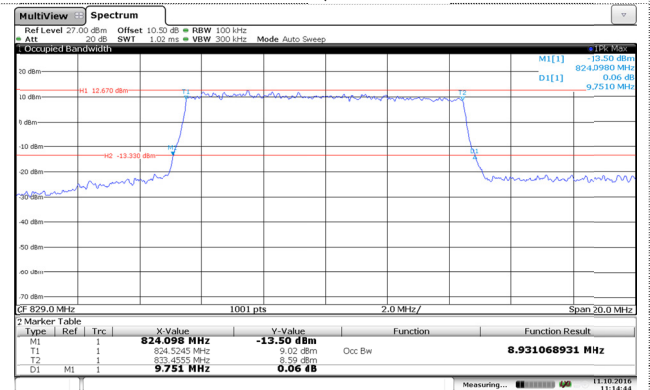

Channel Mid

Channel Mid

Channel High

Channel High

LTE Band 5-5MHz

QPSK

16QAM

Channel Low

Channel Low

Channel Mid

Channel Mid

Channel High

Channel High

LTE Band 5-10MHz

QPSK

16QAM

Channel Low

Channel Low

Channel Mid

Channel Mid

Channel High

Channel High

LTE Band 12-1.4MHz

QPSK