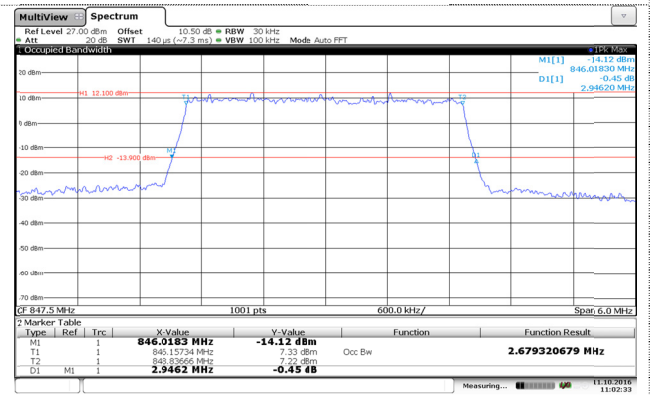

Channel High

Channel High

LTE Band 5-1.4MHz

QPSK

16QAM

Channel Low

Channel Low

Channel Mid

Channel Mid

Channel High

Channel High

LTE Band 5-3MHz

QPSK

16QAM

Channel Low

Channel Low

Channel Mid

Channel Mid

Channel High

Channel High

LTE Band 5-5MHz

QPSK

16QAM

Channel Low

Channel Low

Channel Mid

Channel Mid

Channel High

Channel High

LTE Band 5-10MHz

QPSK

16QAM