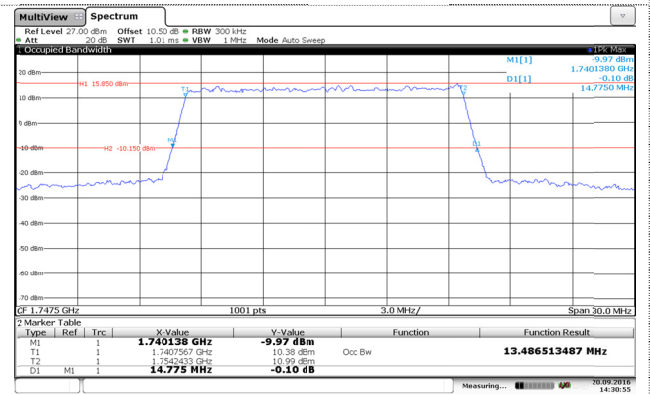

LTE Band 4-15MHz

QPSK

16QAM

Channel Low

Channel Low

Channel Mid

Channel Mid

Channel High

Channel High

LTE Band 4-20MHz

QPSK

16QAM

Channel Low

Channel Low

Channel Mid

Channel Mid

Channel High

Channel High

LTE Band 5-1.4MHz

QPSK

16QAM

Channel Low

Channel Low

Channel Mid