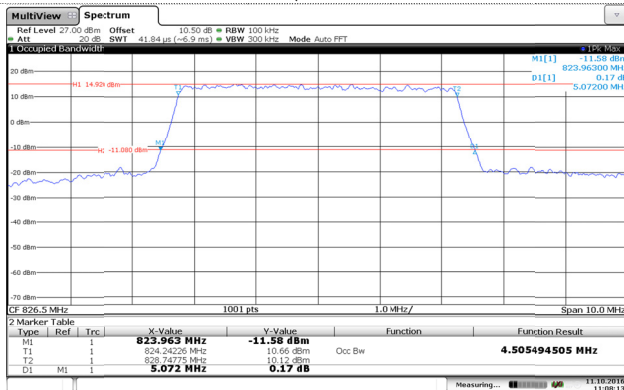

Channel Mid

Channel High

Channel High

LTE Band 5-3MHz

QPSK

16QAM

Channel Low

Channel Low

Channel Mid

Channel Mid

Channel High

Channel High

LTE Band 5-5MHz

QPSK

16QAM

Channel Low

Channel Low

Channel Mid

Channel Mid

Channel High

Channel High

LTE Band 5-10MHz

QPSK

16QAM

Channel Low

Channel Low

Channel Mid

Channel Mid

Channel High

Channel High

LTE Band 12-1.4MHz

QPSK