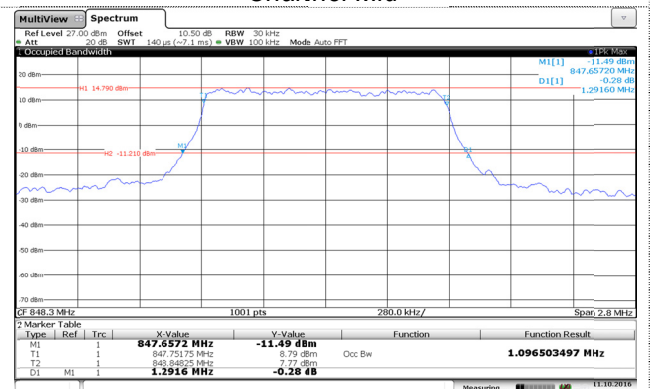

Channel High

LTE Band 4-20MHz

QPSK

16QAM

Channel Low

Channel Low

Channel Mid

Channel Mid

Channel High

Channel High

LTE Band 5-1.4MHz

QPSK

16QAM

Channel Low

Channel Low

Channel Mid

Channel Mid

Channel High

Channel High

LTE Band 5-3MHz

QPSK

16QAM

Channel Low

Channel Low

Channel Mid

Channel Mid

Channel High

Channel High

LTE Band 5-5MHz

QPSK

16QAM

Channel Low