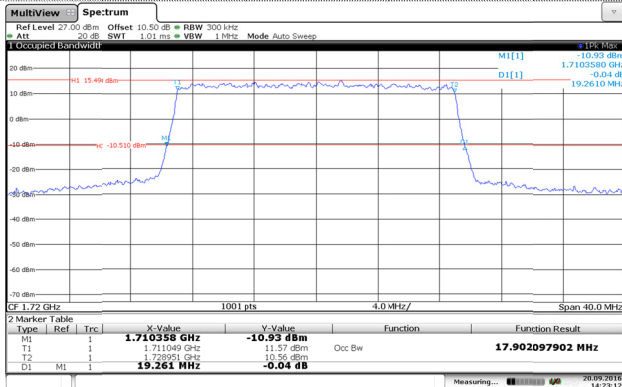

LTE Band 4-15MHz

QPSK

16QAM

Channel Low

Channel Low

Channel Mid

Channel Mid

Channel High

Channel High

LTE Band 4-20MHz

QPSK

16QAM

Channel Low

Channel Low

Channel Mid

Channel Mid

Channel High

Channel High

LTE Band 5-1.4MHz

QPSK

16QAM

Channel Low

Channel Low

Channel Mid