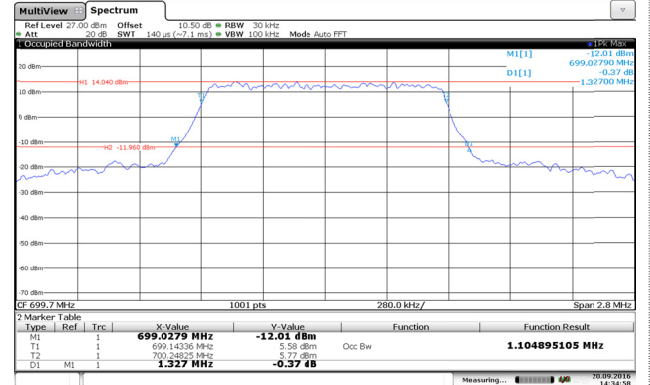

Channel Low

Channel Mid

Channel Mid

Channel High

Channel High

LTE Band 5-10MHz

QPSK

16QAM

Channel Low

Channel Low

Channel Mid

Channel Mid

Channel High

Channel High

LTE Band 12-1.4MHz

QPSK

16QAM

Channel Low

Channel Low

Channel Mid

Channel Mid

Channel High

Channel High