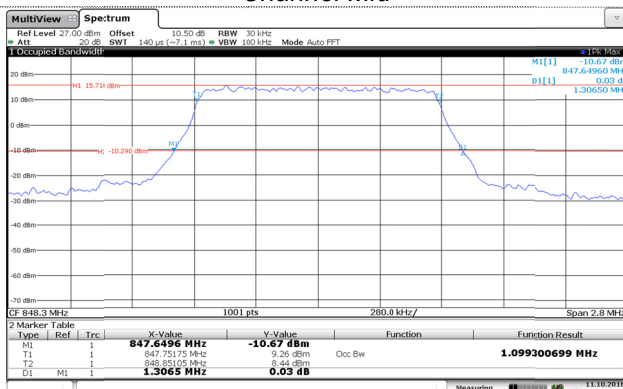

Channel High

LTE Band 4-20MHz

QPSK

16QAM

Channel Low

Channel Low

Channel Mid

Channel Mid

Channel High

Channel High

LTE Band 5-1.4MHz

QPSK

16QAM

Channel Low

Channel Low

Channel Mid

Channel Mid

Channel High

Channel High

LTE Band 5-3MHz

QPSK

16QAM

Channel Low

Channel Low

Channel Mid

Channel Mid

Channel High

Channel High

LTE Band 5-5MHz

QPSK

16QAM

Channel Low