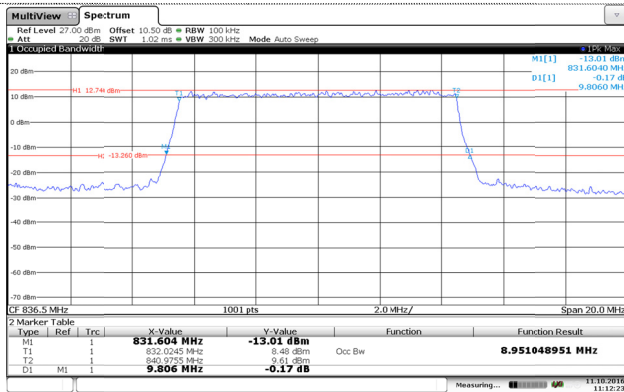

Channel Mid

Channel Mid

Channel High

Channel High

LTE Band 5-5MHz

QPSK

16QAM

Channel Low

Channel Low

Channel Mid

Channel Mid

Channel High

Channel High

LTE Band 5-10MHz

QPSK

16QAM

Channel Low

Channel Low

Channel Mid

Channel Mid

Channel High

Channel High

LTE Band 12-1.4MHz

QPSK