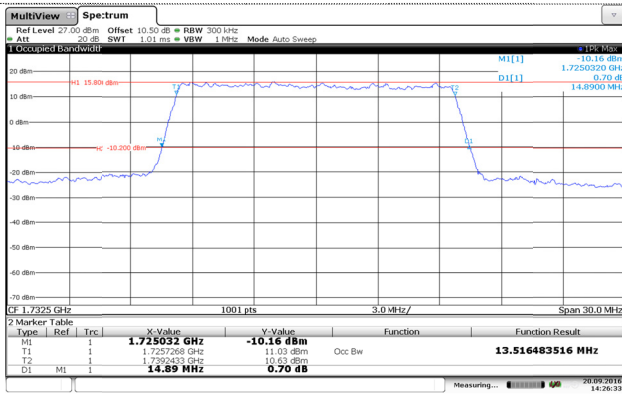

LTE Band 4-15MHz

QPSK

16QAM

Channel Low

Channel Low

Channel Mid

Channel Mid

Channel High

Channel High

LTE Band 4-20MHz

QPSK

16QAM

Channel Low

Channel Low

Channel Mid

Channel Mid

Channel High

Channel High

LTE Band 5-1.4MHz

QPSK

16QAM

Channel Low

Channel Low

Channel Mid