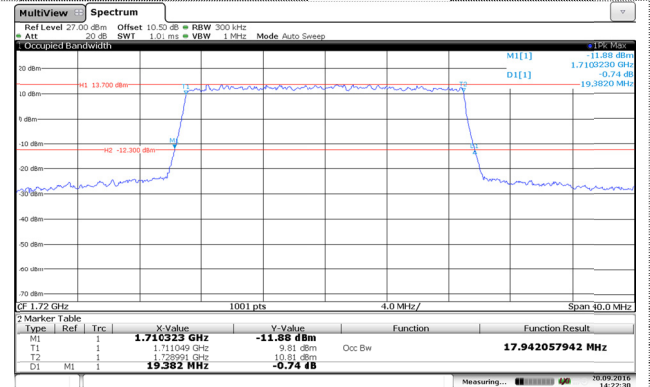

LTE Band 4-15MHz

QPSK

16QAM

Channel Low

Channel Low

Channel Mid

Channel Mid

Channel High

Channel High

LTE Band 4-20MHz

QPSK

16QAM

Channel Low

Channel Low

Channel Mid

Channel Mid

Channel High

Channel High

LTE Band 5-1.4MHz

QPSK

16QAM

Channel Low

Channel Low

Channel Mid