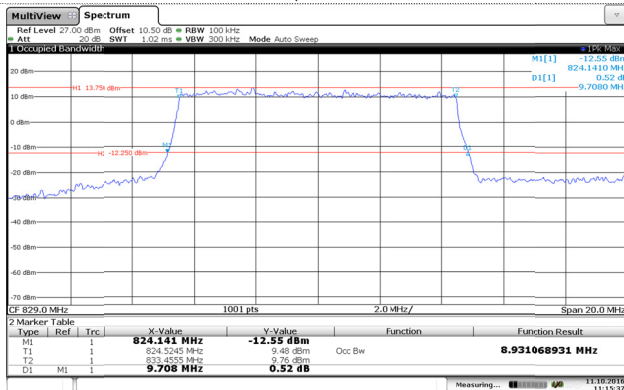

Channel Mid

Channel Mid

Channel High

Channel High

LTE Band 5-5MHz

QPSK

16QAM

Channel Low

Channel Low

Channel Mid

Channel Mid

Channel High

Channel High

LTE Band 5-10MHz

QPSK

16QAM

Channel Low

Channel Low

Channel Mid

Channel Mid

Channel High

Channel High

LTE Band 12-1.4MHz

QPSK