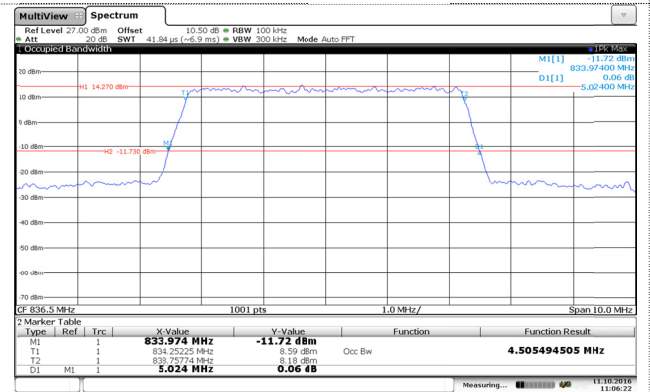

Channel Mid

Channel High

Channel High

LTE Band 5-3MHz

QPSK

16QAM

Channel Low

Channel Low

Channel Mid

Channel Mid

Channel High

Channel High

LTE Band 5-5MHz

QPSK

16QAM

Channel Low

Channel Low

Channel Mid

Channel Mid

Channel High

Channel High

LTE Band 5-10MHz

QPSK

16QAM

Channel Low

Channel Low

Channel Mid

Channel Mid

Channel High

Channel High

LTE Band 12-1.4MHz

QPSK