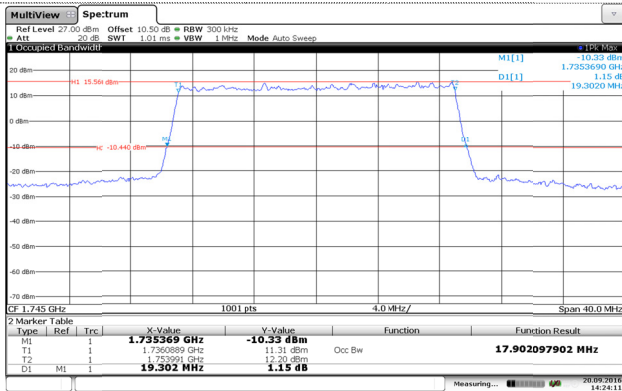

LTE Band 4-15MHz

QPSK

16QAM

Channel Low

Channel Low

Channel Mid

Channel Mid

Channel High

Channel High

LTE Band 4-20MHz

QPSK

16QAM

Channel Low

Channel Low

Channel Mid

Channel Mid

Channel High

Channel High

LTE Band 5-1.4MHz

QPSK

16QAM

Channel Low

Channel Low

Channel Mid

Channel Mid

Channel High

Channel High

LTE Band 5-3MHz

QPSK

16QAM

Channel Low

Channel Low