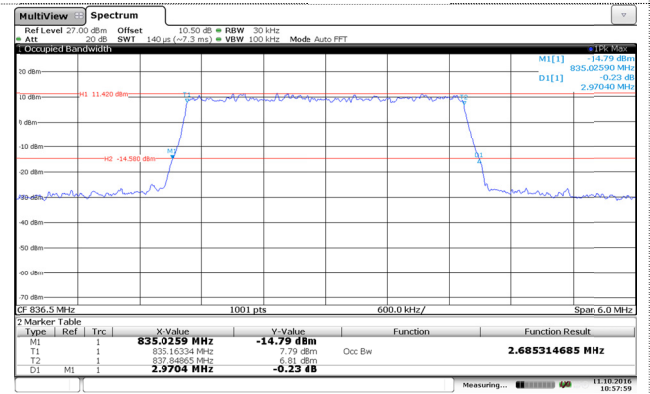

Channel High

Channel High

LTE Band 5-1.4MHz

QPSK

16QAM

Channel Low

Channel Low

Channel Mid

Channel Mid

Channel High

Channel High

LTE Band 5-3MHz

QPSK

16QAM

Channel Low

Channel Low

Channel Mid

Channel Mid

Channel High

Channel High

LTE Band 5-5MHz

QPSK

16QAM

Channel Low

Channel Low

Channel Mid

Channel Mid

Channel High

Channel High

LTE Band 5-10MHz

QPSK

16QAM