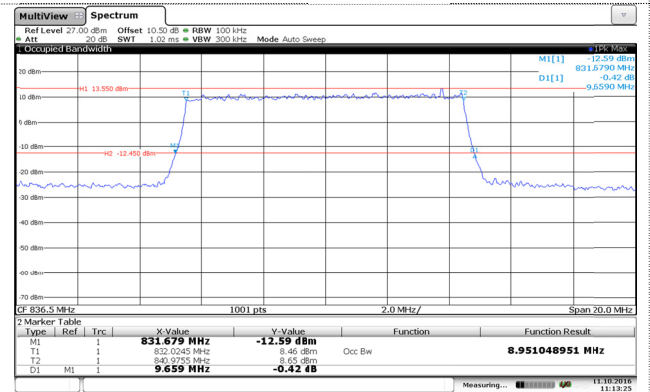

Channel Mid

Channel Mid

Channel High

Channel High

LTE Band 5-5MHz

QPSK

16QAM

Channel Low

Channel Low

Channel Mid

Channel Mid

Channel High

Channel High

LTE Band 5-10MHz

QPSK

16QAM

Channel Low

Channel Low

Channel Mid

Channel Mid

Channel High

Channel High

LTE Band 12-1.4MHz

QPSK