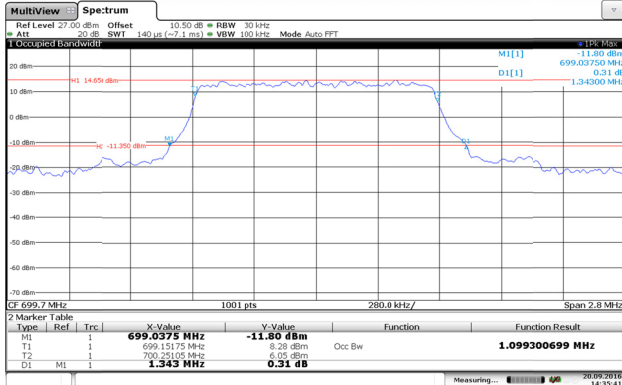

Channel Low

Channel Mid

Channel Mid

Channel High

Channel High

LTE Band 5-10MHz

QPSK

16QAM

Channel Low

Channel Low

Channel Mid

Channel Mid

Channel High

Channel High

LTE Band 12-1.4MHz

QPSK

16QAM

Channel Low

Channel Low

Channel Mid

Channel Mid

Channel High

Channel High