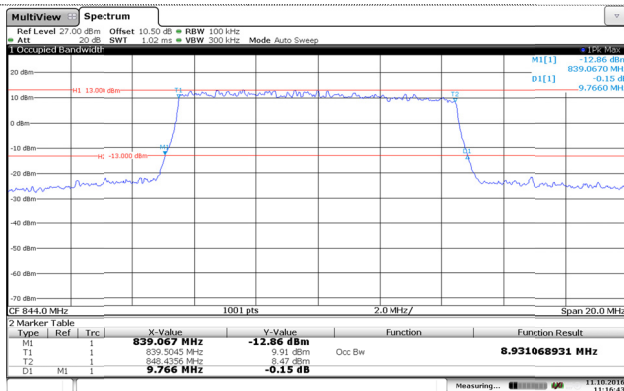

Channel Mid

Channel Mid

Channel High

Channel High

LTE Band 5-5MHz

QPSK

16QAM

Channel Low

Channel Low

Channel Mid

Channel Mid

Channel High

Channel High

LTE Band 5-10MHz

QPSK

16QAM

Channel Low

Channel Low

Channel Mid

Channel Mid

Channel High

Channel High

LTE Band 12-1.4MHz

QPSK