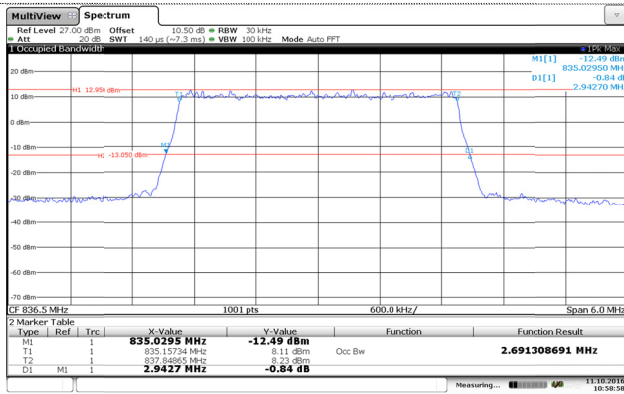

Channel High

Channel High

LTE Band 5-1.4MHz

QPSK

16QAM

Channel Low

Channel Low

Channel Mid

Channel Mid

Channel High

Channel High

LTE Band 5-3MHz

QPSK

16QAM

Channel Low

Channel Low

Channel Mid

Channel Mid

Channel High

Channel High

LTE Band 5-5MHz

QPSK

16QAM

Channel Low

Channel Low

Channel Mid

Channel Mid

Channel High

Channel High

LTE Band 5-10MHz

QPSK

16QAM