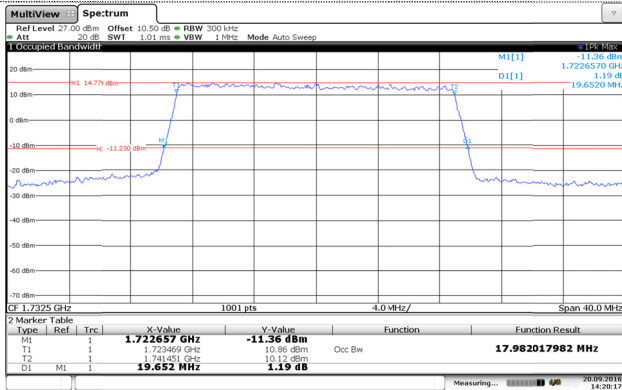

LTE Band 4-15MHz

QPSK

16QAM

Channel Low

Channel Low

Channel Mid

Channel Mid

Channel High

Channel High

LTE Band 4-20MHz

QPSK

16QAM

Channel Low

Channel Low

Channel Mid

Channel Mid

Channel High

Channel High

LTE Band 5-1.4MHz

QPSK

16QAM

Channel Low

Channel Low

Channel Mid

Channel Mid

Channel High

Channel High

LTE Band 5-3MHz

QPSK

16QAM

Channel Low

Channel Low