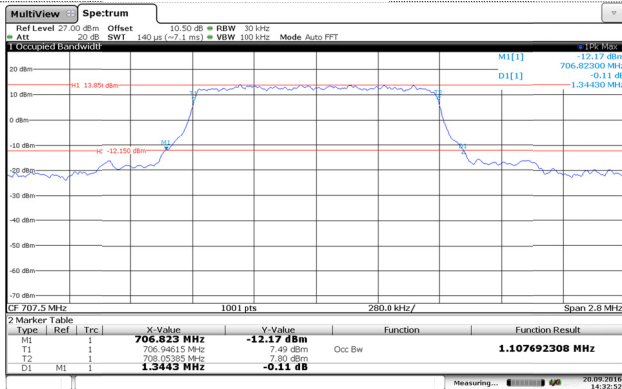

Channel Low

Channel Mid

Channel Mid

Channel High

Channel High

LTE Band 5-10MHz

QPSK

16QAM

Channel Low

Channel Low

Channel Mid

Channel Mid

Channel High

Channel High

LTE Band 12-1.4MHz

QPSK

16QAM

Channel Low

Channel Low

Channel Mid

Channel Mid

Channel High

Channel High