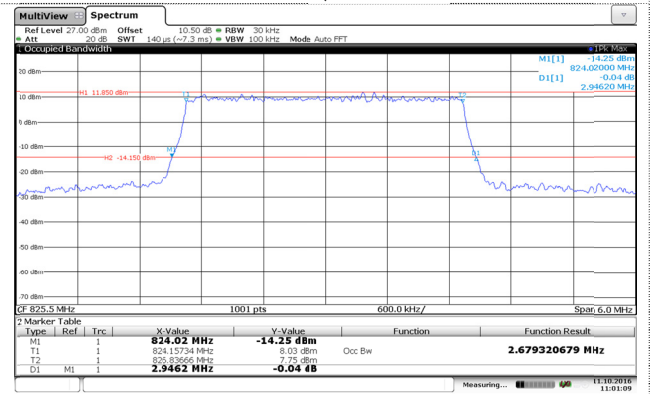

Channel High

Channel High

LTE Band 5-1.4MHz

QPSK

16QAM

Channel Low

Channel Low

Channel Mid

Channel Mid

Channel High

Channel High

LTE Band 5-3MHz

QPSK

16QAM

Channel Low

Channel Low

Channel Mid

Channel Mid

Channel High

Channel High

LTE Band 5-5MHz

QPSK

16QAM

Channel Low

Channel Low

Channel Mid

Channel Mid

Channel High

Channel High

LTE Band 5-10MHz

QPSK

16QAM