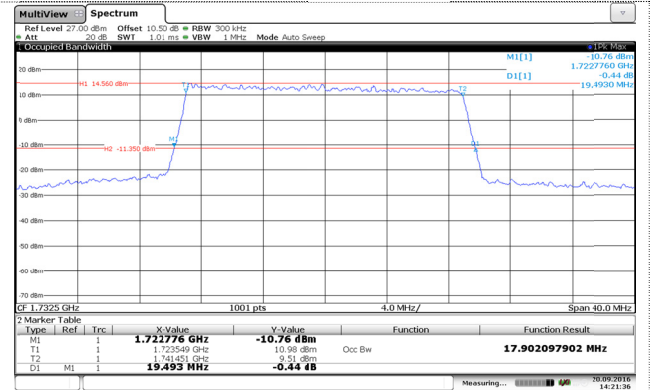

LTE Band 4-15MHz

QPSK

16QAM

Channel Low

Channel Low

Channel Mid

Channel Mid

Channel High

Channel High

LTE Band 4-20MHz

QPSK

16QAM

Channel Low

Channel Low

Channel Mid

Channel Mid

Channel High

Channel High

LTE Band 5-1.4MHz

QPSK

16QAM

Channel Low

Channel Low

Channel Mid

Channel Mid

Channel High

Channel High

LTE Band 5-3MHz

QPSK

16QAM

Channel Low

Channel Low