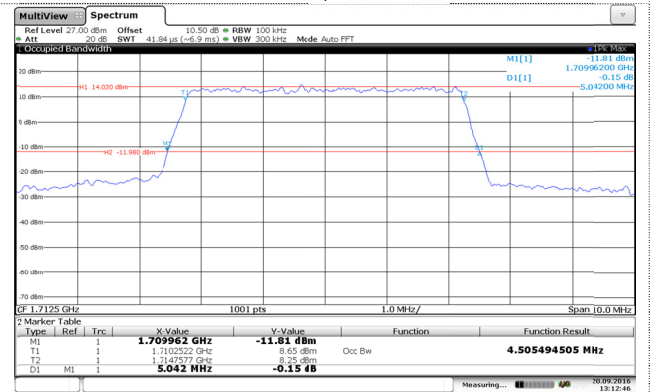

Channel Mid

Channel High

Channel High

LTE Band 4-3MHz

QPSK

16QAM

Channel Low

Channel Low

Channel Mid

Channel Mid

Channel High

Channel High

LTE Band 4-5MHz

QPSK

16QAM

Channel Low

Channel Low

Channel Mid

Channel Mid

Channel High

Channel High

LTE Band 4-10MHz

QPSK

16QAM

Channel Low

Channel Low

Channel Mid

Channel Mid

Channel High

Channel High