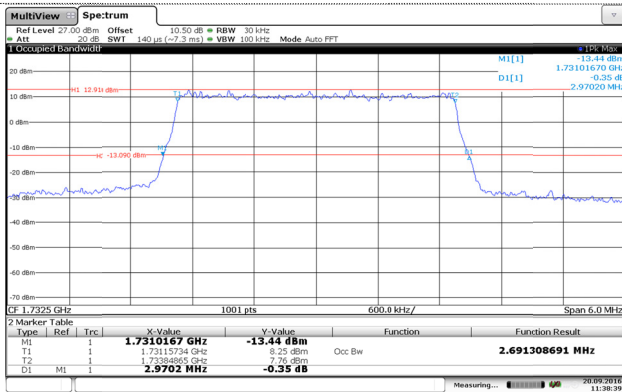

Channel High

Channel High

LTE Band 4-1.4MHz

QPSK

16QAM

Channel Low

Channel Low

Channel Mid

Channel Mid

Channel High

Channel High

LTE Band 4-3MHz

QPSK

16QAM

Channel Low

Channel Low

Channel Mid

Channel Mid

Channel High

Channel High

LTE Band 4-5MHz

QPSK

16QAM

Channel Low

Channel Low

Channel Mid

Channel Mid

Channel High

Channel High

LTE Band 4-10MHz

QPSK

16QAM