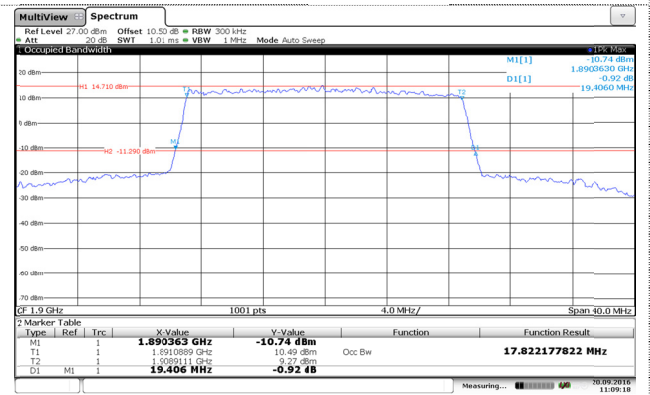

LTE Band 2-15MHz

QPSK

16QAM

Channel Low

Channel Low

Channel Mid

Channel Mid

Channel High

Channel High

LTE Band 2-20MHz

QPSK

16QAM

Channel Low

Channel Low

Channel Mid

Channel Mid

Channel High

Channel High

LTE Band 4-1.4MHz

QPSK

16QAM

Channel Low

Channel Low

Channel Mid

Channel Mid

Channel High

Channel High

LTE Band 4-3MHz

QPSK

16QAM

Channel Low

Channel Low