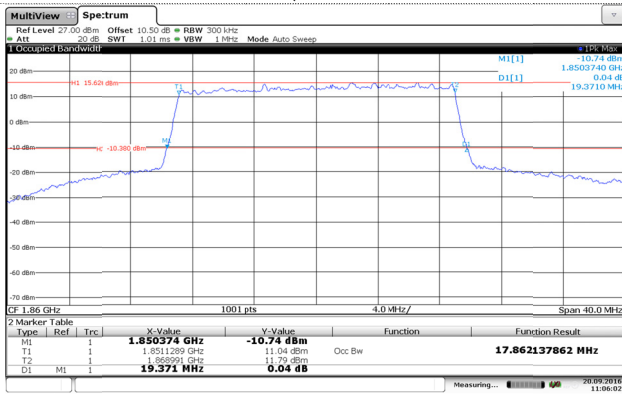

LTE Band 2-15MHz

QPSK

16QAM

Channel Low

Channel Low

Channel Mid

Channel Mid

Channel High

Channel High

LTE Band 2-20MHz

QPSK

16QAM

Channel Low

Channel Low

Channel Mid

Channel Mid

Channel High

Channel High

LTE Band 4-1.4MHz

QPSK

16QAM

Channel Low

Channel Low

Channel Mid