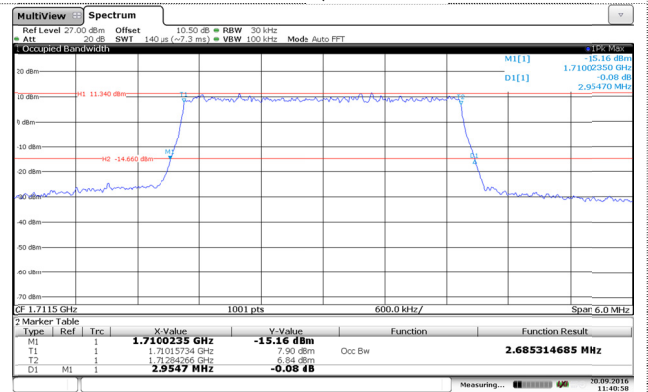

Channel High

Channel High

LTE Band 4-1.4MHz

QPSK

16QAM

Channel Low

Channel Low

Channel Mid

Channel Mid

Channel High

Channel High

LTE Band 4-3MHz

QPSK

16QAM

Channel Low

Channel Low

Channel Mid

Channel Mid

Channel High

Channel High

LTE Band 4-5MHz

QPSK

16QAM

Channel Low