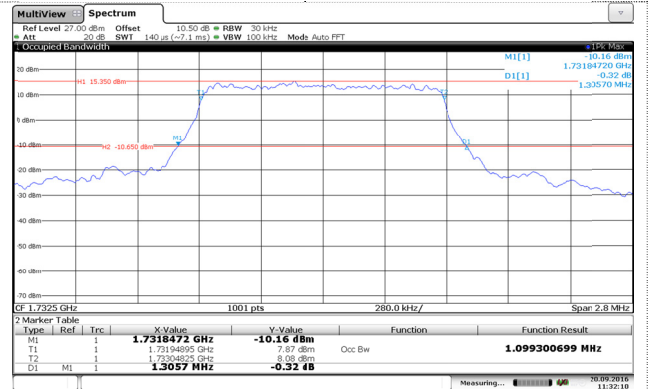

Channel High

LTE Band 2-20MHz

QPSK

16QAM

Channel Low

Channel Low

Channel Mid

Channel Mid

Channel High

Channel High

LTE Band 4-1.4MHz

QPSK

16QAM

Channel Low

Channel Low

Channel Mid

Channel Mid

Channel High

Channel High

LTE Band 4-3MHz

QPSK

16QAM

Channel Low

Channel Low

Channel Mid

Channel Mid

Channel High

Channel High

LTE Band 4-5MHz

QPSK

16QAM

Channel Low