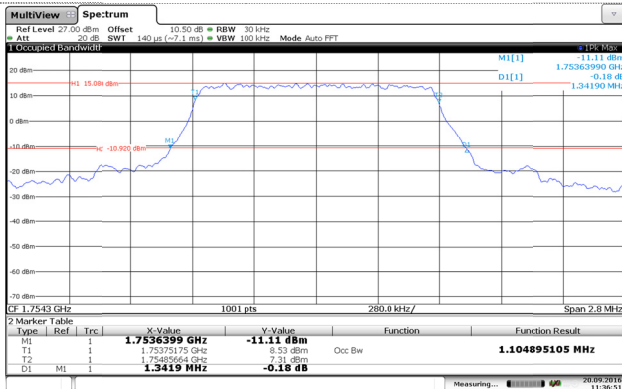

Channel High

LTE Band 2-20MHz

QPSK

16QAM

Channel Low

Channel Low

Channel Mid

Channel Mid

Channel High

Channel High

LTE Band 4-1.4MHz

QPSK

16QAM

Channel Low

Channel Low

Channel Mid

Channel Mid

Channel High

Channel High

LTE Band 4-3MHz

QPSK

16QAM

Channel Low

Channel Low

Channel Mid

Channel Mid

Channel High

Channel High

LTE Band 4-5MHz

QPSK

16QAM

Channel Low