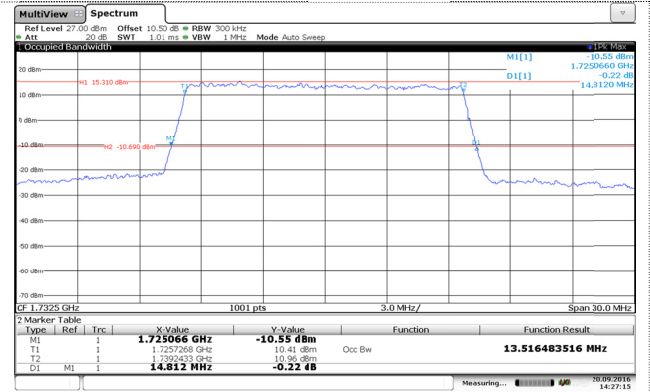

Channel Mid

Channel Mid

Channel High

Channel High

LTE Band 4-5MHz

QPSK

16QAM

Channel Low

Channel Low

Channel Mid

Channel Mid

Channel High

Channel High

LTE Band 4-10MHz

QPSK

16QAM

Channel Low

Channel Low

Channel Mid

Channel Mid

Channel High

Channel High