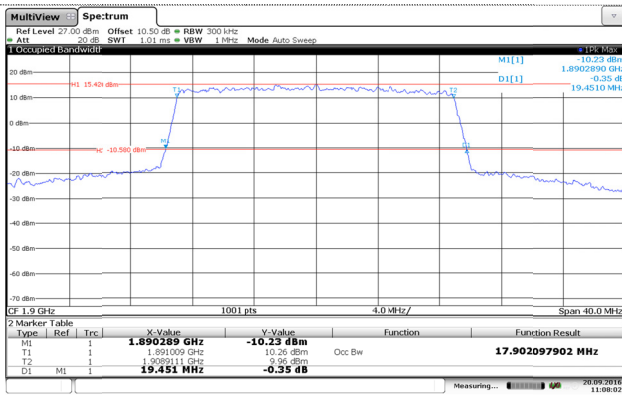

Channel High

LTE Band 2-20MHz

QPSK

16QAM

Channel Low

Channel Low

Channel Mid

Channel Mid

Channel High

Channel High

LTE Band 4-1.4MHz

QPSK

16QAM

Channel Low

Channel Low

Channel Mid

Channel Mid

Channel High

Channel High

LTE Band 4-3MHz

QPSK

16QAM

Channel Low

Channel Low