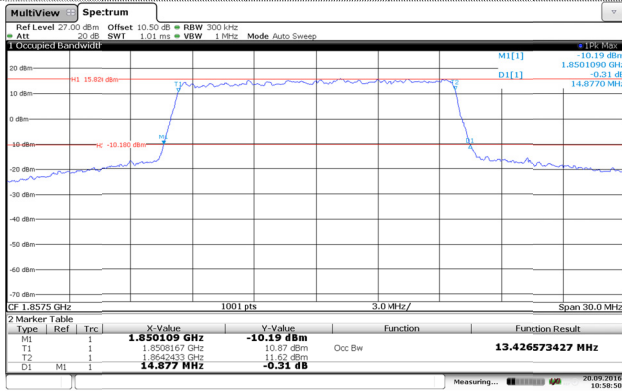

LTE Band 2-15MHz

QPSK

16QAM

Channel Low

Channel Low

Channel Mid

Channel Mid

Channel High

Channel High

LTE Band 2-20MHz

QPSK

16QAM

Channel Low

Channel Low

Channel Mid

Channel Mid

Channel High

Channel High

LTE Band 4-1.4MHz

QPSK

16QAM

Channel Low

Channel Low

Channel Mid