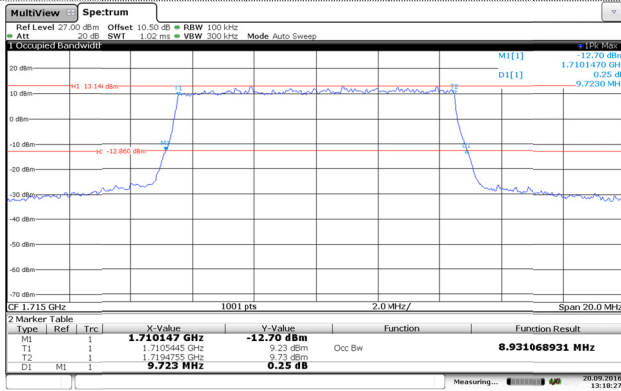

Channel Mid

Channel Mid

Channel High

Channel High

LTE Band 4-5MHz

QPSK

16QAM

Channel Low

Channel Low

Channel Mid

Channel Mid

Channel High

Channel High

LTE Band 4-10MHz

QPSK

16QAM

Channel Low

Channel Low

Channel Mid

Channel Mid

Channel High

Channel High