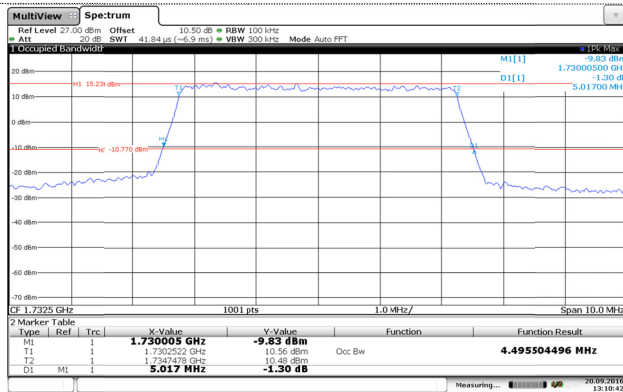

Channel Mid

Channel High

Channel High

LTE Band 4-3MHz

QPSK

16QAM

Channel Low

Channel Low

Channel Mid

Channel Mid

Channel High

Channel High

LTE Band 4-5MHz

QPSK

16QAM

Channel Low

Channel Low

Channel Mid

Channel Mid

Channel High

Channel High

LTE Band 4-10MHz

QPSK

16QAM

Channel Low

Channel Low

Channel Mid

Channel Mid

Channel High

Channel High