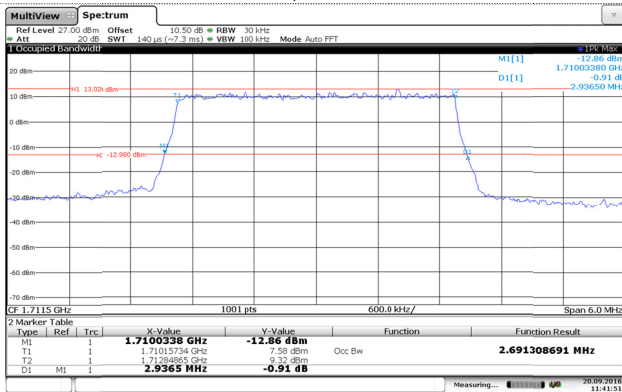

Channel High

Channel High

LTE Band 4-1.4MHz

QPSK

16QAM

Channel Low

Channel Low

Channel Mid

Channel Mid

Channel High

Channel High

LTE Band 4-3MHz

QPSK

16QAM

Channel Low

Channel Low

Channel Mid

Channel Mid

Channel High

Channel High

LTE Band 4-5MHz

QPSK

16QAM

Channel Low