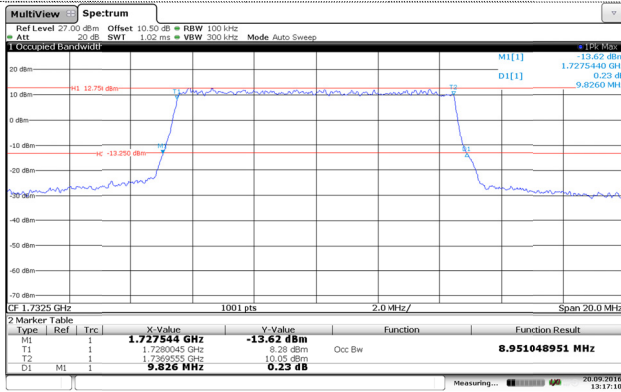

Channel Mid

Channel Mid

Channel High

Channel High

LTE Band 4-5MHz

QPSK

16QAM

Channel Low

Channel Low

Channel Mid

Channel Mid

Channel High

Channel High

LTE Band 4-10MHz

QPSK

16QAM

Channel Low

Channel Low

Channel Mid

Channel Mid

Channel High

Channel High