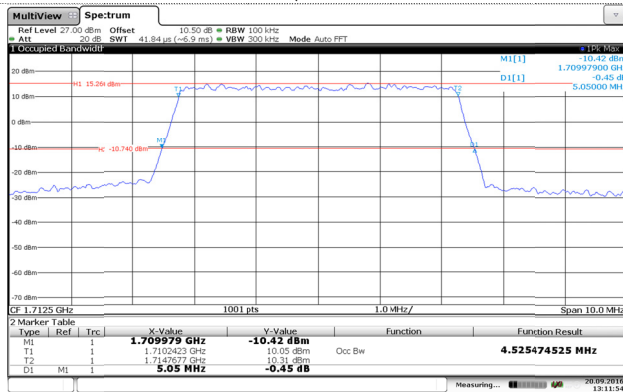

Channel Mid

Channel High

Channel High

LTE Band 4-3MHz

QPSK

16QAM

Channel Low

Channel Low

Channel Mid

Channel Mid

Channel High

Channel High

LTE Band 4-5MHz

QPSK

16QAM

Channel Low

Channel Low

Channel Mid

Channel Mid

Channel High

Channel High

LTE Band 4-10MHz

QPSK

16QAM

Channel Low

Channel Low

Channel Mid

Channel Mid

Channel High

Channel High