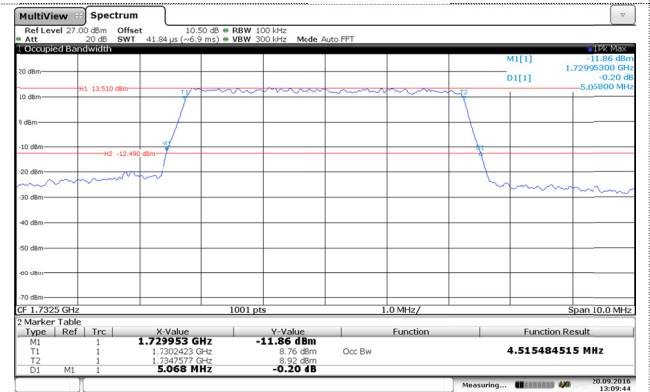

Channel Mid

Channel High

Channel High

LTE Band 4-3MHz

QPSK

16QAM

Channel Low

Channel Low

Channel Mid

Channel Mid

Channel High

Channel High

LTE Band 4-5MHz

QPSK

16QAM

Channel Low

Channel Low

Channel Mid

Channel Mid

Channel High

Channel High

LTE Band 4-10MHz

QPSK

16QAM

Channel Low

Channel Low

Channel Mid

Channel Mid

Channel High

Channel High