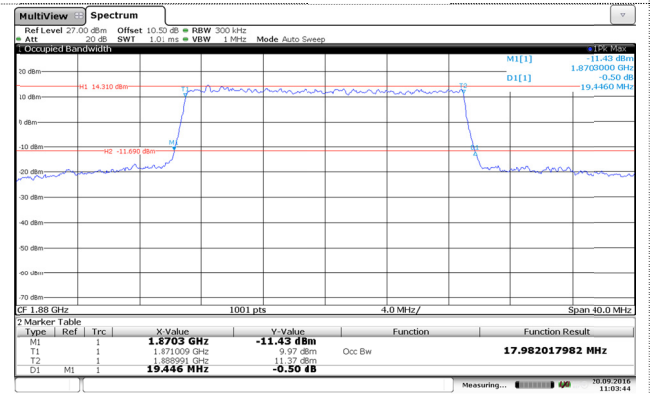

LTE Band 2-15MHz

QPSK

16QAM

Channel Low

Channel Low

Channel Mid

Channel Mid

Channel High

Channel High

LTE Band 2-20MHz

QPSK

16QAM

Channel Low

Channel Low

Channel Mid

Channel Mid

Channel High

Channel High

LTE Band 4-1.4MHz

QPSK

16QAM

Channel Low

Channel Low

Channel Mid

Channel Mid

Channel High

Channel High

LTE Band 4-3MHz

QPSK

16QAM

Channel Low

Channel Low