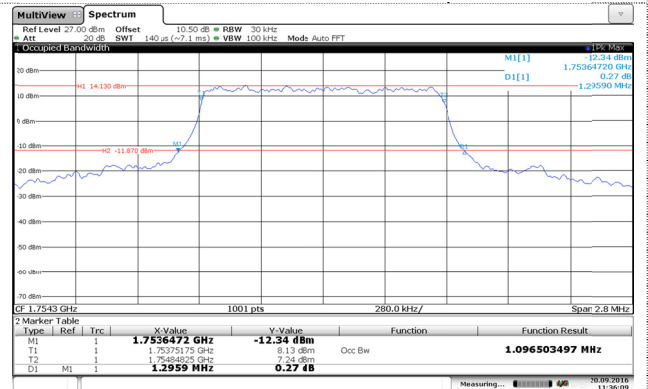

Channel High

LTE Band 2-20MHz

QPSK

16QAM

Channel Low

Channel Low

Channel Mid

Channel Mid

Channel High

Channel High

LTE Band 4-1.4MHz

QPSK

16QAM

Channel Low

Channel Low

Channel Mid

Channel Mid

Channel High

Channel High

LTE Band 4-3MHz

QPSK

16QAM

Channel Low

Channel Low

Channel Mid

Channel Mid

Channel High

Channel High

LTE Band 4-5MHz

QPSK

16QAM

Channel Low