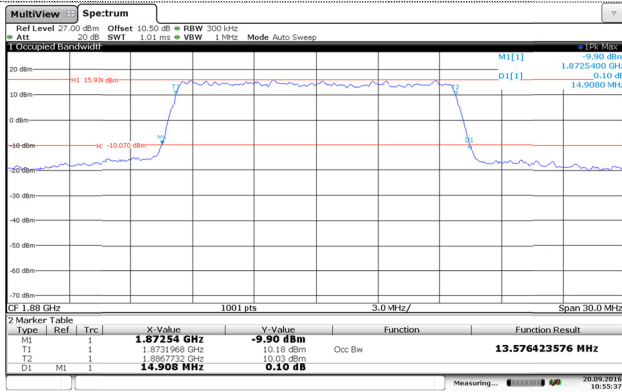

LTE Band 2-15MHz

QPSK

16QAM

Channel Low

Channel Low

Channel Mid

Channel Mid

Channel High

Channel High

LTE Band 2-20MHz

QPSK

16QAM

Channel Low

Channel Low

Channel Mid

Channel Mid

Channel High

Channel High

LTE Band 4-1.4MHz

QPSK

16QAM

Channel Low

Channel Low

Channel Mid