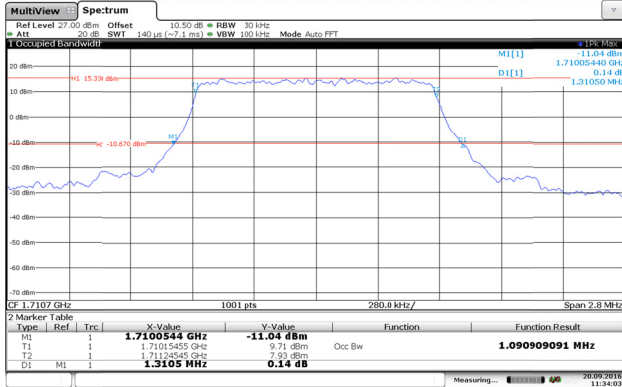

LTE Band 2-15MHz

QPSK

16QAM

Channel Low

Channel Low

Channel Mid

Channel Mid

Channel High

Channel High

LTE Band 2-20MHz

QPSK

16QAM

Channel Low

Channel Low

Channel Mid

Channel Mid

Channel High

Channel High

LTE Band 4-1.4MHz

QPSK

16QAM

Channel Low

Channel Low

Channel Mid

Channel Mid

Channel High

Channel High

LTE Band 4-3MHz

QPSK

16QAM

Channel Low

Channel Low