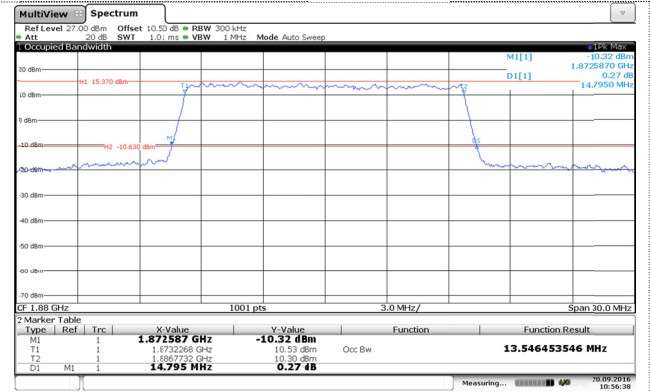

LTE Band 2-15MHz

QPSK

16QAM

Channel Low

Channel Low

Channel Mid

Channel Mid

Channel High

Channel High

LTE Band 2-20MHz

QPSK

16QAM

Channel Low

Channel Low

Channel Mid

Channel Mid

Channel High

Channel High

LTE Band 4-1.4MHz

QPSK

16QAM

Channel Low

Channel Low

Channel Mid