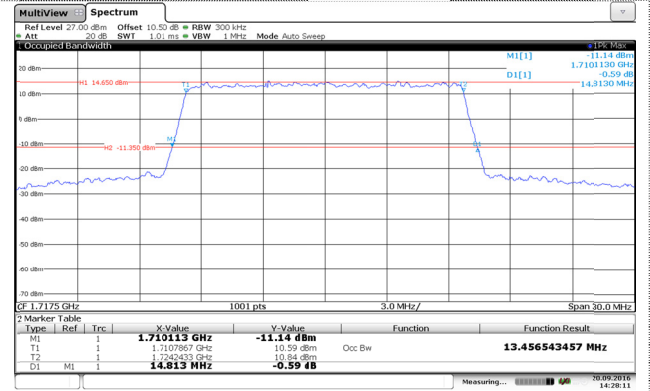

Channel Mid

Channel Mid

Channel High

Channel High

LTE Band 4-5MHz

QPSK

16QAM

Channel Low

Channel Low

Channel Mid

Channel Mid

Channel High

Channel High

LTE Band 4-10MHz

QPSK

16QAM

Channel Low

Channel Low

Channel Mid

Channel Mid

Channel High

Channel High