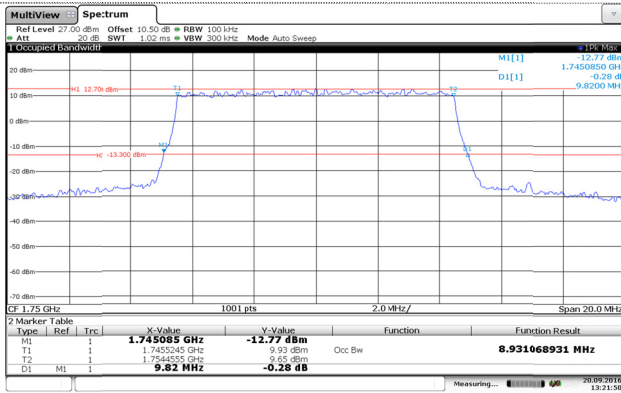

Channel Mid

Channel Mid

Channel High

Channel High

LTE Band 4-5MHz

QPSK

16QAM

Channel Low

Channel Low

Channel Mid

Channel Mid

Channel High

Channel High

LTE Band 4-10MHz

QPSK

16QAM

Channel Low

Channel Low

Channel Mid

Channel Mid

Channel High

Channel High