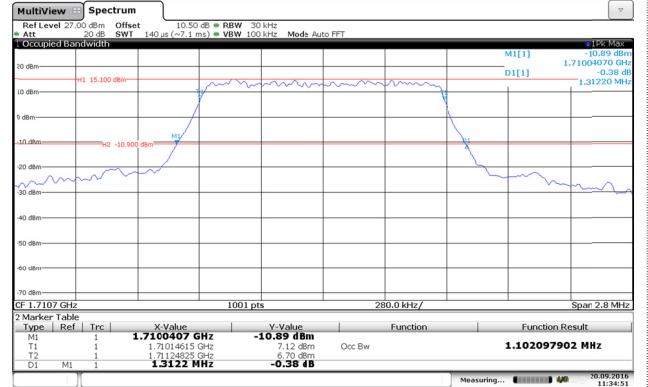

Channel High

LTE Band 2-20MHz

QPSK

16QAM

Channel Low

Channel Low

Channel Mid

Channel Mid

Channel High

Channel High

LTE Band 4-1.4MHz

QPSK

16QAM

Channel Low

Channel Low

Channel Mid