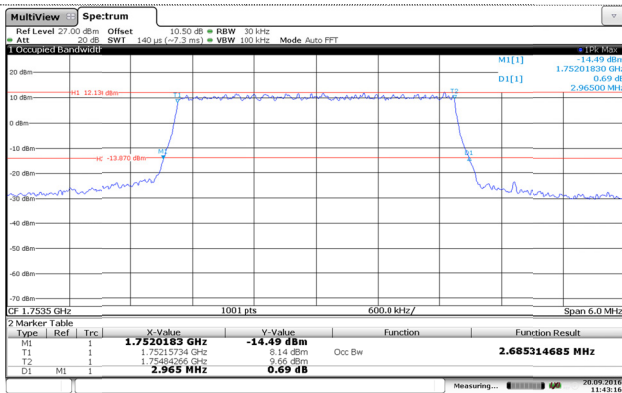

Channel High

Channel High

LTE Band 4-1.4MHz

QPSK

16QAM

Channel Low

Channel Low

Channel Mid

Channel Mid

Channel High

Channel High

LTE Band 4-3MHz

QPSK

16QAM

Channel Low

Channel Low

Channel Mid

Channel Mid

Channel High

Channel High

LTE Band 4-5MHz

QPSK

16QAM

Channel Low