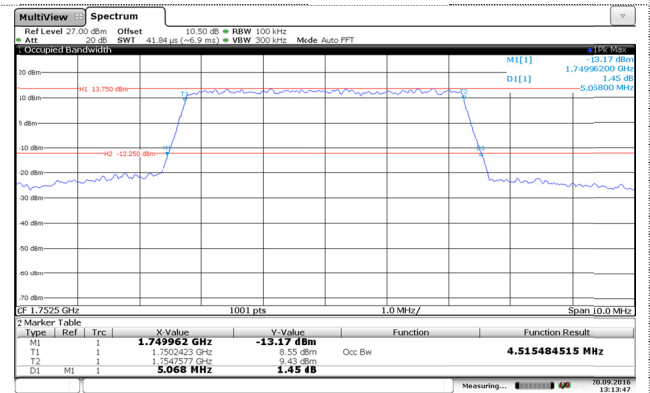

Channel Mid

Channel High

Channel High

LTE Band 4-3MHz

QPSK

16QAM

Channel Low

Channel Low

Channel Mid

Channel Mid

Channel High

Channel High

LTE Band 4-5MHz

QPSK

16QAM

Channel Low

Channel Low

Channel Mid

Channel Mid

Channel High

Channel High

LTE Band 4-10MHz

QPSK

16QAM

Channel Low

Channel Low

Channel Mid

Channel Mid

Channel High

Channel High