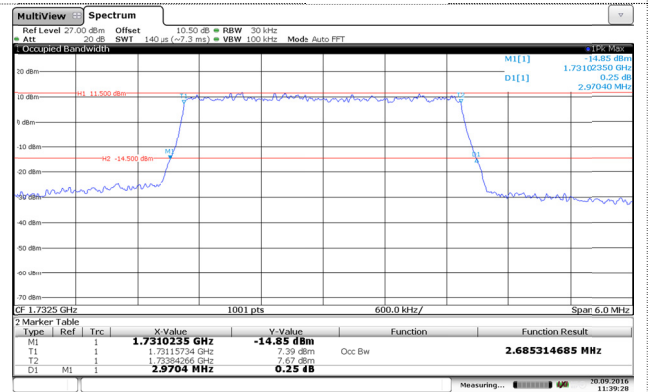

Channel High

Channel High

LTE Band 4-1.4MHz

QPSK

16QAM

Channel Low

Channel Low

Channel Mid

Channel Mid

Channel High

Channel High

LTE Band 4-3MHz

QPSK

16QAM

Channel Low

Channel Low

Channel Mid

Channel Mid

Channel High

Channel High

LTE Band 4-5MHz

QPSK

16QAM

Channel Low