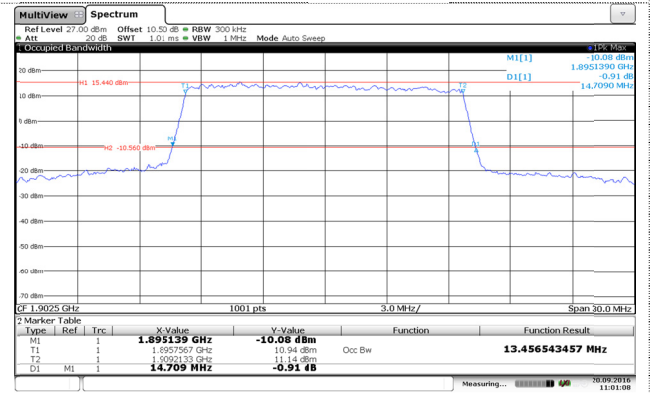

LTE Band 2-15MHz

QPSK

16QAM

Channel Low

Channel Low

Channel Mid

Channel Mid

Channel High

Channel High

LTE Band 2-20MHz

QPSK

16QAM

Channel Low

Channel Low

Channel Mid

Channel Mid

Channel High

Channel High

LTE Band 4-1.4MHz

QPSK

16QAM

Channel Low

Channel Low

Channel Mid