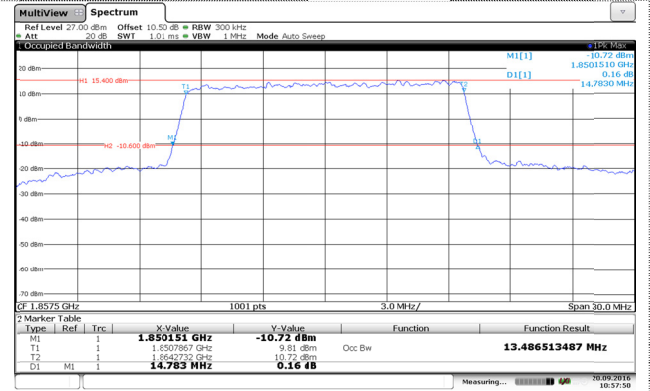

LTE Band 2-15MHz

QPSK

16QAM

Channel Low

Channel Low

Channel Mid

Channel Mid

Channel High

Channel High

LTE Band 2-20MHz

QPSK

16QAM

Channel Low

Channel Low

Channel Mid

Channel Mid

Channel High

Channel High

LTE Band 4-1.4MHz

QPSK

16QAM

Channel Low

Channel Low

Channel Mid