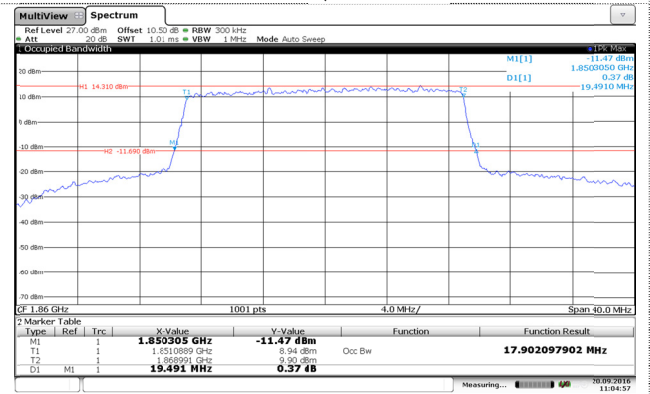

LTE Band 2-15MHz

QPSK

16QAM

Channel Low

Channel Low

Channel Mid

Channel Mid

Channel High

Channel High

LTE Band 2-20MHz

QPSK

16QAM

Channel Low

Channel Low

Channel Mid

Channel Mid

Channel High

Channel High

LTE Band 4-1.4MHz

QPSK

16QAM

Channel Low

Channel Low

Channel Mid