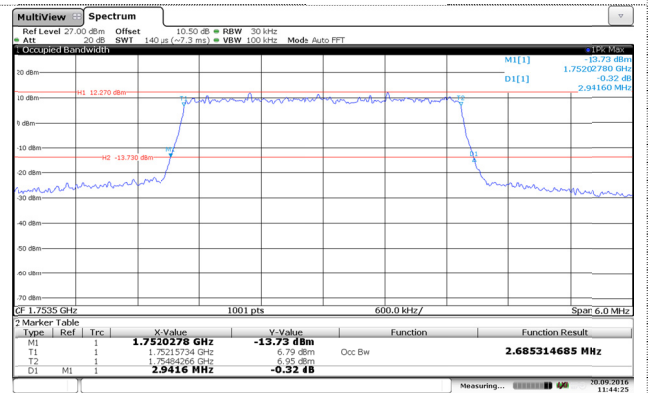

Channel High

Channel High

LTE Band 4-1.4MHz

QPSK

16QAM

Channel Low

Channel Low

Channel Mid

Channel Mid

Channel High

Channel High

LTE Band 4-3MHz

QPSK

16QAM

Channel Low

Channel Low

Channel Mid

Channel Mid

Channel High

Channel High

LTE Band 4-5MHz

QPSK

16QAM

Channel Low