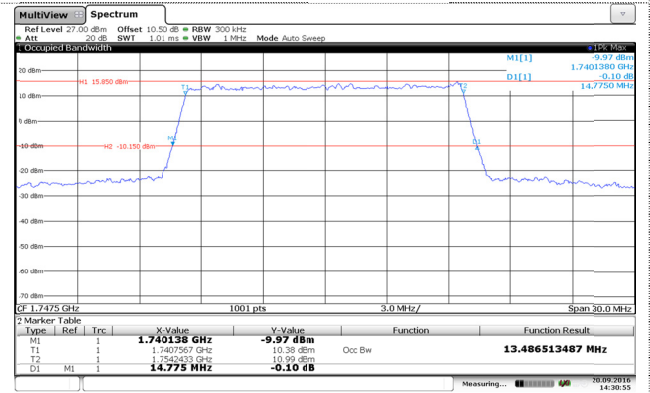

Channel Mid

Channel Mid

Channel High

Channel High

LTE Band 4-5MHz

QPSK

16QAM

Channel Low

Channel Low

Channel Mid

Channel Mid

Channel High

Channel High

LTE Band 4-10MHz

QPSK

16QAM

Channel Low

Channel Low

Channel Mid

Channel Mid

Channel High

Channel High