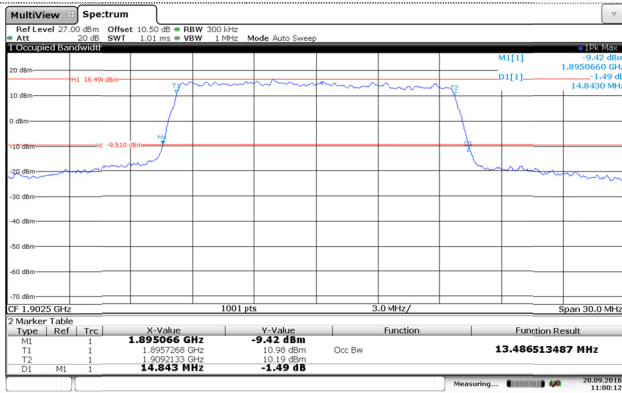

LTE Band 2-15MHz

QPSK

16QAM

Channel Low

Channel Low

Channel Mid

Channel Mid

Channel High

Channel High

LTE Band 2-20MHz

QPSK

16QAM

Channel Low

Channel Low

Channel Mid

Channel Mid

Channel High

Channel High

LTE Band 4-1.4MHz

QPSK

16QAM

Channel Low

Channel Low

Channel Mid