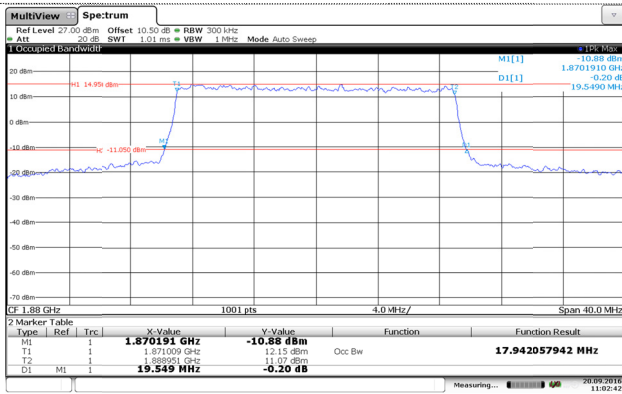

Channel High

LTE Band 2-20MHz

QPSK

16QAM

Channel Low

Channel Low

Channel Mid

Channel Mid

Channel High

Channel High

LTE Band 4-1.4MHz

QPSK

16QAM

Channel Low

Channel Low

Channel Mid

Channel Mid

Channel High

Channel High

LTE Band 4-3MHz

QPSK

16QAM

Channel Low

Channel Low