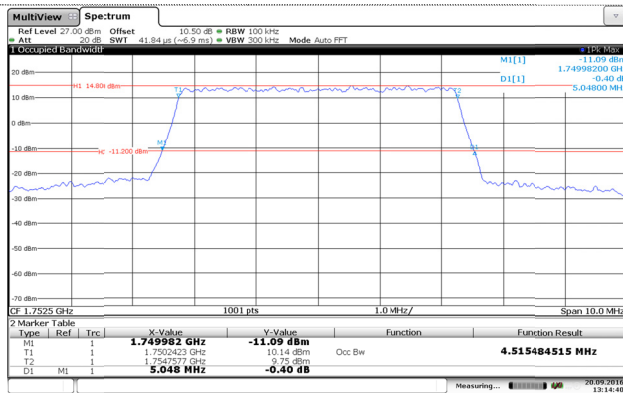

Channel Mid

Channel High

Channel High

LTE Band 4-3MHz

QPSK

16QAM

Channel Low

Channel Low

Channel Mid

Channel Mid

Channel High

Channel High

LTE Band 4-5MHz

QPSK

16QAM

Channel Low

Channel Low

Channel Mid

Channel Mid

Channel High

Channel High

LTE Band 4-10MHz

QPSK

16QAM

Channel Low

Channel Low

Channel Mid

Channel Mid

Channel High

Channel High