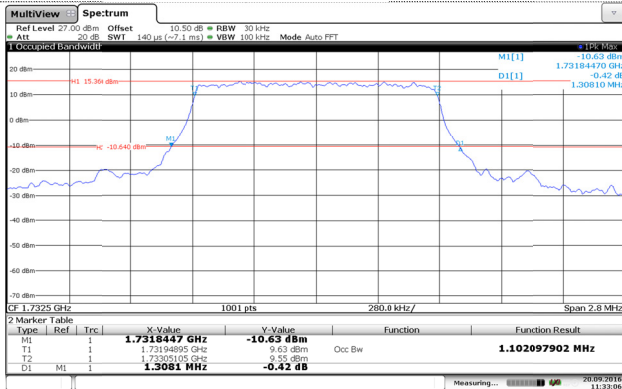

Channel High

LTE Band 2-20MHz

QPSK

16QAM

Channel Low

Channel Low

Channel Mid

Channel Mid

Channel High

Channel High

LTE Band 4-1.4MHz

QPSK

16QAM

Channel Low

Channel Low

Channel Mid

Channel Mid

Channel High

Channel High

LTE Band 4-3MHz

QPSK

16QAM

Channel Low

Channel Low

Channel Mid

Channel Mid

Channel High

Channel High

LTE Band 4-5MHz

QPSK

16QAM

Channel Low