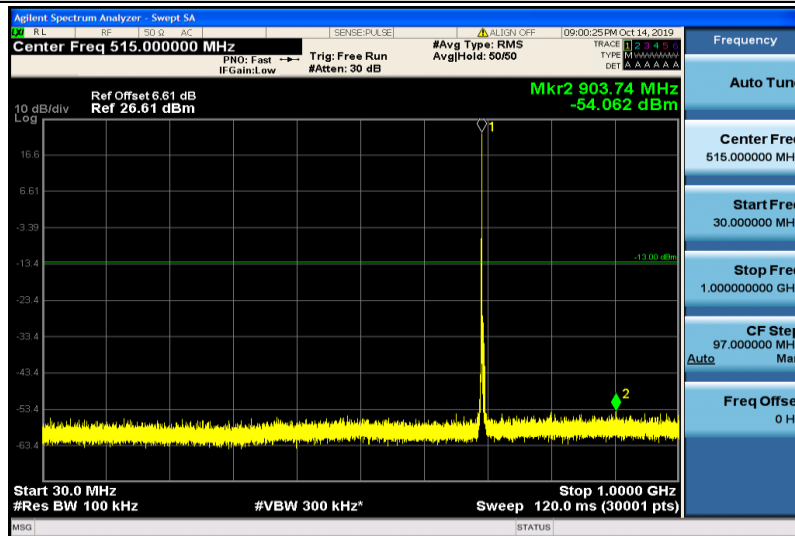

Band12-1.4MHz-16QAM-23095-1RB#0-30~1000MHz

Band12-1.4MHz-16QAM-23095-1RB#0-1000~26000MHz

Band12-1.4MHz-16QAM-23173-1RB#0-30~1000MHz

Band12-1.4MHz-16QAM-23173-1RB#0-1000~26000MHz

Band12-3MHz-QPSK-23025-1RB#0-30~1000MHz