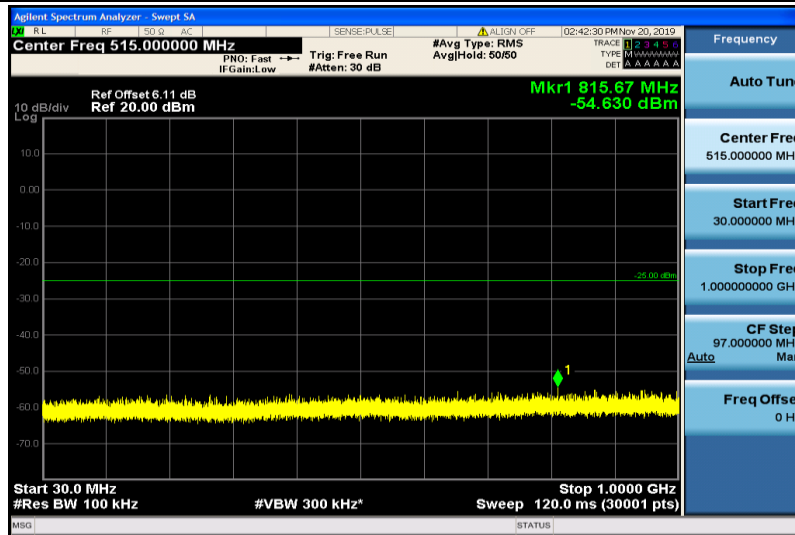

Band17-10MHz-16QAM-23790-1RB#0-30~1000MHz

Band17-10MHz-16QAM-23790-1RB#0-1000~26000MHz

Band17-10MHz-16QAM-23800-1RB#0-30~1000MHz

Band17-10MHz-16QAM-23800-1RB#0-1000~26000MHz

Band41-5MHz-QPSK-39675-1RB#0-30~1000MHz