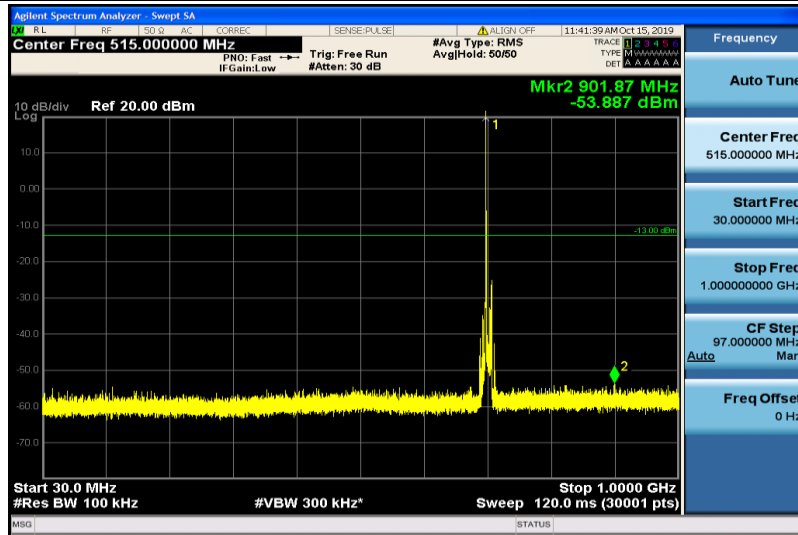

Band17-5MHz-16QAM-23825-1RB#0-30~1000MHz

Band17-5MHz-16QAM-23825-1RB#0-1000~26000MHz

Band17-10MHz-QPSK-23780-1RB#0-30~1000MHz

Band17-10MHz-QPSK-23780-1RB#0-1000~26000MHz

Band17-10MHz-QPSK-23790-1RB#0-30~1000MHz