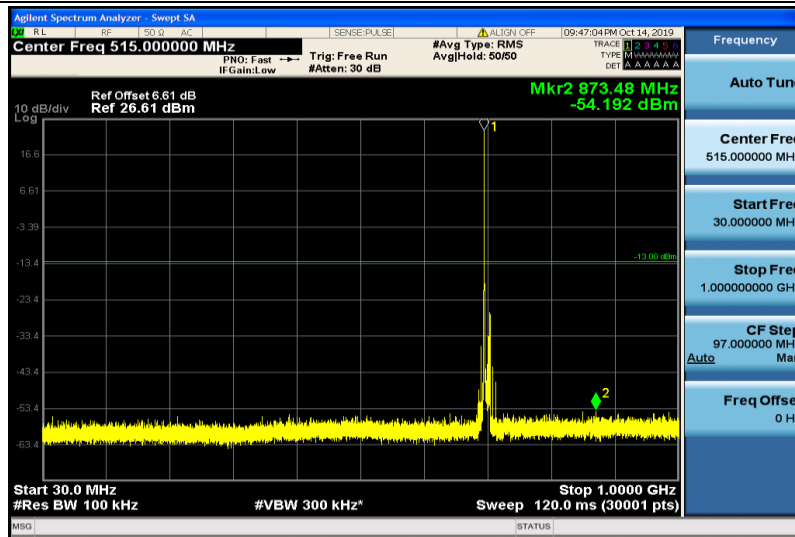

Band12-10MHz-16QAM-23060-1RB#0-1000~26000MHz

Band12-10MHz-16QAM-23095-1RB#0-30~1000MHz