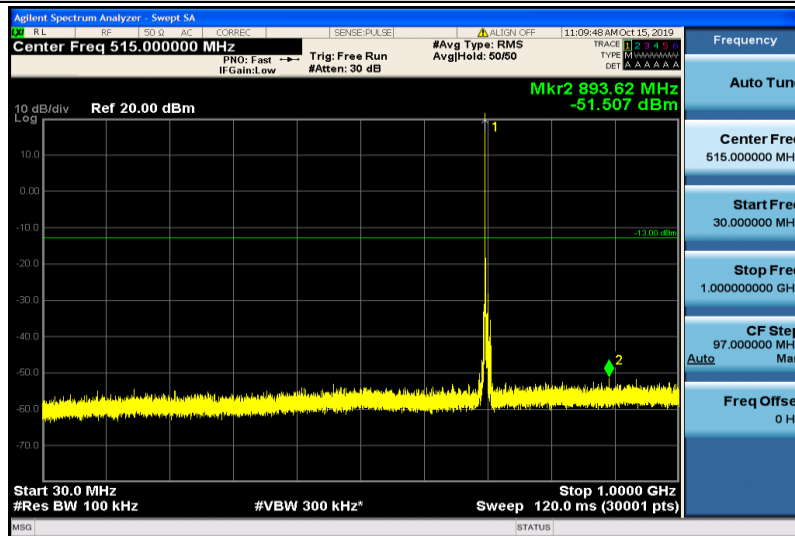

Band12-10MHz-16QAM-23060-1RB#0-1000~26000MHz

Band12-10MHz-16QAM-23095-1RB#0-30~1000MHz

Band12-10MHz-16QAM-23095-1RB#0-1000~26000MHz

Band12-10MHz-16QAM-23130-1RB#0-30~1000MHz

Band12-10MHz-16QAM-23130-1RB#0-1000~26000MHz