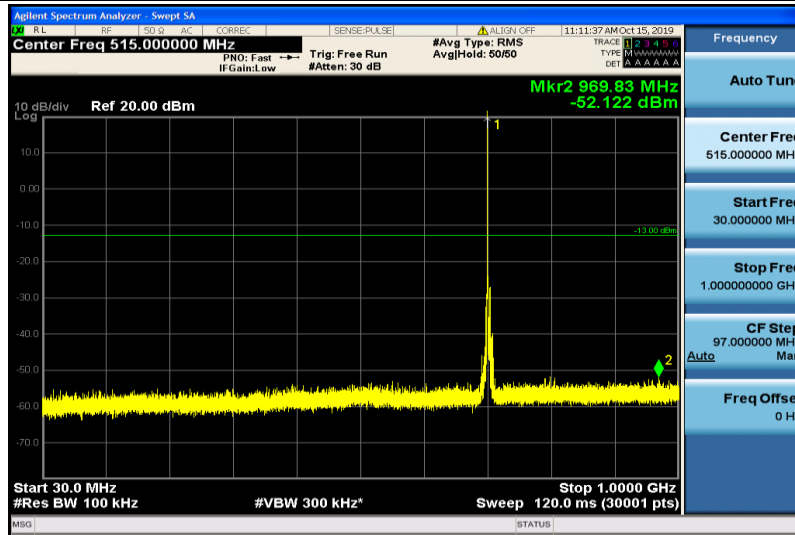

Band17-5MHz-16QAM-23755-1RB#0-1000~26000MHz

Band17-5MHz-16QAM-23790-1RB#0-30~1000MHz