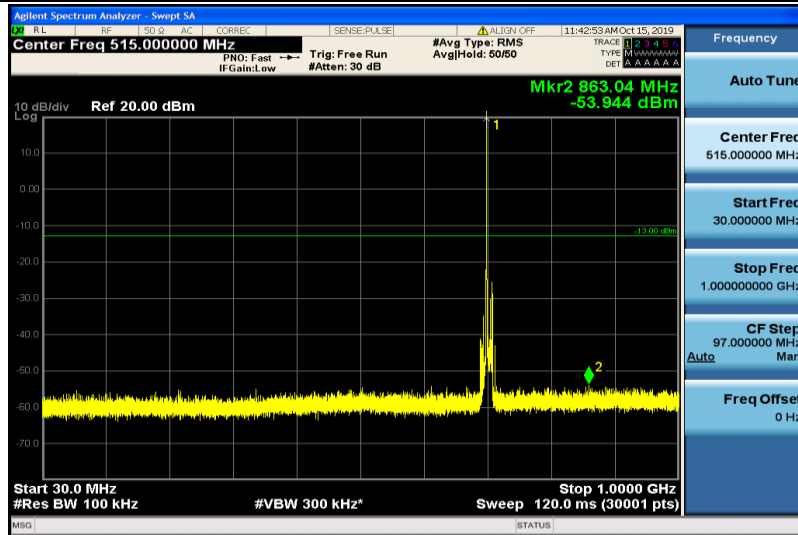

Band17-10MHz-QPSK-23790-1RB#0-1000~26000MHz

Band17-10MHz-QPSK-23800-1RB#0-30~1000MHz