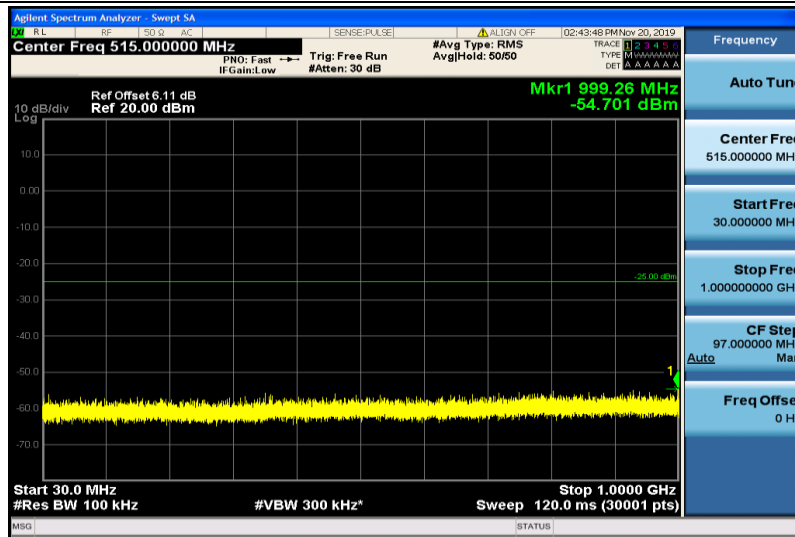

Band41-5MHz-QPSK-39675-1RB#0-1000~26000MHz

Band41-5MHz-QPSK-40620-1RB#0-30~1000MHz