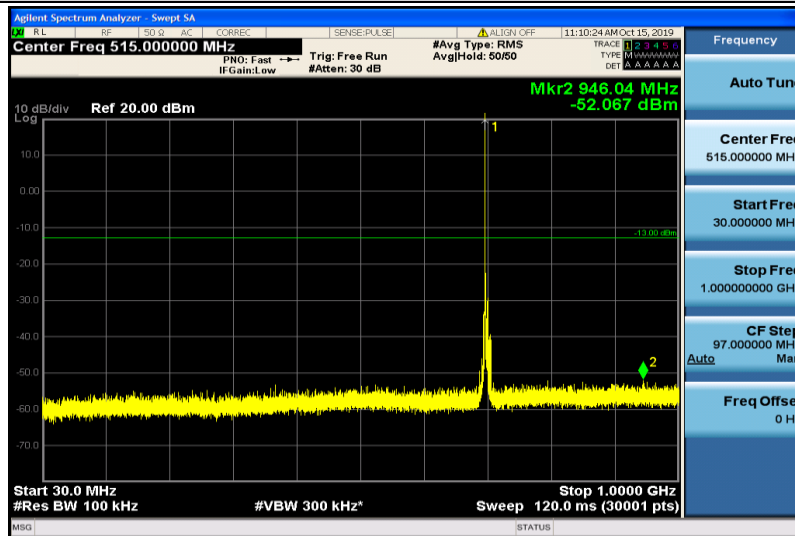

Band17-5MHz-QPSK-23825-1RB#0-1000~26000MHz

Band17-5MHz-16QAM-23755-1RB#0-30~1000MHz