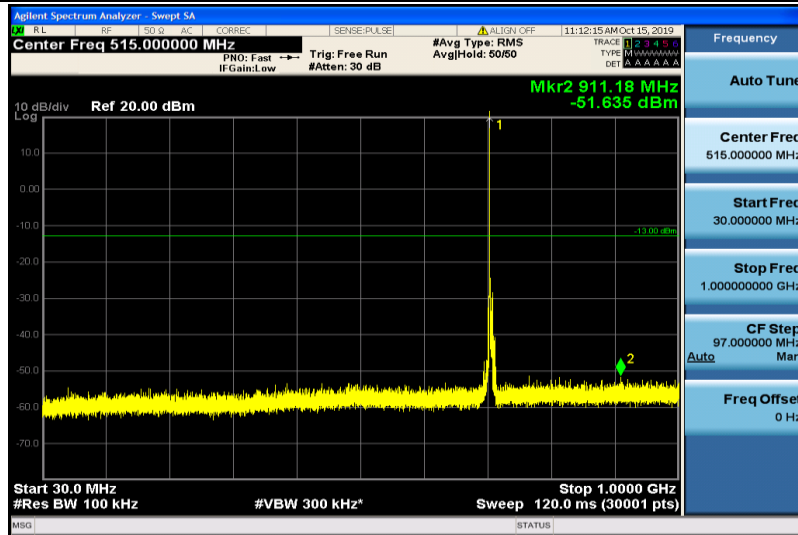

Band17-5MHz-QPSK-23755-1RB#0-30~1000MHz

Band17-5MHz-QPSK-23755-1RB#0-1000~26000MHz

Band17-5MHz-QPSK-23790-1RB#0-30~1000MHz

Band17-5MHz-QPSK-23790-1RB#0-1000~26000MHz

Band17-5MHz-QPSK-23825-1RB#0-30~1000MHz