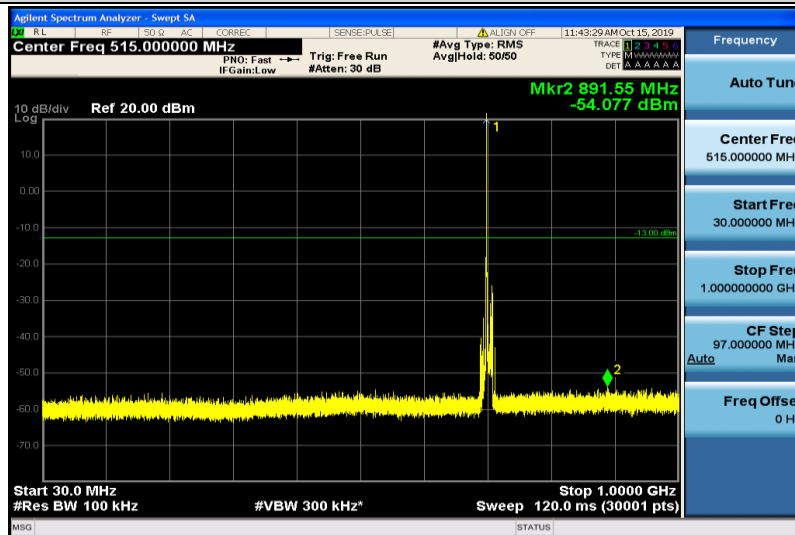

Band17-10MHz-16QAM-23790-1RB#0-1000~26000MHz

Band17-10MHz-16QAM-23800-1RB#0-30~1000MHz