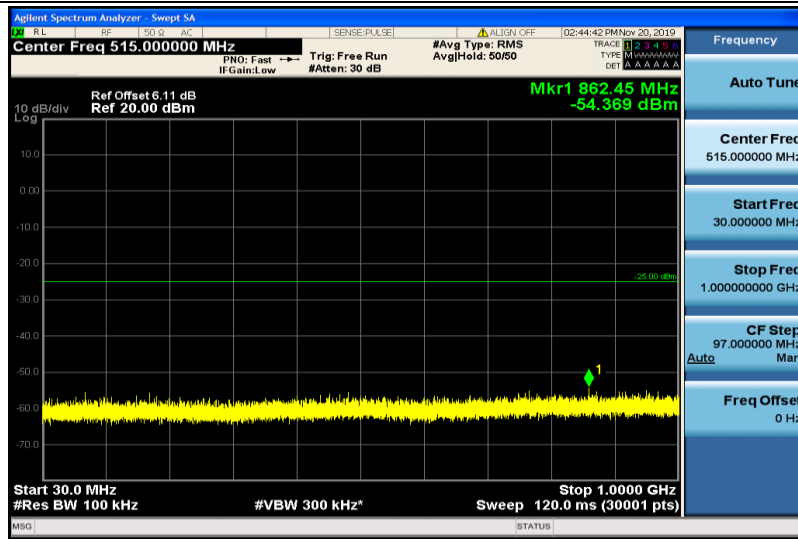

Band41-5MHz-16QAM-39675-1RB#0-1000~26000MHz

Band41-5MHz-16QAM-40620-1RB#0-30~1000MHz