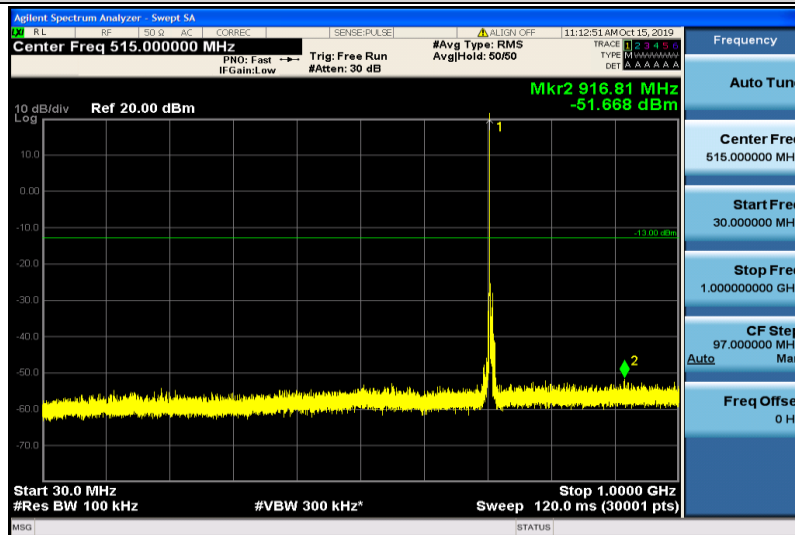

Band17-5MHz-QPSK-23825-1RB#0-1000~26000MHz

Band17-5MHz-16QAM-23755-1RB#0-30~1000MHz

Band17-5MHz-16QAM-23755-1RB#0-1000~26000MHz

Band17-5MHz-16QAM-23790-1RB#0-30~1000MHz

Band17-5MHz-16QAM-23790-1RB#0-1000~26000MHz