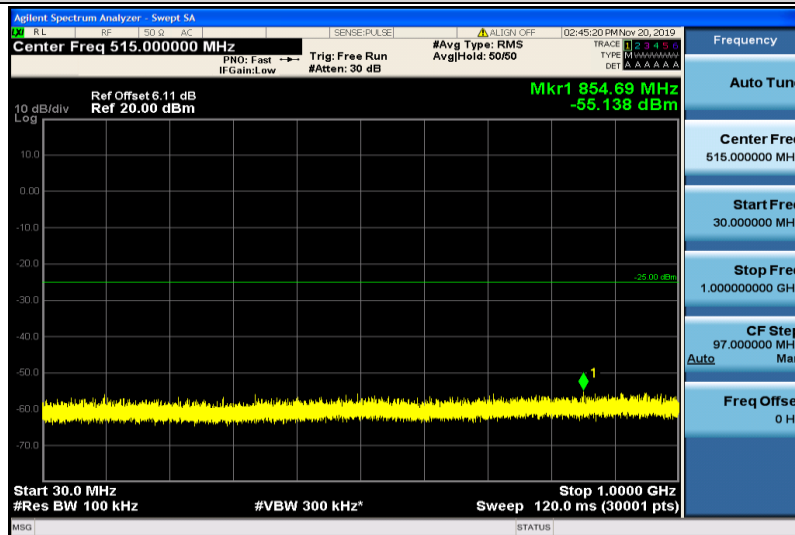

Band41-5MHz-QPSK-40620-1RB#0-1000~26000MHz

Band41-5MHz-QPSK-41565-1RB#0-30~1000MHz