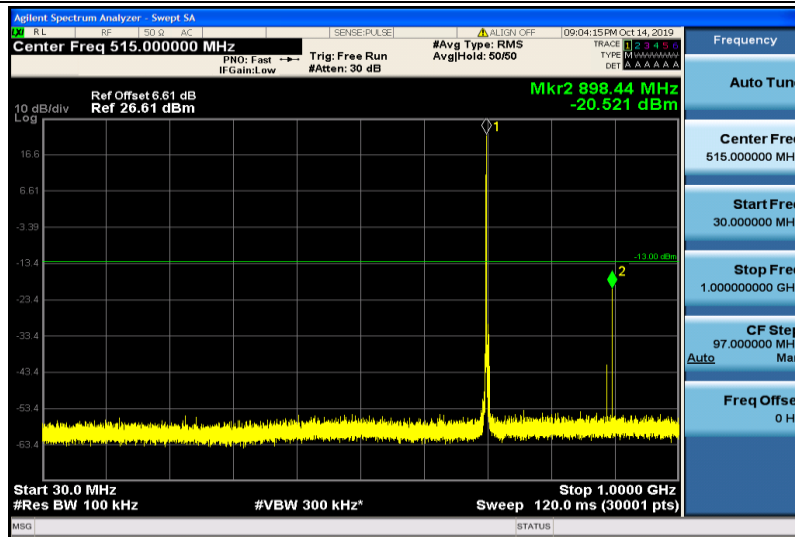

Band12-3MHz-QPSK-23025-1RB#0-1000~26000MHz

Band12-3MHz-QPSK-23095-1RB#0-30~1000MHz