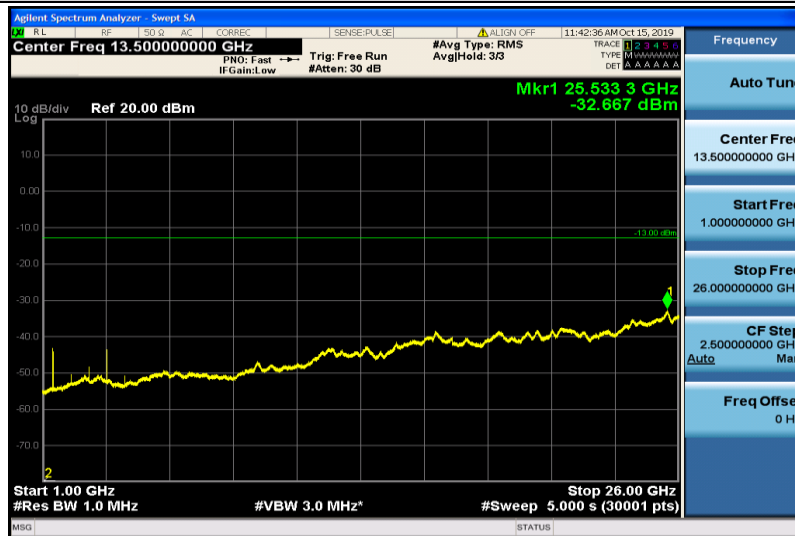

Band17-10MHz-16QAM-23790-1RB#0-30~1000MHz

Band17-10MHz-16QAM-23790-1RB#0-1000~26000MHz