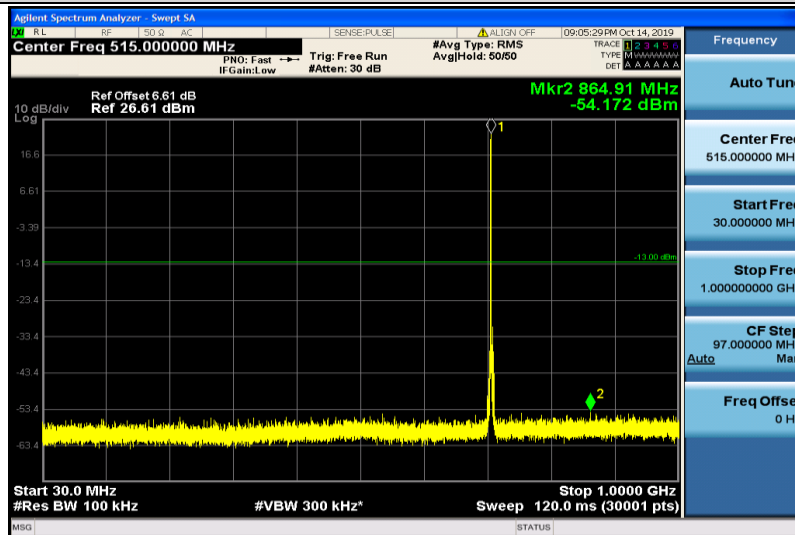

Band12-3MHz-QPSK-23095-1RB#0-1000~26000MHz

Band12-3MHz-QPSK-23165-1RB#0-30~1000MHz