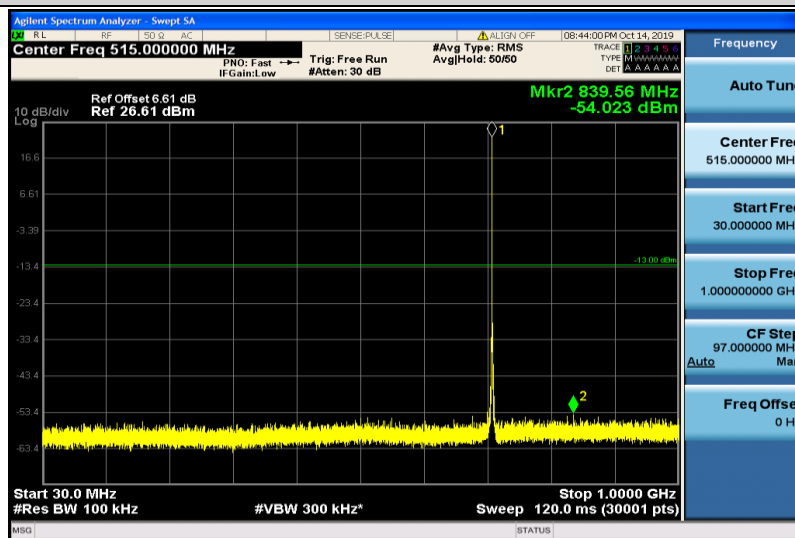

Band12-1.4MHz-16QAM-23095-1RB#0-1000~26000MHz

Band12-1.4MHz-16QAM-23173-1RB#0-30~1000MHz