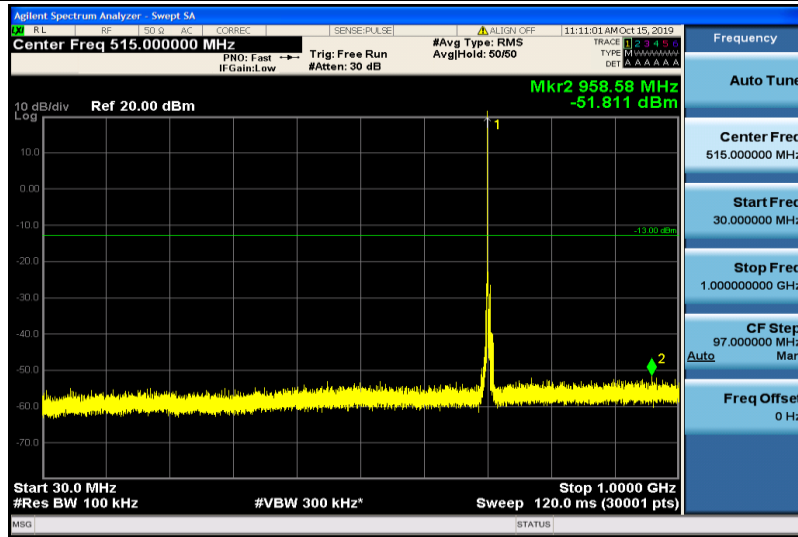

Band17-5MHz-QPSK-23755-1RB#0-1000~26000MHz

Band17-5MHz-QPSK-23790-1RB#0-30~1000MHz