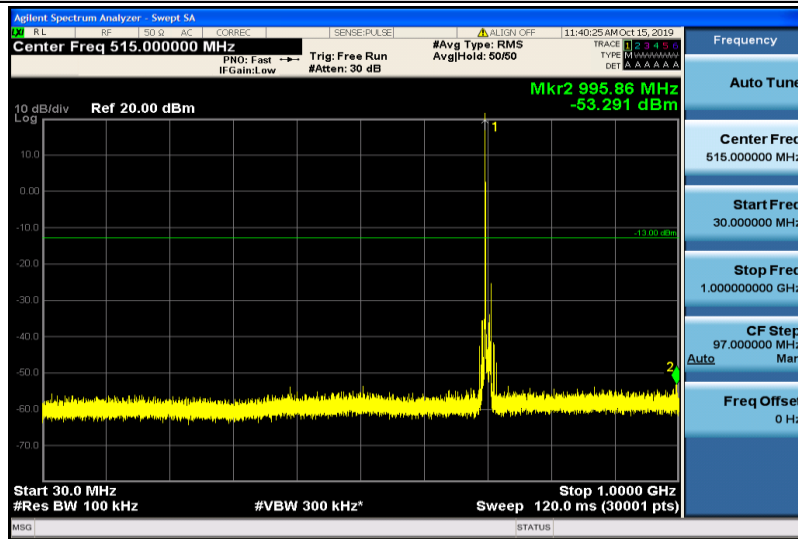

Band17-5MHz-16QAM-23825-1RB#0-1000~26000MHz

Band17-10MHz-QPSK-23780-1RB#0-30~1000MHz