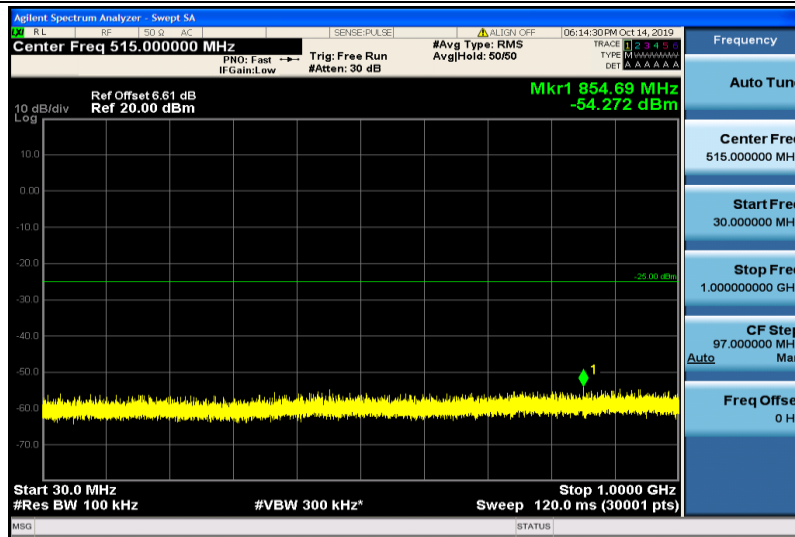

Band7-10MHz-QPSK-20800-1RB#0-1000~26000MHz

Band7-10MHz-QPSK-21100-1RB#0-30~1000MHz