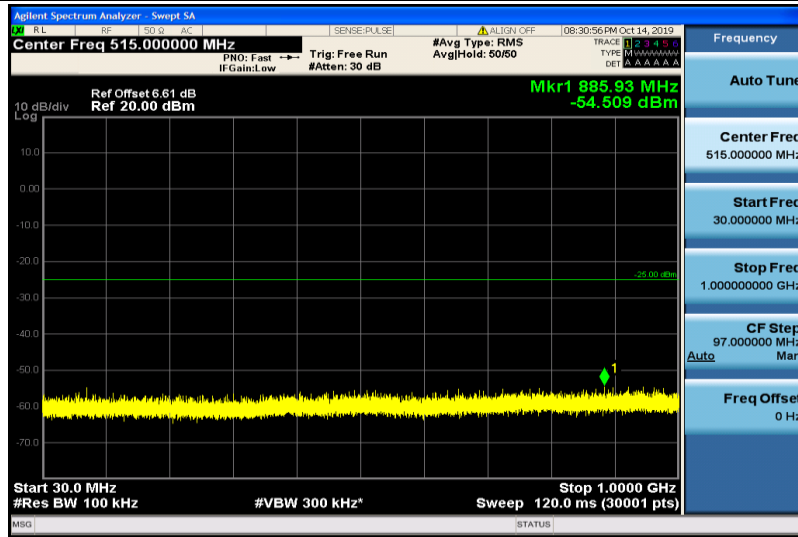

Band7-5MHz-16QAM-20775-1RB#0-1000~26000MHz

Band7-5MHz-16QAM-21100-1RB#0-30~1000MHz