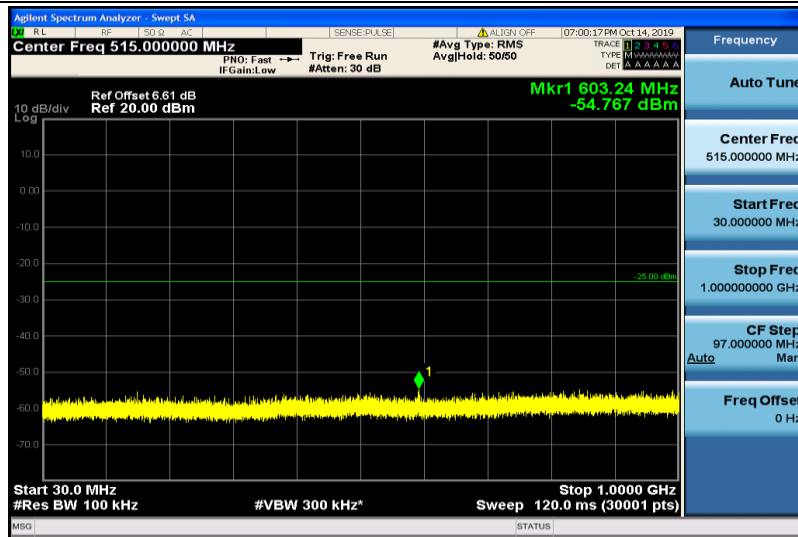

Band7-20MHz-QPSK-20850-1RB#0-1000~26000MHz

Band7-20MHz-QPSK-21100-1RB#0-30~1000MHz