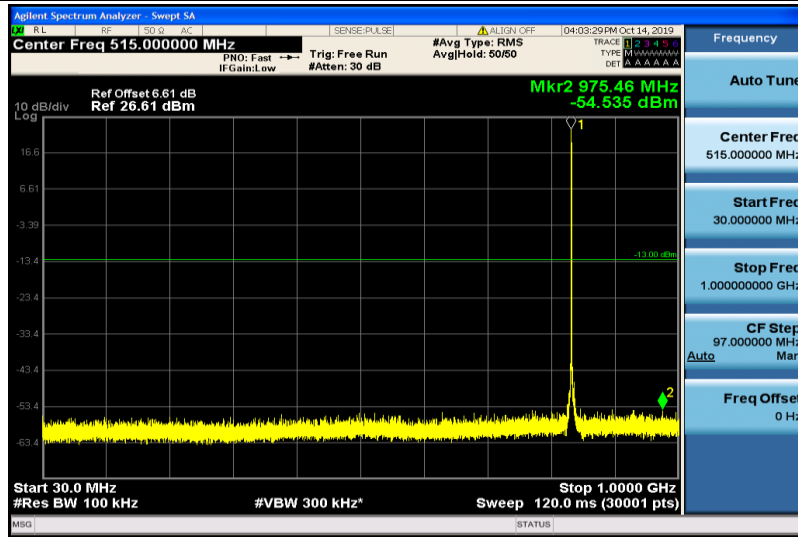

Band5-1.4MHz-16QAM-20407-1RB#0-1000~26000MHz

Band5-1.4MHz-16QAM-20525-1RB#0-30~1000MHz