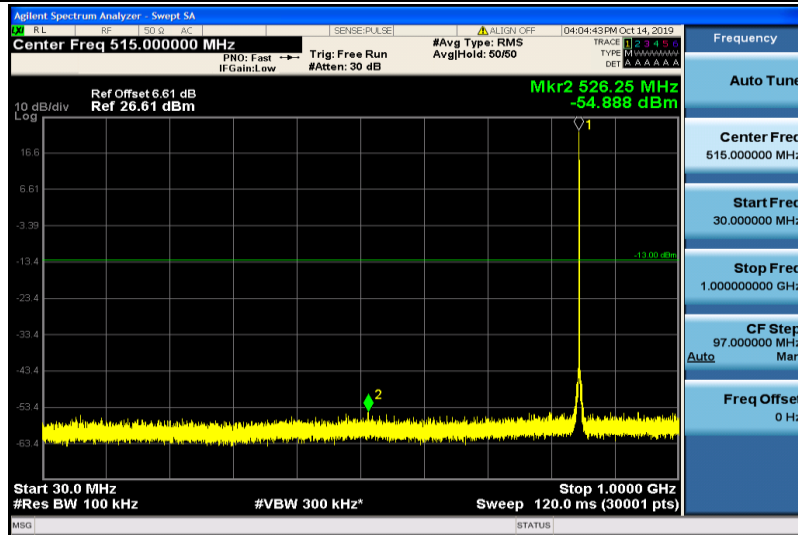

Band5-1.4MHz-16QAM-20407-1RB#0-30~1000MHz

Band5-1.4MHz-16QAM-20407-1RB#0-1000~26000MHz

Band5-1.4MHz-16QAM-20525-1RB#0-30~1000MHz

Band5-1.4MHz-16QAM-20525-1RB#0-1000~26000MHz

Band5-1.4MHz-16QAM-20643-1RB#0-30~1000MHz