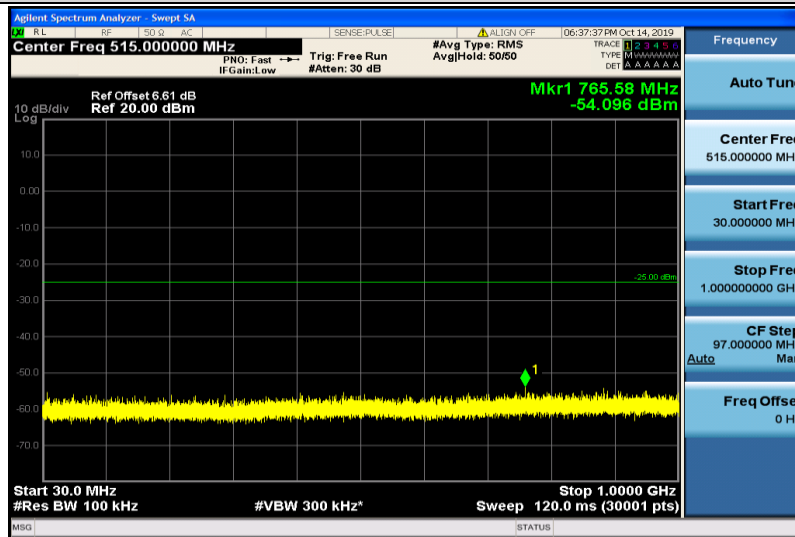

Band7-15MHz-16QAM-21100-1RB#0-1000~26000MHz

Band7-15MHz-16QAM-21375-1RB#0-30~1000MHz