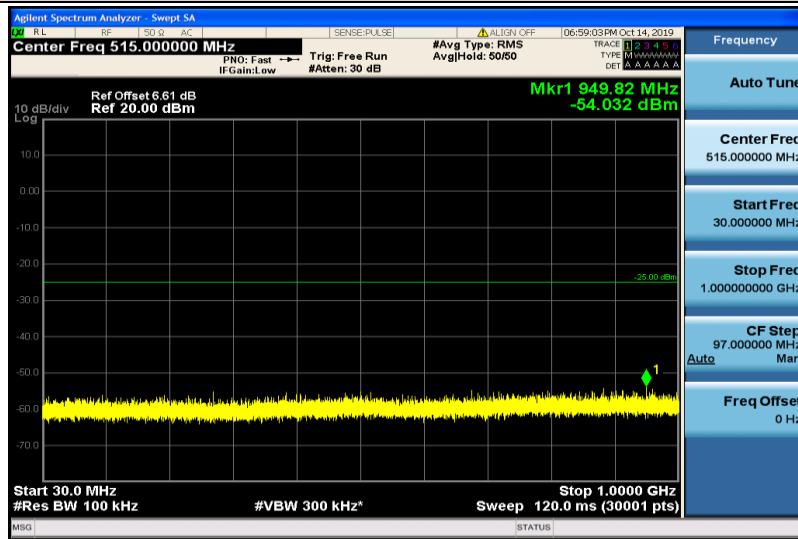

Band7-15MHz-16QAM-21100-1RB#0-30~1000MHz

Band7-15MHz-16QAM-21100-1RB#0-1000~26000MHz

Band7-15MHz-16QAM-21375-1RB#0-30~1000MHz

Band7-15MHz-16QAM-21375-1RB#0-1000~26000MHz

Band7-20MHz-QPSK-20850-1RB#0-30~1000MHz