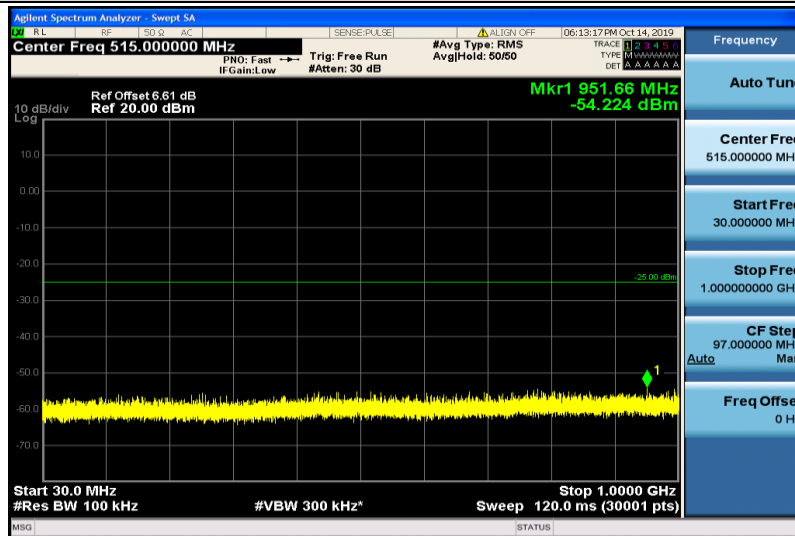

Band7-5MHz-16QAM-20775-1RB#0-1000~26000MHz

Band7-5MHz-16QAM-21100-1RB#0-30~1000MHz

Band7-5MHz-16QAM-21100-1RB#0-1000~26000MHz

Band7-5MHz-16QAM-21425-1RB#0-30~1000MHz

Band7-5MHz-16QAM-21425-1RB#0-1000~26000MHz