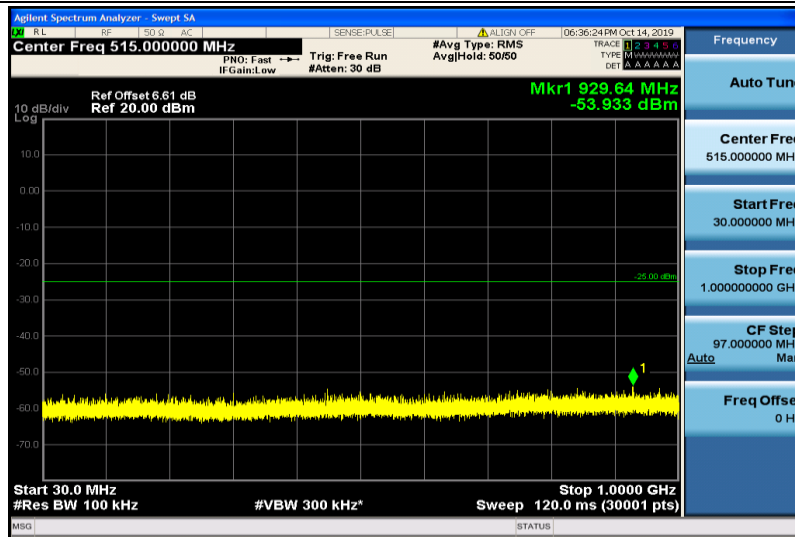

Band7-15MHz-QPSK-21100-1RB#0-1000~26000MHz

Band7-15MHz-QPSK-21375-1RB#0-30~1000MHz

Band7-15MHz-QPSK-21375-1RB#0-1000~26000MHz

Band7-15MHz-16QAM-20825-1RB#0-30~1000MHz

Band7-15MHz-16QAM-20825-1RB#0-1000~26000MHz