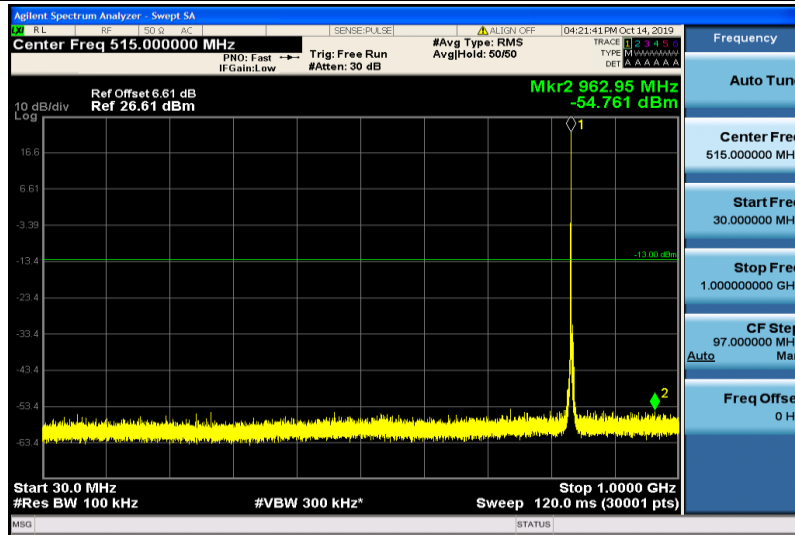

Band5-3MHz-QPSK-20415-1RB#0-1000~26000MHz

Band5-3MHz-QPSK-20525-1RB#0-30~1000MHz