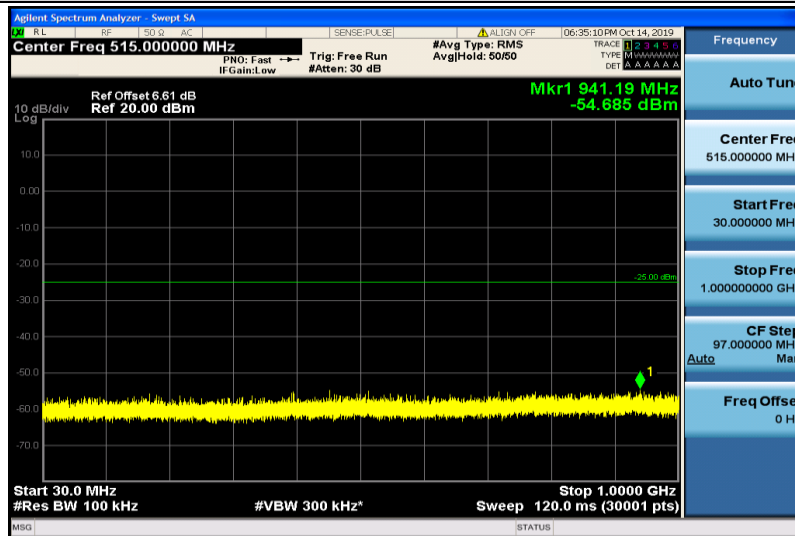

Band7-15MHz-QPSK-21375-1RB#0-1000~26000MHz

Band7-15MHz-16QAM-20825-1RB#0-30~1000MHz