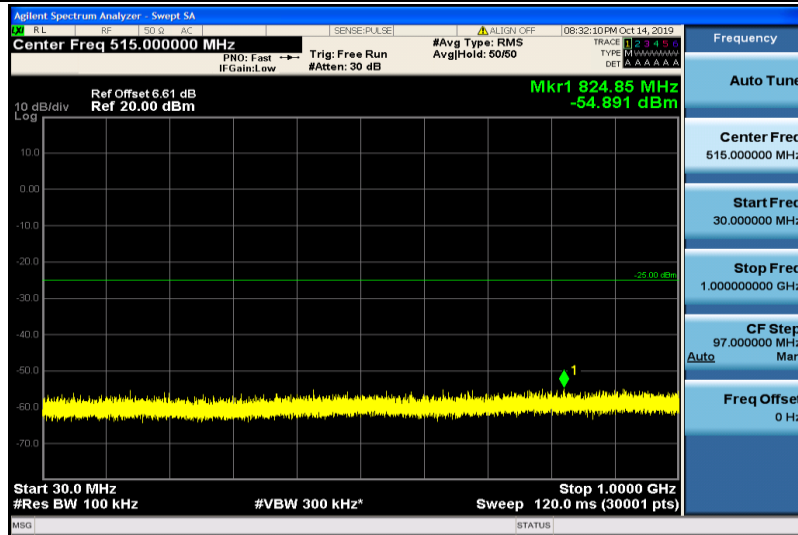

Band7-5MHz-16QAM-21100-1RB#0-1000~26000MHz

Band7-5MHz-16QAM-21425-1RB#0-30~1000MHz