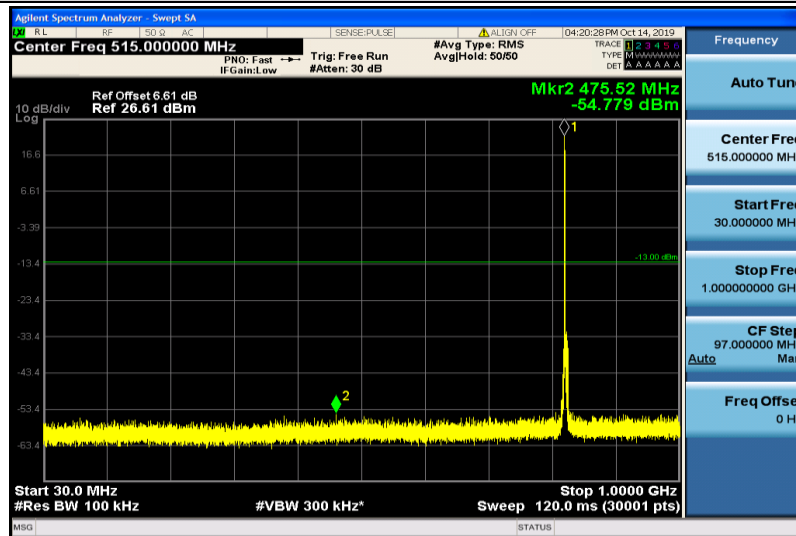

Band5-1.4MHz-16QAM-20643-1RB#0-1000~26000MHz

Band5-3MHz-QPSK-20415-1RB#0-30~100MHz