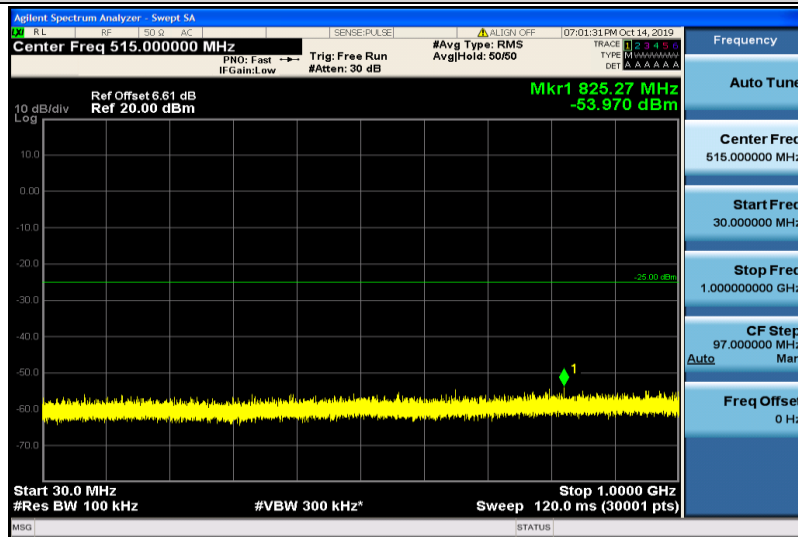

Band7-20MHz-QPSK-21100-1RB#0-1000~26000MHz

Band7-20MHz-QPSK-21350-1RB#0-30~1000MHz