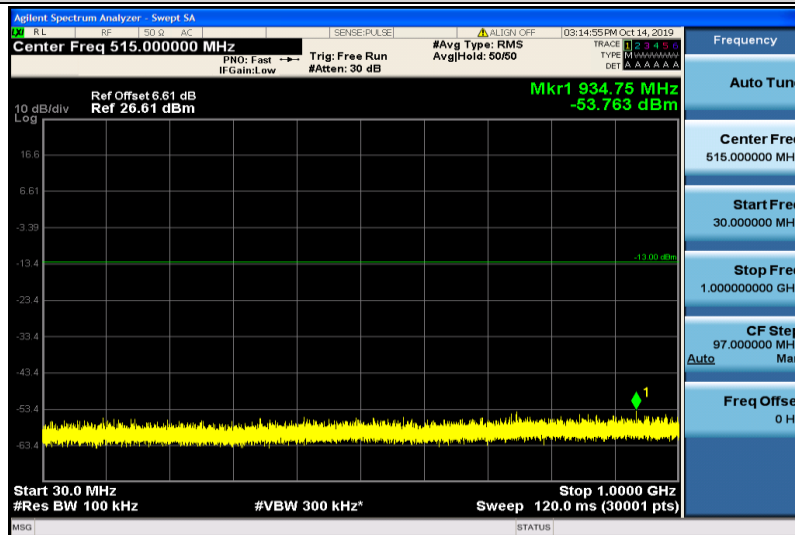

Band4-15MHz-16QAM-20175-1RB#0-1000~26000MHz

Band4-15MHz-16QAM-20325-1RB#0-30~1000MHz