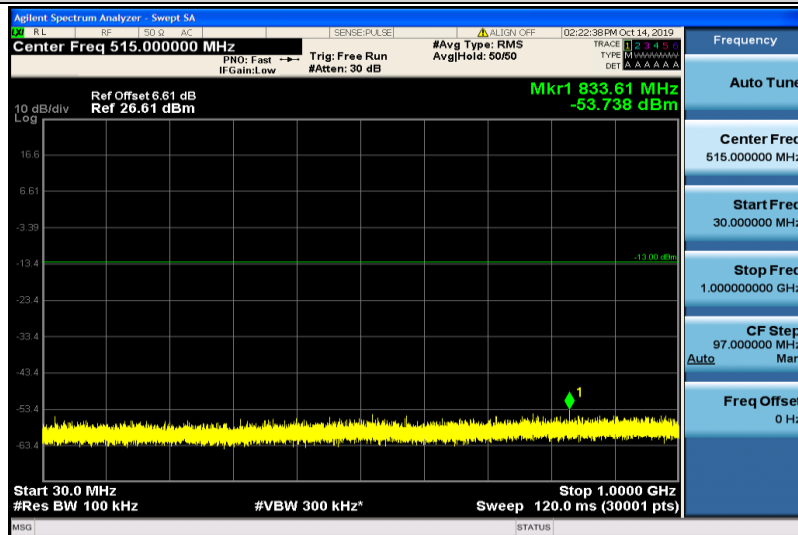

Band4-5MHz-16QAM-20175-1RB#0-1000~26000MHz

Band4-5MHz-16QAM-20375-1RB#0-30~1000MHz