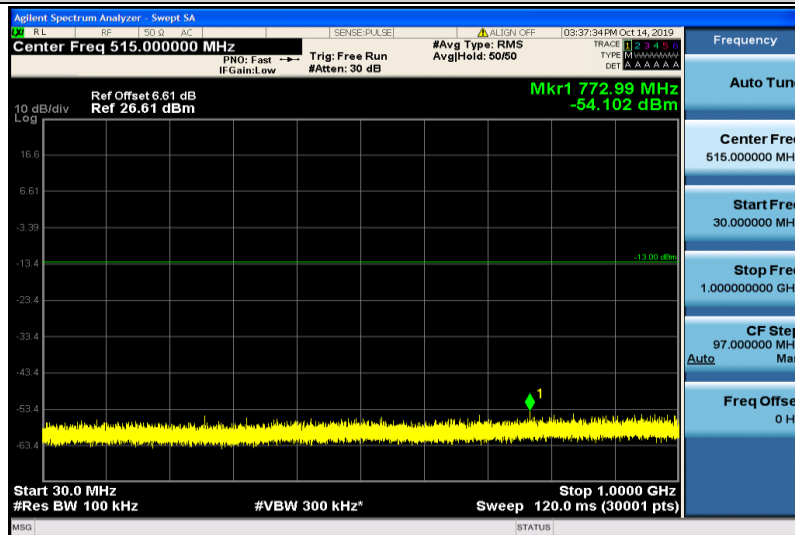

Band4-20MHz-QPSK-20175-1RB#0-1000~26000MHz

Band4-20MHz-QPSK-20300-1RB#0-30~1000MHz