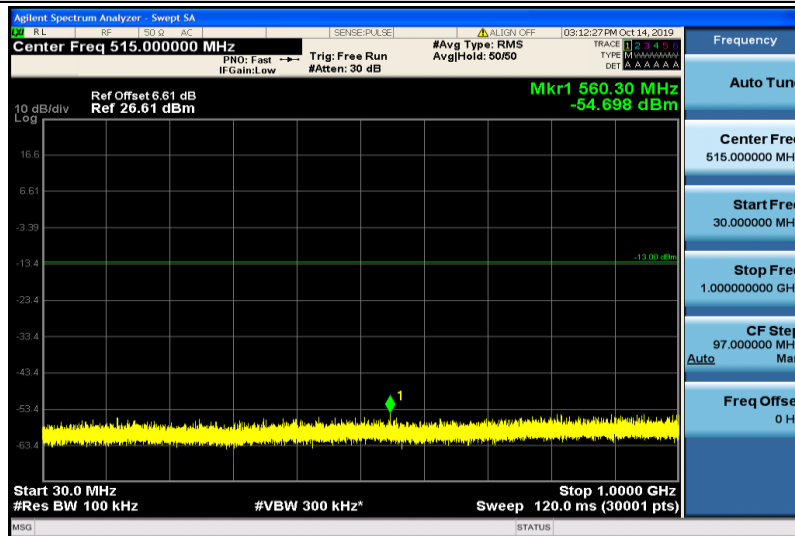

Band4-15MHz-QPSK-20325-1RB#0-1000~26000MHz

Band4-15MHz-16QAM-20025-1RB#0-30~1000MHz