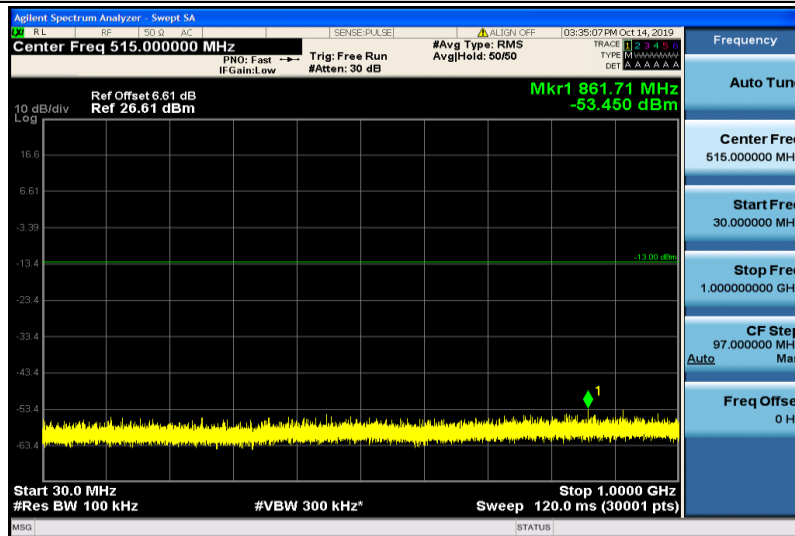

Band4-15MHz-16QAM-20175-1RB#0-30~1000MHz

Band4-15MHz-16QAM-20175-1RB#0-1000~26000MHz

Band4-15MHz-16QAM-20325-1RB#0-30~1000MHz

Band4-15MHz-16QAM-20325-1RB#0-1000~26000MHz

Band4-20MHz-QPSK-20050-1RB#0-30~1000MHz