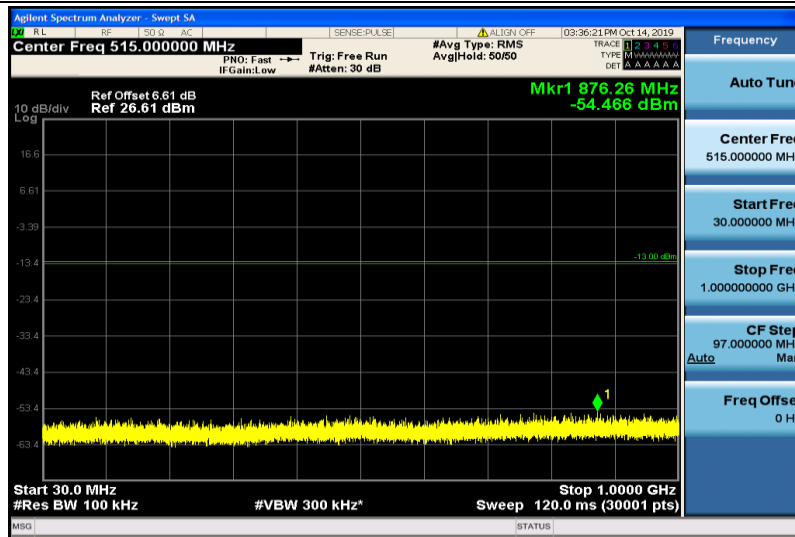

Band4-20MHz-QPSK-20050-1RB#0-1000~26000MHz

Band4-20MHz-QPSK-20175-1RB#0-30~1000MHz