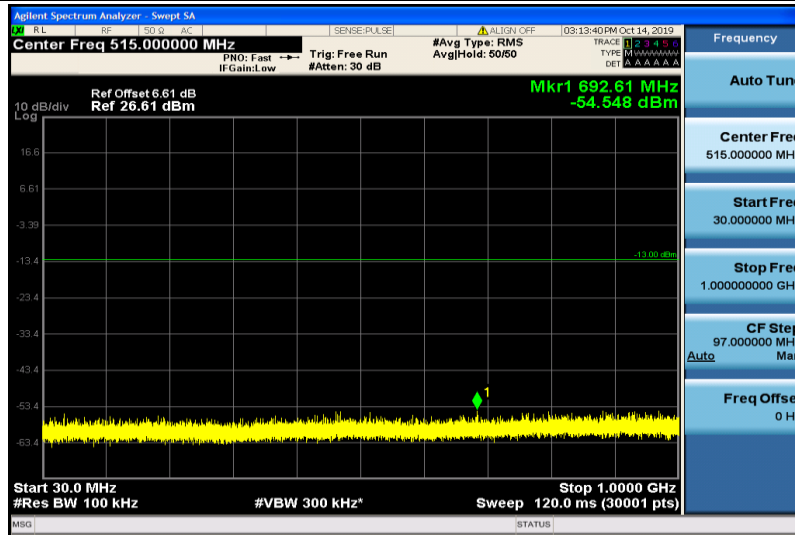

Band4-15MHz-QPSK-20175-1RB#0-1000~26000MHz

Band4-15MHz-QPSK-20325-1RB#0-30~1000MHz

Band4-15MHz-QPSK-20325-1RB#0-1000~26000MHz

Band4-15MHz-16QAM-20025-1RB#0-30~1000MHz

Band4-15MHz-16QAM-20025-1RB#0-1000~26000MHz