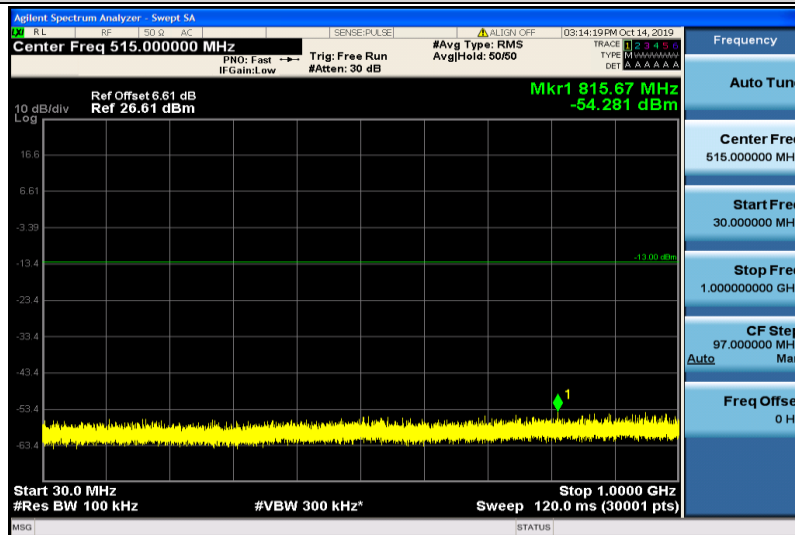

Band4-15MHz-QPSK-20175-1RB#0-1000~26000MHz

Band4-15MHz-QPSK-20325-1RB#0-30~1000MHz