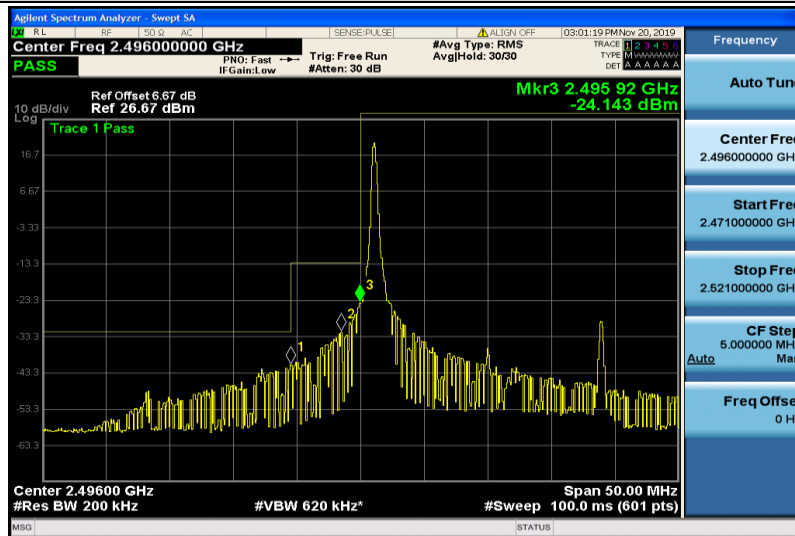

Band41-20MHz-QPSK-41490-1RB#99

Band41-20MHz-QPSK-41490-100RB#0

Band41-20MHz-16QAM-39750-1RB#0

Band41-20MHz-16QAM-39750-100RB#0

Band41-20MHz-16QAM-41490-1RB#99

Band41-20MHz-16QAM-41490-100RB#0

Appendix E: Conducted Spurious Emission