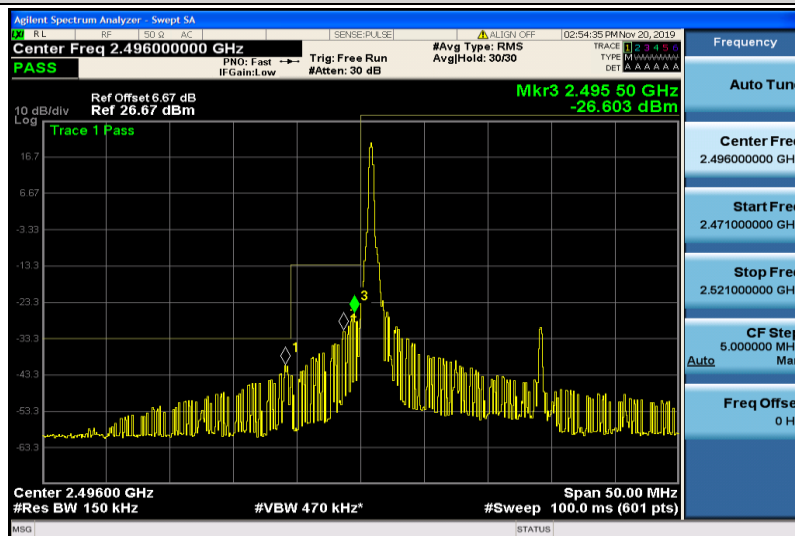

Band41-10MHz-16QAM-39700-1RB#0

Band41-10MHz-16QAM-39700-50RB#0

Band41-10MHz-16QAM-41540-1RB#49

Band41-10MHz-16QAM-41540-50RB#0

Band41-15MHz-QPSK-39725-1RB#0

Band41-15MHz-QPSK-39725-75RB#0

Band41-15MHz-QPSK-41515-1RB#74