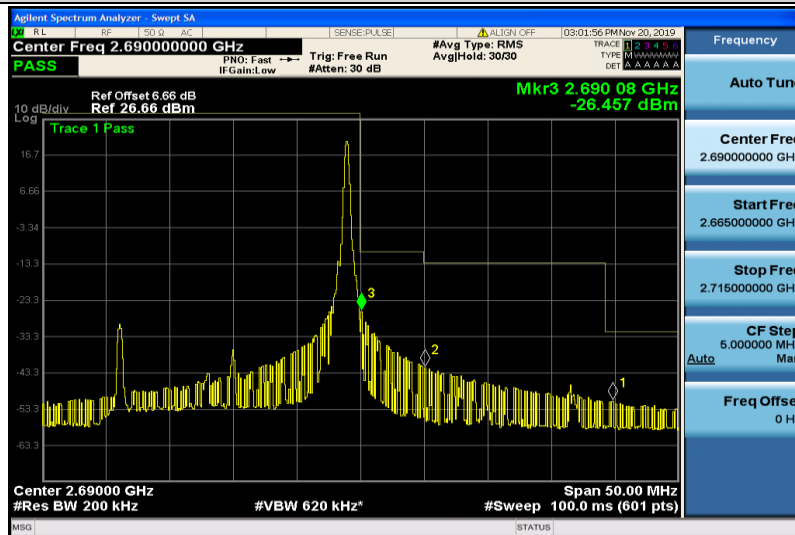

Band41-20MHz-QPSK-41490-1RB#99

Band41-20MHz-QPSK-41490-100RB#0

Band41-20MHz-16QAM-39750-1RB#0

Band41-20MHz-16QAM-39750-100RB#0

Band41-20MHz-16QAM-41490-1RB#99

Band41-20MHz-16QAM-41490-100RB#0

Appendix E: Conducted Spurious Emission