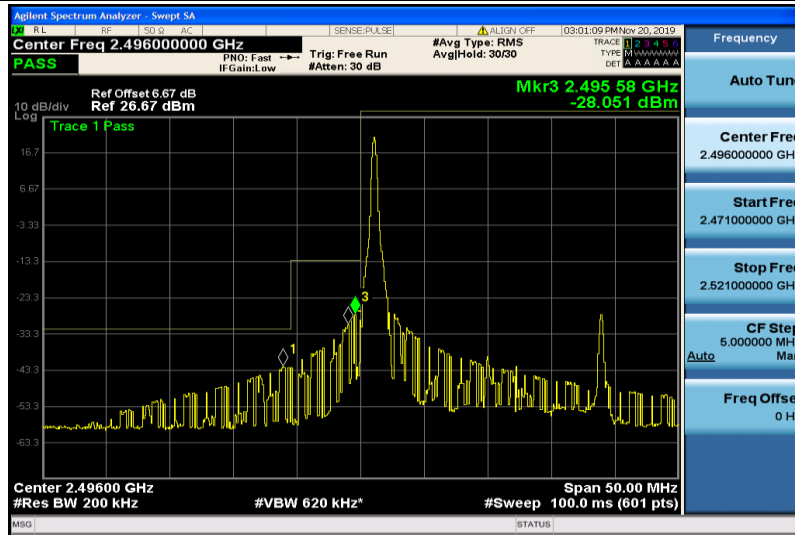

Band41-20MHz-QPSK-39750-1RB#0