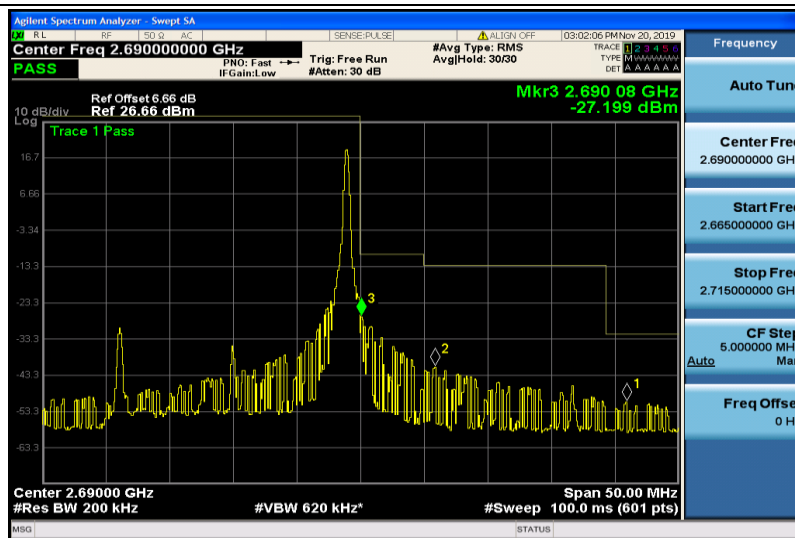

Band41-20MHz-QPSK-41490-1RB#99

Band41-20MHz-QPSK-41490-100RB#0

Band41-20MHz-16QAM-39750-1RB#0

Band41-20MHz-16QAM-39750-100RB#0

Band41-20MHz-16QAM-41490-1RB#99

Band41-20MHz-16QAM-41490-100RB#0

Appendix E: Conducted Spurious Emission