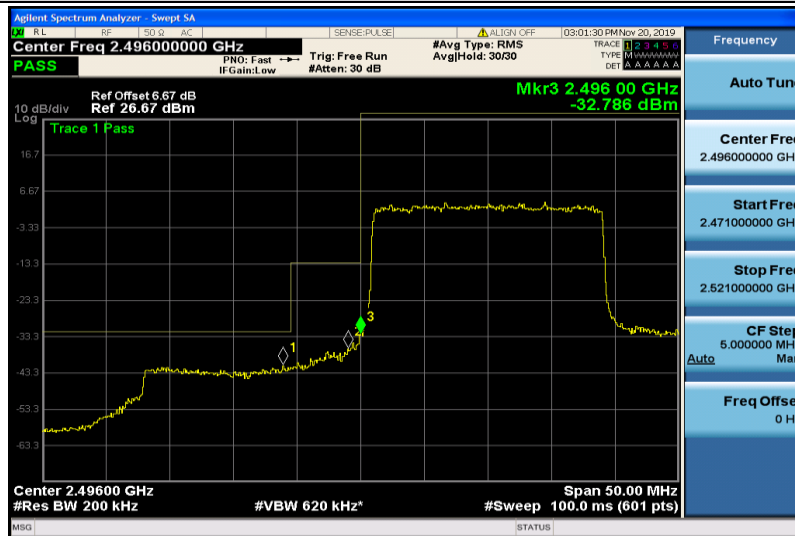

Band41-20MHz-QPSK-39750-100RB#0